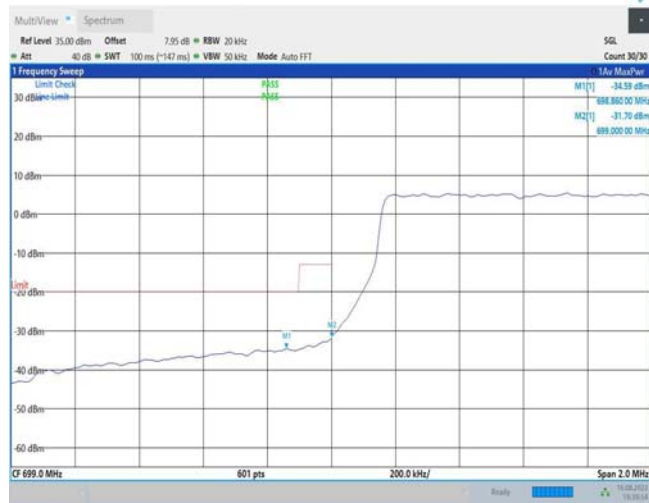

Band12-1.4MHz-16QAM-23017-6RB#0

Band12-1.4MHz-16QAM-23173-1RB#0