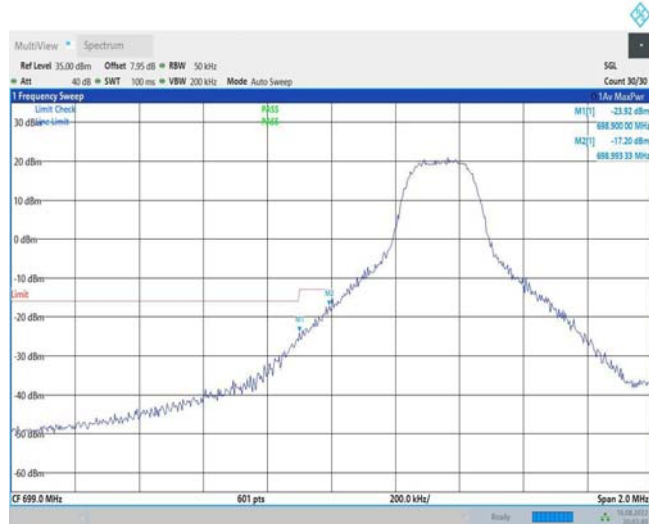

Band12-5MHz-16QAM-23035-1RB#0

Band12-5MHz-16QAM-23035-1RB#24