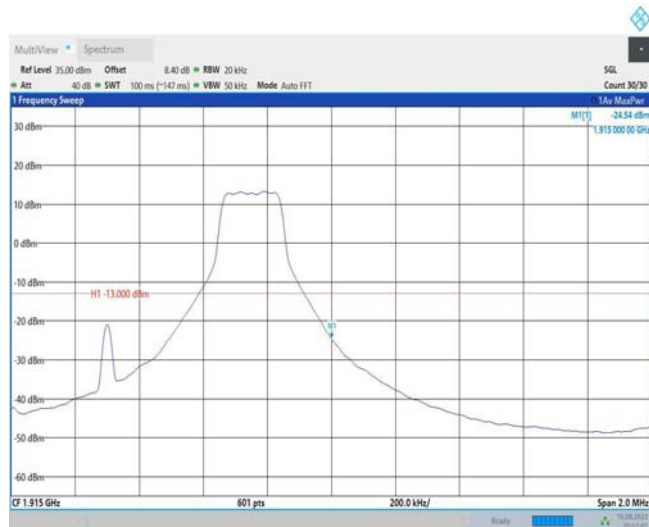

Band25-1.4MHz-16QAM-26683-1RB#5

Band25-1.4MHz-16QAM-26683-6RB#0