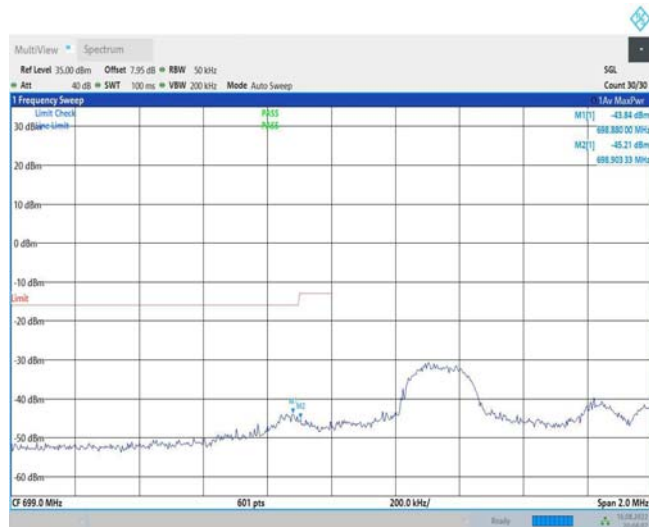

Band12-5MHz-16QAM-23035-1RB#24

Band12-5MHz-16QAM-23035-25RB#0