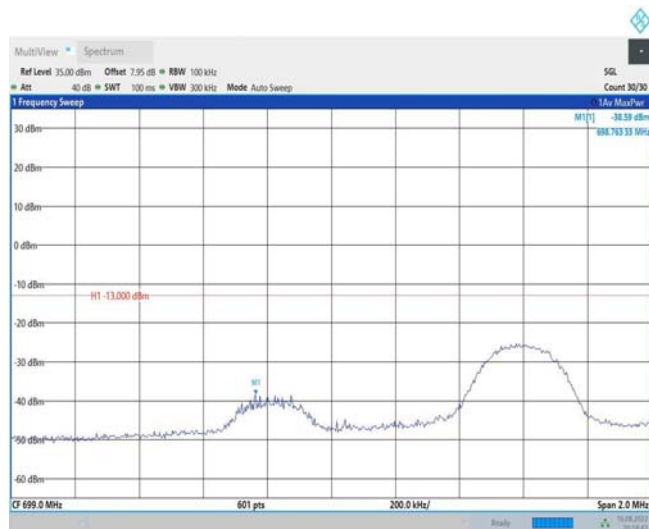

Band12-10MHz-QPSK-23060-1RB#49

Band12-10MHz-QPSK-23060-50RB#0