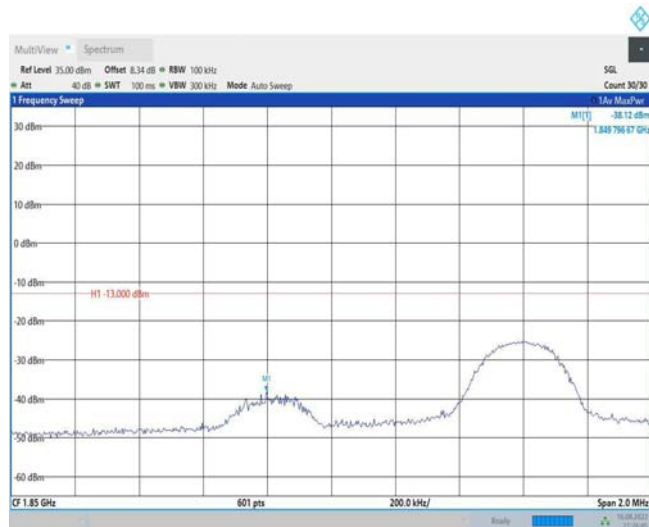

Band25-10MHz-QPSK-26090-1RB#49

Band25-10MHz-QPSK-26090-50RB#0