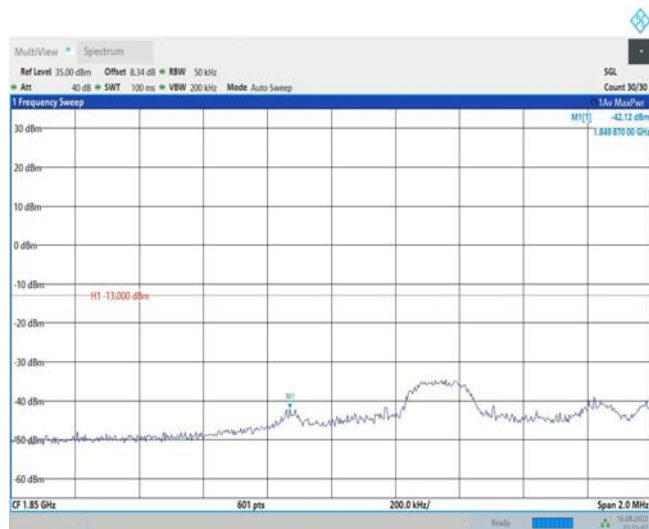

Band25-5MHz-QPSK-26665-25RB#0

Band25-5MHz-16QAM-26065-1RB#0

Band25-5MHz-16QAM-26065-1RB#24

Band25-5MHz-16QAM-26065-25RB#0

Band25-5MHz-16QAM-26665-1RB#0

Band25-5MHz-16QAM-26665-1RB#24

Band25-5MHz-16QAM-26665-25RB#0