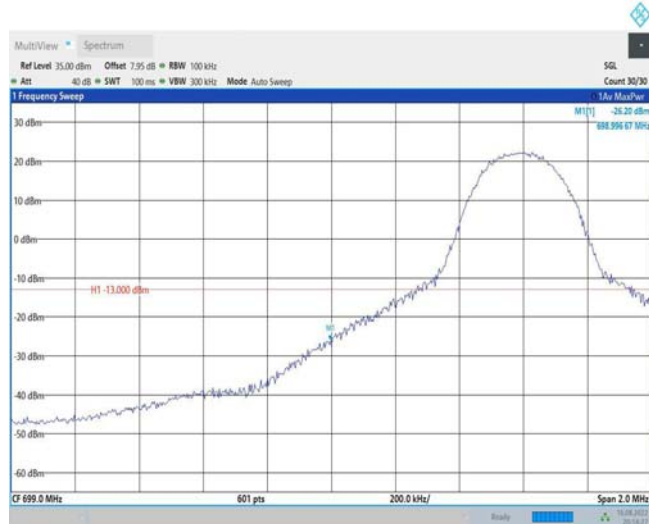

Band12-10MHz-QPSK-23060-1RB#0

Band12-10MHz-QPSK-23060-1RB#49