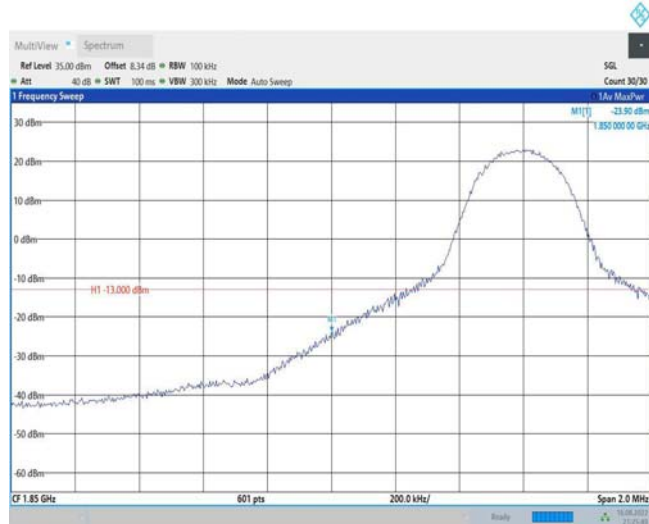

Band25-10MHz-QPSK-26090-1RB#0

Band25-10MHz-QPSK-26090-1RB#49