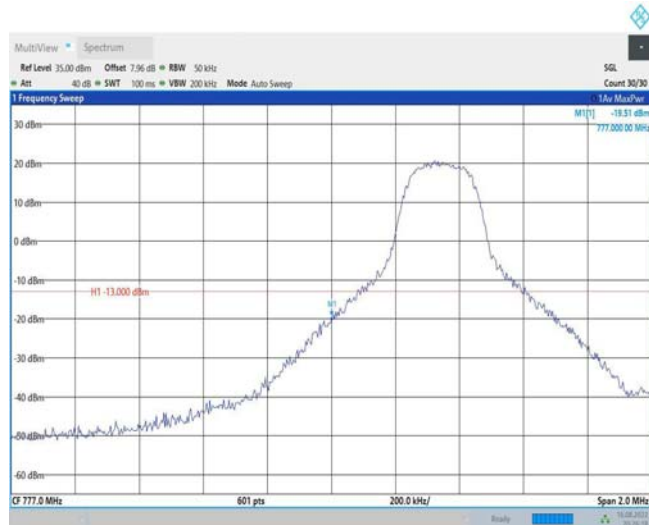

Band13-5MHz-16QAM-23205-1RB#0

Band13-5MHz-16QAM-23205-1RB#24