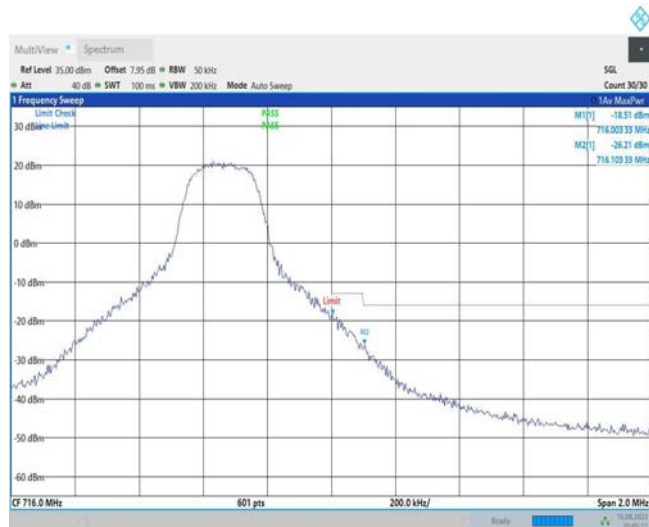

Band12-5MHz-QPSK-23155-25RB#0

Band12-5MHz-16QAM-23035-1RB#0

Band12-5MHz-16QAM-23035-1RB#24

Band12-5MHz-16QAM-23035-25RB#0

Band12-5MHz-16QAM-23155-1RB#0

Band12-5MHz-16QAM-23155-1RB#24

Band12-5MHz-16QAM-23155-25RB#0