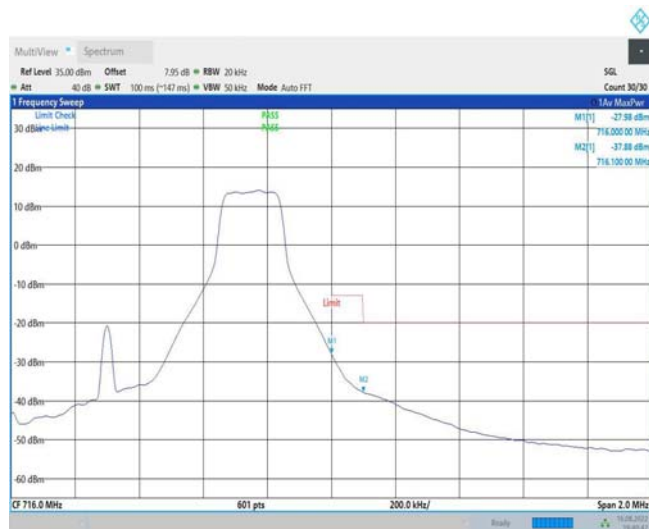

Band12-1.4MHz-16QAM-23173-1RB#5

Band12-1.4MHz-16QAM-23173-6RB#0