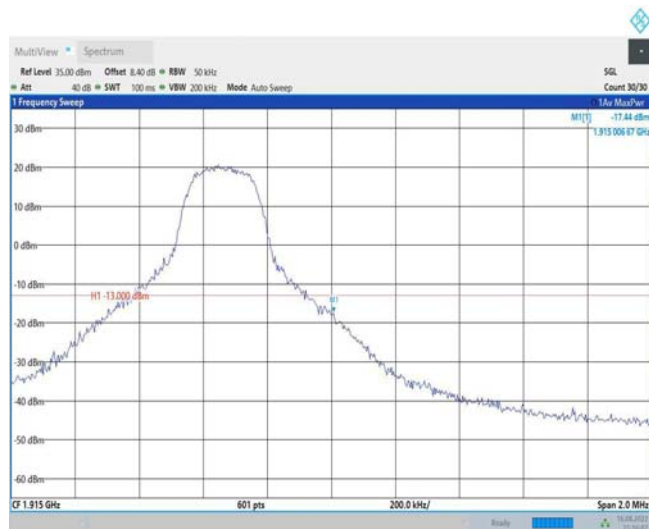

Band25-5MHz-QPSK-26665-25RB#0

Band25-5MHz-16QAM-26065-1RB#0

Band25-5MHz-16QAM-26065-1RB#24

Band25-5MHz-16QAM-26065-25RB#0

Band25-5MHz-16QAM-26665-1RB#0

Band25-5MHz-16QAM-26665-1RB#24

Band25-5MHz-16QAM-26665-25RB#0