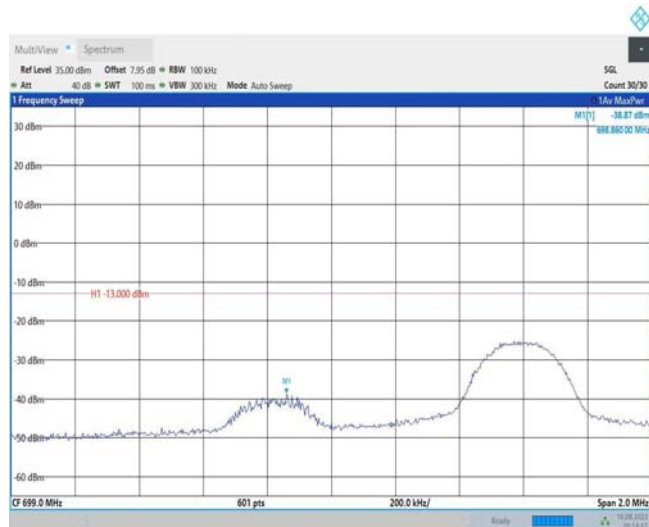

Band12-10MHz-16QAM-23060-1RB#49

Band12-10MHz-16QAM-23130-1RB#0