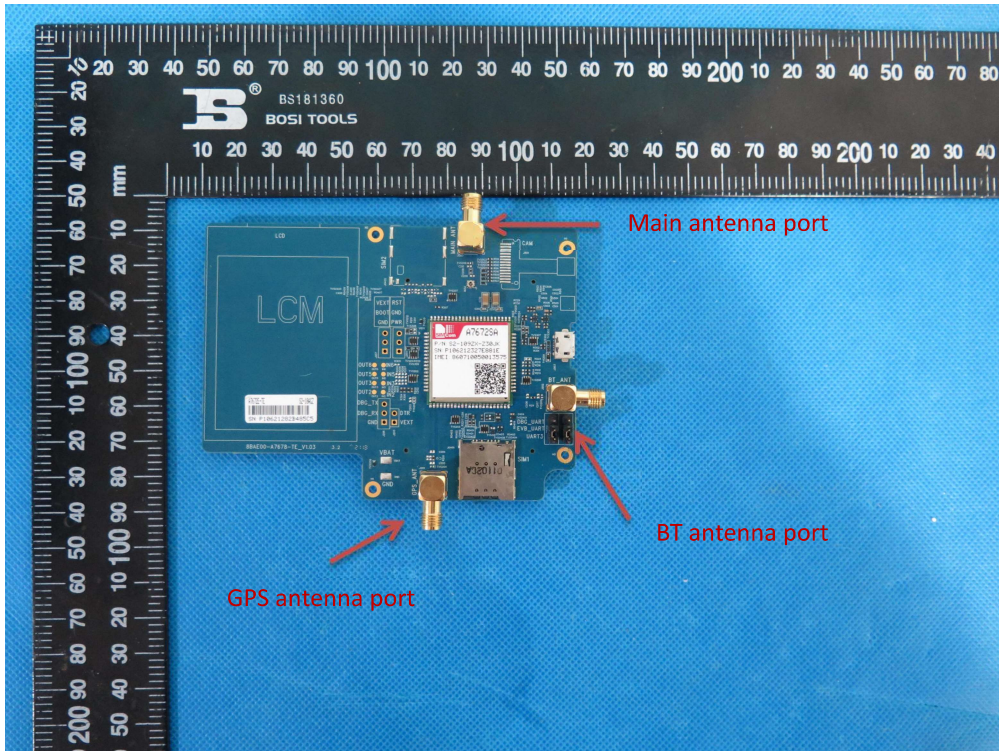

I21W00032\_External Photos

A7672SA

A7672SA

A7672SA BT port

A7672SAminiPCIE

A7672SA miniPCIE

Adapter

Adapter Label

BT and LTE Antenna