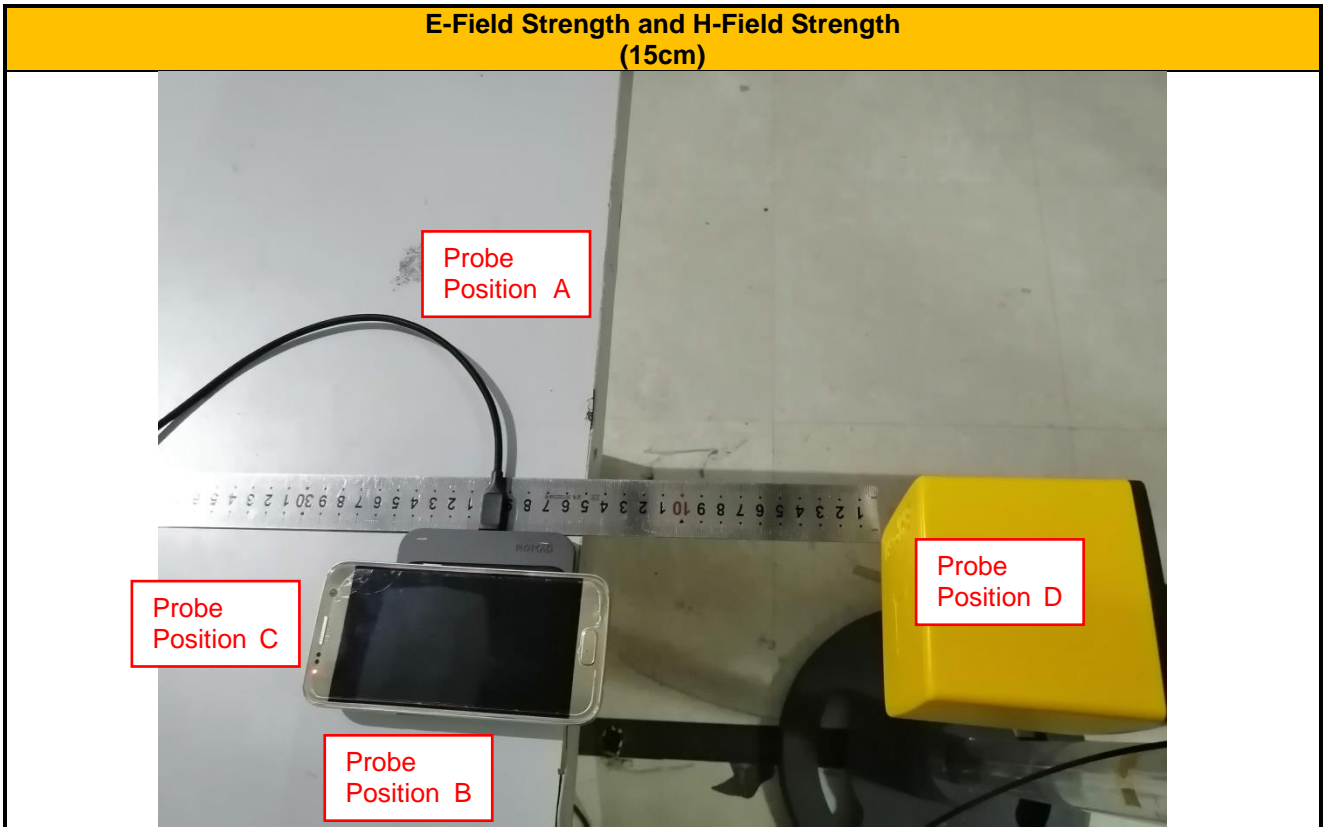

APPENDIX 1 PHOTOS OF TEST SETUP

Intertek Testing Services Shanghai

Address: Building 86, No. 1198 Qinzhou Road(North), Shanghai 200233, P.R. China
Tel: +86 21 61278200 Fax: +86 21 54262353