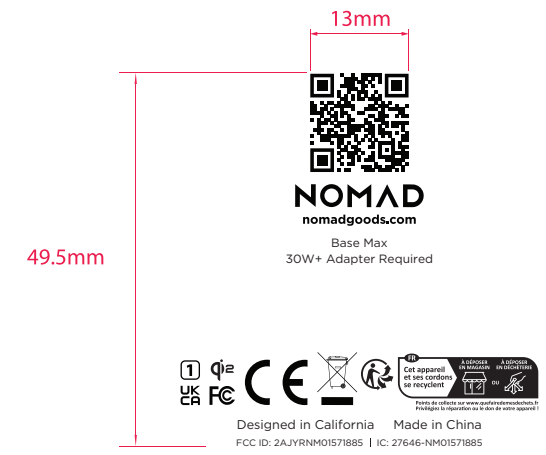

BOTTOM VIEW
SCALE 1:1

PRODUCT GRAPHIC
SCALE 1:1

NOMAD		BASE MAX	X7 REV.
	DOC	GRAPHIC TECHPACK	01 PAGE
Proprietary information. This drawing contains information proprietary to NOMAD. Any reproduction, disclosure, or transmittal of this information without written consent is prohibited by			