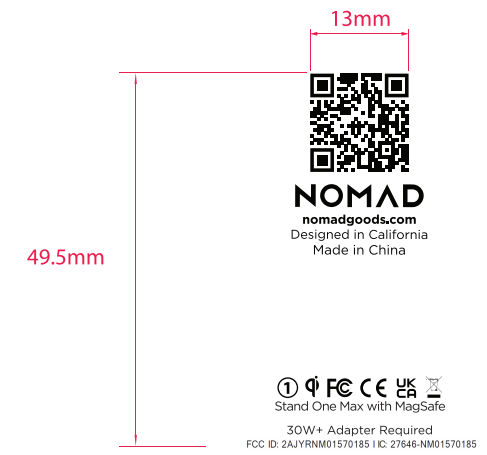

BOTTOM VIEW
SCALE 1:1

PRODUCT GRAPHIC
SCALE 1:1

NOMAD		STAND ONE MAX WITH MAGSAFE	X1 REV.
	DOC	GRAPHIC TECHPACK	01 PAGE
<small>Proprietary information. This drawing contains information proprietary to NOMAD. Any reproduction, disclosure, or transmittal of this information without written consent is prohibited by</small>			