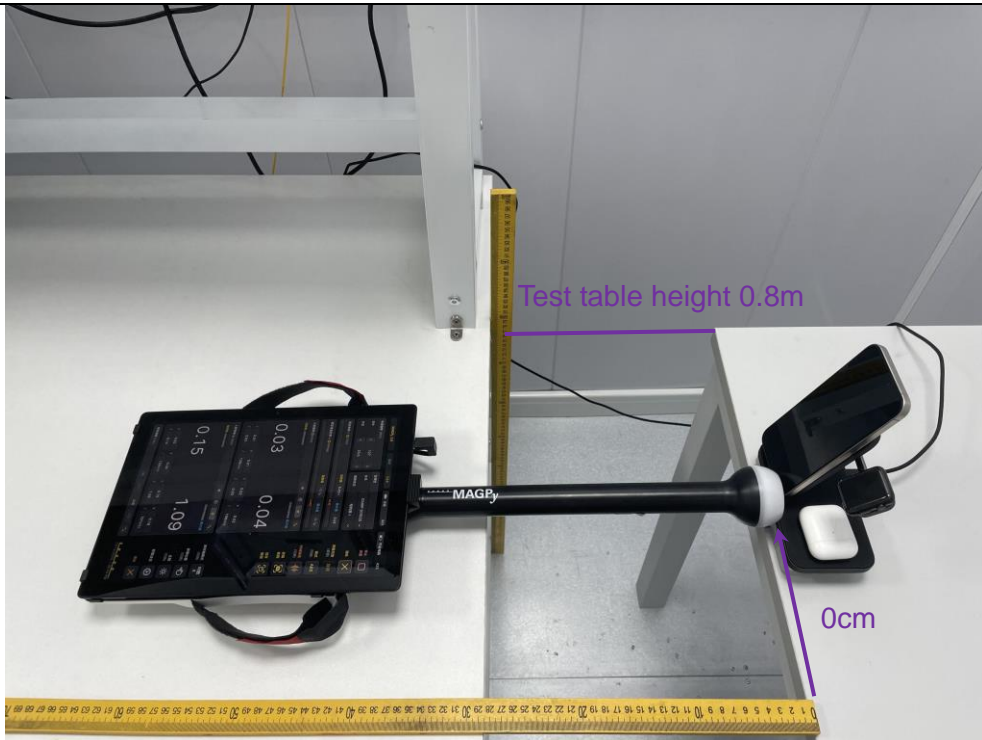

Test Setup Photos

Radiated Emission Below 30MHz

Radiated Emission Above 30MHz

Conducted emission

MPE(0cm)

MPE(10cm)