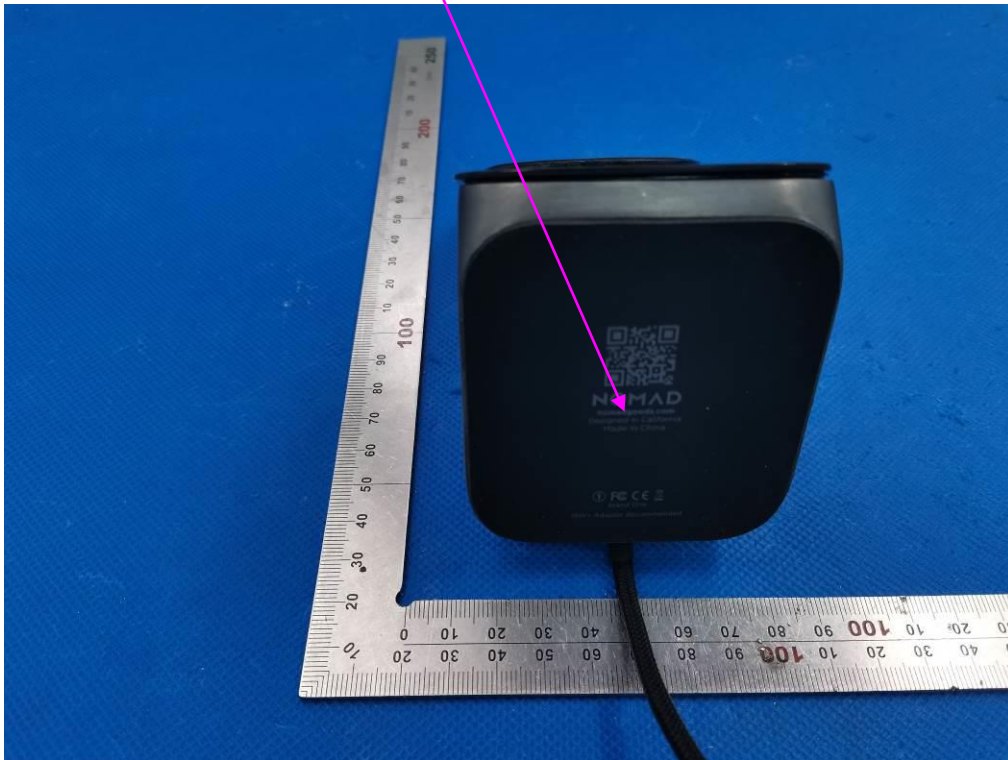

# FCC ID and IC Label Location

15mm\*15mm

FCC ID: 2AJYRNM01323785  
IC: 27646-NM01323785  
HVIN: NM01323785

15mm\*15mm

FCC ID: 2AJYRNM01323785  
IC: 27646-NM01323785  
HVIN: NM01324485