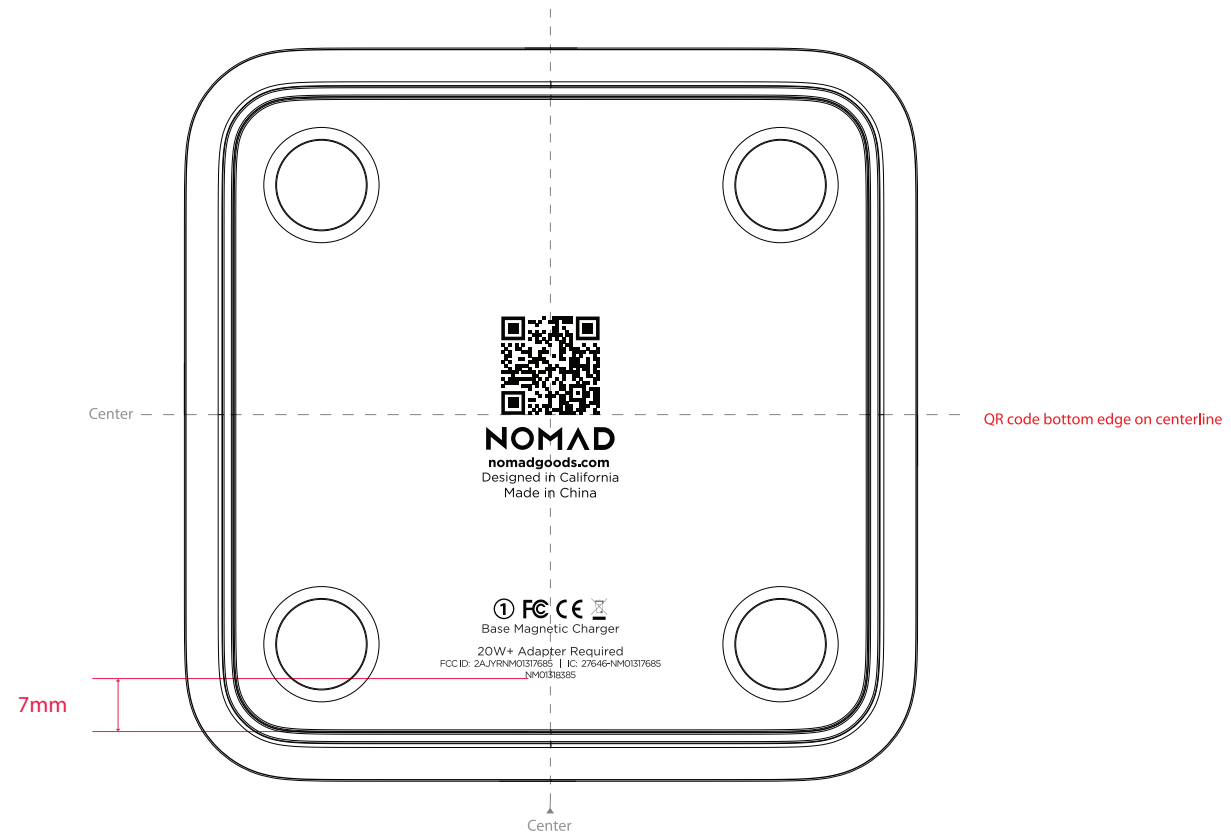

BOTTOM VIEW  
SCALE 1:1

PRODUCT GRAPHIC  
SCALE 1:1

NOMAD	PRODUCT	BASE MAGNETIC CHARGER	X5 REV.
	DOC TYPE	GRAPHIC TECHPACK	
	<small>Proprietary information. This drawing contains information proprietary to NOMAD. Any reproduction, disclosure, or transmittal of this information without written consent is prohibited by law.</small>		01 PAGE

BOTTOM VIEW  
SCALE 1:1

PRODUCT GRAPHIC  
SCALE 1:1

NOMAD	PRODUCT	BASE MAGNETIC CHARGER	X5 REV.
	DOC TYPE	GRAPHIC TECHPACK	
	<small>Proprietary information. This drawing contains information proprietary to NOMAD. Any reproduction, disclosure, or transmittal of this information without written consent is prohibited by law.</small>		