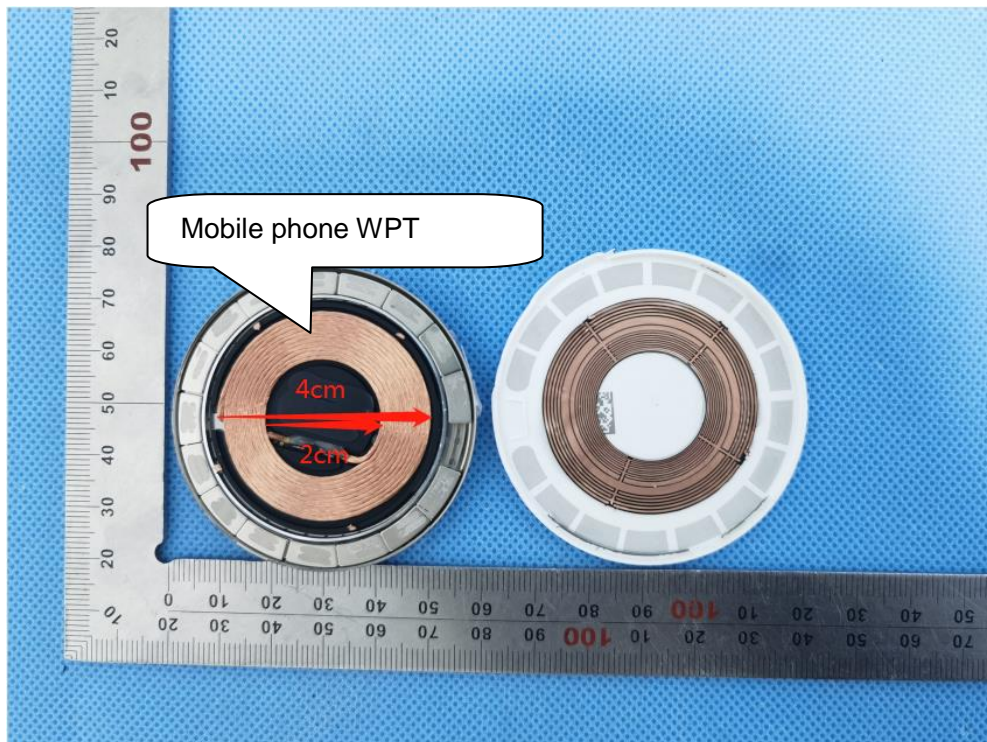

# INTERNAL PHOTOS

NM01232285

OPEN VIEW OF EUT (FIGURE 1)

ANTENNA CLOSE-UP PHOTO-1

ANTENNA CLOSE-UP PHOTO-2

ANTENNA CLOSE-UP PHOTO-3

NM01235385  
OPEN VIEW OF EUT (FIGURE 1)

ANTENNA CLOSE-UP PHOTO-1