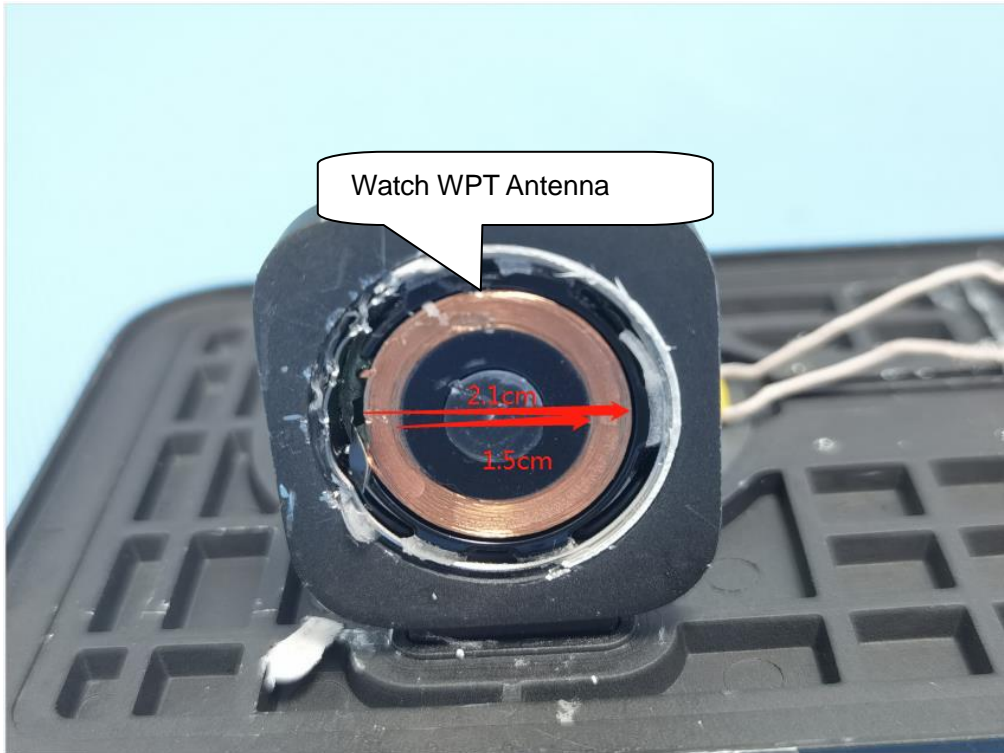

# INTERNAL PHOTOS

NM01232285

OPEN VIEW OF EUT (FIGURE 1)

ANTENNA CLOSE-UP PHOTO-1

ANTENNA CLOSE-UP PHOTO-2

ANTENNA CLOSE-UP PHOTO-3

NM01235385  
OPEN VIEW OF EUT (FIGURE 1)

ANTENNA CLOSE-UP PHOTO-1