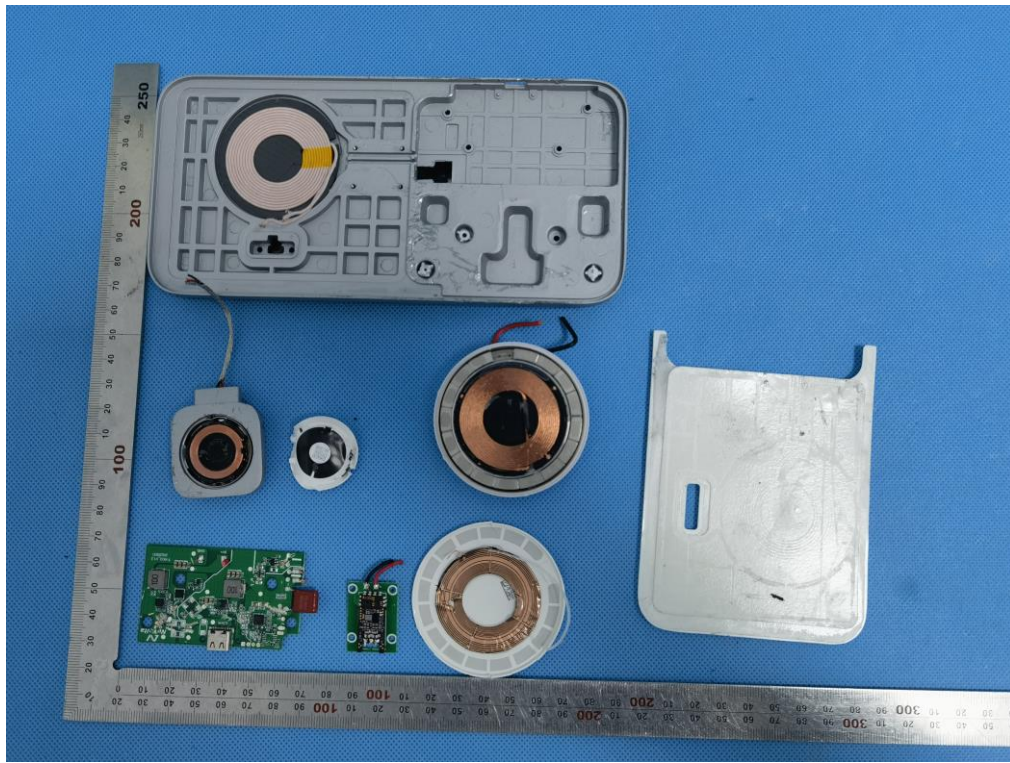

# INTERNAL PHOTOS

NM01232285

OPEN VIEW OF EUT (FIGURE 1)

ANTENNA CLOSE-UP PHOTO-1

ANTENNA CLOSE-UP PHOTO-2

ANTENNA CLOSE-UP PHOTO-3

NM01235385  
OPEN VIEW OF EUT (FIGURE 1)

ANTENNA CLOSE-UP PHOTO-1

ANTENNA CLOSE-UP PHOTO-2

ANTENNA CLOSE-UP PHOTO-3