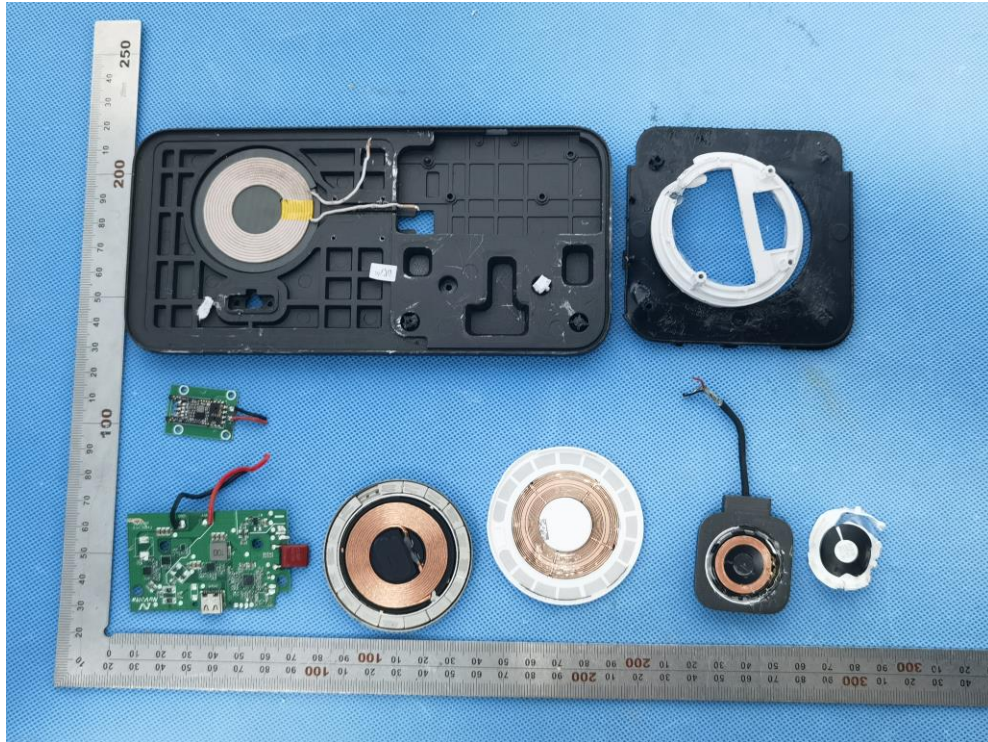

# INTERNAL PHOTOS

NM01232285

OPEN VIEW OF EUT (FIGURE 1)

ANTENNA CLOSE-UP PHOTO-1

ANTENNA CLOSE-UP PHOTO-2

ANTENNA CLOSE-UP PHOTO-3

NM01235385  
OPEN VIEW OF EUT (FIGURE 1)

ANTENNA CLOSE-UP PHOTO-1

ANTENNA CLOSE-UP PHOTO-2

ANTENNA CLOSE-UP PHOTO-3