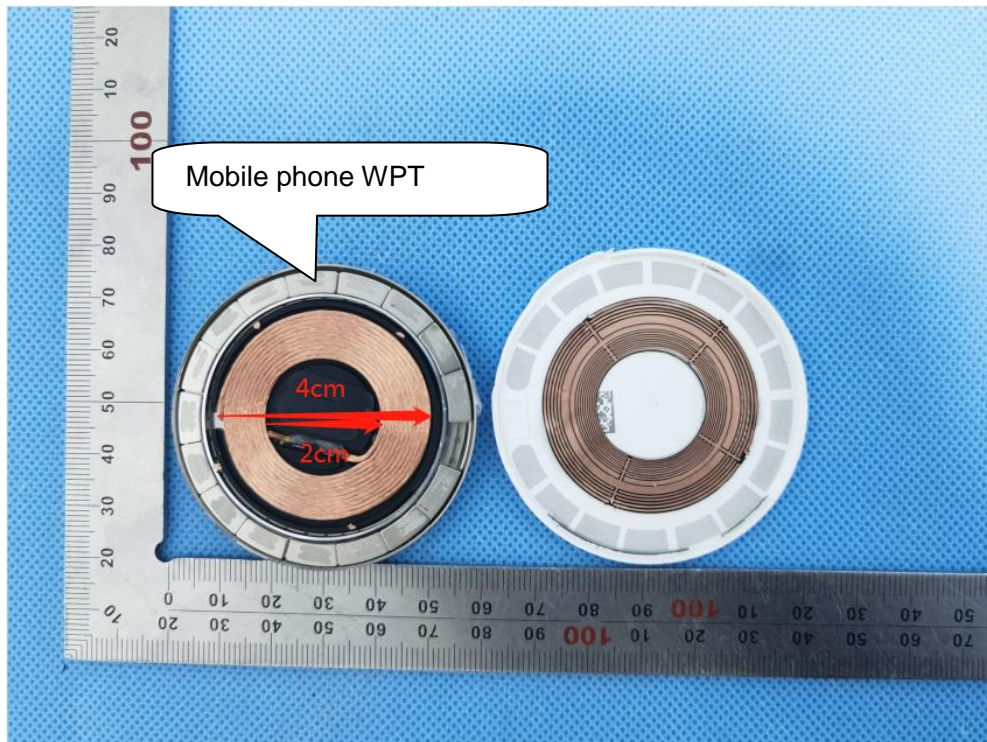

# INTERNAL PHOTOS

NM01232285

OPEN VIEW OF EUT (FIGURE 1)

ANTENNA CLOSE-UP PHOTO-1

ANTENNA CLOSE-UP PHOTO-2

ANTENNA CLOSE-UP PHOTO-3

NM01235385  
OPEN VIEW OF EUT (FIGURE 1)

ANTENNA CLOSE-UP PHOTO-1