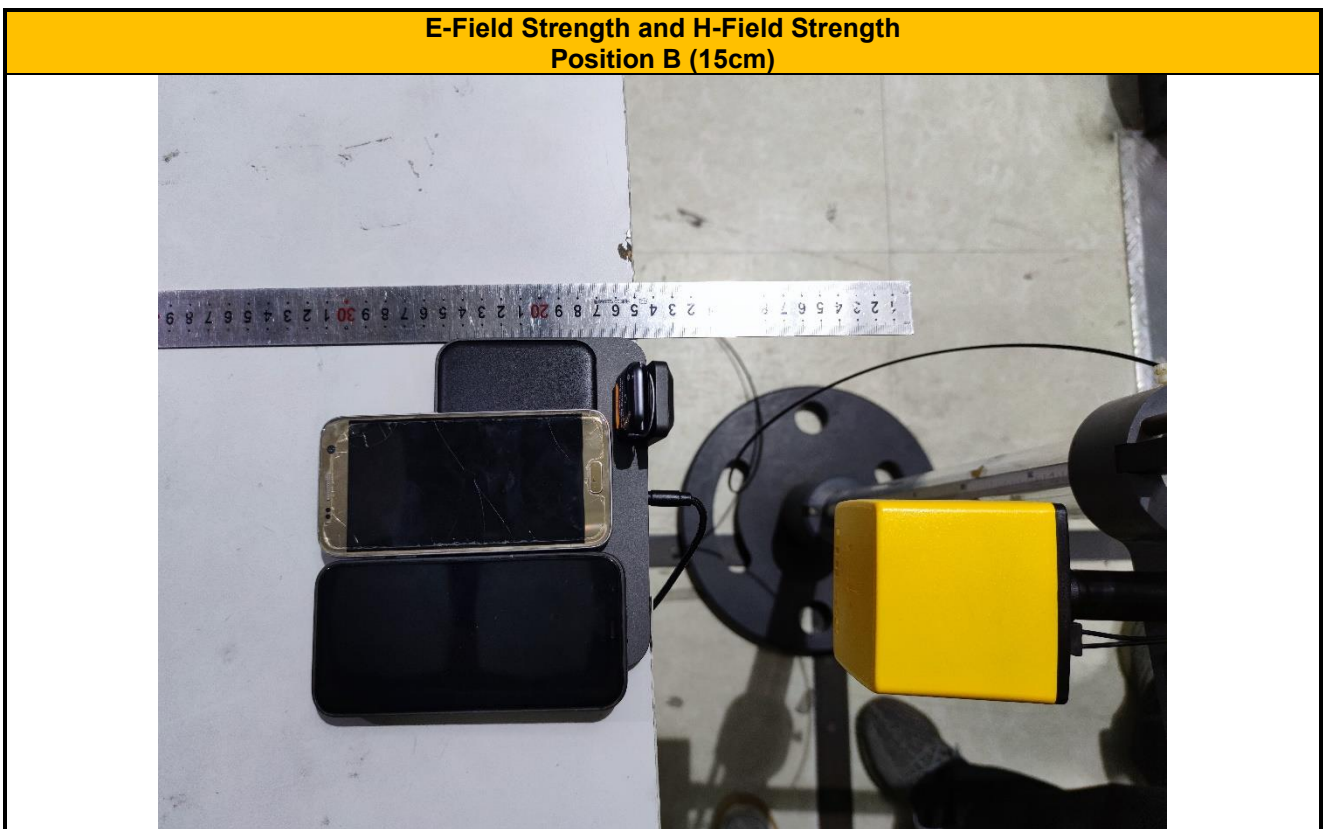

APPENDIX 1 PHOTOS OF TEST SETUP

Intertek Testing Services Shanghai

Address: Building 86, No. 1198 Qinzhou Road(North), Shanghai 200233, P.R. China
Tel: +86 21 61278200 Fax: +86 21 54262353