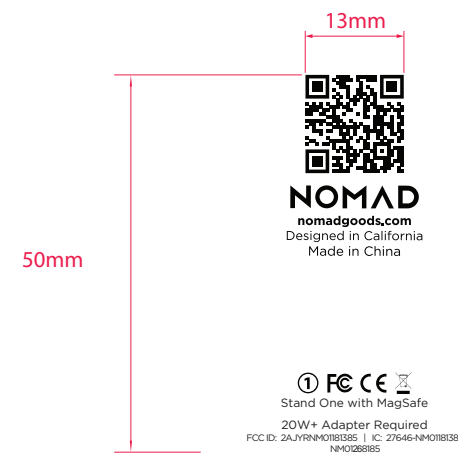

BOTTOM VIEW
SCALE 1:1

PRODUCT GRAPHIC
SCALE 1:1

NOMAD	PRODUCT	STAND ONE WITH MAGSAFE	X5 REV.
	DOC TYPE	GRAPHIC TECHPACK	
	<small>Proprietary information. This drawing contains information proprietary to NOMAD. Any reproduction, disclosure, or transmittal of this information without written consent is prohibited by law.</small>		01 PAGE