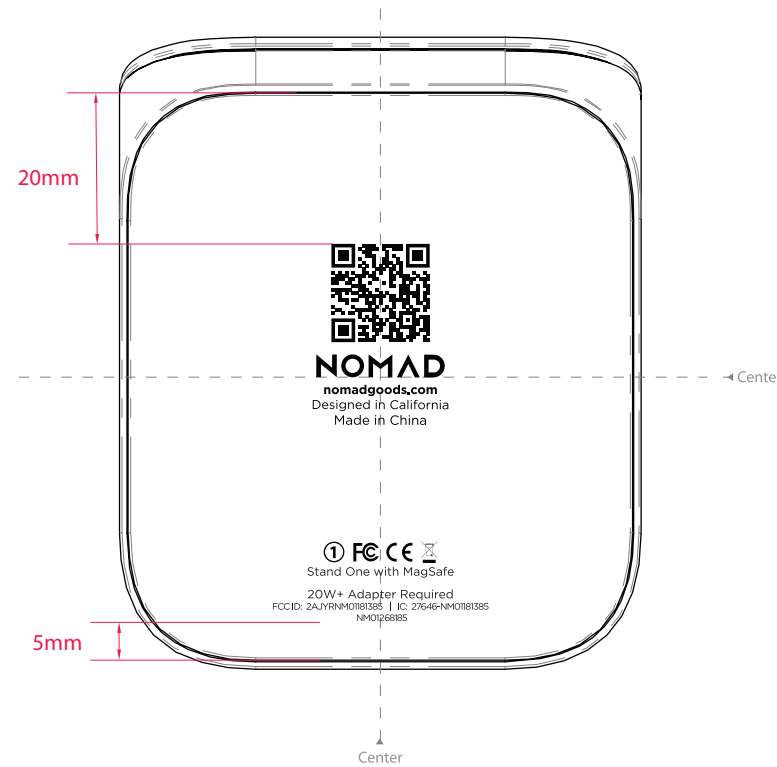

BOTTOM VIEW
SCALE 1:1

PRODUCT GRAPHIC
SCALE 1:1

NOMAD	PRODUCT	STAND ONE WITH MAGSAFE	X5 REV.
	DOC TYPE	GRAPHIC TECHPACK	
	<small>Proprietary information. This drawing contains information proprietary to NOMAD. Any reproduction, disclosure, or transmittal of this information without written consent is prohibited by law.</small>		01 PAGE