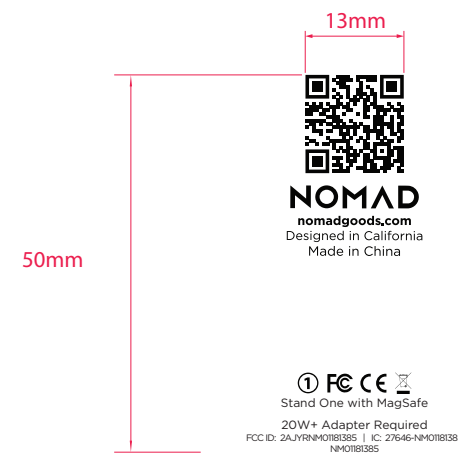

BOTTOM VIEW
SCALE 1:1

PRODUCT GRAPHIC
SCALE 1:1

NOMAD	PRODUCT	STAND ONE WITH MAGSAFE	X5 REV.
	DOC TYPE	GRAPHIC TECHPACK	
	<small>Proprietary information. This drawing contains information proprietary to NOMAD. Any reproduction, disclosure, or transmittal of this information without written consent is prohibited by law.</small>		01 PAGE