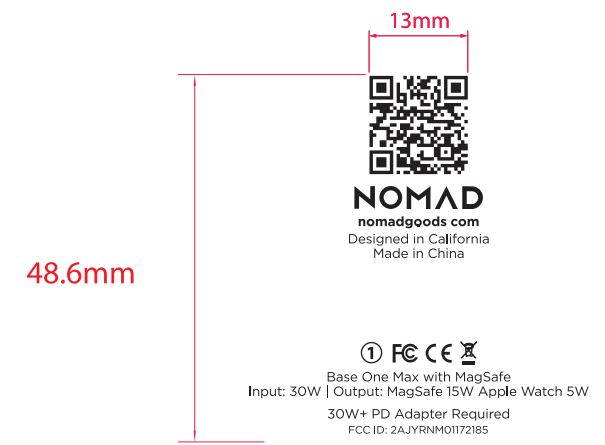

Label Location

BOTTOM VIEW
SCALE 1:1

NOMAD	PRODUCT	IPHONE PUCK BS - SOLO + AW	X1 REV.
	DOC TYPE	GRAPHIC TECHPACK	
<small>Proprietary information. This drawing contains information proprietary to NOMAD. Any reproduction, disclosure, or transmittal of this information without written consent is prohibited by law.</small>			01 PAGE