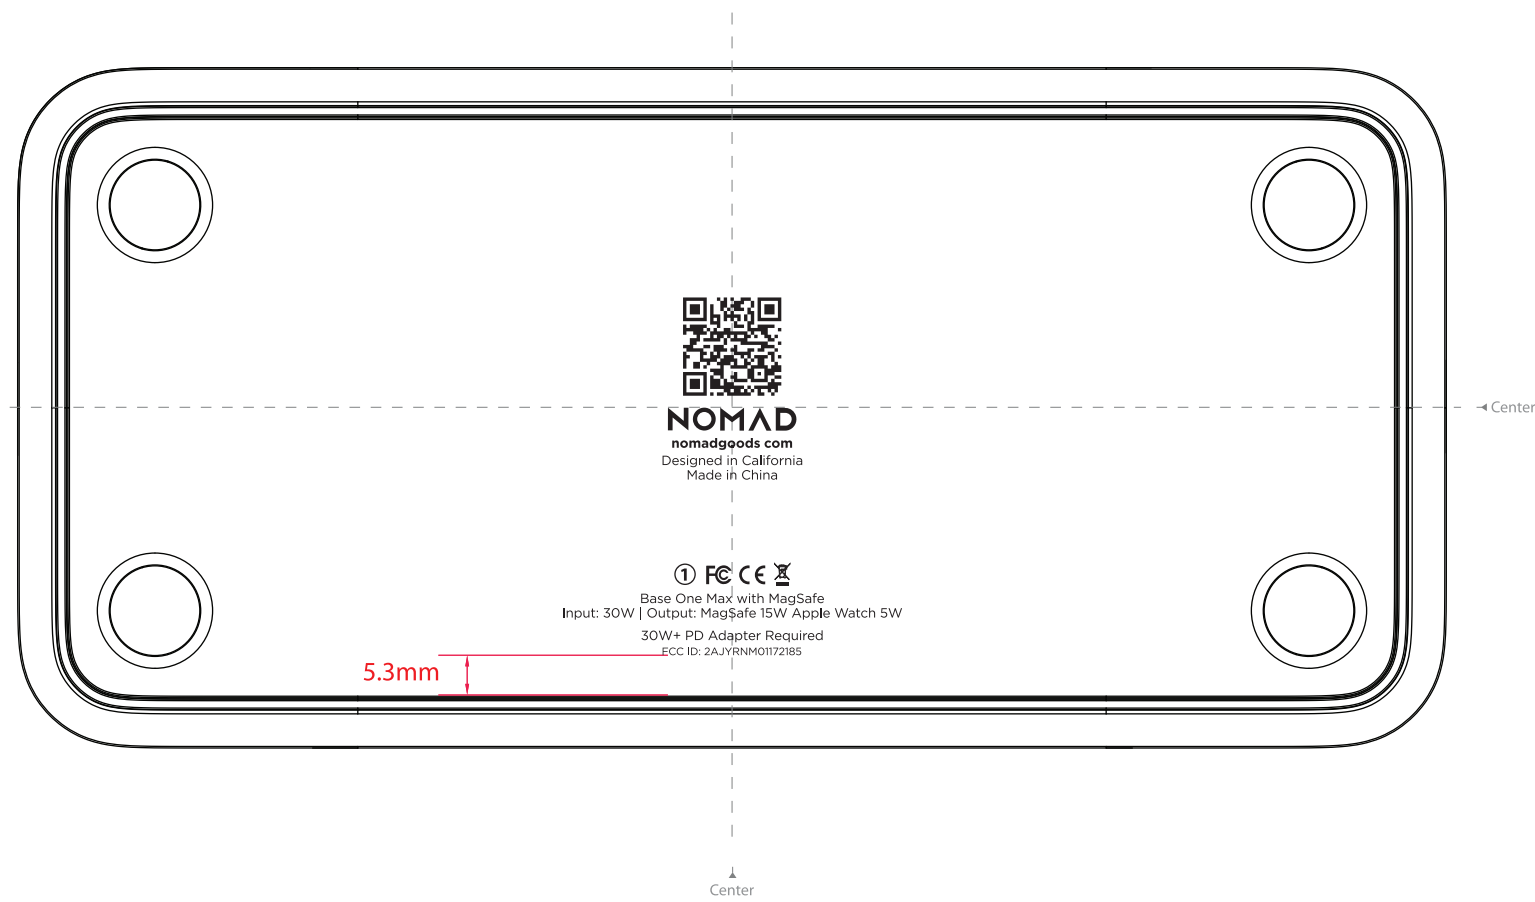

Label Location

BOTTOM VIEW
SCALE 1:1

NOMAD	PRODUCT	IPHONE PUCK BS - SOLO + AW	X1 REV.
	DOC TYPE	GRAPHIC TECHPACK	
<small>Proprietary information. This drawing contains information proprietary to NOMAD. Any reproduction, disclosure, or transmittal of this information without written consent is prohibited by law.</small>			01 PAGE