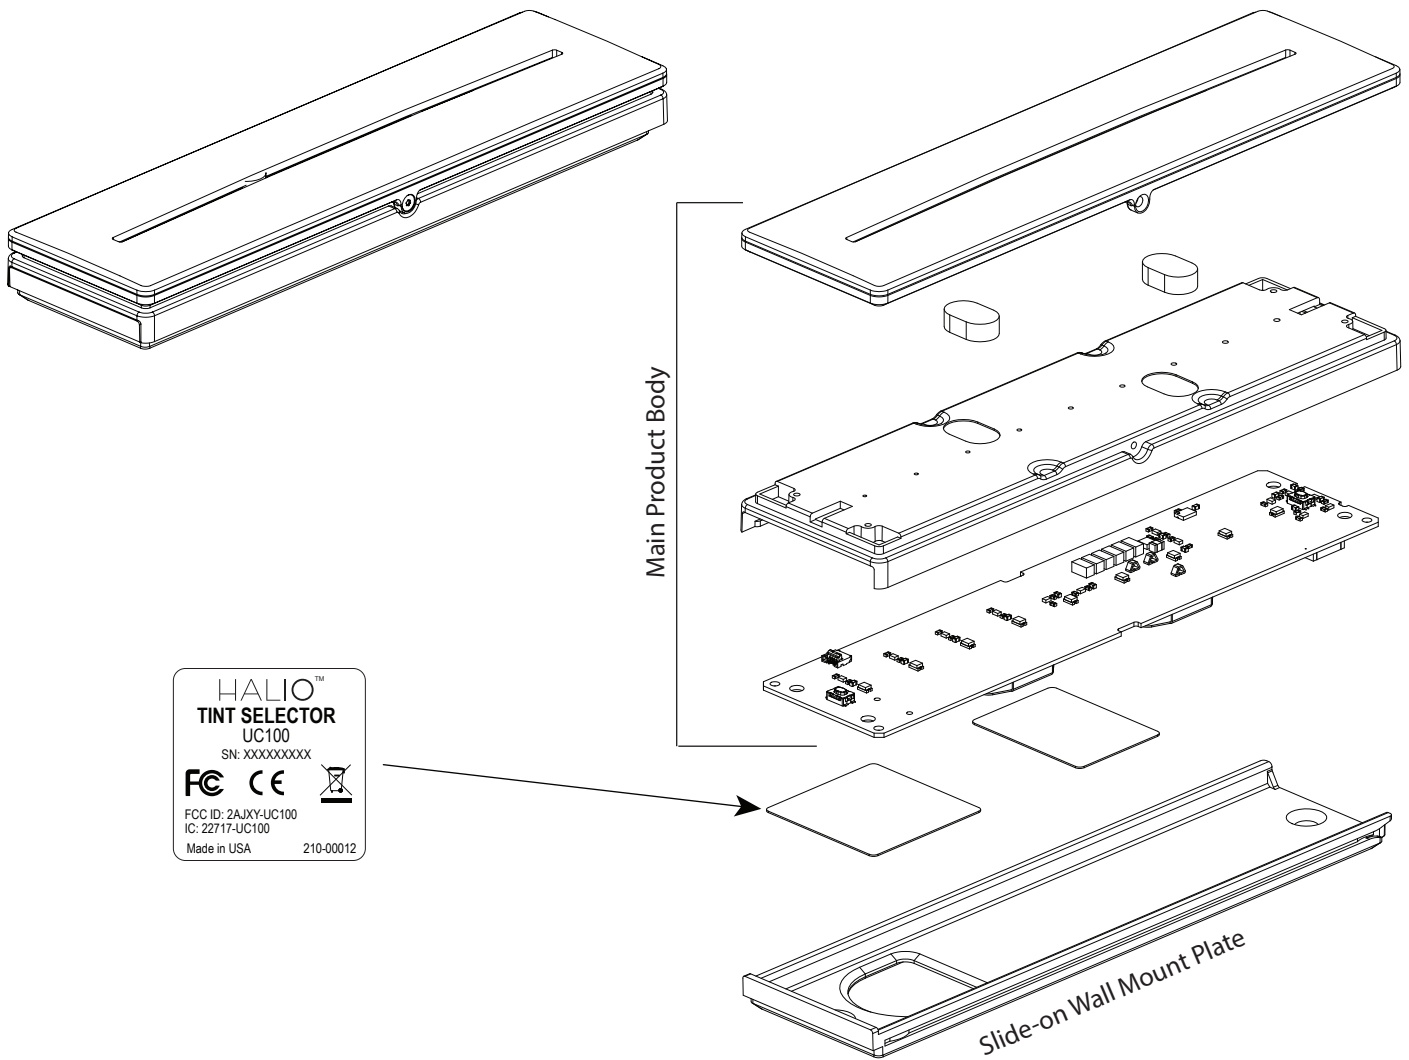

Product Label Artwork & Placement

KINESTRAL TECHNOLOGIES, INC.

TITLE: Label, Product, UC100 Tint Selector
PART NUMBER: 210-00012
REVISION: 5

NOTES:
1. **SIZE:** 1" x 1"
2. **MATERIAL:** Permanent, UL-Recognized, Polyester Label Stock
3. **COLOR:** White
4. **PRINT COLOR:** Black