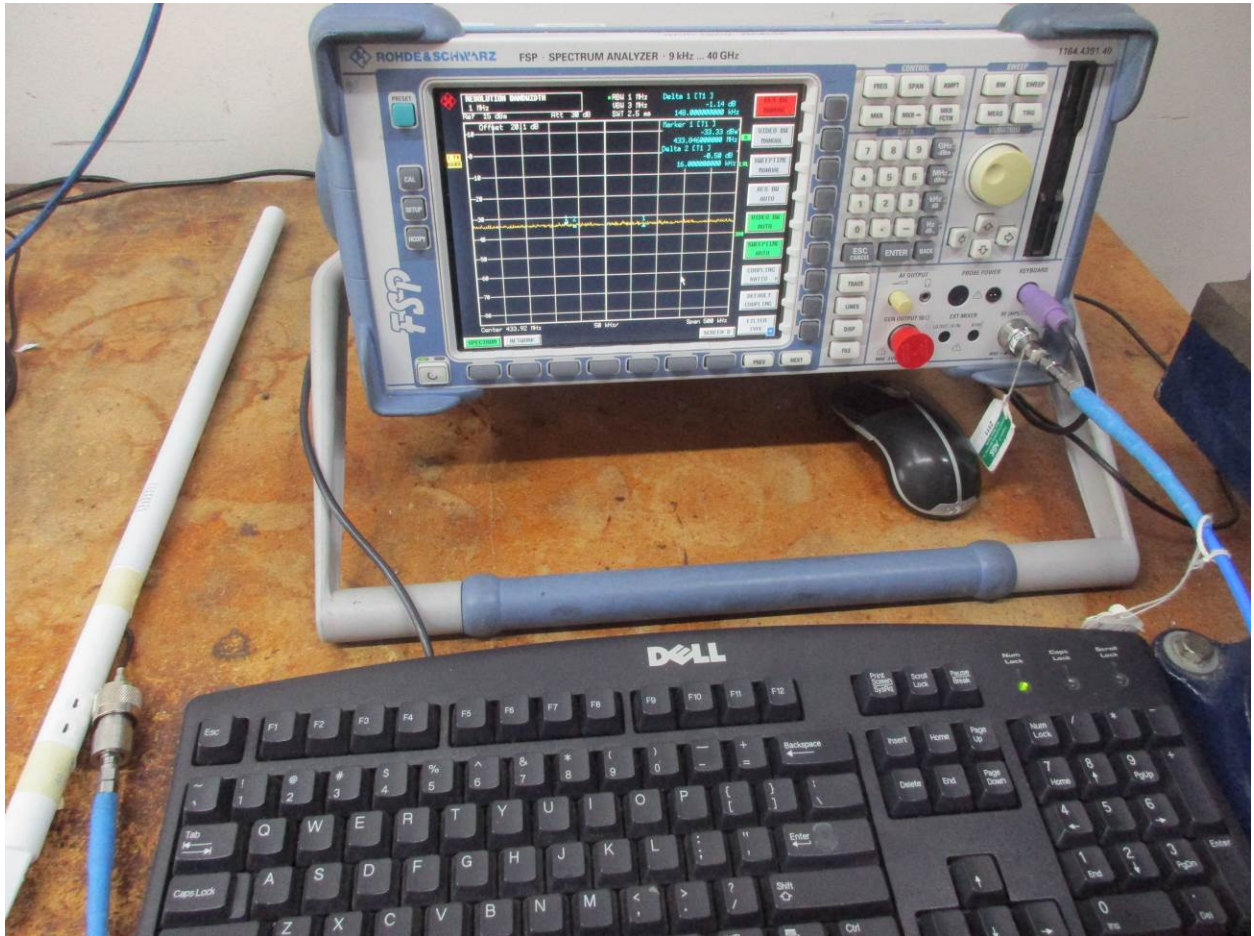

Excellence in Compliance Testing

Certification Exhibit

**FCC ID: 2AJXXCP16E0060
IC: 22151-CP16E0060**

**FCC Rule Part: 15.231
ISED Canada Radio Standards Specification: RSS-210**

ACS Project: 16-2062

**Manufacturer: Current Products Corp.
Model: CP16E0060**

Test Setup Photos

Figure 1: Radiated Emissions – Front View – Below 1 GHz

Figure 2: Radiated Emissions – Back View – 9 kHz – 30 MHz

Figure 3: Radiated Emissions – Back View – 30 MHz – 200 MHz

Figure 4: Radiated Emissions – Back View – 200 MHz – 1 GHz

Figure 5: Radiated Emissions – Front View – Above 1 GHz

Figure 6: Radiated Emissions – Back View – Above 1 GHz

Figure 7: RF Conducted Emissions