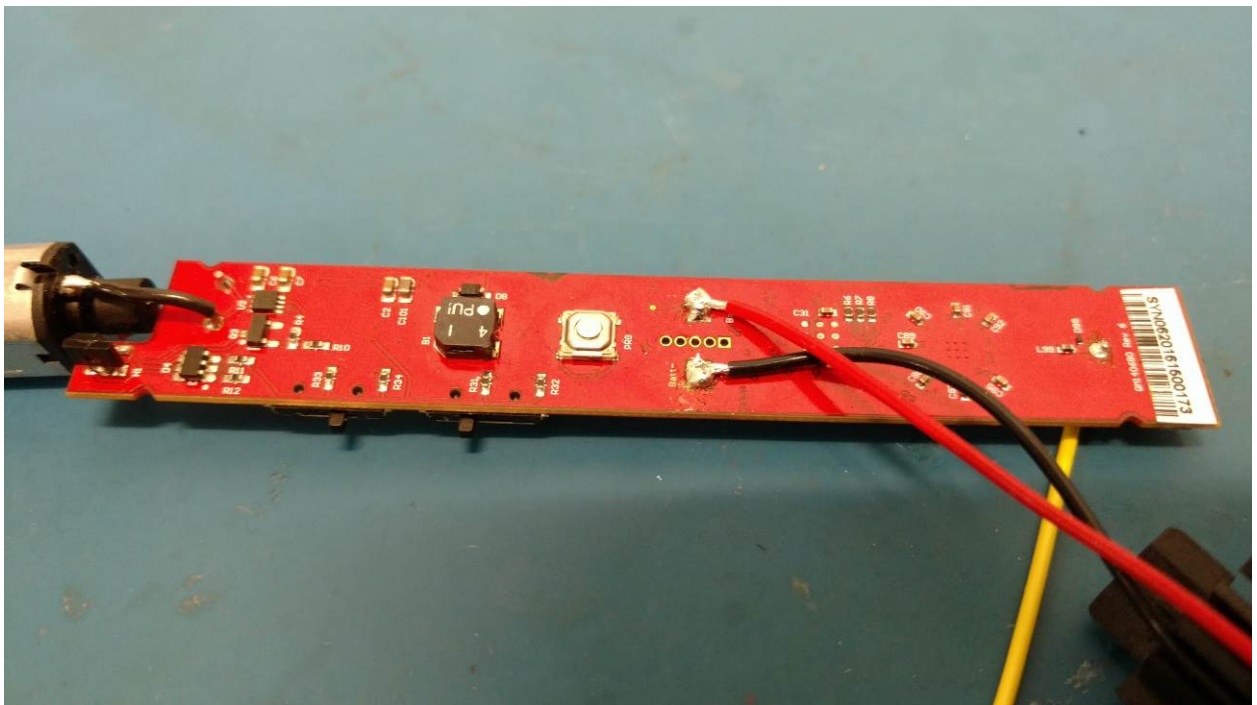

Excellence in Compliance Testing

Certification Exhibit

**FCC ID: 2AJXXCP16E0060
IC: 22151-CP16E0060**

**FCC Rule Part: 15.231
ISED Canada Radio Standards Specification: RSS-210**

ACS Project: 16-2062

**Manufacturer: Current Products Corp.
Model: CP16E0060**

Internal Photos

Figure 1: PCB - Top View

Figure 2: PCB - Bottom View

Figure 3: EUT - Internal View