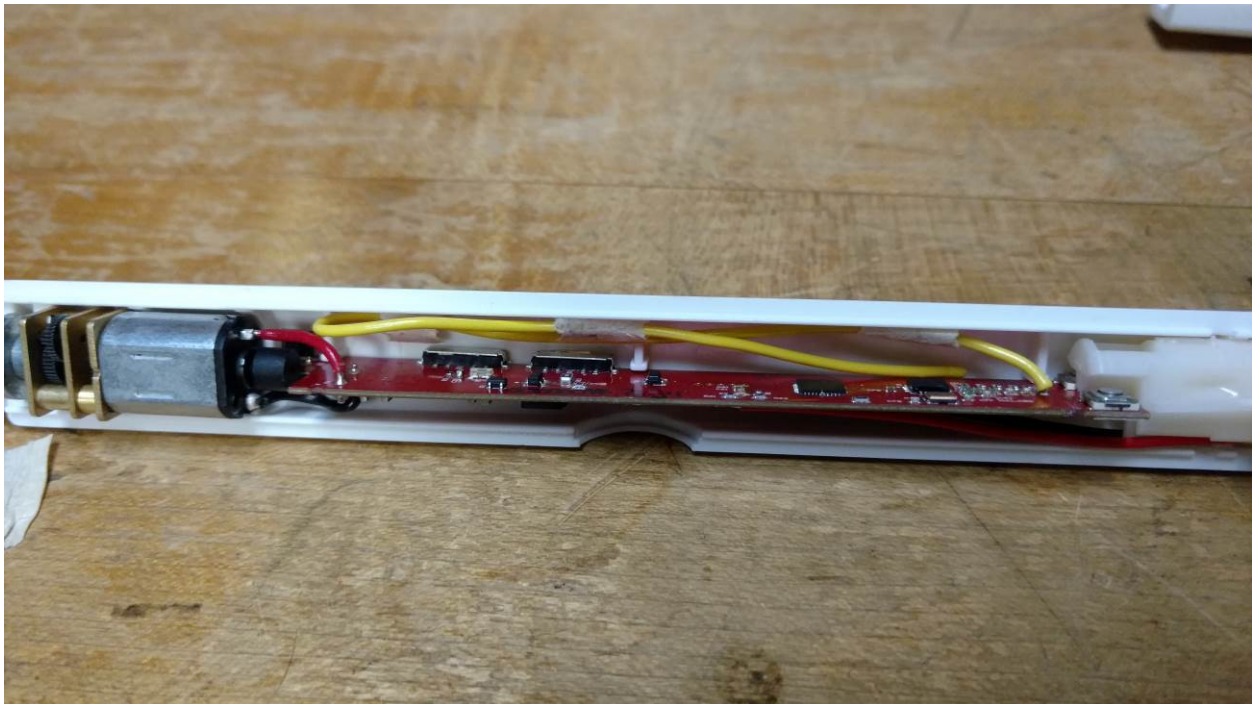

Excellence in Compliance Testing

Certification Exhibit

**FCC ID: 2AJXXCP16E0060
IC: 22151-CP16E0060**

**FCC Rule Part: 15.231
ISED Canada Radio Standards Specification: RSS-210**

ACS Project: 16-2062

**Manufacturer: Current Products Corp.
Model: CP16E0060**

Internal Photos

Figure 1: PCB - Top View

Figure 2: PCB - Bottom View

Figure 3: EUT - Internal View