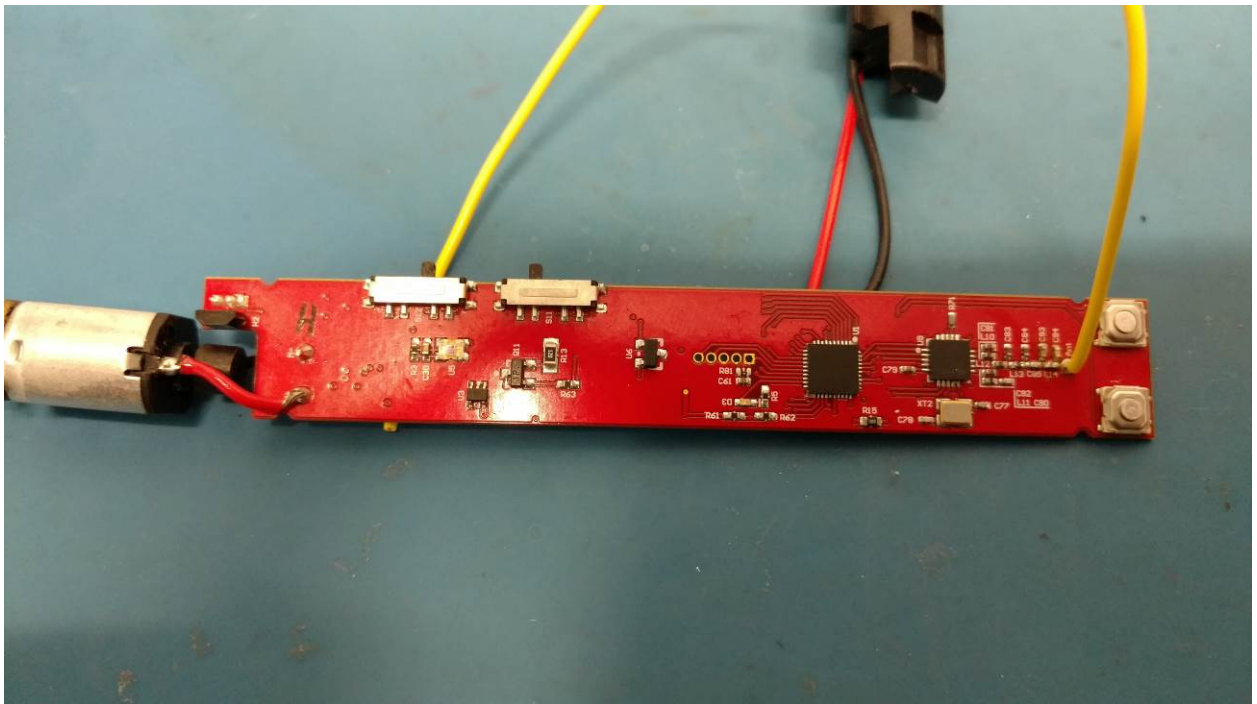

Excellence in Compliance Testing

Certification Exhibit

**FCC ID: 2AJXXCP16E0060
IC: 22151-CP16E0060**

**FCC Rule Part: 15.231
ISED Canada Radio Standards Specification: RSS-210**

ACS Project: 16-2062

**Manufacturer: Current Products Corp.
Model: CP16E0060**

Internal Photos

Figure 1: PCB - Top View

Figure 2: PCB - Bottom View

Figure 3: EUT - Internal View