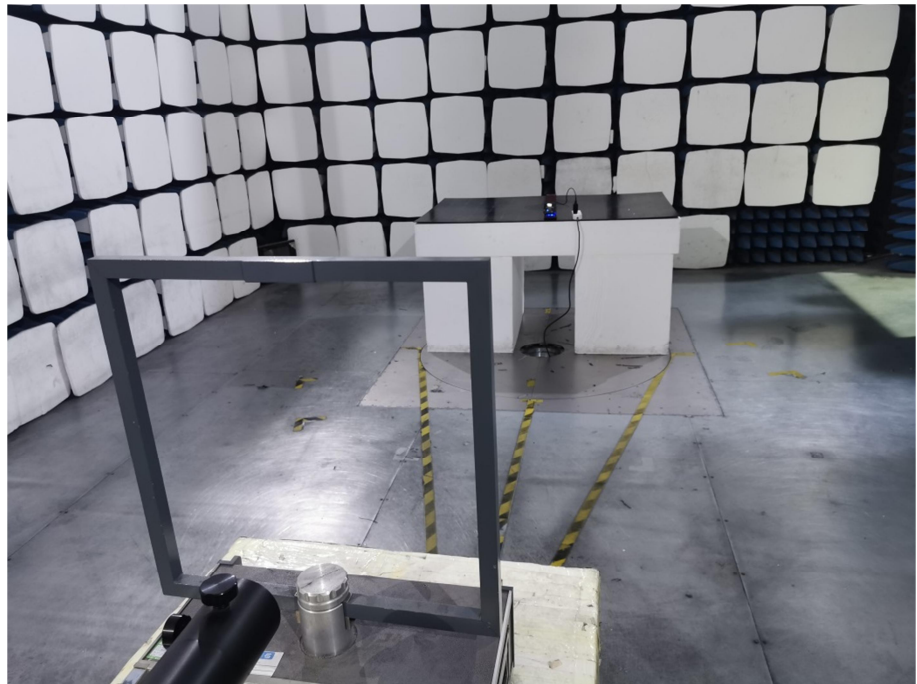

EXHIBIT 4 - TEST SETUP PHOTOGRAPHS

**Conducted Emission
Test Setup**

**Radiation Emission
View (Below 30MHz)**

<p>Radiation Emission View (30MHz to 1GHz)</p>	
<p>RF Exposure View</p>	