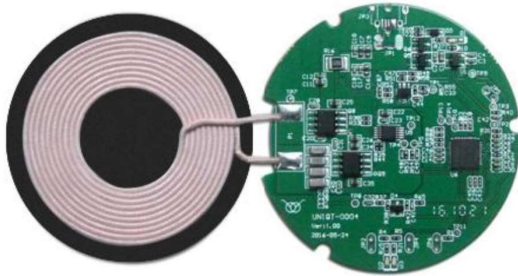

1.0 External Photos - SA04850 sub-assembly

Top View

Bottom View

2.0 Revision History

Rev	Description of change	Date	Revised by (initials)	Reviewed by (initials)
01	Initial release.	8/17/18	RCK	
02	Change per TCB Review	9/5/18	RCK	