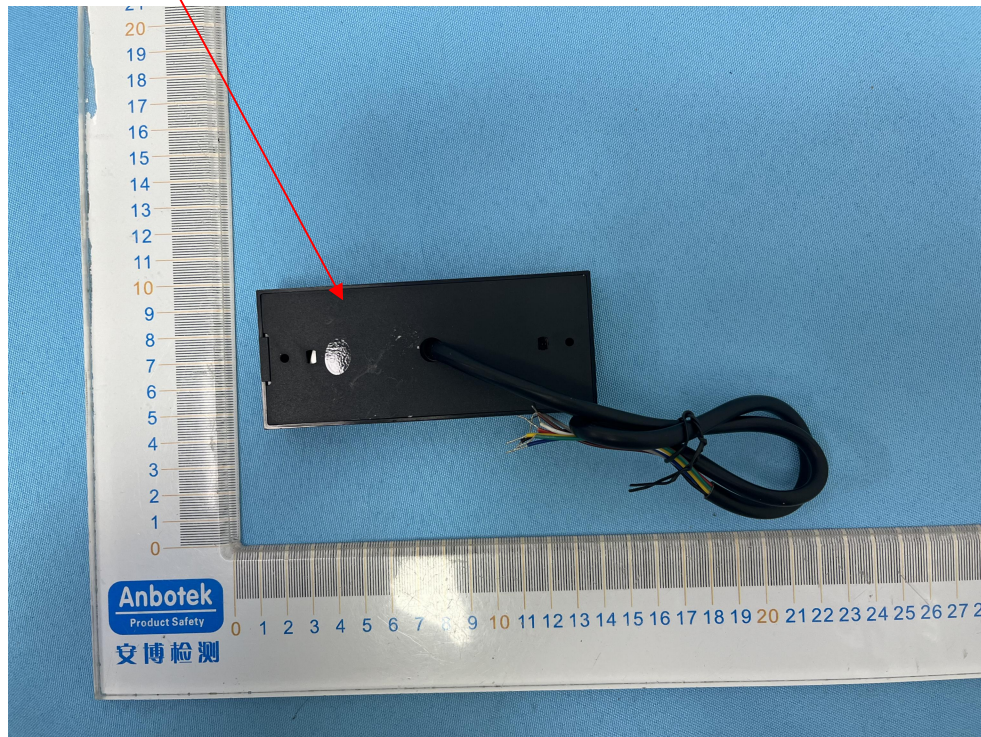

Label Location:

Product Name: Access Control

Model No.: XK6-RX

FCC: 2AJWY-XK6-RX