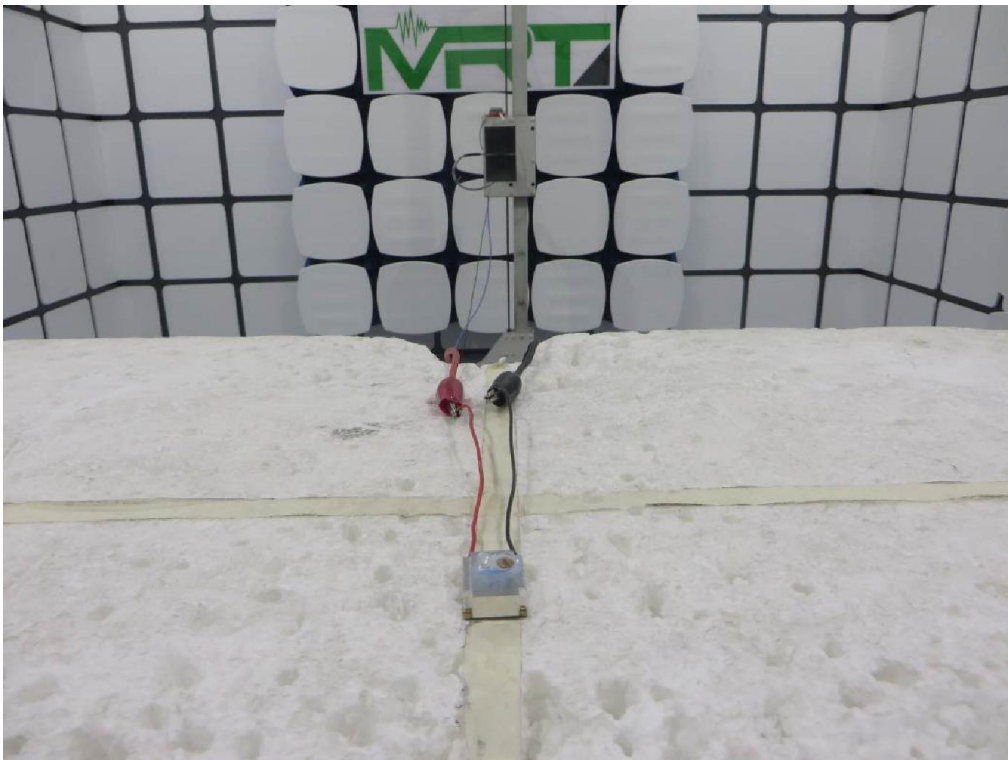

## Test Setup Photo

Description: Conducted Test Setup

Description: Radiated Emission Test Setup for 9kHz ~ 30MHz

Description: Radiated Emission Test Setup for 30MHz ~ 1GHz

Description: Radiated Emission Test Setup for 1GHz ~ 18GHz

Description: Radiated Emission Test Setup for Above 18GHz