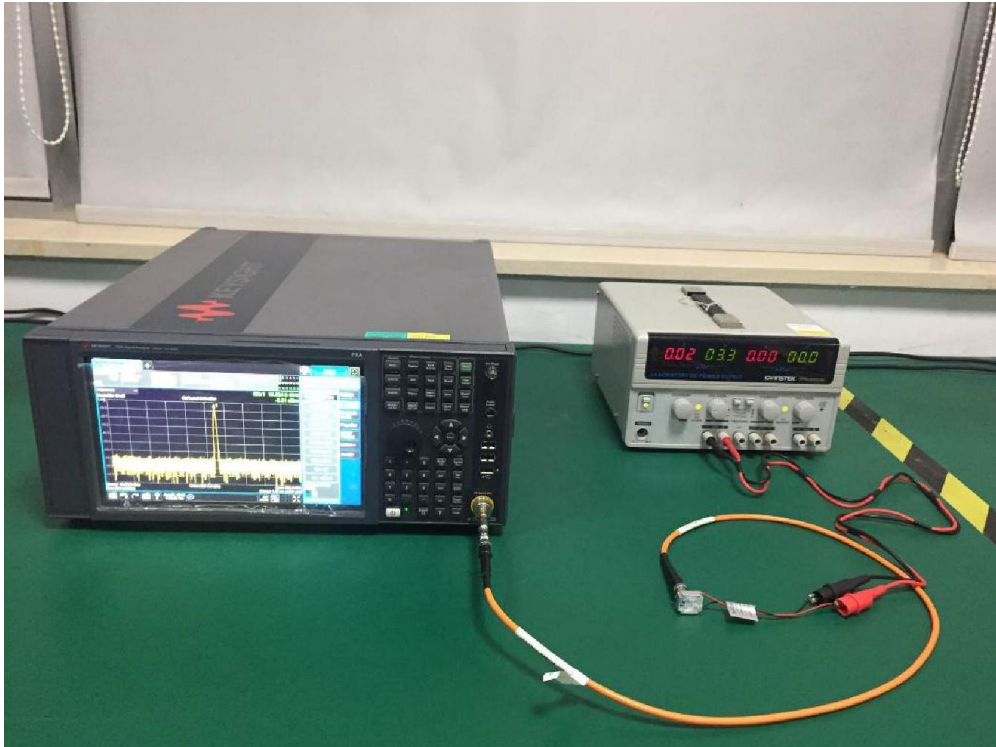

## Test Setup Photo

Description: Conducted Test Setup

Description: Radiated Emission Test Setup for 9kHz ~ 30MHz

Description: Radiated Emission Test Setup for 30MHz ~ 1GHz

Description: Radiated Emission Test Setup for 1GHz ~ 18GHz

Description: Radiated Emission Test Setup for Above 18GHz