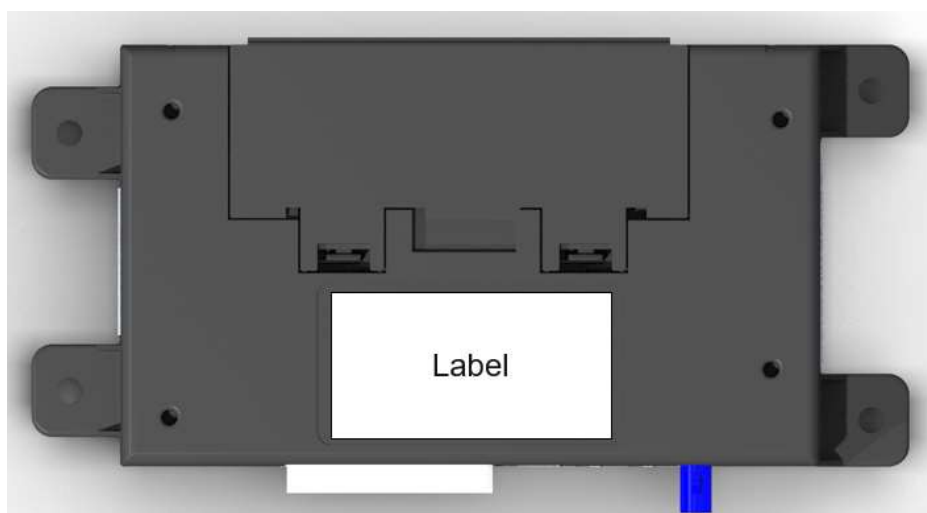

## Picture of label

## Position of label on device

### Label Dimensions:

Label length: 70 mm

Label width: 36 mm