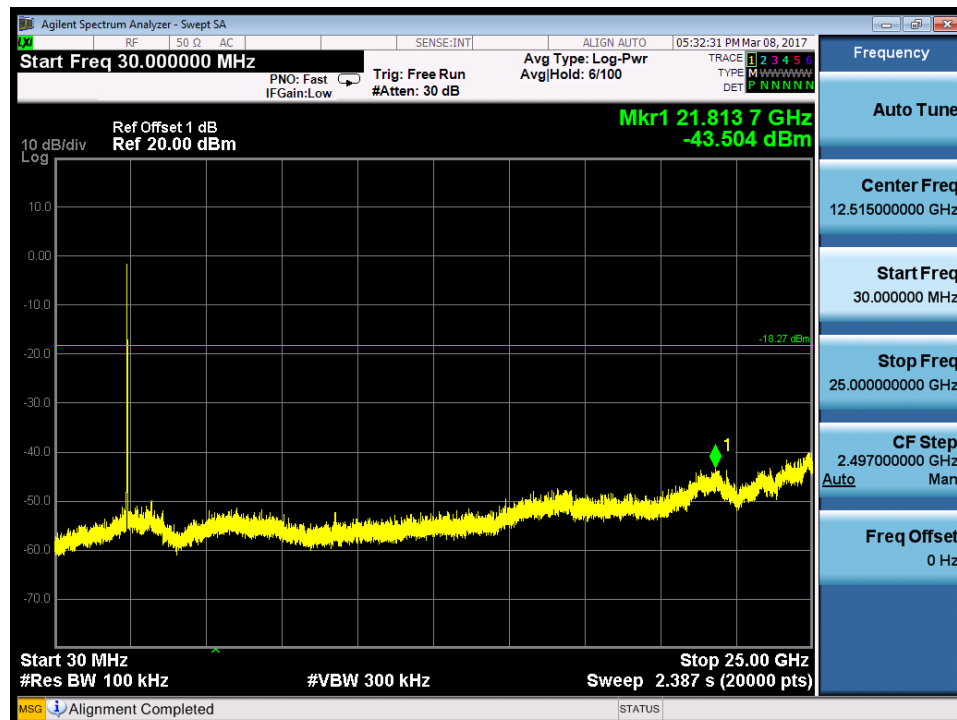

Produkte
Products

802.11g, SISO, Ant0