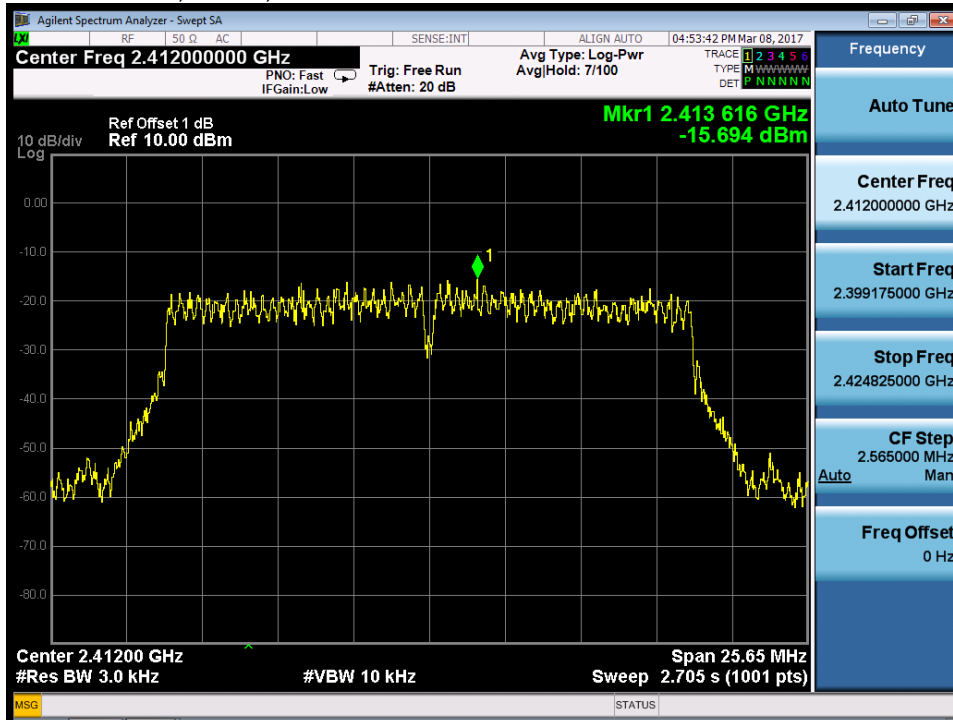

Produkte
Products

802.11n-HT40, MIMO, Ant0