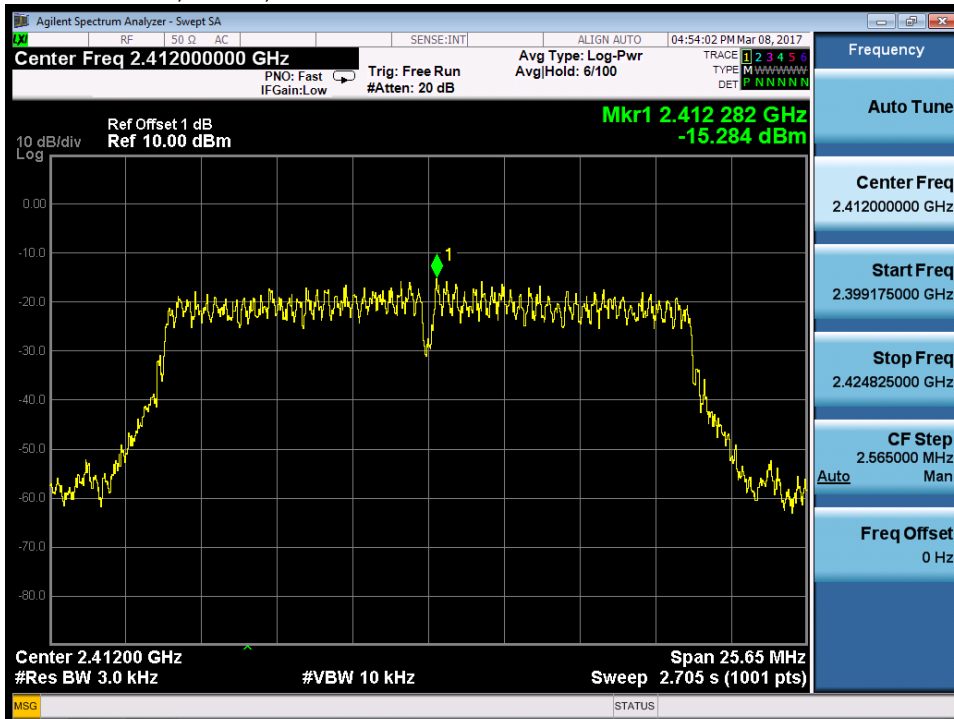

802.11n-HT40, MIMO, Ant1

Produkte
Products

4. Conducted Spurious Emissions

4.1 Test Graphs of Conducted Spurious Emissions

802.11b, SISO, Ant0

Produkte
 Products

Produkte
 Products

Produkte
Products