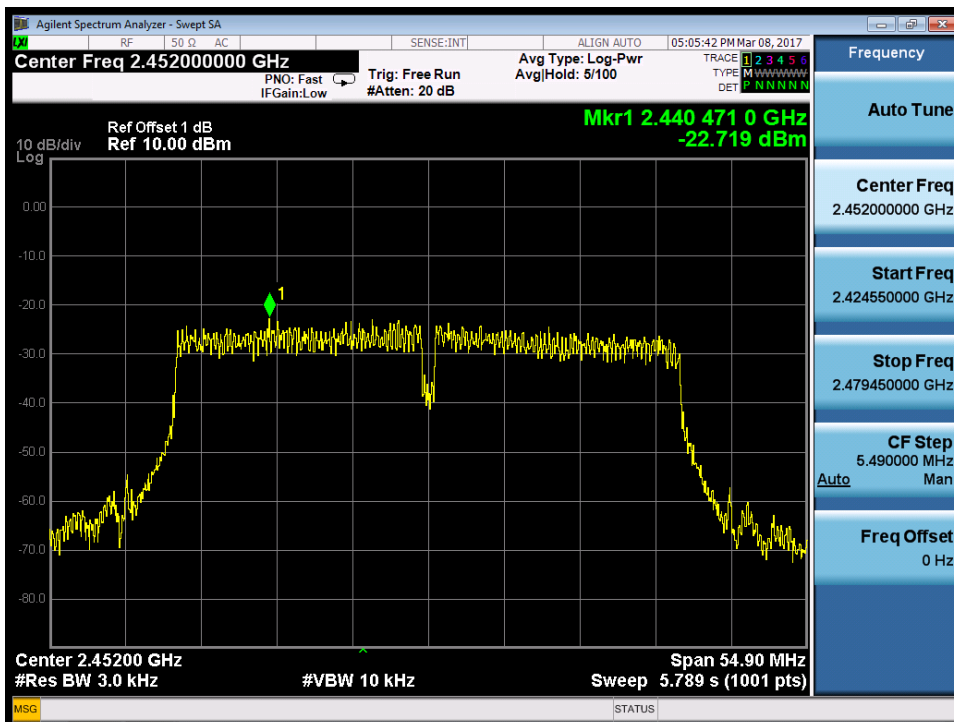

Produkte
Products