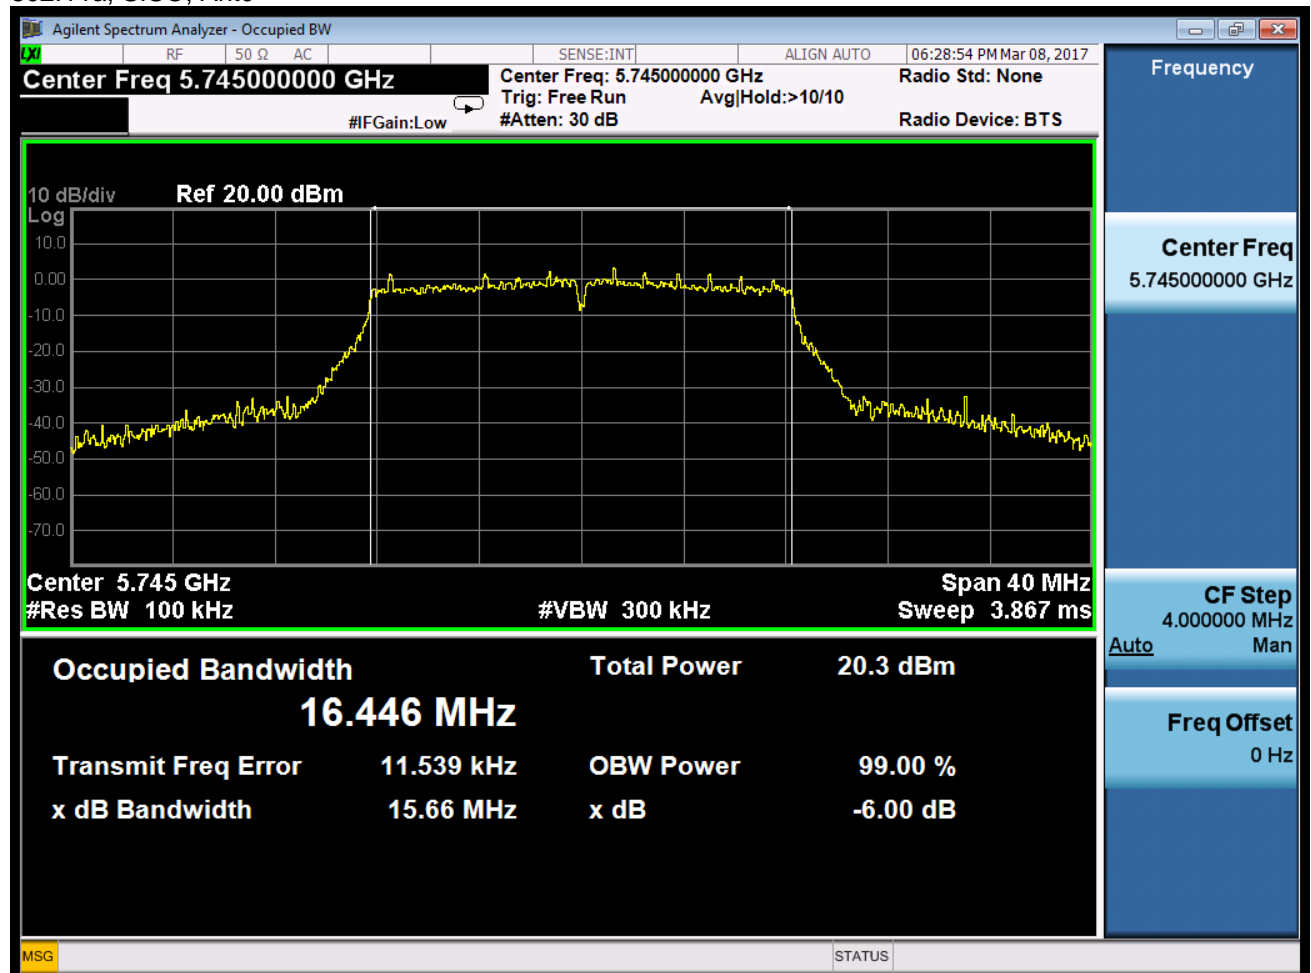

Produkte
Products

2.2 Test Graphs

802.11a, SISO, Ant0