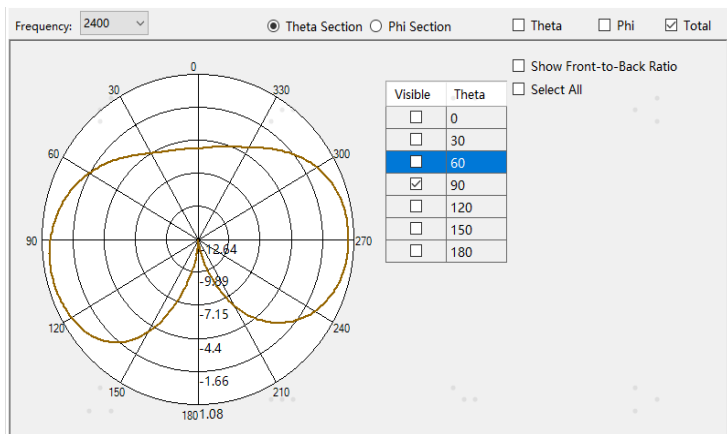

Contact information:
dingshizhao
13370851021

WiFi 2.4G:

L

M

H

Theta Section

Phi Section

WiFi 5G:

L

M

H

Theta Section

Phi Section

WiFi 1

2.4G:

L:-17 M:-18 H:-16