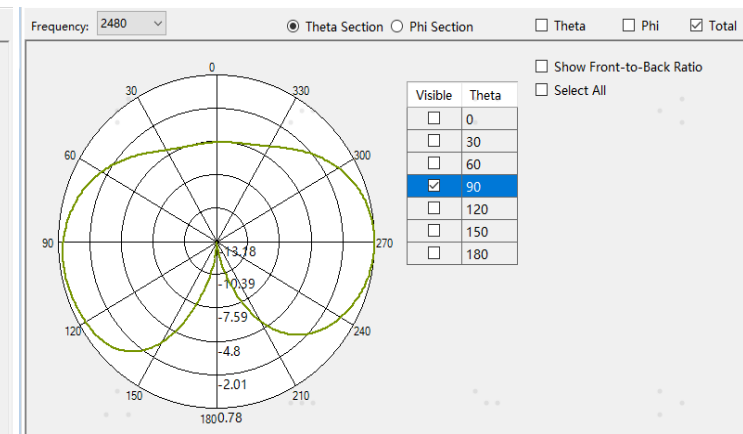

Contact information:
dingshizhao
13370851021

WiFi 2.4G:

L

M

H

Theta Section

Phi Section

WiFi 5G:

L

M

H

Theta Section

Phi Section

WiFi 1

2.4G:

L:-17 M:-18 H:-16