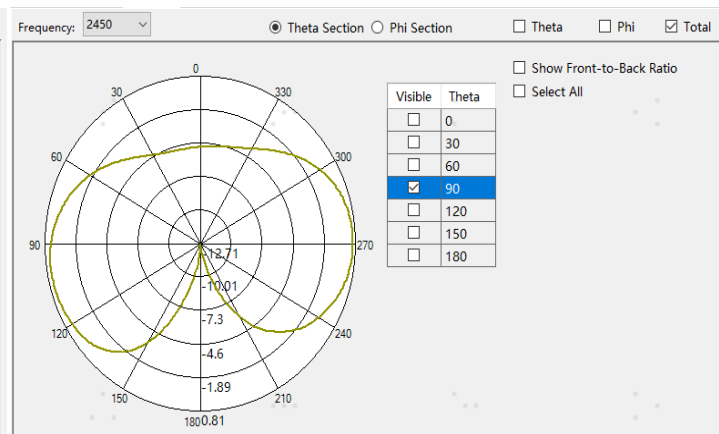

Contact information:
dingshizhao
13370851021

WiFi 2.4G:

L

M

H

Theta Section

Phi Section

WiFi 5G:

L

M

H

Theta Section

Phi Section

WiFi 1

2.4G:

L:-17 M:-18 H:-16