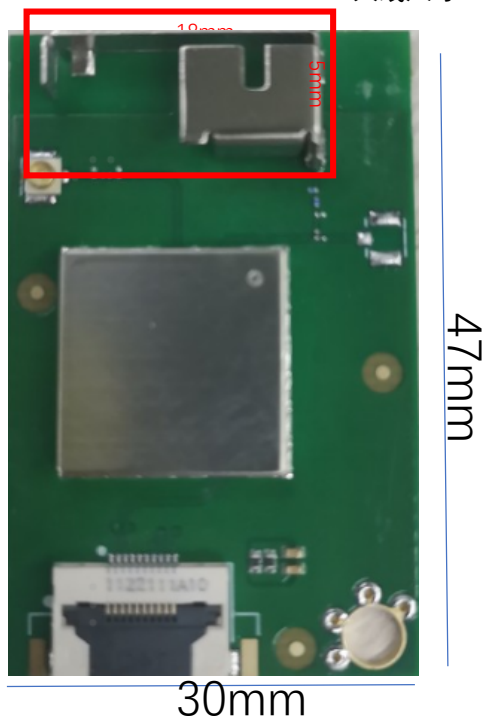

Hisense

UEFA
EURO2020

2020欧洲杯全球官方合作伙伴

ZDRK8812CU Steel ANT Details

2022-04

Antenna Model : Steel-Monopole

WiFi1:

	CH	Efficiency(%)	Gain(dBi)
2.4G	L	70	2.72
	M	68	0.81
	H	69	0.8
5G	L	73	3.07
	M	77	1.92
	H	63	1.2

2.4G max Gain: 2.72dBi
5 G max Gain: 3.07dBi

WiFi1

天线尺寸: (单位mm) : 18*5*5mm

尺寸 (单位mm) 长X宽X高: 47*30*5mm

Manufacturer:
Hisense Communication Co.,
Ltd.

Address:
Hisense Infor. Industrial Park
Economic Technology Dev.
District