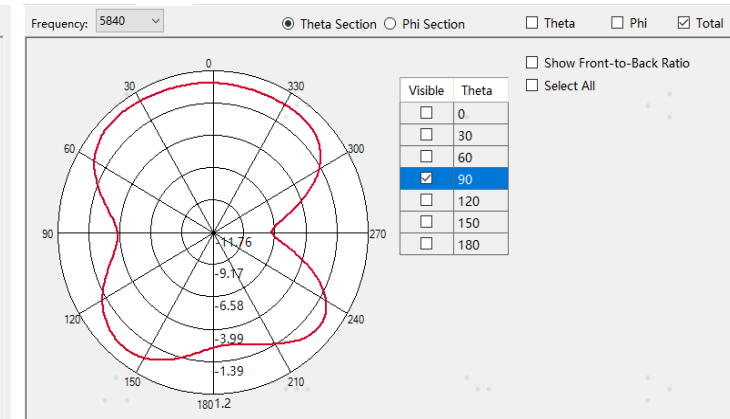

Contact information:
dingshizhao
13370851021

WiFi 2.4G:

L

M

H

Theta Section

Phi Section

WiFi 5G:

L

M

H

Theta Section

Phi Section

WiFi 1

2.4G:

L:-17 M:-18 H:-16