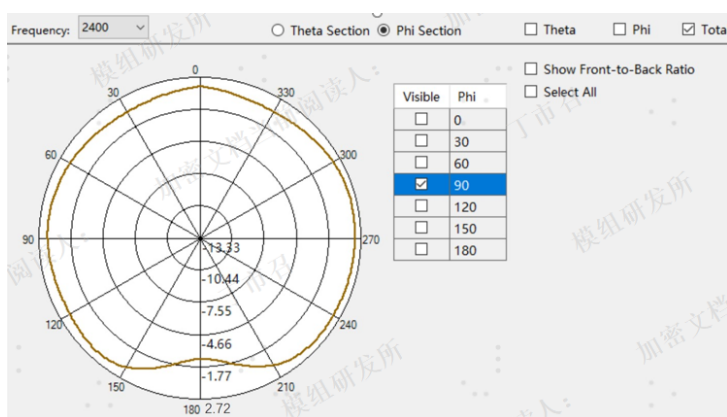

2.4G max Gain: 2.72dBi
5 G max Gain: 3.07dBi

WiFi1

天线尺寸: (单位mm) : 18*5*5mm

尺寸 (单位mm) 长X宽X高: 47*30*5mm

Manufacturer:
Hisense Communication Co.,
Ltd.

Address:
Hisense Infor. Industrial Park
Economic Technology Dev.
District

Contact information:
dingshizhao
13370851021

WiFi 2.4G:

L

M

H

Theta Section

Phi Section

WiFi 5G:

L

M

H

Theta Section

Phi Section

WiFi 1

2.4G:

L:-17 M:-18 H:-16