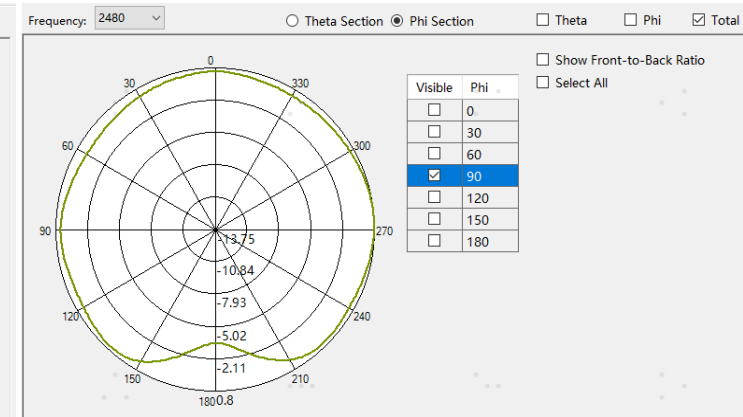

Contact information:
dingshizhao
13370851021

WiFi 2.4G:

L

M

H

Theta Section

Phi Section

WiFi 5G:

L

M

H

Theta Section

Phi Section

WiFi 1

2.4G:

L:-17 M:-18 H:-16