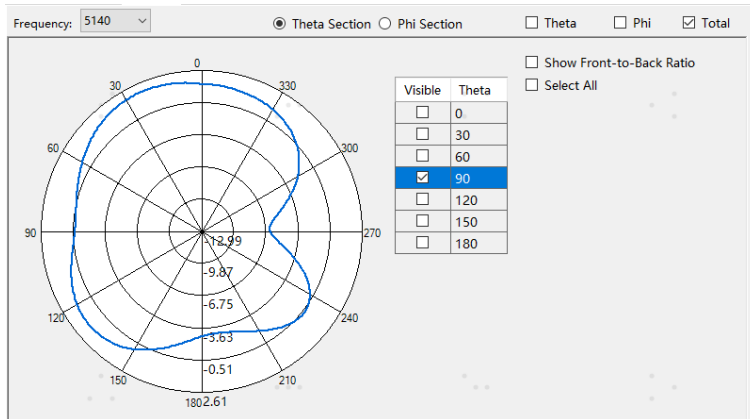

Contact information:
dingshizhao
13370851021

WiFi 2.4G:

L

M

H

Theta Section

Phi Section

WiFi 5G:

L

M

H

Theta Section

Phi Section

WiFi 1

2.4G:

L:-17 M:-18 H:-16