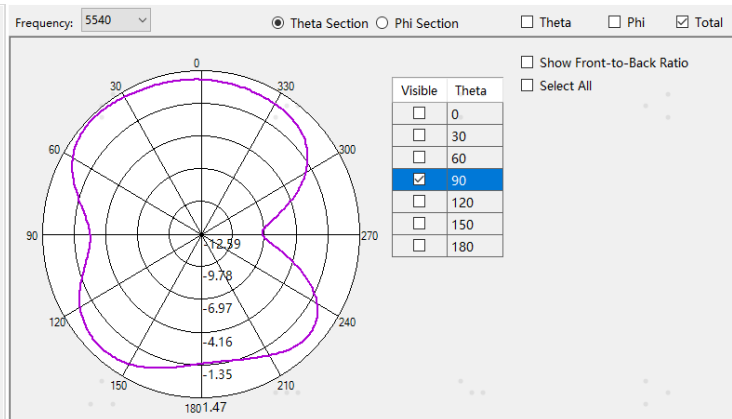

Contact information:
dingshizhao
13370851021

WiFi 2.4G:

L

M

H

Theta Section

Phi Section

WiFi 5G:

L

M

H

Theta Section

Phi Section

WiFi 1

2.4G:

L:-17 M:-18 H:-16