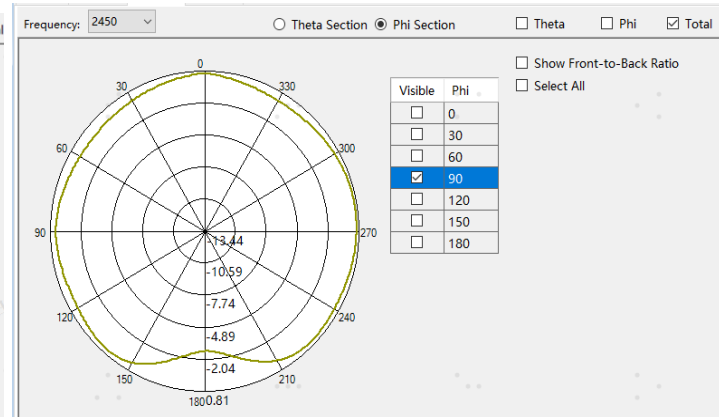

Contact information:
dingshizhao
13370851021

WiFi 2.4G:

L

M

H

Theta Section

Phi Section

WiFi 5G:

L

M

H

Theta Section

Phi Section

WiFi 1

2.4G:

L:-17 M:-18 H:-16