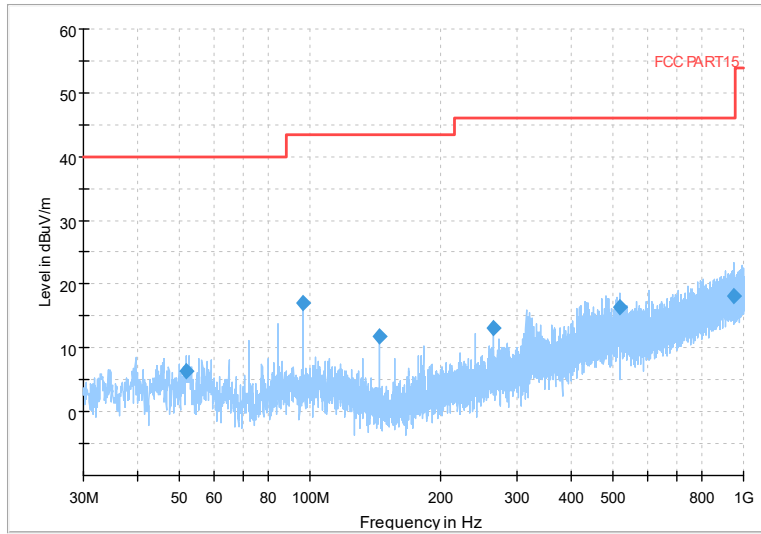

Full Spectrum

Preview Result 2-AVG Preview Result 1-PK+
 00 WIFI FCC 5G AV54

Comment

Frequency Range: 18GHz -40GHz
 Detector: Av mode and PK mode
 Modulation type: 802.11n(HT40)

Full Spectrum

Frequency Range: 30MHz -1GHz
 Detector: QP mode
 Test Mode: 802.11ac(VHT40)

Full Spectrum

Frequency Range: 1GHz -6GHz
 Detector: Av mode and PK mode
 Test Mode: 802.11ac(VHT40)

Full Spectrum

Frequency Range: 6GHz -18GHz
Detector: Av mode and PK mode
Test Mode: 802.11ac(VHT40)

Full Spectrum