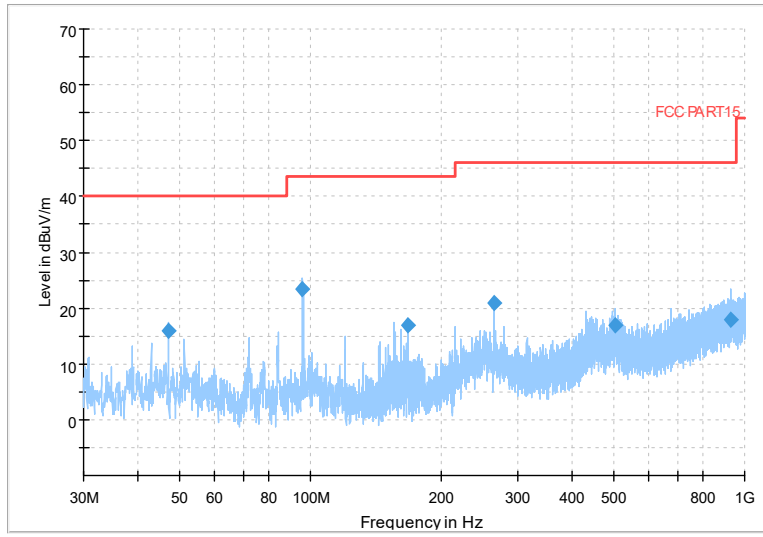

Full Spectrum

Frequency Range: 6GHz -18GHz
 Detector: Av mode and PK mode
 Modulation type: 802.11n(HT40)

Full Spectrum

Frequency Range: 18GHz -40GHz
 Detector: Av mode and PK mode
 Modulation type: 802.11n(HT40)

Full Spectrum

Frequency Range: 30MHz -1GHz
Detector: QP mode

Test Mode: 802.11ac(VHT40)

Full Spectrum

Frequency Range: 1GHz -6GHz
Detector: Av mode and PK mode
Test Mode: 802.11ac(VHT40)

Full Spectrum

V

Frequency Range: 6GHz -18GHz
 Detector: Av mode and PK mode
 Test Mode: 802.11ac(VHT40)

Full Spectrum

Frequency Range: 18GHz -40GHz
 Detector: Av mode and PK mode
 Test Mode: 802.11ac(VHT40)

Full Spectrum

Frequency Range: 30MHz -1GHz
Detector: QP mode

Test Mode: 802.11ax(HE40)

Full Spectrum

Frequency Range: 1GHz -6GHz
Detector: Av mode and PK mode
Test Mode: 802.11ax(HE40)