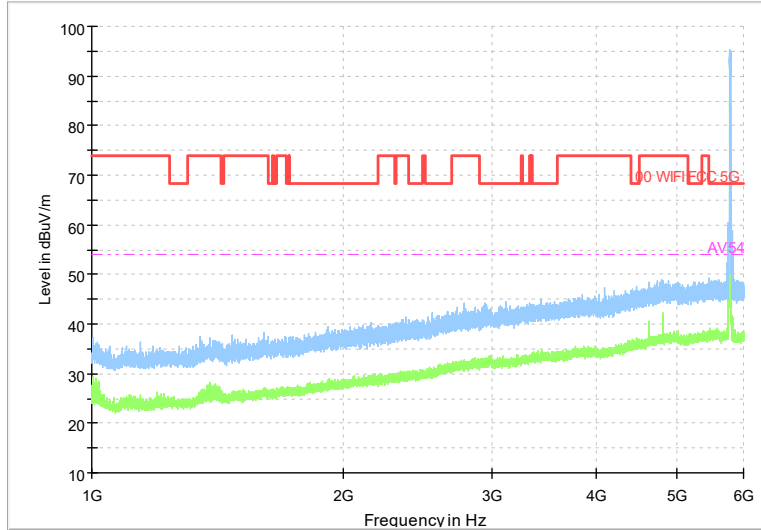

Frequency Range: 30MHz -1GHz
 Detector: QP mode
 Test Mode: 802.11ac(VHT20)

Frequency Range: 1GHz -6GHz
 Detector: Av mode and PK mode
 Test Mode: 802.11ac(VHT20)

Full Spectrum

Frequency Range: 6GHz -18GHz
 Detector: Av mode and PK mode
 Test Mode: 802.11ac(VHT20)

Full Spectrum

Preview Result 2-AVG 00 WIFI FCC 5G
 Preview Result 1-PK+ AV54

Comment

Frequency Range: 18GHz -40GHz
 Detector: Av mode and PK mode
 Test Mode: 802.11ac(VHT20)

Full Spectrum

Frequency Range: 30MHz -1GHz
Detector: QP mode
Test Mode: 802.11ax(HE20)

Full Spectrum

Frequency Range: 1GHz -6GHz
Detector: Av mode and PK mode
Test Mode: 802.11ax(HE20)

Full Spectrum

Frequency Range: 6GHz -18GHz
 Detector: Av mode and PK mode
 Test Mode: 802.11ax(HE20)

Full Spectrum