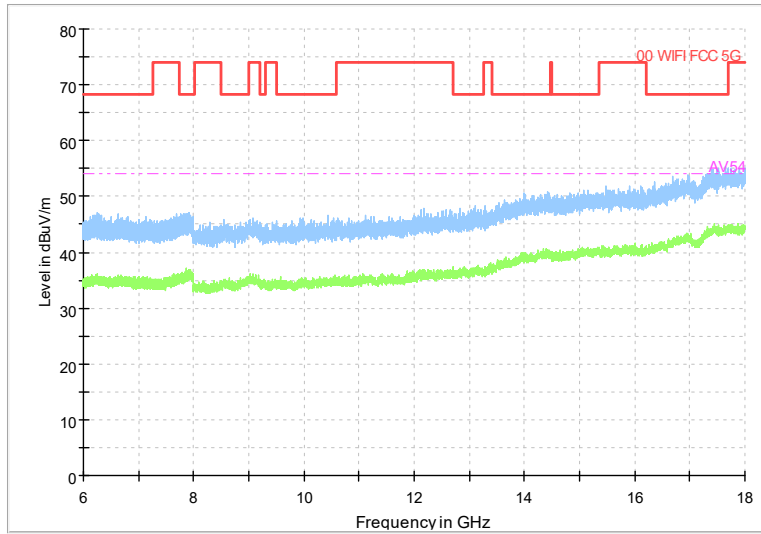

Full Spectrum

Frequency Range: 1GHz -6GHz
 Detector: Av mode and PK mode
 Test Mode: 802.11ac(VHT40)

Full Spectrum

Frequency Range: 6GHz -18GHz
Detector: Av mode and PK mode
Test Mode: 802.11ac(VHT40)

Full Spectrum

Preview Result 2-AVG Preview Result 1-PK+
00 WIFI FCC 5G AV54

Comment

Frequency Range: 18GHz -40GHz
Detector: Av mode and PK mode
Test Mode: 802.11ac(VHT40)

Full Spectrum

Frequency Range: 30MHz -1GHz
 Detector: QP mode
 Test Mode: 802.11ax(HE40)

Full Spectrum

Frequency Range: 1GHz -6GHz
 Detector: Av mode and PK mode
 Test Mode: 802.11ax(HE40)

Full Spectrum

Frequency Range: 6GHz -18GHz
 Detector: Av mode and PK mode
 Test Mode: 802.11ax(HE40)

Full Spectrum