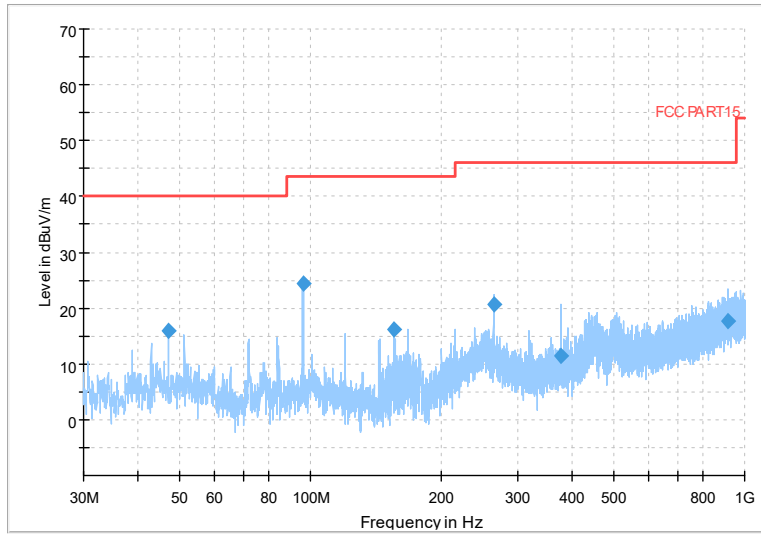

Full Spectrum

Frequency Range: 6GHz -18GHz
 Detector: Av mode and PK mode
 Modulation type: 802.11n(HT40)

Full Spectrum

Frequency Range: 18GHz -40GHz
 Detector: Av mode and PK mode
 Modulation type: 802.11n(HT40)

Full Spectrum

Frequency Range: 30MHz -1GHz
Detector: QP mode

Test Mode: 802.11ac(VHT40)

Full Spectrum

Frequency Range: 1GHz -6GHz
Detector: Av mode and PK mode
Test Mode: 802.11ac(VHT40)

Full Spectrum

V

Frequency Range: 6GHz -18GHz
 Detector: Av mode and PK mode
 Test Mode: 802.11ac(VHT40)