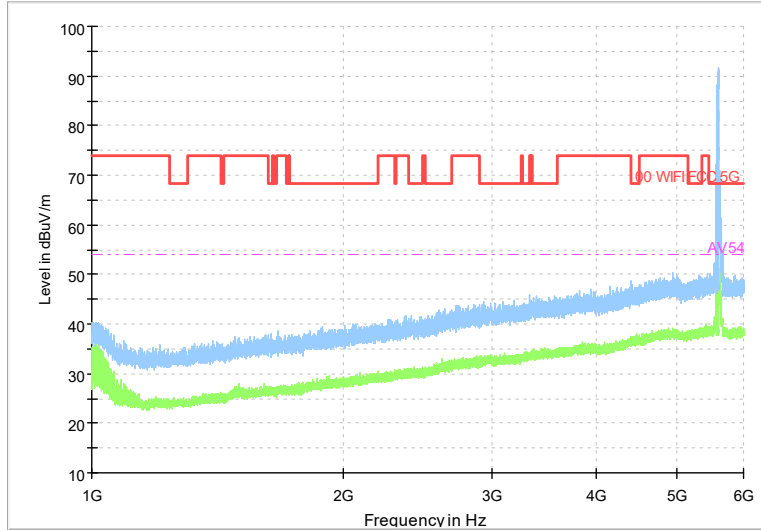

Frequency Range: 6GHz -18GHz
Detector: Av mode and PK mode
Test Mode: 802.11ac(VHT40)

Full Spectrum

Preview Result 2-AVG Preview Result 1-PK+
00 WIFI FCC 5G AV54

Comment

Frequency Range: 18GHz -40GHz
Detector: Av mode and PK mode
Test Mode: 802.11ac(VHT40)

Full Spectrum

Frequency Range: 30MHz -1GHz
 Detector: QP mode
 Test Mode: 802.11ax(HE40)

Full Spectrum

Frequency Range: 1GHz -6GHz
 Detector: Av mode and PK mode
 Test Mode: 802.11ax(HE40)

Full Spectrum

Frequency Range: 6GHz -18GHz
Detector: Av mode and PK mode
Test Mode: 802.11ax(HE40)