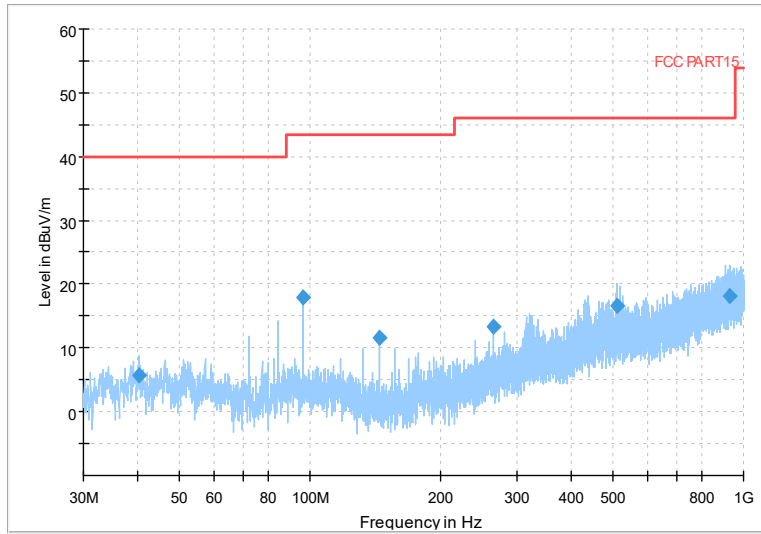

Full Spectrum

Frequency Range: 30MHz -1GHz
Detector: QP mode
Test Mode: 802.11ax(HE40)