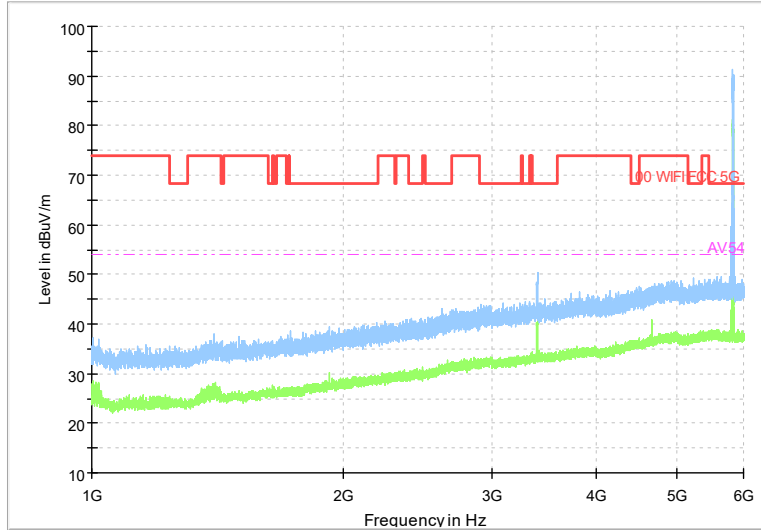

Frequency Range: 1GHz -6GHz
 Detector: Av mode and PK mode
 Test Mode: 802.11ac(VHT20)

Full Spectrum

Frequency Range: 6GHz -18GHz
 Detector: Av mode and PK mode
 Test Mode: 802.11ac(VHT20)

Full Spectrum

Preview Result 2-AVG 00 WIFI FCC 5G
 Preview Result 1-PK+ AV54

Comment

Frequency Range: 18GHz -40GHz
 Detector: Av mode and PK mode
 Test Mode: 802.11ac(VHT20)

Full Spectrum

Frequency Range: 30MHz -1GHz
Detector: QP mode
Test Mode: 802.11ax(HE20)

Full Spectrum

Frequency Range: 1GHz -6GHz
Detector: Av mode and PK mode
Test Mode: 802.11ax(HE20)

Full Spectrum

Frequency Range: 6GHz -18GHz
Detector: Av mode and PK mode
Test Mode: 802.11ax(HE20)

Full Spectrum

Preview Result 2-AVG Preview Result 1-PK+
00 WIFI FCC 5G AV54

Comment

Frequency Range: 18GHz -40GHz
Detector: Av mode and PK mode
Test Mode: 802.11ax(HE20)