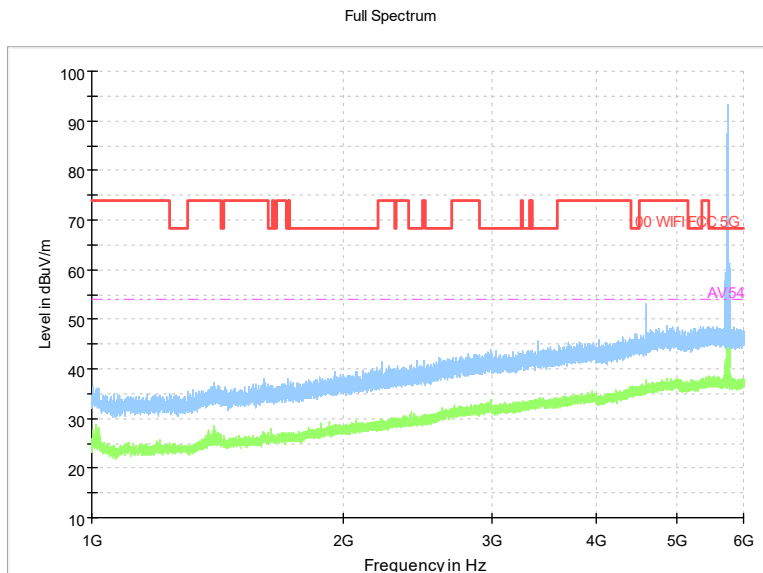

Full Spectrum

Frequency Range: 1GHz -6GHz
 Detector: Av mode and PK mode
 Test Mode: 802.11ax(HE40)

Full Spectrum

Frequency Range: 6GHz -18GHz
 Detector: Av mode and PK mode
 Test Mode: 802.11ax(HE40)

Full Spectrum

Preview Result 2-AVG Preview Result 1-PK+
 00 WIFI FCC 5G AV54

Comment

Frequency Range: 18GHz -40GHz
 Detector: Av mode and PK mode
 Test Mode: 802.11ax(HE40)

Carrier frequency (MHz): 5745
 Channel No.:149

Frequency Range: 30MHz -1GHz
 Detector: QP mode
 Modulation type: 802.11a

Frequency Range: 1GHz -6GHz
 Detector: Av mode and PK mode
 Modulation type: 802.11a

Full Spectrum

Frequency Range: 6GHz -18GHz
Detector: Av mode and PK mode
Modulation type: 802.11a