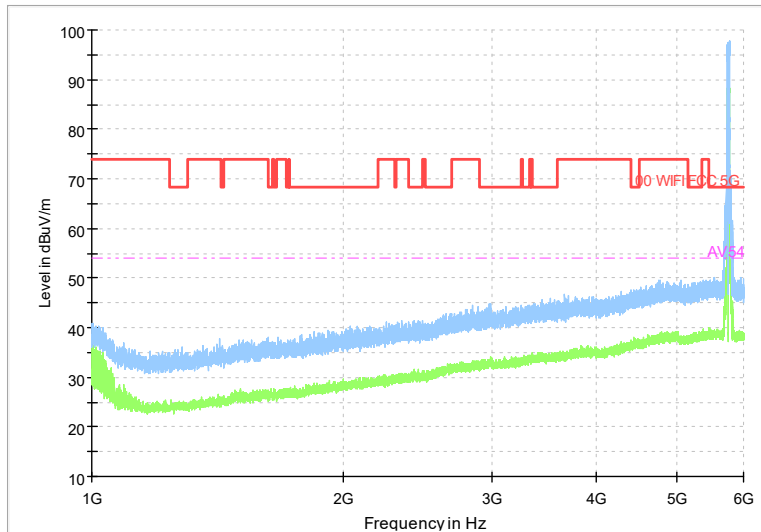

Full Spectrum

Frequency Range: 6GHz -18GHz
Detector: Av mode and PK mode
Test Mode: 802.11ax(HE20)

Full Spectrum

Preview Result 2-AVG Preview Result 1-PK+
00 WIFI FCC 5G AV54

Comment

Frequency Range: 18GHz -40GHz
Detector: Av mode and PK mode
Test Mode: 802.11ax(HE20)

Carrier frequency (MHz): 5755
 Channel No.:151

Frequency Range: 30MHz -1GHz
 Detector: QP mode
 Modulation type: 802.11n(HT40)

Frequency Range: 1GHz -6GHz
 Detector: Av mode and PK mode
 Modulation type: 802.11n(HT40)

Full Spectrum

Frequency Range: 6GHz -18GHz
 Detector: Av mode and PK mode
 Modulation type: 802.11n(HT40)

Full Spectrum

Frequency Range: 18GHz -40GHz
 Detector: Av mode and PK mode
 Modulation type: 802.11n(HT40)

Full Spectrum

Frequency Range: 30MHz -1GHz
Detector: QP mode

Test Mode: 802.11ac(VHT40)

Full Spectrum

Frequency Range: 1GHz -6GHz
Detector: Av mode and PK mode
Test Mode: 802.11ac(VHT40)

Full Spectrum

V

Frequency Range: 6GHz -18GHz
 Detector: Av mode and PK mode
 Test Mode: 802.11ac(VHT40)