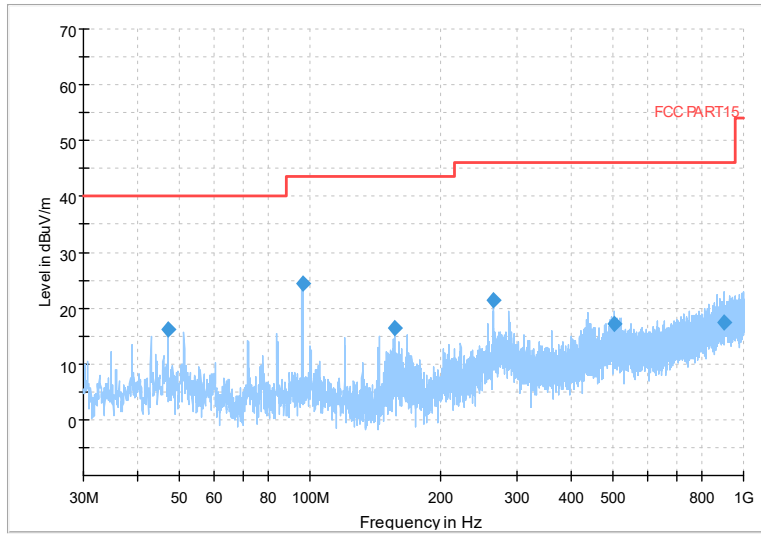

Frequency Range: 30MHz -1GHz
 Detector: QP mode
 Test Mode: 802.11ac(VHT20)

Frequency Range: 1GHz -6GHz
 Detector: Av mode and PK mode
 Test Mode: 802.11ac(VHT20)

Full Spectrum

Frequency Range: 6GHz -18GHz
 Detector: Av mode and PK mode
 Test Mode: 802.11ac(VHT20)

Full Spectrum

Preview Result 2-AVG 00 WIFI FCC 5G
 Preview Result 1-PK+ AV54

Comment

Frequency Range: 18GHz -40GHz
 Detector: Av mode and PK mode
 Test Mode: 802.11ac(VHT20)

Full Spectrum

Frequency Range: 30MHz -1GHz
Detector: QP mode
Test Mode: 802.11ax(HE20)

Full Spectrum

Frequency Range: 1GHz -6GHz
Detector: Av mode and PK mode
Test Mode: 802.11ax(HE20)

Full Spectrum

Frequency Range: 6GHz -18GHz
 Detector: Av mode and PK mode
 Test Mode: 802.11ax(HE20)

Full Spectrum