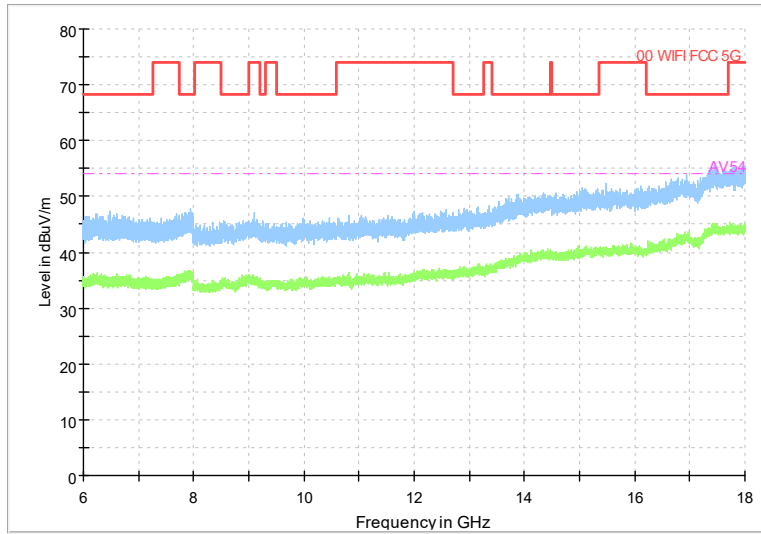

Full Spectrum

Frequency Range: 30MHz -1GHz
 Detector: QP mode
 Modulation type: 802.11n(HT20)

Full Spectrum

Frequency Range: 1GHz -6GHz
 Detector: Av mode and PK mode
 Modulation type: 802.11n(HT20)

Full Spectrum

Frequency Range: 6GHz -18GHz
Detector: Av mode and PK mode
Modulation type: 802.11n(HT20)

Full Spectrum

Preview Result 2-AVG Preview Result 1-PK+
00 WIFI FCC 5G AV54

Comment

Frequency Range: 18GHz -40GHz
Detector: Av mode and PK mode
Modulation type: 802.11n(HT20)

Frequency Range: 30MHz -1GHz
 Detector: QP mode
 Test Mode: 802.11ac(VHT20)

Frequency Range: 1GHz -6GHz
 Detector: Av mode and PK mode
 Test Mode: 802.11ac(VHT20)

Full Spectrum

Frequency Range: 6GHz -18GHz
 Detector: Av mode and PK mode
 Test Mode: 802.11ac(VHT20)