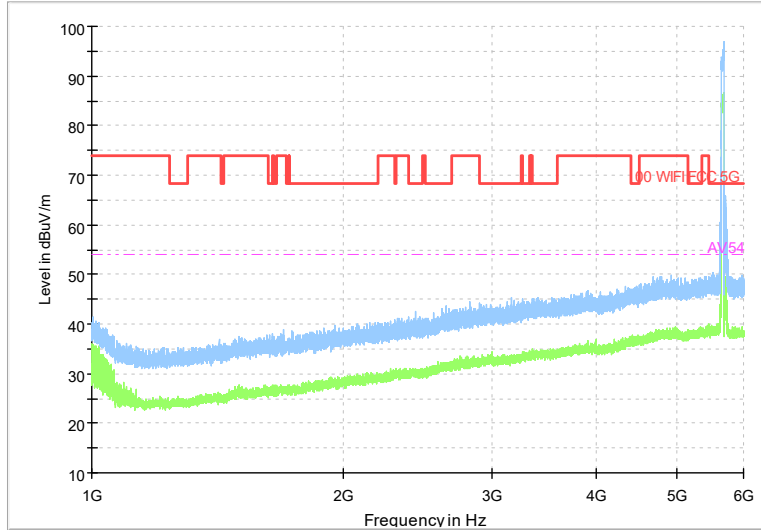

Full Spectrum

Preview Result 2-AVG Preview Result 1-PK+
 00 WIFI FCC 5G AV54

Comment

Frequency Range: 18GHz -40GHz
 Detector: Av mode and PK mode
 Modulation type: 802.11n(HT40)

Full Spectrum

Frequency Range: 30MHz -1GHz
 Detector: QP mode
 Test Mode: 802.11ac(VHT40)

Full Spectrum

Frequency Range: 1GHz -6GHz
 Detector: Av mode and PK mode
 Test Mode: 802.11ac(VHT40)

Full Spectrum

Frequency Range: 6GHz -18GHz
Detector: Av mode and PK mode
Test Mode: 802.11ac(VHT40)

Full Spectrum