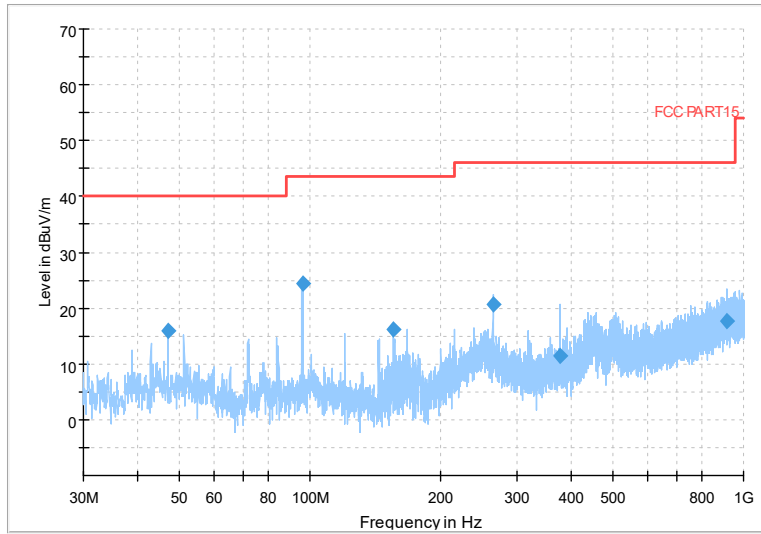

Full Spectrum

Frequency Range: 30MHz -1GHz
Detector: QP mode
Test Mode: 802.11ax(HE20)