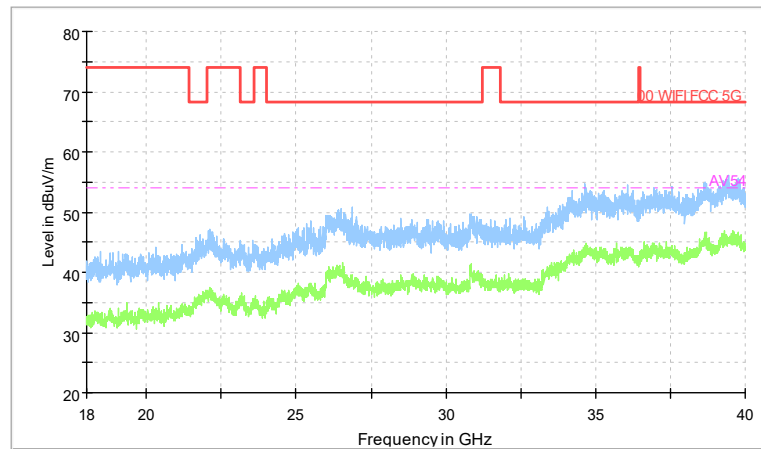

Full Spectrum

Preview Result 2-AVG Preview Result 1-PK+
00 WIFI FCC 5G AV54

Comment

Frequency Range: 18GHz -40GHz
Detector: Av mode and PK mode
Test Mode: 802.11ax(HE40)

Carrier frequency (MHz): 5710
Channel No.:142

Frequency Range: 30MHz -1GHz
Detector: QP mode
Modulation type: 802.11n(HT40)

Frequency Range: 1GHz -6GHz
Detector: Av mode and PK mode
Modulation type: 802.11n(HT40)

Full Spectrum

Frequency Range: 6GHz -18GHz
 Detector: Av mode and PK mode
 Modulation type: 802.11n(HT40)

Full Spectrum

Preview Result 2-AVG Preview Result 1-PK+
 00 WIFI FCC 5G AV54

Comment

Frequency Range: 18GHz -40GHz
 Detector: Av mode and PK mode
 Modulation type: 802.11n(HT40)

Full Spectrum

Frequency Range: 30MHz -1GHz
 Detector: QP mode
 Test Mode: 802.11ac(VHT40)