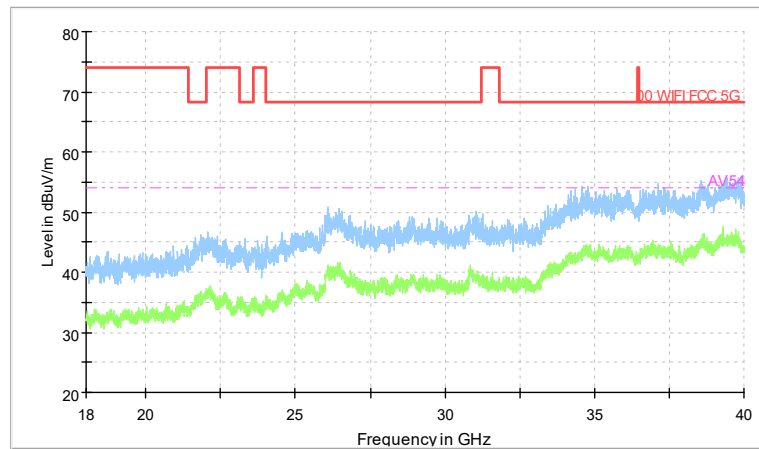

Full Spectrum

Frequency Range: 6GHz -18GHz
 Detector: Av mode and PK mode
 Modulation type: 802.11a

Full Spectrum

Preview Result 2-AVG Preview Result 1-PK+
 00 WIFI FCC 5G AV54

Comment

Frequency Range: 18GHz -40GHz
 Detector: Av mode and PK mode
 Modulation type: 802.11a

Full Spectrum

Frequency Range: 30MHz -1GHz
 Detector: QP mode
 Modulation type: 802.11n(HT20)

Full Spectrum

Frequency Range: 1GHz -6GHz
 Detector: Av mode and PK mode
 Modulation type: 802.11n(HT20)

Full Spectrum

Frequency Range: 6GHz -18GHz
Detector: Av mode and PK mode
Modulation type: 802.11n(HT20)

Full Spectrum

Preview Result 2-AVG Preview Result 1-PK+
00 WIFI FCC 5G AV54

Comment

Frequency Range: 18GHz -40GHz
Detector: Av mode and PK mode
Modulation type: 802.11n(HT20)