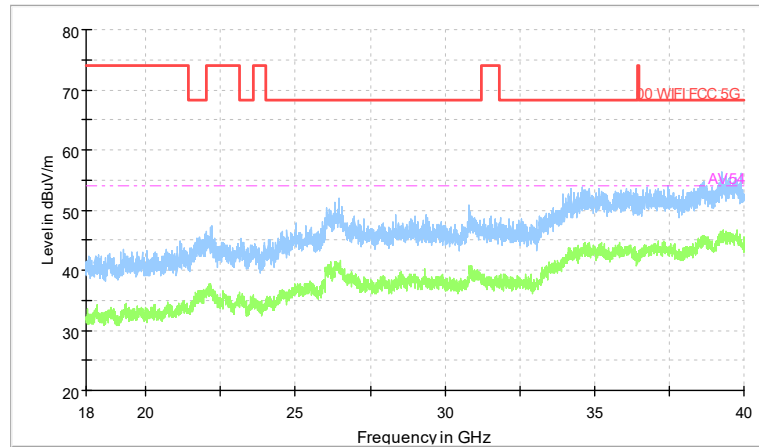

Preview Result 2-AVG Preview Result 1-PK+
 00 WIFI FCC 5G AV54

Comment

Frequency Range: 18GHz -40GHz
 Detector: Av mode and PK mode
 Test Mode: 802.11ax(HE20)

Carrier frequency (MHz): 5825
 Channel No.:165

Frequency Range: 30MHz -1GHz
 Detector: QP mode
 Modulation type: 802.11a

Frequency Range: 1GHz -6GHz
 Detector: Av mode and PK mode
 Modulation type: 802.11a

Full Spectrum

Frequency Range: 6GHz -18GHz
Detector: Av mode and PK mode
Modulation type: 802.11a

Full Spectrum

Preview Result 2-AVG Preview Result 1-PK+
00 WIFI FCC 5G AV54

Comment

Frequency Range: 18GHz -40GHz
Detector: Av mode and PK mode
Modulation type: 802.11a

Full Spectrum

Frequency Range: 30MHz -1GHz
Detector: QP mode
Modulation type: 802.11n(HT20)