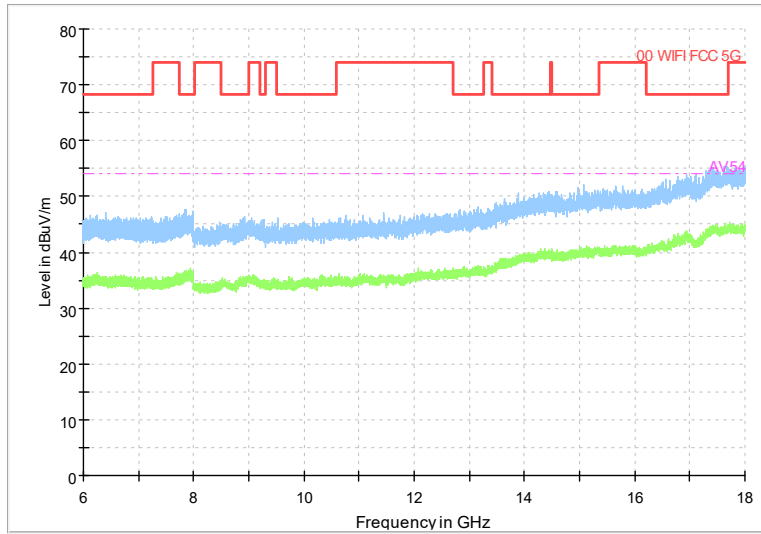

Frequency Range: 6GHz -18GHz
Detector: Av mode and PK mode
Test Mode: 802.11ac(VHT40)

Full Spectrum

Preview Result 2-AVG Preview Result 1-PK+
00 WIFI FCC 5G AV54

Comment

Frequency Range: 18GHz -40GHz
Detector: Av mode and PK mode
Test Mode: 802.11ac(VHT40)

Full Spectrum

Frequency Range: 30MHz -1GHz
 Detector: QP mode
 Test Mode: 802.11ax(HE40)

Full Spectrum

Frequency Range: 1GHz -6GHz
 Detector: Av mode and PK mode
 Test Mode: 802.11ax(HE40)

Full Spectrum

Frequency Range: 6GHz -18GHz
Detector: Av mode and PK mode
Test Mode: 802.11ax(HE40)

Full Spectrum

Preview Result 2-AVG Preview Result 1-PK+
00 WIFI FCC 5G AV54

Comment

Frequency Range: 18GHz -40GHz
Detector: Av mode and PK mode
Test Mode: 802.11ax(HE40)

Carrier frequency (MHz): 5710
Channel No.:142