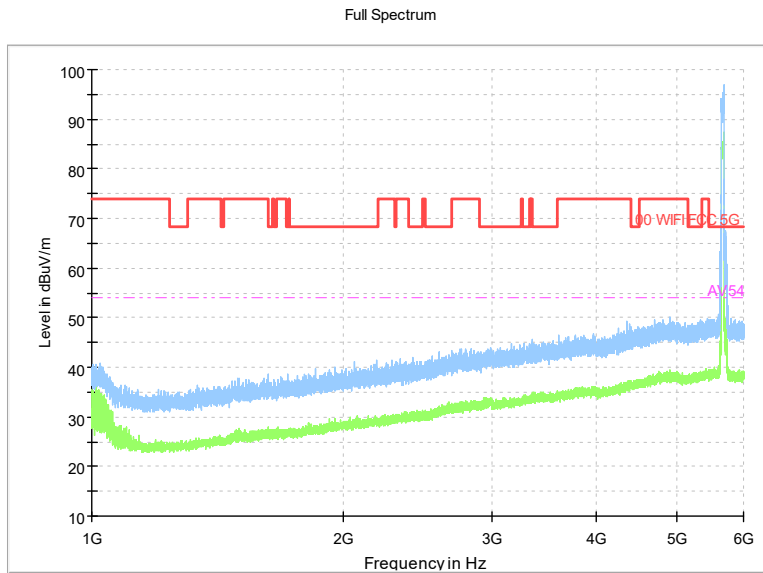

Full Spectrum

Preview Result 2-AVG Preview Result 1-PK+
00 WIFI FCC 5G AV54

Comment

Frequency Range: 18GHz -40GHz
Detector: Av mode and PK mode
Test Mode: 802.11ax(HE40)

Carrier frequency (MHz): 5710
Channel No.:142

Frequency Range: 30MHz -1GHz
Detector: QP mode
Modulation type: 802.11n(HT40)

Frequency Range: 1GHz -6GHz
Detector: Av mode and PK mode
Modulation type: 802.11n(HT40)

Full Spectrum

Frequency Range: 6GHz -18GHz
 Detector: Av mode and PK mode
 Modulation type: 802.11n(HT40)