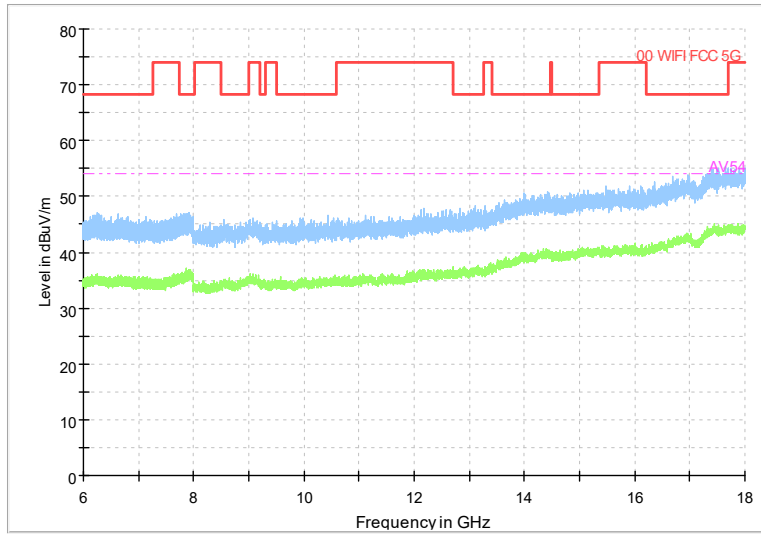

Frequency Range: 30MHz -1GHz
Detector: QP mode
Modulation type: 802.11n(HT40)

Frequency Range: 1GHz -6GHz
Detector: Av mode and PK mode
Modulation type: 802.11n(HT40)

Full Spectrum

Frequency Range: 6GHz -18GHz
 Detector: Av mode and PK mode
 Modulation type: 802.11n(HT40)

Full Spectrum

Preview Result 2-AVG Preview Result 1-PK+
 00 WIFI FCC 5G AV54

Comment

Frequency Range: 18GHz -40GHz
 Detector: Av mode and PK mode
 Modulation type: 802.11n(HT40)

Full Spectrum

Frequency Range: 30MHz -1GHz
 Detector: QP mode
 Test Mode: 802.11ac(VHT40)

Full Spectrum

Frequency Range: 1GHz -6GHz
 Detector: Av mode and PK mode
 Test Mode: 802.11ac(VHT40)

Full Spectrum

Frequency Range: 6GHz -18GHz
Detector: Av mode and PK mode
Test Mode: 802.11ac(VHT40)

Full Spectrum

Preview Result 2-AVG Preview Result 1-PK+
00 WIFI FCC 5G AV54

Comment

Frequency Range: 18GHz -40GHz
Detector: Av mode and PK mode
Test Mode: 802.11ac(VHT40)

Full Spectrum

Frequency Range: 30MHz -1GHz
 Detector: QP mode
 Test Mode: 802.11ax(HE40)