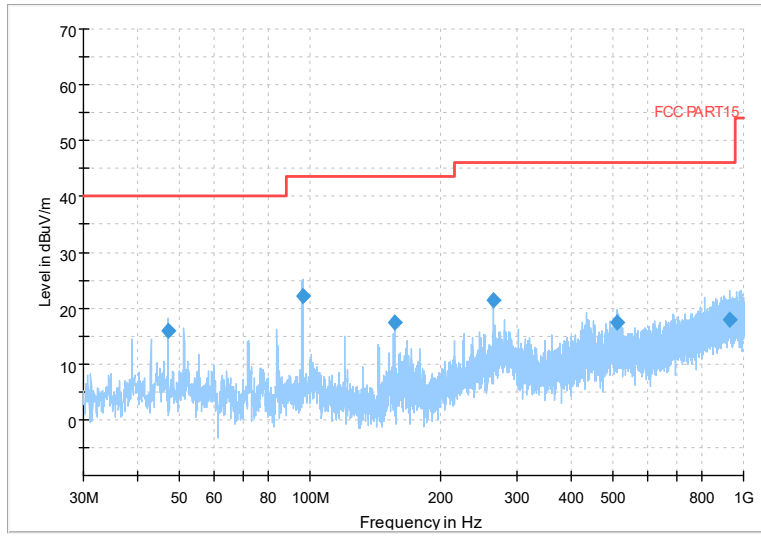

Full Spectrum

Preview Result 2-AVG Preview Result 1-PK+
00 WIFI FCC 5G AV54

Comment

Frequency Range: 18GHz -40GHz
Detector: Av mode and PK mode
Modulation type: 802.11a

Full Spectrum

Frequency Range: 30MHz -1GHz
Detector: QP mode
Modulation type: 802.11n(HT20)

Full Spectrum

Frequency Range: 1GHz -6GHz
Detector: Av mode and PK mode
Modulation type: 802.11n(HT20)

Full Spectrum

Frequency Range: 6GHz -18GHz
 Detector: Av mode and PK mode
 Modulation type: 802.11n(HT20)