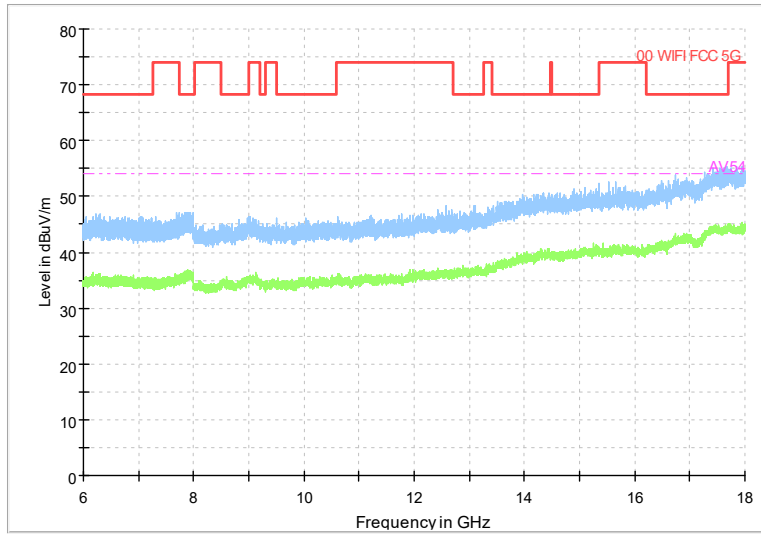

Full Spectrum

Frequency Range: 18GHz -40GHz
 Detector: Av mode and PK mode
 Test Mode: 802.11ac(VHT40)

Full Spectrum

Frequency Range: 30MHz -1GHz
Detector: QP mode

Test Mode: 802.11ax(HE40)

Full Spectrum

Frequency Range: 1GHz -6GHz
Detector: Av mode and PK mode
Test Mode: 802.11ax(HE40)

Full Spectrum

V

Frequency Range: 6GHz -18GHz
Detector: Av mode and PK mode
Test Mode: 802.11ax(HE40)

Full Spectrum

Frequency Range: 18GHz -40GHz
Detector: Av mode and PK mode
Test Mode: 802.11ax(HE40)

Carrier frequency (MHz): 5795
Channel No.:159

Frequency Range: 30MHz -1GHz
Detector: QP mode
Modulation type: 802.11n(HT40)

Frequency Range: 1GHz -6GHz
Detector: Av mode and PK mode
Modulation type: 802.11n(HT40)

Full Spectrum

Frequency Range: 6GHz -18GHz
Detector: Av mode and PK mode
Modulation type: 802.11n(HT40)