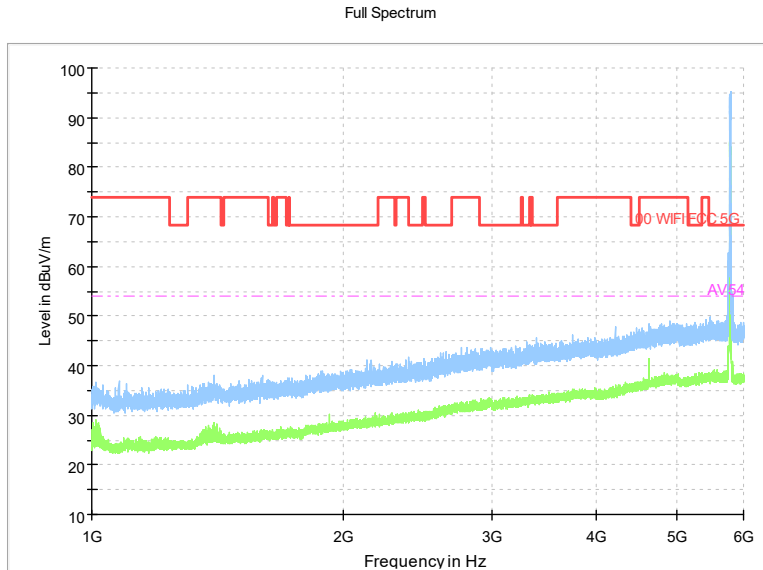

Full Spectrum

Frequency Range: 30MHz -1GHz
 Detector: QP mode
 Modulation type: 802.11n(HT20)

Full Spectrum

Frequency Range: 1GHz -6GHz
 Detector: Av mode and PK mode
 Modulation type: 802.11n(HT20)

Full Spectrum

Frequency Range: 6GHz -18GHz
Detector: Av mode and PK mode
Modulation type: 802.11n(HT20)

Full Spectrum

Preview Result 2-AVG Preview Result 1-PK+
00 WIFI FCC 5G AV54

Comment

Frequency Range: 18GHz -40GHz
Detector: Av mode and PK mode
Modulation type: 802.11n(HT20)

Frequency Range: 30MHz -1GHz
 Detector: QP mode
 Test Mode: 802.11ac(VHT20)

Frequency Range: 1GHz -6GHz
 Detector: Av mode and PK mode
 Test Mode: 802.11ac(VHT20)

Full Spectrum

Frequency Range: 6GHz -18GHz
 Detector: Av mode and PK mode
 Test Mode: 802.11ac(VHT20)