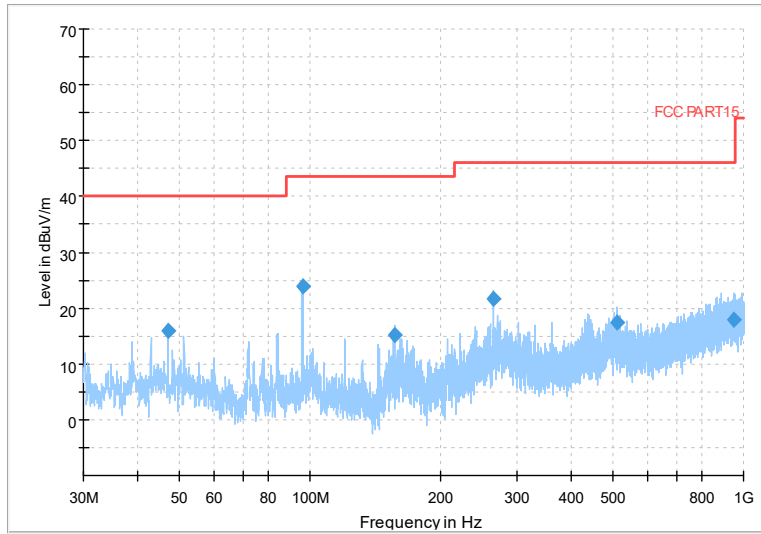

Full Spectrum

Preview Result 2-AVG Preview Result 1-PK+
00 WIFI FCC 5G AV54

Comment

Frequency Range: 18GHz -40GHz
Detector: Av mode and PK mode
Modulation type: 802.11a

Full Spectrum

Frequency Range: 30MHz -1GHz
Detector: QP mode
Modulation type: 802.11n(HT20)

Full Spectrum

Frequency Range: 1GHz -6GHz
Detector: Av mode and PK mode
Modulation type: 802.11n(HT20)

Full Spectrum

Frequency Range: 6GHz -18GHz
Detector: Av mode and PK mode
Modulation type: 802.11n(HT20)