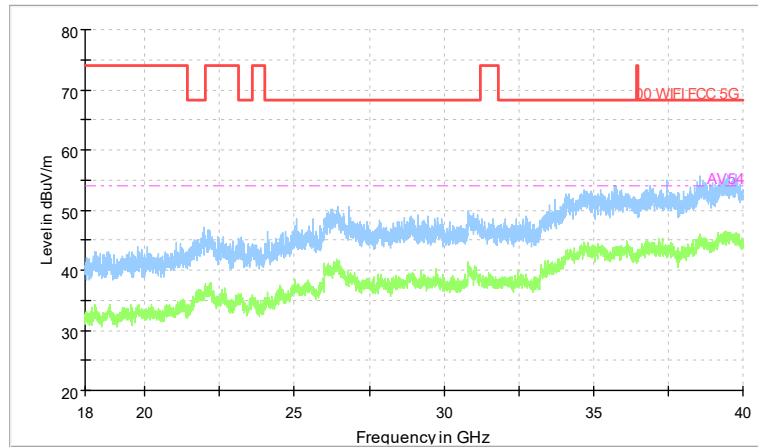

Frequency Range: 6GHz -18GHz
Detector: Av mode and PK mode
Modulation type: 802.11n(HT20)

Full Spectrum

Preview Result 2-AVG Preview Result 1-PK+
00 WIFI FCC 5G AV54

Comment

Frequency Range: 18GHz -40GHz
Detector: Av mode and PK mode
Modulation type: 802.11n(HT20)

Frequency Range: 30MHz -1GHz
 Detector: QP mode
 Test Mode: 802.11ac(VHT20)

Frequency Range: 1GHz -6GHz
 Detector: Av mode and PK mode
 Test Mode: 802.11ac(VHT20)

Full Spectrum

Frequency Range: 6GHz -18GHz
 Detector: Av mode and PK mode
 Test Mode: 802.11ac(VHT20)

Full Spectrum

Preview Result 2-AVG 00 WIFI FCC 5G
 Preview Result 1-PK+ AV54

Comment

Frequency Range: 18GHz -40GHz
 Detector: Av mode and PK mode
 Test Mode: 802.11ac(VHT20)

Full Spectrum

Frequency Range: 30MHz -1GHz
Detector: QP mode
Test Mode: 802.11ax(HE20)