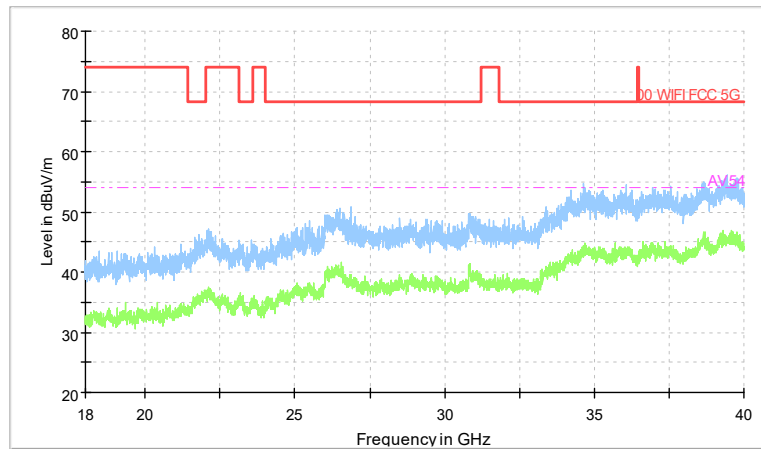

Frequency Range: 6GHz -18GHz
Detector: Av mode and PK mode
Test Mode: 802.11ac(VHT40)

Full Spectrum

Preview Result 2-AVG Preview Result 1-PK+
00 WIFI FCC 5G AV54

Comment

Frequency Range: 18GHz -40GHz
Detector: Av mode and PK mode
Test Mode: 802.11ac(VHT40)

Full Spectrum

Frequency Range: 30MHz -1GHz
 Detector: QP mode
 Test Mode: 802.11ax(HE40)

Full Spectrum

Frequency Range: 1GHz -6GHz
 Detector: Av mode and PK mode
 Test Mode: 802.11ax(HE40)

Full Spectrum

Frequency Range: 6GHz -18GHz
Detector: Av mode and PK mode
Test Mode: 802.11ax(HE40)

Full Spectrum

Preview Result 2-AVG Preview Result 1-PK+
00 WIFI FCC 5G AV54

Comment

Frequency Range: 18GHz -40GHz
Detector: Av mode and PK mode
Test Mode: 802.11ax(HE40)

Carrier frequency (MHz): 5710
Channel No.:142