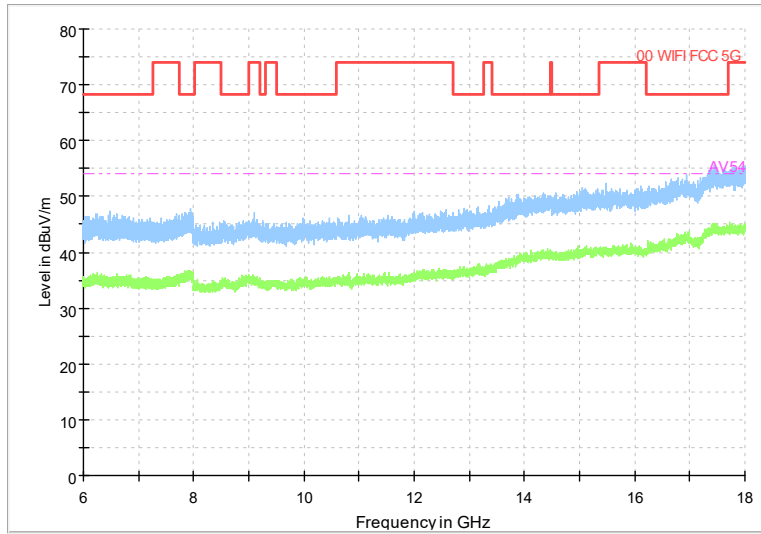

Frequency Range: 30MHz -1GHz
 Detector: QP mode
 Test Mode: 802.11ac(VHT20)

Frequency Range: 1GHz -6GHz
 Detector: Av mode and PK mode
 Test Mode: 802.11ac(VHT20)

Full Spectrum

Frequency Range: 6GHz -18GHz
 Detector: Av mode and PK mode
 Test Mode: 802.11ac(VHT20)

Full Spectrum

Preview Result 2-AVG 00 WIFI FCC 5G
 Preview Result 1-PK+ AV54

Comment

Frequency Range: 18GHz -40GHz
 Detector: Av mode and PK mode
 Test Mode: 802.11ac(VHT20)

Full Spectrum

Frequency Range: 30MHz -1GHz
Detector: QP mode
Test Mode: 802.11ax(HE20)

Full Spectrum

Frequency Range: 1GHz -6GHz
Detector: Av mode and PK mode
Test Mode: 802.11ax(HE20)

Full Spectrum

Frequency Range: 6GHz -18GHz
 Detector: Av mode and PK mode
 Test Mode: 802.11ax(HE20)

Full Spectrum