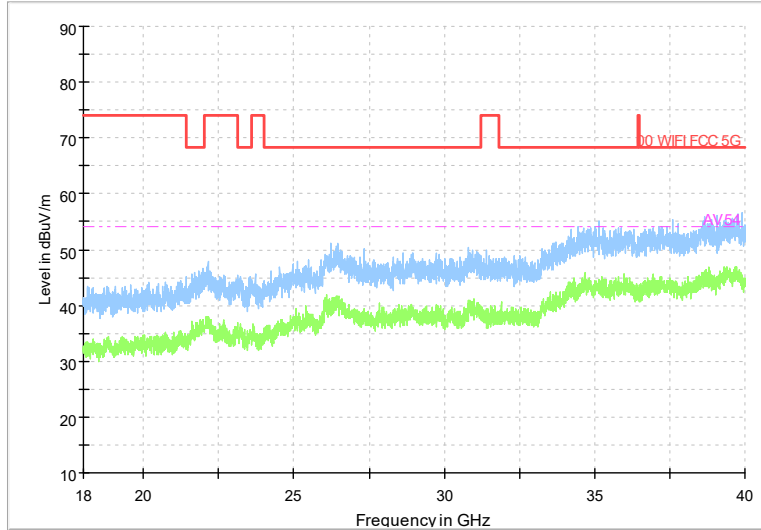

Full Spectrum

Frequency Range: 6GHz -18GHz
Detector: Av mode and PK mode
Test Mode: 802.11ax(HE20)

Full Spectrum

Preview Result 2-AVG Preview Result 1-PK+
00 WIFI FCC 5G AV54

Comment

Frequency Range: 18GHz -40GHz
Detector: Av mode and PK mode
Test Mode: 802.11ax(HE20)

Carrier frequency (MHz): 5755
 Channel No.:151

Frequency Range: 30MHz -1GHz
 Detector: QP mode
 Modulation type: 802.11n(HT40)

Frequency Range: 1GHz -6GHz
 Detector: Av mode and PK mode
 Modulation type: 802.11n(HT40)

Full Spectrum

Frequency Range: 6GHz -18GHz
 Detector: Av mode and PK mode
 Modulation type: 802.11n(HT40)

Full Spectrum

Frequency Range: 18GHz -40GHz
 Detector: Av mode and PK mode
 Modulation type: 802.11n(HT40)