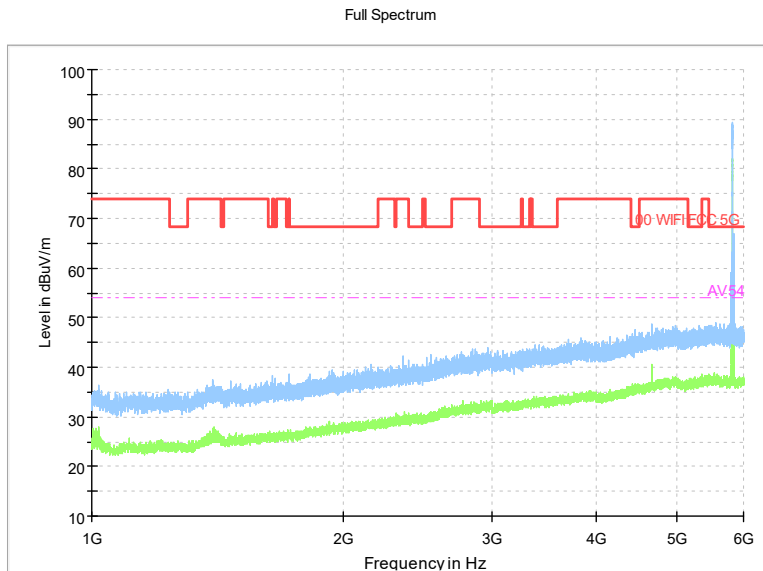

Full Spectrum

Frequency Range: 1GHz -6GHz
Detector: Av mode and PK mode
Test Mode: 802.11ax(HE20)

Full Spectrum

Frequency Range: 6GHz -18GHz
 Detector: Av mode and PK mode
 Test Mode: 802.11ax(HE20)

Full Spectrum

Preview Result 2-AVG Preview Result 1-PK+
 00 WIFI FCC 5G AV54

Comment

Frequency Range: 18GHz -40GHz
 Detector: Av mode and PK mode
 Test Mode: 802.11ax(HE20)

Carrier frequency (MHz): 5825
 Channel No.:165

Frequency Range: 30MHz -1GHz
 Detector: QP mode
 Modulation type: 802.11a

Frequency Range: 1GHz -6GHz
 Detector: Av mode and PK mode
 Modulation type: 802.11a

Full Spectrum

Frequency Range: 6GHz -18GHz
Detector: Av mode and PK mode
Modulation type: 802.11a