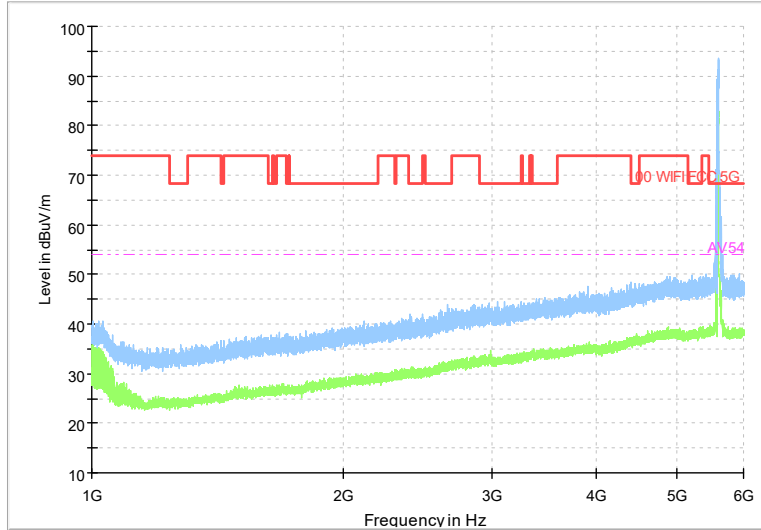

Full Spectrum

Frequency Range: 6GHz -18GHz
 Detector: Av mode and PK mode
 Modulation type: 802.11n(HT40)

Full Spectrum

Preview Result 2-AVG 00 WIFI FCC 5G
 Preview Result 1-PK+ AV54

Comment

Frequency Range: 18GHz -40GHz
 Detector: Av mode and PK mode
 Modulation type: 802.11n(HT40)

Full Spectrum

Frequency Range: 30MHz -1GHz
 Detector: QP mode
 Test Mode: 802.11ac(VHT40)

Full Spectrum

Frequency Range: 1GHz -6GHz
 Detector: Av mode and PK mode
 Test Mode: 802.11ac(VHT40)

Full Spectrum