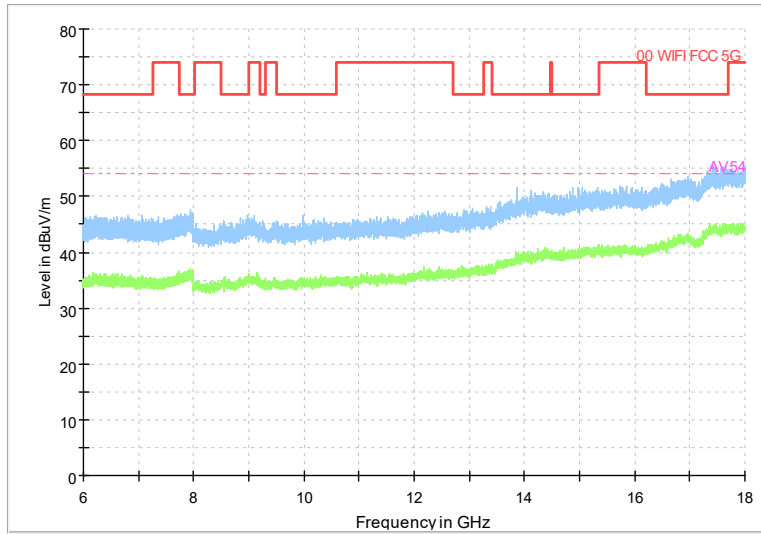

Frequency Range: 30MHz -1GHz
Detector: QP mode
Modulation type: 802.11n(HT40)

Frequency Range: 1GHz -6GHz
Detector: Av mode and PK mode
Modulation type: 802.11n(HT40)

Full Spectrum

Frequency Range: 6GHz -18GHz
Detector: Av mode and PK mode
Modulation type: 802.11n(HT40)

Full Spectrum

Frequency Range: 18GHz -40GHz
Detector: Av mode and PK mode
Modulation type: 802.11n(HT40)

Full Spectrum

Frequency Range: 30MHz -1GHz
Detector: QP mode
Test Mode: 802.11ac(VHT40)

Full Spectrum

Frequency Range: 1GHz -6GHz
Detector: Av mode and PK mode
Test Mode: 802.11ac(VHT40)

Full Spectrum

Frequency Range: 6GHz -18GHz
 Detector: Av mode and PK mode
 Test Mode: 802.11ac(VHT40)

Full Spectrum

Frequency Range: 18GHz -40GHz
 Detector: Av mode and PK mode
 Test Mode: 802.11ac(VHT40)