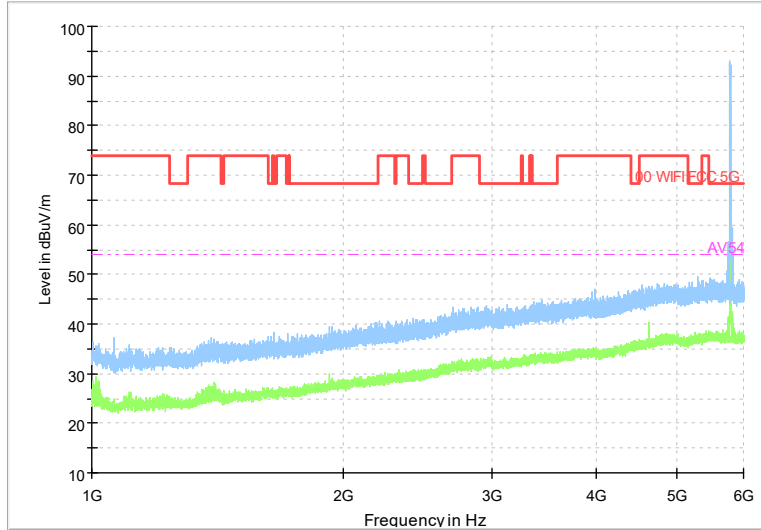

Full Spectrum

Frequency Range: 6GHz -18GHz
 Detector: Av mode and PK mode
 Modulation type: 802.11a

Full Spectrum

Preview Result 2-AVG Preview Result 1-PK+
 00 WIFI FCC 5G AV54

Comment

Frequency Range: 18GHz -40GHz
 Detector: Av mode and PK mode
 Modulation type: 802.11a

Full Spectrum

Frequency Range: 30MHz -1GHz
 Detector: QP mode
 Modulation type: 802.11n(HT20)

Full Spectrum

Frequency Range: 1GHz -6GHz
 Detector: Av mode and PK mode
 Modulation type: 802.11n(HT20)

Full Spectrum