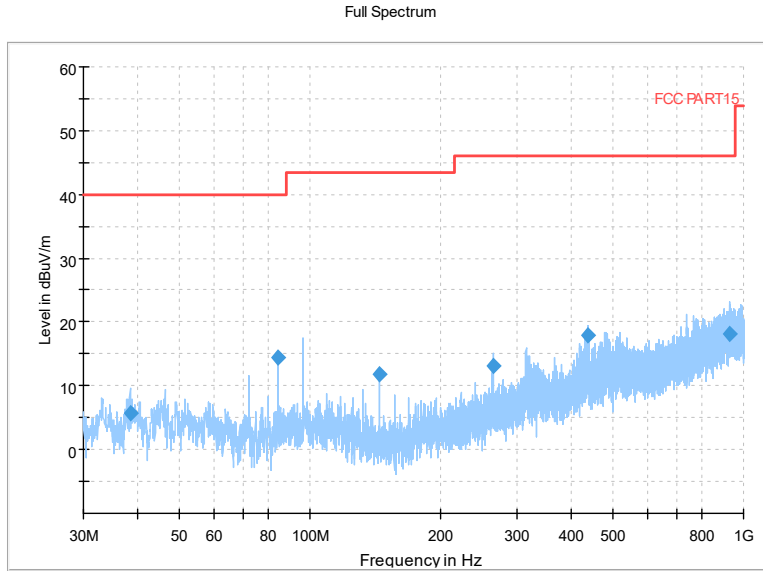

Preview Result 2-AVG Preview Result 1-PK+
00 WIFI FCC 5G AV54

Comment

Frequency Range: 18GHz -40GHz
Detector: Av mode and PK mode
Test Mode: 802.11ac(VHT40)

Full Spectrum

Frequency Range: 30MHz -1GHz
 Detector: QP mode
 Test Mode: 802.11ax(HE40)

Full Spectrum

Frequency Range: 1GHz -6GHz
 Detector: Av mode and PK mode
 Test Mode: 802.11ax(HE40)

Full Spectrum

Frequency Range: 6GHz -18GHz
 Detector: Av mode and PK mode
 Test Mode: 802.11ax(HE40)

Full Spectrum

Preview Result 2-AVG Preview Result 1-PK+
 00 WIFI FCC 5G AV54

Comment

Frequency Range: 18GHz -40GHz
 Detector: Av mode and PK mode
 Test Mode: 802.11ax(HE40)

Carrier frequency (MHz): 5745
 Channel No.:149