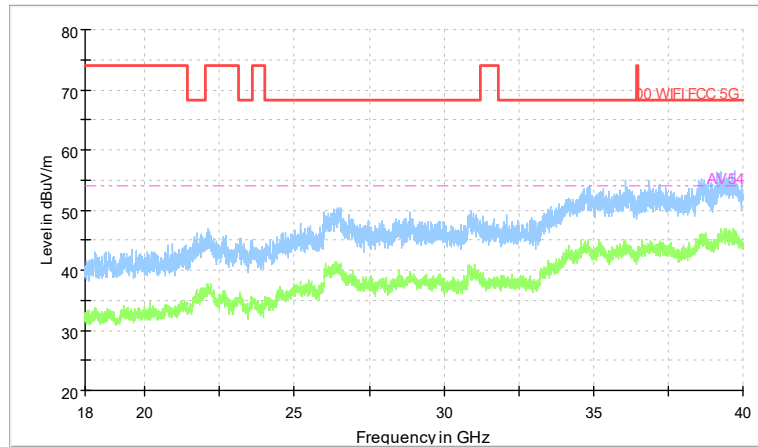

Full Spectrum

Frequency Range: 6GHz -18GHz
 Detector: Av mode and PK mode
 Modulation type: 802.11n(HT40)

Full Spectrum

Preview Result 2-AVG 00 WIFI FCC 5G
 Preview Result 1-PK+ AV54

Comment

Frequency Range: 18GHz -40GHz
 Detector: Av mode and PK mode
 Modulation type: 802.11n(HT40)

Full Spectrum

Frequency Range: 30MHz -1GHz
 Detector: QP mode
 Test Mode: 802.11ac(VHT40)

Full Spectrum

Frequency Range: 1GHz -6GHz
 Detector: Av mode and PK mode
 Test Mode: 802.11ac(VHT40)

Full Spectrum

Frequency Range: 6GHz -18GHz
Detector: Av mode and PK mode
Test Mode: 802.11ac(VHT40)

Full Spectrum

Preview Result 2-AVG Preview Result 1-PK+
00 WIFI FCC 5G AV54

Comment

Frequency Range: 18GHz -40GHz
Detector: Av mode and PK mode
Test Mode: 802.11ac(VHT40)