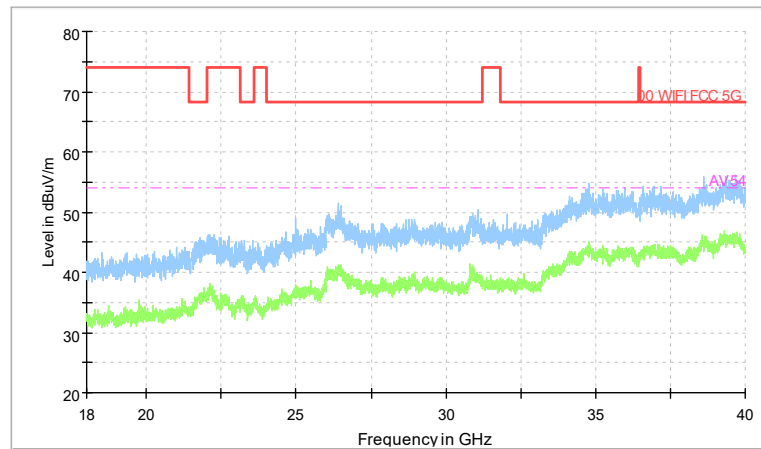

Full Spectrum

Frequency Range: 6GHz -18GHz
Detector: Av mode and PK mode
Test Mode: 802.11ax(HE20)

Full Spectrum

Preview Result 2-AVG Preview Result 1-PK+
00 WIFI FCC 5G AV54

Comment

Frequency Range: 18GHz -40GHz
Detector: Av mode and PK mode
Test Mode: 802.11ax(HE20)

Carrier frequency (MHz): 5785
 Channel No.:157

Frequency Range: 30MHz -1GHz
 Detector: QP mode
 Modulation type: 802.11a

Frequency Range: 1GHz -6GHz
 Detector: Av mode and PK mode
 Modulation type: 802.11a

Full Spectrum

Frequency Range: 6GHz -18GHz
 Detector: Av mode and PK mode
 Modulation type: 802.11a

Full Spectrum

Preview Result 2-AVG Preview Result 1-PK+
 00 WIFI FCC 5G AV54

Comment

Frequency Range: 18GHz -40GHz
 Detector: Av mode and PK mode
 Modulation type: 802.11a