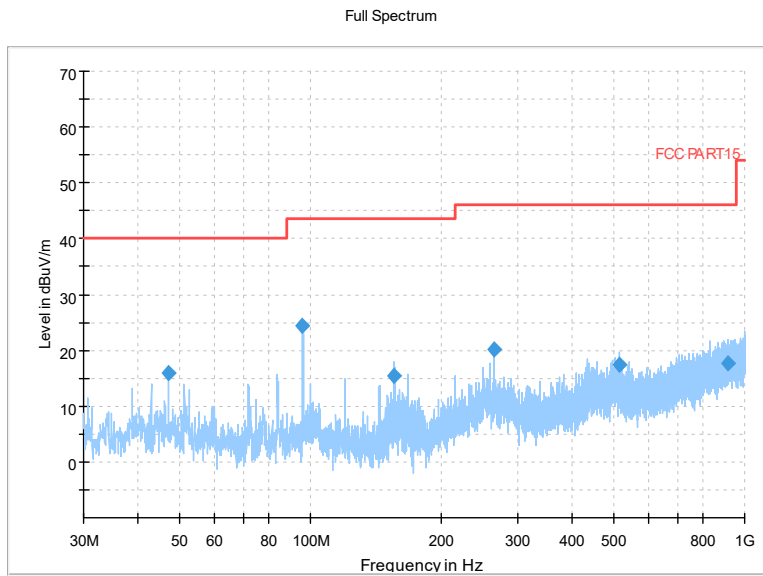

Carrier frequency (MHz): 5755
Channel No.:151

Frequency Range: 30MHz -1GHz
Detector: QP mode
Modulation type: 802.11n(HT40)