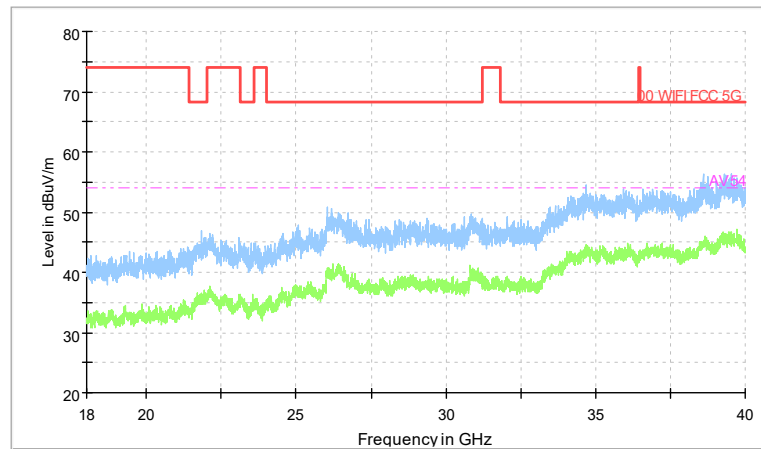

Preview Result 2-AVG Preview Result 1-PK+
 00 WIFI FCC 5G AV54

Comment

Frequency Range: 18GHz -40GHz
 Detector: Av mode and PK mode
 Test Mode: 802.11ax(HE40)

Carrier frequency (MHz): 5745
 Channel No.:149

Frequency Range: 30MHz -1GHz
 Detector: QP mode
 Modulation type: 802.11a

Frequency Range: 1GHz -6GHz
 Detector: Av mode and PK mode
 Modulation type: 802.11a

Full Spectrum

Frequency Range: 6GHz -18GHz
Detector: Av mode and PK mode
Modulation type: 802.11a

Full Spectrum

Preview Result 2-AVG Preview Result 1-PK+
00 WIFI FCC 5G AV54

Comment

Frequency Range: 18GHz -40GHz
Detector: Av mode and PK mode
Modulation type: 802.11a

Full Spectrum

Frequency Range: 30MHz -1GHz
Detector: QP mode
Modulation type: 802.11n(HT20)