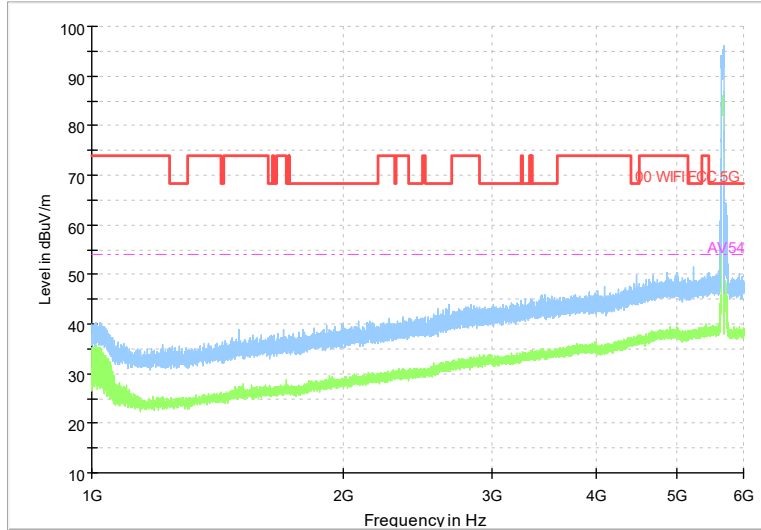

Full Spectrum

Frequency Range: 1GHz -6GHz
 Detector: Av mode and PK mode
 Test Mode: 802.11ac(VHT40)

Full Spectrum

Frequency Range: 6GHz -18GHz
Detector: Av mode and PK mode
Test Mode: 802.11ac(VHT40)

Full Spectrum

Preview Result 2-AVG Preview Result 1-PK+
00 WIFI FCC 5G AV54

Comment

Frequency Range: 18GHz -40GHz
Detector: Av mode and PK mode
Test Mode: 802.11ac(VHT40)

Full Spectrum

Frequency Range: 30MHz -1GHz
 Detector: QP mode
 Test Mode: 802.11ax(HE40)

Full Spectrum

Frequency Range: 1GHz -6GHz
 Detector: Av mode and PK mode
 Test Mode: 802.11ax(HE40)

Full Spectrum

Frequency Range: 6GHz -18GHz
 Detector: Av mode and PK mode
 Test Mode: 802.11ax(HE40)

Full Spectrum