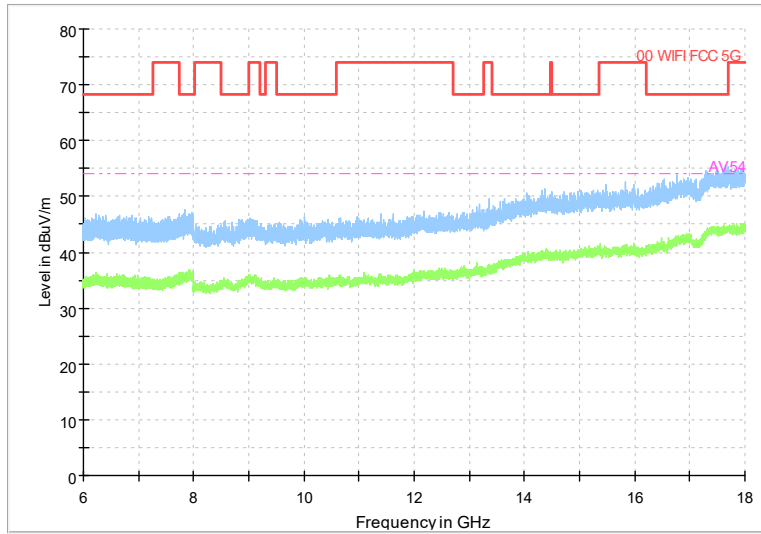

Full Spectrum

Frequency Range: 30MHz -1GHz
 Detector: QP mode
 Test Mode: 802.11ax(HE40)

Full Spectrum

Frequency Range: 1GHz -6GHz
 Detector: Av mode and PK mode
 Test Mode: 802.11ax(HE40)

Full Spectrum

Frequency Range: 6GHz -18GHz
Detector: Av mode and PK mode
Test Mode: 802.11ax(HE40)

Full Spectrum

Preview Result 2-AVG Preview Result 1-PK+
00 WIFI FCC 5G AV54

Comment

Frequency Range: 18GHz -40GHz
Detector: Av mode and PK mode
Test Mode: 802.11ax(HE40)

Carrier frequency (MHz): 5710
Channel No.:142

Frequency Range: 30MHz -1GHz
Detector: QP mode
Modulation type: 802.11n(HT40)

Frequency Range: 1GHz -6GHz
Detector: Av mode and PK mode
Modulation type: 802.11n(HT40)

Full Spectrum

Frequency Range: 6GHz -18GHz
 Detector: Av mode and PK mode
 Modulation type: 802.11n(HT40)

Full Spectrum

Preview Result 2-AVG Preview Result 1-PK+
 00 WIFI FCC 5G AV54

Comment

Frequency Range: 18GHz -40GHz
 Detector: Av mode and PK mode
 Modulation type: 802.11n(HT40)

Full Spectrum

Frequency Range: 30MHz -1GHz
 Detector: QP mode
 Test Mode: 802.11ac(VHT40)