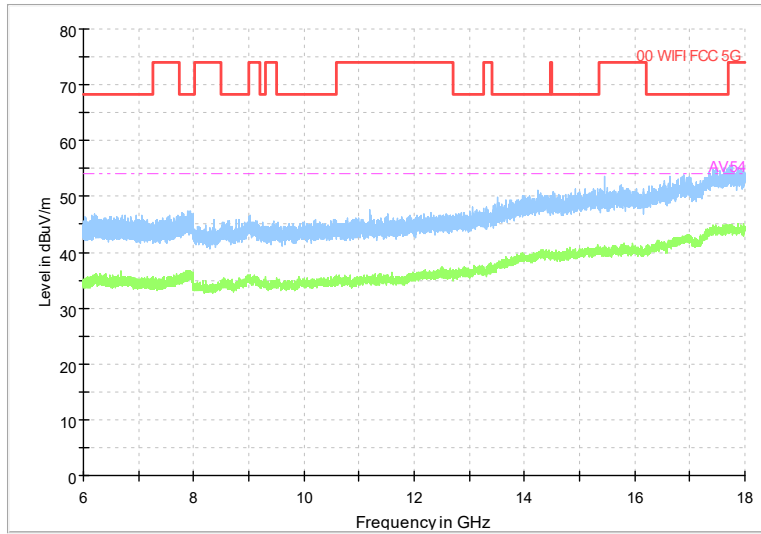

Full Spectrum

Frequency Range: 6GHz -18GHz
Detector: Av mode and PK mode
Test Mode: 802.11ax(HE20)

Full Spectrum

Preview Result 2-AVG Preview Result 1-PK+
00 WIFI FCC 5G AV54

Comment

Frequency Range: 18GHz -40GHz
Detector: Av mode and PK mode
Test Mode: 802.11ax(HE20)

Carrier frequency (MHz): 5755
 Channel No.:151

Frequency Range: 30MHz -1GHz
 Detector: QP mode
 Modulation type: 802.11n(HT40)

Frequency Range: 1GHz -6GHz
 Detector: Av mode and PK mode
 Modulation type: 802.11n(HT40)

Full Spectrum

Frequency Range: 6GHz -18GHz
 Detector: Av mode and PK mode
 Modulation type: 802.11n(HT40)

Full Spectrum

Frequency Range: 18GHz -40GHz
 Detector: Av mode and PK mode
 Modulation type: 802.11n(HT40)