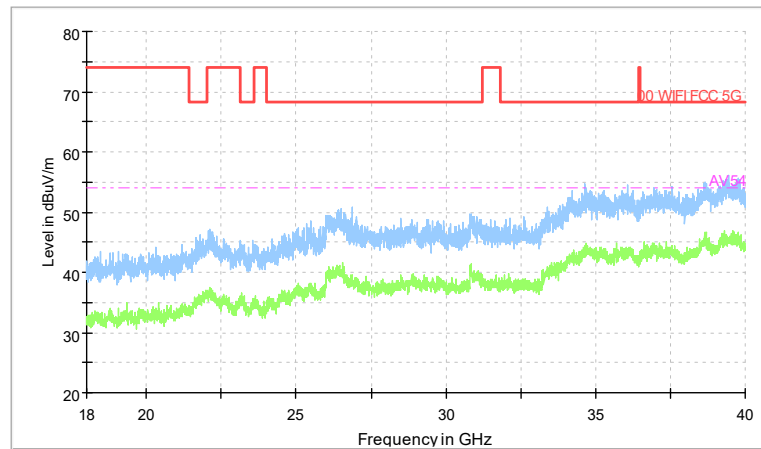

Full Spectrum

Frequency Range: 6GHz -18GHz
 Detector: Av mode and PK mode
 Modulation type: 802.11n(HT40)

Full Spectrum

Preview Result 2-AVG 00 WIFI FCC 5G
 Preview Result 1-PK+ AV54

Comment

Frequency Range: 18GHz -40GHz
 Detector: Av mode and PK mode
 Modulation type: 802.11n(HT40)

Full Spectrum

Frequency Range: 30MHz -1GHz
 Detector: QP mode
 Test Mode: 802.11ac(VHT40)

Full Spectrum

Frequency Range: 1GHz -6GHz
 Detector: Av mode and PK mode
 Test Mode: 802.11ac(VHT40)

Full Spectrum

Frequency Range: 6GHz -18GHz
Detector: Av mode and PK mode
Test Mode: 802.11ac(VHT40)

Full Spectrum

Preview Result 2-AVG Preview Result 1-PK+
00 WIFI FCC 5G AV54

Comment

Frequency Range: 18GHz -40GHz
Detector: Av mode and PK mode
Test Mode: 802.11ac(VHT40)