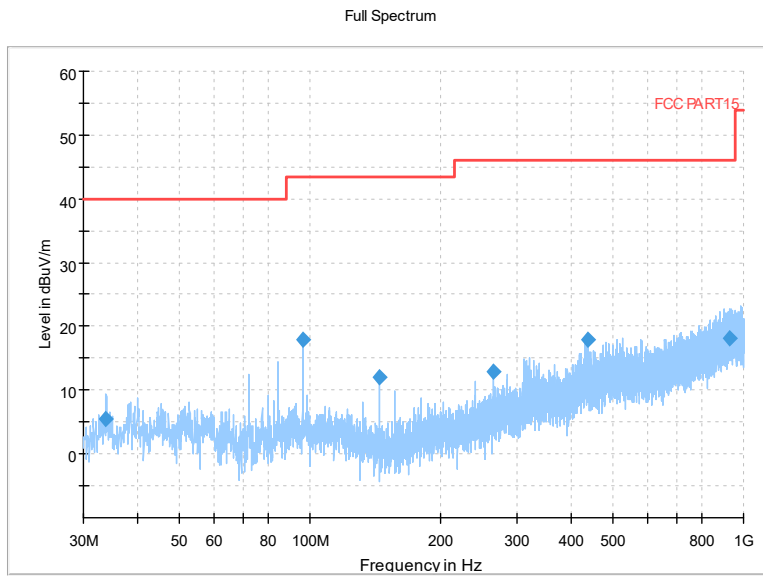

Full Spectrum

Preview Result 2-AVG Preview Result 1-PK+
00 WIFI FCC 5G AV54

Comment

Frequency Range: 18GHz -40GHz
Detector: Av mode and PK mode
Test Mode: 802.11ax(HE40)

Carrier frequency (MHz): 5710
Channel No.:142