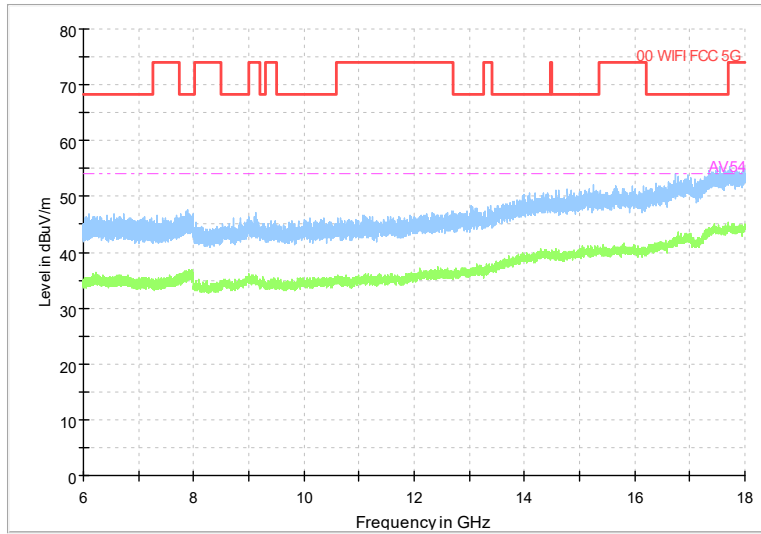

Frequency Range: 1GHz -6GHz
 Detector: Av mode and PK mode
 Test Mode: 802.11ac(VHT20)

Full Spectrum

Frequency Range: 6GHz -18GHz
Detector: Av mode and PK mode
Test Mode: 802.11ac(VHT20)

Full Spectrum

Preview Result 2-AVG Preview Result 1-PK+
00 WIFI FCC 5G AV54

Comment

Frequency Range: 18GHz -40GHz
Detector: Av mode and PK mode
Test Mode: 802.11ac(VHT20)

Full Spectrum

Frequency Range: 30MHz -1GHz
Detector: QP mode
Test Mode: 802.11ax(HE20)

Full Spectrum

Frequency Range: 1GHz -6GHz
Detector: Av mode and PK mode
Test Mode: 802.11ax(HE20)

Full Spectrum

Frequency Range: 6GHz -18GHz
Detector: Av mode and PK mode
Test Mode: 802.11ax(HE20)

Full Spectrum

Preview Result 2-AVG Preview Result 1-PK+
00 WIFI FCC 5G AV54

Comment

Frequency Range: 18GHz -40GHz
Detector: Av mode and PK mode
Test Mode: 802.11ax(HE20)