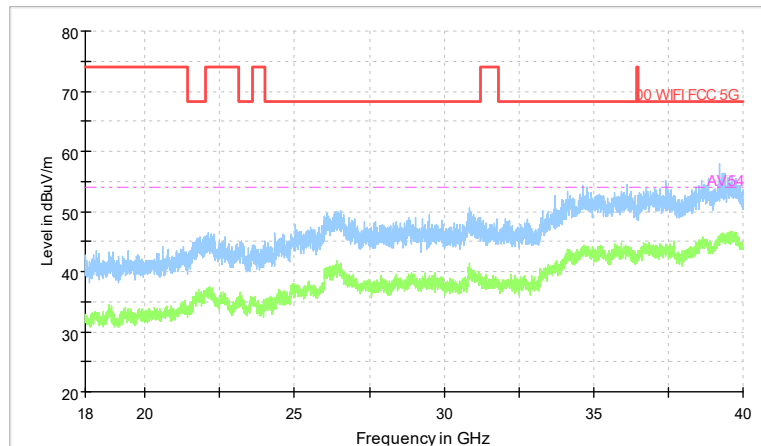

Preview Result 2-AVG Preview Result 1-PK+
00 WIFI FCC 5G AV54

Comment

Frequency Range: 18GHz -40GHz
Detector: Av mode and PK mode
Test Mode: 802.11ac(VHT40)

Full Spectrum

Frequency Range: 30MHz -1GHz
 Detector: QP mode
 Test Mode: 802.11ax(HE40)

Full Spectrum

Frequency Range: 1GHz -6GHz
 Detector: Av mode and PK mode
 Test Mode: 802.11ax(HE40)

Full Spectrum

Frequency Range: 6GHz -18GHz
 Detector: Av mode and PK mode
 Test Mode: 802.11ax(HE40)

Full Spectrum

Preview Result 2-AVG Preview Result 1-PK+
 00 WIFI FCC 5G AV54

Comment

Frequency Range: 18GHz -40GHz
 Detector: Av mode and PK mode
 Test Mode: 802.11ax(HE40)

Carrier frequency (MHz): 5745
 Channel No.:149