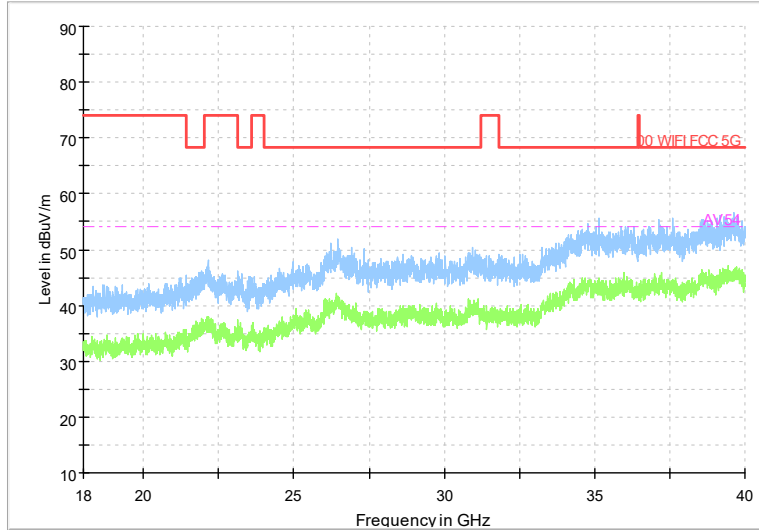

Full Spectrum

Frequency Range: 30MHz -1GHz
Detector: QP mode

Test Mode: 802.11ac(VHT40)

Full Spectrum

Frequency Range: 1GHz -6GHz
Detector: Av mode and PK mode
Test Mode: 802.11ac(VHT40)

Full Spectrum

V

Frequency Range: 6GHz -18GHz
 Detector: Av mode and PK mode
 Test Mode: 802.11ac(VHT40)

Full Spectrum

Frequency Range: 18GHz -40GHz
 Detector: Av mode and PK mode
 Test Mode: 802.11ac(VHT40)

Full Spectrum

Frequency Range: 30MHz -1GHz
Detector: QP mode

Test Mode: 802.11ax(HE40)

Full Spectrum

Frequency Range: 1GHz -6GHz
Detector: Av mode and PK mode
Test Mode: 802.11ax(HE40)

Full Spectrum

V

Frequency Range: 6GHz -18GHz
Detector: Av mode and PK mode
Test Mode: 802.11ax(HE40)

Full Spectrum

Frequency Range: 18GHz -40GHz
Detector: Av mode and PK mode
Test Mode: 802.11ax(HE40)

Carrier frequency (MHz): 5795
Channel No.:159