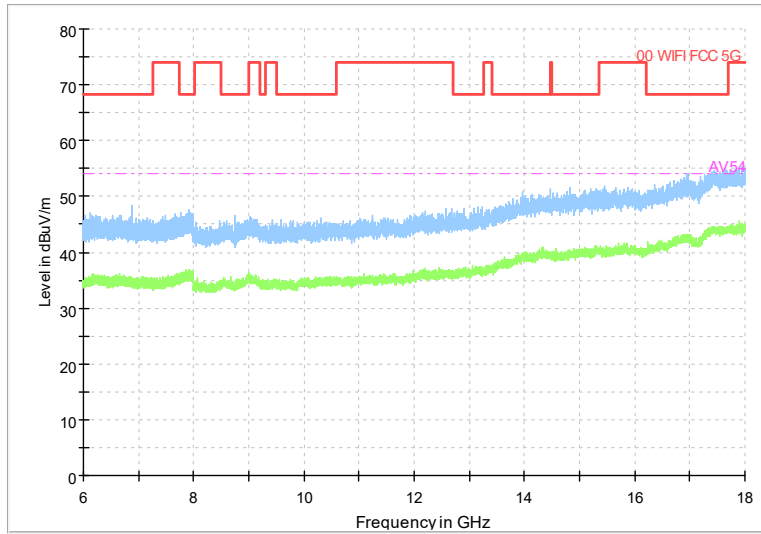

Full Spectrum

Frequency Range: 1GHz -6GHz
Detector: Av mode and PK mode
Test Mode: 802.11ax(HE20)

Full Spectrum

Frequency Range: 6GHz -18GHz
 Detector: Av mode and PK mode
 Test Mode: 802.11ax(HE20)

Full Spectrum

Preview Result 2-AVG Preview Result 1-PK+
 00 WIFI FCC 5G AV54

Comment

Frequency Range: 18GHz -40GHz
 Detector: Av mode and PK mode
 Test Mode: 802.11ax(HE20)

Carrier frequency (MHz): 5825
 Channel No.:165

Frequency Range: 30MHz -1GHz
 Detector: QP mode
 Modulation type: 802.11a

Frequency Range: 1GHz -6GHz
 Detector: Av mode and PK mode
 Modulation type: 802.11a

Full Spectrum

Frequency Range: 6GHz -18GHz
Detector: Av mode and PK mode
Modulation type: 802.11a