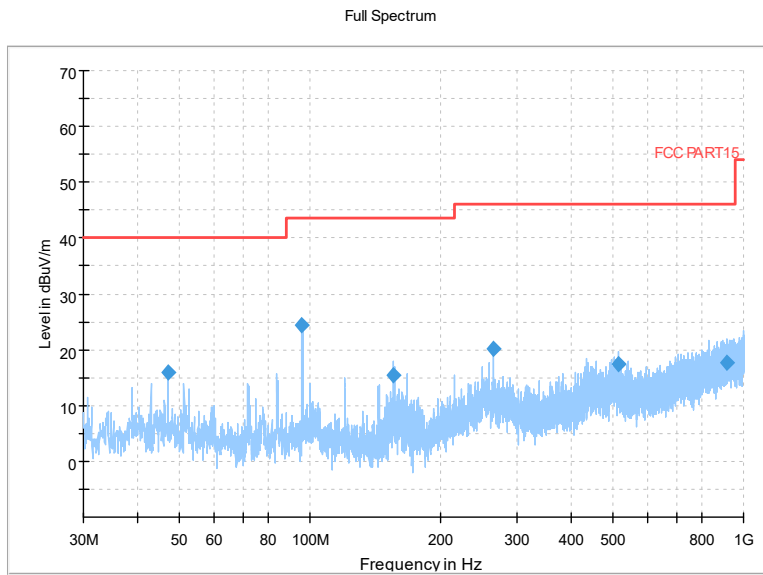

Full Spectrum

Preview Result 2-AVG Preview Result 1-PK+
00 WIFI FCC 5G AV54

Comment

Frequency Range: 18GHz -40GHz
Detector: Av mode and PK mode
Modulation type: 802.11a

Full Spectrum

Frequency Range: 30MHz -1GHz
Detector: QP mode
Modulation type: 802.11n(HT20)

Full Spectrum

Frequency Range: 1GHz -6GHz
Detector: Av mode and PK mode
Modulation type: 802.11n(HT20)

Full Spectrum

Frequency Range: 6GHz -18GHz
 Detector: Av mode and PK mode
 Modulation type: 802.11n(HT20)

Full Spectrum

Preview Result 2-AVG Preview Result 1-PK+
 00 WIFI FCC 5G AV54

Comment

Frequency Range: 18GHz -40GHz
 Detector: Av mode and PK mode
 Modulation type: 802.11n(HT20)

Frequency Range: 30MHz -1GHz
 Detector: QP mode
 Test Mode: 802.11ac(VHT20)