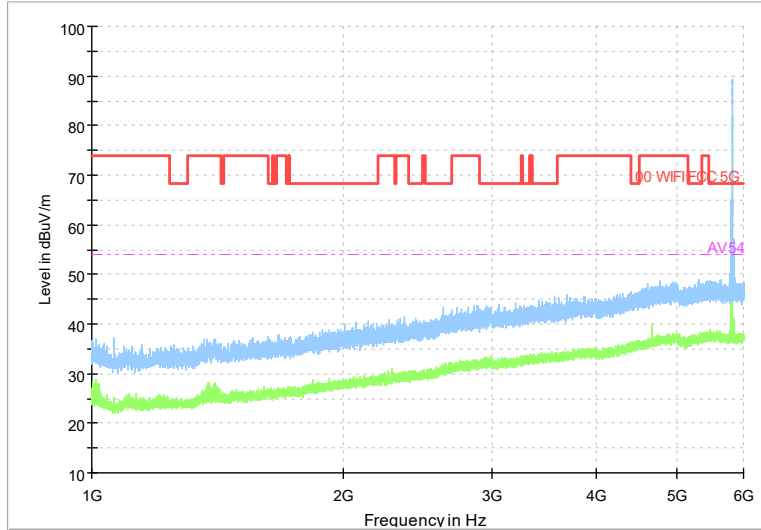

Frequency Range: 30MHz -1GHz
 Detector: QP mode
 Modulation type: 802.11a

Frequency Range: 1GHz -6GHz
 Detector: Av mode and PK mode
 Modulation type: 802.11a

Full Spectrum

Frequency Range: 6GHz -18GHz
Detector: Av mode and PK mode
Modulation type: 802.11a

Full Spectrum

Preview Result 2-AVG Preview Result 1-PK+
00 WIFI FCC 5G AV54

Comment

Frequency Range: 18GHz -40GHz
Detector: Av mode and PK mode
Modulation type: 802.11a

Full Spectrum

Frequency Range: 30MHz -1GHz
Detector: QP mode
Modulation type: 802.11n(HT20)

Full Spectrum

Frequency Range: 1GHz -6GHz
Detector: Av mode and PK mode
Modulation type: 802.11n(HT20)

Full Spectrum

Frequency Range: 6GHz -18GHz
 Detector: Av mode and PK mode
 Modulation type: 802.11n(HT20)