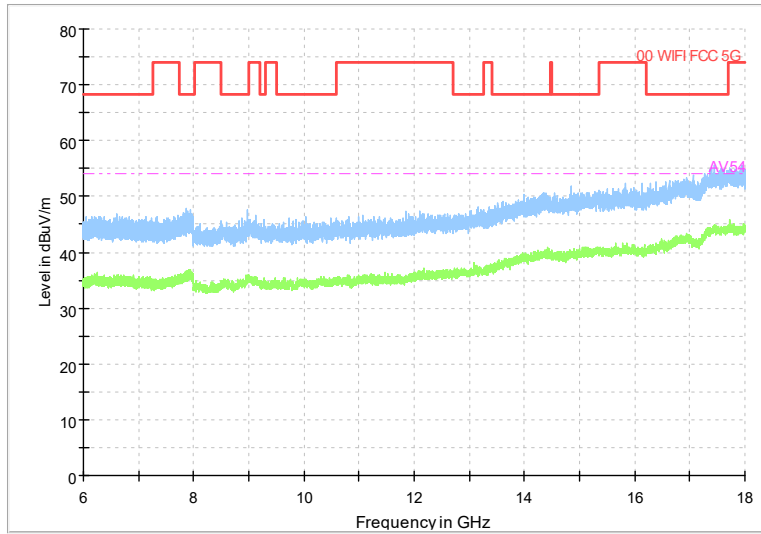

Frequency Range: 1GHz -6GHz
 Detector: Av mode and PK mode
 Test Mode: 802.11ac(VHT20)

Full Spectrum

Frequency Range: 6GHz -18GHz
 Detector: Av mode and PK mode
 Test Mode: 802.11ac(VHT20)

Full Spectrum

Preview Result 2-AVG 00 WIFI FCC 5G
 Preview Result 1-PK+ AV54

Comment

Frequency Range: 18GHz -40GHz
 Detector: Av mode and PK mode
 Test Mode: 802.11ac(VHT20)

Full Spectrum

Frequency Range: 30MHz -1GHz
Detector: QP mode
Test Mode: 802.11ax(HE20)

Full Spectrum

Frequency Range: 1GHz -6GHz
Detector: Av mode and PK mode
Test Mode: 802.11ax(HE20)

Full Spectrum

Frequency Range: 6GHz -18GHz
Detector: Av mode and PK mode
Test Mode: 802.11ax(HE20)

Full Spectrum

Preview Result 2-AVG Preview Result 1-PK+
00 WIFI FCC 5G AV54

Comment

Frequency Range: 18GHz -40GHz
Detector: Av mode and PK mode
Test Mode: 802.11ax(HE20)