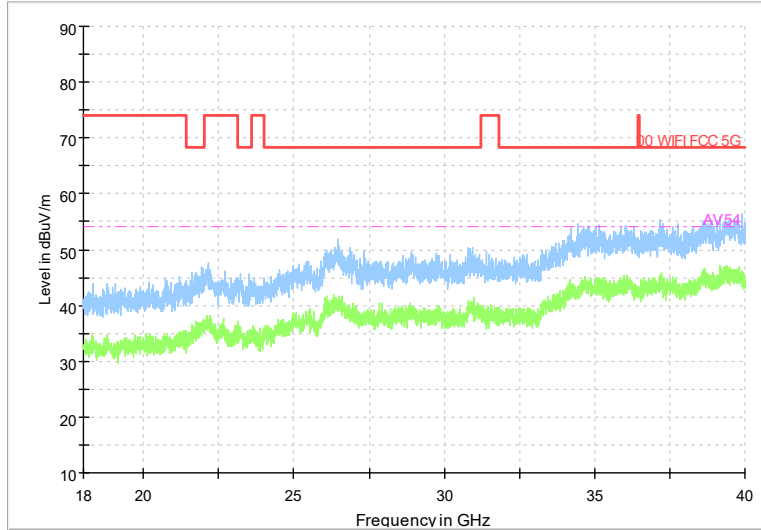

Frequency Range: 30MHz -1GHz
Detector: QP mode
Modulation type: 802.11n(HT40)

Frequency Range: 1GHz -6GHz
Detector: Av mode and PK mode
Modulation type: 802.11n(HT40)

Full Spectrum

Frequency Range: 6GHz -18GHz
Detector: Av mode and PK mode
Modulation type: 802.11n(HT40)

Full Spectrum

Frequency Range: 18GHz -40GHz
Detector: Av mode and PK mode
Modulation type: 802.11n(HT40)

Full Spectrum

Frequency Range: 30MHz -1GHz
Detector: QP mode
Test Mode: 802.11ac(VHT40)

Full Spectrum

Frequency Range: 1GHz -6GHz
Detector: Av mode and PK mode
Test Mode: 802.11ac(VHT40)

Full Spectrum

Frequency Range: 6GHz -18GHz
 Detector: Av mode and PK mode
 Test Mode: 802.11ac(VHT40)

Full Spectrum

Frequency Range: 18GHz -40GHz
 Detector: Av mode and PK mode
 Test Mode: 802.11ac(VHT40)