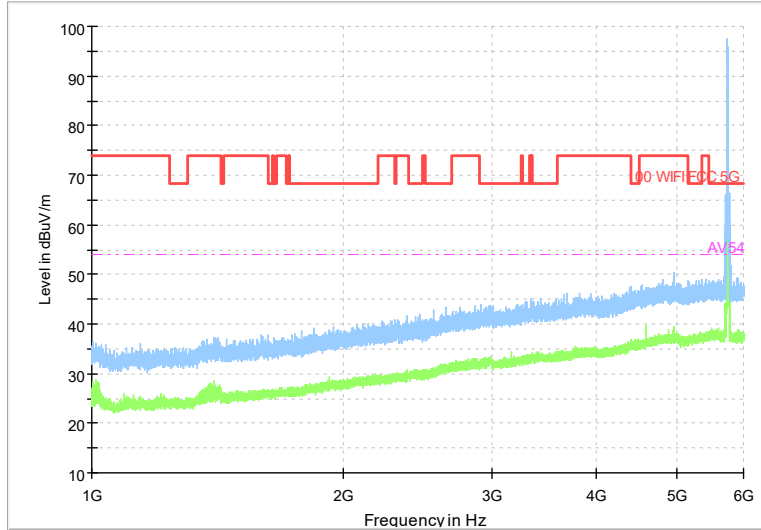

Frequency Range: 1GHz -6GHz
 Detector: Av mode and PK mode
 Test Mode: 802.11ac(VHT20)

Full Spectrum

Frequency Range: 6GHz -18GHz
Detector: Av mode and PK mode
Test Mode: 802.11ac(VHT20)

Full Spectrum

Preview Result 2-AVG Preview Result 1-PK+
00 WIFI FCC 5G AV54

Comment

Frequency Range: 18GHz -40GHz
Detector: Av mode and PK mode
Test Mode: 802.11ac(VHT20)

Full Spectrum

Frequency Range: 30MHz -1GHz
Detector: QP mode
Test Mode: 802.11ax(HE20)

Full Spectrum

Frequency Range: 1GHz -6GHz
Detector: Av mode and PK mode
Test Mode: 802.11ax(HE20)

Full Spectrum

Frequency Range: 6GHz -18GHz
Detector: Av mode and PK mode
Test Mode: 802.11ax(HE20)

Full Spectrum

Preview Result 2-AVG Preview Result 1-PK+
00 WIFI FCC 5G AV54

Comment

Frequency Range: 18GHz -40GHz
Detector: Av mode and PK mode
Test Mode: 802.11ax(HE20)