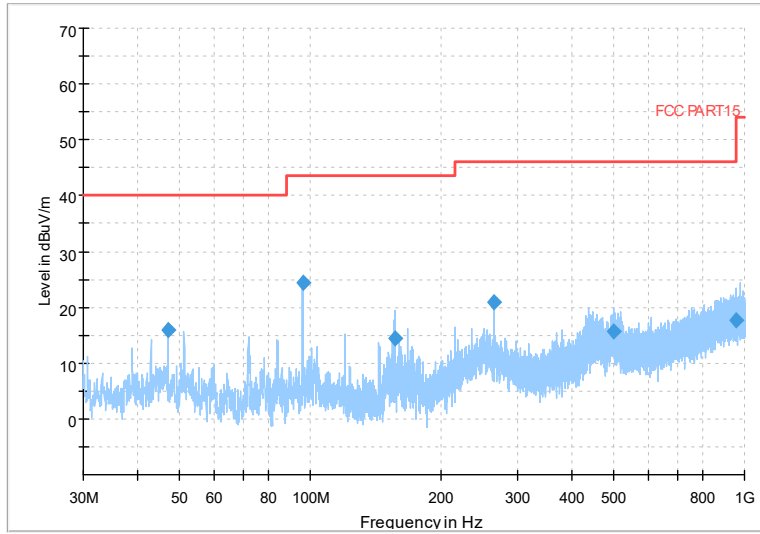

Full Spectrum

Frequency Range: 18GHz -40GHz
Detector: Av mode and PK mode
Modulation type: 802.11n(HT40)

Full Spectrum

Frequency Range: 30MHz -1GHz
Detector: QP mode
Test Mode: 802.11ac(VHT40)

Full Spectrum

Frequency Range: 1GHz -6GHz
Detector: Av mode and PK mode
Test Mode: 802.11ac(VHT40)

Full Spectrum

Frequency Range: 6GHz -18GHz
 Detector: Av mode and PK mode
 Test Mode: 802.11ac(VHT40)

Full Spectrum

Frequency Range: 18GHz -40GHz
 Detector: Av mode and PK mode
 Test Mode: 802.11ac(VHT40)

Full Spectrum

Frequency Range: 30MHz -1GHz
Detector: QP mode
Test Mode: 802.11ax(HE40)

Full Spectrum

Frequency Range: 1GHz -6GHz
Detector: Av mode and PK mode
Test Mode: 802.11ax(HE40)

Full Spectrum

Frequency Range: 6GHz -18GHz
Detector: Av mode and PK mode
Test Mode: 802.11ax(HE40)