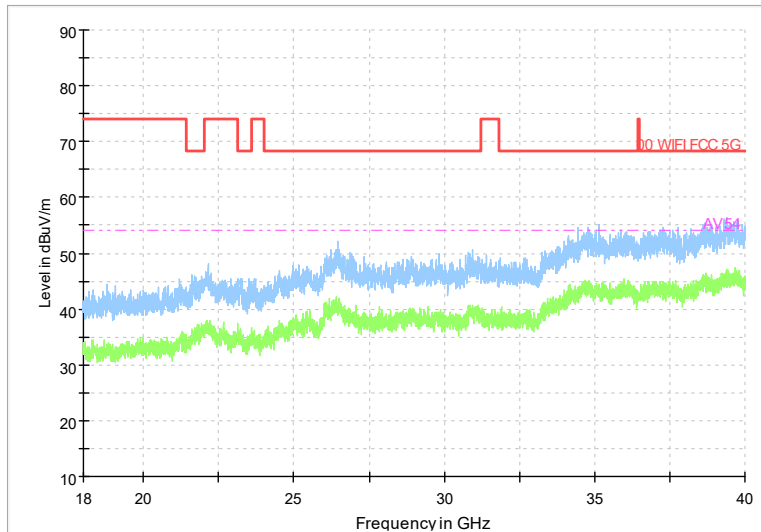

Full Spectrum

V

Frequency Range: 6GHz -18GHz
Detector: Av mode and PK mode
Test Mode: 802.11ax(HE40)

Full Spectrum

Frequency Range: 18GHz -40GHz
Detector: Av mode and PK mode
Test Mode: 802.11ax(HE40)

Carrier frequency (MHz): 5795
Channel No.:159

Frequency Range: 30MHz -1GHz
Detector: QP mode
Modulation type: 802.11n(HT40)

Frequency Range: 1GHz -6GHz
Detector: Av mode and PK mode
Modulation type: 802.11n(HT40)

Full Spectrum

Frequency Range: 6GHz -18GHz
Detector: Av mode and PK mode
Modulation type: 802.11n(HT40)

Full Spectrum

Frequency Range: 18GHz -40GHz
Detector: Av mode and PK mode
Modulation type: 802.11n(HT40)

Full Spectrum

Frequency Range: 30MHz -1GHz
Detector: QP mode
Test Mode: 802.11ac(VHT40)

Full Spectrum