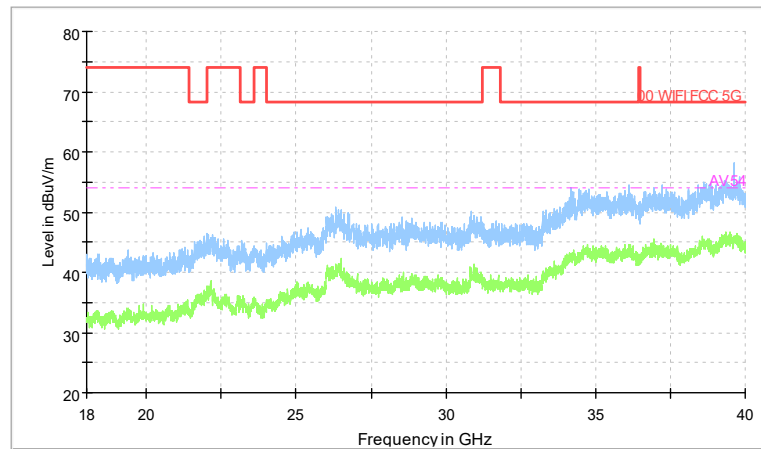

Full Spectrum

Preview Result 2-AVG Preview Result 1-PK+
00 WIFI FCC 5G AV54

Comment

Frequency Range: 18GHz -40GHz
Detector: Av mode and PK mode
Modulation type: 802.11a

Full Spectrum

Frequency Range: 30MHz -1GHz
Detector: QP mode
Modulation type: 802.11n(HT20)

Full Spectrum

Frequency Range: 1GHz -6GHz
Detector: Av mode and PK mode
Modulation type: 802.11n(HT20)

Full Spectrum

Frequency Range: 6GHz -18GHz
Detector: Av mode and PK mode
Modulation type: 802.11n(HT20)

Full Spectrum

Preview Result 2-AVG 00 WIFI FCC 5G
Preview Result 1-PK+ AV54

Comment

Frequency Range: 18GHz -40GHz
Detector: Av mode and PK mode
Modulation type: 802.11n(HT20)

Frequency Range: 30MHz -1GHz
 Detector: QP mode
 Test Mode: 802.11ac(VHT20)