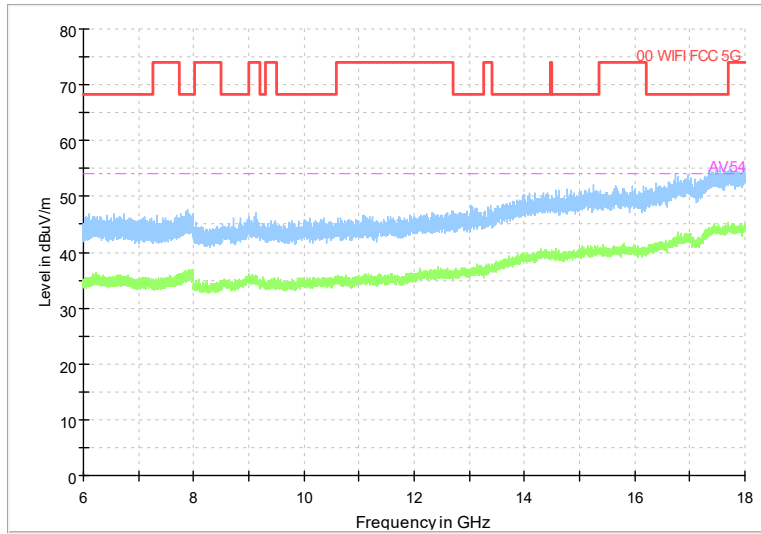

Full Spectrum

Frequency Range: 1GHz -6GHz
Detector: Av mode and PK mode
Modulation type: 802.11n(HT20)

Full Spectrum

Frequency Range: 6GHz -18GHz
Detector: Av mode and PK mode
Modulation type: 802.11n(HT20)

Full Spectrum

Preview Result 2-AVG 00 WIFI FCC 5G
Preview Result 1-PK+ AV54

Comment

Frequency Range: 18GHz -40GHz
Detector: Av mode and PK mode
Modulation type: 802.11n(HT20)

Frequency Range: 30MHz -1GHz
 Detector: QP mode
 Test Mode: 802.11ac(VHT20)

Frequency Range: 1GHz -6GHz
 Detector: Av mode and PK mode
 Test Mode: 802.11ac(VHT20)

Full Spectrum

Frequency Range: 6GHz -18GHz
Detector: Av mode and PK mode
Test Mode: 802.11ac(VHT20)

Full Spectrum

Preview Result 2-AVG Preview Result 1-PK+
00 WIFI FCC 5G AV54