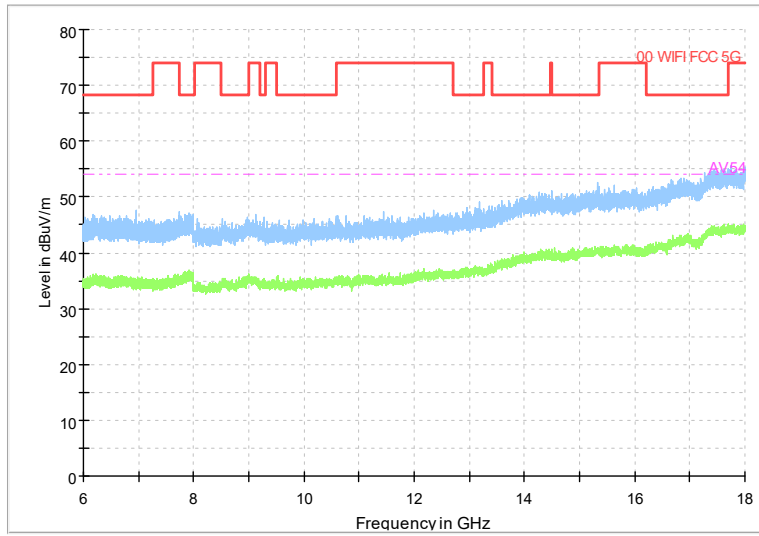

Full Spectrum

Frequency Range: 6GHz -18GHz
 Detector: Av mode and PK mode
 Modulation type: 802.11n(HT40)

Full Spectrum

Frequency Range: 18GHz -40GHz
 Detector: Av mode and PK mode
 Modulation type: 802.11n(HT40)

Full Spectrum

Frequency Range: 30MHz -1GHz
Detector: QP mode

Test Mode: 802.11ac(VHT40)

Full Spectrum

Frequency Range: 1GHz -6GHz
Detector: Av mode and PK mode
Test Mode: 802.11ac(VHT40)

Full Spectrum

V

Frequency Range: 6GHz -18GHz
 Detector: Av mode and PK mode
 Test Mode: 802.11ac(VHT40)

Full Spectrum

Frequency Range: 18GHz -40GHz
 Detector: Av mode and PK mode
 Test Mode: 802.11ac(VHT40)

Full Spectrum

Frequency Range: 30MHz -1GHz
Detector: QP mode

Test Mode: 802.11ax(HE40)

Full Spectrum

Frequency Range: 1GHz -6GHz
Detector: Av mode and PK mode
Test Mode: 802.11ax(HE40)