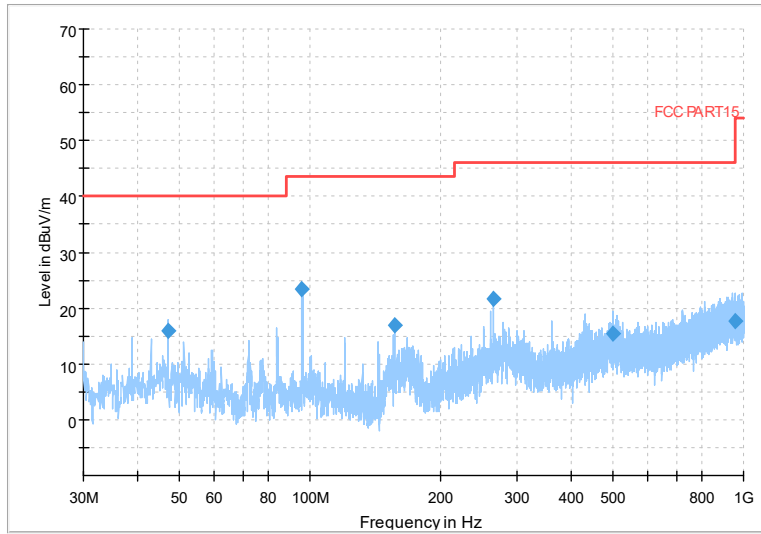

Full Spectrum

Frequency Range: 30MHz -1GHz
Detector: QP mode
Test Mode: 802.11ax(HE20)