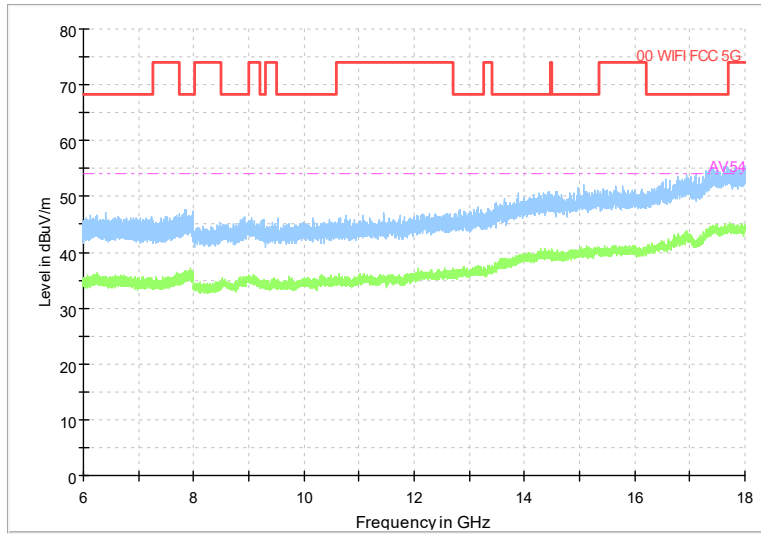

Full Spectrum

Frequency Range: 6GHz -18GHz
 Detector: Av mode and PK mode
 Modulation type: 802.11n(HT40)

Full Spectrum

Preview Result 2-AVG 00 WIFI FCC 5G
 Preview Result 1-PK+ AV54

Comment

Frequency Range: 18GHz -40GHz
 Detector: Av mode and PK mode
 Modulation type: 802.11n(HT40)

Full Spectrum

Frequency Range: 30MHz -1GHz
 Detector: QP mode
 Test Mode: 802.11ac(VHT40)

Full Spectrum

Frequency Range: 1GHz -6GHz
 Detector: Av mode and PK mode
 Test Mode: 802.11ac(VHT40)

Full Spectrum

Frequency Range: 6GHz -18GHz
Detector: Av mode and PK mode
Test Mode: 802.11ac(VHT40)

Full Spectrum

Preview Result 2-AVG Preview Result 1-PK+
00 WIFI FCC 5G AV54

Comment

Frequency Range: 18GHz -40GHz
Detector: Av mode and PK mode
Test Mode: 802.11ac(VHT40)