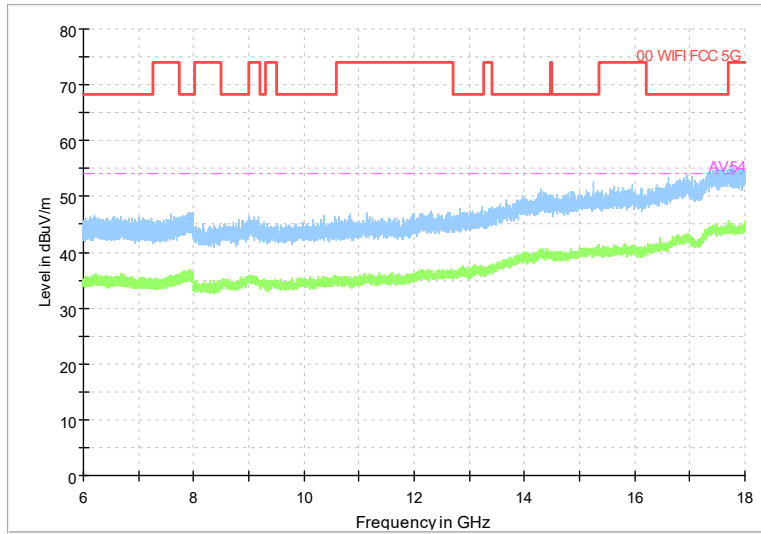

Full Spectrum

Frequency Range: 1GHz -6GHz
 Detector: Av mode and PK mode
 Test Mode: 802.11ax(HE40)

Full Spectrum

Frequency Range: 6GHz -18GHz
 Detector: Av mode and PK mode
 Test Mode: 802.11ax(HE40)

Full Spectrum

Preview Result 2-AVG Preview Result 1-PK+
 00 WIFI FCC 5G AV54

Comment

Frequency Range: 18GHz -40GHz
 Detector: Av mode and PK mode
 Test Mode: 802.11ax(HE40)

Carrier frequency (MHz): 5745
 Channel No.:149

Frequency Range: 30MHz -1GHz
 Detector: QP mode
 Modulation type: 802.11a

Frequency Range: 1GHz -6GHz
 Detector: Av mode and PK mode
 Modulation type: 802.11a

Full Spectrum

Frequency Range: 6GHz -18GHz
Detector: Av mode and PK mode
Modulation type: 802.11a

Full Spectrum

Preview Result 2-AVG Preview Result 1-PK+
00 WIFI FCC 5G AV54

Comment

Frequency Range: 18GHz -40GHz
Detector: Av mode and PK mode
Modulation type: 802.11a

Full Spectrum

Frequency Range: 30MHz -1GHz
Detector: QP mode
Modulation type: 802.11n(HT20)