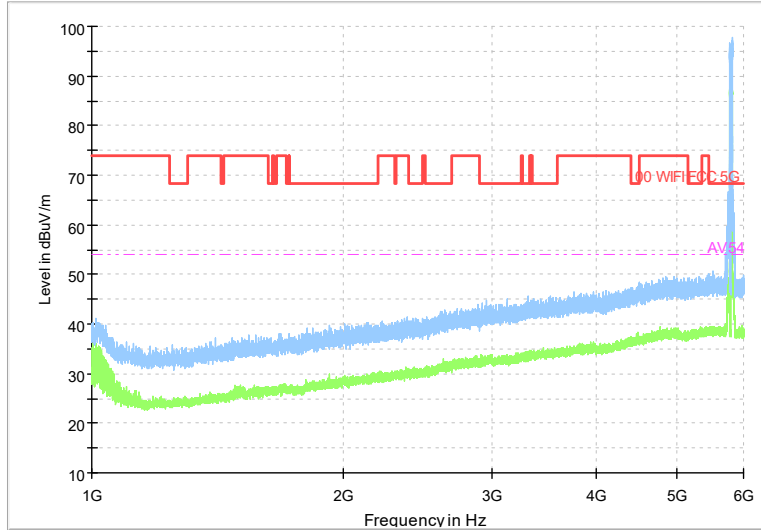

Frequency Range: 30MHz -1GHz
Detector: QP mode
Modulation type: 802.11n(HT40)

Frequency Range: 1GHz -6GHz
Detector: Av mode and PK mode
Modulation type: 802.11n(HT40)

Full Spectrum

Frequency Range: 6GHz -18GHz
Detector: Av mode and PK mode
Modulation type: 802.11n(HT40)

Full Spectrum

Frequency Range: 18GHz -40GHz
Detector: Av mode and PK mode
Modulation type: 802.11n(HT40)

Full Spectrum

Frequency Range: 30MHz -1GHz
Detector: QP mode
Test Mode: 802.11ac(VHT40)

Full Spectrum

Frequency Range: 1GHz -6GHz
Detector: Av mode and PK mode
Test Mode: 802.11ac(VHT40)

Full Spectrum

Frequency Range: 6GHz -18GHz
 Detector: Av mode and PK mode
 Test Mode: 802.11ac(VHT40)

Full Spectrum

Frequency Range: 18GHz -40GHz
 Detector: Av mode and PK mode
 Test Mode: 802.11ac(VHT40)