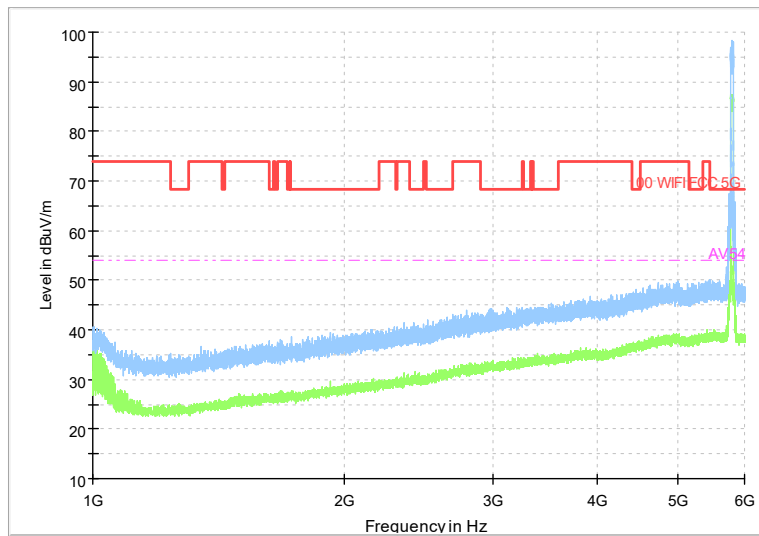

Full Spectrum

Frequency Range: 18GHz -40GHz
Detector: Av mode and PK mode
Modulation type: 802.11n(HT40)

Full Spectrum

Frequency Range: 30MHz -1GHz
Detector: QP mode
Test Mode: 802.11ac(VHT40)

Full Spectrum

Frequency Range: 1GHz -6GHz
Detector: Av mode and PK mode
Test Mode: 802.11ac(VHT40)

Full Spectrum

Frequency Range: 6GHz -18GHz
 Detector: Av mode and PK mode
 Test Mode: 802.11ac(VHT40)

Full Spectrum

Frequency Range: 18GHz -40GHz
 Detector: Av mode and PK mode
 Test Mode: 802.11ac(VHT40)

Full Spectrum

Frequency Range: 30MHz -1GHz
Detector: QP mode
Test Mode: 802.11ax(HE40)

Full Spectrum

Frequency Range: 1GHz -6GHz
Detector: Av mode and PK mode
Test Mode: 802.11ax(HE40)

Full Spectrum

Frequency Range: 6GHz -18GHz
Detector: Av mode and PK mode
Test Mode: 802.11ax(HE40)