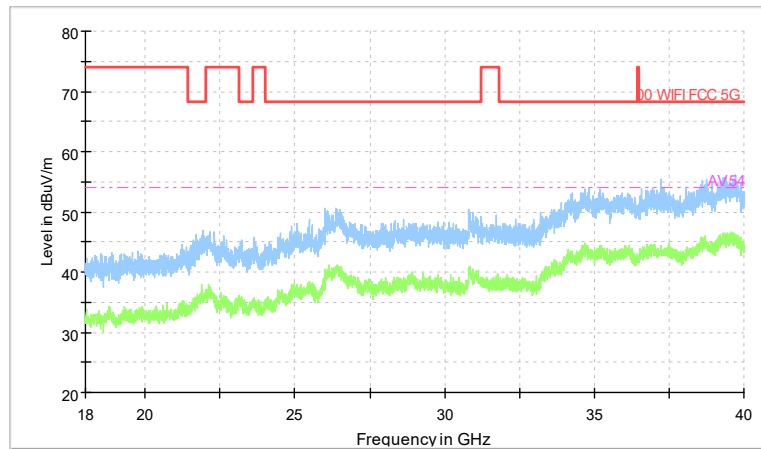

Frequency Range: 1GHz -6GHz
 Detector: Av mode and PK mode
 Test Mode: 802.11ac(VHT20)

Full Spectrum

Frequency Range: 6GHz -18GHz
Detector: Av mode and PK mode
Test Mode: 802.11ac(VHT20)

Full Spectrum

Preview Result 2-AVG Preview Result 1-PK+
00 WIFI FCC 5G AV54

Comment

Frequency Range: 18GHz -40GHz
Detector: Av mode and PK mode
Test Mode: 802.11ac(VHT20)

Full Spectrum

Frequency Range: 30MHz -1GHz
Detector: QP mode
Test Mode: 802.11ax(HE20)

Full Spectrum

Frequency Range: 1GHz -6GHz
Detector: Av mode and PK mode
Test Mode: 802.11ax(HE20)

Full Spectrum

Frequency Range: 6GHz -18GHz
Detector: Av mode and PK mode
Test Mode: 802.11ax(HE20)

Full Spectrum

Preview Result 2-AVG Preview Result 1-PK+
00 WIFI FCC 5G AV54

Comment

Frequency Range: 18GHz -40GHz
Detector: Av mode and PK mode
Test Mode: 802.11ax(HE20)