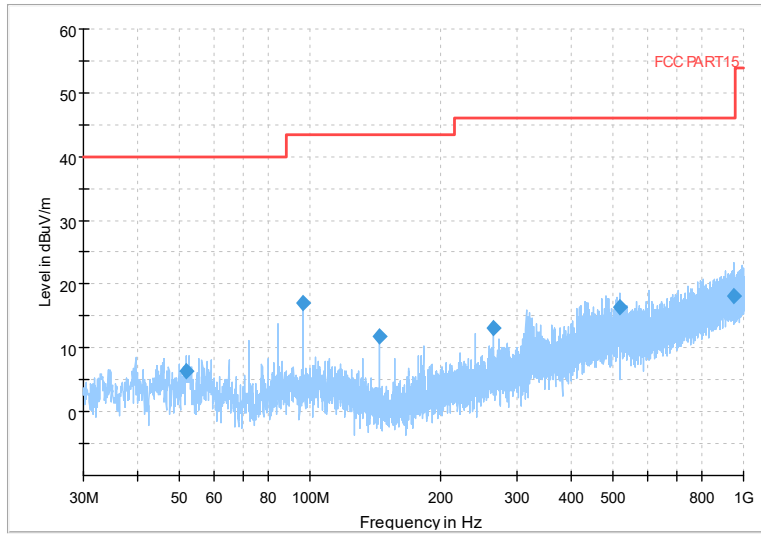

Full Spectrum

Preview Result 2-AVG Preview Result 1-PK+
 00 WIFI FCC 5G AV54

Comment

Frequency Range: 18GHz -40GHz
 Detector: Av mode and PK mode
 Modulation type: 802.11n(HT40)

Full Spectrum

Frequency Range: 30MHz -1GHz
 Detector: QP mode
 Test Mode: 802.11ac(VHT40)

Full Spectrum

Frequency Range: 1GHz -6GHz
 Detector: Av mode and PK mode
 Test Mode: 802.11ac(VHT40)

Full Spectrum

Frequency Range: 6GHz -18GHz
Detector: Av mode and PK mode
Test Mode: 802.11ac(VHT40)

Full Spectrum

Preview Result 2-AVG Preview Result 1-PK+
00 WIFI FCC 5G AV54

Comment

Frequency Range: 18GHz -40GHz
Detector: Av mode and PK mode
Test Mode: 802.11ac(VHT40)

Full Spectrum

Frequency Range: 30MHz -1GHz
 Detector: QP mode
 Test Mode: 802.11ax(HE40)