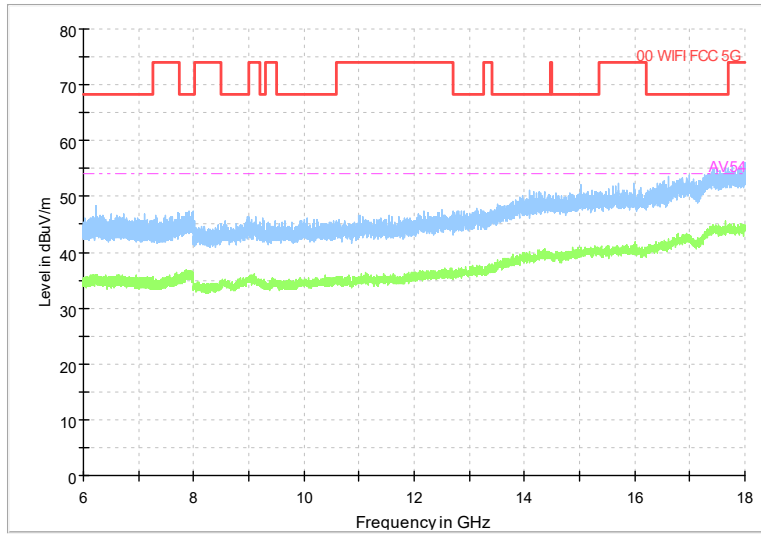

Frequency Range: 30MHz -1GHz
 Detector: QP mode
 Modulation type: 802.11a

Frequency Range: 1GHz -6GHz
 Detector: Av mode and PK mode
 Modulation type: 802.11a

Full Spectrum

Frequency Range: 6GHz -18GHz
Detector: Av mode and PK mode
Modulation type: 802.11a

Full Spectrum

Preview Result 2-AVG Preview Result 1-PK+
00 WIFI FCC 5G AV54

Comment

Frequency Range: 18GHz -40GHz
Detector: Av mode and PK mode
Modulation type: 802.11a

Full Spectrum

Frequency Range: 30MHz -1GHz
Detector: QP mode
Modulation type: 802.11n(HT20)

Full Spectrum

Frequency Range: 1GHz -6GHz
Detector: Av mode and PK mode
Modulation type: 802.11n(HT20)

Full Spectrum

Frequency Range: 6GHz -18GHz
 Detector: Av mode and PK mode
 Modulation type: 802.11n(HT20)