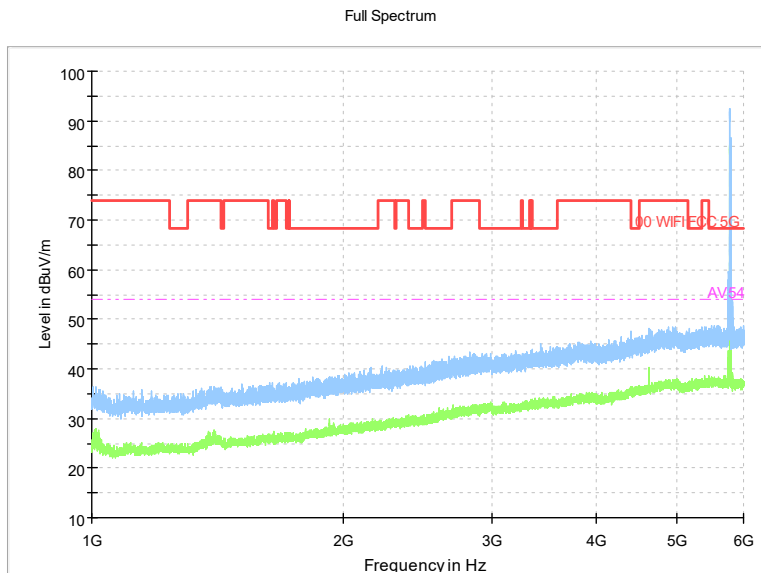

Full Spectrum

Frequency Range: 6GHz -18GHz
Detector: Av mode and PK mode
Test Mode: 802.11ax(HE20)

Full Spectrum

Preview Result 2-AVG Preview Result 1-PK+
00 WIFI FCC 5G AV54

Comment

Frequency Range: 18GHz -40GHz
Detector: Av mode and PK mode
Test Mode: 802.11ax(HE20)

Carrier frequency (MHz): 5785
 Channel No.:157

Frequency Range: 30MHz -1GHz
 Detector: QP mode
 Modulation type: 802.11a

Frequency Range: 1GHz -6GHz
 Detector: Av mode and PK mode
 Modulation type: 802.11a