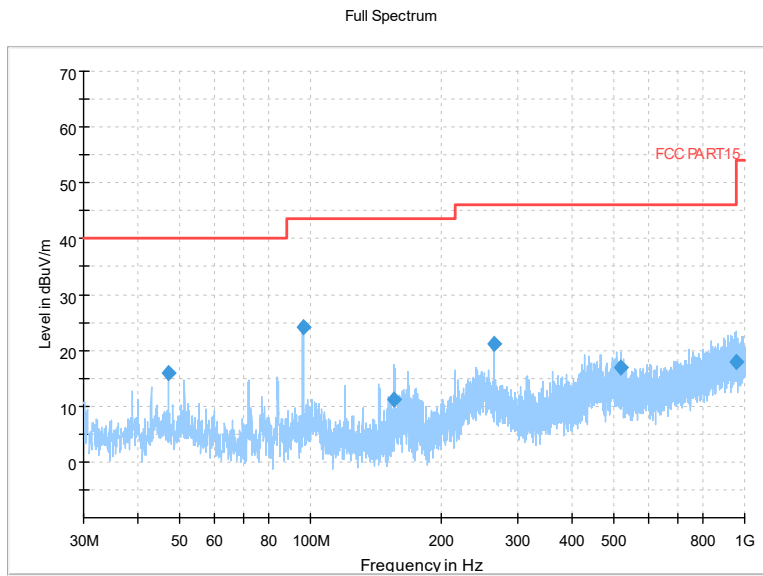

Full Spectrum

Frequency Range: 18GHz -40GHz
 Detector: Av mode and PK mode
 Test Mode: 802.11ac(VHT40)

Full Spectrum

Frequency Range: 30MHz -1GHz
Detector: QP mode

Test Mode: 802.11ax(HE40)

Full Spectrum

Frequency Range: 1GHz -6GHz
Detector: Av mode and PK mode
Test Mode: 802.11ax(HE40)

Full Spectrum

V

Frequency Range: 6GHz -18GHz
Detector: Av mode and PK mode
Test Mode: 802.11ax(HE40)

Full Spectrum

Frequency Range: 18GHz -40GHz
Detector: Av mode and PK mode
Test Mode: 802.11ax(HE40)

Carrier frequency (MHz): 5795
Channel No.:159