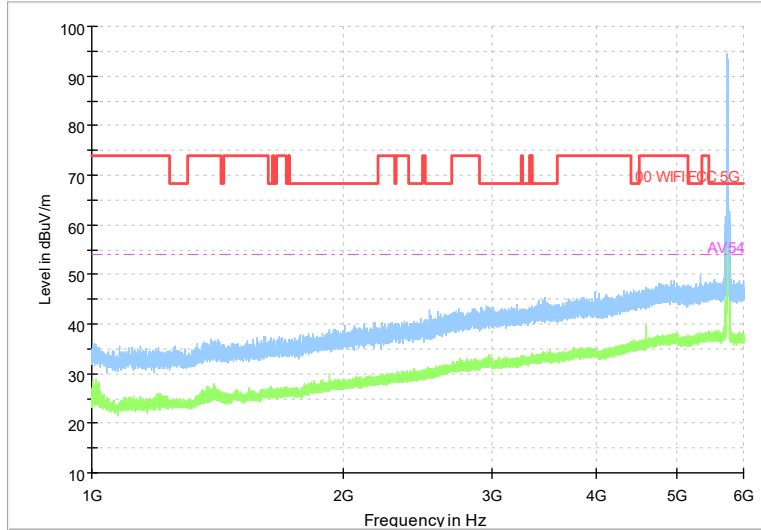

Frequency Range: 30MHz -1GHz
 Detector: QP mode
 Modulation type: 802.11a

Frequency Range: 1GHz -6GHz
 Detector: Av mode and PK mode
 Modulation type: 802.11a

Full Spectrum

Frequency Range: 6GHz -18GHz
Detector: Av mode and PK mode
Modulation type: 802.11a

Full Spectrum

Preview Result 2-AVG Preview Result 1-PK+
00 WIFI FCC 5G AV54

Comment

Frequency Range: 18GHz -40GHz
Detector: Av mode and PK mode
Modulation type: 802.11a

Full Spectrum

Frequency Range: 30MHz -1GHz
Detector: QP mode
Modulation type: 802.11n(HT20)

Full Spectrum

Frequency Range: 1GHz -6GHz
Detector: Av mode and PK mode
Modulation type: 802.11n(HT20)

Full Spectrum

Frequency Range: 6GHz -18GHz
Detector: Av mode and PK mode
Modulation type: 802.11n(HT20)