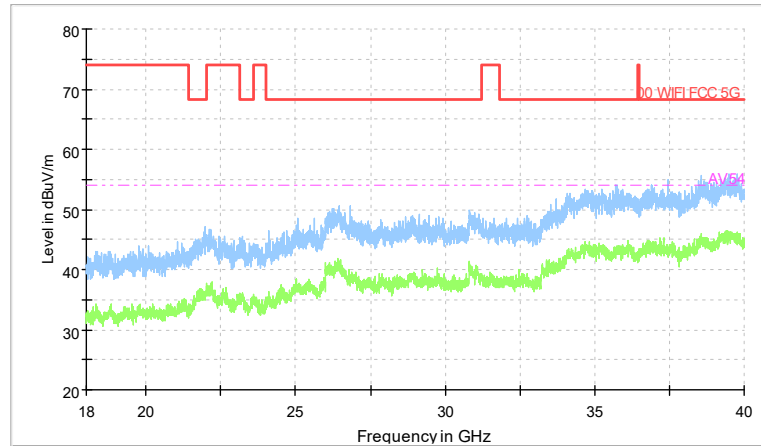

Full Spectrum

Frequency Range: 30MHz -1GHz
Detector: QP mode
Test Mode: 802.11ax(HE40)

Full Spectrum

Frequency Range: 1GHz -6GHz
Detector: Av mode and PK mode
Test Mode: 802.11ax(HE40)

Full Spectrum

Frequency Range: 6GHz -18GHz
Detector: Av mode and PK mode
Test Mode: 802.11ax(HE40)

Full Spectrum

Preview Result 2-AVG Preview Result 1-PK+
00 WIFI FCC 5G AV54

Comment

Frequency Range: 18GHz -40GHz
Detector: Av mode and PK mode
Test Mode: 802.11ax(HE40)

---End of Test Report---