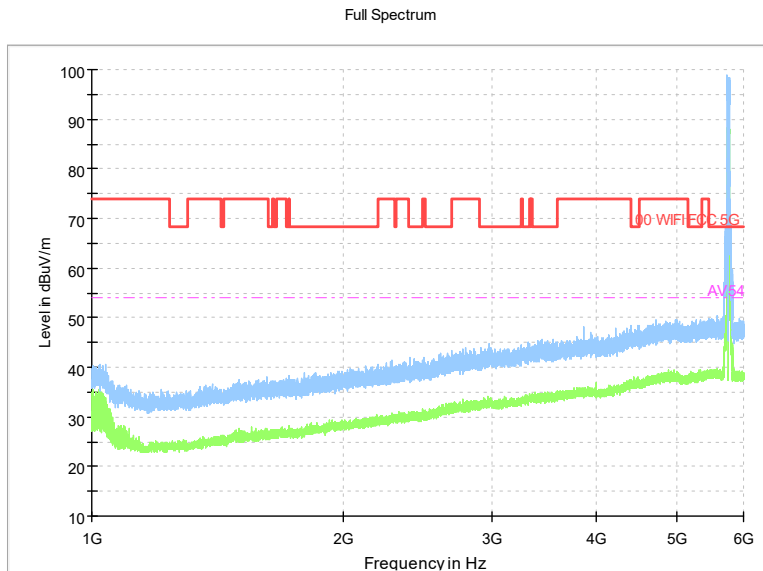

Frequency Range: 1GHz -6GHz
Detector: Av mode and PK mode
Modulation type: 802.11n(HT40)