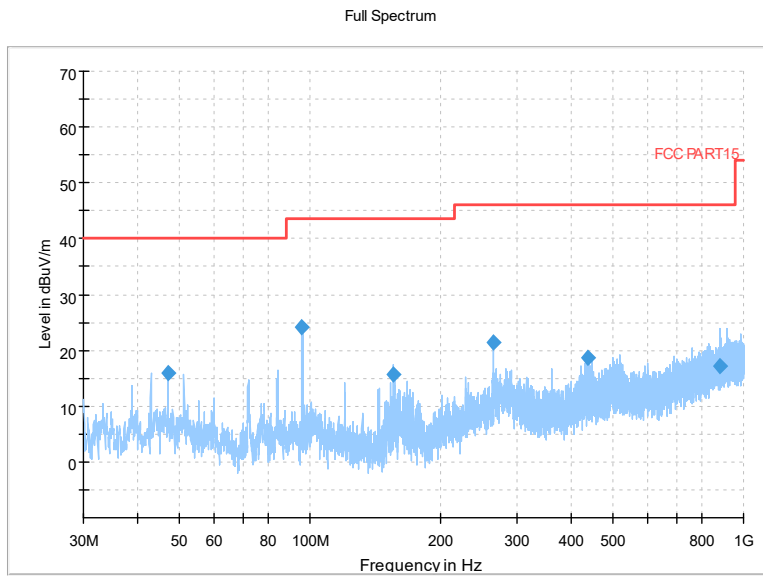

Full Spectrum

Preview Result 2-AVG 00 WIFI FCC 5G
 Preview Result 1-PK+ AV54

Comment

Frequency Range: 18GHz -40GHz
 Detector: Av mode and PK mode
 Test Mode: 802.11ac(VHT20)

Full Spectrum

Frequency Range: 30MHz -1GHz
Detector: QP mode
Test Mode: 802.11ax(HE20)

Full Spectrum

Frequency Range: 1GHz -6GHz
Detector: Av mode and PK mode
Test Mode: 802.11ax(HE20)

Full Spectrum

Frequency Range: 6GHz -18GHz
 Detector: Av mode and PK mode
 Test Mode: 802.11ax(HE20)

Full Spectrum

Preview Result 2-AVG Preview Result 1-PK+
 00 WIFI FCC 5G AV54

Comment

Frequency Range: 18GHz -40GHz
 Detector: Av mode and PK mode
 Test Mode: 802.11ax(HE20)

Carrier frequency (MHz): 5825
 Channel No.:165