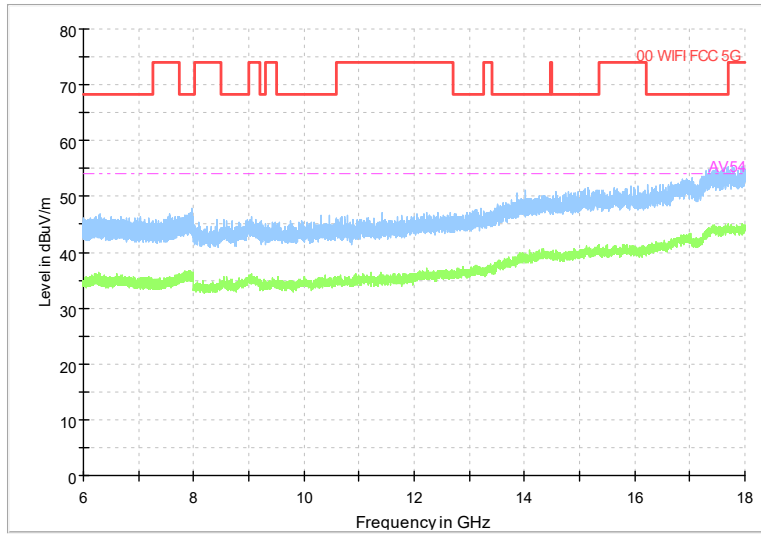

Frequency Range: 30MHz -1GHz
 Detector: QP mode
 Modulation type: 802.11a

Frequency Range: 1GHz -6GHz
 Detector: Av mode and PK mode
 Modulation type: 802.11a

Full Spectrum

Frequency Range: 6GHz -18GHz
Detector: Av mode and PK mode
Modulation type: 802.11a

Full Spectrum

Preview Result 2-AVG Preview Result 1-PK+
00 WIFI FCC 5G AV54

Comment

Frequency Range: 18GHz -40GHz
Detector: Av mode and PK mode
Modulation type: 802.11a

Full Spectrum

Frequency Range: 30MHz -1GHz
Detector: QP mode
Modulation type: 802.11n(HT20)

Full Spectrum

Frequency Range: 1GHz -6GHz
Detector: Av mode and PK mode
Modulation type: 802.11n(HT20)

Full Spectrum

Frequency Range: 6GHz -18GHz
Detector: Av mode and PK mode
Modulation type: 802.11n(HT20)