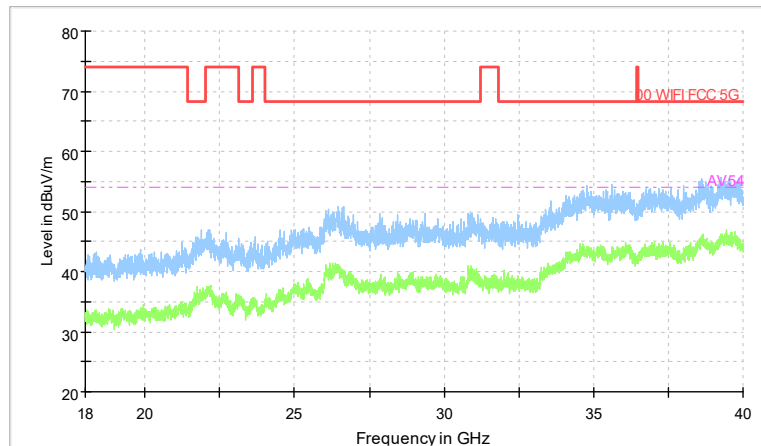

Frequency Range: 1GHz -6GHz
 Detector: Av mode and PK mode
 Test Mode: 802.11ac(VHT20)

Full Spectrum

Frequency Range: 6GHz -18GHz
 Detector: Av mode and PK mode
 Test Mode: 802.11ac(VHT20)

Full Spectrum

Preview Result 2-AVG 00 WIFI FCC 5G
 Preview Result 1-PK+ AV54

Comment

Frequency Range: 18GHz -40GHz
 Detector: Av mode and PK mode
 Test Mode: 802.11ac(VHT20)

Full Spectrum

Frequency Range: 30MHz -1GHz
Detector: QP mode
Test Mode: 802.11ax(HE20)

Full Spectrum

Frequency Range: 1GHz -6GHz
Detector: Av mode and PK mode
Test Mode: 802.11ax(HE20)

Full Spectrum

Frequency Range: 6GHz -18GHz
Detector: Av mode and PK mode
Test Mode: 802.11ax(HE20)

Full Spectrum

Preview Result 2-AVG Preview Result 1-PK+
00 WIFI FCC 5G AV54

Comment

Frequency Range: 18GHz -40GHz
Detector: Av mode and PK mode
Test Mode: 802.11ax(HE20)