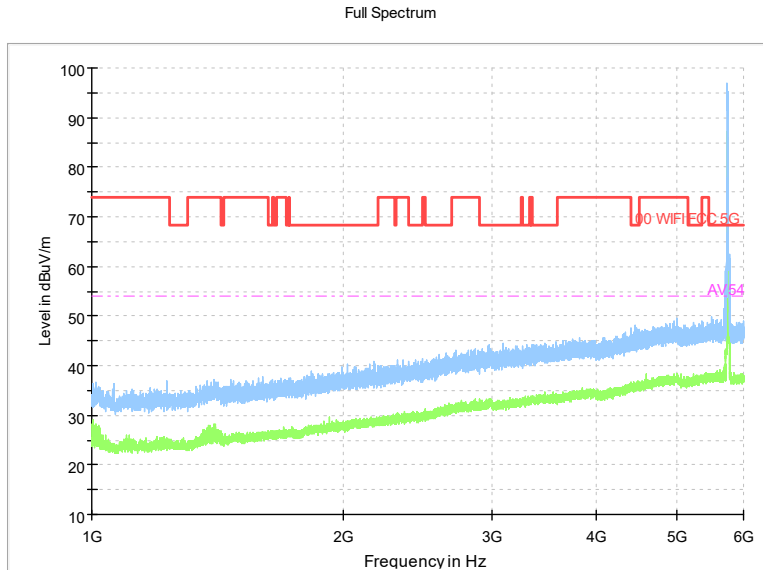

Full Spectrum

Frequency Range: 1GHz -6GHz
Detector: Av mode and PK mode
Modulation type: 802.11n(HT20)

Full Spectrum

Frequency Range: 6GHz -18GHz
Detector: Av mode and PK mode
Modulation type: 802.11n(HT20)

Full Spectrum

Preview Result 2-AVG 00 WIFI FCC 5G
Preview Result 1-PK+ AV54

Comment

Frequency Range: 18GHz -40GHz
Detector: Av mode and PK mode
Modulation type: 802.11n(HT20)

Frequency Range: 30MHz -1GHz
 Detector: QP mode
 Test Mode: 802.11ac(VHT20)

Frequency Range: 1GHz -6GHz
 Detector: Av mode and PK mode
 Test Mode: 802.11ac(VHT20)

Full Spectrum

Frequency Range: 6GHz -18GHz
Detector: Av mode and PK mode
Test Mode: 802.11ac(VHT20)

Full Spectrum

Preview Result 2-AVG Preview Result 1-PK+
00 WIFI FCC 5G AV54