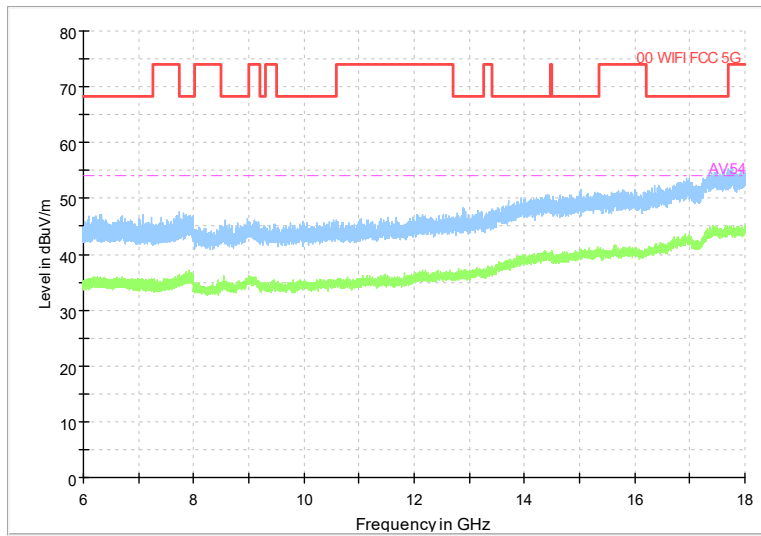

Full Spectrum

Frequency Range: 6GHz -18GHz
 Detector: Av mode and PK mode
 Modulation type: 802.11a

Full Spectrum

Preview Result 2-AVG Preview Result 1-PK+
 00 WIFI FCC 5G AV54

Comment

Frequency Range: 18GHz -40GHz
 Detector: Av mode and PK mode
 Modulation type: 802.11a

Full Spectrum

Frequency Range: 30MHz -1GHz
 Detector: QP mode
 Modulation type: 802.11n(HT20)

Full Spectrum

Frequency Range: 1GHz -6GHz
 Detector: Av mode and PK mode
 Modulation type: 802.11n(HT20)

Full Spectrum

Frequency Range: 6GHz -18GHz
Detector: Av mode and PK mode
Modulation type: 802.11n(HT20)

Full Spectrum

Preview Result 2-AVG Preview Result 1-PK+
00 WIFI FCC 5G AV54

Comment

Frequency Range: 18GHz -40GHz
Detector: Av mode and PK mode
Modulation type: 802.11n(HT20)