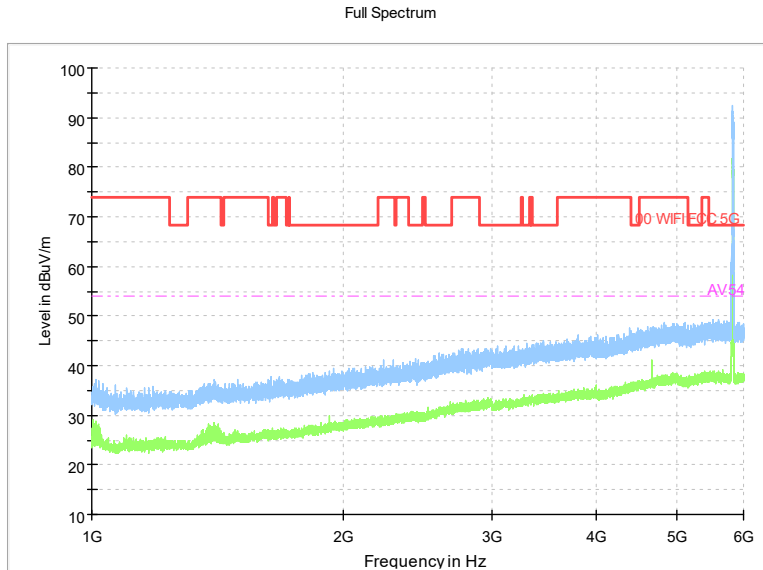

Full Spectrum

Frequency Range: 1GHz -6GHz
Detector: Av mode and PK mode
Modulation type: 802.11n(HT20)

Full Spectrum

Frequency Range: 6GHz -18GHz
 Detector: Av mode and PK mode
 Modulation type: 802.11n(HT20)

Full Spectrum

Preview Result 2-AVG Preview Result 1-PK+
 00 WIFI FCC 5G AV54

Comment

Frequency Range: 18GHz -40GHz
 Detector: Av mode and PK mode
 Modulation type: 802.11n(HT20)

Frequency Range: 30MHz -1GHz
 Detector: QP mode
 Test Mode: 802.11ac(VHT20)

Frequency Range: 1GHz -6GHz
 Detector: Av mode and PK mode
 Test Mode: 802.11ac(VHT20)

Full Spectrum

Frequency Range: 6GHz -18GHz
 Detector: Av mode and PK mode
 Test Mode: 802.11ac(VHT20)

Full Spectrum

Preview Result 2-AVG 00 WIFI FCC 5G
 Preview Result 1-PK+ AV54