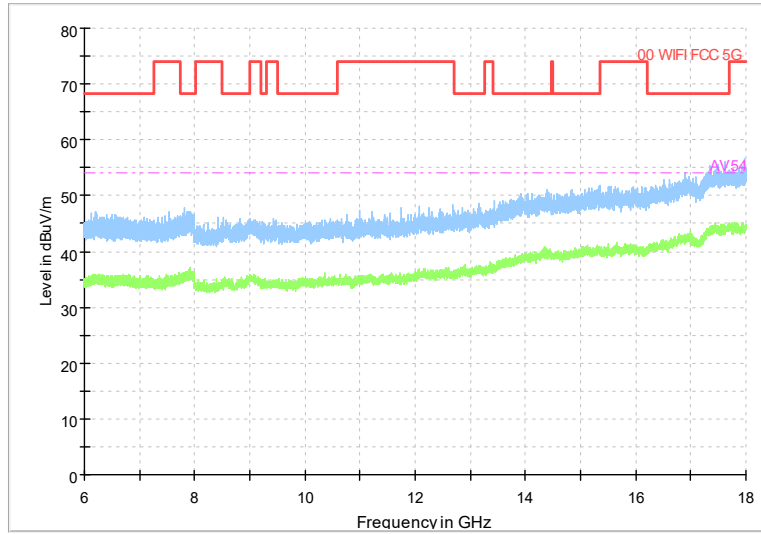

Frequency Range: 1GHz -6GHz
Detector: Av mode and PK mode
Test Mode: 802.11ac(VHT40)

Full Spectrum

Frequency Range: 6GHz -18GHz
 Detector: Av mode and PK mode
 Test Mode: 802.11ac(VHT40)

Full Spectrum

Frequency Range: 18GHz -40GHz
 Detector: Av mode and PK mode
 Test Mode: 802.11ac(VHT40)

Full Spectrum

Frequency Range: 30MHz -1GHz
Detector: QP mode
Test Mode: 802.11ax(HE40)

Full Spectrum

Frequency Range: 1GHz -6GHz
Detector: Av mode and PK mode
Test Mode: 802.11ax(HE40)

Full Spectrum

Frequency Range: 6GHz -18GHz
Detector: Av mode and PK mode
Test Mode: 802.11ax(HE40)

Full Spectrum

Preview Result 2-AVG Preview Result 1-PK+
00 WIFI FCC 5G AV54

Comment

Frequency Range: 18GHz -40GHz
Detector: Av mode and PK mode
Test Mode: 802.11ax(HE40)

---End of Test Report---