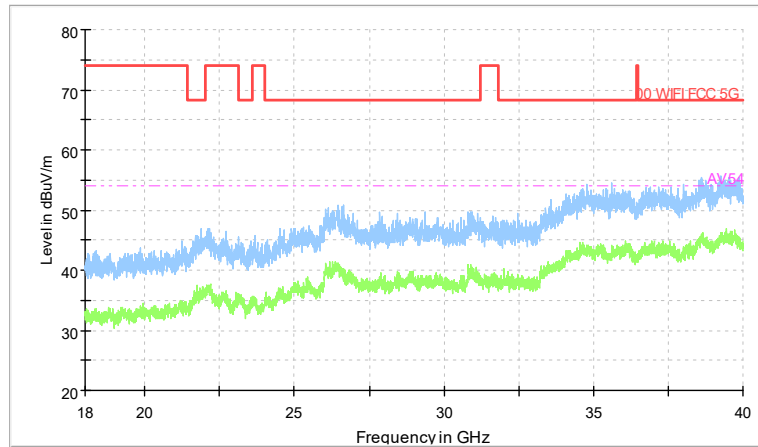

Full Spectrum

Frequency Range: 1GHz -6GHz
Detector: Av mode and PK mode
Modulation type: 802.11n(HT20)

Full Spectrum

Frequency Range: 6GHz -18GHz
 Detector: Av mode and PK mode
 Modulation type: 802.11n(HT20)

Full Spectrum

Preview Result 2-AVG Preview Result 1-PK+
 00 WIFI FCC 5G AV54

Comment

Frequency Range: 18GHz -40GHz
 Detector: Av mode and PK mode
 Modulation type: 802.11n(HT20)

Frequency Range: 30MHz -1GHz
 Detector: QP mode
 Test Mode: 802.11ac(VHT20)

Frequency Range: 1GHz -6GHz
 Detector: Av mode and PK mode
 Test Mode: 802.11ac(VHT20)

Full Spectrum

Frequency Range: 6GHz -18GHz
 Detector: Av mode and PK mode
 Test Mode: 802.11ac(VHT20)

Full Spectrum

Preview Result 2-AVG 00 WIFI FCC 5G
 Preview Result 1-PK+ AV54