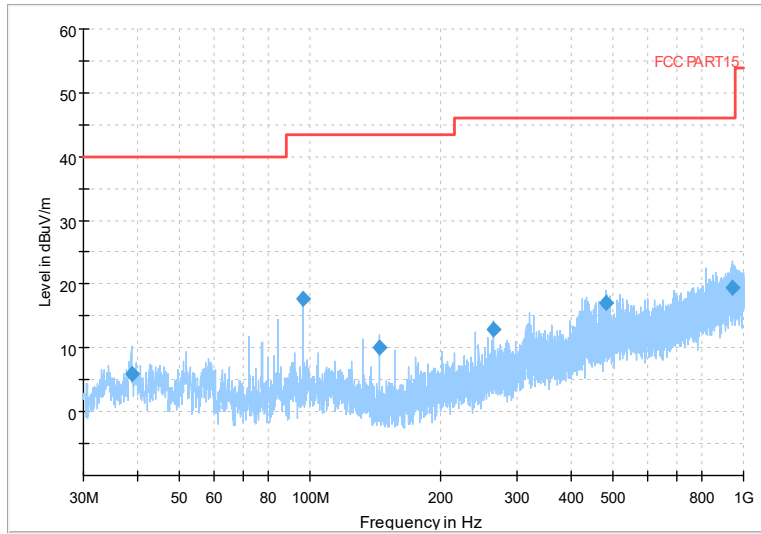

Full Spectrum

Frequency Range: 6GHz -18GHz
 Detector: Av mode and PK mode
 Modulation type: 802.11n(HT40)

Full Spectrum

Preview Result 2-AVG 00 WIFI FCC 5G
 Preview Result 1-PK+ AV54

Comment

Frequency Range: 18GHz -40GHz
 Detector: Av mode and PK mode
 Modulation type: 802.11n(HT40)

Full Spectrum

Frequency Range: 30MHz -1GHz
 Detector: QP mode
 Test Mode: 802.11ac(VHT40)

Full Spectrum

Frequency Range: 1GHz -6GHz
 Detector: Av mode and PK mode
 Test Mode: 802.11ac(VHT40)

Full Spectrum