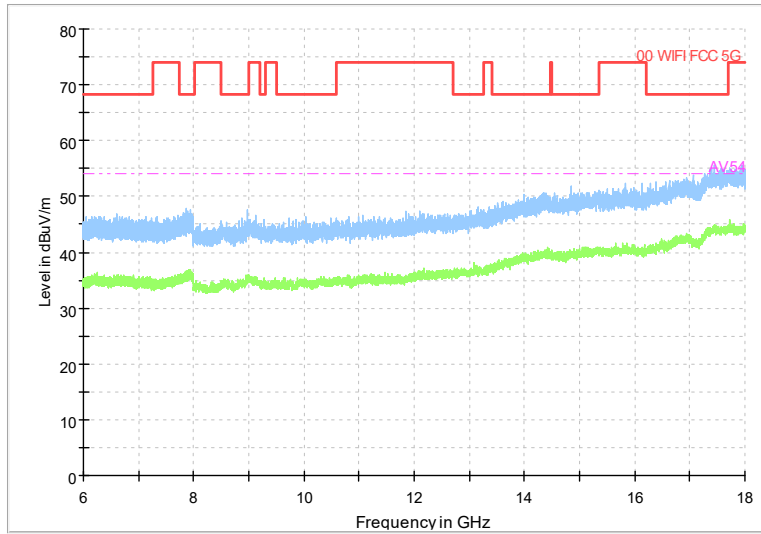

Full Spectrum

Frequency Range: 1GHz -6GHz
Detector: Av mode and PK mode
Modulation type: 802.11n(HT20)

Full Spectrum

Frequency Range: 6GHz -18GHz
 Detector: Av mode and PK mode
 Modulation type: 802.11n(HT20)

Full Spectrum

Preview Result 2-AVG Preview Result 1-PK+
 00 WIFI FCC 5G AV54

Comment

Frequency Range: 18GHz -40GHz
 Detector: Av mode and PK mode
 Modulation type: 802.11n(HT20)

Frequency Range: 30MHz -1GHz
 Detector: QP mode
 Test Mode: 802.11ac(VHT20)

Frequency Range: 1GHz -6GHz
 Detector: Av mode and PK mode
 Test Mode: 802.11ac(VHT20)

Full Spectrum

Frequency Range: 6GHz -18GHz
 Detector: Av mode and PK mode
 Test Mode: 802.11ac(VHT20)

Full Spectrum

Preview Result 2-AVG 00 WIFI FCC 5G
 Preview Result 1-PK+ AV54