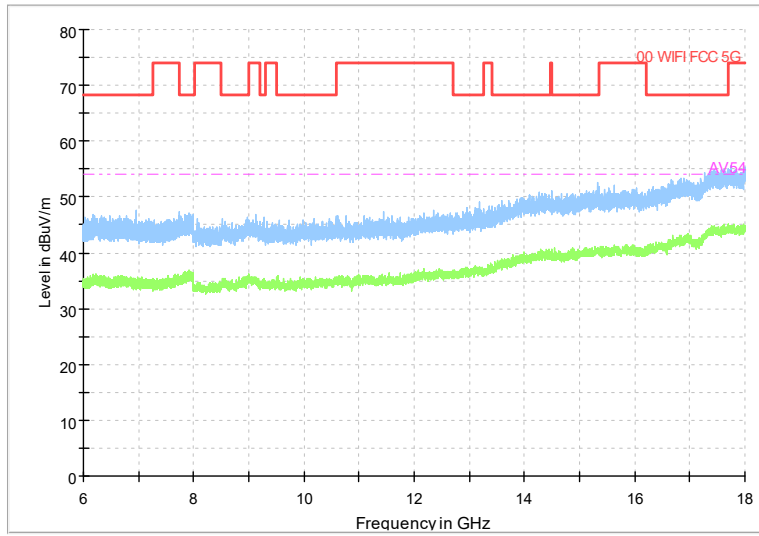

Full Spectrum

Frequency Range: 30MHz -1GHz
Detector: QP mode

Test Mode: 802.11ac(VHT40)

Full Spectrum

Frequency Range: 1GHz -6GHz
Detector: Av mode and PK mode
Test Mode: 802.11ac(VHT40)

Full Spectrum

V

Frequency Range: 6GHz -18GHz
 Detector: Av mode and PK mode
 Test Mode: 802.11ac(VHT40)

Full Spectrum

Frequency Range: 18GHz -40GHz
 Detector: Av mode and PK mode
 Test Mode: 802.11ac(VHT40)

Full Spectrum

Frequency Range: 30MHz -1GHz
Detector: QP mode

Test Mode: 802.11ax(HE40)

Full Spectrum

Frequency Range: 1GHz -6GHz
Detector: Av mode and PK mode
Test Mode: 802.11ax(HE40)

Full Spectrum

V

Frequency Range: 6GHz -18GHz
Detector: Av mode and PK mode
Test Mode: 802.11ax(HE40)

Full Spectrum

Frequency Range: 18GHz -40GHz
Detector: Av mode and PK mode
Test Mode: 802.11ax(HE40)

Carrier frequency (MHz): 5795
Channel No.:159