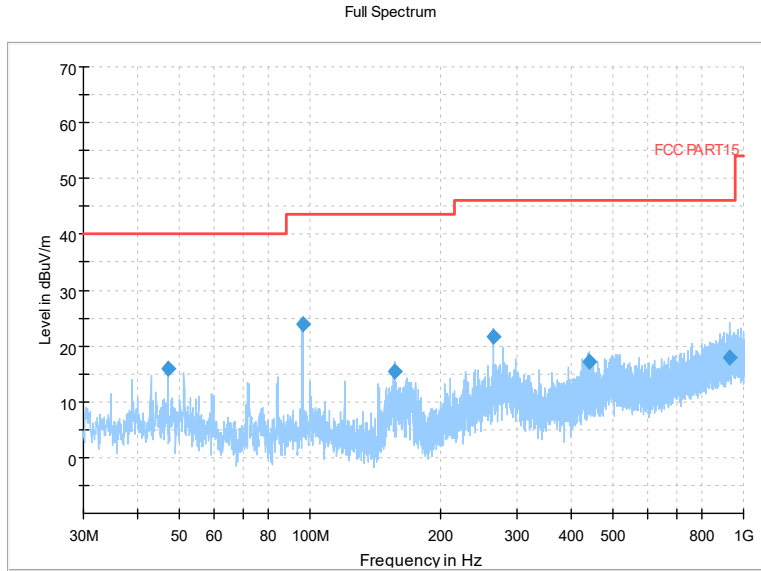

Carrier frequency (MHz): 5785
Channel No.:157

Frequency Range: 30MHz -1GHz
Detector: QP mode
Modulation type: 802.11a