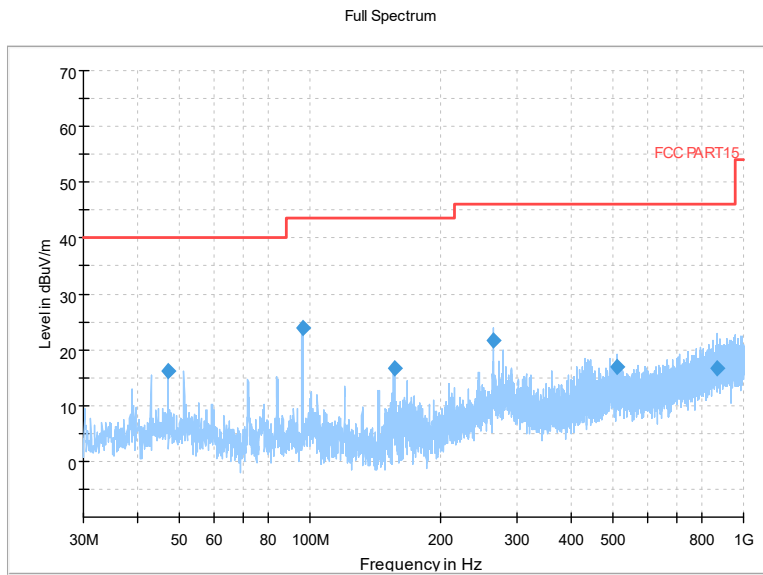

Frequency Range: 6GHz -18GHz
Detector: Av mode and PK mode
Modulation type: 802.11n(HT20)

Full Spectrum

Preview Result 2-AVG Preview Result 1-PK+
00 WIFI FCC 5G AV54

Comment

Frequency Range: 18GHz -40GHz
Detector: Av mode and PK mode
Modulation type: 802.11n(HT20)