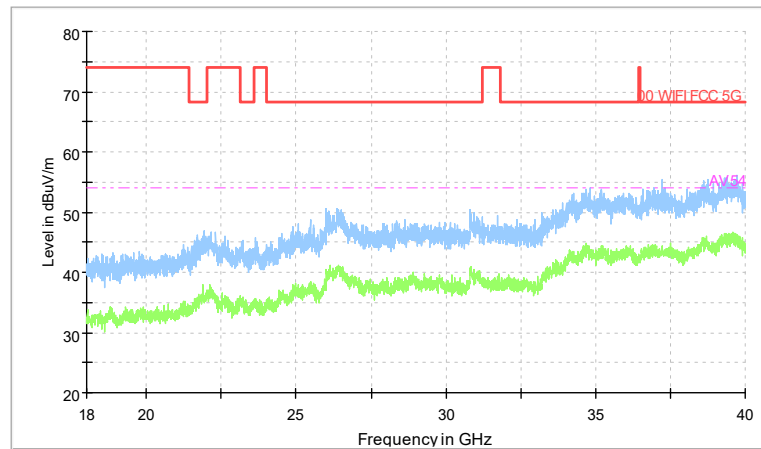

Full Spectrum

Frequency Range: 1GHz -6GHz
Detector: Av mode and PK mode
Modulation type: 802.11n(HT20)

Full Spectrum

Frequency Range: 6GHz -18GHz
Detector: Av mode and PK mode
Modulation type: 802.11n(HT20)

Full Spectrum

Preview Result 2-AVG 00 WIFI FCC 5G
Preview Result 1-PK+ AV54

Comment

Frequency Range: 18GHz -40GHz
Detector: Av mode and PK mode
Modulation type: 802.11n(HT20)

Frequency Range: 30MHz -1GHz
 Detector: QP mode
 Test Mode: 802.11ac(VHT20)

Frequency Range: 1GHz -6GHz
 Detector: Av mode and PK mode
 Test Mode: 802.11ac(VHT20)

Full Spectrum

Frequency Range: 6GHz -18GHz
Detector: Av mode and PK mode
Test Mode: 802.11ac(VHT20)

Full Spectrum

Preview Result 2-AVG Preview Result 1-PK+
00 WIFI FCC 5G AV54