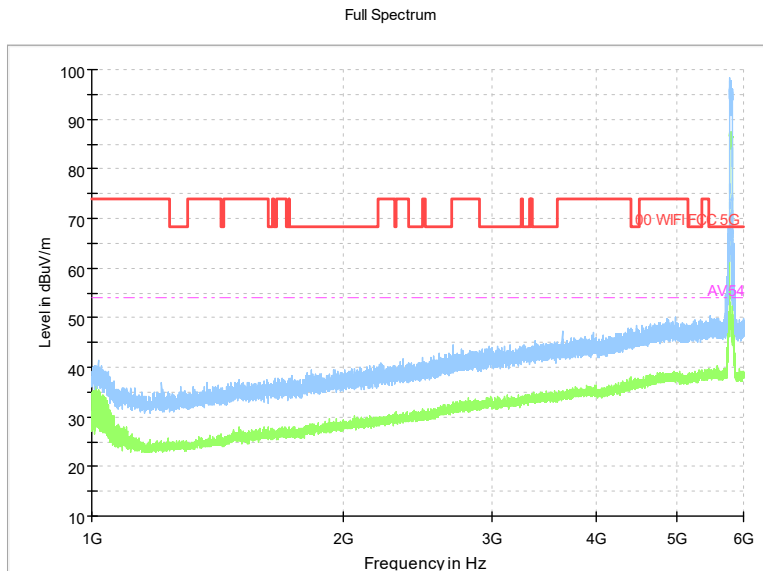

Full Spectrum

Frequency Range: 18GHz -40GHz
 Detector: Av mode and PK mode
 Test Mode: 802.11ac(VHT40)

Full Spectrum

Frequency Range: 30MHz -1GHz
Detector: QP mode

Test Mode: 802.11ax(HE40)

Full Spectrum

Frequency Range: 1GHz -6GHz
Detector: Av mode and PK mode
Test Mode: 802.11ax(HE40)

Full Spectrum

V

Frequency Range: 6GHz -18GHz
Detector: Av mode and PK mode
Test Mode: 802.11ax(HE40)

Full Spectrum

Frequency Range: 18GHz -40GHz
Detector: Av mode and PK mode
Test Mode: 802.11ax(HE40)

Carrier frequency (MHz): 5795
Channel No.:159

Frequency Range: 30MHz -1GHz
Detector: QP mode
Modulation type: 802.11n(HT40)

Frequency Range: 1GHz -6GHz
Detector: Av mode and PK mode
Modulation type: 802.11n(HT40)

Full Spectrum

Frequency Range: 6GHz -18GHz
Detector: Av mode and PK mode
Modulation type: 802.11n(HT40)