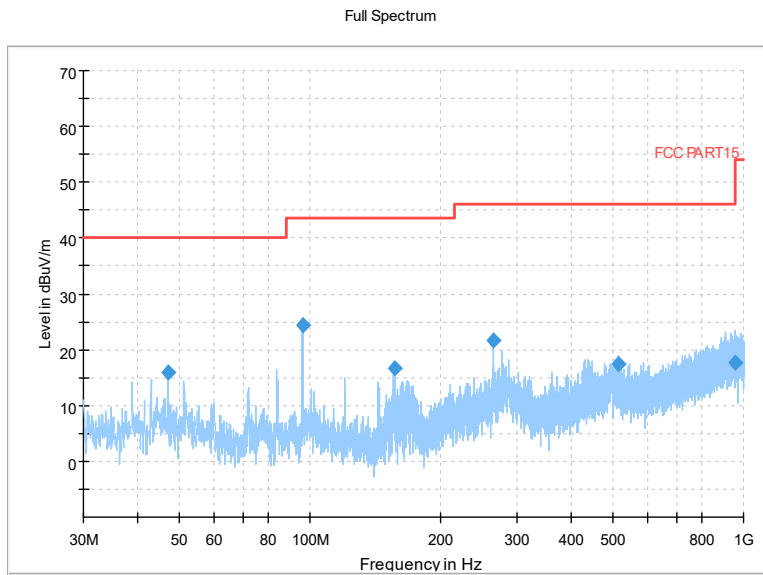

Full Spectrum

Preview Result 2-AVG Preview Result 1-PK+
00 WIFI FCC 5G AV54

Comment

Frequency Range: 18GHz -40GHz
Detector: Av mode and PK mode
Modulation type: 802.11a

Full Spectrum

Frequency Range: 30MHz -1GHz
Detector: QP mode
Modulation type: 802.11n(HT20)

Full Spectrum

Frequency Range: 1GHz -6GHz
Detector: Av mode and PK mode
Modulation type: 802.11n(HT20)

Full Spectrum

Frequency Range: 6GHz -18GHz
Detector: Av mode and PK mode
Modulation type: 802.11n(HT20)

Full Spectrum

Preview Result 2-AVG 00 WIFI FCC 5G
Preview Result 1-PK+ AV54

Comment

Frequency Range: 18GHz -40GHz
Detector: Av mode and PK mode
Modulation type: 802.11n(HT20)

Frequency Range: 30MHz -1GHz
 Detector: QP mode
 Test Mode: 802.11ac(VHT20)