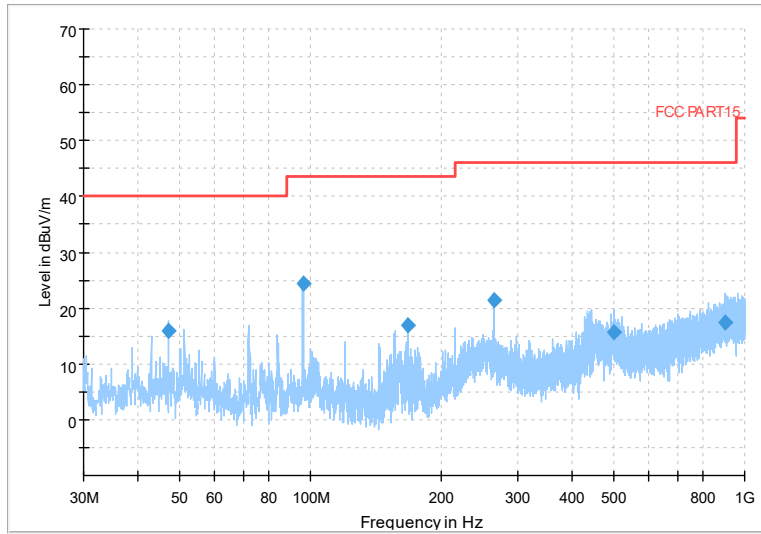

Full Spectrum

V

Frequency Range: 6GHz -18GHz
Detector: Av mode and PK mode
Test Mode: 802.11ax(HE40)

Full Spectrum

Frequency Range: 18GHz -40GHz
Detector: Av mode and PK mode
Test Mode: 802.11ax(HE40)

Carrier frequency (MHz): 5795
Channel No.:159

Frequency Range: 30MHz -1GHz
Detector: QP mode
Modulation type: 802.11n(HT40)

Frequency Range: 1GHz -6GHz
Detector: Av mode and PK mode
Modulation type: 802.11n(HT40)

Full Spectrum

Frequency Range: 6GHz -18GHz
Detector: Av mode and PK mode
Modulation type: 802.11n(HT40)

Full Spectrum

Frequency Range: 18GHz -40GHz
Detector: Av mode and PK mode
Modulation type: 802.11n(HT40)

Full Spectrum

Frequency Range: 30MHz -1GHz
Detector: QP mode
Test Mode: 802.11ac(VHT40)

Full Spectrum