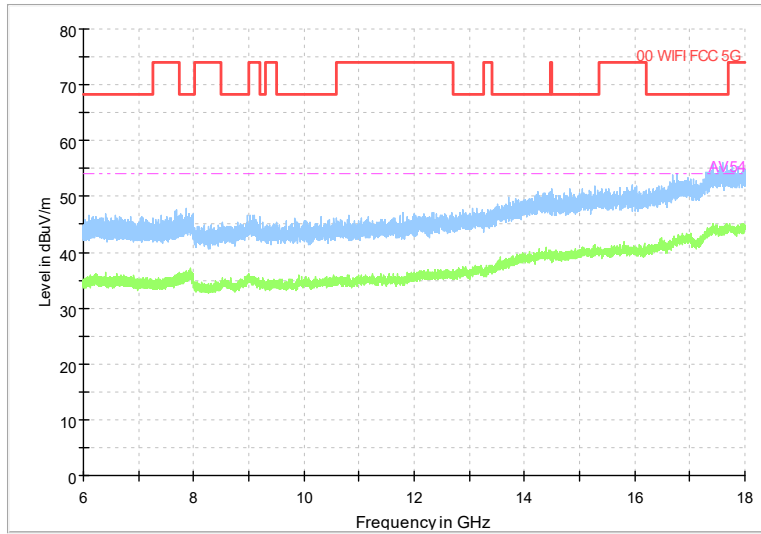

Full Spectrum

Frequency Range: 6GHz -18GHz
 Detector: Av mode and PK mode
 Modulation type: 802.11n(HT40)

Full Spectrum

Preview Result 2-AVG 00 WIFI FCC 5G
 Preview Result 1-PK+ AV54

Comment

Frequency Range: 18GHz -40GHz
 Detector: Av mode and PK mode
 Modulation type: 802.11n(HT40)

Full Spectrum

Frequency Range: 30MHz -1GHz
 Detector: QP mode
 Test Mode: 802.11ac(VHT40)

Full Spectrum

Frequency Range: 1GHz -6GHz
 Detector: Av mode and PK mode
 Test Mode: 802.11ac(VHT40)

Full Spectrum

Frequency Range: 6GHz -18GHz
Detector: Av mode and PK mode
Test Mode: 802.11ac(VHT40)

Full Spectrum

Preview Result 2-AVG Preview Result 1-PK+
00 WIFI FCC 5G AV54

Comment

Frequency Range: 18GHz -40GHz
Detector: Av mode and PK mode
Test Mode: 802.11ac(VHT40)