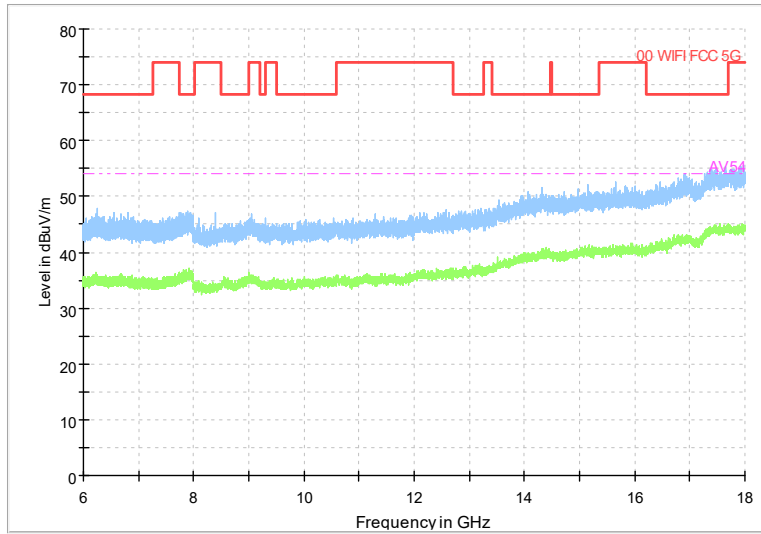

Full Spectrum

Frequency Range: 6GHz -18GHz
Detector: Av mode and PK mode
Test Mode: 802.11ax(HE20)

Full Spectrum

Preview Result 2-AVG Preview Result 1-PK+
00 WIFI FCC 5G AV54

Comment

Frequency Range: 18GHz -40GHz
Detector: Av mode and PK mode
Test Mode: 802.11ax(HE20)

Carrier frequency (MHz): 5785
 Channel No.:157

Frequency Range: 30MHz -1GHz
 Detector: QP mode
 Modulation type: 802.11a

Frequency Range: 1GHz -6GHz
 Detector: Av mode and PK mode
 Modulation type: 802.11a

Full Spectrum

Frequency Range: 6GHz -18GHz
 Detector: Av mode and PK mode
 Modulation type: 802.11a

Full Spectrum

Preview Result 2-AVG Preview Result 1-PK+
 00 WIFI FCC 5G AV54

Comment

Frequency Range: 18GHz -40GHz
 Detector: Av mode and PK mode
 Modulation type: 802.11a