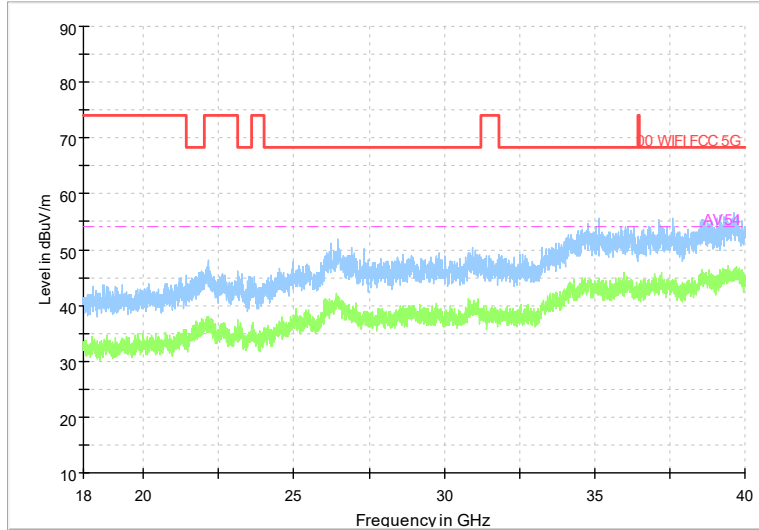

Full Spectrum

Frequency Range: 6GHz -18GHz
 Detector: Av mode and PK mode
 Modulation type: 802.11n(HT40)

Full Spectrum

Frequency Range: 18GHz -40GHz
 Detector: Av mode and PK mode
 Modulation type: 802.11n(HT40)

Full Spectrum

Frequency Range: 30MHz -1GHz
Detector: QP mode

Test Mode: 802.11ac(VHT40)

Full Spectrum

Frequency Range: 1GHz -6GHz
Detector: Av mode and PK mode
Test Mode: 802.11ac(VHT40)

Full Spectrum

V

Frequency Range: 6GHz -18GHz
 Detector: Av mode and PK mode
 Test Mode: 802.11ac(VHT40)

Full Spectrum

Frequency Range: 18GHz -40GHz
 Detector: Av mode and PK mode
 Test Mode: 802.11ac(VHT40)

Full Spectrum

Frequency Range: 30MHz -1GHz
Detector: QP mode

Test Mode: 802.11ax(HE40)

Full Spectrum

Frequency Range: 1GHz -6GHz
Detector: Av mode and PK mode
Test Mode: 802.11ax(HE40)