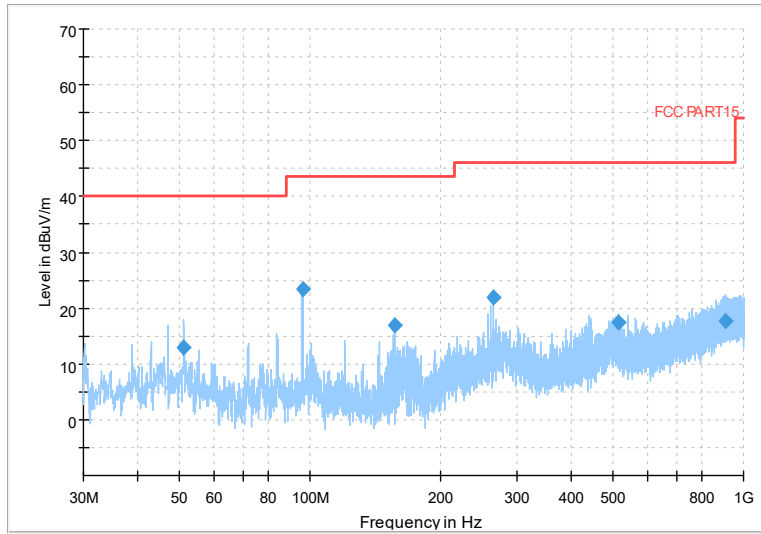

Full Spectrum

Frequency Range: 6GHz -18GHz
 Detector: Av mode and PK mode
 Modulation type: 802.11a

Full Spectrum

Preview Result 2-AVG Preview Result 1-PK+
 00 WIFI FCC 5G AV54

Comment

Frequency Range: 18GHz -40GHz
 Detector: Av mode and PK mode
 Modulation type: 802.11a

Full Spectrum

Frequency Range: 30MHz -1GHz
 Detector: QP mode
 Modulation type: 802.11n(HT20)

Full Spectrum

Frequency Range: 1GHz -6GHz
 Detector: Av mode and PK mode
 Modulation type: 802.11n(HT20)

Full Spectrum