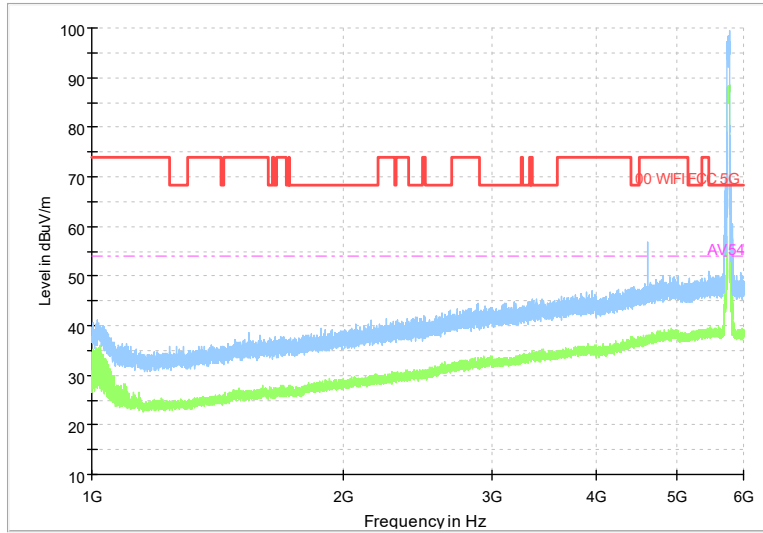

Full Spectrum

Frequency Range: 1GHz -6GHz
Detector: Av mode and PK mode
Test Mode: 802.11ax(HE40)