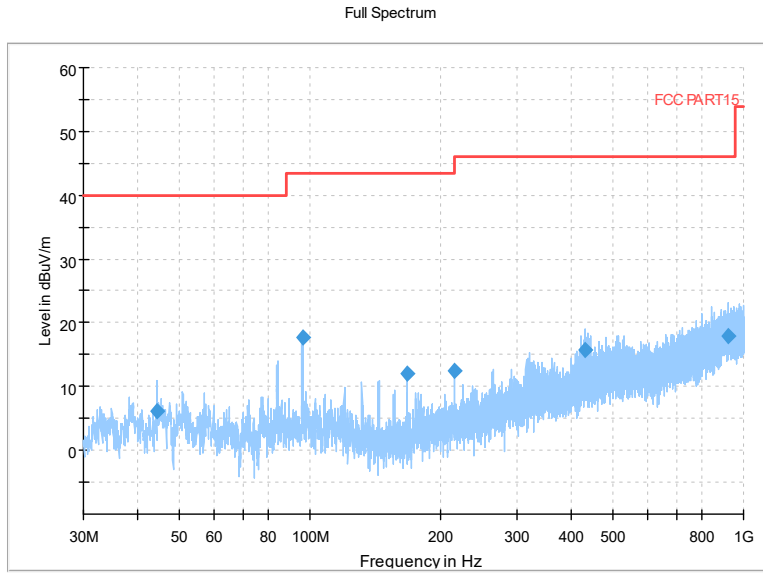

Full Spectrum

Frequency Range: 6GHz -18GHz
Detector: Av mode and PK mode
Modulation type: 802.11n(HT20)

Full Spectrum

Preview Result 2-AVG Preview Result 1-PK+
00 WIFI FCC 5G AV54

Comment

Frequency Range: 18GHz -40GHz
Detector: Av mode and PK mode
Modulation type: 802.11n(HT20)

Frequency Range: 30MHz -1GHz
 Detector: QP mode
 Test Mode: 802.11ac(VHT20)

Frequency Range: 1GHz -6GHz
 Detector: Av mode and PK mode
 Test Mode: 802.11ac(VHT20)

Full Spectrum

Frequency Range: 6GHz -18GHz
 Detector: Av mode and PK mode
 Test Mode: 802.11ac(VHT20)