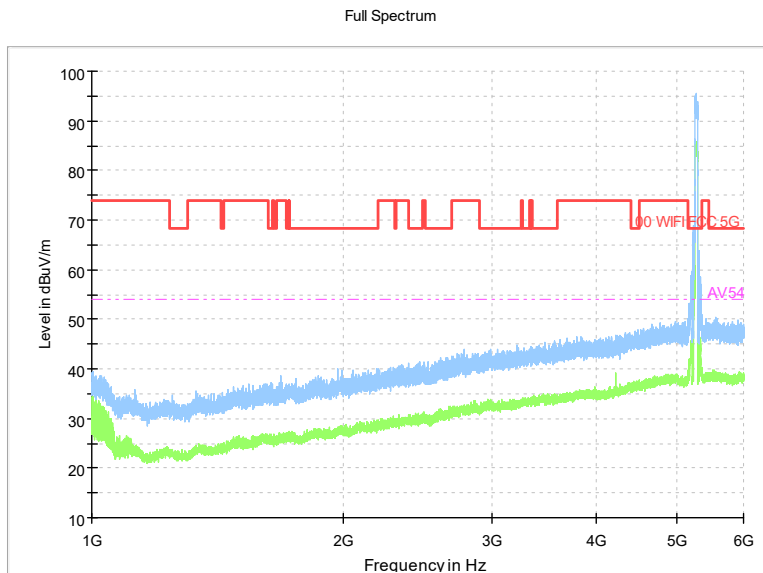

Full Spectrum

Frequency Range: 1GHz -6GHz
Detector: Av mode and PK mode
Test Mode: 802.11ax(HE20)

Full Spectrum

Frequency Range: 6GHz -18GHz
Detector: Av mode and PK mode
Test Mode: 802.11ax(HE20)

Full Spectrum

Preview Result 2-AVG Preview Result 1-PK+
00 WIFI FCC 5G AV54

Comment

Frequency Range: 18GHz -40GHz
Detector: Av mode and PK mode
Test Mode: 802.11ax(HE20)

Carrier frequency (MHz): 5270
 Channel No.:54

Frequency Range: 30MHz -1GHz
 Detector: QP mode
 Modulation type: 802.11n(HT40)

Frequency Range: 1GHz -6GHz
 Detector: Av mode and PK mode
 Modulation type: 802.11n(HT40)

Full Spectrum

Frequency Range: 6GHz -18GHz
Detector: Av mode and PK mode
Modulation type: 802.11n(HT40)

Full Spectrum