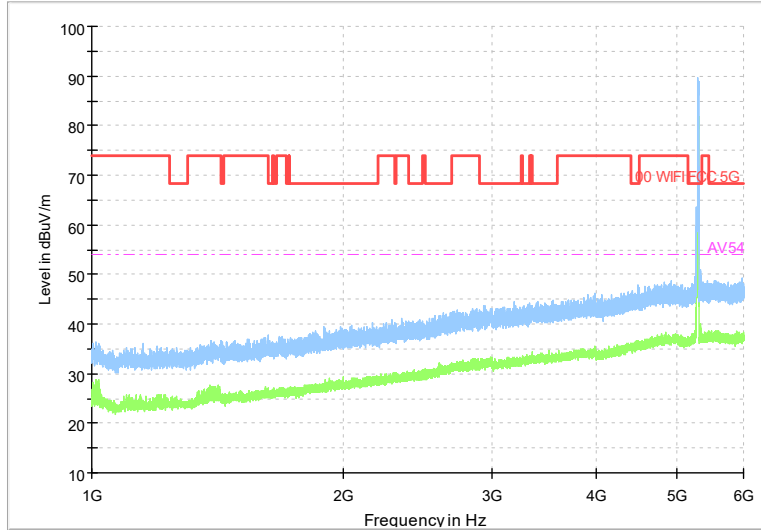

Carrier frequency (MHz): 5300
 Channel No.:60

Frequency Range: 30MHz -1GHz
 Detector: QP mode
 Modulation type: 802.11a

Frequency Range: 1GHz -6GHz

Detector: Av mode and PK mode
Modulation type: 802.11a

Frequency Range: 6GHz -18GHz
Detector: Av mode and PK mode
Modulation type: 802.11a

Preview Result 2-AVG 00 WIFI FCC 5G Preview Result 1-PK+ AV54

Comment

Frequency Range: 18GHz -40GHz
Detector: Av mode and PK mode
Modulation type: 802.11a

Full Spectrum

Frequency Range: 30MHz -1GHz
Detector: QP mode
Modulation type: 802.11n(HT20)

Full Spectrum

Frequency Range: 1GHz -6GHz
Detector: Av mode and PK mode
Modulation type: 802.11n(HT20)

Full Spectrum

Frequency Range: 6GHz -18GHz
Detector: Av mode and PK mode
Modulation type: 802.11n(HT20)