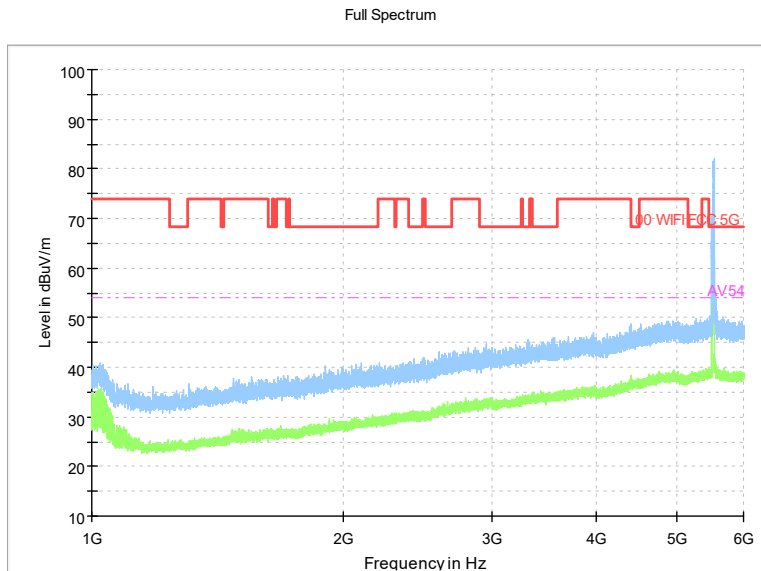

Full Spectrum

Frequency Range: 1GHz -6GHz
Detector: Av mode and PK mode
Test Mode: 802.11ax(HE20)

Full Spectrum

Frequency Range: 6GHz -18GHz
 Detector: Av mode and PK mode
 Test Mode: 802.11ax(HE20)

Full Spectrum

Preview Result 2-AVG Preview Result 1-PK+
 00 WIFI FCC 5G AV54

Comment

Frequency Range: 18GHz -40GHz
 Detector: Av mode and PK mode
 Test Mode: 802.11ax(HE20)

Carrier frequency (MHz): 5510
Channel No.:102

Frequency Range: 30MHz -1GHz
Detector: QP mode
Modulation type: 802.11n(HT40)

Frequency Range: 1GHz -6GHz
Detector: Av mode and PK mode
Modulation type: 802.11n(HT40)

Full Spectrum

Frequency Range: 6GHz -18GHz
Detector: Av mode and PK mode
Modulation type: 802.11n(HT40)