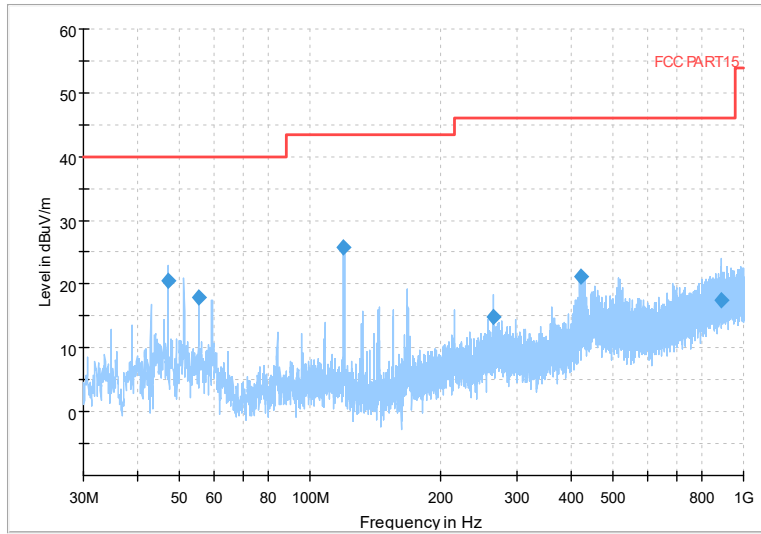

Full Spectrum

Preview Result 2-AVG Preview Result 1-PK+
00 WIFI FCC 5G AV54

Comment

Frequency Range: 18GHz -40GHz
Detector: Av mode and PK mode
Modulation type: 802.11n(HT20)

Full Spectrum

Frequency Range: 30MHz -1GHz
 Detector: QP mode
 Test Mode: 802.11ac(VHT20)

Full Spectrum

Frequency Range: 1GHz -6GHz
 Detector: Av mode and PK mode
 Test Mode: 802.11ac(VHT20)

Full Spectrum

Frequency Range: 6GHz -18GHz
 Detector: Av mode and PK mode
 Test Mode: 802.11ac(VHT20)

Full Spectrum