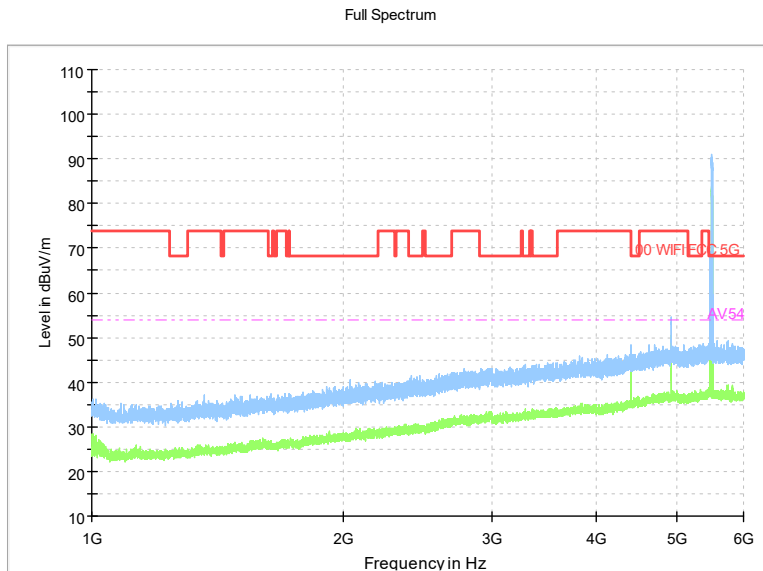

Full Spectrum

Frequency Range: 18GHz -40GHz
 Detector: Av mode and PK mode
 Test Mode: 802.11ax(HE40)

Carrier frequency (MHz): 5500
Channel No.:100

Frequency Range: 30MHz -1GHz
Detector: QP mode
Modulation type: 802.11a

Frequency Range: 1GHz -6GHz
Detector: Av mode and PK mode
Modulation type: 802.11a

Full Spectrum

Frequency Range: 6GHz -18GHz
Detector: Av mode and PK mode
Modulation type: 802.11a

Full Spectrum

Frequency Range: 18GHz -40GHz
Detector: Av mode and PK mode
Modulation type: 802.11a