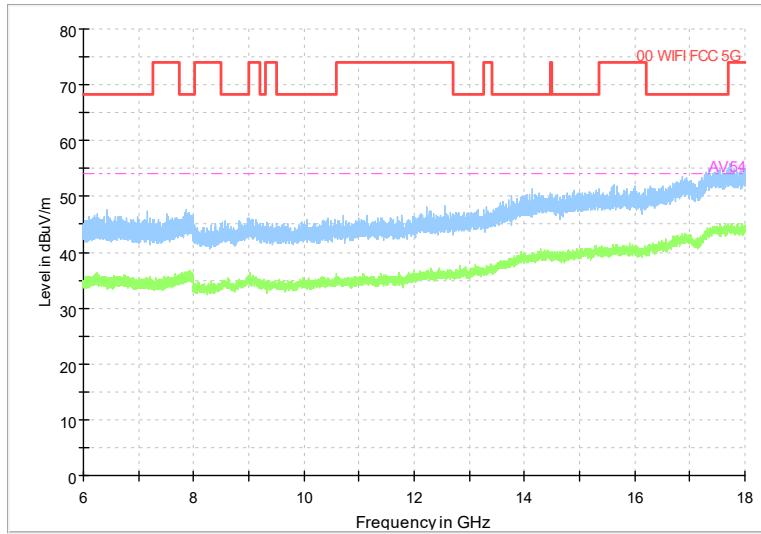

Full Spectrum

Frequency Range: 6GHz -18GHz
Detector: Av mode and PK mode
Test Mode: 802.11ac(VHT20)

Full Spectrum

Preview Result 2-AVG Preview Result 1-PK+
00 WIFI FCC 5G AV54

Comment

Frequency Range: 18GHz -40GHz
Detector: Av mode and PK mode
Test Mode: 802.11ac(VHT20)

Full Spectrum

Frequency Range: 30MHz -1GHz
 Detector: QP mode
 Test Mode: 802.11ax(HE20)

Full Spectrum

Frequency Range: 1GHz -6GHz
 Detector: Av mode and PK mode
 Test Mode: 802.11ax(HE20)

Full Spectrum

Frequency Range: 6GHz -18GHz
Detector: Av mode and PK mode
Test Mode: 802.11ax(HE20)

Full Spectrum

Preview Result 2-AVG 00 WIFI FCC 5G
Preview Result 1-PK+ AV54

Comment

Frequency Range: 18GHz -40GHz
Detector: Av mode and PK mode
Test Mode: 802.11ax(HE20)

Carrier frequency (MHz): 5320
 Channel No.:64