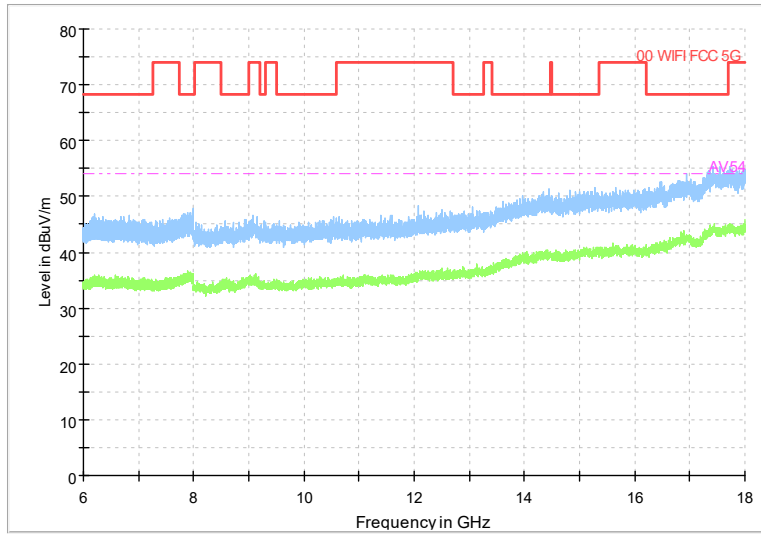

Frequency Range: 1GHz -6GHz
 Detector: Av mode and PK mode
 Modulation type: 802.11a

Full Spectrum

Frequency Range: 6GHz -18GHz
 Detector: Av mode and PK mode
 Modulation type: 802.11a

Full Spectrum

Preview Result 2-AVG Preview Result 1-PK+
 00 WIFI FCC 5G AV54

Comment

Frequency Range: 18GHz -40GHz
 Detector: Av mode and PK mode
 Modulation type: 802.11a

Full Spectrum

Frequency Range: 30MHz -1GHz
Detector: QP mode
Modulation type: 802.11n(HT20)

Full Spectrum

Frequency Range: 1GHz -6GHz
Detector: Av mode and PK mode
Modulation type: 802.11n(HT20)

Full Spectrum

Frequency Range: 6GHz -18GHz
Detector: Av mode and PK mode
Modulation type: 802.11n(HT20)

Full Spectrum

Preview Result 2-AVG Preview Result 1-PK+
00 WIFI FCC 5G AV54

Comment

Frequency Range: 18GHz -40GHz
Detector: Av mode and PK mode
Modulation type: 802.11n(HT20)