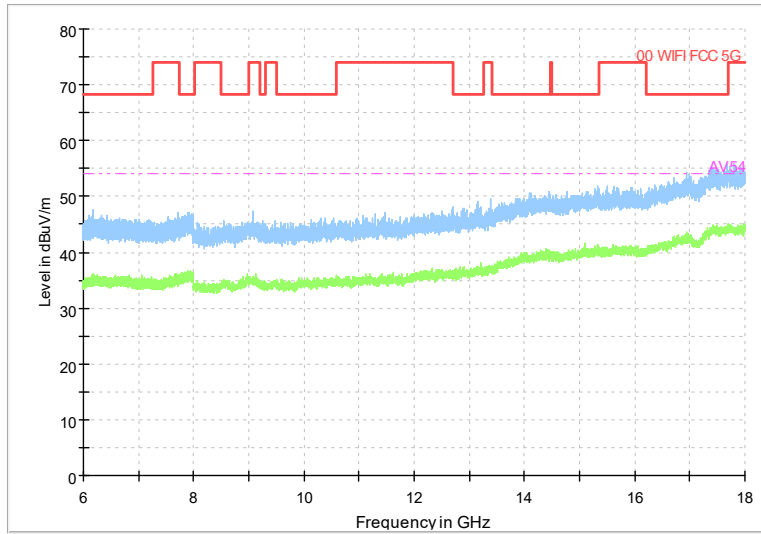

Full Spectrum

Frequency Range: 18GHz -40GHz
Detector: Av mode and PK mode
Test Mode: 802.11ax(HE40)

Carrier frequency (MHz): 5310
Channel No.:62

Frequency Range: 30MHz -1GHz
Detector: QP mode
Modulation type: 802.11n(HT40)

Frequency Range: 1GHz -6GHz
Detector: Av mode and PK mode
Modulation type: 802.11n(HT40)

Full Spectrum

Frequency Range: 6GHz -18GHz
 Detector: Av mode and PK mode
 Modulation type: 802.11n(HT40)

Full Spectrum