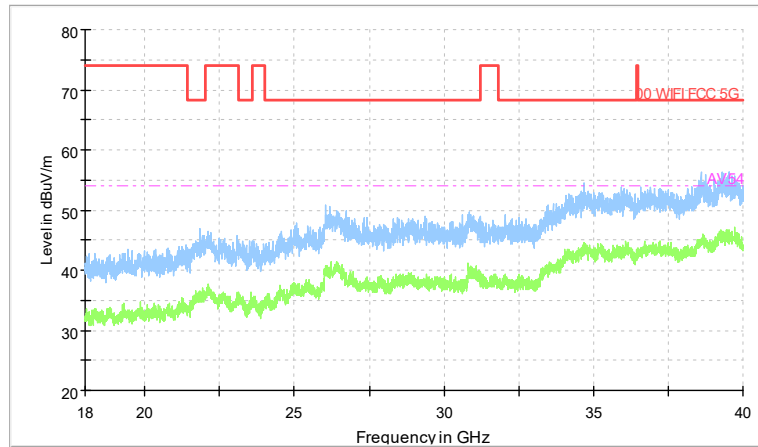

Full Spectrum

Preview Result 2-AVG Preview Result 1-PK+
00 WIFI FCC 5G AV54

Comment

Frequency Range: 18GHz -40GHz
Detector: Av mode and PK mode
Modulation type: 802.11n(HT20)

Full Spectrum

Frequency Range: 30MHz -1GHz
 Detector: QP mode
 Test Mode: 802.11ac(VHT20)

Full Spectrum

Frequency Range: 1GHz -6GHz
 Detector: Av mode and PK mode
 Test Mode: 802.11ac(VHT20)

Full Spectrum

Frequency Range: 6GHz -18GHz
 Detector: Av mode and PK mode
 Test Mode: 802.11ac(VHT20)

Full Spectrum

Preview Result 2-AVG Preview Result 1-PK+
 00 WIFI FCC 5G AV54

Comment

Frequency Range: 18GHz -40GHz
 Detector: Av mode and PK mode
 Test Mode: 802.11ac(VHT20)

Full Spectrum

Frequency Range: 30MHz -1GHz
Detector: QP mode
Test Mode: 802.11ax(HE20)