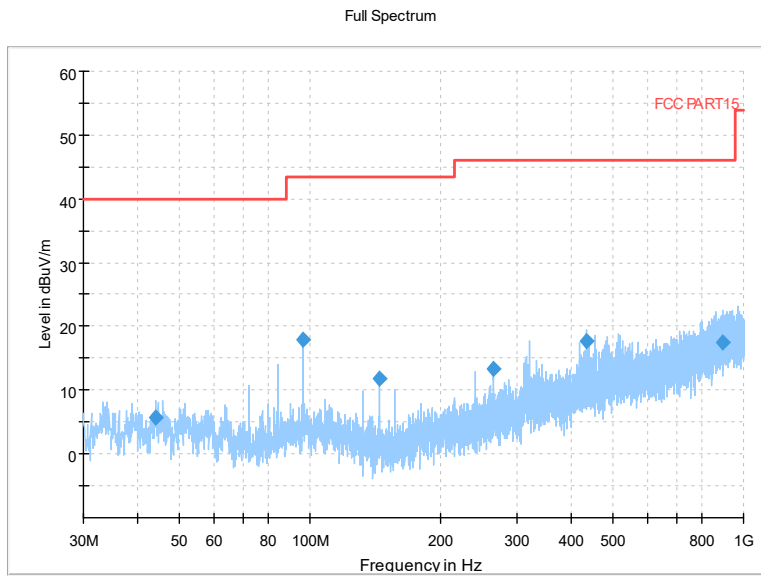

Preview Result 2-AVG Preview Result 1-PK+
00 WIFI FCC 5G AV54

Comment

Frequency Range: 18GHz -40GHz
Detector: Av mode and PK mode
Test Mode: 802.11ac(VHT40)

Full Spectrum

Frequency Range: 30MHz -1GHz
Detector: QP mode
Test Mode: 802.11ax(HE40)

Full Spectrum

Frequency Range: 1GHz -6GHz
Detector: Av mode and PK mode
Test Mode: 802.11ax(HE40)

Full Spectrum

Frequency Range: 6GHz -18GHz
Detector: Av mode and PK mode
Test Mode: 802.11ax(HE40)

Full Spectrum

Preview Result 2-AVG Preview Result 1-PK+
00 WIFI FCC 5G AV54

Comment

Frequency Range: 18GHz -40GHz
Detector: Av mode and PK mode
Test Mode: 802.11ax(HE40)

Carrier frequency (MHz): 5590
Channel No.:118

Frequency Range: 30MHz -1GHz
Detector: QP mode
Modulation type: 802.11n(HT40)