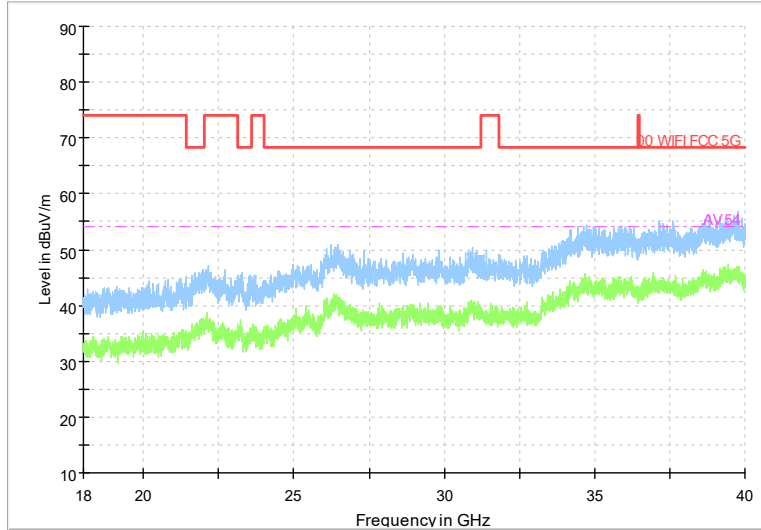

Full Spectrum

Frequency Range: 6GHz -18GHz
Detector: Av mode and PK mode
Test Mode: 802.11ac(VHT40)

Full Spectrum

Frequency Range: 18GHz -40GHz
Detector: Av mode and PK mode
Test Mode: 802.11ac(VHT40)

Full Spectrum

Frequency Range: 30MHz -1GHz
 Detector: QP mode
 Test Mode: 802.11ax(HE40)

Full Spectrum

Frequency Range: 1GHz -6GHz
 Detector: Av mode and PK mode
 Test Mode: 802.11ax(HE40)

Full Spectrum

Frequency Range: 6GHz -18GHz
 Detector: Av mode and PK mode
 Test Mode: 802.11ax(HE40)

Full Spectrum

Frequency Range: 18GHz -40GHz
 Detector: Av mode and PK mode
 Test Mode: 802.11ax(HE40)

Carrier frequency (MHz): 5500
Channel No.:100

Frequency Range: 30MHz -1GHz
Detector: QP mode
Modulation type: 802.11a