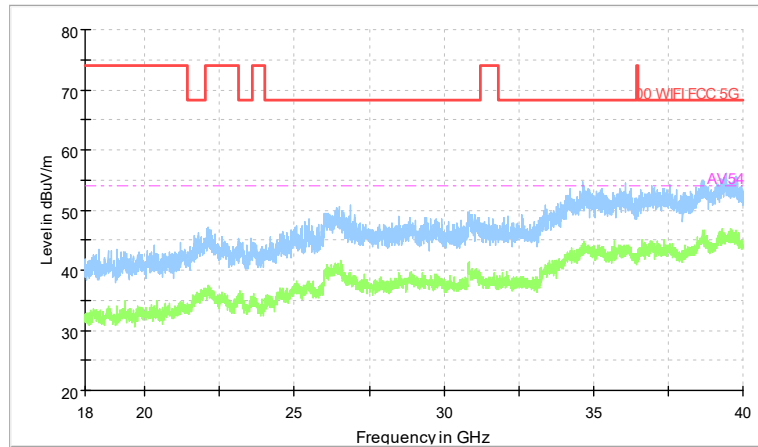

Full Spectrum

Frequency Range: 18GHz -40GHz
 Detector: Av mode and PK mode
 Test Mode: 802.11ax(HE20)

Carrier frequency (MHz): 5600
 Channel No.:120

Frequency Range: 30MHz -1GHz
 Detector: QP mode
 Modulation type: 802.11a

Frequency Range: 1GHz -6GHz
 Detector: Av mode and PK mode
 Modulation type: 802.11a

Full Spectrum

Frequency Range: 6GHz -18GHz
Detector: Av mode and PK mode
Modulation type: 802.11a

Full Spectrum

Preview Result 2-AVG 00 WIFI FCC 5G
Preview Result 1-PK+ AV54