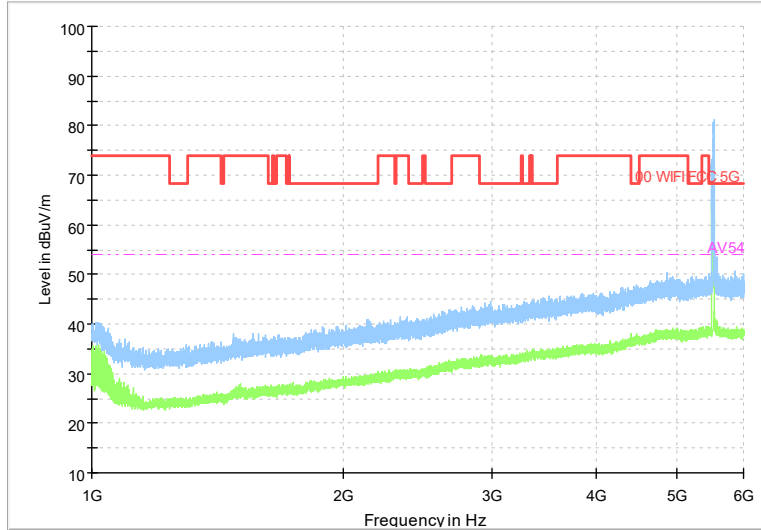

Full Spectrum

Frequency Range: 1GHz -6GHz
 Detector: Av mode and PK mode
 Test Mode: 802.11ac(VHT40)

Full Spectrum

Frequency Range: 6GHz -18GHz
Detector: Av mode and PK mode
Test Mode: 802.11ac(VHT40)

Full Spectrum

Preview Result 2-AVG Preview Result 1-PK+
00 WIFI FCC 5G AV54

Comment

Frequency Range: 18GHz -40GHz
Detector: Av mode and PK mode
Test Mode: 802.11ac(VHT40)

Full Spectrum

Frequency Range: 30MHz -1GHz
Detector: QP mode
Test Mode: 802.11ax(HE40)

Full Spectrum

Frequency Range: 1GHz -6GHz
Detector: Av mode and PK mode
Test Mode: 802.11ax(HE40)

Full Spectrum

Frequency Range: 6GHz -18GHz
Detector: Av mode and PK mode
Test Mode: 802.11ax(HE40)

Full Spectrum