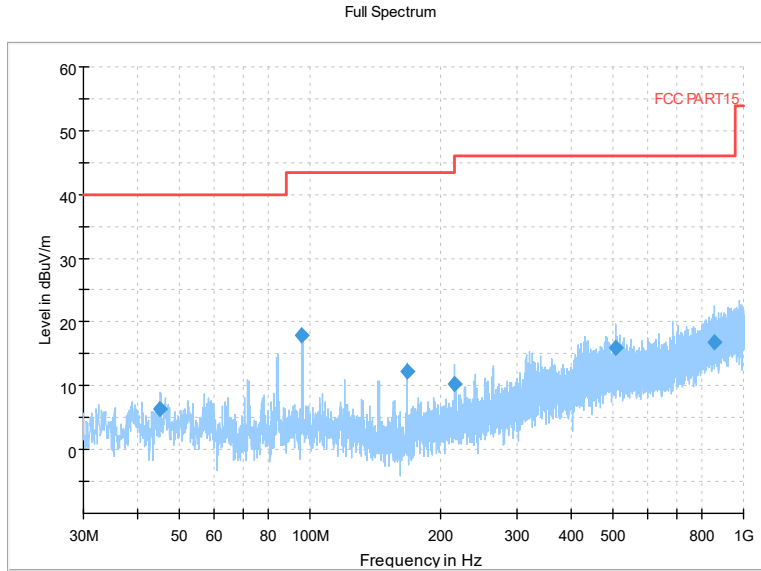

Full Spectrum

Preview Result 2-AVG Preview Result 1-PK+
 00 WIFI FCC 5G AV54

Comment

Frequency Range: 18GHz -40GHz
 Detector: Av mode and PK mode
 Test Mode: 802.11ac(VHT20)

Full Spectrum

Frequency Range: 30MHz -1GHz
 Detector: QP mode
 Test Mode: 802.11ax(HE20)

Full Spectrum

Frequency Range: 1GHz -6GHz
 Detector: Av mode and PK mode
 Test Mode: 802.11ax(HE20)

Full Spectrum

Frequency Range: 6GHz -18GHz
Detector: Av mode and PK mode
Test Mode: 802.11ax(HE20)

Full Spectrum

Preview Result 2-AVG Preview Result 1-PK+
00 WIFI FCC 5G AV54

Comment

Frequency Range: 18GHz -40GHz
Detector: Av mode and PK mode
Test Mode: 802.11ax(HE20)

Carrier frequency (MHz): 5700
 Channel No.:140

Frequency Range: 30MHz -1GHz
 Detector: QP mode
 Modulation type: 802.11a