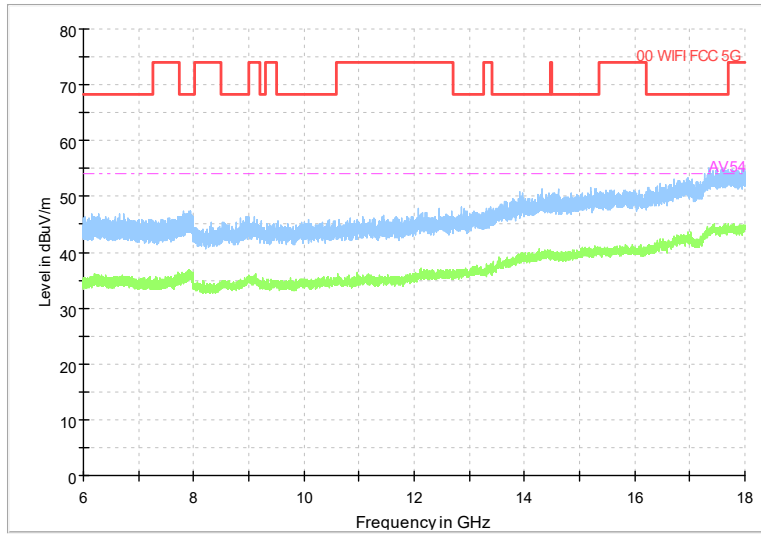

Full Spectrum

Frequency Range: 1GHz -6GHz
 Detector: Av mode and PK mode
 Test Mode: 802.11ac(VHT40)

Full Spectrum

Frequency Range: 6GHz -18GHz
Detector: Av mode and PK mode
Test Mode: 802.11ac(VHT40)

Full Spectrum

Preview Result 2-AVG Preview Result 1-PK+
00 WIFI FCC 5G AV54

Comment

Frequency Range: 18GHz -40GHz
Detector: Av mode and PK mode
Test Mode: 802.11ac(VHT40)

Full Spectrum

Frequency Range: 30MHz -1GHz
Detector: QP mode
Test Mode: 802.11ax(HE40)

Full Spectrum

Frequency Range: 1GHz -6GHz
Detector: Av mode and PK mode
Test Mode: 802.11ax(HE40)

Full Spectrum

Frequency Range: 6GHz -18GHz
Detector: Av mode and PK mode
Test Mode: 802.11ax(HE40)

Full Spectrum