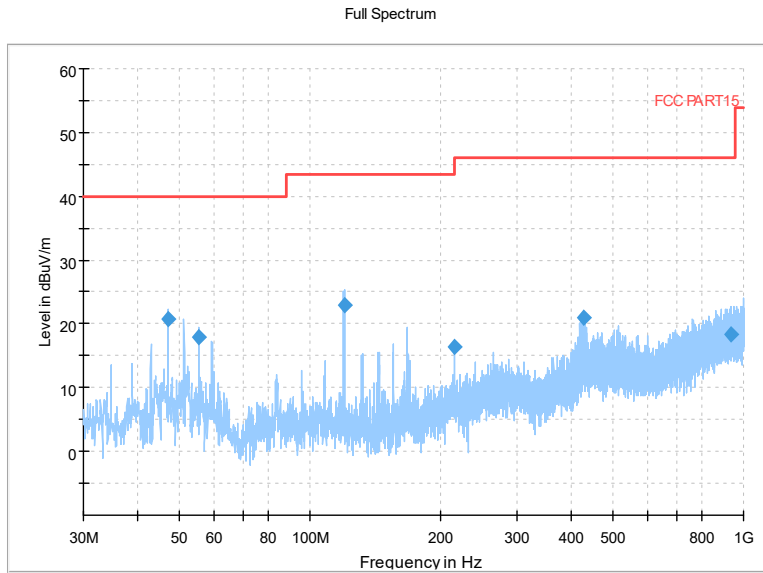

Carrier frequency (MHz): 5300
 Channel No.:60

Frequency Range: 30MHz -1GHz
 Detector: QP mode
 Modulation type: 802.11a

Frequency Range: 1GHz -6GHz

Detector: Av mode and PK mode
Modulation type: 802.11a

Frequency Range: 6GHz -18GHz
Detector: Av mode and PK mode
Modulation type: 802.11a

Preview Result 2-AVG 00 WIFI FCC 5G Preview Result 1-PK+ AV54

Comment

Frequency Range: 18GHz -40GHz
Detector: Av mode and PK mode
Modulation type: 802.11a

Full Spectrum

Frequency Range: 30MHz -1GHz
Detector: QP mode
Modulation type: 802.11n(HT20)