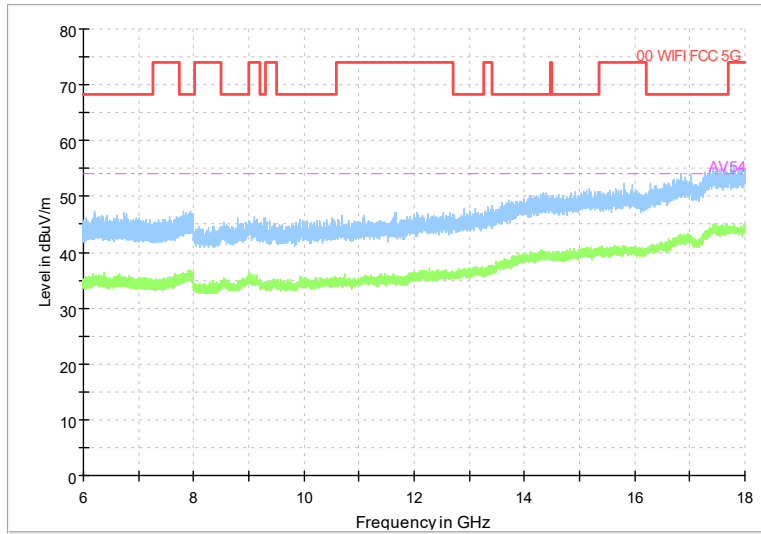

Full Spectrum

Frequency Range: 30MHz -1GHz
 Detector: QP mode
 Test Mode: 802.11ax(HE20)

Full Spectrum

Frequency Range: 1GHz -6GHz
 Detector: Av mode and PK mode
 Test Mode: 802.11ax(HE20)

Full Spectrum

Frequency Range: 6GHz -18GHz
Detector: Av mode and PK mode
Test Mode: 802.11ax(HE20)

Full Spectrum

Preview Result 2-AVG 00 WIFI FCC 5G
Preview Result 1-PK+ AV54

Comment

Frequency Range: 18GHz -40GHz
Detector: Av mode and PK mode
Test Mode: 802.11ax(HE20)

Carrier frequency (MHz): 5320
 Channel No.:64

Frequency Range: 30MHz -1GHz
 Detector: QP mode
 Modulation type: 802.11a

Frequency Range: 1GHz -6GHz
 Detector: Av mode and PK mode
 Modulation type: 802.11a

Full Spectrum

Frequency Range: 6GHz -18GHz
Detector: Av mode and PK mode
Modulation type: 802.11a

Full Spectrum

Preview Result 2-AVG Preview Result 1-PK+
00 WIFI FCC 5G AV54

Comment

Frequency Range: 18GHz -40GHz
Detector: Av mode and PK mode
Modulation type: 802.11a

Full Spectrum

Frequency Range: 30MHz -1GHz
Detector: QP mode
Modulation type: 802.11n(HT20)