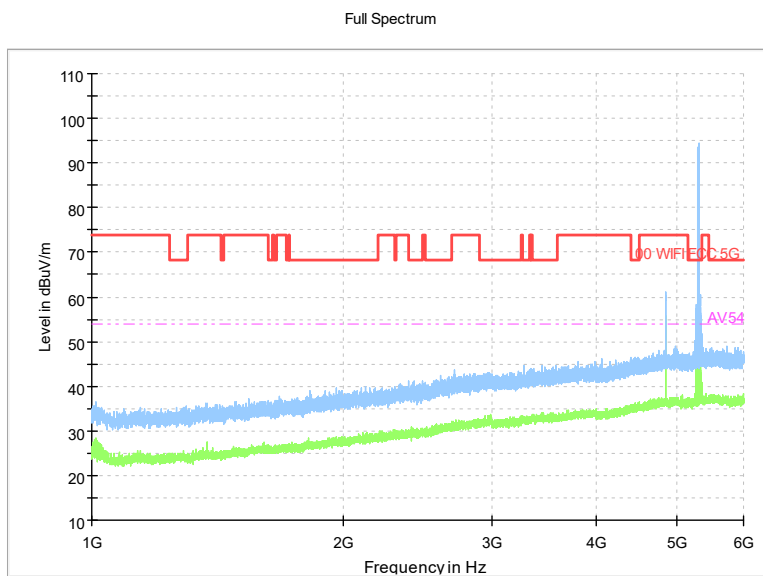

Carrier frequency (MHz): 5300
 Channel No.:60

Frequency Range: 30MHz -1GHz
 Detector: QP mode
 Modulation type: 802.11a

Frequency Range: 1GHz -6GHz

Detector: Av mode and PK mode
Modulation type: 802.11a

Frequency Range: 6GHz -18GHz
Detector: Av mode and PK mode
Modulation type: 802.11a

Preview Result 2-AVG 00 WIFI FCC 5G Preview Result 1-PK+ AV54

Comment

Frequency Range: 18GHz -40GHz
Detector: Av mode and PK mode
Modulation type: 802.11a

Full Spectrum

Frequency Range: 30MHz -1GHz
Detector: QP mode
Modulation type: 802.11n(HT20)