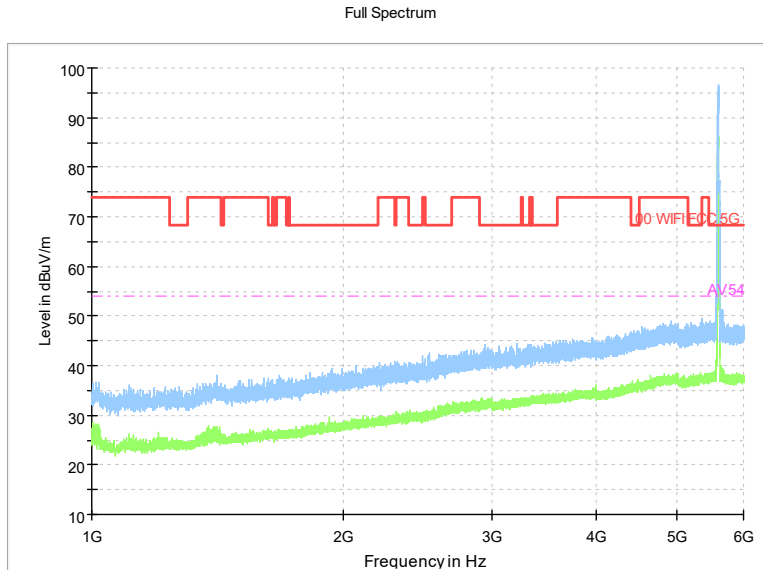

Full Spectrum

Frequency Range: 6GHz -18GHz
 Detector: Av mode and PK mode
 Modulation type: 802.11n(HT20)

Full Spectrum

Preview Result 2-AVG Preview Result 1-PK+
 00 WIFI FCC 5G AV54

Comment

Frequency Range: 18GHz -40GHz
 Detector: Av mode and PK mode
 Modulation type: 802.11n(HT20)

Frequency Range: 30MHz -1GHz
 Detector: QP mode
 Test Mode: 802.11ac(VHT20)

Frequency Range: 1GHz -6GHz
 Detector: Av mode and PK mode
 Test Mode: 802.11ac(VHT20)

Full Spectrum

Frequency Range: 6GHz -18GHz
 Detector: Av mode and PK mode
 Test Mode: 802.11ac(VHT20)