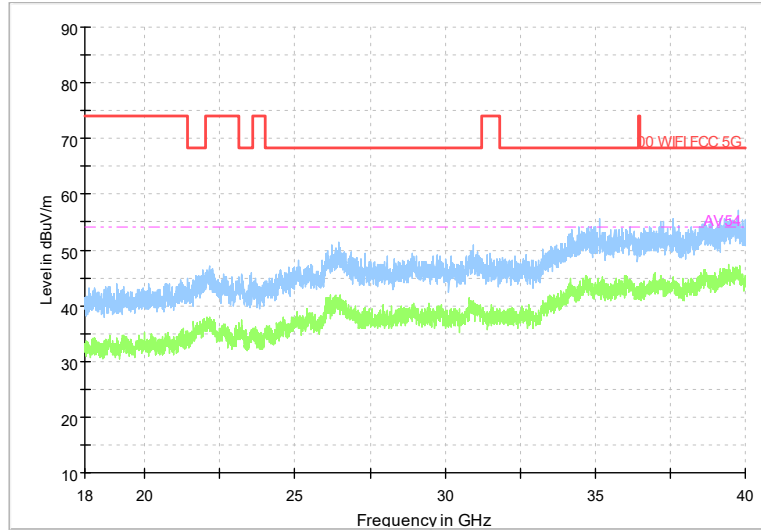

Full Spectrum

Frequency Range: 1GHz -6GHz
Detector: Av mode and PK mode
Test Mode: 802.11ax(HE20)

Full Spectrum

Frequency Range: 6GHz -18GHz
Detector: Av mode and PK mode
Test Mode: 802.11ax(HE20)

Full Spectrum

Preview Result 2-AVG Preview Result 1-PK+
00 WIFI FCC 5G AV54

Comment

Frequency Range: 18GHz -40GHz
Detector: Av mode and PK mode
Test Mode: 802.11ax(HE20)

Carrier frequency (MHz): 5270
 Channel No.:54

Frequency Range: 30MHz -1GHz
 Detector: QP mode
 Modulation type: 802.11n(HT40)

Frequency Range: 1GHz -6GHz
 Detector: Av mode and PK mode
 Modulation type: 802.11n(HT40)

Full Spectrum

Frequency Range: 6GHz -18GHz
Detector: Av mode and PK mode
Modulation type: 802.11n(HT40)

Full Spectrum