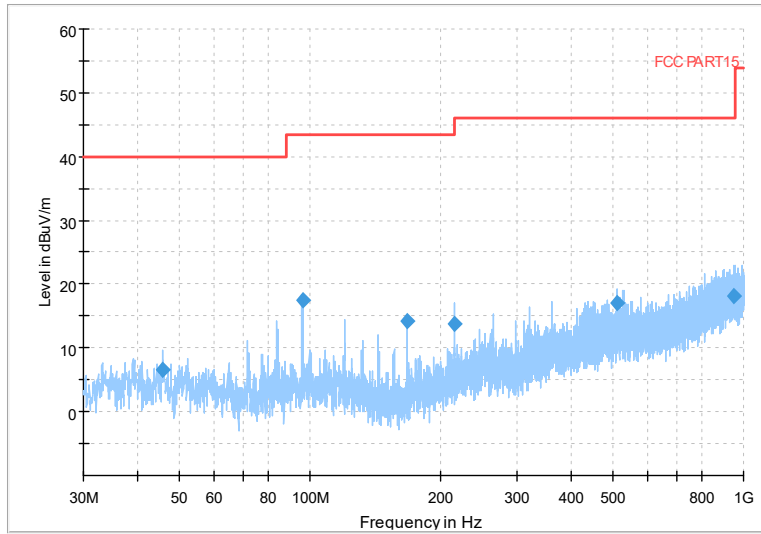

Full Spectrum

Frequency Range: 30MHz -1GHz
Detector: QP mode
Test Mode: 802.11ax(HE20)