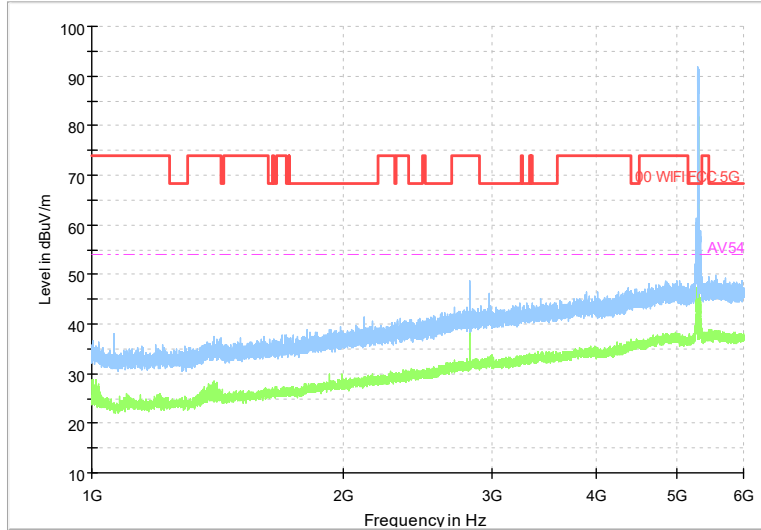

Full Spectrum

Frequency Range: 18GHz -40GHz
Detector: Av mode and PK mode
Modulation type: 802.11n(HT20)

Frequency Range: 30MHz -1GHz
 Detector: QP mode
 Test Mode: 802.11ac(VHT20)

Frequency Range: 1GHz -6GHz
 Detector: Av mode and PK mode
 Test Mode: 802.11ac(VHT20)

Full Spectrum

Frequency Range: 6GHz -18GHz
Detector: Av mode and PK mode
Test Mode: 802.11ac(VHT20)

Full Spectrum

Preview Result 2-AVG Preview Result 1-PK+
00 WIFI FCC 5G AV54

Comment

Frequency Range: 18GHz -40GHz
Detector: Av mode and PK mode
Test Mode: 802.11ac(VHT20)

Full Spectrum

Frequency Range: 30MHz -1GHz
 Detector: QP mode
 Test Mode: 802.11ax(HE20)

Full Spectrum

Frequency Range: 1GHz -6GHz
 Detector: Av mode and PK mode
 Test Mode: 802.11ax(HE20)

Full Spectrum

Frequency Range: 6GHz -18GHz
Detector: Av mode and PK mode
Test Mode: 802.11ax(HE20)