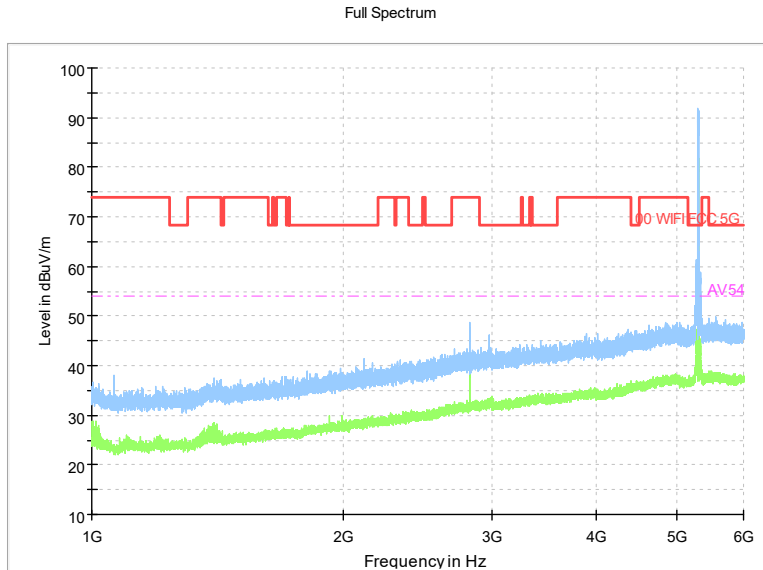

Preview Result 2-AVG 00 WIFI FCC 5G Preview Result 1-PK+ AV54

Comment

Frequency Range: 18GHz -40GHz
Detector: Av mode and PK mode
Modulation type: 802.11a

Full Spectrum

Frequency Range: 30MHz -1GHz
Detector: QP mode
Modulation type: 802.11n(HT20)

Full Spectrum

Frequency Range: 1GHz -6GHz
Detector: Av mode and PK mode
Modulation type: 802.11n(HT20)

Full Spectrum

Frequency Range: 6GHz -18GHz
Detector: Av mode and PK mode
Modulation type: 802.11n(HT20)

Full Spectrum

Frequency Range: 18GHz -40GHz
Detector: Av mode and PK mode
Modulation type: 802.11n(HT20)

Frequency Range: 30MHz -1GHz
 Detector: QP mode
 Test Mode: 802.11ac(VHT20)

Frequency Range: 1GHz -6GHz
 Detector: Av mode and PK mode
 Test Mode: 802.11ac(VHT20)

Full Spectrum

Frequency Range: 6GHz -18GHz
Detector: Av mode and PK mode
Test Mode: 802.11ac(VHT20)

Full Spectrum

Preview Result 2-AVG Preview Result 1-PK+
00 WIFI FCC 5G AV54

Comment

Frequency Range: 18GHz -40GHz
Detector: Av mode and PK mode
Test Mode: 802.11ac(VHT20)