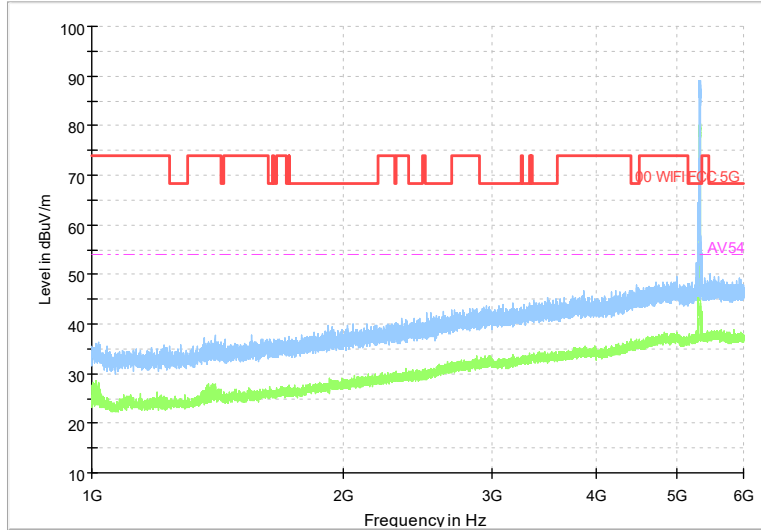

Full Spectrum

Frequency Range: 1GHz -6GHz
 Detector: Av mode and PK mode
 Test Mode: 802.11ac(VHT20)

Full Spectrum

Frequency Range: 6GHz -18GHz
 Detector: Av mode and PK mode
 Test Mode: 802.11ac(VHT20)

Full Spectrum

Preview Result 2-AVG Preview Result 1-PK+
 00 WIFI FCC 5G AV54

Comment

Frequency Range: 18GHz -40GHz
 Detector: Av mode and PK mode
 Test Mode: 802.11ac(VHT20)

Full Spectrum

Frequency Range: 30MHz -1GHz
Detector: QP mode
Test Mode: 802.11ax(HE20)

Full Spectrum

Frequency Range: 1GHz -6GHz
Detector: Av mode and PK mode
Test Mode: 802.11ax(HE20)

Full Spectrum

Frequency Range: 6GHz -18GHz
Detector: Av mode and PK mode
Test Mode: 802.11ax(HE20)

Full Spectrum