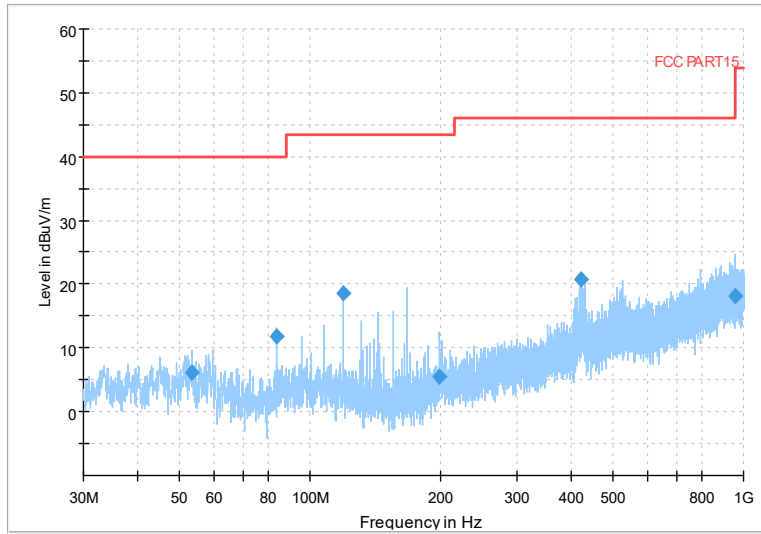

Full Spectrum

Preview Result 2-AVG Preview Result 1-PK+
00 WIFI FCC 5G AV54

Comment

Frequency Range: 18GHz -40GHz
Detector: Av mode and PK mode
Modulation type: 802.11n(HT20)

Full Spectrum

Frequency Range: 30MHz -1GHz
 Detector: QP mode
 Test Mode: 802.11ac(VHT20)

Full Spectrum

Frequency Range: 1GHz -6GHz
 Detector: Av mode and PK mode
 Test Mode: 802.11ac(VHT20)

Full Spectrum

Frequency Range: 6GHz -18GHz
 Detector: Av mode and PK mode
 Test Mode: 802.11ac(VHT20)

Full Spectrum

Preview Result 2-AVG Preview Result 1-PK+
 00 WIFI FCC 5G AV54

Comment

Frequency Range: 18GHz -40GHz
 Detector: Av mode and PK mode
 Test Mode: 802.11ac(VHT20)

Full Spectrum

Frequency Range: 30MHz -1GHz
Detector: QP mode
Test Mode: 802.11ax(HE20)