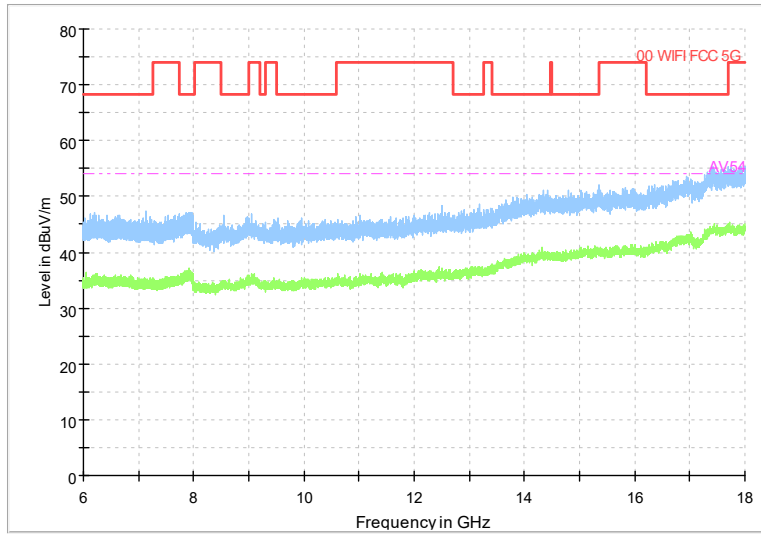

Full Spectrum

Frequency Range: 1GHz -6GHz
 Detector: Av mode and PK mode
 Test Mode: 802.11ac(VHT20)

Full Spectrum

Frequency Range: 6GHz -18GHz
 Detector: Av mode and PK mode
 Test Mode: 802.11ac(VHT20)

Full Spectrum

Preview Result 2-AVG Preview Result 1-PK+
 00 WIFI FCC 5G AV54

Comment

Frequency Range: 18GHz -40GHz
 Detector: Av mode and PK mode
 Test Mode: 802.11ac(VHT20)

Full Spectrum

Frequency Range: 30MHz -1GHz
Detector: QP mode
Test Mode: 802.11ax(HE20)

Full Spectrum

Frequency Range: 1GHz -6GHz
Detector: Av mode and PK mode
Test Mode: 802.11ax(HE20)

Full Spectrum

Frequency Range: 6GHz -18GHz
Detector: Av mode and PK mode
Test Mode: 802.11ax(HE20)

Full Spectrum