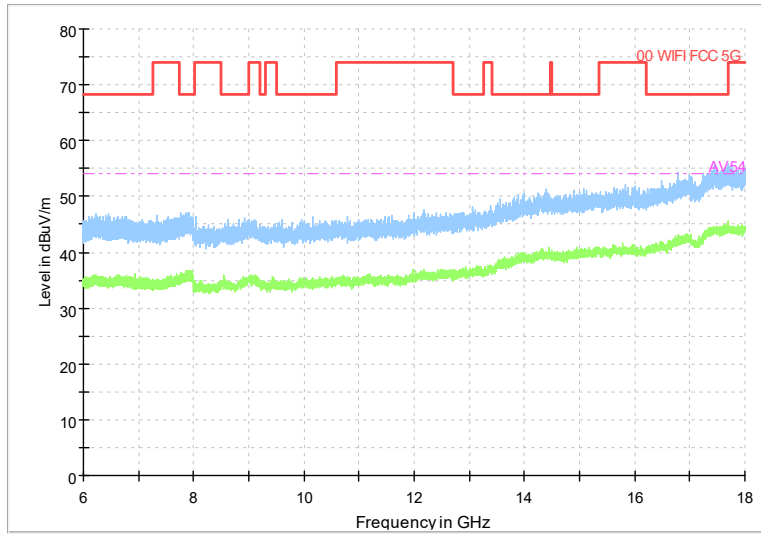

Full Spectrum

Frequency Range: 30MHz -1GHz
Detector: QP mode
Test Mode: 802.11ax(HE20)

Full Spectrum

Frequency Range: 1GHz -6GHz
Detector: Av mode and PK mode
Test Mode: 802.11ax(HE20)

Full Spectrum

Frequency Range: 6GHz -18GHz
 Detector: Av mode and PK mode
 Test Mode: 802.11ax(HE20)

Full Spectrum

Frequency Range: 18GHz -40GHz
 Detector: Av mode and PK mode
 Test Mode: 802.11ax(HE20)

Carrier frequency (MHz): 5600
 Channel No.:120

Frequency Range: 30MHz -1GHz
 Detector: QP mode
 Modulation type: 802.11a

Frequency Range: 1GHz -6GHz
 Detector: Av mode and PK mode
 Modulation type: 802.11a

Full Spectrum

Frequency Range: 6GHz -18GHz
Detector: Av mode and PK mode
Modulation type: 802.11a

Full Spectrum

Preview Result 2-AVG 00 WIFI FCC 5G
Preview Result 1-PK+ AV54