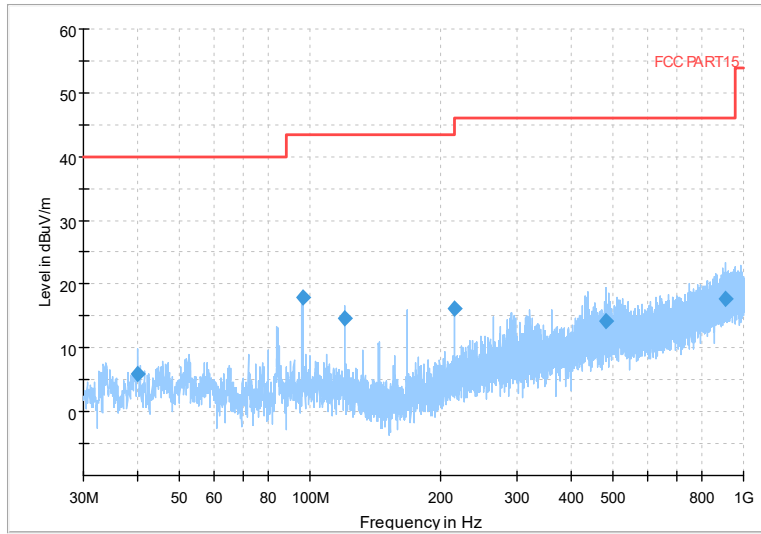

Full Spectrum

Frequency Range: 30MHz -1GHz
Detector: QP mode
Modulation type: 802.11n(HT20)