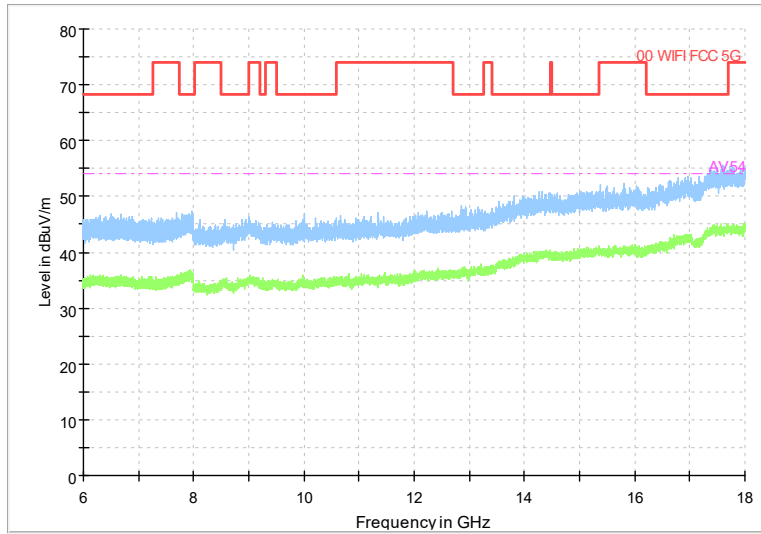

Frequency Range: 1GHz -6GHz
Detector: Av mode and PK mode
Modulation type: 802.11a

Full Spectrum

Frequency Range: 6GHz -18GHz
Detector: Av mode and PK mode
Modulation type: 802.11a

Full Spectrum

Frequency Range: 18GHz -40GHz
Detector: Av mode and PK mode
Modulation type: 802.11a

Full Spectrum

Frequency Range: 30MHz -1GHz
 Detector: QP mode
 Modulation type: 802.11n(HT20)

Full Spectrum

Frequency Range: 1GHz -6GHz
 Detector: Av mode and PK mode
 Modulation type: 802.11n(HT20)

Full Spectrum

Frequency Range: 6GHz -18GHz
 Detector: Av mode and PK mode
 Modulation type: 802.11n(HT20)

Full Spectrum

Preview Result 2-AVG (Green line)
 00 WIFI FCC 5G (Red line)
 Preview Result 1-PK+ AV54 (Blue line)
 AV54 (Magenta dashed line)