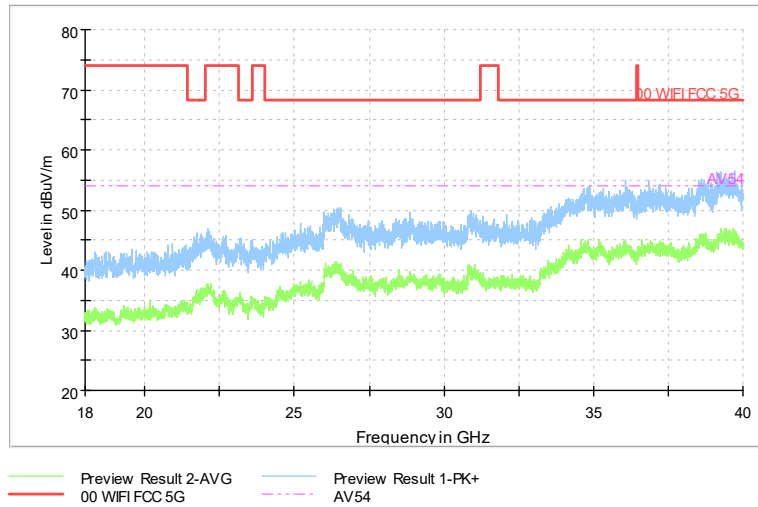

Full Spectrum

Frequency Range: 6GHz -18GHz
 Detector: Av mode and PK mode
 Modulation type: 802.11n(HT20)

Full Spectrum

Preview Result 2-AVG Preview Result 1-PK+
 00 WIFI FCC 5G AV54

Comment

Frequency Range: 18GHz -40GHz
 Detector: Av mode and PK mode
 Modulation type: 802.11n(HT20)

Frequency Range: 30MHz -1GHz
 Detector: QP mode
 Test Mode: 802.11ac(VHT20)

Frequency Range: 1GHz -6GHz
 Detector: Av mode and PK mode
 Test Mode: 802.11ac(VHT20)

Full Spectrum

Frequency Range: 6GHz -18GHz
 Detector: Av mode and PK mode
 Test Mode: 802.11ac(VHT20)

Full Spectrum

Preview Result 2-AVG Preview Result 1-PK+
 00 WIFI FCC 5G AV54

Comment

Frequency Range: 18GHz -40GHz
 Detector: Av mode and PK mode
 Test Mode: 802.11ac(VHT20)

Full Spectrum

Frequency Range: 30MHz -1GHz
 Detector: QP mode
 Test Mode: 802.11ax(HE20)