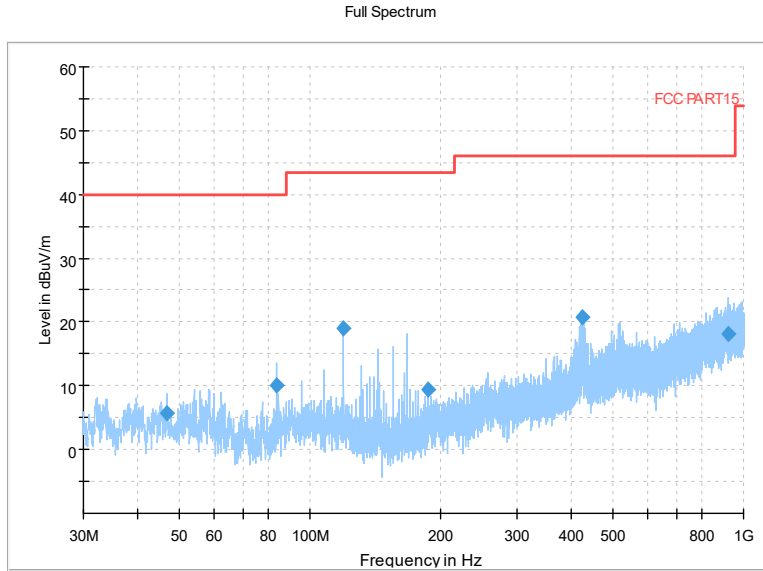

Preview Result 2-AVG Preview Result 1-PK+
 00 WIFI FCC 5G AV54

Comment

Frequency Range: 18GHz -40GHz
 Detector: Av mode and PK mode
 Test Mode: 802.11ac(VHT20)

Full Spectrum

Frequency Range: 30MHz -1GHz
Detector: QP mode
Test Mode: 802.11ax(HE20)

Full Spectrum

Frequency Range: 1GHz -6GHz
Detector: Av mode and PK mode
Test Mode: 802.11ax(HE20)

Full Spectrum

Frequency Range: 6GHz -18GHz
Detector: Av mode and PK mode
Test Mode: 802.11ax(HE20)

Full Spectrum

Preview Result 2-AVG Preview Result 1-PK+
00 WIFI FCC 5G AV54

Comment

Frequency Range: 18GHz -40GHz
Detector: Av mode and PK mode
Test Mode: 802.11ax(HE20)

Carrier frequency (MHz): 5270
 Channel No.:54

Frequency Range: 30MHz -1GHz
 Detector: QP mode
 Modulation type: 802.11n(HT40)