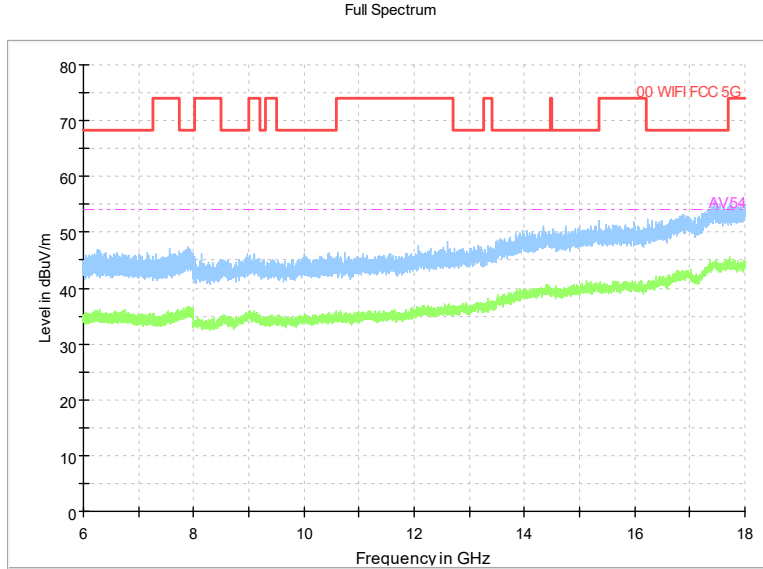

Carrier frequency (MHz): 5300
 Channel No.:60

Frequency Range: 30MHz -1GHz
 Detector: QP mode
 Modulation type: 802.11a

Frequency Range: 1GHz -6GHz

Detector: Av mode and PK mode
Modulation type: 802.11a

Frequency Range: 6GHz -18GHz
Detector: Av mode and PK mode
Modulation type: 802.11a

Preview Result 2-AVG 00 WIFI FCC 5G Preview Result 1-PK+ AV54

Comment

Frequency Range: 18GHz -40GHz
Detector: Av mode and PK mode
Modulation type: 802.11a

Full Spectrum

Frequency Range: 30MHz -1GHz
Detector: QP mode
Modulation type: 802.11n(HT20)

Full Spectrum

Frequency Range: 1GHz -6GHz
Detector: Av mode and PK mode
Modulation type: 802.11n(HT20)

Full Spectrum

Frequency Range: 6GHz -18GHz
Detector: Av mode and PK mode
Modulation type: 802.11n(HT20)