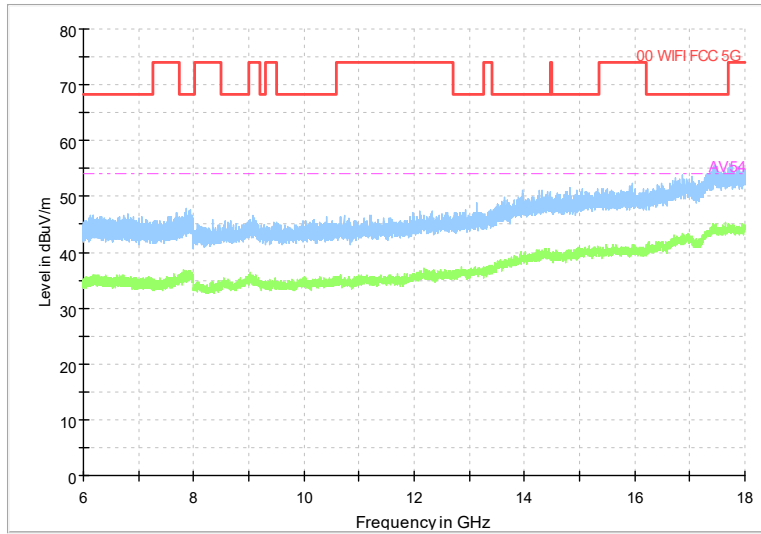

Frequency Range: 18GHz -40GHz
 Detector: Av mode and PK mode
 Modulation type: 802.11n(HT40)

Full Spectrum

Frequency Range: 30MHz -1GHz
Detector: QP mode
Test Mode: 802.11ac(VHT40)

Full Spectrum

Frequency Range: 1GHz -6GHz
Detector: Av mode and PK mode
Test Mode: 802.11ac(VHT40)

Full Spectrum

Frequency Range: 6GHz -18GHz
Detector: Av mode and PK mode
Test Mode: 802.11ac(VHT40)

Full Spectrum

Frequency Range: 18GHz -40GHz
Detector: Av mode and PK mode
Test Mode: 802.11ac(VHT40)

Full Spectrum

Frequency Range: 30MHz -1GHz
 Detector: QP mode
 Test Mode: 802.11ax(HE40)

Full Spectrum

Frequency Range: 1GHz -6GHz
 Detector: Av mode and PK mode
 Test Mode: 802.11ax(HE40)

Full Spectrum

Frequency Range: 6GHz -18GHz
 Detector: Av mode and PK mode
 Test Mode: 802.11ax(HE40)