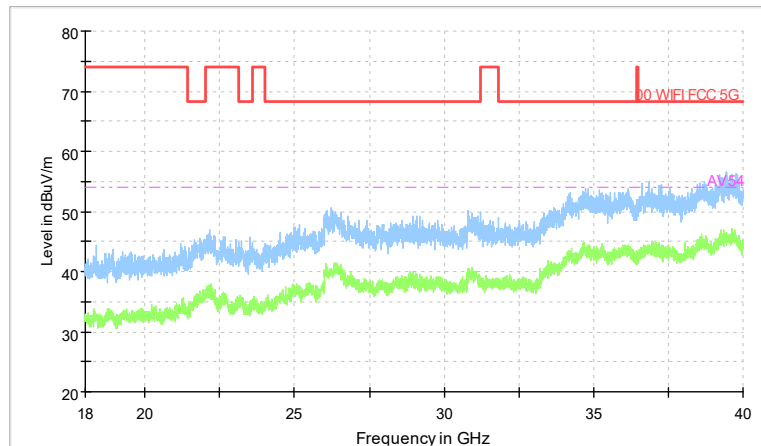

Preview Result 2-AVG Preview Result 1-PK+
00 WIFI FCC 5G AV54

Comment

Frequency Range: 18GHz -40GHz
Detector: Av mode and PK mode
Test Mode: 802.11ac(VHT40)

Full Spectrum

Frequency Range: 30MHz -1GHz
Detector: QP mode
Test Mode: 802.11ax(HE40)

Full Spectrum

Frequency Range: 1GHz -6GHz
Detector: Av mode and PK mode
Test Mode: 802.11ax(HE40)

Full Spectrum

Frequency Range: 6GHz -18GHz
Detector: Av mode and PK mode
Test Mode: 802.11ax(HE40)

Full Spectrum

Preview Result 2-AVG Preview Result 1-PK+
00 WIFI FCC 5G AV54

Comment

Frequency Range: 18GHz -40GHz
Detector: Av mode and PK mode
Test Mode: 802.11ax(HE40)

Carrier frequency (MHz): 5590
Channel No.:118

Frequency Range: 30MHz -1GHz
Detector: QP mode
Modulation type: 802.11n(HT40)