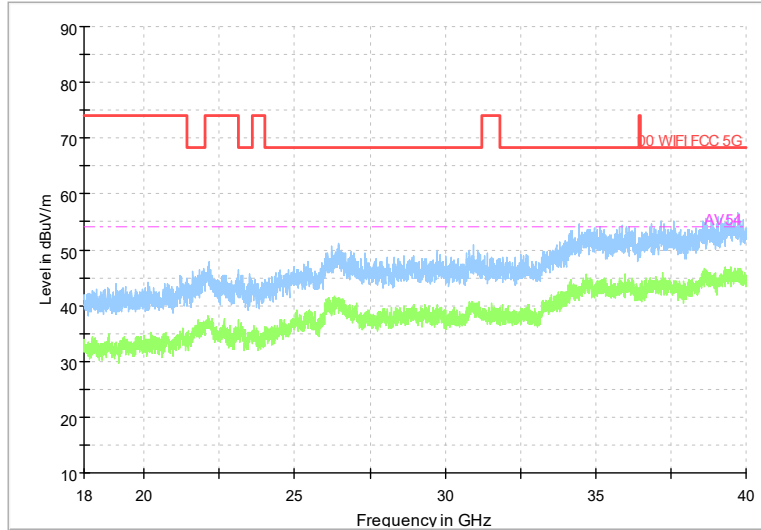

Full Spectrum

Frequency Range: 18GHz -40GHz
 Detector: Av mode and PK mode
 Test Mode: 802.11ax(HE40)

Carrier frequency (MHz): 5500
Channel No.:100

Frequency Range: 30MHz -1GHz
Detector: QP mode
Modulation type: 802.11a

Frequency Range: 1GHz -6GHz
Detector: Av mode and PK mode
Modulation type: 802.11a

Full Spectrum

Frequency Range: 6GHz -18GHz
Detector: Av mode and PK mode
Modulation type: 802.11a

Full Spectrum

Frequency Range: 18GHz -40GHz
Detector: Av mode and PK mode
Modulation type: 802.11a