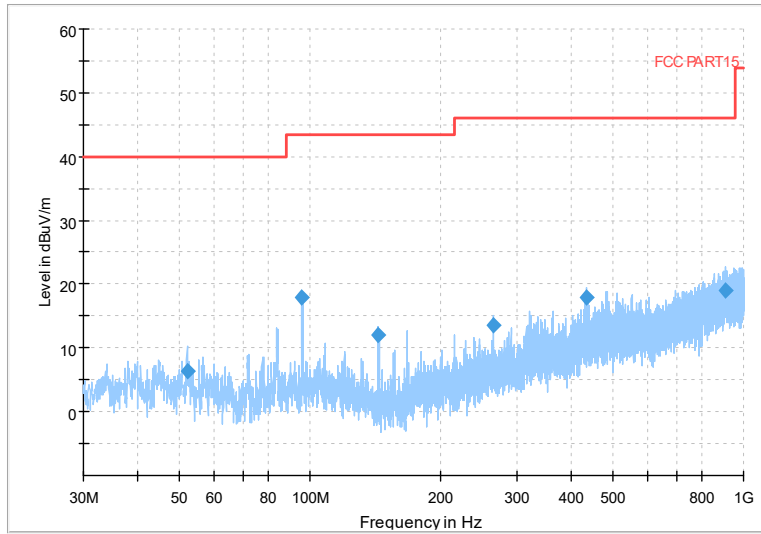

Full Spectrum

Preview Result 2-AVG Preview Result 1-PK+
 00 WIFI FCC 5G AV54

Comment

Frequency Range: 18GHz -40GHz
 Detector: Av mode and PK mode
 Test Mode: 802.11ac(VHT20)

Full Spectrum

Frequency Range: 30MHz -1GHz
Detector: QP mode
Test Mode: 802.11ax(HE20)

Full Spectrum

Frequency Range: 1GHz -6GHz
Detector: Av mode and PK mode
Test Mode: 802.11ax(HE20)

Full Spectrum

Frequency Range: 6GHz -18GHz
 Detector: Av mode and PK mode
 Test Mode: 802.11ax(HE20)

Full Spectrum