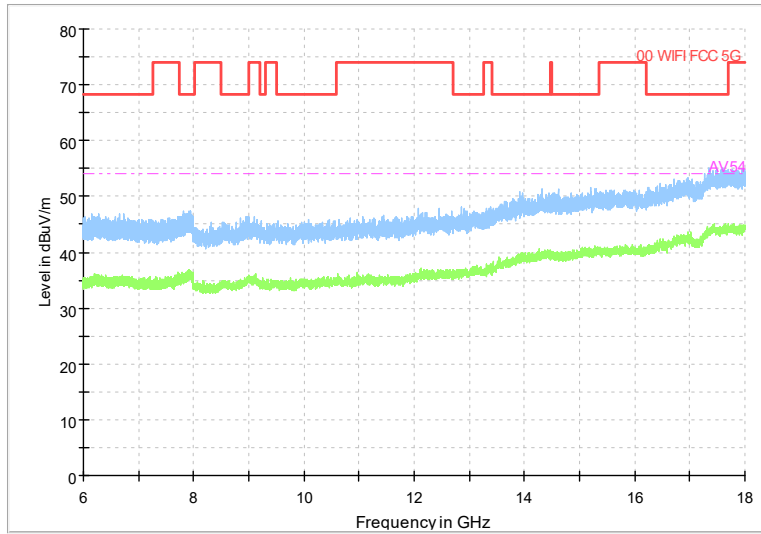

Frequency Range: 30MHz -1GHz
Detector: QP mode
Modulation type: 802.11n(HT40)

Frequency Range: 1GHz -6GHz
Detector: Av mode and PK mode
Modulation type: 802.11n(HT40)

Full Spectrum

Frequency Range: 6GHz -18GHz
Detector: Av mode and PK mode
Modulation type: 802.11n(HT40)

Full Spectrum

Preview Result 2-AVG Preview Result 1-PK+
00 WIFI FCC 5G AV54

Comment

Frequency Range: 18GHz -40GHz
Detector: Av mode and PK mode
Modulation type: 802.11n(HT40)

Full Spectrum

Frequency Range: 30MHz -1GHz
 Detector: QP mode
 Test Mode: 802.11ac(VHT40)

Full Spectrum

Frequency Range: 1GHz -6GHz
 Detector: Av mode and PK mode
 Test Mode: 802.11ac(VHT40)

Full Spectrum

Frequency Range: 6GHz -18GHz
Detector: Av mode and PK mode
Test Mode: 802.11ac(VHT40)

Full Spectrum