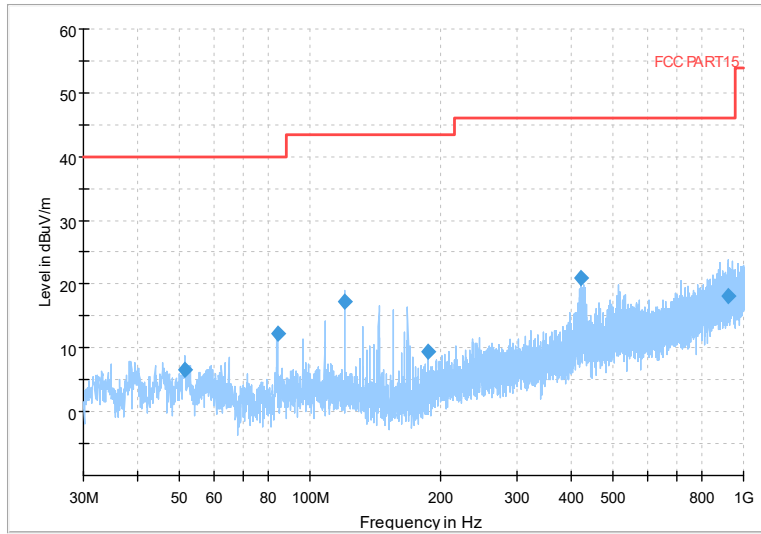

Full Spectrum

Frequency Range: 30MHz -1GHz
Detector: QP mode
Test Mode: 802.11ac(VHT40)