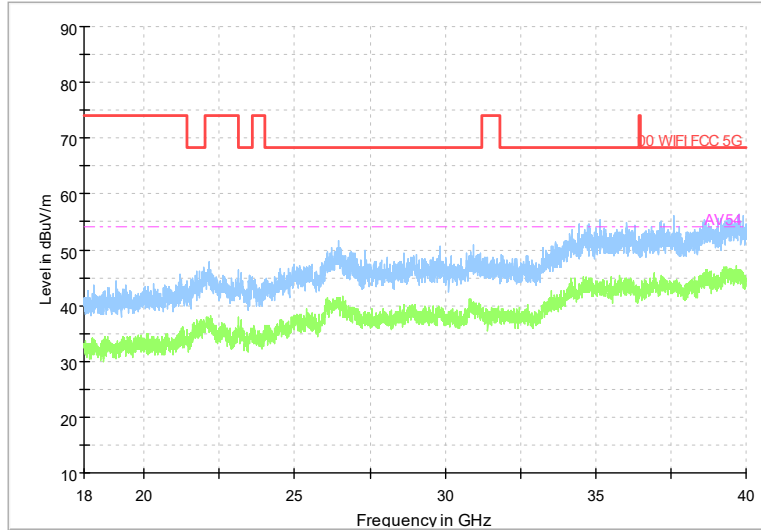

Frequency Range: 6GHz -18GHz
 Detector: Av mode and PK mode
 Modulation type: 802.11n(HT20)

Full Spectrum

Preview Result 2-AVG (Green line)
 00 WIFI FCC 5G (Red line)
 Preview Result 1-PK+ AV54 (Blue line)
 AV54 (Magenta dashed line)

Comment

Frequency Range: 18GHz -40GHz
 Detector: Av mode and PK mode
 Modulation type: 802.11n(HT20)

Frequency Range: 30MHz -1GHz
 Detector: QP mode
 Test Mode: 802.11ac(VHT20)

Frequency Range: 1GHz -6GHz
 Detector: Av mode and PK mode
 Test Mode: 802.11ac(VHT20)

Full Spectrum

Frequency Range: 6GHz -18GHz
 Detector: Av mode and PK mode
 Test Mode: 802.11ac(VHT20)

Full Spectrum

Frequency Range: 18GHz -40GHz
 Detector: Av mode and PK mode
 Test Mode: 802.11ac(VHT20)