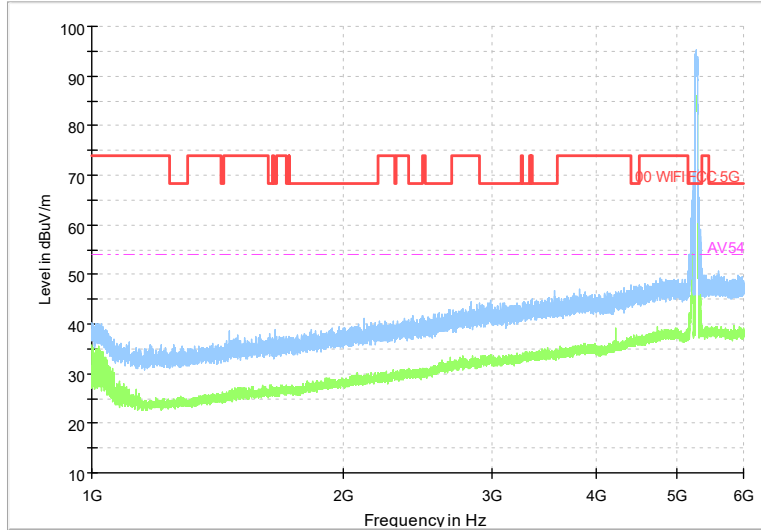

Full Spectrum

Frequency Range: 1GHz -6GHz
Detector: Av mode and PK mode
Test Mode: 802.11ax(HE40)