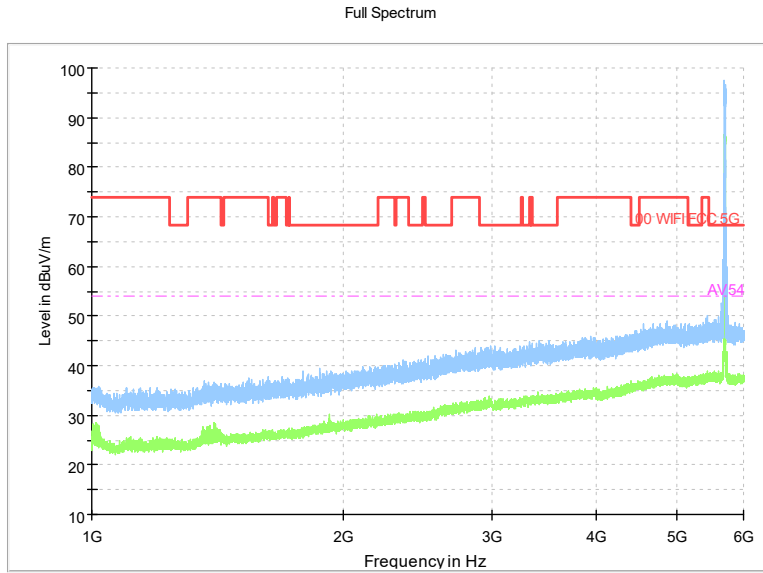

Comment

Frequency Range: 18GHz -40GHz
 Detector: Av mode and PK mode
 Modulation type: 802.11a

Full Spectrum

Frequency Range: 30MHz -1GHz
Detector: QP mode
Modulation type: 802.11n(HT20)

Full Spectrum

Frequency Range: 1GHz -6GHz
Detector: Av mode and PK mode
Modulation type: 802.11n(HT20)

Full Spectrum

Frequency Range: 6GHz -18GHz
Detector: Av mode and PK mode
Modulation type: 802.11n(HT20)

Full Spectrum

Preview Result 2-AVG Preview Result 1-PK+
00 WIFI FCC 5G AV54

Comment

Frequency Range: 18GHz -40GHz
Detector: Av mode and PK mode
Modulation type: 802.11n(HT20)

Frequency Range: 30MHz -1GHz
 Detector: QP mode
 Test Mode: 802.11ac(VHT20)

Frequency Range: 1GHz -6GHz
 Detector: Av mode and PK mode
 Test Mode: 802.11ac(VHT20)

Full Spectrum

Frequency Range: 6GHz -18GHz
 Detector: Av mode and PK mode
 Test Mode: 802.11ac(VHT20)