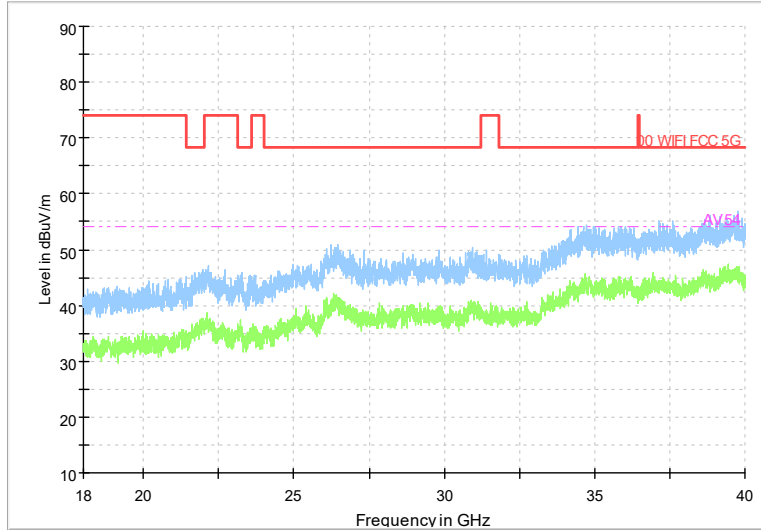

Frequency Range: 18GHz -40GHz
 Detector: Av mode and PK mode
 Modulation type: 802.11n(HT40)

Full Spectrum

Frequency Range: 30MHz -1GHz
Detector: QP mode
Test Mode: 802.11ac(VHT40)

Full Spectrum

Frequency Range: 1GHz -6GHz
Detector: Av mode and PK mode
Test Mode: 802.11ac(VHT40)

Full Spectrum

Frequency Range: 6GHz -18GHz
Detector: Av mode and PK mode
Test Mode: 802.11ac(VHT40)

Full Spectrum

Frequency Range: 18GHz -40GHz
Detector: Av mode and PK mode
Test Mode: 802.11ac(VHT40)

Full Spectrum