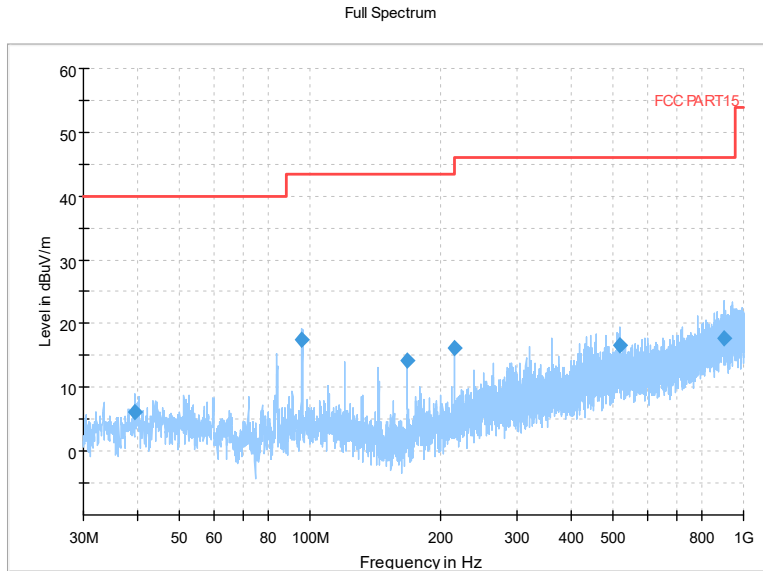

Carrier frequency (MHz): 5600
Channel No.:120

Frequency Range: 30MHz -1GHz
Detector: QP mode
Modulation type: 802.11a