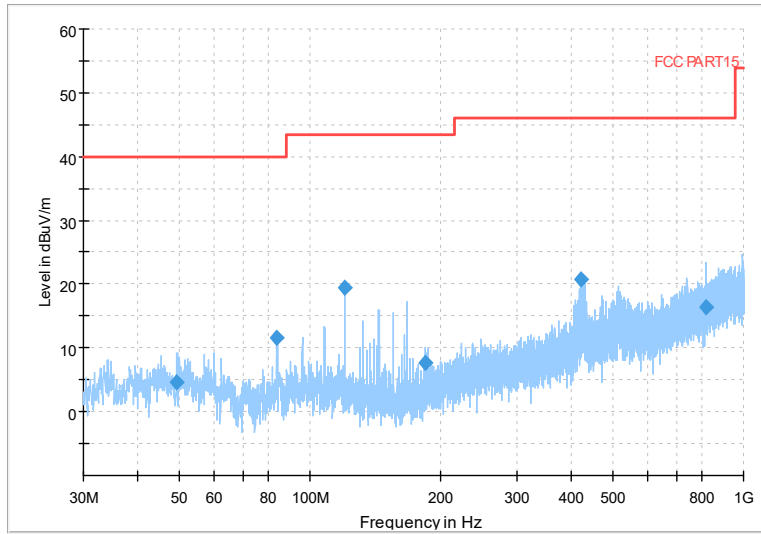

Full Spectrum

Frequency Range: 6GHz -18GHz
Detector: Av mode and PK mode
Test Mode: 802.11ac(VHT40)

Full Spectrum

Frequency Range: 18GHz -40GHz
Detector: Av mode and PK mode
Test Mode: 802.11ac(VHT40)

Full Spectrum