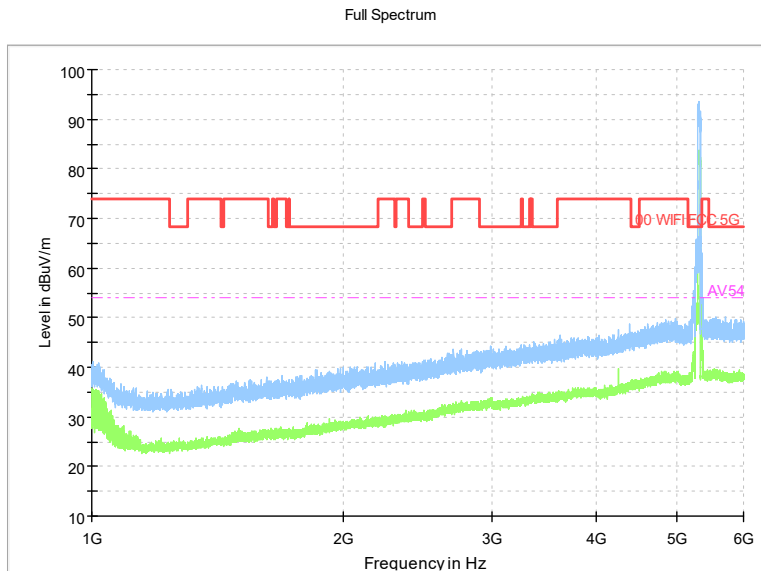

Full Spectrum

Frequency Range: 18GHz -40GHz
Detector: Av mode and PK mode
Test Mode: 802.11ax(HE40)

Carrier frequency (MHz): 5310
Channel No.:62

Frequency Range: 30MHz -1GHz
Detector: QP mode
Modulation type: 802.11n(HT40)

Frequency Range: 1GHz -6GHz
Detector: Av mode and PK mode
Modulation type: 802.11n(HT40)

Full Spectrum

Frequency Range: 6GHz -18GHz
 Detector: Av mode and PK mode
 Modulation type: 802.11n(HT40)

Full Spectrum