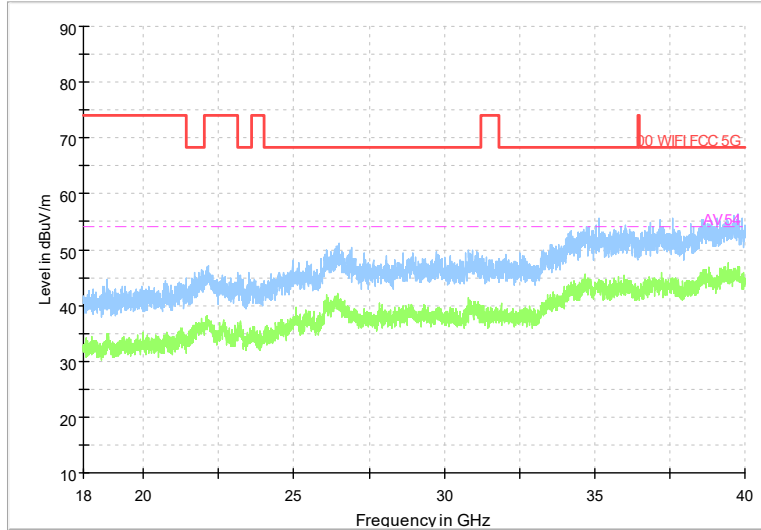

Full Spectrum

Frequency Range: 6GHz -18GHz
Detector: Av mode and PK mode
Test Mode: 802.11ac(VHT40)

Full Spectrum

Frequency Range: 18GHz -40GHz
Detector: Av mode and PK mode
Test Mode: 802.11ac(VHT40)

Full Spectrum

Frequency Range: 30MHz -1GHz
 Detector: QP mode
 Test Mode: 802.11ax(HE40)

Full Spectrum

Frequency Range: 1GHz -6GHz
 Detector: Av mode and PK mode
 Test Mode: 802.11ax(HE40)

Full Spectrum

Frequency Range: 6GHz -18GHz
Detector: Av mode and PK mode
Test Mode: 802.11ax(HE40)

Full Spectrum

Frequency Range: 18GHz -40GHz
Detector: Av mode and PK mode
Test Mode: 802.11ax(HE40)

Carrier frequency (MHz): 5310
Channel No.:62

Frequency Range: 30MHz -1GHz
Detector: QP mode
Modulation type: 802.11n(HT40)