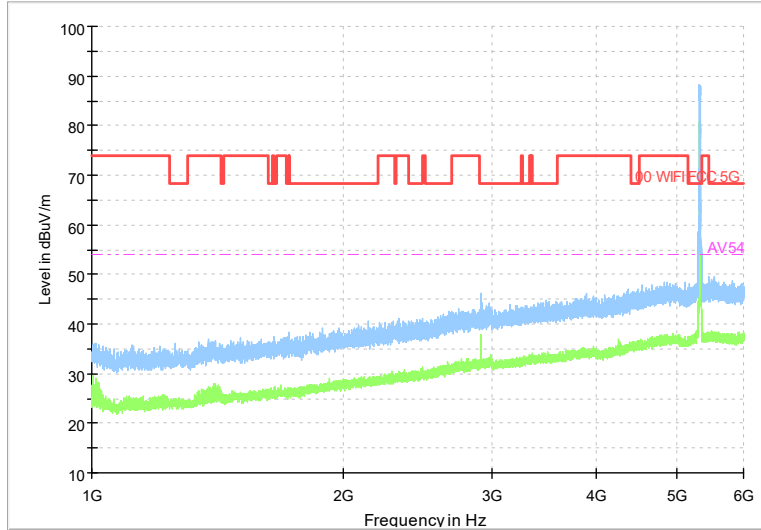

Frequency Range: 30MHz -1GHz
 Detector: QP mode
 Modulation type: 802.11a

Frequency Range: 1GHz -6GHz
 Detector: Av mode and PK mode
 Modulation type: 802.11a

Full Spectrum

Frequency Range: 6GHz -18GHz
Detector: Av mode and PK mode
Modulation type: 802.11a

Full Spectrum

Preview Result 2-AVG Preview Result 1-PK+
00 WIFI FCC 5G AV54

Comment

Frequency Range: 18GHz -40GHz
Detector: Av mode and PK mode
Modulation type: 802.11a

Full Spectrum

Frequency Range: 30MHz -1GHz
Detector: QP mode
Modulation type: 802.11n(HT20)

Full Spectrum

Frequency Range: 1GHz -6GHz
Detector: Av mode and PK mode
Modulation type: 802.11n(HT20)

Full Spectrum

Frequency Range: 6GHz -18GHz
Detector: Av mode and PK mode
Modulation type: 802.11n(HT20)