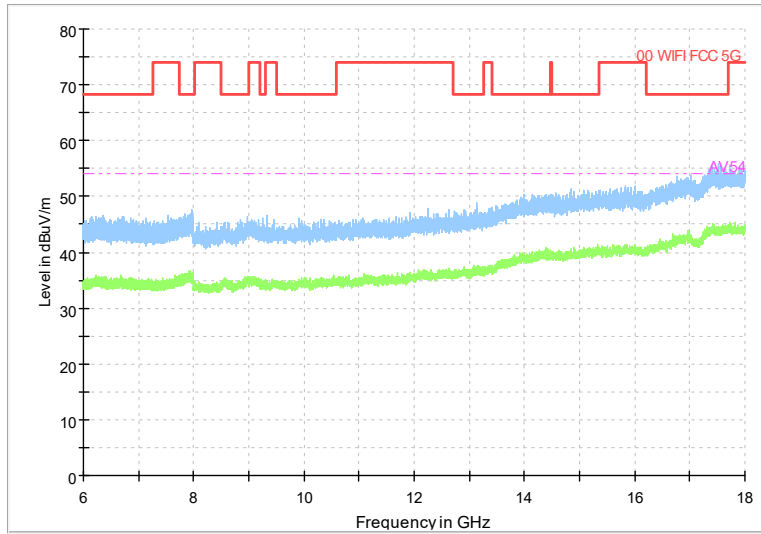

Frequency Range: 1GHz -6GHz
 Detector: Av mode and PK mode
 Modulation type: 802.11a

Full Spectrum

Frequency Range: 6GHz -18GHz
Detector: Av mode and PK mode
Modulation type: 802.11a

Full Spectrum

Preview Result 2-AVG 00 WIFI FCC 5G
Preview Result 1-PK+ AV54

Comment

Frequency Range: 18GHz -40GHz
Detector: Av mode and PK mode
Modulation type: 802.11a

Full Spectrum

Frequency Range: 30MHz -1GHz
 Detector: QP mode
 Modulation type: 802.11n(HT20)

Full Spectrum

Frequency Range: 1GHz -6GHz
 Detector: Av mode and PK mode
 Modulation type: 802.11n(HT20)

Full Spectrum

Frequency Range: 6GHz -18GHz
 Detector: Av mode and PK mode
 Modulation type: 802.11n(HT20)

Full Spectrum

Preview Result 2-AVG Preview Result 1-PK+
 00 WIFI FCC 5G AV54

Comment

Frequency Range: 18GHz -40GHz
 Detector: Av mode and PK mode
 Modulation type: 802.11n(HT20)