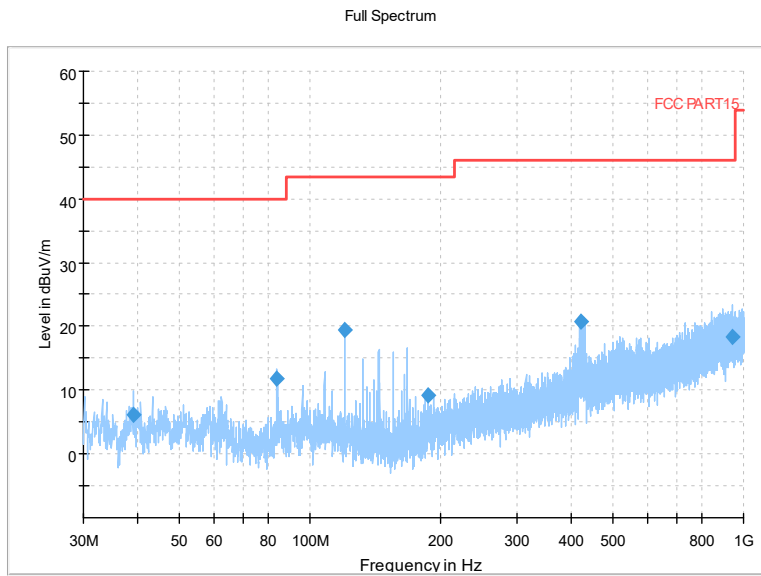

Carrier frequency (MHz): 5310
Channel No.:62

Frequency Range: 30MHz -1GHz
Detector: QP mode
Modulation type: 802.11n(HT40)