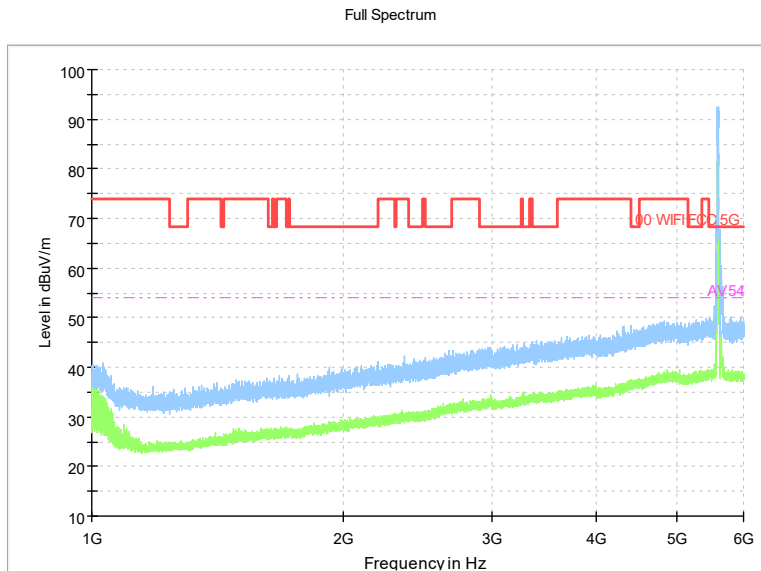

Full Spectrum

Frequency Range: 1GHz -6GHz
Detector: Av mode and PK mode
Test Mode: 802.11ax(HE40)

Full Spectrum

Frequency Range: 6GHz -18GHz
Detector: Av mode and PK mode
Test Mode: 802.11ax(HE40)

Full Spectrum

Preview Result 2-AVG Preview Result 1-PK+
00 WIFI FCC 5G AV54

Comment

Frequency Range: 18GHz -40GHz
Detector: Av mode and PK mode
Test Mode: 802.11ax(HE40)

Carrier frequency (MHz): 5590
Channel No.:118

Frequency Range: 30MHz -1GHz
Detector: QP mode
Modulation type: 802.11n(HT40)

Frequency Range: 1GHz -6GHz
Detector: Av mode and PK mode
Modulation type: 802.11n(HT40)