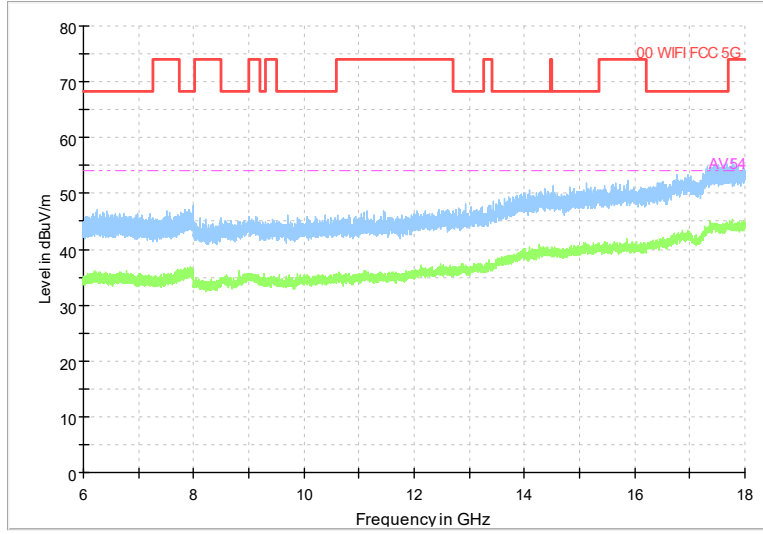

Comment

Frequency Range: 18GHz -40GHz
 Detector: Av mode and PK mode
 Modulation type: 802.11a

Full Spectrum

Frequency Range: 30MHz -1GHz
Detector: QP mode
Modulation type: 802.11n(HT20)

Full Spectrum

Frequency Range: 1GHz -6GHz
Detector: Av mode and PK mode
Modulation type: 802.11n(HT20)

Full Spectrum

Frequency Range: 6GHz -18GHz
Detector: Av mode and PK mode
Modulation type: 802.11n(HT20)

Full Spectrum

Preview Result 2-AVG Preview Result 1-PK+
00 WIFI FCC 5G AV54

Comment

Frequency Range: 18GHz -40GHz
Detector: Av mode and PK mode
Modulation type: 802.11n(HT20)

Frequency Range: 30MHz -1GHz
 Detector: QP mode
 Test Mode: 802.11ac(VHT20)

Frequency Range: 1GHz -6GHz
 Detector: Av mode and PK mode
 Test Mode: 802.11ac(VHT20)

Full Spectrum

Frequency Range: 6GHz -18GHz
 Detector: Av mode and PK mode
 Test Mode: 802.11ac(VHT20)