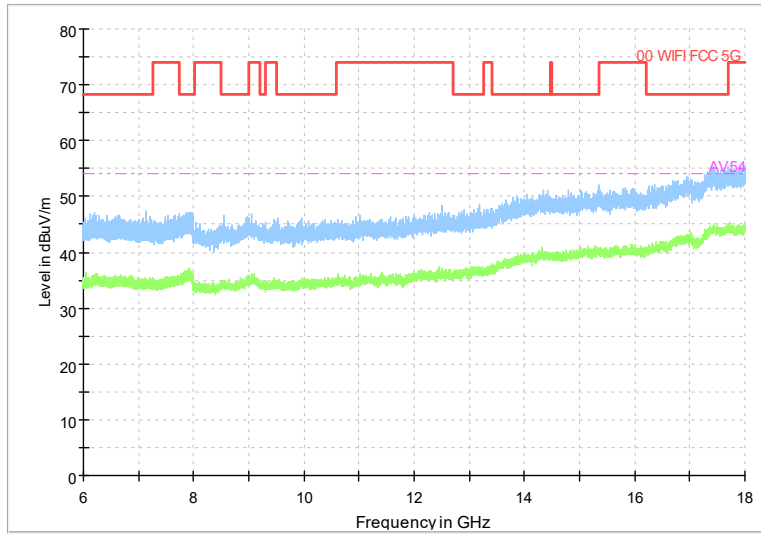

Full Spectrum

Frequency Range: 1GHz -6GHz
Detector: Av mode and PK mode
Modulation type: 802.11n(HT20)

Full Spectrum

Frequency Range: 6GHz -18GHz
Detector: Av mode and PK mode
Modulation type: 802.11n(HT20)

Full Spectrum

Preview Result 2-AVG Preview Result 1-PK+
00 WIFI FCC 5G AV54

Comment

Frequency Range: 18GHz -40GHz
Detector: Av mode and PK mode
Modulation type: 802.11n(HT20)

Full Spectrum

Frequency Range: 30MHz -1GHz
 Detector: QP mode
 Test Mode: 802.11ac(VHT20)

Full Spectrum

Frequency Range: 1GHz -6GHz
 Detector: Av mode and PK mode
 Test Mode: 802.11ac(VHT20)

Full Spectrum

Frequency Range: 6GHz -18GHz
 Detector: Av mode and PK mode
 Test Mode: 802.11ac(VHT20)

Full Spectrum

Preview Result 2-AVG Preview Result 1-PK+
 00 WIFI FCC 5G AV54

Comment

Frequency Range: 18GHz -40GHz
 Detector: Av mode and PK mode
 Test Mode: 802.11ac(VHT20)

Full Spectrum

Frequency Range: 30MHz -1GHz
Detector: QP mode
Test Mode: 802.11ax(HE20)