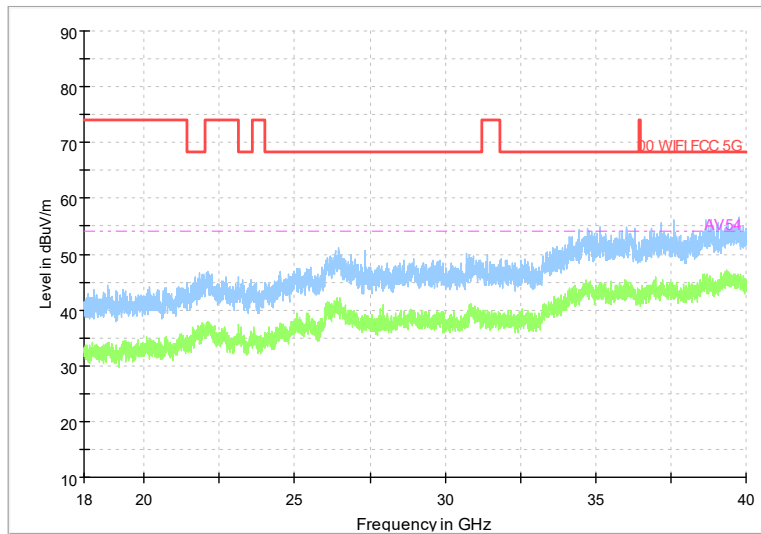

Full Spectrum

Frequency Range: 18GHz -40GHz
Detector: Av mode and PK mode
Test Mode: 802.11ax(HE40)

Carrier frequency (MHz): 5310
Channel No.:62

Frequency Range: 30MHz -1GHz
Detector: QP mode
Modulation type: 802.11n(HT40)

Frequency Range: 1GHz -6GHz
Detector: Av mode and PK mode
Modulation type: 802.11n(HT40)

Full Spectrum

Frequency Range: 6GHz -18GHz
 Detector: Av mode and PK mode
 Modulation type: 802.11n(HT40)

Full Spectrum