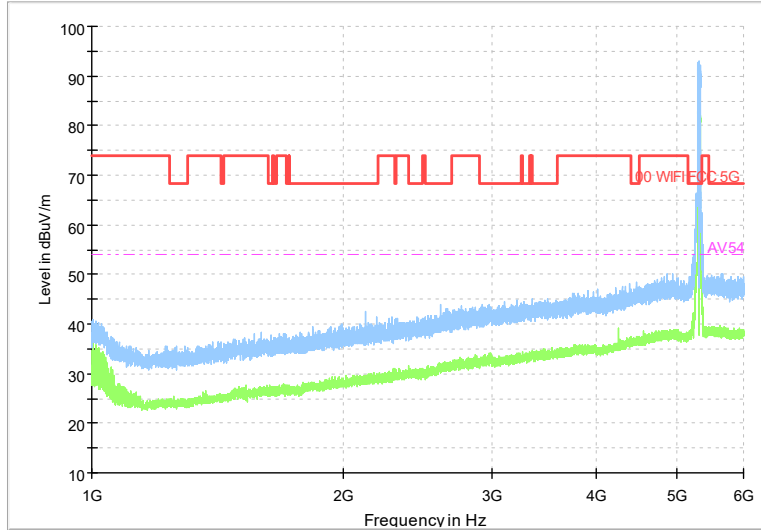

Frequency Range: 1GHz -6GHz
Detector: Av mode and PK mode
Modulation type: 802.11n(HT40)

Full Spectrum

Frequency Range: 6GHz -18GHz
 Detector: Av mode and PK mode
 Modulation type: 802.11n(HT40)

Full Spectrum

Frequency Range: 18GHz -40GHz
 Detector: Av mode and PK mode
 Modulation type: 802.11n(HT40)

Full Spectrum

Frequency Range: 30MHz -1GHz
Detector: QP mode
Test Mode: 802.11ac(VHT40)

Full Spectrum

Frequency Range: 1GHz -6GHz
Detector: Av mode and PK mode
Test Mode: 802.11ac(VHT40)