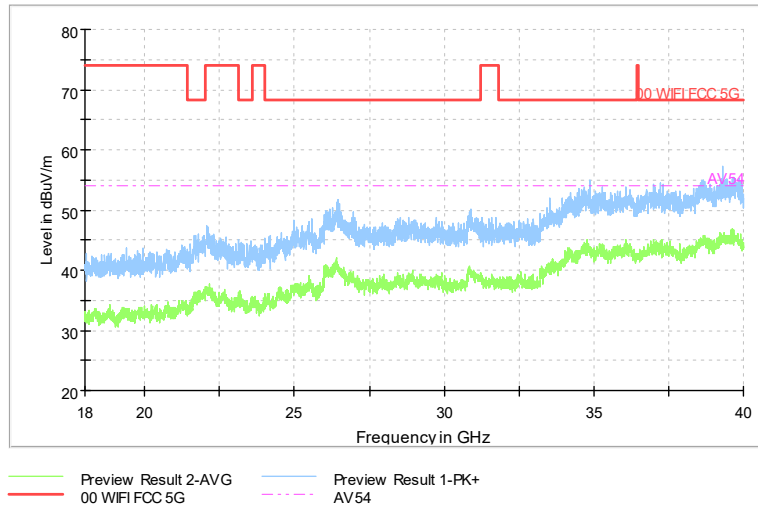

Full Spectrum

Frequency Range: 1GHz -6GHz
Detector: Av mode and PK mode
Modulation type: 802.11n(HT20)

Full Spectrum

Frequency Range: 6GHz -18GHz
Detector: Av mode and PK mode
Modulation type: 802.11n(HT20)

Full Spectrum

Frequency Range: 18GHz -40GHz
Detector: Av mode and PK mode
Modulation type: 802.11n(HT20)

Frequency Range: 30MHz -1GHz
 Detector: QP mode
 Test Mode: 802.11ac(VHT20)

Frequency Range: 1GHz -6GHz
 Detector: Av mode and PK mode
 Test Mode: 802.11ac(VHT20)

Full Spectrum

Frequency Range: 6GHz -18GHz
Detector: Av mode and PK mode
Test Mode: 802.11ac(VHT20)

Full Spectrum

Preview Result 2-AVG Preview Result 1-PK+
00 WIFI FCC 5G AV54

Comment

Frequency Range: 18GHz -40GHz
Detector: Av mode and PK mode
Test Mode: 802.11ac(VHT20)