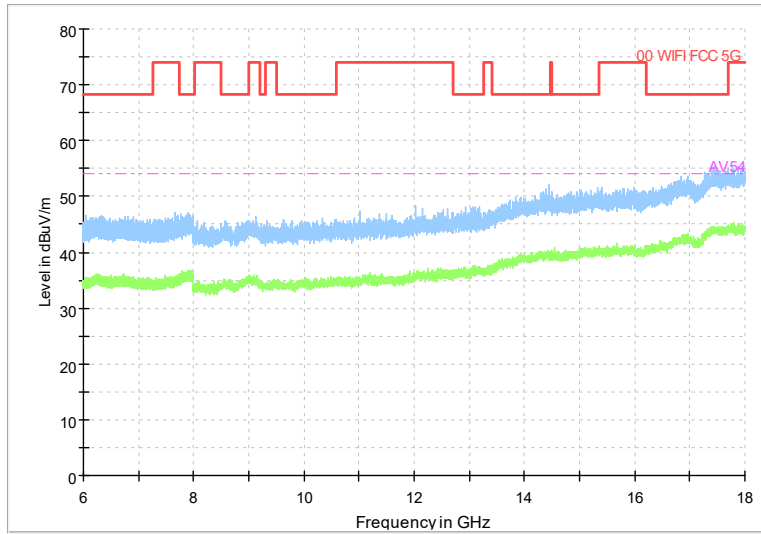

Comment

Frequency Range: 18GHz -40GHz
Detector: Av mode and PK mode
Modulation type: 802.11a

Full Spectrum

Frequency Range: 30MHz -1GHz
 Detector: QP mode
 Modulation type: 802.11n(HT20)

Full Spectrum

Frequency Range: 1GHz -6GHz
 Detector: Av mode and PK mode
 Modulation type: 802.11n(HT20)

Full Spectrum

Frequency Range: 6GHz -18GHz
 Detector: Av mode and PK mode
 Modulation type: 802.11n(HT20)

Full Spectrum

Preview Result 2-AVG Preview Result 1-PK+
 00 WIFI FCC 5G AV54

Comment

Frequency Range: 18GHz -40GHz
 Detector: Av mode and PK mode
 Modulation type: 802.11n(HT20)

Frequency Range: 30MHz -1GHz
 Detector: QP mode
 Test Mode: 802.11ac(VHT20)

Frequency Range: 1GHz -6GHz
 Detector: Av mode and PK mode
 Test Mode: 802.11ac(VHT20)

Full Spectrum

Frequency Range: 6GHz -18GHz
 Detector: Av mode and PK mode
 Test Mode: 802.11ac(VHT20)