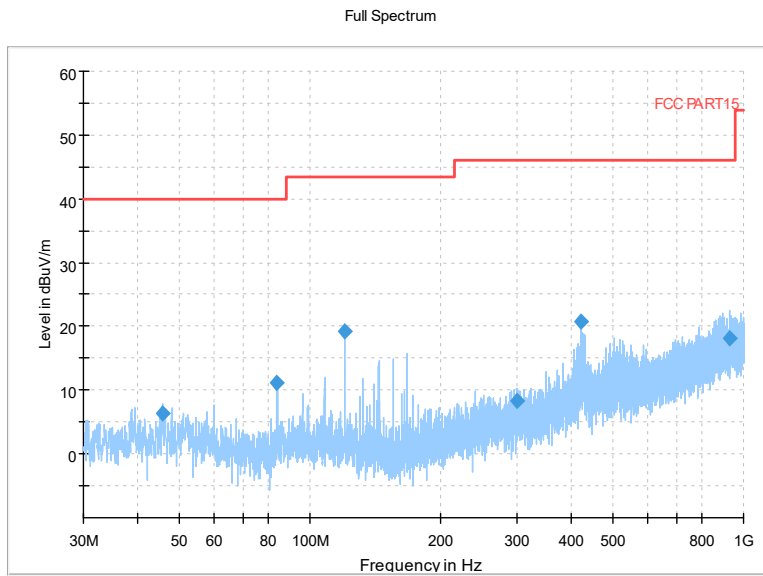

Carrier frequency (MHz): 5500
Channel No.:100

Frequency Range: 30MHz -1GHz
Detector: QP mode
Modulation type: 802.11a