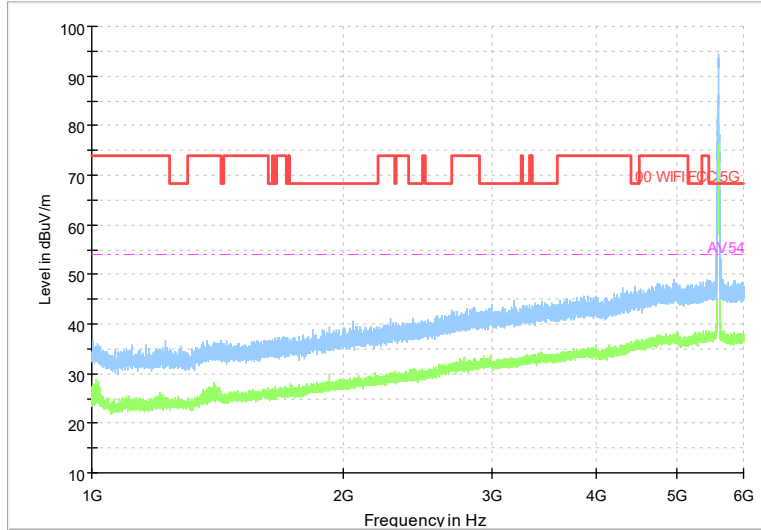

Frequency Range: 1GHz -6GHz
 Detector: Av mode and PK mode
 Modulation type: 802.11a

Full Spectrum

Frequency Range: 6GHz -18GHz
Detector: Av mode and PK mode
Modulation type: 802.11a

Full Spectrum

Preview Result 2-AVG 00 WIFI FCC 5G
Preview Result 1-PK+ AV54

Comment

Frequency Range: 18GHz -40GHz
Detector: Av mode and PK mode
Modulation type: 802.11a

Full Spectrum

Frequency Range: 30MHz -1GHz
 Detector: QP mode
 Modulation type: 802.11n(HT20)

Full Spectrum

Frequency Range: 1GHz -6GHz
 Detector: Av mode and PK mode
 Modulation type: 802.11n(HT20)

Full Spectrum

Frequency Range: 6GHz -18GHz
 Detector: Av mode and PK mode
 Modulation type: 802.11n(HT20)

Full Spectrum

Preview Result 2-AVG Preview Result 1-PK+
 00 WIFI FCC 5G AV54

Comment

Frequency Range: 18GHz -40GHz
 Detector: Av mode and PK mode
 Modulation type: 802.11n(HT20)