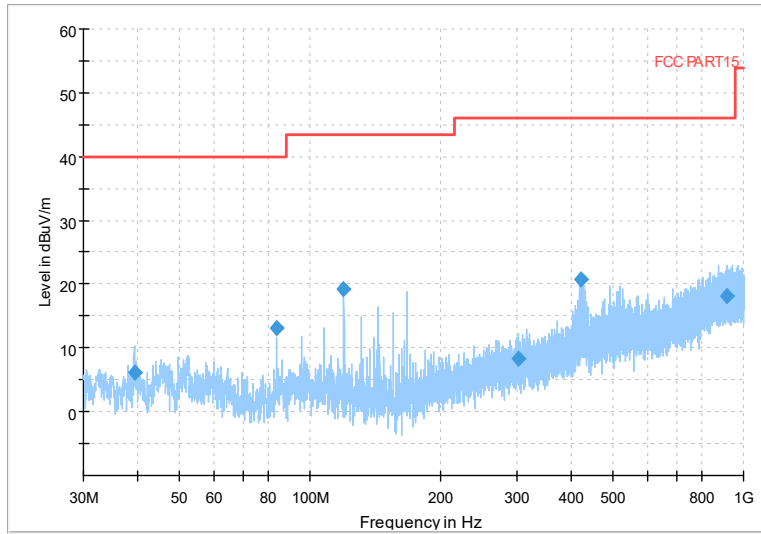

Full Spectrum

Frequency Range: 30MHz -1GHz
Detector: QP mode
Test Mode: 802.11ac(VHT40)