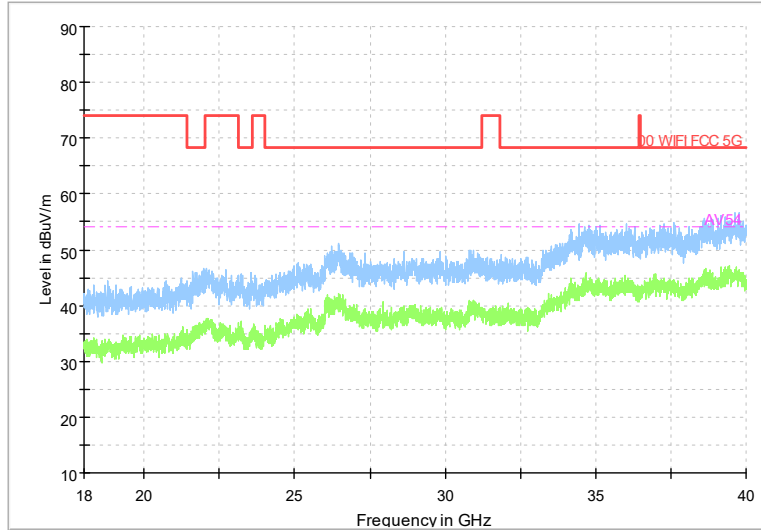

Preview Result 2-AVG 00 WIFI FCC 5G Preview Result 1-PK+ AV54

Comment

Frequency Range: 18GHz -40GHz
Detector: Av mode and PK mode
Modulation type: 802.11a

Full Spectrum

Frequency Range: 30MHz -1GHz
Detector: QP mode
Modulation type: 802.11n(HT20)

Full Spectrum

Frequency Range: 1GHz -6GHz
Detector: Av mode and PK mode
Modulation type: 802.11n(HT20)

Full Spectrum

Frequency Range: 6GHz -18GHz
Detector: Av mode and PK mode
Modulation type: 802.11n(HT20)

Full Spectrum

Frequency Range: 18GHz -40GHz
Detector: Av mode and PK mode
Modulation type: 802.11n(HT20)

Frequency Range: 30MHz -1GHz
 Detector: QP mode
 Test Mode: 802.11ac(VHT20)

Frequency Range: 1GHz -6GHz
 Detector: Av mode and PK mode
 Test Mode: 802.11ac(VHT20)

Full Spectrum

Frequency Range: 6GHz -18GHz
Detector: Av mode and PK mode
Test Mode: 802.11ac(VHT20)

Full Spectrum

Preview Result 2-AVG Preview Result 1-PK+
00 WIFI FCC 5G AV54

Comment

Frequency Range: 18GHz -40GHz
Detector: Av mode and PK mode
Test Mode: 802.11ac(VHT20)