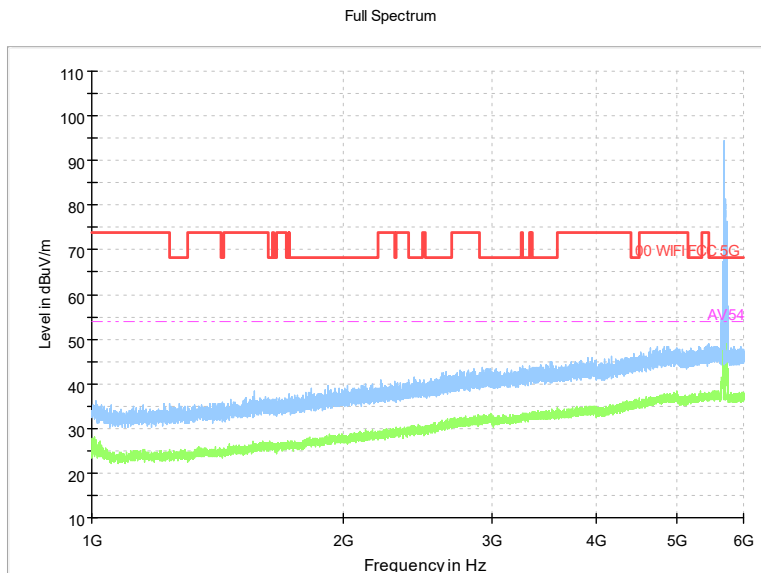

Full Spectrum

Frequency Range: 1GHz -6GHz
 Detector: Av mode and PK mode
 Test Mode: 802.11ax(HE20)

Full Spectrum

Frequency Range: 6GHz -18GHz
Detector: Av mode and PK mode
Test Mode: 802.11ax(HE20)

Full Spectrum

Preview Result 2-AVG Preview Result 1-PK+
00 WIFI FCC 5G AV54

Comment

Frequency Range: 18GHz -40GHz
Detector: Av mode and PK mode
Test Mode: 802.11ax(HE20)

Carrier frequency (MHz): 5700
 Channel No.:140

Frequency Range: 30MHz -1GHz
 Detector: QP mode
 Modulation type: 802.11a

Frequency Range: 1GHz -6GHz
 Detector: Av mode and PK mode
 Modulation type: 802.11a

Full Spectrum

Frequency Range: 6GHz -18GHz
 Detector: Av mode and PK mode
 Modulation type: 802.11a

Full Spectrum

Preview Result 2-AVG Preview Result 1-PK+
 00 WIFI FCC 5G AV54