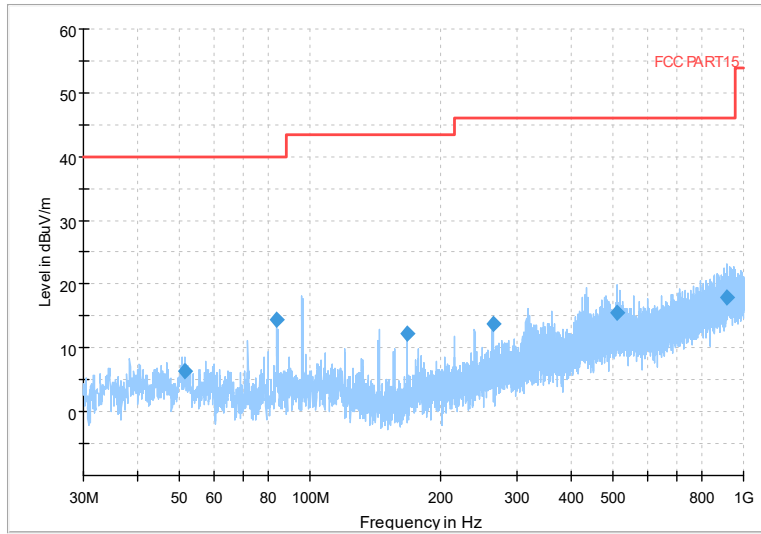

Full Spectrum

Frequency Range: 30MHz -1GHz
Detector: QP mode
Modulation type: 802.11n(HT20)