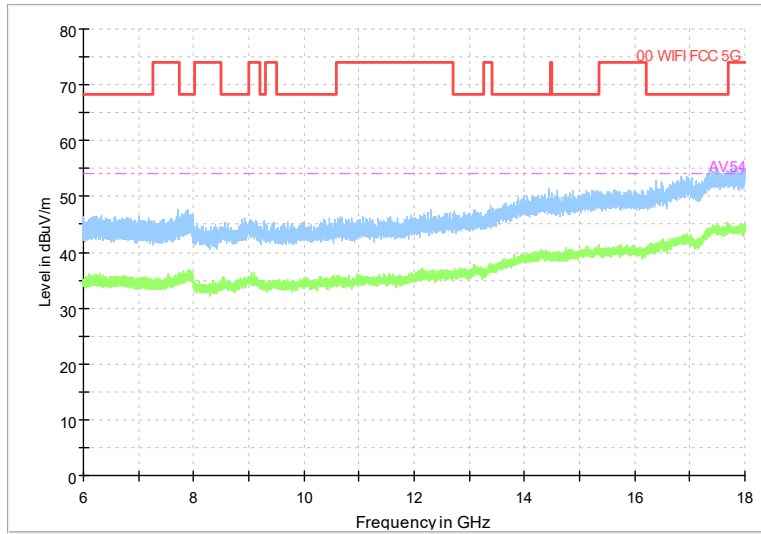

Full Spectrum

Frequency Range: 6GHz -18GHz
 Detector: Av mode and PK mode
 Test Mode: 802.11ac(VHT20)

Full Spectrum

Frequency Range: 18GHz -40GHz
 Detector: Av mode and PK mode
 Test Mode: 802.11ac(VHT20)

Full Spectrum

Frequency Range: 30MHz -1GHz
Detector: QP mode
Test Mode: 802.11ax(HE20)

Full Spectrum

Frequency Range: 1GHz -6GHz
Detector: Av mode and PK mode
Test Mode: 802.11ax(HE20)

Full Spectrum

Frequency Range: 6GHz -18GHz
 Detector: Av mode and PK mode
 Test Mode: 802.11ax(HE20)

Full Spectrum

Frequency Range: 18GHz -40GHz
 Detector: Av mode and PK mode
 Test Mode: 802.11ax(HE20)

Carrier frequency (MHz): 5600
 Channel No.:120

Frequency Range: 30MHz -1GHz
 Detector: QP mode
 Modulation type: 802.11a