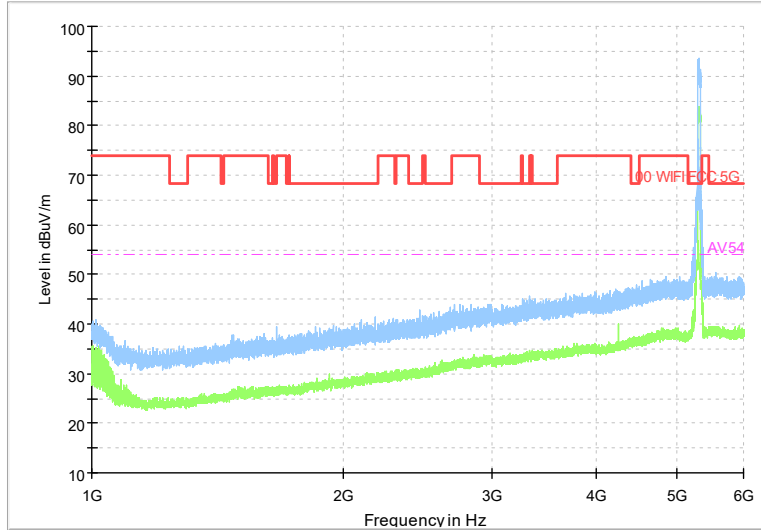

Full Spectrum

Frequency Range: 1GHz -6GHz
Detector: Av mode and PK mode
Test Mode: 802.11ax(HE40)