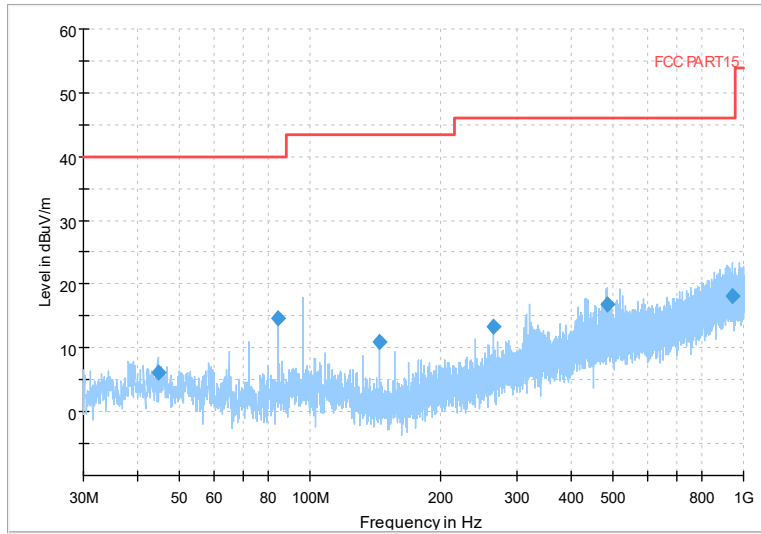

Full Spectrum

Preview Result 2-AVG Preview Result 1-PK+
00 WIFI FCC 5G AV54

Comment

Frequency Range: 18GHz -40GHz
Detector: Av mode and PK mode
Modulation type: 802.11n(HT40)

Full Spectrum

Frequency Range: 30MHz -1GHz
 Detector: QP mode
 Test Mode: 802.11ac(VHT40)

Full Spectrum

Frequency Range: 1GHz -6GHz
 Detector: Av mode and PK mode
 Test Mode: 802.11ac(VHT40)

Full Spectrum

Frequency Range: 6GHz -18GHz
Detector: Av mode and PK mode
Test Mode: 802.11ac(VHT40)

Full Spectrum