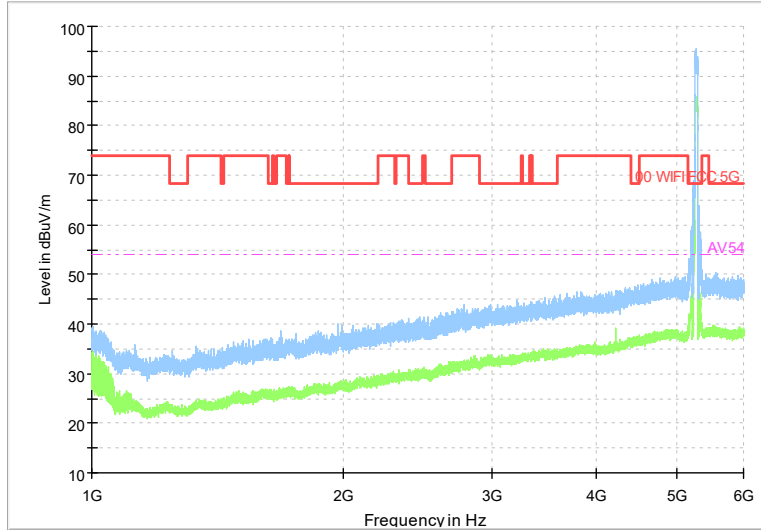

Full Spectrum

Frequency Range: 1GHz -6GHz
Detector: Av mode and PK mode
Test Mode: 802.11ac(VHT40)