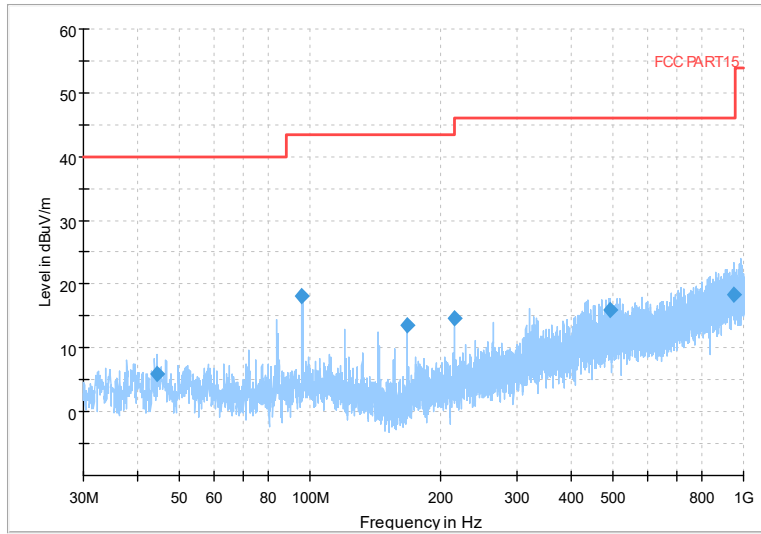

Full Spectrum

Preview Result 2-AVG Preview Result 1-PK+
 00 WIFI FCC 5G AV54

Comment

Frequency Range: 18GHz -40GHz
 Detector: Av mode and PK mode
 Test Mode: 802.11ac(VHT20)

Full Spectrum

Frequency Range: 30MHz -1GHz
 Detector: QP mode
 Test Mode: 802.11ax(HE20)

Full Spectrum

Frequency Range: 1GHz -6GHz
 Detector: Av mode and PK mode
 Test Mode: 802.11ax(HE20)

Full Spectrum

Frequency Range: 6GHz -18GHz
Detector: Av mode and PK mode
Test Mode: 802.11ax(HE20)

Full Spectrum