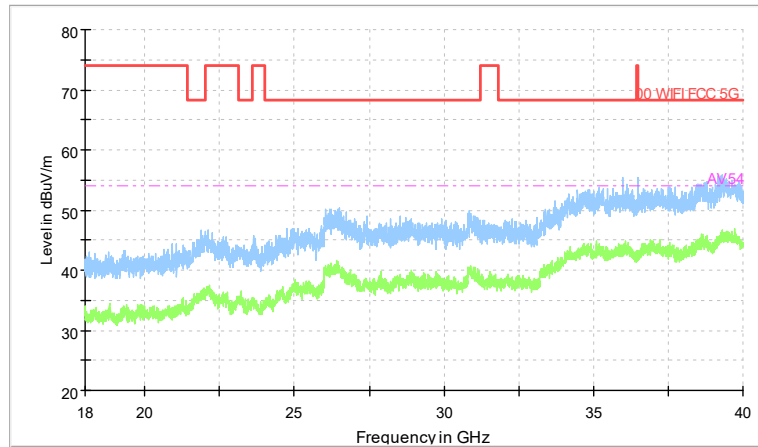

Full Spectrum

Frequency Range: 30MHz -1GHz
 Detector: QP mode
 Modulation type: 802.11n(HT20)

Full Spectrum

Frequency Range: 1GHz -6GHz
 Detector: Av mode and PK mode
 Modulation type: 802.11n(HT20)

Full Spectrum

Frequency Range: 6GHz -18GHz
 Detector: Av mode and PK mode
 Modulation type: 802.11n(HT20)

Full Spectrum

Preview Result 2-AVG (Green line)
 00 WIFI FCC 5G (Red line)
 Preview Result 1-PK+ AV54 (Blue line)
 AV54 (Magenta dashed line)