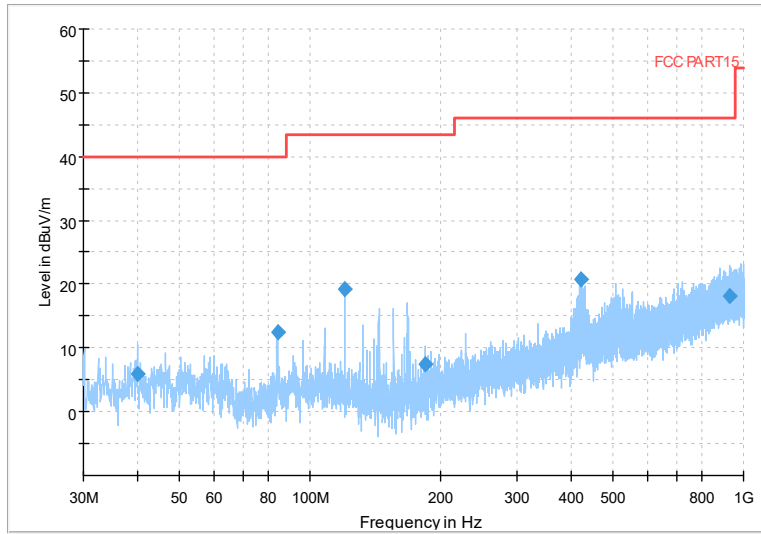

Full Spectrum

Frequency Range: 6GHz -18GHz
Detector: Av mode and PK mode
Test Mode: 802.11ac(VHT40)

Full Spectrum

Frequency Range: 18GHz -40GHz
Detector: Av mode and PK mode
Test Mode: 802.11ac(VHT40)

Full Spectrum