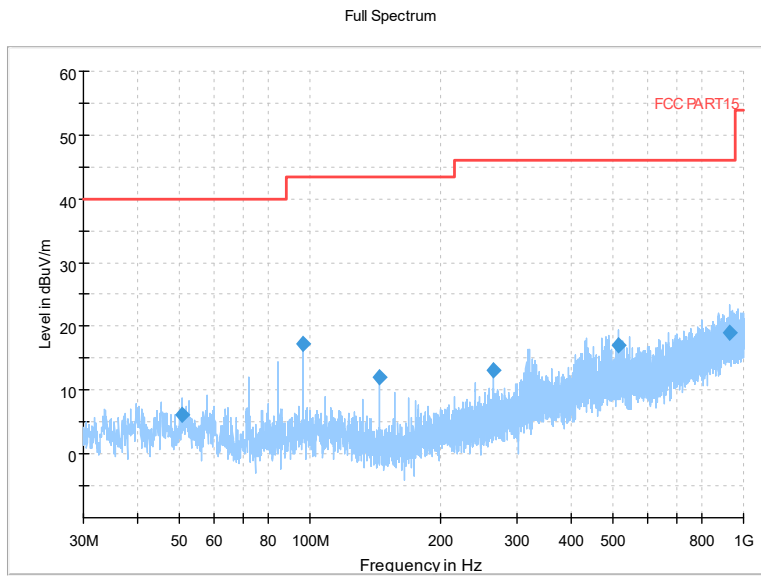

Full Spectrum

Preview Result 2-AVG Preview Result 1-PK+
 00 WIFI FCC 5G AV54

Comment

Frequency Range: 18GHz -40GHz
 Detector: Av mode and PK mode
 Test Mode: 802.11ac(VHT20)

Full Spectrum

Frequency Range: 30MHz -1GHz
Detector: QP mode
Test Mode: 802.11ax(HE20)

Full Spectrum

Frequency Range: 1GHz -6GHz
Detector: Av mode and PK mode
Test Mode: 802.11ax(HE20)

Full Spectrum

Frequency Range: 6GHz -18GHz
 Detector: Av mode and PK mode
 Test Mode: 802.11ax(HE20)

Full Spectrum

Preview Result 2-AVG Preview Result 1-PK+
 00 WIFI FCC 5G AV54

Comment

Frequency Range: 18GHz -40GHz
 Detector: Av mode and PK mode
 Test Mode: 802.11ax(HE20)

Carrier frequency (MHz): 5510
Channel No.:102