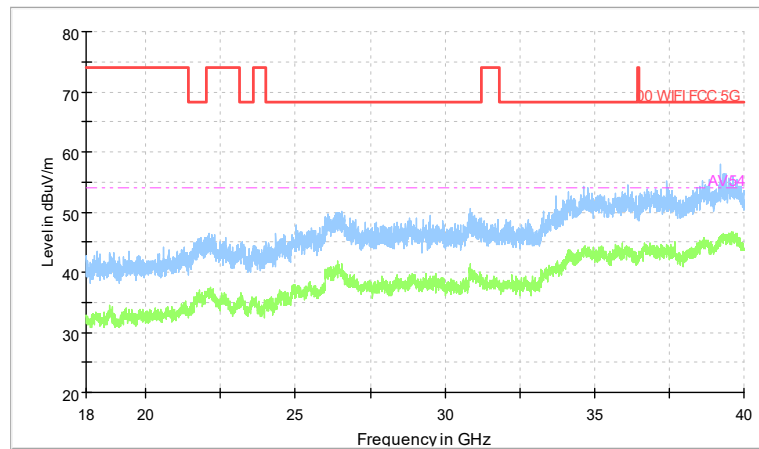

Frequency Range: 1GHz -6GHz
 Detector: Av mode and PK mode
 Modulation type: 802.11a

Full Spectrum

Frequency Range: 6GHz -18GHz
 Detector: Av mode and PK mode
 Modulation type: 802.11a

Full Spectrum

Preview Result 2-AVG Preview Result 1-PK+
 00 WIFI FCC 5G AV54

Comment

Frequency Range: 18GHz -40GHz
 Detector: Av mode and PK mode
 Modulation type: 802.11a

Full Spectrum

Frequency Range: 30MHz -1GHz
Detector: QP mode
Modulation type: 802.11n(HT20)

Full Spectrum

Frequency Range: 1GHz -6GHz
Detector: Av mode and PK mode
Modulation type: 802.11n(HT20)

Full Spectrum

Frequency Range: 6GHz -18GHz
Detector: Av mode and PK mode
Modulation type: 802.11n(HT20)

Full Spectrum

Preview Result 2-AVG Preview Result 1-PK+
00 WIFI FCC 5G AV54

Comment

Frequency Range: 18GHz -40GHz
Detector: Av mode and PK mode
Modulation type: 802.11n(HT20)