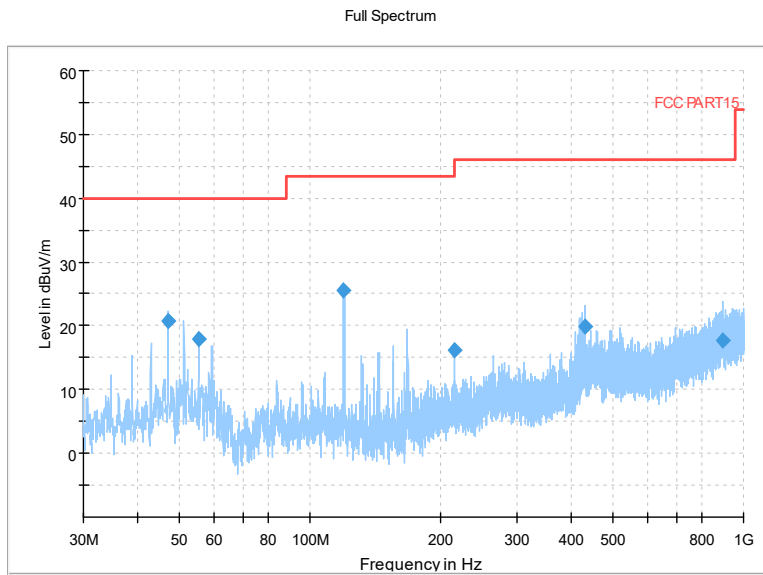

Preview Result 2-AVG 00 WIFI FCC 5G Preview Result 1-PK+ AV54

Comment

Frequency Range: 18GHz -40GHz
Detector: Av mode and PK mode
Modulation type: 802.11a

Full Spectrum

Frequency Range: 30MHz -1GHz
Detector: QP mode
Modulation type: 802.11n(HT20)

Full Spectrum

Frequency Range: 1GHz -6GHz
Detector: Av mode and PK mode
Modulation type: 802.11n(HT20)

Full Spectrum

Frequency Range: 6GHz -18GHz
Detector: Av mode and PK mode
Modulation type: 802.11n(HT20)

Full Spectrum

Frequency Range: 18GHz -40GHz
Detector: Av mode and PK mode
Modulation type: 802.11n(HT20)

Frequency Range: 30MHz -1GHz
 Detector: QP mode
 Test Mode: 802.11ac(VHT20)

Frequency Range: 1GHz -6GHz
 Detector: Av mode and PK mode
 Test Mode: 802.11ac(VHT20)