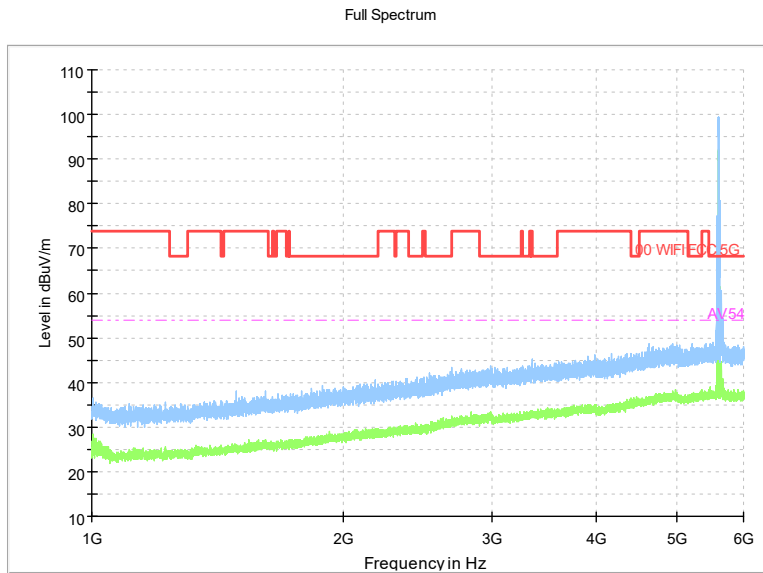

Full Spectrum

Frequency Range: 30MHz -1GHz
Detector: QP mode
Test Mode: 802.11ax(HE20)

Full Spectrum

Frequency Range: 1GHz -6GHz
Detector: Av mode and PK mode
Test Mode: 802.11ax(HE20)

Full Spectrum

Frequency Range: 6GHz -18GHz
 Detector: Av mode and PK mode
 Test Mode: 802.11ax(HE20)

Full Spectrum

Frequency Range: 18GHz -40GHz
 Detector: Av mode and PK mode
 Test Mode: 802.11ax(HE20)

Carrier frequency (MHz): 5600
 Channel No.:120

Frequency Range: 30MHz -1GHz
 Detector: QP mode
 Modulation type: 802.11a

Frequency Range: 1GHz -6GHz
 Detector: Av mode and PK mode
 Modulation type: 802.11a

Full Spectrum

Frequency Range: 6GHz -18GHz
Detector: Av mode and PK mode
Modulation type: 802.11a

Full Spectrum

Preview Result 2-AVG 00 WIFI FCC 5G
Preview Result 1-PK+ AV54