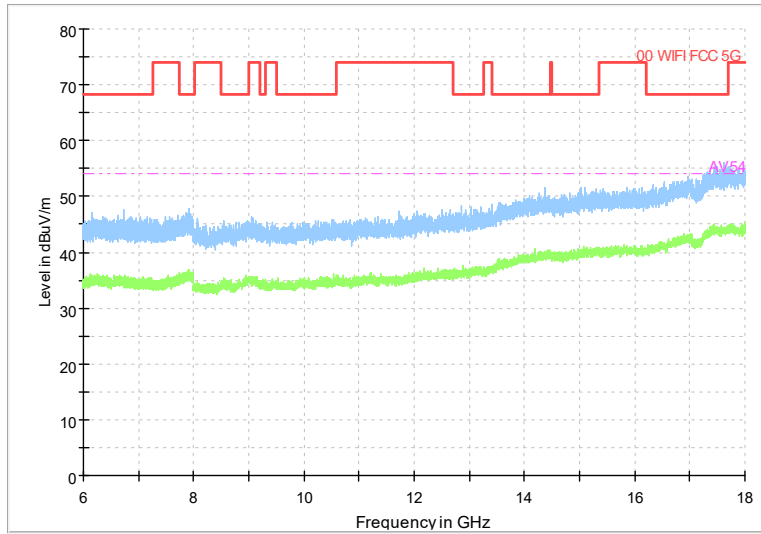

Carrier frequency (MHz): 5300
 Channel No.:60

Frequency Range: 30MHz -1GHz
 Detector: QP mode
 Modulation type: 802.11a

Frequency Range: 1GHz -6GHz

Detector: Av mode and PK mode
Modulation type: 802.11a

Frequency Range: 6GHz -18GHz
Detector: Av mode and PK mode
Modulation type: 802.11a

Preview Result 2-AVG 00 WIFI FCC 5G Preview Result 1-PK+ AV54

Comment

Frequency Range: 18GHz -40GHz
Detector: Av mode and PK mode
Modulation type: 802.11a

Full Spectrum

Frequency Range: 30MHz -1GHz
Detector: QP mode
Modulation type: 802.11n(HT20)

Full Spectrum

Frequency Range: 1GHz -6GHz
Detector: Av mode and PK mode
Modulation type: 802.11n(HT20)

Full Spectrum

Frequency Range: 6GHz -18GHz
Detector: Av mode and PK mode
Modulation type: 802.11n(HT20)

Full Spectrum

Frequency Range: 18GHz -40GHz
Detector: Av mode and PK mode
Modulation type: 802.11n(HT20)

Frequency Range: 30MHz -1GHz
 Detector: QP mode
 Test Mode: 802.11ac(VHT20)

Frequency Range: 1GHz -6GHz
 Detector: Av mode and PK mode
 Test Mode: 802.11ac(VHT20)