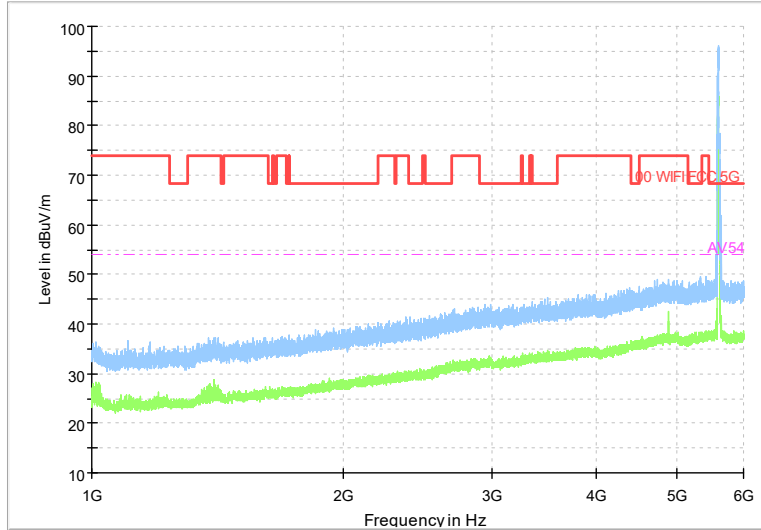

Frequency Range: 30MHz -1GHz
 Detector: QP mode
 Test Mode: 802.11ac(VHT20)

Frequency Range: 1GHz -6GHz
 Detector: Av mode and PK mode
 Test Mode: 802.11ac(VHT20)

Full Spectrum

Frequency Range: 6GHz -18GHz
 Detector: Av mode and PK mode
 Test Mode: 802.11ac(VHT20)

Full Spectrum

Preview Result 2-AVG Preview Result 1-PK+
 00 WIFI FCC 5G AV54

Comment

Frequency Range: 18GHz -40GHz
 Detector: Av mode and PK mode
 Test Mode: 802.11ac(VHT20)

Full Spectrum

Frequency Range: 30MHz -1GHz
 Detector: QP mode
 Test Mode: 802.11ax(HE20)

Full Spectrum

Frequency Range: 1GHz -6GHz
 Detector: Av mode and PK mode
 Test Mode: 802.11ax(HE20)

Full Spectrum

Frequency Range: 6GHz -18GHz
Detector: Av mode and PK mode
Test Mode: 802.11ax(HE20)

Full Spectrum