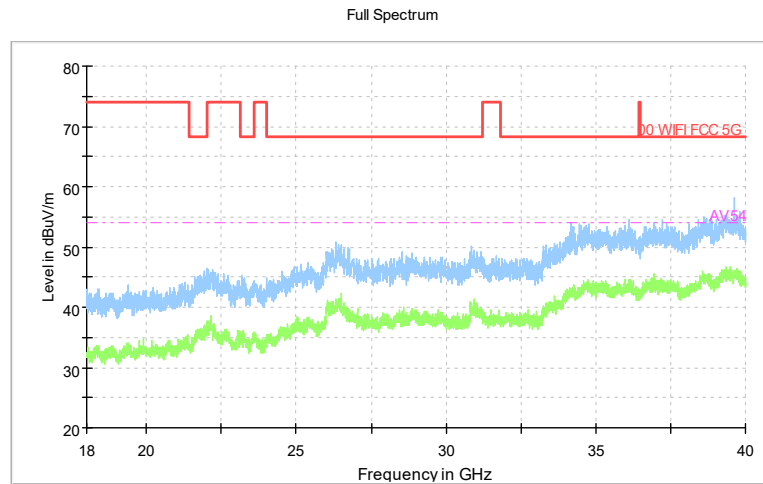

Carrier frequency (MHz): 5300
 Channel No.:60

Frequency Range: 30MHz -1GHz
 Detector: QP mode
 Modulation type: 802.11a

Frequency Range: 1GHz -6GHz

Detector: Av mode and PK mode
Modulation type: 802.11a

Frequency Range: 6GHz -18GHz
Detector: Av mode and PK mode
Modulation type: 802.11a

Preview Result 2-AVG 00 WIFI FCC 5G Preview Result 1-PK+ AV54

Comment

Frequency Range: 18GHz -40GHz
Detector: Av mode and PK mode
Modulation type: 802.11a

Full Spectrum

Frequency Range: 30MHz -1GHz
Detector: QP mode
Modulation type: 802.11n(HT20)