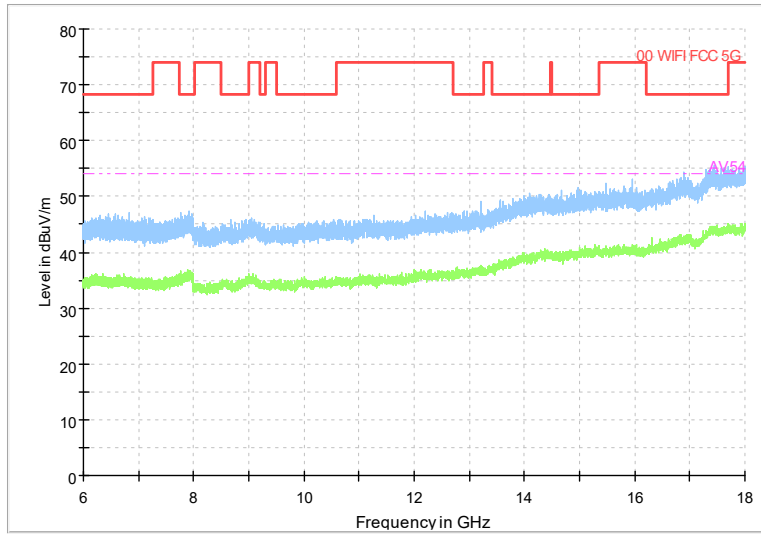

Frequency Range: 18GHz -40GHz
Detector: Av mode and PK mode
Modulation type: 802.11n(HT40)

Full Spectrum

Frequency Range: 30MHz -1GHz
 Detector: QP mode
 Test Mode: 802.11ac(VHT40)

Full Spectrum

Frequency Range: 1GHz -6GHz
 Detector: Av mode and PK mode
 Test Mode: 802.11ac(VHT40)

Full Spectrum

Frequency Range: 6GHz -18GHz
Detector: Av mode and PK mode
Test Mode: 802.11ac(VHT40)

Full Spectrum

Frequency Range: 18GHz -40GHz
Detector: Av mode and PK mode
Test Mode: 802.11ac(VHT40)

Full Spectrum

Frequency Range: 30MHz -1GHz
 Detector: QP mode
 Test Mode: 802.11ax(HE40)

Full Spectrum

Frequency Range: 1GHz -6GHz
 Detector: Av mode and PK mode
 Test Mode: 802.11ax(HE40)

Full Spectrum

Frequency Range: 6GHz -18GHz
Detector: Av mode and PK mode
Test Mode: 802.11ax(HE40)