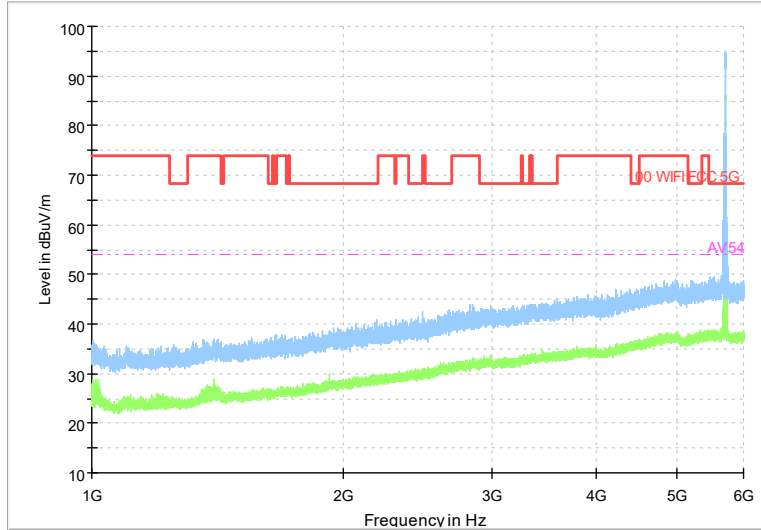

Frequency Range: 30MHz -1GHz
 Detector: QP mode
 Test Mode: 802.11ac(VHT20)

Frequency Range: 1GHz -6GHz
 Detector: Av mode and PK mode
 Test Mode: 802.11ac(VHT20)

Full Spectrum

Frequency Range: 6GHz -18GHz
 Detector: Av mode and PK mode
 Test Mode: 802.11ac(VHT20)

Full Spectrum

Preview Result 2-AVG Preview Result 1-PK+
 00 WIFI FCC 5G AV54

Comment

Frequency Range: 18GHz -40GHz
 Detector: Av mode and PK mode
 Test Mode: 802.11ac(VHT20)

Full Spectrum

Frequency Range: 30MHz -1GHz
Detector: QP mode
Test Mode: 802.11ax(HE20)

Full Spectrum

Frequency Range: 1GHz -6GHz
Detector: Av mode and PK mode
Test Mode: 802.11ax(HE20)

Full Spectrum

Frequency Range: 6GHz -18GHz
 Detector: Av mode and PK mode
 Test Mode: 802.11ax(HE20)

Full Spectrum