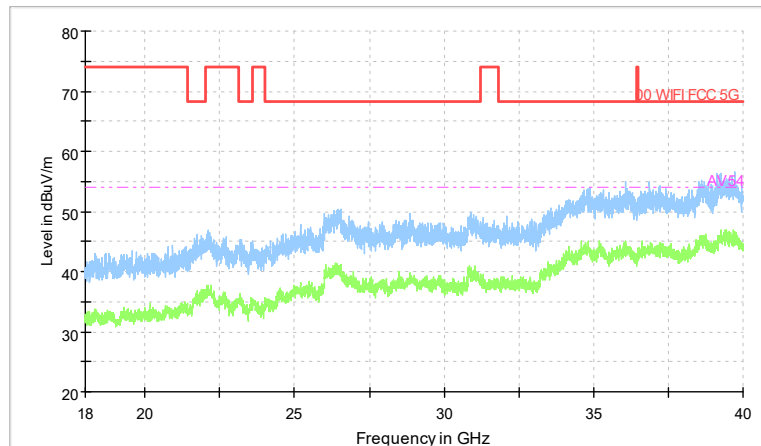

Full Spectrum

Preview Result 2-AVG Preview Result 1-PK+
 00 WIFI FCC 5G AV54

Comment

Frequency Range: 18GHz -40GHz
 Detector: Av mode and PK mode
 Test Mode: 802.11ac(VHT20)

Full Spectrum

Frequency Range: 30MHz -1GHz
 Detector: QP mode
 Test Mode: 802.11ax(HE20)

Full Spectrum

Frequency Range: 1GHz -6GHz
 Detector: Av mode and PK mode
 Test Mode: 802.11ax(HE20)

Full Spectrum

Frequency Range: 6GHz -18GHz
Detector: Av mode and PK mode
Test Mode: 802.11ax(HE20)

Full Spectrum

Preview Result 2-AVG Preview Result 1-PK+
00 WIFI FCC 5G AV54

Comment

Frequency Range: 18GHz -40GHz
Detector: Av mode and PK mode
Test Mode: 802.11ax(HE20)

Carrier frequency (MHz): 5700
 Channel No.:140

Frequency Range: 30MHz -1GHz
 Detector: QP mode
 Modulation type: 802.11a