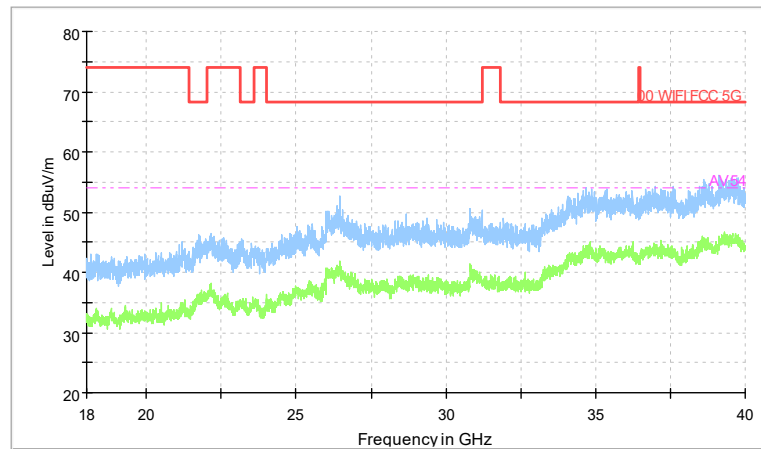

Frequency Range: 1GHz -6GHz
 Detector: Av mode and PK mode
 Modulation type: 802.11a

Full Spectrum

Frequency Range: 6GHz -18GHz
Detector: Av mode and PK mode
Modulation type: 802.11a

Full Spectrum

Preview Result 2-AVG 00 WIFI FCC 5G
Preview Result 1-PK+ AV54

Comment

Frequency Range: 18GHz -40GHz
Detector: Av mode and PK mode
Modulation type: 802.11a

Full Spectrum

Frequency Range: 30MHz -1GHz
 Detector: QP mode
 Modulation type: 802.11n(HT20)

Full Spectrum

Frequency Range: 1GHz -6GHz
 Detector: Av mode and PK mode
 Modulation type: 802.11n(HT20)

Full Spectrum

Frequency Range: 6GHz -18GHz
 Detector: Av mode and PK mode
 Modulation type: 802.11n(HT20)

Full Spectrum

Preview Result 2-AVG Preview Result 1-PK+
 00 WIFI FCC 5G AV54

Comment

Frequency Range: 18GHz -40GHz
 Detector: Av mode and PK mode
 Modulation type: 802.11n(HT20)