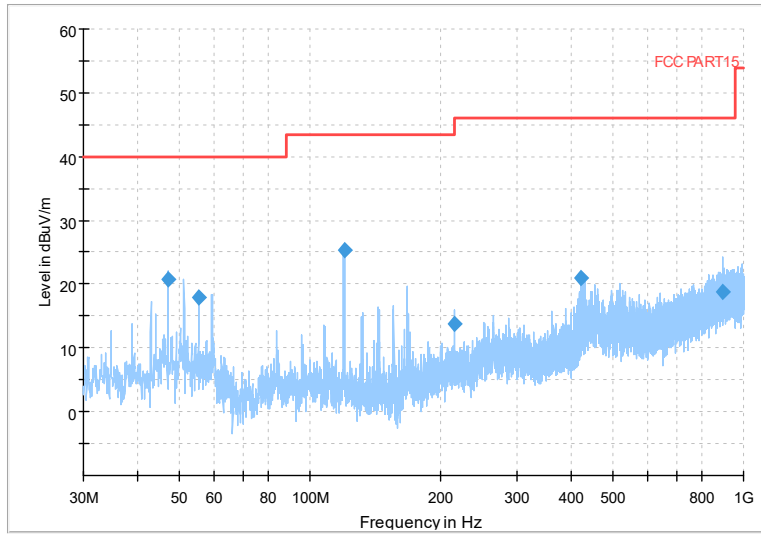

Carrier frequency (MHz): 5300
 Channel No.:60

Frequency Range: 30MHz -1GHz
 Detector: QP mode
 Modulation type: 802.11a

Frequency Range: 1GHz -6GHz

Detector: Av mode and PK mode
Modulation type: 802.11a

Frequency Range: 6GHz -18GHz
Detector: Av mode and PK mode
Modulation type: 802.11a

Preview Result 2-AVG 00 WIFI FCC 5G Preview Result 1-PK+ AV54

Comment

Frequency Range: 18GHz -40GHz
Detector: Av mode and PK mode
Modulation type: 802.11a

Full Spectrum

Frequency Range: 30MHz -1GHz
Detector: QP mode
Modulation type: 802.11n(HT20)