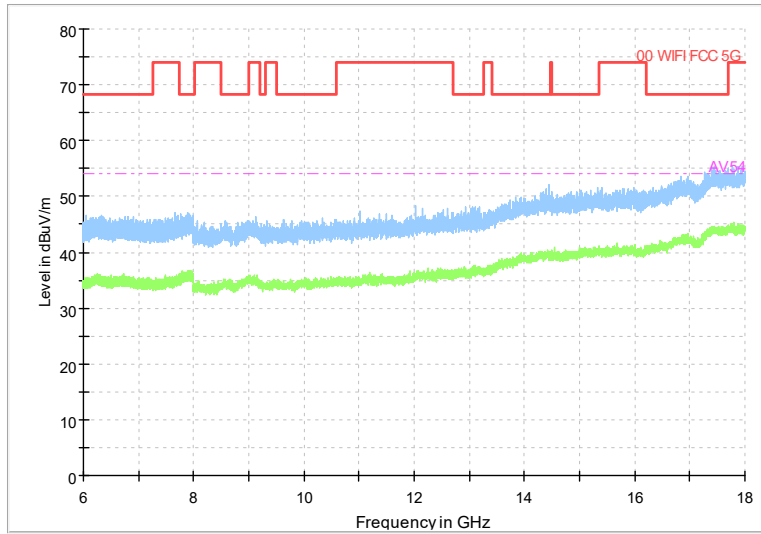

Frequency Range: 30MHz -1GHz
 Detector: QP mode
 Test Mode: 802.11ac(VHT20)

Frequency Range: 1GHz -6GHz
 Detector: Av mode and PK mode
 Test Mode: 802.11ac(VHT20)

Full Spectrum

Frequency Range: 6GHz -18GHz
 Detector: Av mode and PK mode
 Test Mode: 802.11ac(VHT20)

Full Spectrum

Preview Result 2-AVG Preview Result 1-PK+
 00 WIFI FCC 5G AV54

Comment

Frequency Range: 18GHz -40GHz
 Detector: Av mode and PK mode
 Test Mode: 802.11ac(VHT20)

Full Spectrum

Frequency Range: 30MHz -1GHz
 Detector: QP mode
 Test Mode: 802.11ax(HE20)

Full Spectrum

Frequency Range: 1GHz -6GHz
 Detector: Av mode and PK mode
 Test Mode: 802.11ax(HE20)

Full Spectrum

Frequency Range: 6GHz -18GHz
Detector: Av mode and PK mode
Test Mode: 802.11ax(HE20)

Full Spectrum