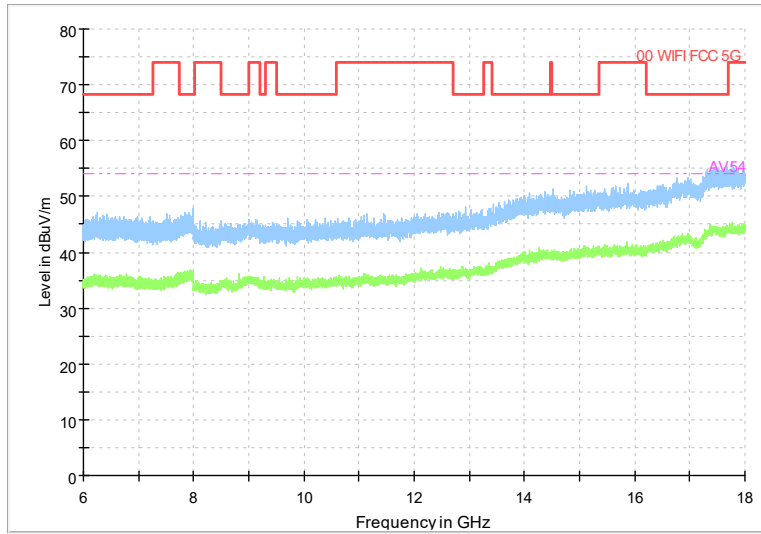

Frequency Range: 30MHz -1GHz
 Detector: QP mode
 Test Mode: 802.11ac(VHT20)

Frequency Range: 1GHz -6GHz
 Detector: Av mode and PK mode
 Test Mode: 802.11ac(VHT20)

Full Spectrum

Frequency Range: 6GHz -18GHz
 Detector: Av mode and PK mode
 Test Mode: 802.11ac(VHT20)

Full Spectrum

Preview Result 2-AVG Preview Result 1-PK+
 00 WIFI FCC 5G AV54

Comment

Frequency Range: 18GHz -40GHz
 Detector: Av mode and PK mode
 Test Mode: 802.11ac(VHT20)

Full Spectrum

Frequency Range: 30MHz -1GHz
Detector: QP mode
Test Mode: 802.11ax(HE20)

Full Spectrum

Frequency Range: 1GHz -6GHz
Detector: Av mode and PK mode
Test Mode: 802.11ax(HE20)

Full Spectrum

Frequency Range: 6GHz -18GHz
 Detector: Av mode and PK mode
 Test Mode: 802.11ax(HE20)

Full Spectrum