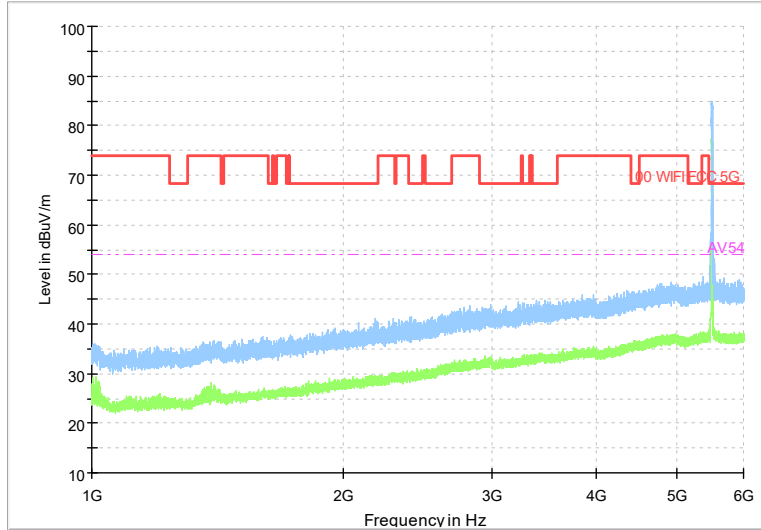

Frequency Range: 1GHz -6GHz
Detector: Av mode and PK mode
Modulation type: 802.11a

Full Spectrum

Frequency Range: 6GHz -18GHz
Detector: Av mode and PK mode
Modulation type: 802.11a

Full Spectrum

Frequency Range: 18GHz -40GHz
Detector: Av mode and PK mode
Modulation type: 802.11a

Full Spectrum

Frequency Range: 30MHz -1GHz
 Detector: QP mode
 Modulation type: 802.11n(HT20)

Full Spectrum

Frequency Range: 1GHz -6GHz
 Detector: Av mode and PK mode
 Modulation type: 802.11n(HT20)

Full Spectrum

Frequency Range: 6GHz -18GHz
 Detector: Av mode and PK mode
 Modulation type: 802.11n(HT20)

Full Spectrum

Preview Result 2-AVG (Green line)
 00 WIFI FCC 5G (Red line)
 Preview Result 1-PK+ AV54 (Blue line)
 AV54 (Magenta dashed line)