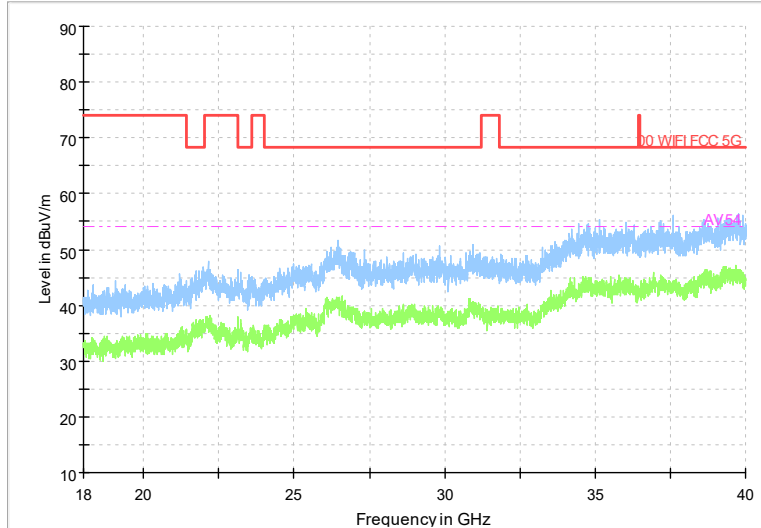

Full Spectrum

Frequency Range: 6GHz -18GHz
 Detector: Av mode and PK mode
 Test Mode: 802.11ac(VHT20)

Full Spectrum

Frequency Range: 18GHz -40GHz
 Detector: Av mode and PK mode
 Test Mode: 802.11ac(VHT20)

Full Spectrum

Frequency Range: 30MHz -1GHz
Detector: QP mode
Test Mode: 802.11ax(HE20)

Full Spectrum

Frequency Range: 1GHz -6GHz
Detector: Av mode and PK mode
Test Mode: 802.11ax(HE20)

Full Spectrum

Frequency Range: 6GHz -18GHz
 Detector: Av mode and PK mode
 Test Mode: 802.11ax(HE20)

Full Spectrum

Frequency Range: 18GHz -40GHz
 Detector: Av mode and PK mode
 Test Mode: 802.11ax(HE20)

Carrier frequency (MHz): 5600
 Channel No.:120

Frequency Range: 30MHz -1GHz
 Detector: QP mode
 Modulation type: 802.11a