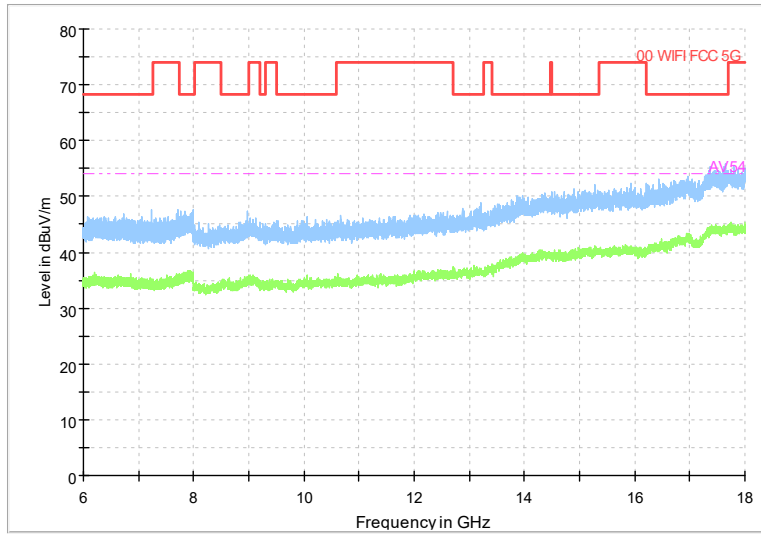

Frequency Range: 30MHz -1GHz
 Detector: QP mode
 Modulation type: 802.11a

Frequency Range: 1GHz -6GHz
 Detector: Av mode and PK mode
 Modulation type: 802.11a

Full Spectrum

Frequency Range: 6GHz -18GHz
Detector: Av mode and PK mode
Modulation type: 802.11a

Full Spectrum

Preview Result 2-AVG Preview Result 1-PK+
00 WIFI FCC 5G AV54

Comment

Frequency Range: 18GHz -40GHz
Detector: Av mode and PK mode
Modulation type: 802.11a

Full Spectrum

Frequency Range: 30MHz -1GHz
Detector: QP mode
Modulation type: 802.11n(HT20)

Full Spectrum

Frequency Range: 1GHz -6GHz
Detector: Av mode and PK mode
Modulation type: 802.11n(HT20)

Full Spectrum

Frequency Range: 6GHz -18GHz
Detector: Av mode and PK mode
Modulation type: 802.11n(HT20)