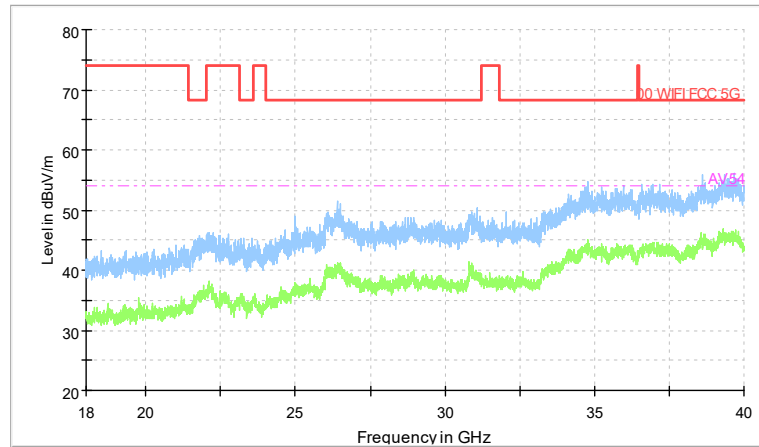

Full Spectrum

Preview Result 2-AVG Preview Result 1-PK+
00 WIFI FCC 5G AV54

Comment

Frequency Range: 18GHz -40GHz
Detector: Av mode and PK mode
Modulation type: 802.11a

Full Spectrum

Frequency Range: 30MHz -1GHz
Detector: QP mode
Modulation type: 802.11n(HT20)

Full Spectrum

Frequency Range: 1GHz -6GHz
Detector: Av mode and PK mode
Modulation type: 802.11n(HT20)

Full Spectrum

Frequency Range: 6GHz -18GHz
Detector: Av mode and PK mode
Modulation type: 802.11n(HT20)

Full Spectrum

Preview Result 2-AVG Preview Result 1-PK+
00 WIFI FCC 5G AV54

Comment

Frequency Range: 18GHz -40GHz
Detector: Av mode and PK mode
Modulation type: 802.11n(HT20)

Full Spectrum

Frequency Range: 30MHz -1GHz
 Detector: QP mode
 Test Mode: 802.11ac(VHT20)