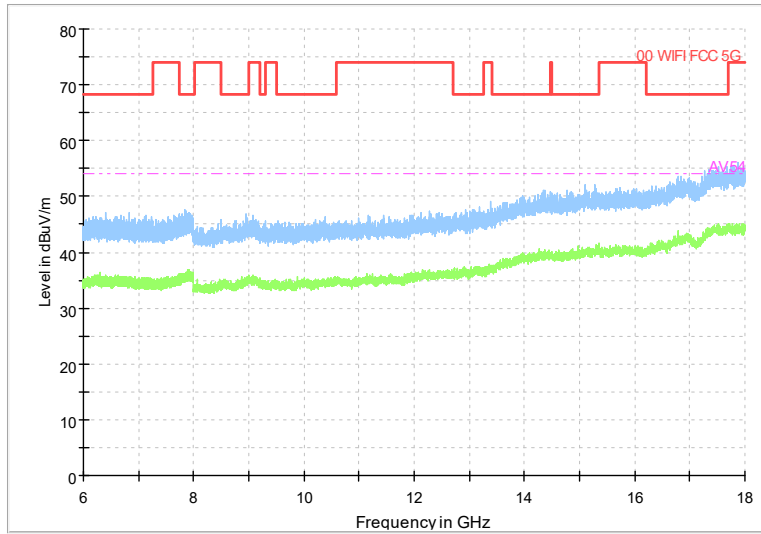

Full Spectrum

Frequency Range: 18GHz -40GHz
 Detector: Av mode and PK mode
 Test Mode: 802.11ax(HE40)

Carrier frequency (MHz): 5500
Channel No.:100

Frequency Range: 30MHz -1GHz
Detector: QP mode
Modulation type: 802.11a

Frequency Range: 1GHz -6GHz
Detector: Av mode and PK mode
Modulation type: 802.11a

Full Spectrum

Frequency Range: 6GHz -18GHz
Detector: Av mode and PK mode
Modulation type: 802.11a

Full Spectrum

Frequency Range: 18GHz -40GHz
Detector: Av mode and PK mode
Modulation type: 802.11a