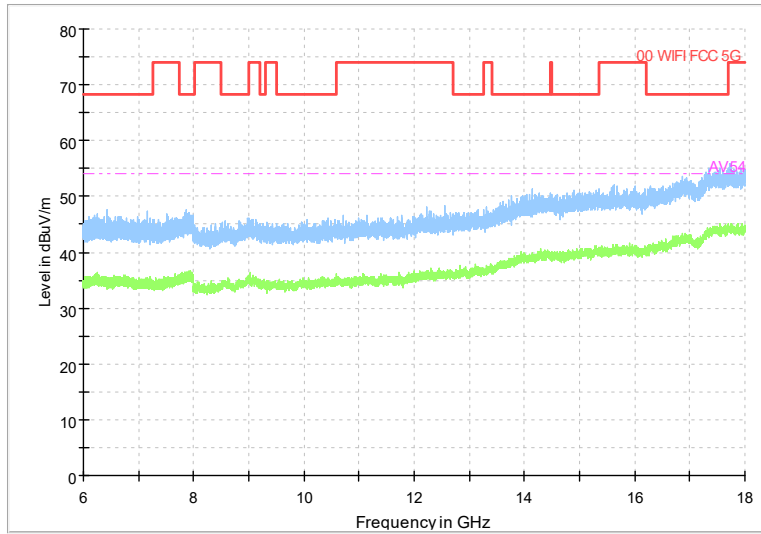

Full Spectrum

Frequency Range: 1GHz -6GHz
Detector: Av mode and PK mode
Modulation type: 802.11n(HT20)

Full Spectrum

Frequency Range: 6GHz -18GHz
Detector: Av mode and PK mode
Modulation type: 802.11n(HT20)

Full Spectrum

Frequency Range: 18GHz -40GHz
Detector: Av mode and PK mode
Modulation type: 802.11n(HT20)

Frequency Range: 30MHz -1GHz
 Detector: QP mode
 Test Mode: 802.11ac(VHT20)

Frequency Range: 1GHz -6GHz
 Detector: Av mode and PK mode
 Test Mode: 802.11ac(VHT20)

Full Spectrum

Frequency Range: 6GHz -18GHz
Detector: Av mode and PK mode
Test Mode: 802.11ac(VHT20)

Full Spectrum

Preview Result 2-AVG Preview Result 1-PK+
00 WIFI FCC 5G AV54

Comment

Frequency Range: 18GHz -40GHz
Detector: Av mode and PK mode
Test Mode: 802.11ac(VHT20)