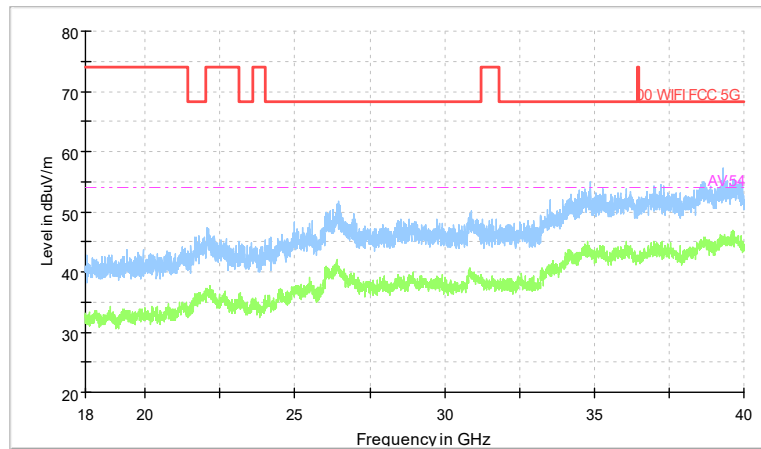

Full Spectrum

Frequency Range: 6GHz -18GHz
Detector: Av mode and PK mode
Test Mode: 802.11ac(VHT20)

Full Spectrum

Preview Result 2-AVG Preview Result 1-PK+
00 WIFI FCC 5G AV54

Comment

Frequency Range: 18GHz -40GHz
Detector: Av mode and PK mode
Test Mode: 802.11ac(VHT20)

Full Spectrum

Frequency Range: 30MHz -1GHz
 Detector: QP mode
 Test Mode: 802.11ax(HE20)

Full Spectrum

Frequency Range: 1GHz -6GHz
 Detector: Av mode and PK mode
 Test Mode: 802.11ax(HE20)

Full Spectrum

Frequency Range: 6GHz -18GHz
Detector: Av mode and PK mode
Test Mode: 802.11ax(HE20)

Full Spectrum

Preview Result 2-AVG 00 WIFI FCC 5G
Preview Result 1-PK+ AV54

Comment

Frequency Range: 18GHz -40GHz
Detector: Av mode and PK mode
Test Mode: 802.11ax(HE20)

Carrier frequency (MHz): 5320
 Channel No.:64