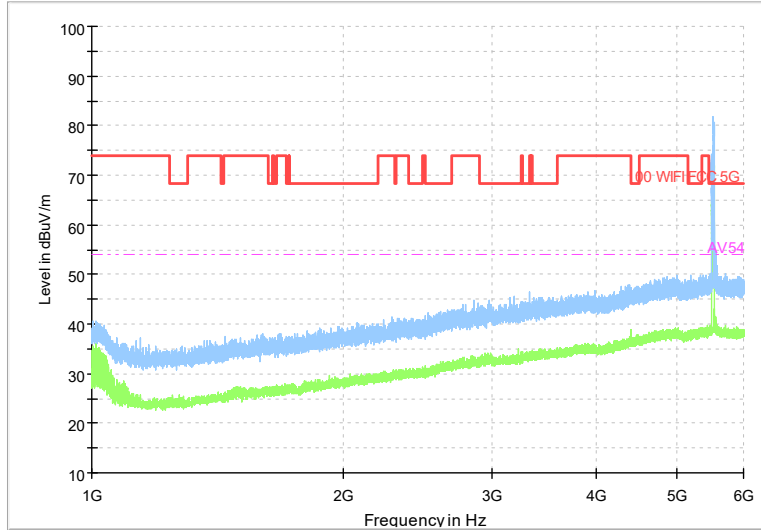

Frequency Range: 30MHz -1GHz
Detector: QP mode
Modulation type: 802.11n(HT40)

Frequency Range: 1GHz -6GHz
Detector: Av mode and PK mode
Modulation type: 802.11n(HT40)

Full Spectrum

Frequency Range: 6GHz -18GHz
Detector: Av mode and PK mode
Modulation type: 802.11n(HT40)

Full Spectrum

Preview Result 2-AVG Preview Result 1-PK+
00 WIFI FCC 5G AV54

Comment

Frequency Range: 18GHz -40GHz
Detector: Av mode and PK mode
Modulation type: 802.11n(HT40)

Full Spectrum

Frequency Range: 30MHz -1GHz
 Detector: QP mode
 Test Mode: 802.11ac(VHT40)

Full Spectrum

Frequency Range: 1GHz -6GHz
 Detector: Av mode and PK mode
 Test Mode: 802.11ac(VHT40)

Full Spectrum

Frequency Range: 6GHz -18GHz
Detector: Av mode and PK mode
Test Mode: 802.11ac(VHT40)

Full Spectrum