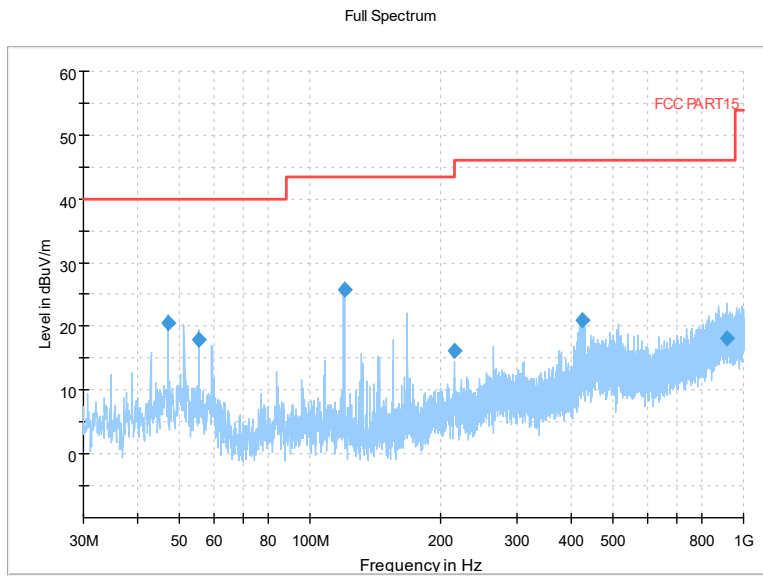

Full Spectrum

Preview Result 2-AVG 00 WIFI FCC 5G
Preview Result 1-PK+ AV54

Comment

Frequency Range: 18GHz -40GHz
Detector: Av mode and PK mode
Test Mode: 802.11ax(HE20)

Carrier frequency (MHz): 5320
 Channel No.:64