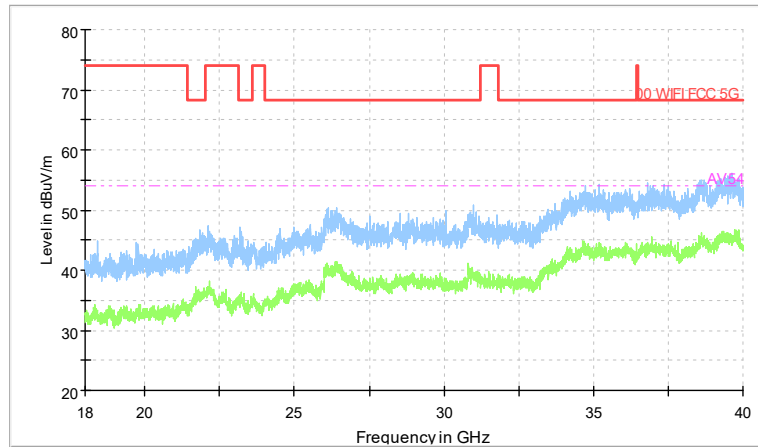

Full Spectrum

Frequency Range: 1GHz -6GHz
 Detector: Av mode and PK mode
 Test Mode: 802.11ax(HE20)

Full Spectrum

Frequency Range: 6GHz -18GHz
Detector: Av mode and PK mode
Test Mode: 802.11ax(HE20)

Full Spectrum

Preview Result 2-AVG Preview Result 1-PK+
00 WIFI FCC 5G AV54

Comment

Frequency Range: 18GHz -40GHz
Detector: Av mode and PK mode
Test Mode: 802.11ax(HE20)

Carrier frequency (MHz): 5700
 Channel No.:140

Frequency Range: 30MHz -1GHz
 Detector: QP mode
 Modulation type: 802.11a

Frequency Range: 1GHz -6GHz
 Detector: Av mode and PK mode
 Modulation type: 802.11a

Full Spectrum

Frequency Range: 6GHz -18GHz
 Detector: Av mode and PK mode
 Modulation type: 802.11a

Full Spectrum

Preview Result 2-AVG Preview Result 1-PK+
 00 WIFI FCC 5G AV54