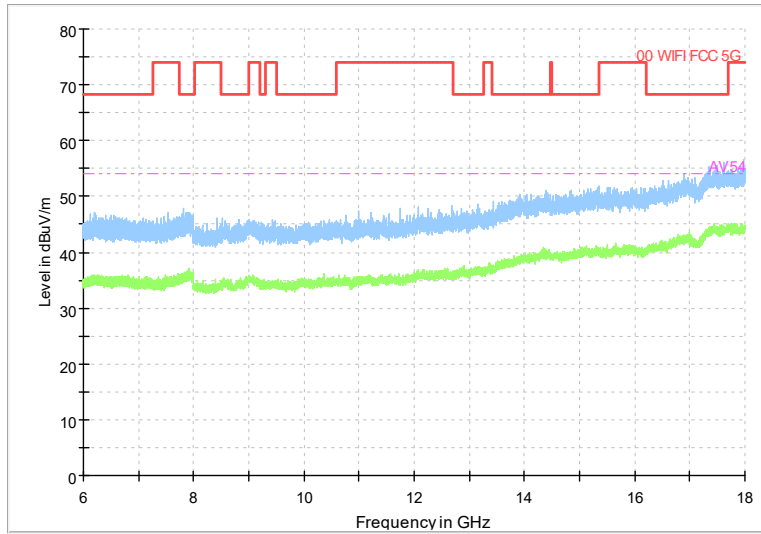

Full Spectrum

Frequency Range: 1GHz -6GHz
Detector: Av mode and PK mode
Test Mode: 802.11ax(HE20)

Full Spectrum

Frequency Range: 6GHz -18GHz
 Detector: Av mode and PK mode
 Test Mode: 802.11ax(HE20)

Full Spectrum

Preview Result 2-AVG Preview Result 1-PK+
 00 WIFI FCC 5G AV54

Comment

Frequency Range: 18GHz -40GHz
 Detector: Av mode and PK mode
 Test Mode: 802.11ax(HE20)

Carrier frequency (MHz): 5510
Channel No.:102

Frequency Range: 30MHz -1GHz
Detector: QP mode
Modulation type: 802.11n(HT40)

Frequency Range: 1GHz -6GHz
Detector: Av mode and PK mode
Modulation type: 802.11n(HT40)

Full Spectrum

Frequency Range: 6GHz -18GHz
Detector: Av mode and PK mode
Modulation type: 802.11n(HT40)