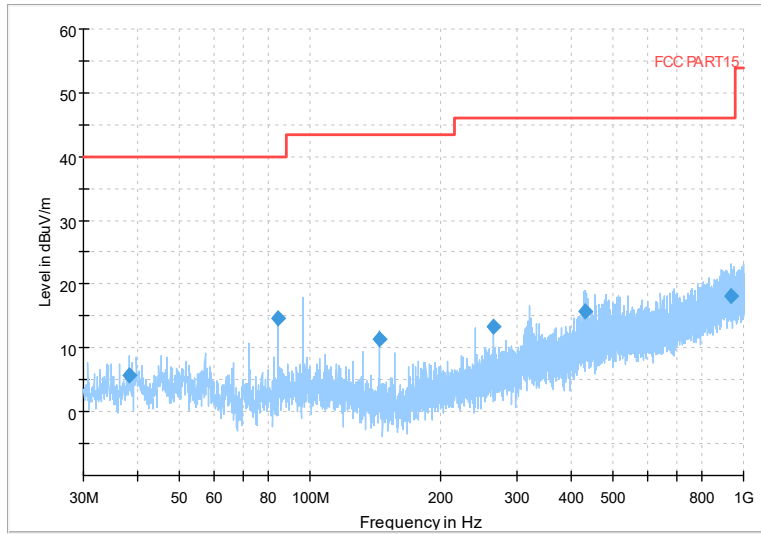

Full Spectrum

Preview Result 2-AVG Preview Result 1-PK+
00 WIFI FCC 5G AV54

Comment

Frequency Range: 18GHz -40GHz
Detector: Av mode and PK mode
Modulation type: 802.11n(HT40)

Full Spectrum

Frequency Range: 30MHz -1GHz
 Detector: QP mode
 Test Mode: 802.11ac(VHT40)

Full Spectrum

Frequency Range: 1GHz -6GHz
 Detector: Av mode and PK mode
 Test Mode: 802.11ac(VHT40)

Full Spectrum

Frequency Range: 6GHz -18GHz
Detector: Av mode and PK mode
Test Mode: 802.11ac(VHT40)

Full Spectrum

Preview Result 2-AVG Preview Result 1-PK+
00 WIFI FCC 5G AV54

Comment

Frequency Range: 18GHz -40GHz
Detector: Av mode and PK mode
Test Mode: 802.11ac(VHT40)

Full Spectrum

Frequency Range: 30MHz -1GHz
Detector: QP mode
Test Mode: 802.11ax(HE40)