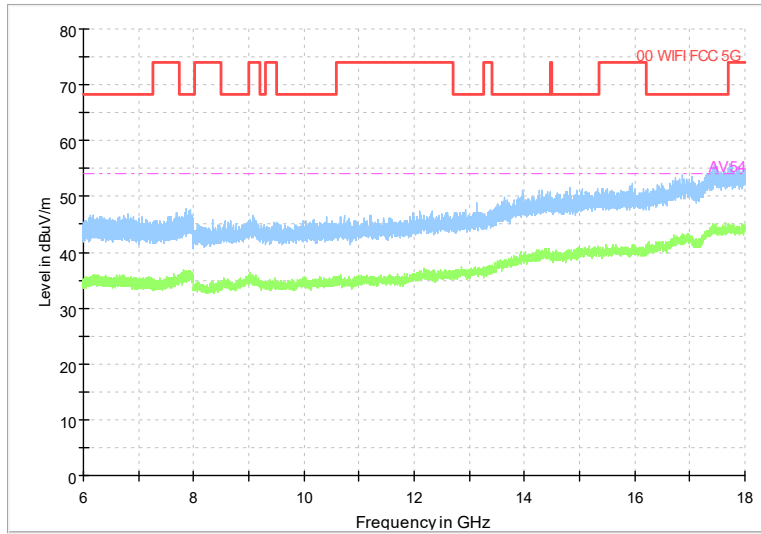

Frequency Range: 1GHz -6GHz
Detector: Av mode and PK mode
Modulation type: 802.11n(HT40)

Full Spectrum

Frequency Range: 6GHz -18GHz
 Detector: Av mode and PK mode
 Modulation type: 802.11n(HT40)

Full Spectrum

Frequency Range: 18GHz -40GHz
 Detector: Av mode and PK mode
 Modulation type: 802.11n(HT40)

Full Spectrum

Frequency Range: 30MHz -1GHz
Detector: QP mode
Test Mode: 802.11ac(VHT40)

Full Spectrum

Frequency Range: 1GHz -6GHz
Detector: Av mode and PK mode
Test Mode: 802.11ac(VHT40)

Full Spectrum

Frequency Range: 6GHz -18GHz
Detector: Av mode and PK mode
Test Mode: 802.11ac(VHT40)

Full Spectrum

Frequency Range: 18GHz -40GHz
Detector: Av mode and PK mode
Test Mode: 802.11ac(VHT40)

Full Spectrum