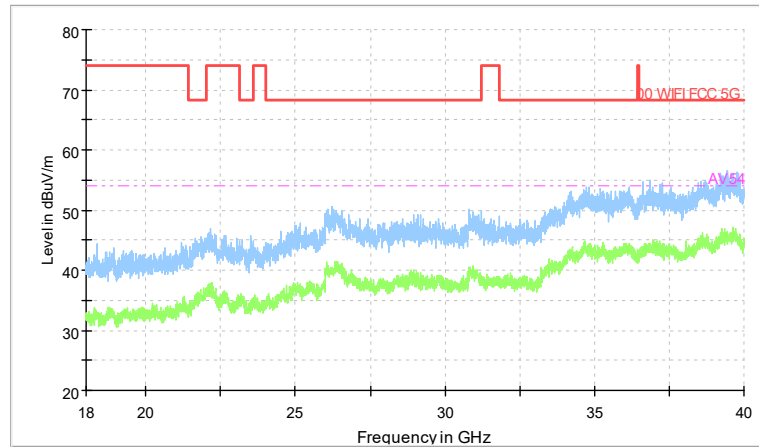

Full Spectrum

Preview Result 2-AVG Preview Result 1-PK+
00 WIFI FCC 5G AV54

Comment

Frequency Range: 18GHz -40GHz
Detector: Av mode and PK mode
Modulation type: 802.11n(HT40)

Full Spectrum

Frequency Range: 30MHz -1GHz
 Detector: QP mode
 Test Mode: 802.11ac(VHT40)

Full Spectrum

Frequency Range: 1GHz -6GHz
 Detector: Av mode and PK mode
 Test Mode: 802.11ac(VHT40)

Full Spectrum

Frequency Range: 6GHz -18GHz
Detector: Av mode and PK mode
Test Mode: 802.11ac(VHT40)

Full Spectrum

Preview Result 2-AVG Preview Result 1-PK+
00 WIFI FCC 5G AV54

Comment

Frequency Range: 18GHz -40GHz
Detector: Av mode and PK mode
Test Mode: 802.11ac(VHT40)

Full Spectrum

Frequency Range: 30MHz -1GHz
Detector: QP mode
Test Mode: 802.11ax(HE40)