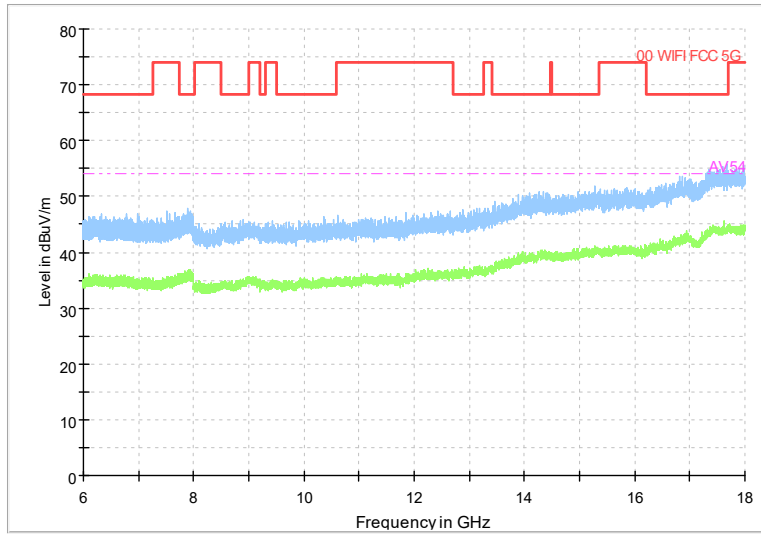

Full Spectrum

Frequency Range: 1GHz -6GHz
Detector: Av mode and PK mode
Test Mode: 802.11ax(HE20)

Full Spectrum

Frequency Range: 6GHz -18GHz
Detector: Av mode and PK mode
Test Mode: 802.11ax(HE20)

Full Spectrum

Preview Result 2-AVG Preview Result 1-PK+
00 WIFI FCC 5G AV54

Comment

Frequency Range: 18GHz -40GHz
Detector: Av mode and PK mode
Test Mode: 802.11ax(HE20)

Carrier frequency (MHz): 5270
 Channel No.:54

Frequency Range: 30MHz -1GHz
 Detector: QP mode
 Modulation type: 802.11n(HT40)

Frequency Range: 1GHz -6GHz
 Detector: Av mode and PK mode
 Modulation type: 802.11n(HT40)

Full Spectrum

Frequency Range: 6GHz -18GHz
Detector: Av mode and PK mode
Modulation type: 802.11n(HT40)

Full Spectrum