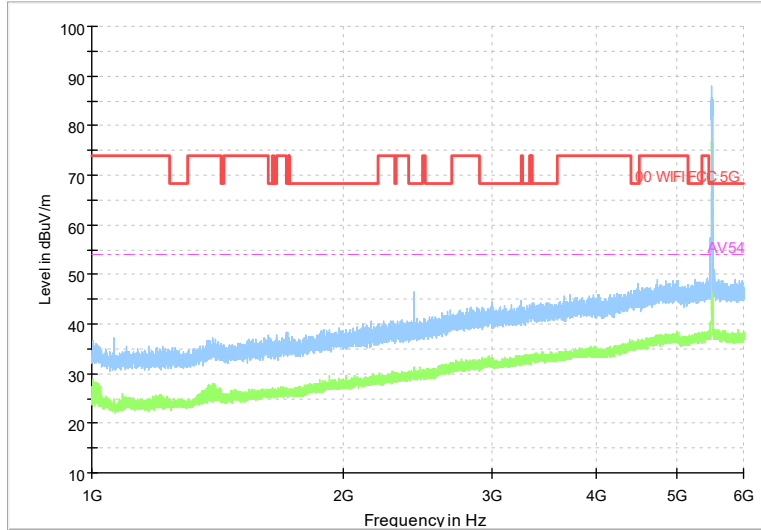

Frequency Range: 6GHz -18GHz
 Detector: Av mode and PK mode
 Modulation type: 802.11n(HT20)

Full Spectrum

Preview Result 2-AVG (Green line)
 00 WIFI FCC 5G (Red line)
 Preview Result 1-PK+ AV54 (Blue line)
 AV54 (Magenta dashed line)

Full Spectrum

Frequency Range: 6GHz -18GHz
 Detector: Av mode and PK mode
 Test Mode: 802.11ac(VHT20)

Full Spectrum

Frequency Range: 18GHz -40GHz
 Detector: Av mode and PK mode
 Test Mode: 802.11ac(VHT20)

Full Spectrum

Frequency Range: 30MHz -1GHz
Detector: QP mode
Test Mode: 802.11ax(HE20)

Full Spectrum

Frequency Range: 1GHz -6GHz
Detector: Av mode and PK mode
Test Mode: 802.11ax(HE20)

Full Spectrum

Frequency Range: 6GHz -18GHz
 Detector: Av mode and PK mode
 Test Mode: 802.11ax(HE20)