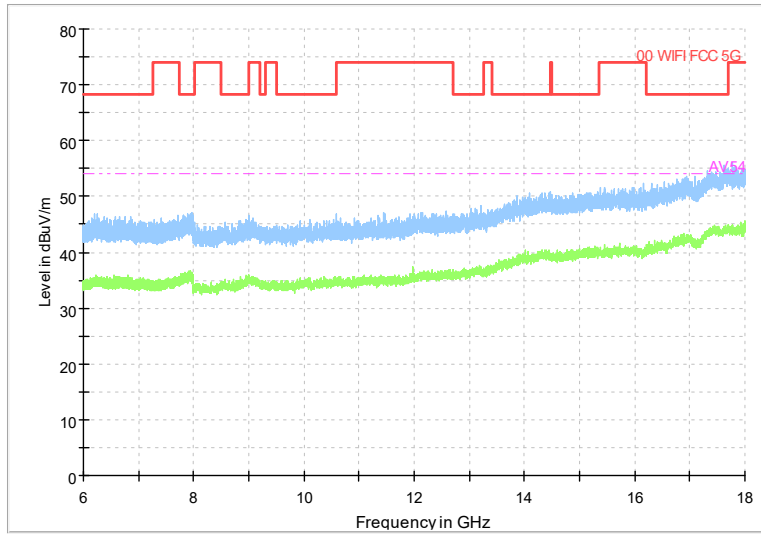

Full Spectrum

Frequency Range: 1GHz -6GHz
 Detector: Av mode and PK mode
 Test Mode: 802.11ax(HE20)

Full Spectrum

Frequency Range: 6GHz -18GHz
Detector: Av mode and PK mode
Test Mode: 802.11ax(HE20)

Full Spectrum

Preview Result 2-AVG Preview Result 1-PK+
00 WIFI FCC 5G AV54

Comment

Frequency Range: 18GHz -40GHz
Detector: Av mode and PK mode
Test Mode: 802.11ax(HE20)

Carrier frequency (MHz): 5700
 Channel No.:140

Frequency Range: 30MHz -1GHz
 Detector: QP mode
 Modulation type: 802.11a

Frequency Range: 1GHz -6GHz
 Detector: Av mode and PK mode
 Modulation type: 802.11a

Full Spectrum

Frequency Range: 6GHz -18GHz
 Detector: Av mode and PK mode
 Modulation type: 802.11a

Full Spectrum

Preview Result 2-AVG Preview Result 1-PK+
 00 WIFI FCC 5G AV54