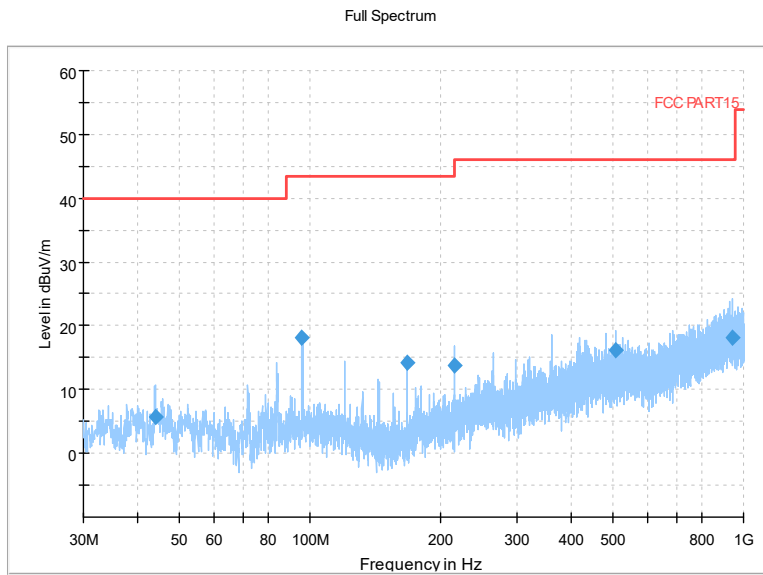

Frequency Range: 30MHz -1GHz
Detector: QP mode
Test Mode: 802.11ac(VHT20)