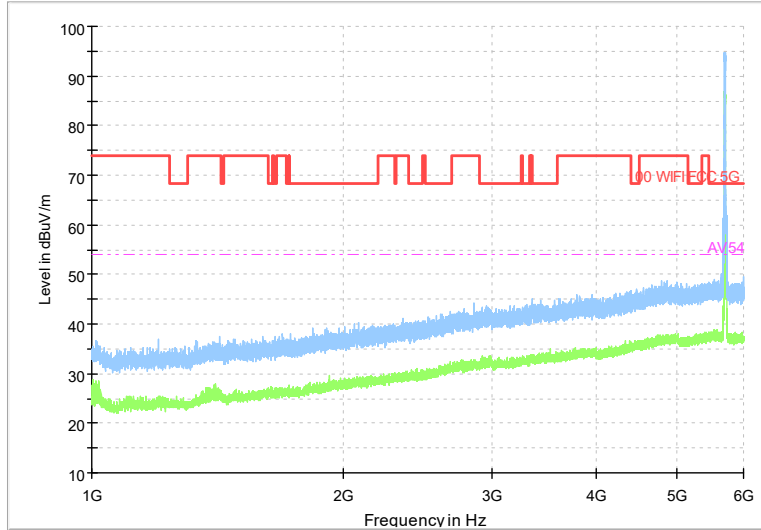

Frequency Range: 1GHz -6GHz
 Detector: Av mode and PK mode
 Modulation type: 802.11a

Full Spectrum

Frequency Range: 6GHz -18GHz
 Detector: Av mode and PK mode
 Modulation type: 802.11a

Full Spectrum

Preview Result 2-AVG Preview Result 1-PK+
 00 WIFI FCC 5G AV54

Comment

Frequency Range: 18GHz -40GHz
 Detector: Av mode and PK mode
 Modulation type: 802.11a

Full Spectrum

Frequency Range: 30MHz -1GHz
Detector: QP mode
Modulation type: 802.11n(HT20)

Full Spectrum

Frequency Range: 1GHz -6GHz
Detector: Av mode and PK mode
Modulation type: 802.11n(HT20)

Full Spectrum

Frequency Range: 6GHz -18GHz
Detector: Av mode and PK mode
Modulation type: 802.11n(HT20)

Full Spectrum

Preview Result 2-AVG Preview Result 1-PK+
00 WIFI FCC 5G AV54

Comment

Frequency Range: 18GHz -40GHz
Detector: Av mode and PK mode
Modulation type: 802.11n(HT20)