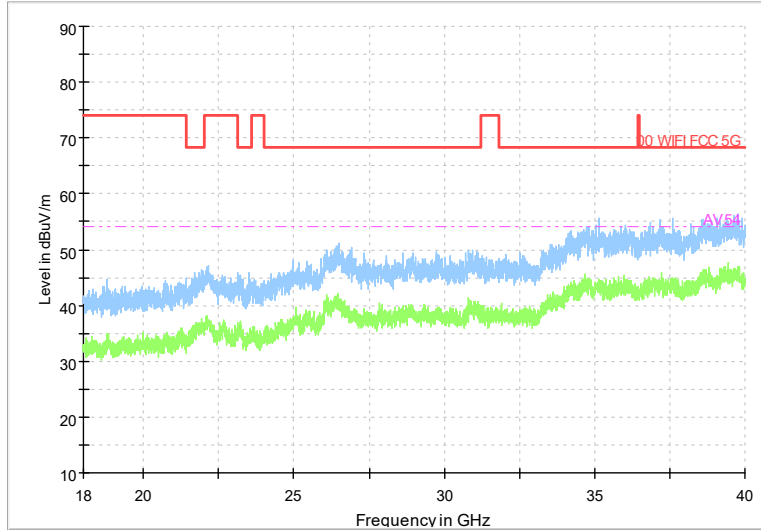

Frequency Range: 18GHz -40GHz
Detector: Av mode and PK mode
Modulation type: 802.11n(HT40)

Full Spectrum

Frequency Range: 30MHz -1GHz
 Detector: QP mode
 Test Mode: 802.11ac(VHT40)

Full Spectrum

Frequency Range: 1GHz -6GHz
 Detector: Av mode and PK mode
 Test Mode: 802.11ac(VHT40)

Full Spectrum

Frequency Range: 6GHz -18GHz
Detector: Av mode and PK mode
Test Mode: 802.11ac(VHT40)

Full Spectrum

Frequency Range: 18GHz -40GHz
Detector: Av mode and PK mode
Test Mode: 802.11ac(VHT40)

Full Spectrum