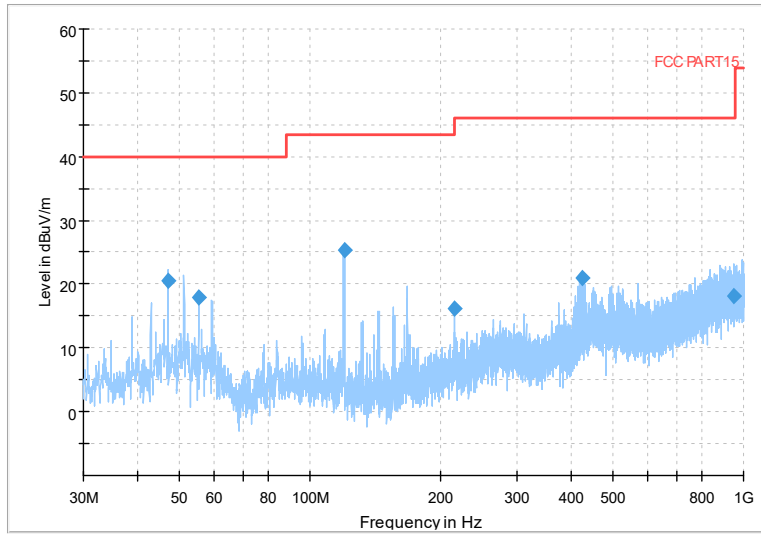

Full Spectrum

Preview Result 2-AVG Preview Result 1-PK+
00 WIFI FCC 5G AV54

Comment

Frequency Range: 18GHz -40GHz
Detector: Av mode and PK mode
Modulation type: 802.11a

Full Spectrum

Frequency Range: 30MHz -1GHz
Detector: QP mode
Modulation type: 802.11n(HT20)

Full Spectrum

Frequency Range: 1GHz -6GHz
Detector: Av mode and PK mode
Modulation type: 802.11n(HT20)

Full Spectrum

Frequency Range: 6GHz -18GHz
Detector: Av mode and PK mode
Modulation type: 802.11n(HT20)