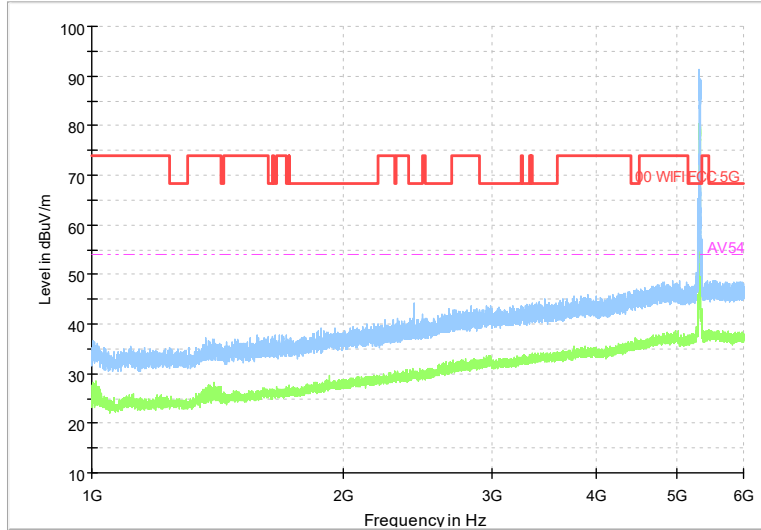

Full Spectrum

Frequency Range: 1GHz -6GHz
Detector: Av mode and PK mode
Modulation type: 802.11n(HT20)

Full Spectrum

Frequency Range: 6GHz -18GHz
Detector: Av mode and PK mode
Modulation type: 802.11n(HT20)

Full Spectrum

Preview Result 2-AVG Preview Result 1-PK+
00 WIFI FCC 5G AV54

Comment

Frequency Range: 18GHz -40GHz
Detector: Av mode and PK mode
Modulation type: 802.11n(HT20)

Full Spectrum

Frequency Range: 30MHz -1GHz
 Detector: QP mode
 Test Mode: 802.11ac(VHT20)

Full Spectrum

Frequency Range: 1GHz -6GHz
 Detector: Av mode and PK mode
 Test Mode: 802.11ac(VHT20)

Full Spectrum

Frequency Range: 6GHz -18GHz
 Detector: Av mode and PK mode
 Test Mode: 802.11ac(VHT20)

Full Spectrum