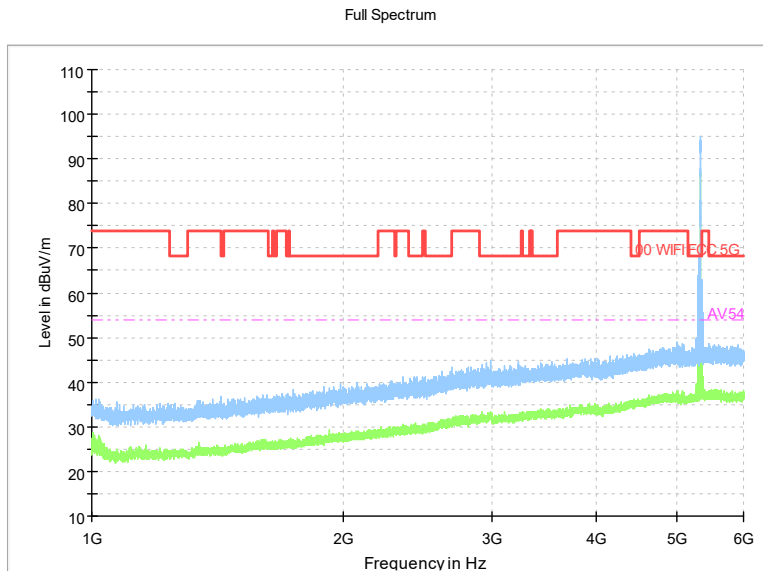

Full Spectrum

Preview Result 2-AVG 00 WIFI FCC 5G
Preview Result 1-PK+ AV54

Comment

Frequency Range: 18GHz -40GHz
Detector: Av mode and PK mode
Test Mode: 802.11ax(HE20)

Carrier frequency (MHz): 5320
 Channel No.:64

Frequency Range: 30MHz -1GHz
 Detector: QP mode
 Modulation type: 802.11a

Frequency Range: 1GHz -6GHz
 Detector: Av mode and PK mode
 Modulation type: 802.11a

Full Spectrum

Frequency Range: 6GHz -18GHz
Detector: Av mode and PK mode
Modulation type: 802.11a