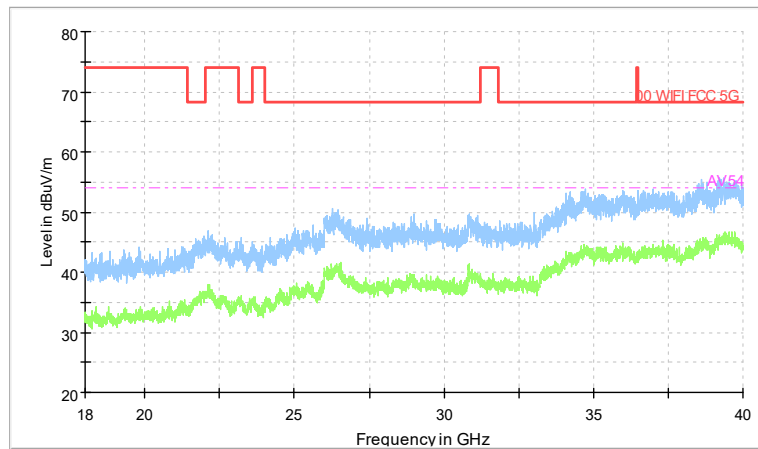

Frequency Range: 30MHz -1GHz
 Detector: QP mode
 Modulation type: 802.11a

Frequency Range: 1GHz -6GHz
 Detector: Av mode and PK mode
 Modulation type: 802.11a

Full Spectrum

Frequency Range: 6GHz -18GHz
Detector: Av mode and PK mode
Modulation type: 802.11a

Full Spectrum

Preview Result 2-AVG Preview Result 1-PK+
00 WIFI FCC 5G AV54

Comment

Frequency Range: 18GHz -40GHz
Detector: Av mode and PK mode
Modulation type: 802.11a

Full Spectrum

Frequency Range: 30MHz -1GHz
Detector: QP mode
Modulation type: 802.11n(HT20)