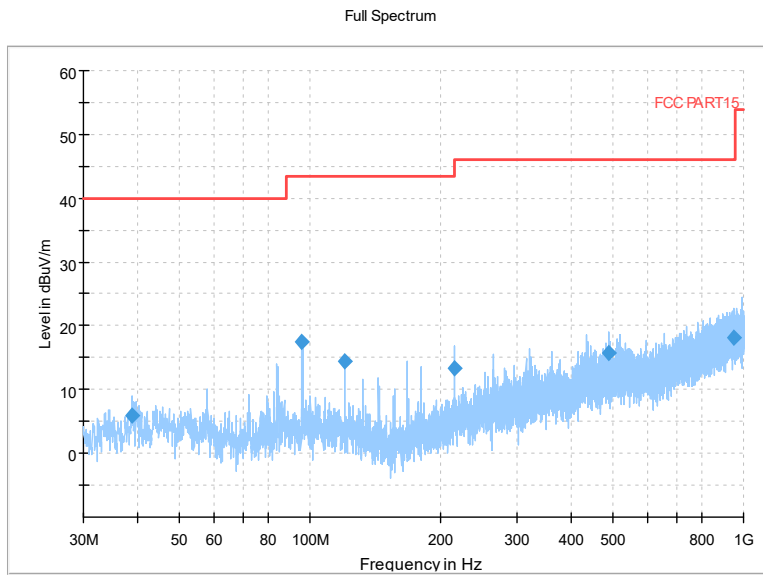

Full Spectrum

Frequency Range: 6GHz -18GHz
 Detector: Av mode and PK mode
 Modulation type: 802.11n(HT20)

Full Spectrum

Preview Result 2-AVG Preview Result 1-PK+
 00 WIFI FCC 5G AV54

Comment

Frequency Range: 18GHz -40GHz
 Detector: Av mode and PK mode
 Modulation type: 802.11n(HT20)