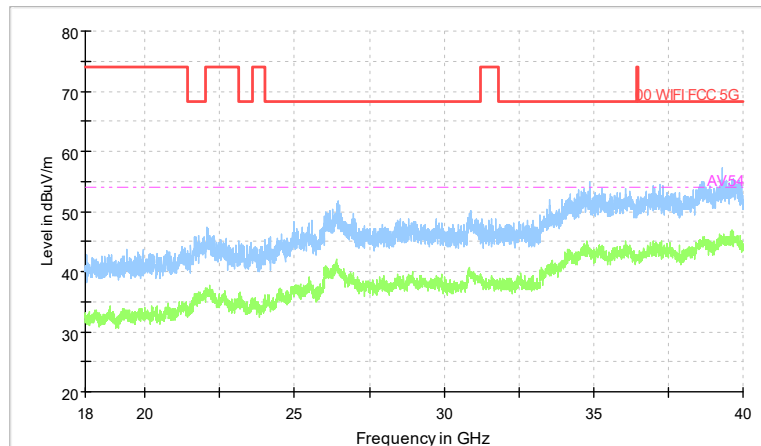

Full Spectrum

Preview Result 2-AVG Preview Result 1-PK+
 00 WIFI FCC 5G AV54

Comment

Frequency Range: 18GHz -40GHz
 Detector: Av mode and PK mode
 Test Mode: 802.11ac(VHT20)

Full Spectrum

Frequency Range: 30MHz -1GHz
Detector: QP mode
Test Mode: 802.11ax(HE20)

Full Spectrum

Frequency Range: 1GHz -6GHz
Detector: Av mode and PK mode
Test Mode: 802.11ax(HE20)

Full Spectrum

Frequency Range: 6GHz -18GHz
 Detector: Av mode and PK mode
 Test Mode: 802.11ax(HE20)

Full Spectrum

Preview Result 2-AVG Preview Result 1-PK+
 00 WIFI FCC 5G AV54

Comment

Frequency Range: 18GHz -40GHz
 Detector: Av mode and PK mode
 Test Mode: 802.11ax(HE20)

Carrier frequency (MHz): 5510
Channel No.:102