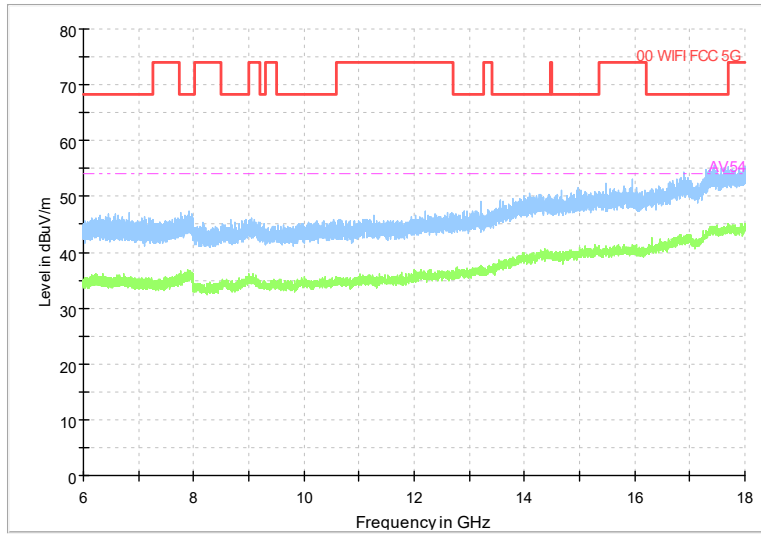

Frequency Range: 1GHz -6GHz
 Detector: Av mode and PK mode
 Modulation type: 802.11n(HT40)

Full Spectrum

Frequency Range: 6GHz -18GHz
Detector: Av mode and PK mode
Modulation type: 802.11n(HT40)

Full Spectrum

Frequency Range: 18GHz -40GHz
Detector: Av mode and PK mode
Modulation type: 802.11n(HT40)

Full Spectrum

Frequency Range: 30MHz -1GHz
 Detector: QP mode
 Test Mode: 802.11ac(VHT40)

Full Spectrum

Frequency Range: 1GHz -6GHz
 Detector: Av mode and PK mode
 Test Mode: 802.11ac(VHT40)

Full Spectrum

Frequency Range: 6GHz -18GHz
Detector: Av mode and PK mode
Test Mode: 802.11ac(VHT40)

Full Spectrum

Frequency Range: 18GHz -40GHz
Detector: Av mode and PK mode
Test Mode: 802.11ac(VHT40)

Full Spectrum