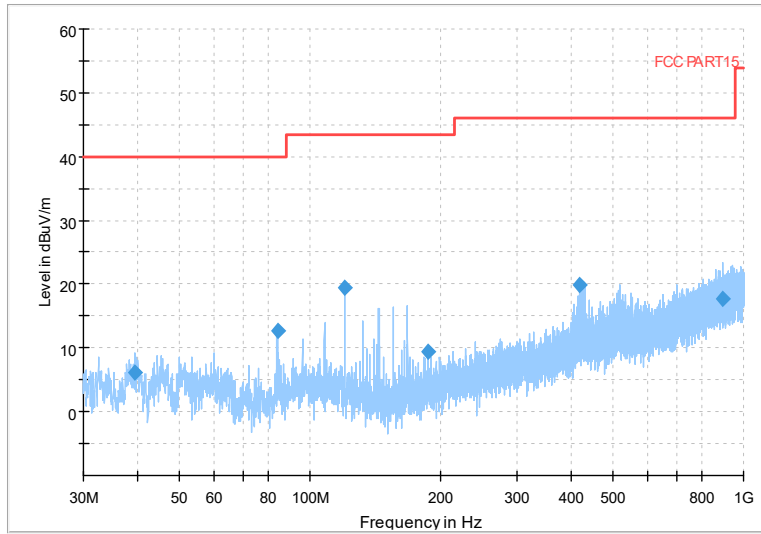

Full Spectrum

Frequency Range: 30MHz -1GHz
Detector: QP mode
Modulation type: 802.11n(HT20)