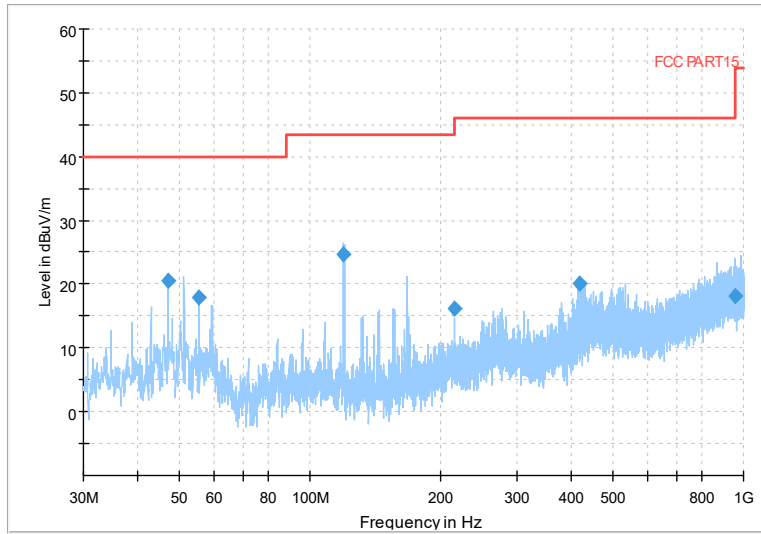

Full Spectrum

Frequency Range: 30MHz -1GHz
Detector: QP mode
Test Mode: 802.11ax(HE20)