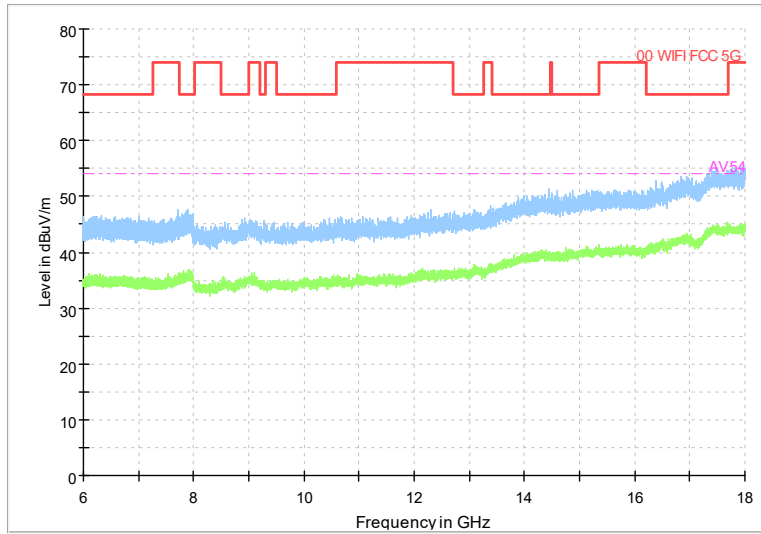

Frequency Range: 6GHz -18GHz
 Detector: Av mode and PK mode
 Modulation type: 802.11n(HT20)

Full Spectrum

Preview Result 2-AVG (Green line)
 00 WIFI FCC 5G (Red line)
 Preview Result 1-PK+ AV54 (Blue line)
 AV54 (Magenta dashed line)

Comment

Frequency Range: 18GHz -40GHz
 Detector: Av mode and PK mode
 Modulation type: 802.11n(HT20)

Frequency Range: 30MHz -1GHz
 Detector: QP mode
 Test Mode: 802.11ac(VHT20)

Frequency Range: 1GHz -6GHz
 Detector: Av mode and PK mode
 Test Mode: 802.11ac(VHT20)

Full Spectrum

Frequency Range: 6GHz -18GHz
 Detector: Av mode and PK mode
 Test Mode: 802.11ac(VHT20)

Full Spectrum

Frequency Range: 18GHz -40GHz
 Detector: Av mode and PK mode
 Test Mode: 802.11ac(VHT20)