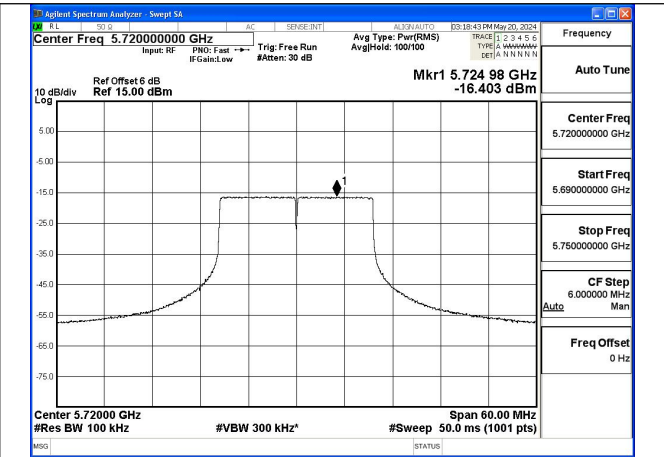

Test Mode: 802.11ac VHT20

Mode:802.11ac VHT20 Frequency:5720MHz  
Ant:Chain0 scope:NII3

Test Mode: 802.11ax HE20

Mode:802.11ax HE20 Tone:242TR  
Frequency:5720MHz Ant:Chain0 scope:NII3

Test Mode: 802.11n HT40

Mode:802.11n HT40 Frequency:5710MHz Ant:Chain0  
scope:NII3

Test Mode: 802.11ac VHT40

Mode:802.11ac VHT40 Frequency:5710MHz  
Ant:Chain0 scope:NII3

Test Mode: 802.11ax HE40

Mode:802.11ax HE40 Tone:484TR  
Frequency:5710MHz Ant:Chain0 scope:NII3