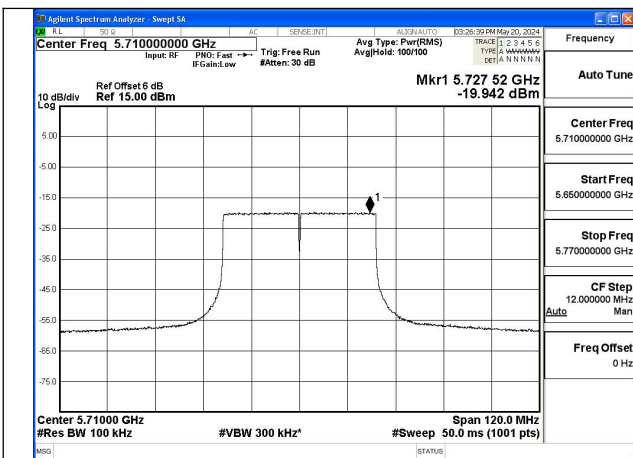

Test Mode: 802.11ax HE40

Mode:802.11ax HE40 Tone:484TR
Frequency:5710MHz Ant:Chain0 scope:NII3