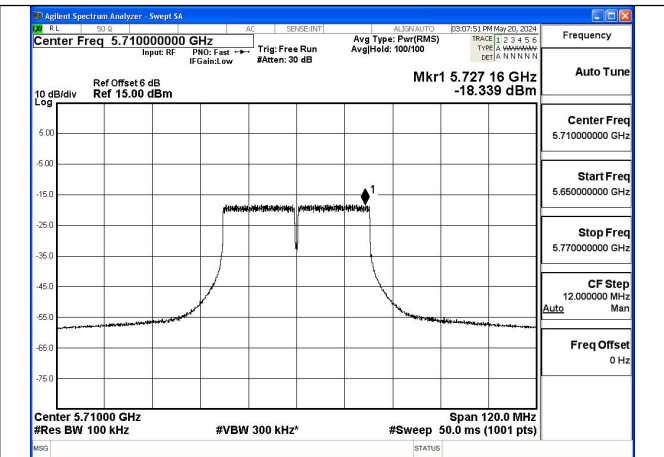

Test Mode: 802.11ac VHT20

Mode:802.11ac VHT20 Frequency:5720MHz  
Ant:Chain0 scope:NII3

Test Mode: 802.11ax HE20

Mode:802.11ax HE20 Tone:242TR  
Frequency:5720MHz Ant:Chain0 scope:NII3

Test Mode: 802.11n HT40

Mode:802.11n HT40 Frequency:5710MHz Ant:Chain0  
scope:NII3

Test Mode: 802.11ac VHT40

Mode:802.11ac VHT40 Frequency:5710MHz  
Ant:Chain0 scope:NII3

Test Mode: 802.11ax HE40

Mode:802.11ax HE40 Tone:484TR  
Frequency:5710MHz Ant:Chain0 scope:NII3