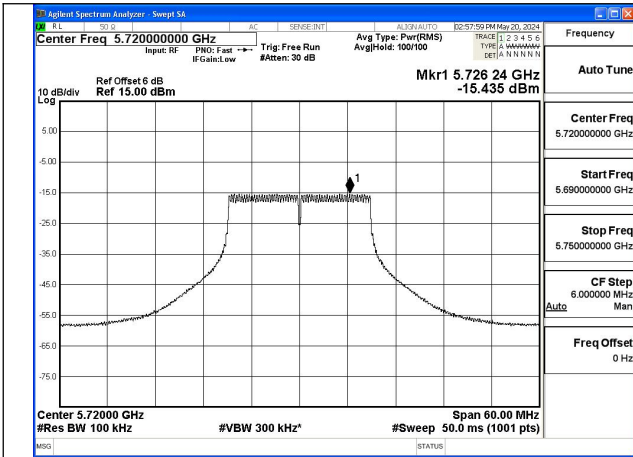

Test Mode: 802.11ac VHT20

Mode:802.11ac VHT20 Frequency:5720MHz  
Ant:Chain0 scope:NII3

Test Mode: 802.11ax HE20

Mode:802.11ax HE20 Tone:242TR  
Frequency:5720MHz Ant:Chain0 scope:NII3

Test Mode: 802.11n HT40