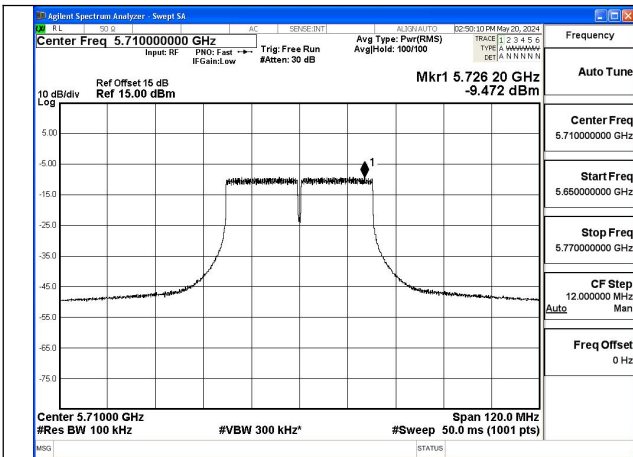

Test Mode: 802.11ac VHT20

Mode:802.11ac VHT20 Frequency:5720MHz  
Ant:Chain0 scope:NII3

Test Mode: 802.11ax HE20

Mode:802.11ax HE20 Tone:242TR  
Frequency:5720MHz Ant:Chain0 scope:NII3

Test Mode: 802.11n HT40

Mode:802.11n HT40 Frequency:5710MHz Ant:Chain0  
scope:NII3

Test Mode: 802.11ac VHT40

Mode:802.11ac VHT40 Frequency:5710MHz  
Ant:Chain0 scope:NII3

Test Mode: 802.11ax HE40

Mode:802.11ax HE40 Tone:484TR  
Frequency:5710MHz Ant:Chain0 scope:NII3