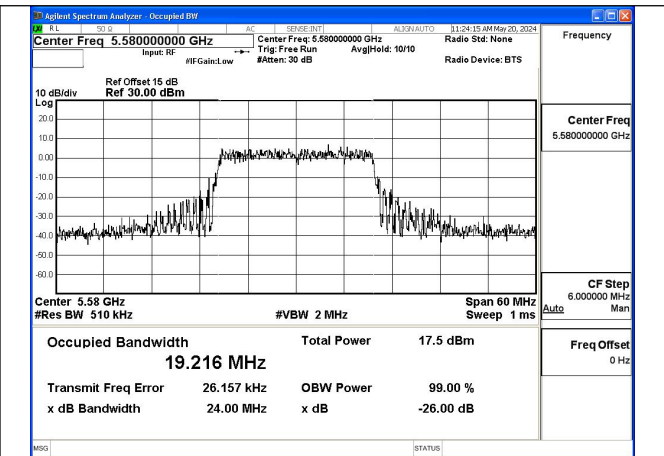

Test Mode: 802.11ax HE20