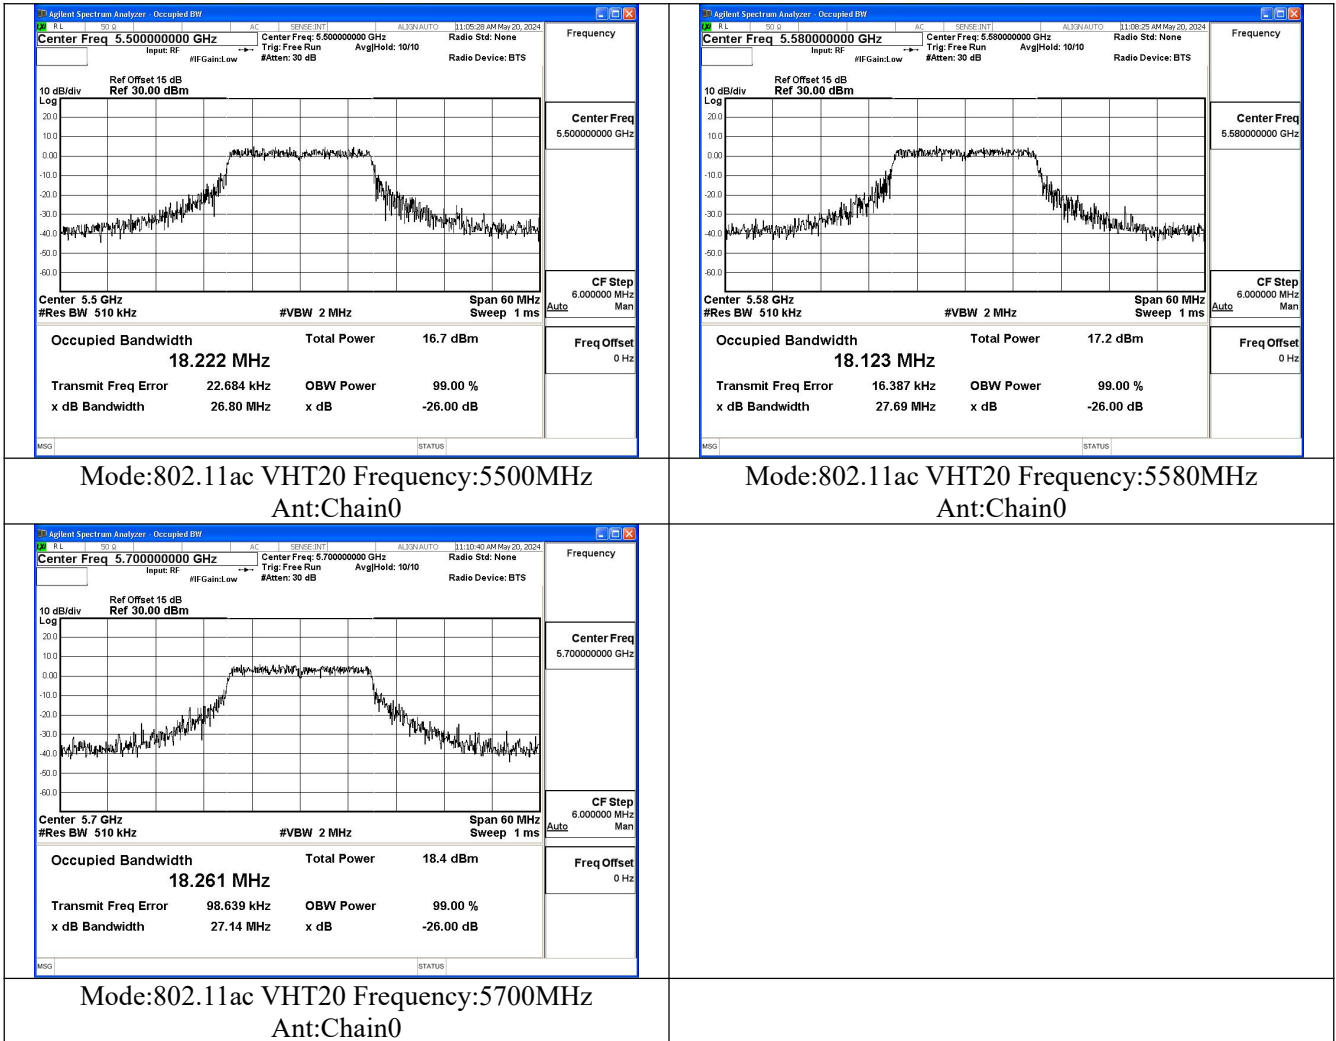

Test Mode: 802.11ac VHT20

Mode:802.11ac VHT20 Frequency:5500MHz
Ant:Chain0

Mode:802.11ac VHT20 Frequency:5580MHz
Ant:Chain0

Mode:802.11ac VHT20 Frequency:5700MHz
Ant:Chain0