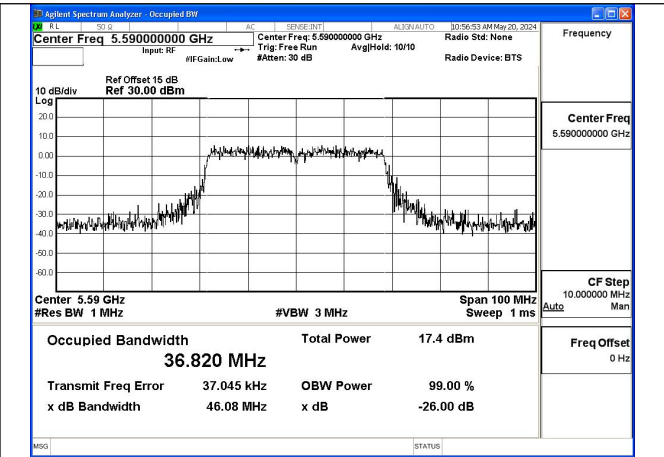

Test Mode: 802.11ax HE20

Mode:802.11ax HE20 Frequency:5500MHz Ant:Chain0

Mode:802.11ax HE20 Frequency:5580MHz Ant:Chain0

Mode:802.11ax HE20 Frequency:5700MHz Ant:Chain0

Test Mode: 802.11n HT40

Mode:802.11n HT40 Frequency:5510MHz Ant:Chain0