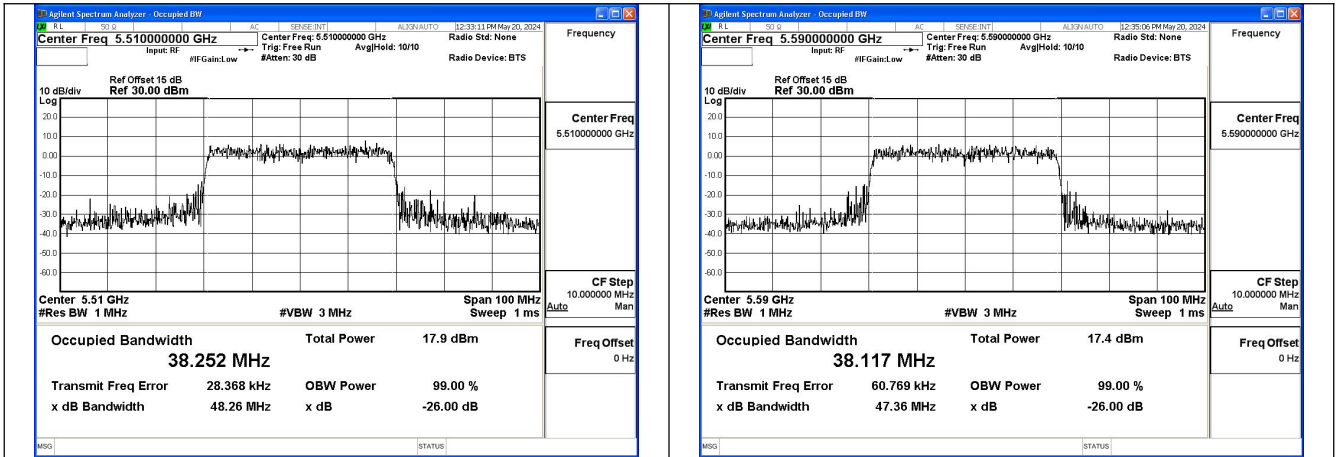

Test Mode: 802.11ax HE40