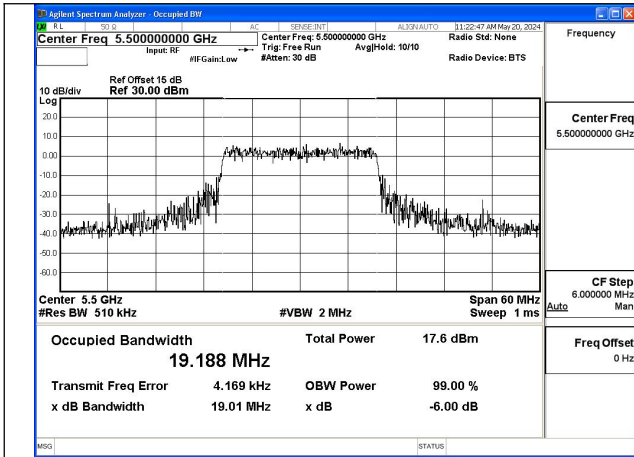

Test Mode: 802.11ax HE20