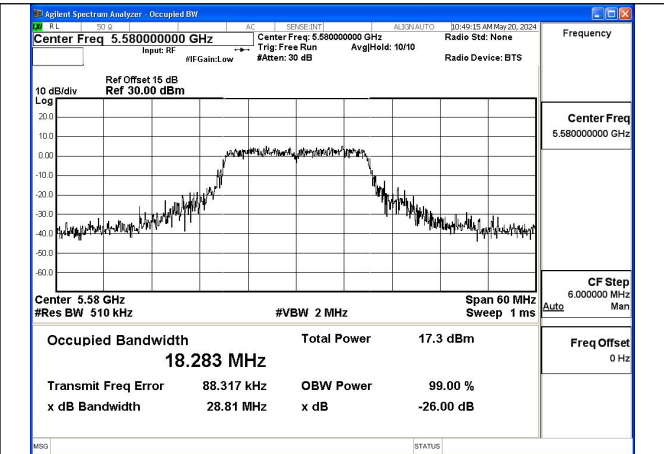

Mode:802.11a Frequency:5500MHz Ant:Chain0

Mode:802.11a Frequency:5580MHz Ant:Chain0

Mode:802.11a Frequency:5700MHz Ant:Chain0

Test Mode: 802.11n HT20

Mode:802.11n HT20 Frequency:5500MHz Ant:Chain0

Mode:802.11n HT20 Frequency:5580MHz Ant:Chain0