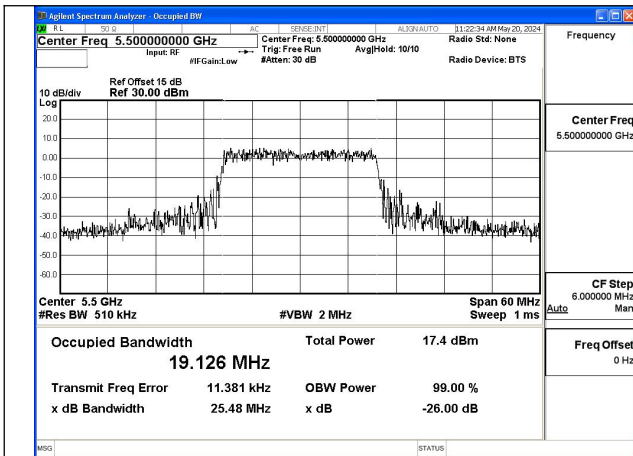

Test Mode: 802.11ax HE20