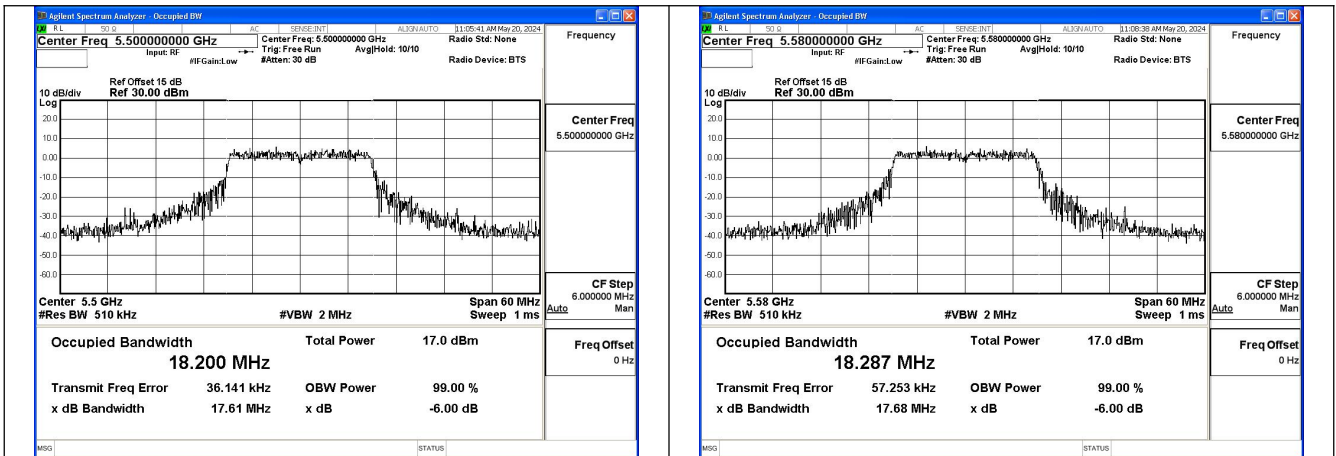

Mode:802.11a Frequency:5500MHz Ant:Chain0

Mode:802.11a Frequency:5580MHz Ant:Chain0

Mode:802.11a Frequency:5700MHz Ant:Chain0

Test Mode: 802.11n HT20

Mode:802.11n HT20 Frequency:5500MHz Ant:Chain0

Mode:802.11n HT20 Frequency:5580MHz Ant:Chain0

Mode:802.11n HT20 Frequency:5700MHz Ant:Chain0

Test Mode: 802.11ac VHT20

Mode:802.11ac VHT20 Frequency:5500MHz
Ant:Chain0

Mode:802.11ac VHT20 Frequency:5580MHz
Ant:Chain0

Mode:802.11ac VHT20 Frequency:5700MHz
Ant:Chain0