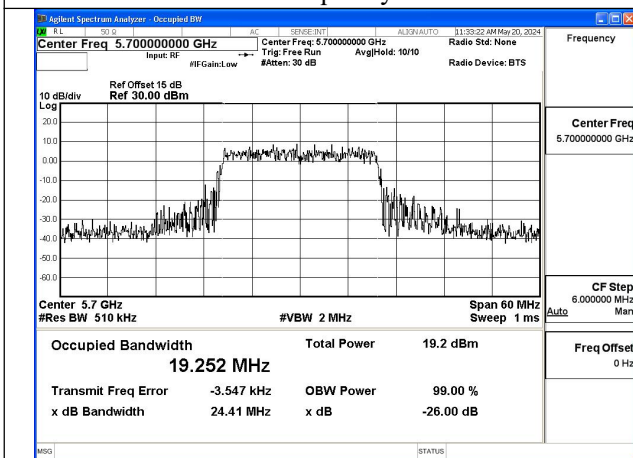

Mode:802.11ax HE20 Frequency:5500MHz Ant:Chain0

Mode:802.11ax HE20 Frequency:5580MHz Ant:Chain0

Mode:802.11ax HE20 Frequency:5700MHz Ant:Chain0