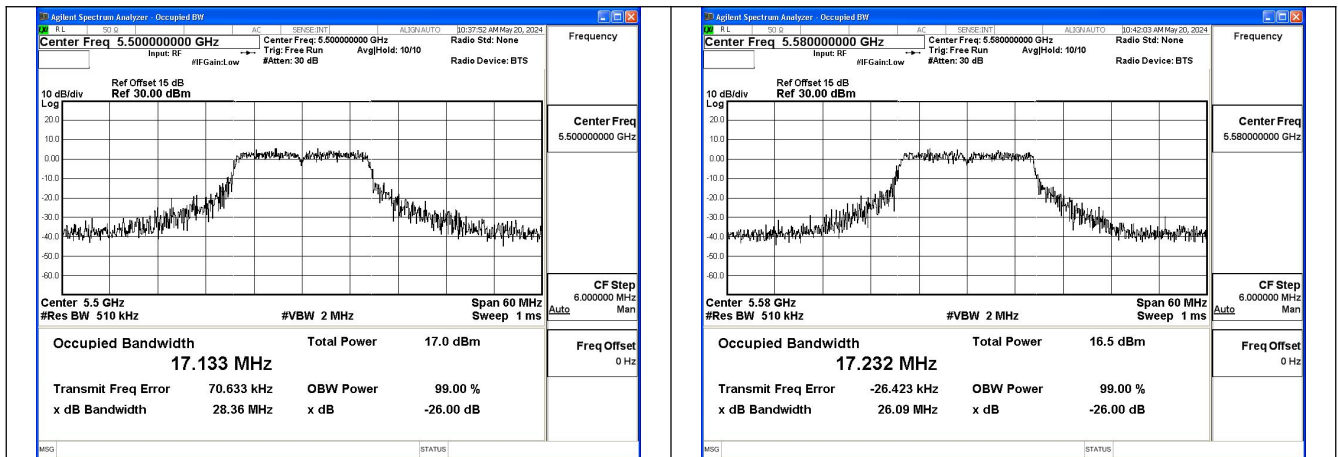

Emission Bandwidth

Offset 15dB = Attenuator + Temporary antenna connector loss + Cable loss

Test Mode	Antenna	26dB Bandwidth (MHz)		
		5500MHz	5580MHz	5700MHz
802.11a	Chain0	28.36	26.09	25.54
802.11n HT20	Chain0	27.06	28.81	27.17
802.11ac VHT20	Chain0	26.80	27.69	27.14
802.11ax HE20	Chain0	25.48	24.00	24.41

Test Mode	Antenna	26dB Bandwidth (MHz)		
		5510MHz	5590MHz	5670MHz
802.11n HT40	Chain0	46.59	46.08	47.18
802.11ac VHT40	Chain0	45.89	44.82	47.03
802.11ax HE40	Chain0	48.26	47.36	43.72

Test Mode: 802.11a

Mode:802.11a Frequency:5500MHz Ant:Chain0

Mode:802.11a Frequency:5580MHz Ant:Chain0