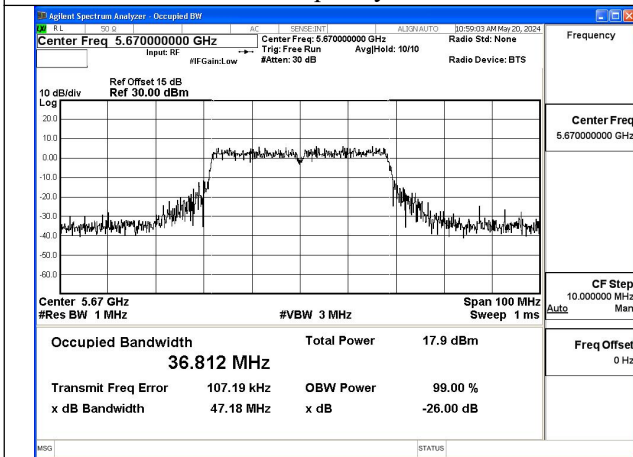

Mode:802.11n HT40 Frequency:5510MHz Ant:Chain0

Mode:802.11n HT40 Frequency:5590MHz Ant:Chain0

Mode:802.11n HT40 Frequency:5670MHz Ant:Chain0