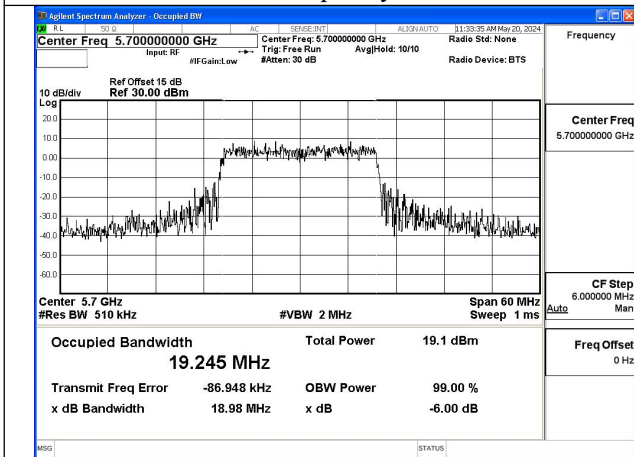

Mode:802.11ax HE20 Frequency:5500MHz Ant:Chain0

Mode:802.11ax HE20 Frequency:5580MHz Ant:Chain0

Mode:802.11ax HE20 Frequency:5700MHz Ant:Chain0