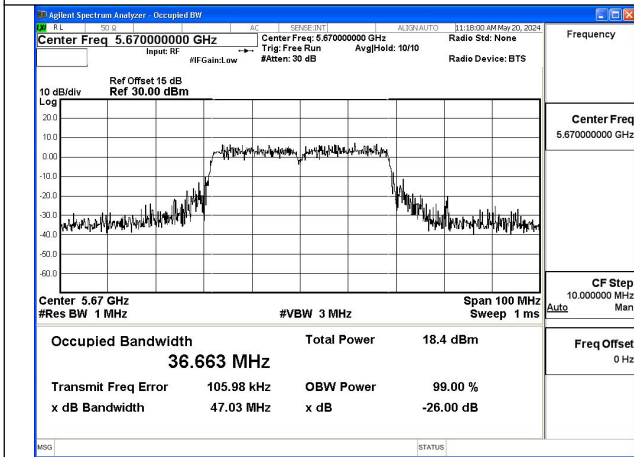

Mode:802.11n HT40 Frequency:5590MHz Ant:Chain0

Mode:802.11n HT40 Frequency:5670MHz Ant:Chain0

Test Mode: 802.11ac VHT40

Mode:802.11ac VHT40 Frequency:5510MHz
Ant:Chain0

Mode:802.11ac VHT40 Frequency:5590MHz
Ant:Chain0