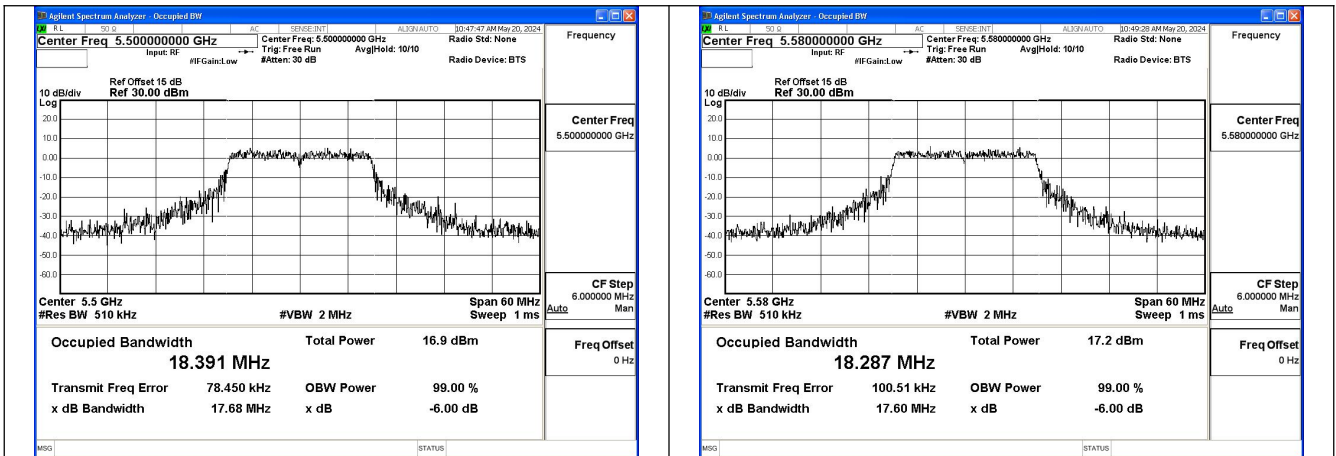

Occupied Bandwidth

Offset 15dB = Attenuator + Temporary antenna connector loss + Cable loss

Test Mode	Antenna	Occupied Bandwidth (MHz)		
		5500MHz	5580MHz	5700MHz
802.11a	Chain0	17.165	17.037	17.171
802.11n HT20	Chain0	18.391	18.287	18.325
802.11ac VHT20	Chain0	18.200	18.287	18.272
802.11ax HE20	Chain0	19.188	19.230	19.245

Test Mode	Antenna	Occupied Bandwidth (MHz)		
		5510MHz	5590MHz	5670MHz
802.11n HT40	Chain0	36.807	36.850	36.707
802.11ac VHT40	Chain0	36.885	36.732	36.782
802.11ax HE40	Chain0	38.334	38.214	38.222

Test Mode: 802.11a

Mode:802.11a Frequency:5500MHz Ant:Chain0

Mode:802.11a Frequency:5580MHz Ant:Chain0

Mode:802.11a Frequency:5700MHz Ant:Chain0

Test Mode: 802.11n HT20

Mode:802.11n HT20 Frequency:5500MHz Ant:Chain0

Mode:802.11n HT20 Frequency:5580MHz Ant:Chain0