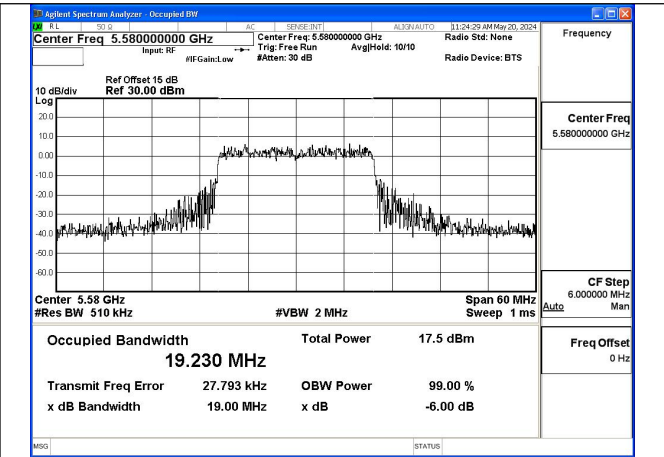

Test Mode: 802.11ax HE20