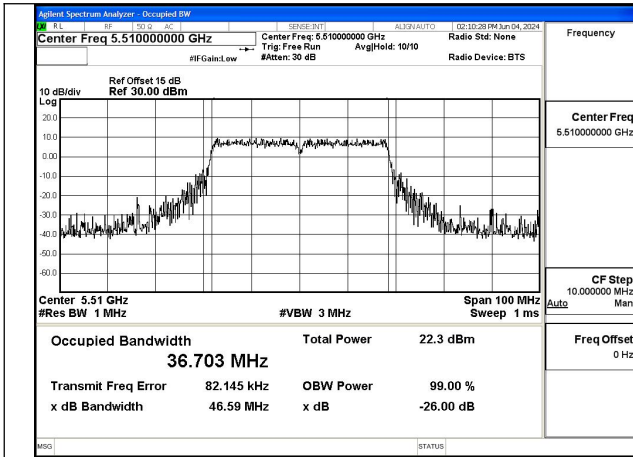

Test Mode: 802.11ax HE20

Mode:802.11ax HE20 Frequency:5500MHz Ant:Chain0

Mode:802.11ax HE20 Frequency:5580MHz Ant:Chain0

Mode:802.11ax HE20 Frequency:5700MHz Ant:Chain0

Test Mode: 802.11n HT40

Mode:802.11n HT40 Frequency:5510MHz Ant:Chain0