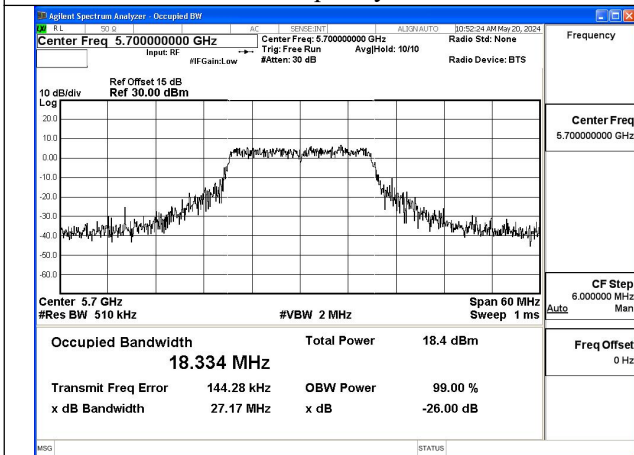

Mode:802.11a Frequency:5500MHz Ant:Chain0

Mode:802.11a Frequency:5580MHz Ant:Chain0

Mode:802.11a Frequency:5700MHz Ant:Chain0

Test Mode: 802.11n HT20

Mode:802.11n HT20 Frequency:5500MHz Ant:Chain0

Mode:802.11n HT20 Frequency:5580MHz Ant:Chain0

Mode:802.11n HT20 Frequency:5700MHz Ant:Chain0

Test Mode: 802.11ac VHT20

Mode:802.11ac VHT20 Frequency:5500MHz
Ant:Chain0

Mode:802.11ac VHT20 Frequency:5580MHz
Ant:Chain0

Mode:802.11ac VHT20 Frequency:5700MHz
Ant:Chain0