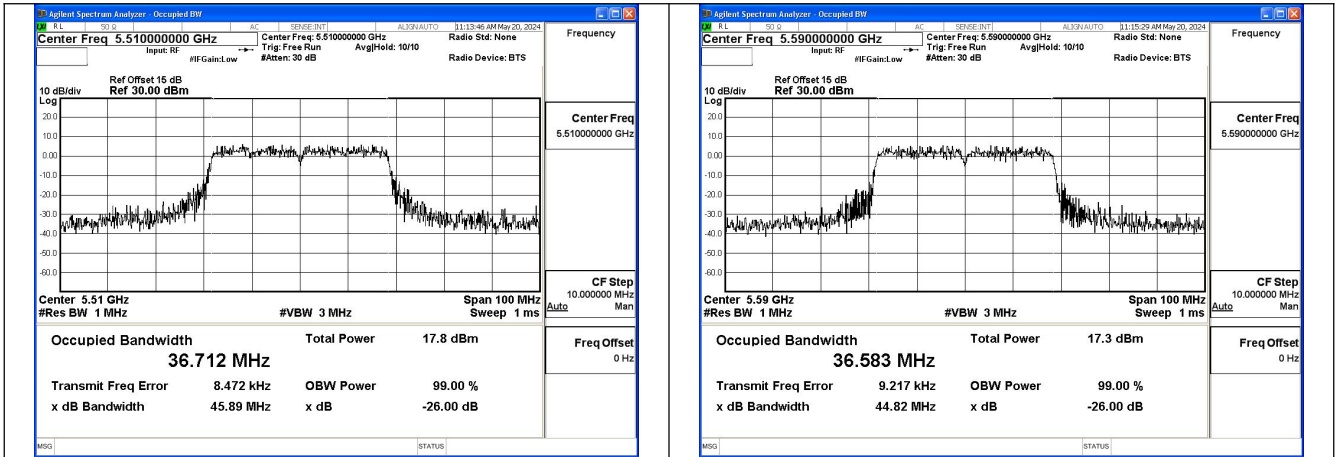

Test Mode: 802.11ac VHT40

Mode:802.11ac VHT40 Frequency:5510MHz
Ant:Chain0

Mode:802.11ac VHT40 Frequency:5590MHz
Ant:Chain0