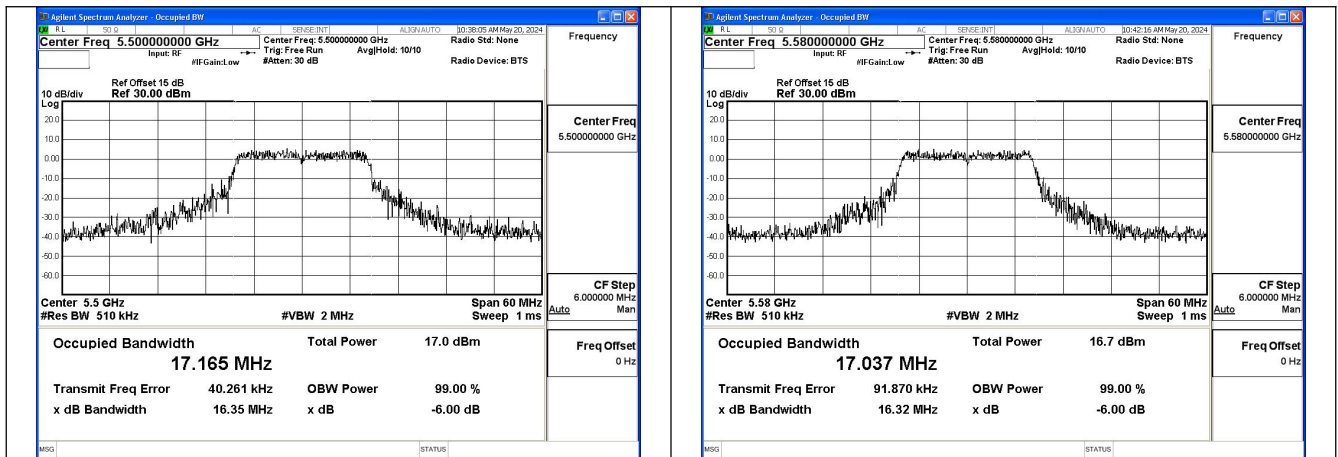

Occupied Bandwidth

Offset 15dB = Attenuator + Temporary antenna connector loss + Cable loss

Test Mode	Antenna	Occupied Bandwidth (MHz)		
		5500MHz	5580MHz	5700MHz
802.11a	Chain0	17.165	17.037	17.171
802.11n HT20	Chain0	18.391	18.287	18.325
802.11ac VHT20	Chain0	18.200	18.287	18.272
802.11ax HE20	Chain0	19.188	19.230	19.245

Test Mode	Antenna	Occupied Bandwidth (MHz)		
		5510MHz	5590MHz	5670MHz
802.11n HT40	Chain0	36.807	36.850	36.707
802.11ac VHT40	Chain0	36.885	36.732	36.782
802.11ax HE40	Chain0	38.334	38.214	38.222

Test Mode: 802.11a

Mode:802.11a Frequency:5500MHz Ant:Chain0

Mode:802.11a Frequency:5580MHz Ant:Chain0