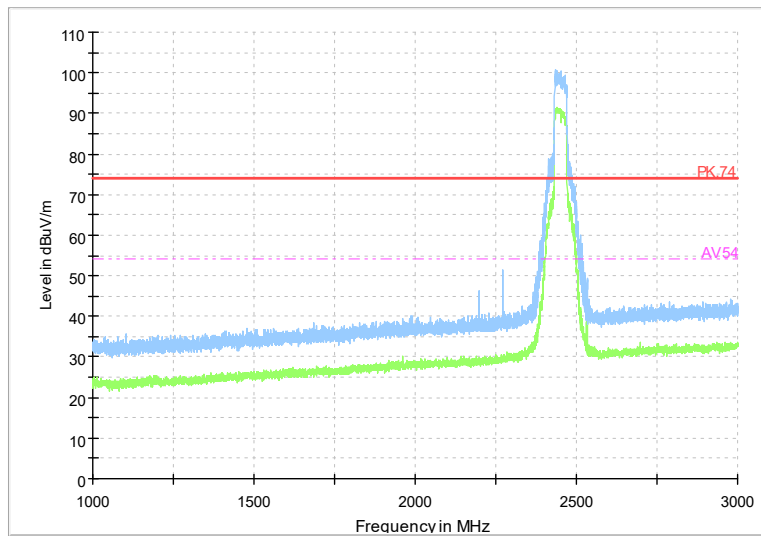

Full Spectrum

Frequency Range: 3GHz -18GHz
Detector: Av mode and PK mode
Modulation type: 802.11n(HT40)

Full Spectrum

Frequency Range: 18GHz -26GHz
Detector: Av mode and PK mode
Modulation type: 802.11n(HT40)

Full Spectrum

Frequency Range: 30MHz -1GHz
 Detector: QP mode
 Modulation type: 802.11 ax(HE40)

Full Spectrum

Frequency Range: 1GHz -3GHz
 Detector: Av mode and PK mode
 Modulation type: 802.11 ax(HE40)

Full Spectrum

Frequency Range: 3GHz -18GHz
 Detector: Av mode and PK mode
 Modulation type: 802.11 ax(HE40)

Full Spectrum

Frequency Range: 18GHz -26GHz
 Detector: Av mode and PK mode
 Modulation type: 802.11 ax(HE40)