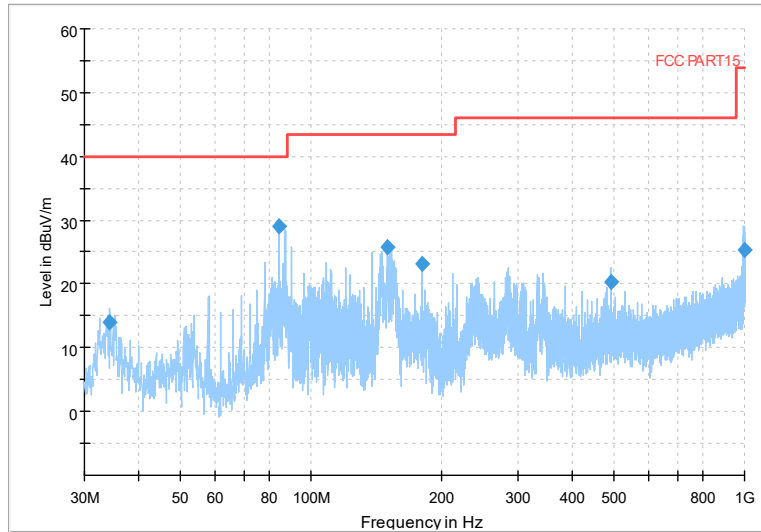

Full Spectrum

Frequency Range: 3GHz -18GHz
Detector: Av mode and PK mode
Modulation type: 802.11n(HT40)

Full Spectrum

Frequency Range: 18GHz -26GHz
Detector: Av mode and PK mode
Modulation type: 802.11n(HT40)

Full Spectrum

Frequency Range: 30MHz -1GHz
 Detector: QP mode
 Modulation type: 802.11 ax(HE40)

Full Spectrum

Frequency Range: 1GHz -3GHz
 Detector: Av mode and PK mode
 Modulation type: 802.11 ax(HE40)

Full Spectrum

Frequency Range: 3GHz -18GHz
 Detector: Av mode and PK mode
 Modulation type: 802.11 ax(HE40)

Full Spectrum

Frequency Range: 18GHz -26GHz
 Detector: Av mode and PK mode
 Modulation type: 802.11 ax(HE40)