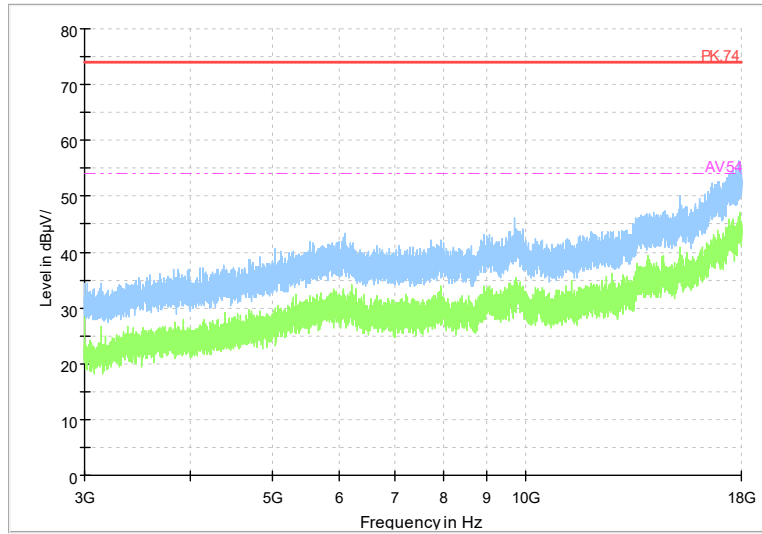

Full Spectrum

Frequency Range: 3GHz -18GHz
Detector: Av mode and PK mode
Modulation type: 802.11n(HT40)

Full Spectrum

Frequency Range: 18GHz -26GHz
Detector: Av mode and PK mode
Modulation type: 802.11n(HT40)

Full Spectrum

Frequency Range: 30MHz -1GHz
 Detector: QP mode
 Modulation type: 802.11 ax(HE40)

Full Spectrum

Frequency Range: 1GHz -3GHz
 Detector: Av mode and PK mode
 Modulation type: 802.11 ax(HE40)

Full Spectrum

Frequency Range: 3GHz -18GHz
 Detector: Av mode and PK mode
 Modulation type: 802.11 ax(HE40)

Full Spectrum

Frequency Range: 18GHz -26GHz
 Detector: Av mode and PK mode
 Modulation type: 802.11 ax(HE40)