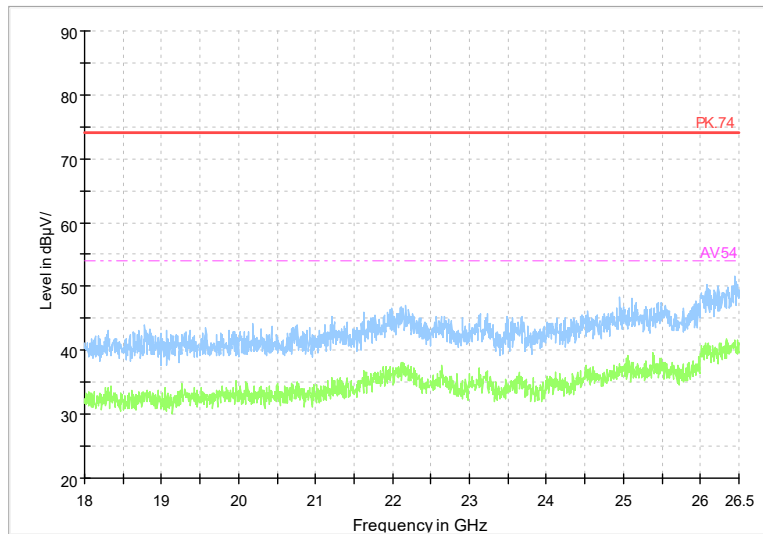

Full Spectrum

Frequency Range: 3GHz -18GHz
Detector: Av mode and PK mode
Modulation type: 802.11n(HT40)

Full Spectrum

Frequency Range: 18GHz -26GHz
Detector: Av mode and PK mode
Modulation type: 802.11n(HT40)

Full Spectrum

Frequency Range: 30MHz -1GHz
 Detector: QP mode
 Modulation type: 802.11 ax(HE40)

Full Spectrum

Frequency Range: 1GHz -3GHz
 Detector: Av mode and PK mode
 Modulation type: 802.11 ax(HE40)

Full Spectrum

Frequency Range: 3GHz -18GHz
 Detector: Av mode and PK mode
 Modulation type: 802.11 ax(HE40)

Full Spectrum

Frequency Range: 18GHz -26GHz
 Detector: Av mode and PK mode
 Modulation type: 802.11 ax(HE40)