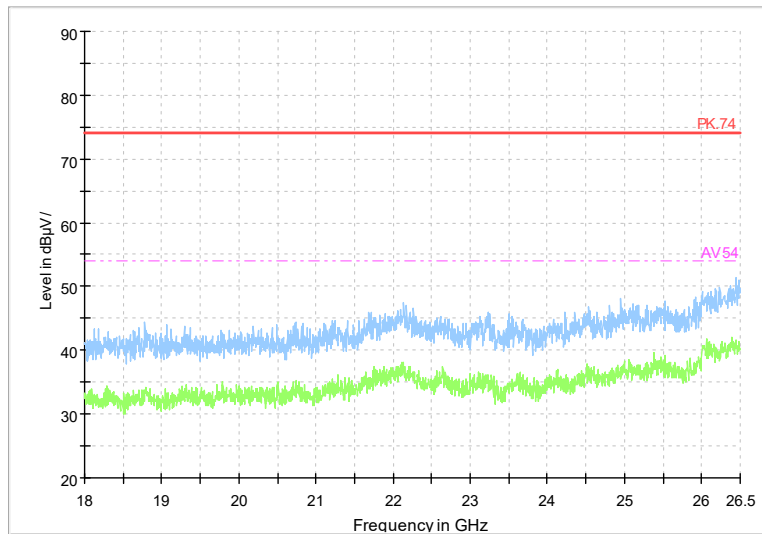

Full Spectrum

Frequency Range: 3GHz -18GHz
Detector: Av mode and PK mode
Modulation type: 802.11n(HT40)

Full Spectrum

Frequency Range: 18GHz -26GHz
Detector: Av mode and PK mode
Modulation type: 802.11n(HT40)

Full Spectrum

Frequency Range: 30MHz -1GHz
 Detector: QP mode
 Modulation type: 802.11 ax(HE40)

Full Spectrum

Frequency Range: 1GHz -3GHz
 Detector: Av mode and PK mode
 Modulation type: 802.11 ax(HE40)

Full Spectrum

Frequency Range: 3GHz -18GHz
 Detector: Av mode and PK mode
 Modulation type: 802.11 ax(HE40)

Full Spectrum

Frequency Range: 18GHz -26GHz
 Detector: Av mode and PK mode
 Modulation type: 802.11 ax(HE40)