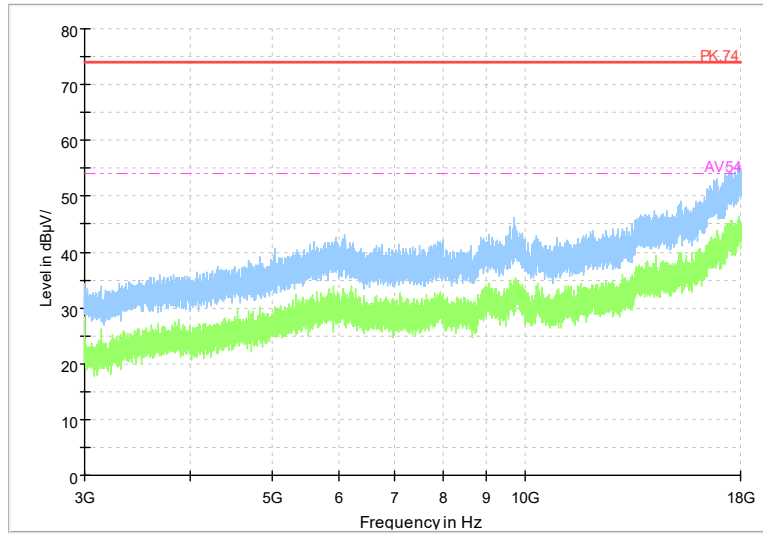

Full Spectrum

Frequency Range: 3GHz -18GHz
Detector: Av mode and PK mode
Modulation type: 802.11n(HT40)

Full Spectrum

Frequency Range: 18GHz -26GHz
Detector: Av mode and PK mode
Modulation type: 802.11n(HT40)

Full Spectrum

Frequency Range: 30MHz -1GHz
 Detector: QP mode
 Modulation type: 802.11 ax(HE40)

Full Spectrum

Frequency Range: 1GHz -3GHz
 Detector: Av mode and PK mode
 Modulation type: 802.11 ax(HE40)

Full Spectrum

Frequency Range: 3GHz -18GHz
 Detector: Av mode and PK mode
 Modulation type: 802.11 ax(HE40)

Full Spectrum

Frequency Range: 18GHz -26GHz
 Detector: Av mode and PK mode
 Modulation type: 802.11 ax(HE40)