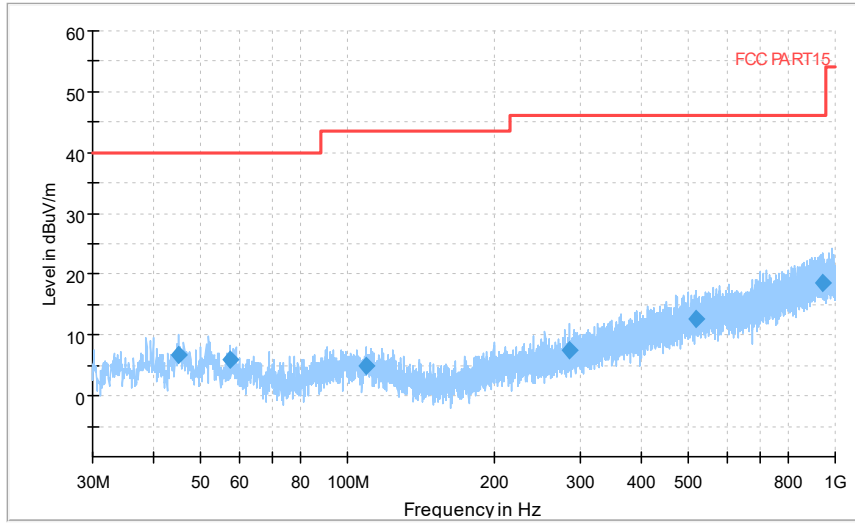

Full Spectrum

Comment

Frequency Range: 30MHz -1GHz
Detector: Av mode and PK mode
Modulation type: 802.11a

Full Spectrum

Frequency Range: 1GHz -6GHz
Detector: Av mode and PK mode
Modulation type: 802.11a

Full Spectrum

Frequency Range: 6GHz -18GHz
Detector: Av mode and PK mode
Modulation type: 802.11a

Full Spectrum

Frequency Range: 18GHz -40GHz
Detector: Av mode and PK mode
Modulation type: 802.11a

Full Spectrum

Preview Result 1-PK+ FCC PART15 Final_Result QPK