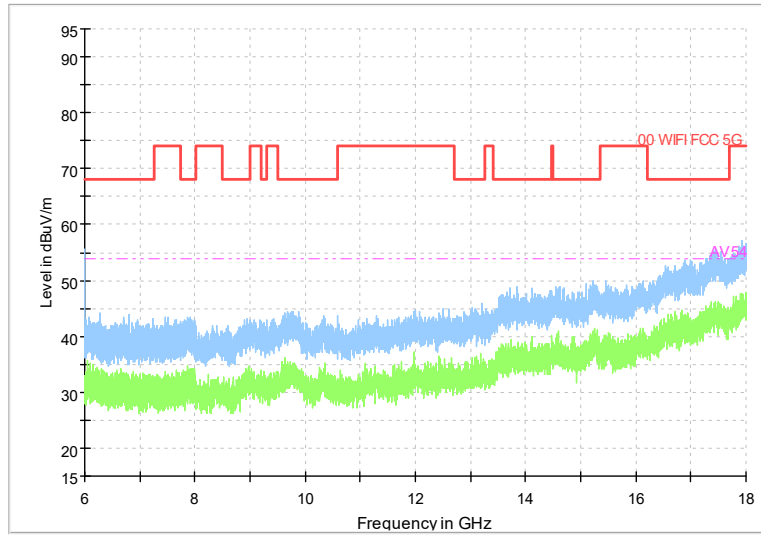

Full Spectrum

Frequency Range: 6GHz -18GHz
Detector: Av mode and PK mode
Test Mode: 802.11ax(HE 40)

Full Spectrum

Frequency Range: 18GHz -40GHz
Detector: Av mode and PK mode
Test Mode: 802.11ax(HE40)

Carrier frequency (MHz): 5290
Channel No.:58

Full Spectrum

Preview Result 1-PK+ FCC PART15 Final_Result QPK

Comment

Frequency Range: 30MHz -1GHz
Detector: Av mode and PK mode
Test Mode: 802.11ac(VHT80)

Full Spectrum

Frequency Range: 1GHz -6GHz
Detector: Av mode and PK mode
Test Mode: 802.11ac(VHT80)

Full Spectrum

Frequency Range: 6GHz -18GHz
Detector: Av mode and PK mode
Test Mode: 802.11ac(VHT80)

Full Spectrum

Frequency Range: 18GHz -40GHz
Detector: Av mode and PK mode
Test Mode: 802.11ac(VHT80)

Full Spectrum