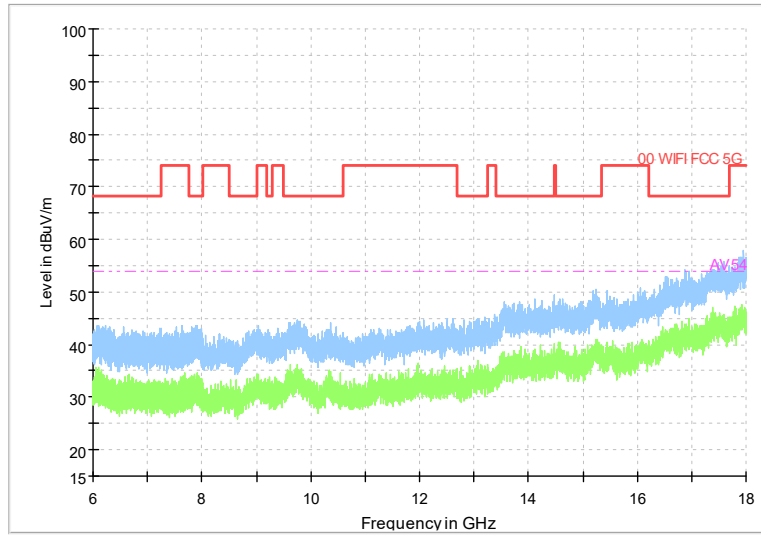

Full Spectrum

Frequency Range: 6GHz -18GHz
Detector: Av mode and PK mode
Test Mode: 802.11ac(VHT20)

Full Spectrum

Frequency Range: 18GHz -40GHz
Detector: Av mode and PK mode
Test Mode: 802.11ac(VHT20)

Full Spectrum

Preview Result 1-PK+ FCC PART15 Final_Result QPK

Comment

Frequency Range: 30MHz -1GHz
Detector: Av mode and PK mode
Test Mode: 802.11ax(HE20)

Full Spectrum

Frequency Range: 1GHz -6GHz
Detector: Av mode and PK mode
Test Mode: 802.11ax(HE20)

Full Spectrum

Frequency Range: 6GHz -18GHz
Detector: Av mode and PK mode
Test Mode: 802.11ax(HE20)

Full Spectrum

Frequency Range: 18GHz -40GHz
Detector: Av mode and PK mode
Test Mode: 802.11ax(HE20)

Carrier frequency (MHz): 5320
Channel No.:64