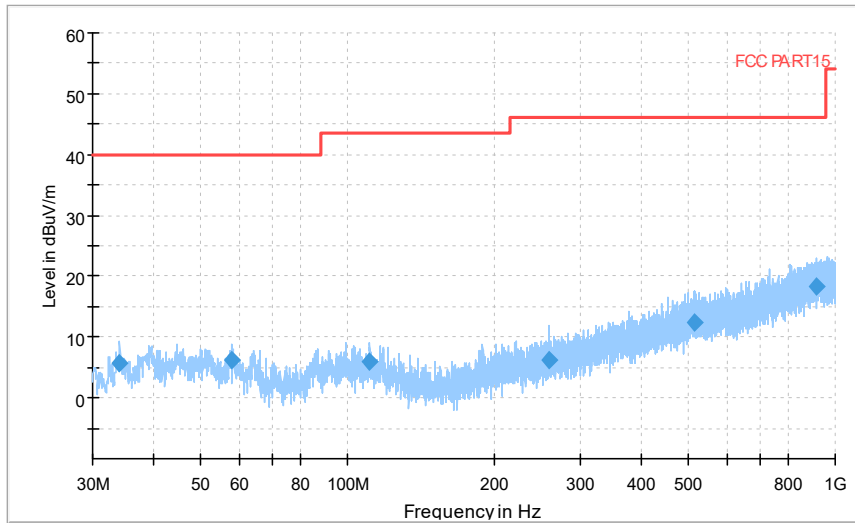

Comment

Frequency Range: 30MHz -1GHz
Detector: Av mode and PK mode
Modulation type: 802.11n(HT20)

Full Spectrum

Frequency Range: 1GHz -6GHz
Detector: Av mode and PK mode
Modulation type: 802.11n(HT20)

Full Spectrum

Frequency Range: 6GHz -18GHz
Detector: Av mode and PK mode
Modulation type: 802.11n(HT20)

Full Spectrum

Frequency Range: 18GHz -40GHz
Detector: Av mode and PK mode
Modulation type: 802.11n(HT20)

Full Spectrum