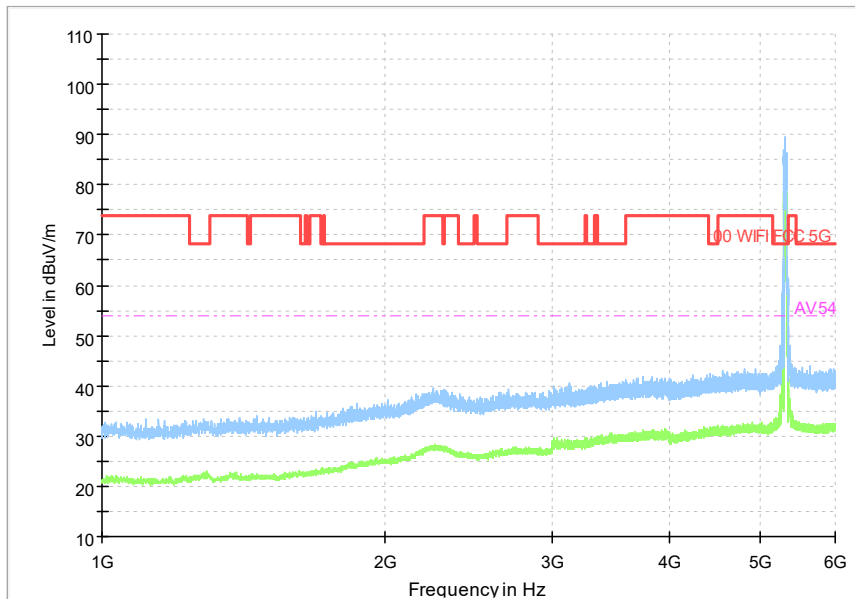

Full Spectrum

Frequency Range: 6GHz -18GHz
Detector: Av mode and PK mode
Test Mode: 802.11ac(VHT20)

Full Spectrum

Frequency Range: 18GHz -40GHz
Detector: Av mode and PK mode
Test Mode: 802.11ac(VHT20)

Full Spectrum

Preview Result 1-PK+ FCC PART15 Final_Result QPK

Comment

Frequency Range: 30MHz -1GHz
Detector: Av mode and PK mode
Test Mode: 802.11ax(HE20)

Full Spectrum

Frequency Range: 1GHz -6GHz
Detector: Av mode and PK mode
Test Mode: 802.11ax(HE20)