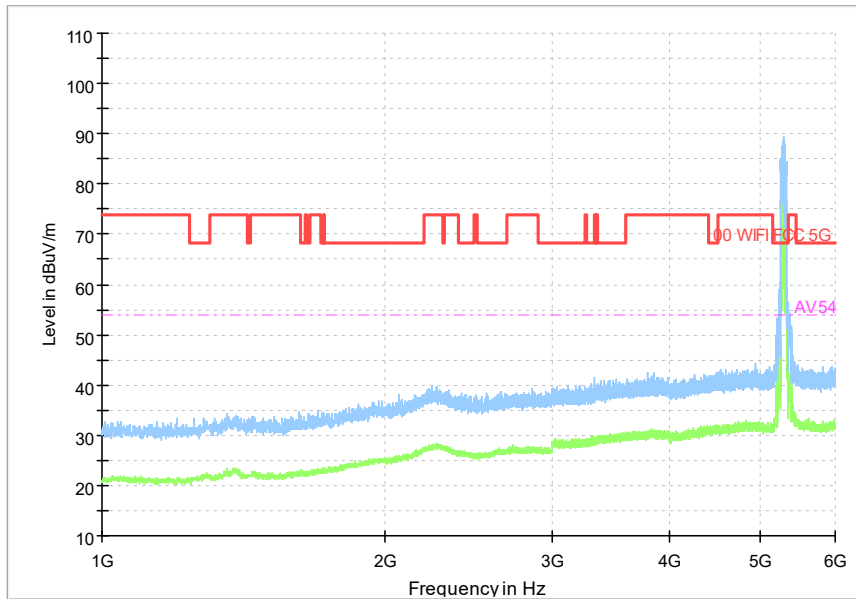

Full Spectrum

Frequency Range: 6GHz -18GHz
Detector: Av mode and PK mode
Test Mode: 802.11ax(HE 40)

Full Spectrum

Frequency Range: 18GHz -40GHz
Detector: Av mode and PK mode
Test Mode: 802.11ax(HE40)

Carrier frequency (MHz): 5290
Channel No.:58

Full Spectrum

Preview Result 1-PK+ FCC PART15 Final_Result QPK

Comment

Frequency Range: 30MHz -1GHz
Detector: Av mode and PK mode
Test Mode: 802.11ac(VHT80)

Full Spectrum

Frequency Range: 1GHz -6GHz
Detector: Av mode and PK mode
Test Mode: 802.11ac(VHT80)

Full Spectrum

Frequency Range: 6GHz -18GHz
Detector: Av mode and PK mode
Test Mode: 802.11ac(VHT80)

Full Spectrum

Frequency Range: 18GHz -40GHz
Detector: Av mode and PK mode
Test Mode: 802.11ac(VHT80)

Full Spectrum