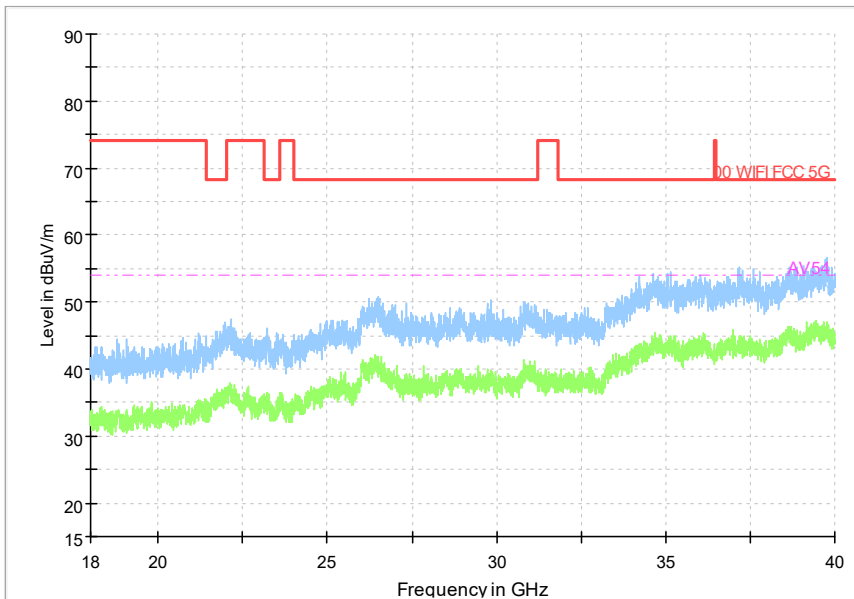

Frequency Range: 6GHz -18GHz
Detector: Av mode and PK mode
Modulation type: 802.11a

Full Spectrum

Frequency Range: 18GHz -40GHz
Detector: Av mode and PK mode
Modulation type: 802.11a

Full Spectrum

Preview Result 1-PK+ FCC PART15 Final_Result QPK

Comment

Frequency Range: 30MHz -1GHz
Detector: Av mode and PK mode
Modulation type: 802.11n(HT20)

Full Spectrum

Frequency Range: 1GHz -6GHz
Detector: Av mode and PK mode
Modulation type: 802.11n(HT20)

Full Spectrum

Frequency Range: 6GHz -18GHz
Detector: Av mode and PK mode
Modulation type: 802.11n(HT20)

Full Spectrum

Frequency Range: 18GHz -40GHz
Detector: Av mode and PK mode
Modulation type: 802.11n(HT20)

Full Spectrum