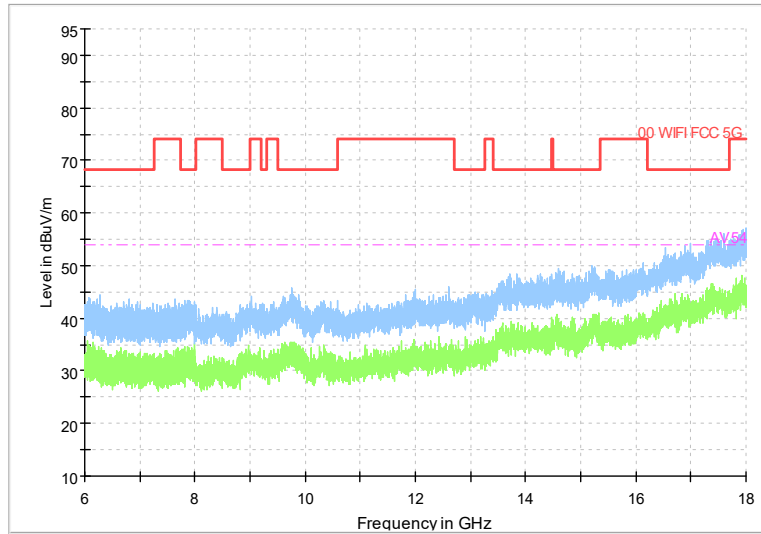

Full Spectrum

Frequency Range: 6GHz -18GHz
 Detector: Av mode and PK mode
 Modulation type: 802.11a

Full Spectrum

Frequency Range: 18GHz -40GHz
 Detector: Av mode and PK mode
 Modulation type: 802.11a

Full Spectrum

Full Spectrum

Frequency Range: 6GHz -18GHz
Detector: Av mode and PK mode
Modulation type: 802.11n(HT20)

Full Spectrum

Frequency Range: 18GHz -40GHz
Detector: Av mode and PK mode
Modulation type: 802.11n(HT20)