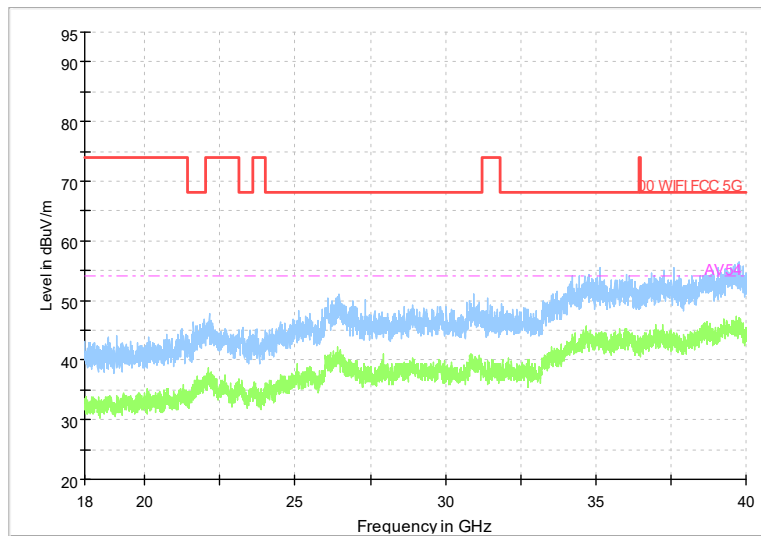

Full Spectrum

Frequency Range: 6GHz -18GHz
Detector: Av mode and PK mode
Modulation type: 802.11n(HT20)

Full Spectrum

Frequency Range: 18GHz -40GHz
Detector: Av mode and PK mode
Modulation type: 802.11n(HT20)

Full Spectrum

Preview Result 1-PK+ FCC PART15 Final_Result QPK

Comment

Frequency Range: 30MHz -1GHz
Detector: Av mode and PK mode
Test Mode: 802.11ac(VHT20)

Full Spectrum

Frequency Range: 1GHz -6GHz
Detector: Av mode and PK mode
Test Mode: 802.11ac(VHT20)

Full Spectrum

Frequency Range: 6GHz -18GHz
Detector: Av mode and PK mode
Test Mode: 802.11ac(VHT20)

Full Spectrum

Frequency Range: 18GHz -40GHz
Detector: Av mode and PK mode
Test Mode: 802.11ac(VHT20)

Full Spectrum