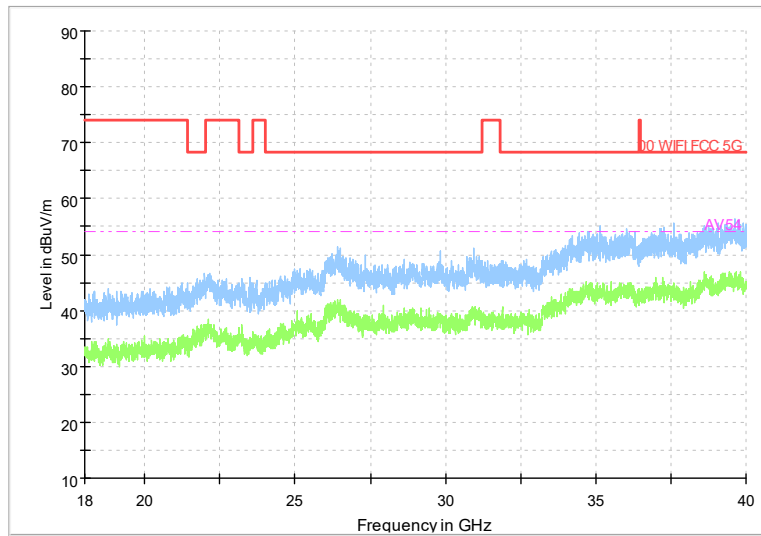

Frequency Range: 6GHz -18GHz
Detector: Av mode and PK mode
Modulation type: 802.11n(HT20)

Full Spectrum

Frequency Range: 18GHz -40GHz
Detector: Av mode and PK mode
Modulation type: 802.11n(HT20)

Full Spectrum

Preview Result 1-PK+ FCC PART15 Final_Result QPK

Comment

Frequency Range: 30MHz -1GHz
Detector: Av mode and PK mode
Test Mode: 802.11ac(VHT20)

Full Spectrum

Frequency Range: 1GHz -6GHz
Detector: Av mode and PK mode
Test Mode: 802.11ac(VHT20)

Full Spectrum

Frequency Range: 6GHz -18GHz
Detector: Av mode and PK mode
Test Mode: 802.11ac(VHT20)

Full Spectrum

Frequency Range: 18GHz -40GHz
Detector: Av mode and PK mode
Test Mode: 802.11ac(VHT20)

Full Spectrum