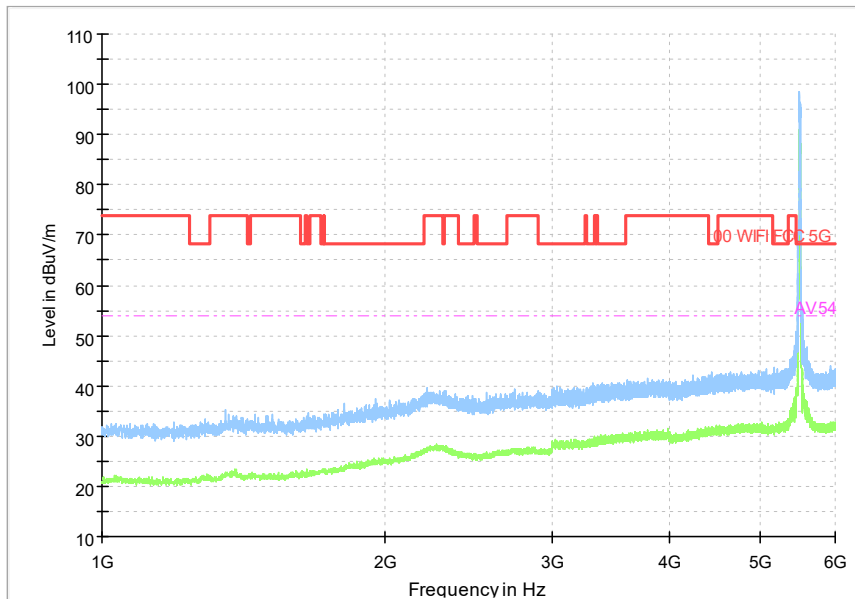

Frequency Range: 6GHz -18GHz
Detector: Av mode and PK mode
Test Mode: 802.11ac(VHT20)

Full Spectrum

Frequency Range: 18GHz -40GHz
Detector: Av mode and PK mode
Test Mode: 802.11ac(VHT20)

Full Spectrum

Preview Result 1-PK+ FCC PART15 Final_Result QPK

Comment

Frequency Range: 30MHz -1GHz
Detector: Av mode and PK mode
Test Mode: 802.11ax(HE20)

Full Spectrum

Frequency Range: 1GHz -6GHz
Detector: Av mode and PK mode
Test Mode: 802.11ax(HE20)

Full Spectrum