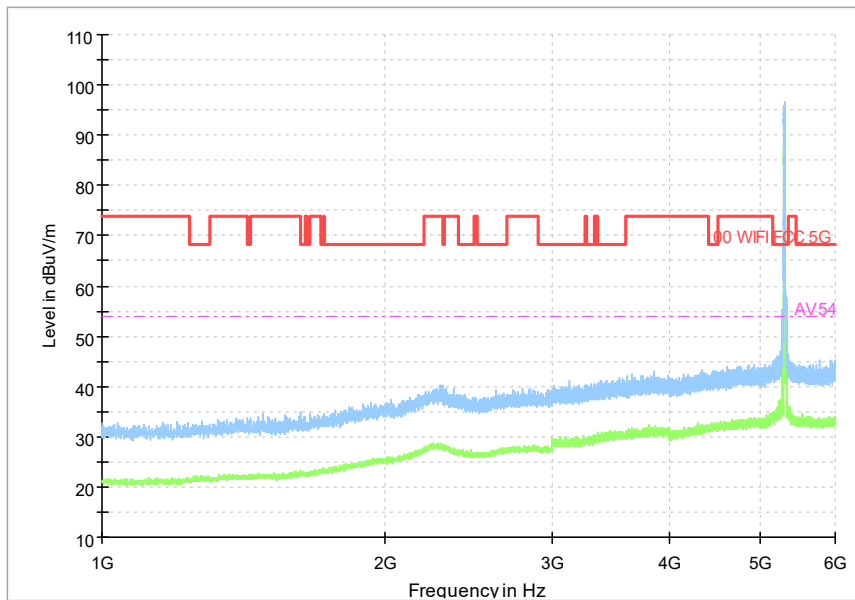

Full Spectrum

Frequency Range: 6GHz -18GHz
Detector: Av mode and PK mode
Test Mode: 802.11ax(HE20)

Full Spectrum

Frequency Range: 18GHz -40GHz
Detector: Av mode and PK mode
Test Mode: 802.11ax(HE20)

Carrier frequency (MHz): 5300
Channel No.:60

Full Spectrum

Preview Result 1-PK+ FCC PART15 Final_Result QPK

Comment

Frequency Range: 30MHz -1GHz
Detector: Av mode and PK mode
Modulation type: 802.11a

Full Spectrum

Frequency Range: 1GHz -6GHz
Detector: Av mode and PK mode
Modulation type: 802.11a

Full Spectrum

Frequency Range: 6GHz -18GHz
Detector: Av mode and PK mode
Modulation type: 802.11a

Full Spectrum

Frequency Range: 18GHz -40GHz
Detector: Av mode and PK mode
Modulation type: 802.11a

Full Spectrum