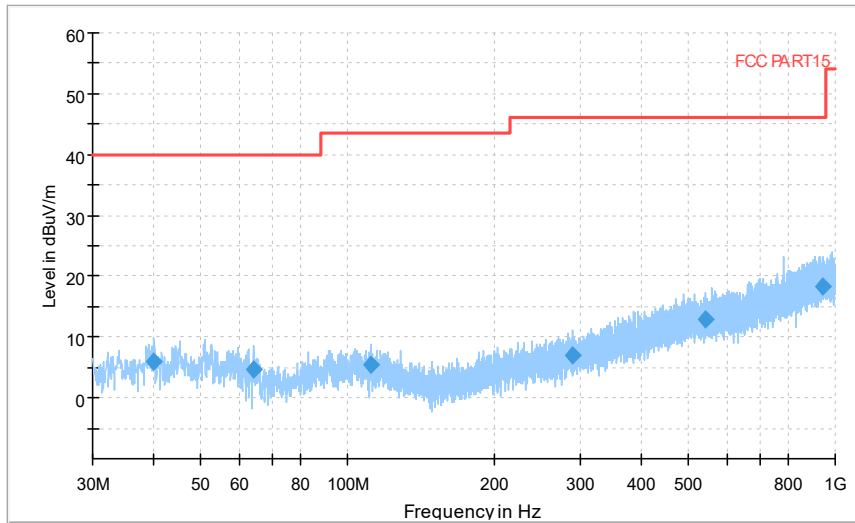

Full Spectrum

Preview Result 1-PK+   FCC PART15   Final_Result QPK

Comment

Frequency Range: 30MHz -1GHz
Detector: Av mode and PK mode
Modulation type: 802.11a