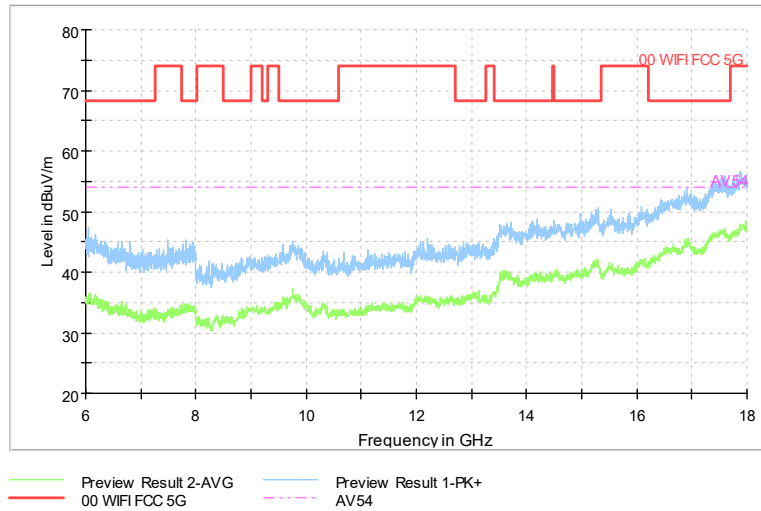

Full Spectrum

Comment

Frequency Range: 6GHz -18GHz
Detector: Av mode and PK mode
Modulation type: 802.11a