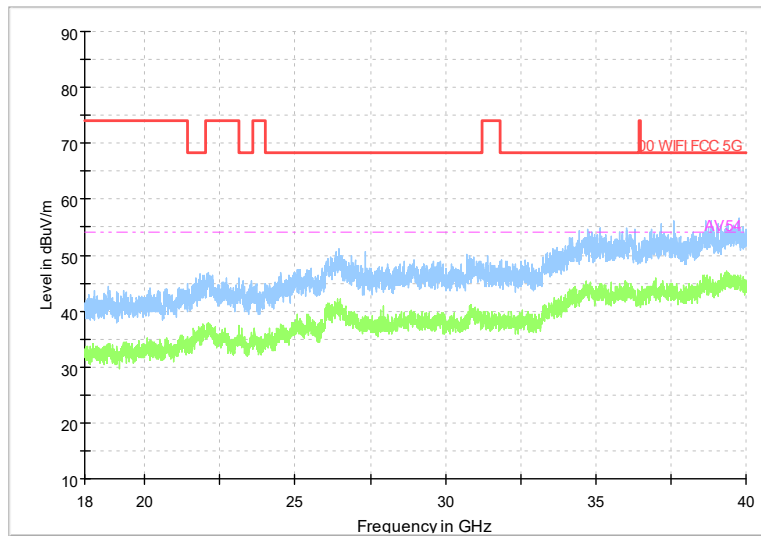

Frequency Range: 6GHz -18GHz
Detector: Av mode and PK mode
Test Mode: 802.11ax(HE20)

Full Spectrum

Frequency Range: 18GHz -40GHz
Detector: Av mode and PK mode
Test Mode: 802.11ax(HE20)

Carrier frequency (MHz): 5600
Channel No.:120

Full Spectrum

Comment

Frequency Range: 30MHz -1GHz
Detector: Av mode and PK mode
Modulation type: 802.11a

Full Spectrum

Frequency Range: 1GHz -6GHz
Detector: Av mode and PK mode
Modulation type: 802.11a

Full Spectrum

Frequency Range: 6GHz -18GHz
Detector: Av mode and PK mode
Modulation type: 802.11a

Full Spectrum

Frequency Range: 18GHz -40GHz
Detector: Av mode and PK mode
Modulation type: 802.11a

Full Spectrum

Preview Result 1-PK+ FCC PART15 Final_Result QPK