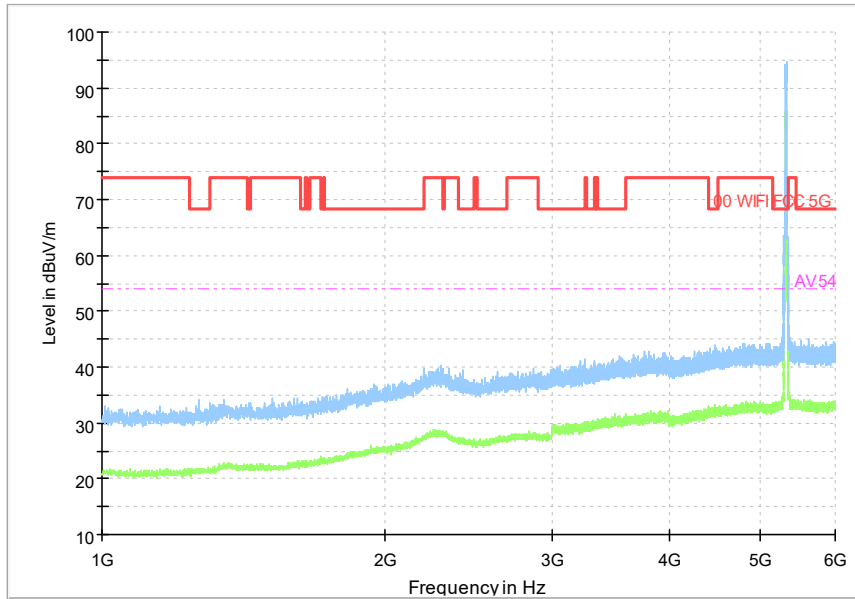

Frequency Range: 6GHz -18GHz
Detector: Av mode and PK mode
Modulation type: 802.11a

Full Spectrum

Frequency Range: 18GHz -40GHz
Detector: Av mode and PK mode
Modulation type: 802.11a

Full Spectrum

Preview Result 1-PK+ FCC PART15 Final_Result QPK

Comment

Frequency Range: 30MHz -1GHz
Detector: Av mode and PK mode
Modulation type: 802.11n(HT20)

Full Spectrum

Frequency Range: 1GHz -6GHz
Detector: Av mode and PK mode
Modulation type: 802.11n(HT20)

Full Spectrum