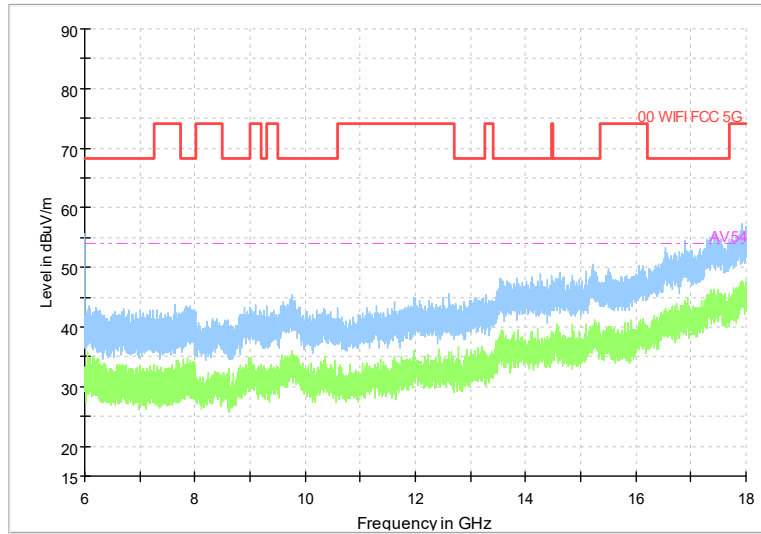

Full Spectrum

Frequency Range: 6GHz -18GHz
Detector: Av mode and PK mode
Test Mode: 802.11ac(VHT20)

Full Spectrum

Frequency Range: 18GHz -40GHz
Detector: Av mode and PK mode
Test Mode: 802.11ac(VHT20)

Full Spectrum

Preview Result 1-PK+ FCC PART15 Final_Result QPK

Comment

Frequency Range: 30MHz -1GHz
Detector: Av mode and PK mode
Test Mode: 802.11ax(HE20)

Full Spectrum

Frequency Range: 1GHz -6GHz
Detector: Av mode and PK mode
Test Mode: 802.11ax(HE20)

Full Spectrum

Frequency Range: 6GHz -18GHz
 Detector: Av mode and PK mode
 Test Mode: 802.11ax(HE20)

Full Spectrum

Frequency Range: 18GHz -40GHz
 Detector: Av mode and PK mode
 Test Mode: 802.11ax(HE20)

Carrier frequency (MHz): 5700
 Channel No.:140