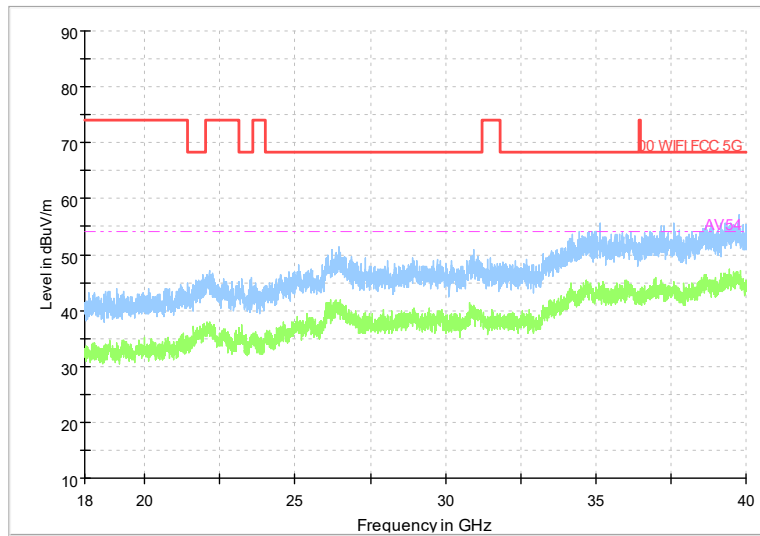

Frequency Range: 6GHz -18GHz
Detector: Av mode and PK mode
Modulation type: 802.11n(HT20)

Frequency Range: 18GHz -40GHz
Detector: Av mode and PK mode
Modulation type: 802.11n(HT20)

Full Spectrum

Preview Result 1-PK+ FCC PART15 Final_Result QPK

Comment

Frequency Range: 30MHz -1GHz
Detector: Av mode and PK mode
Test Mode: 802.11ac(VHT20)

Full Spectrum

Frequency Range: 1GHz -6GHz
Detector: Av mode and PK mode
Test Mode: 802.11ac(VHT20)

Full Spectrum

Frequency Range: 6GHz -18GHz
Detector: Av mode and PK mode
Test Mode: 802.11ac(VHT20)

Full Spectrum

Frequency Range: 18GHz -40GHz
Detector: Av mode and PK mode
Test Mode: 802.11ac(VHT20)

Full Spectrum

Preview Result 1-PK+ FCC PART15 Final_Result QPK