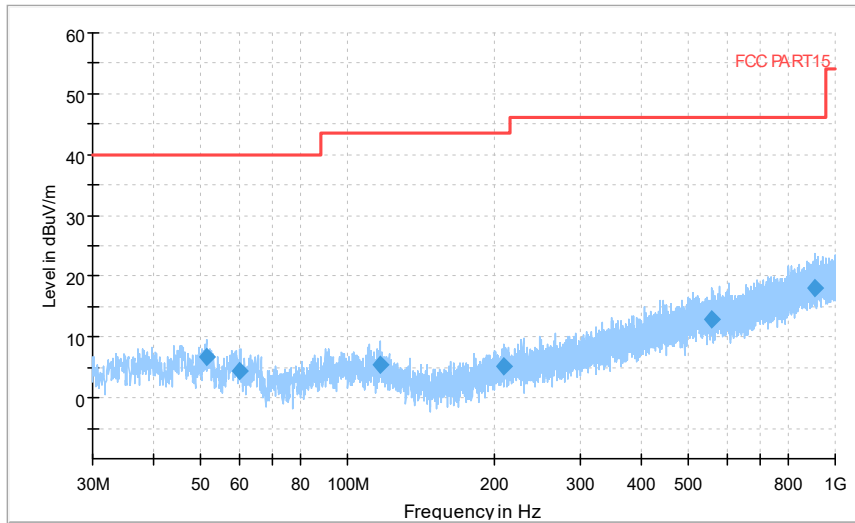

Full Spectrum

Frequency Range: 6GHz -18GHz
Detector: Av mode and PK mode
Test Mode: 802.11ac(VHT20)

Full Spectrum

Frequency Range: 18GHz -40GHz
Detector: Av mode and PK mode
Test Mode: 802.11ac(VHT20)

Full Spectrum