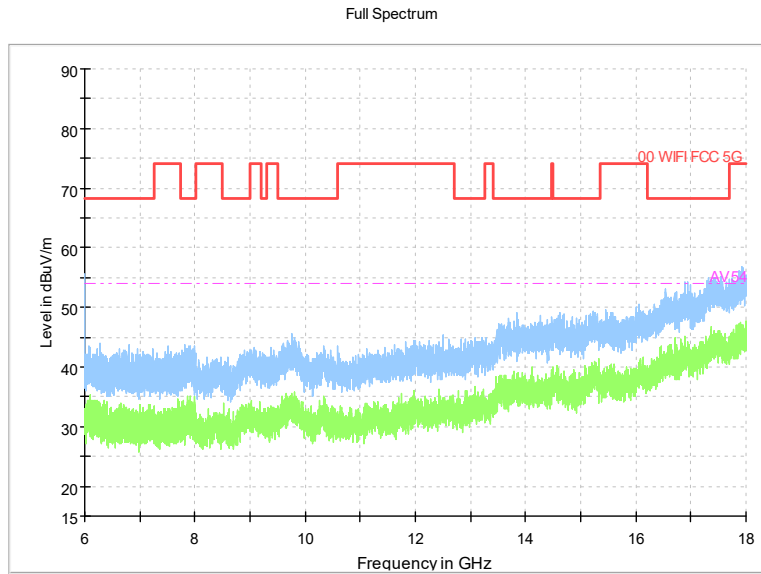

Full Spectrum

Frequency Range: 6GHz -18GHz
Detector: Av mode and PK mode
Modulation type: 802.11a

Full Spectrum

Frequency Range: 18GHz -40GHz
Detector: Av mode and PK mode
Modulation type: 802.11a

Full Spectrum

Preview Result 1-PK+ FCC PART15 Final_Result QPK

Comment

Frequency Range: 30MHz -1GHz
Detector: Av mode and PK mode
Modulation type: 802.11n(HT20)

Full Spectrum

Frequency Range: 1GHz -6GHz
Detector: Av mode and PK mode
Modulation type: 802.11n(HT20)

Frequency Range: 6GHz -18GHz
Detector: Av mode and PK mode
Modulation type: 802.11n(HT20)

Frequency Range: 18GHz -40GHz
Detector: Av mode and PK mode
Modulation type: 802.11n(HT20)

Full Spectrum

Preview Result 1-PK+ FCC PART15 Final_Result QPK