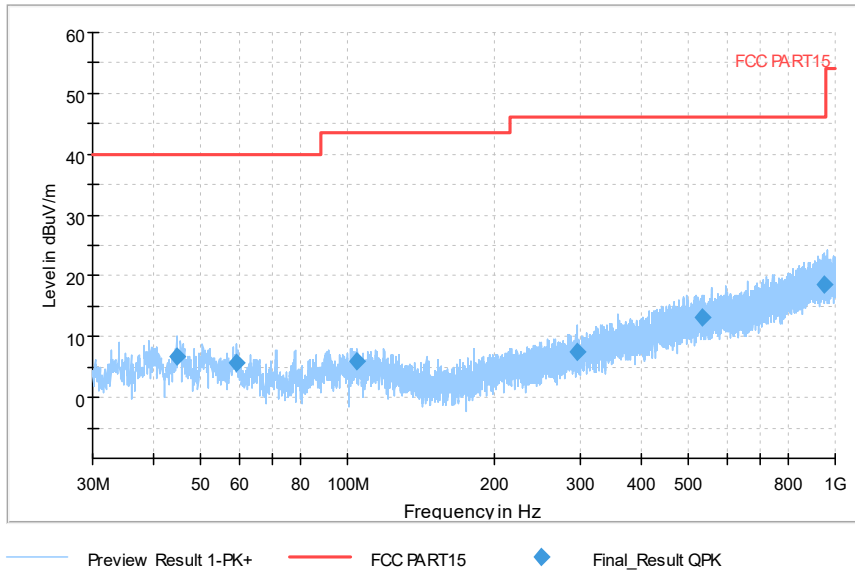

Carrier frequency (MHz): 5320
Channel No.:64

Full Spectrum

Comment

Frequency Range: 30MHz -1GHz
Detector: Av mode and PK mode
Modulation type: 802.11a