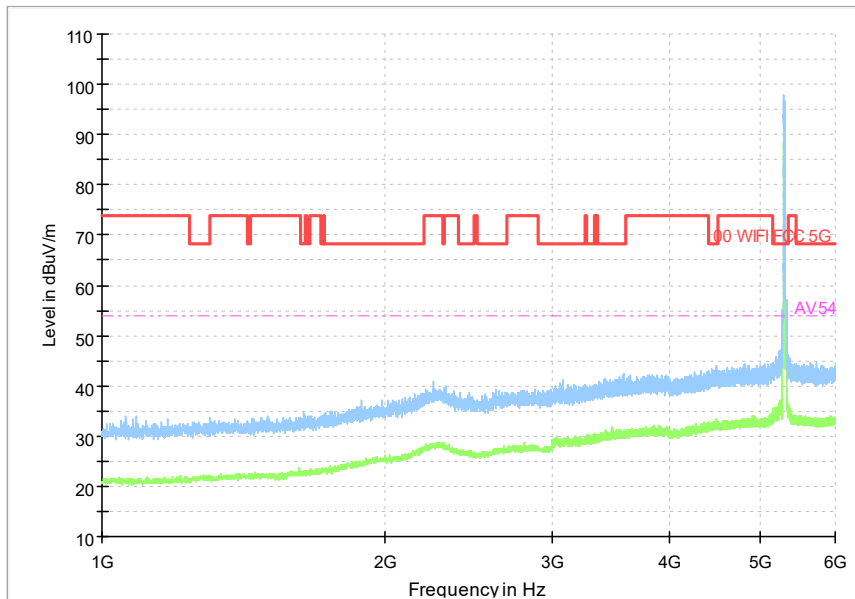

Full Spectrum

Frequency Range: 1GHz -6GHz
Detector: Av mode and PK mode
Modulation type: 802.11n(HT20)