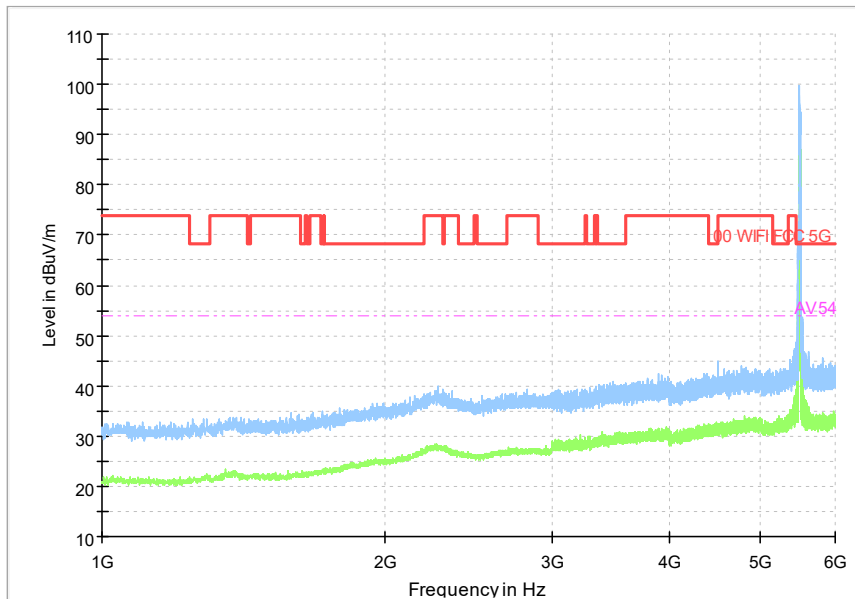

Full Spectrum

Frequency Range: 1GHz -6GHz
Detector: Av mode and PK mode
Modulation type: 802.11n(HT20)