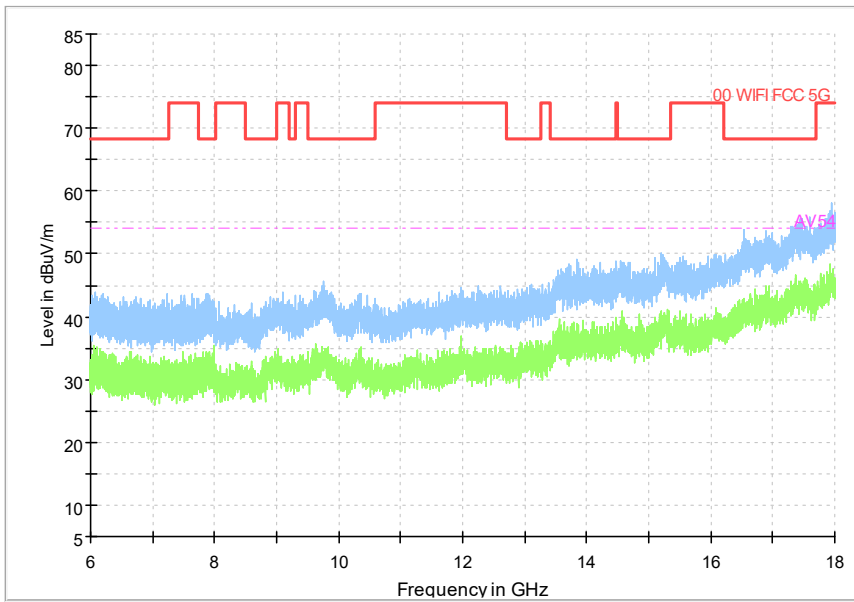

Full Spectrum

Frequency Range: 6GHz -18GHz
Detector: Av mode and PK mode
Modulation type: 802.11n(HT20)

Full Spectrum

Frequency Range: 18GHz -40GHz
Detector: Av mode and PK mode
Modulation type: 802.11n(HT20)

Full Spectrum

Preview Result 1-PK+ FCC PART15 Final_Result QPK

Comment

Frequency Range: 30MHz -1GHz
Detector: Av mode and PK mode
Test Mode: 802.11ac(VHT20)

Full Spectrum

Frequency Range: 1GHz -6GHz
Detector: Av mode and PK mode
Test Mode: 802.11ac(VHT20)

Full Spectrum

Frequency Range: 6GHz -18GHz
Detector: Av mode and PK mode
Test Mode: 802.11ac(VHT20)

Full Spectrum

Frequency Range: 18GHz -40GHz
Detector: Av mode and PK mode
Test Mode: 802.11ac(VHT20)

Full Spectrum