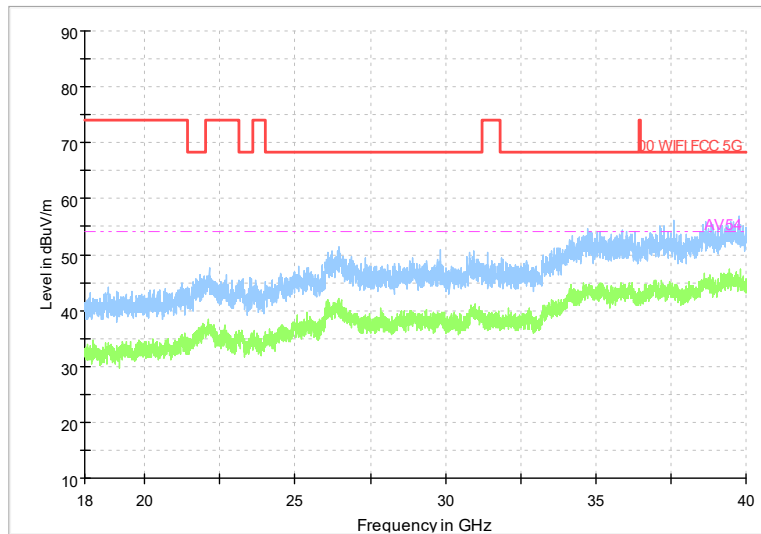

Full Spectrum

Frequency Range: 6GHz -18GHz
Detector: Av mode and PK mode
Test Mode: 802.11ax(HE20)

Full Spectrum

Frequency Range: 18GHz -40GHz
Detector: Av mode and PK mode
Test Mode: 802.11ax(HE20)

Carrier frequency (MHz): 5270
Channel No.:54

Full Spectrum

Preview Result 1-PK+ FCC PART15 Final_Result QPK

Comment

Frequency Range: 30MHz -1GHz
Detector: Av mode and PK mode
Modulation type: 802.11n(HT40)

Full Spectrum

Frequency Range: 1GHz -6GHz
Detector: Av mode and PK mode
Modulation type: 802.11n(HT40)

Full Spectrum

Frequency Range: 6GHz -18GHz
Detector: Av mode and PK mode
Modulation type: 802.11n(HT40)

Full Spectrum

Frequency Range: 18GHz -40GHz
Detector: Av mode and PK mode
Modulation type: 802.11n(HT40)