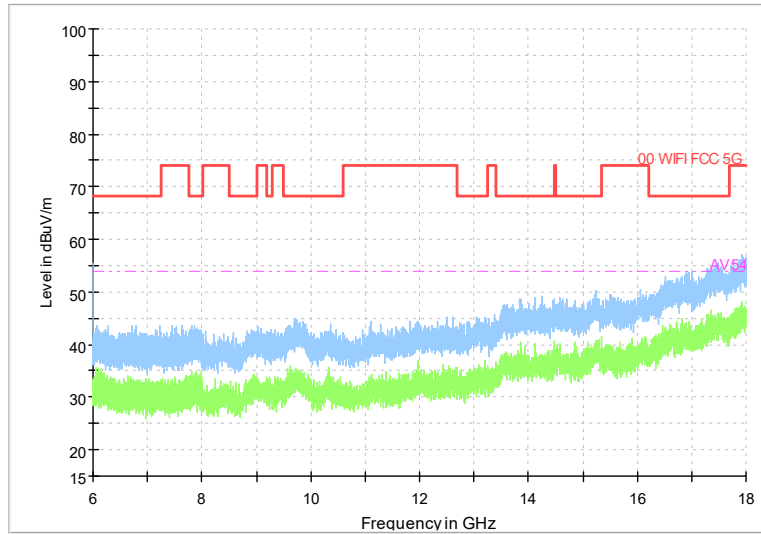

Full Spectrum

Frequency Range: 6GHz -18GHz
Detector: Av mode and PK mode
Modulation type: 802.11n(HT40)

Full Spectrum

Frequency Range: 18GHz -40GHz
Detector: Av mode and PK mode
Modulation type: 802.11n(HT40)

Full Spectrum

Preview Result 1-PK+ FCC PART15 Final_Result QPK

Comment

Frequency Range: 30MHz -1GHz
Detector: Av mode and PK mode
Test Mode: 802.11ac(VHT40)

Full Spectrum

Frequency Range: 1GHz -6GHz
Detector: Av mode and PK mode
Test Mode: 802.11ac(VHT40)

Full Spectrum

Frequency Range: 6GHz -18GHz
Detector: Av mode and PK mode
Test Mode: 802.11ac(VHT40)

Full Spectrum

Frequency Range: 18GHz -40GHz
Detector: Av mode and PK mode
Test Mode: 802.11ac(VHT40)

Full Spectrum