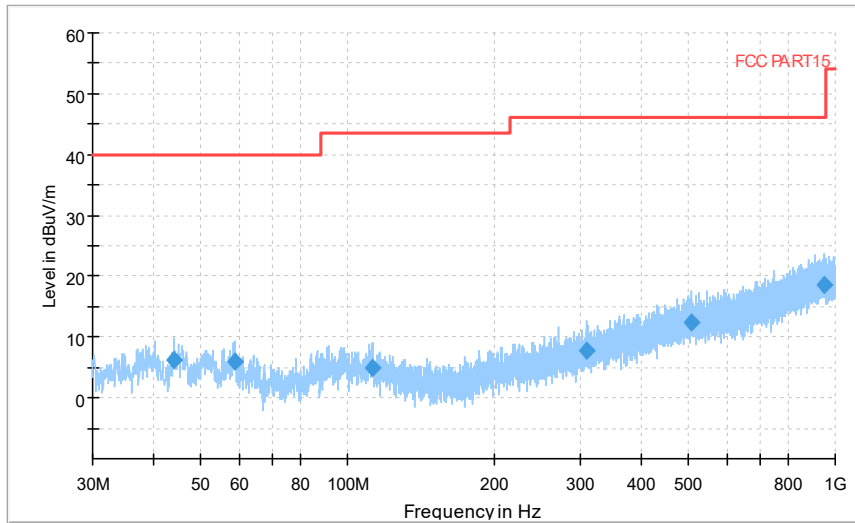

Full Spectrum

Frequency Range: 6GHz -18GHz
Detector: Av mode and PK mode
Modulation type: 802.11a

Full Spectrum

Frequency Range: 18GHz -40GHz
Detector: Av mode and PK mode
Modulation type: 802.11a

Full Spectrum