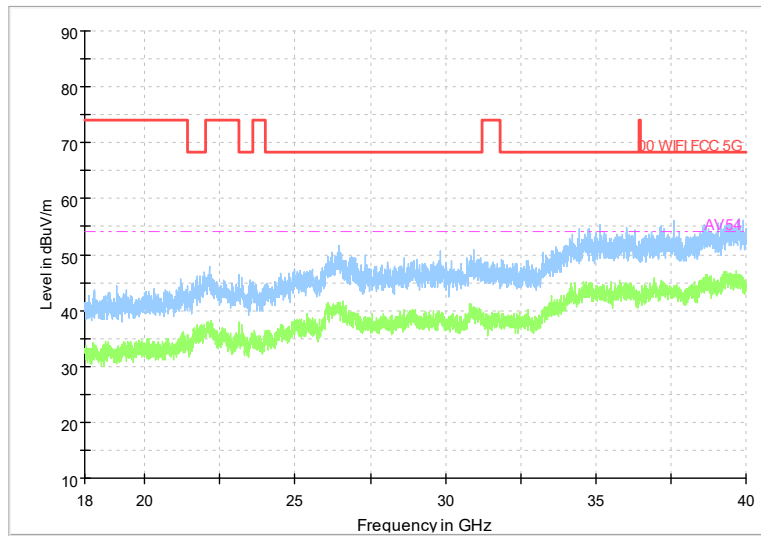

Frequency Range: 6GHz -18GHz
Detector: Av mode and PK mode
Modulation type: 802.11n(HT20)

Full Spectrum

Frequency Range: 18GHz -40GHz
Detector: Av mode and PK mode
Modulation type: 802.11n(HT20)

Full Spectrum

Preview Result 1-PK+ FCC PART15 Final_Result QPK

Comment

Frequency Range: 30MHz -1GHz
Detector: Av mode and PK mode
Test Mode: 802.11ac(VHT20)

Full Spectrum

Frequency Range: 1GHz -6GHz
Detector: Av mode and PK mode
Test Mode: 802.11ac(VHT20)

Full Spectrum

Frequency Range: 6GHz -18GHz
Detector: Av mode and PK mode
Test Mode: 802.11ac(VHT20)

Full Spectrum

Frequency Range: 18GHz -40GHz
Detector: Av mode and PK mode
Test Mode: 802.11ac(VHT20)

Full Spectrum