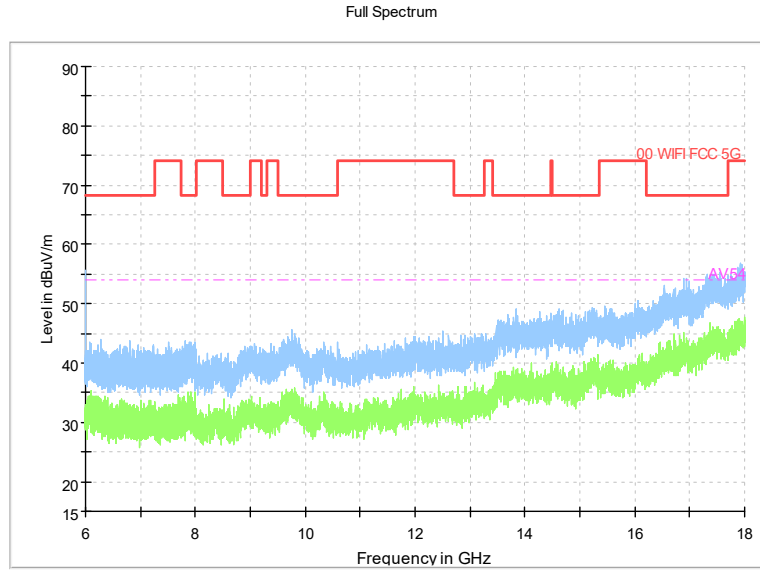

Full Spectrum

Frequency Range: 6GHz -18GHz
Detector: Av mode and PK mode
Test Mode: 802.11ac(VHT40)

Full Spectrum

Frequency Range: 18GHz -40GHz
Detector: Av mode and PK mode
Test Mode: 802.11ac(VHT40)

Full Spectrum

Preview Result 1-PK+ FCC PART15 Final_Result QPK

Comment

Frequency Range: 30MHz -1GHz
Detector: Av mode and PK mode
Test Mode: 802.11ax(HE 40)

Full Spectrum

Frequency Range: 1GHz -6GHz
Detector: Av mode and PK mode
Test Mode: 802.11ax(HE 40)