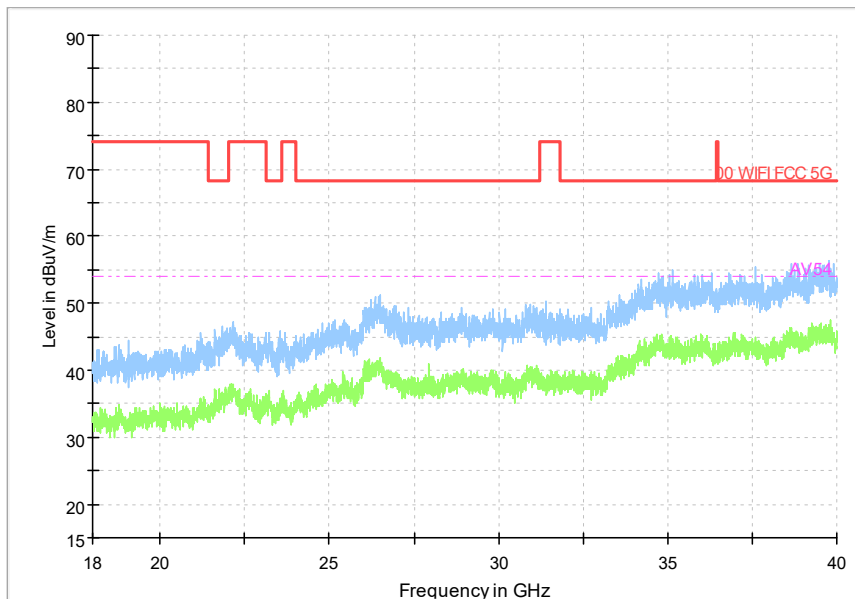

Full Spectrum

Frequency Range: 6GHz -18GHz
Detector: Av mode and PK mode
Test Mode: 802.11ac(VHT40)

Full Spectrum

Frequency Range: 18GHz -40GHz
Detector: Av mode and PK mode
Test Mode: 802.11ac(VHT40)

Full Spectrum

Preview Result 1-PK+ FCC PART15 Final_Result QPK

Comment

Frequency Range: 30MHz -1GHz
Detector: Av mode and PK mode
Test Mode: 802.11ax(HE 40)

Full Spectrum

Frequency Range: 1GHz -6GHz
Detector: Av mode and PK mode
Test Mode: 802.11ax(HE 40)

Full Spectrum

Frequency Range: 6GHz -18GHz
Detector: Av mode and PK mode
Test Mode: 802.11ax(HE 40)

Full Spectrum

Frequency Range: 18GHz -40GHz
Detector: Av mode and PK mode
Test Mode: 802.11ax(HE40)

Carrier frequency (MHz): 5290
Channel No.:58