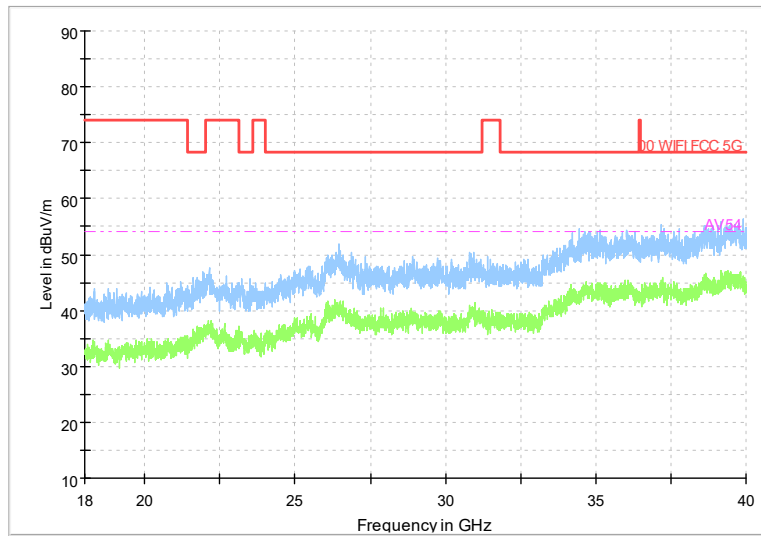

Full Spectrum

Frequency Range: 6GHz -18GHz
Detector: Av mode and PK mode
Modulation type: 802.11n(HT40)

Full Spectrum

Frequency Range: 18GHz -40GHz
Detector: Av mode and PK mode
Modulation type: 802.11n(HT40)

Full Spectrum

Comment

Frequency Range: 30MHz -1GHz
Detector: Av mode and PK mode
Test Mode: 802.11ac(VHT40)

Full Spectrum

Frequency Range: 1GHz -6GHz
Detector: Av mode and PK mode
Test Mode: 802.11ac(VHT40)

Full Spectrum

Frequency Range: 6GHz -18GHz
Detector: Av mode and PK mode
Test Mode: 802.11ac(VHT40)

Full Spectrum

Frequency Range: 18GHz -40GHz
Detector: Av mode and PK mode
Test Mode: 802.11ac(VHT40)

Full Spectrum