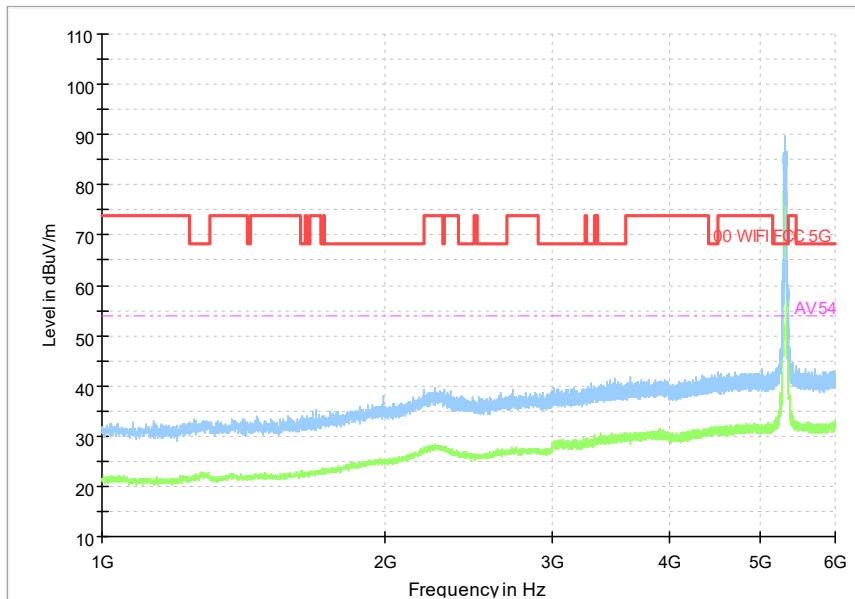

Full Spectrum

Preview Result 1-PK+ FCC PART15 Final_Result QPK

Comment

Frequency Range: 30MHz -1GHz
Detector: Av mode and PK mode
Modulation type: 802.11n(HT40)

Full Spectrum

Frequency Range: 1GHz -6GHz
Detector: Av mode and PK mode
Modulation type: 802.11n(HT40)

Full Spectrum

Frequency Range: 6GHz -18GHz
Detector: Av mode and PK mode
Modulation type: 802.11n(HT40)

Full Spectrum

Frequency Range: 18GHz -40GHz
Detector: Av mode and PK mode
Modulation type: 802.11n(HT40)