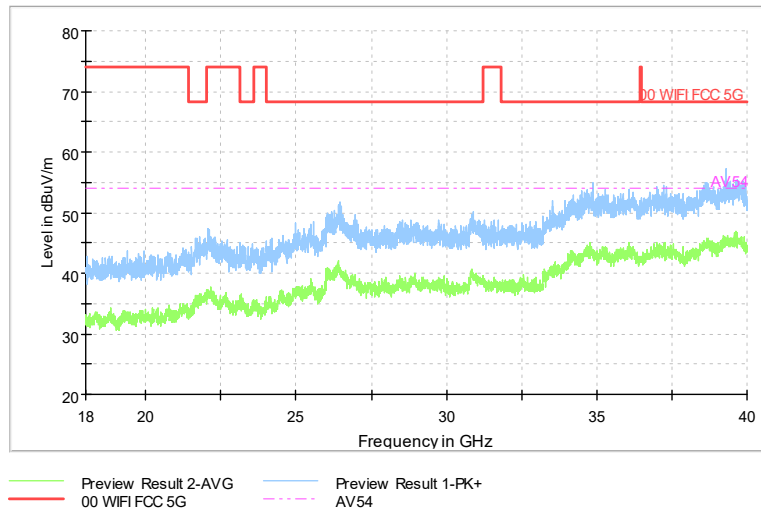

Full Spectrum

Comment

Frequency Range: 18GHz -40GHz
Detector: Av mode and PK mode
Modulation type: 802.11n(HT20)