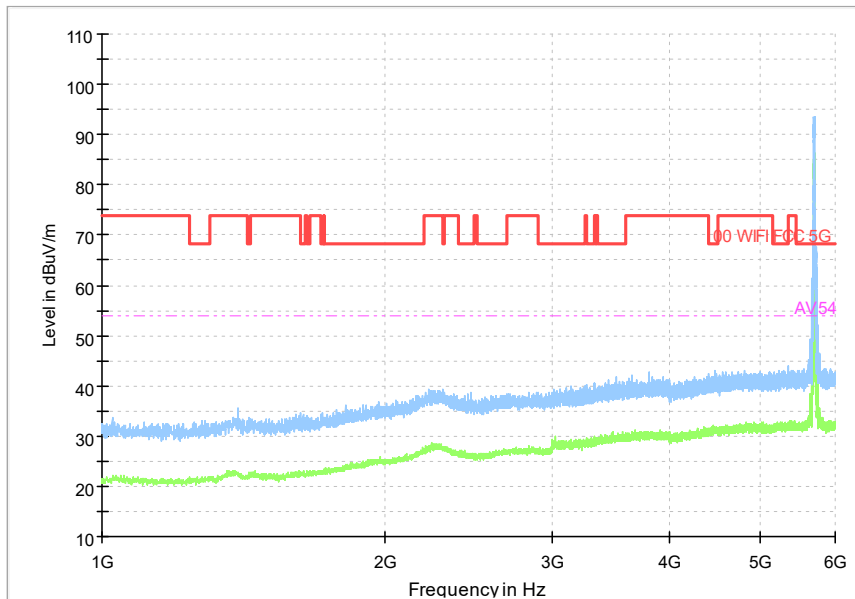

Full Spectrum

Preview Result 1-PK+ FCC PART15 Final_Result QPK

Comment

Frequency Range: 30MHz -1GHz
Detector: Av mode and PK mode
Modulation type: 802.11n(HT20)

Full Spectrum

Frequency Range: 1GHz -6GHz
Detector: Av mode and PK mode
Modulation type: 802.11n(HT20)