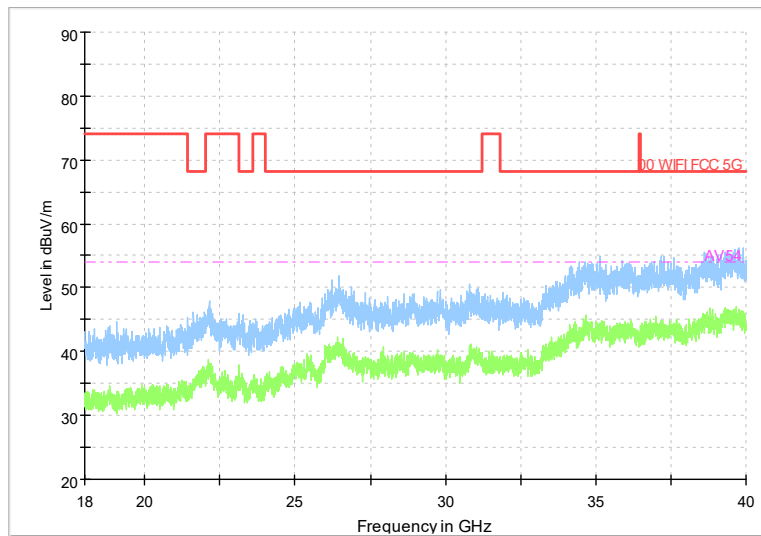

Full Spectrum

Frequency Range: 6GHz -18GHz
Detector: Av mode and PK mode
Test Mode: 802.11ac(VHT20)

Full Spectrum

Frequency Range: 18GHz -40GHz
Detector: Av mode and PK mode
Test Mode: 802.11ac(VHT20)

Full Spectrum

Preview Result 1-PK+ FCC PART15 Final_Result QPK

Comment

Frequency Range: 30MHz -1GHz
Detector: Av mode and PK mode
Test Mode: 802.11ax(HE20)

Full Spectrum

Frequency Range: 1GHz -6GHz
Detector: Av mode and PK mode
Test Mode: 802.11ax(HE20)

Full Spectrum

Frequency Range: 6GHz -18GHz
Detector: Av mode and PK mode
Test Mode: 802.11ax(HE20)

Full Spectrum

Frequency Range: 18GHz -40GHz
Detector: Av mode and PK mode
Test Mode: 802.11ax(HE20)

Carrier frequency (MHz): 5320
Channel No.:64