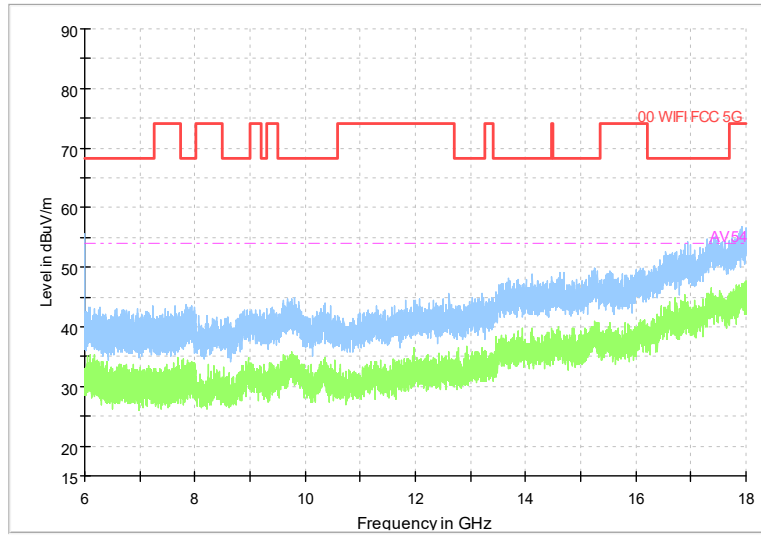

Frequency Range: 6GHz -18GHz
Detector: Av mode and PK mode
Test Mode: 802.11ax(HE20)

Full Spectrum

Frequency Range: 18GHz -40GHz
Detector: Av mode and PK mode
Test Mode: 802.11ax(HE20)

Carrier frequency (MHz): 5600
Channel No.:120

Full Spectrum

Comment

Frequency Range: 30MHz -1GHz
Detector: Av mode and PK mode
Modulation type: 802.11a

Full Spectrum

Frequency Range: 1GHz -6GHz
Detector: Av mode and PK mode
Modulation type: 802.11a

Full Spectrum

Frequency Range: 6GHz -18GHz
Detector: Av mode and PK mode
Modulation type: 802.11a

Full Spectrum

Frequency Range: 18GHz -40GHz
Detector: Av mode and PK mode
Modulation type: 802.11a

Full Spectrum

Preview Result 1-PK+ FCC PART15 Final_Result QPK