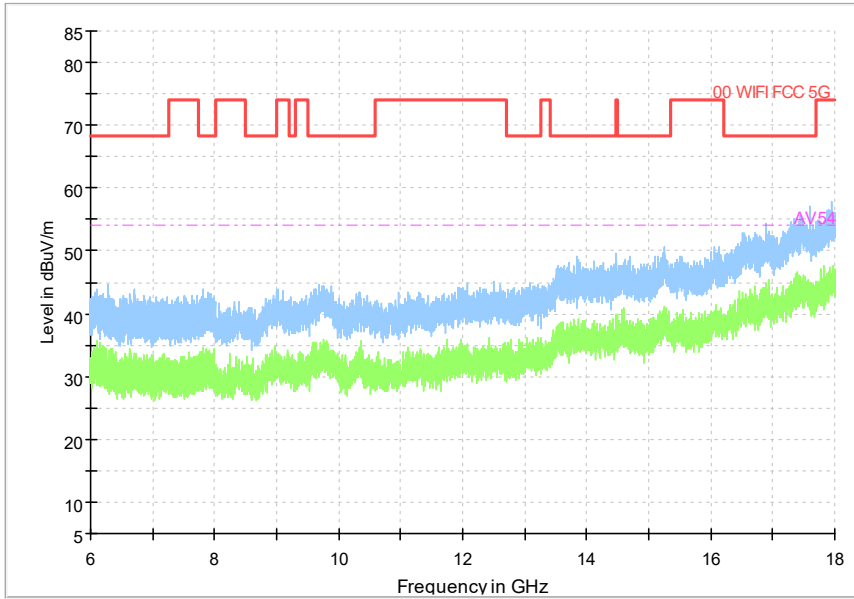

Frequency Range: 6GHz -18GHz
Detector: Av mode and PK mode
Modulation type: 802.11a

Full Spectrum

Frequency Range: 18GHz -40GHz
Detector: Av mode and PK mode
Modulation type: 802.11a

Full Spectrum

Preview Result 1-PK+ FCC PART15 Final_Result QPK

Comment

Frequency Range: 30MHz -1GHz
Detector: Av mode and PK mode
Modulation type: 802.11n(HT20)

Full Spectrum

Frequency Range: 1GHz -6GHz
Detector: Av mode and PK mode
Modulation type: 802.11n(HT20)

Full Spectrum

Frequency Range: 6GHz -18GHz
Detector: Av mode and PK mode
Modulation type: 802.11n(HT20)

Full Spectrum

Frequency Range: 18GHz -40GHz
Detector: Av mode and PK mode
Modulation type: 802.11n(HT20)

Full Spectrum