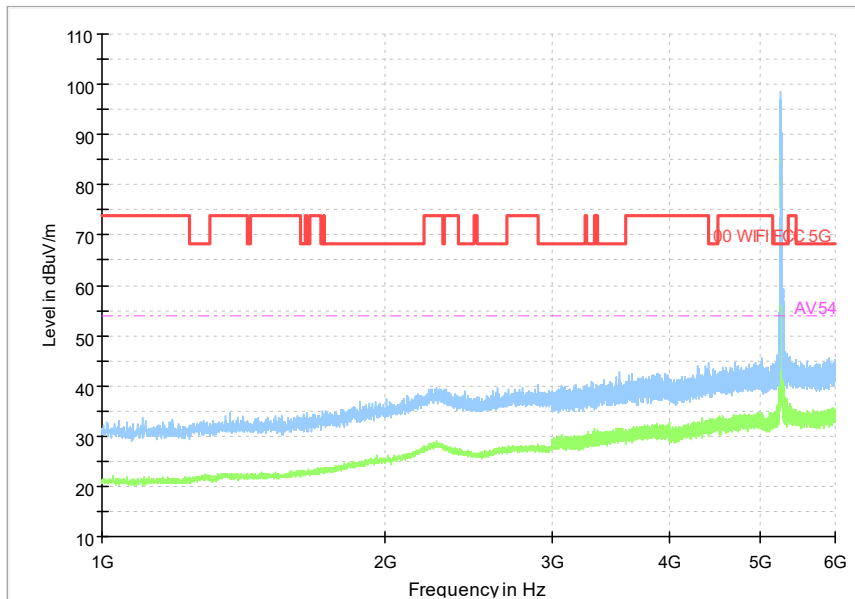

Full Spectrum

Frequency Range: 6GHz -18GHz
Detector: Av mode and PK mode
Modulation type: 802.11n(HT20)

Full Spectrum

Frequency Range: 18GHz -40GHz
Detector: Av mode and PK mode
Modulation type: 802.11n(HT20)

Full Spectrum

Preview Result 1-PK+ FCC PART15 Final_Result QPK

Comment

Frequency Range: 30MHz -1GHz
Detector: Av mode and PK mode
Test Mode: 802.11ac(VHT20)

Full Spectrum

Frequency Range: 1GHz -6GHz
Detector: Av mode and PK mode
Test Mode: 802.11ac(VHT20)

Full Spectrum

Frequency Range: 6GHz -18GHz
Detector: Av mode and PK mode
Test Mode: 802.11ac(VHT20)

Full Spectrum

Frequency Range: 18GHz -40GHz
Detector: Av mode and PK mode
Test Mode: 802.11ac(VHT20)

Full Spectrum