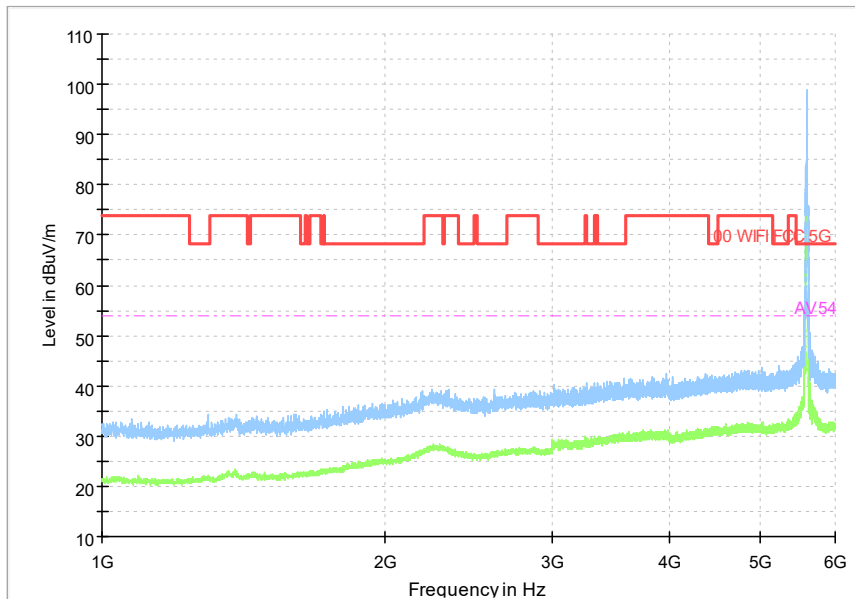

Full Spectrum

Frequency Range: 1GHz -6GHz
Detector: Av mode and PK mode
Test Mode: 802.11ax(HE20)