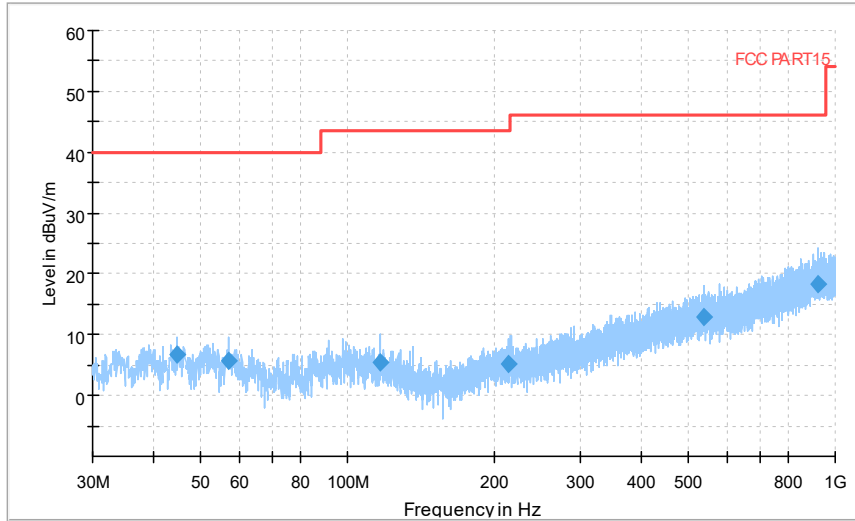

Carrier frequency (MHz): 5300
Channel No.:60

Full Spectrum

Preview Result 1-PK+   FCC PART15   Final_Result QPK

Comment

Frequency Range: 30MHz -1GHz
Detector: Av mode and PK mode
Modulation type: 802.11a