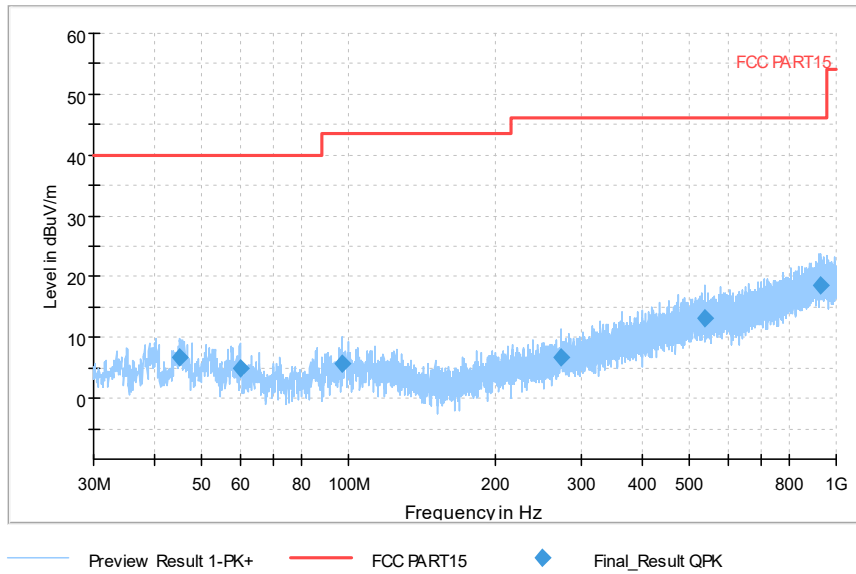

Carrier frequency (MHz): 5600
Channel No.:120

Full Spectrum

Comment

Frequency Range: 30MHz -1GHz
Detector: Av mode and PK mode
Modulation type: 802.11a