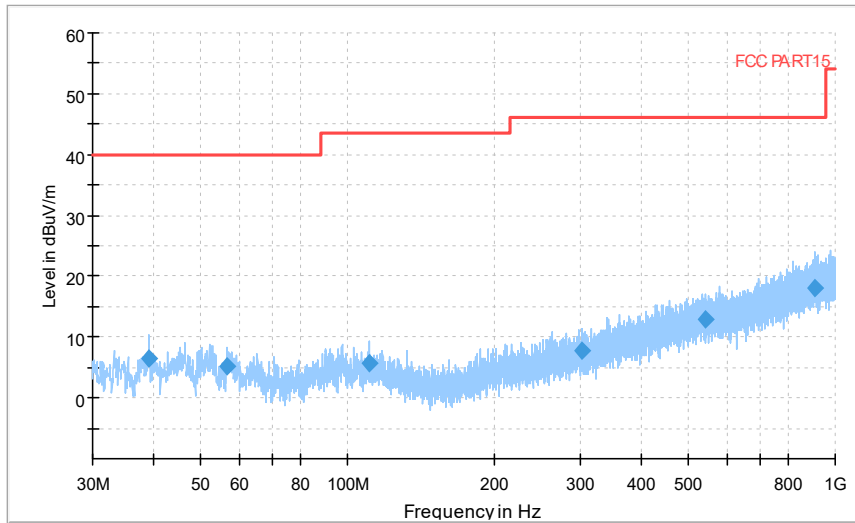

Full Spectrum

Preview Result 1-PK+   FCC PART15   Final_Result QPK

Comment

Frequency Range: 30MHz -1GHz
Detector: Av mode and PK mode
Modulation type: 802.11n(HT40)