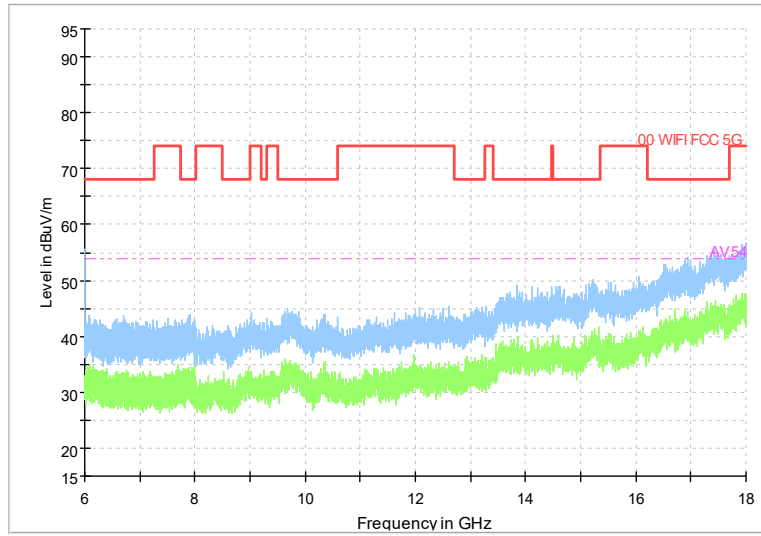

Full Spectrum

Frequency Range: 6GHz -18GHz
Detector: Av mode and PK mode
Modulation type: 802.11n(HT40)

Full Spectrum

Frequency Range: 18GHz -40GHz
Detector: Av mode and PK mode
Modulation type: 802.11n(HT40)

Full Spectrum

Comment

Frequency Range: 30MHz -1GHz
Detector: Av mode and PK mode
Test Mode: 802.11ac(VHT40)

Full Spectrum

Frequency Range: 1GHz -6GHz
Detector: Av mode and PK mode
Test Mode: 802.11ac(VHT40)

Full Spectrum

Frequency Range: 6GHz -18GHz
Detector: Av mode and PK mode
Test Mode: 802.11ac(VHT40)

Full Spectrum

Frequency Range: 18GHz -40GHz
Detector: Av mode and PK mode
Test Mode: 802.11ac(VHT40)

Full Spectrum