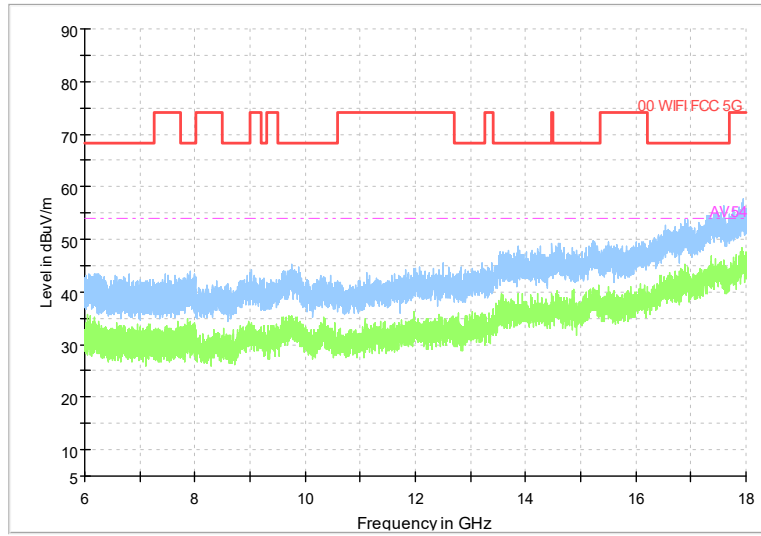

Full Spectrum

Frequency Range: 6GHz -18GHz
Detector: Av mode and PK mode
Test Mode: 802.11ac(VHT20)

Full Spectrum

Frequency Range: 18GHz -40GHz
Detector: Av mode and PK mode
Test Mode: 802.11ac(VHT20)

Full Spectrum

Preview Result 1-PK+ FCC PART15 Final_Result QPK

Comment

Frequency Range: 30MHz -1GHz
Detector: Av mode and PK mode
Test Mode: 802.11ax(HE20)

Full Spectrum

Frequency Range: 1GHz -6GHz
Detector: Av mode and PK mode
Test Mode: 802.11ax(HE20)

Full Spectrum

Frequency Range: 6GHz -18GHz
Detector: Av mode and PK mode
Test Mode: 802.11ax(HE20)

Full Spectrum

Frequency Range: 18GHz -40GHz
Detector: Av mode and PK mode
Test Mode: 802.11ax(HE20)

Carrier frequency (MHz): 5300
Channel No.:60