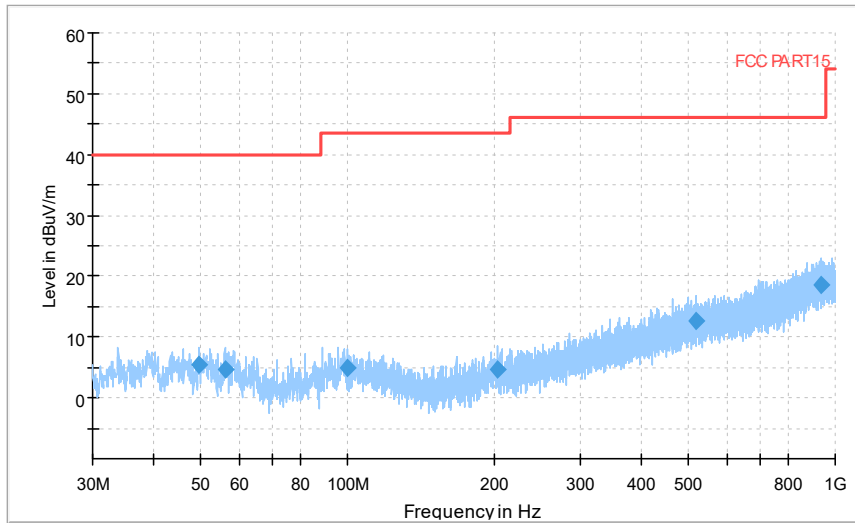

Frequency Range: 18GHz -40GHz
Detector: Av mode and PK mode
Modulation type: 802.11n(HT20)

Full Spectrum

Preview Result 1-PK+   FCC PART15   Final_Result QPK

Comment

Frequency Range: 30MHz -1GHz
Detector: Av mode and PK mode
Test Mode: 802.11ac(VHT20)