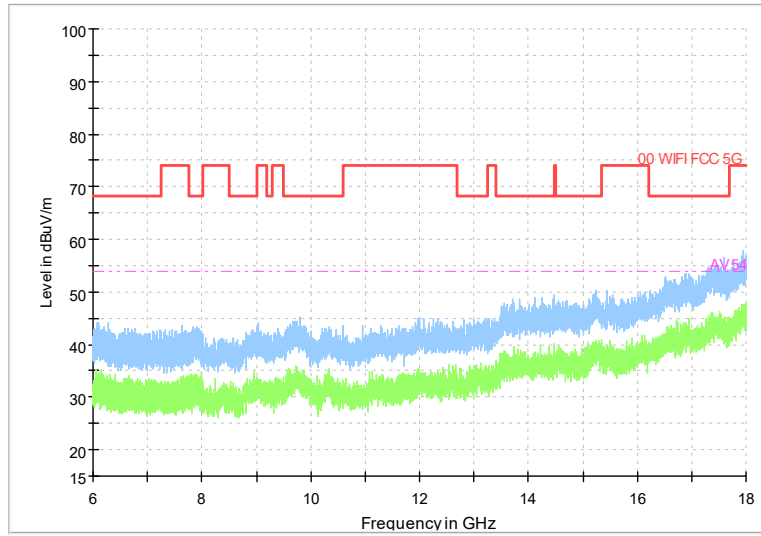

Full Spectrum

Frequency Range: 6GHz -18GHz
Detector: Av mode and PK mode
Test Mode: 802.11ac(VHT20)

Full Spectrum

Frequency Range: 18GHz -40GHz
Detector: Av mode and PK mode
Test Mode: 802.11ac(VHT20)

Full Spectrum

Preview Result 1-PK+ FCC PART15 Final_Result QPK

Comment

Frequency Range: 30MHz -1GHz
Detector: Av mode and PK mode
Test Mode: 802.11ax(HE20)

Full Spectrum

Frequency Range: 1GHz -6GHz
Detector: Av mode and PK mode
Test Mode: 802.11ax(HE20)

Full Spectrum

Frequency Range: 6GHz -18GHz
Detector: Av mode and PK mode
Test Mode: 802.11ax(HE20)

Full Spectrum

Frequency Range: 18GHz -40GHz
Detector: Av mode and PK mode
Test Mode: 802.11ax(HE20)

Carrier frequency (MHz): 5270
Channel No.:54