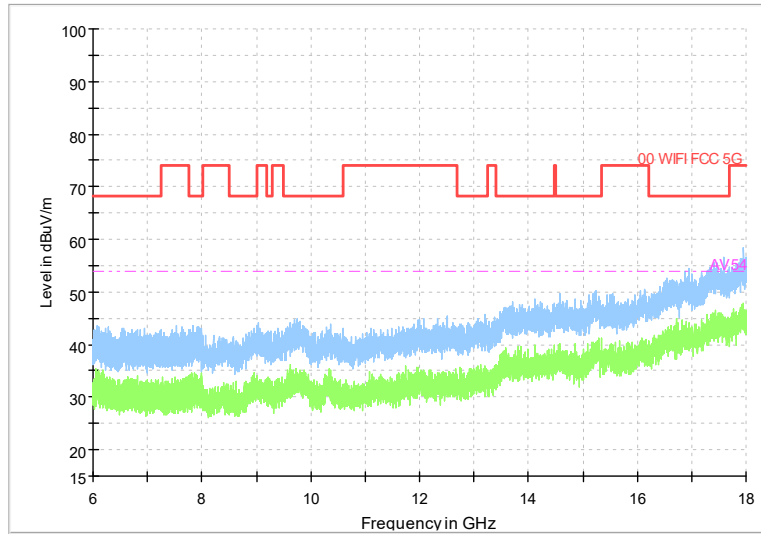

Full Spectrum

Preview Result 1-PK+ FCC PART15 Final_Result QPK

Comment

Frequency Range: 30MHz -1GHz
Detector: Av mode and PK mode
Modulation type: 802.11n(HT40)

Full Spectrum

Frequency Range: 1GHz -6GHz
Detector: Av mode and PK mode
Modulation type: 802.11n(HT40)

Full Spectrum

Frequency Range: 6GHz -18GHz
Detector: Av mode and PK mode
Modulation type: 802.11n(HT40)

Full Spectrum

Frequency Range: 18GHz -40GHz
Detector: Av mode and PK mode
Modulation type: 802.11n(HT40)