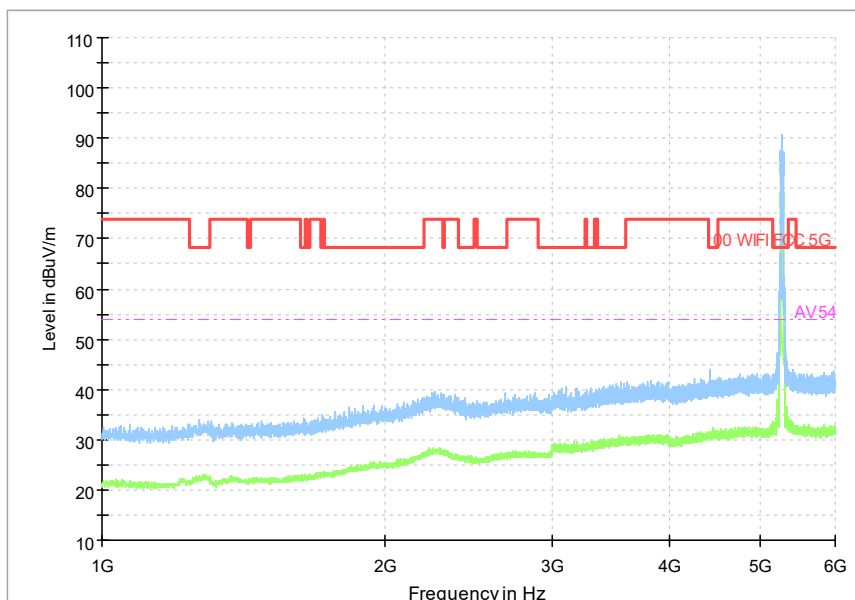

Full Spectrum

Frequency Range: 6GHz -18GHz
Detector: Av mode and PK mode
Test Mode: 802.11ax(HE20)

Full Spectrum

Frequency Range: 18GHz -40GHz
Detector: Av mode and PK mode
Test Mode: 802.11ax(HE20)

Carrier frequency (MHz): 5270
Channel No.:54

Full Spectrum

Preview Result 1-PK+ FCC PART15 Final_Result QPK

Comment

Frequency Range: 30MHz -1GHz
Detector: Av mode and PK mode
Modulation type: 802.11n(HT40)

Full Spectrum

Frequency Range: 1GHz -6GHz
Detector: Av mode and PK mode
Modulation type: 802.11n(HT40)

Full Spectrum

Frequency Range: 6GHz -18GHz
Detector: Av mode and PK mode
Modulation type: 802.11n(HT40)

Full Spectrum

Frequency Range: 18GHz -40GHz
Detector: Av mode and PK mode
Modulation type: 802.11n(HT40)