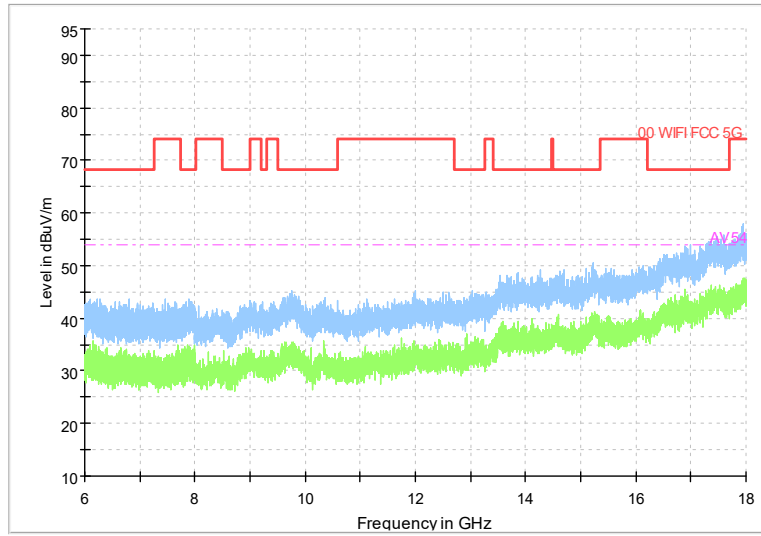

Full Spectrum

Frequency Range: 6GHz -18GHz
Detector: Av mode and PK mode
Test Mode: 802.11ax(HE20)

Full Spectrum

Frequency Range: 18GHz -40GHz
Detector: Av mode and PK mode
Test Mode: 802.11ax(HE20)

Carrier frequency (MHz): 5300
Channel No.:60

Full Spectrum

Preview Result 1-PK+ FCC PART15 Final_Result QPK

Comment

Frequency Range: 30MHz -1GHz
Detector: Av mode and PK mode
Modulation type: 802.11a

Full Spectrum

Frequency Range: 1GHz -6GHz
Detector: Av mode and PK mode
Modulation type: 802.11a

Full Spectrum

Frequency Range: 6GHz -18GHz
Detector: Av mode and PK mode
Modulation type: 802.11a

Full Spectrum

Frequency Range: 18GHz -40GHz
Detector: Av mode and PK mode
Modulation type: 802.11a

Full Spectrum