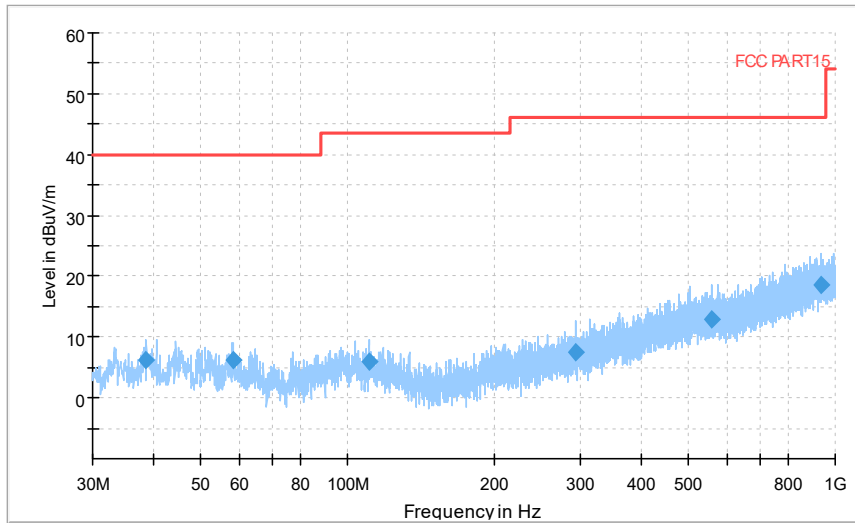

Full Spectrum

Preview Result 1-PK+   FCC PART15   Final_Result QPK

Comment

Frequency Range: 30MHz -1GHz
Detector: Av mode and PK mode
Test Mode: 802.11ac(VHT40)