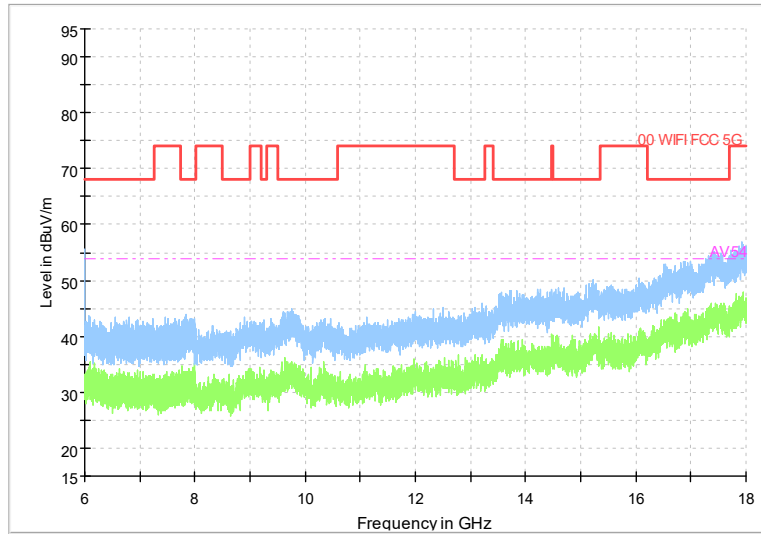

Full Spectrum

Frequency Range: 6GHz -18GHz
Detector: Av mode and PK mode
Test Mode: 802.11ac(VHT80)

Full Spectrum

Frequency Range: 18GHz -40GHz
Detector: Av mode and PK mode
Test Mode: 802.11ac(VHT80)

Full Spectrum

Preview Result 1-PK+ FCC PART15 Final_Result QPK

Comment

Frequency Range: 30MHz -1GHz
Detector: Av mode and PK mode
Test Mode: 802.11ax(HE80)

Full Spectrum

Frequency Range: 1GHz -6GHz
Detector: Av mode and PK mode
Test Mode: 802.11ax(HE80)

Full Spectrum

Frequency Range: 6GHz -18GHz
Detector: Av mode and PK mode
Test Mode: 802.11ax(HE80)

Full Spectrum

Frequency Range: 18GHz -40GHz
Detector: Av mode and PK mode
Test Mode: 802.11ax(HE80)

Carrier frequency (MHz): 5500
Channel No.:100