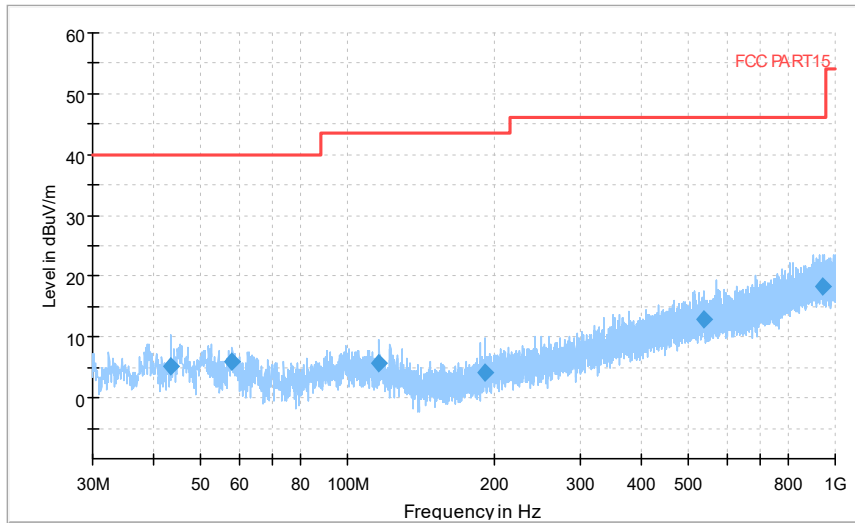

Full Spectrum

Preview Result 1-PK+   FCC PART15   Final_Result QPK

Comment

Frequency Range: 30MHz -1GHz
Detector: Av mode and PK mode
Modulation type: 802.11n(HT20)