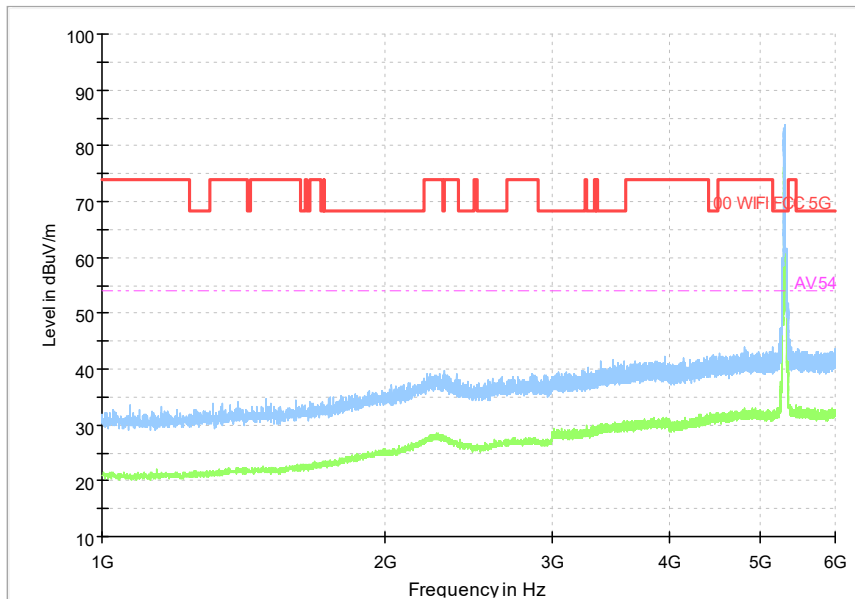

Full Spectrum

Frequency Range: 6GHz -18GHz
Detector: Av mode and PK mode
Test Mode: 802.11ac(VHT40)

Full Spectrum

Frequency Range: 18GHz -40GHz
Detector: Av mode and PK mode
Test Mode: 802.11ac(VHT40)

Full Spectrum

Preview Result 1-PK+ FCC PART15 Final_Result QPK

Comment

Frequency Range: 30MHz -1GHz
Detector: Av mode and PK mode
Test Mode: 802.11ax(HE 40)

Full Spectrum

Frequency Range: 1GHz -6GHz
Detector: Av mode and PK mode
Test Mode: 802.11ax(HE 40)