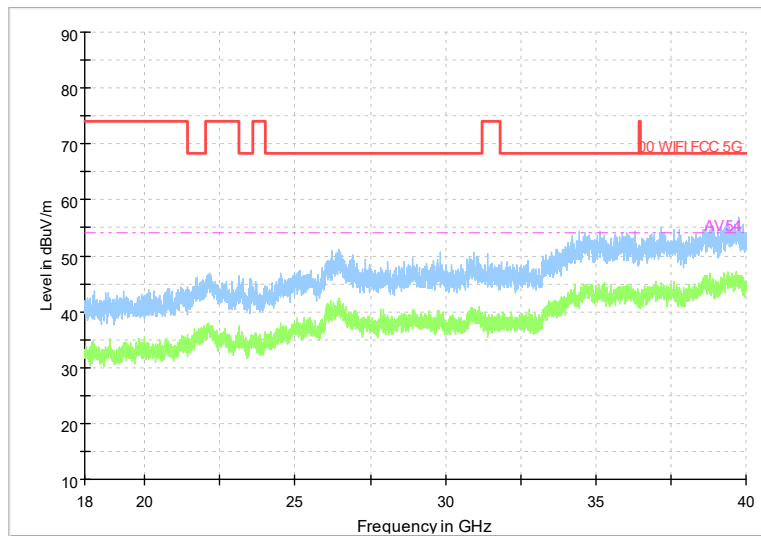

Full Spectrum

Frequency Range: 6GHz -18GHz
Detector: Av mode and PK mode
Test Mode: 802.11ac(VHT20)

Full Spectrum

Frequency Range: 18GHz -40GHz
Detector: Av mode and PK mode
Test Mode: 802.11ac(VHT20)

Full Spectrum

Preview Result 1-PK+ FCC PART15 Final_Result QPK

Comment

Frequency Range: 30MHz -1GHz
Detector: Av mode and PK mode
Test Mode: 802.11ax(HE20)

Full Spectrum

Frequency Range: 1GHz -6GHz
Detector: Av mode and PK mode
Test Mode: 802.11ax(HE20)

Full Spectrum

Frequency Range: 6GHz -18GHz
 Detector: Av mode and PK mode
 Test Mode: 802.11ax(HE20)

Full Spectrum

Frequency Range: 18GHz -40GHz
 Detector: Av mode and PK mode
 Test Mode: 802.11ax(HE20)

Carrier frequency (MHz): 5700
 Channel No.:140