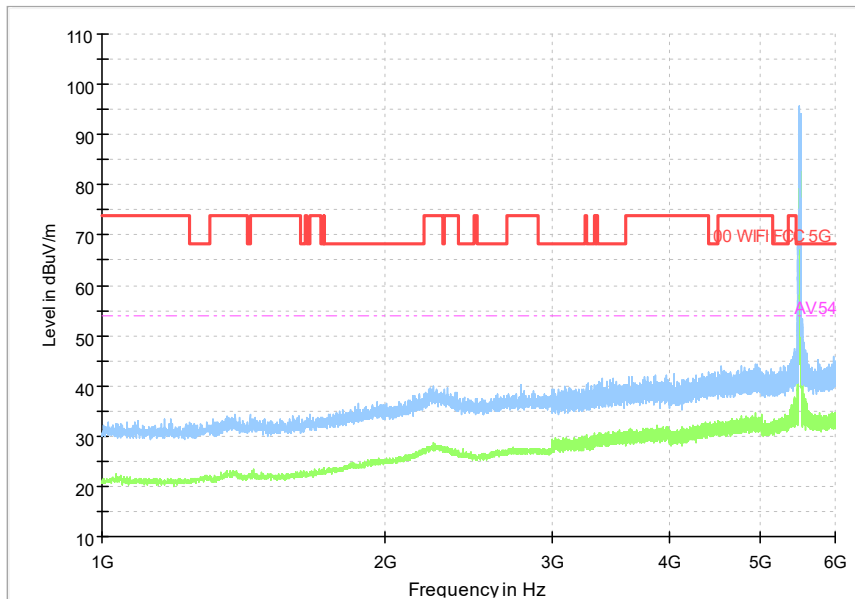

Frequency Range: 6GHz -18GHz
Detector: Av mode and PK mode
Modulation type: 802.11n(HT20)

Frequency Range: 18GHz -40GHz
Detector: Av mode and PK mode
Modulation type: 802.11n(HT20)

Full Spectrum

Preview Result 1-PK+ FCC PART15 Final_Result QPK

Comment

Frequency Range: 30MHz -1GHz
Detector: Av mode and PK mode
Test Mode: 802.11ac(VHT20)

Full Spectrum

Frequency Range: 1GHz -6GHz
Detector: Av mode and PK mode
Test Mode: 802.11ac(VHT20)

Full Spectrum