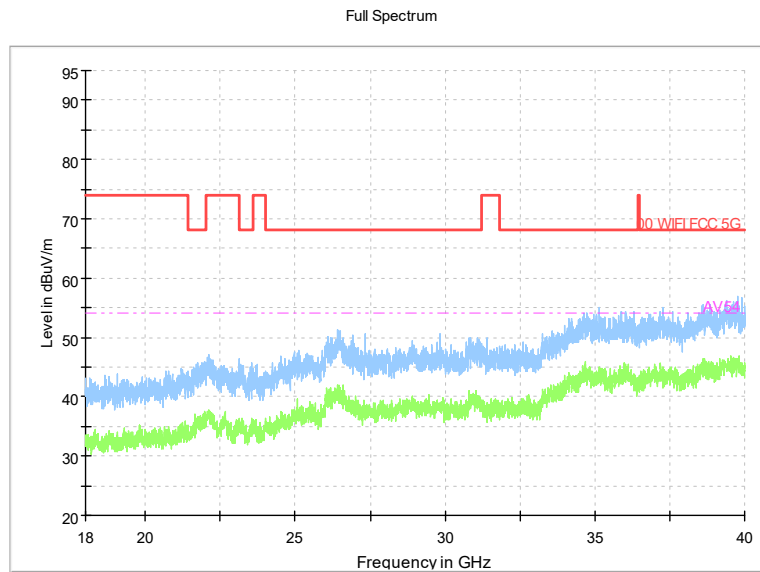

Frequency Range: 18GHz -40GHz
Detector: Av mode and PK mode
Test Mode: 802.11ax(HE40)

Carrier frequency (MHz): 5310
Channel No.:62