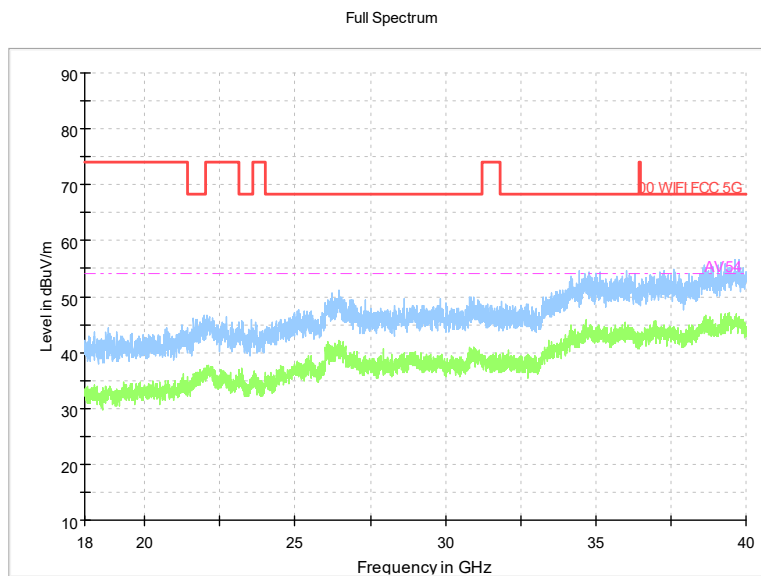

Full Spectrum

Frequency Range: 6GHz -18GHz
Detector: Av mode and PK mode
Modulation type: 802.11a

Full Spectrum

Frequency Range: 18GHz -40GHz
Detector: Av mode and PK mode
Modulation type: 802.11a

Full Spectrum

Preview Result 1-PK+ FCC PART15 Final_Result QPK

Comment

Frequency Range: 30MHz -1GHz
Detector: Av mode and PK mode
Modulation type: 802.11n(HT20)

Full Spectrum

Frequency Range: 1GHz -6GHz
Detector: Av mode and PK mode
Modulation type: 802.11n(HT20)

Frequency Range: 6GHz -18GHz
Detector: Av mode and PK mode
Modulation type: 802.11n(HT20)

Frequency Range: 18GHz -40GHz
Detector: Av mode and PK mode
Modulation type: 802.11n(HT20)

Full Spectrum

Preview Result 1-PK+ FCC PART15 Final_Result QPK