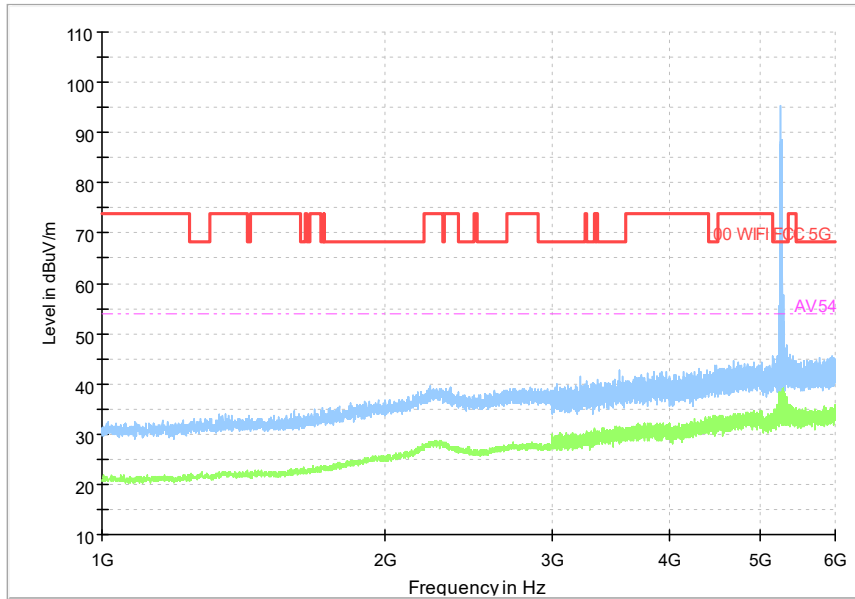

Full Spectrum

Frequency Range: 1GHz -6GHz
Detector: Av mode and PK mode
Modulation type: 802.11n(HT20)