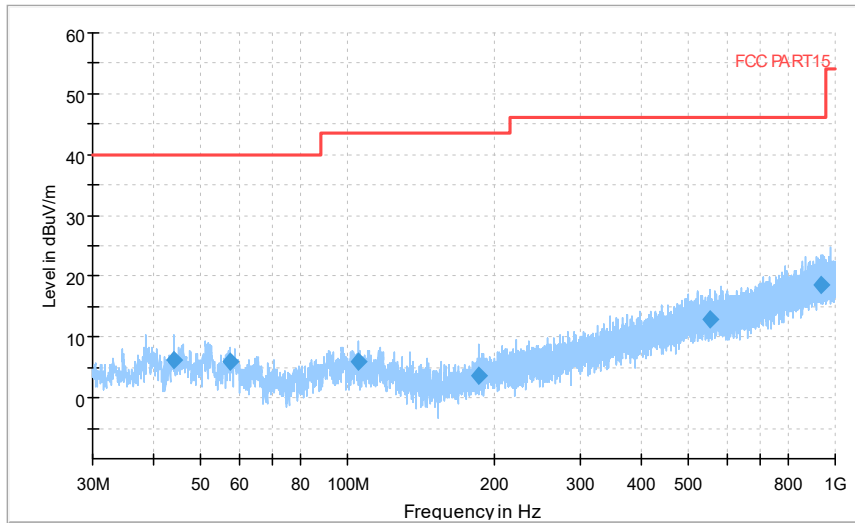

Full Spectrum

Preview Result 1-PK+   FCC PART15   Final_Result QPK

Comment

Frequency Range: 30MHz -1GHz
Detector: Av mode and PK mode
Modulation type: 802.11a