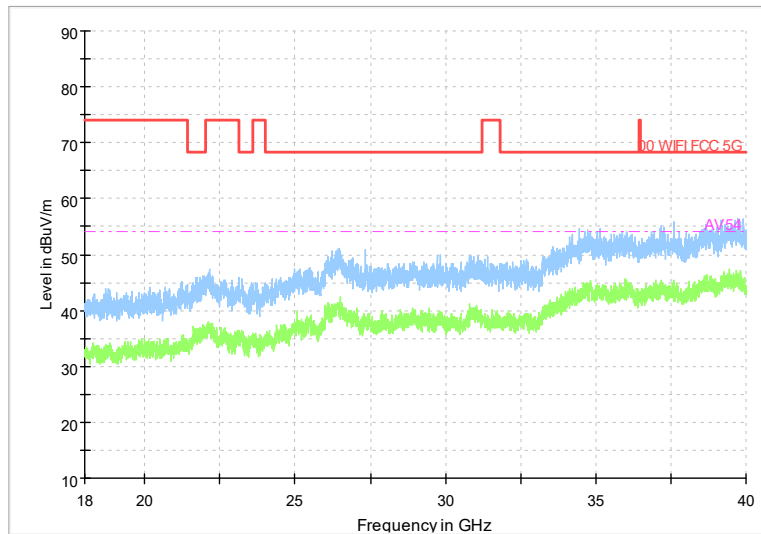

Full Spectrum

Frequency Range: 6GHz -18GHz
Detector: Av mode and PK mode
Test Mode: 802.11ac(VHT80)

Full Spectrum

Frequency Range: 18GHz -40GHz
Detector: Av mode and PK mode
Test Mode: 802.11ac(VHT80)

Full Spectrum

Preview Result 1-PK+ FCC PART15 Final_Result QPK

Comment

Frequency Range: 30MHz -1GHz
Detector: Av mode and PK mode
Test Mode: 802.11ax(HE80)

Full Spectrum

Frequency Range: 1GHz -6GHz
Detector: Av mode and PK mode
Test Mode: 802.11ax(HE80)

Full Spectrum

Frequency Range: 6GHz -18GHz
Detector: Av mode and PK mode
Test Mode: 802.11ax(HE80)

Full Spectrum

Frequency Range: 18GHz -40GHz
Detector: Av mode and PK mode
Test Mode: 802.11ax(HE80)

Carrier frequency (MHz): 5500
Channel No.:100