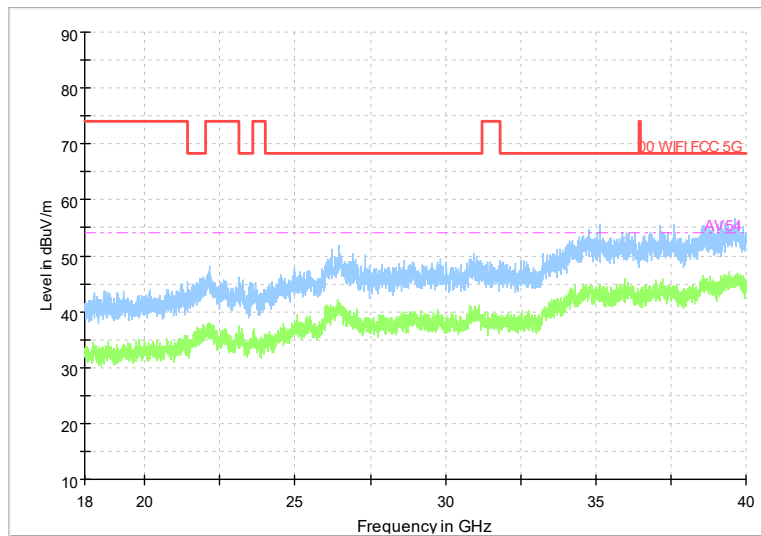

Full Spectrum

Preview Result 1-PK+ FCC PART15 Final_Result QPK

Comment

Frequency Range: 30MHz -1GHz
Detector: Av mode and PK mode
Modulation type: 802.11n(HT40)

Full Spectrum

Frequency Range: 1GHz -6GHz
Detector: Av mode and PK mode
Modulation type: 802.11n(HT40)

Full Spectrum

Frequency Range: 6GHz -18GHz
Detector: Av mode and PK mode
Modulation type: 802.11n(HT40)

Full Spectrum

Frequency Range: 18GHz -40GHz
Detector: Av mode and PK mode
Modulation type: 802.11n(HT40)