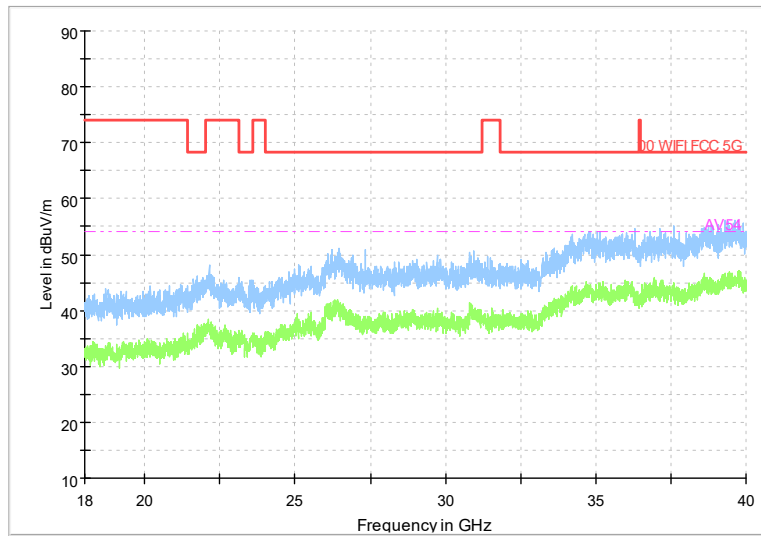

Full Spectrum

Frequency Range: 6GHz -18GHz
Detector: Av mode and PK mode
Test Mode: 802.11ax(HE80)

Full Spectrum

Frequency Range: 18GHz -40GHz
Detector: Av mode and PK mode
Test Mode: 802.11ax(HE80)

Carrier frequency (MHz): 5500
Channel No.:100

Full Spectrum

Preview Result 1-PK+ FCC PART15 Final_Result QPK

Comment

Frequency Range: 30MHz -1GHz
Detector: Av mode and PK mode
Modulation type: 802.11a

Full Spectrum

Frequency Range: 1GHz -6GHz
Detector: Av mode and PK mode
Modulation type: 802.11a

Full Spectrum

Frequency Range: 6GHz -18GHz
Detector: Av mode and PK mode
Modulation type: 802.11a

Full Spectrum

Frequency Range: 18GHz -40GHz
Detector: Av mode and PK mode
Modulation type: 802.11a

Full Spectrum