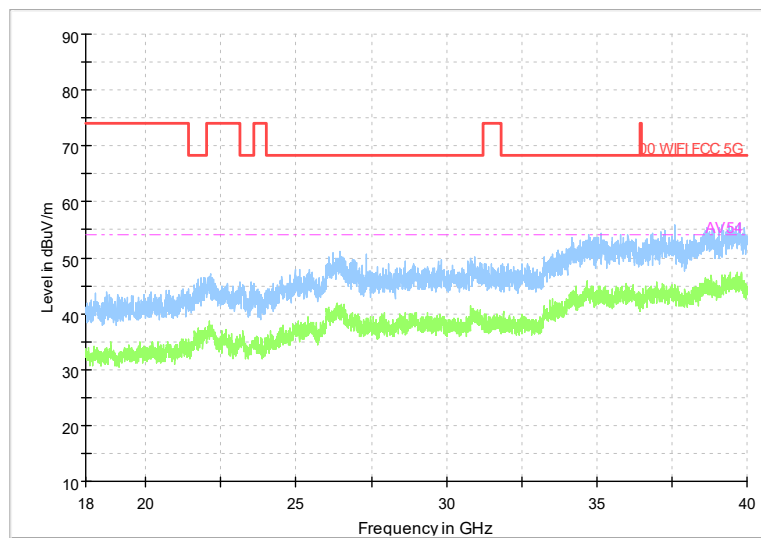

Full Spectrum

Frequency Range: 18GHz -40GHz
Detector: Av mode and PK mode
Modulation type: 802.11a