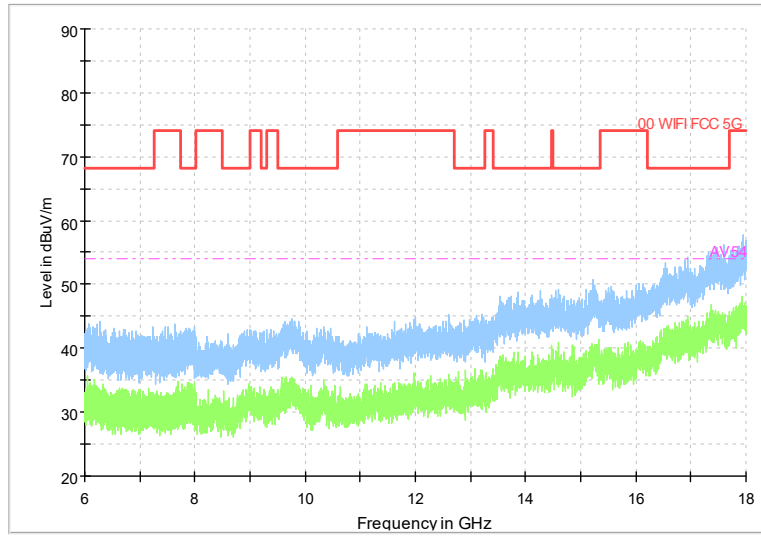

Full Spectrum

Frequency Range: 6GHz -18GHz
Detector: Av mode and PK mode
Modulation type: 802.11n(HT20)

Full Spectrum

Frequency Range: 18GHz -40GHz
Detector: Av mode and PK mode
Modulation type: 802.11n(HT20)

Full Spectrum

Preview Result 1-PK+ FCC PART15 Final_Result QPK

Comment

Frequency Range: 30MHz -1GHz
Detector: Av mode and PK mode
Test Mode: 802.11ac(VHT20)

Full Spectrum

Frequency Range: 1GHz -6GHz
Detector: Av mode and PK mode
Test Mode: 802.11ac(VHT20)

Full Spectrum

Frequency Range: 6GHz -18GHz
Detector: Av mode and PK mode
Test Mode: 802.11ac(VHT20)

Full Spectrum

Frequency Range: 18GHz -40GHz
Detector: Av mode and PK mode
Test Mode: 802.11ac(VHT20)

Full Spectrum