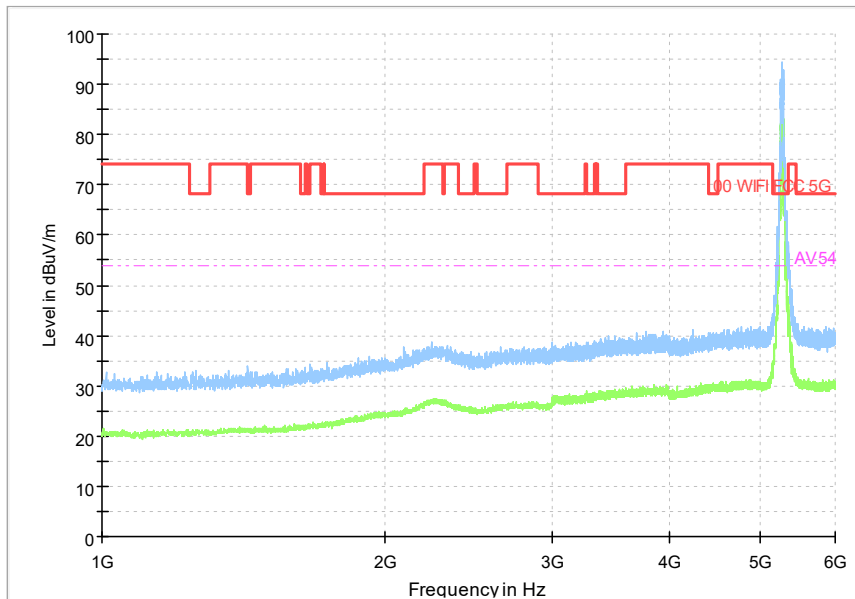

Full Spectrum

Frequency Range: 1GHz -6GHz
Detector: Av mode and PK mode
Test Mode: 802.11ax(HE 40)