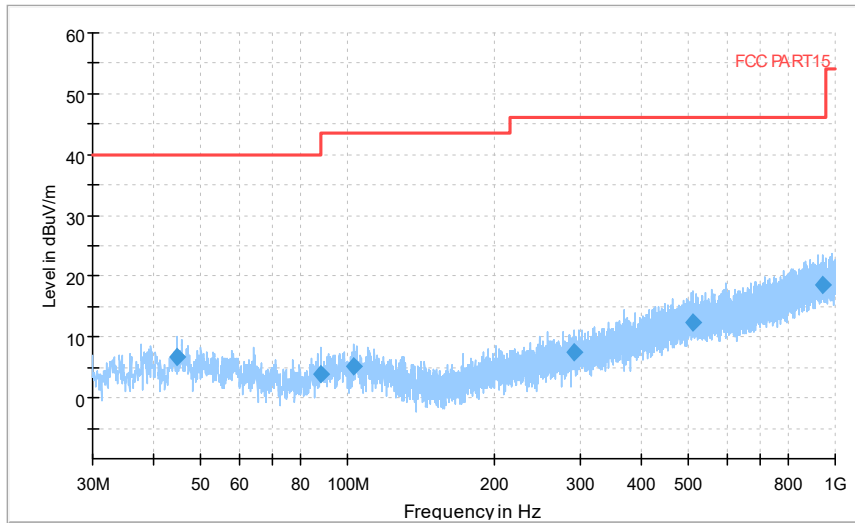

Full Spectrum

Frequency Range: 6GHz -18GHz
Detector: Av mode and PK mode
Test Mode: 802.11ac(VHT20)

Full Spectrum

Frequency Range: 18GHz -40GHz
Detector: Av mode and PK mode
Test Mode: 802.11ac(VHT20)

Full Spectrum