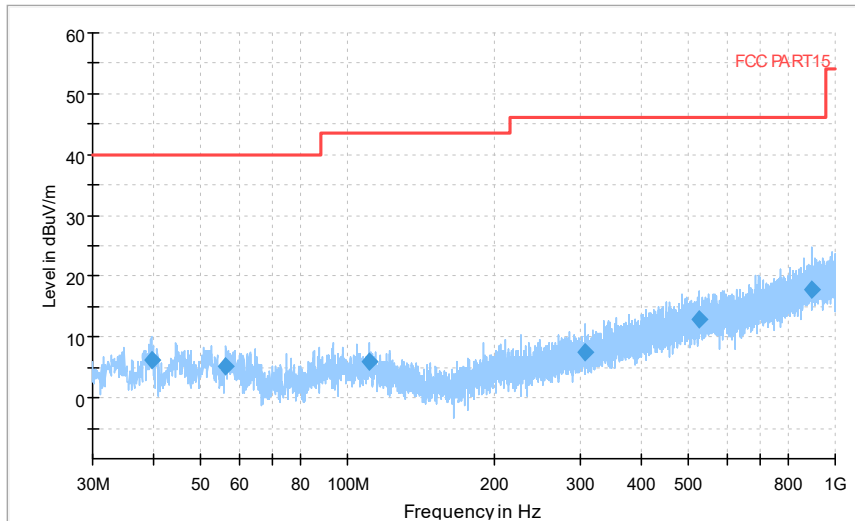

Full Spectrum

Frequency Range: 6GHz -18GHz
Detector: Av mode and PK mode
Test Mode: 802.11ac(VHT20)

Full Spectrum

Frequency Range: 18GHz -40GHz
Detector: Av mode and PK mode
Test Mode: 802.11ac(VHT20)

Full Spectrum