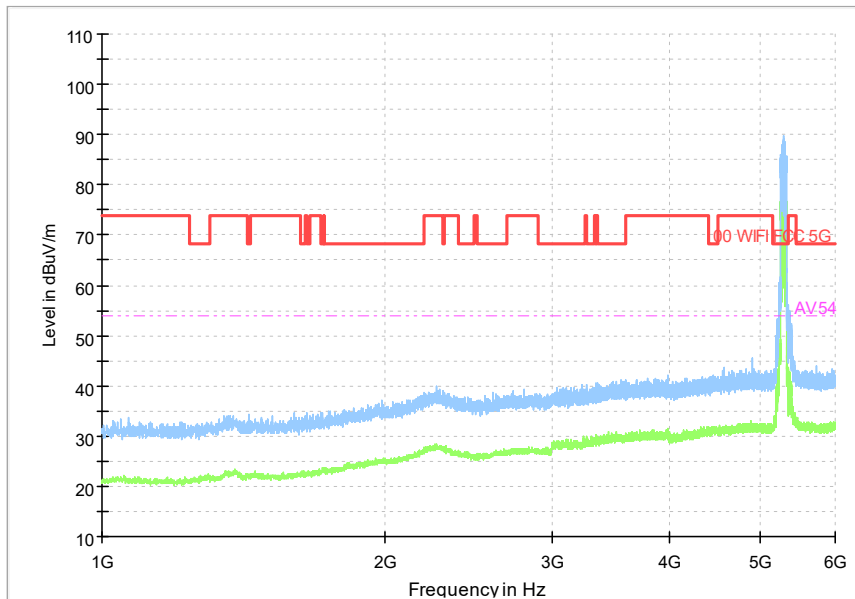

Full Spectrum

Frequency Range: 6GHz -18GHz
Detector: Av mode and PK mode
Test Mode: 802.11ac(VHT80)

Full Spectrum

Frequency Range: 18GHz -40GHz
Detector: Av mode and PK mode
Test Mode: 802.11ac(VHT80)

Full Spectrum

Preview Result 1-PK+ FCC PART15 Final_Result QPK

Comment

Frequency Range: 30MHz -1GHz
Detector: Av mode and PK mode
Test Mode: 802.11ax(HE80)

Full Spectrum

Frequency Range: 1GHz -6GHz
Detector: Av mode and PK mode
Test Mode: 802.11ax(HE80)