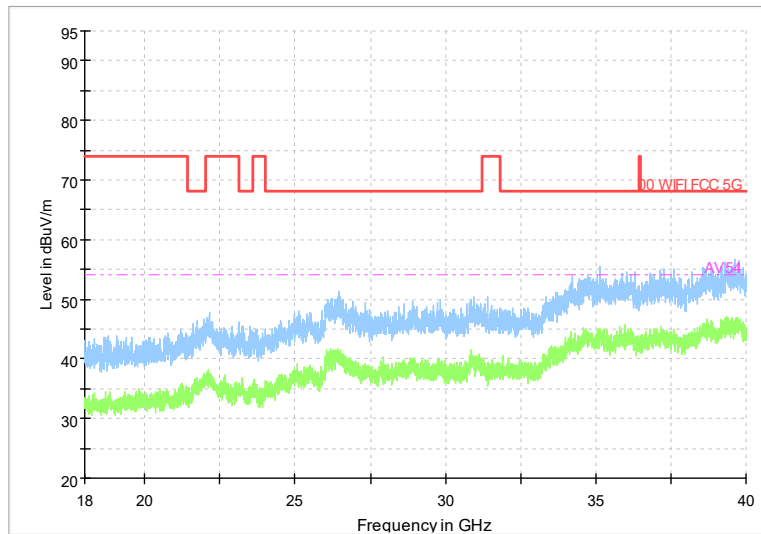

Full Spectrum

Frequency Range: 6GHz -18GHz
 Detector: Av mode and PK mode
 Modulation type: 802.11a

Full Spectrum

Frequency Range: 18GHz -40GHz
 Detector: Av mode and PK mode
 Modulation type: 802.11a

Full Spectrum

Full Spectrum

Frequency Range: 6GHz -18GHz
Detector: Av mode and PK mode
Modulation type: 802.11n(HT20)

Full Spectrum

Frequency Range: 18GHz -40GHz
Detector: Av mode and PK mode
Modulation type: 802.11n(HT20)