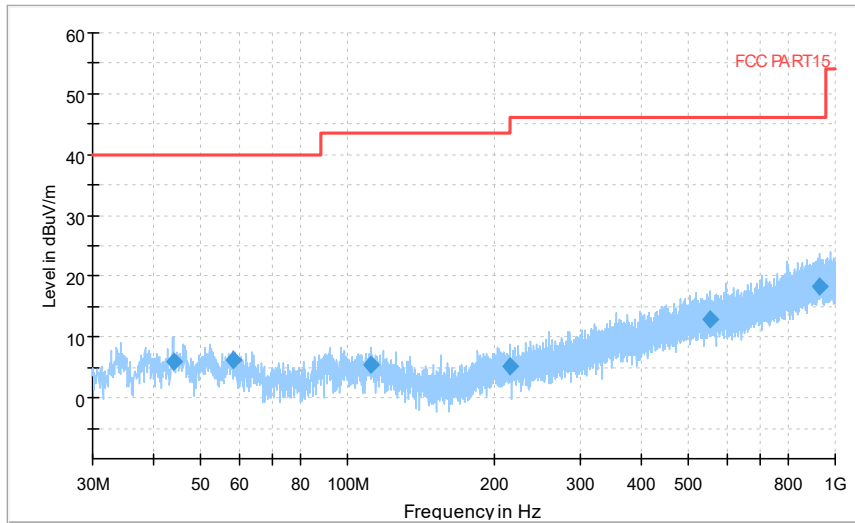

Full Spectrum

Preview Result 1-PK+   FCC PART15   Final_Result QPK

Comment

Frequency Range: 30MHz -1GHz
Detector: Av mode and PK mode
Test Mode: 802.11ac(VHT20)