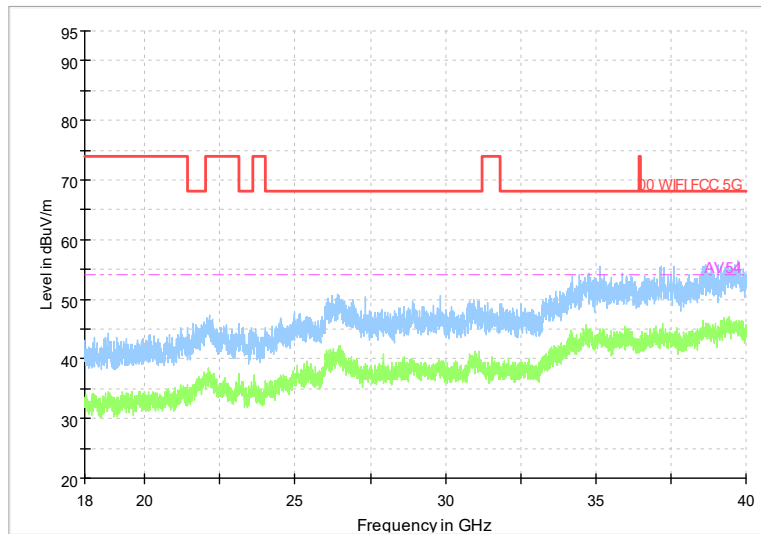

Full Spectrum

Frequency Range: 6GHz -18GHz
 Detector: Av mode and PK mode
 Modulation type: 802.11a

Full Spectrum

Frequency Range: 18GHz -40GHz
 Detector: Av mode and PK mode
 Modulation type: 802.11a

Full Spectrum

Preview Result 1-PK+ FCC PART15 Final_Result QPK

Comment

Frequency Range: 30MHz -1GHz
Detector: Av mode and PK mode
Modulation type: 802.11n(HT20)

Full Spectrum

Frequency Range: 1GHz -6GHz
Detector: Av mode and PK mode
Modulation type: 802.11n(HT20)

Full Spectrum

Frequency Range: 6GHz -18GHz
Detector: Av mode and PK mode
Modulation type: 802.11n(HT20)

Full Spectrum

Frequency Range: 18GHz -40GHz
Detector: Av mode and PK mode
Modulation type: 802.11n(HT20)