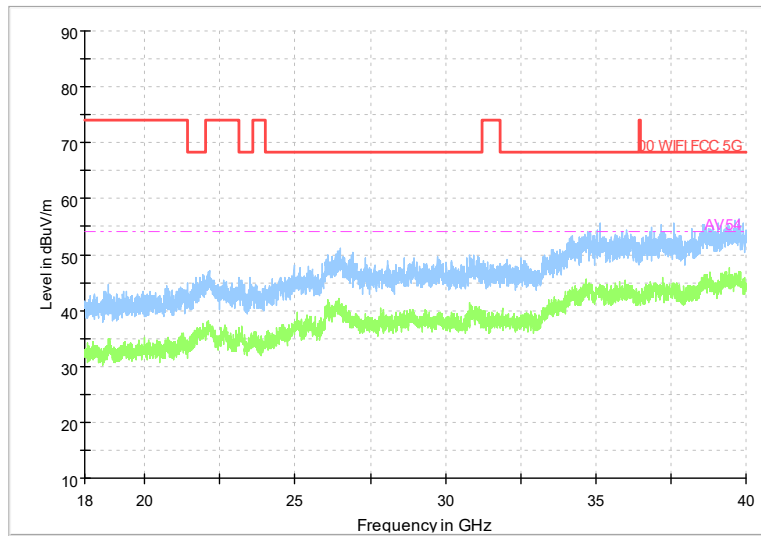

Full Spectrum

Frequency Range: 6GHz -18GHz
Detector: Av mode and PK mode
Test Mode: 802.11ac(VHT20)

Full Spectrum

Frequency Range: 18GHz -40GHz
Detector: Av mode and PK mode
Test Mode: 802.11ac(VHT20)

Full Spectrum

Preview Result 1-PK+ FCC PART15 Final_Result QPK

Comment

Frequency Range: 30MHz -1GHz
Detector: Av mode and PK mode
Test Mode: 802.11ax(HE20)

Full Spectrum

Frequency Range: 1GHz -6GHz
Detector: Av mode and PK mode
Test Mode: 802.11ax(HE20)

Full Spectrum

Frequency Range: 6GHz -18GHz
Detector: Av mode and PK mode
Test Mode: 802.11ax(HE20)

Full Spectrum

Frequency Range: 18GHz -40GHz
Detector: Av mode and PK mode
Test Mode: 802.11ax(HE20)

Carrier frequency (MHz): 5270
Channel No.:54