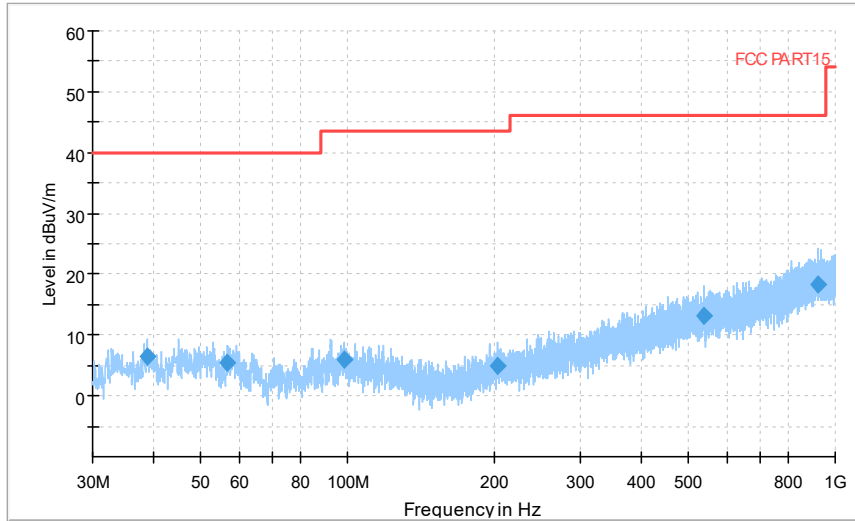

Full Spectrum

Frequency Range: 6GHz -18GHz
 Detector: Av mode and PK mode
 Modulation type: 802.11a

Full Spectrum

Frequency Range: 18GHz -40GHz
 Detector: Av mode and PK mode
 Modulation type: 802.11a

Full Spectrum