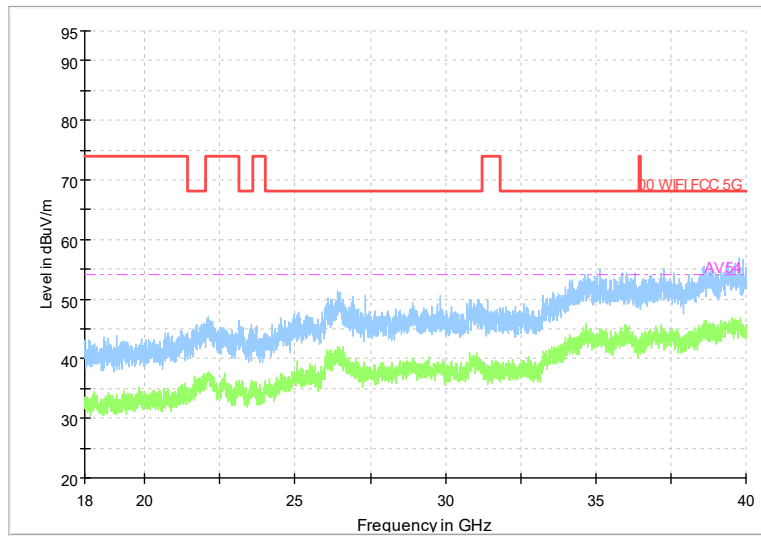

Full Spectrum

Frequency Range: 6GHz -18GHz
Detector: Av mode and PK mode
Test Mode: 802.11ax(HE20)

Full Spectrum

Frequency Range: 18GHz -40GHz
Detector: Av mode and PK mode
Test Mode: 802.11ax(HE20)

Carrier frequency (MHz): 5300
Channel No.:60

Full Spectrum

Preview Result 1-PK+ FCC PART15 Final_Result QPK

Comment

Frequency Range: 30MHz -1GHz
Detector: Av mode and PK mode
Modulation type: 802.11a

Full Spectrum

Frequency Range: 1GHz -6GHz
Detector: Av mode and PK mode
Modulation type: 802.11a

Full Spectrum

Frequency Range: 6GHz -18GHz
Detector: Av mode and PK mode
Modulation type: 802.11a

Full Spectrum

Frequency Range: 18GHz -40GHz
Detector: Av mode and PK mode
Modulation type: 802.11a

Full Spectrum