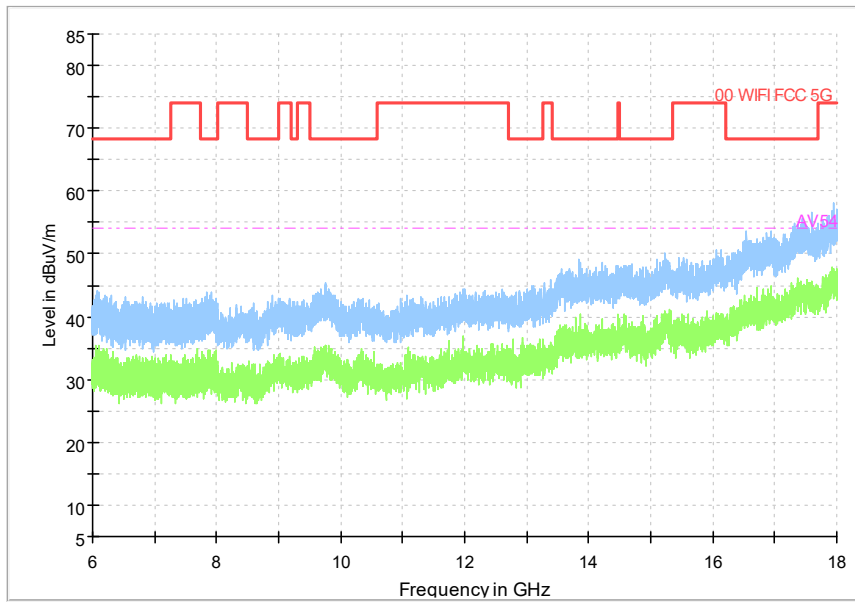

Full Spectrum

Frequency Range: 6GHz -18GHz
Detector: Av mode and PK mode
Test Mode: 802.11ac(VHT40)

Full Spectrum

Frequency Range: 18GHz -40GHz
Detector: Av mode and PK mode
Test Mode: 802.11ac(VHT40)

Full Spectrum

Preview Result 1-PK+ FCC PART15 Final_Result QPK

Comment

Frequency Range: 30MHz -1GHz
Detector: Av mode and PK mode
Test Mode: 802.11ax(HE 40)

Full Spectrum

Frequency Range: 1GHz -6GHz
Detector: Av mode and PK mode
Test Mode: 802.11ax(HE 40)

Full Spectrum

Frequency Range: 6GHz -18GHz
Detector: Av mode and PK mode
Test Mode: 802.11ax(HE 40)

Full Spectrum

Frequency Range: 18GHz -40GHz
Detector: Av mode and PK mode
Test Mode: 802.11ax(HE40)

Carrier frequency (MHz): 5290
Channel No.:58