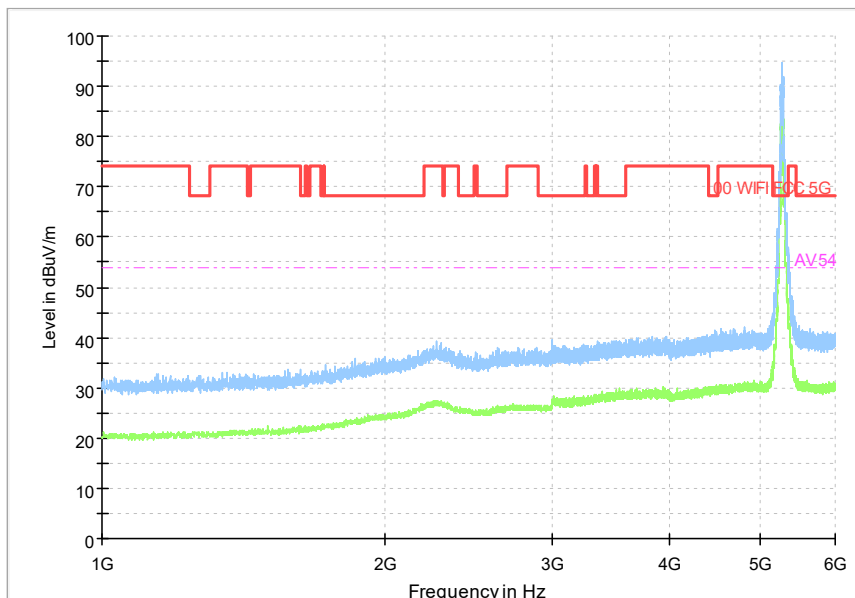

Full Spectrum

Frequency Range: 1GHz -6GHz
Detector: Av mode and PK mode
Test Mode: 802.11ac(VHT40)