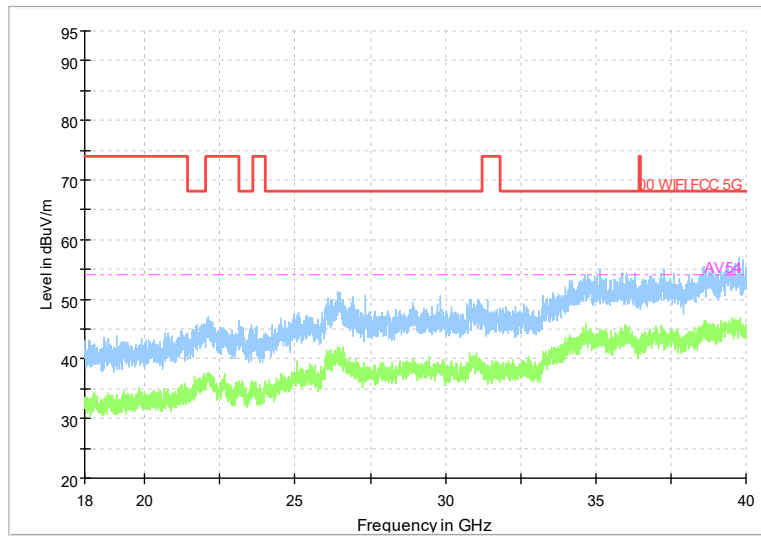

Full Spectrum

Frequency Range: 6GHz -18GHz
Detector: Av mode and PK mode
Test Mode: 802.11ac(VHT20)

Full Spectrum

Frequency Range: 18GHz -40GHz
Detector: Av mode and PK mode
Test Mode: 802.11ac(VHT20)

Full Spectrum

Preview Result 1-PK+ FCC PART15 Final_Result QPK

Comment

Frequency Range: 30MHz -1GHz
Detector: Av mode and PK mode
Test Mode: 802.11ax(HE20)

Full Spectrum

Frequency Range: 1GHz -6GHz
Detector: Av mode and PK mode
Test Mode: 802.11ax(HE20)

Full Spectrum

Frequency Range: 6GHz -18GHz
Detector: Av mode and PK mode
Test Mode: 802.11ax(HE20)

Full Spectrum

Frequency Range: 18GHz -40GHz
Detector: Av mode and PK mode
Test Mode: 802.11ax(HE20)

Carrier frequency (MHz): 5300
Channel No.:60