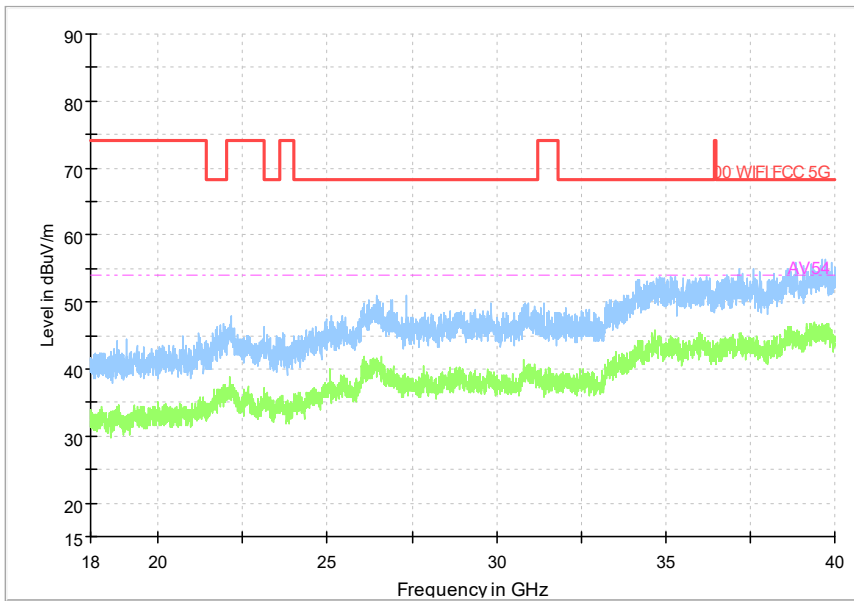

Full Spectrum

Frequency Range: 6GHz -18GHz
Detector: Av mode and PK mode
Modulation type: 802.11n(HT20)

Full Spectrum

Frequency Range: 18GHz -40GHz
Detector: Av mode and PK mode
Modulation type: 802.11n(HT20)

Full Spectrum

Preview Result 1-PK+ FCC PART15 Final_Result QPK

Comment

Frequency Range: 30MHz -1GHz
Detector: Av mode and PK mode
Test Mode: 802.11ac(VHT20)

Full Spectrum

Frequency Range: 1GHz -6GHz
Detector: Av mode and PK mode
Test Mode: 802.11ac(VHT20)

Full Spectrum

Frequency Range: 6GHz -18GHz
Detector: Av mode and PK mode
Test Mode: 802.11ac(VHT20)

Full Spectrum

Frequency Range: 18GHz -40GHz
Detector: Av mode and PK mode
Test Mode: 802.11ac(VHT20)

Full Spectrum