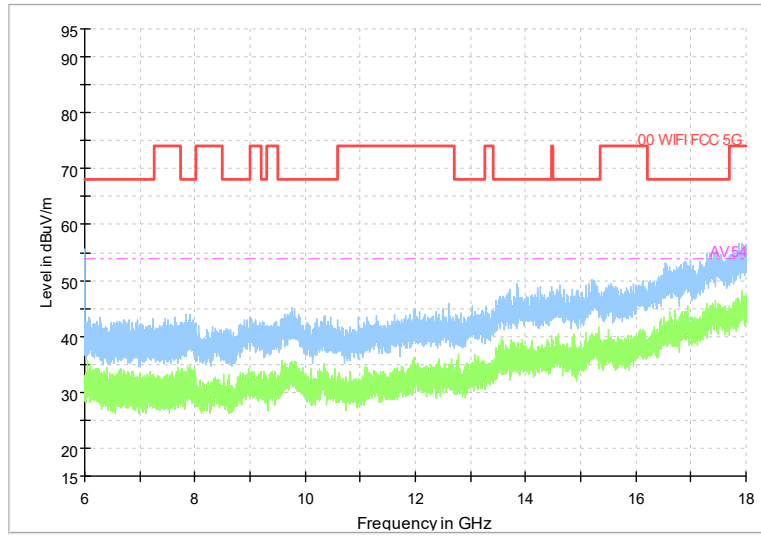

Full Spectrum

Preview Result 1-PK+ FCC PART15 Final_Result QPK

Comment

Frequency Range: 30MHz -1GHz
Detector: Av mode and PK mode
Modulation type: 802.11n(HT40)

Full Spectrum

Frequency Range: 1GHz -6GHz
Detector: Av mode and PK mode
Modulation type: 802.11n(HT40)

Full Spectrum

Frequency Range: 6GHz -18GHz
Detector: Av mode and PK mode
Modulation type: 802.11n(HT40)

Full Spectrum

Frequency Range: 18GHz -40GHz
Detector: Av mode and PK mode
Modulation type: 802.11n(HT40)