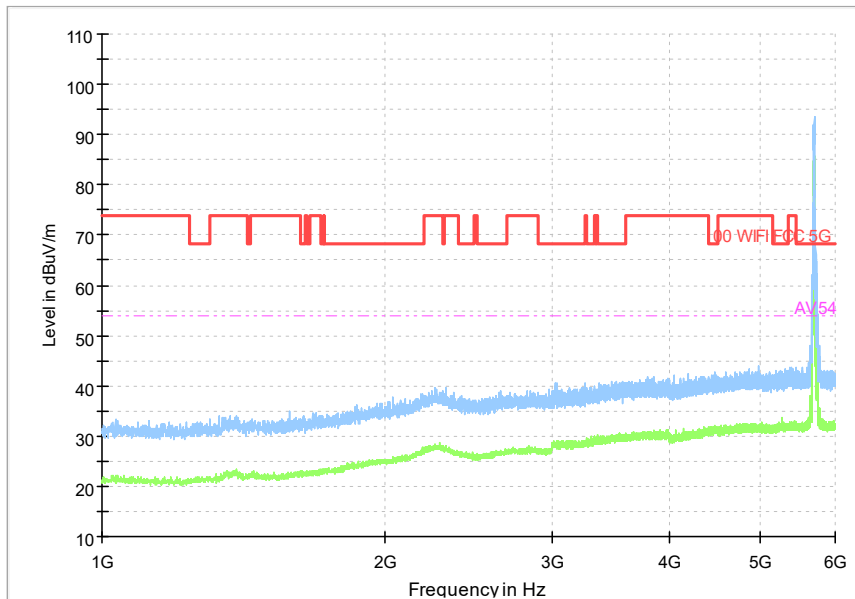

Full Spectrum

Frequency Range: 6GHz -18GHz
 Detector: Av mode and PK mode
 Test Mode: 802.11ax(HE20)

Full Spectrum

Frequency Range: 18GHz -40GHz
 Detector: Av mode and PK mode
 Test Mode: 802.11ax(HE20)

Carrier frequency (MHz): 5700
 Channel No.:140

Full Spectrum

Preview Result 1-PK+ FCC PART15 Final_Result QPK

Comment

Frequency Range: 30MHz -1GHz
Detector: Av mode and PK mode
Modulation type: 802.11a

Full Spectrum

Frequency Range: 1GHz -6GHz
Detector: Av mode and PK mode
Modulation type: 802.11a