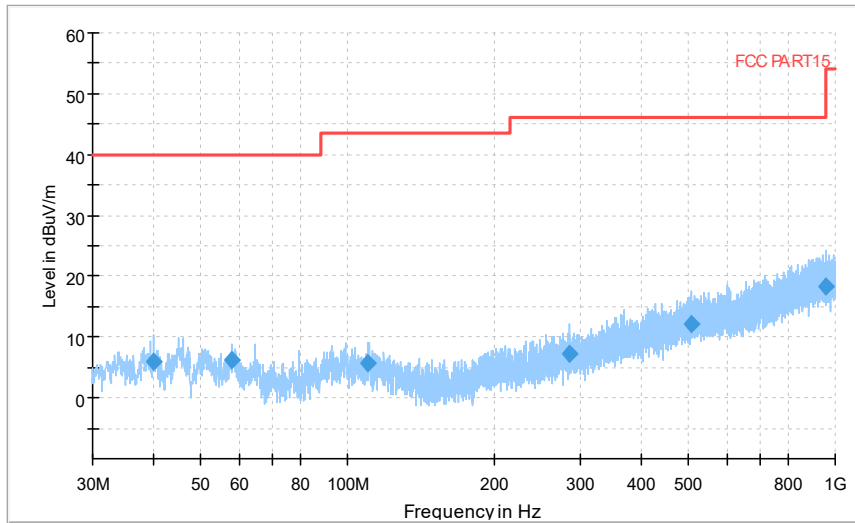

Full Spectrum

Preview Result 1-PK+   FCC PART15   Final_Result QPK

Comment

Frequency Range: 30MHz -1GHz
Detector: Av mode and PK mode
Test Mode: 802.11ax(HE20)