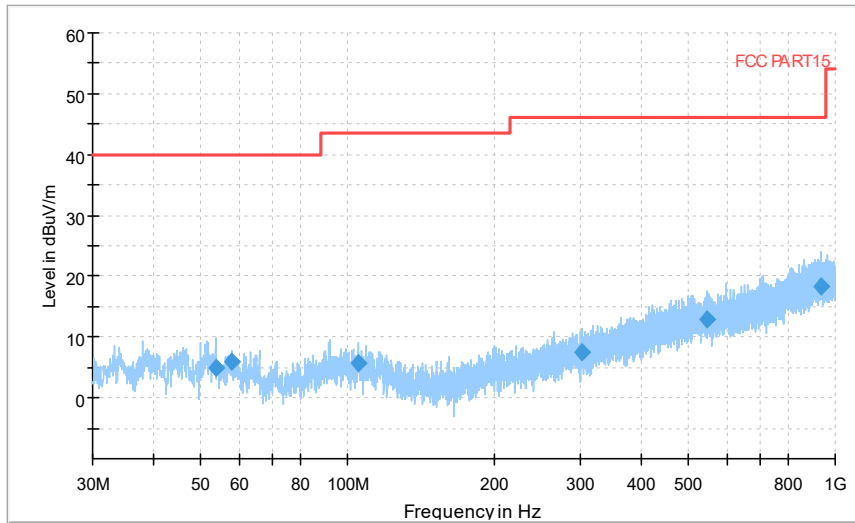

Full Spectrum

Preview Result 1-PK+   FCC PART15   Final_Result QPK

Comment

Frequency Range: 30MHz -1GHz
Detector: Av mode and PK mode
Test Mode: 802.11ac(VHT20)