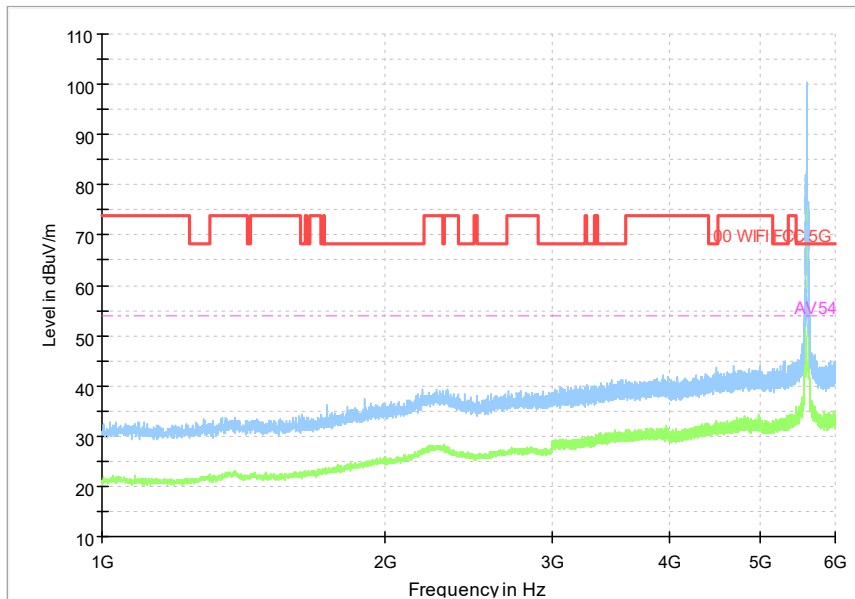

Full Spectrum

Comment

Frequency Range: 30MHz -1GHz
Detector: Av mode and PK mode
Modulation type: 802.11a

Full Spectrum

Frequency Range: 1GHz -6GHz
Detector: Av mode and PK mode
Modulation type: 802.11a

Full Spectrum

Frequency Range: 6GHz -18GHz
Detector: Av mode and PK mode
Modulation type: 802.11a

Full Spectrum

Frequency Range: 18GHz -40GHz
Detector: Av mode and PK mode
Modulation type: 802.11a

Full Spectrum

Preview Result 1-PK+ FCC PART15 Final_Result QPK

Comment

Frequency Range: 30MHz -1GHz
Detector: Av mode and PK mode
Modulation type: 802.11n(HT20)

Full Spectrum

Frequency Range: 1GHz -6GHz
Detector: Av mode and PK mode
Modulation type: 802.11n(HT20)

Full Spectrum

Frequency Range: 6GHz -18GHz
Detector: Av mode and PK mode
Modulation type: 802.11n(HT20)

Full Spectrum

Frequency Range: 18GHz -40GHz
Detector: Av mode and PK mode
Modulation type: 802.11n(HT20)

Full Spectrum