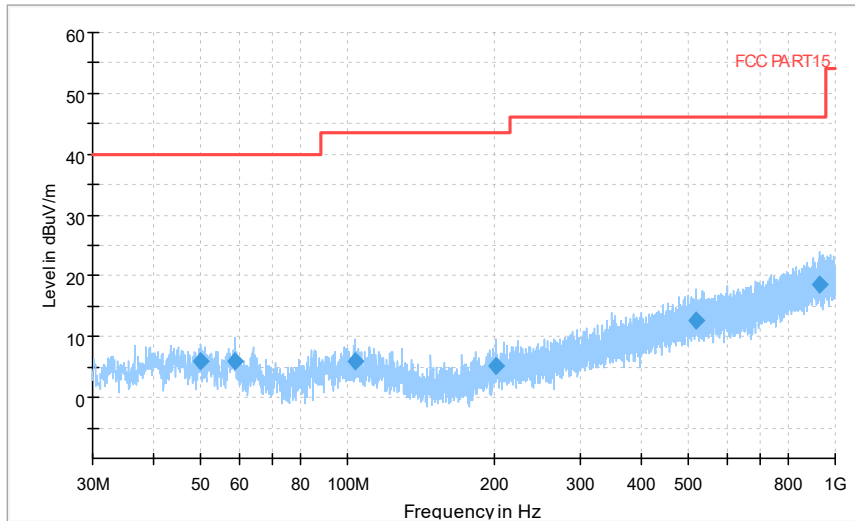

Carrier frequency (MHz): 5270
Channel No.:54

Full Spectrum

Preview Result 1-PK+   FCC PART15   Final_Result QPK

Comment

Frequency Range: 30MHz -1GHz
Detector: Av mode and PK mode
Modulation type: 802.11n(HT40)