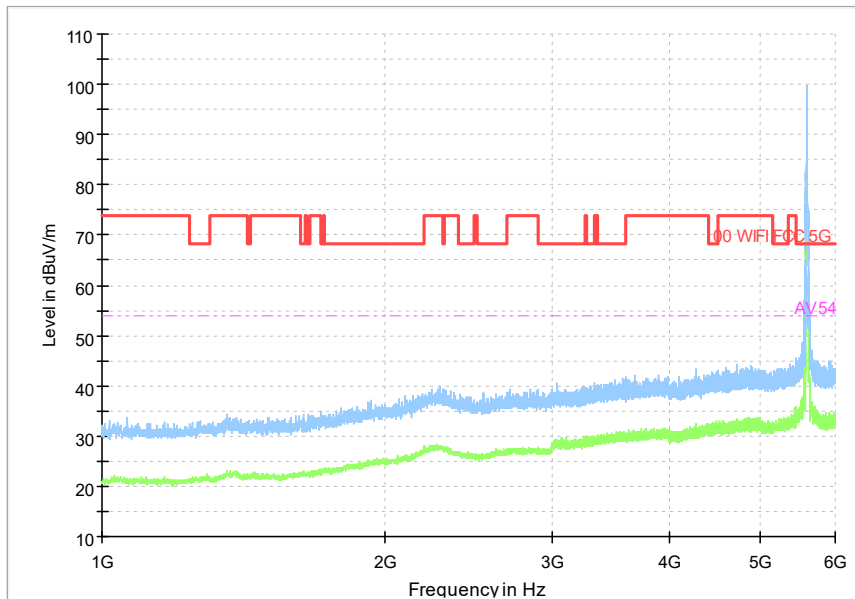

Full Spectrum

Frequency Range: 1GHz -6GHz
Detector: Av mode and PK mode
Test Mode: 802.11ac(VHT20)