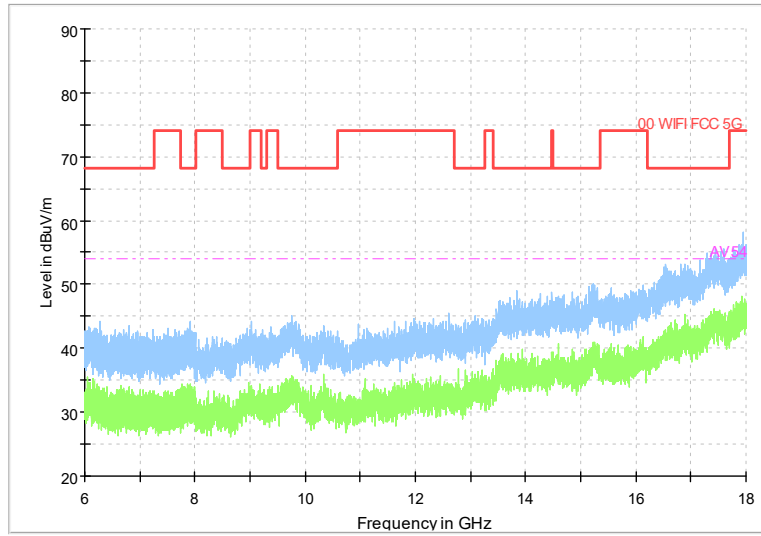

Full Spectrum

Frequency Range: 6GHz -18GHz
 Detector: Av mode and PK mode
 Modulation type: 802.11a

Full Spectrum

Frequency Range: 18GHz -40GHz
 Detector: Av mode and PK mode
 Modulation type: 802.11a

Full Spectrum

Preview Result 1-PK+ FCC PART15 Final_Result QPK

Comment

Frequency Range: 30MHz -1GHz
Detector: Av mode and PK mode
Modulation type: 802.11n(HT20)

Full Spectrum

Frequency Range: 1GHz -6GHz
Detector: Av mode and PK mode
Modulation type: 802.11n(HT20)

Full Spectrum

Frequency Range: 6GHz -18GHz
Detector: Av mode and PK mode
Modulation type: 802.11n(HT20)

Full Spectrum

Frequency Range: 18GHz -40GHz
Detector: Av mode and PK mode
Modulation type: 802.11n(HT20)