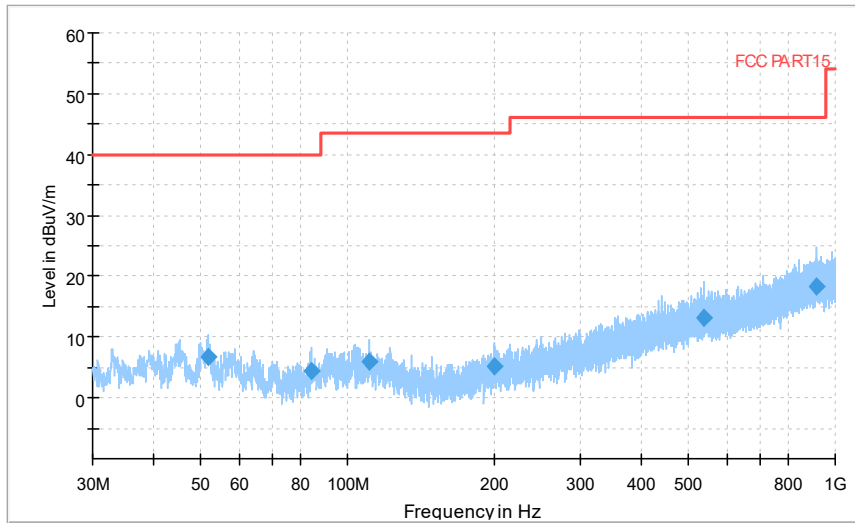

Full Spectrum

Preview Result 1-PK+   FCC PART15   Final_Result QPK

Comment

Frequency Range: 30MHz -1GHz
Detector: Av mode and PK mode
Modulation type: 802.11n(HT20)