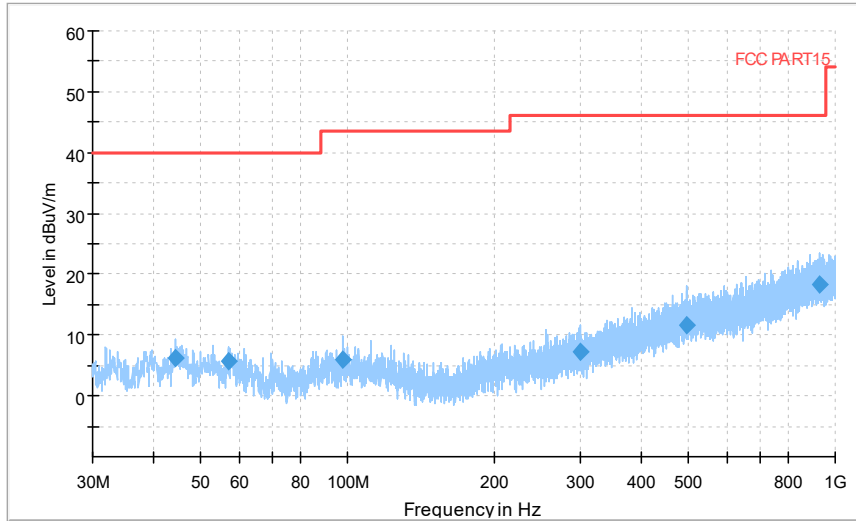

Full Spectrum

Preview Result 1-PK+   FCC PART15   Final_Result QPK

Comment

Frequency Range: 30MHz -1GHz
Detector: Av mode and PK mode
Test Mode: 802.11ac(VHT80)