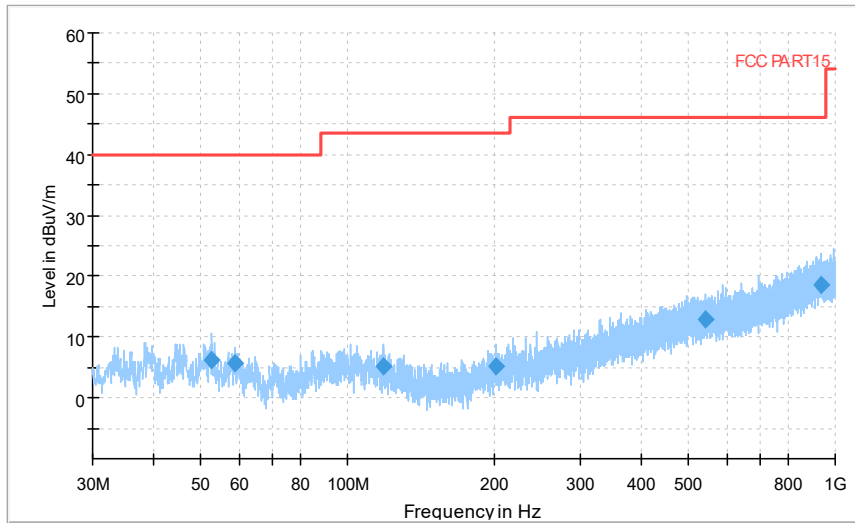

Full Spectrum

Frequency Range: 6GHz -18GHz
Detector: Av mode and PK mode
Test Mode: 802.11ac(VHT20)

Full Spectrum

Frequency Range: 18GHz -40GHz
Detector: Av mode and PK mode
Test Mode: 802.11ac(VHT20)

Full Spectrum