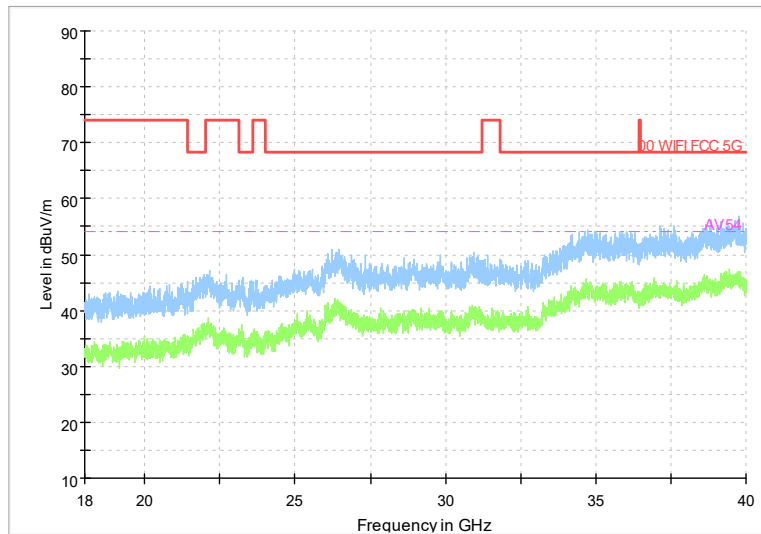

Frequency Range: 6GHz -18GHz
Detector: Av mode and PK mode
Modulation type: 802.11a

Full Spectrum

Frequency Range: 18GHz -40GHz
Detector: Av mode and PK mode
Modulation type: 802.11a

Full Spectrum

Preview Result 1-PK+ FCC PART15 Final_Result QPK

Comment

Frequency Range: 30MHz -1GHz
Detector: Av mode and PK mode
Modulation type: 802.11n(HT20)

Full Spectrum

Frequency Range: 1GHz -6GHz
Detector: Av mode and PK mode
Modulation type: 802.11n(HT20)

Full Spectrum

Frequency Range: 6GHz -18GHz
Detector: Av mode and PK mode
Modulation type: 802.11n(HT20)

Full Spectrum

Frequency Range: 18GHz -40GHz
Detector: Av mode and PK mode
Modulation type: 802.11n(HT20)

Full Spectrum