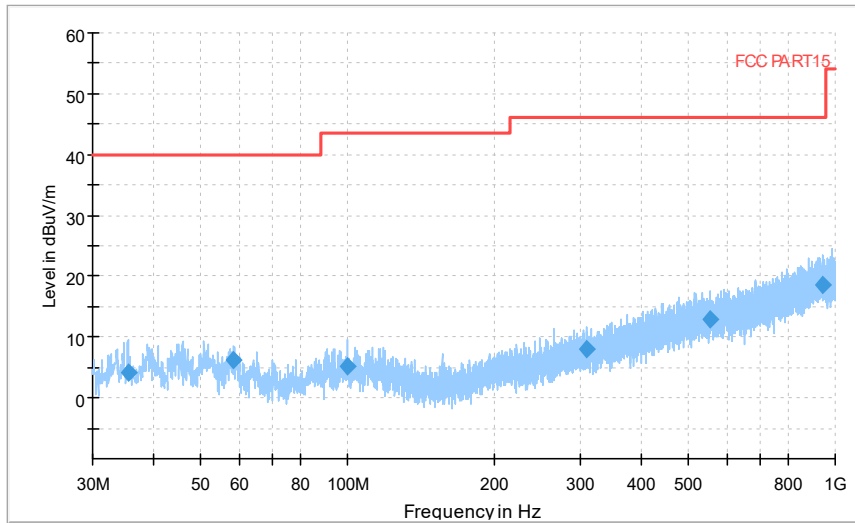

Full Spectrum

Preview Result 1-PK+   FCC PART15   Final_Result QPK

Comment

Frequency Range: 30MHz -1GHz
Detector: Av mode and PK mode
Test Mode: 802.11ac(VHT20)