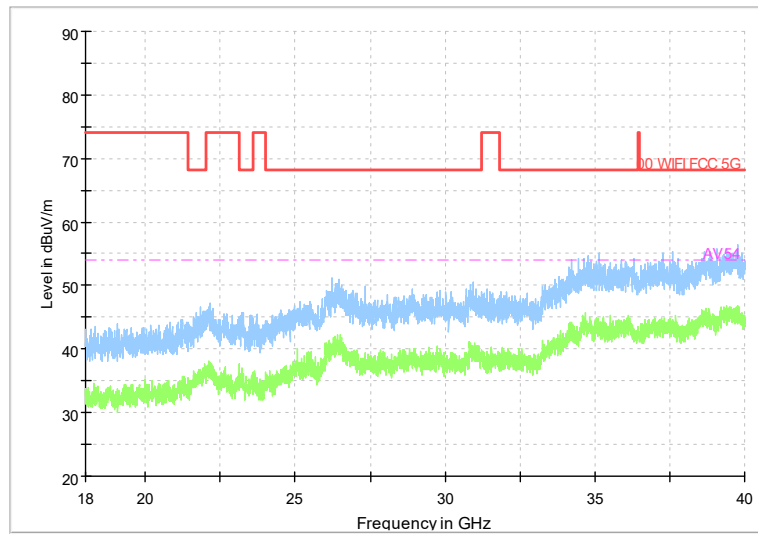

Frequency Range: 6GHz -18GHz
Detector: Av mode and PK mode
Test Mode: 802.11ac(VHT20)

Full Spectrum

Frequency Range: 18GHz -40GHz
Detector: Av mode and PK mode
Test Mode: 802.11ac(VHT20)

Full Spectrum

Preview Result 1-PK+ FCC PART15 Final_Result QPK

Comment

Frequency Range: 30MHz -1GHz
Detector: Av mode and PK mode
Test Mode: 802.11ax(HE20)

Full Spectrum

Frequency Range: 1GHz -6GHz
Detector: Av mode and PK mode
Test Mode: 802.11ax(HE20)

Full Spectrum

Frequency Range: 6GHz -18GHz
Detector: Av mode and PK mode
Test Mode: 802.11ax(HE20)

Full Spectrum

Frequency Range: 18GHz -40GHz
Detector: Av mode and PK mode
Test Mode: 802.11ax(HE20)

Carrier frequency (MHz): 5600
Channel No.:120