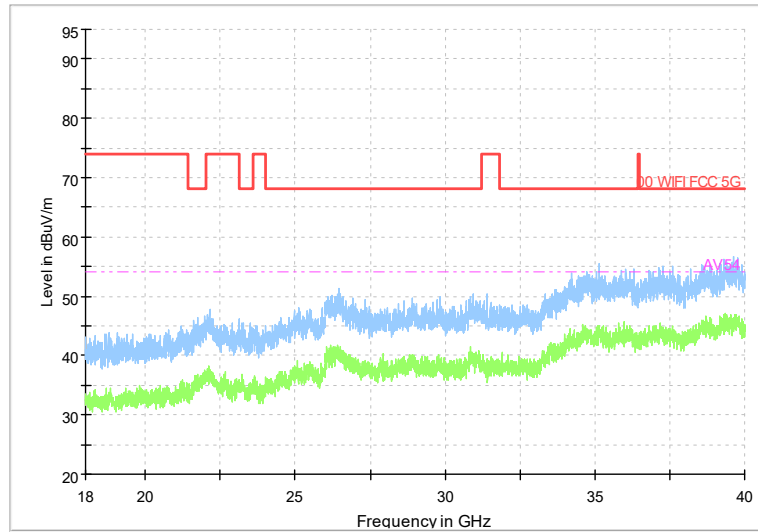

Full Spectrum

Frequency Range: 6GHz -18GHz
Detector: Av mode and PK mode
Modulation type: 802.11a

Full Spectrum

Frequency Range: 18GHz -40GHz
Detector: Av mode and PK mode
Modulation type: 802.11a

Full Spectrum

Preview Result 1-PK+ FCC PART15 Final_Result QPK

Comment

Frequency Range: 30MHz -1GHz
Detector: Av mode and PK mode
Modulation type: 802.11n(HT20)

Full Spectrum

Frequency Range: 1GHz -6GHz
Detector: Av mode and PK mode
Modulation type: 802.11n(HT20)

Full Spectrum

Frequency Range: 6GHz -18GHz
Detector: Av mode and PK mode
Modulation type: 802.11n(HT20)

Full Spectrum

Frequency Range: 18GHz -40GHz
Detector: Av mode and PK mode
Modulation type: 802.11n(HT20)