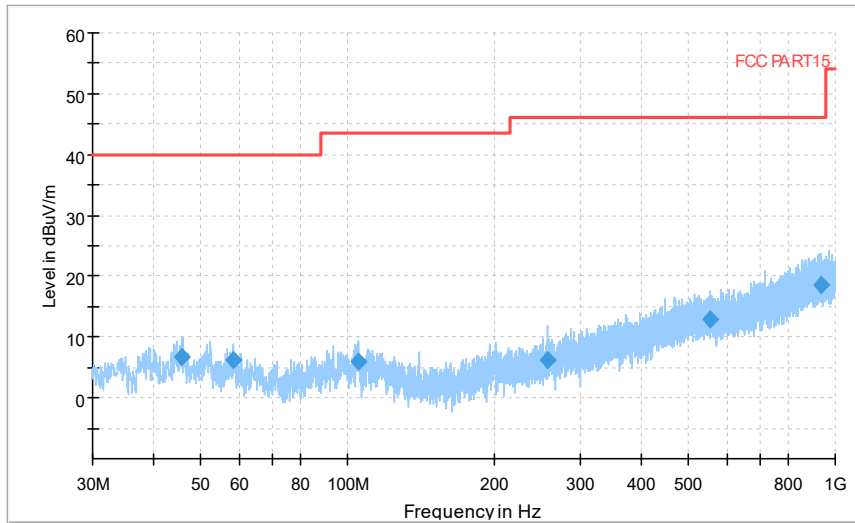

Full Spectrum

Frequency Range: 6GHz -18GHz
Detector: Av mode and PK mode
Test Mode: 802.11ac(VHT80)

Full Spectrum

Frequency Range: 18GHz -40GHz
Detector: Av mode and PK mode
Test Mode: 802.11ac(VHT80)

Full Spectrum