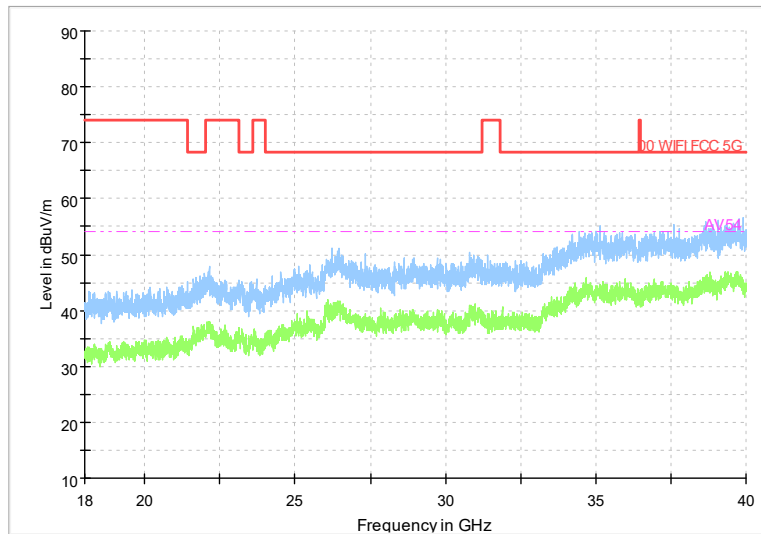

Full Spectrum

Frequency Range: 6GHz -18GHz
Detector: Av mode and PK mode
Modulation type: 802.11n(HT40)

Full Spectrum

Frequency Range: 18GHz -40GHz
Detector: Av mode and PK mode
Modulation type: 802.11n(HT40)

Full Spectrum

Preview Result 1-PK+ FCC PART15 Final_Result QPK

Comment

Frequency Range: 30MHz -1GHz
Detector: Av mode and PK mode
Test Mode: 802.11ac(VHT40)

Full Spectrum

Frequency Range: 1GHz -6GHz
Detector: Av mode and PK mode
Test Mode: 802.11ac(VHT40)

Full Spectrum

Frequency Range: 6GHz -18GHz
Detector: Av mode and PK mode
Test Mode: 802.11ac(VHT40)

Full Spectrum

Frequency Range: 18GHz -40GHz
Detector: Av mode and PK mode
Test Mode: 802.11ac(VHT40)

Full Spectrum