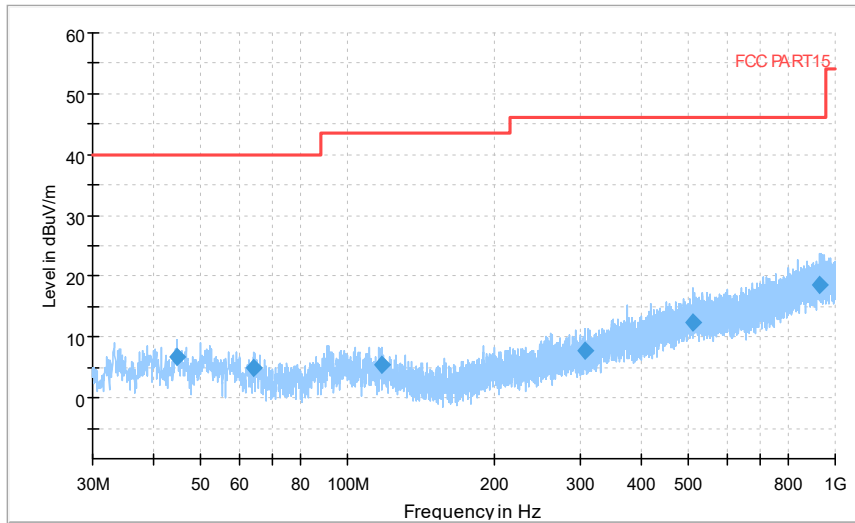

Full Spectrum

Frequency Range: 6GHz -18GHz
Detector: Av mode and PK mode
Test Mode: 802.11ac(VHT40)

Full Spectrum

Frequency Range: 18GHz -40GHz
Detector: Av mode and PK mode
Test Mode: 802.11ac(VHT40)

Full Spectrum