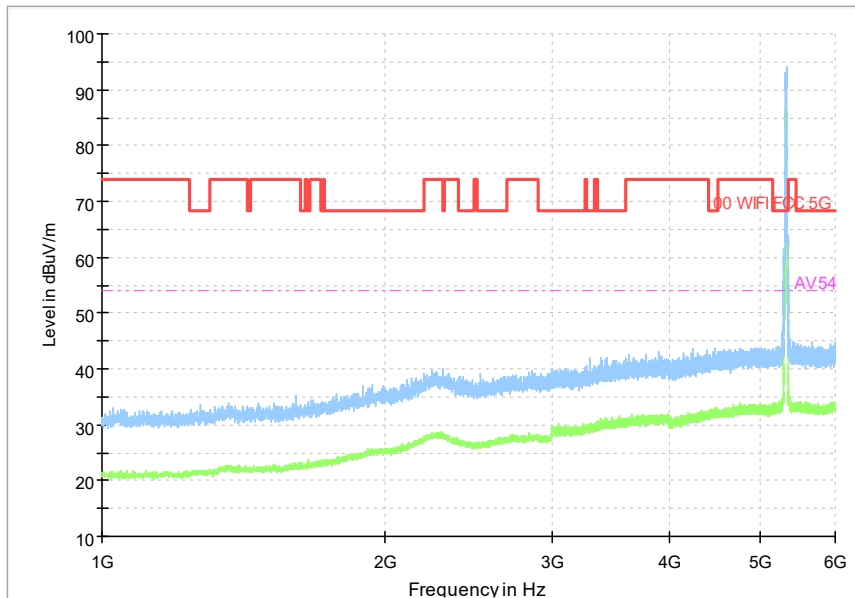

Full Spectrum

Frequency Range: 6GHz -18GHz
Detector: Av mode and PK mode
Test Mode: 802.11ax(HE20)

Full Spectrum

Frequency Range: 18GHz -40GHz
Detector: Av mode and PK mode
Test Mode: 802.11ax(HE20)

Carrier frequency (MHz): 5320
Channel No.:64

Full Spectrum

Comment

Frequency Range: 30MHz -1GHz
Detector: Av mode and PK mode
Modulation type: 802.11a

Full Spectrum

Frequency Range: 1GHz -6GHz
Detector: Av mode and PK mode
Modulation type: 802.11a

Full Spectrum