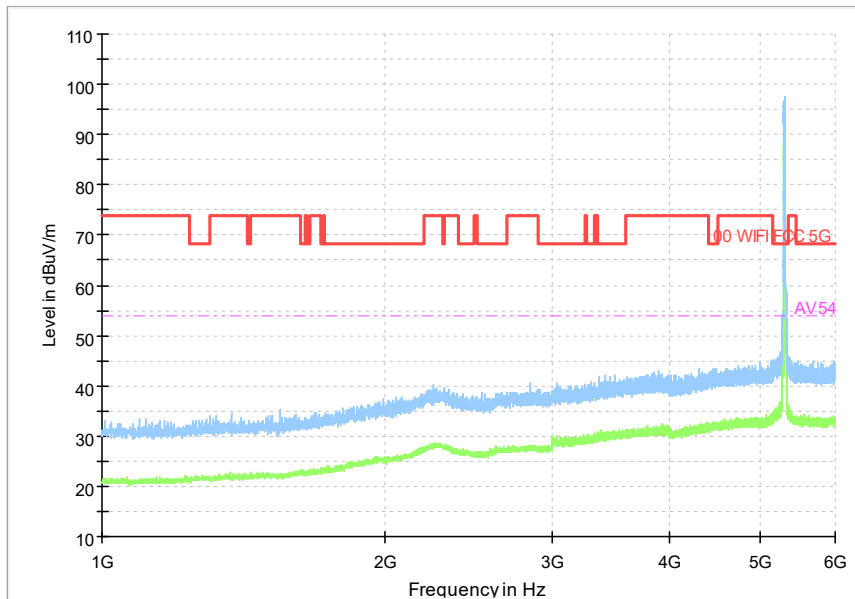

Full Spectrum

Frequency Range: 1GHz -6GHz
Detector: Av mode and PK mode
Test Mode: 802.11ax(HE20)