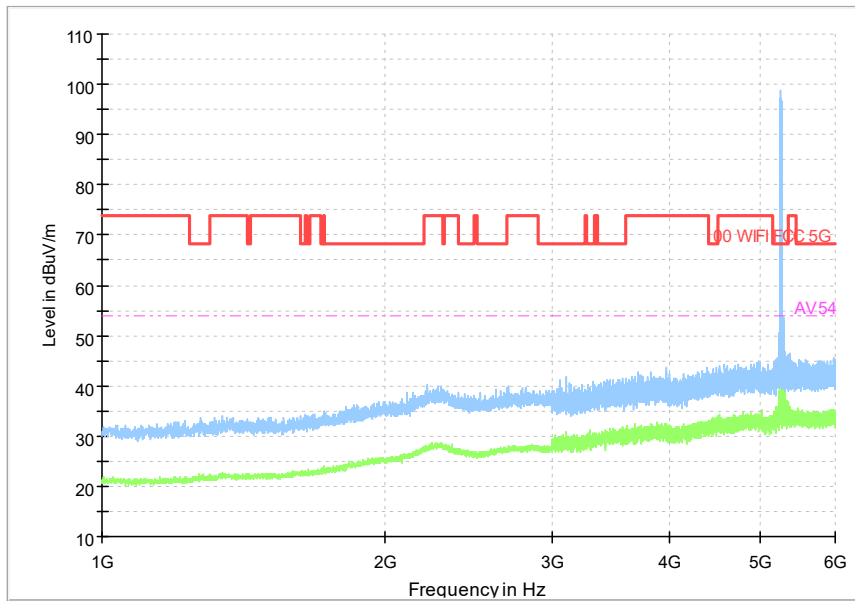

Full Spectrum

Frequency Range: 1GHz -6GHz
Detector: Av mode and PK mode
Test Mode: 802.11ax(HE20)