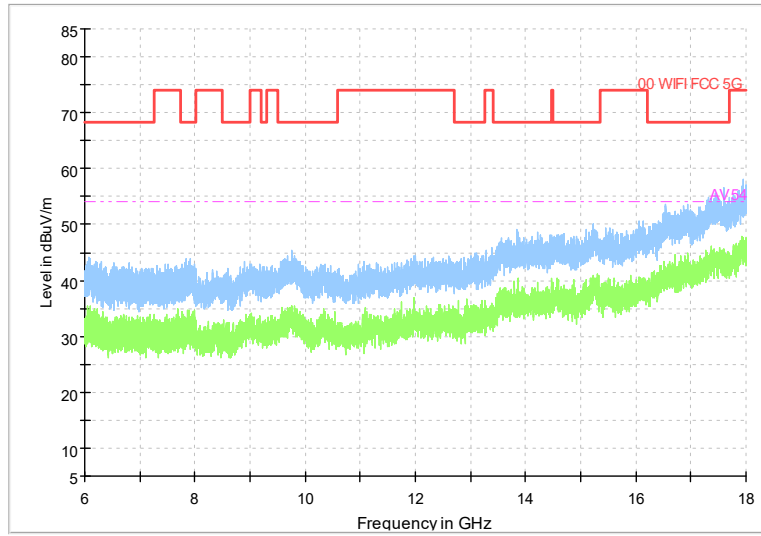

Full Spectrum

Frequency Range: 6GHz -18GHz
Detector: Av mode and PK mode
Test Mode: 802.11ax(HE20)

Full Spectrum

Frequency Range: 18GHz -40GHz
Detector: Av mode and PK mode
Test Mode: 802.11ax(HE20)

Carrier frequency (MHz): 5320
Channel No.:64

Full Spectrum

Comment

Frequency Range: 30MHz -1GHz
Detector: Av mode and PK mode
Modulation type: 802.11a

Full Spectrum

Frequency Range: 1GHz -6GHz
Detector: Av mode and PK mode
Modulation type: 802.11a

Full Spectrum

Frequency Range: 6GHz -18GHz
Detector: Av mode and PK mode
Modulation type: 802.11a

Full Spectrum

Frequency Range: 18GHz -40GHz
Detector: Av mode and PK mode
Modulation type: 802.11a

Full Spectrum

Preview Result 1-PK+ FCC PART15 Final_Result QPK