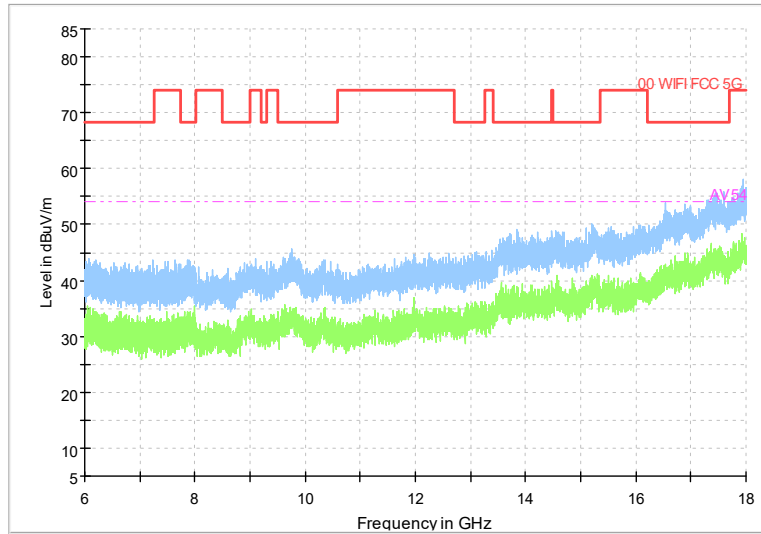

Comment

Frequency Range: 30MHz -1GHz
Detector: Av mode and PK mode
Modulation type: 802.11n(HT20)

Full Spectrum

Frequency Range: 1GHz -6GHz
Detector: Av mode and PK mode
Modulation type: 802.11n(HT20)

Full Spectrum

Frequency Range: 6GHz -18GHz
Detector: Av mode and PK mode
Modulation type: 802.11n(HT20)

Full Spectrum

Frequency Range: 18GHz -40GHz
Detector: Av mode and PK mode
Modulation type: 802.11n(HT20)

Full Spectrum