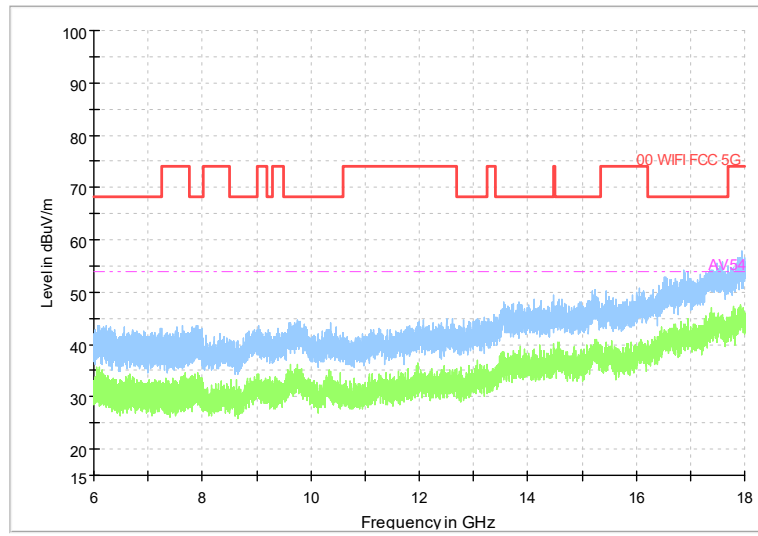

Frequency Range: 6GHz -18GHz
Detector: Av mode and PK mode
Test Mode: 802.11ac(VHT20)

Full Spectrum

Frequency Range: 18GHz -40GHz
Detector: Av mode and PK mode
Test Mode: 802.11ac(VHT20)

Full Spectrum

Preview Result 1-PK+ FCC PART15 Final_Result QPK

Comment

Frequency Range: 30MHz -1GHz
Detector: Av mode and PK mode
Test Mode: 802.11ax(HE20)

Full Spectrum

Frequency Range: 1GHz -6GHz
Detector: Av mode and PK mode
Test Mode: 802.11ax(HE20)

Full Spectrum

Frequency Range: 6GHz -18GHz
Detector: Av mode and PK mode
Test Mode: 802.11ax(HE20)

Full Spectrum

Frequency Range: 18GHz -40GHz
Detector: Av mode and PK mode
Test Mode: 802.11ax(HE20)

Carrier frequency (MHz): 5600
Channel No.:120