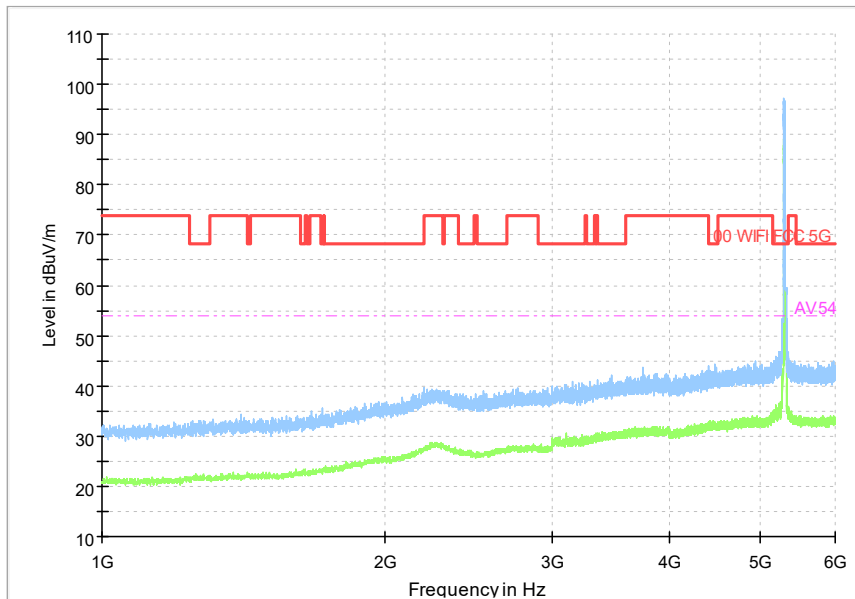

Full Spectrum

Frequency Range: 6GHz -18GHz
Detector: Av mode and PK mode
Modulation type: 802.11n(HT20)

Full Spectrum

Frequency Range: 18GHz -40GHz
Detector: Av mode and PK mode
Modulation type: 802.11n(HT20)

Full Spectrum

Preview Result 1-PK+ FCC PART15 Final_Result QPK

Comment

Frequency Range: 30MHz -1GHz
Detector: Av mode and PK mode
Test Mode: 802.11ac(VHT20)

Full Spectrum

Frequency Range: 1GHz -6GHz
Detector: Av mode and PK mode
Test Mode: 802.11ac(VHT20)

Full Spectrum

Frequency Range: 6GHz -18GHz
Detector: Av mode and PK mode
Test Mode: 802.11ac(VHT20)

Full Spectrum

Frequency Range: 18GHz -40GHz
Detector: Av mode and PK mode
Test Mode: 802.11ac(VHT20)

Full Spectrum