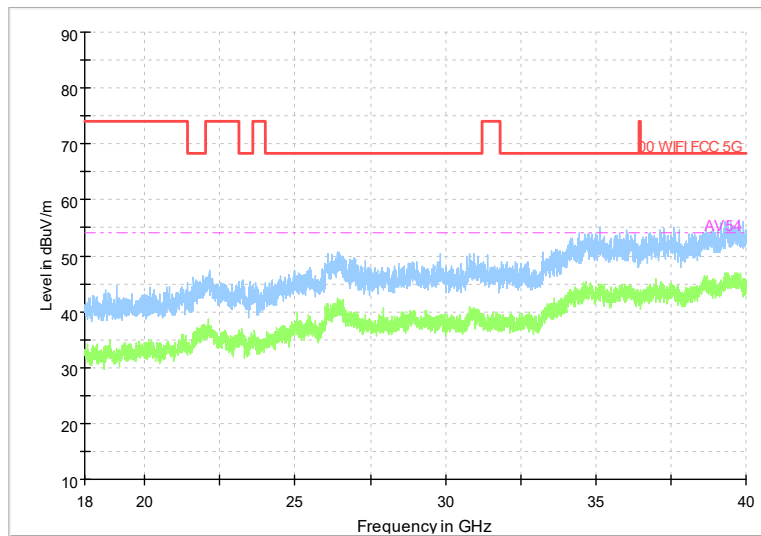

Full Spectrum

Frequency Range: 6GHz -18GHz
Detector: Av mode and PK mode
Test Mode: 802.11ax(HE20)

Full Spectrum

Frequency Range: 18GHz -40GHz
Detector: Av mode and PK mode
Test Mode: 802.11ax(HE20)

Carrier frequency (MHz): 5320
Channel No.:64

Full Spectrum

Comment

Frequency Range: 30MHz -1GHz
Detector: Av mode and PK mode
Modulation type: 802.11a

Full Spectrum

Frequency Range: 1GHz -6GHz
Detector: Av mode and PK mode
Modulation type: 802.11a

Full Spectrum

Frequency Range: 6GHz -18GHz
Detector: Av mode and PK mode
Modulation type: 802.11a

Full Spectrum

Frequency Range: 18GHz -40GHz
Detector: Av mode and PK mode
Modulation type: 802.11a

Full Spectrum

Preview Result 1-PK+ FCC PART15 Final_Result QPK