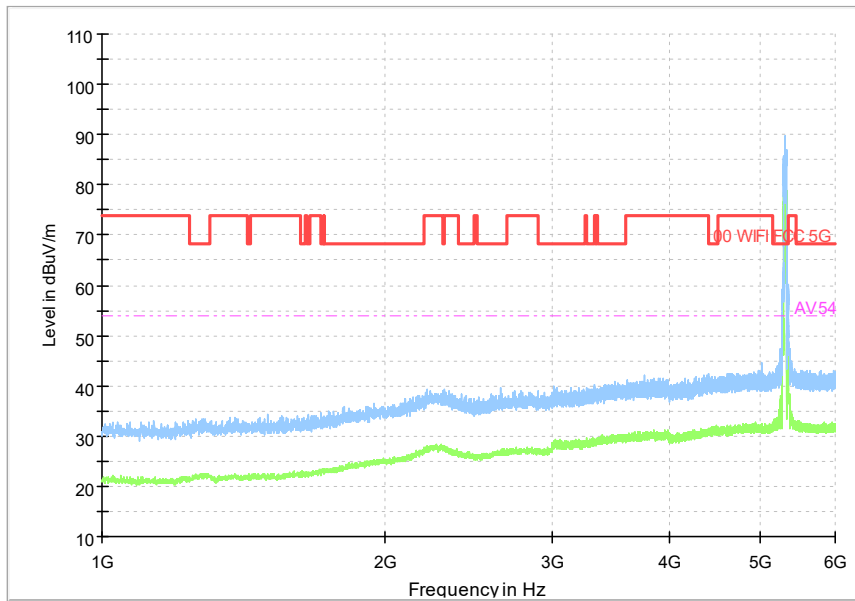

Full Spectrum

Frequency Range: 6GHz -18GHz
Detector: Av mode and PK mode
Modulation type: 802.11n(HT40)

Full Spectrum

Frequency Range: 18GHz -40GHz
Detector: Av mode and PK mode
Modulation type: 802.11n(HT40)

Full Spectrum

Preview Result 1-PK+ FCC PART15 Final_Result QPK

Comment

Frequency Range: 30MHz -1GHz
Detector: Av mode and PK mode
Test Mode: 802.11ac(VHT40)

Full Spectrum

Frequency Range: 1GHz -6GHz
Detector: Av mode and PK mode
Test Mode: 802.11ac(VHT40)

Full Spectrum

Frequency Range: 6GHz -18GHz
Detector: Av mode and PK mode
Test Mode: 802.11ac(VHT40)

Full Spectrum

Frequency Range: 18GHz -40GHz
Detector: Av mode and PK mode
Test Mode: 802.11ac(VHT40)

Full Spectrum