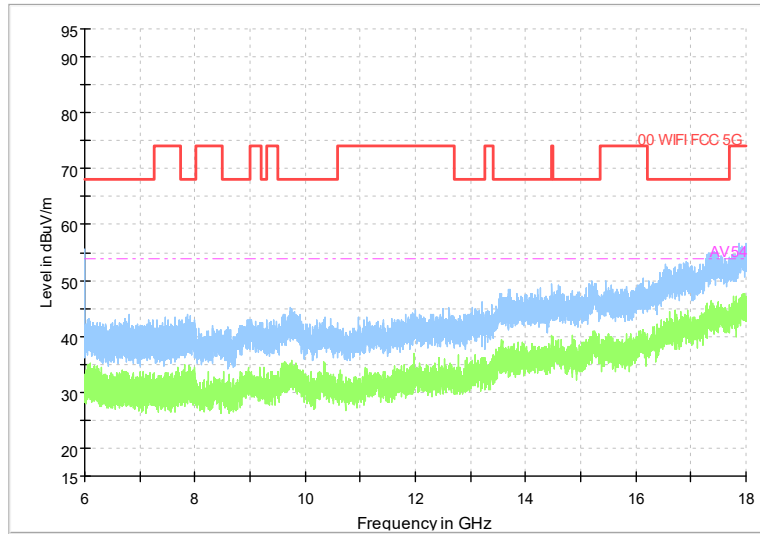

Frequency Range: 6GHz -18GHz
Detector: Av mode and PK mode
Modulation type: 802.11n(HT20)

Frequency Range: 18GHz -40GHz
Detector: Av mode and PK mode
Modulation type: 802.11n(HT20)

Full Spectrum

Preview Result 1-PK+ FCC PART15 Final_Result QPK

Comment

Frequency Range: 30MHz -1GHz
Detector: Av mode and PK mode
Test Mode: 802.11ac(VHT20)

Full Spectrum

Frequency Range: 1GHz -6GHz
Detector: Av mode and PK mode
Test Mode: 802.11ac(VHT20)

Full Spectrum

Frequency Range: 6GHz -18GHz
Detector: Av mode and PK mode
Test Mode: 802.11ac(VHT20)

Full Spectrum

Frequency Range: 18GHz -40GHz
Detector: Av mode and PK mode
Test Mode: 802.11ac(VHT20)

Full Spectrum

Preview Result 1-PK+ FCC PART15 Final_Result QPK