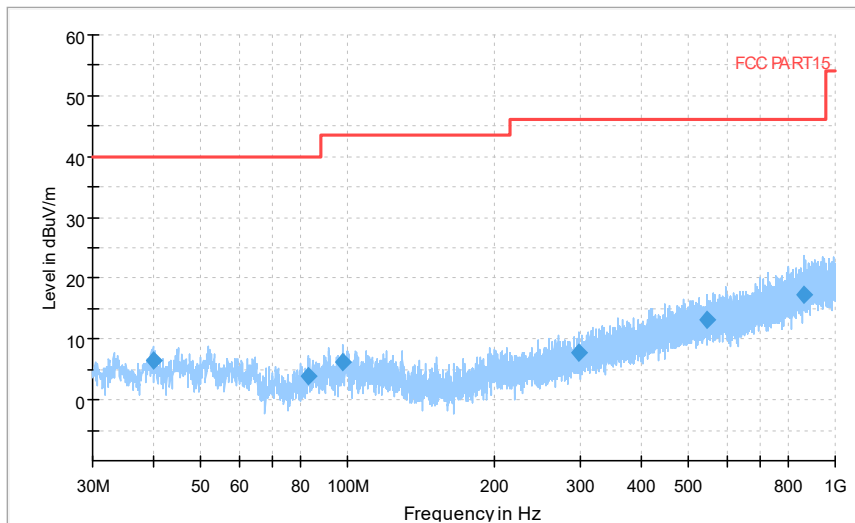

Full Spectrum

Comment

Frequency Range: 30MHz -1GHz
Detector: Av mode and PK mode
Test Mode: 802.11ac(VHT40)