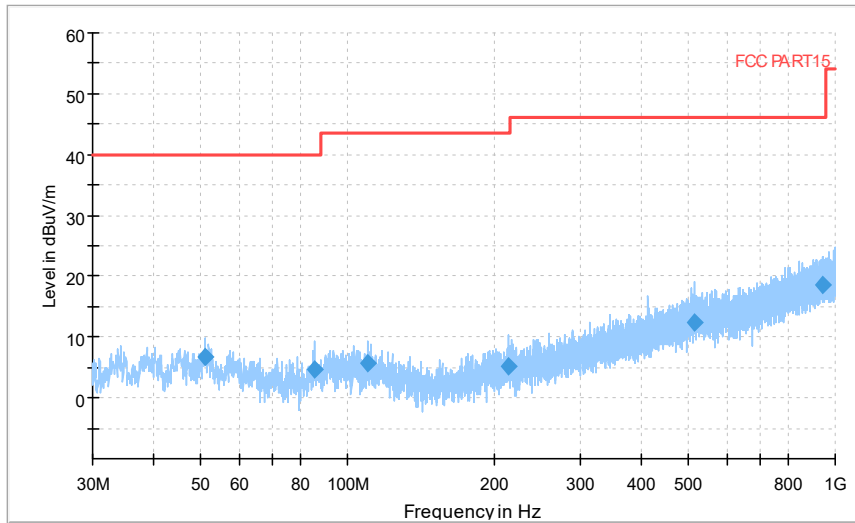

Full Spectrum

Frequency Range: 6GHz -18GHz
Detector: Av mode and PK mode
Test Mode: 802.11ac(VHT40)

Full Spectrum

Frequency Range: 18GHz -40GHz
Detector: Av mode and PK mode
Test Mode: 802.11ac(VHT40)

Full Spectrum