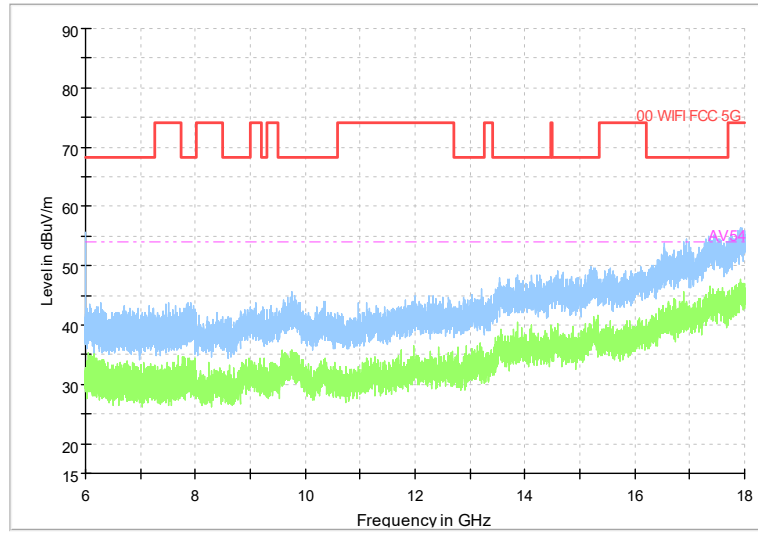

Full Spectrum

Frequency Range: 6GHz -18GHz
Detector: Av mode and PK mode
Modulation type: 802.11a

Full Spectrum

Frequency Range: 18GHz -40GHz
Detector: Av mode and PK mode
Modulation type: 802.11a

Full Spectrum

Preview Result 1-PK+ FCC PART15 Final_Result QPK

Comment

Frequency Range: 30MHz -1GHz
Detector: Av mode and PK mode
Modulation type: 802.11n(HT20)

Full Spectrum

Frequency Range: 1GHz -6GHz
Detector: Av mode and PK mode
Modulation type: 802.11n(HT20)

Full Spectrum

Frequency Range: 6GHz -18GHz
Detector: Av mode and PK mode
Modulation type: 802.11n(HT20)

Full Spectrum

Frequency Range: 18GHz -40GHz
Detector: Av mode and PK mode
Modulation type: 802.11n(HT20)