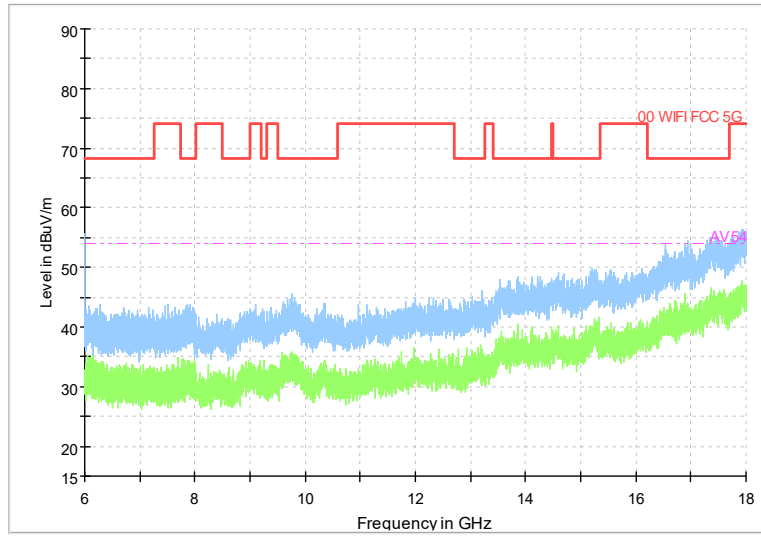

Full Spectrum

Frequency Range: 6GHz -18GHz
Detector: Av mode and PK mode
Test Mode: 802.11ax(HE80)

Full Spectrum

Frequency Range: 18GHz -40GHz
Detector: Av mode and PK mode
Test Mode: 802.11ax(HE80)

Carrier frequency (MHz): 5500
Channel No.:100

Full Spectrum

Preview Result 1-PK+ FCC PART15 Final_Result QPK

Comment

Frequency Range: 30MHz -1GHz
Detector: Av mode and PK mode
Modulation type: 802.11a

Full Spectrum

Frequency Range: 1GHz -6GHz
Detector: Av mode and PK mode
Modulation type: 802.11a

Full Spectrum

Frequency Range: 6GHz -18GHz
Detector: Av mode and PK mode
Modulation type: 802.11a

Full Spectrum

Frequency Range: 18GHz -40GHz
Detector: Av mode and PK mode
Modulation type: 802.11a

Full Spectrum