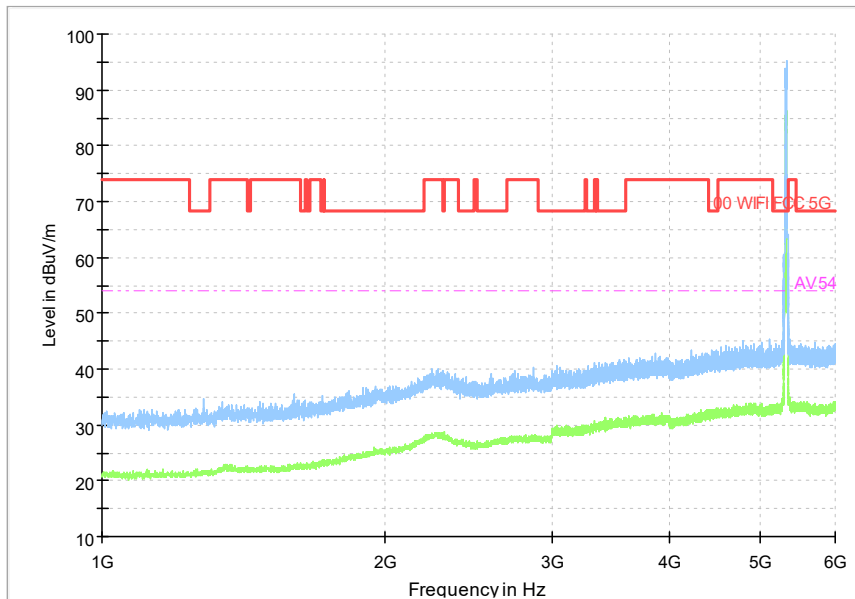

Frequency Range: 6GHz -18GHz
Detector: Av mode and PK mode
Modulation type: 802.11n(HT20)

Full Spectrum

Frequency Range: 18GHz -40GHz
Detector: Av mode and PK mode
Modulation type: 802.11n(HT20)

Full Spectrum

Preview Result 1-PK+ FCC PART15 Final_Result QPK

Comment

Frequency Range: 30MHz -1GHz
Detector: Av mode and PK mode
Test Mode: 802.11ac(VHT20)

Full Spectrum

Frequency Range: 1GHz -6GHz
Detector: Av mode and PK mode
Test Mode: 802.11ac(VHT20)