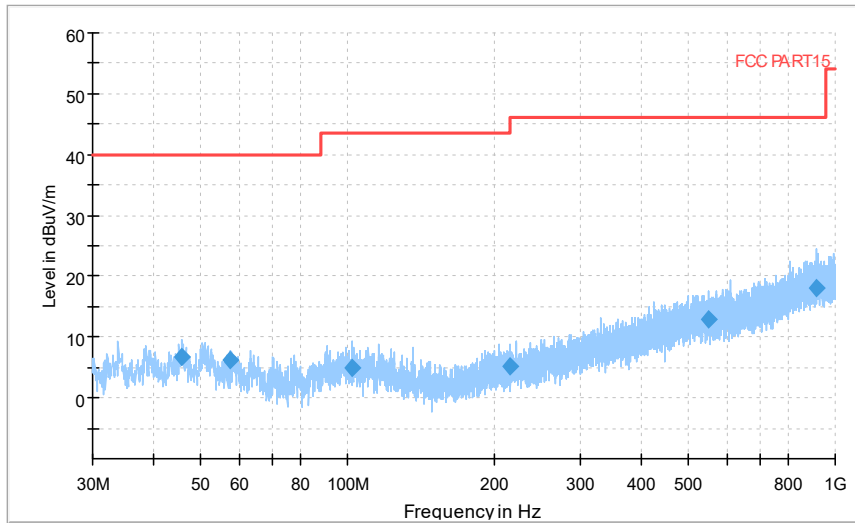

Full Spectrum

Frequency Range: 6GHz -18GHz
Detector: Av mode and PK mode
Modulation type: 802.11a

Full Spectrum

Frequency Range: 18GHz -40GHz
Detector: Av mode and PK mode
Modulation type: 802.11a

Full Spectrum