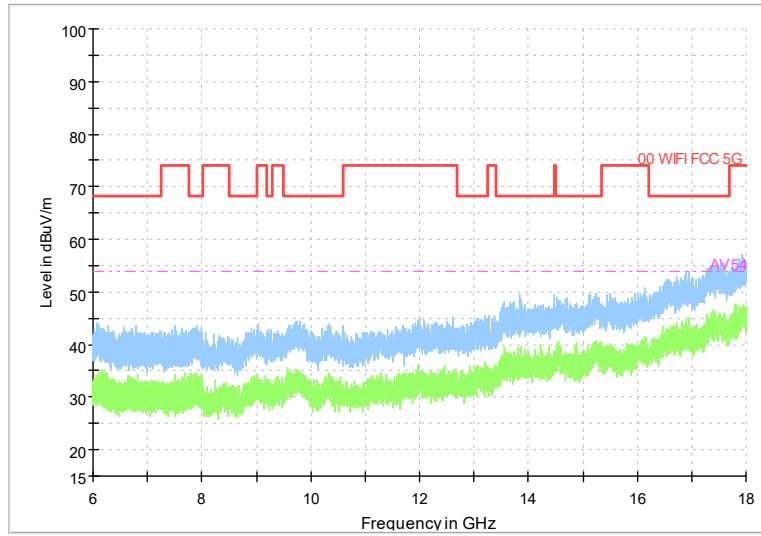

Preview Result 1-PK+ FCC PART15 Final_Result QPK

Comment

Frequency Range: 30MHz -1GHz
Detector: Av mode and PK mode
Test Mode: 802.11ac(VHT20)

Full Spectrum

Frequency Range: 1GHz -6GHz
Detector: Av mode and PK mode
Test Mode: 802.11ac(VHT20)

Full Spectrum

Frequency Range: 6GHz -18GHz
Detector: Av mode and PK mode
Test Mode: 802.11ac(VHT20)

Full Spectrum

Frequency Range: 18GHz -40GHz
Detector: Av mode and PK mode
Test Mode: 802.11ac(VHT20)

Full Spectrum