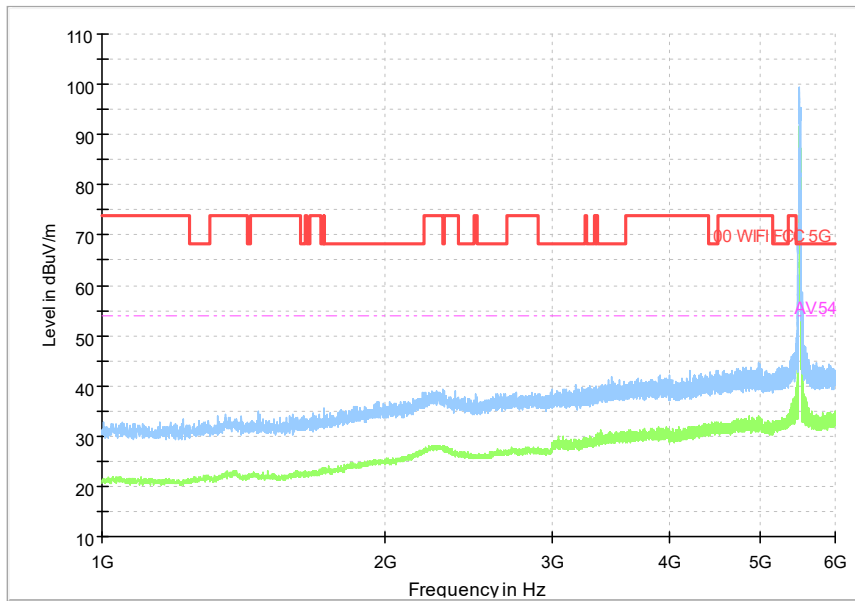

Full Spectrum

Frequency Range: 6GHz -18GHz
Detector: Av mode and PK mode
Test Mode: 802.11ax(HE80)

Full Spectrum

Frequency Range: 18GHz -40GHz
Detector: Av mode and PK mode
Test Mode: 802.11ax(HE80)

Carrier frequency (MHz): 5500
Channel No.:100

Full Spectrum

Preview Result 1-PK+ FCC PART15 Final_Result QPK

Comment

Frequency Range: 30MHz -1GHz
Detector: Av mode and PK mode
Modulation type: 802.11a

Full Spectrum

Frequency Range: 1GHz -6GHz
Detector: Av mode and PK mode
Modulation type: 802.11a

Full Spectrum

Frequency Range: 6GHz -18GHz
Detector: Av mode and PK mode
Modulation type: 802.11a

Full Spectrum

Frequency Range: 18GHz -40GHz
Detector: Av mode and PK mode
Modulation type: 802.11a

Full Spectrum