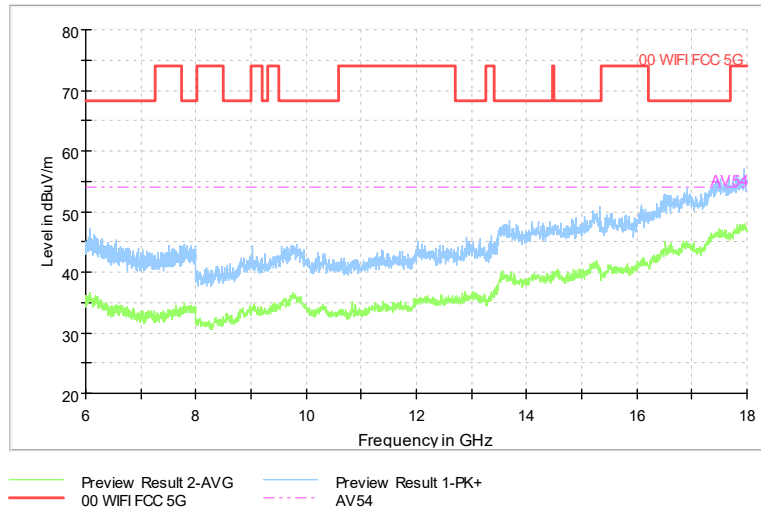

Full Spectrum

Comment

Frequency Range: 6GHz -18GHz
Detector: Av mode and PK mode
Modulation type: 802.11n(HT20)