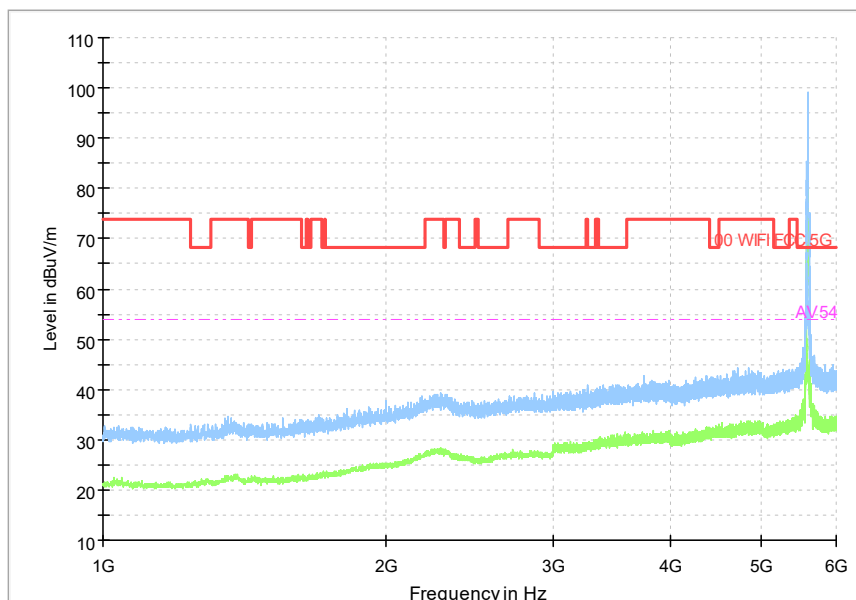

Frequency Range: 6GHz -18GHz
Detector: Av mode and PK mode
Test Mode: 802.11ax(HE20)

Full Spectrum

Frequency Range: 18GHz -40GHz
Detector: Av mode and PK mode
Test Mode: 802.11ax(HE20)

Carrier frequency (MHz): 5600
Channel No.:120

Full Spectrum

Comment

Frequency Range: 30MHz -1GHz
Detector: Av mode and PK mode
Modulation type: 802.11a

Full Spectrum

Frequency Range: 1GHz -6GHz
Detector: Av mode and PK mode
Modulation type: 802.11a

Full Spectrum