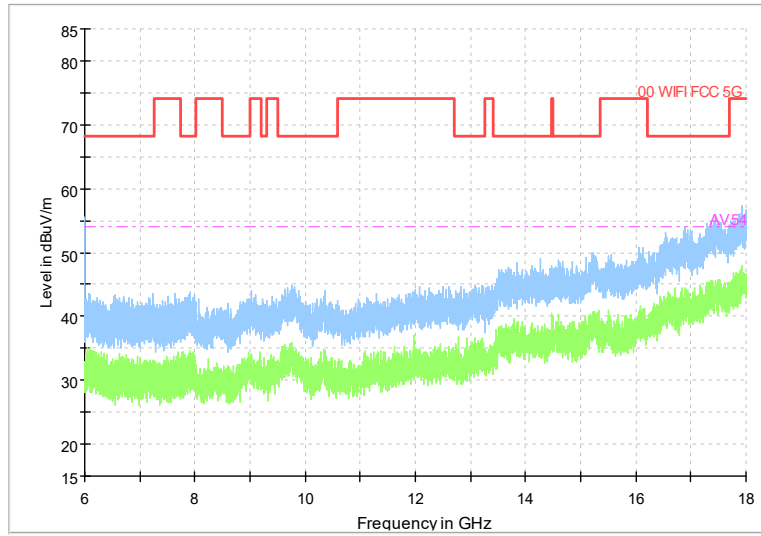

Frequency Range: 6GHz -18GHz
Detector: Av mode and PK mode
Modulation type: 802.11n(HT20)

Full Spectrum

Frequency Range: 18GHz -40GHz
Detector: Av mode and PK mode
Modulation type: 802.11n(HT20)

Full Spectrum

Preview Result 1-PK+ FCC PART15 Final_Result QPK

Comment

Frequency Range: 30MHz -1GHz
Detector: Av mode and PK mode
Test Mode: 802.11ac(VHT20)

Full Spectrum

Frequency Range: 1GHz -6GHz
Detector: Av mode and PK mode
Test Mode: 802.11ac(VHT20)

Full Spectrum

Frequency Range: 6GHz -18GHz
Detector: Av mode and PK mode
Test Mode: 802.11ac(VHT20)

Full Spectrum

Frequency Range: 18GHz -40GHz
Detector: Av mode and PK mode
Test Mode: 802.11ac(VHT20)

Full Spectrum