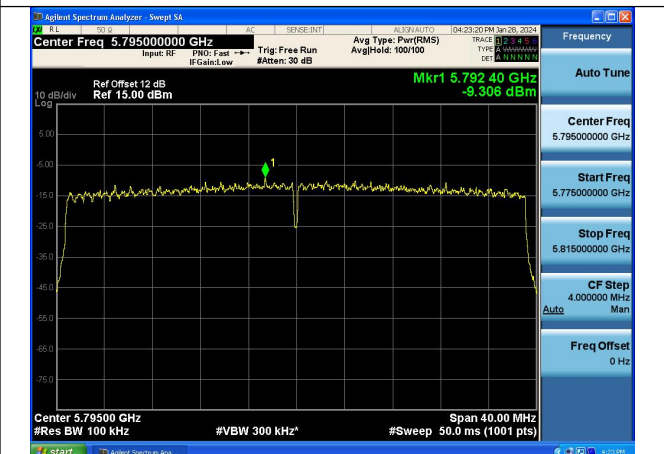

Mode:802.11ax HE40 Tone:106T Frequency:5755MHz
Ant:Chain1

Mode:802.11ax HE40 Tone:106T Frequency:5795MHz
Ant:Chain1

Mode:802.11ax HE40 Tone:242T Frequency:5755MHz
Ant:Chain0

Mode:802.11ax HE40 Tone:242T Frequency:5795MHz
Ant:Chain0

Mode:802.11ax HE40 Tone:242T Frequency:5755MHz
Ant:Chain1

Mode:802.11ax HE40 Tone:242T Frequency:5795MHz
Ant:Chain1

Mode:802.11ax HE40 Tone:484T Frequency:5755MHz
Ant:Chain0

Mode:802.11ax HE40 Tone:484T Frequency:5795MHz
Ant:Chain0