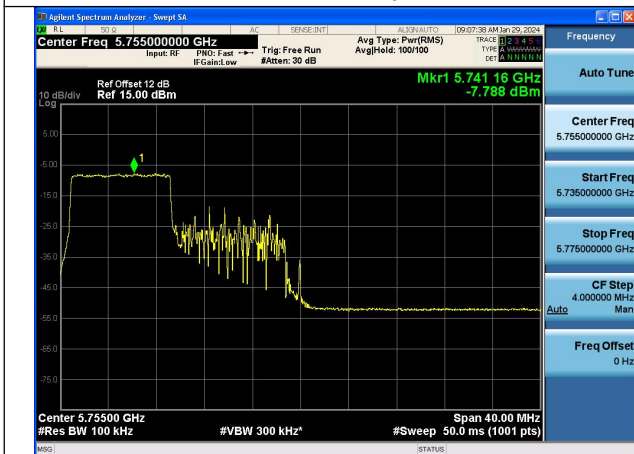

Mode:802.11ax HE40 Tone:52T Frequency:5755MHz
Ant:Chain1

Mode:802.11ax HE40 Tone:52T Frequency:5795MHz
Ant:Chain1

Mode:802.11ax HE40 Tone:106T Frequency:5755MHz
Ant:Chain0

Mode:802.11ax HE40 Tone:106T Frequency:5795MHz
Ant:Chain0

Mode:802.11ax HE40 Tone:106T Frequency:5755MHz
Ant:Chain1

Mode:802.11ax HE40 Tone:106T Frequency:5795MHz
Ant:Chain1

Mode:802.11ax HE40 Tone:242T Frequency:5755MHz
Ant:Chain0

Mode:802.11ax HE40 Tone:242T Frequency:5795MHz
Ant:Chain0