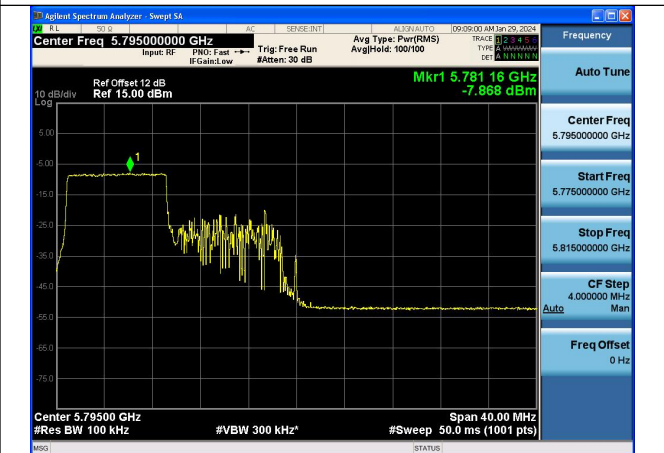

Mode:802.11ax HE40 Tone:52T Frequency:5755MHz
Ant:Chain1

Mode:802.11ax HE40 Tone:52T Frequency:5795MHz
Ant:Chain1

Mode:802.11ax HE40 Tone:106T Frequency:5755MHz
Ant:Chain0

Mode:802.11ax HE40 Tone:106T Frequency:5795MHz
Ant:Chain0

Mode:802.11ax HE40 Tone:106T Frequency:5755MHz
Ant:Chain1

Mode:802.11ax HE40 Tone:106T Frequency:5795MHz
Ant:Chain1

Mode:802.11ax HE40 Tone:242T Frequency:5755MHz
Ant:Chain0

Mode:802.11ax HE40 Tone:242T Frequency:5795MHz
Ant:Chain0

Mode:802.11ax HE40 Tone:242T Frequency:5755MHz
Ant:Chain1

Mode:802.11ax HE40 Tone:242T Frequency:5795MHz
Ant:Chain1

Mode:802.11ax HE40 Tone:484T Frequency:5755MHz
Ant:Chain0

Mode:802.11ax HE40 Tone:484T Frequency:5795MHz
Ant:Chain0