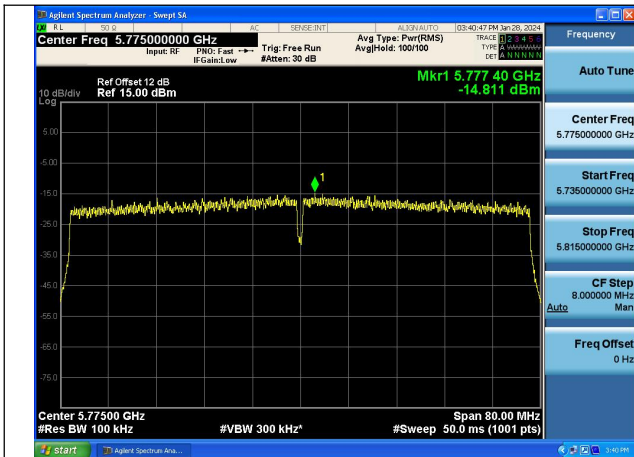

Mode:802.11ax HE40 Tone:242T Frequency:5755MHz
Ant:Chain1

Mode:802.11ax HE40 Tone:242T Frequency:5795MHz
Ant:Chain1

Mode:802.11ax HE40 Tone:484T Frequency:5755MHz
Ant:Chain0

Mode:802.11ax HE40 Tone:484T Frequency:5795MHz
Ant:Chain0

Mode:802.11ax HE40 Tone:484T Frequency:5755MHz
Ant:Chain1

Mode:802.11ax HE40 Tone:484T Frequency:5795MHz
Ant:Chain1

Test Mode: 802.11ac VHT80

Mode:802.11ac VHT80 Frequency:5775MHz
Ant:Chain0

Mode:802.11ac VHT80 Frequency:5775MHz
Ant:Chain1