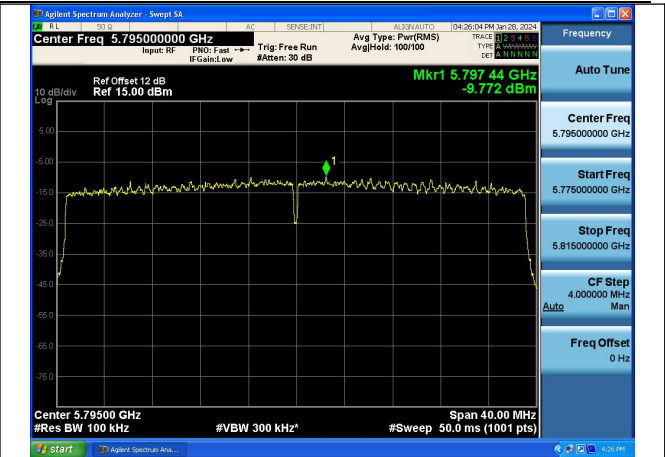

Mode:802.11ax HE40 Tone:242T Frequency:5755MHz
Ant:Chain1

Mode:802.11ax HE40 Tone:242T Frequency:5795MHz
Ant:Chain1

Mode:802.11ax HE40 Tone:484T Frequency:5755MHz
Ant:Chain0

Mode:802.11ax HE40 Tone:484T Frequency:5795MHz
Ant:Chain0

Mode:802.11ax HE40 Tone:484T Frequency:5755MHz
Ant:Chain1

Mode:802.11ax HE40 Tone:484T Frequency:5795MHz
Ant:Chain1

Test Mode: 802.11ac VHT80

Mode:802.11ac VHT80 Frequency:5775MHz
Ant:Chain0

Mode:802.11ac VHT80 Frequency:5775MHz
Ant:Chain1