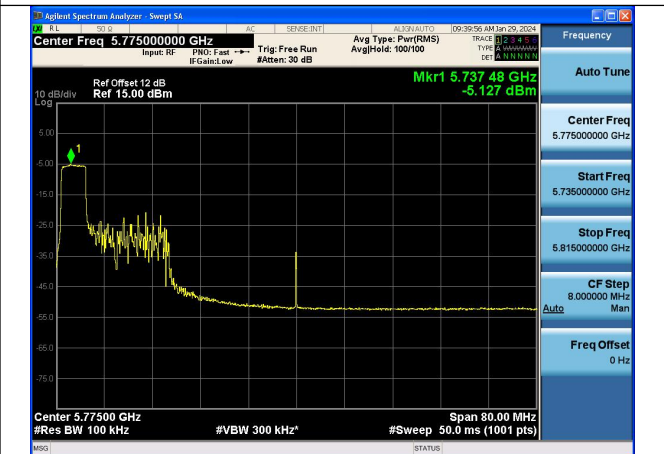

Test Mode: 802.11ax HE80

Mode:802.11ax HE80 Tone:26T Frequency:5775MHz
Ant:Chain0

Mode:802.11ax HE80 Tone:26T Frequency:5775MHz
Ant:Chain1

Mode:802.11ax HE80 Tone:52T Frequency:5775MHz
Ant:Chain0

Mode:802.11ax HE80 Tone:52T Frequency:5775MHz
Ant:Chain1

Mode:802.11ax HE80 Tone:106T Frequency:5775MHz
Ant:Chain0

Mode:802.11ax HE80 Tone:106T Frequency:5775MHz
Ant:Chain1

Mode:802.11ax HE80 Tone:242T Frequency:5775MHz
Ant:Chain0

Mode:802.11ax HE80 Tone:242T Frequency:5775MHz
Ant:Chain1