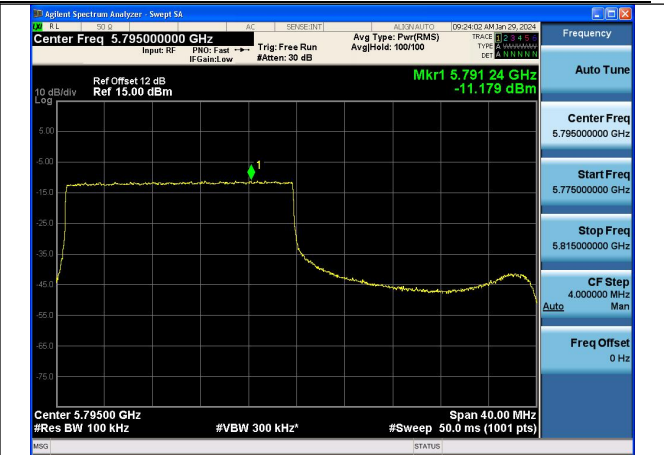

Mode:802.11ax HE40 Tone:52T Frequency:5755MHz
Ant:Chain1

Mode:802.11ax HE40 Tone:52T Frequency:5795MHz
Ant:Chain1

Mode:802.11ax HE40 Tone:106T Frequency:5755MHz
Ant:Chain0

Mode:802.11ax HE40 Tone:106T Frequency:5795MHz
Ant:Chain0

Mode:802.11ax HE40 Tone:106T Frequency:5755MHz
Ant:Chain1

Mode:802.11ax HE40 Tone:106T Frequency:5795MHz
Ant:Chain1

Mode:802.11ax HE40 Tone:242T Frequency:5755MHz
Ant:Chain0

Mode:802.11ax HE40 Tone:242T Frequency:5795MHz
Ant:Chain0