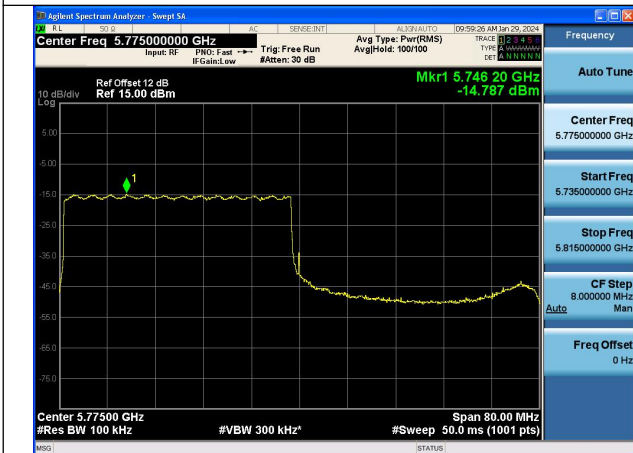

Mode:802.11ax HE80 Tone:106T Frequency:5775MHz
Ant:Chain0

Mode:802.11ax HE80 Tone:106T Frequency:5775MHz
Ant:Chain1

Mode:802.11ax HE80 Tone:242T Frequency:5775MHz
Ant:Chain0

Mode:802.11ax HE80 Tone:242T Frequency:5775MHz
Ant:Chain1

Mode:802.11ax HE80 Tone:484T Frequency:5775MHz
Ant:Chain0

Mode:802.11ax HE80 Tone:484T Frequency:5775MHz
Ant:Chain1

Mode:802.11ax HE80 Tone:996T Frequency:5775MHz
Ant:Chain0

Mode:802.11ax HE80 Tone:996T Frequency:5775MHz
Ant:Chain1