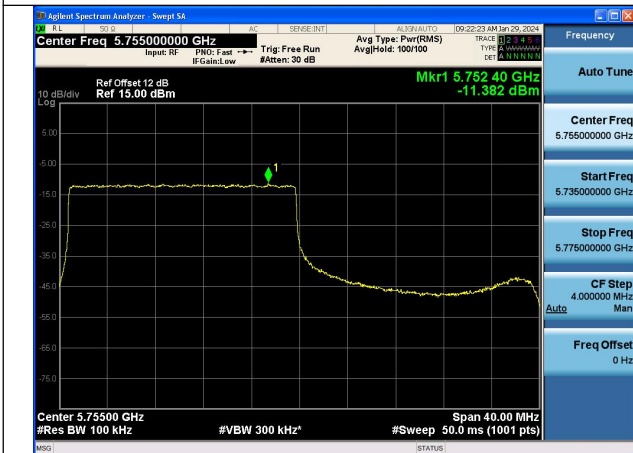

Mode:802.11ax HE40 Tone:106T Frequency:5755MHz
Ant:Chain1

Mode:802.11ax HE40 Tone:106T Frequency:5795MHz
Ant:Chain1

Mode:802.11ax HE40 Tone:242T Frequency:5755MHz
Ant:Chain0

Mode:802.11ax HE40 Tone:242T Frequency:5795MHz
Ant:Chain0

Mode:802.11ax HE40 Tone:242T Frequency:5755MHz
Ant:Chain1

Mode:802.11ax HE40 Tone:242T Frequency:5795MHz
Ant:Chain1

Mode:802.11ax HE40 Tone:484T Frequency:5755MHz
Ant:Chain0

Mode:802.11ax HE40 Tone:484T Frequency:5795MHz
Ant:Chain0