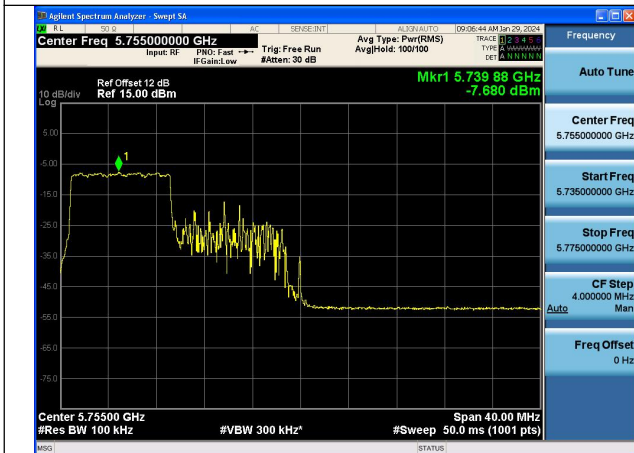

Mode:802.11ax HE40 Tone:52T Frequency:5755MHz
Ant:Chain1

Mode:802.11ax HE40 Tone:52T Frequency:5795MHz
Ant:Chain1

Mode:802.11ax HE40 Tone:106T Frequency:5755MHz
Ant:Chain0

Mode:802.11ax HE40 Tone:106T Frequency:5795MHz
Ant:Chain0

Mode:802.11ax HE40 Tone:106T Frequency:5755MHz
Ant:Chain1

Mode:802.11ax HE40 Tone:106T Frequency:5795MHz
Ant:Chain1

Mode:802.11ax HE40 Tone:242T Frequency:5755MHz
Ant:Chain0

Mode:802.11ax HE40 Tone:242T Frequency:5795MHz
Ant:Chain0