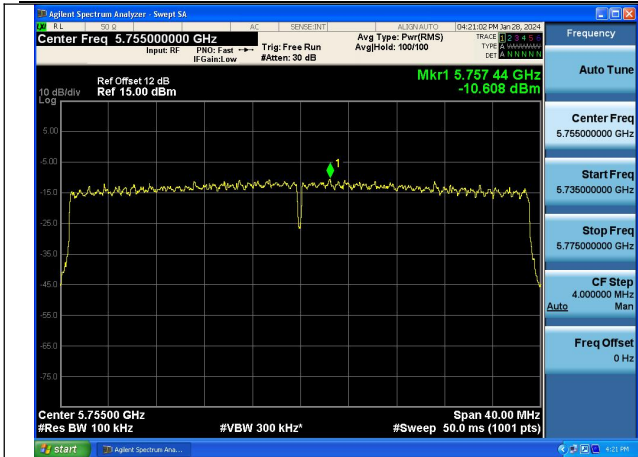

Mode:802.11ax HE40 Tone:242T Frequency:5755MHz
Ant:Chain1

Mode:802.11ax HE40 Tone:242T Frequency:5795MHz
Ant:Chain1

Mode:802.11ax HE40 Tone:484T Frequency:5755MHz
Ant:Chain0

Mode:802.11ax HE40 Tone:484T Frequency:5795MHz
Ant:Chain0

Mode:802.11ax HE40 Tone:484T Frequency:5755MHz
Ant:Chain1

Mode:802.11ax HE40 Tone:484T Frequency:5795MHz
Ant:Chain1

Test Mode: 802.11ac VHT80

Mode:802.11ac VHT80 Frequency:5775MHz
Ant:Chain0

Mode:802.11ac VHT80 Frequency:5775MHz
Ant:Chain1