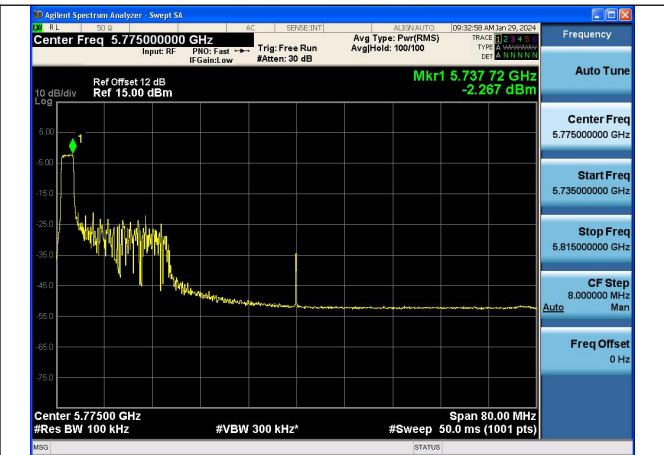

Mode:802.11ax HE40 Tone:484T Frequency:5755MHz
Ant:Chain1

Mode:802.11ax HE40 Tone:484T Frequency:5795MHz
Ant:Chain1

Test Mode: 802.11ac VHT80

Mode:802.11ac VHT80 Frequency:5775MHz
Ant:Chain0

Mode:802.11ac VHT80 Frequency:5775MHz
Ant:Chain1

Test Mode: 802.11ax HE80

Mode:802.11ax HE80 Tone:26T Frequency:5775MHz
Ant:Chain0

Mode:802.11ax HE80 Tone:26T Frequency:5775MHz
Ant:Chain1

Mode:802.11ax HE80 Tone:52T Frequency:5775MHz
Ant:Chain0

Mode:802.11ax HE80 Tone:52T Frequency:5775MHz
Ant:Chain1