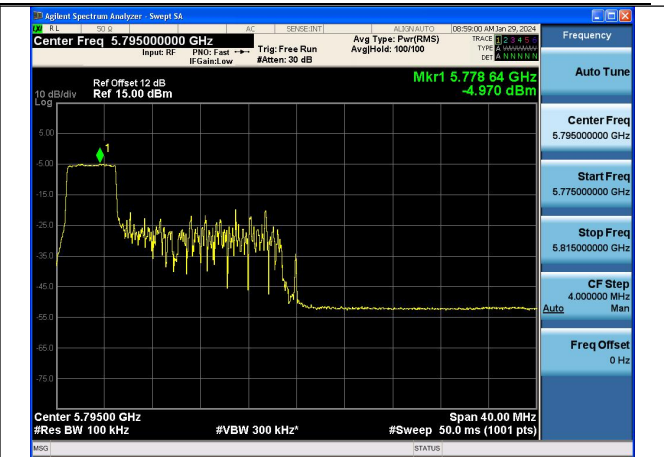

Mode:802.11ax HE40 Tone:52T Frequency:5755MHz
Ant:Chain1

Mode:802.11ax HE40 Tone:52T Frequency:5795MHz
Ant:Chain1

Mode:802.11ax HE40 Tone:106T Frequency:5755MHz
Ant:Chain0

Mode:802.11ax HE40 Tone:106T Frequency:5795MHz
Ant:Chain0

Mode:802.11ax HE40 Tone:106T Frequency:5755MHz
Ant:Chain1

Mode:802.11ax HE40 Tone:106T Frequency:5795MHz
Ant:Chain1

Mode:802.11ax HE40 Tone:242T Frequency:5755MHz
Ant:Chain0

Mode:802.11ax HE40 Tone:242T Frequency:5795MHz
Ant:Chain0