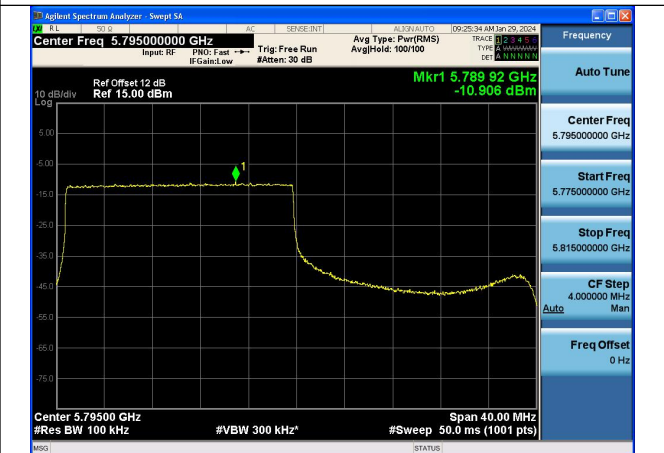

Mode:802.11ax HE40 Tone:106T Frequency:5755MHz
Ant:Chain1

Mode:802.11ax HE40 Tone:106T Frequency:5795MHz
Ant:Chain1

Mode:802.11ax HE40 Tone:242T Frequency:5755MHz
Ant:Chain0

Mode:802.11ax HE40 Tone:242T Frequency:5795MHz
Ant:Chain0

Mode:802.11ax HE40 Tone:242T Frequency:5755MHz
Ant:Chain1

Mode:802.11ax HE40 Tone:242T Frequency:5795MHz
Ant:Chain1

Mode:802.11ax HE40 Tone:484T Frequency:5755MHz
Ant:Chain0

Mode:802.11ax HE40 Tone:484T Frequency:5795MHz
Ant:Chain0