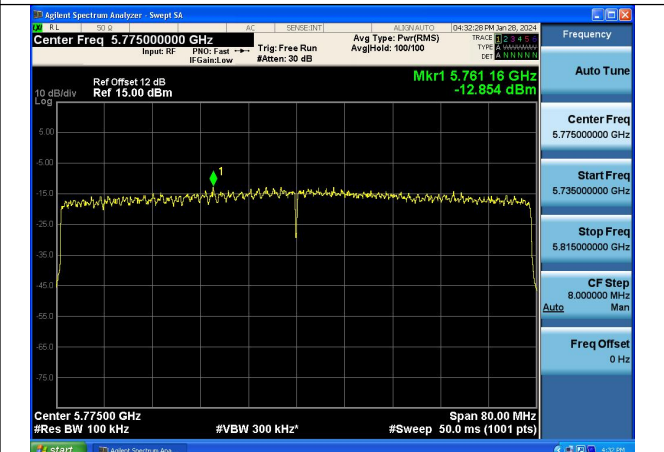

Mode:802.11ax HE80 Tone:106T Frequency:5775MHz
Ant:Chain0

Mode:802.11ax HE80 Tone:106T Frequency:5775MHz
Ant:Chain1

Mode:802.11ax HE80 Tone:242T Frequency:5775MHz
Ant:Chain0

Mode:802.11ax HE80 Tone:242T Frequency:5775MHz
Ant:Chain1

Mode:802.11ax HE80 Tone:484T Frequency:5775MHz
Ant:Chain0

Mode:802.11ax HE80 Tone:484T Frequency:5775MHz
Ant:Chain1

Mode:802.11ax HE80 Tone:996T Frequency:5775MHz
Ant:Chain0

Mode:802.11ax HE80 Tone:996T Frequency:5775MHz
Ant:Chain1