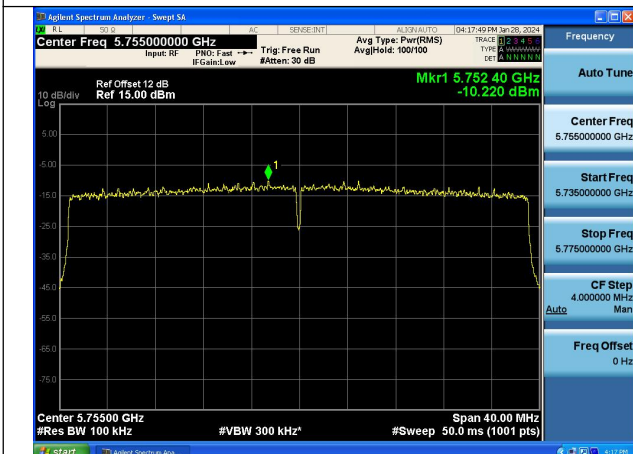

Mode:802.11ax HE40 Tone:106T Frequency:5755MHz
Ant:Chain1

Mode:802.11ax HE40 Tone:106T Frequency:5795MHz
Ant:Chain1

Mode:802.11ax HE40 Tone:242T Frequency:5755MHz
Ant:Chain0

Mode:802.11ax HE40 Tone:242T Frequency:5795MHz
Ant:Chain0

Mode:802.11ax HE40 Tone:242T Frequency:5755MHz
Ant:Chain1

Mode:802.11ax HE40 Tone:242T Frequency:5795MHz
Ant:Chain1

Mode:802.11ax HE40 Tone:484T Frequency:5755MHz
Ant:Chain0

Mode:802.11ax HE40 Tone:484T Frequency:5795MHz
Ant:Chain0