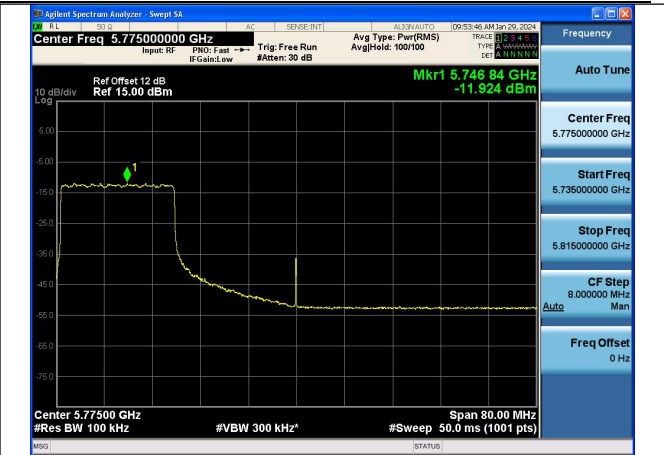

Test Mode: 802.11ax HE80

Mode:802.11ax HE80 Tone:26T Frequency:5775MHz
Ant:Chain0

Mode:802.11ax HE80 Tone:26T Frequency:5775MHz
Ant:Chain1

Mode:802.11ax HE80 Tone:52T Frequency:5775MHz
Ant:Chain0

Mode:802.11ax HE80 Tone:52T Frequency:5775MHz
Ant:Chain1

Mode:802.11ax HE80 Tone:106T Frequency:5775MHz
Ant:Chain0

Mode:802.11ax HE80 Tone:106T Frequency:5775MHz
Ant:Chain1

Mode:802.11ax HE80 Tone:242T Frequency:5775MHz
Ant:Chain0

Mode:802.11ax HE80 Tone:242T Frequency:5775MHz
Ant:Chain1