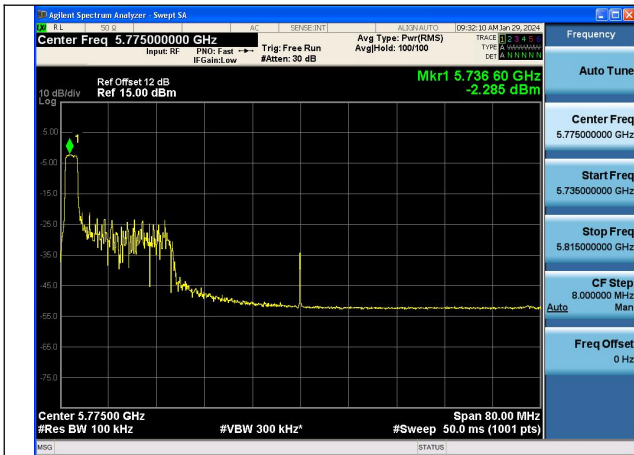

Mode:802.11ax HE40 Tone:484T Frequency:5755MHz
Ant:Chain1

Mode:802.11ax HE40 Tone:484T Frequency:5795MHz
Ant:Chain1

Test Mode: 802.11ac VHT80

Mode:802.11ac VHT80 Frequency:5775MHz
Ant:Chain0

Mode:802.11ac VHT80 Frequency:5775MHz
Ant:Chain1

Test Mode: 802.11ax HE80

Mode:802.11ax HE80 Tone:26T Frequency:5775MHz
Ant:Chain0

Mode:802.11ax HE80 Tone:26T Frequency:5775MHz
Ant:Chain1

Mode:802.11ax HE80 Tone:52T Frequency:5775MHz
Ant:Chain0

Mode:802.11ax HE80 Tone:52T Frequency:5775MHz
Ant:Chain1