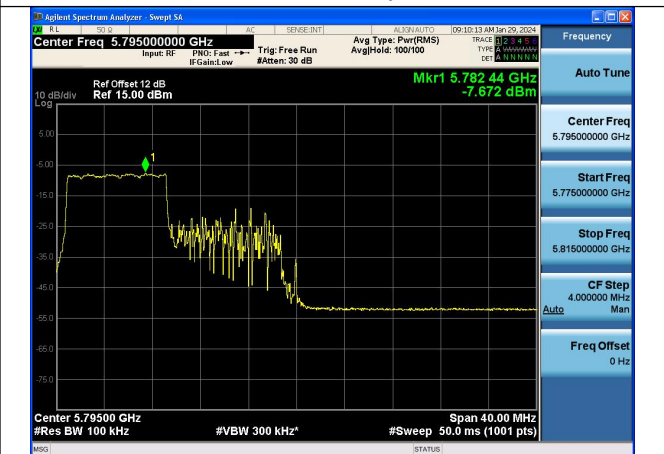

Mode:802.11ax HE40 Tone:52T Frequency:5755MHz
Ant:Chain1

Mode:802.11ax HE40 Tone:52T Frequency:5795MHz
Ant:Chain1

Mode:802.11ax HE40 Tone:106T Frequency:5755MHz
Ant:Chain0

Mode:802.11ax HE40 Tone:106T Frequency:5795MHz
Ant:Chain0

Mode:802.11ax HE40 Tone:106T Frequency:5755MHz
Ant:Chain1

Mode:802.11ax HE40 Tone:106T Frequency:5795MHz
Ant:Chain1

Mode:802.11ax HE40 Tone:242T Frequency:5755MHz
Ant:Chain0

Mode:802.11ax HE40 Tone:242T Frequency:5795MHz
Ant:Chain0