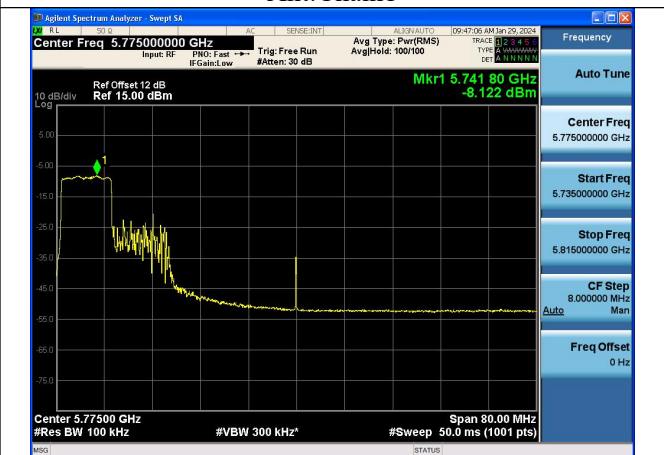

Test Mode: 802.11ax HE80

Mode:802.11ax HE80 Tone:26T Frequency:5775MHz
Ant:Chain0

Mode:802.11ax HE80 Tone:26T Frequency:5775MHz
Ant:Chain1

Mode:802.11ax HE80 Tone:52T Frequency:5775MHz
Ant:Chain0

Mode:802.11ax HE80 Tone:52T Frequency:5775MHz
Ant:Chain1

Mode:802.11ax HE80 Tone:106T Frequency:5775MHz
Ant:Chain0

Mode:802.11ax HE80 Tone:106T Frequency:5775MHz
Ant:Chain1

Mode:802.11ax HE80 Tone:242T Frequency:5775MHz
Ant:Chain0

Mode:802.11ax HE80 Tone:242T Frequency:5775MHz
Ant:Chain1