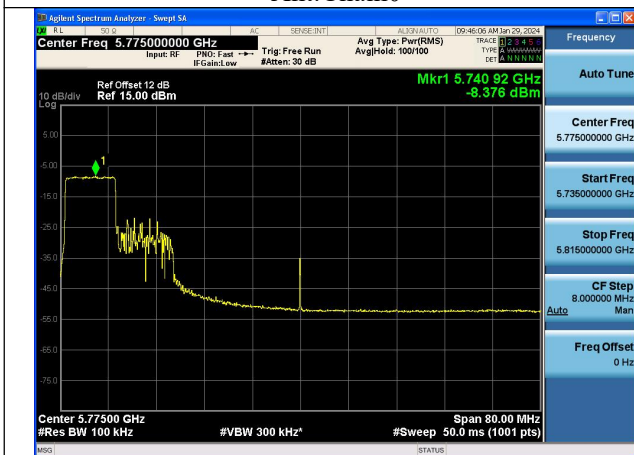

Test Mode: 802.11ax HE80

Mode:802.11ax HE80 Tone:26T Frequency:5775MHz
Ant:Chain0

Mode:802.11ax HE80 Tone:26T Frequency:5775MHz
Ant:Chain1

Mode:802.11ax HE80 Tone:52T Frequency:5775MHz
Ant:Chain0

Mode:802.11ax HE80 Tone:52T Frequency:5775MHz
Ant:Chain1

Mode:802.11ax HE80 Tone:106T Frequency:5775MHz
Ant:Chain0

Mode:802.11ax HE80 Tone:106T Frequency:5775MHz
Ant:Chain1

Mode:802.11ax HE80 Tone:242T Frequency:5775MHz
Ant:Chain0

Mode:802.11ax HE80 Tone:242T Frequency:5775MHz
Ant:Chain1