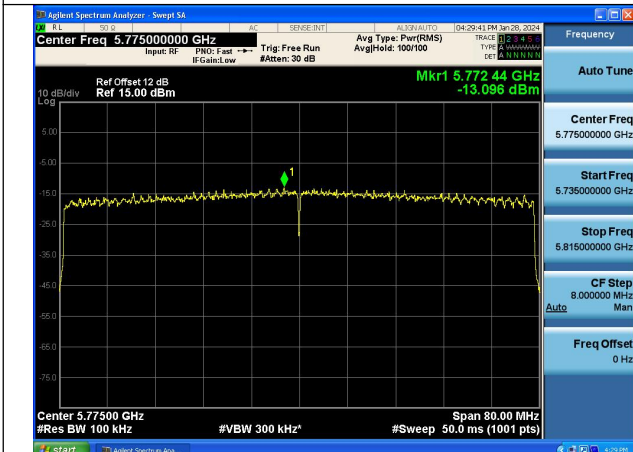

Mode:802.11ax HE80 Tone:106T Frequency:5775MHz
Ant:Chain0

Mode:802.11ax HE80 Tone:106T Frequency:5775MHz
Ant:Chain1

Mode:802.11ax HE80 Tone:242T Frequency:5775MHz
Ant:Chain0

Mode:802.11ax HE80 Tone:242T Frequency:5775MHz
Ant:Chain1

Mode:802.11ax HE80 Tone:484T Frequency:5775MHz
Ant:Chain0

Mode:802.11ax HE80 Tone:484T Frequency:5775MHz
Ant:Chain1

Mode:802.11ax HE80 Tone:996T Frequency:5775MHz
Ant:Chain0

Mode:802.11ax HE80 Tone:996T Frequency:5775MHz
Ant:Chain1