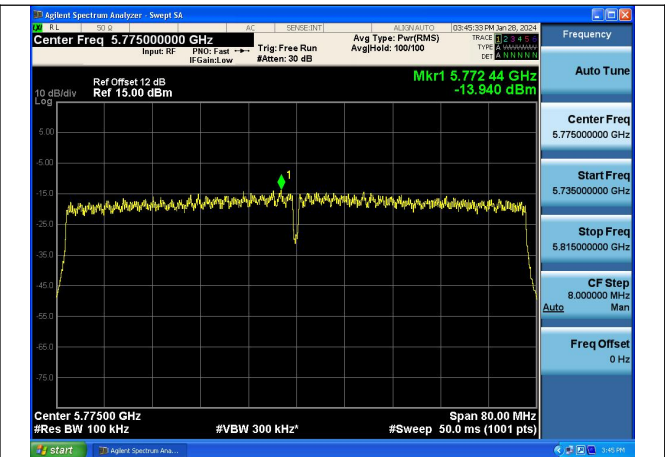

Mode:802.11ax HE40 Tone:484T Frequency:5755MHz
Ant:Chain1

Mode:802.11ax HE40 Tone:484T Frequency:5795MHz
Ant:Chain1

Test Mode: 802.11ac VHT80

Mode:802.11ac VHT80 Frequency:5775MHz
Ant:Chain0

Mode:802.11ac VHT80 Frequency:5775MHz
Ant:Chain1

Test Mode: 802.11ax HE80

Mode:802.11ax HE80 Tone:26T Frequency:5775MHz
Ant:Chain0

Mode:802.11ax HE80 Tone:26T Frequency:5775MHz
Ant:Chain1

Mode:802.11ax HE80 Tone:52T Frequency:5775MHz
Ant:Chain0

Mode:802.11ax HE80 Tone:52T Frequency:5775MHz
Ant:Chain1