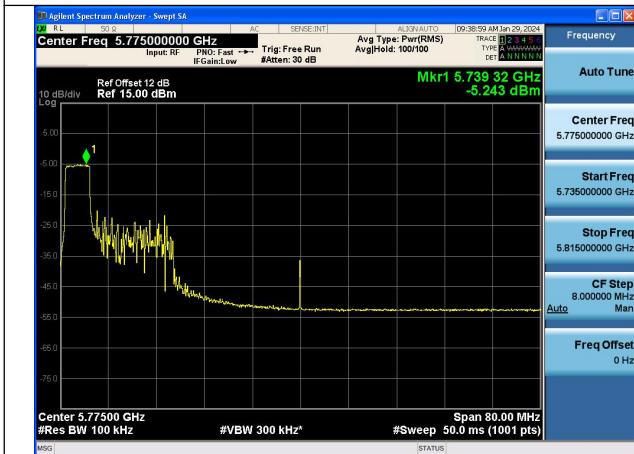

Mode:802.11ax HE40 Tone:484T Frequency:5755MHz
Ant:Chain1

Mode:802.11ax HE40 Tone:484T Frequency:5795MHz
Ant:Chain1

Test Mode: 802.11ac VHT80

Mode:802.11ac VHT80 Frequency:5775MHz
Ant:Chain0

Mode:802.11ac VHT80 Frequency:5775MHz
Ant:Chain1

Test Mode: 802.11ax HE80

Mode:802.11ax HE80 Tone:26T Frequency:5775MHz
Ant:Chain0

Mode:802.11ax HE80 Tone:26T Frequency:5775MHz
Ant:Chain1

Mode:802.11ax HE80 Tone:52T Frequency:5775MHz
Ant:Chain0

Mode:802.11ax HE80 Tone:52T Frequency:5775MHz
Ant:Chain1