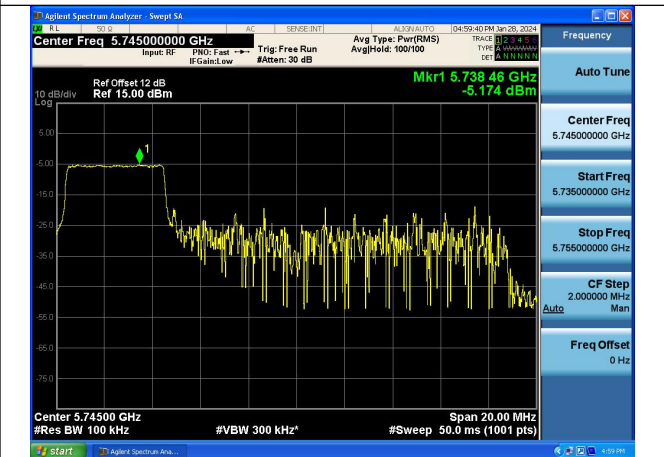

Mode:802.11ax HE20 Tone:26T Frequency:5785MHz  
Ant:Chain1

Mode:802.11ax HE20 Tone:26T Frequency:5825MHz  
Ant:Chain1

Mode:802.11ax HE20 Tone:52T Frequency:5745MHz  
Ant:Chain0

Mode:802.11ax HE20 Tone:52T Frequency:5785MHz  
Ant:Chain0

Mode:802.11ax HE20 Tone:52T Frequency:5825MHz  
Ant:Chain0

Mode:802.11ax HE20 Tone:52T Frequency:5745MHz  
Ant:Chain1

Mode:802.11ax HE20 Tone:52T Frequency:5785MHz  
Ant:Chain1

Mode:802.11ax HE20 Tone:52T Frequency:5825MHz  
Ant:Chain1