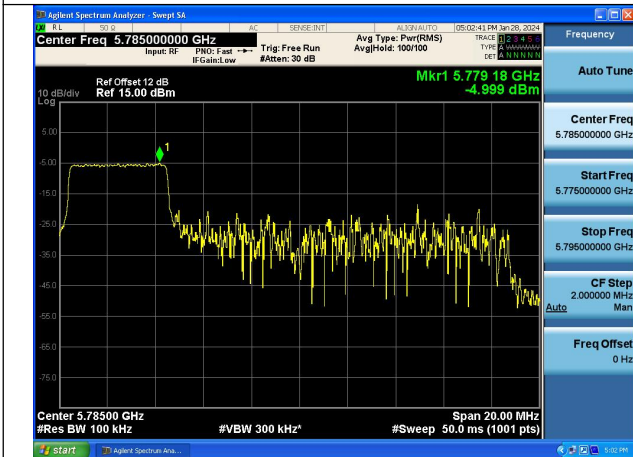

Mode:802.11ax HE20 Tone:26T Frequency:5785MHz  
Ant:Chain1

Mode:802.11ax HE20 Tone:26T Frequency:5825MHz  
Ant:Chain1

Mode:802.11ax HE20 Tone:52T Frequency:5745MHz  
Ant:Chain0

Mode:802.11ax HE20 Tone:52T Frequency:5785MHz  
Ant:Chain0

Mode:802.11ax HE20 Tone:52T Frequency:5825MHz  
Ant:Chain0

Mode:802.11ax HE20 Tone:52T Frequency:5745MHz  
Ant:Chain1

Mode:802.11ax HE20 Tone:52T Frequency:5785MHz  
Ant:Chain1

Mode:802.11ax HE20 Tone:52T Frequency:5825MHz  
Ant:Chain1