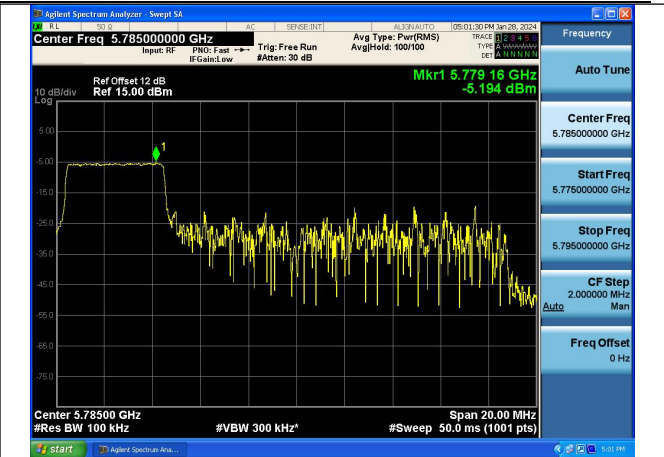

Test Mode: 802.11ax HE20

Mode:802.11ax HE20 Tone:26T Frequency:5745MHz  
Ant:Chain0

Mode:802.11ax HE20 Tone:26T Frequency:5785MHz  
Ant:Chain0

Mode:802.11ax HE20 Tone:26T Frequency:5825MHz  
Ant:Chain0

Mode:802.11ax HE20 Tone:26T Frequency:5745MHz  
Ant:Chain1

Mode:802.11ax HE20 Tone:26T Frequency:5785MHz  
Ant:Chain1

Mode:802.11ax HE20 Tone:26T Frequency:5825MHz  
Ant:Chain1

Mode:802.11ax HE20 Tone:52T Frequency:5745MHz  
Ant:Chain0

Mode:802.11ax HE20 Tone:52T Frequency:5785MHz  
Ant:Chain0