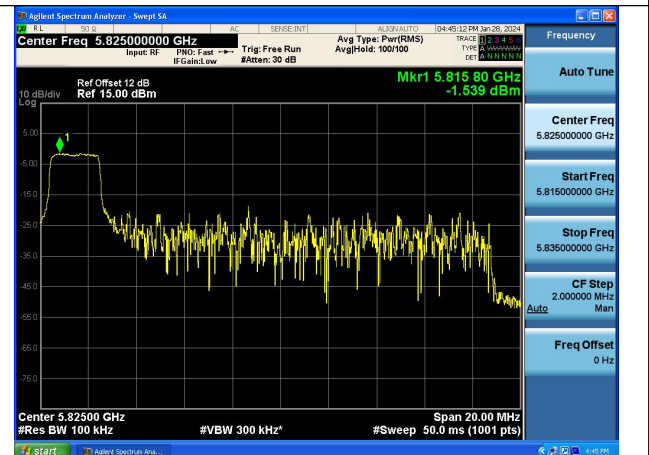

Test Mode: 802.11ax HE20

Mode:802.11ax HE20 Tone:26T Frequency:5745MHz  
Ant:Chain0

Mode:802.11ax HE20 Tone:26T Frequency:5785MHz  
Ant:Chain0

Mode:802.11ax HE20 Tone:26T Frequency:5825MHz  
Ant:Chain0

Mode:802.11ax HE20 Tone:26T Frequency:5745MHz  
Ant:Chain1

Mode:802.11ax HE20 Tone:26T Frequency:5785MHz  
Ant:Chain1

Mode:802.11ax HE20 Tone:26T Frequency:5825MHz  
Ant:Chain1

Mode:802.11ax HE20 Tone:52T Frequency:5745MHz  
Ant:Chain0

Mode:802.11ax HE20 Tone:52T Frequency:5785MHz  
Ant:Chain0