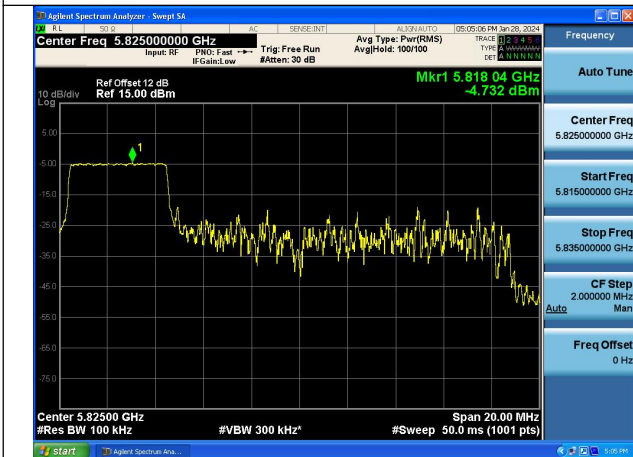

Mode:802.11ax HE20 Tone:26T Frequency:5785MHz  
Ant:Chain1

Mode:802.11ax HE20 Tone:26T Frequency:5825MHz  
Ant:Chain1

Mode:802.11ax HE20 Tone:52T Frequency:5745MHz  
Ant:Chain0

Mode:802.11ax HE20 Tone:52T Frequency:5785MHz  
Ant:Chain0

Mode:802.11ax HE20 Tone:52T Frequency:5825MHz  
Ant:Chain0

Mode:802.11ax HE20 Tone:52T Frequency:5745MHz  
Ant:Chain1

Mode:802.11ax HE20 Tone:52T Frequency:5785MHz  
Ant:Chain1

Mode:802.11ax HE20 Tone:52T Frequency:5825MHz  
Ant:Chain1