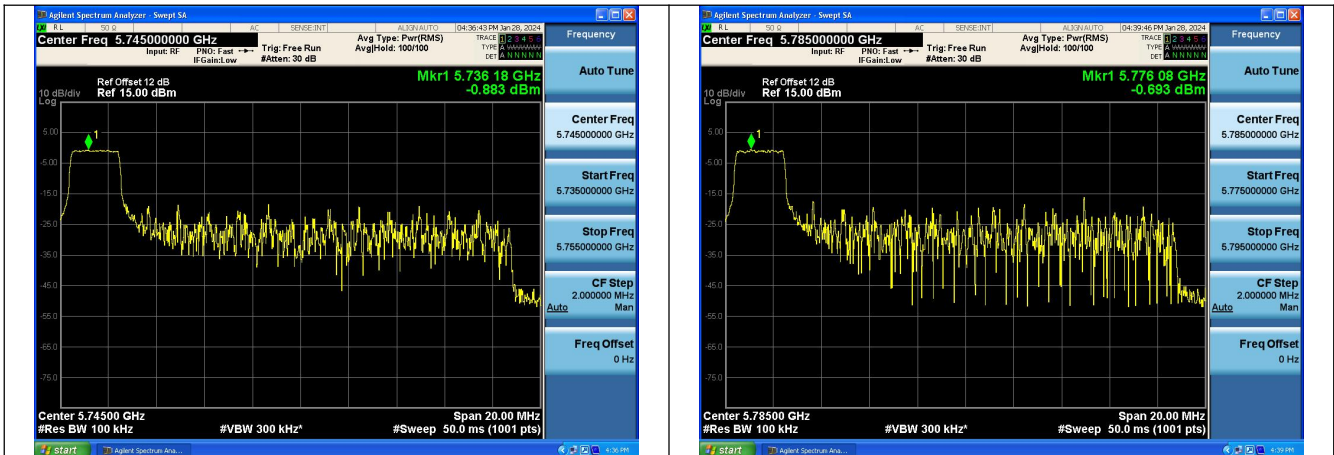

Test Mode: 802.11ax HE20

Mode:802.11ax HE20 Tone:26T Frequency:5745MHz  
Ant:Chain0

Mode:802.11ax HE20 Tone:26T Frequency:5785MHz  
Ant:Chain0

Mode:802.11ax HE20 Tone:26T Frequency:5825MHz  
Ant:Chain0

Mode:802.11ax HE20 Tone:26T Frequency:5745MHz  
Ant:Chain1

Mode:802.11ax HE20 Tone:26T Frequency:5785MHz  
Ant:Chain1

Mode:802.11ax HE20 Tone:26T Frequency:5825MHz  
Ant:Chain1

Mode:802.11ax HE20 Tone:52T Frequency:5745MHz  
Ant:Chain0

Mode:802.11ax HE20 Tone:52T Frequency:5785MHz  
Ant:Chain0