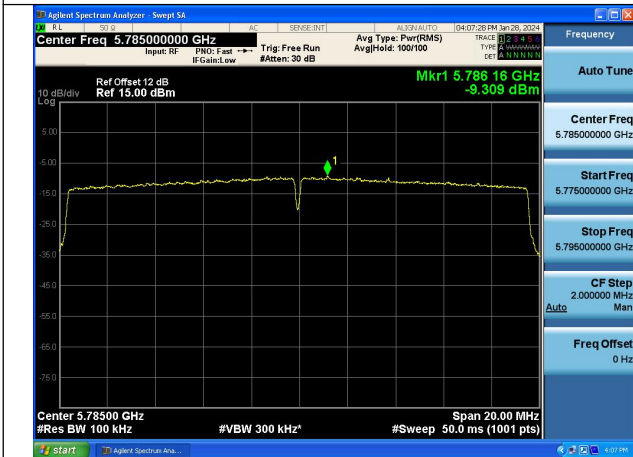

Mode:802.11ax HE20 Tone:106T Frequency:5785MHz  
Ant:Chain1

Mode:802.11ax HE20 Tone:106T Frequency:5825MHz  
Ant:Chain1

Mode:802.11ax HE20 Tone:242T Frequency:5745MHz  
Ant:Chain0

Mode:802.11ax HE20 Tone:242T Frequency:5785MHz  
Ant:Chain0

Mode:802.11ax HE20 Tone:242T Frequency:5825MHz  
Ant:Chain0

Mode:802.11ax HE20 Tone:242T Frequency:5745MHz  
Ant:Chain1

Mode:802.11ax HE20 Tone:242T Frequency:5785MHz  
Ant:Chain1

Mode:802.11ax HE20 Tone:242T Frequency:5825MHz  
Ant:Chain1