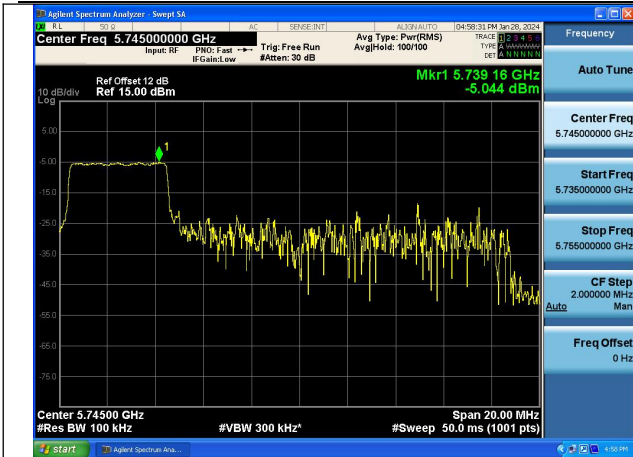

Test Mode: 802.11ax HE20

Mode:802.11ax HE20 Tone:26T Frequency:5745MHz  
Ant:Chain0

Mode:802.11ax HE20 Tone:26T Frequency:5785MHz  
Ant:Chain0

Mode:802.11ax HE20 Tone:26T Frequency:5825MHz  
Ant:Chain0

Mode:802.11ax HE20 Tone:26T Frequency:5745MHz  
Ant:Chain1

Mode:802.11ax HE20 Tone:26T Frequency:5785MHz  
Ant:Chain1

Mode:802.11ax HE20 Tone:26T Frequency:5825MHz  
Ant:Chain1

Mode:802.11ax HE20 Tone:52T Frequency:5745MHz  
Ant:Chain0

Mode:802.11ax HE20 Tone:52T Frequency:5785MHz  
Ant:Chain0