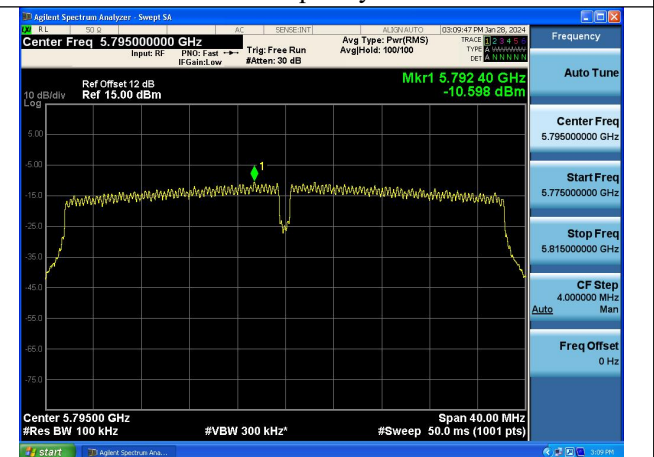

Mode:802.11n HT40 Frequency:5795MHz Ant:Chain1