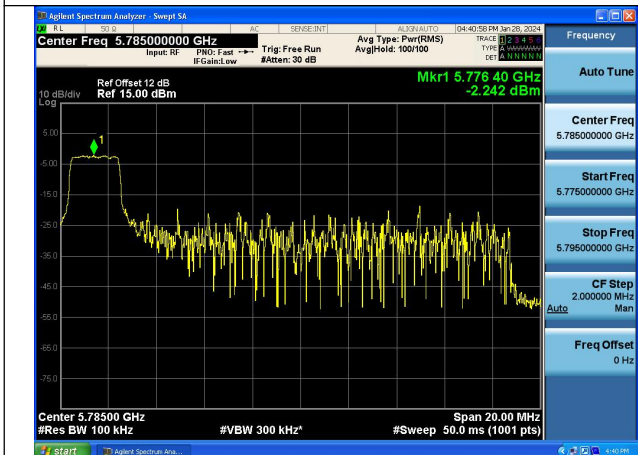

Test Mode: 802.11ax HE20

Mode:802.11ax HE20 Tone:26T Frequency:5745MHz  
Ant:Chain0

Mode:802.11ax HE20 Tone:26T Frequency:5785MHz  
Ant:Chain0

Mode:802.11ax HE20 Tone:26T Frequency:5825MHz  
Ant:Chain0

Mode:802.11ax HE20 Tone:26T Frequency:5745MHz  
Ant:Chain1

Mode:802.11ax HE20 Tone:26T Frequency:5785MHz  
Ant:Chain1

Mode:802.11ax HE20 Tone:26T Frequency:5825MHz  
Ant:Chain1

Mode:802.11ax HE20 Tone:52T Frequency:5745MHz  
Ant:Chain0

Mode:802.11ax HE20 Tone:52T Frequency:5785MHz  
Ant:Chain0