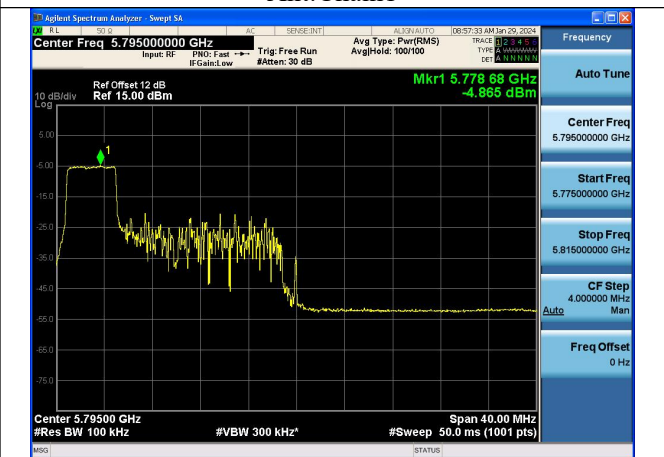

Test Mode: 802.11ac VHT40

Test Mode: 802.11ax HE40

Mode:802.11ax HE40 Tone:26T Frequency:5755MHz  
Ant:Chain0

Mode:802.11ax HE40 Tone:26T Frequency:5795MHz  
Ant:Chain0

Mode:802.11ax HE40 Tone:26T Frequency:5755MHz  
Ant:Chain1

Mode:802.11ax HE40 Tone:26T Frequency:5795MHz  
Ant:Chain1

Mode:802.11ax HE40 Tone:52T Frequency:5755MHz  
Ant:Chain0

Mode:802.11ax HE40 Tone:52T Frequency:5795MHz  
Ant:Chain0