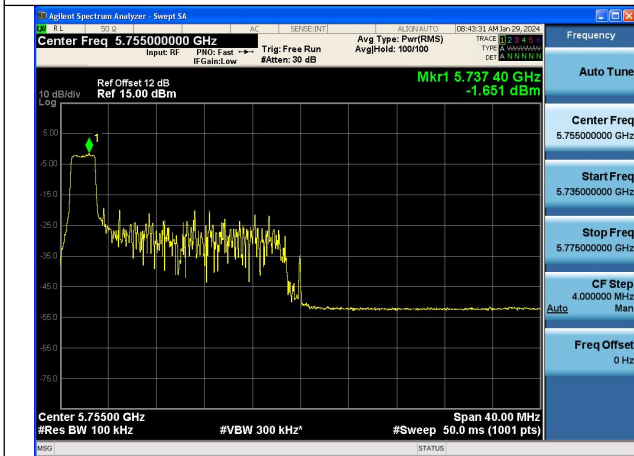

Test Mode: 802.11ac VHT40

Test Mode: 802.11ax HE40

Mode:802.11ax HE40 Tone:26T Frequency:5755MHz  
Ant:Chain0

Mode:802.11ax HE40 Tone:26T Frequency:5795MHz  
Ant:Chain0

Mode:802.11ax HE40 Tone:26T Frequency:5755MHz  
Ant:Chain1

Mode:802.11ax HE40 Tone:26T Frequency:5795MHz  
Ant:Chain1

Mode:802.11ax HE40 Tone:52T Frequency:5755MHz  
Ant:Chain0

Mode:802.11ax HE40 Tone:52T Frequency:5795MHz  
Ant:Chain0