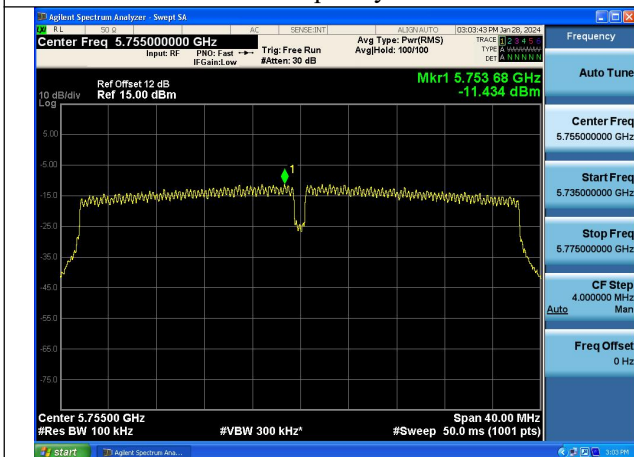

Mode:802.11n HT40 Frequency:5755MHz Ant:Chain1