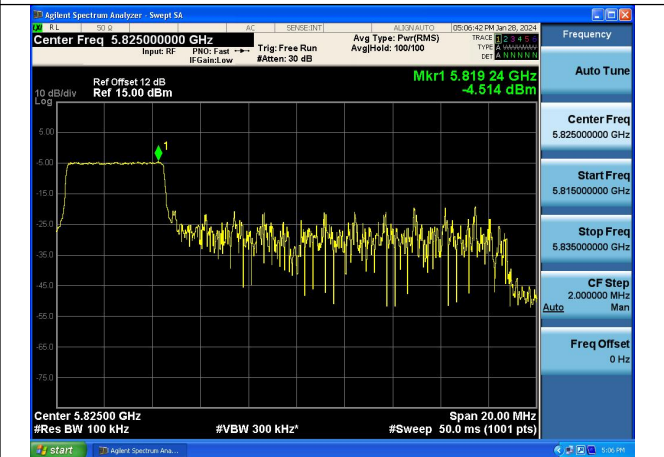

Mode:802.11ax HE20 Tone:26T Frequency:5785MHz  
Ant:Chain1

Mode:802.11ax HE20 Tone:26T Frequency:5825MHz  
Ant:Chain1

Mode:802.11ax HE20 Tone:52T Frequency:5745MHz  
Ant:Chain0

Mode:802.11ax HE20 Tone:52T Frequency:5785MHz  
Ant:Chain0

Mode:802.11ax HE20 Tone:52T Frequency:5825MHz  
Ant:Chain0

Mode:802.11ax HE20 Tone:52T Frequency:5745MHz  
Ant:Chain1

Mode:802.11ax HE20 Tone:52T Frequency:5785MHz  
Ant:Chain1

Mode:802.11ax HE20 Tone:52T Frequency:5825MHz  
Ant:Chain1