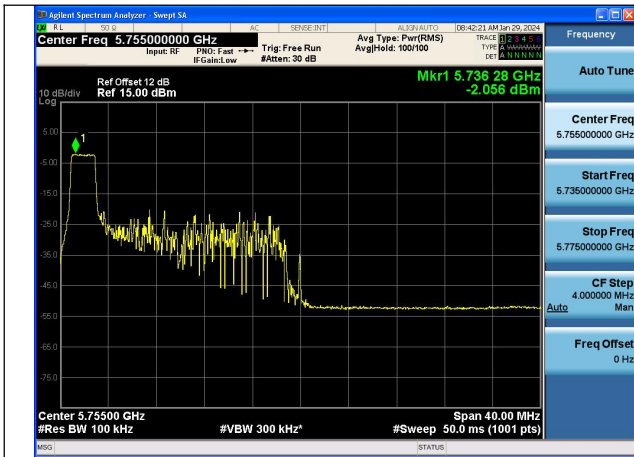

Mode:802.11ax HE20 Tone:242T Frequency:5825MHz  
Ant:Chain0

Mode:802.11ax HE20 Tone:242T Frequency:5745MHz  
Ant:Chain1

Mode:802.11ax HE20 Tone:242T Frequency:5785MHz  
Ant:Chain1

Mode:802.11ax HE20 Tone:242T Frequency:5825MHz  
Ant:Chain1

Test Mode: 802.11n HT40

Mode:802.11n HT40 Frequency:5755MHz Ant:Chain0

Mode:802.11n HT40 Frequency:5795MHz Ant:Chain0

Mode:802.11n HT40 Frequency:5755MHz Ant:Chain1

Mode:802.11n HT40 Frequency:5795MHz Ant:Chain1

Test Mode: 802.11ac VHT40

Test Mode: 802.11ax HE40

Mode:802.11ax HE40 Tone:26T Frequency:5755MHz  
Ant:Chain0

Mode:802.11ax HE40 Tone:26T Frequency:5795MHz  
Ant:Chain0

Mode:802.11ax HE40 Tone:26T Frequency:5755MHz  
Ant:Chain1