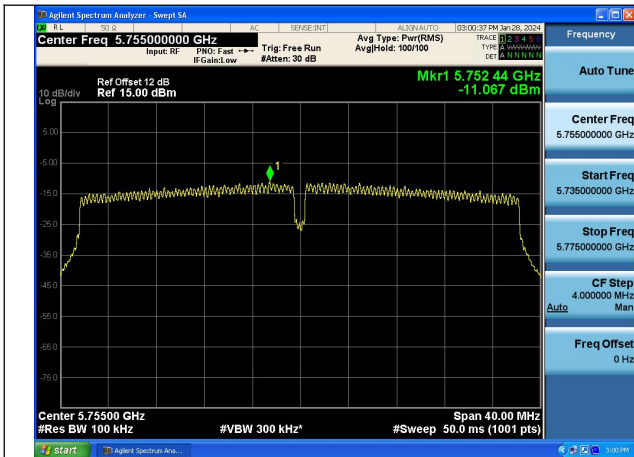

Test Mode: 802.11n HT40

Mode:802.11n HT40 Frequency:5755MHz Ant:Chain0