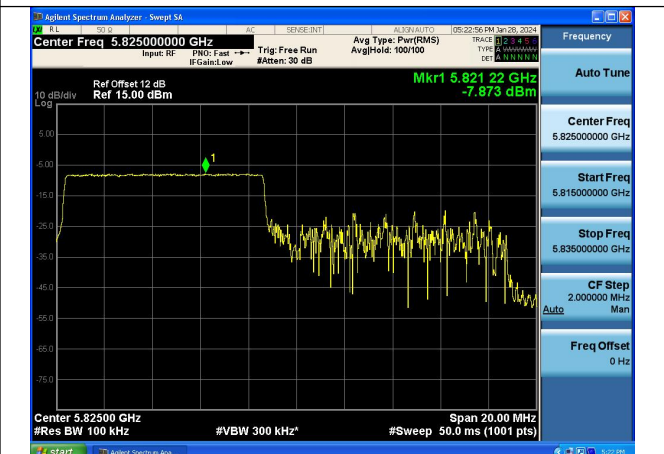

Mode:802.11ax HE20 Tone:106T Frequency:5745MHz  
Ant:Chain0

Mode:802.11ax HE20 Tone:106T Frequency:5785MHz  
Ant:Chain0

Mode:802.11ax HE20 Tone:106T Frequency:5825MHz  
Ant:Chain0

Mode:802.11ax HE20 Tone:106T Frequency:5745MHz  
Ant:Chain1

Mode:802.11ax HE20 Tone:106T Frequency:5785MHz  
Ant:Chain1

Mode:802.11ax HE20 Tone:106T Frequency:5825MHz  
Ant:Chain1

Mode:802.11ax HE20 Tone:242T Frequency:5745MHz  
Ant:Chain0

Mode:802.11ax HE20 Tone:242T Frequency:5785MHz  
Ant:Chain0