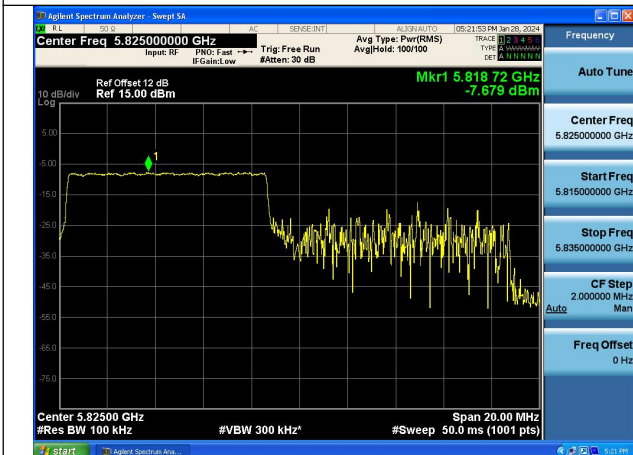

Mode:802.11ax HE20 Tone:52T Frequency:5825MHz  
Ant:Chain0

Mode:802.11ax HE20 Tone:52T Frequency:5745MHz  
Ant:Chain1

Mode:802.11ax HE20 Tone:52T Frequency:5785MHz  
Ant:Chain1

Mode:802.11ax HE20 Tone:52T Frequency:5825MHz  
Ant:Chain1

Mode:802.11ax HE20 Tone:106T Frequency:5745MHz  
Ant:Chain0

Mode:802.11ax HE20 Tone:106T Frequency:5785MHz  
Ant:Chain0

Mode:802.11ax HE20 Tone:106T Frequency:5825MHz  
Ant:Chain0

Mode:802.11ax HE20 Tone:106T Frequency:5745MHz  
Ant:Chain1