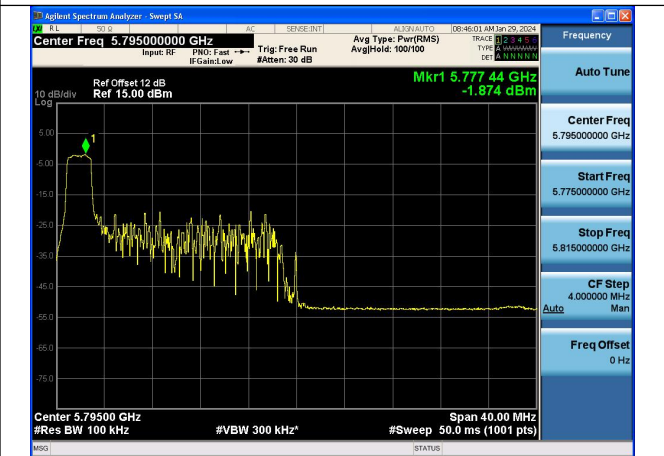

Test Mode: 802.11ac VHT40

Test Mode: 802.11ax HE40

Mode:802.11ax HE40 Tone:26T Frequency:5755MHz  
Ant:Chain0

Mode:802.11ax HE40 Tone:26T Frequency:5795MHz  
Ant:Chain0

Mode:802.11ax HE40 Tone:26T Frequency:5755MHz  
Ant:Chain1