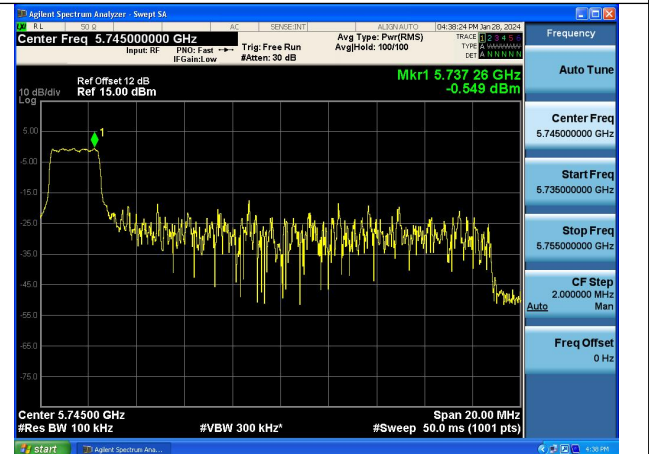

Test Mode: 802.11ax HE20

Mode:802.11ax HE20 Tone:26T Frequency:5745MHz  
Ant:Chain0

Mode:802.11ax HE20 Tone:26T Frequency:5785MHz  
Ant:Chain0

Mode:802.11ax HE20 Tone:26T Frequency:5825MHz  
Ant:Chain0

Mode:802.11ax HE20 Tone:26T Frequency:5745MHz  
Ant:Chain1

Mode:802.11ax HE20 Tone:26T Frequency:5785MHz  
Ant:Chain1

Mode:802.11ax HE20 Tone:26T Frequency:5825MHz  
Ant:Chain1

Mode:802.11ax HE20 Tone:52T Frequency:5745MHz  
Ant:Chain0

Mode:802.11ax HE20 Tone:52T Frequency:5785MHz  
Ant:Chain0