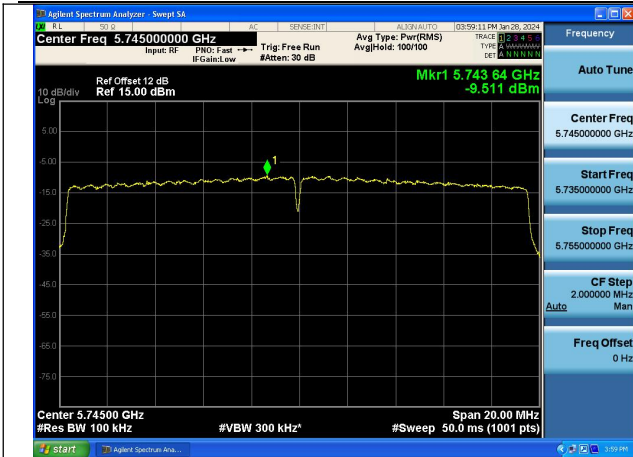

Mode:802.11ax HE20 Tone:52T Frequency:5825MHz  
Ant:Chain0

Mode:802.11ax HE20 Tone:52T Frequency:5745MHz  
Ant:Chain1

Mode:802.11ax HE20 Tone:52T Frequency:5785MHz  
Ant:Chain1

Mode:802.11ax HE20 Tone:52T Frequency:5825MHz  
Ant:Chain1

Mode:802.11ax HE20 Tone:106T Frequency:5745MHz  
Ant:Chain0

Mode:802.11ax HE20 Tone:106T Frequency:5785MHz  
Ant:Chain0

Mode:802.11ax HE20 Tone:106T Frequency:5825MHz  
Ant:Chain0

Mode:802.11ax HE20 Tone:106T Frequency:5745MHz  
Ant:Chain1

Mode:802.11ax HE20 Tone:106T Frequency:5785MHz  
Ant:Chain1

Mode:802.11ax HE20 Tone:106T Frequency:5825MHz  
Ant:Chain1

Mode:802.11ax HE20 Tone:242T Frequency:5745MHz  
Ant:Chain0

Mode:802.11ax HE20 Tone:242T Frequency:5785MHz  
Ant:Chain0