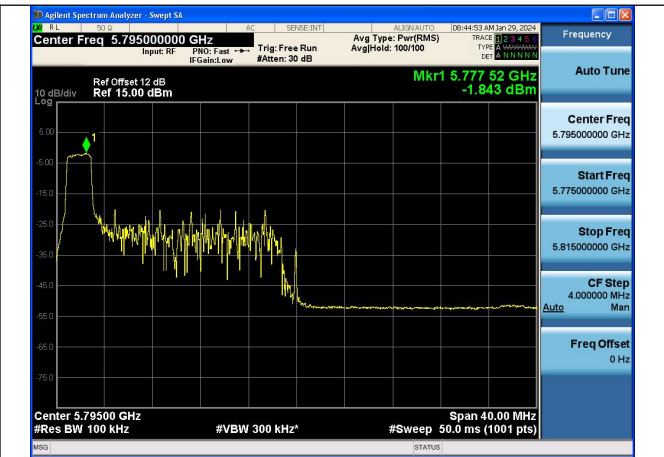

Mode:802.11ax HE20 Tone:242T Frequency:5825MHz  
Ant:Chain0

Mode:802.11ax HE20 Tone:242T Frequency:5745MHz  
Ant:Chain1

Mode:802.11ax HE20 Tone:242T Frequency:5785MHz  
Ant:Chain1

Mode:802.11ax HE20 Tone:242T Frequency:5825MHz  
Ant:Chain1

Test Mode: 802.11n HT40

Mode:802.11n HT40 Frequency:5755MHz Ant:Chain0

Mode:802.11n HT40 Frequency:5795MHz Ant:Chain0

Mode:802.11n HT40 Frequency:5755MHz Ant:Chain1

Mode:802.11n HT40 Frequency:5795MHz Ant:Chain1

Test Mode: 802.11ac VHT40

Test Mode: 802.11ax HE40

Mode:802.11ax HE40 Tone:26T Frequency:5755MHz  
Ant:Chain0

Mode:802.11ax HE40 Tone:26T Frequency:5795MHz  
Ant:Chain0

Mode:802.11ax HE40 Tone:26T Frequency:5755MHz  
Ant:Chain1