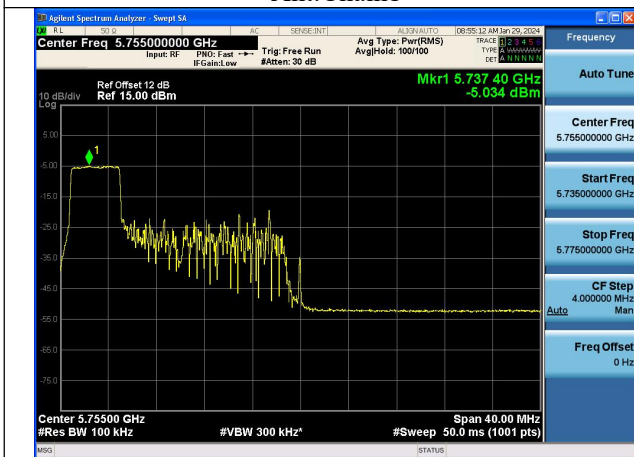

Mode:802.11ax HE40 Tone:52T Frequency:5755MHz
Ant:Chain0