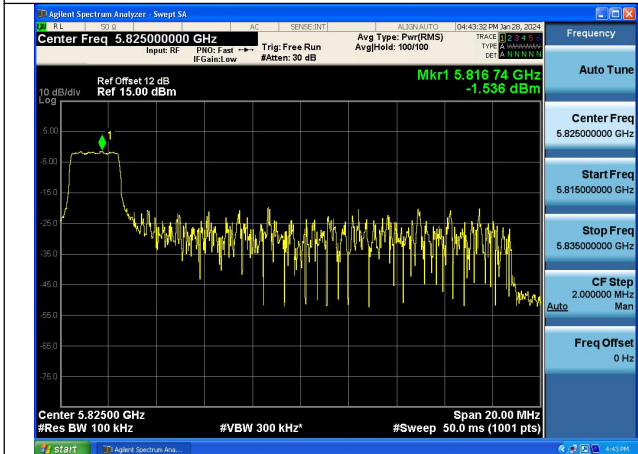

Test Mode: 802.11ax HE20

Mode:802.11ax HE20 Tone:26T Frequency:5745MHz  
Ant:Chain0

Mode:802.11ax HE20 Tone:26T Frequency:5785MHz  
Ant:Chain0

Mode:802.11ax HE20 Tone:26T Frequency:5825MHz  
Ant:Chain0

Mode:802.11ax HE20 Tone:26T Frequency:5745MHz  
Ant:Chain1

Mode:802.11ax HE20 Tone:26T Frequency:5785MHz  
Ant:Chain1

Mode:802.11ax HE20 Tone:26T Frequency:5825MHz  
Ant:Chain1

Mode:802.11ax HE20 Tone:52T Frequency:5745MHz  
Ant:Chain0

Mode:802.11ax HE20 Tone:52T Frequency:5785MHz  
Ant:Chain0