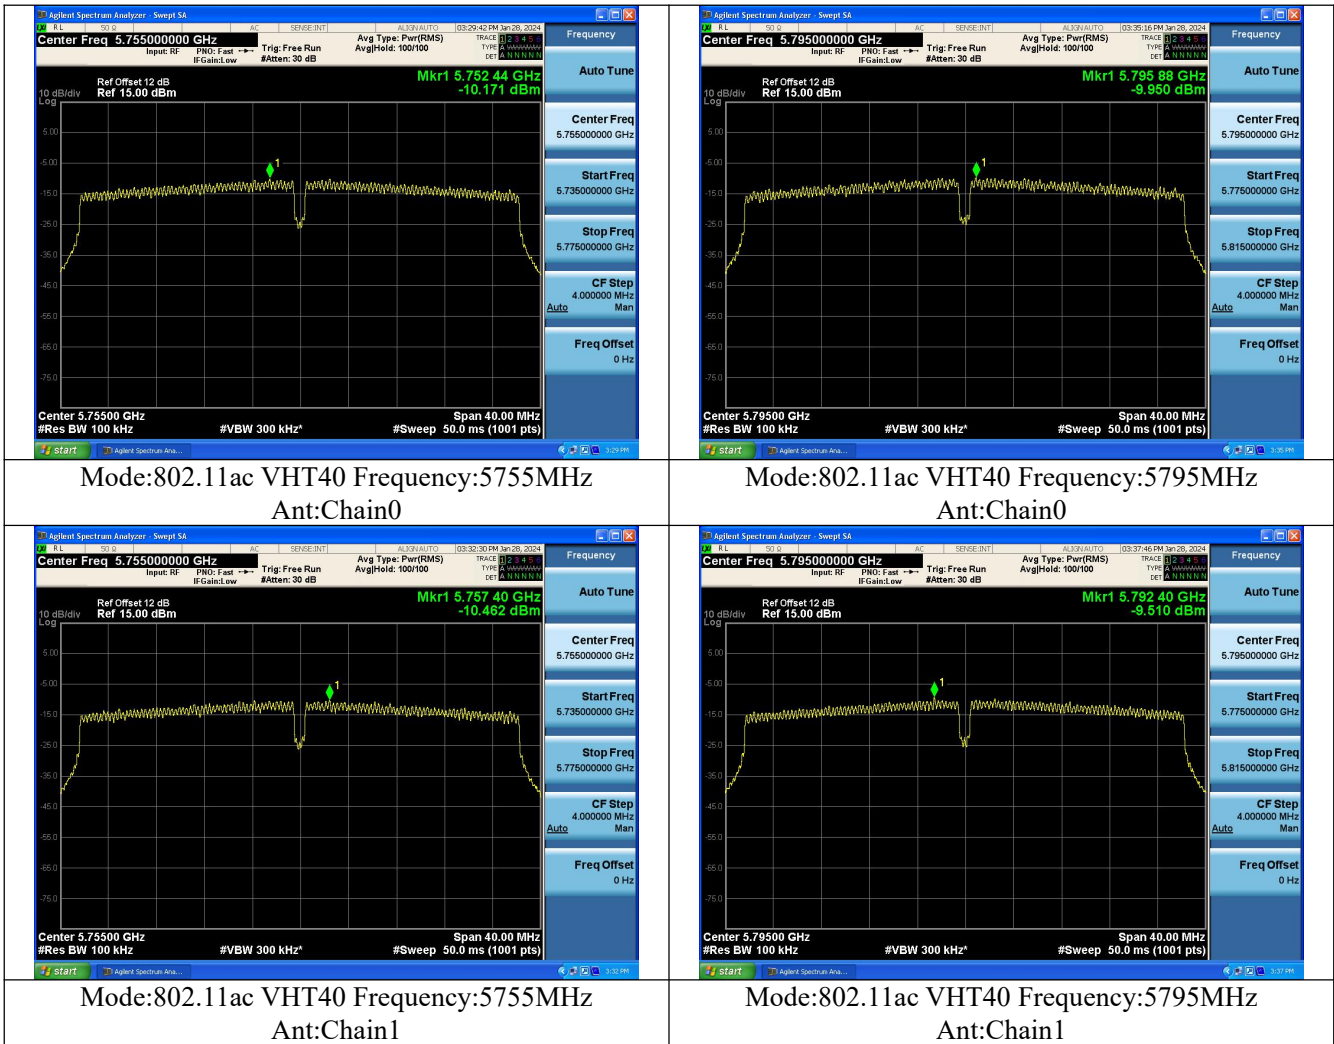

Mode:802.11ax HE20 Tone:242T Frequency:5825MHz  
Ant:Chain0

Mode:802.11ax HE20 Tone:242T Frequency:5745MHz  
Ant:Chain1

Mode:802.11ax HE20 Tone:242T Frequency:5785MHz  
Ant:Chain1

Mode:802.11ax HE20 Tone:242T Frequency:5825MHz  
Ant:Chain1

Test Mode: 802.11n HT40

Mode:802.11n HT40 Frequency:5755MHz Ant:Chain0

Mode:802.11n HT40 Frequency:5795MHz Ant:Chain0

Mode:802.11n HT40 Frequency:5755MHz Ant:Chain1

Mode:802.11n HT40 Frequency:5795MHz Ant:Chain1

Test Mode: 802.11ac VHT40

Test Mode: 802.11ax HE40

Mode:802.11ax HE40 Tone:26T Frequency:5755MHz  
Ant:Chain0

Mode:802.11ax HE40 Tone:26T Frequency:5795MHz  
Ant:Chain0

Mode:802.11ax HE40 Tone:26T Frequency:5755MHz  
Ant:Chain1