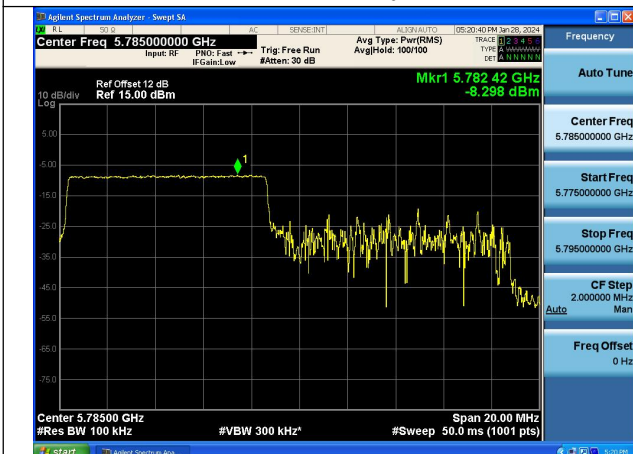

Mode:802.11ax HE20 Tone:106T Frequency:5745MHz  
Ant:Chain0

Mode:802.11ax HE20 Tone:106T Frequency:5785MHz  
Ant:Chain0

Mode:802.11ax HE20 Tone:106T Frequency:5825MHz  
Ant:Chain0

Mode:802.11ax HE20 Tone:106T Frequency:5745MHz  
Ant:Chain1

Mode:802.11ax HE20 Tone:106T Frequency:5785MHz  
Ant:Chain1

Mode:802.11ax HE20 Tone:106T Frequency:5825MHz  
Ant:Chain1

Mode:802.11ax HE20 Tone:242T Frequency:5745MHz  
Ant:Chain0

Mode:802.11ax HE20 Tone:242T Frequency:5785MHz  
Ant:Chain0