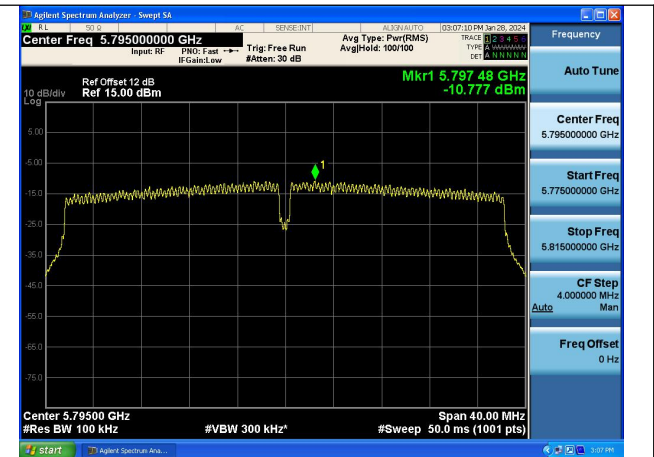

Test Mode: 802.11n HT40

Mode:802.11n HT40 Frequency:5795MHz Ant:Chain0