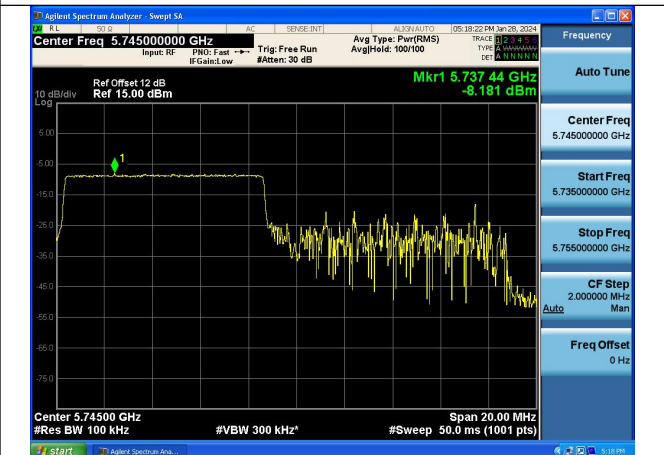

Mode:802.11ax HE20 Tone:52T Frequency:5825MHz  
Ant:Chain0

Mode:802.11ax HE20 Tone:52T Frequency:5745MHz  
Ant:Chain1

Mode:802.11ax HE20 Tone:52T Frequency:5785MHz  
Ant:Chain1

Mode:802.11ax HE20 Tone:52T Frequency:5825MHz  
Ant:Chain1

Mode:802.11ax HE20 Tone:106T Frequency:5745MHz  
Ant:Chain0

Mode:802.11ax HE20 Tone:106T Frequency:5785MHz  
Ant:Chain0

Mode:802.11ax HE20 Tone:106T Frequency:5825MHz  
Ant:Chain0

Mode:802.11ax HE20 Tone:106T Frequency:5745MHz  
Ant:Chain1