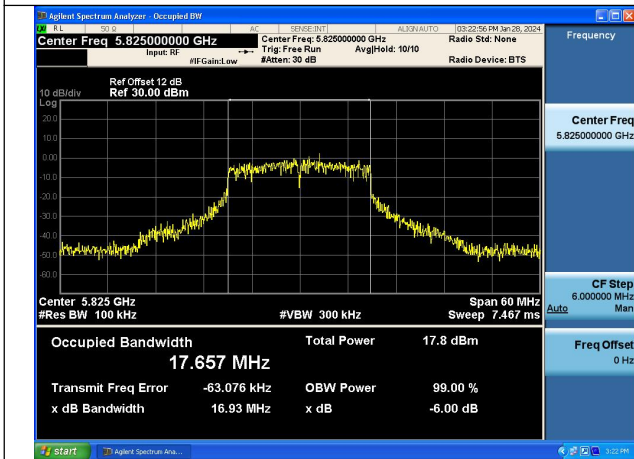

Mode:802.11n HT20 Frequency:5785MHz Ant:Chain1

Mode:802.11n HT20 Frequency:5825MHz Ant:Chain1

Test Mode: 802.11ac VHT20

Mode:802.11ac VHT20 Frequency:5745MHz
Ant:Chain0

Mode:802.11ac VHT20 Frequency:5785MHz
Ant:Chain0

Mode:802.11ac VHT20 Frequency:5825MHz
Ant:Chain0

Mode:802.11ac VHT20 Frequency:5745MHz
Ant:Chain1

Mode:802.11ac VHT20 Frequency:5785MHz
Ant:Chain1

Mode:802.11ac VHT20 Frequency:5825MHz
Ant:Chain1