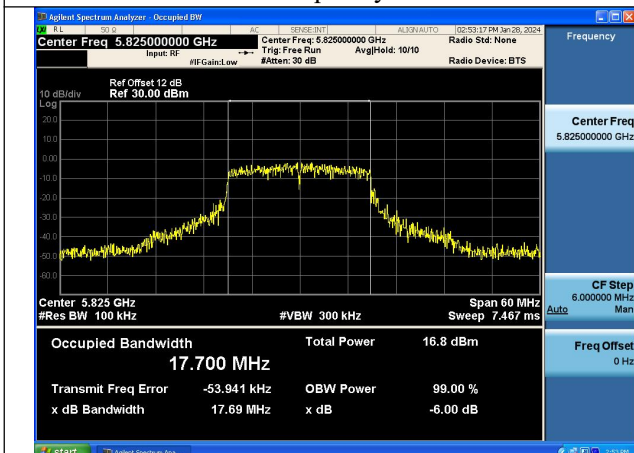

Mode:802.11n HT20 Frequency:5825MHz Ant:Chain0