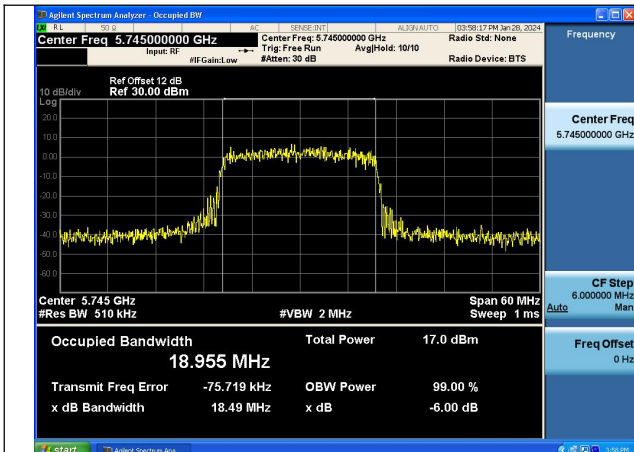

Test Mode: 802.11ax HE20

Mode:802.11ax HE20 Frequency:5745MHz Ant:Chain0

Mode:802.11ax HE20 Frequency:5785MHz Ant:Chain0

Mode:802.11ax HE20 Frequency:5825MHz Ant:Chain0

Mode:802.11ax HE20 Frequency:5745MHz Ant:Chain1