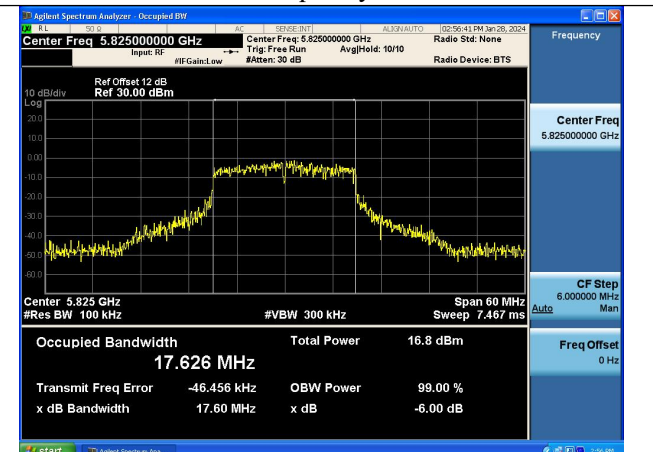

Test Mode: 802.11n HT20

Mode:802.11n HT20 Frequency:5745MHz Ant:Chain0

Mode:802.11n HT20 Frequency:5785MHz Ant:Chain0

Mode:802.11n HT20 Frequency:5825MHz Ant:Chain0

Mode:802.11n HT20 Frequency:5745MHz Ant:Chain1