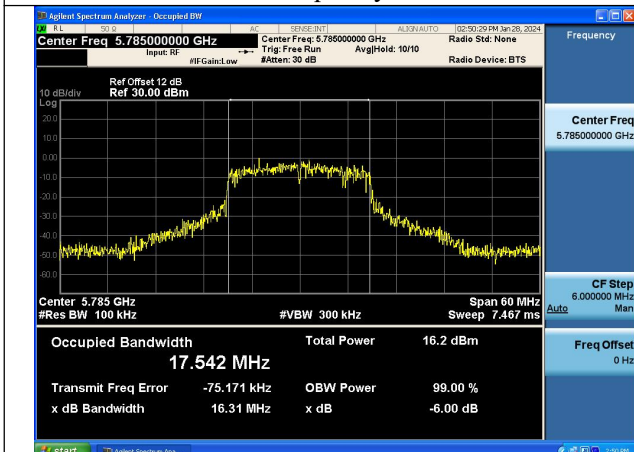

Test Mode: 802.11n HT20

Mode:802.11n HT20 Frequency:5745MHz Ant:Chain0

Mode:802.11n HT20 Frequency:5785MHz Ant:Chain0

Mode:802.11n HT20 Frequency:5825MHz Ant:Chain0

Mode:802.11n HT20 Frequency:5745MHz Ant:Chain1