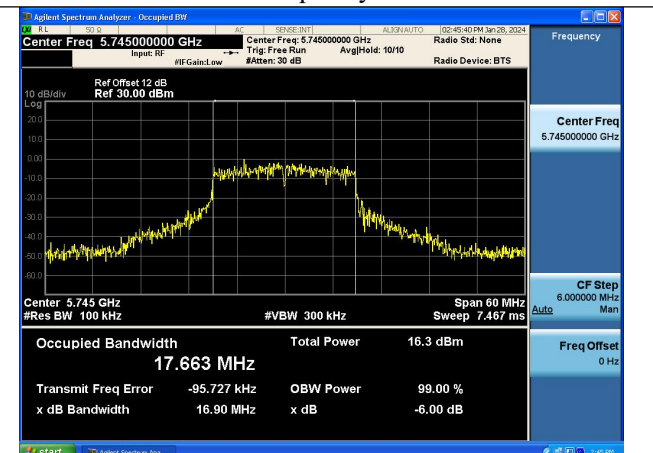

Mode:802.11n HT20 Frequency:5745MHz Ant:Chain1