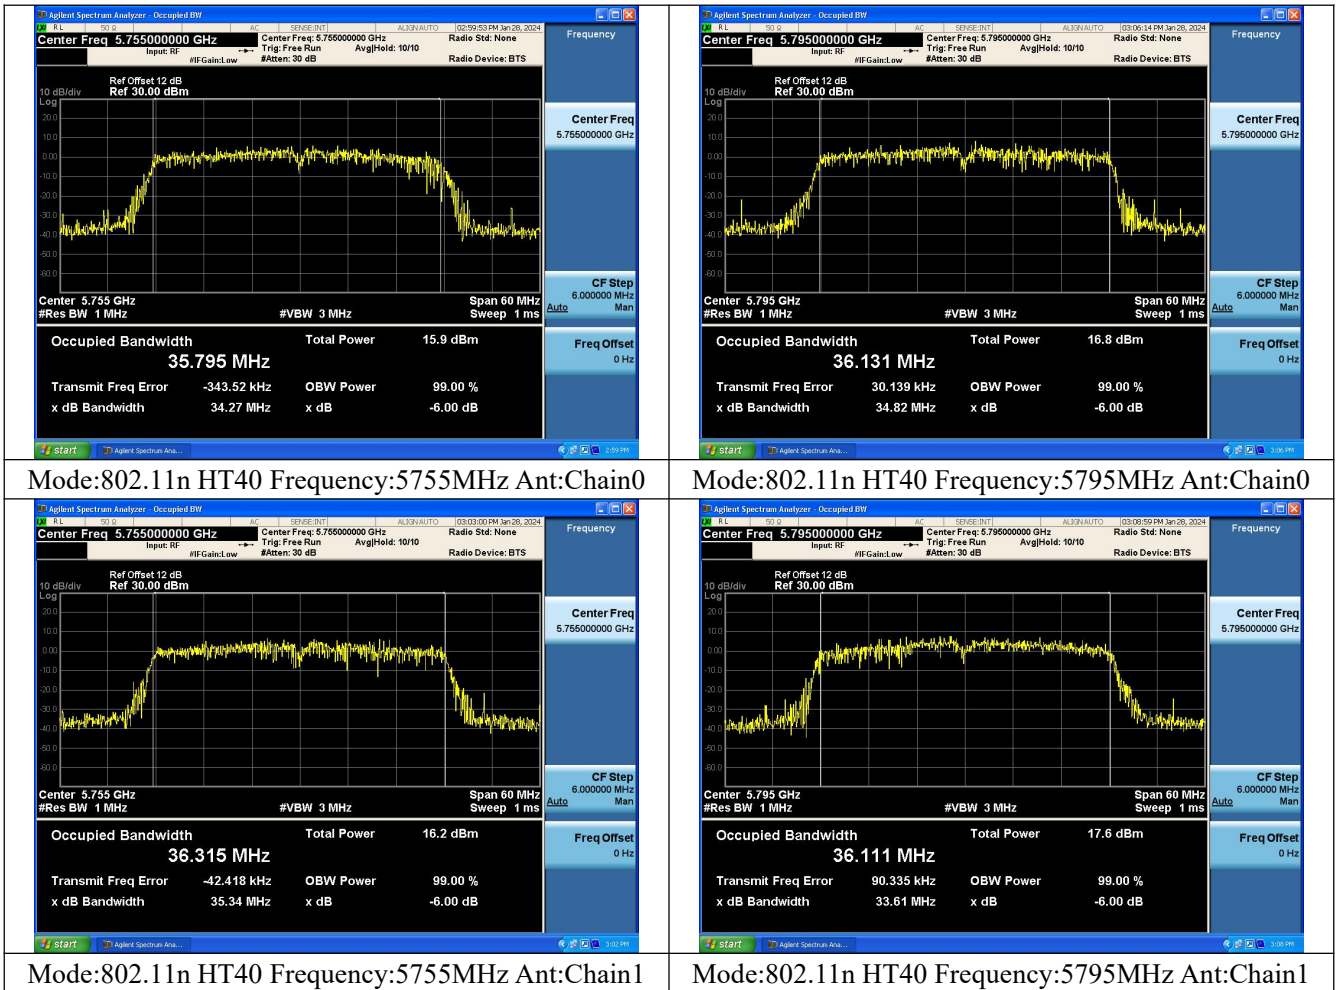

Test Mode: 802.11n HT40