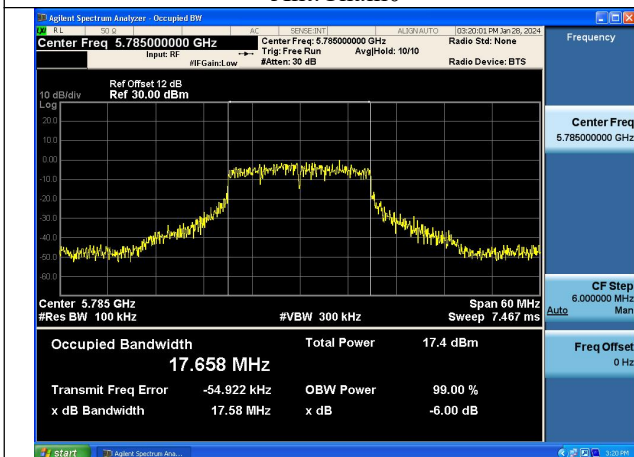

Mode:802.11ac VHT20 Frequency:5785MHz
Ant:Chain1