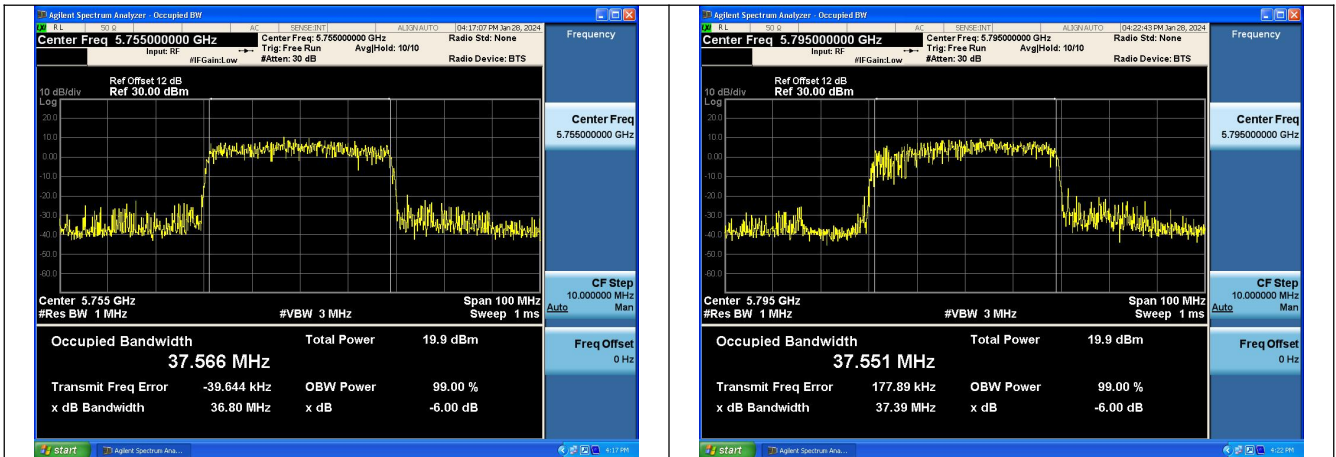

Mode:802.11ax HE20 Frequency:5785MHz Ant:Chain1

Mode:802.11ax HE20 Frequency:5825MHz Ant:Chain1

Test Mode: 802.11n HT40

Test Mode: 802.11ac VHT40

Test Mode: 802.11ax HE40

Mode:802.11ax HE40 Frequency:5755MHz Ant:Chain0