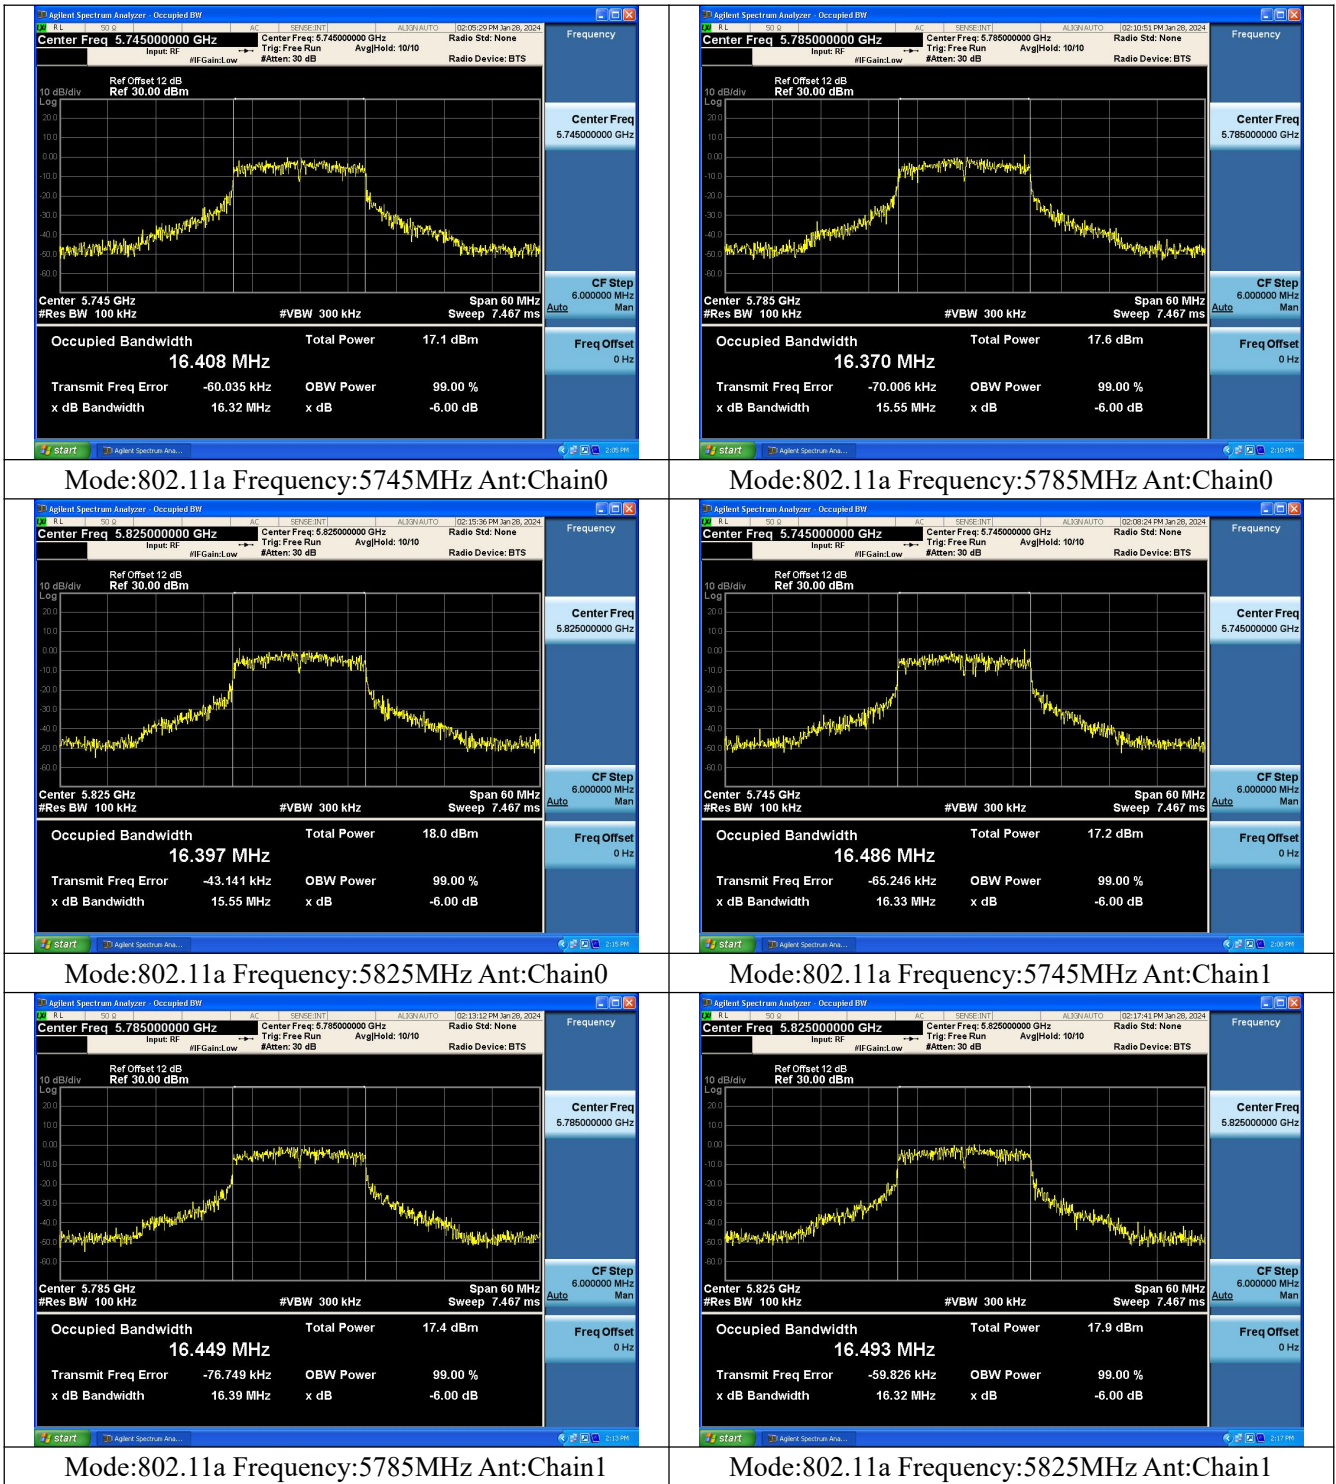

Mode:802.11ax HE40 Frequency:5795MHz Ant:Chain0

Mode:802.11ax HE40 Frequency:5755MHz Ant:Chain1

Mode:802.11ax HE40 Frequency:5795MHz Ant:Chain1

Test Mode: 802.11ac VHT80

Test Mode: 802.11ax HE80

Mode:802.11ax HE80 Frequency:5775MHz Ant:Chain0

Mode:802.11ax HE80 Frequency:5775MHz Ant:Chain1

6dB Bandwidth

Offset 12dB = Attenuator + Temporary antenna connector loss + Cable loss

Test Mode	Antenna	6dB Bandwidth (MHz)		
		5745MHz	5785MHz	5825MHz
802.11a	Chain0	16.32	15.55	15.55
802.11a	Chain1	16.33	16.39	16.32
802.11n HT20	Chain0	17.57	16.37	17.69
802.11n HT20	Chain1	16.90	16.31	17.60
802.11ac VHT20	Chain0	17.64	16.61	16.93
802.11ac VHT20	Chain1	17.63	17.58	17.57
802.11ax HE20	Chain0	18.02	18.98	17.35
802.11ax HE20	Chain1	18.62	17.79	18.98

Test Mode	Antenna	6dB Bandwidth (MHz)		
		5755MHz	---	5795MHz
802.11n HT40	Chain0	35.04	---	29.06
802.11n HT40	Chain1	30.08	---	34.13
802.11ac VHT40	Chain0	31.92	---	35.34
802.11ac VHT40	Chain1	35.35	---	35.18
802.11ax HE40	Chain0	34.49	---	36.16
802.11ax HE40	Chain1	34.19	---	31.53

Test Mode	Antenna	6dB Bandwidth (MHz)		
		5775MHz	---	---
802.11ac VHT80	Chain0	72.79	---	---
802.11ac VHT80	Chain1	75.87	---	---
802.11ax HE80	Chain0	75.98	---	---
802.11ax HE80	Chain1	77.50	---	---

Test Mode: 802.11a