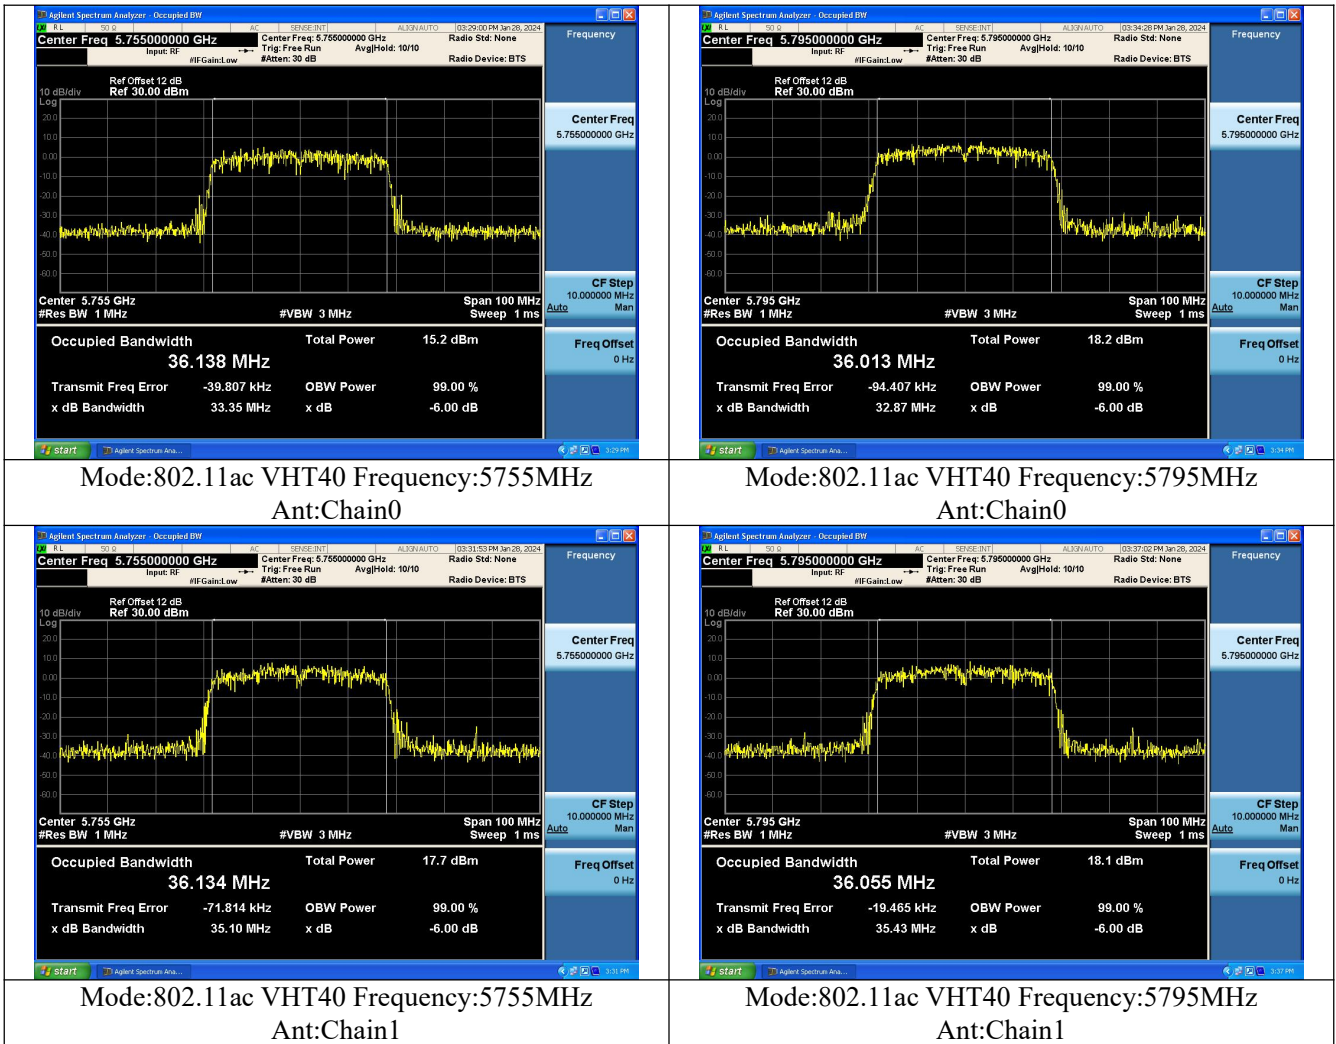

Test Mode: 802.11ac VHT40