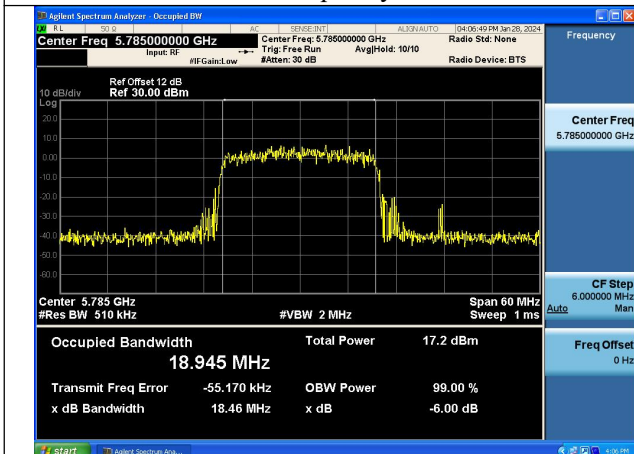

Test Mode: 802.11ax HE20

Mode:802.11ax HE20 Frequency:5745MHz Ant:Chain0

Mode:802.11ax HE20 Frequency:5785MHz Ant:Chain0

Mode:802.11ax HE20 Frequency:5825MHz Ant:Chain0

Mode:802.11ax HE20 Frequency:5745MHz Ant:Chain1