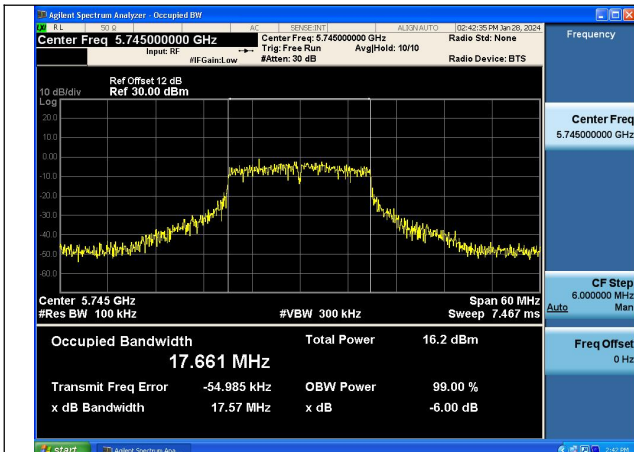

Test Mode: 802.11n HT20

Mode:802.11n HT20 Frequency:5745MHz Ant:Chain0