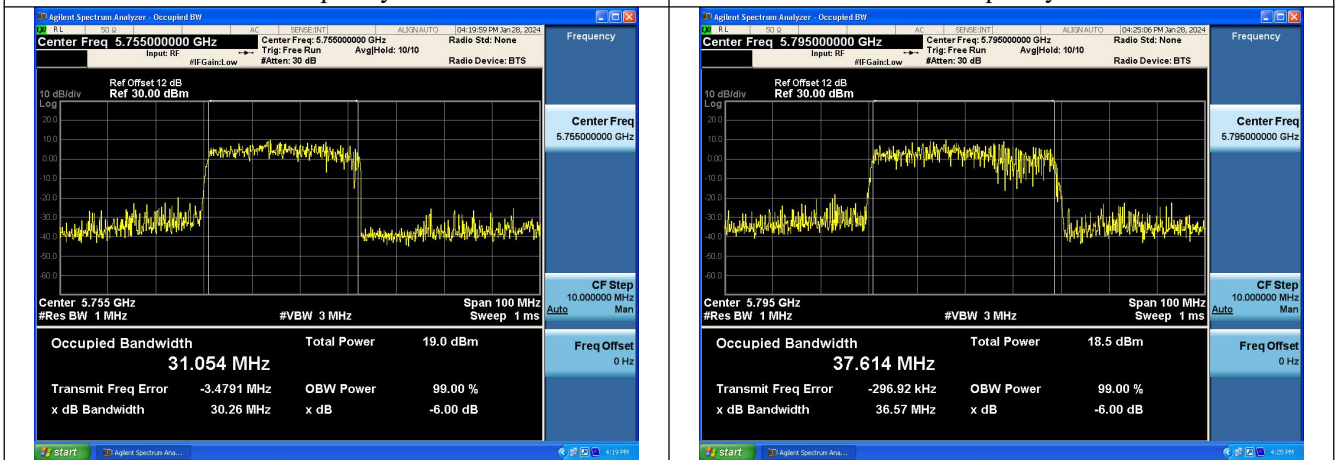

Mode:802.11ax HE40 Frequency:5755MHz Ant:Chain1

Mode:802.11ax HE40 Frequency:5795MHz Ant:Chain1