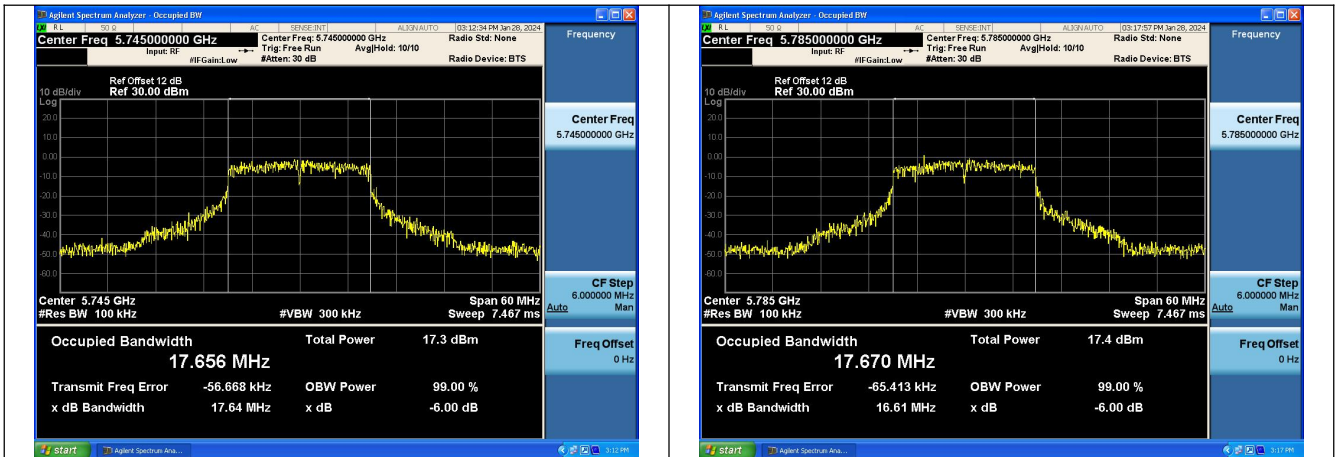

Test Mode	Antenna	6dB Bandwidth (MHz)		
		5775MHz	---	---
802.11ac VHT80	Chain0	72.79	---	---
802.11ac VHT80	Chain1	75.87	---	---
802.11ax HE80	Chain0	75.98	---	---
802.11ax HE80	Chain1	77.50	---	---

Test Mode: 802.11a

Test Mode: 802.11n HT20

Mode:802.11n HT20 Frequency:5745MHz Ant:Chain0

Mode:802.11n HT20 Frequency:5785MHz Ant:Chain0

Mode:802.11n HT20 Frequency:5825MHz Ant:Chain0

Mode:802.11n HT20 Frequency:5745MHz Ant:Chain1

Mode:802.11n HT20 Frequency:5785MHz Ant:Chain1

Mode:802.11n HT20 Frequency:5825MHz Ant:Chain1

Test Mode: 802.11ac VHT20

Mode:802.11ac VHT20 Frequency:5745MHz
Ant:Chain0

Mode:802.11ac VHT20 Frequency:5785MHz
Ant:Chain0