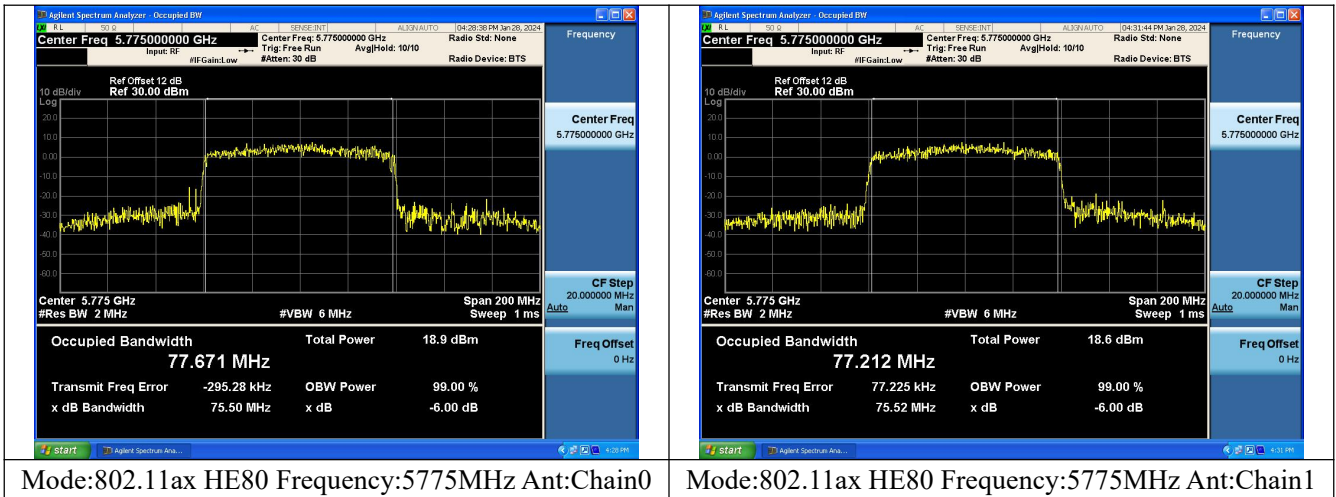

Mode:802.11ax HE40 Frequency:5795MHz Ant:Chain0

Mode:802.11ax HE40 Frequency:5755MHz Ant:Chain1

Mode:802.11ax HE40 Frequency:5795MHz Ant:Chain1

Test Mode: 802.11ac VHT80

Test Mode: 802.11ax HE80

Mode:802.11ax HE80 Frequency:5775MHz Ant:Chain0

Mode:802.11ax HE80 Frequency:5775MHz Ant:Chain1

6dB Bandwidth

Offset 12dB = Attenuator + Temporary antenna connector loss + Cable loss

Test Mode	Antenna	6dB Bandwidth (MHz)		
		5745MHz	5785MHz	5825MHz
802.11a	Chain0	16.32	15.55	15.55
802.11a	Chain1	16.33	16.39	16.32
802.11n HT20	Chain0	17.57	16.37	17.69
802.11n HT20	Chain1	16.90	16.31	17.60
802.11ac VHT20	Chain0	17.64	16.61	16.93
802.11ac VHT20	Chain1	17.63	17.58	17.57
802.11ax HE20	Chain0	18.02	18.98	17.35
802.11ax HE20	Chain1	18.62	17.79	18.98