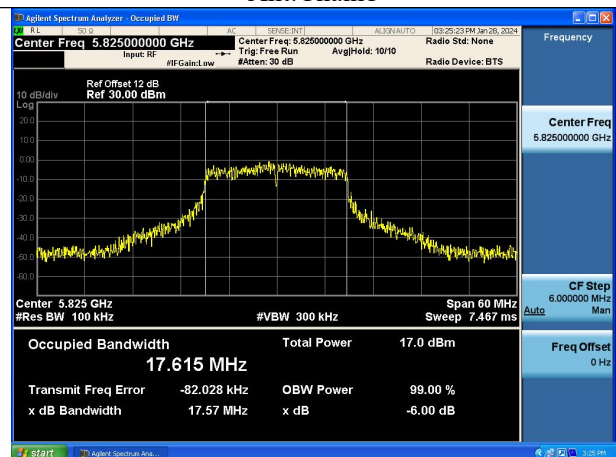

Mode:802.11n HT20 Frequency:5785MHz Ant:Chain1

Mode:802.11n HT20 Frequency:5825MHz Ant:Chain1

Test Mode: 802.11ac VHT20

Mode:802.11ac VHT20 Frequency:5745MHz
Ant:Chain0

Mode:802.11ac VHT20 Frequency:5785MHz
Ant:Chain0

Mode:802.11ac VHT20 Frequency:5825MHz
Ant:Chain0

Mode:802.11ac VHT20 Frequency:5745MHz
Ant:Chain1

Mode:802.11ac VHT20 Frequency:5785MHz
Ant:Chain1

Mode:802.11ac VHT20 Frequency:5825MHz
Ant:Chain1