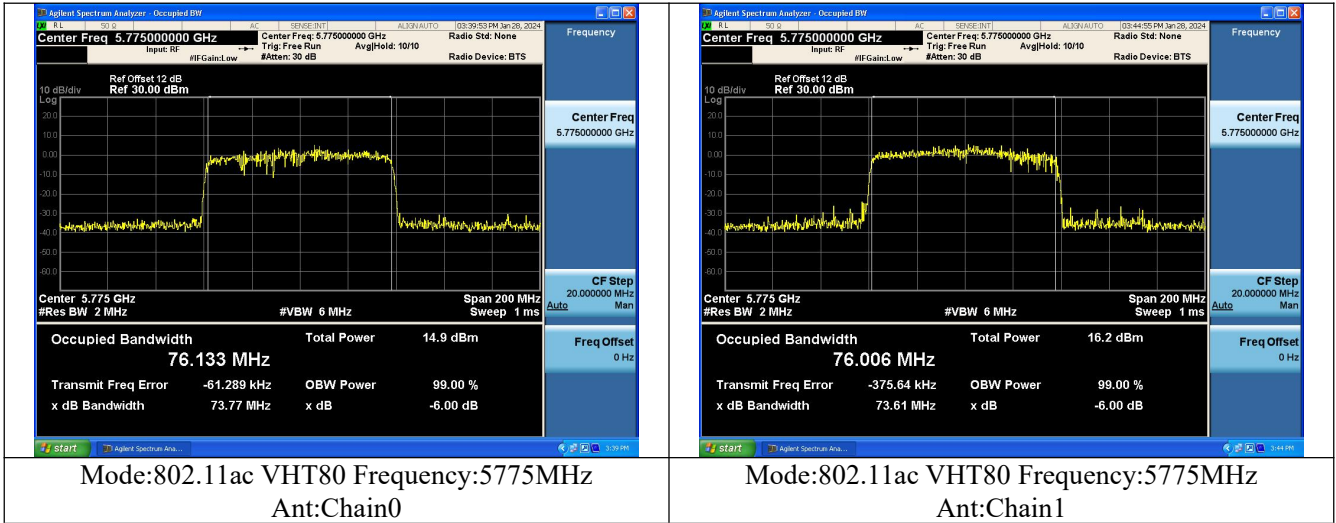

Mode:802.11ax HE20 Frequency:5785MHz Ant:Chain1

Mode:802.11ax HE20 Frequency:5825MHz Ant:Chain1

Test Mode: 802.11n HT40

Test Mode: 802.11ac VHT40

Test Mode: 802.11ax HE40

Mode:802.11ax HE40 Frequency:5755MHz Ant:Chain0

Mode:802.11ax HE40 Frequency:5795MHz Ant:Chain0

Mode:802.11ax HE40 Frequency:5755MHz Ant:Chain1

Mode:802.11ax HE40 Frequency:5795MHz Ant:Chain1

Test Mode: 802.11ac VHT80

Test Mode: 802.11ax HE80

Mode:802.11ax HE80 Frequency:5775MHz Ant:Chain0

Mode:802.11ax HE80 Frequency:5775MHz Ant:Chain1

6dB Bandwidth

Offset 12dB = Attenuator + Temporary antenna connector loss + Cable loss

Test Mode	Antenna	6dB Bandwidth (MHz)		
		5745MHz	5785MHz	5825MHz
802.11a	Chain0	16.32	15.55	15.55
802.11a	Chain1	16.33	16.39	16.32
802.11n HT20	Chain0	17.57	16.37	17.69
802.11n HT20	Chain1	16.90	16.31	17.60
802.11ac VHT20	Chain0	17.64	16.61	16.93
802.11ac VHT20	Chain1	17.63	17.58	17.57
802.11ax HE20	Chain0	18.02	18.98	17.35
802.11ax HE20	Chain1	18.62	17.79	18.98