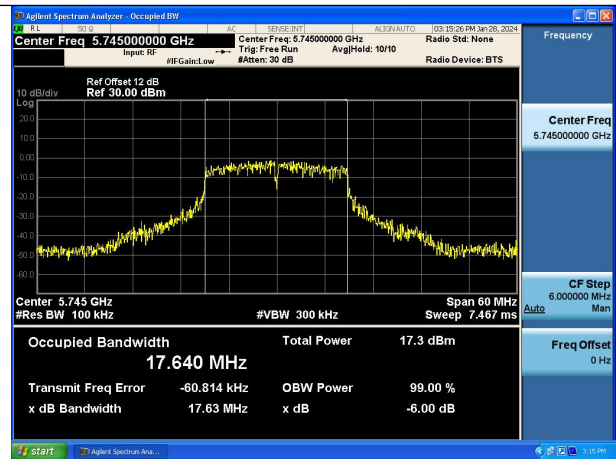

Mode:802.11n HT20 Frequency:5785MHz Ant:Chain1

Mode:802.11n HT20 Frequency:5825MHz Ant:Chain1

Test Mode: 802.11ac VHT20

Mode:802.11ac VHT20 Frequency:5745MHz
Ant:Chain0

Mode:802.11ac VHT20 Frequency:5785MHz
Ant:Chain0

Mode:802.11ac VHT20 Frequency:5825MHz
Ant:Chain0

Mode:802.11ac VHT20 Frequency:5745MHz
Ant:Chain1

Mode:802.11ac VHT20 Frequency:5785MHz
Ant:Chain1

Mode:802.11ac VHT20 Frequency:5825MHz
Ant:Chain1