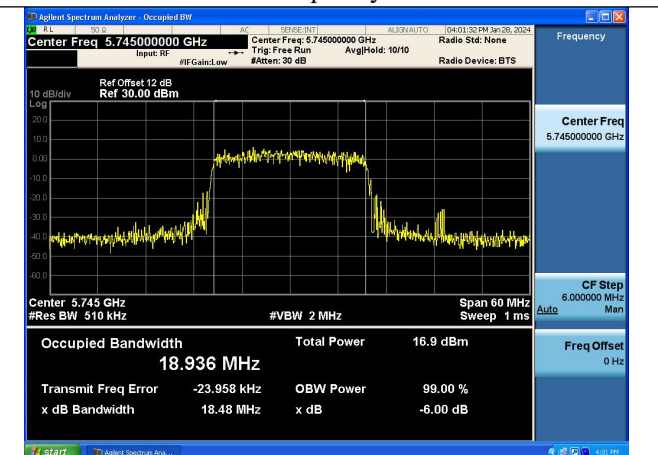

Test Mode: 802.11ax HE20

Mode:802.11ax HE20 Frequency:5745MHz Ant:Chain0

Mode:802.11ax HE20 Frequency:5785MHz Ant:Chain0

Mode:802.11ax HE20 Frequency:5825MHz Ant:Chain0

Mode:802.11ax HE20 Frequency:5745MHz Ant:Chain1