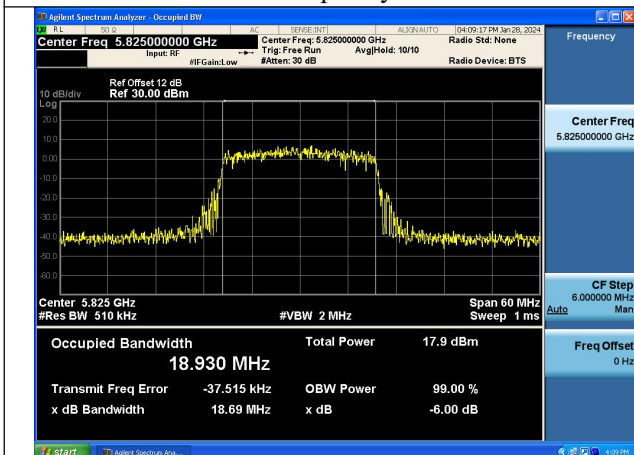

Test Mode: 802.11ax HE20

Mode:802.11ax HE20 Frequency:5745MHz Ant:Chain0

Mode:802.11ax HE20 Frequency:5785MHz Ant:Chain0

Mode:802.11ax HE20 Frequency:5825MHz Ant:Chain0

Mode:802.11ax HE20 Frequency:5745MHz Ant:Chain1