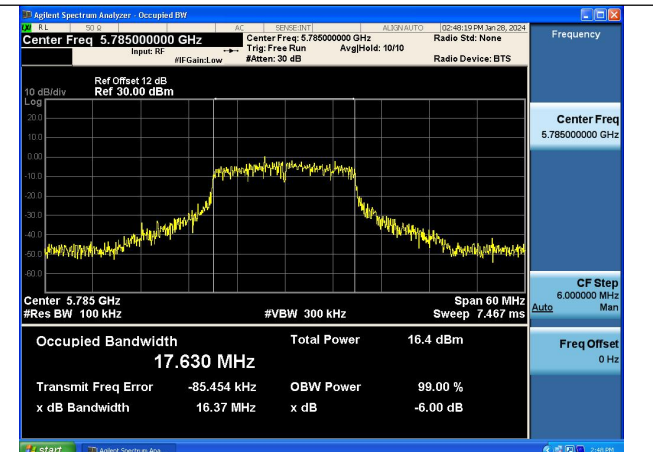

Test Mode: 802.11n HT20

Mode:802.11n HT20 Frequency:5785MHz Ant:Chain0