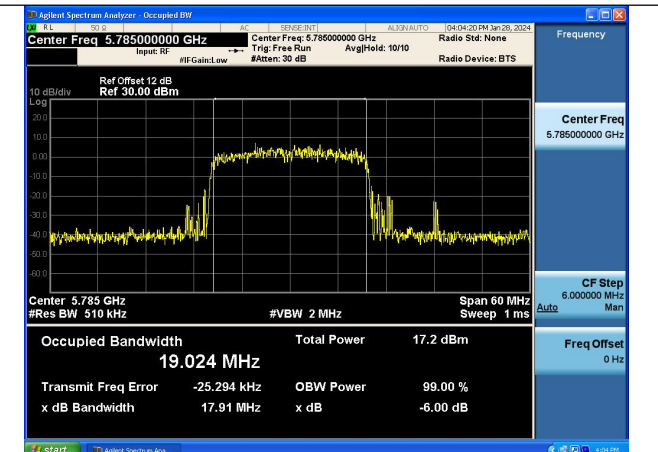

Test Mode: 802.11ax HE20

Mode:802.11ax HE20 Frequency:5745MHz Ant:Chain0

Mode:802.11ax HE20 Frequency:5785MHz Ant:Chain0

Mode:802.11ax HE20 Frequency:5825MHz Ant:Chain0

Mode:802.11ax HE20 Frequency:5745MHz Ant:Chain1