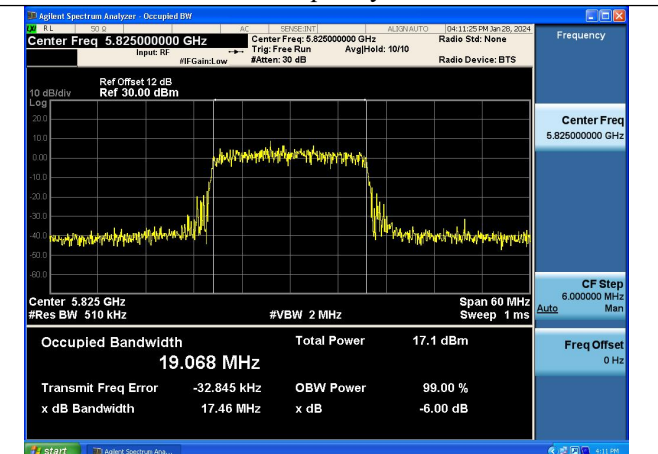

Test Mode: 802.11ax HE20

Mode:802.11ax HE20 Frequency:5745MHz Ant:Chain0

Mode:802.11ax HE20 Frequency:5785MHz Ant:Chain0

Mode:802.11ax HE20 Frequency:5825MHz Ant:Chain0

Mode:802.11ax HE20 Frequency:5745MHz Ant:Chain1