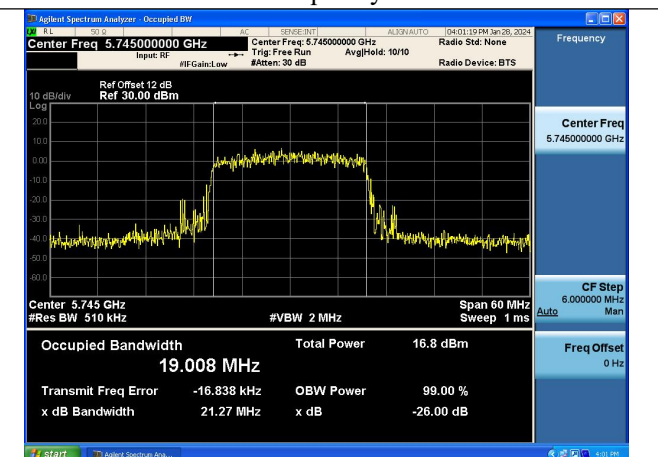

Test Mode: 802.11ax HE20

Mode:802.11ax HE20 Frequency:5745MHz Ant:Chain0

Mode:802.11ax HE20 Frequency:5785MHz Ant:Chain0

Mode:802.11ax HE20 Frequency:5825MHz Ant:Chain0

Mode:802.11ax HE20 Frequency:5745MHz Ant:Chain1