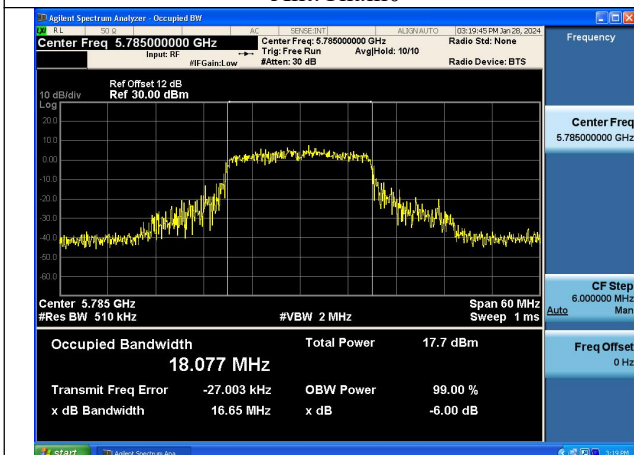

Mode:802.11n HT20 Frequency:5785MHz Ant:Chain1

Mode:802.11n HT20 Frequency:5825MHz Ant:Chain1

Test Mode: 802.11ac VHT20

Mode:802.11ac VHT20 Frequency:5745MHz
Ant:Chain0

Mode:802.11ac VHT20 Frequency:5785MHz
Ant:Chain0

Mode:802.11ac VHT20 Frequency:5825MHz
Ant:Chain0

Mode:802.11ac VHT20 Frequency:5745MHz
Ant:Chain1

Mode:802.11ac VHT20 Frequency:5785MHz
Ant:Chain1

Mode:802.11ac VHT20 Frequency:5825MHz
Ant:Chain1