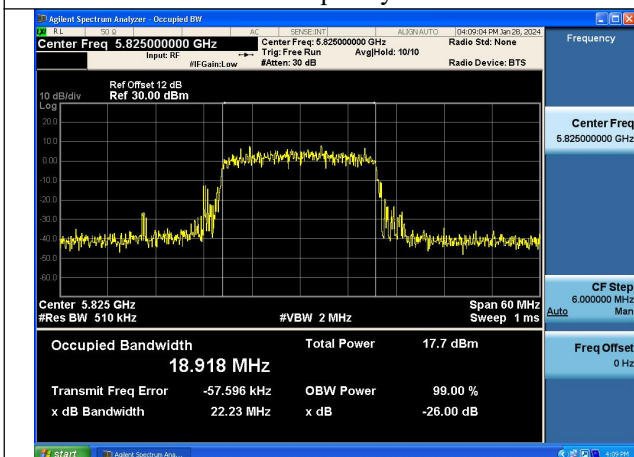

Test Mode: 802.11ax HE20

Mode:802.11ax HE20 Frequency:5745MHz Ant:Chain0

Mode:802.11ax HE20 Frequency:5785MHz Ant:Chain0

Mode:802.11ax HE20 Frequency:5825MHz Ant:Chain0

Mode:802.11ax HE20 Frequency:5745MHz Ant:Chain1