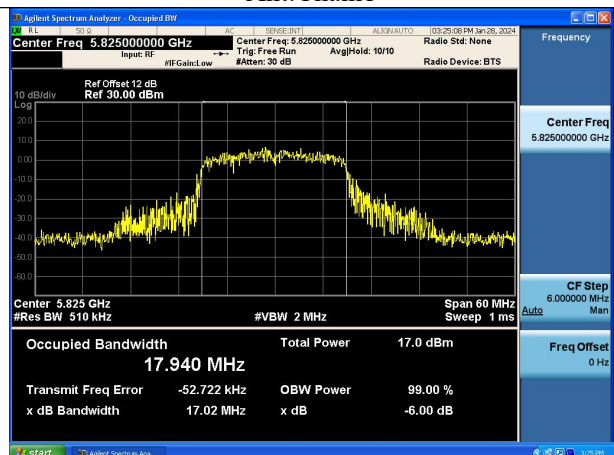

Mode:802.11ac VHT20 Frequency:5825MHz
Ant:Chain1