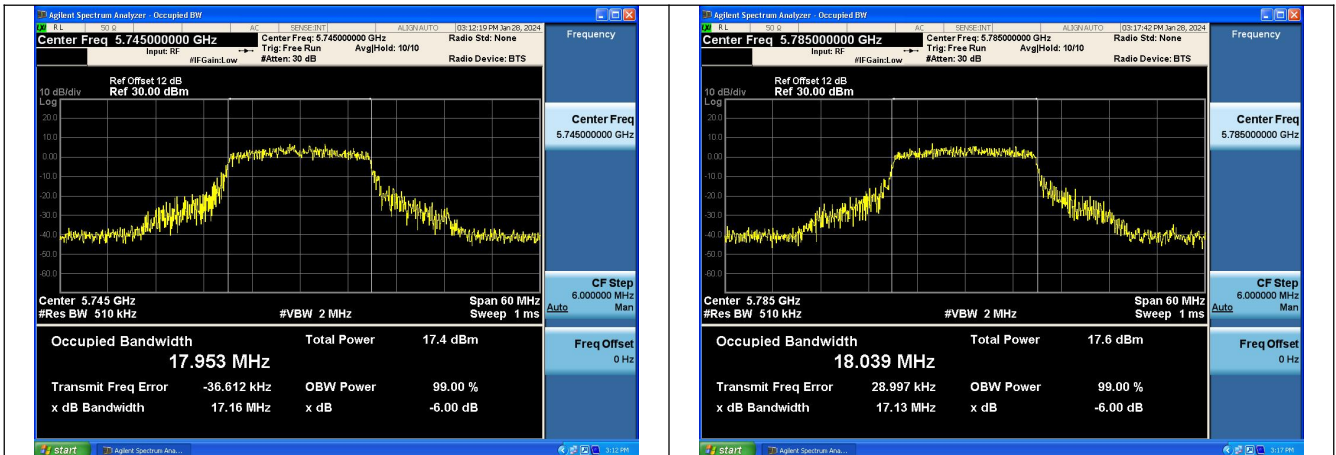

Test Mode: 802.11a

Test Mode: 802.11n HT20

Mode:802.11n HT20 Frequency:5745MHz Ant:Chain0

Mode:802.11n HT20 Frequency:5785MHz Ant:Chain0

Mode:802.11n HT20 Frequency:5825MHz Ant:Chain0

Mode:802.11n HT20 Frequency:5745MHz Ant:Chain1

Mode:802.11n HT20 Frequency:5785MHz Ant:Chain1

Mode:802.11n HT20 Frequency:5825MHz Ant:Chain1

Test Mode: 802.11ac VHT20

Mode:802.11ac VHT20 Frequency:5745MHz
Ant:Chain0

Mode:802.11ac VHT20 Frequency:5785MHz
Ant:Chain0