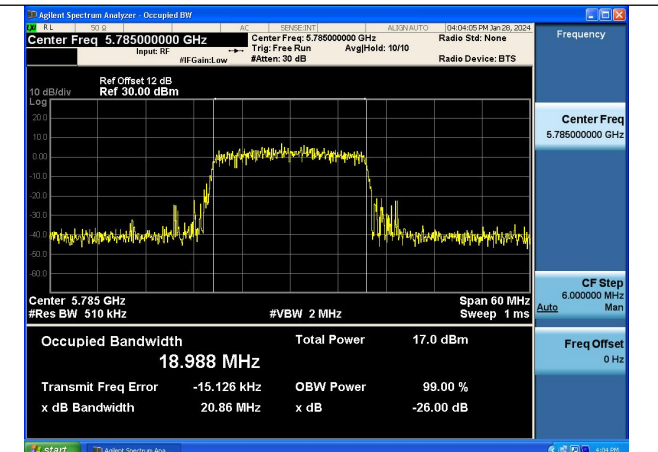

Test Mode: 802.11ax HE20

Mode:802.11ax HE20 Frequency:5745MHz Ant:Chain0

Mode:802.11ax HE20 Frequency:5785MHz Ant:Chain0

Mode:802.11ax HE20 Frequency:5825MHz Ant:Chain0

Mode:802.11ax HE20 Frequency:5745MHz Ant:Chain1