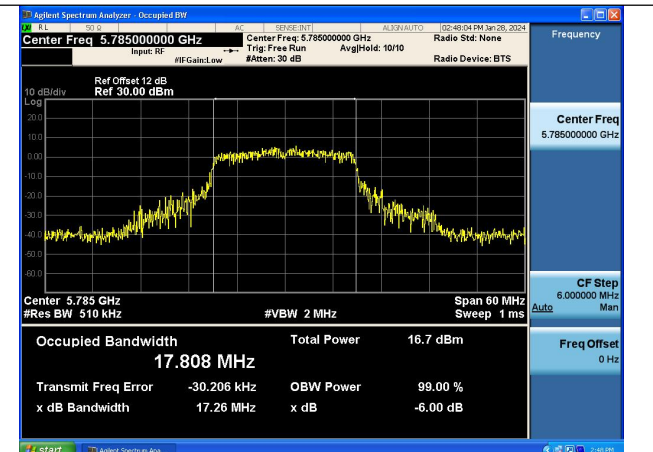

Test Mode: 802.11n HT20

Mode:802.11n HT20 Frequency:5785MHz Ant:Chain0