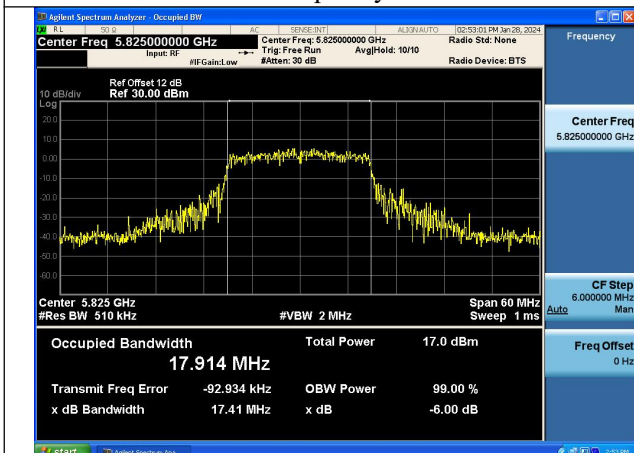

Test Mode: 802.11a

Test Mode: 802.11n HT20

Mode:802.11n HT20 Frequency:5745MHz Ant:Chain0

Mode:802.11n HT20 Frequency:5785MHz Ant:Chain0

Mode:802.11n HT20 Frequency:5825MHz Ant:Chain0

Mode:802.11n HT20 Frequency:5745MHz Ant:Chain1