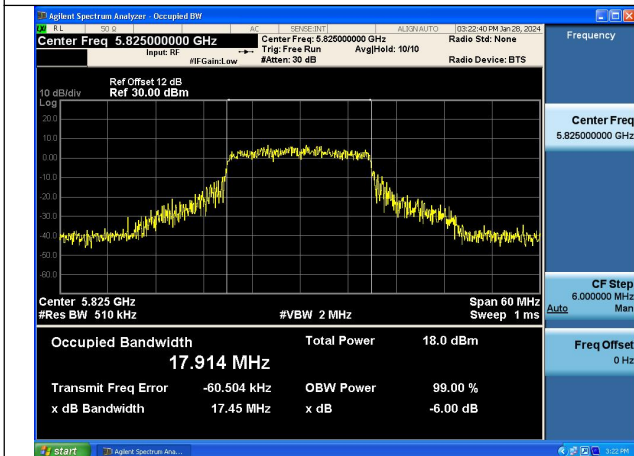

Mode:802.11n HT20 Frequency:5785MHz Ant:Chain1

Mode:802.11n HT20 Frequency:5825MHz Ant:Chain1

Test Mode: 802.11ac VHT20

Mode:802.11ac VHT20 Frequency:5745MHz
Ant:Chain0

Mode:802.11ac VHT20 Frequency:5785MHz
Ant:Chain0