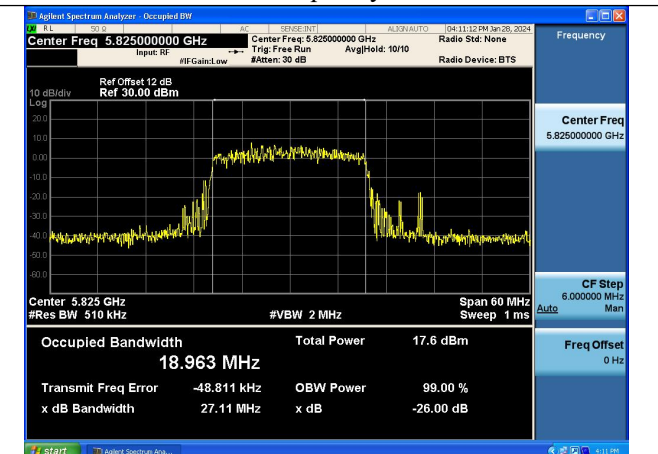

Test Mode: 802.11ax HE20

Mode:802.11ax HE20 Frequency:5745MHz Ant:Chain0

Mode:802.11ax HE20 Frequency:5785MHz Ant:Chain0

Mode:802.11ax HE20 Frequency:5825MHz Ant:Chain0

Mode:802.11ax HE20 Frequency:5745MHz Ant:Chain1