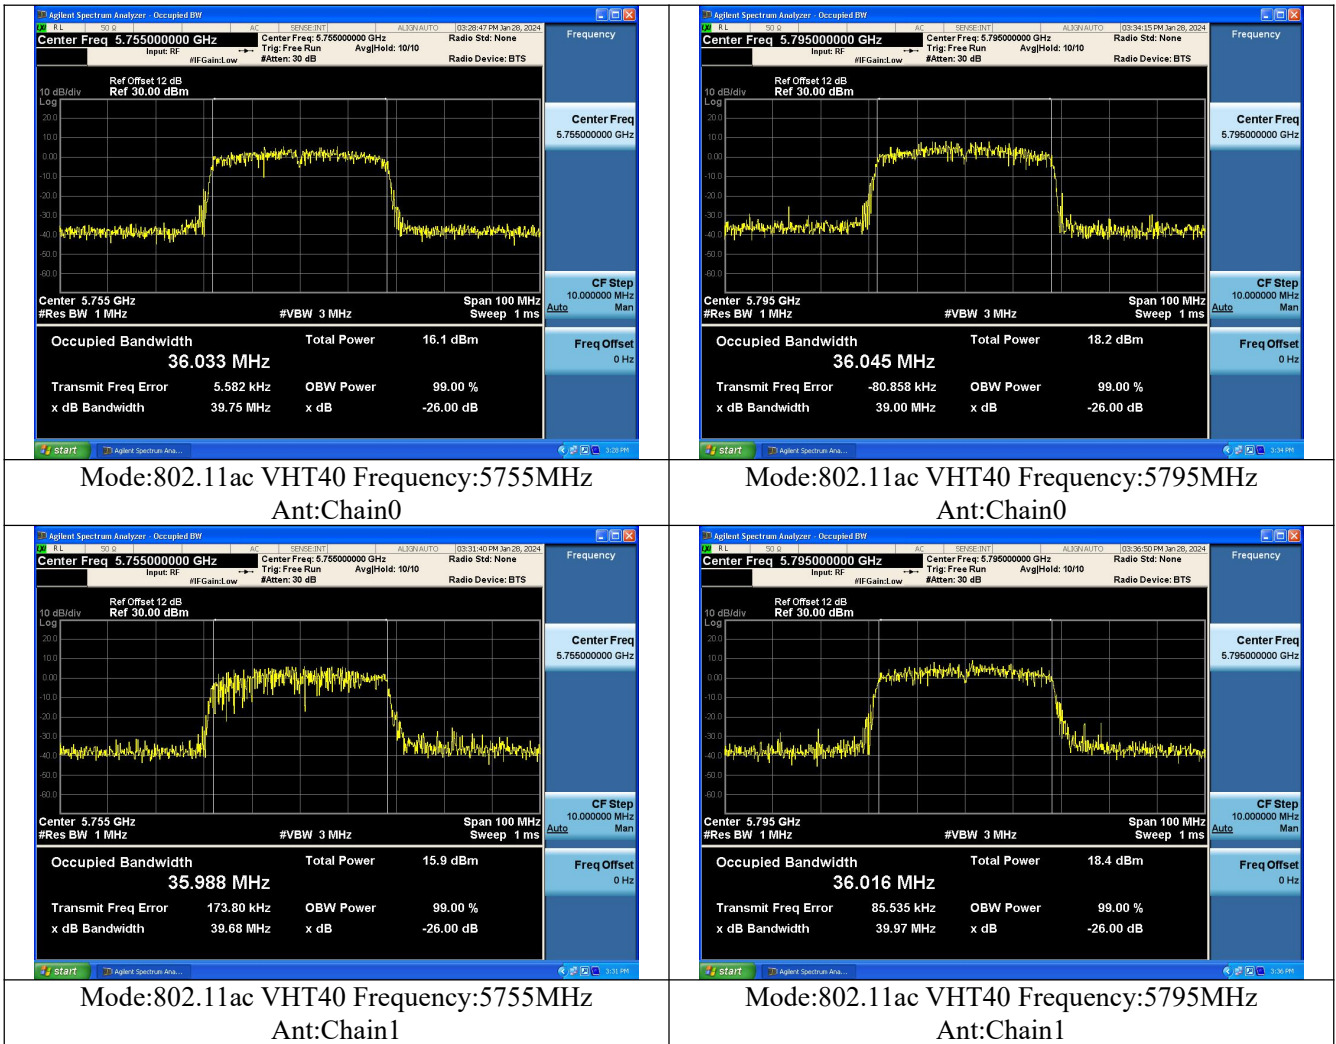

Test Mode: 802.11ac VHT40