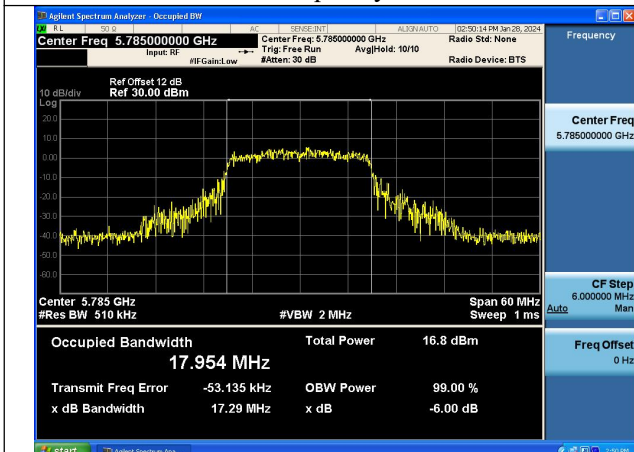

Test Mode: 802.11a

Test Mode: 802.11n HT20

Mode:802.11n HT20 Frequency:5745MHz Ant:Chain0

Mode:802.11n HT20 Frequency:5785MHz Ant:Chain0

Mode:802.11n HT20 Frequency:5825MHz Ant:Chain0

Mode:802.11n HT20 Frequency:5745MHz Ant:Chain1