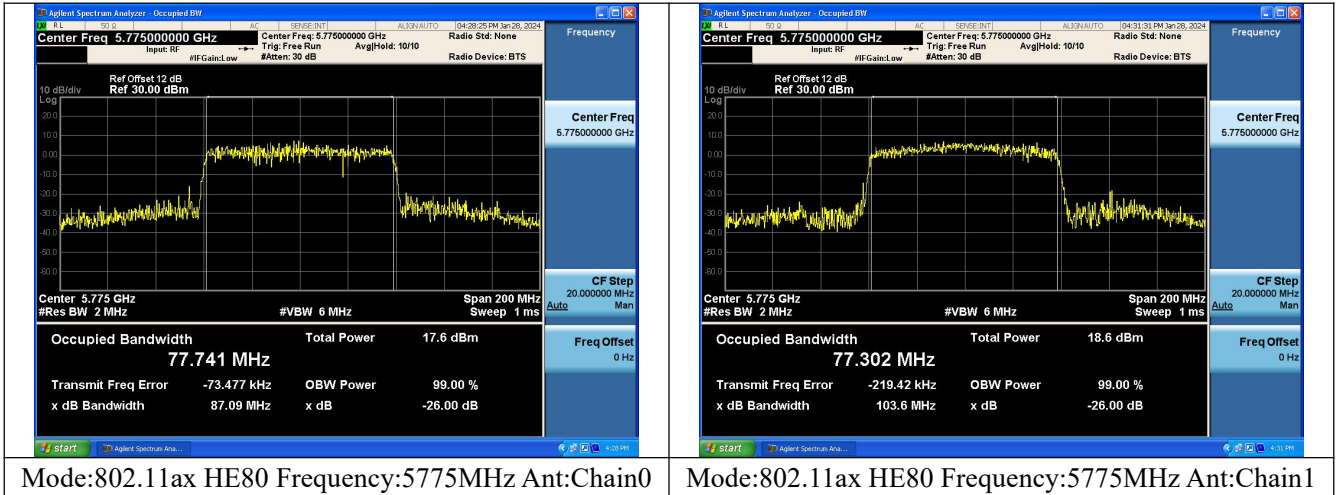

Mode:802.11n HT40 Frequency:5755MHz Ant:Chain1

Mode:802.11n HT40 Frequency:5795MHz Ant:Chain1

Test Mode: 802.11ac VHT40

Test Mode: 802.11ax HE40

Mode:802.11ax HE40 Frequency:5755MHz Ant:Chain0

Mode:802.11ax HE40 Frequency:5795MHz Ant:Chain0

Mode:802.11ax HE40 Frequency:5755MHz Ant:Chain1

Mode:802.11ax HE40 Frequency:5795MHz Ant:Chain1

Test Mode: 802.11ac VHT80

Test Mode: 802.11ax HE80

Mode:802.11ax HE80 Frequency:5775MHz Ant:Chain0

Mode:802.11ax HE80 Frequency:5775MHz Ant:Chain1