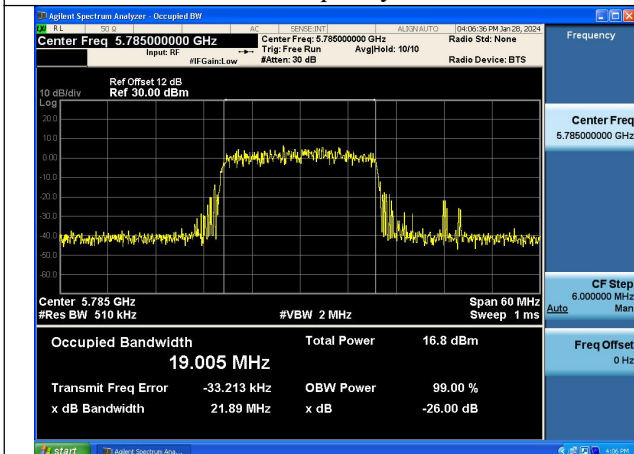

Test Mode: 802.11ax HE20

Mode:802.11ax HE20 Frequency:5745MHz Ant:Chain0

Mode:802.11ax HE20 Frequency:5785MHz Ant:Chain0

Mode:802.11ax HE20 Frequency:5825MHz Ant:Chain0

Mode:802.11ax HE20 Frequency:5745MHz Ant:Chain1