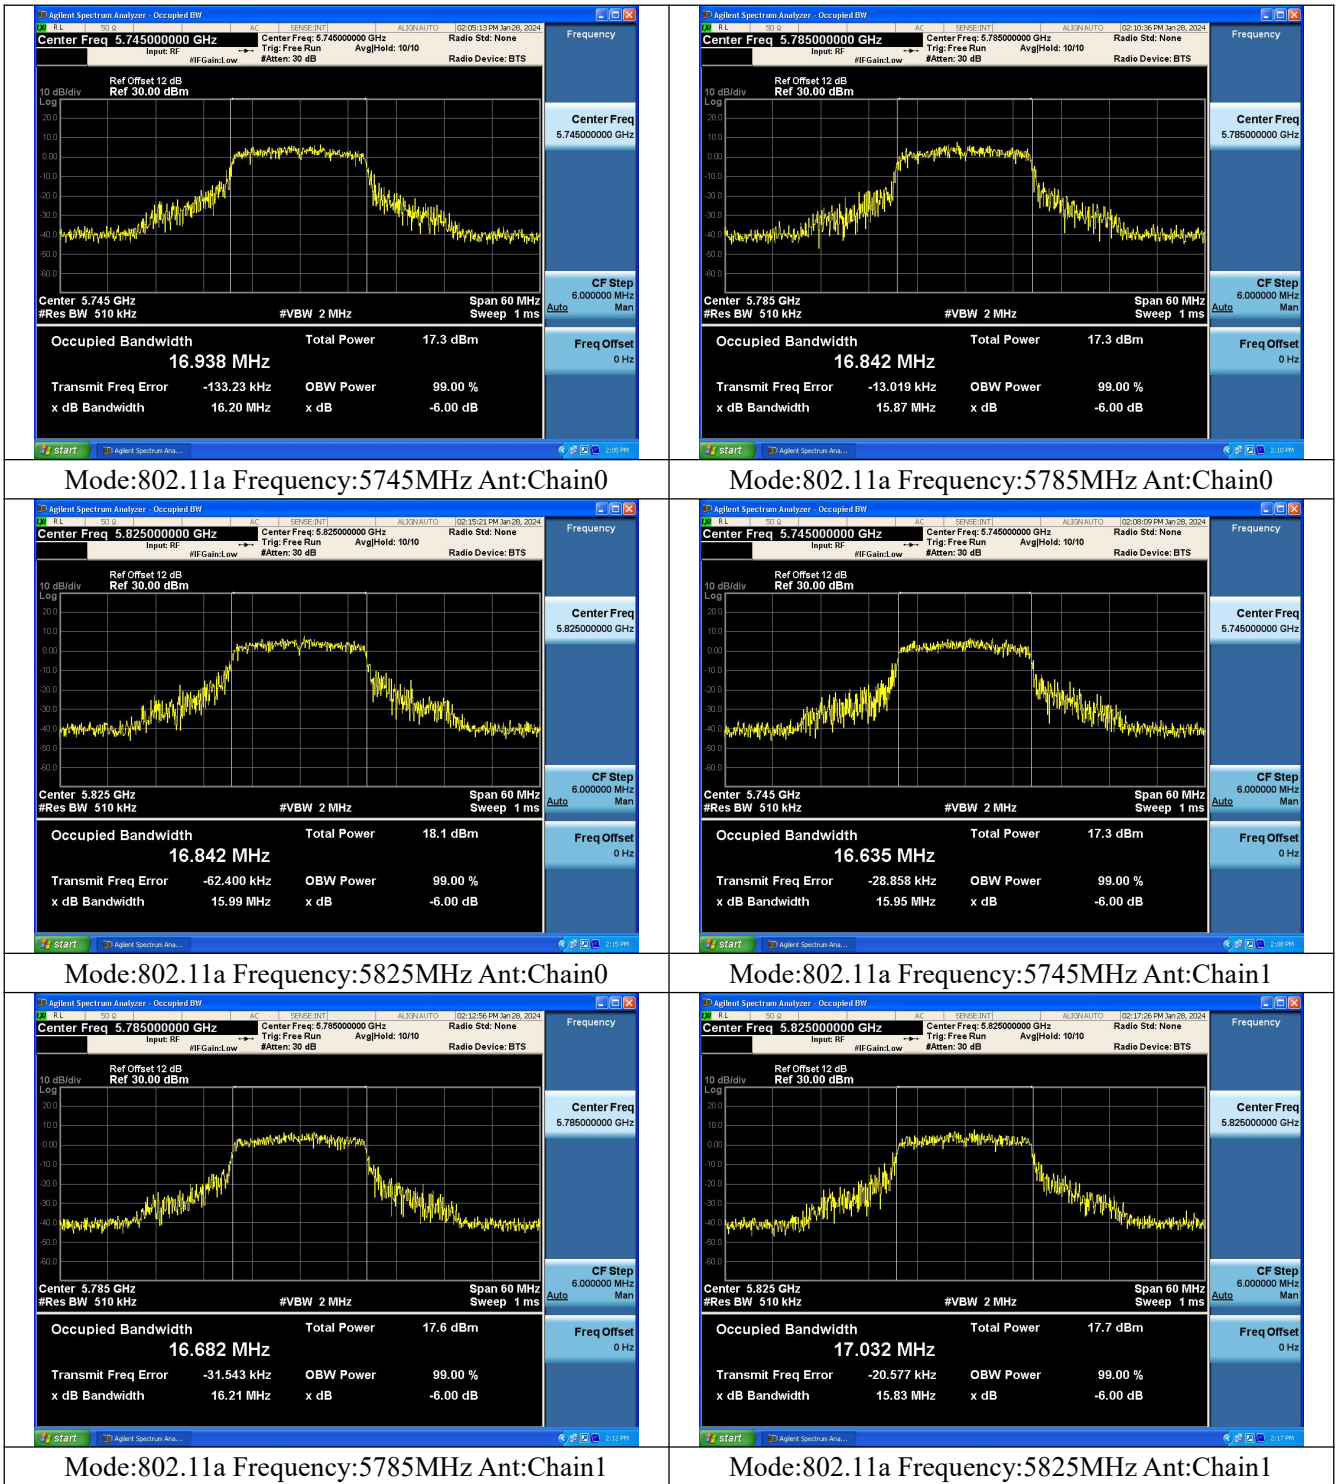

Test Mode: 802.11a