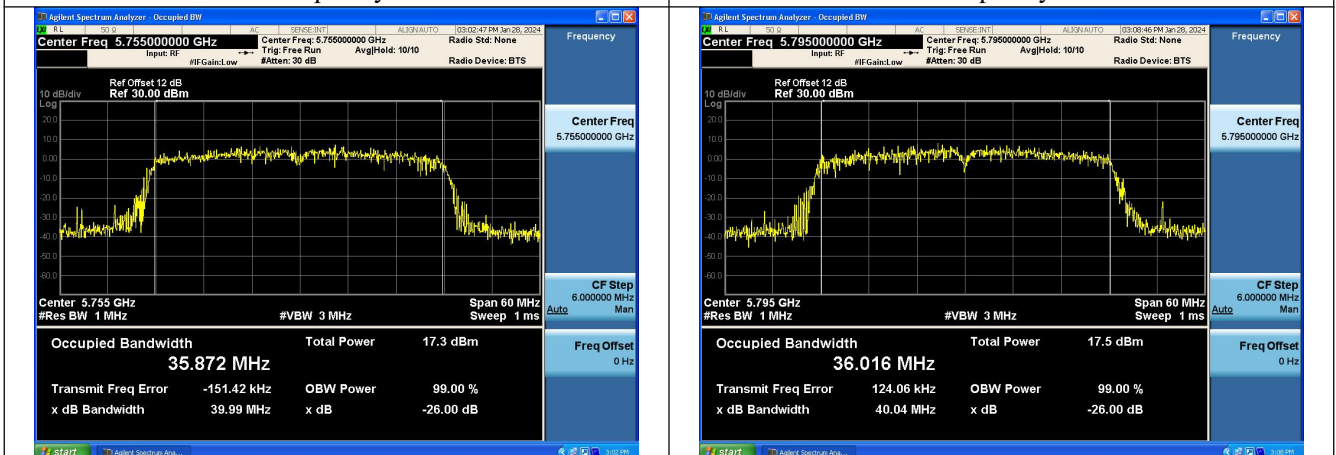

Mode:802.11ax HE20 Frequency:5785MHz Ant:Chain1

Mode:802.11ax HE20 Frequency:5825MHz Ant:Chain1

Test Mode: 802.11n HT40

Mode:802.11n HT40 Frequency:5755MHz Ant:Chain0

Mode:802.11n HT40 Frequency:5795MHz Ant:Chain0