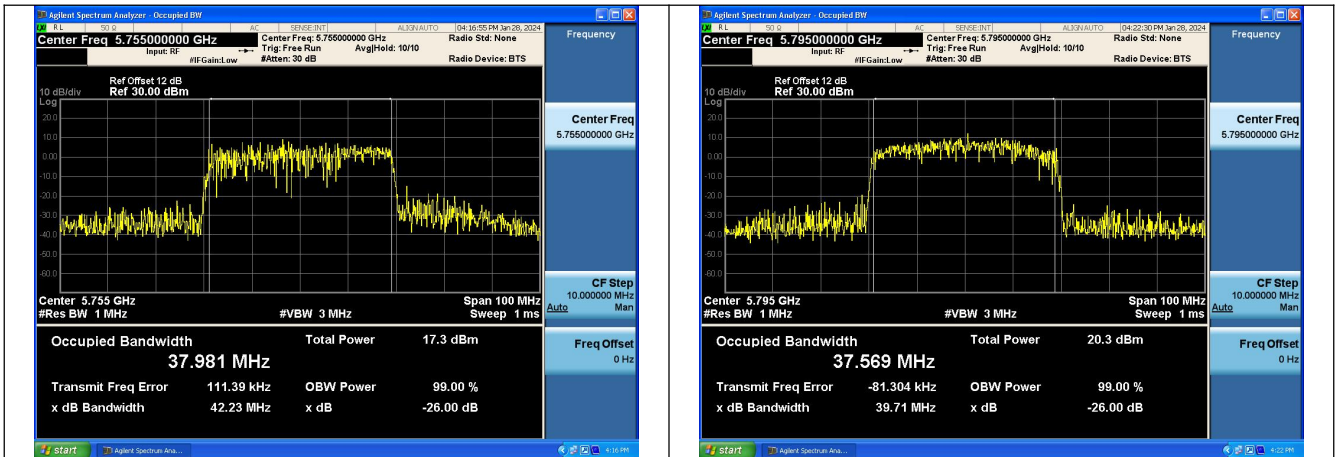

Test Mode: 802.11ax HE40

Mode:802.11ax HE40 Frequency:5755MHz Ant:Chain0

Mode:802.11ax HE40 Frequency:5795MHz Ant:Chain0