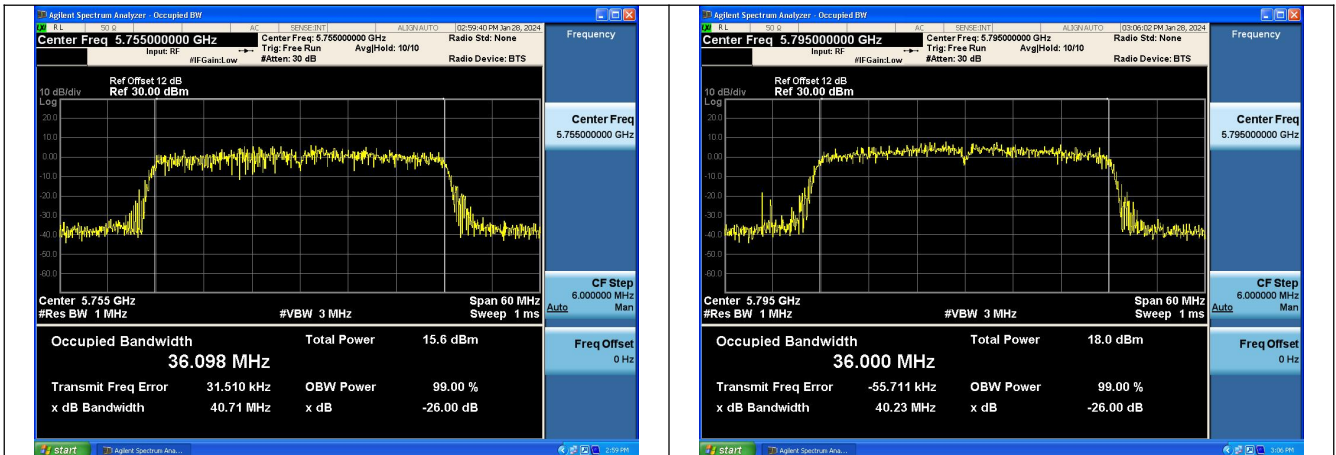

Test Mode: 802.11n HT40

Mode:802.11n HT40 Frequency:5755MHz Ant:Chain0

Mode:802.11n HT40 Frequency:5795MHz Ant:Chain0