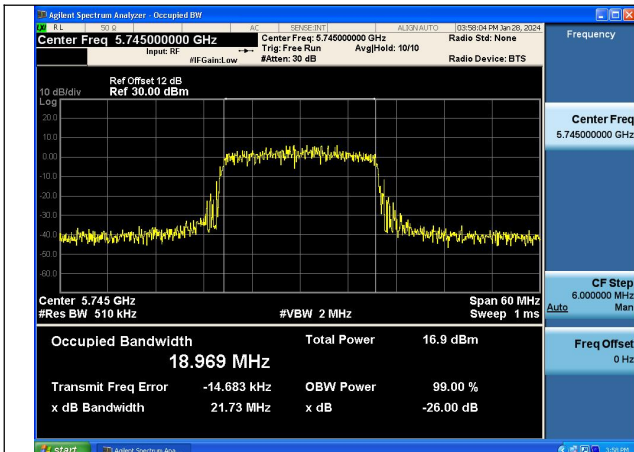

Test Mode: 802.11ax HE20

Mode:802.11ax HE20 Frequency:5745MHz Ant:Chain0

Mode:802.11ax HE20 Frequency:5785MHz Ant:Chain0

Mode:802.11ax HE20 Frequency:5825MHz Ant:Chain0

Mode:802.11ax HE20 Frequency:5745MHz Ant:Chain1