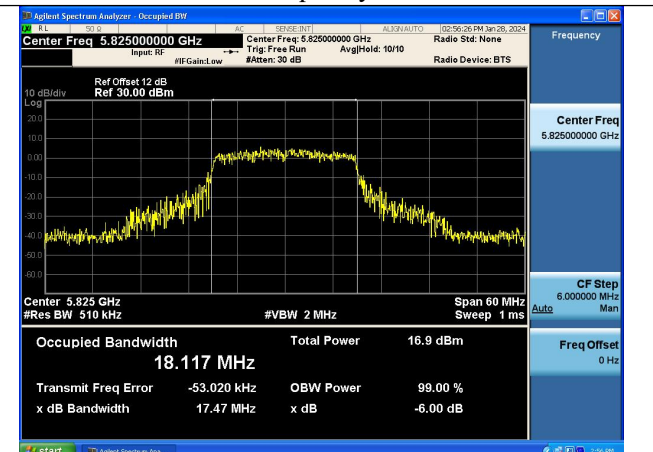

Test Mode: 802.11a

Test Mode: 802.11n HT20

Mode:802.11n HT20 Frequency:5745MHz Ant:Chain0

Mode:802.11n HT20 Frequency:5785MHz Ant:Chain0

Mode:802.11n HT20 Frequency:5825MHz Ant:Chain0

Mode:802.11n HT20 Frequency:5745MHz Ant:Chain1