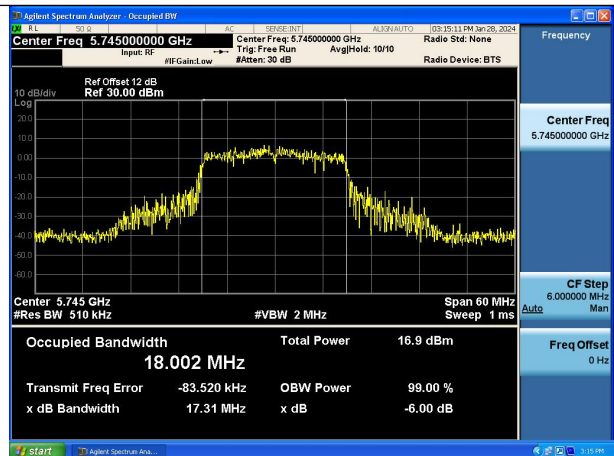

Mode:802.11ac VHT20 Frequency:5745MHz
Ant:Chain1