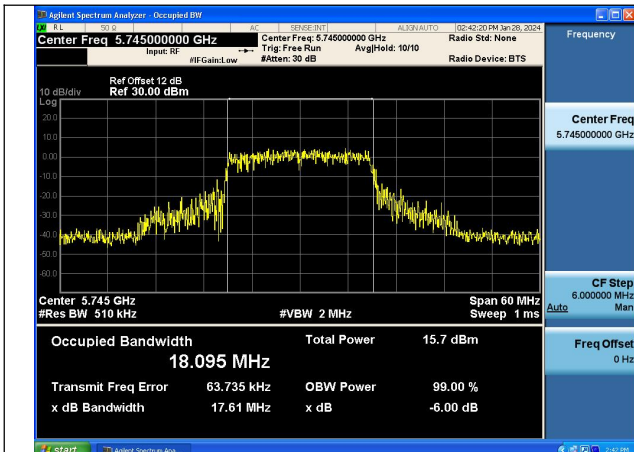

Test Mode: 802.11n HT20

Mode:802.11n HT20 Frequency:5745MHz Ant:Chain0