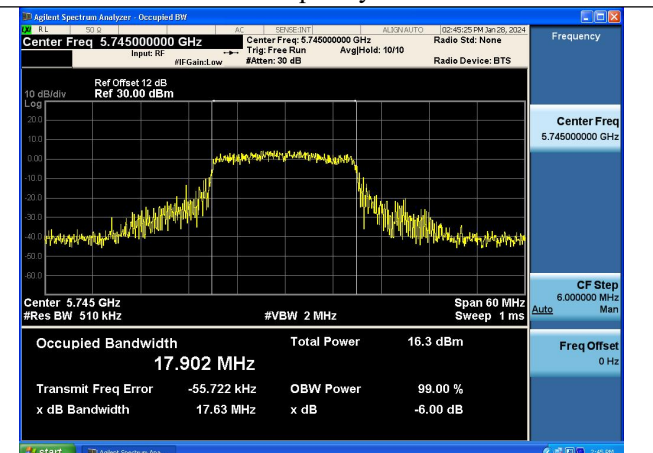

Test Mode: 802.11a

Test Mode: 802.11n HT20

Mode:802.11n HT20 Frequency:5745MHz Ant:Chain0

Mode:802.11n HT20 Frequency:5785MHz Ant:Chain0

Mode:802.11n HT20 Frequency:5825MHz Ant:Chain0

Mode:802.11n HT20 Frequency:5745MHz Ant:Chain1