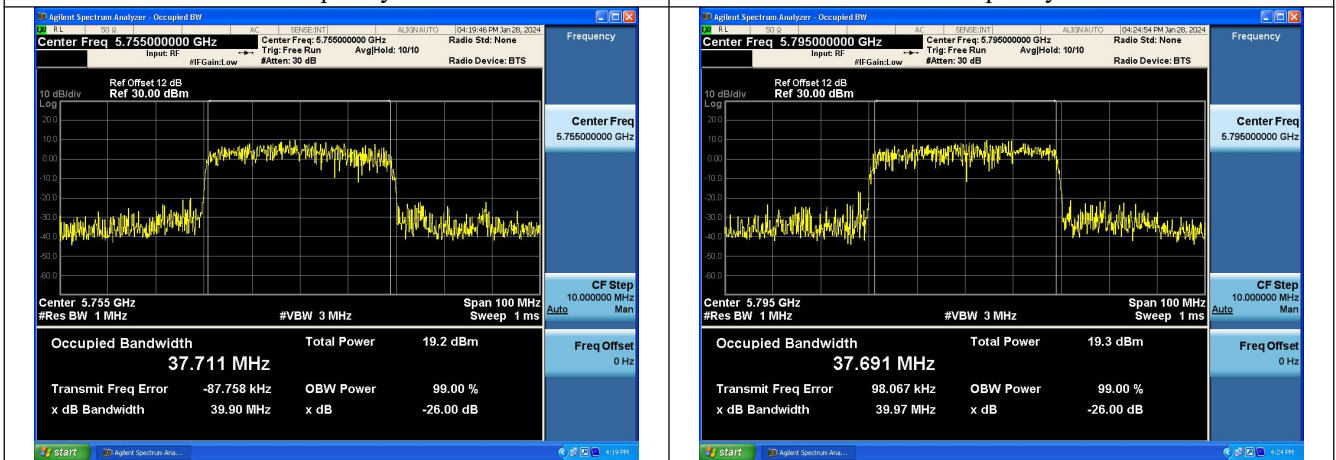

Mode:802.11n HT40 Frequency:5755MHz Ant:Chain1

Mode:802.11n HT40 Frequency:5795MHz Ant:Chain1

Test Mode: 802.11ac VHT40

Test Mode: 802.11ax HE40

Mode:802.11ax HE40 Frequency:5755MHz Ant:Chain0

Mode:802.11ax HE40 Frequency:5795MHz Ant:Chain0