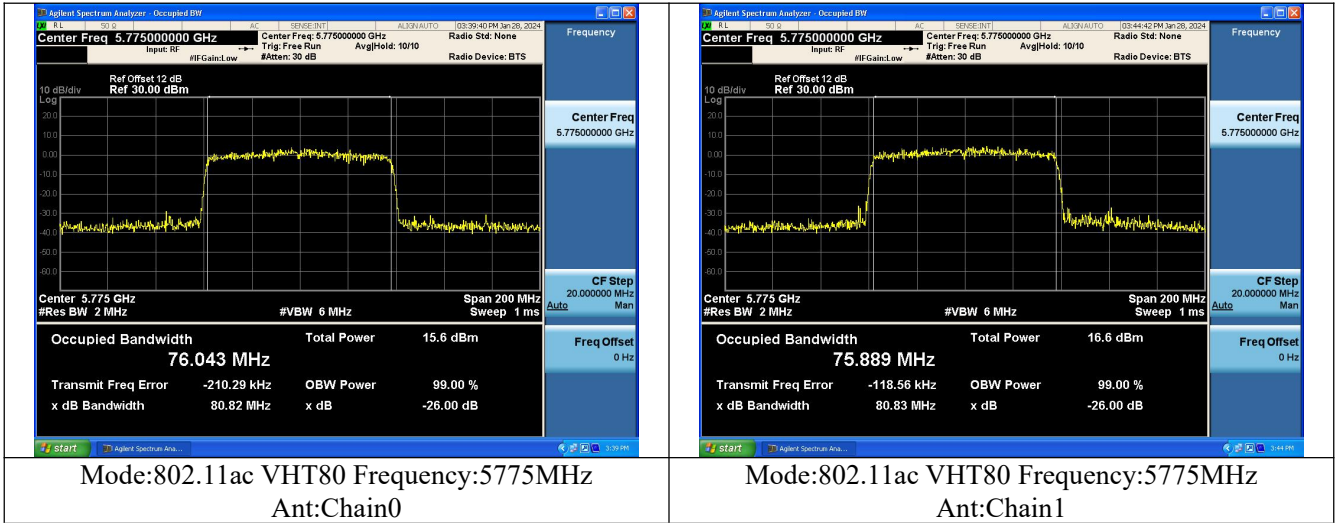

Mode:802.11n HT40 Frequency:5755MHz Ant:Chain1

Mode:802.11n HT40 Frequency:5795MHz Ant:Chain1

Test Mode: 802.11ac VHT40

Test Mode: 802.11ax HE40

Mode:802.11ax HE40 Frequency:5755MHz Ant:Chain0

Mode:802.11ax HE40 Frequency:5795MHz Ant:Chain0

Mode:802.11ax HE40 Frequency:5755MHz Ant:Chain1

Mode:802.11ax HE40 Frequency:5795MHz Ant:Chain1

Test Mode: 802.11ac VHT80

Test Mode: 802.11ax HE80

Mode:802.11ax HE80 Frequency:5775MHz Ant:Chain0

Mode:802.11ax HE80 Frequency:5775MHz Ant:Chain1

Occupied Bandwidth

Offset 12dB = Attenuator + Temporary antenna connector loss + Cable loss

Test Mode	Antenna	Occupied Bandwidth (MHz)		
		5745MHz	5785MHz	5825MHz
802.11a	Chain0	16.938	16.842	16.842
802.11a	Chain1	16.635	16.682	17.032
802.11n HT20	Chain0	18.095	17.808	17.914
802.11n HT20	Chain1	17.902	17.954	18.117
802.11ac VHT20	Chain0	17.953	18.039	17.914
802.11ac VHT20	Chain1	18.002	18.077	17.940
802.11ax HE20	Chain0	18.955	19.024	18.930
802.11ax HE20	Chain1	18.936	18.945	19.068