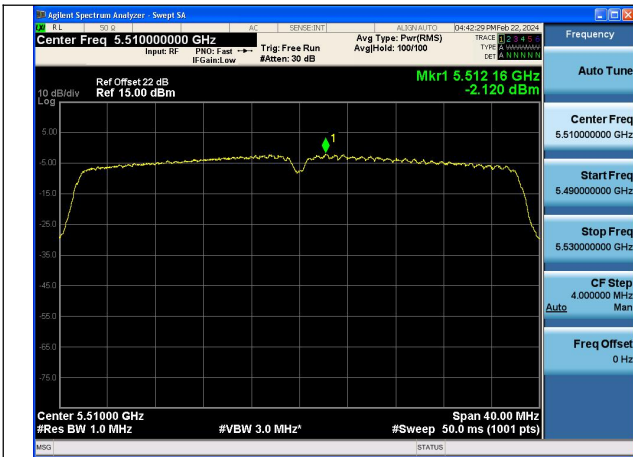

Mode:802.11ax HE20 Tone:242T Frequency:5580MHz  
Ant:Chain1

Mode:802.11ax HE20 Tone:242T Frequency:5700MHz  
Ant:Chain1

Test Mode: 802.11n HT40

Test Mode: 802.11ac VHT40

Mode:802.11ac VHT40 Frequency:5510MHz  
Ant:Chain0

Mode:802.11ac VHT40 Frequency:5590MHz  
Ant:Chain0

Mode:802.11ac VHT40 Frequency:5670MHz  
Ant:Chain0

Mode:802.11ac VHT40 Frequency:5510MHz  
Ant:Chain1

Mode:802.11ac VHT40 Frequency:5590MHz  
Ant:Chain1