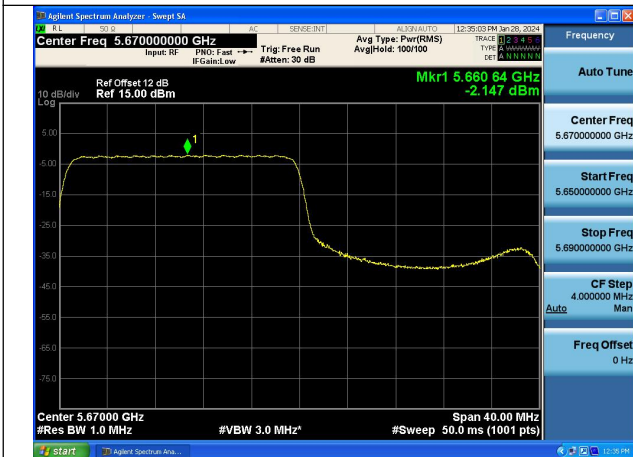

Mode:802.11ax HE40 Tone:106T Frequency:5510MHz  
Ant:Chain1

Mode:802.11ax HE40 Tone:106T Frequency:5590MHz  
Ant:Chain1

Mode:802.11ax HE40 Tone:106T Frequency:5670MHz  
Ant:Chain1

Mode:802.11ax HE40 Tone:242T Frequency:5510MHz  
Ant:Chain0

Mode:802.11ax HE40 Tone:242T Frequency:5590MHz  
Ant:Chain0

Mode:802.11ax HE40 Tone:242T Frequency:5670MHz  
Ant:Chain0

Mode:802.11ax HE40 Tone:242T Frequency:5510MHz  
Ant:Chain1

Mode:802.11ax HE40 Tone:242T Frequency:5590MHz  
Ant:Chain1