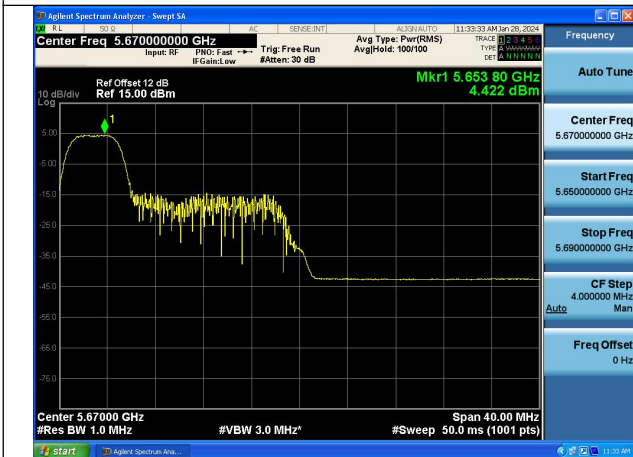

Mode:802.11ax HE40 Tone:26T Frequency:5510MHz  
Ant:Chain1

Mode:802.11ax HE40 Tone:26T Frequency:5590MHz  
Ant:Chain1

Mode:802.11ax HE40 Tone:26T Frequency:5670MHz  
Ant:Chain1

Mode:802.11ax HE40 Tone:52T Frequency:5510MHz  
Ant:Chain0

Mode:802.11ax HE40 Tone:52T Frequency:5590MHz  
Ant:Chain0

Mode:802.11ax HE40 Tone:52T Frequency:5670MHz  
Ant:Chain0

Mode:802.11ax HE40 Tone:52T Frequency:5510MHz  
Ant:Chain1

Mode:802.11ax HE40 Tone:52T Frequency:5590MHz  
Ant:Chain1