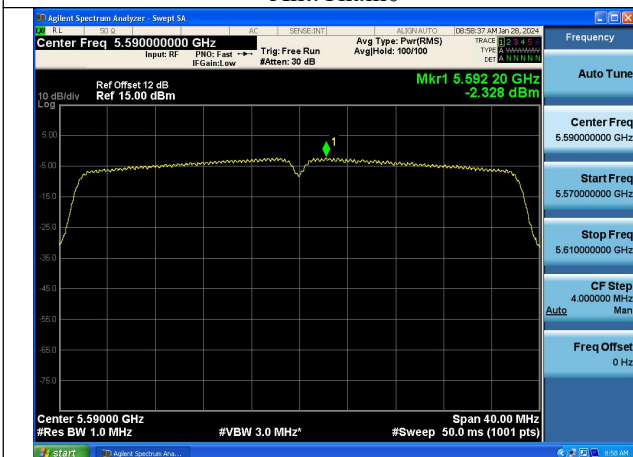

Mode:802.11ac VHT40 Frequency:5590MHz
Ant:Chain1