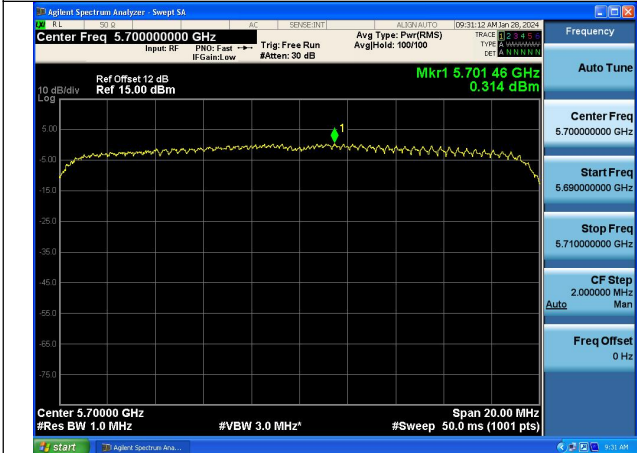

Mode:802.11ax HE20 Tone:242T Frequency:5500MHz  
Ant:Chain0

Mode:802.11ax HE20 Tone:242T Frequency:5580MHz  
Ant:Chain0

Mode:802.11ax HE20 Tone:242T Frequency:5700MHz  
Ant:Chain0

Mode:802.11ax HE20 Tone:242T Frequency:5500MHz  
Ant:Chain1