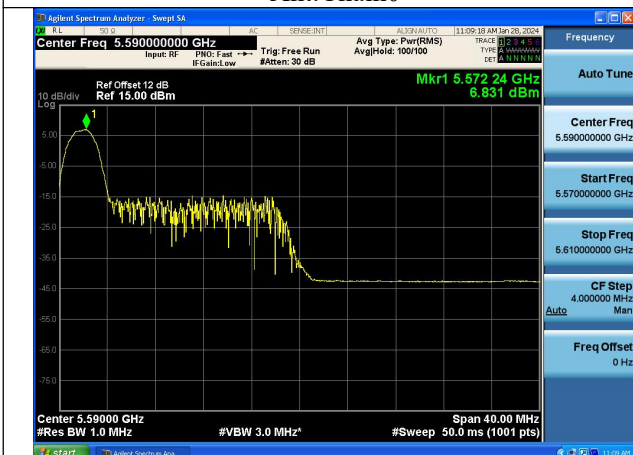

Mode:802.11ac VHT40 Frequency:5670MHz  
Ant:Chain1

Test Mode: 802.11ax HE40

Mode:802.11ax HE40 Tone:26T Frequency:5510MHz  
Ant:Chain0

Mode:802.11ax HE40 Tone:26T Frequency:5590MHz  
Ant:Chain0

Mode:802.11ax HE40 Tone:26T Frequency:5670MHz  
Ant:Chain0

Mode:802.11ax HE40 Tone:26T Frequency:5510MHz  
Ant:Chain1

Mode:802.11ax HE40 Tone:26T Frequency:5590MHz  
Ant:Chain1

Mode:802.11ax HE40 Tone:26T Frequency:5670MHz  
Ant:Chain1

Mode:802.11ax HE40 Tone:52T Frequency:5510MHz  
Ant:Chain0