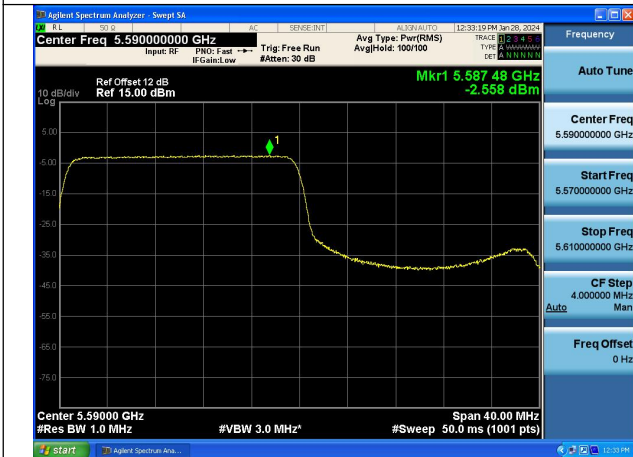

Mode:802.11ax HE40 Tone:106T Frequency:5510MHz  
Ant:Chain1

Mode:802.11ax HE40 Tone:106T Frequency:5590MHz  
Ant:Chain1

Mode:802.11ax HE40 Tone:106T Frequency:5670MHz  
Ant:Chain1

Mode:802.11ax HE40 Tone:242T Frequency:5510MHz  
Ant:Chain0

Mode:802.11ax HE40 Tone:242T Frequency:5590MHz  
Ant:Chain0

Mode:802.11ax HE40 Tone:242T Frequency:5670MHz  
Ant:Chain0

Mode:802.11ax HE40 Tone:242T Frequency:5510MHz  
Ant:Chain1

Mode:802.11ax HE40 Tone:242T Frequency:5590MHz  
Ant:Chain1