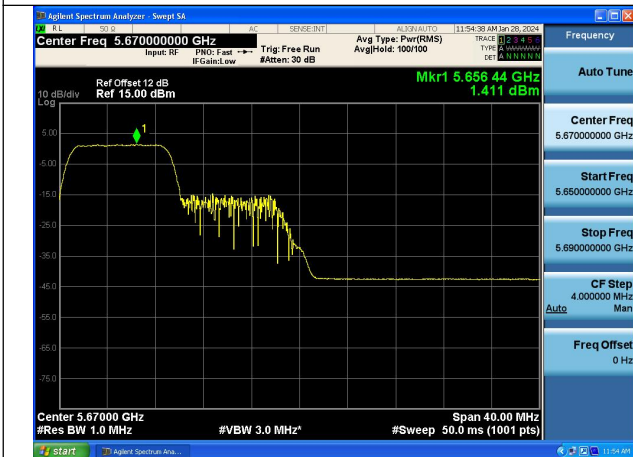

Mode:802.11ax HE40 Tone:52T Frequency:5670MHz  
Ant:Chain1

Mode:802.11ax HE40 Tone:106T Frequency:5510MHz  
Ant:Chain0

Mode:802.11ax HE40 Tone:106T Frequency:5590MHz  
Ant:Chain0

Mode:802.11ax HE40 Tone:106T Frequency:5670MHz  
Ant:Chain0