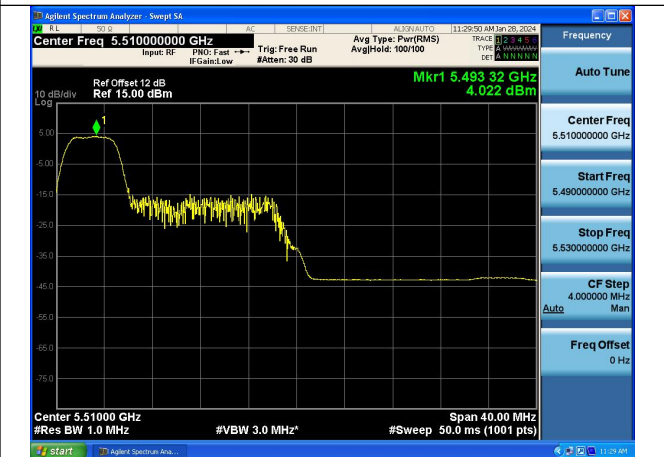

Mode:802.11ax HE40 Tone:26T Frequency:5510MHz  
Ant:Chain1

Mode:802.11ax HE40 Tone:26T Frequency:5590MHz  
Ant:Chain1

Mode:802.11ax HE40 Tone:26T Frequency:5670MHz  
Ant:Chain1

Mode:802.11ax HE40 Tone:52T Frequency:5510MHz  
Ant:Chain0

Mode:802.11ax HE40 Tone:52T Frequency:5590MHz  
Ant:Chain0

Mode:802.11ax HE40 Tone:52T Frequency:5670MHz  
Ant:Chain0

Mode:802.11ax HE40 Tone:52T Frequency:5510MHz  
Ant:Chain1

Mode:802.11ax HE40 Tone:52T Frequency:5590MHz  
Ant:Chain1