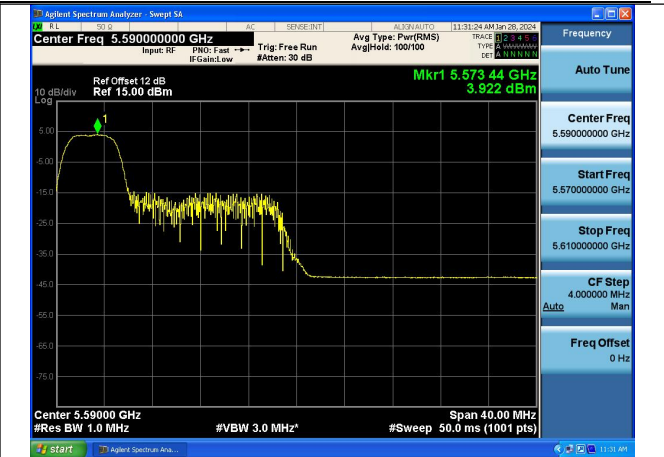

Mode:802.11ax HE40 Tone:26T Frequency:5510MHz  
Ant:Chain1

Mode:802.11ax HE40 Tone:26T Frequency:5590MHz  
Ant:Chain1

Mode:802.11ax HE40 Tone:26T Frequency:5670MHz  
Ant:Chain1

Mode:802.11ax HE40 Tone:52T Frequency:5510MHz  
Ant:Chain0

Mode:802.11ax HE40 Tone:52T Frequency:5590MHz  
Ant:Chain0

Mode:802.11ax HE40 Tone:52T Frequency:5670MHz  
Ant:Chain0

Mode:802.11ax HE40 Tone:52T Frequency:5510MHz  
Ant:Chain1

Mode:802.11ax HE40 Tone:52T Frequency:5590MHz  
Ant:Chain1