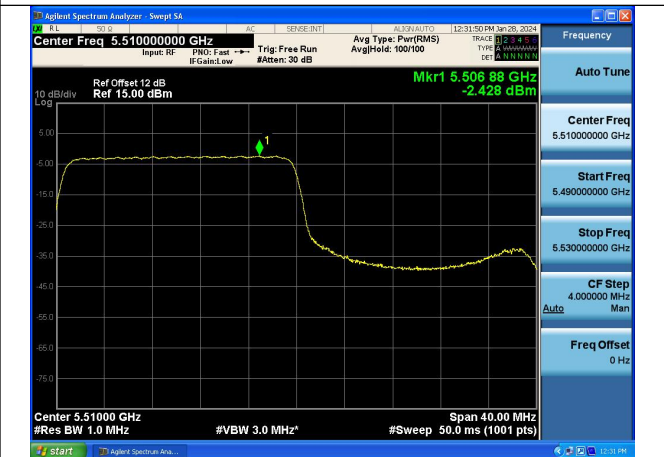

Mode:802.11ax HE40 Tone:106T Frequency:5510MHz  
Ant:Chain1

Mode:802.11ax HE40 Tone:106T Frequency:5590MHz  
Ant:Chain1

Mode:802.11ax HE40 Tone:106T Frequency:5670MHz  
Ant:Chain1

Mode:802.11ax HE40 Tone:242T Frequency:5510MHz  
Ant:Chain0

Mode:802.11ax HE40 Tone:242T Frequency:5590MHz  
Ant:Chain0

Mode:802.11ax HE40 Tone:242T Frequency:5670MHz  
Ant:Chain0

Mode:802.11ax HE40 Tone:242T Frequency:5510MHz  
Ant:Chain1

Mode:802.11ax HE40 Tone:242T Frequency:5590MHz  
Ant:Chain1