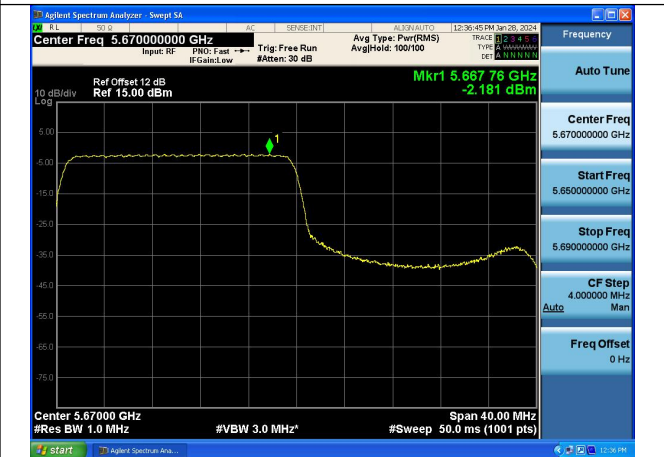

Mode:802.11ax HE40 Tone:242T Frequency:5590MHz  
Ant:Chain0

Mode:802.11ax HE40 Tone:242T Frequency:5670MHz  
Ant:Chain0

Mode:802.11ax HE40 Tone:242T Frequency:5510MHz  
Ant:Chain1

Mode:802.11ax HE40 Tone:242T Frequency:5590MHz  
Ant:Chain1

Mode:802.11ax HE40 Tone:242T Frequency:5670MHz  
Ant:Chain1