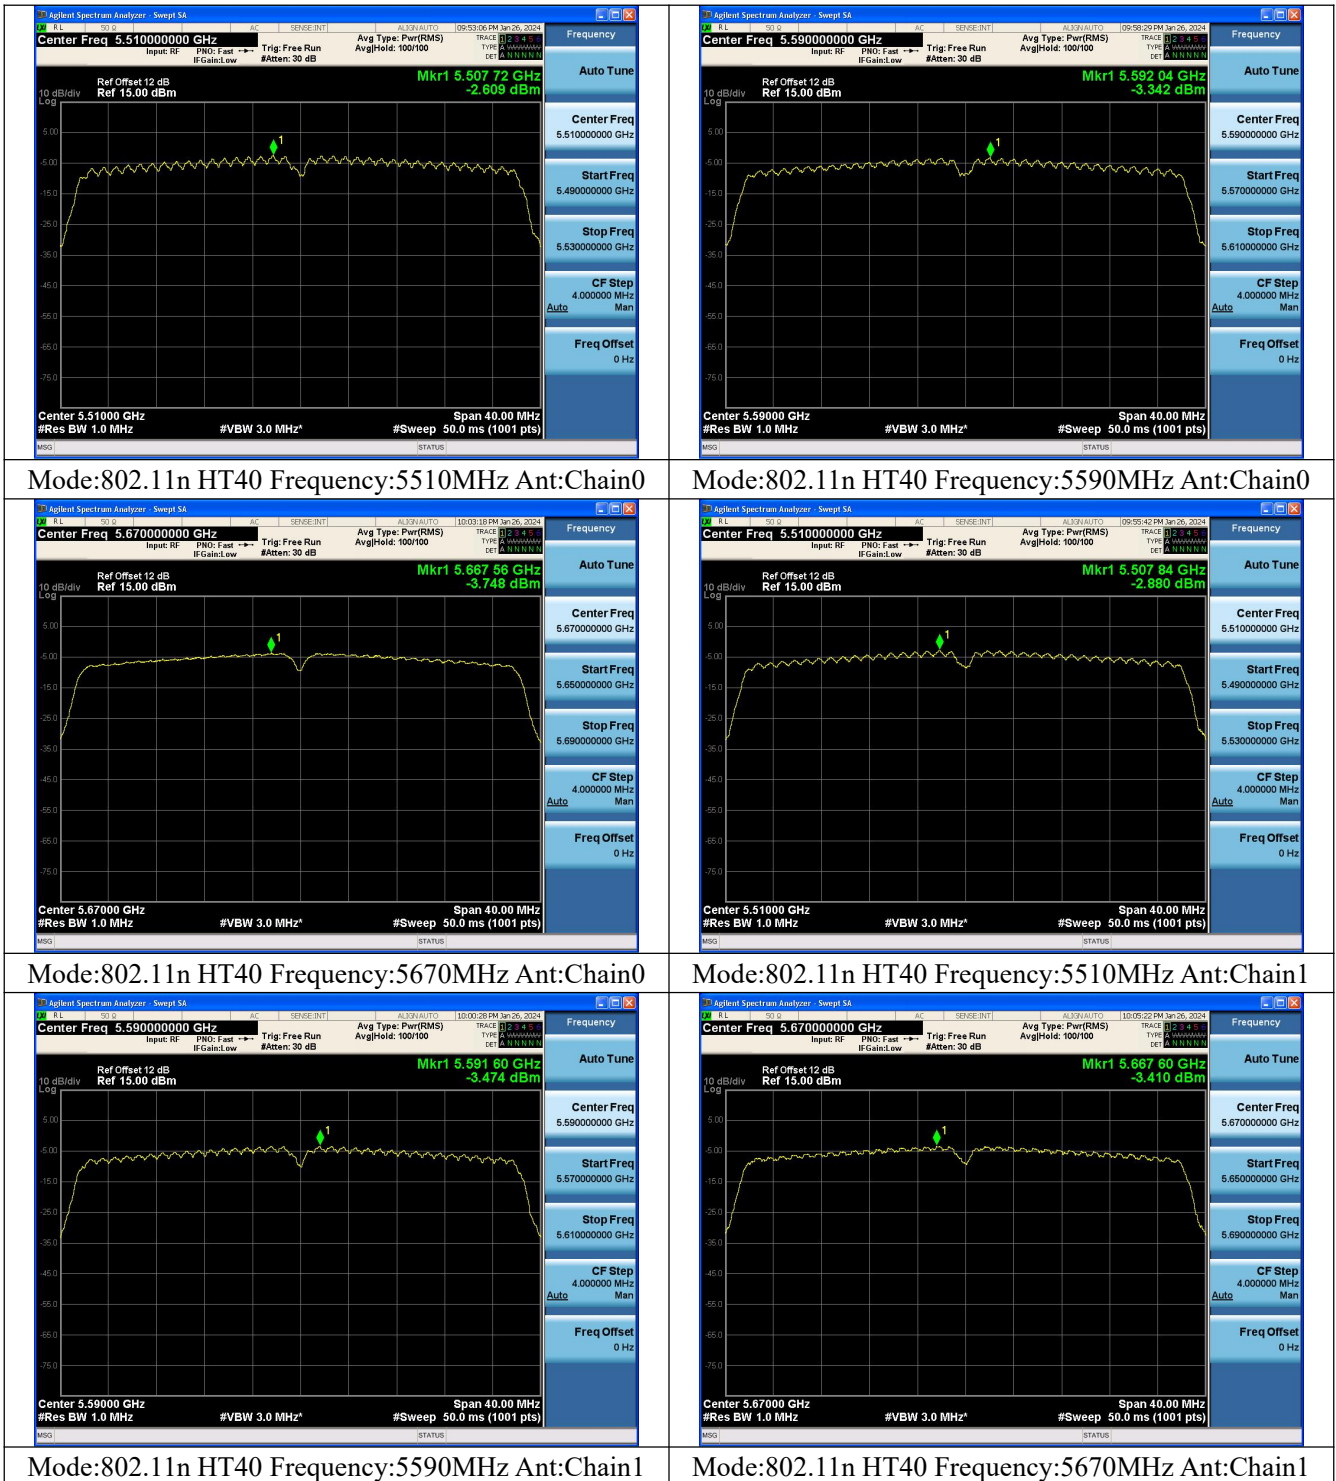

Mode:802.11ax HE20 Tone:242T Frequency:5500MHz  
Ant:Chain0

Mode:802.11ax HE20 Tone:242T Frequency:5580MHz  
Ant:Chain0

Mode:802.11ax HE20 Tone:242T Frequency:5700MHz  
Ant:Chain0

Mode:802.11ax HE20 Tone:242T Frequency:5500MHz  
Ant:Chain1

Mode:802.11ax HE20 Tone:242T Frequency:5580MHz  
Ant:Chain1

Mode:802.11ax HE20 Tone:242T Frequency:5700MHz  
Ant:Chain1

Test Mode: 802.11n HT40

Test Mode: 802.11ac VHT40

Mode:802.11ac VHT40 Frequency:5510MHz  
Ant:Chain0