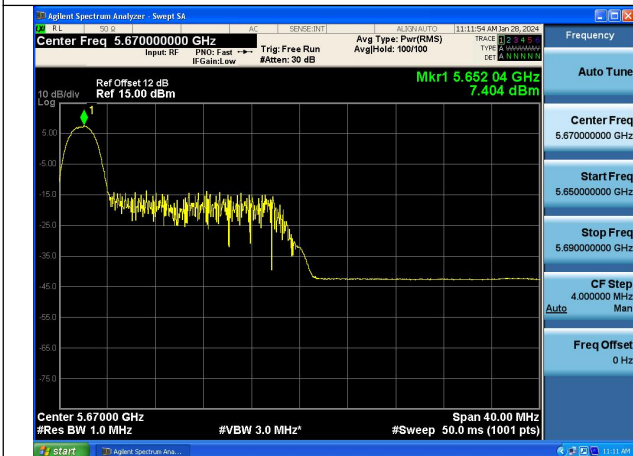

Mode:802.11ac VHT40 Frequency:5670MHz  
Ant:Chain1

Test Mode: 802.11ax HE40

Mode:802.11ax HE40 Tone:26T Frequency:5510MHz  
Ant:Chain0

Mode:802.11ax HE40 Tone:26T Frequency:5590MHz  
Ant:Chain0

Mode:802.11ax HE40 Tone:26T Frequency:5670MHz  
Ant:Chain0