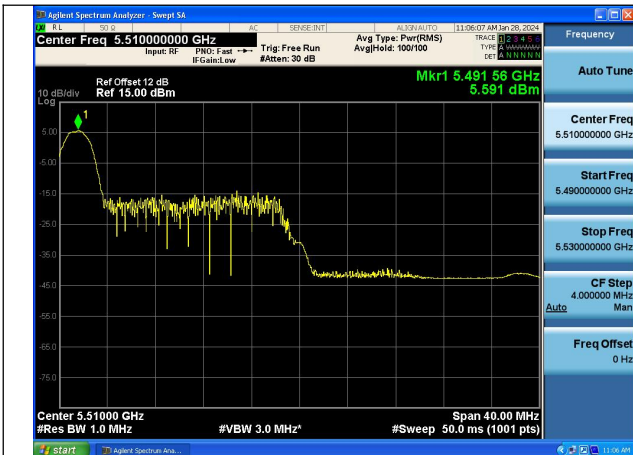

Test Mode: 802.11ax HE40

Mode:802.11ax HE40 Tone:26T Frequency:5510MHz
Ant:Chain0