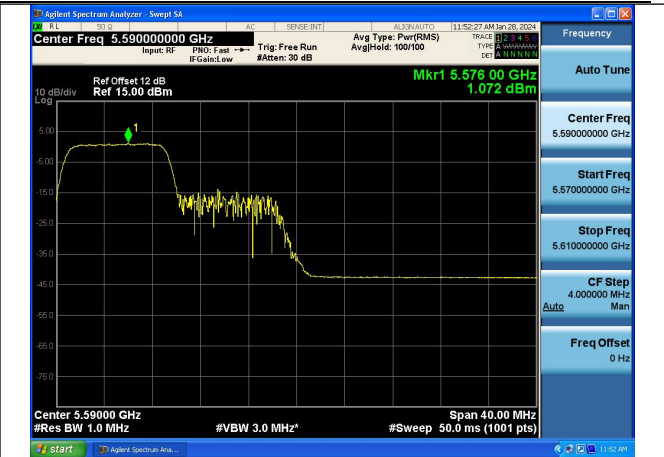

Mode:802.11ax HE40 Tone:52T Frequency:5590MHz  
Ant:Chain0

Mode:802.11ax HE40 Tone:52T Frequency:5670MHz  
Ant:Chain0

Mode:802.11ax HE40 Tone:52T Frequency:5510MHz  
Ant:Chain1

Mode:802.11ax HE40 Tone:52T Frequency:5590MHz  
Ant:Chain1

Mode:802.11ax HE40 Tone:52T Frequency:5670MHz  
Ant:Chain1

Mode:802.11ax HE40 Tone:106T Frequency:5510MHz  
Ant:Chain0

Mode:802.11ax HE40 Tone:106T Frequency:5590MHz  
Ant:Chain0

Mode:802.11ax HE40 Tone:106T Frequency:5670MHz  
Ant:Chain0