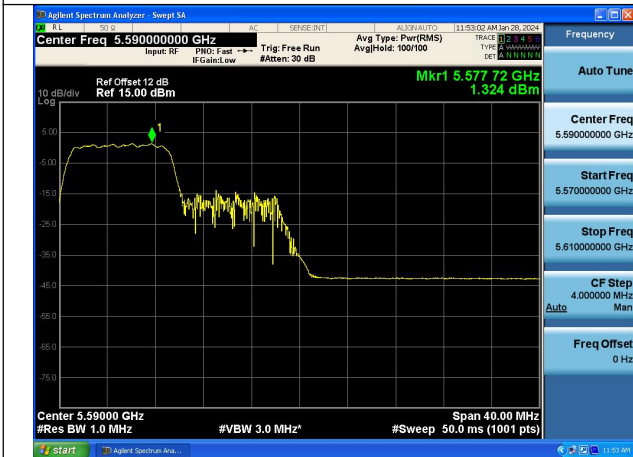

Mode:802.11ax HE40 Tone:106T Frequency:5590MHz
Ant:Chain1