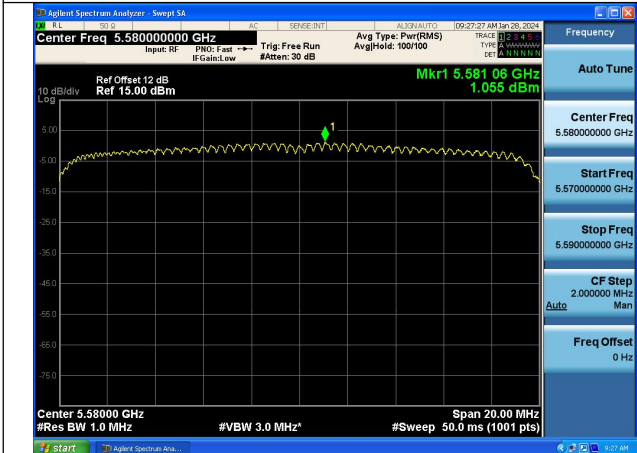

Mode:802.11ax HE20 Tone:242T Frequency:5500MHz  
Ant:Chain0

Mode:802.11ax HE20 Tone:242T Frequency:5580MHz  
Ant:Chain0

Mode:802.11ax HE20 Tone:242T Frequency:5700MHz  
Ant:Chain0

Mode:802.11ax HE20 Tone:242T Frequency:5500MHz  
Ant:Chain1