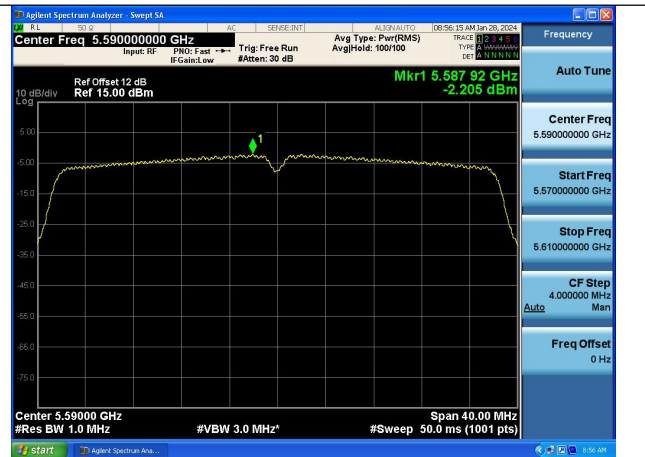

Mode:802.11ax HE20 Tone:242T Frequency:5580MHz  
Ant:Chain1

Mode:802.11ax HE20 Tone:242T Frequency:5700MHz  
Ant:Chain1

Test Mode: 802.11n HT40

Test Mode: 802.11ac VHT40

Mode:802.11ac VHT40 Frequency:5510MHz  
Ant:Chain0