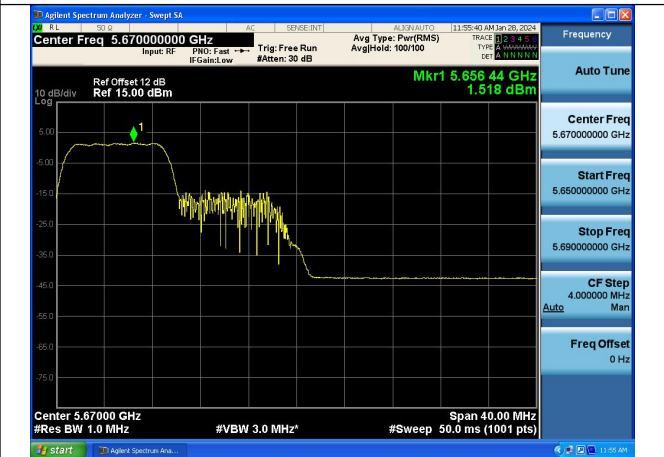

Mode:802.11ax HE40 Tone:52T Frequency:5670MHz  
Ant:Chain1

Mode:802.11ax HE40 Tone:106T Frequency:5510MHz  
Ant:Chain0

Mode:802.11ax HE40 Tone:106T Frequency:5590MHz  
Ant:Chain0

Mode:802.11ax HE40 Tone:106T Frequency:5670MHz  
Ant:Chain0

Mode:802.11ax HE40 Tone:106T Frequency:5510MHz  
Ant:Chain1

Mode:802.11ax HE40 Tone:106T Frequency:5590MHz  
Ant:Chain1

Mode:802.11ax HE40 Tone:106T Frequency:5670MHz  
Ant:Chain1

Mode:802.11ax HE40 Tone:242T Frequency:5510MHz  
Ant:Chain0