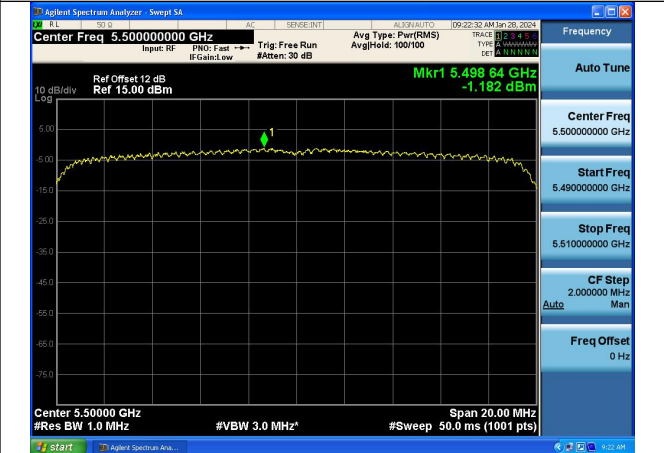

Mode:802.11ax HE20 Tone:242T Frequency:5500MHz  
Ant:Chain0

Mode:802.11ax HE20 Tone:242T Frequency:5580MHz  
Ant:Chain0

Mode:802.11ax HE20 Tone:242T Frequency:5700MHz  
Ant:Chain0

Mode:802.11ax HE20 Tone:242T Frequency:5500MHz  
Ant:Chain1