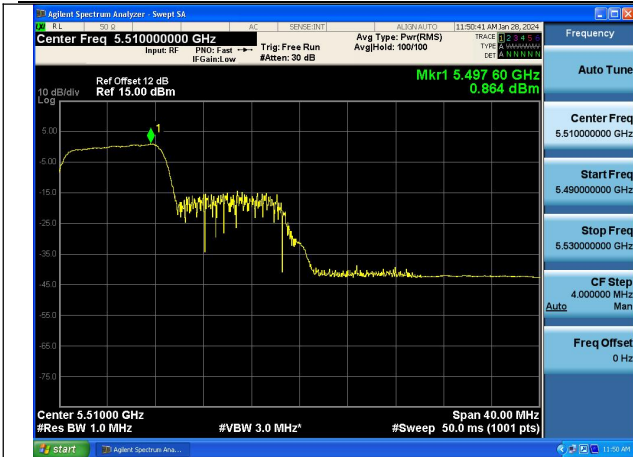

Mode:802.11ax HE40 Tone:52T Frequency:5590MHz  
Ant:Chain0

Mode:802.11ax HE40 Tone:52T Frequency:5670MHz  
Ant:Chain0

Mode:802.11ax HE40 Tone:52T Frequency:5510MHz  
Ant:Chain1

Mode:802.11ax HE40 Tone:52T Frequency:5590MHz  
Ant:Chain1

Mode:802.11ax HE40 Tone:52T Frequency:5670MHz  
Ant:Chain1

Mode:802.11ax HE40 Tone:106T Frequency:5510MHz  
Ant:Chain0

Mode:802.11ax HE40 Tone:106T Frequency:5590MHz  
Ant:Chain0

Mode:802.11ax HE40 Tone:106T Frequency:5670MHz  
Ant:Chain0