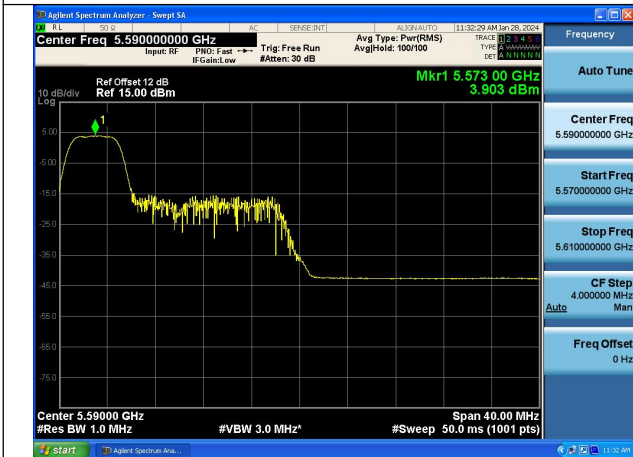

Mode:802.11ax HE40 Tone:26T Frequency:5510MHz  
Ant:Chain1

Mode:802.11ax HE40 Tone:26T Frequency:5590MHz  
Ant:Chain1

Mode:802.11ax HE40 Tone:26T Frequency:5670MHz  
Ant:Chain1

Mode:802.11ax HE40 Tone:52T Frequency:5510MHz  
Ant:Chain0

Mode:802.11ax HE40 Tone:52T Frequency:5590MHz  
Ant:Chain0

Mode:802.11ax HE40 Tone:52T Frequency:5670MHz  
Ant:Chain0

Mode:802.11ax HE40 Tone:52T Frequency:5510MHz  
Ant:Chain1

Mode:802.11ax HE40 Tone:52T Frequency:5590MHz  
Ant:Chain1