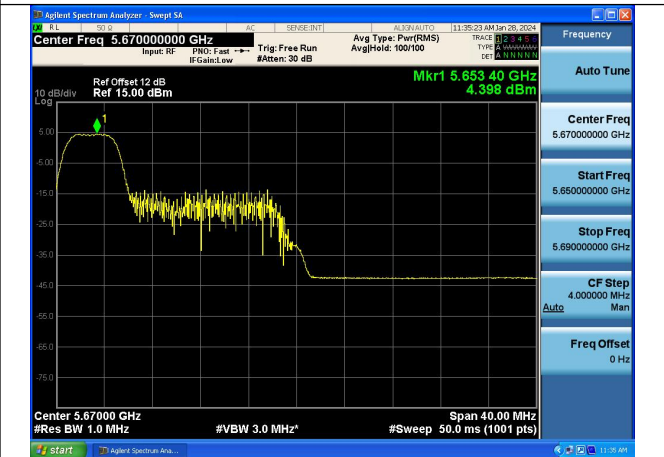

Mode:802.11ax HE40 Tone:52T Frequency:5590MHz  
Ant:Chain0

Mode:802.11ax HE40 Tone:52T Frequency:5670MHz  
Ant:Chain0

Mode:802.11ax HE40 Tone:52T Frequency:5510MHz  
Ant:Chain1

Mode:802.11ax HE40 Tone:52T Frequency:5590MHz  
Ant:Chain1

Mode:802.11ax HE40 Tone:52T Frequency:5670MHz  
Ant:Chain1

Mode:802.11ax HE40 Tone:106T Frequency:5510MHz  
Ant:Chain0

Mode:802.11ax HE40 Tone:106T Frequency:5590MHz  
Ant:Chain0

Mode:802.11ax HE40 Tone:106T Frequency:5670MHz  
Ant:Chain0