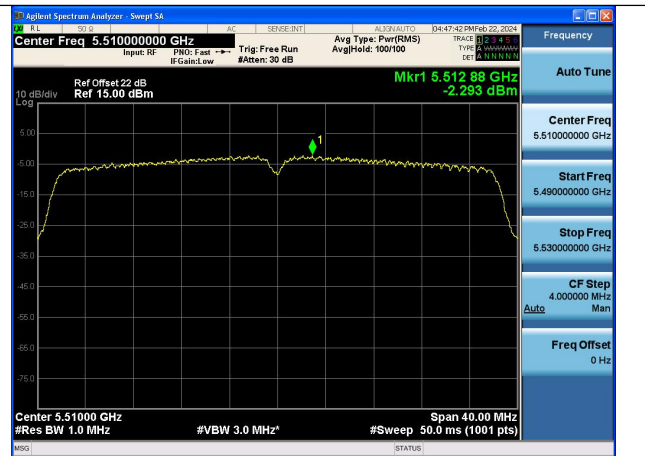

Mode:802.11ac VHT40 Frequency:5510MHz
Ant:Chain1