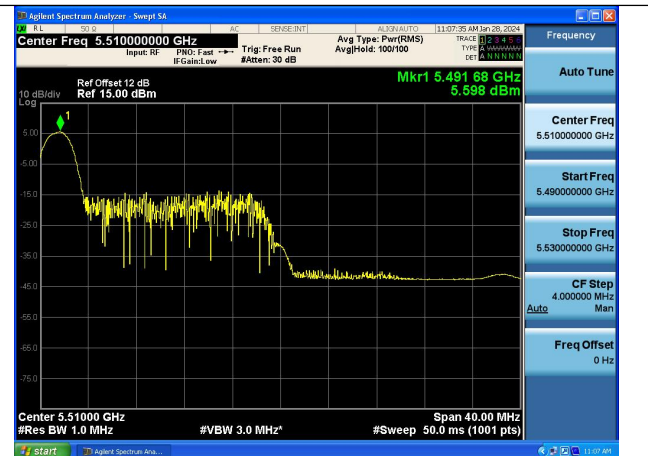

Mode:802.11ac VHT40 Frequency:5670MHz  
Ant:Chain1

Test Mode: 802.11ax HE40

Mode:802.11ax HE40 Tone:26T Frequency:5510MHz  
Ant:Chain0

Mode:802.11ax HE40 Tone:26T Frequency:5590MHz  
Ant:Chain0

Mode:802.11ax HE40 Tone:26T Frequency:5670MHz  
Ant:Chain0

Mode:802.11ax HE40 Tone:26T Frequency:5510MHz  
Ant:Chain1

Mode:802.11ax HE40 Tone:26T Frequency:5590MHz  
Ant:Chain1

Mode:802.11ax HE40 Tone:26T Frequency:5670MHz  
Ant:Chain1

Mode:802.11ax HE40 Tone:52T Frequency:5510MHz  
Ant:Chain0