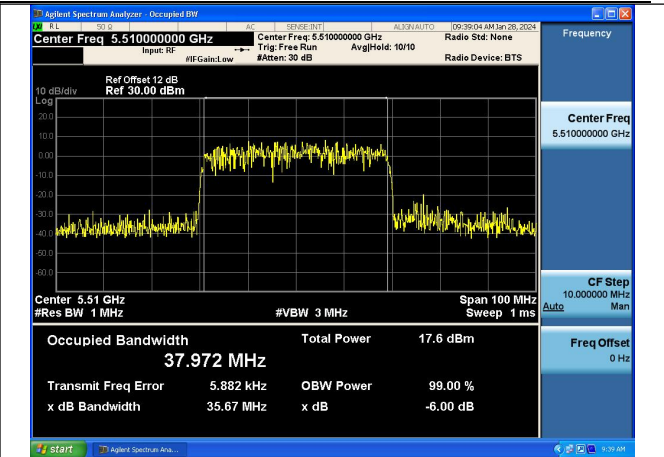

Mode:802.11ax HE40 Frequency:5510MHz Ant:Chain1