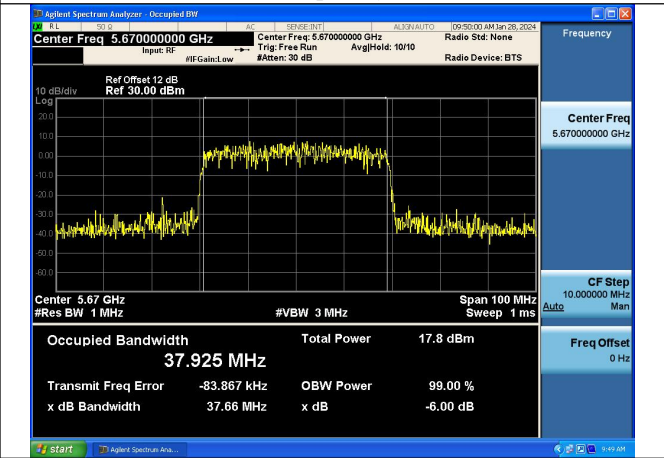

Mode:802.11ax HE40 Frequency:5670MHz Ant:Chain1