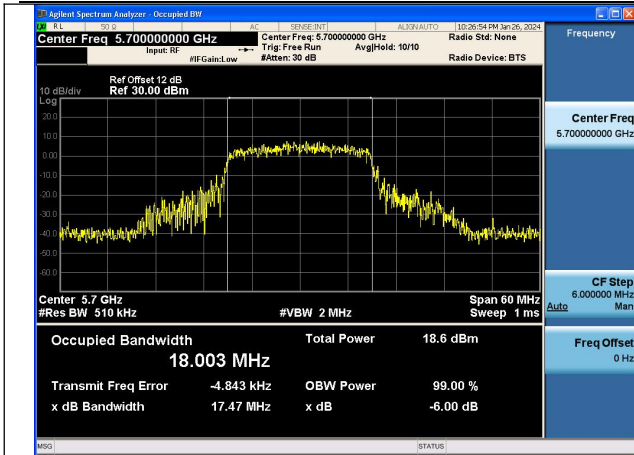

Mode:802.11n HT20 Frequency:5580MHz Ant:Chain0

Mode:802.11n HT20 Frequency:5700MHz Ant:Chain0

Mode:802.11n HT20 Frequency:5500MHz Ant:Chain1

Mode:802.11n HT20 Frequency:5580MHz Ant:Chain1

Mode:802.11n HT20 Frequency:5700MHz Ant:Chain1

Test Mode: 802.11ac VHT20

Mode:802.11ac VHT20 Frequency:5500MHz
Ant:Chain0

Mode:802.11ac VHT20 Frequency:5580MHz
Ant:Chain0

Mode:802.11ac VHT20 Frequency:5700MHz
Ant:Chain0

Mode:802.11ac VHT20 Frequency:5500MHz
Ant:Chain1