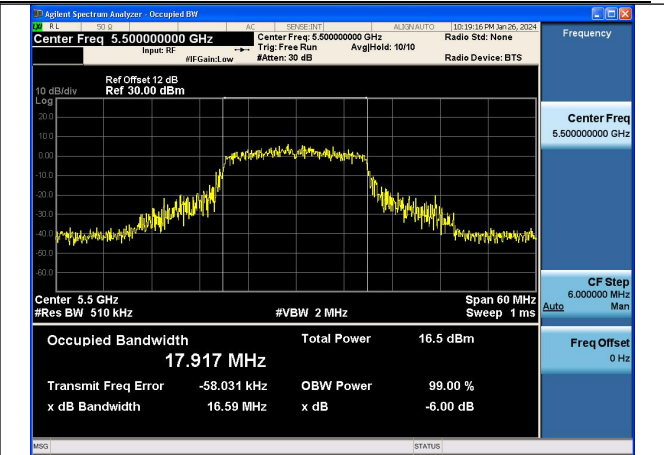

Test Mode: 802.11ac VHT20

Mode:802.11ac VHT20 Frequency:5500MHz
Ant:Chain0

Mode:802.11ac VHT20 Frequency:5580MHz
Ant:Chain0

Mode:802.11ac VHT20 Frequency:5700MHz
Ant:Chain0

Mode:802.11ac VHT20 Frequency:5500MHz
Ant:Chain1

Mode:802.11ac VHT20 Frequency:5580MHz
Ant:Chain1

Mode:802.11ac VHT20 Frequency:5700MHz
Ant:Chain1

Test Mode: 802.11ax HE20

Mode:802.11ax HE20 Frequency:5500MHz Ant:Chain0

Mode:802.11ax HE20 Frequency:5580MHz Ant:Chain0