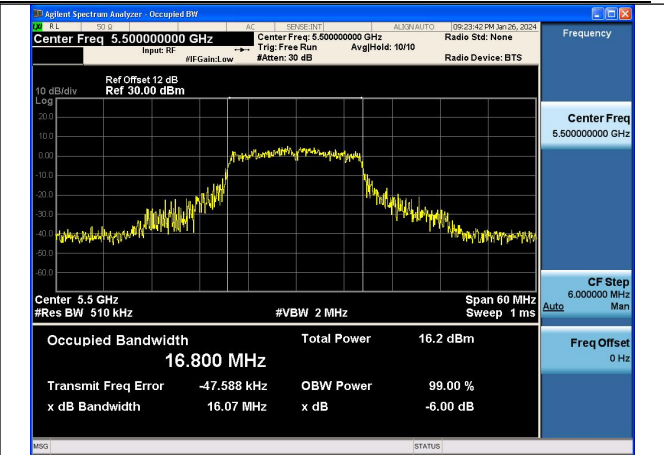

Mode:802.11a Frequency:5700MHz Ant:Chain0

Mode:802.11a Frequency:5500MHz Ant:Chain1

Mode:802.11a Frequency:5580MHz Ant:Chain1

Mode:802.11a Frequency:5700MHz Ant:Chain1

Test Mode: 802.11n HT20

Mode:802.11n HT20 Frequency:5500MHz Ant:Chain0