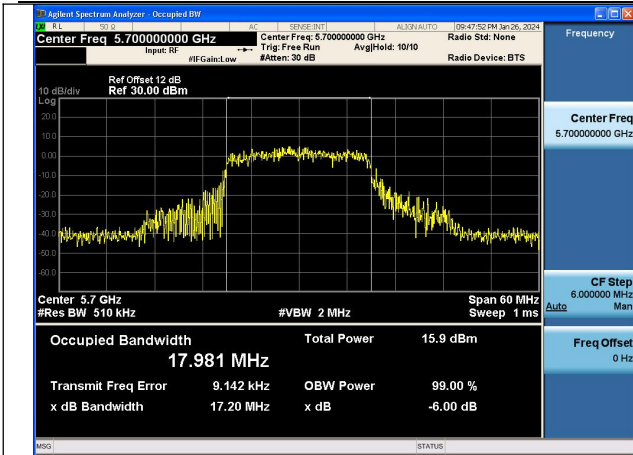

Mode:802.11n HT20 Frequency:5700MHz Ant:Chain0