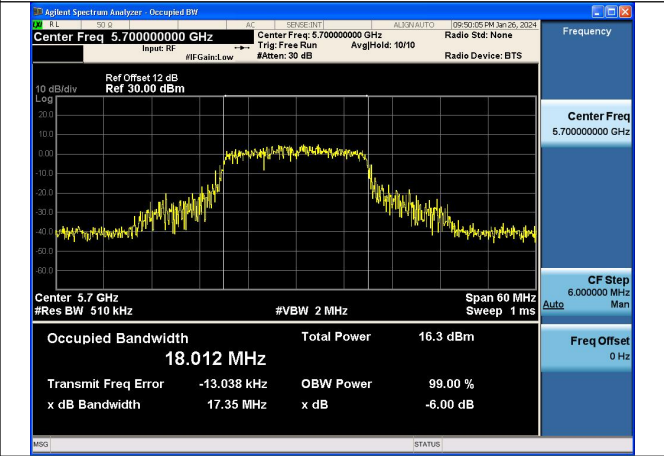

Mode:802.11n HT20 Frequency:5700MHz Ant:Chain1