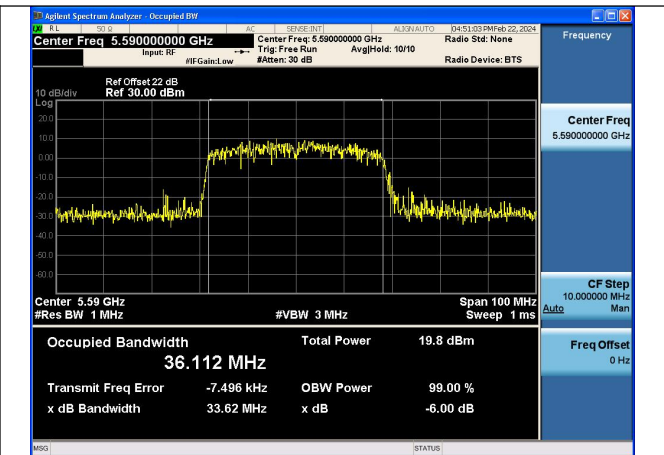

Mode:802.11ac VHT40 Frequency:5590MHz
Ant:Chain0