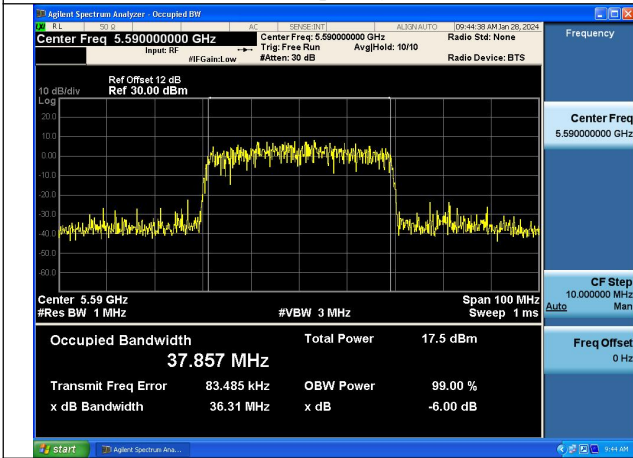

Mode:802.11ax HE40 Frequency:5590MHz Ant:Chain1