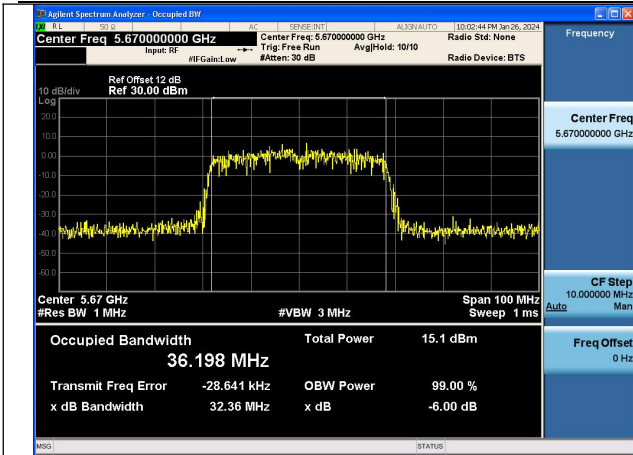

Mode:802.11n HT40 Frequency:5670MHz Ant:Chain0