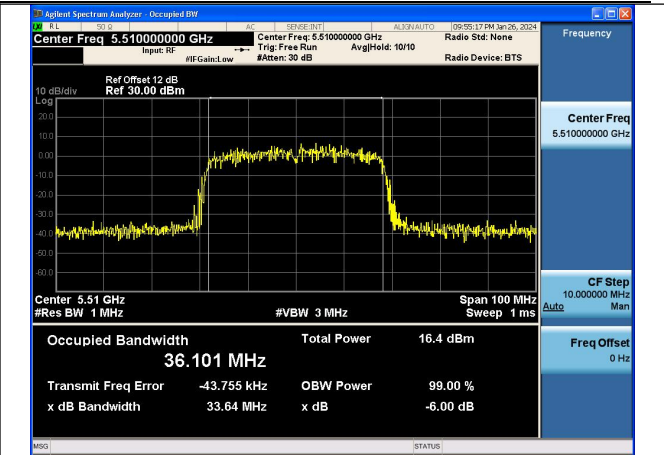

Mode:802.11n HT40 Frequency:5510MHz Ant:Chain1