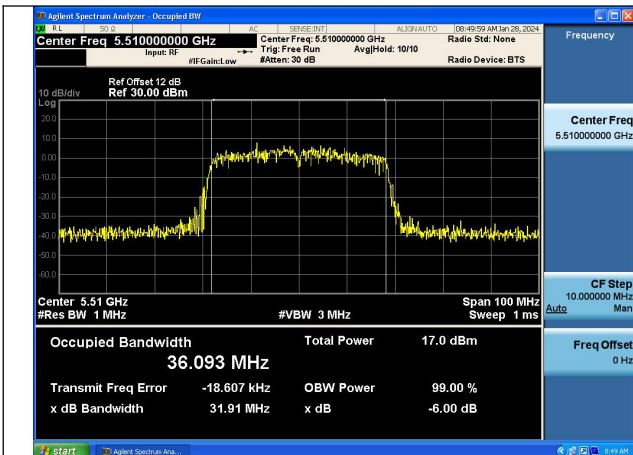

Test Mode: 802.11ac VHT40

Mode:802.11ac VHT40 Frequency:5510MHz
Ant:Chain0