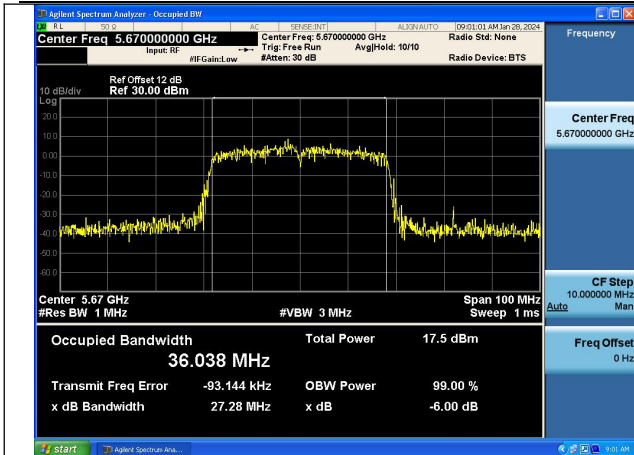

Mode:802.11n HT40 Frequency:5670MHz Ant:Chain1

Test Mode: 802.11ac VHT40

Mode:802.11ac VHT40 Frequency:5510MHz
Ant:Chain0

Mode:802.11ac VHT40 Frequency:5590MHz
Ant:Chain0

Mode:802.11ac VHT40 Frequency:5670MHz
Ant:Chain0