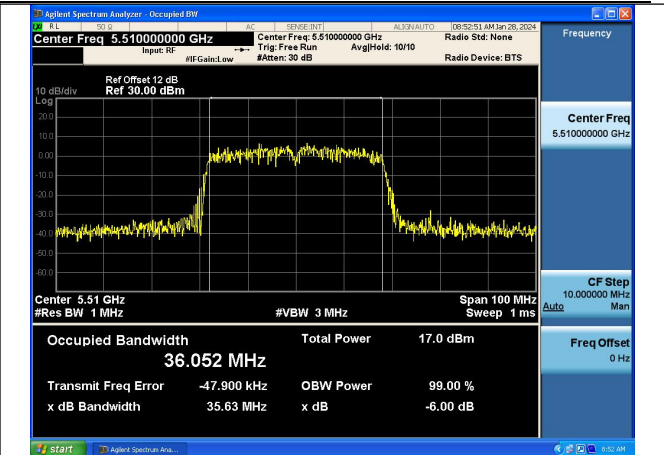

Mode:802.11n HT40 Frequency:5670MHz Ant:Chain1

Test Mode: 802.11ac VHT40

Mode:802.11ac VHT40 Frequency:5510MHz
Ant:Chain0

Mode:802.11ac VHT40 Frequency:5590MHz
Ant:Chain0

Mode:802.11ac VHT40 Frequency:5670MHz
Ant:Chain0