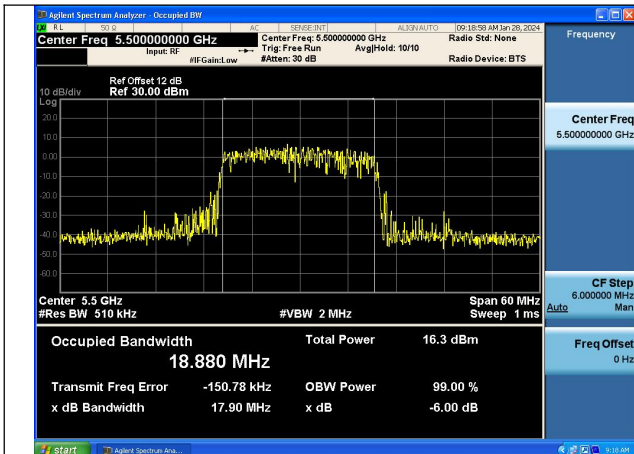

Test Mode: 802.11ac VHT20

Mode:802.11ac VHT20 Frequency:5500MHz
Ant:Chain0

Mode:802.11ac VHT20 Frequency:5580MHz
Ant:Chain0

Mode:802.11ac VHT20 Frequency:5700MHz
Ant:Chain0

Mode:802.11ac VHT20 Frequency:5500MHz
Ant:Chain1

Mode:802.11ac VHT20 Frequency:5580MHz
Ant:Chain1

Mode:802.11ac VHT20 Frequency:5700MHz
Ant:Chain1

Test Mode: 802.11ax HE20

Mode:802.11ax HE20 Frequency:5500MHz Ant:Chain0

Mode:802.11ax HE20 Frequency:5580MHz Ant:Chain0