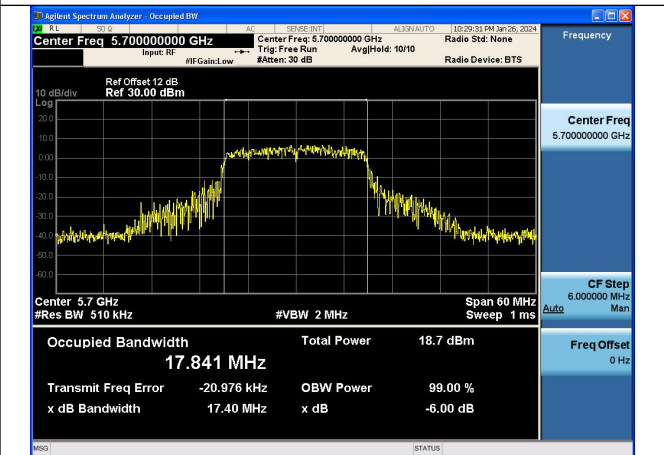

Test Mode: 802.11ac VHT20

Mode:802.11ac VHT20 Frequency:5500MHz
Ant:Chain0

Mode:802.11ac VHT20 Frequency:5580MHz
Ant:Chain0

Mode:802.11ac VHT20 Frequency:5700MHz
Ant:Chain0

Mode:802.11ac VHT20 Frequency:5500MHz
Ant:Chain1

Mode:802.11ac VHT20 Frequency:5580MHz
Ant:Chain1

Mode:802.11ac VHT20 Frequency:5700MHz
Ant:Chain1

Test Mode: 802.11ax HE20

Mode:802.11ax HE20 Frequency:5500MHz Ant:Chain0

Mode:802.11ax HE20 Frequency:5580MHz Ant:Chain0