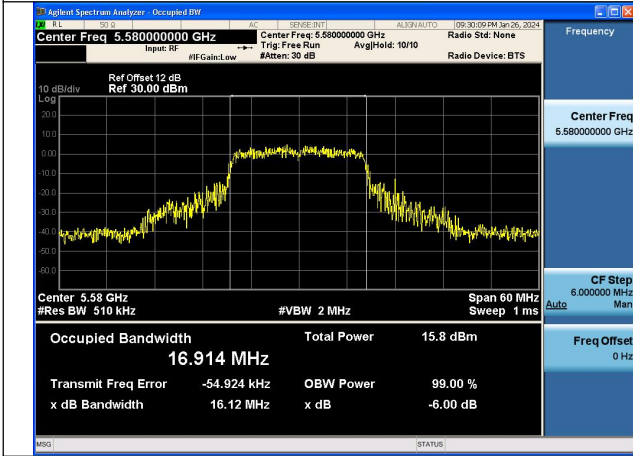

Mode:802.11a Frequency:5700MHz Ant:Chain0

Mode:802.11a Frequency:5500MHz Ant:Chain1

Mode:802.11a Frequency:5580MHz Ant:Chain1

Mode:802.11a Frequency:5700MHz Ant:Chain1

Test Mode: 802.11n HT20

Mode:802.11n HT20 Frequency:5500MHz Ant:Chain0

Mode:802.11n HT20 Frequency:5580MHz Ant:Chain0

Mode:802.11n HT20 Frequency:5700MHz Ant:Chain0

Mode:802.11n HT20 Frequency:5500MHz Ant:Chain1

Mode:802.11n HT20 Frequency:5580MHz Ant:Chain1

Mode:802.11n HT20 Frequency:5700MHz Ant:Chain1