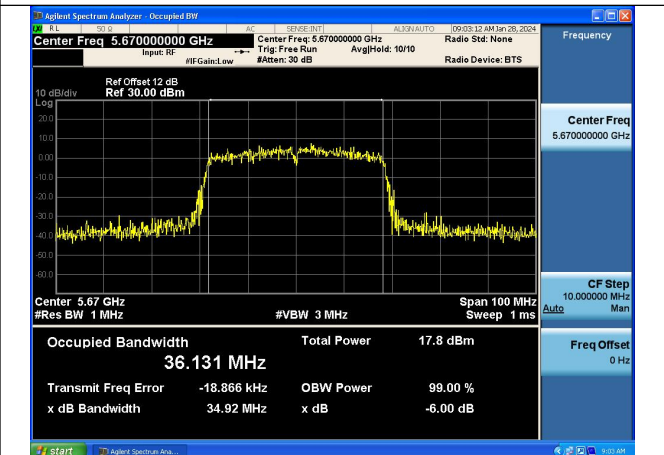

Mode:802.11ac VHT40 Frequency:5670MHz
Ant:Chain1