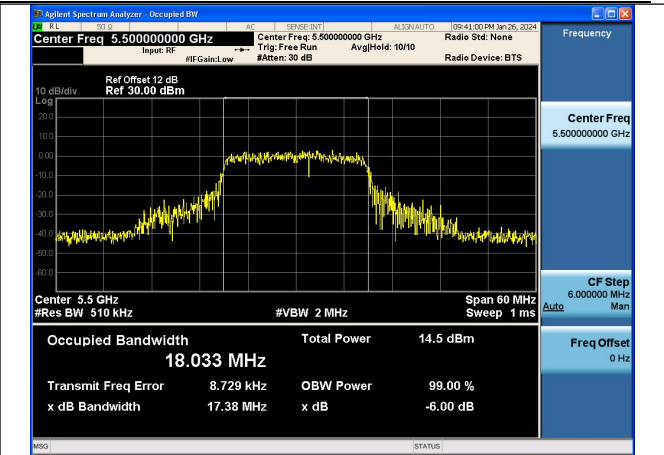

Mode:802.11n HT20 Frequency:5500MHz Ant:Chain1