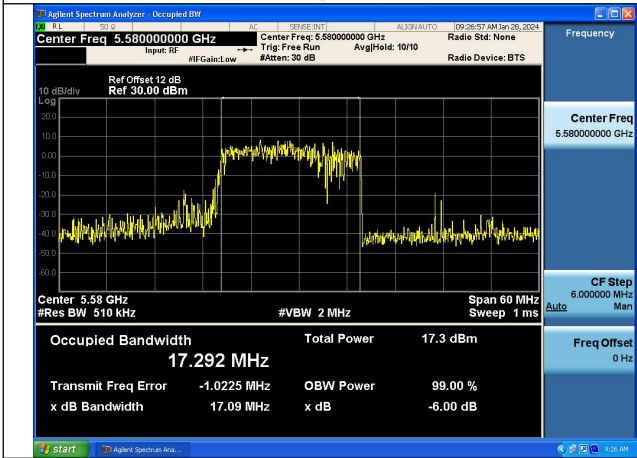

Mode:802.11ax HE20 Frequency:5580MHz Ant:Chain1