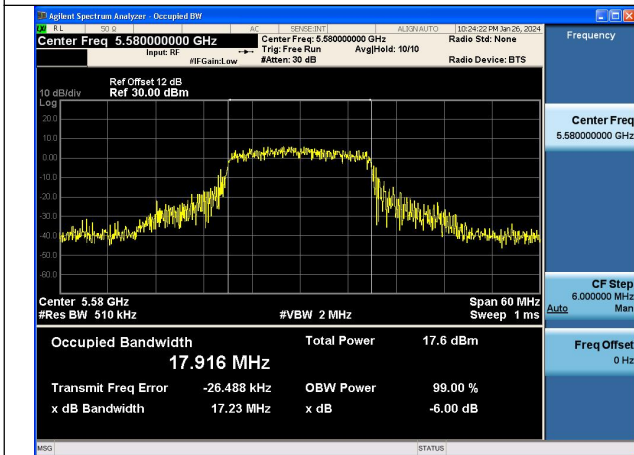

Test Mode: 802.11ac VHT20

Mode:802.11ac VHT20 Frequency:5500MHz
Ant:Chain0

Mode:802.11ac VHT20 Frequency:5580MHz
Ant:Chain0

Mode:802.11ac VHT20 Frequency:5700MHz
Ant:Chain0

Mode:802.11ac VHT20 Frequency:5500MHz
Ant:Chain1

Mode:802.11ac VHT20 Frequency:5580MHz
Ant:Chain1

Mode:802.11ac VHT20 Frequency:5700MHz
Ant:Chain1

Test Mode: 802.11ax HE20

Mode:802.11ax HE20 Frequency:5500MHz Ant:Chain0

Mode:802.11ax HE20 Frequency:5580MHz Ant:Chain0