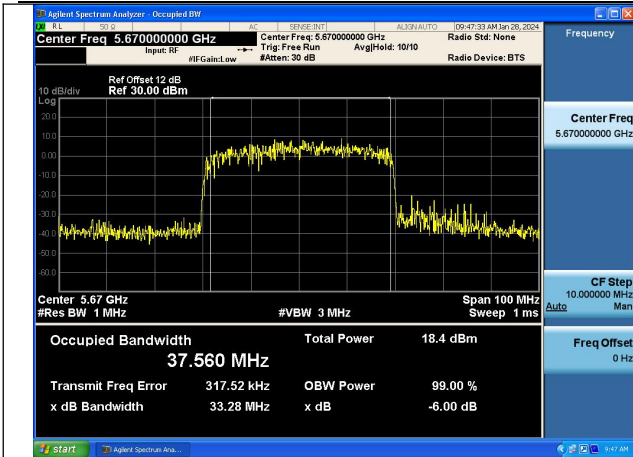

Mode:802.11ax HE40 Frequency:5670MHz Ant:Chain0