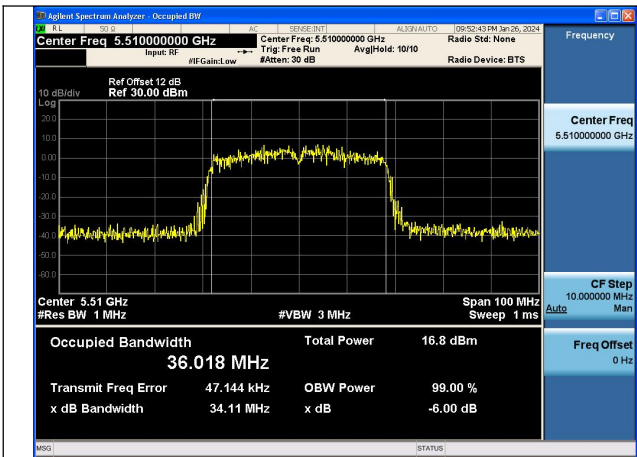

Mode:802.11ax HE20 Frequency:5700MHz Ant:Chain0

Mode:802.11ax HE20 Frequency:5500MHz Ant:Chain1

Mode:802.11ax HE20 Frequency:5580MHz Ant:Chain1

Mode:802.11ax HE20 Frequency:5700MHz Ant:Chain1

Test Mode: 802.11n HT40