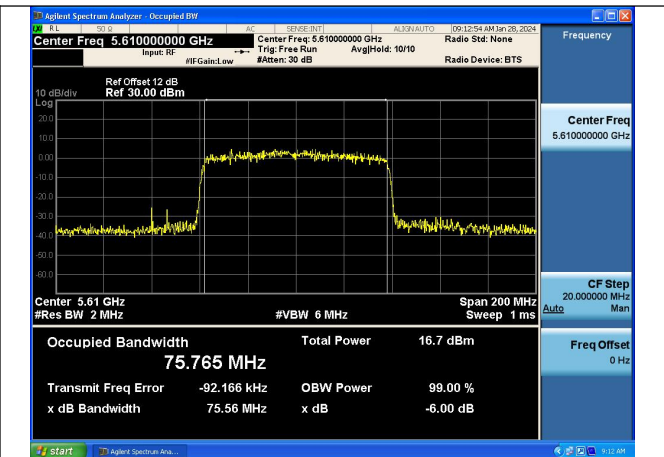

Mode:802.11ax HE40 Frequency:5590MHz Ant:Chain0

Mode:802.11ax HE40 Frequency:5670MHz Ant:Chain0

Mode:802.11ax HE40 Frequency:5510MHz Ant:Chain1

Mode:802.11ax HE40 Frequency:5590MHz Ant:Chain1

Mode:802.11ax HE40 Frequency:5670MHz Ant:Chain1

Test Mode: 802.11ac VHT80

Mode:802.11ac VHT80 Frequency:5530MHz
Ant:Chain0

Mode:802.11ac VHT80 Frequency:5610MHz
Ant:Chain0