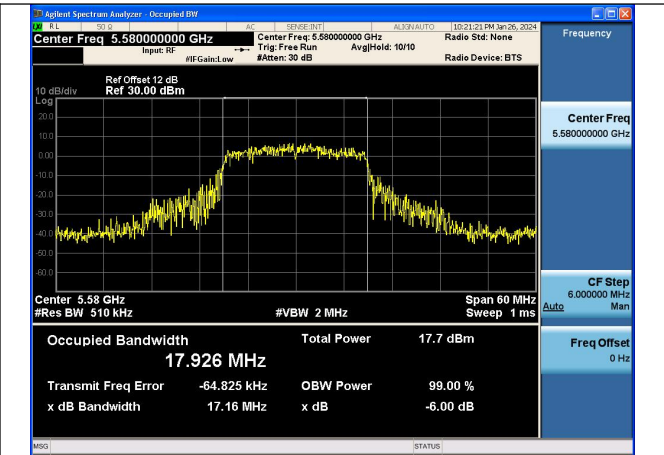

Mode:802.11n HT20 Frequency:5580MHz Ant:Chain0

Mode:802.11n HT20 Frequency:5700MHz Ant:Chain0

Mode:802.11n HT20 Frequency:5500MHz Ant:Chain1

Mode:802.11n HT20 Frequency:5580MHz Ant:Chain1

Mode:802.11n HT20 Frequency:5700MHz Ant:Chain1

Test Mode: 802.11ac VHT20

Mode:802.11ac VHT20 Frequency:5500MHz
Ant:Chain0

Mode:802.11ac VHT20 Frequency:5580MHz
Ant:Chain0

Mode:802.11ac VHT20 Frequency:5700MHz
Ant:Chain0

Mode:802.11ac VHT20 Frequency:5500MHz
Ant:Chain1