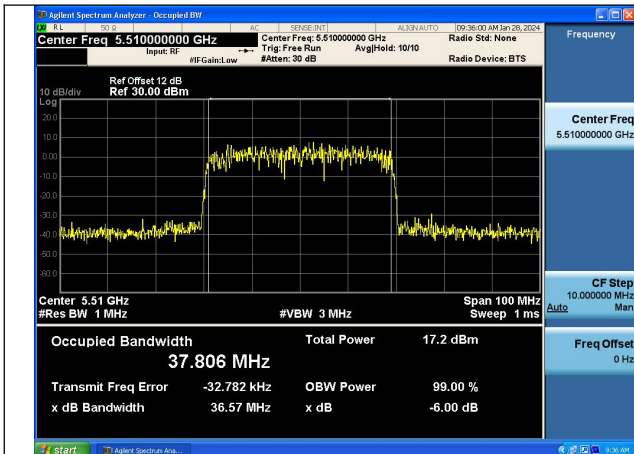

Mode:802.11ac VHT40 Frequency:5510MHz
Ant:Chain1

Mode:802.11ac VHT40 Frequency:5590MHz
Ant:Chain1

Mode:802.11ac VHT40 Frequency:5670MHz
Ant:Chain1

Test Mode: 802.11ax HE40

Mode:802.11ax HE40 Frequency:5510MHz Ant:Chain0