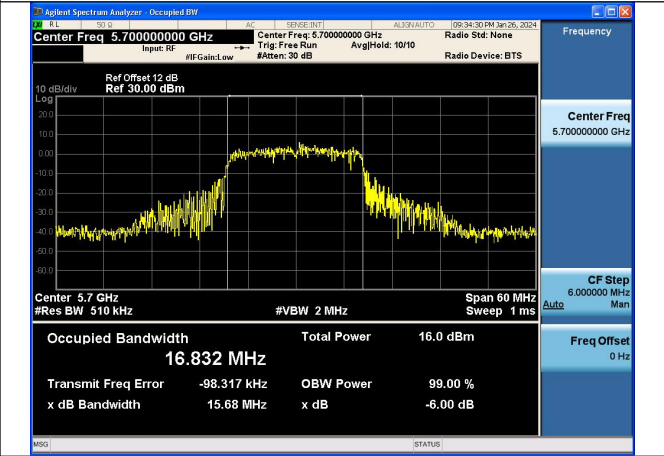

Mode:802.11a Frequency:5700MHz Ant:Chain0

Mode:802.11a Frequency:5500MHz Ant:Chain1

Mode:802.11a Frequency:5580MHz Ant:Chain1

Mode:802.11a Frequency:5700MHz Ant:Chain1

Test Mode: 802.11n HT20

Mode:802.11n HT20 Frequency:5500MHz Ant:Chain0