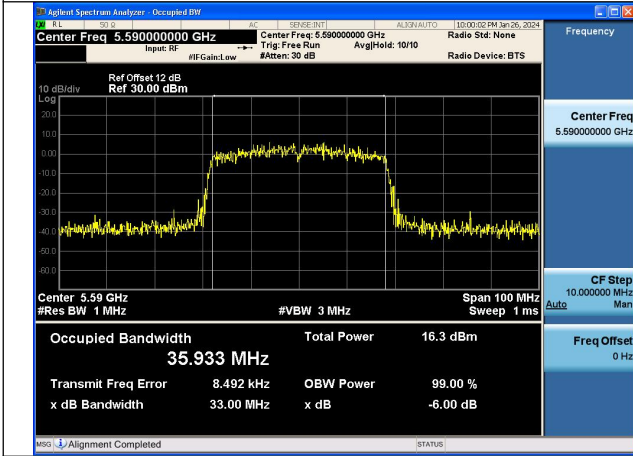

Mode:802.11n HT40 Frequency:5510MHz Ant:Chain0

Mode:802.11n HT40 Frequency:5590MHz Ant:Chain0

Mode:802.11n HT40 Frequency:5670MHz Ant:Chain0

Mode:802.11n HT40 Frequency:5510MHz Ant:Chain1

Mode:802.11n HT40 Frequency:5590MHz Ant:Chain1