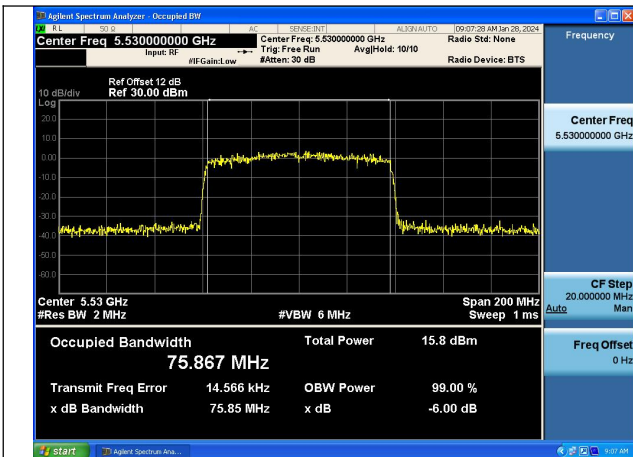

Mode:802.11ax HE40 Frequency:5590MHz Ant:Chain0

Mode:802.11ax HE40 Frequency:5670MHz Ant:Chain0

Mode:802.11ax HE40 Frequency:5510MHz Ant:Chain1

Mode:802.11ax HE40 Frequency:5590MHz Ant:Chain1

Mode:802.11ax HE40 Frequency:5670MHz Ant:Chain1

Test Mode: 802.11ac VHT80

Mode:802.11ac VHT80 Frequency:5530MHz
Ant:Chain0

Mode:802.11ac VHT80 Frequency:5610MHz
Ant:Chain0