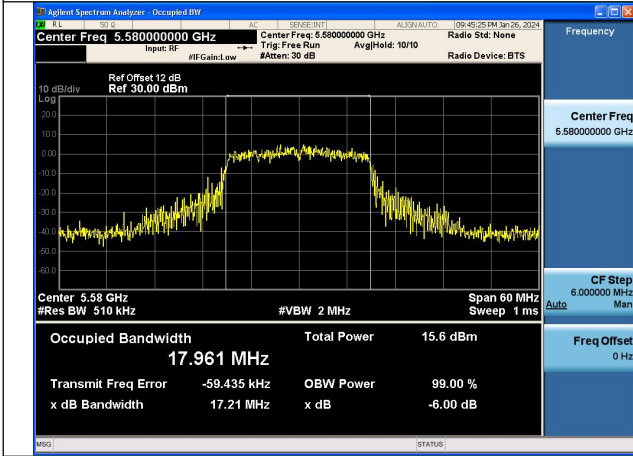

Mode:802.11a Frequency:5700MHz Ant:Chain0

Mode:802.11a Frequency:5500MHz Ant:Chain1

Mode:802.11a Frequency:5580MHz Ant:Chain1

Mode:802.11a Frequency:5700MHz Ant:Chain1

Test Mode: 802.11n HT20

Mode:802.11n HT20 Frequency:5500MHz Ant:Chain0

Mode:802.11n HT20 Frequency:5580MHz Ant:Chain0

Mode:802.11n HT20 Frequency:5700MHz Ant:Chain0

Mode:802.11n HT20 Frequency:5500MHz Ant:Chain1

Mode:802.11n HT20 Frequency:5580MHz Ant:Chain1

Mode:802.11n HT20 Frequency:5700MHz Ant:Chain1