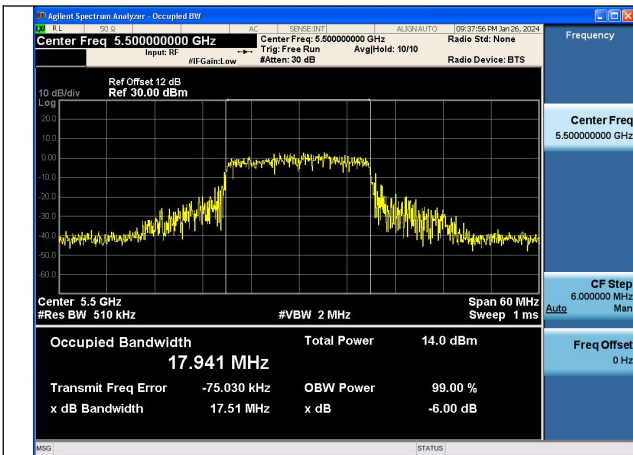

Mode:802.11a Frequency:5700MHz Ant:Chain0

Mode:802.11a Frequency:5500MHz Ant:Chain1

Mode:802.11a Frequency:5580MHz Ant:Chain1

Mode:802.11a Frequency:5700MHz Ant:Chain1

Test Mode: 802.11n HT20

Mode:802.11n HT20 Frequency:5500MHz Ant:Chain0