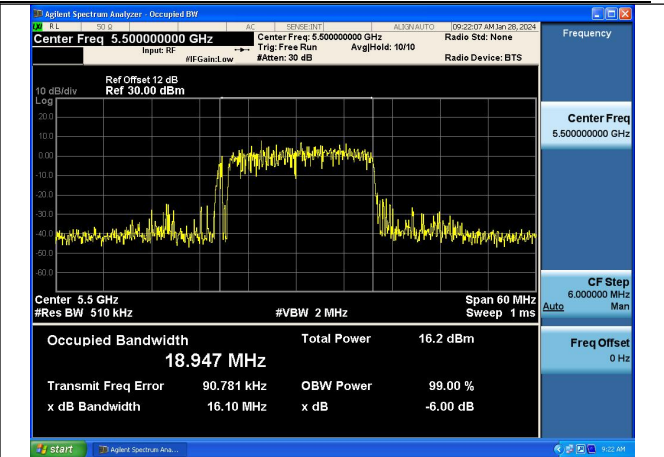

Mode:802.11ac VHT20 Frequency:5580MHz
Ant:Chain1

Mode:802.11ac VHT20 Frequency:5700MHz
Ant:Chain1

Test Mode: 802.11ax HE20

Mode:802.11ax HE20 Frequency:5500MHz Ant:Chain0

Mode:802.11ax HE20 Frequency:5580MHz Ant:Chain0