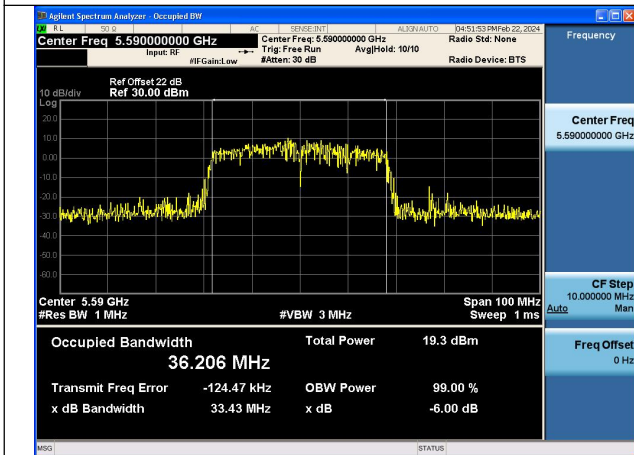

Mode:802.11ac VHT40 Frequency:5590MHz
Ant:Chain1