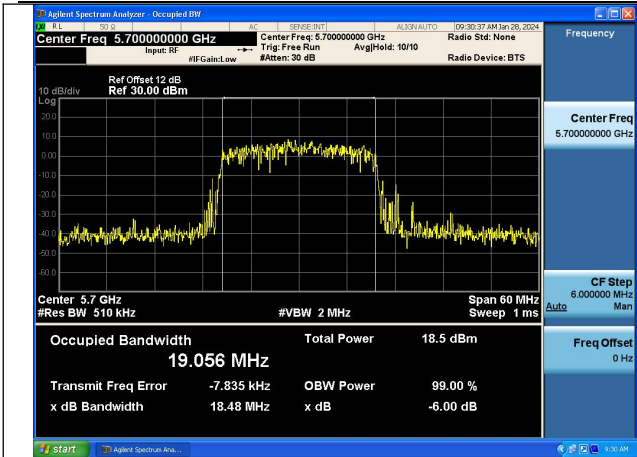

Mode:802.11ac VHT20 Frequency:5580MHz
Ant:Chain1

Mode:802.11ac VHT20 Frequency:5700MHz
Ant:Chain1

Test Mode: 802.11ax HE20

Mode:802.11ax HE20 Frequency:5500MHz Ant:Chain0

Mode:802.11ax HE20 Frequency:5580MHz Ant:Chain0