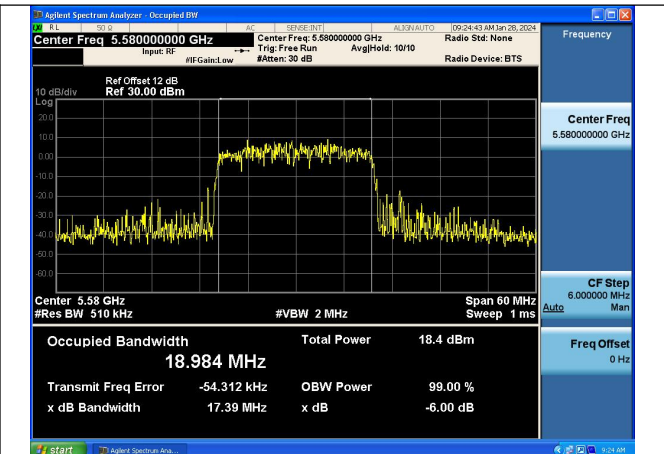

Mode:802.11ac VHT20 Frequency:5580MHz
Ant:Chain1

Mode:802.11ac VHT20 Frequency:5700MHz
Ant:Chain1

Test Mode: 802.11ax HE20

Mode:802.11ax HE20 Frequency:5500MHz Ant:Chain0

Mode:802.11ax HE20 Frequency:5580MHz Ant:Chain0