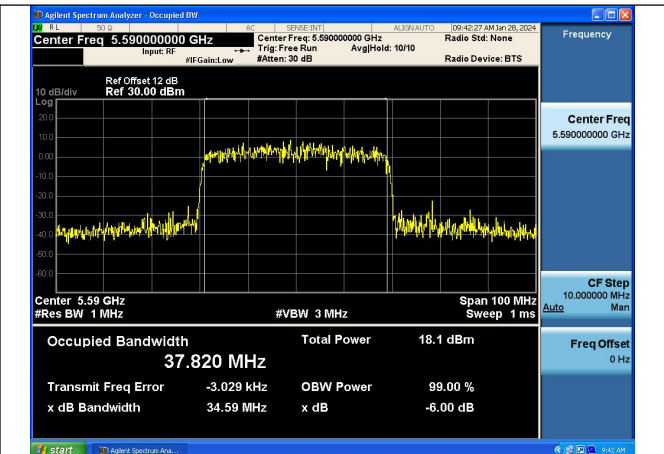

Mode:802.11ac VHT40 Frequency:5510MHz
Ant:Chain1

Mode:802.11ac VHT40 Frequency:5590MHz
Ant:Chain1

Mode:802.11ac VHT40 Frequency:5670MHz
Ant:Chain1

Test Mode: 802.11ax HE40

Mode:802.11ax HE40 Frequency:5510MHz Ant:Chain0