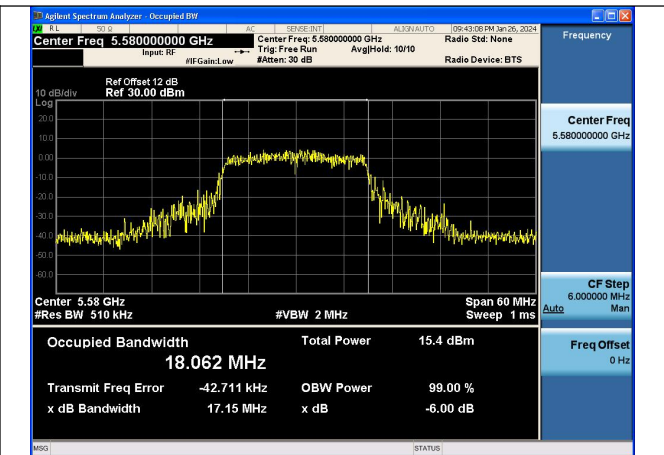

Mode:802.11a Frequency:5700MHz Ant:Chain0

Mode:802.11a Frequency:5500MHz Ant:Chain1

Mode:802.11a Frequency:5580MHz Ant:Chain1

Mode:802.11a Frequency:5700MHz Ant:Chain1

Test Mode: 802.11n HT20

Mode:802.11n HT20 Frequency:5500MHz Ant:Chain0

Mode:802.11n HT20 Frequency:5580MHz Ant:Chain0

Mode:802.11n HT20 Frequency:5700MHz Ant:Chain0

Mode:802.11n HT20 Frequency:5500MHz Ant:Chain1

Mode:802.11n HT20 Frequency:5580MHz Ant:Chain1

Mode:802.11n HT20 Frequency:5700MHz Ant:Chain1