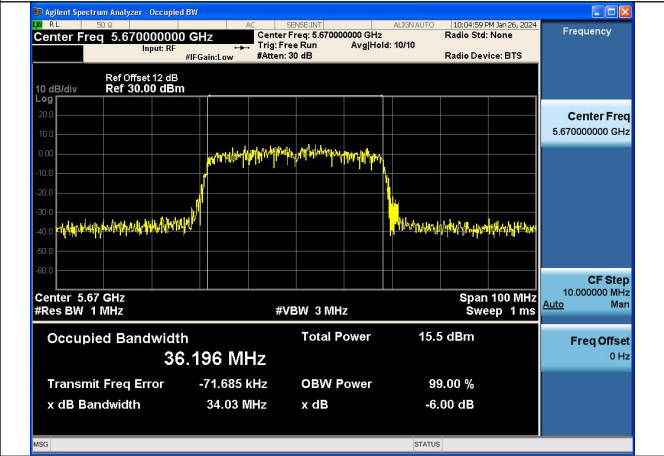

Mode:802.11n HT40 Frequency:5510MHz Ant:Chain0

Mode:802.11n HT40 Frequency:5590MHz Ant:Chain0

Mode:802.11n HT40 Frequency:5670MHz Ant:Chain0

Mode:802.11n HT40 Frequency:5510MHz Ant:Chain1

Mode:802.11n HT40 Frequency:5590MHz Ant:Chain1