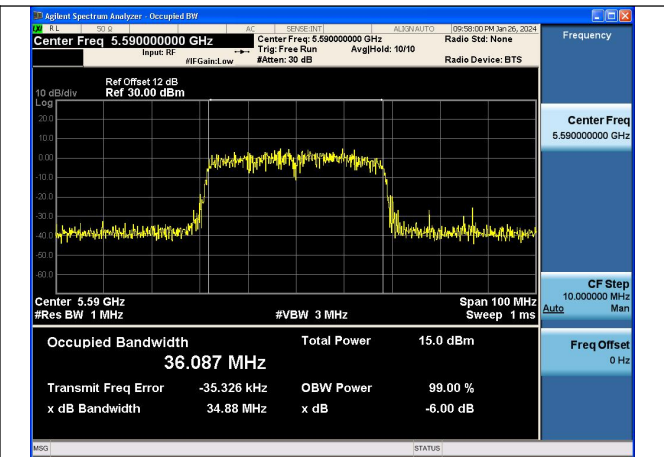

Mode:802.11ax HE20 Frequency:5700MHz Ant:Chain0

Mode:802.11ax HE20 Frequency:5500MHz Ant:Chain1

Mode:802.11ax HE20 Frequency:5580MHz Ant:Chain1

Mode:802.11ax HE20 Frequency:5700MHz Ant:Chain1

Test Mode: 802.11n HT40