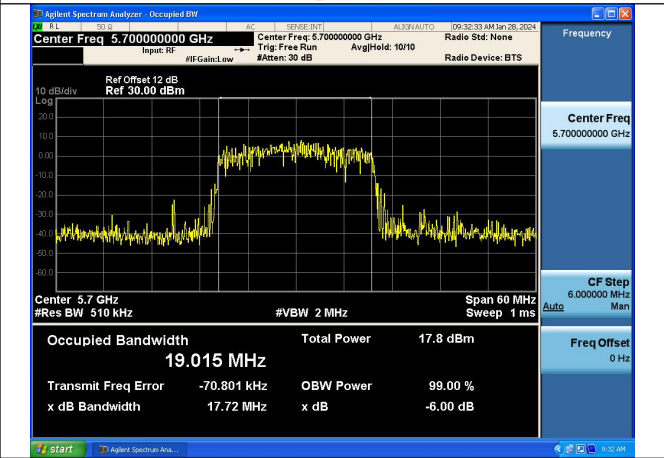

Mode:802.11ax HE20 Frequency:5700MHz Ant:Chain1