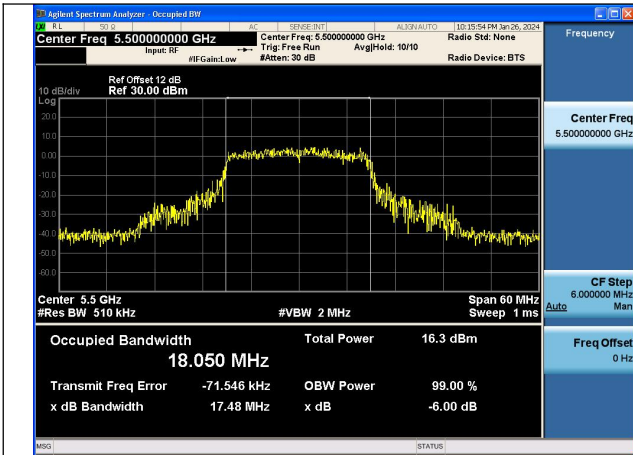

Mode:802.11n HT20 Frequency:5580MHz Ant:Chain0

Mode:802.11n HT20 Frequency:5700MHz Ant:Chain0

Mode:802.11n HT20 Frequency:5500MHz Ant:Chain1

Mode:802.11n HT20 Frequency:5580MHz Ant:Chain1

Mode:802.11n HT20 Frequency:5700MHz Ant:Chain1

Test Mode: 802.11ac VHT20

Mode:802.11ac VHT20 Frequency:5500MHz
Ant:Chain0

Mode:802.11ac VHT20 Frequency:5580MHz
Ant:Chain0

Mode:802.11ac VHT20 Frequency:5700MHz
Ant:Chain0

Mode:802.11ac VHT20 Frequency:5500MHz
Ant:Chain1