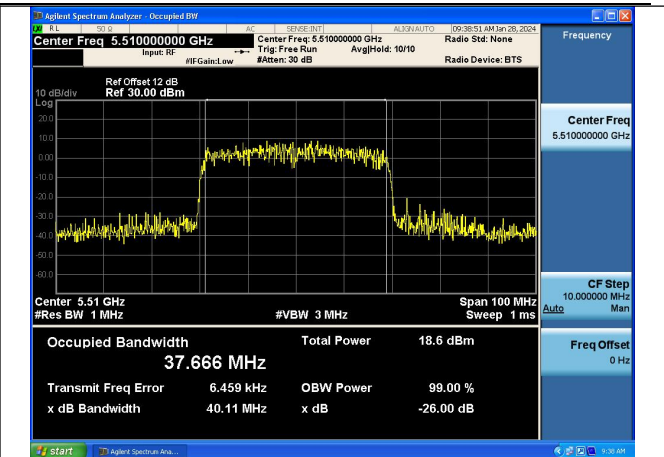

Mode:802.11ax HE40 Frequency:5510MHz Ant:Chain1