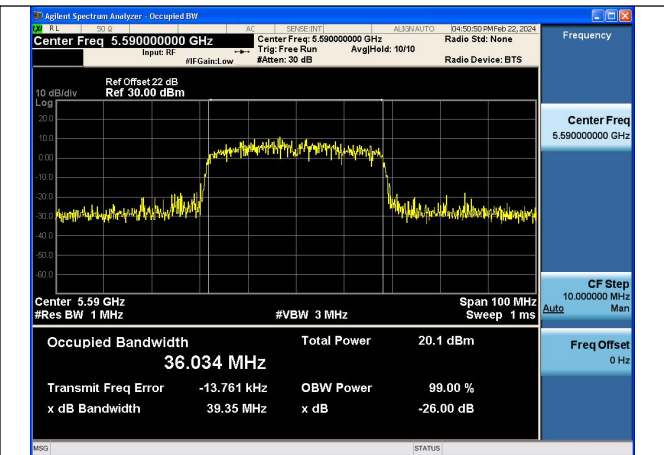

Mode:802.11ac VHT40 Frequency:5590MHz
Ant:Chain0