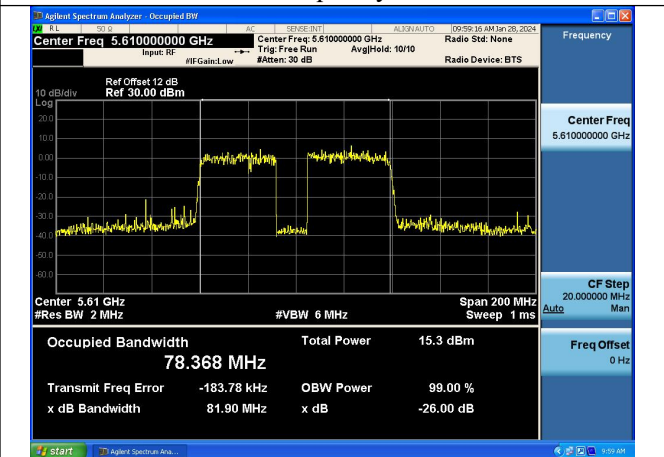

Test Mode: 802.11ax HE80

Mode:802.11ax HE80 Frequency:5530MHz Ant:Chain0

Mode:802.11ax HE80 Frequency:5610MHz Ant:Chain0

Mode:802.11ax HE80 Frequency:5530MHz Ant:Chain1

Mode:802.11ax HE80 Frequency:5610MHz Ant:Chain1

### Occupied Bandwidth

Offset 12dB = Attenuator + Temporary antenna connector loss + Cable loss

Test Mode	Antenna	Occupied Bandwidth (MHz)		
		5500MHz	5580MHz	5700MHz
802.11a	Chain0	16.731	17.035	16.691
802.11a	Chain1	16.800	16.914	16.832
802.11n HT20	Chain0	17.941	18.062	17.981
802.11n HT20	Chain1	18.033	17.961	18.012
802.11ac VHT20	Chain0	18.050	17.926	18.003
802.11ac VHT20	Chain1	17.917	17.916	17.841
802.11ax HE20	Chain0	18.880	18.984	19.056
802.11ax HE20	Chain1	18.947	17.292	19.015