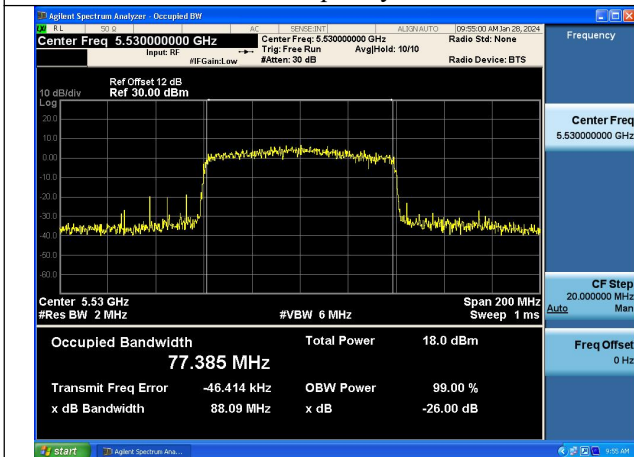

Mode:802.11ax HE80 Frequency:5530MHz Ant:Chain1