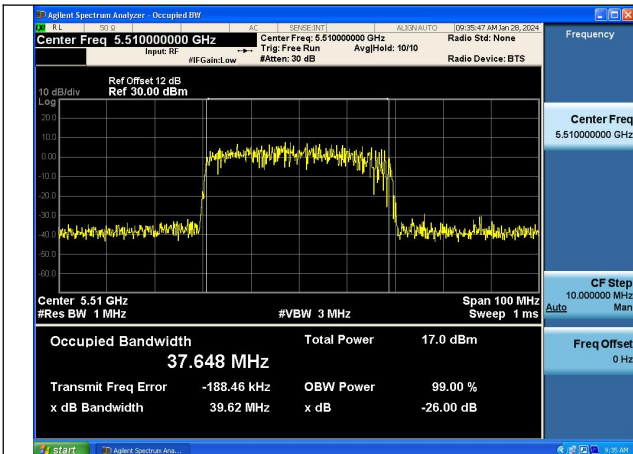

Test Mode: 802.11ax HE40

Mode:802.11ax HE40 Frequency:5510MHz Ant:Chain0