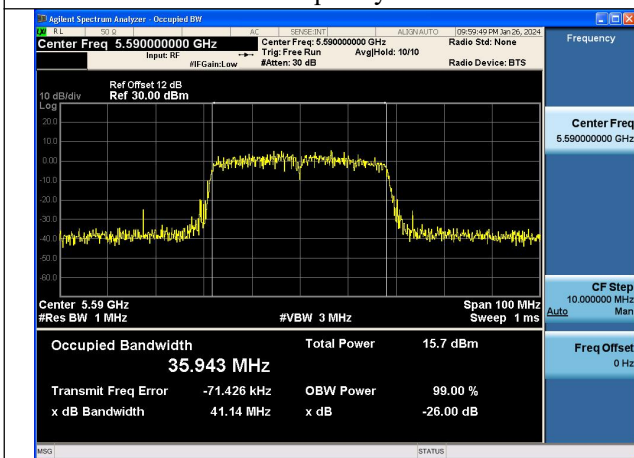

Mode:802.11n HT40 Frequency:5590MHz Ant:Chain1