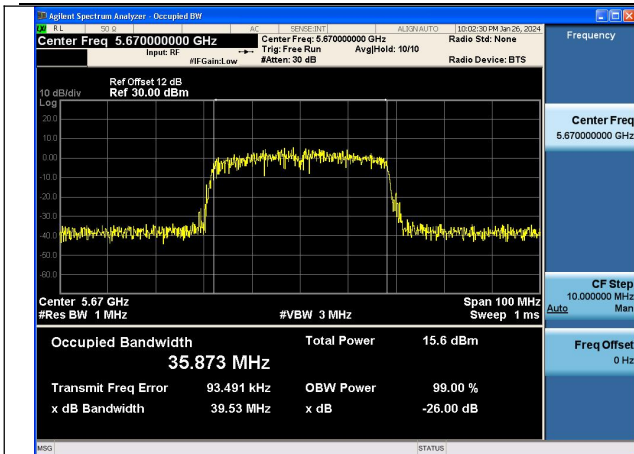

Mode:802.11ax HE20 Frequency:5580MHz Ant:Chain1

Mode:802.11ax HE20 Frequency:5700MHz Ant:Chain1

Test Mode: 802.11n HT40

Mode:802.11n HT40 Frequency:5510MHz Ant:Chain0

Mode:802.11n HT40 Frequency:5590MHz Ant:Chain0