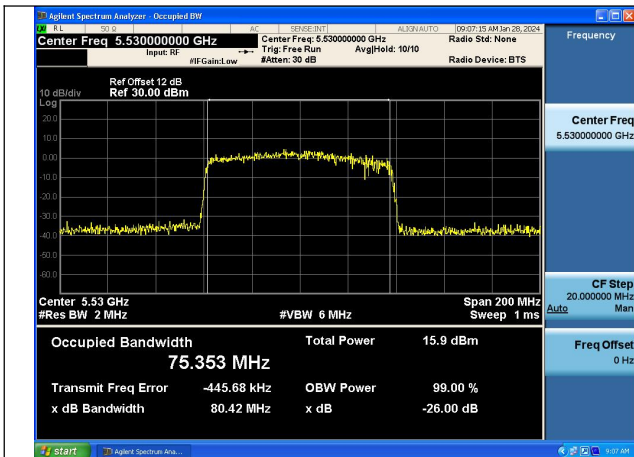

Mode:802.11ax HE40 Frequency:5670MHz Ant:Chain0

Mode:802.11ax HE40 Frequency:5510MHz Ant:Chain1

Mode:802.11ax HE40 Frequency:5590MHz Ant:Chain1

Mode:802.11ax HE40 Frequency:5670MHz Ant:Chain1

Test Mode: 802.11ac VHT80