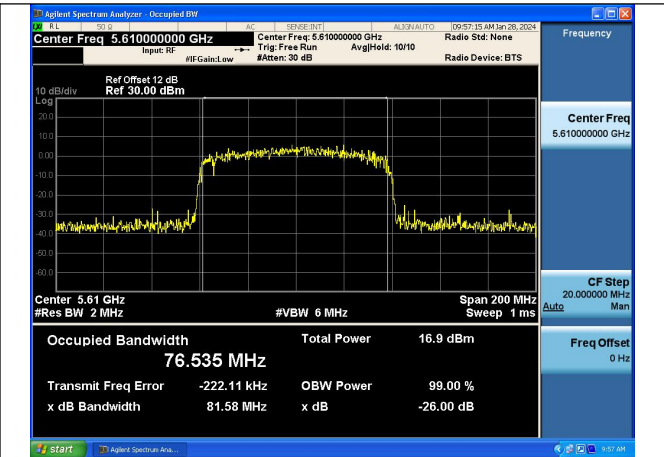

Mode:802.11ax HE80 Frequency:5610MHz Ant:Chain0