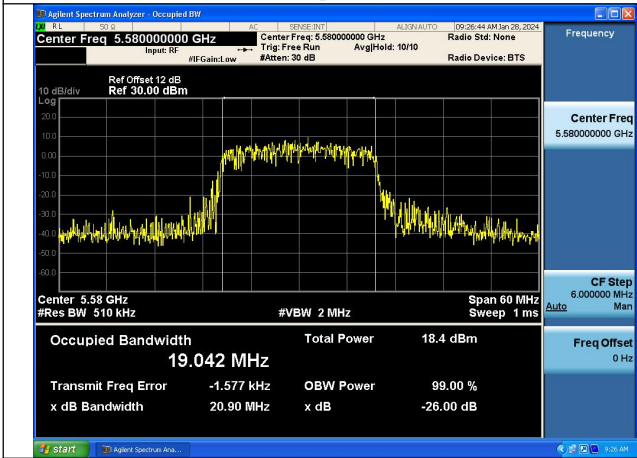

Test Mode: 802.11ax HE20

Mode:802.11ax HE20 Frequency:5500MHz Ant:Chain0

Mode:802.11ax HE20 Frequency:5580MHz Ant:Chain0

Mode:802.11ax HE20 Frequency:5700MHz Ant:Chain0

Mode:802.11ax HE20 Frequency:5500MHz Ant:Chain1