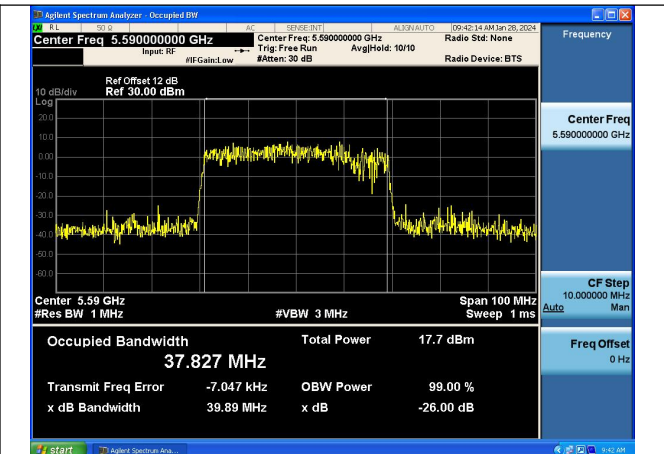

Mode:802.11ac VHT40 Frequency:5590MHz  
Ant:Chain1

Mode:802.11ac VHT40 Frequency:5670MHz  
Ant:Chain1

Test Mode: 802.11ax HE40

Mode:802.11ax HE40 Frequency:5510MHz Ant:Chain0

Mode:802.11ax HE40 Frequency:5590MHz Ant:Chain0