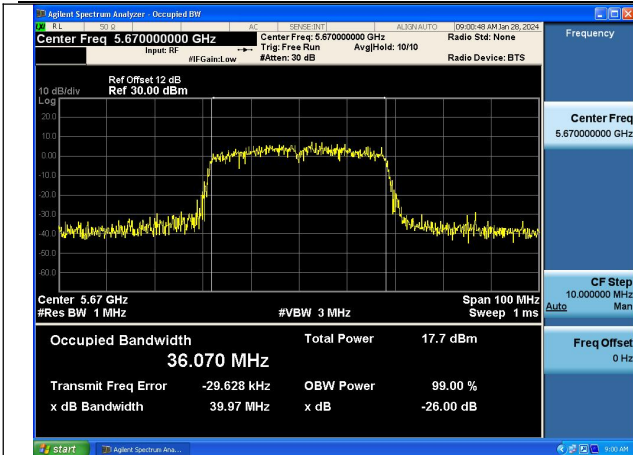

Mode:802.11ac VHT40 Frequency:5670MHz
Ant:Chain0