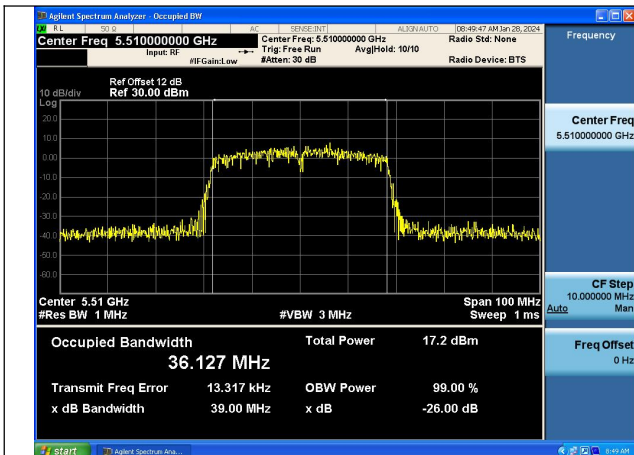

Mode:802.11n HT40 Frequency:5670MHz Ant:Chain0

Mode:802.11n HT40 Frequency:5510MHz Ant:Chain1

Mode:802.11n HT40 Frequency:5590MHz Ant:Chain1

Mode:802.11n HT40 Frequency:5670MHz Ant:Chain1

Test Mode: 802.11ac VHT40