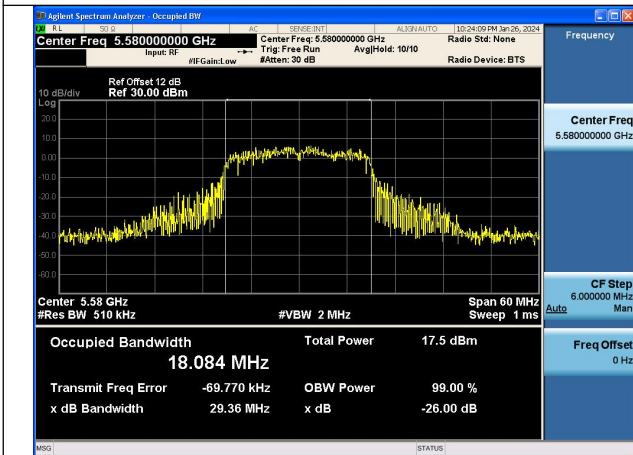

Mode:802.11ac VHT20 Frequency:5700MHz  
Ant:Chain0

Mode:802.11ac VHT20 Frequency:5500MHz  
Ant:Chain1

Mode:802.11ac VHT20 Frequency:5580MHz  
Ant:Chain1

Mode:802.11ac VHT20 Frequency:5700MHz  
Ant:Chain1