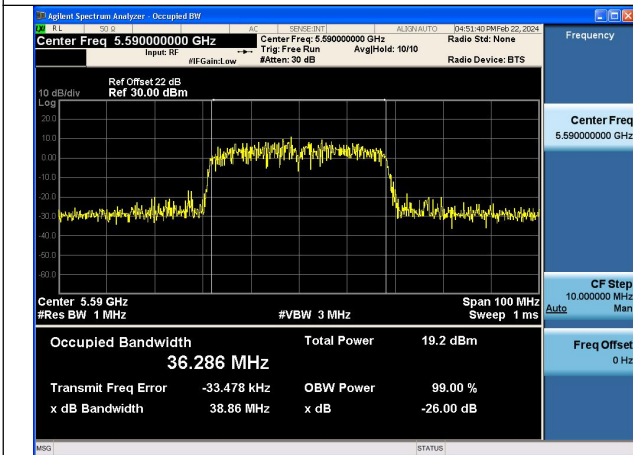

Mode:802.11ac VHT40 Frequency:5510MHz  
Ant:Chain0

Mode:802.11ac VHT40 Frequency:5590MHz  
Ant:Chain0

Mode:802.11ac VHT40 Frequency:5670MHz  
Ant:Chain0

Mode:802.11ac VHT40 Frequency:5510MHz  
Ant:Chain1