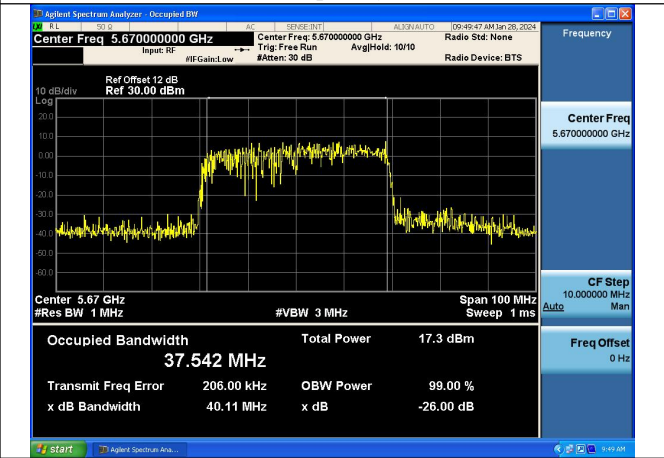

Mode:802.11ax HE40 Frequency:5670MHz Ant:Chain1