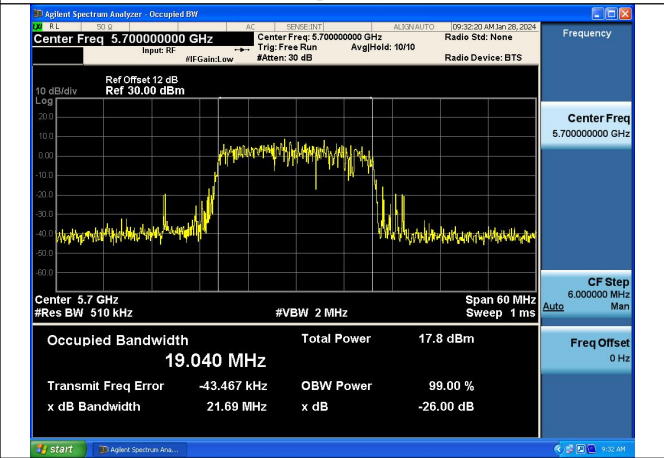

Test Mode: 802.11ax HE20

Mode:802.11ax HE20 Frequency:5500MHz Ant:Chain0

Mode:802.11ax HE20 Frequency:5580MHz Ant:Chain0

Mode:802.11ax HE20 Frequency:5700MHz Ant:Chain0

Mode:802.11ax HE20 Frequency:5500MHz Ant:Chain1