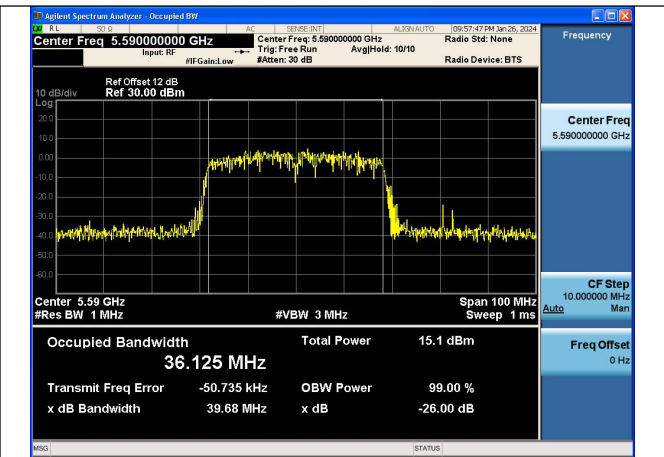

Test Mode: 802.11n HT40

Mode:802.11n HT40 Frequency:5590MHz Ant:Chain0