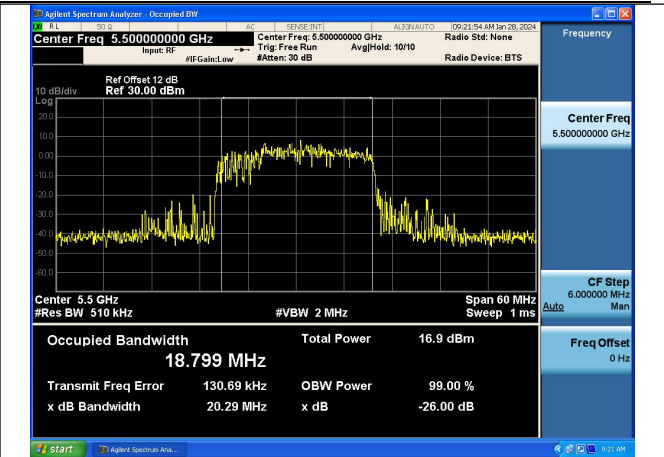

Mode:802.11ax HE20 Frequency:5500MHz Ant:Chain1