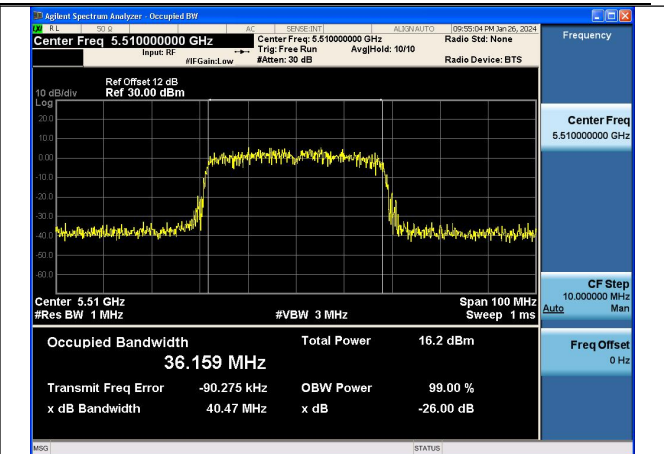

Mode:802.11n HT40 Frequency:5510MHz Ant:Chain1