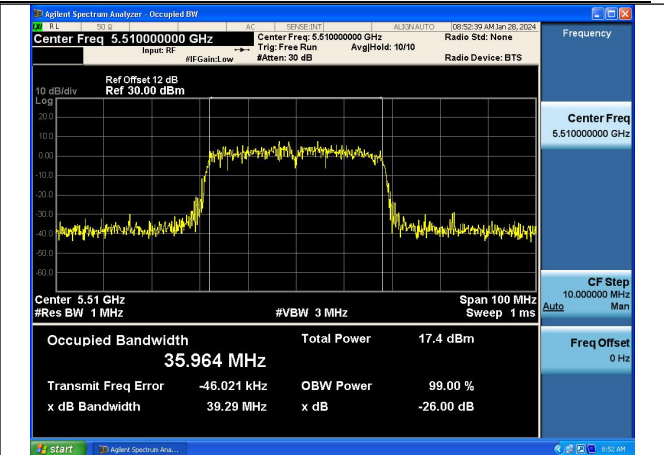

Mode:802.11ac VHT40 Frequency:5510MHz
Ant:Chain1