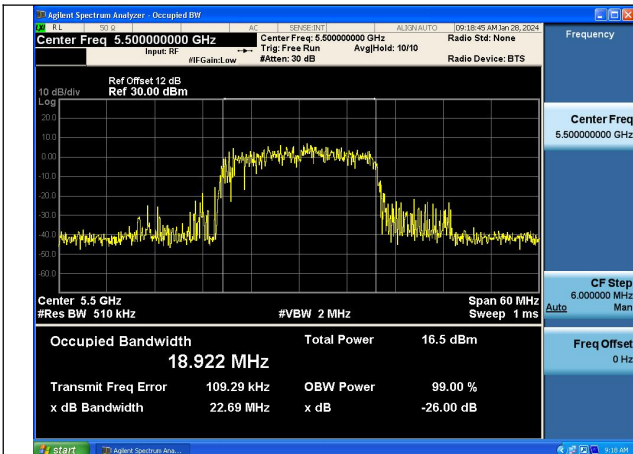

Test Mode: 802.11ax HE20

Mode:802.11ax HE20 Frequency:5500MHz Ant:Chain0