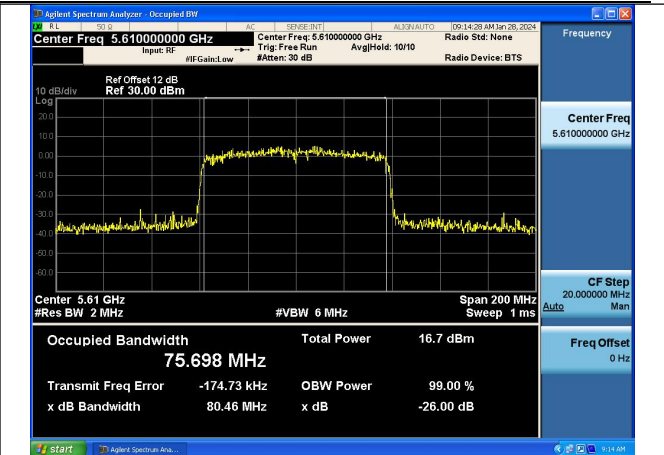

Mode:802.11ax HE40 Frequency:5670MHz Ant:Chain0

Mode:802.11ax HE40 Frequency:5510MHz Ant:Chain1

Mode:802.11ax HE40 Frequency:5590MHz Ant:Chain1

Mode:802.11ax HE40 Frequency:5670MHz Ant:Chain1

Test Mode: 802.11ac VHT80

Mode:802.11ac VHT80 Frequency:5530MHz  
Ant:Chain0

Mode:802.11ac VHT80 Frequency:5610MHz  
Ant:Chain0

Mode:802.11ac VHT80 Frequency:5530MHz  
Ant:Chain1

Mode:802.11ac VHT80 Frequency:5610MHz  
Ant:Chain1