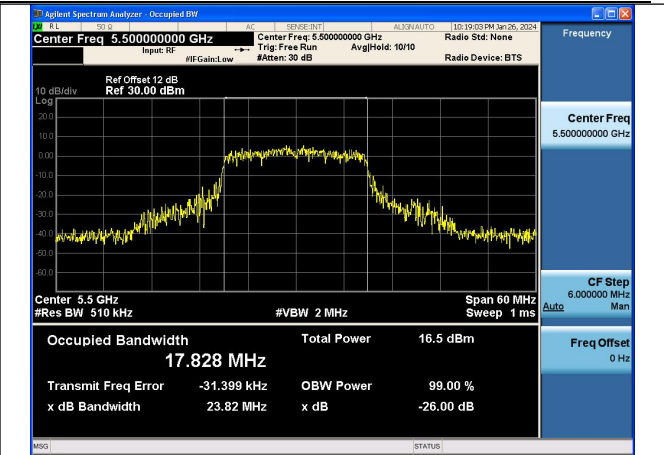

Mode:802.11ac VHT20 Frequency:5700MHz  
Ant:Chain0

Mode:802.11ac VHT20 Frequency:5500MHz  
Ant:Chain1

Mode:802.11ac VHT20 Frequency:5580MHz  
Ant:Chain1

Mode:802.11ac VHT20 Frequency:5700MHz  
Ant:Chain1