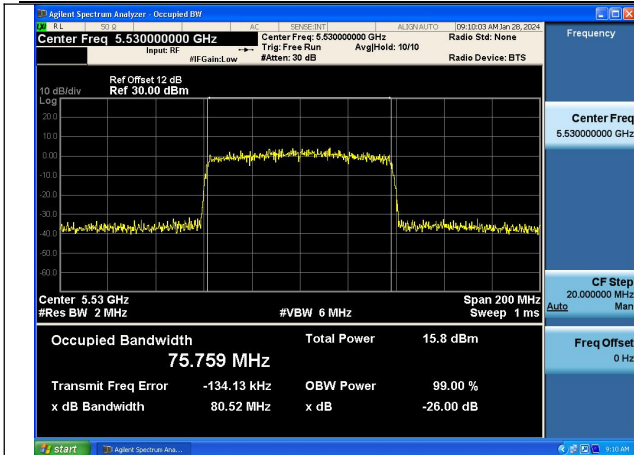

Mode:802.11ac VHT80 Frequency:5530MHz
Ant:Chain1