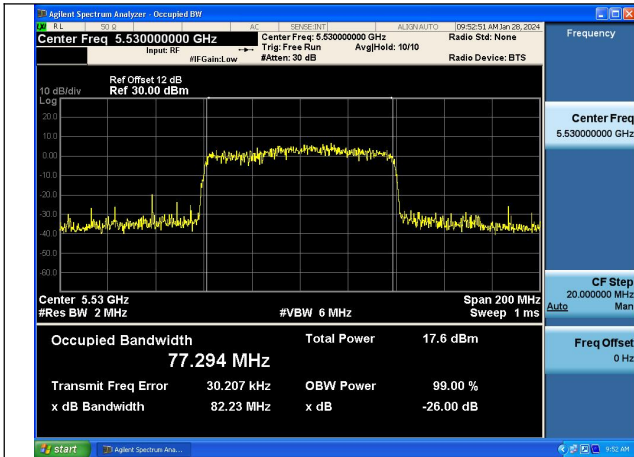

Test Mode: 802.11ax HE80

Mode:802.11ax HE80 Frequency:5530MHz Ant:Chain0