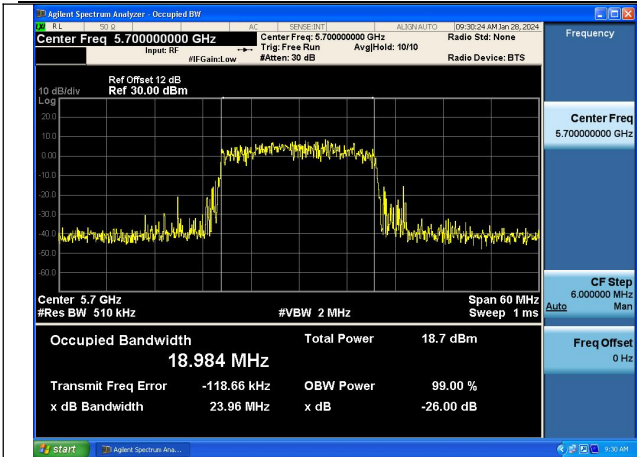

Mode:802.11ax HE20 Frequency:5700MHz Ant:Chain0