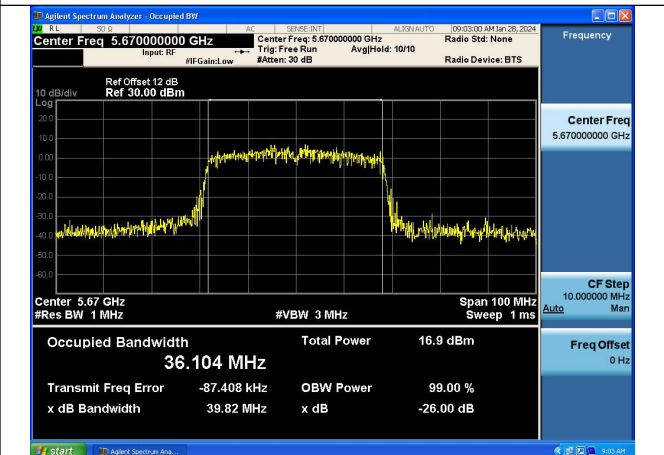

Mode:802.11ac VHT40 Frequency:5670MHz
Ant:Chain1