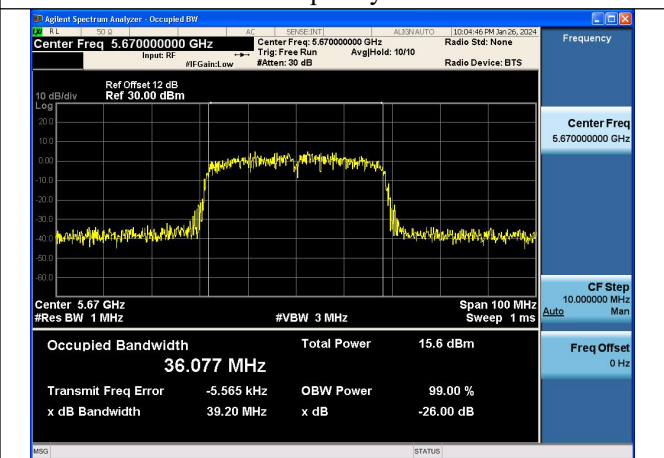

Mode:802.11n HT40 Frequency:5670MHz Ant:Chain1