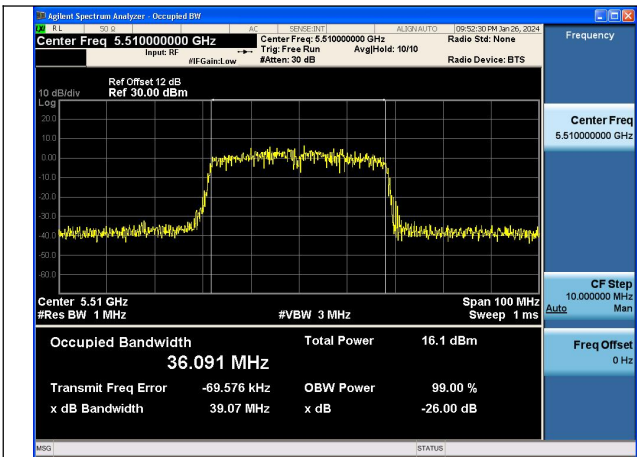

Test Mode: 802.11n HT40

Mode:802.11n HT40 Frequency:5510MHz Ant:Chain0