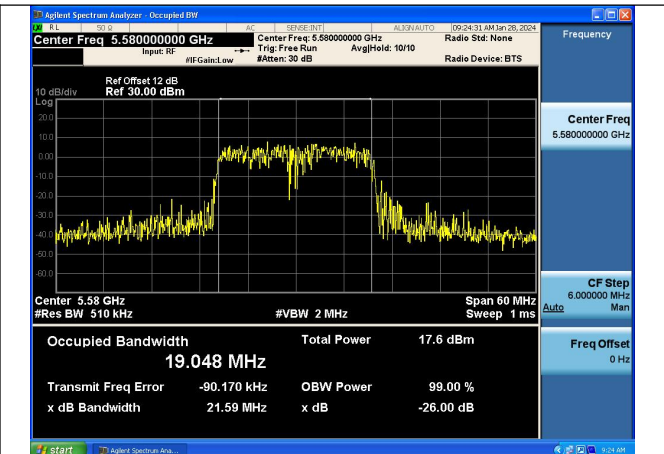

Mode:802.11ax HE20 Frequency:5580MHz Ant:Chain0