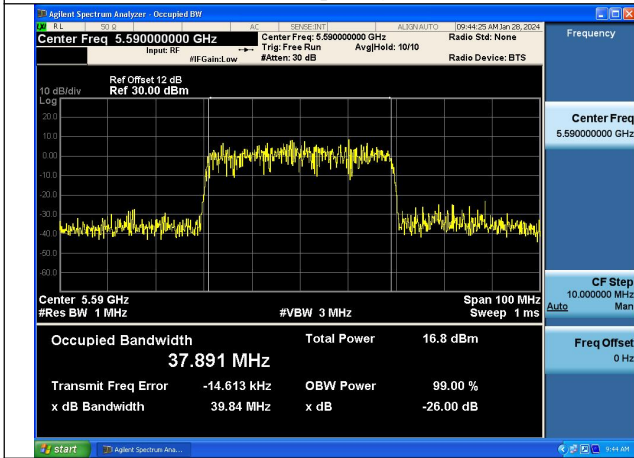

Mode:802.11ax HE40 Frequency:5590MHz Ant:Chain1