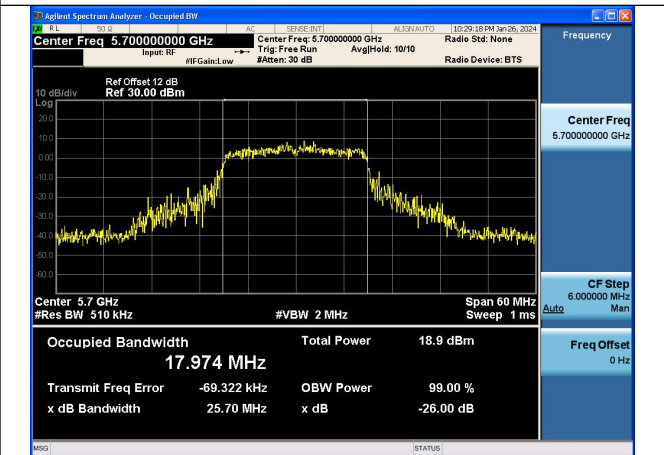

Mode:802.11ac VHT20 Frequency:5700MHz  
Ant:Chain0

Mode:802.11ac VHT20 Frequency:5500MHz  
Ant:Chain1

Mode:802.11ac VHT20 Frequency:5580MHz  
Ant:Chain1

Mode:802.11ac VHT20 Frequency:5700MHz  
Ant:Chain1