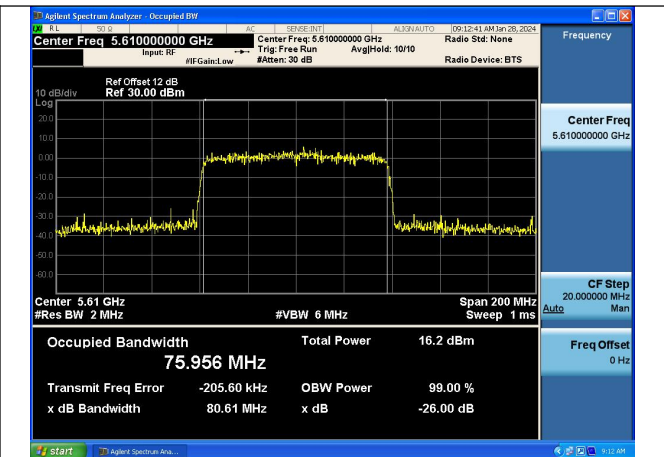

Mode:802.11ac VHT80 Frequency:5610MHz
Ant:Chain0