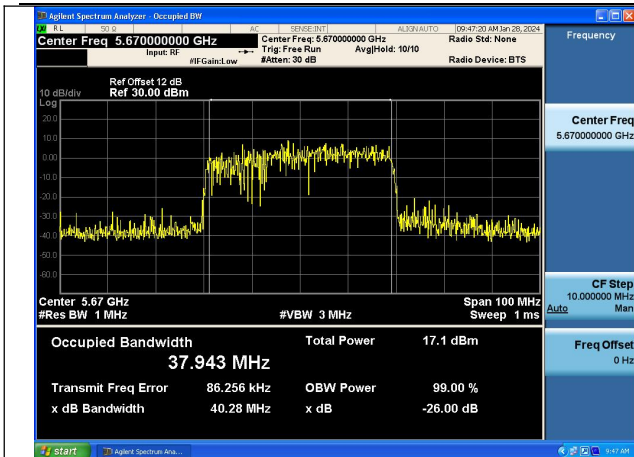

Mode:802.11ac VHT40 Frequency:5590MHz  
Ant:Chain1

Mode:802.11ac VHT40 Frequency:5670MHz  
Ant:Chain1

Test Mode: 802.11ax HE40

Mode:802.11ax HE40 Frequency:5510MHz Ant:Chain0

Mode:802.11ax HE40 Frequency:5590MHz Ant:Chain0