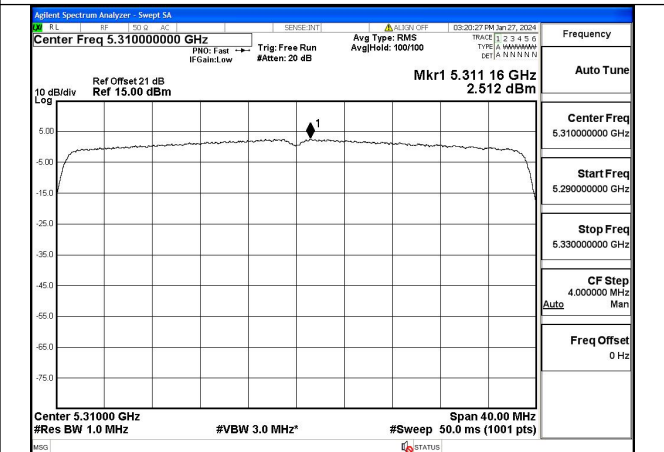

Mode:802.11ax HE40 Tone:106T Frequency:5270MHz  
Ant:Chain1

Mode:802.11ax HE40 Tone:106T Frequency:5310MHz  
Ant:Chain1

Mode:802.11ax HE40 Tone:242T Frequency:5270MHz  
Ant:Chain0

Mode:802.11ax HE40 Tone:242T Frequency:5310MHz  
Ant:Chain0

Mode:802.11ax HE40 Tone:242T Frequency:5270MHz  
Ant:Chain1

Mode:802.11ax HE40 Tone:242T Frequency:5310MHz  
Ant:Chain1

Mode:802.11ax HE40 Tone:484T Frequency:5270MHz  
Ant:Chain0

Mode:802.11ax HE40 Tone:484T Frequency:5310MHz  
Ant:Chain0