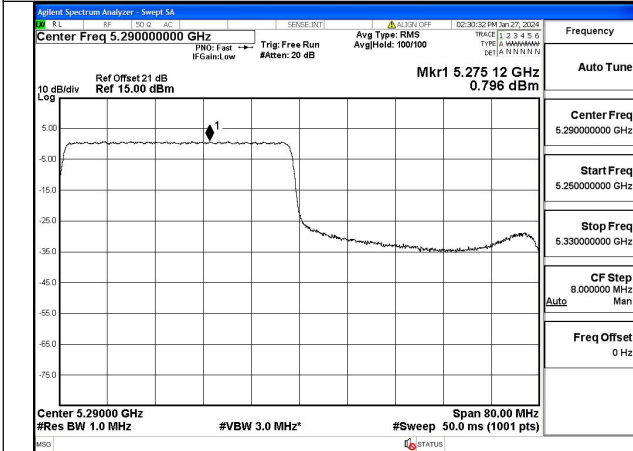

Mode:802.11ax HE80 Tone:26T Frequency:5290MHz  
Ant:Chain1

Mode:802.11ax HE80 Tone:52T Frequency:5290MHz  
Ant:Chain0

Mode:802.11ax HE80 Tone:52T Frequency:5290MHz  
Ant:Chain1

Mode:802.11ax HE80 Tone:106T Frequency:5290MHz  
Ant:Chain0

Mode:802.11ax HE80 Tone:106T Frequency:5290MHz  
Ant:Chain1

Mode:802.11ax HE80 Tone:242T Frequency:5290MHz  
Ant:Chain0

Mode:802.11ax HE80 Tone:242T Frequency:5290MHz  
Ant:Chain1

Mode:802.11ax HE80 Tone:484T Frequency:5290MHz  
Ant:Chain0