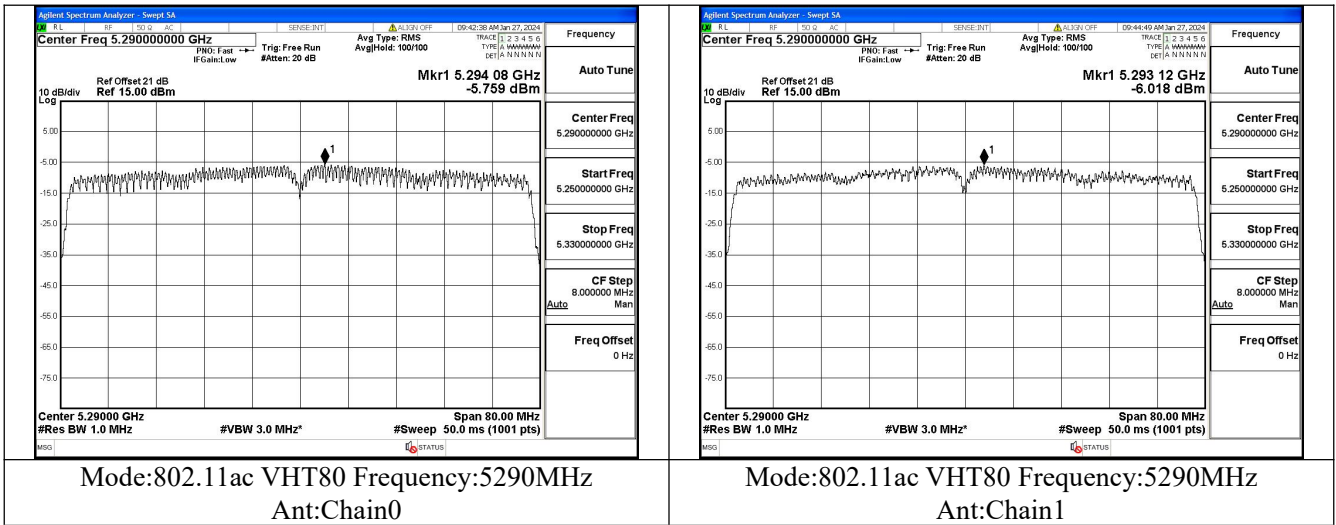

Mode:802.11ax HE40 Tone:242T Frequency:5270MHz  
Ant:Chain1

Mode:802.11ax HE40 Tone:242T Frequency:5310MHz  
Ant:Chain1

Mode:802.11ax HE40 Tone:484T Frequency:5270MHz  
Ant:Chain0

Mode:802.11ax HE40 Tone:484T Frequency:5310MHz  
Ant:Chain0

Mode:802.11ax HE40 Tone:484T Frequency:5270MHz  
Ant:Chain1

Mode:802.11ax HE40 Tone:484T Frequency:5310MHz  
Ant:Chain1

Test Mode: 802.11ac VHT80

Test Mode: 802.11ax HE80

Mode:802.11ax HE80 Tone:26T Frequency:5290MHz  
Ant:Chain0