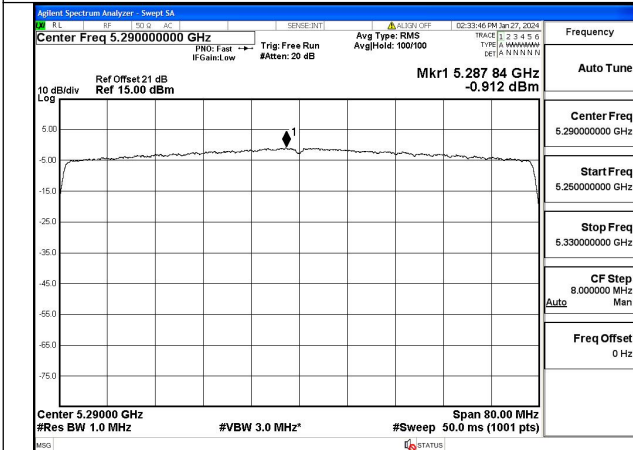

Mode:802.11ax HE80 Tone:106T Frequency:5290MHz  
Ant:Chain1

Mode:802.11ax HE80 Tone:242T Frequency:5290MHz  
Ant:Chain0

Mode:802.11ax HE80 Tone:242T Frequency:5290MHz  
Ant:Chain1

Mode:802.11ax HE80 Tone:484T Frequency:5290MHz  
Ant:Chain0

Mode:802.11ax HE80 Tone:484T Frequency:5290MHz  
Ant:Chain1

Mode:802.11ax HE80 Tone:996T Frequency:5290MHz  
Ant:Chain0

Mode:802.11ax HE80 Tone:996T Frequency:5290MHz  
Ant:Chain1