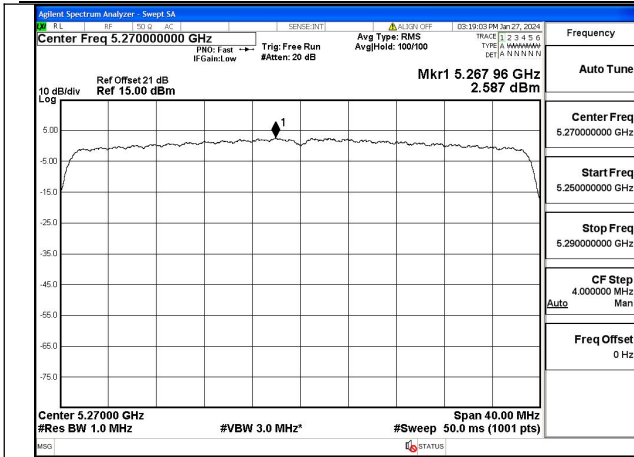

Mode:802.11ax HE40 Tone:242T Frequency:5270MHz  
Ant:Chain1

Mode:802.11ax HE40 Tone:242T Frequency:5310MHz  
Ant:Chain1

Mode:802.11ax HE40 Tone:484T Frequency:5270MHz  
Ant:Chain0

Mode:802.11ax HE40 Tone:484T Frequency:5310MHz  
Ant:Chain0

Mode:802.11ax HE40 Tone:484T Frequency:5270MHz  
Ant:Chain1

Mode:802.11ax HE40 Tone:484T Frequency:5310MHz  
Ant:Chain1

Test Mode: 802.11ac VHT80

Test Mode: 802.11ax HE80

Mode:802.11ax HE80 Tone:26T Frequency:5290MHz  
Ant:Chain0