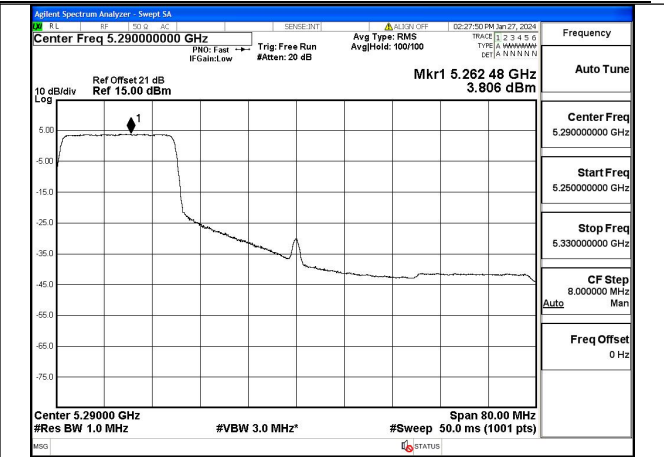

Mode:802.11ax HE40 Tone:484T Frequency:5270MHz  
Ant:Chain1

Mode:802.11ax HE40 Tone:484T Frequency:5310MHz  
Ant:Chain1

Test Mode: 802.11ac VHT80

Test Mode: 802.11ax HE80

Mode:802.11ax HE80 Tone:26T Frequency:5290MHz  
Ant:Chain0

Mode:802.11ax HE80 Tone:26T Frequency:5290MHz  
Ant:Chain1

Mode:802.11ax HE80 Tone:52T Frequency:5290MHz  
Ant:Chain0

Mode:802.11ax HE80 Tone:52T Frequency:5290MHz  
Ant:Chain1

Mode:802.11ax HE80 Tone:106T Frequency:5290MHz  
Ant:Chain0

Mode:802.11ax HE80 Tone:106T Frequency:5290MHz  
Ant:Chain1

Mode:802.11ax HE80 Tone:242T Frequency:5290MHz  
Ant:Chain0

Mode:802.11ax HE80 Tone:242T Frequency:5290MHz  
Ant:Chain1

Mode:802.11ax HE80 Tone:484T Frequency:5290MHz  
Ant:Chain0