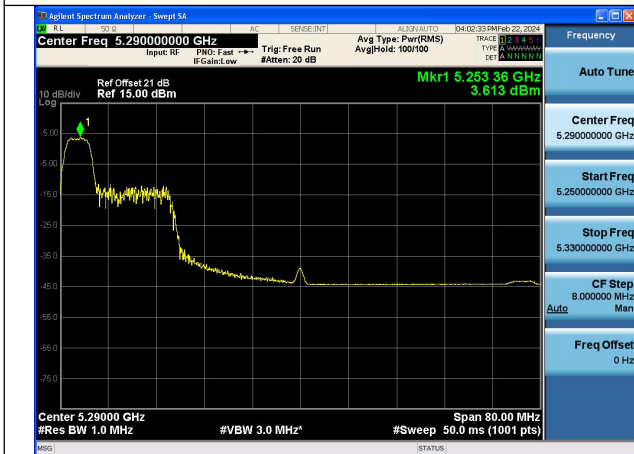

Mode:802.11ax HE40 Tone:484T Frequency:5270MHz  
Ant:Chain1

Mode:802.11ax HE40 Tone:484T Frequency:5310MHz  
Ant:Chain1

Test Mode: 802.11ac VHT80

Test Mode: 802.11ax HE80

Mode:802.11ax HE80 Tone:26T Frequency:5290MHz  
Ant:Chain0

Mode:802.11ax HE80 Tone:26T Frequency:5290MHz  
Ant:Chain1

Mode:802.11ax HE80 Tone:52T Frequency:5290MHz  
Ant:Chain0

Mode:802.11ax HE80 Tone:52T Frequency:5290MHz  
Ant:Chain1

Mode:802.11ax HE80 Tone:106T Frequency:5290MHz  
Ant:Chain0