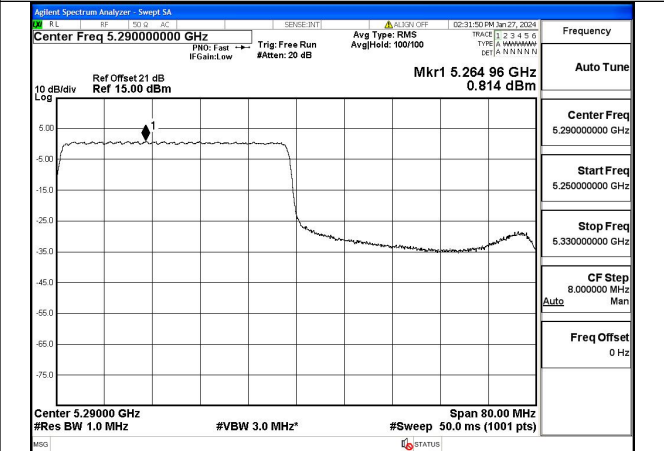

Mode:802.11ax HE80 Tone:26T Frequency:5290MHz  
Ant:Chain1

Mode:802.11ax HE80 Tone:52T Frequency:5290MHz  
Ant:Chain0

Mode:802.11ax HE80 Tone:52T Frequency:5290MHz  
Ant:Chain1

Mode:802.11ax HE80 Tone:106T Frequency:5290MHz  
Ant:Chain0

Mode:802.11ax HE80 Tone:106T Frequency:5290MHz  
Ant:Chain1

Mode:802.11ax HE80 Tone:242T Frequency:5290MHz  
Ant:Chain0

Mode:802.11ax HE80 Tone:242T Frequency:5290MHz  
Ant:Chain1

Mode:802.11ax HE80 Tone:484T Frequency:5290MHz  
Ant:Chain0

Mode:802.11ax HE80 Tone:484T Frequency:5290MHz  
Ant:Chain1

Mode:802.11ax HE80 Tone:996T Frequency:5290MHz  
Ant:Chain0

Mode:802.11ax HE80 Tone:996T Frequency:5290MHz  
Ant:Chain1