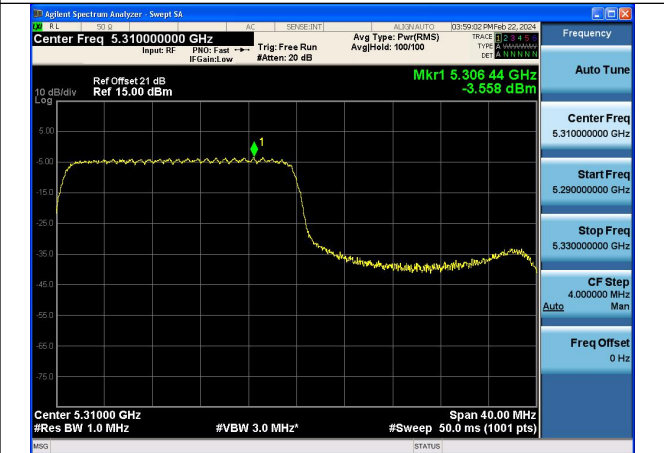

Mode:802.11ax HE40 Tone:106T Frequency:5270MHz  
Ant:Chain1

Mode:802.11ax HE40 Tone:106T Frequency:5310MHz  
Ant:Chain1

Mode:802.11ax HE40 Tone:242T Frequency:5270MHz  
Ant:Chain0

Mode:802.11ax HE40 Tone:242T Frequency:5310MHz  
Ant:Chain0

Mode:802.11ax HE40 Tone:242T Frequency:5270MHz  
Ant:Chain1

Mode:802.11ax HE40 Tone:242T Frequency:5310MHz  
Ant:Chain1

Mode:802.11ax HE40 Tone:484T Frequency:5270MHz  
Ant:Chain0

Mode:802.11ax HE40 Tone:484T Frequency:5310MHz  
Ant:Chain0