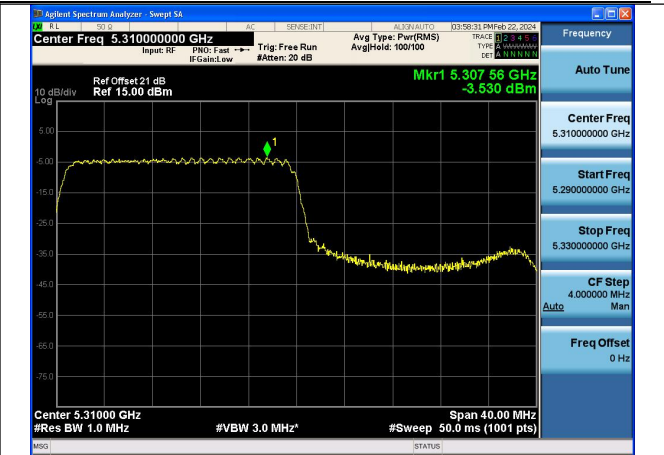

Mode:802.11ax HE40 Tone:52T Frequency:5270MHz  
Ant:Chain1

Mode:802.11ax HE40 Tone:52T Frequency:5310MHz  
Ant:Chain1

Mode:802.11ax HE40 Tone:106T Frequency:5270MHz  
Ant:Chain0

Mode:802.11ax HE40 Tone:106T Frequency:5310MHz  
Ant:Chain0

Mode:802.11ax HE40 Tone:106T Frequency:5270MHz  
Ant:Chain1

Mode:802.11ax HE40 Tone:106T Frequency:5310MHz  
Ant:Chain1

Mode:802.11ax HE40 Tone:242T Frequency:5270MHz  
Ant:Chain0

Mode:802.11ax HE40 Tone:242T Frequency:5310MHz  
Ant:Chain0