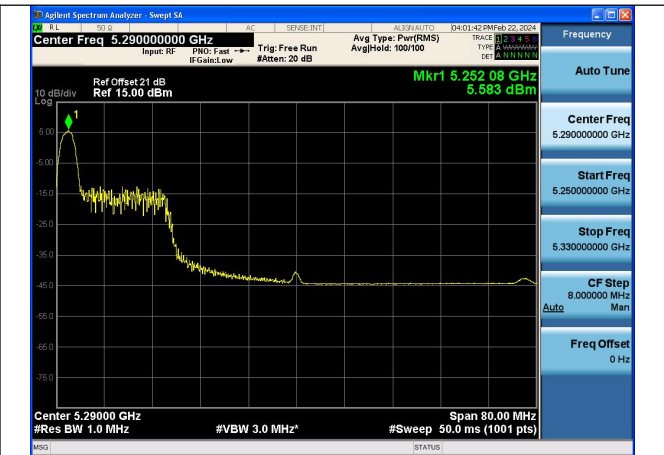

Mode:802.11ax HE40 Tone:484T Frequency:5270MHz  
Ant:Chain1

Mode:802.11ax HE40 Tone:484T Frequency:5310MHz  
Ant:Chain1

Test Mode: 802.11ac VHT80

Test Mode: 802.11ax HE80

Mode:802.11ax HE80 Tone:26T Frequency:5290MHz  
Ant:Chain0

Mode:802.11ax HE80 Tone:26T Frequency:5290MHz  
Ant:Chain1

Mode:802.11ax HE80 Tone:52T Frequency:5290MHz  
Ant:Chain0

Mode:802.11ax HE80 Tone:52T Frequency:5290MHz  
Ant:Chain1

Mode:802.11ax HE80 Tone:106T Frequency:5290MHz  
Ant:Chain0