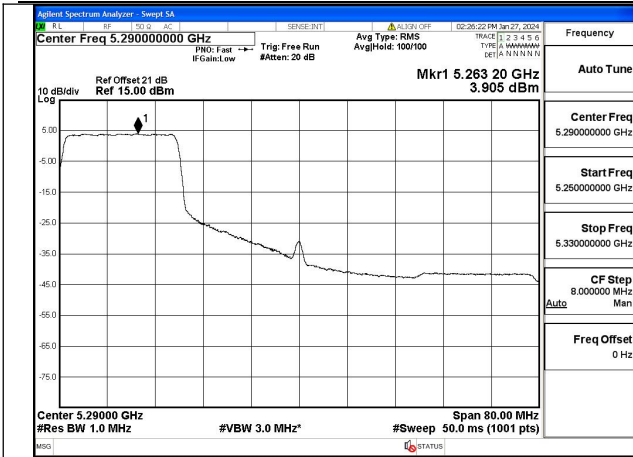

Mode:802.11ax HE80 Tone:26T Frequency:5290MHz  
Ant:Chain1

Mode:802.11ax HE80 Tone:52T Frequency:5290MHz  
Ant:Chain0

Mode:802.11ax HE80 Tone:52T Frequency:5290MHz  
Ant:Chain1

Mode:802.11ax HE80 Tone:106T Frequency:5290MHz  
Ant:Chain0

Mode:802.11ax HE80 Tone:106T Frequency:5290MHz  
Ant:Chain1

Mode:802.11ax HE80 Tone:242T Frequency:5290MHz  
Ant:Chain0

Mode:802.11ax HE80 Tone:242T Frequency:5290MHz  
Ant:Chain1

Mode:802.11ax HE80 Tone:484T Frequency:5290MHz  
Ant:Chain0