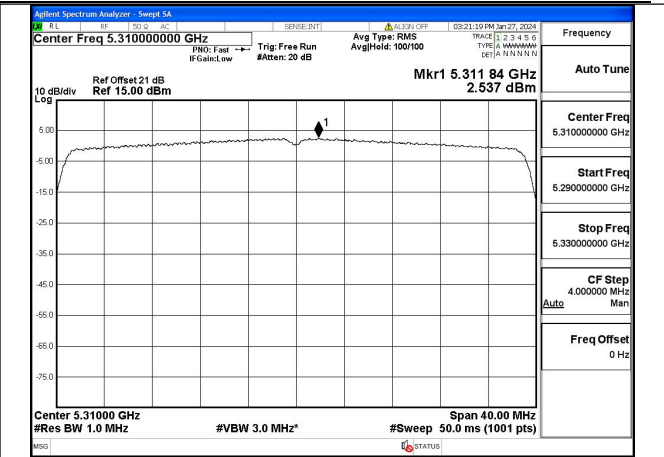

Mode:802.11ax HE40 Tone:242T Frequency:5270MHz  
Ant:Chain1

Mode:802.11ax HE40 Tone:242T Frequency:5310MHz  
Ant:Chain1

Mode:802.11ax HE40 Tone:484T Frequency:5270MHz  
Ant:Chain0

Mode:802.11ax HE40 Tone:484T Frequency:5310MHz  
Ant:Chain0

Mode:802.11ax HE40 Tone:484T Frequency:5270MHz  
Ant:Chain1

Mode:802.11ax HE40 Tone:484T Frequency:5310MHz  
Ant:Chain1

Test Mode: 802.11ac VHT80

Test Mode: 802.11ax HE80

Mode:802.11ax HE80 Tone:26T Frequency:5290MHz  
Ant:Chain0