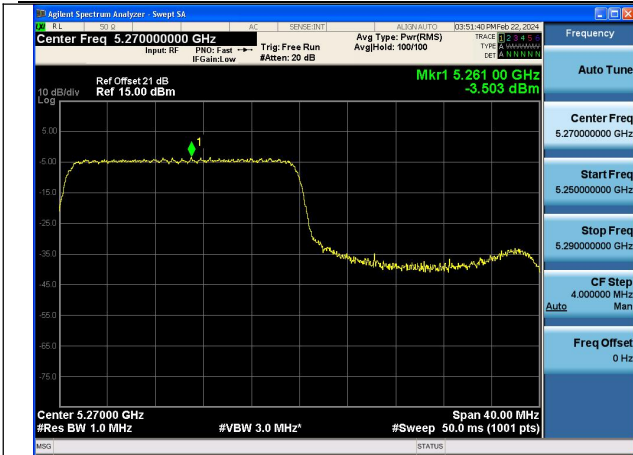

Mode:802.11ax HE40 Tone:52T Frequency:5270MHz  
Ant:Chain1

Mode:802.11ax HE40 Tone:52T Frequency:5310MHz  
Ant:Chain1

Mode:802.11ax HE40 Tone:106T Frequency:5270MHz  
Ant:Chain0

Mode:802.11ax HE40 Tone:106T Frequency:5310MHz  
Ant:Chain0

Mode:802.11ax HE40 Tone:106T Frequency:5270MHz  
Ant:Chain1

Mode:802.11ax HE40 Tone:106T Frequency:5310MHz  
Ant:Chain1

Mode:802.11ax HE40 Tone:242T Frequency:5270MHz  
Ant:Chain0

Mode:802.11ax HE40 Tone:242T Frequency:5310MHz  
Ant:Chain0