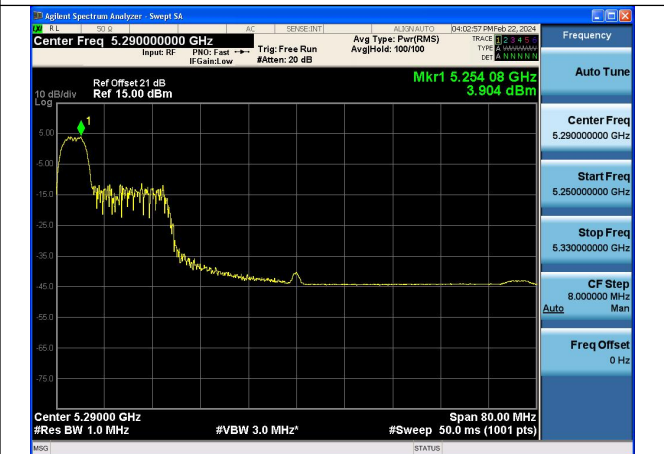

Mode:802.11ax HE40 Tone:484T Frequency:5270MHz  
Ant:Chain1

Mode:802.11ax HE40 Tone:484T Frequency:5310MHz  
Ant:Chain1

Test Mode: 802.11ac VHT80

Test Mode: 802.11ax HE80

Mode:802.11ax HE80 Tone:26T Frequency:5290MHz  
Ant:Chain0

Mode:802.11ax HE80 Tone:26T Frequency:5290MHz  
Ant:Chain1

Mode:802.11ax HE80 Tone:52T Frequency:5290MHz  
Ant:Chain0

Mode:802.11ax HE80 Tone:52T Frequency:5290MHz  
Ant:Chain1

Mode:802.11ax HE80 Tone:106T Frequency:5290MHz  
Ant:Chain0