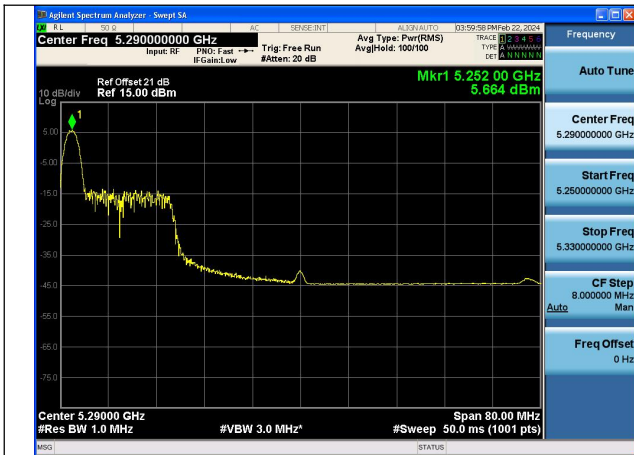

Mode:802.11ax HE40 Tone:242T Frequency:5270MHz  
Ant:Chain1

Mode:802.11ax HE40 Tone:242T Frequency:5310MHz  
Ant:Chain1

Mode:802.11ax HE40 Tone:484T Frequency:5270MHz  
Ant:Chain0

Mode:802.11ax HE40 Tone:484T Frequency:5310MHz  
Ant:Chain0

Mode:802.11ax HE40 Tone:484T Frequency:5270MHz  
Ant:Chain1

Mode:802.11ax HE40 Tone:484T Frequency:5310MHz  
Ant:Chain1

Test Mode: 802.11ac VHT80

Test Mode: 802.11ax HE80

Mode:802.11ax HE80 Tone:26T Frequency:5290MHz  
Ant:Chain0