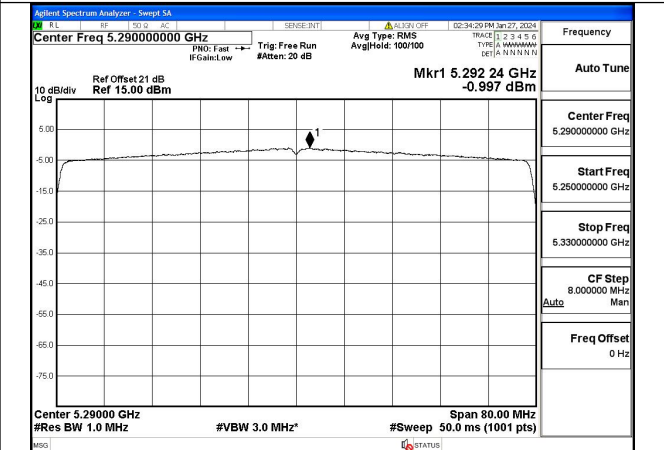

Mode:802.11ax HE80 Tone:26T Frequency:5290MHz  
Ant:Chain1

Mode:802.11ax HE80 Tone:52T Frequency:5290MHz  
Ant:Chain0

Mode:802.11ax HE80 Tone:52T Frequency:5290MHz  
Ant:Chain1

Mode:802.11ax HE80 Tone:106T Frequency:5290MHz  
Ant:Chain0

Mode:802.11ax HE80 Tone:106T Frequency:5290MHz  
Ant:Chain1

Mode:802.11ax HE80 Tone:242T Frequency:5290MHz  
Ant:Chain0

Mode:802.11ax HE80 Tone:242T Frequency:5290MHz  
Ant:Chain1

Mode:802.11ax HE80 Tone:484T Frequency:5290MHz  
Ant:Chain0

Mode:802.11ax HE80 Tone:484T Frequency:5290MHz  
Ant:Chain1

Mode:802.11ax HE80 Tone:996T Frequency:5290MHz  
Ant:Chain0

Mode:802.11ax HE80 Tone:996T Frequency:5290MHz  
Ant:Chain1