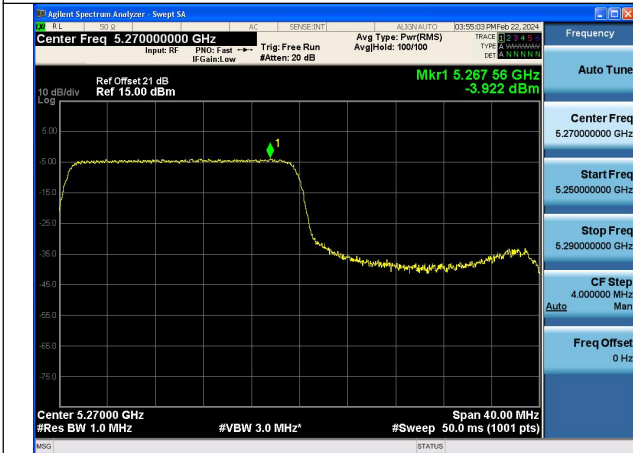

Mode:802.11ax HE40 Tone:106T Frequency:5270MHz  
Ant:Chain1

Mode:802.11ax HE40 Tone:106T Frequency:5310MHz  
Ant:Chain1

Mode:802.11ax HE40 Tone:242T Frequency:5270MHz  
Ant:Chain0

Mode:802.11ax HE40 Tone:242T Frequency:5310MHz  
Ant:Chain0

Mode:802.11ax HE40 Tone:242T Frequency:5270MHz  
Ant:Chain1

Mode:802.11ax HE40 Tone:242T Frequency:5310MHz  
Ant:Chain1

Mode:802.11ax HE40 Tone:484T Frequency:5270MHz  
Ant:Chain0

Mode:802.11ax HE40 Tone:484T Frequency:5310MHz  
Ant:Chain0