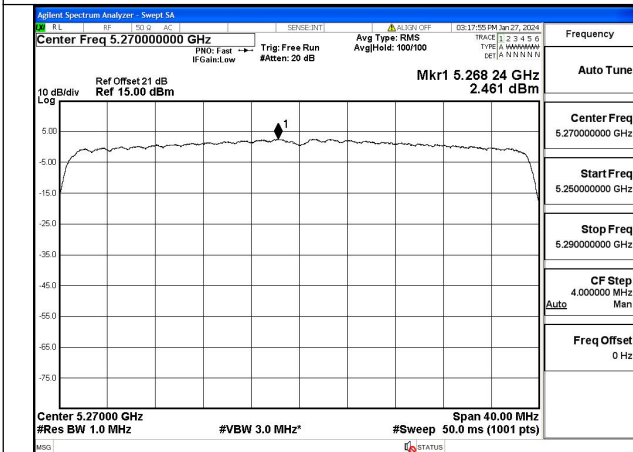

Mode:802.11ax HE40 Tone:106T Frequency:5270MHz  
Ant:Chain1

Mode:802.11ax HE40 Tone:106T Frequency:5310MHz  
Ant:Chain1

Mode:802.11ax HE40 Tone:242T Frequency:5270MHz  
Ant:Chain0

Mode:802.11ax HE40 Tone:242T Frequency:5310MHz  
Ant:Chain0

Mode:802.11ax HE40 Tone:242T Frequency:5270MHz  
Ant:Chain1

Mode:802.11ax HE40 Tone:242T Frequency:5310MHz  
Ant:Chain1

Mode:802.11ax HE40 Tone:484T Frequency:5270MHz  
Ant:Chain0

Mode:802.11ax HE40 Tone:484T Frequency:5310MHz  
Ant:Chain0