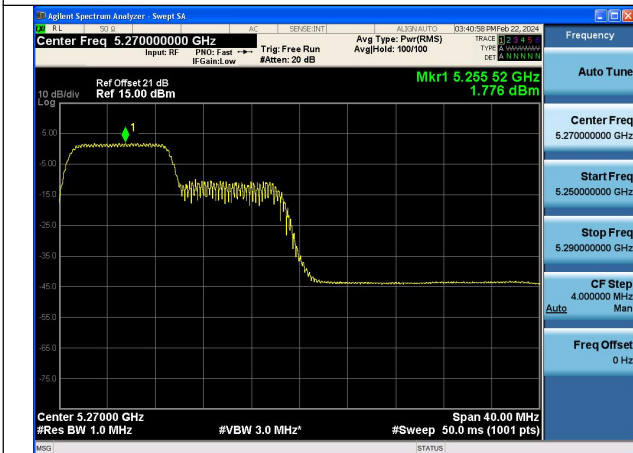

Mode:802.11ax HE40 Tone:52T Frequency:5270MHz  
Ant:Chain1

Mode:802.11ax HE40 Tone:52T Frequency:5310MHz  
Ant:Chain1

Mode:802.11ax HE40 Tone:106T Frequency:5270MHz  
Ant:Chain0

Mode:802.11ax HE40 Tone:106T Frequency:5310MHz  
Ant:Chain0

Mode:802.11ax HE40 Tone:106T Frequency:5270MHz  
Ant:Chain1

Mode:802.11ax HE40 Tone:106T Frequency:5310MHz  
Ant:Chain1

Mode:802.11ax HE40 Tone:242T Frequency:5270MHz  
Ant:Chain0

Mode:802.11ax HE40 Tone:242T Frequency:5310MHz  
Ant:Chain0