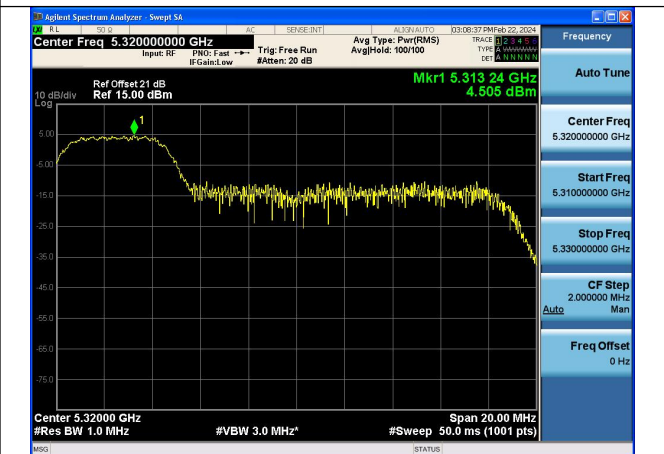

Mode:802.11ax HE20 Tone:52T Frequency:5280MHz  
Ant:Chain0

Mode:802.11ax HE20 Tone:52T Frequency:5320MHz  
Ant:Chain0

Mode:802.11ax HE20 Tone:52T Frequency:5260MHz  
Ant:Chain1

Mode:802.11ax HE20 Tone:52T Frequency:5280MHz  
Ant:Chain1

Mode:802.11ax HE20 Tone:52T Frequency:5320MHz  
Ant:Chain1

Mode:802.11ax HE20 Tone:106T Frequency:5260MHz  
Ant:Chain0

Mode:802.11ax HE20 Tone:106T Frequency:5280MHz  
Ant:Chain0

Mode:802.11ax HE20 Tone:106T Frequency:5320MHz  
Ant:Chain0