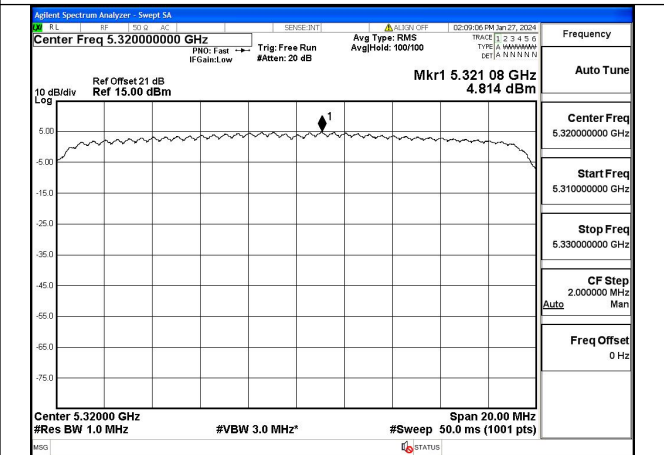

Mode:802.11ax HE20 Tone:242T Frequency:5280MHz  
Ant:Chain0

Mode:802.11ax HE20 Tone:242T Frequency:5320MHz  
Ant:Chain0

Mode:802.11ax HE20 Tone:242T Frequency:5260MHz  
Ant:Chain1

Mode:802.11ax HE20 Tone:242T Frequency:5280MHz  
Ant:Chain1