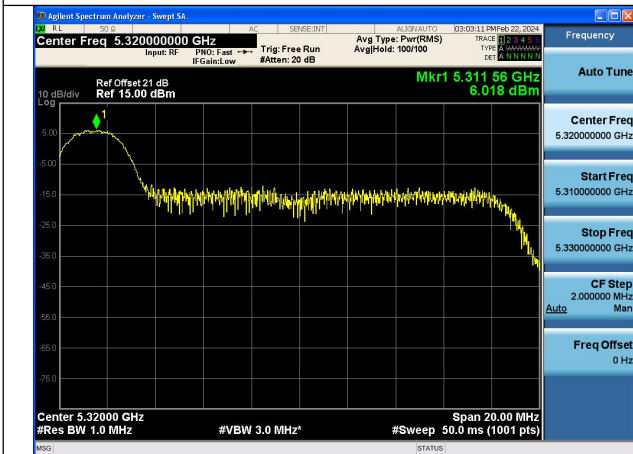

Test Mode: 802.11ac VHT20

Test Mode: 802.11ax HE20

Mode:802.11ax HE20 Tone:26T Frequency:5260MHz  
Ant:Chain0

Mode:802.11ax HE20 Tone:26T Frequency:5280MHz  
Ant:Chain0

Mode:802.11ax HE20 Tone:26T Frequency:5320MHz  
Ant:Chain0

Mode:802.11ax HE20 Tone:26T Frequency:5260MHz  
Ant:Chain1

Mode:802.11ax HE20 Tone:26T Frequency:5280MHz  
Ant:Chain1

Mode:802.11ax HE20 Tone:26T Frequency:5320MHz  
Ant:Chain1

Mode:802.11ax HE20 Tone:52T Frequency:5260MHz  
Ant:Chain0