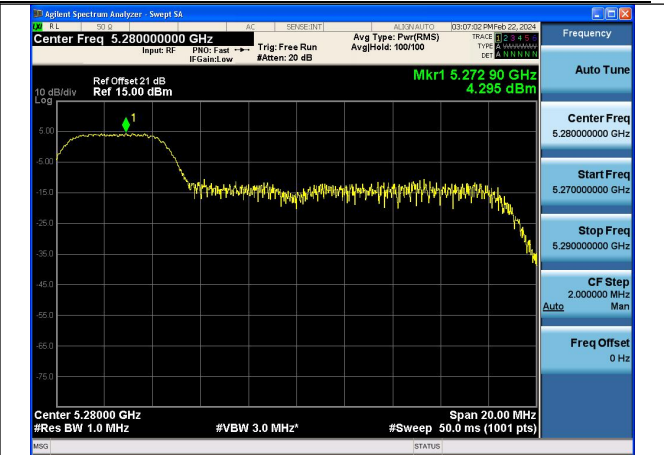

Mode:802.11ax HE20 Tone:26T Frequency:5260MHz  
Ant:Chain1

Mode:802.11ax HE20 Tone:26T Frequency:5280MHz  
Ant:Chain1

Mode:802.11ax HE20 Tone:26T Frequency:5320MHz  
Ant:Chain1

Mode:802.11ax HE20 Tone:52T Frequency:5260MHz  
Ant:Chain0

Mode:802.11ax HE20 Tone:52T Frequency:5280MHz  
Ant:Chain0

Mode:802.11ax HE20 Tone:52T Frequency:5320MHz  
Ant:Chain0

Mode:802.11ax HE20 Tone:52T Frequency:5260MHz  
Ant:Chain1

Mode:802.11ax HE20 Tone:52T Frequency:5280MHz  
Ant:Chain1