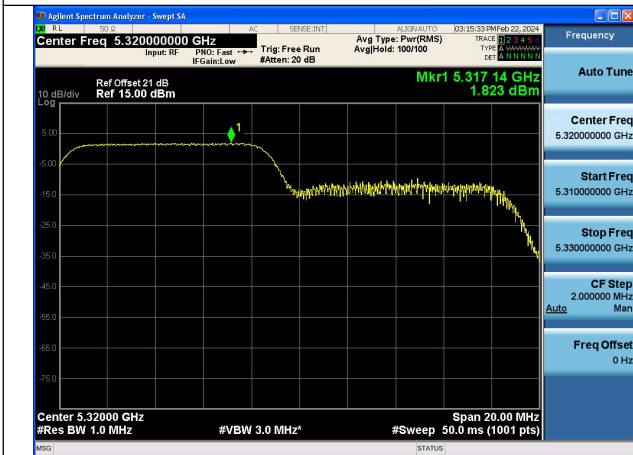

Mode:802.11ax HE20 Tone:52T Frequency:5280MHz  
Ant:Chain0

Mode:802.11ax HE20 Tone:52T Frequency:5320MHz  
Ant:Chain0

Mode:802.11ax HE20 Tone:52T Frequency:5260MHz  
Ant:Chain1

Mode:802.11ax HE20 Tone:52T Frequency:5280MHz  
Ant:Chain1

Mode:802.11ax HE20 Tone:52T Frequency:5320MHz  
Ant:Chain1

Mode:802.11ax HE20 Tone:106T Frequency:5260MHz  
Ant:Chain0

Mode:802.11ax HE20 Tone:106T Frequency:5280MHz  
Ant:Chain0

Mode:802.11ax HE20 Tone:106T Frequency:5320MHz  
Ant:Chain0