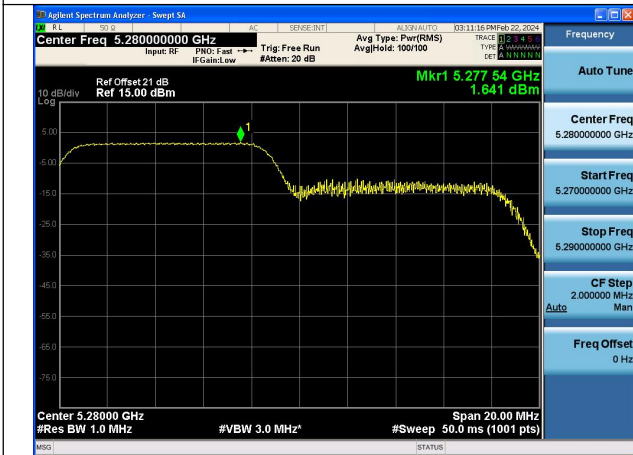

Mode:802.11ax HE20 Tone:52T Frequency:5320MHz  
Ant:Chain1

Mode:802.11ax HE20 Tone:106T Frequency:5260MHz  
Ant:Chain0

Mode:802.11ax HE20 Tone:106T Frequency:5280MHz  
Ant:Chain0

Mode:802.11ax HE20 Tone:106T Frequency:5320MHz  
Ant:Chain0

Mode:802.11ax HE20 Tone:106T Frequency:5260MHz  
Ant:Chain1

Mode:802.11ax HE20 Tone:106T Frequency:5280MHz  
Ant:Chain1

Mode:802.11ax HE20 Tone:106T Frequency:5320MHz  
Ant:Chain1

Mode:802.11ax HE20 Tone:242T Frequency:5260MHz  
Ant:Chain0