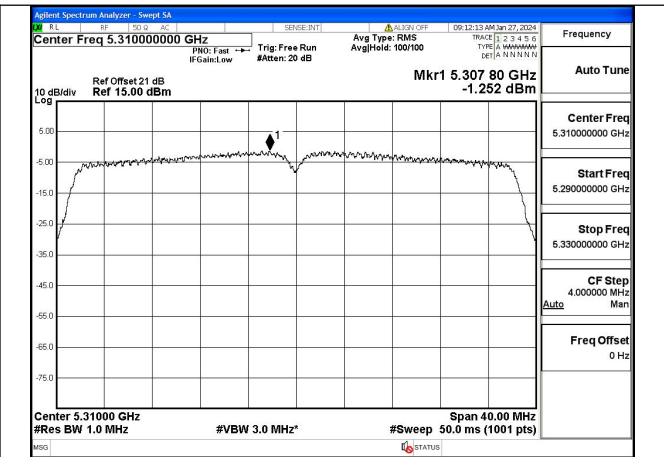

Test Mode: 802.11n HT40

Mode:802.11n HT40 Frequency:5310MHz Ant:Chain0