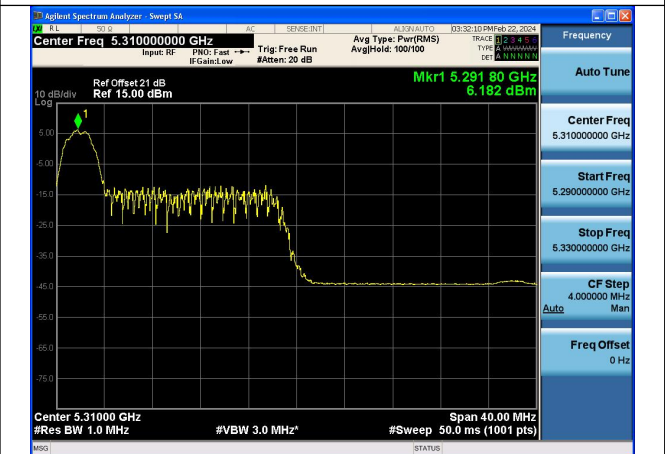

Mode:802.11n HT40 Frequency:5310MHz Ant:Chain1

Test Mode: 802.11ac VHT40

Test Mode: 802.11ax HE40

Mode:802.11ax HE40 Tone:26T Frequency:5270MHz  
Ant:Chain0

Mode:802.11ax HE40 Tone:26T Frequency:5310MHz  
Ant:Chain0

Mode:802.11ax HE40 Tone:26T Frequency:5270MHz  
Ant:Chain1

Mode:802.11ax HE40 Tone:26T Frequency:5310MHz  
Ant:Chain1

Mode:802.11ax HE40 Tone:52T Frequency:5270MHz  
Ant:Chain0

Mode:802.11ax HE40 Tone:52T Frequency:5310MHz  
Ant:Chain0