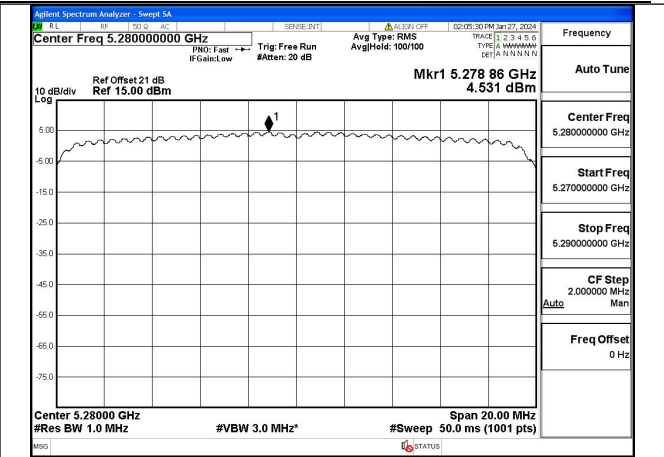

Mode:802.11ax HE20 Tone:106T Frequency:5260MHz  
Ant:Chain1

Mode:802.11ax HE20 Tone:106T Frequency:5280MHz  
Ant:Chain1

Mode:802.11ax HE20 Tone:106T Frequency:5320MHz  
Ant:Chain1

Mode:802.11ax HE20 Tone:242T Frequency:5260MHz  
Ant:Chain0

Mode:802.11ax HE20 Tone:242T Frequency:5280MHz  
Ant:Chain0

Mode:802.11ax HE20 Tone:242T Frequency:5320MHz  
Ant:Chain0

Mode:802.11ax HE20 Tone:242T Frequency:5260MHz  
Ant:Chain1

Mode:802.11ax HE20 Tone:242T Frequency:5280MHz  
Ant:Chain1