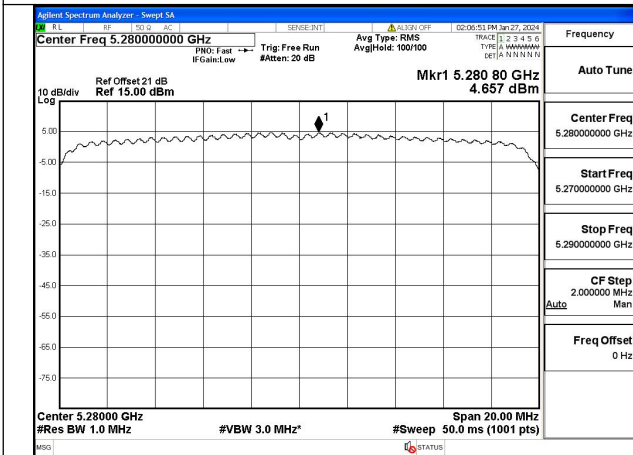

Mode:802.11ax HE20 Tone:106T Frequency:5260MHz  
Ant:Chain1

Mode:802.11ax HE20 Tone:106T Frequency:5280MHz  
Ant:Chain1

Mode:802.11ax HE20 Tone:106T Frequency:5320MHz  
Ant:Chain1

Mode:802.11ax HE20 Tone:242T Frequency:5260MHz  
Ant:Chain0

Mode:802.11ax HE20 Tone:242T Frequency:5280MHz  
Ant:Chain0

Mode:802.11ax HE20 Tone:242T Frequency:5320MHz  
Ant:Chain0

Mode:802.11ax HE20 Tone:242T Frequency:5260MHz  
Ant:Chain1

Mode:802.11ax HE20 Tone:242T Frequency:5280MHz  
Ant:Chain1