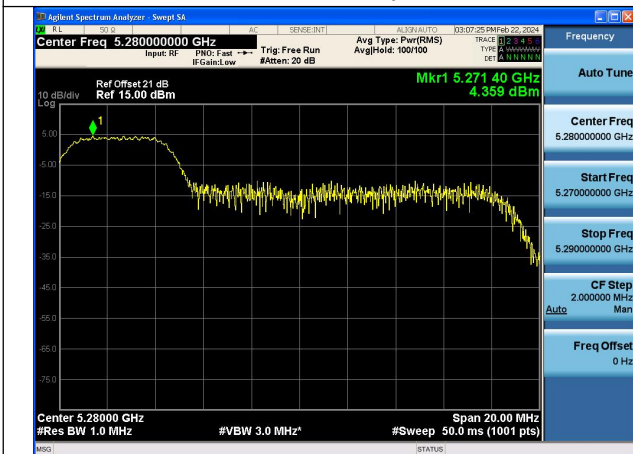

Mode:802.11ax HE20 Tone:26T Frequency:5260MHz  
Ant:Chain1

Mode:802.11ax HE20 Tone:26T Frequency:5280MHz  
Ant:Chain1

Mode:802.11ax HE20 Tone:26T Frequency:5320MHz  
Ant:Chain1

Mode:802.11ax HE20 Tone:52T Frequency:5260MHz  
Ant:Chain0

Mode:802.11ax HE20 Tone:52T Frequency:5280MHz  
Ant:Chain0

Mode:802.11ax HE20 Tone:52T Frequency:5320MHz  
Ant:Chain0

Mode:802.11ax HE20 Tone:52T Frequency:5260MHz  
Ant:Chain1

Mode:802.11ax HE20 Tone:52T Frequency:5280MHz  
Ant:Chain1