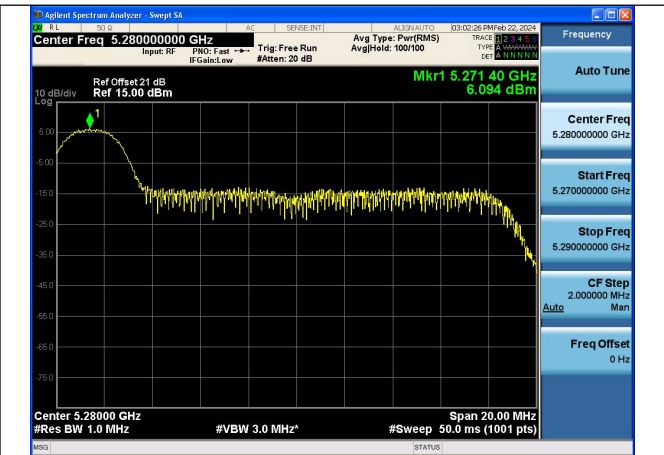

Test Mode: 802.11ac VHT20

Test Mode: 802.11ax HE20

Mode:802.11ax HE20 Tone:26T Frequency:5260MHz  
Ant:Chain0

Mode:802.11ax HE20 Tone:26T Frequency:5280MHz  
Ant:Chain0

Mode:802.11ax HE20 Tone:26T Frequency:5320MHz  
Ant:Chain0

Mode:802.11ax HE20 Tone:26T Frequency:5260MHz  
Ant:Chain1

Mode:802.11ax HE20 Tone:26T Frequency:5280MHz  
Ant:Chain1

Mode:802.11ax HE20 Tone:26T Frequency:5320MHz  
Ant:Chain1

Mode:802.11ax HE20 Tone:52T Frequency:5260MHz  
Ant:Chain0