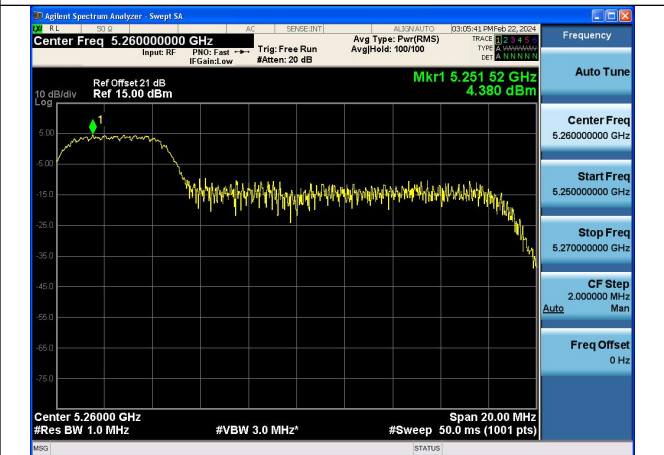

Mode:802.11ax HE20 Tone:26T Frequency:5260MHz  
Ant:Chain1

Mode:802.11ax HE20 Tone:26T Frequency:5280MHz  
Ant:Chain1

Mode:802.11ax HE20 Tone:26T Frequency:5320MHz  
Ant:Chain1

Mode:802.11ax HE20 Tone:52T Frequency:5260MHz  
Ant:Chain0

Mode:802.11ax HE20 Tone:52T Frequency:5280MHz  
Ant:Chain0

Mode:802.11ax HE20 Tone:52T Frequency:5320MHz  
Ant:Chain0

Mode:802.11ax HE20 Tone:52T Frequency:5260MHz  
Ant:Chain1

Mode:802.11ax HE20 Tone:52T Frequency:5280MHz  
Ant:Chain1