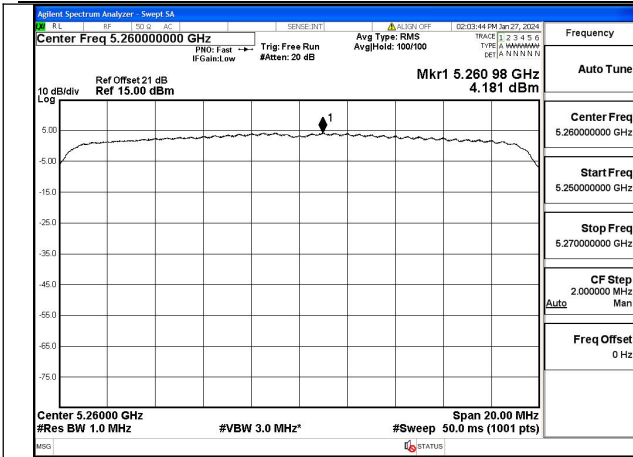

Mode:802.11ax HE20 Tone:52T Frequency:5320MHz  
Ant:Chain1

Mode:802.11ax HE20 Tone:106T Frequency:5260MHz  
Ant:Chain0

Mode:802.11ax HE20 Tone:106T Frequency:5280MHz  
Ant:Chain0

Mode:802.11ax HE20 Tone:106T Frequency:5320MHz  
Ant:Chain0

Mode:802.11ax HE20 Tone:106T Frequency:5260MHz  
Ant:Chain1

Mode:802.11ax HE20 Tone:106T Frequency:5280MHz  
Ant:Chain1

Mode:802.11ax HE20 Tone:106T Frequency:5320MHz  
Ant:Chain1

Mode:802.11ax HE20 Tone:242T Frequency:5260MHz  
Ant:Chain0