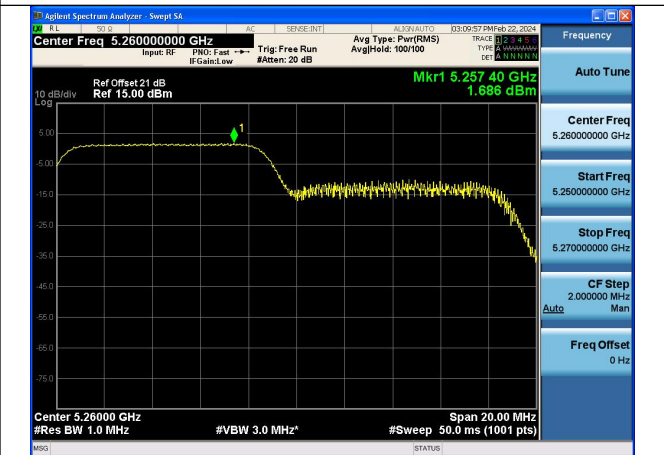

Mode:802.11ax HE20 Tone:52T Frequency:5320MHz  
Ant:Chain1

Mode:802.11ax HE20 Tone:106T Frequency:5260MHz  
Ant:Chain0

Mode:802.11ax HE20 Tone:106T Frequency:5280MHz  
Ant:Chain0

Mode:802.11ax HE20 Tone:106T Frequency:5320MHz  
Ant:Chain0

Mode:802.11ax HE20 Tone:106T Frequency:5260MHz  
Ant:Chain1

Mode:802.11ax HE20 Tone:106T Frequency:5280MHz  
Ant:Chain1

Mode:802.11ax HE20 Tone:106T Frequency:5320MHz  
Ant:Chain1

Mode:802.11ax HE20 Tone:242T Frequency:5260MHz  
Ant:Chain0