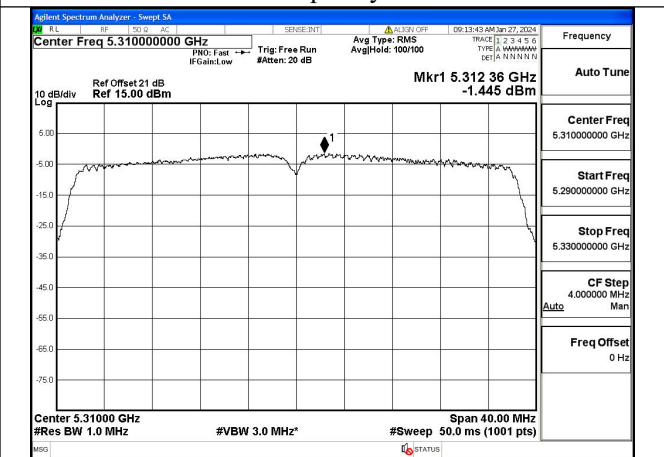

Mode:802.11ax HE20 Tone:242T Frequency:5280MHz  
Ant:Chain0

Mode:802.11ax HE20 Tone:242T Frequency:5320MHz  
Ant:Chain0

Mode:802.11ax HE20 Tone:242T Frequency:5260MHz  
Ant:Chain1

Mode:802.11ax HE20 Tone:242T Frequency:5280MHz  
Ant:Chain1

Mode:802.11ax HE20 Tone:242T Frequency:5320MHz  
Ant:Chain1

Test Mode: 802.11n HT40

Mode:802.11n HT40 Frequency:5270MHz Ant:Chain0

Mode:802.11n HT40 Frequency:5310MHz Ant:Chain0

Mode:802.11n HT40 Frequency:5270MHz Ant:Chain1