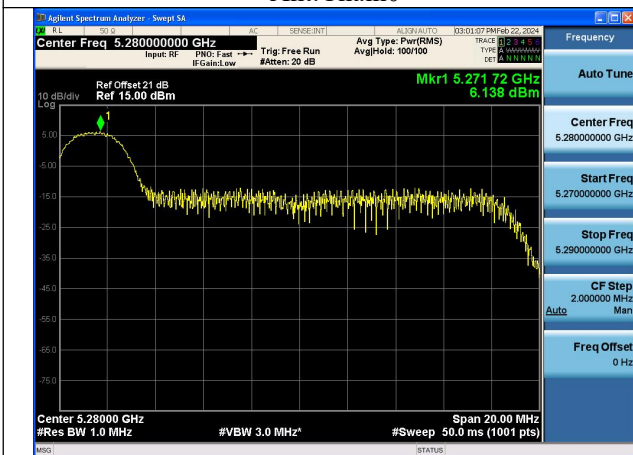

Test Mode: 802.11ac VHT20

Test Mode: 802.11ax HE20

Mode:802.11ax HE20 Tone:26T Frequency:5260MHz  
Ant:Chain0

Mode:802.11ax HE20 Tone:26T Frequency:5280MHz  
Ant:Chain0

Mode:802.11ax HE20 Tone:26T Frequency:5320MHz  
Ant:Chain0

Mode:802.11ax HE20 Tone:26T Frequency:5260MHz  
Ant:Chain1

Mode:802.11ax HE20 Tone:26T Frequency:5280MHz  
Ant:Chain1

Mode:802.11ax HE20 Tone:26T Frequency:5320MHz  
Ant:Chain1

Mode:802.11ax HE20 Tone:52T Frequency:5260MHz  
Ant:Chain0