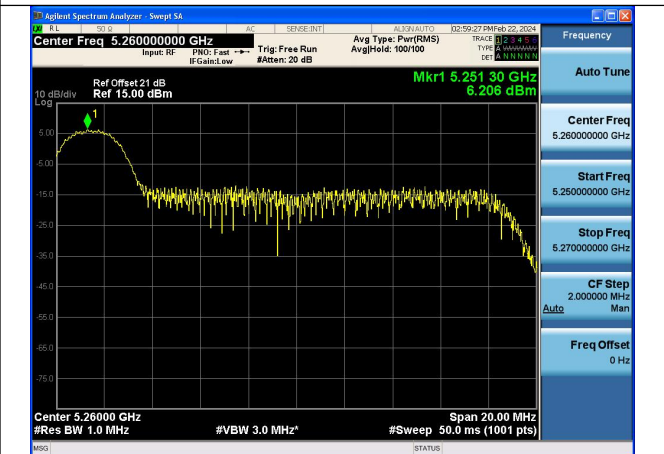

Test Mode: 802.11ac VHT20

Test Mode: 802.11ax HE20

Mode:802.11ax HE20 Tone:26T Frequency:5260MHz  
Ant:Chain0

Mode:802.11ax HE20 Tone:26T Frequency:5280MHz  
Ant:Chain0

Mode:802.11ax HE20 Tone:26T Frequency:5320MHz  
Ant:Chain0

Mode:802.11ax HE20 Tone:26T Frequency:5260MHz  
Ant:Chain1

Mode:802.11ax HE20 Tone:26T Frequency:5280MHz  
Ant:Chain1

Mode:802.11ax HE20 Tone:26T Frequency:5320MHz  
Ant:Chain1

Mode:802.11ax HE20 Tone:52T Frequency:5260MHz  
Ant:Chain0