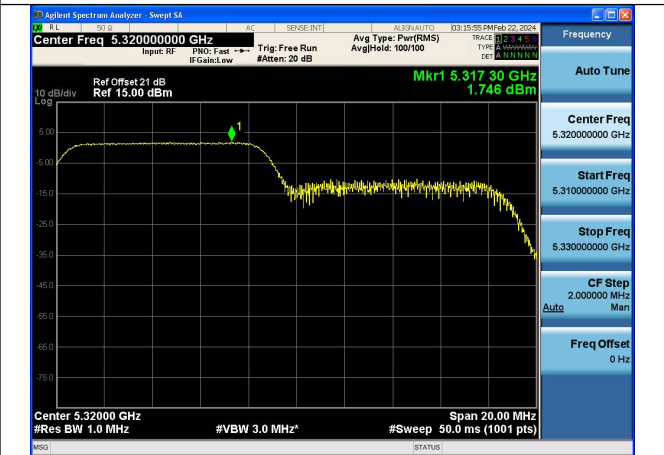

Mode:802.11ax HE20 Tone:52T Frequency:5320MHz  
Ant:Chain1

Mode:802.11ax HE20 Tone:106T Frequency:5260MHz  
Ant:Chain0

Mode:802.11ax HE20 Tone:106T Frequency:5280MHz  
Ant:Chain0

Mode:802.11ax HE20 Tone:106T Frequency:5320MHz  
Ant:Chain0

Mode:802.11ax HE20 Tone:106T Frequency:5260MHz  
Ant:Chain1

Mode:802.11ax HE20 Tone:106T Frequency:5280MHz  
Ant:Chain1

Mode:802.11ax HE20 Tone:106T Frequency:5320MHz  
Ant:Chain1

Mode:802.11ax HE20 Tone:242T Frequency:5260MHz  
Ant:Chain0