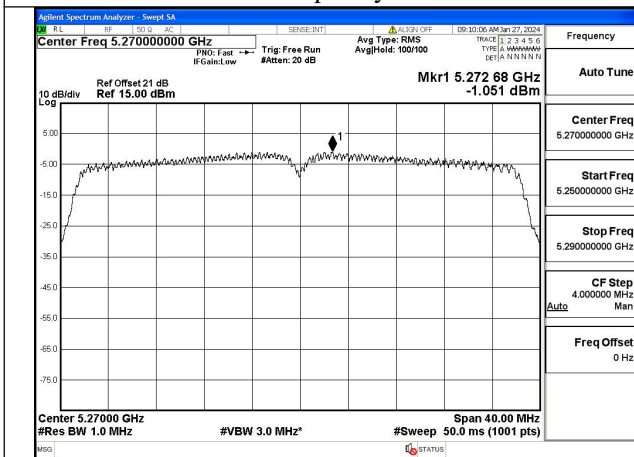

Mode:802.11n HT40 Frequency:5270MHz Ant:Chain1