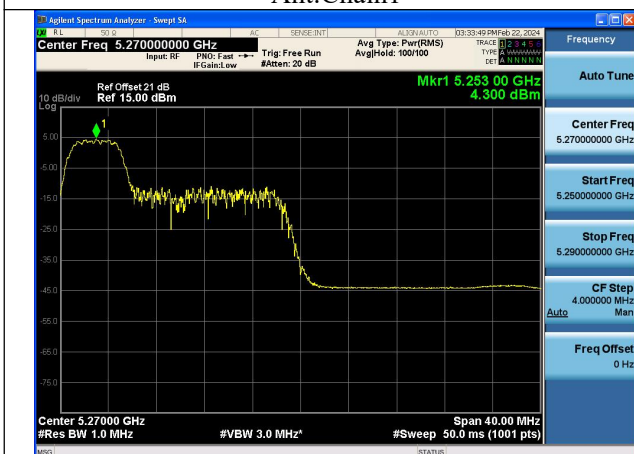

Mode:802.11n HT40 Frequency:5310MHz Ant:Chain1

Test Mode: 802.11ac VHT40

Test Mode: 802.11ax HE40

Mode:802.11ax HE40 Tone:26T Frequency:5270MHz  
Ant:Chain0

Mode:802.11ax HE40 Tone:26T Frequency:5310MHz  
Ant:Chain0

Mode:802.11ax HE40 Tone:26T Frequency:5270MHz  
Ant:Chain1

Mode:802.11ax HE40 Tone:26T Frequency:5310MHz  
Ant:Chain1

Mode:802.11ax HE40 Tone:52T Frequency:5270MHz  
Ant:Chain0

Mode:802.11ax HE40 Tone:52T Frequency:5310MHz  
Ant:Chain0