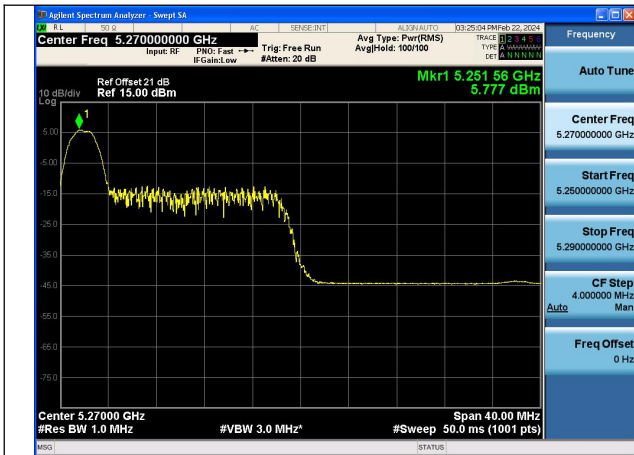

Test Mode: 802.11ax HE40

Mode:802.11ax HE40 Tone:26T Frequency:5270MHz
Ant:Chain0