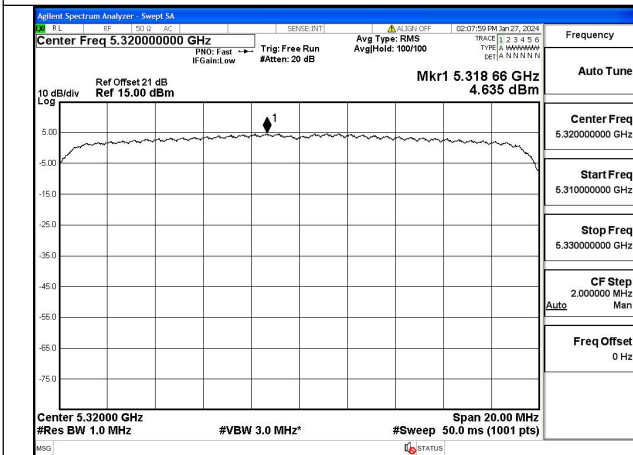

Mode:802.11ax HE20 Tone:106T Frequency:5260MHz  
Ant:Chain1

Mode:802.11ax HE20 Tone:106T Frequency:5280MHz  
Ant:Chain1

Mode:802.11ax HE20 Tone:106T Frequency:5320MHz  
Ant:Chain1

Mode:802.11ax HE20 Tone:242T Frequency:5260MHz  
Ant:Chain0

Mode:802.11ax HE20 Tone:242T Frequency:5280MHz  
Ant:Chain0

Mode:802.11ax HE20 Tone:242T Frequency:5320MHz  
Ant:Chain0

Mode:802.11ax HE20 Tone:242T Frequency:5260MHz  
Ant:Chain1

Mode:802.11ax HE20 Tone:242T Frequency:5280MHz  
Ant:Chain1