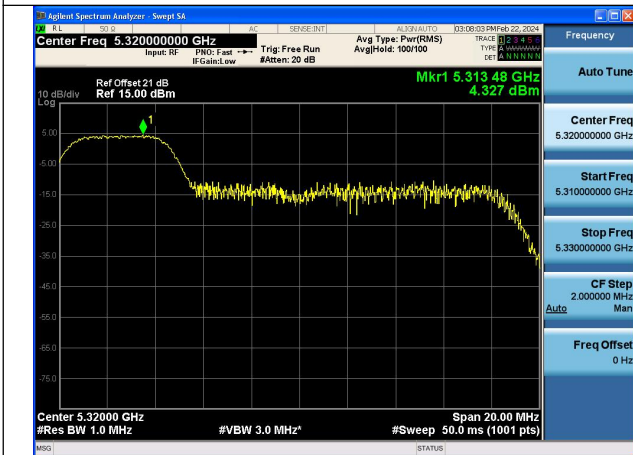

Mode:802.11ax HE20 Tone:26T Frequency:5260MHz  
Ant:Chain1

Mode:802.11ax HE20 Tone:26T Frequency:5280MHz  
Ant:Chain1

Mode:802.11ax HE20 Tone:26T Frequency:5320MHz  
Ant:Chain1

Mode:802.11ax HE20 Tone:52T Frequency:5260MHz  
Ant:Chain0

Mode:802.11ax HE20 Tone:52T Frequency:5280MHz  
Ant:Chain0

Mode:802.11ax HE20 Tone:52T Frequency:5320MHz  
Ant:Chain0

Mode:802.11ax HE20 Tone:52T Frequency:5260MHz  
Ant:Chain1

Mode:802.11ax HE20 Tone:52T Frequency:5280MHz  
Ant:Chain1