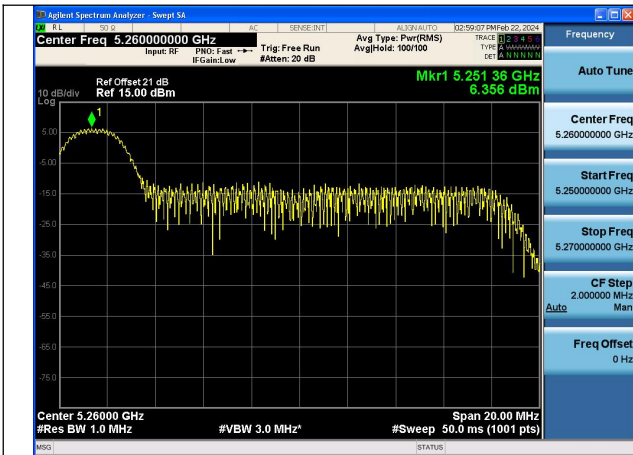

Test Mode: 802.11ac VHT20

Test Mode: 802.11ax HE20

Mode:802.11ax HE20 Tone:26T Frequency:5260MHz  
Ant:Chain0

Mode:802.11ax HE20 Tone:26T Frequency:5280MHz  
Ant:Chain0

Mode:802.11ax HE20 Tone:26T Frequency:5320MHz  
Ant:Chain0

Mode:802.11ax HE20 Tone:26T Frequency:5260MHz  
Ant:Chain1

Mode:802.11ax HE20 Tone:26T Frequency:5280MHz  
Ant:Chain1

Mode:802.11ax HE20 Tone:26T Frequency:5320MHz  
Ant:Chain1

Mode:802.11ax HE20 Tone:52T Frequency:5260MHz  
Ant:Chain0