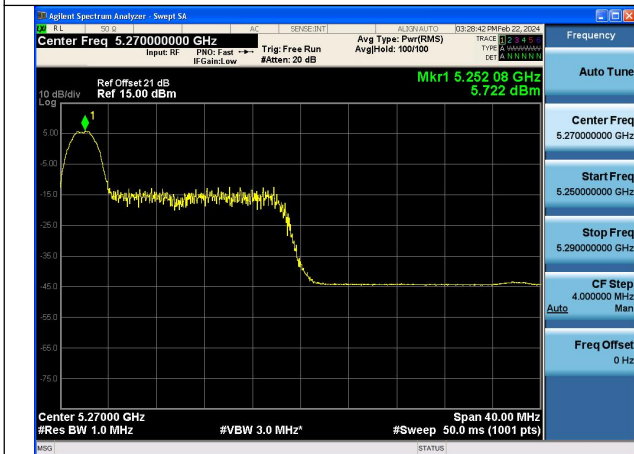

Mode:802.11n HT40 Frequency:5310MHz Ant:Chain1

Test Mode: 802.11ac VHT40

Test Mode: 802.11ax HE40

Mode:802.11ax HE40 Tone:26T Frequency:5270MHz  
Ant:Chain0

Mode:802.11ax HE40 Tone:26T Frequency:5310MHz  
Ant:Chain0