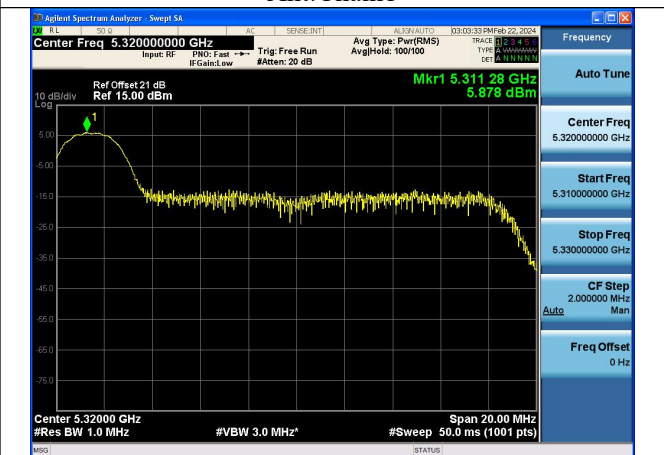

Test Mode: 802.11ac VHT20

Test Mode: 802.11ax HE20

Mode:802.11ax HE20 Tone:26T Frequency:5260MHz  
Ant:Chain0

Mode:802.11ax HE20 Tone:26T Frequency:5280MHz  
Ant:Chain0

Mode:802.11ax HE20 Tone:26T Frequency:5320MHz  
Ant:Chain0

Mode:802.11ax HE20 Tone:26T Frequency:5260MHz  
Ant:Chain1

Mode:802.11ax HE20 Tone:26T Frequency:5280MHz  
Ant:Chain1

Mode:802.11ax HE20 Tone:26T Frequency:5320MHz  
Ant:Chain1

Mode:802.11ax HE20 Tone:52T Frequency:5260MHz  
Ant:Chain0