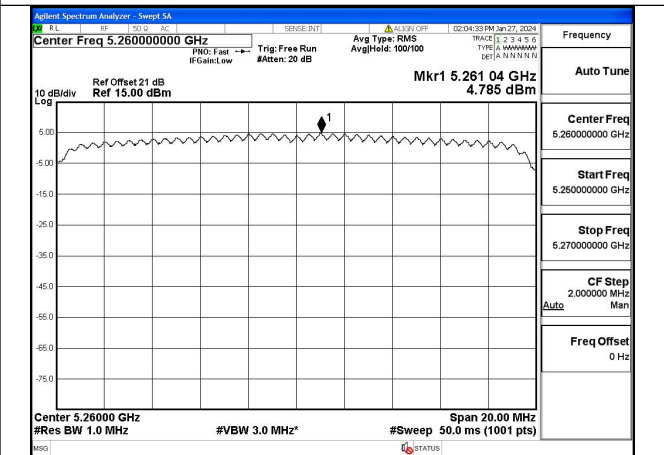

Mode:802.11ax HE20 Tone:106T Frequency:5260MHz  
Ant:Chain1

Mode:802.11ax HE20 Tone:106T Frequency:5280MHz  
Ant:Chain1

Mode:802.11ax HE20 Tone:106T Frequency:5320MHz  
Ant:Chain1

Mode:802.11ax HE20 Tone:242T Frequency:5260MHz  
Ant:Chain0

Mode:802.11ax HE20 Tone:242T Frequency:5280MHz  
Ant:Chain0

Mode:802.11ax HE20 Tone:242T Frequency:5320MHz  
Ant:Chain0

Mode:802.11ax HE20 Tone:242T Frequency:5260MHz  
Ant:Chain1

Mode:802.11ax HE20 Tone:242T Frequency:5280MHz  
Ant:Chain1