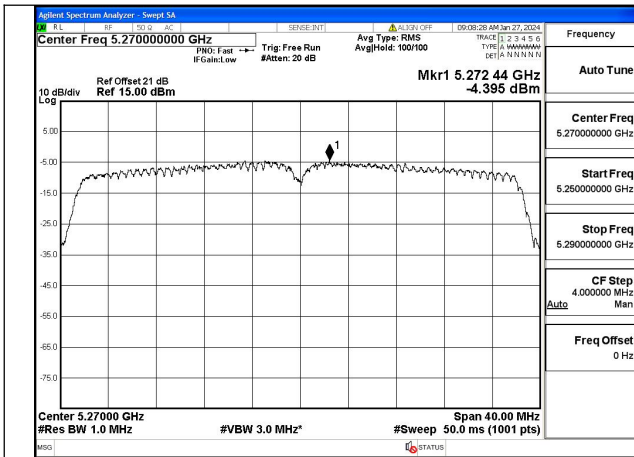

Test Mode: 802.11n HT40

Mode:802.11n HT40 Frequency:5270MHz Ant:Chain0