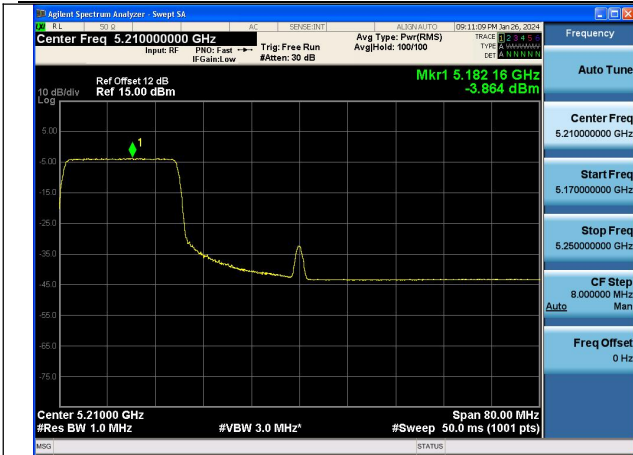

Mode:802.11ax HE80 Tone:26T Frequency:5210MHz
Ant:Chain1

Mode:802.11ax HE80 Tone:52T Frequency:5210MHz
Ant:Chain0

Mode:802.11ax HE80 Tone:52T Frequency:5210MHz
Ant:Chain1

Mode:802.11ax HE80 Tone:106T Frequency:5210MHz
Ant:Chain0

Mode:802.11ax HE80 Tone:106T Frequency:5210MHz
Ant:Chain1

Mode:802.11ax HE80 Tone:242T Frequency:5210MHz
Ant:Chain0

Mode:802.11ax HE80 Tone:242T Frequency:5210MHz
Ant:Chain1

Mode:802.11ax HE80 Tone:484T Frequency:5210MHz
Ant:Chain0