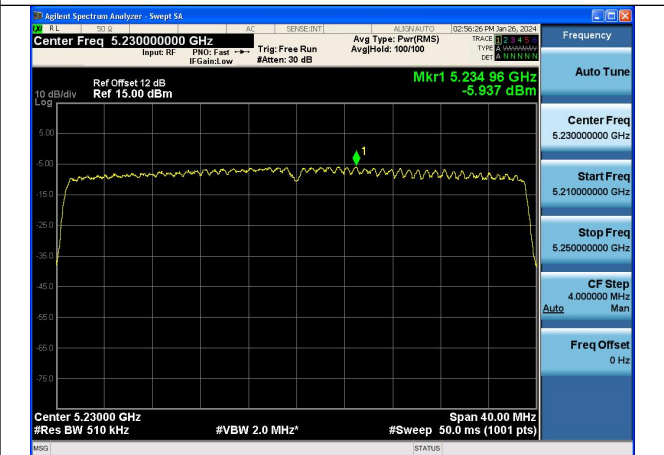

Mode:802.11ax HE40 Tone:242T Frequency:5190MHz
Ant:Chain0

Mode:802.11ax HE40 Tone:242T Frequency:5230MHz
Ant:Chain0

Mode:802.11ax HE40 Tone:242T Frequency:5190MHz
Ant:Chain1

Mode:802.11ax HE40 Tone:242T Frequency:5230MHz
Ant:Chain1

Mode:802.11ax HE40 Tone:484T Frequency:5190MHz
Ant:Chain0

Mode:802.11ax HE40 Tone:484T Frequency:5230MHz
Ant:Chain0

Mode:802.11ax HE40 Tone:484T Frequency:5190MHz
Ant:Chain1

Mode:802.11ax HE40 Tone:484T Frequency:5230MHz
Ant:Chain1