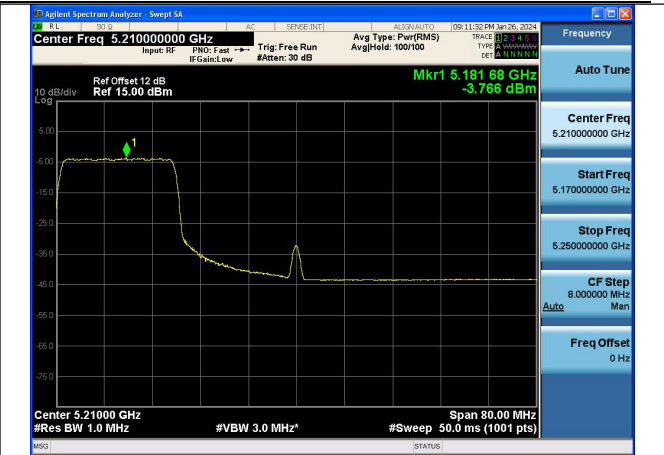

Test Mode: 802.11ac VHT80

Mode:802.11ac VHT80 Frequency:5210MHz
Ant:Chain0

Mode:802.11ac VHT80 Frequency:5210MHz
Ant:Chain1

Test Mode: 802.11ax HE80

Mode:802.11ax HE80 Tone:26T Frequency:5210MHz
Ant:Chain0

Mode:802.11ax HE80 Tone:26T Frequency:5210MHz
Ant:Chain1

Mode:802.11ax HE80 Tone:52T Frequency:5210MHz
Ant:Chain0

Mode:802.11ax HE80 Tone:52T Frequency:5210MHz
Ant:Chain1

Mode:802.11ax HE80 Tone:106T Frequency:5210MHz
Ant:Chain0

Mode:802.11ax HE80 Tone:106T Frequency:5210MHz
Ant:Chain1

Mode:802.11ax HE80 Tone:242T Frequency:5210MHz
Ant:Chain0

Mode:802.11ax HE80 Tone:242T Frequency:5210MHz
Ant:Chain1

Mode:802.11ax HE80 Tone:484T Frequency:5210MHz
Ant:Chain0