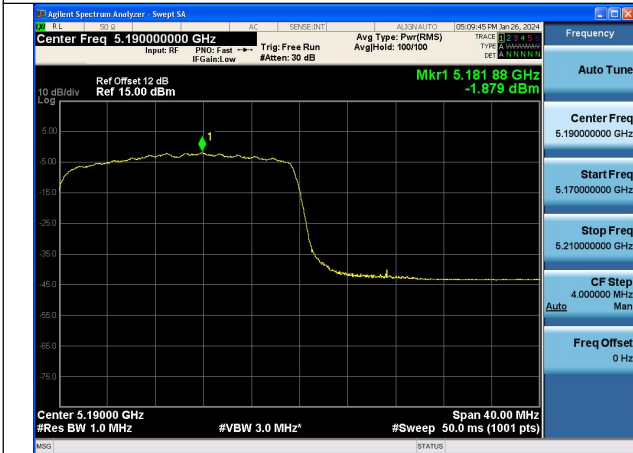

Mode:802.11ax HE40 Tone:106T Frequency:5190MHz
Ant:Chain0

Mode:802.11ax HE40 Tone:106T Frequency:5230MHz
Ant:Chain0

Mode:802.11ax HE40 Tone:106T Frequency:5190MHz
Ant:Chain1

Mode:802.11ax HE40 Tone:106T Frequency:5230MHz
Ant:Chain1

Mode:802.11ax HE40 Tone:242T Frequency:5190MHz
Ant:Chain0

Mode:802.11ax HE40 Tone:242T Frequency:5230MHz
Ant:Chain0

Mode:802.11ax HE40 Tone:242T Frequency:5190MHz
Ant:Chain1

Mode:802.11ax HE40 Tone:242T Frequency:5230MHz
Ant:Chain1