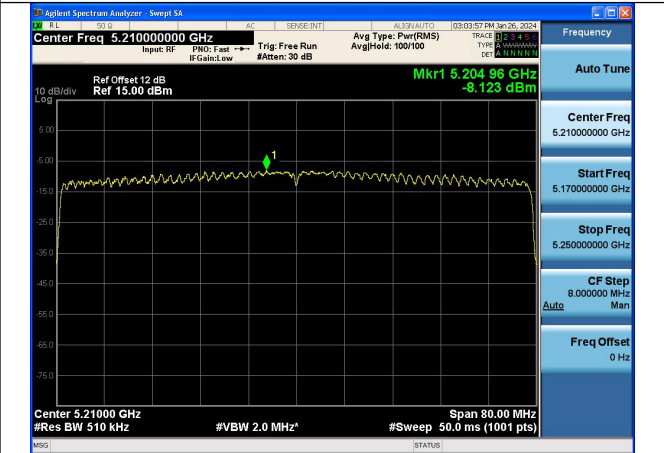

Mode:802.11ax HE80 Tone:26T Frequency:5210MHz
Ant:Chain1

Mode:802.11ax HE80 Tone:52T Frequency:5210MHz
Ant:Chain0

Mode:802.11ax HE80 Tone:52T Frequency:5210MHz
Ant:Chain1

Mode:802.11ax HE80 Tone:106T Frequency:5210MHz
Ant:Chain0

Mode:802.11ax HE80 Tone:106T Frequency:5210MHz
Ant:Chain1

Mode:802.11ax HE80 Tone:242T Frequency:5210MHz
Ant:Chain0

Mode:802.11ax HE80 Tone:242T Frequency:5210MHz
Ant:Chain1

Mode:802.11ax HE80 Tone:484T Frequency:5210MHz
Ant:Chain0

Mode:802.11ax HE80 Tone:484T Frequency:5210MHz
Ant:Chain1

Mode:802.11ax HE80 Tone:996T Frequency:5210MHz
Ant:Chain0

Mode:802.11ax HE80 Tone:996T Frequency:5210MHz
Ant:Chain1