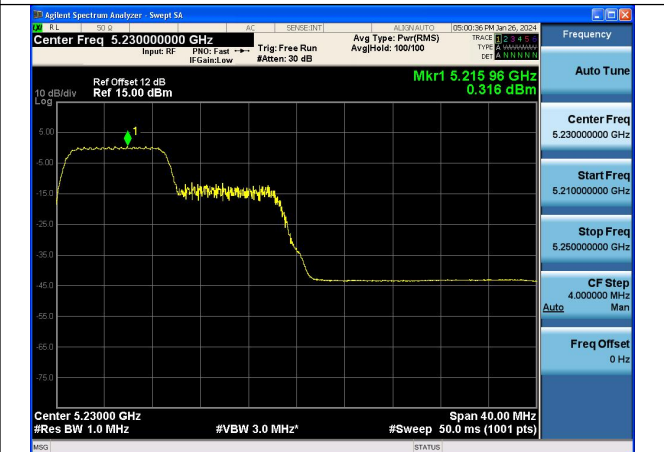

Mode:802.11ax HE40 Tone:52T Frequency:5190MHz
Ant:Chain0

Mode:802.11ax HE40 Tone:52T Frequency:5230MHz
Ant:Chain0

Mode:802.11ax HE40 Tone:52T Frequency:5190MHz
Ant:Chain1

Mode:802.11ax HE40 Tone:52T Frequency:5230MHz
Ant:Chain1

Mode:802.11ax HE40 Tone:106T Frequency:5190MHz
Ant:Chain0

Mode:802.11ax HE40 Tone:106T Frequency:5230MHz
Ant:Chain0

Mode:802.11ax HE40 Tone:106T Frequency:5190MHz
Ant:Chain1

Mode:802.11ax HE40 Tone:106T Frequency:5230MHz
Ant:Chain1