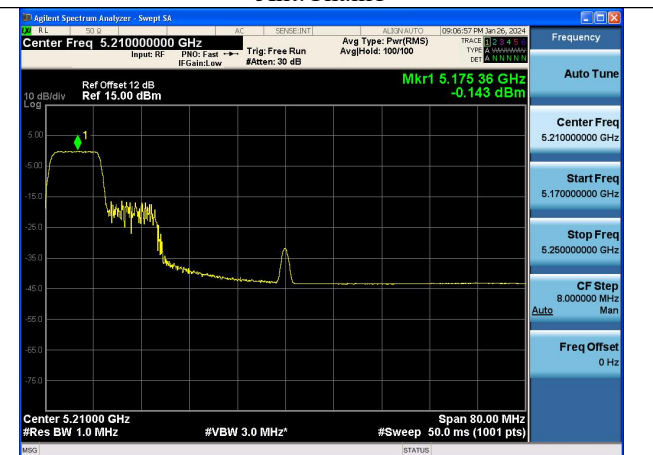

Mode:802.11ax HE80 Tone:26T Frequency:5210MHz
Ant:Chain1

Mode:802.11ax HE80 Tone:52T Frequency:5210MHz
Ant:Chain0

Mode:802.11ax HE80 Tone:52T Frequency:5210MHz
Ant:Chain1

Mode:802.11ax HE80 Tone:106T Frequency:5210MHz
Ant:Chain0

Mode:802.11ax HE80 Tone:106T Frequency:5210MHz
Ant:Chain1

Mode:802.11ax HE80 Tone:242T Frequency:5210MHz
Ant:Chain0

Mode:802.11ax HE80 Tone:242T Frequency:5210MHz
Ant:Chain1

Mode:802.11ax HE80 Tone:484T Frequency:5210MHz
Ant:Chain0