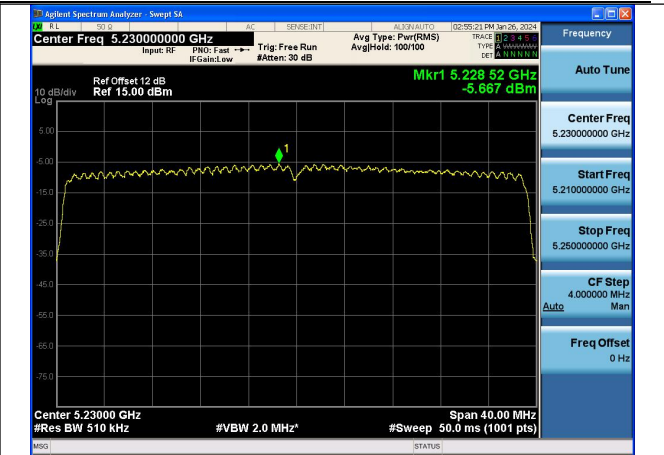

Mode:802.11ax HE40 Tone:242T Frequency:5190MHz
Ant:Chain0

Mode:802.11ax HE40 Tone:242T Frequency:5230MHz
Ant:Chain0

Mode:802.11ax HE40 Tone:242T Frequency:5190MHz
Ant:Chain1

Mode:802.11ax HE40 Tone:242T Frequency:5230MHz
Ant:Chain1

Mode:802.11ax HE40 Tone:484T Frequency:5190MHz
Ant:Chain0

Mode:802.11ax HE40 Tone:484T Frequency:5230MHz
Ant:Chain0

Mode:802.11ax HE40 Tone:484T Frequency:5190MHz
Ant:Chain1

Mode:802.11ax HE40 Tone:484T Frequency:5230MHz
Ant:Chain1