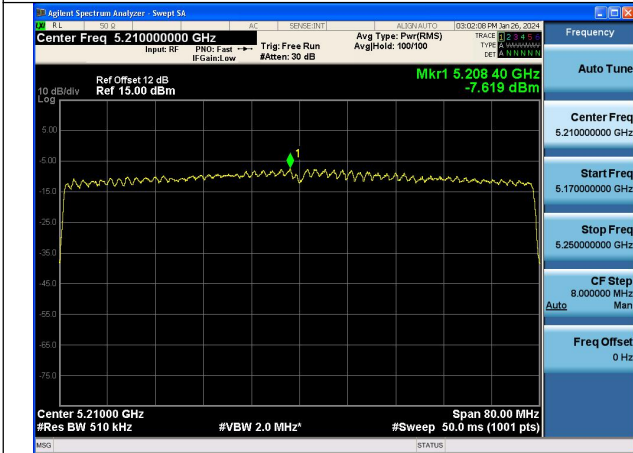

Mode:802.11ax HE80 Tone:106T Frequency:5210MHz
Ant:Chain1

Mode:802.11ax HE80 Tone:242T Frequency:5210MHz
Ant:Chain0

Mode:802.11ax HE80 Tone:242T Frequency:5210MHz
Ant:Chain1

Mode:802.11ax HE80 Tone:484T Frequency:5210MHz
Ant:Chain0

Mode:802.11ax HE80 Tone:484T Frequency:5210MHz
Ant:Chain1

Mode:802.11ax HE80 Tone:996T Frequency:5210MHz
Ant:Chain0

Mode:802.11ax HE80 Tone:996T Frequency:5210MHz
Ant:Chain1