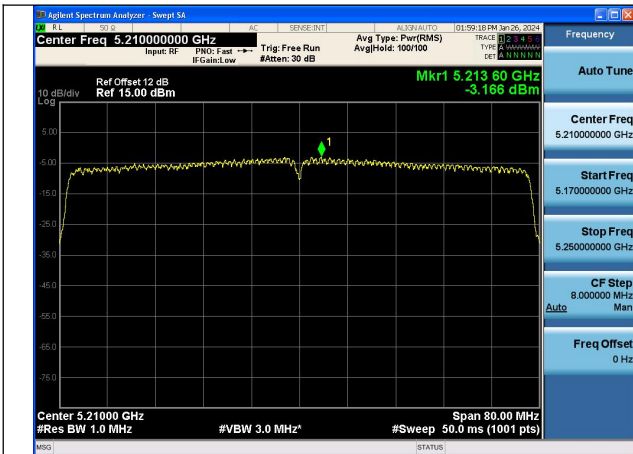

Mode:802.11ax HE40 Tone:484T Frequency:5190MHz
Ant:Chain0

Mode:802.11ax HE40 Tone:484T Frequency:5230MHz
Ant:Chain0

Mode:802.11ax HE40 Tone:484T Frequency:5190MHz
Ant:Chain1

Mode:802.11ax HE40 Tone:484T Frequency:5230MHz
Ant:Chain1

Test Mode: 802.11ac VHT80

Mode:802.11ac VHT80 Frequency:5210MHz
Ant:Chain0

Mode:802.11ac VHT80 Frequency:5210MHz
Ant:Chain1

Test Mode: 802.11ax HE80

Mode:802.11ax HE80 Tone:26T Frequency:5210MHz
Ant:Chain0