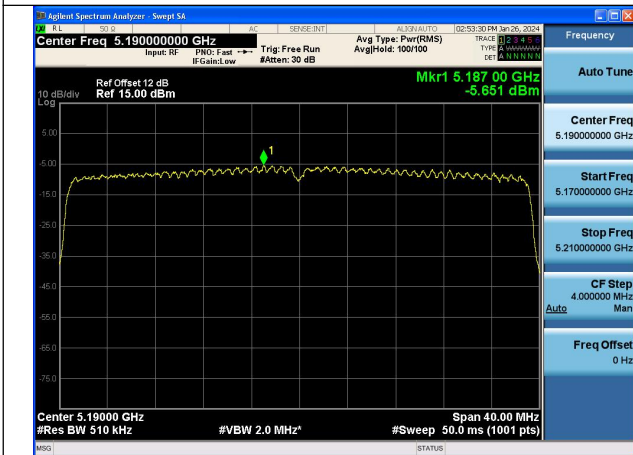

Mode:802.11ax HE40 Tone:242T Frequency:5190MHz
Ant:Chain0

Mode:802.11ax HE40 Tone:242T Frequency:5230MHz
Ant:Chain0

Mode:802.11ax HE40 Tone:242T Frequency:5190MHz
Ant:Chain1

Mode:802.11ax HE40 Tone:242T Frequency:5230MHz
Ant:Chain1

Mode:802.11ax HE40 Tone:484T Frequency:5190MHz
Ant:Chain0

Mode:802.11ax HE40 Tone:484T Frequency:5230MHz
Ant:Chain0

Mode:802.11ax HE40 Tone:484T Frequency:5190MHz
Ant:Chain1

Mode:802.11ax HE40 Tone:484T Frequency:5230MHz
Ant:Chain1