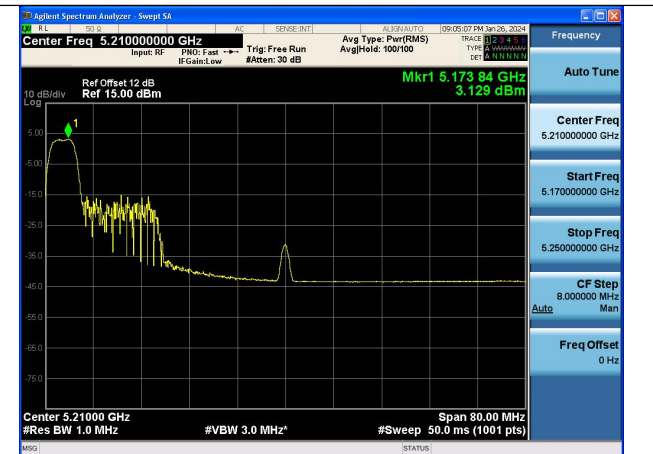

Test Mode: 802.11ac VHT80

Mode:802.11ac VHT80 Frequency:5210MHz
Ant:Chain0

Mode:802.11ac VHT80 Frequency:5210MHz
Ant:Chain1

Test Mode: 802.11ax HE80

Mode:802.11ax HE80 Tone:26T Frequency:5210MHz
Ant:Chain0

Mode:802.11ax HE80 Tone:26T Frequency:5210MHz
Ant:Chain1

Mode:802.11ax HE80 Tone:52T Frequency:5210MHz
Ant:Chain0

Mode:802.11ax HE80 Tone:52T Frequency:5210MHz
Ant:Chain1

Mode:802.11ax HE80 Tone:106T Frequency:5210MHz
Ant:Chain0