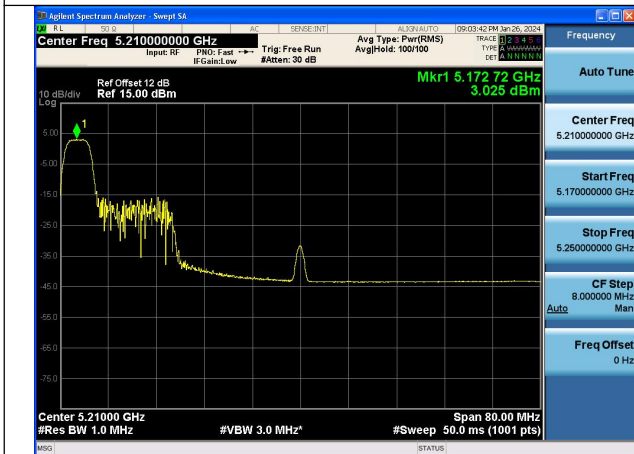

Test Mode: 802.11ac VHT80

Mode:802.11ac VHT80 Frequency:5210MHz
Ant:Chain0

Mode:802.11ac VHT80 Frequency:5210MHz
Ant:Chain1

Test Mode: 802.11ax HE80

Mode:802.11ax HE80 Tone:26T Frequency:5210MHz
Ant:Chain0

Mode:802.11ax HE80 Tone:26T Frequency:5210MHz
Ant:Chain1

Mode:802.11ax HE80 Tone:52T Frequency:5210MHz
Ant:Chain0

Mode:802.11ax HE80 Tone:52T Frequency:5210MHz
Ant:Chain1

Mode:802.11ax HE80 Tone:106T Frequency:5210MHz
Ant:Chain0