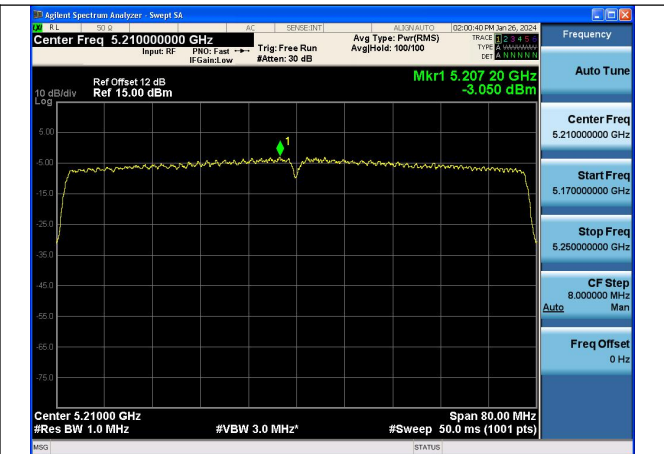

Mode:802.11ax HE40 Tone:484T Frequency:5190MHz
Ant:Chain0

Mode:802.11ax HE40 Tone:484T Frequency:5230MHz
Ant:Chain0

Mode:802.11ax HE40 Tone:484T Frequency:5190MHz
Ant:Chain1

Mode:802.11ax HE40 Tone:484T Frequency:5230MHz
Ant:Chain1

Test Mode: 802.11ac VHT80

Mode:802.11ac VHT80 Frequency:5210MHz
Ant:Chain0

Mode:802.11ac VHT80 Frequency:5210MHz
Ant:Chain1

Test Mode: 802.11ax HE80

Mode:802.11ax HE80 Tone:26T Frequency:5210MHz
Ant:Chain0