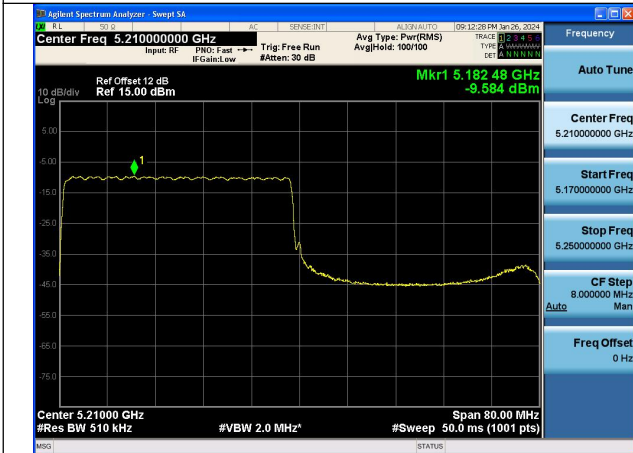

Mode:802.11ax HE80 Tone:26T Frequency:5210MHz
Ant:Chain1

Mode:802.11ax HE80 Tone:52T Frequency:5210MHz
Ant:Chain0

Mode:802.11ax HE80 Tone:52T Frequency:5210MHz
Ant:Chain1

Mode:802.11ax HE80 Tone:106T Frequency:5210MHz
Ant:Chain0

Mode:802.11ax HE80 Tone:106T Frequency:5210MHz
Ant:Chain1

Mode:802.11ax HE80 Tone:242T Frequency:5210MHz
Ant:Chain0

Mode:802.11ax HE80 Tone:242T Frequency:5210MHz
Ant:Chain1

Mode:802.11ax HE80 Tone:484T Frequency:5210MHz
Ant:Chain0