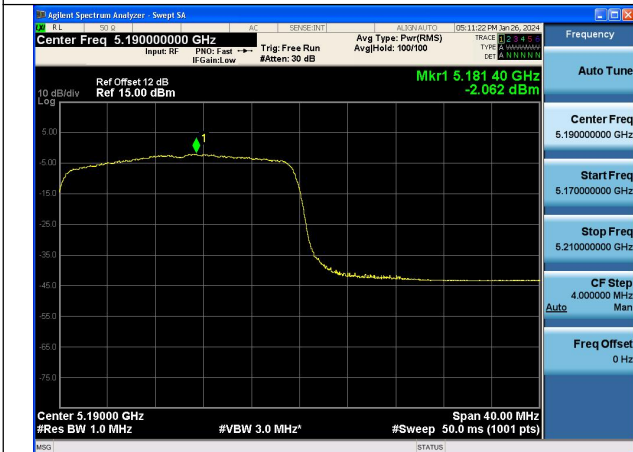

Mode:802.11ax HE40 Tone:106T Frequency:5190MHz
Ant:Chain0

Mode:802.11ax HE40 Tone:106T Frequency:5230MHz
Ant:Chain0

Mode:802.11ax HE40 Tone:106T Frequency:5190MHz
Ant:Chain1

Mode:802.11ax HE40 Tone:106T Frequency:5230MHz
Ant:Chain1

Mode:802.11ax HE40 Tone:242T Frequency:5190MHz
Ant:Chain0

Mode:802.11ax HE40 Tone:242T Frequency:5230MHz
Ant:Chain0

Mode:802.11ax HE40 Tone:242T Frequency:5190MHz
Ant:Chain1

Mode:802.11ax HE40 Tone:242T Frequency:5230MHz
Ant:Chain1