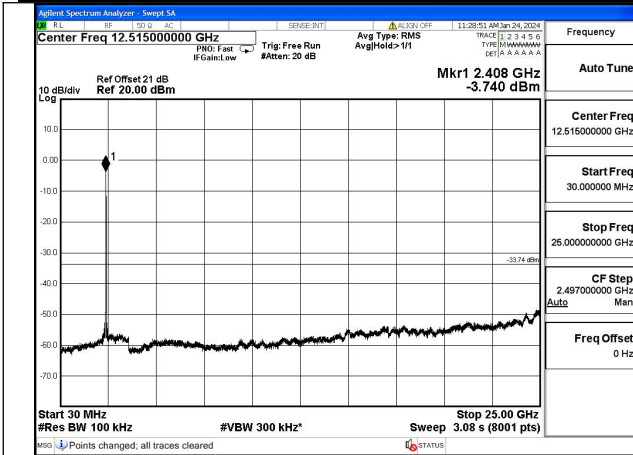

Mode:802.11n HT20 Frequency:2412MHz Ant:Chain0