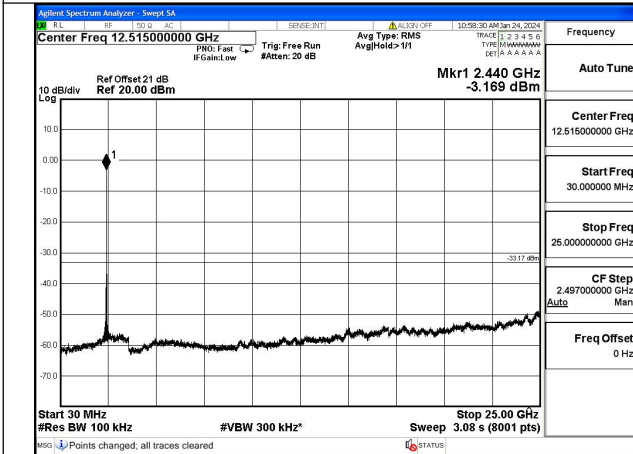

Test Mode: 802.11g

Mode:802.11g Frequency:2412MHz Ant:Chain0

Mode:802.11g Frequency:2437MHz Ant:Chain0

Mode:802.11g Frequency:2462MHz Ant:Chain0

Mode:802.11g Frequency:2412MHz Ant:Chain1

Mode:802.11g Frequency:2437MHz Ant:Chain1