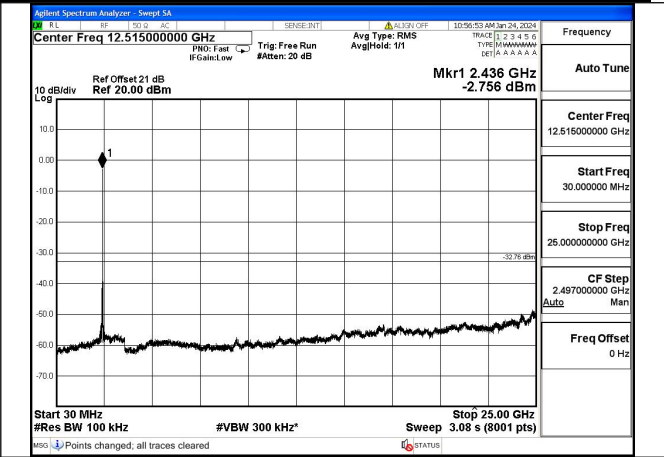

Mode:802.11b Frequency:2437MHz Ant:Chain0

Mode:802.11b Frequency:2462MHz Ant:Chain0

Mode:802.11b Frequency:2412MHz Ant:Chain1

Mode:802.11b Frequency:2437MHz Ant:Chain1

Mode:802.11b Frequency:2462MHz Ant:Chain1

Test Mode: 802.11g

Mode:802.11g Frequency:2412MHz Ant:Chain0

Mode:802.11g Frequency:2437MHz Ant:Chain0

Mode:802.11g Frequency:2462MHz Ant:Chain0

Mode:802.11g Frequency:2412MHz Ant:Chain1

Mode:802.11g Frequency:2437MHz Ant:Chain1