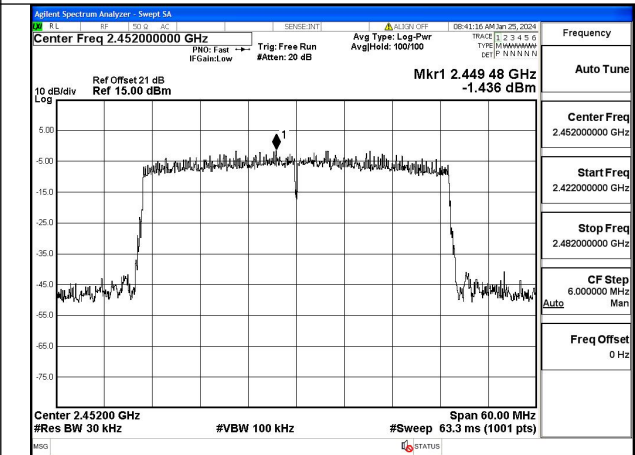

Mode:802.11ax HE40 Tone:484T Frequency:2422MHz
Ant:Chain0

Mode:802.11ax HE40 Tone:484T Frequency:2437MHz
Ant:Chain0

Mode:802.11ax HE40 Tone:484T Frequency:2452MHz
Ant:Chain0

Mode:802.11ax HE40 Tone:484T Frequency:2422MHz
Ant:Chain1

Mode:802.11ax HE40 Tone:484T Frequency:2437MHz
Ant:Chain1

Mode:802.11ax HE40 Tone:484T Frequency:2452MHz
Ant:Chain1

Conducted Out of band emission measurement

Test Mode: 802.11b

Mode:802.11b Frequency:2412MHz Ant:Chain0