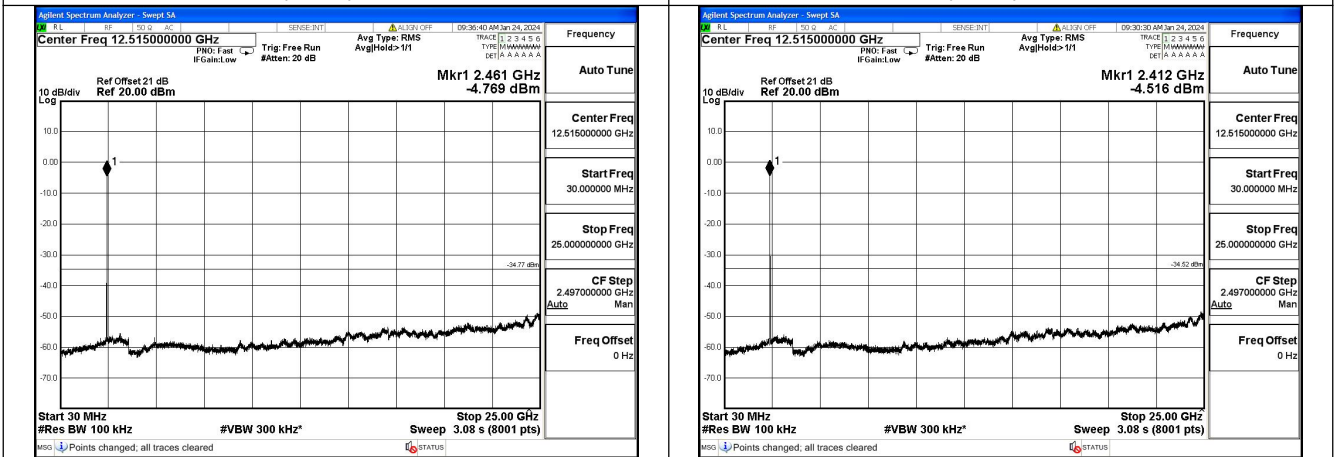

Mode:802.11ax HE40 Tone:484T Frequency:2437MHz
Ant:Chain1

Mode:802.11ax HE40 Tone:484T Frequency:2452MHz
Ant:Chain1

Conducted Out of band emission measurement

Test Mode: 802.11b

Mode:802.11b Frequency:2412MHz Ant:Chain0

Mode:802.11b Frequency:2437MHz Ant:Chain0

Mode:802.11b Frequency:2462MHz Ant:Chain0

Mode:802.11b Frequency:2412MHz Ant:Chain1

Mode:802.11b Frequency:2437MHz Ant:Chain1

Mode:802.11b Frequency:2462MHz Ant:Chain1