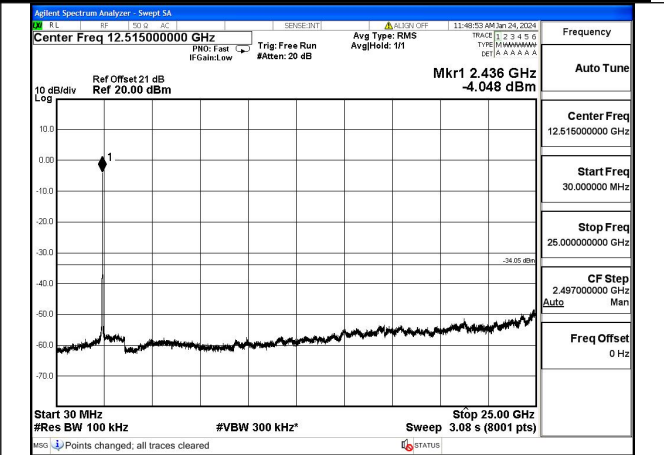

Mode:802.11n HT20 Frequency:2437MHz Ant:Chain0