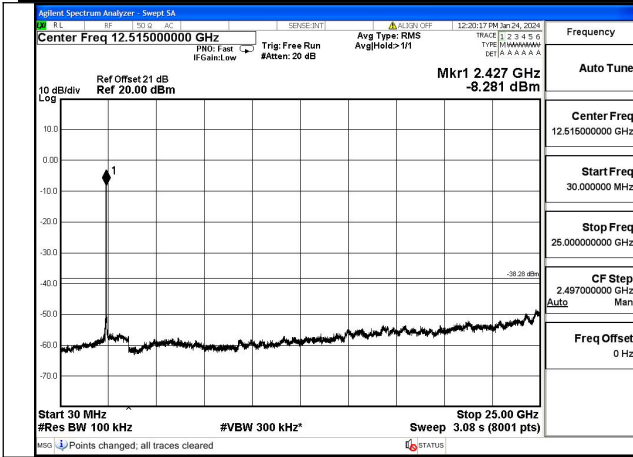

Mode:802.11n HT40 Frequency:2422MHz Ant:Chain0