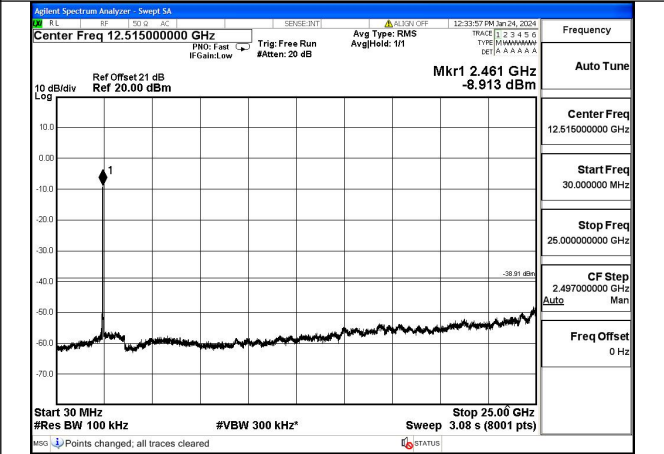

Mode:802.11n HT40 Frequency:2452MHz Ant:Chain1