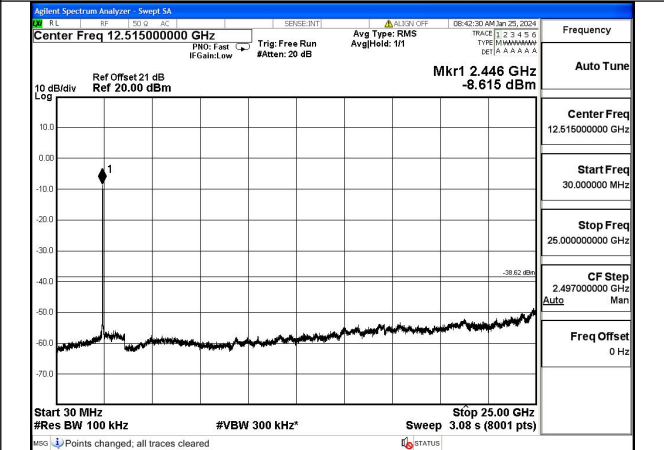

Mode:802.11ax HE40 Frequency:2452MHz Ant:Chain1

Test Mode: 802.11n HT40