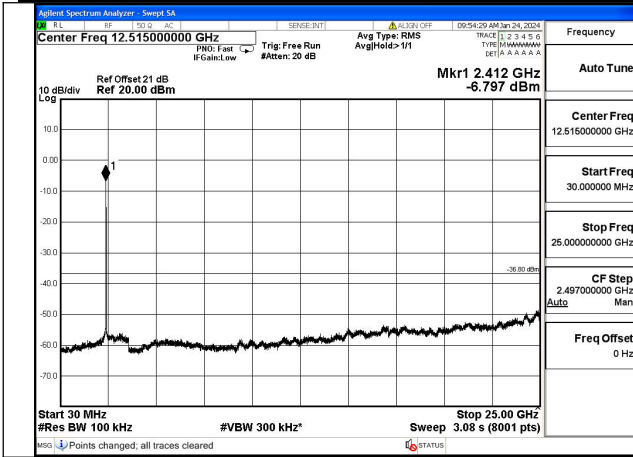

Mode:802.11g Frequency:2412MHz Ant:Chain0