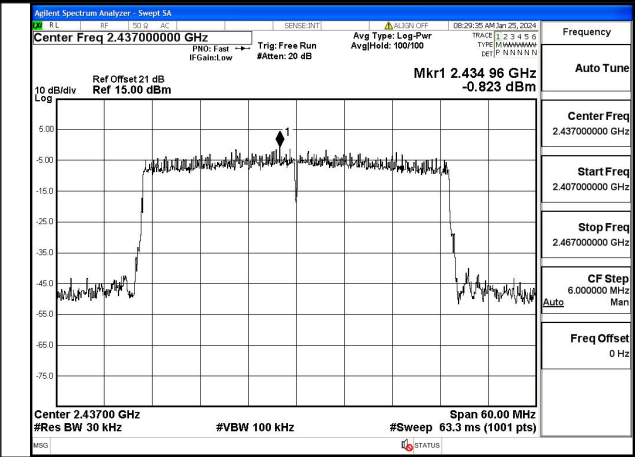

Mode:802.11ax HE40 Tone:484T Frequency:2422MHz
Ant:Chain0

Mode:802.11ax HE40 Tone:484T Frequency:2437MHz
Ant:Chain0

Mode:802.11ax HE40 Tone:484T Frequency:2452MHz
Ant:Chain0

Mode:802.11ax HE40 Tone:484T Frequency:2422MHz
Ant:Chain1

Mode:802.11ax HE40 Tone:484T Frequency:2437MHz
Ant:Chain1

Mode:802.11ax HE40 Tone:484T Frequency:2452MHz
Ant:Chain1

Conducted Out of band emission measurement

Test Mode: 802.11b

Mode:802.11b Frequency:2412MHz Ant:Chain0