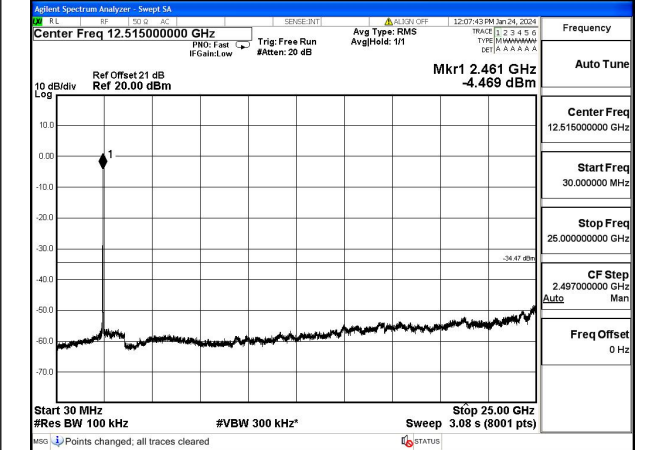

Mode:802.11n HT20 Frequency:2462MHz Ant:Chain1

Test Mode: 802.11ax HE20