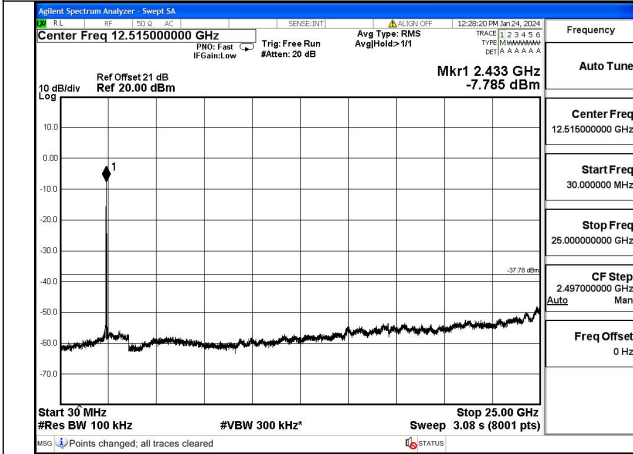

Mode:802.11n HT40 Frequency:2437MHz Ant:Chain1