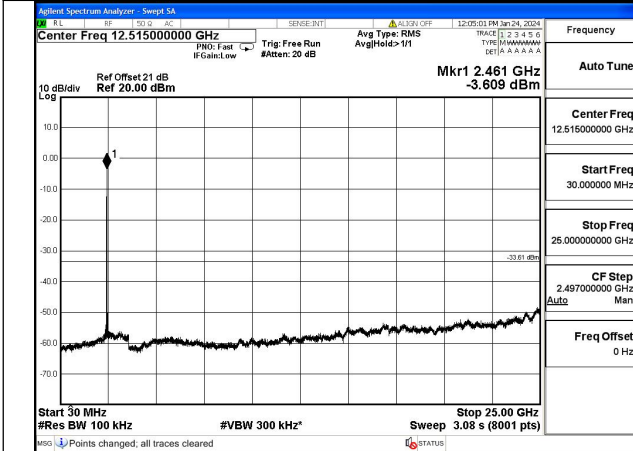

Mode:802.11g Frequency:2462MHz Ant:Chain1

Test Mode: 802.11n HT20

Mode:802.11n HT20 Frequency:2412MHz Ant:Chain0

Mode:802.11n HT20 Frequency:2437MHz Ant:Chain0

Mode:802.11n HT20 Frequency:2462MHz Ant:Chain0