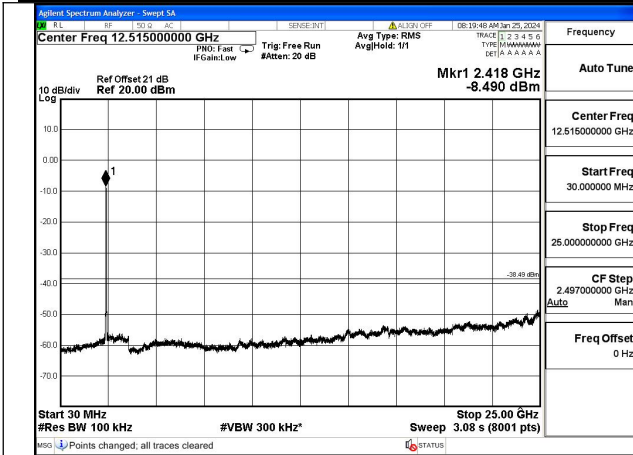

Mode:802.11ax HE40 Frequency:2422MHz Ant:Chain0