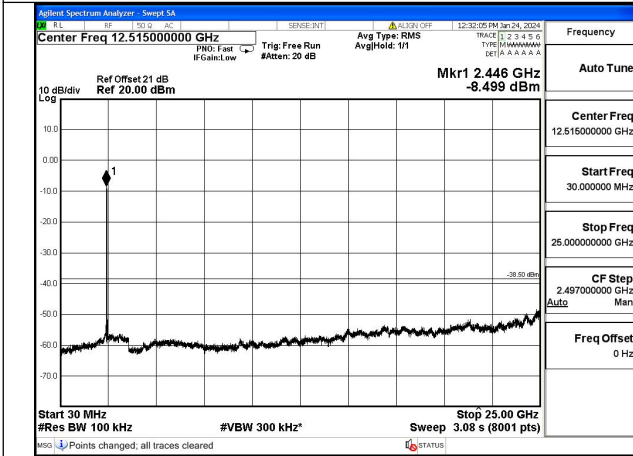

Mode:802.11ax HE40 Frequency:2437MHz Ant:Chain1

Mode:802.11ax HE40 Frequency:2452MHz Ant:Chain1

Test Mode: 802.11n HT40

Mode:802.11n HT40 Frequency:2422MHz Ant:Chain0

Mode:802.11n HT40 Frequency:2437MHz Ant:Chain0