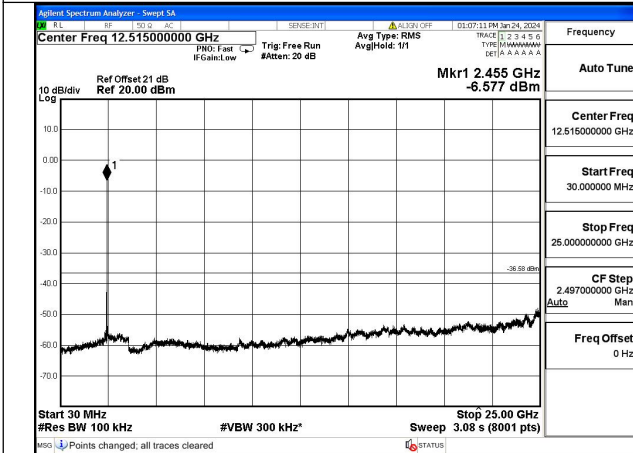

Mode:802.11ax HE20 Frequency:2462MHz Ant:Chain0