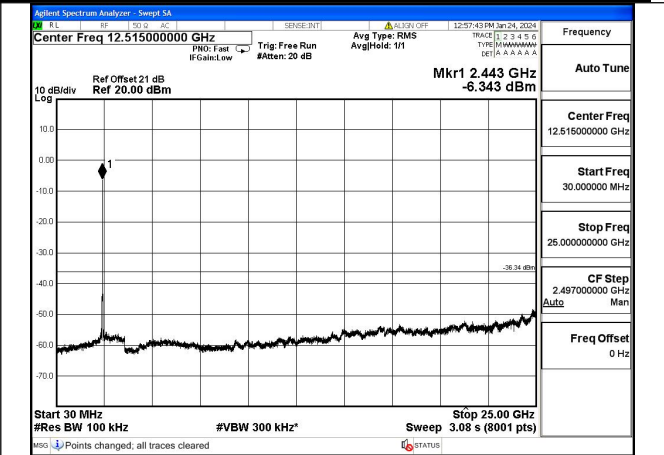

Mode:802.11n HT20 Frequency:2412MHz Ant:Chain1

Mode:802.11n HT20 Frequency:2437MHz Ant:Chain1

Mode:802.11n HT20 Frequency:2462MHz Ant:Chain1

Test Mode: 802.11ax HE20

Mode:802.11ax HE20 Frequency:2412MHz Ant:Chain0