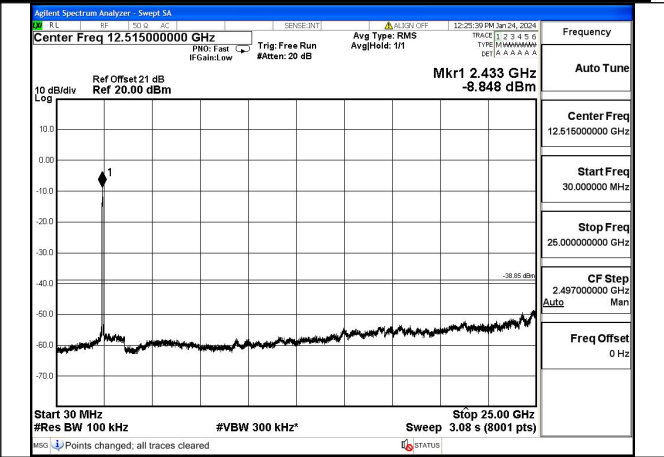

Mode:802.11ax HE40 Frequency:2437MHz Ant:Chain1

Mode:802.11ax HE40 Frequency:2452MHz Ant:Chain1

Test Mode: 802.11n HT40

Mode:802.11n HT40 Frequency:2422MHz Ant:Chain0

Mode:802.11n HT40 Frequency:2437MHz Ant:Chain0