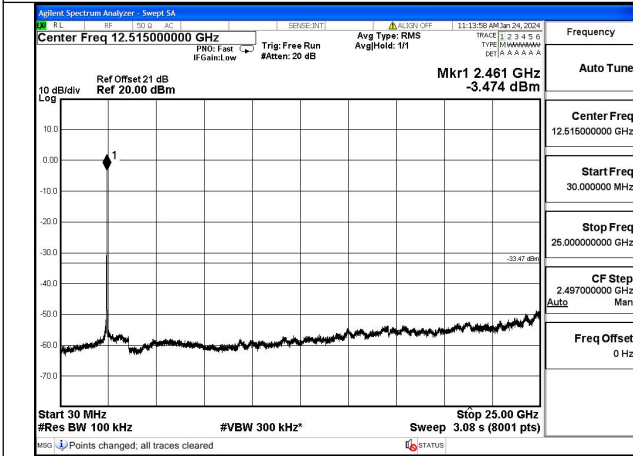

Mode:802.11g Frequency:2462MHz Ant:Chain0