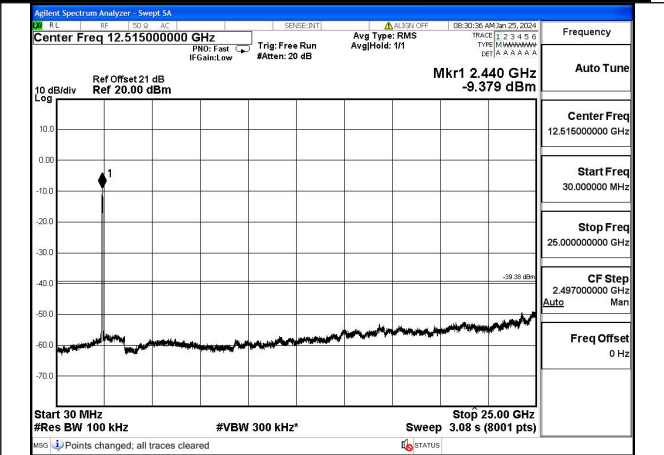

Mode:802.11ax HE40 Frequency:2437MHz Ant:Chain0