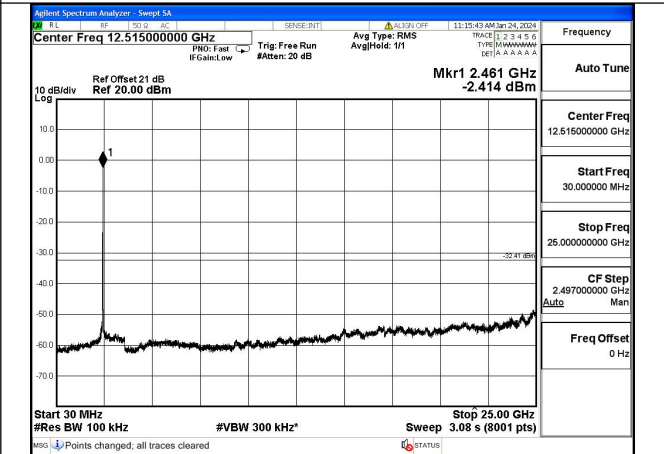

Test Mode: 802.11g

Mode:802.11g Frequency:2412MHz Ant:Chain0

Mode:802.11g Frequency:2437MHz Ant:Chain0

Mode:802.11g Frequency:2462MHz Ant:Chain0

Mode:802.11g Frequency:2412MHz Ant:Chain1

Mode:802.11g Frequency:2437MHz Ant:Chain1