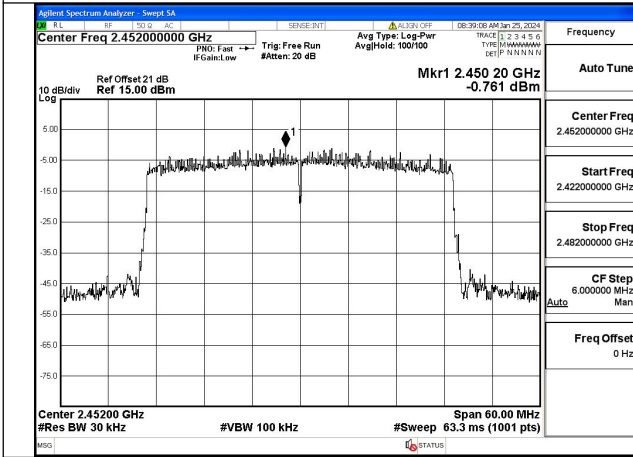

Mode:802.11ax HE40 Tone:484T Frequency:2422MHz
Ant:Chain0

Mode:802.11ax HE40 Tone:484T Frequency:2437MHz
Ant:Chain0

Mode:802.11ax HE40 Tone:484T Frequency:2452MHz
Ant:Chain0

Mode:802.11ax HE40 Tone:484T Frequency:2422MHz
Ant:Chain1

Mode:802.11ax HE40 Tone:484T Frequency:2437MHz
Ant:Chain1

Mode:802.11ax HE40 Tone:484T Frequency:2452MHz
Ant:Chain1

Conducted Out of band emission measurement

Test Mode: 802.11b

Mode:802.11b Frequency:2412MHz Ant:Chain0