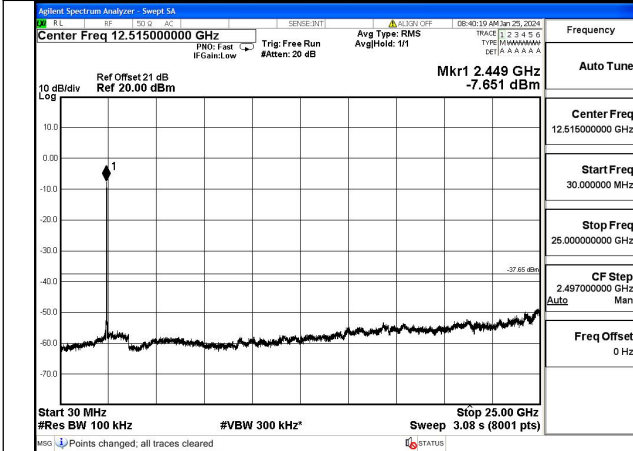

Mode:802.11ax HE40 Frequency:2452MHz Ant:Chain0