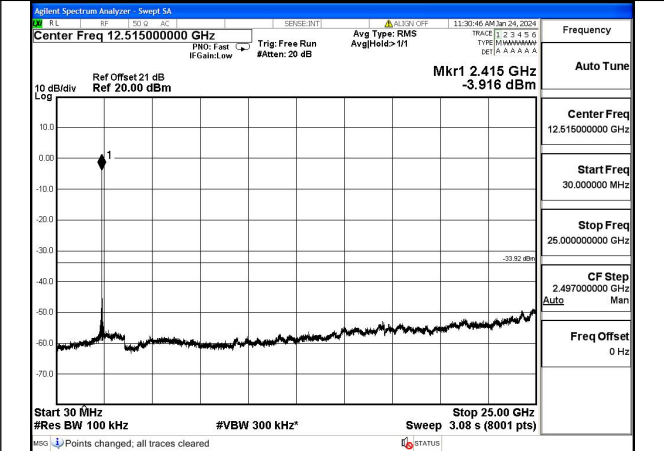

Mode:802.11g Frequency:2462MHz Ant:Chain1

Test Mode: 802.11n HT20

Mode:802.11n HT20 Frequency:2412MHz Ant:Chain0

Mode:802.11n HT20 Frequency:2437MHz Ant:Chain0

Mode:802.11n HT20 Frequency:2462MHz Ant:Chain0