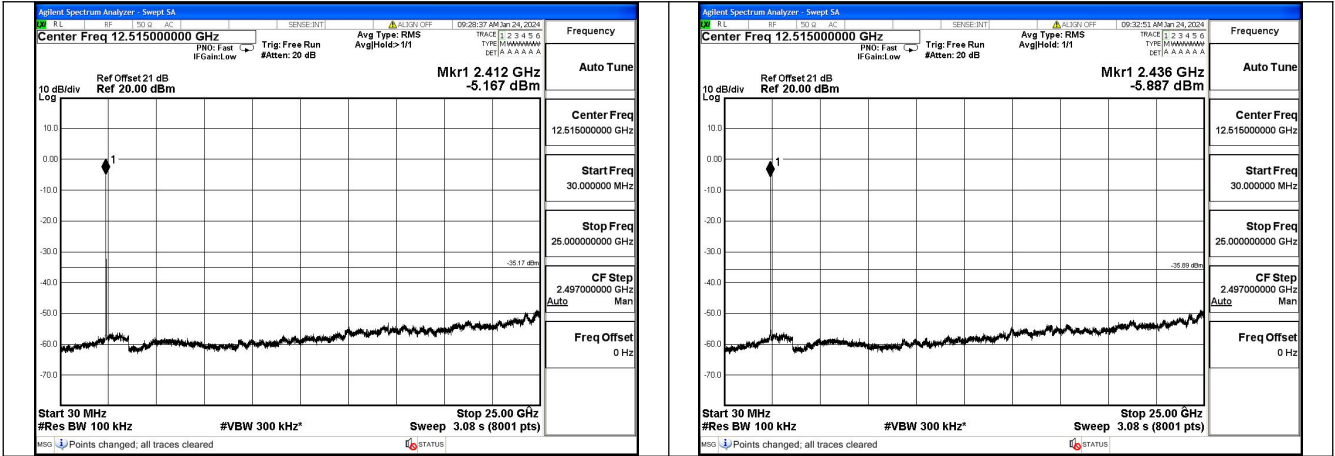

Mode:802.11ax HE40 Tone:484T Frequency:2422MHz
Ant:Chain0

Mode:802.11ax HE40 Tone:484T Frequency:2437MHz
Ant:Chain0

Mode:802.11ax HE40 Tone:484T Frequency:2452MHz
Ant:Chain0

Mode:802.11ax HE40 Tone:484T Frequency:2422MHz
Ant:Chain1

Mode:802.11ax HE40 Tone:484T Frequency:2437MHz
Ant:Chain1

Mode:802.11ax HE40 Tone:484T Frequency:2452MHz
Ant:Chain1

Conducted Out of band emission measurement

Test Mode: 802.11b

Mode:802.11b Frequency:2412MHz Ant:Chain0