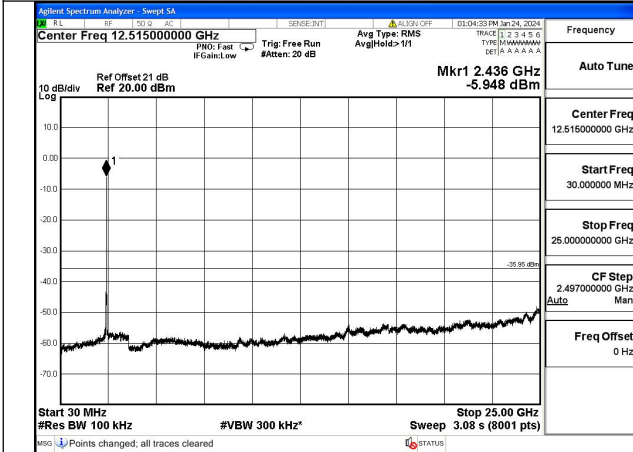

Mode:802.11ax HE20 Frequency:2437MHz Ant:Chain1