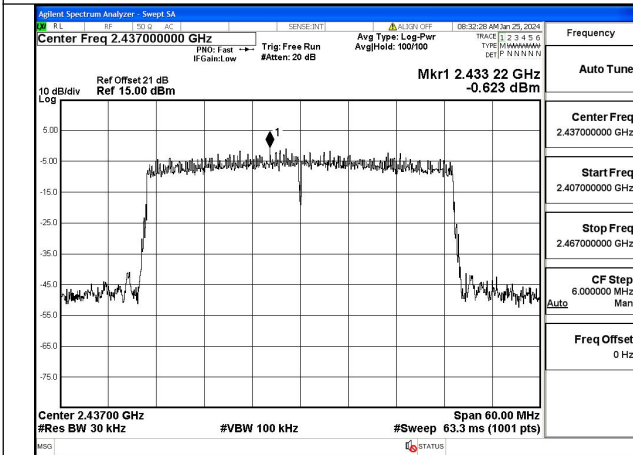

Mode:802.11ax HE40 Tone:484T Frequency:2422MHz
Ant:Chain0

Mode:802.11ax HE40 Tone:484T Frequency:2437MHz
Ant:Chain0

Mode:802.11ax HE40 Tone:484T Frequency:2452MHz
Ant:Chain0

Mode:802.11ax HE40 Tone:484T Frequency:2422MHz
Ant:Chain1

Mode:802.11ax HE40 Tone:484T Frequency:2437MHz
Ant:Chain1

Mode:802.11ax HE40 Tone:484T Frequency:2452MHz
Ant:Chain1

Conducted Out of band emission measurement

Test Mode: 802.11b

Mode:802.11b Frequency:2412MHz Ant:Chain0