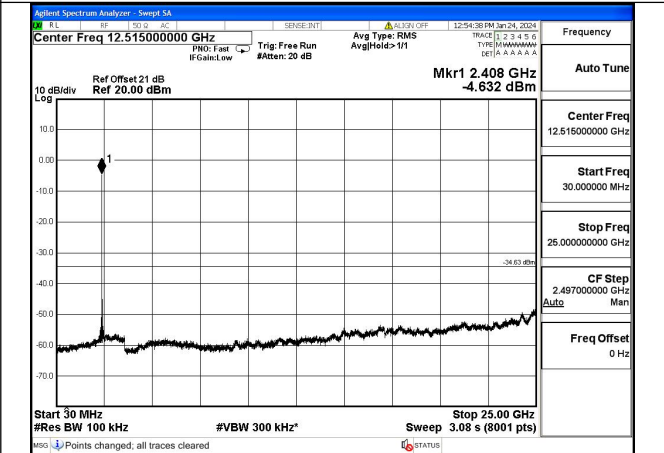

Mode:802.11ax HE20 Frequency:2412MHz Ant:Chain1