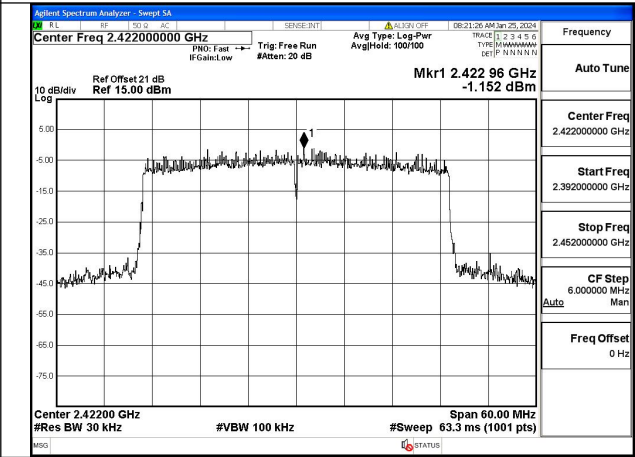

Mode:802.11ax HE40 Tone:484T Frequency:2422MHz
Ant:Chain0

Mode:802.11ax HE40 Tone:484T Frequency:2437MHz
Ant:Chain0

Mode:802.11ax HE40 Tone:484T Frequency:2452MHz
Ant:Chain0

Mode:802.11ax HE40 Tone:484T Frequency:2422MHz
Ant:Chain1

Mode:802.11ax HE40 Tone:484T Frequency:2437MHz
Ant:Chain1

Mode:802.11ax HE40 Tone:484T Frequency:2452MHz
Ant:Chain1

Conducted Out of band emission measurement

Test Mode: 802.11b

Mode:802.11b Frequency:2412MHz Ant:Chain0