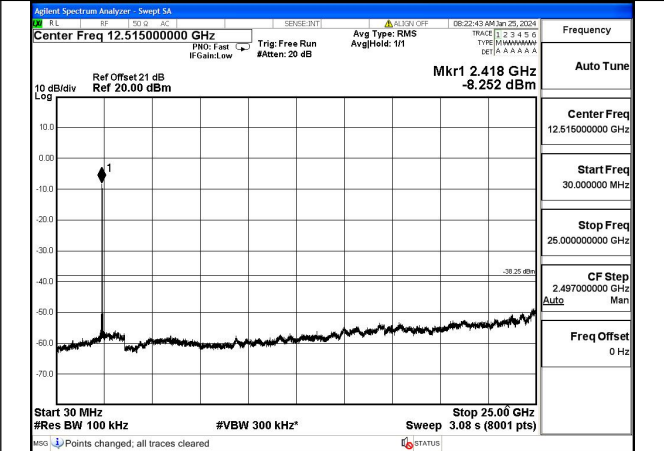

Test Mode: 802.11ax HE40

Mode:802.11ax HE40 Frequency:2422MHz Ant:Chain0

Mode:802.11ax HE40 Frequency:2437MHz Ant:Chain0

Mode:802.11ax HE40 Frequency:2452MHz Ant:Chain0

Mode:802.11ax HE40 Frequency:2422MHz Ant:Chain1