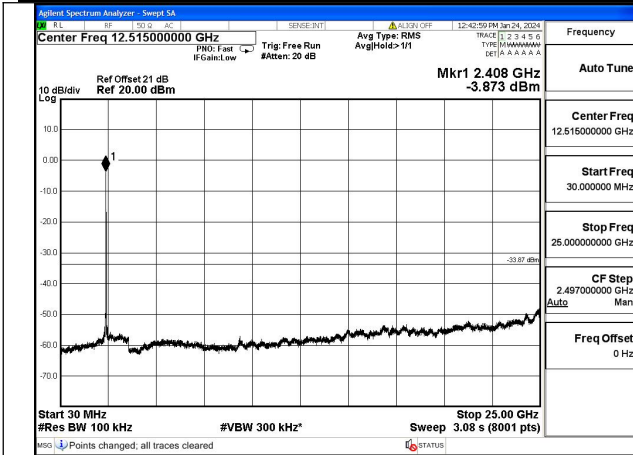

Mode:802.11n HT20 Frequency:2412MHz Ant:Chain1

Mode:802.11n HT20 Frequency:2437MHz Ant:Chain1

Mode:802.11n HT20 Frequency:2462MHz Ant:Chain1

Test Mode: 802.11ax HE20

Mode:802.11ax HE20 Frequency:2412MHz Ant:Chain0