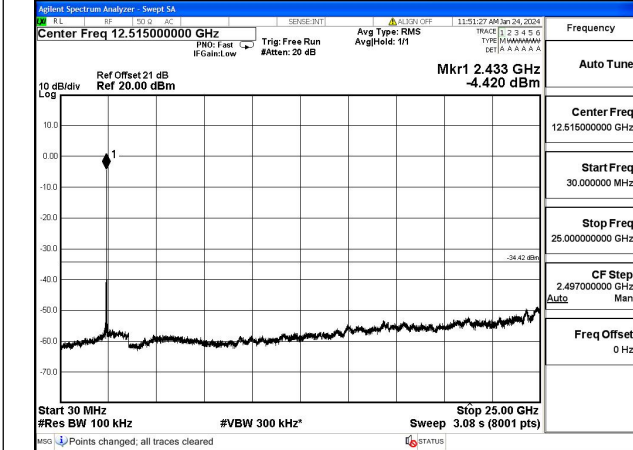

Mode:802.11n HT20 Frequency:2437MHz Ant:Chain1