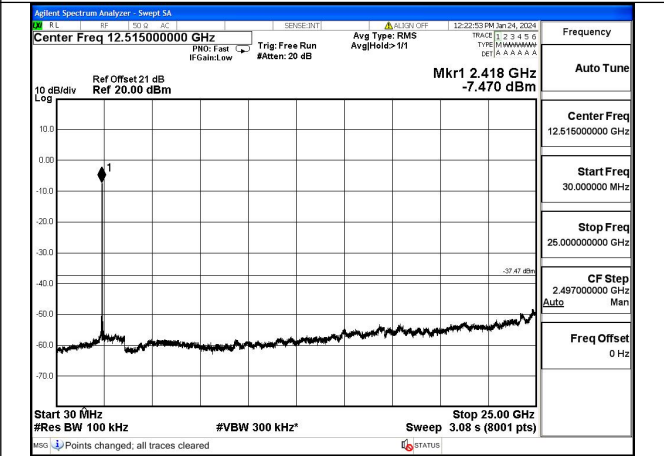

Mode:802.11n HT40 Frequency:2422MHz Ant:Chain1