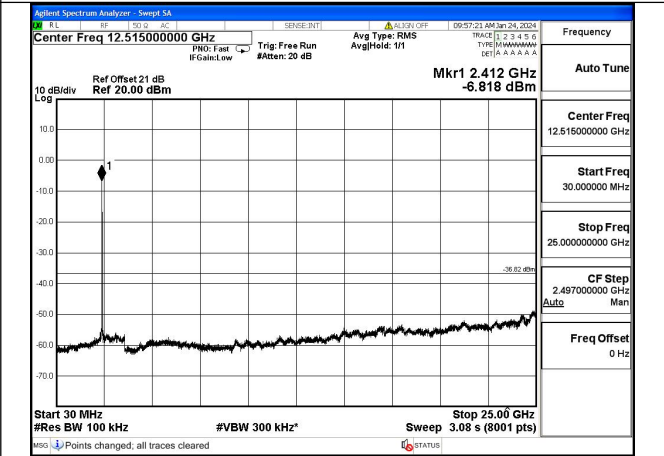

Test Mode: 802.11g

Mode:802.11g Frequency:2412MHz Ant:Chain0

Mode:802.11g Frequency:2437MHz Ant:Chain0

Mode:802.11g Frequency:2462MHz Ant:Chain0

Mode:802.11g Frequency:2412MHz Ant:Chain1

Mode:802.11g Frequency:2437MHz Ant:Chain1