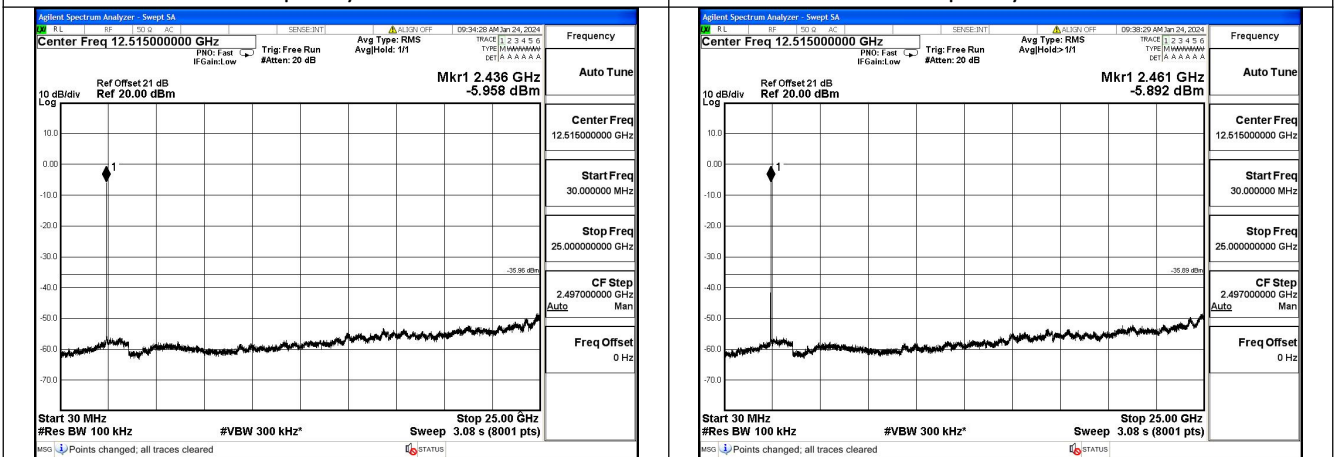

Mode:802.11ax HE40 Tone:484T Frequency:2437MHz
Ant:Chain1

Mode:802.11ax HE40 Tone:484T Frequency:2452MHz
Ant:Chain1

Conducted Out of band emission measurement

Test Mode: 802.11b

Mode:802.11b Frequency:2412MHz Ant:Chain0

Mode:802.11b Frequency:2437MHz Ant:Chain0

Mode:802.11b Frequency:2462MHz Ant:Chain0

Mode:802.11b Frequency:2412MHz Ant:Chain1

Mode:802.11b Frequency:2437MHz Ant:Chain1

Mode:802.11b Frequency:2462MHz Ant:Chain1