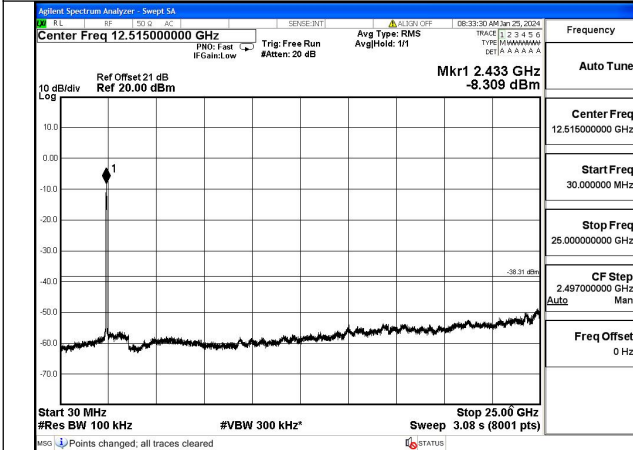

Test Mode: 802.11ax HE40

Mode:802.11ax HE40 Frequency:2422MHz Ant:Chain0

Mode:802.11ax HE40 Frequency:2437MHz Ant:Chain0

Mode:802.11ax HE40 Frequency:2452MHz Ant:Chain0

Mode:802.11ax HE40 Frequency:2422MHz Ant:Chain1