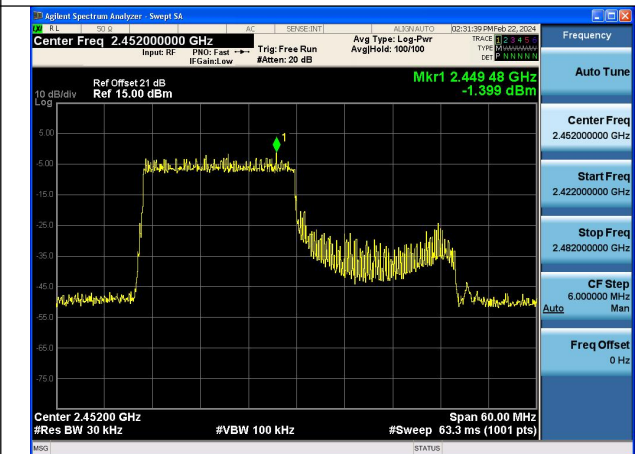

Mode:802.11ax HE40 Tone:242T Frequency:2422MHz
Ant:Chain0

Mode:802.11ax HE40 Tone:242T Frequency:2437MHz
Ant:Chain0

Mode:802.11ax HE40 Tone:242T Frequency:2452MHz
Ant:Chain0

Mode:802.11ax HE40 Tone:242T Frequency:2422MHz
Ant:Chain1

Mode:802.11ax HE40 Tone:242T Frequency:2437MHz
Ant:Chain1

Mode:802.11ax HE40 Tone:242T Frequency:2452MHz
Ant:Chain1