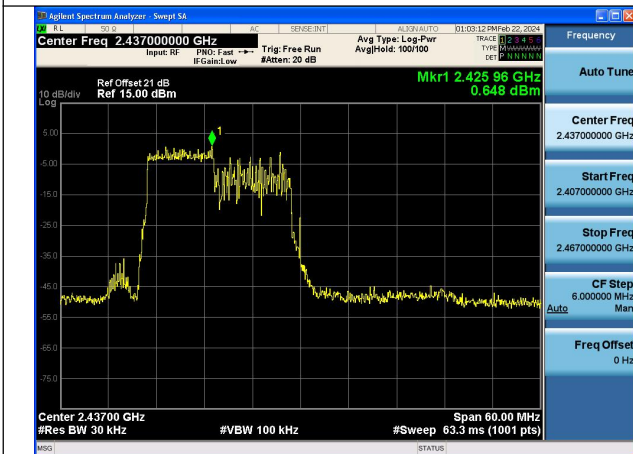

Mode:802.11ax HE40 Tone:52T Frequency:2422MHz
Ant:Chain0

Mode:802.11ax HE40 Tone:52T Frequency:2437MHz
Ant:Chain0

Mode:802.11ax HE40 Tone:52T Frequency:2452MHz
Ant:Chain0

Mode:802.11ax HE40 Tone:52T Frequency:2422MHz
Ant:Chain1