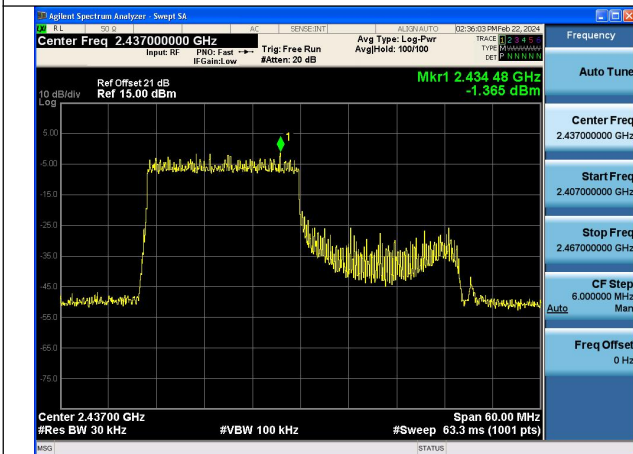

Mode:802.11ax HE40 Tone:242T Frequency:2422MHz
Ant:Chain0

Mode:802.11ax HE40 Tone:242T Frequency:2437MHz
Ant:Chain0

Mode:802.11ax HE40 Tone:242T Frequency:2452MHz
Ant:Chain0

Mode:802.11ax HE40 Tone:242T Frequency:2422MHz
Ant:Chain1

Mode:802.11ax HE40 Tone:242T Frequency:2437MHz
Ant:Chain1

Mode:802.11ax HE40 Tone:242T Frequency:2452MHz
Ant:Chain1