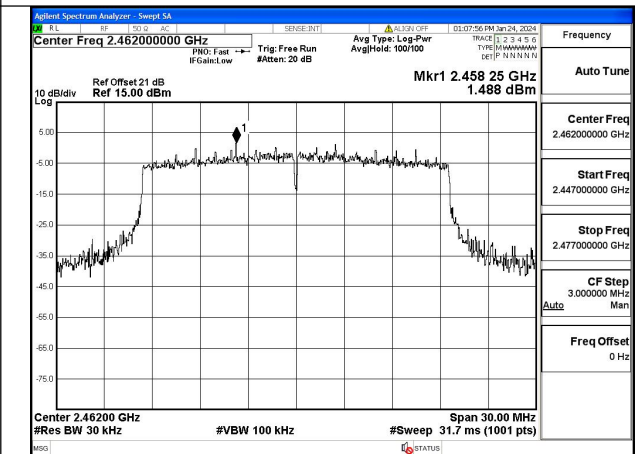

Mode:802.11ax HE20 Tone:106T Frequency:2437MHz
Ant:Chain1

Mode:802.11ax HE20 Tone:106T Frequency:2462MHz
Ant:Chain1

Mode:802.11ax HE20 Tone:242T Frequency:2412MHz
Ant:Chain0

Mode:802.11ax HE20 Tone:242T Frequency:2437MHz
Ant:Chain0

Mode:802.11ax HE20 Tone:242T Frequency:2462MHz
Ant:Chain0

Mode:802.11ax HE20 Tone:242T Frequency:2412MHz
Ant:Chain1

Mode:802.11ax HE20 Tone:242T Frequency:2437MHz
Ant:Chain1

Mode:802.11ax HE20 Tone:242T Frequency:2462MHz
Ant:Chain1