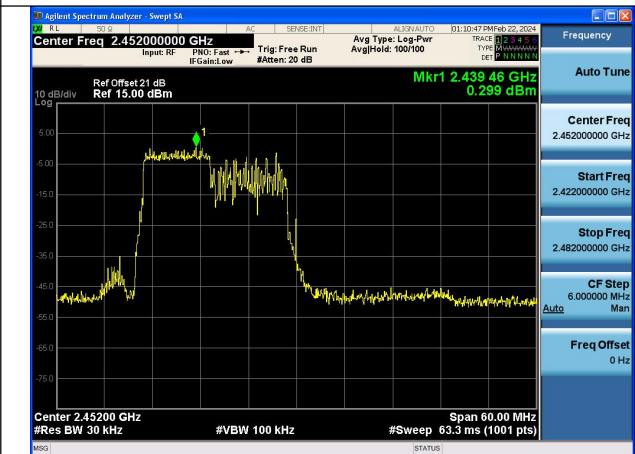

Mode:802.11ax HE40 Tone:52T Frequency:2422MHz
Ant:Chain0

Mode:802.11ax HE40 Tone:52T Frequency:2437MHz
Ant:Chain0

Mode:802.11ax HE40 Tone:52T Frequency:2452MHz
Ant:Chain0

Mode:802.11ax HE40 Tone:52T Frequency:2422MHz
Ant:Chain1

Mode:802.11ax HE40 Tone:52T Frequency:2437MHz
Ant:Chain1

Mode:802.11ax HE40 Tone:52T Frequency:2452MHz
Ant:Chain1

Mode:802.11ax HE40 Tone:106T Frequency:2422MHz
Ant:Chain0

Mode:802.11ax HE40 Tone:106T Frequency:2437MHz
Ant:Chain0