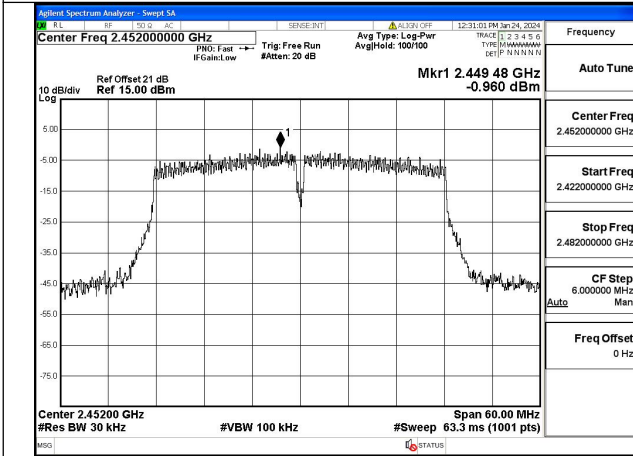

Mode:802.11n HT40 Frequency:2452MHz Ant:Chain0