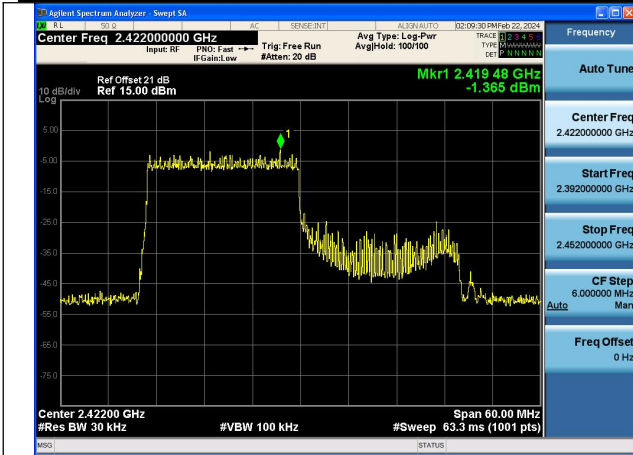

Mode:802.11ax HE40 Tone:106T Frequency:2452MHz
Ant:Chain0

Mode:802.11ax HE40 Tone:106T Frequency:2422MHz
Ant:Chain1

Mode:802.11ax HE40 Tone:106T Frequency:2437MHz
Ant:Chain1

Mode:802.11ax HE40 Tone:106T Frequency:2452MHz
Ant:Chain1

Mode:802.11ax HE40 Tone:242T Frequency:2422MHz
Ant:Chain0

Mode:802.11ax HE40 Tone:242T Frequency:2437MHz
Ant:Chain0

Mode:802.11ax HE40 Tone:242T Frequency:2452MHz
Ant:Chain0

Mode:802.11ax HE40 Tone:242T Frequency:2422MHz
Ant:Chain1