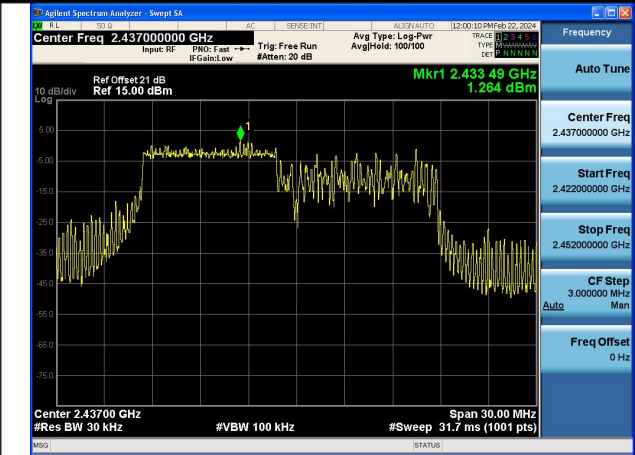

Mode:802.11ax HE20 Tone:106T Frequency:2412MHz
Ant:Chain0

Mode:802.11ax HE20 Tone:106T Frequency:2437MHz
Ant:Chain0

Mode:802.11ax HE20 Tone:106T Frequency:2462MHz
Ant:Chain0

Mode:802.11ax HE20 Tone:106T Frequency:2412MHz
Ant:Chain1

Mode:802.11ax HE20 Tone:106T Frequency:2437MHz
Ant:Chain1

Mode:802.11ax HE20 Tone:106T Frequency:2462MHz
Ant:Chain1

Mode:802.11ax HE20 Tone:242T Frequency:2412MHz
Ant:Chain0

Mode:802.11ax HE20 Tone:242T Frequency:2437MHz
Ant:Chain0