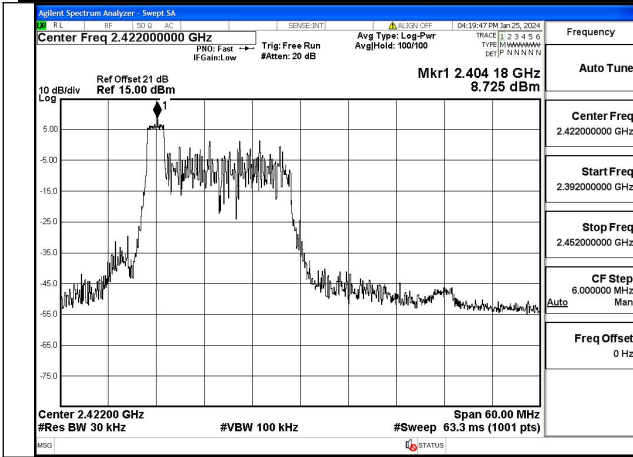

Mode:802.11ax HE40 Tone:26T Frequency:2422MHz
Ant:Chain0