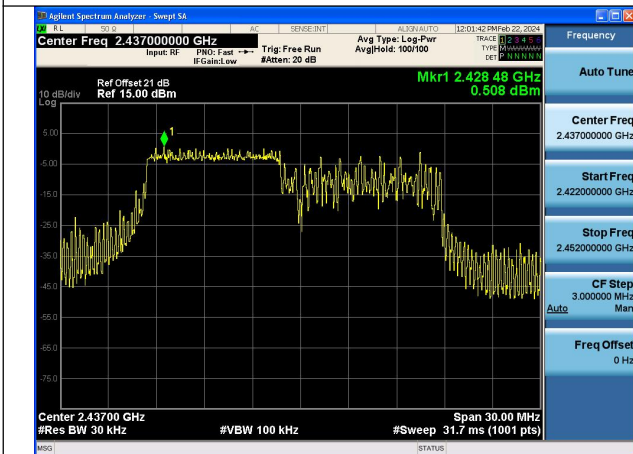

Mode:802.11ax HE20 Tone:106T Frequency:2412MHz
Ant:Chain0

Mode:802.11ax HE20 Tone:106T Frequency:2437MHz
Ant:Chain0

Mode:802.11ax HE20 Tone:106T Frequency:2462MHz
Ant:Chain0

Mode:802.11ax HE20 Tone:106T Frequency:2412MHz
Ant:Chain1

Mode:802.11ax HE20 Tone:106T Frequency:2437MHz
Ant:Chain1

Mode:802.11ax HE20 Tone:106T Frequency:2462MHz
Ant:Chain1

Mode:802.11ax HE20 Tone:242T Frequency:2412MHz
Ant:Chain0

Mode:802.11ax HE20 Tone:242T Frequency:2437MHz
Ant:Chain0