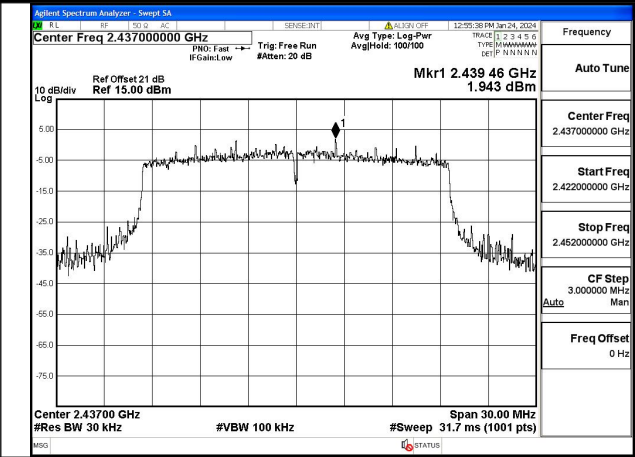

Mode:802.11ax HE20 Tone:106T Frequency:2412MHz
Ant:Chain0

Mode:802.11ax HE20 Tone:106T Frequency:2437MHz
Ant:Chain0

Mode:802.11ax HE20 Tone:106T Frequency:2462MHz
Ant:Chain0

Mode:802.11ax HE20 Tone:106T Frequency:2412MHz
Ant:Chain1

Mode:802.11ax HE20 Tone:106T Frequency:2437MHz
Ant:Chain1

Mode:802.11ax HE20 Tone:106T Frequency:2462MHz
Ant:Chain1

Mode:802.11ax HE20 Tone:242T Frequency:2412MHz
Ant:Chain0

Mode:802.11ax HE20 Tone:242T Frequency:2437MHz
Ant:Chain0