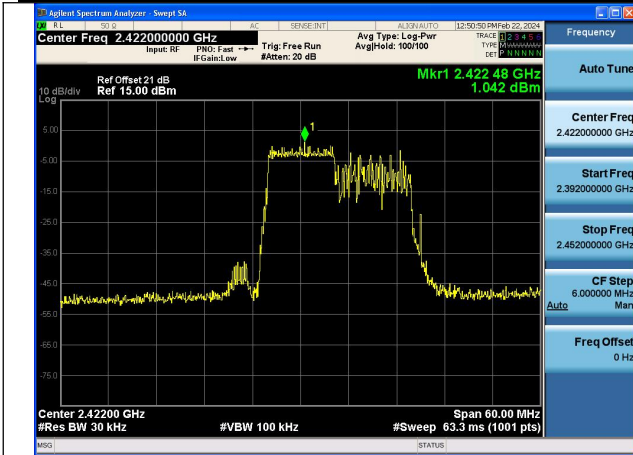

Mode:802.11ax HE40 Tone:26T Frequency:2452MHz
Ant:Chain0

Mode:802.11ax HE40 Tone:26T Frequency:2422MHz
Ant:Chain1

Mode:802.11ax HE40 Tone:26T Frequency:2437MHz
Ant:Chain1

Mode:802.11ax HE40 Tone:26T Frequency:2452MHz
Ant:Chain1

Mode:802.11ax HE40 Tone:52T Frequency:2422MHz
Ant:Chain0

Mode:802.11ax HE40 Tone:52T Frequency:2437MHz
Ant:Chain0

Mode:802.11ax HE40 Tone:52T Frequency:2452MHz
Ant:Chain0

Mode:802.11ax HE40 Tone:52T Frequency:2422MHz
Ant:Chain1