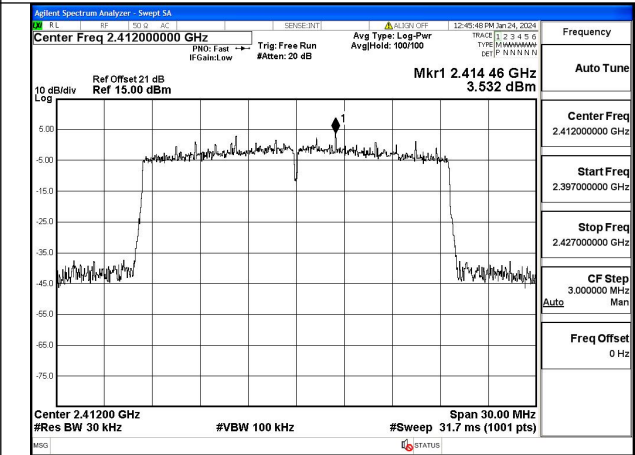

Mode:802.11ax HE20 Tone:242T Frequency:2412MHz
Ant:Chain1