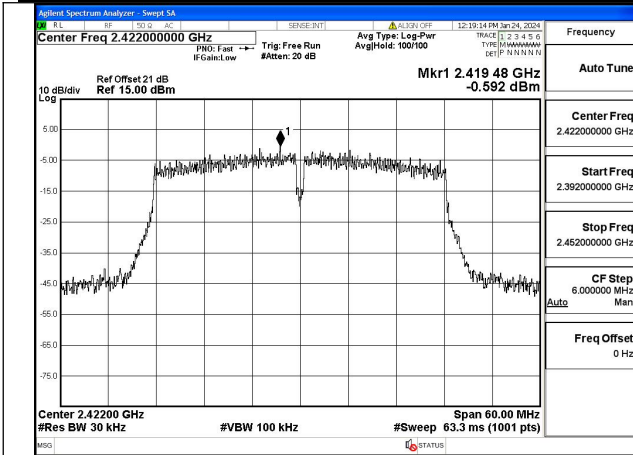

Mode:802.11n HT40 Frequency:2422MHz Ant:Chain0