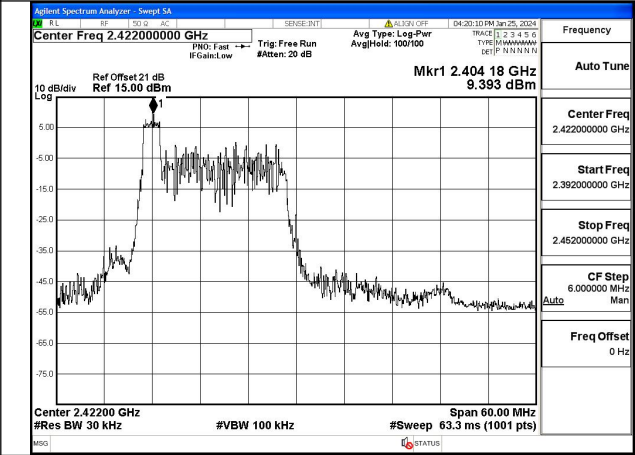

Mode:802.11n HT40 Frequency:2437MHz Ant:Chain1

Mode:802.11n HT40 Frequency:2452MHz Ant:Chain1

Test Mode: 802.11ax HE40

Mode:802.11ax HE40 Tone:26T Frequency:2422MHz
Ant:Chain0

Mode:802.11ax HE40 Tone:26T Frequency:2437MHz
Ant:Chain0

Mode:802.11ax HE40 Tone:26T Frequency:2452MHz
Ant:Chain0

Mode:802.11ax HE40 Tone:26T Frequency:2422MHz
Ant:Chain1

Mode:802.11ax HE40 Tone:26T Frequency:2437MHz
Ant:Chain1

Mode:802.11ax HE40 Tone:26T Frequency:2452MHz
Ant:Chain1