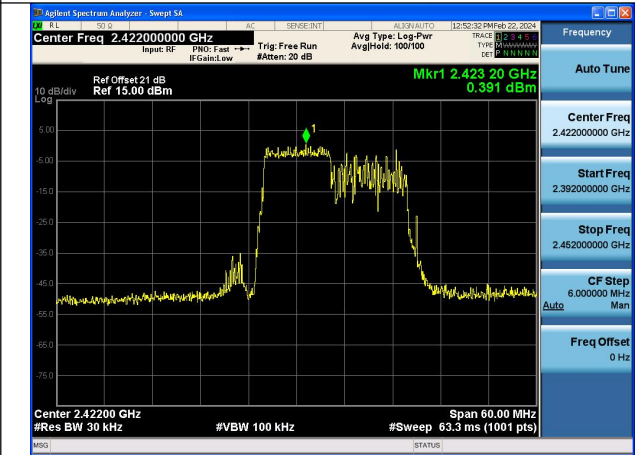

Mode:802.11ax HE40 Tone:26T Frequency:2452MHz
Ant:Chain0

Mode:802.11ax HE40 Tone:26T Frequency:2422MHz
Ant:Chain1

Mode:802.11ax HE40 Tone:26T Frequency:2437MHz
Ant:Chain1

Mode:802.11ax HE40 Tone:26T Frequency:2452MHz
Ant:Chain1

Mode:802.11ax HE40 Tone:52T Frequency:2422MHz
Ant:Chain0

Mode:802.11ax HE40 Tone:52T Frequency:2437MHz
Ant:Chain0

Mode:802.11ax HE40 Tone:52T Frequency:2452MHz
Ant:Chain0

Mode:802.11ax HE40 Tone:52T Frequency:2422MHz
Ant:Chain1