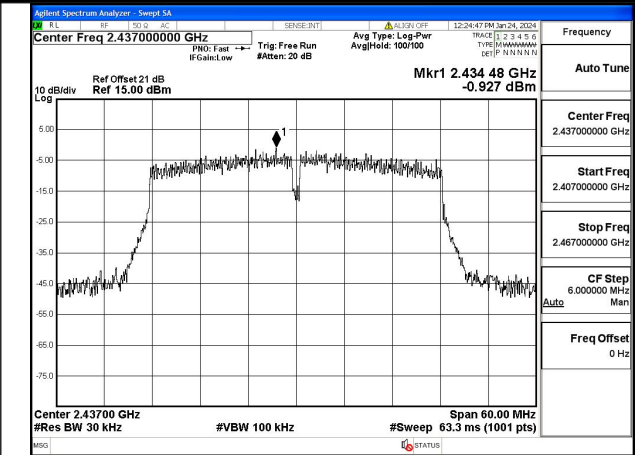

Mode:802.11n HT40 Frequency:2437MHz Ant:Chain0