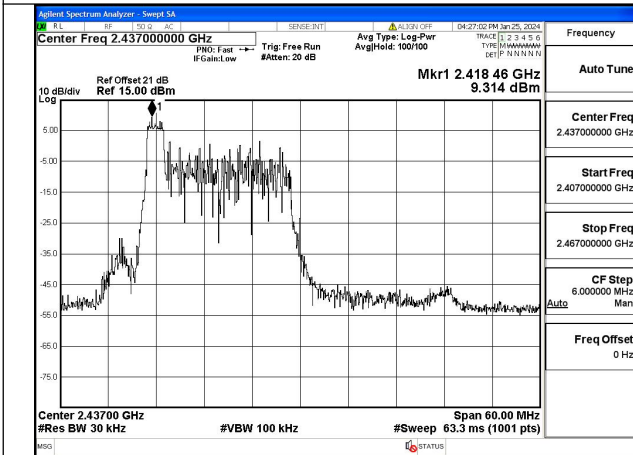

Mode:802.11n HT40 Frequency:2437MHz Ant:Chain1

Mode:802.11n HT40 Frequency:2452MHz Ant:Chain1

Test Mode: 802.11ax HE40

Mode:802.11ax HE40 Tone:26T Frequency:2422MHz
Ant:Chain0

Mode:802.11ax HE40 Tone:26T Frequency:2437MHz
Ant:Chain0

Mode:802.11ax HE40 Tone:26T Frequency:2452MHz
Ant:Chain0

Mode:802.11ax HE40 Tone:26T Frequency:2422MHz
Ant:Chain1

Mode:802.11ax HE40 Tone:26T Frequency:2437MHz
Ant:Chain1

Mode:802.11ax HE40 Tone:26T Frequency:2452MHz
Ant:Chain1