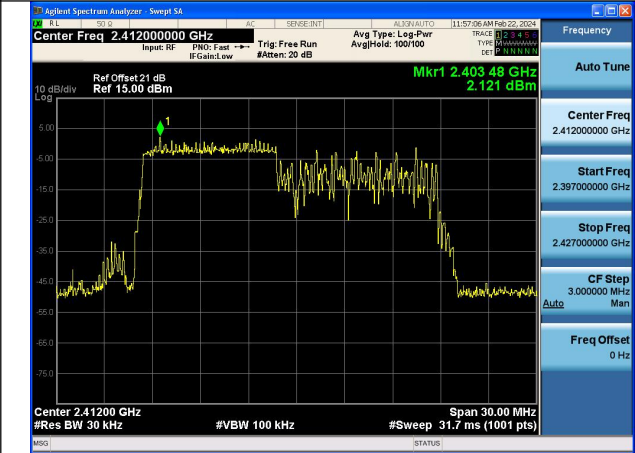

Mode:802.11ax HE20 Tone:106T Frequency:2412MHz
Ant:Chain0

Mode:802.11ax HE20 Tone:106T Frequency:2437MHz
Ant:Chain0

Mode:802.11ax HE20 Tone:106T Frequency:2462MHz
Ant:Chain0

Mode:802.11ax HE20 Tone:106T Frequency:2412MHz
Ant:Chain1

Mode:802.11ax HE20 Tone:106T Frequency:2437MHz
Ant:Chain1

Mode:802.11ax HE20 Tone:106T Frequency:2462MHz
Ant:Chain1

Mode:802.11ax HE20 Tone:242T Frequency:2412MHz
Ant:Chain0

Mode:802.11ax HE20 Tone:242T Frequency:2437MHz
Ant:Chain0