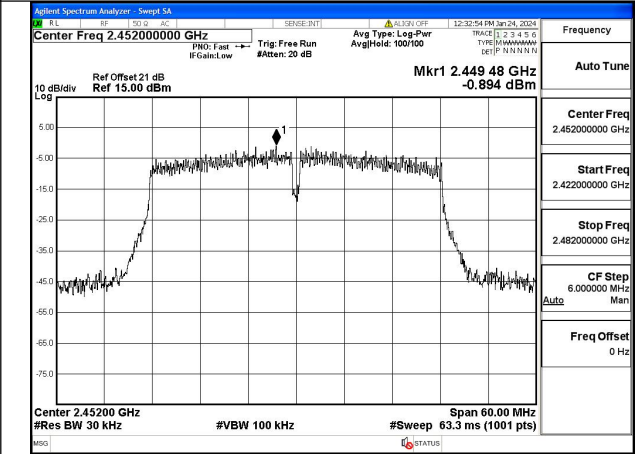

Test Mode: 802.11n HT40

Mode:802.11n HT40 Frequency:2422MHz Ant:Chain0

Mode:802.11n HT40 Frequency:2437MHz Ant:Chain0

Mode:802.11n HT40 Frequency:2452MHz Ant:Chain0

Mode:802.11n HT40 Frequency:2422MHz Ant:Chain1