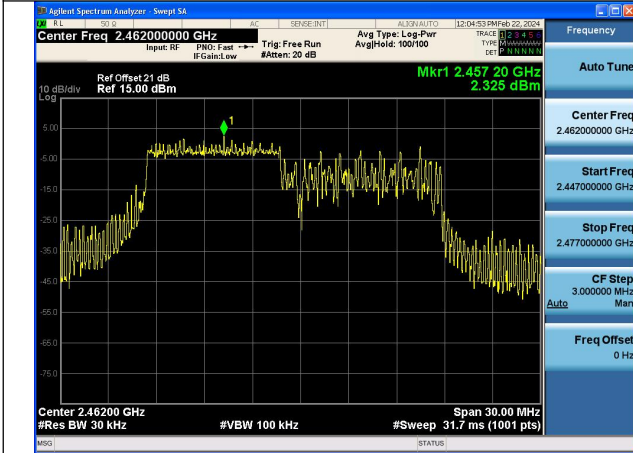

Mode:802.11ax HE20 Tone:106T Frequency:2412MHz
Ant:Chain0

Mode:802.11ax HE20 Tone:106T Frequency:2437MHz
Ant:Chain0

Mode:802.11ax HE20 Tone:106T Frequency:2462MHz
Ant:Chain0

Mode:802.11ax HE20 Tone:106T Frequency:2412MHz
Ant:Chain1

Mode:802.11ax HE20 Tone:106T Frequency:2437MHz
Ant:Chain1

Mode:802.11ax HE20 Tone:106T Frequency:2462MHz
Ant:Chain1

Mode:802.11ax HE20 Tone:242T Frequency:2412MHz
Ant:Chain0

Mode:802.11ax HE20 Tone:242T Frequency:2437MHz
Ant:Chain0