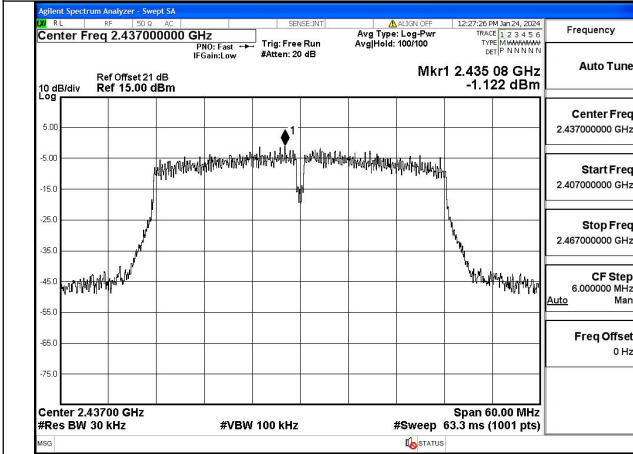

Test Mode: 802.11n HT40

Mode:802.11n HT40 Frequency:2422MHz Ant:Chain0

Mode:802.11n HT40 Frequency:2437MHz Ant:Chain0

Mode:802.11n HT40 Frequency:2452MHz Ant:Chain0

Mode:802.11n HT40 Frequency:2422MHz Ant:Chain1