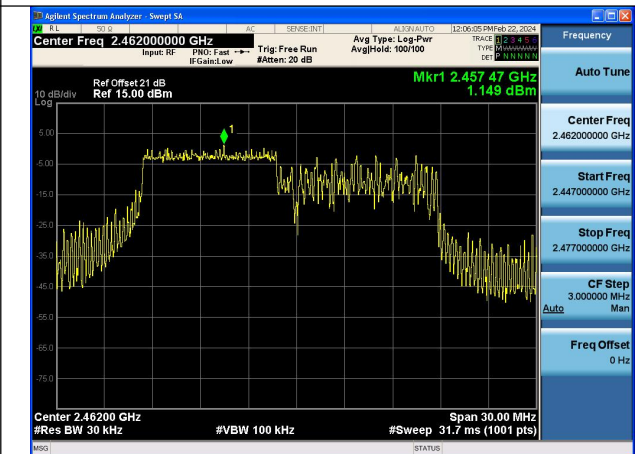

Mode:802.11ax HE20 Tone:106T Frequency:2412MHz
Ant:Chain0

Mode:802.11ax HE20 Tone:106T Frequency:2437MHz
Ant:Chain0

Mode:802.11ax HE20 Tone:106T Frequency:2462MHz
Ant:Chain0

Mode:802.11ax HE20 Tone:106T Frequency:2412MHz
Ant:Chain1

Mode:802.11ax HE20 Tone:106T Frequency:2437MHz
Ant:Chain1

Mode:802.11ax HE20 Tone:106T Frequency:2462MHz
Ant:Chain1

Mode:802.11ax HE20 Tone:242T Frequency:2412MHz
Ant:Chain0

Mode:802.11ax HE20 Tone:242T Frequency:2437MHz
Ant:Chain0