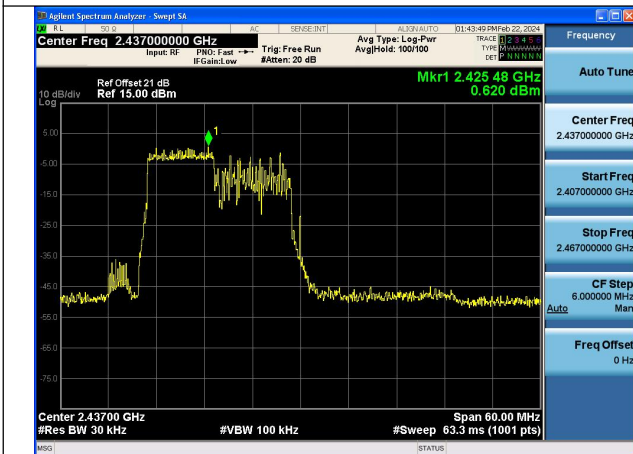

Mode:802.11ax HE40 Tone:106T Frequency:2437MHz
Ant:Chain1