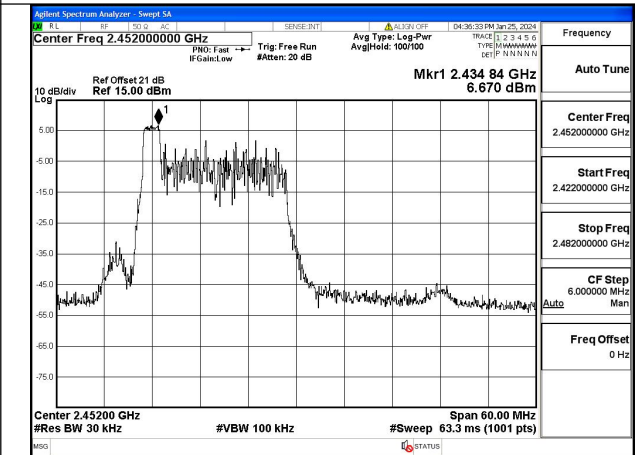

Mode:802.11n HT40 Frequency:2437MHz Ant:Chain1

Mode:802.11n HT40 Frequency:2452MHz Ant:Chain1

Test Mode: 802.11ax HE40

Mode:802.11ax HE40 Tone:26T Frequency:2422MHz
Ant:Chain0

Mode:802.11ax HE40 Tone:26T Frequency:2437MHz
Ant:Chain0

Mode:802.11ax HE40 Tone:26T Frequency:2452MHz
Ant:Chain0

Mode:802.11ax HE40 Tone:26T Frequency:2422MHz
Ant:Chain1

Mode:802.11ax HE40 Tone:26T Frequency:2437MHz
Ant:Chain1

Mode:802.11ax HE40 Tone:26T Frequency:2452MHz
Ant:Chain1