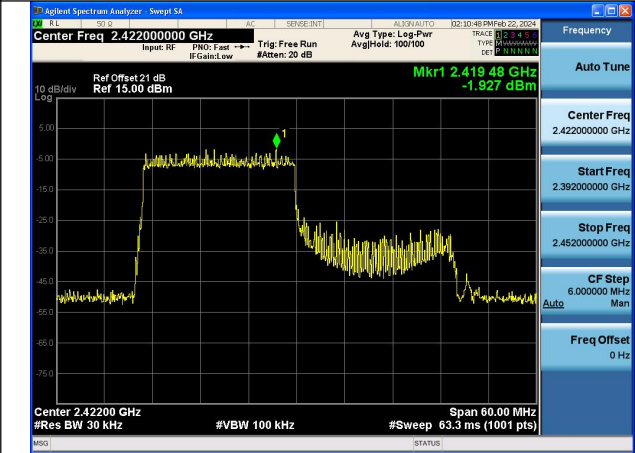

Mode:802.11ax HE40 Tone:106T Frequency:2452MHz
Ant:Chain0

Mode:802.11ax HE40 Tone:106T Frequency:2422MHz
Ant:Chain1

Mode:802.11ax HE40 Tone:106T Frequency:2437MHz
Ant:Chain1

Mode:802.11ax HE40 Tone:106T Frequency:2452MHz
Ant:Chain1

Mode:802.11ax HE40 Tone:242T Frequency:2422MHz
Ant:Chain0

Mode:802.11ax HE40 Tone:242T Frequency:2437MHz
Ant:Chain0

Mode:802.11ax HE40 Tone:242T Frequency:2452MHz
Ant:Chain0

Mode:802.11ax HE40 Tone:242T Frequency:2422MHz
Ant:Chain1