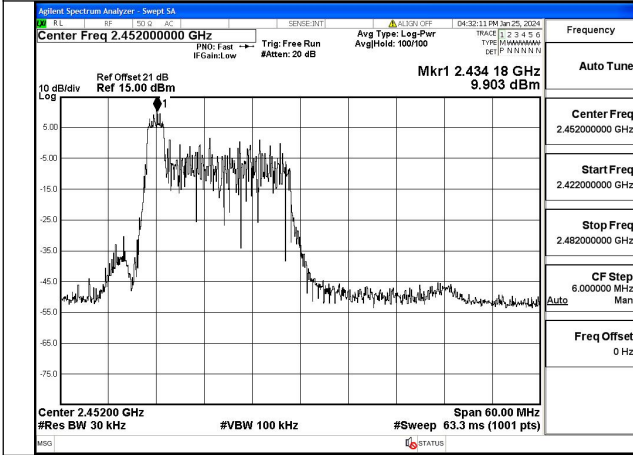

Mode:802.11n HT40 Frequency:2437MHz Ant:Chain1

Mode:802.11n HT40 Frequency:2452MHz Ant:Chain1

Test Mode: 802.11ax HE40

Mode:802.11ax HE40 Tone:26T Frequency:2422MHz
Ant:Chain0

Mode:802.11ax HE40 Tone:26T Frequency:2437MHz
Ant:Chain0

Mode:802.11ax HE40 Tone:26T Frequency:2452MHz
Ant:Chain0

Mode:802.11ax HE40 Tone:26T Frequency:2422MHz
Ant:Chain1

Mode:802.11ax HE40 Tone:26T Frequency:2437MHz
Ant:Chain1

Mode:802.11ax HE40 Tone:26T Frequency:2452MHz
Ant:Chain1