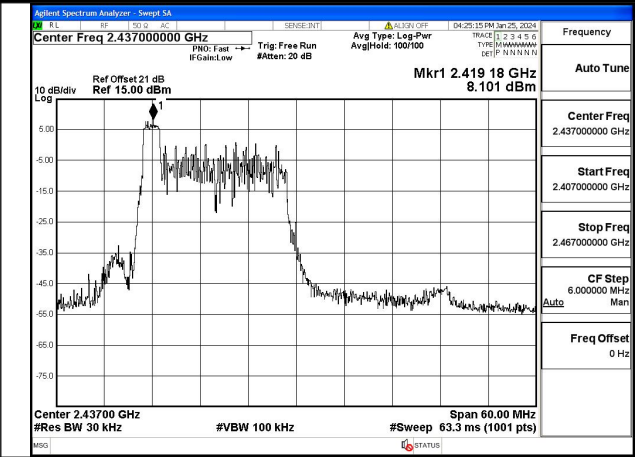

Mode:802.11ax HE40 Tone:26T Frequency:2437MHz
Ant:Chain0