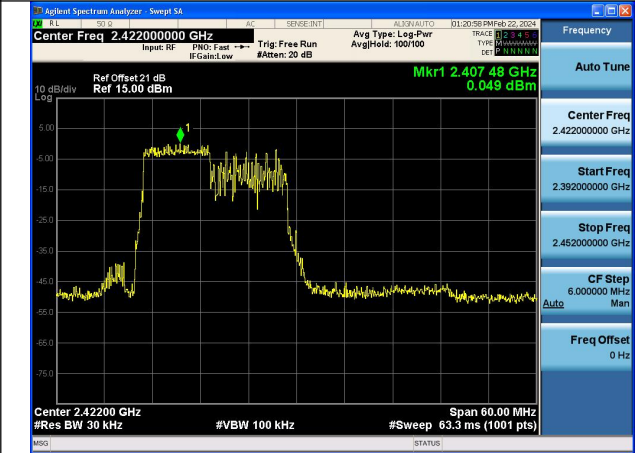

Mode:802.11ax HE40 Tone:52T Frequency:2437MHz
Ant:Chain1

Mode:802.11ax HE40 Tone:52T Frequency:2452MHz
Ant:Chain1

Mode:802.11ax HE40 Tone:106T Frequency:2422MHz
Ant:Chain0

Mode:802.11ax HE40 Tone:106T Frequency:2437MHz
Ant:Chain0

Mode:802.11ax HE40 Tone:106T Frequency:2452MHz
Ant:Chain0

Mode:802.11ax HE40 Tone:106T Frequency:2422MHz
Ant:Chain1

Mode:802.11ax HE40 Tone:106T Frequency:2437MHz
Ant:Chain1

Mode:802.11ax HE40 Tone:106T Frequency:2452MHz
Ant:Chain1