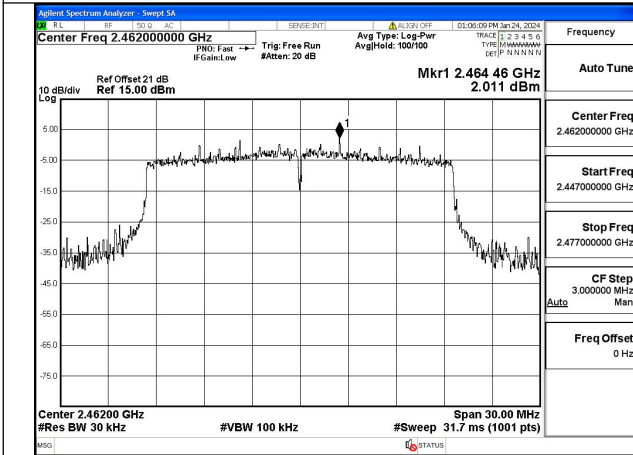

Mode:802.11ax HE20 Tone:106T Frequency:2437MHz
Ant:Chain1

Mode:802.11ax HE20 Tone:106T Frequency:2462MHz
Ant:Chain1

Mode:802.11ax HE20 Tone:242T Frequency:2412MHz
Ant:Chain0

Mode:802.11ax HE20 Tone:242T Frequency:2437MHz
Ant:Chain0

Mode:802.11ax HE20 Tone:242T Frequency:2462MHz
Ant:Chain0

Mode:802.11ax HE20 Tone:242T Frequency:2412MHz
Ant:Chain1

Mode:802.11ax HE20 Tone:242T Frequency:2437MHz
Ant:Chain1

Mode:802.11ax HE20 Tone:242T Frequency:2462MHz
Ant:Chain1