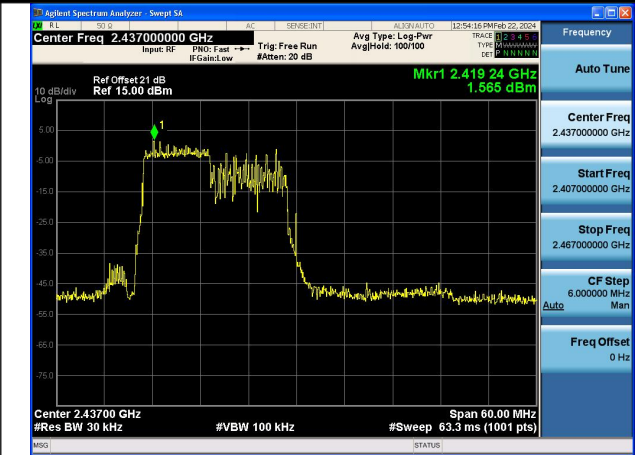

Mode:802.11ax HE40 Tone:26T Frequency:2452MHz
Ant:Chain0

Mode:802.11ax HE40 Tone:26T Frequency:2422MHz
Ant:Chain1

Mode:802.11ax HE40 Tone:26T Frequency:2437MHz
Ant:Chain1

Mode:802.11ax HE40 Tone:26T Frequency:2452MHz
Ant:Chain1

Mode:802.11ax HE40 Tone:52T Frequency:2422MHz
Ant:Chain0

Mode:802.11ax HE40 Tone:52T Frequency:2437MHz
Ant:Chain0

Mode:802.11ax HE40 Tone:52T Frequency:2452MHz
Ant:Chain0

Mode:802.11ax HE40 Tone:52T Frequency:2422MHz
Ant:Chain1