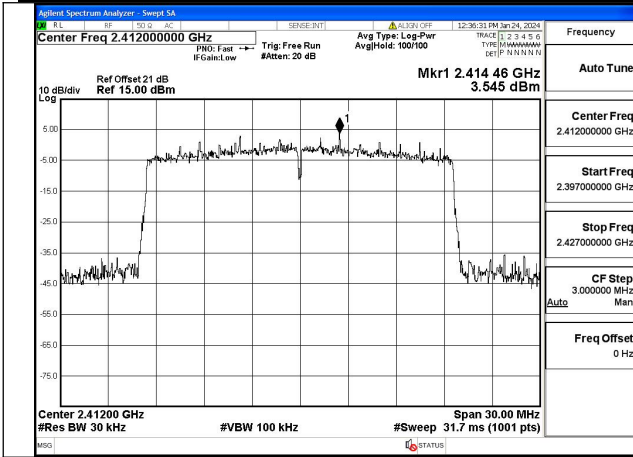

Mode:802.11ax HE20 Tone:106T Frequency:2412MHz
Ant:Chain0

Mode:802.11ax HE20 Tone:106T Frequency:2437MHz
Ant:Chain0

Mode:802.11ax HE20 Tone:106T Frequency:2462MHz
Ant:Chain0

Mode:802.11ax HE20 Tone:106T Frequency:2412MHz
Ant:Chain1

Mode:802.11ax HE20 Tone:106T Frequency:2437MHz
Ant:Chain1

Mode:802.11ax HE20 Tone:106T Frequency:2462MHz
Ant:Chain1

Mode:802.11ax HE20 Tone:242T Frequency:2412MHz
Ant:Chain0

Mode:802.11ax HE20 Tone:242T Frequency:2437MHz
Ant:Chain0