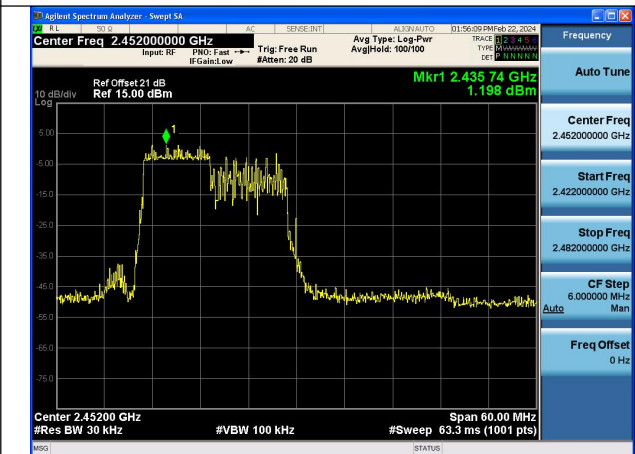

Mode:802.11ax HE40 Tone:52T Frequency:2437MHz
Ant:Chain1

Mode:802.11ax HE40 Tone:52T Frequency:2452MHz
Ant:Chain1

Mode:802.11ax HE40 Tone:106T Frequency:2422MHz
Ant:Chain0

Mode:802.11ax HE40 Tone:106T Frequency:2437MHz
Ant:Chain0

Mode:802.11ax HE40 Tone:106T Frequency:2452MHz
Ant:Chain0

Mode:802.11ax HE40 Tone:106T Frequency:2422MHz
Ant:Chain1

Mode:802.11ax HE40 Tone:106T Frequency:2437MHz
Ant:Chain1

Mode:802.11ax HE40 Tone:106T Frequency:2452MHz
Ant:Chain1