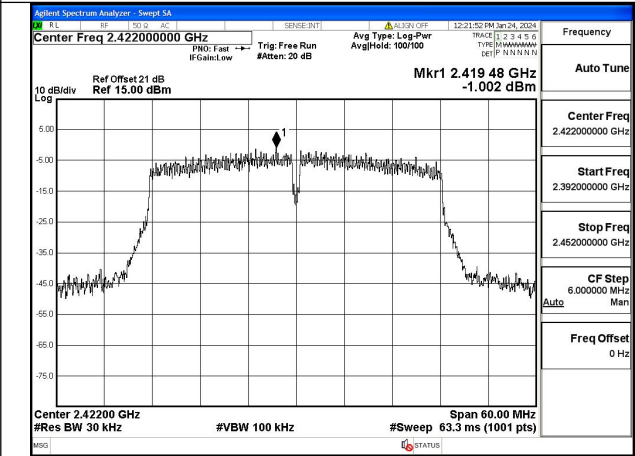

Mode:802.11n HT40 Frequency:2422MHz Ant:Chain1