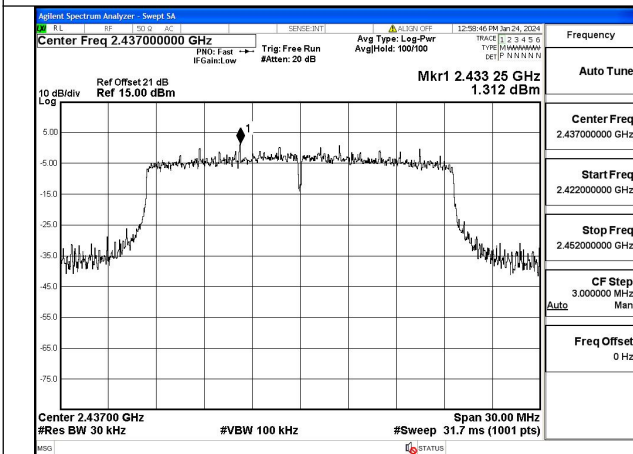

Mode:802.11ax HE20 Tone:106T Frequency:2437MHz
Ant:Chain1

Mode:802.11ax HE20 Tone:106T Frequency:2462MHz
Ant:Chain1

Mode:802.11ax HE20 Tone:242T Frequency:2412MHz
Ant:Chain0

Mode:802.11ax HE20 Tone:242T Frequency:2437MHz
Ant:Chain0

Mode:802.11ax HE20 Tone:242T Frequency:2462MHz
Ant:Chain0

Mode:802.11ax HE20 Tone:242T Frequency:2412MHz
Ant:Chain1

Mode:802.11ax HE20 Tone:242T Frequency:2437MHz
Ant:Chain1

Mode:802.11ax HE20 Tone:242T Frequency:2462MHz
Ant:Chain1