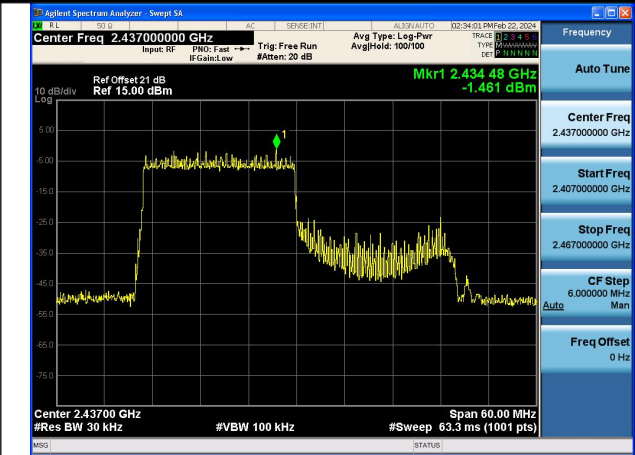

Mode:802.11ax HE40 Tone:106T Frequency:2452MHz
Ant:Chain0

Mode:802.11ax HE40 Tone:106T Frequency:2422MHz
Ant:Chain1

Mode:802.11ax HE40 Tone:106T Frequency:2437MHz
Ant:Chain1

Mode:802.11ax HE40 Tone:106T Frequency:2452MHz
Ant:Chain1

Mode:802.11ax HE40 Tone:242T Frequency:2422MHz
Ant:Chain0

Mode:802.11ax HE40 Tone:242T Frequency:2437MHz
Ant:Chain0

Mode:802.11ax HE40 Tone:242T Frequency:2452MHz
Ant:Chain0

Mode:802.11ax HE40 Tone:242T Frequency:2422MHz
Ant:Chain1