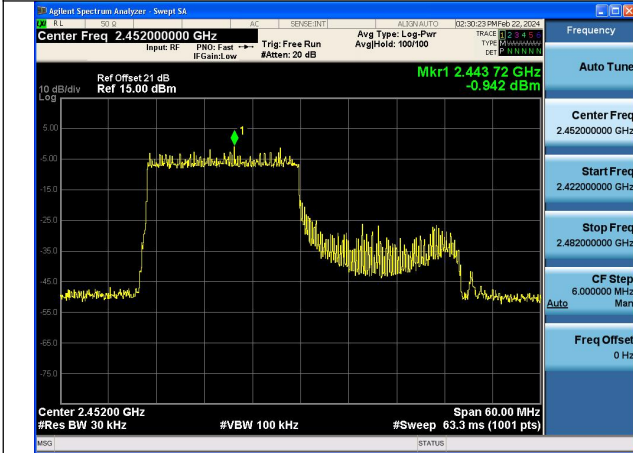

Mode:802.11ax HE40 Tone:106T Frequency:2452MHz
Ant:Chain0

Mode:802.11ax HE40 Tone:106T Frequency:2422MHz
Ant:Chain1

Mode:802.11ax HE40 Tone:106T Frequency:2437MHz
Ant:Chain1

Mode:802.11ax HE40 Tone:106T Frequency:2452MHz
Ant:Chain1

Mode:802.11ax HE40 Tone:242T Frequency:2422MHz
Ant:Chain0

Mode:802.11ax HE40 Tone:242T Frequency:2437MHz
Ant:Chain0

Mode:802.11ax HE40 Tone:242T Frequency:2452MHz
Ant:Chain0

Mode:802.11ax HE40 Tone:242T Frequency:2422MHz
Ant:Chain1