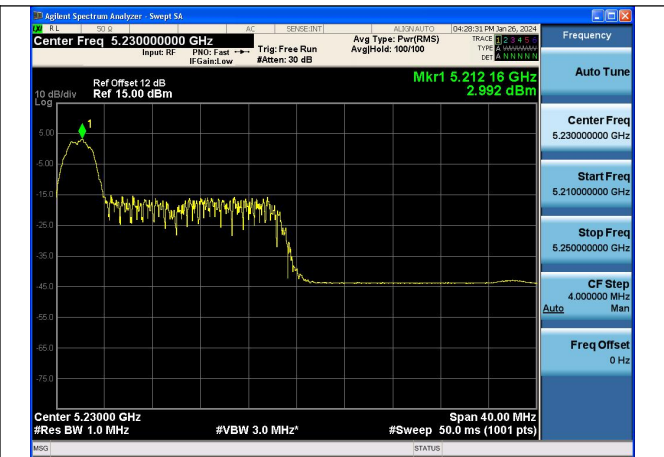

Mode:802.11ax HE40 Tone:26T Frequency:5230MHz
Ant:Chain0