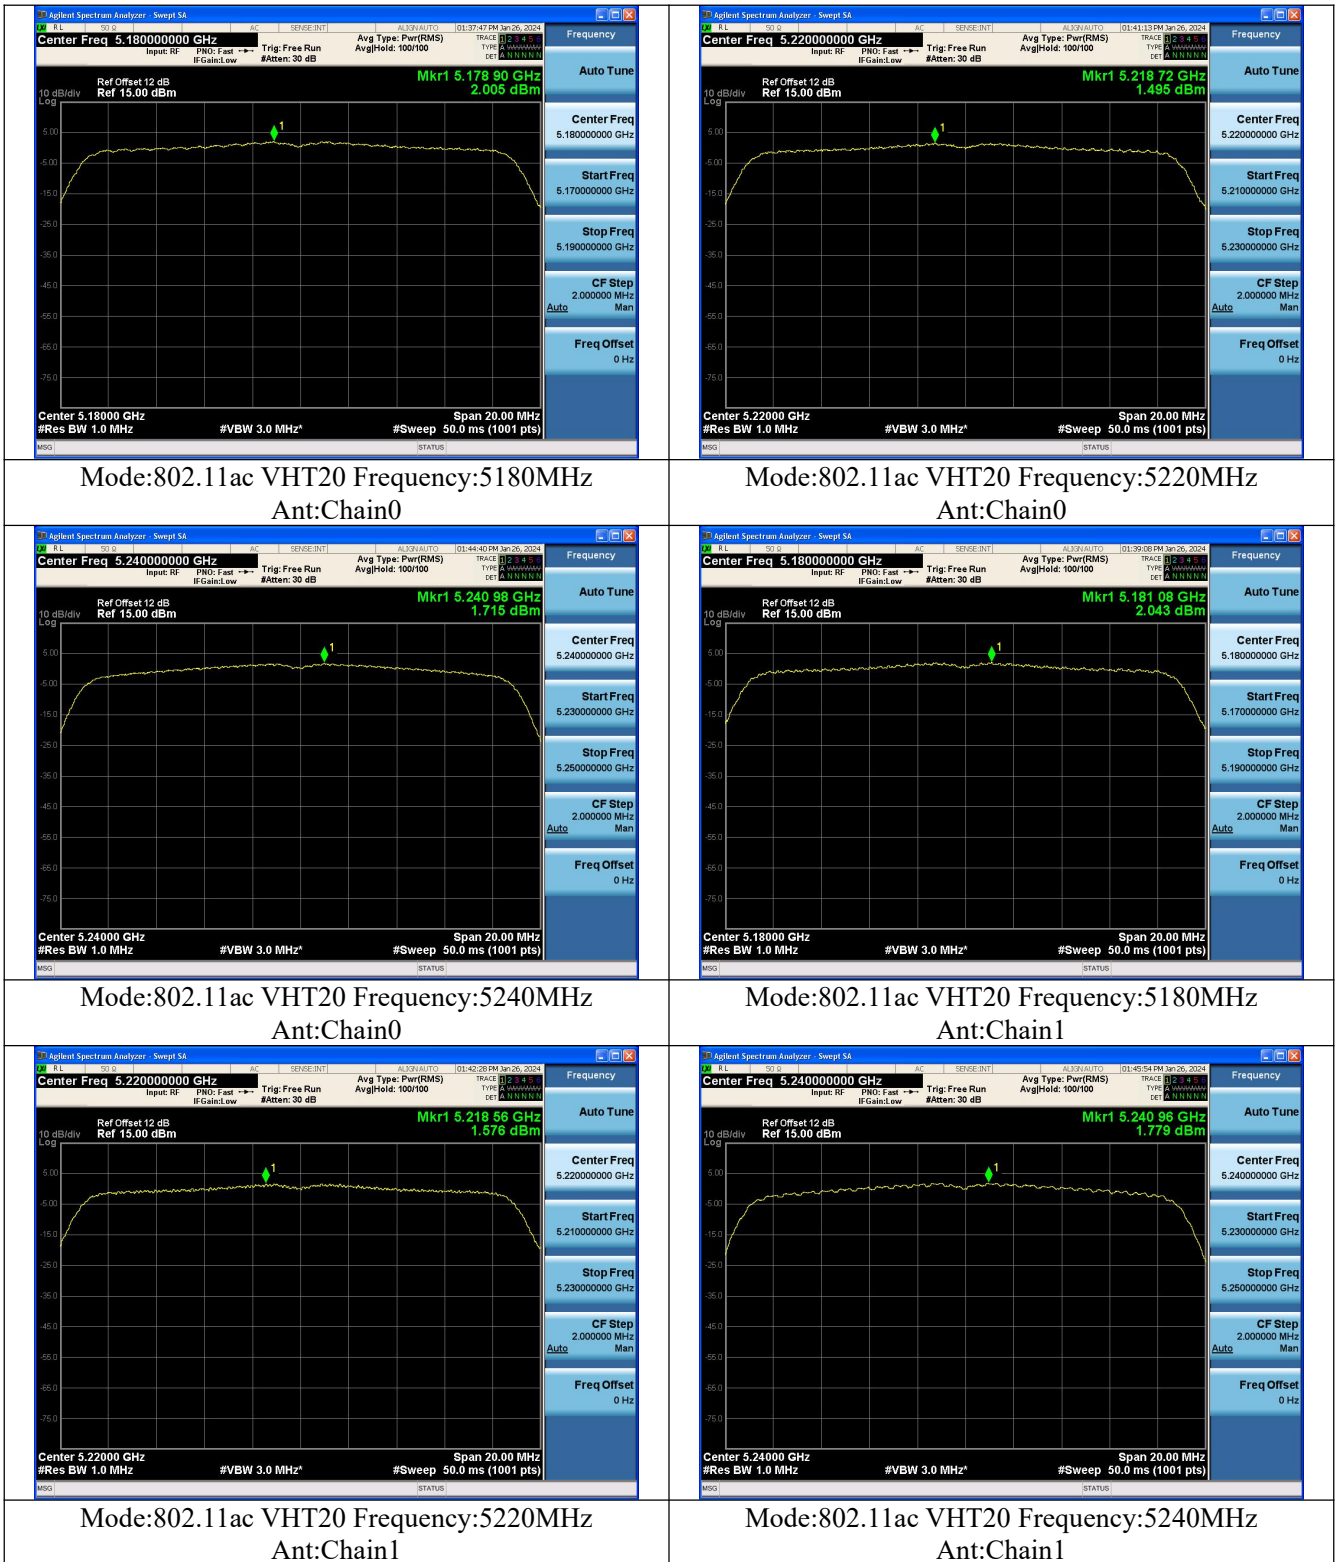

Test Mode: 802.11ac VHT20

Test Mode: 802.11ax HE20

Mode:802.11ax HE20 Tone:26T Frequency:5180MHz
Ant:Chain0

Mode:802.11ax HE20 Tone:26T Frequency:5220MHz
Ant:Chain0

Mode:802.11ax HE20 Tone:26T Frequency:5240MHz
Ant:Chain0

Mode:802.11ax HE20 Tone:26T Frequency:5180MHz
Ant:Chain1

Mode:802.11ax HE20 Tone:26T Frequency:5220MHz
Ant:Chain1

Mode:802.11ax HE20 Tone:26T Frequency:5240MHz
Ant:Chain1

Mode:802.11ax HE20 Tone:52T Frequency:5180MHz
Ant:Chain0

Mode:802.11ax HE20 Tone:52T Frequency:5220MHz
Ant:Chain0

Mode:802.11ax HE20 Tone:52T Frequency:5240MHz
Ant:Chain0

Mode:802.11ax HE20 Tone:52T Frequency:5180MHz
Ant:Chain1

Mode:802.11ax HE20 Tone:52T Frequency:5220MHz
Ant:Chain1