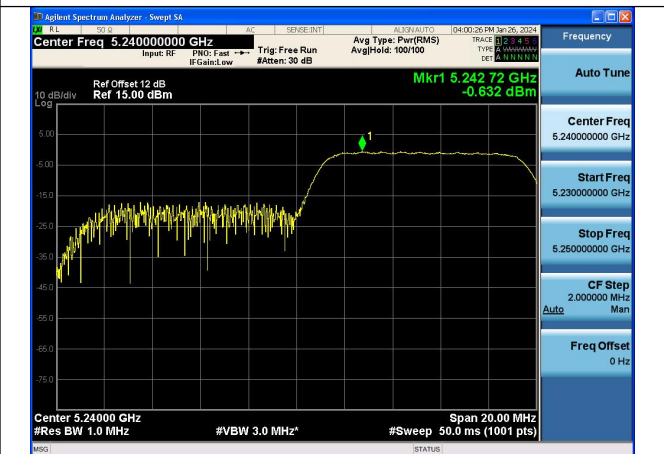

Mode:802.11ax HE20 Tone:52T Frequency:5240MHz
Ant:Chain1

Mode:802.11ax HE20 Tone:106T Frequency:5180MHz
Ant:Chain0

Mode:802.11ax HE20 Tone:106T Frequency:5220MHz
Ant:Chain0

Mode:802.11ax HE20 Tone:106T Frequency:5240MHz
Ant:Chain0

Mode:802.11ax HE20 Tone:106T Frequency:5180MHz
Ant:Chain1

Mode:802.11ax HE20 Tone:106T Frequency:5220MHz
Ant:Chain1

Mode:802.11ax HE20 Tone:106T Frequency:5240MHz
Ant:Chain1

Mode:802.11ax HE20 Tone:242T Frequency:5180MHz
Ant:Chain0