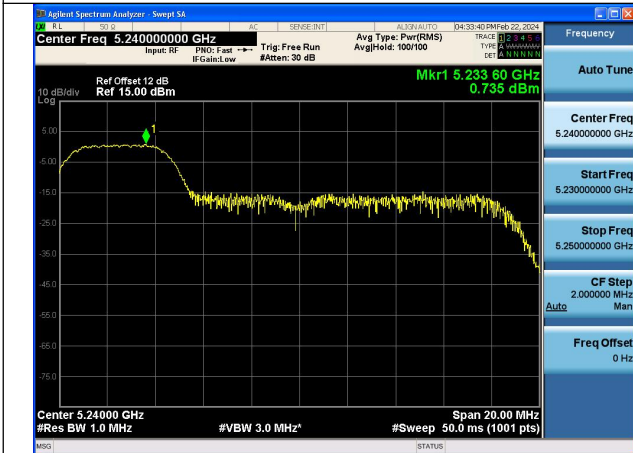

Mode:802.11ax HE20 Tone:26T Frequency:5180MHz
Ant:Chain1

Mode:802.11ax HE20 Tone:26T Frequency:5220MHz
Ant:Chain1

Mode:802.11ax HE20 Tone:26T Frequency:5240MHz
Ant:Chain1

Mode:802.11ax HE20 Tone:52T Frequency:5180MHz
Ant:Chain0

Mode:802.11ax HE20 Tone:52T Frequency:5220MHz
Ant:Chain0

Mode:802.11ax HE20 Tone:52T Frequency:5240MHz
Ant:Chain0

Mode:802.11ax HE20 Tone:52T Frequency:5180MHz
Ant:Chain1

Mode:802.11ax HE20 Tone:52T Frequency:5220MHz
Ant:Chain1

Mode:802.11ax HE20 Tone:52T Frequency:5240MHz
Ant:Chain1

Mode:802.11ax HE20 Tone:106T Frequency:5180MHz
Ant:Chain0

Mode:802.11ax HE20 Tone:106T Frequency:5220MHz
Ant:Chain0

Mode:802.11ax HE20 Tone:106T Frequency:5240MHz
Ant:Chain0