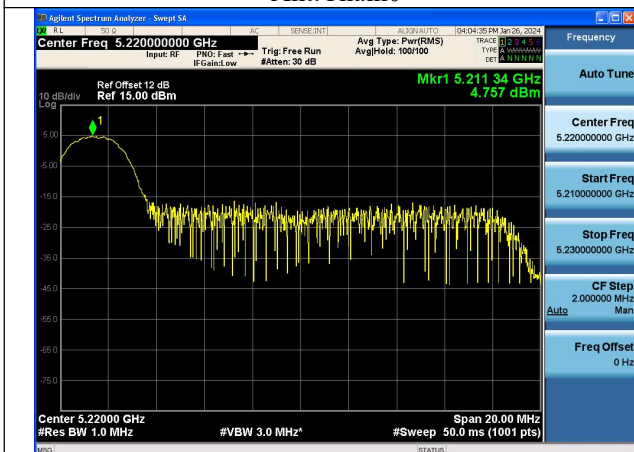

Test Mode: 802.11ac VHT20

Test Mode: 802.11ax HE20

Mode:802.11ax HE20 Tone:26T Frequency:5180MHz
Ant:Chain0

Mode:802.11ax HE20 Tone:26T Frequency:5220MHz
Ant:Chain0

Mode:802.11ax HE20 Tone:26T Frequency:5240MHz
Ant:Chain0

Mode:802.11ax HE20 Tone:26T Frequency:5180MHz
Ant:Chain1

Mode:802.11ax HE20 Tone:26T Frequency:5220MHz
Ant:Chain1

Mode:802.11ax HE20 Tone:26T Frequency:5240MHz
Ant:Chain1

Mode:802.11ax HE20 Tone:52T Frequency:5180MHz
Ant:Chain0