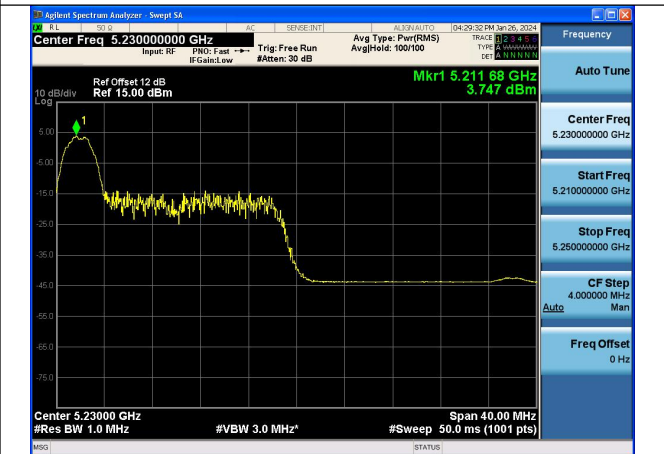

Mode:802.11ac VHT40 Frequency:5230MHz
Ant:Chain1

Test Mode: 802.11ax HE40

Mode:802.11ax HE40 Tone:26T Frequency:5190MHz
Ant:Chain0

Mode:802.11ax HE40 Tone:26T Frequency:5230MHz
Ant:Chain0

Mode:802.11ax HE40 Tone:26T Frequency:5190MHz
Ant:Chain1

Mode:802.11ax HE40 Tone:26T Frequency:5230MHz
Ant:Chain1