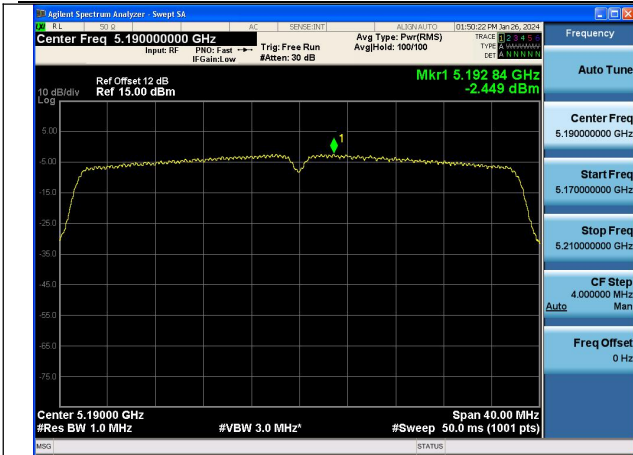

Mode:802.11ac VHT40 Frequency:5190MHz
Ant:Chain1