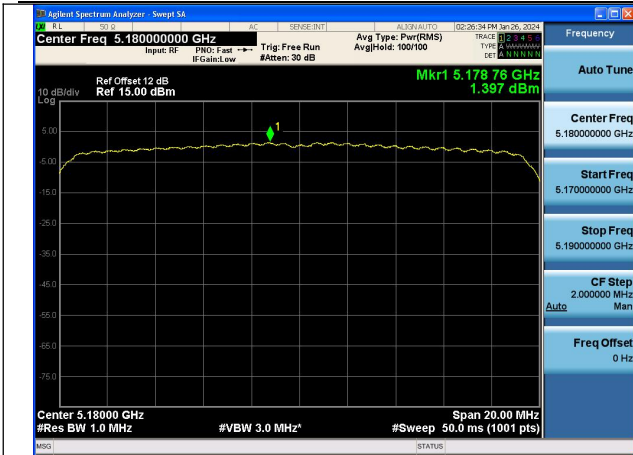

Mode:802.11ax HE20 Tone:52T Frequency:5220MHz
Ant:Chain0

Mode:802.11ax HE20 Tone:52T Frequency:5240MHz
Ant:Chain0

Mode:802.11ax HE20 Tone:52T Frequency:5180MHz
Ant:Chain1

Mode:802.11ax HE20 Tone:52T Frequency:5220MHz
Ant:Chain1

Mode:802.11ax HE20 Tone:52T Frequency:5240MHz
Ant:Chain1

Mode:802.11ax HE20 Tone:106T Frequency:5180MHz
Ant:Chain0

Mode:802.11ax HE20 Tone:106T Frequency:5220MHz
Ant:Chain0

Mode:802.11ax HE20 Tone:106T Frequency:5240MHz
Ant:Chain0

Mode:802.11ax HE20 Tone:106T Frequency:5180MHz
Ant:Chain1

Mode:802.11ax HE20 Tone:106T Frequency:5220MHz
Ant:Chain1

Mode:802.11ax HE20 Tone:106T Frequency:5240MHz
Ant:Chain1

Mode:802.11ax HE20 Tone:242T Frequency:5180MHz
Ant:Chain0