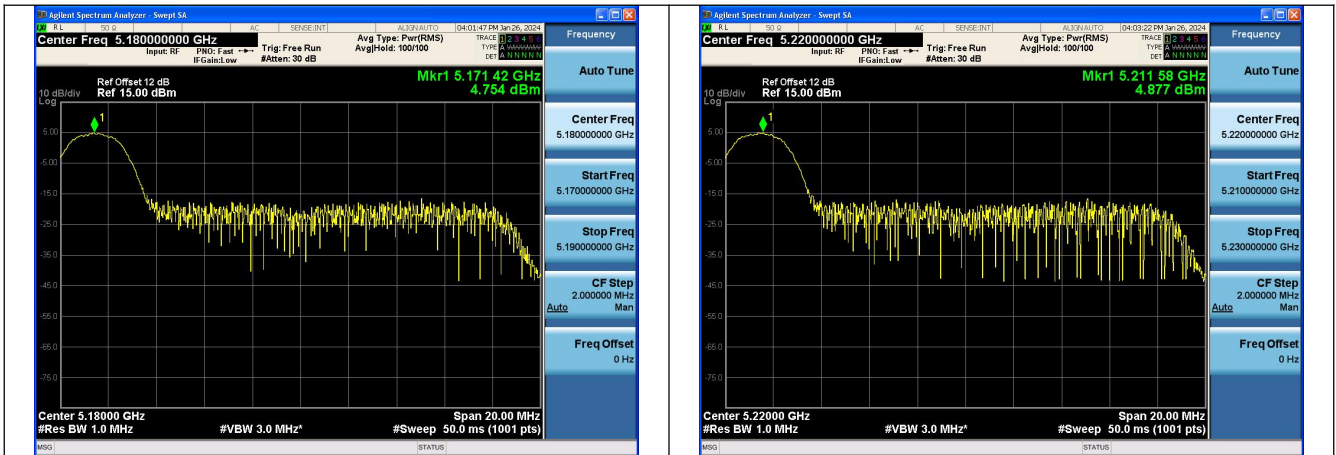

Test Mode: 802.11ac VHT20

Test Mode: 802.11ax HE20

Mode:802.11ax HE20 Tone:26T Frequency:5180MHz
Ant:Chain0

Mode:802.11ax HE20 Tone:26T Frequency:5220MHz
Ant:Chain0

Mode:802.11ax HE20 Tone:26T Frequency:5240MHz
Ant:Chain0

Mode:802.11ax HE20 Tone:26T Frequency:5180MHz
Ant:Chain1

Mode:802.11ax HE20 Tone:26T Frequency:5220MHz
Ant:Chain1

Mode:802.11ax HE20 Tone:26T Frequency:5240MHz
Ant:Chain1

Mode:802.11ax HE20 Tone:52T Frequency:5180MHz
Ant:Chain0

Mode:802.11ax HE20 Tone:52T Frequency:5220MHz
Ant:Chain0

Mode:802.11ax HE20 Tone:52T Frequency:5240MHz
Ant:Chain0

Mode:802.11ax HE20 Tone:52T Frequency:5180MHz
Ant:Chain1

Mode:802.11ax HE20 Tone:52T Frequency:5220MHz
Ant:Chain1