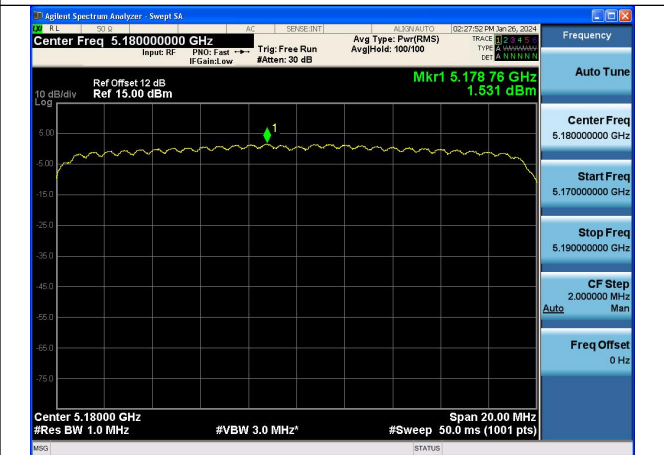

Mode:802.11ax HE20 Tone:52T Frequency:5240MHz
Ant:Chain1

Mode:802.11ax HE20 Tone:106T Frequency:5180MHz
Ant:Chain0

Mode:802.11ax HE20 Tone:106T Frequency:5220MHz
Ant:Chain0

Mode:802.11ax HE20 Tone:106T Frequency:5240MHz
Ant:Chain0

Mode:802.11ax HE20 Tone:106T Frequency:5180MHz
Ant:Chain1

Mode:802.11ax HE20 Tone:106T Frequency:5220MHz
Ant:Chain1

Mode:802.11ax HE20 Tone:106T Frequency:5240MHz
Ant:Chain1

Mode:802.11ax HE20 Tone:242T Frequency:5180MHz
Ant:Chain0

Mode:802.11ax HE20 Tone:242T Frequency:5220MHz
Ant:Chain0

Mode:802.11ax HE20 Tone:242T Frequency:5240MHz
Ant:Chain0

Mode:802.11ax HE20 Tone:242T Frequency:5180MHz
Ant:Chain1

Mode:802.11ax HE20 Tone:242T Frequency:5220MHz
Ant:Chain1