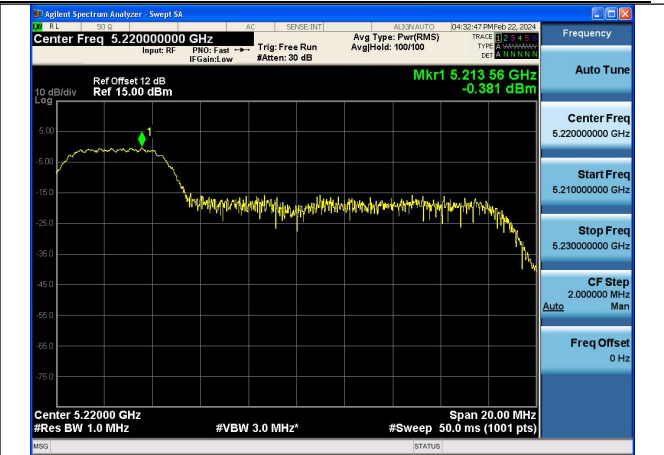

Mode:802.11ax HE20 Tone:26T Frequency:5180MHz
Ant:Chain1

Mode:802.11ax HE20 Tone:26T Frequency:5220MHz
Ant:Chain1

Mode:802.11ax HE20 Tone:26T Frequency:5240MHz
Ant:Chain1

Mode:802.11ax HE20 Tone:52T Frequency:5180MHz
Ant:Chain0

Mode:802.11ax HE20 Tone:52T Frequency:5220MHz
Ant:Chain0

Mode:802.11ax HE20 Tone:52T Frequency:5240MHz
Ant:Chain0

Mode:802.11ax HE20 Tone:52T Frequency:5180MHz
Ant:Chain1

Mode:802.11ax HE20 Tone:52T Frequency:5220MHz
Ant:Chain1

Mode:802.11ax HE20 Tone:52T Frequency:5240MHz
Ant:Chain1

Mode:802.11ax HE20 Tone:106T Frequency:5180MHz
Ant:Chain0

Mode:802.11ax HE20 Tone:106T Frequency:5220MHz
Ant:Chain0

Mode:802.11ax HE20 Tone:106T Frequency:5240MHz
Ant:Chain0