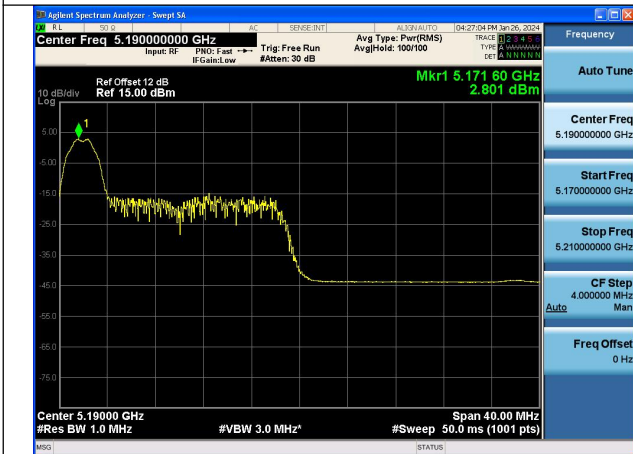

Mode:802.11ac VHT40 Frequency:5230MHz
Ant:Chain1

Test Mode: 802.11ax HE40

Mode:802.11ax HE40 Tone:26T Frequency:5190MHz
Ant:Chain0

Mode:802.11ax HE40 Tone:26T Frequency:5230MHz
Ant:Chain0

Mode:802.11ax HE40 Tone:26T Frequency:5190MHz
Ant:Chain1

Mode:802.11ax HE40 Tone:26T Frequency:5230MHz
Ant:Chain1