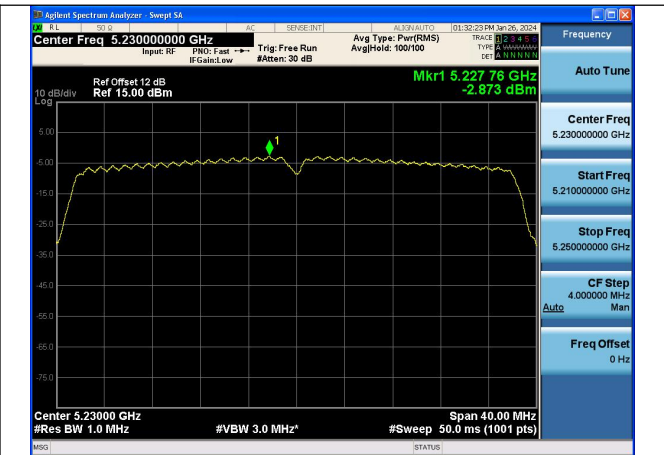

Mode:802.11ax HE20 Tone:242T Frequency:5220MHz
Ant:Chain0

Mode:802.11ax HE20 Tone:242T Frequency:5240MHz
Ant:Chain0

Mode:802.11ax HE20 Tone:242T Frequency:5180MHz
Ant:Chain1

Mode:802.11ax HE20 Tone:242T Frequency:5220MHz
Ant:Chain1

Mode:802.11ax HE20 Tone:242T Frequency:5240MHz
Ant:Chain1

Test Mode: 802.11n HT40

Mode:802.11n HT40 Frequency:5190MHz Ant:Chain0

Mode:802.11n HT40 Frequency:5230MHz Ant:Chain0

Mode:802.11n HT40 Frequency:5190MHz Ant:Chain1