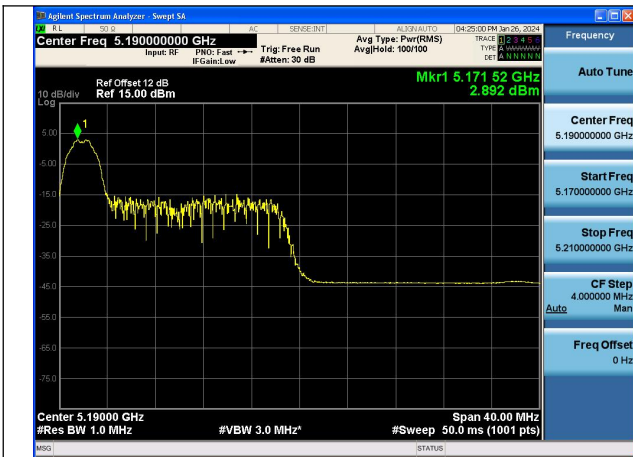

Test Mode: 802.11ax HE40

Mode:802.11ax HE40 Tone:26T Frequency:5190MHz
Ant:Chain0