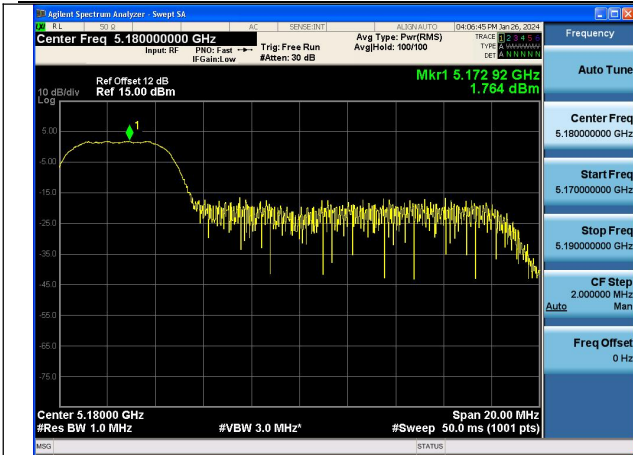

Test Mode: 802.11ac VHT20

Test Mode: 802.11ax HE20

Mode:802.11ax HE20 Tone:26T Frequency:5180MHz
Ant:Chain0

Mode:802.11ax HE20 Tone:26T Frequency:5220MHz
Ant:Chain0

Mode:802.11ax HE20 Tone:26T Frequency:5240MHz
Ant:Chain0

Mode:802.11ax HE20 Tone:26T Frequency:5180MHz
Ant:Chain1

Mode:802.11ax HE20 Tone:26T Frequency:5220MHz
Ant:Chain1

Mode:802.11ax HE20 Tone:26T Frequency:5240MHz
Ant:Chain1

Mode:802.11ax HE20 Tone:52T Frequency:5180MHz
Ant:Chain0