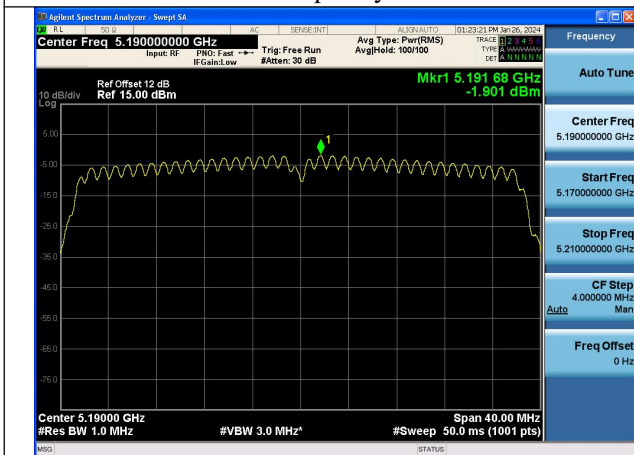

Mode:802.11n HT40 Frequency:5190MHz Ant:Chain1