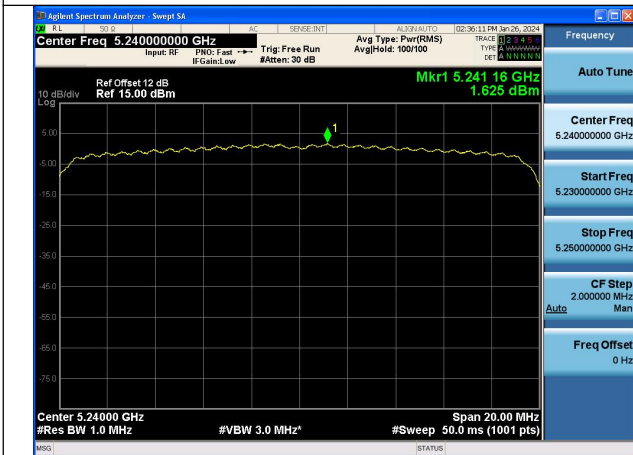

Mode:802.11ax HE20 Tone:52T Frequency:5240MHz
Ant:Chain1

Mode:802.11ax HE20 Tone:106T Frequency:5180MHz
Ant:Chain0

Mode:802.11ax HE20 Tone:106T Frequency:5220MHz
Ant:Chain0

Mode:802.11ax HE20 Tone:106T Frequency:5240MHz
Ant:Chain0

Mode:802.11ax HE20 Tone:106T Frequency:5180MHz
Ant:Chain1

Mode:802.11ax HE20 Tone:106T Frequency:5220MHz
Ant:Chain1

Mode:802.11ax HE20 Tone:106T Frequency:5240MHz
Ant:Chain1

Mode:802.11ax HE20 Tone:242T Frequency:5180MHz
Ant:Chain0

Mode:802.11ax HE20 Tone:242T Frequency:5220MHz
Ant:Chain0

Mode:802.11ax HE20 Tone:242T Frequency:5240MHz
Ant:Chain0

Mode:802.11ax HE20 Tone:242T Frequency:5180MHz
Ant:Chain1

Mode:802.11ax HE20 Tone:242T Frequency:5220MHz
Ant:Chain1