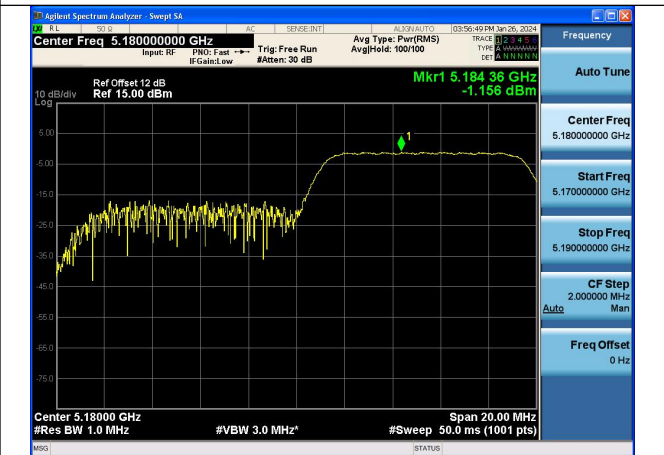

Mode:802.11ax HE20 Tone:52T Frequency:5240MHz
Ant:Chain1

Mode:802.11ax HE20 Tone:106T Frequency:5180MHz
Ant:Chain0

Mode:802.11ax HE20 Tone:106T Frequency:5220MHz
Ant:Chain0

Mode:802.11ax HE20 Tone:106T Frequency:5240MHz
Ant:Chain0

Mode:802.11ax HE20 Tone:106T Frequency:5180MHz
Ant:Chain1

Mode:802.11ax HE20 Tone:106T Frequency:5220MHz
Ant:Chain1

Mode:802.11ax HE20 Tone:106T Frequency:5240MHz
Ant:Chain1

Mode:802.11ax HE20 Tone:242T Frequency:5180MHz
Ant:Chain0