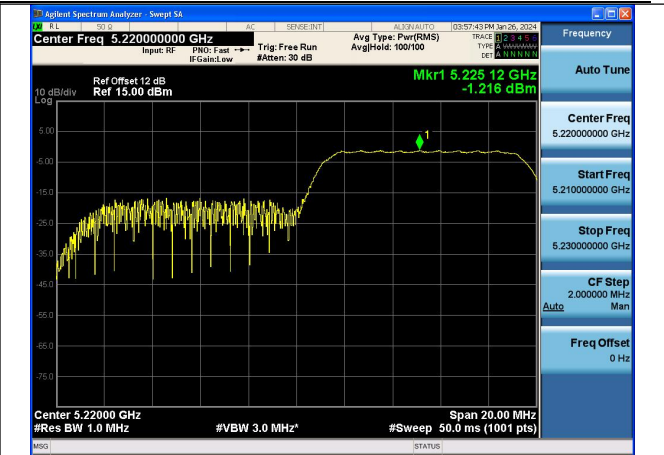

Mode:802.11ax HE20 Tone:52T Frequency:5220MHz
Ant:Chain0

Mode:802.11ax HE20 Tone:52T Frequency:5240MHz
Ant:Chain0

Mode:802.11ax HE20 Tone:52T Frequency:5180MHz
Ant:Chain1

Mode:802.11ax HE20 Tone:52T Frequency:5220MHz
Ant:Chain1

Mode:802.11ax HE20 Tone:52T Frequency:5240MHz
Ant:Chain1

Mode:802.11ax HE20 Tone:106T Frequency:5180MHz
Ant:Chain0

Mode:802.11ax HE20 Tone:106T Frequency:5220MHz
Ant:Chain0

Mode:802.11ax HE20 Tone:106T Frequency:5240MHz
Ant:Chain0