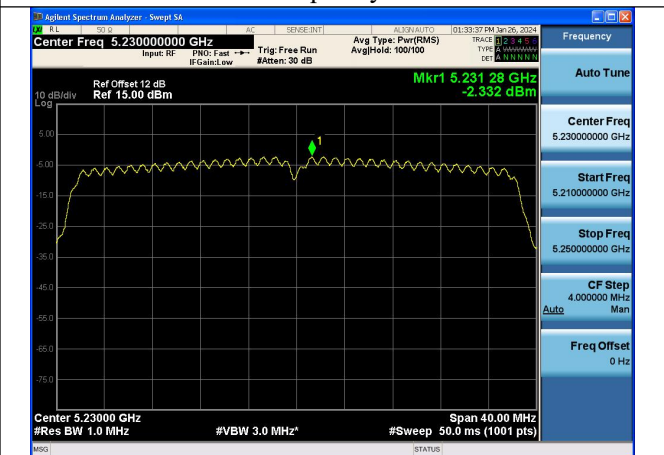

Mode:802.11ax HE20 Tone:242T Frequency:5220MHz
Ant:Chain0

Mode:802.11ax HE20 Tone:242T Frequency:5240MHz
Ant:Chain0

Mode:802.11ax HE20 Tone:242T Frequency:5180MHz
Ant:Chain1

Mode:802.11ax HE20 Tone:242T Frequency:5220MHz
Ant:Chain1

Mode:802.11ax HE20 Tone:242T Frequency:5240MHz
Ant:Chain1

Test Mode: 802.11n HT40

Mode:802.11n HT40 Frequency:5190MHz Ant:Chain0

Mode:802.11n HT40 Frequency:5230MHz Ant:Chain0

Mode:802.11n HT40 Frequency:5190MHz Ant:Chain1