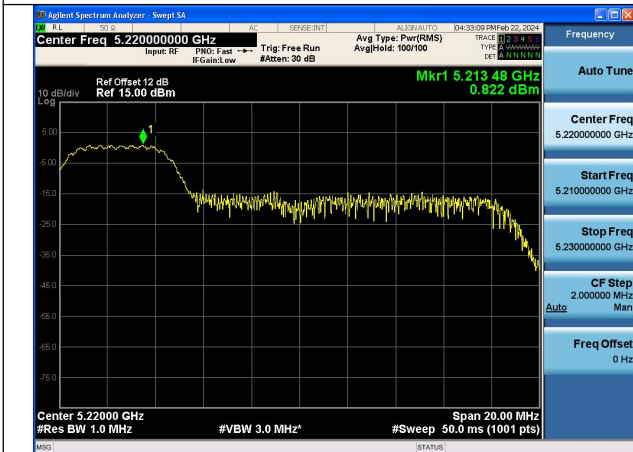

Mode:802.11ax HE20 Tone:26T Frequency:5180MHz
Ant:Chain1

Mode:802.11ax HE20 Tone:26T Frequency:5220MHz
Ant:Chain1

Mode:802.11ax HE20 Tone:26T Frequency:5240MHz
Ant:Chain1

Mode:802.11ax HE20 Tone:52T Frequency:5180MHz
Ant:Chain0

Mode:802.11ax HE20 Tone:52T Frequency:5220MHz
Ant:Chain0

Mode:802.11ax HE20 Tone:52T Frequency:5240MHz
Ant:Chain0

Mode:802.11ax HE20 Tone:52T Frequency:5180MHz
Ant:Chain1

Mode:802.11ax HE20 Tone:52T Frequency:5220MHz
Ant:Chain1