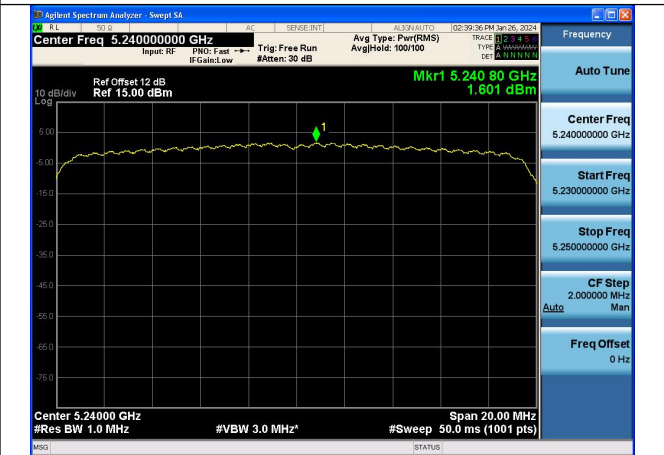

Mode:802.11ax HE20 Tone:242T Frequency:5220MHz
Ant:Chain0

Mode:802.11ax HE20 Tone:242T Frequency:5240MHz
Ant:Chain0

Mode:802.11ax HE20 Tone:242T Frequency:5180MHz
Ant:Chain1

Mode:802.11ax HE20 Tone:242T Frequency:5220MHz
Ant:Chain1

Mode:802.11ax HE20 Tone:242T Frequency:5240MHz
Ant:Chain1

Test Mode: 802.11n HT40

Mode:802.11n HT40 Frequency:5190MHz Ant:Chain0

Mode:802.11n HT40 Frequency:5230MHz Ant:Chain0

Mode:802.11n HT40 Frequency:5190MHz Ant:Chain1