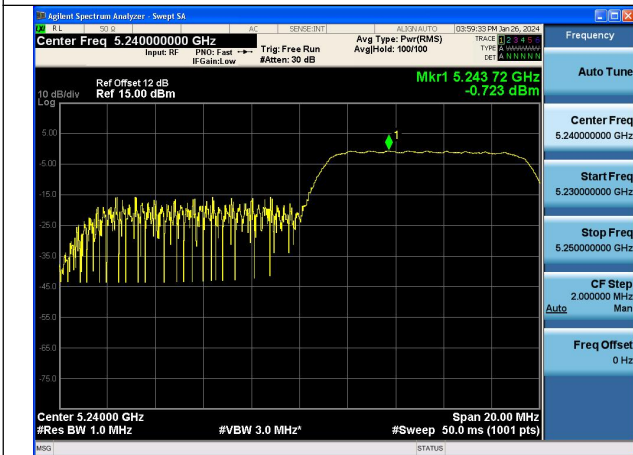

Mode:802.11ax HE20 Tone:52T Frequency:5220MHz
Ant:Chain0

Mode:802.11ax HE20 Tone:52T Frequency:5240MHz
Ant:Chain0

Mode:802.11ax HE20 Tone:52T Frequency:5180MHz
Ant:Chain1

Mode:802.11ax HE20 Tone:52T Frequency:5220MHz
Ant:Chain1

Mode:802.11ax HE20 Tone:52T Frequency:5240MHz
Ant:Chain1

Mode:802.11ax HE20 Tone:106T Frequency:5180MHz
Ant:Chain0

Mode:802.11ax HE20 Tone:106T Frequency:5220MHz
Ant:Chain0

Mode:802.11ax HE20 Tone:106T Frequency:5240MHz
Ant:Chain0