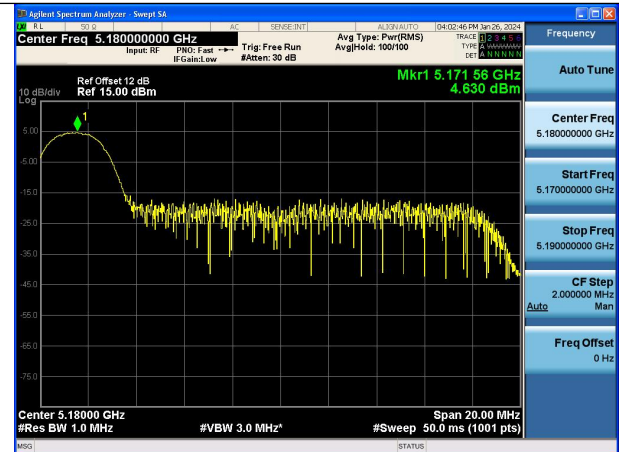

Test Mode: 802.11ac VHT20

Test Mode: 802.11ax HE20

Mode:802.11ax HE20 Tone:26T Frequency:5180MHz
Ant:Chain0

Mode:802.11ax HE20 Tone:26T Frequency:5220MHz
Ant:Chain0

Mode:802.11ax HE20 Tone:26T Frequency:5240MHz
Ant:Chain0

Mode:802.11ax HE20 Tone:26T Frequency:5180MHz
Ant:Chain1

Mode:802.11ax HE20 Tone:26T Frequency:5220MHz
Ant:Chain1

Mode:802.11ax HE20 Tone:26T Frequency:5240MHz
Ant:Chain1

Mode:802.11ax HE20 Tone:52T Frequency:5180MHz
Ant:Chain0