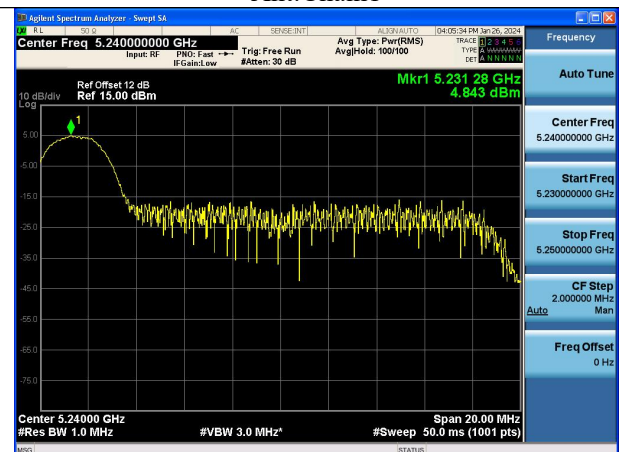

Test Mode: 802.11ac VHT20

Test Mode: 802.11ax HE20

Mode:802.11ax HE20 Tone:26T Frequency:5180MHz
Ant:Chain0

Mode:802.11ax HE20 Tone:26T Frequency:5220MHz
Ant:Chain0

Mode:802.11ax HE20 Tone:26T Frequency:5240MHz
Ant:Chain0

Mode:802.11ax HE20 Tone:26T Frequency:5180MHz
Ant:Chain1

Mode:802.11ax HE20 Tone:26T Frequency:5220MHz
Ant:Chain1

Mode:802.11ax HE20 Tone:26T Frequency:5240MHz
Ant:Chain1

Mode:802.11ax HE20 Tone:52T Frequency:5180MHz
Ant:Chain0