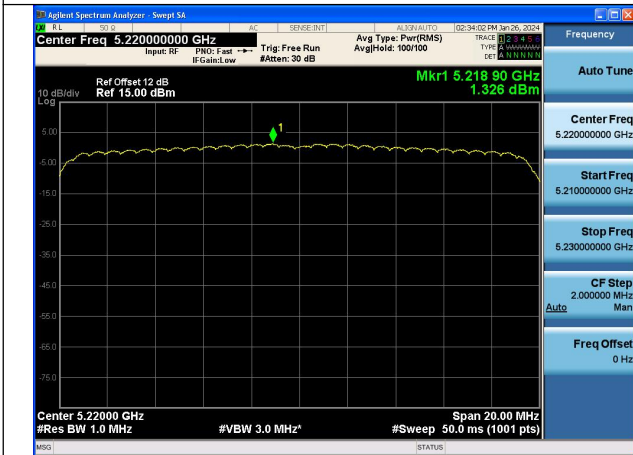

Mode:802.11ax HE20 Tone:106T Frequency:5180MHz
Ant:Chain1

Mode:802.11ax HE20 Tone:106T Frequency:5220MHz
Ant:Chain1

Mode:802.11ax HE20 Tone:106T Frequency:5240MHz
Ant:Chain1

Mode:802.11ax HE20 Tone:242T Frequency:5180MHz
Ant:Chain0

Mode:802.11ax HE20 Tone:242T Frequency:5220MHz
Ant:Chain0

Mode:802.11ax HE20 Tone:242T Frequency:5240MHz
Ant:Chain0

Mode:802.11ax HE20 Tone:242T Frequency:5180MHz
Ant:Chain1

Mode:802.11ax HE20 Tone:242T Frequency:5220MHz
Ant:Chain1