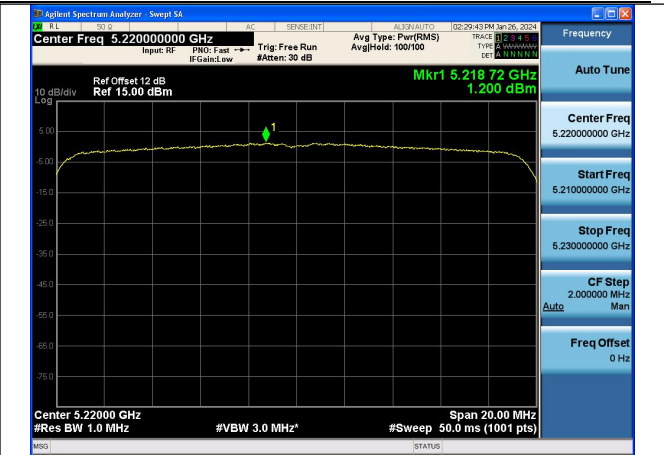

Mode:802.11ax HE20 Tone:52T Frequency:5240MHz
Ant:Chain1

Mode:802.11ax HE20 Tone:106T Frequency:5180MHz
Ant:Chain0

Mode:802.11ax HE20 Tone:106T Frequency:5220MHz
Ant:Chain0

Mode:802.11ax HE20 Tone:106T Frequency:5240MHz
Ant:Chain0

Mode:802.11ax HE20 Tone:106T Frequency:5180MHz
Ant:Chain1

Mode:802.11ax HE20 Tone:106T Frequency:5220MHz
Ant:Chain1

Mode:802.11ax HE20 Tone:106T Frequency:5240MHz
Ant:Chain1

Mode:802.11ax HE20 Tone:242T Frequency:5180MHz
Ant:Chain0

Mode:802.11ax HE20 Tone:242T Frequency:5220MHz
Ant:Chain0

Mode:802.11ax HE20 Tone:242T Frequency:5240MHz
Ant:Chain0

Mode:802.11ax HE20 Tone:242T Frequency:5180MHz
Ant:Chain1

Mode:802.11ax HE20 Tone:242T Frequency:5220MHz
Ant:Chain1