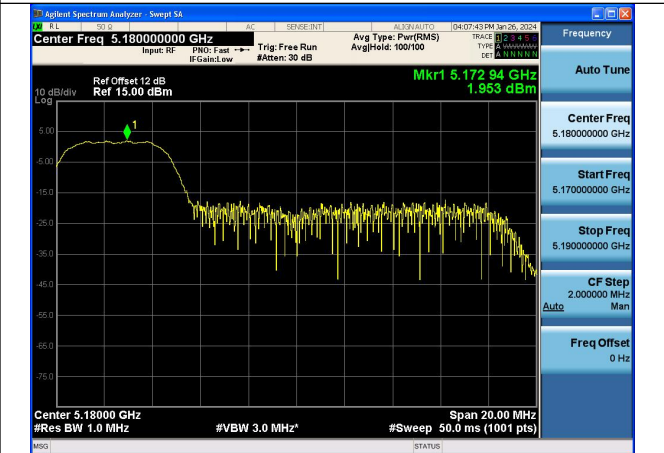

Mode:802.11ax HE20 Tone:26T Frequency:5180MHz
Ant:Chain1

Mode:802.11ax HE20 Tone:26T Frequency:5220MHz
Ant:Chain1

Mode:802.11ax HE20 Tone:26T Frequency:5240MHz
Ant:Chain1

Mode:802.11ax HE20 Tone:52T Frequency:5180MHz
Ant:Chain0

Mode:802.11ax HE20 Tone:52T Frequency:5220MHz
Ant:Chain0

Mode:802.11ax HE20 Tone:52T Frequency:5240MHz
Ant:Chain0

Mode:802.11ax HE20 Tone:52T Frequency:5180MHz
Ant:Chain1

Mode:802.11ax HE20 Tone:52T Frequency:5220MHz
Ant:Chain1