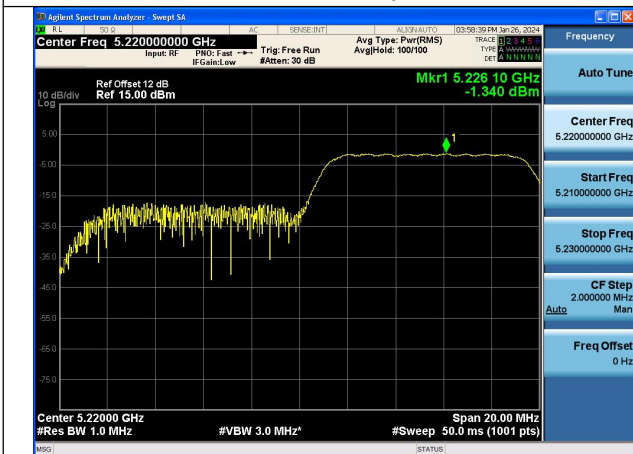

Mode:802.11ax HE20 Tone:52T Frequency:5240MHz
Ant:Chain1

Mode:802.11ax HE20 Tone:106T Frequency:5180MHz
Ant:Chain0

Mode:802.11ax HE20 Tone:106T Frequency:5220MHz
Ant:Chain0

Mode:802.11ax HE20 Tone:106T Frequency:5240MHz
Ant:Chain0

Mode:802.11ax HE20 Tone:106T Frequency:5180MHz
Ant:Chain1

Mode:802.11ax HE20 Tone:106T Frequency:5220MHz
Ant:Chain1

Mode:802.11ax HE20 Tone:106T Frequency:5240MHz
Ant:Chain1

Mode:802.11ax HE20 Tone:242T Frequency:5180MHz
Ant:Chain0