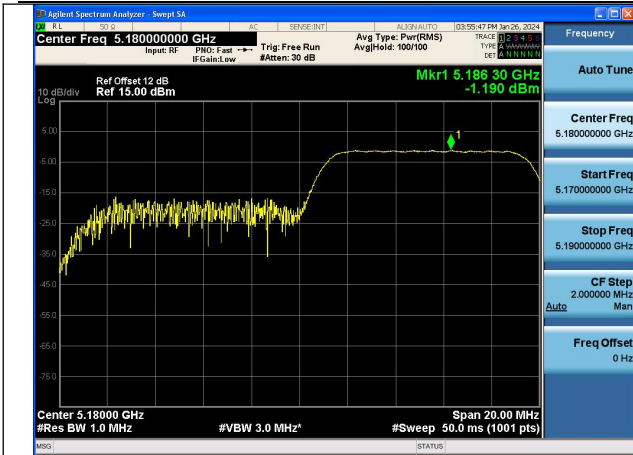

Mode:802.11ax HE20 Tone:52T Frequency:5220MHz
Ant:Chain0

Mode:802.11ax HE20 Tone:52T Frequency:5240MHz
Ant:Chain0

Mode:802.11ax HE20 Tone:52T Frequency:5180MHz
Ant:Chain1

Mode:802.11ax HE20 Tone:52T Frequency:5220MHz
Ant:Chain1

Mode:802.11ax HE20 Tone:52T Frequency:5240MHz
Ant:Chain1

Mode:802.11ax HE20 Tone:106T Frequency:5180MHz
Ant:Chain0

Mode:802.11ax HE20 Tone:106T Frequency:5220MHz
Ant:Chain0

Mode:802.11ax HE20 Tone:106T Frequency:5240MHz
Ant:Chain0