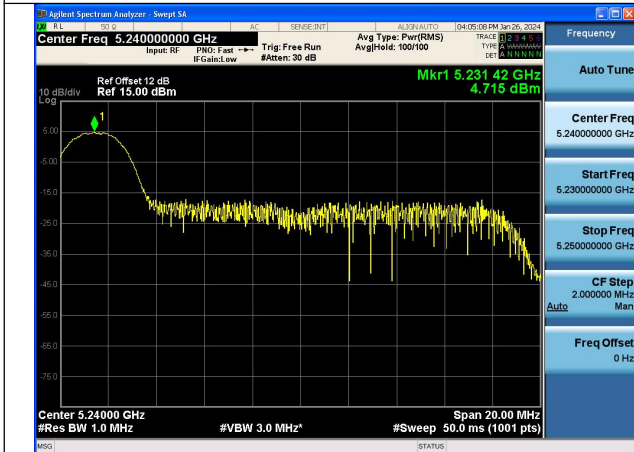

Test Mode: 802.11ac VHT20

Test Mode: 802.11ax HE20

Mode:802.11ax HE20 Tone:26T Frequency:5180MHz
Ant:Chain0

Mode:802.11ax HE20 Tone:26T Frequency:5220MHz
Ant:Chain0

Mode:802.11ax HE20 Tone:26T Frequency:5240MHz
Ant:Chain0

Mode:802.11ax HE20 Tone:26T Frequency:5180MHz
Ant:Chain1

Mode:802.11ax HE20 Tone:26T Frequency:5220MHz
Ant:Chain1

Mode:802.11ax HE20 Tone:26T Frequency:5240MHz
Ant:Chain1

Mode:802.11ax HE20 Tone:52T Frequency:5180MHz
Ant:Chain0