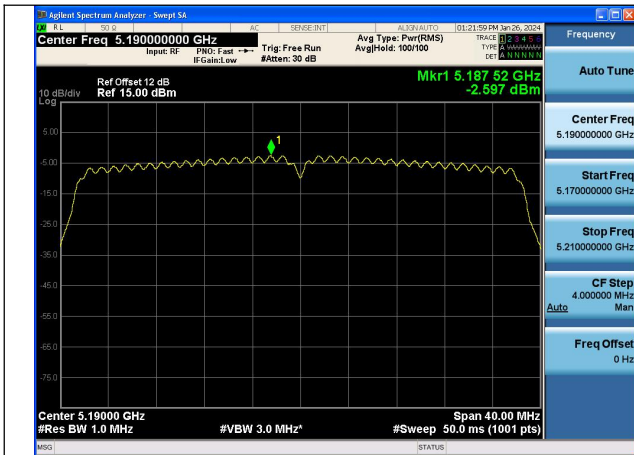

Test Mode: 802.11n HT40

Mode:802.11n HT40 Frequency:5190MHz Ant:Chain0