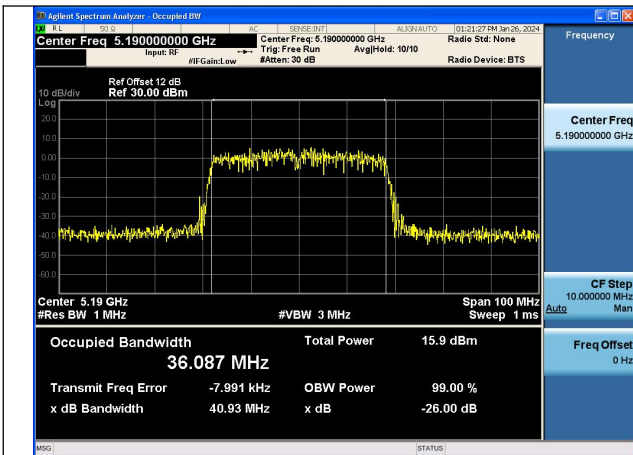

Test Mode: 802.11n HT40

Mode:802.11n HT40 Frequency:5190MHz Ant:Chain0