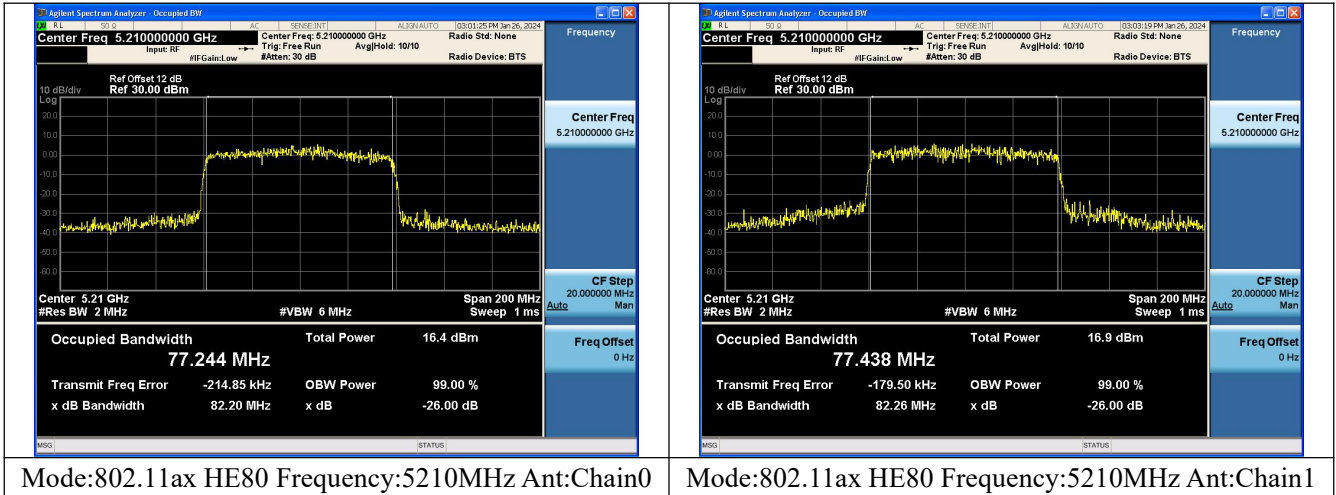

Mode:802.11ax HE40 Frequency:5230MHz Ant:Chain1

Test Mode: 802.11ac VHT80

Mode:802.11ac VHT80 Frequency:5210MHz
Ant:Chain0

Mode:802.11ac VHT80 Frequency:5210MHz
Ant:Chain1

Test Mode: 802.11ax HE80

Mode:802.11ax HE80 Frequency:5210MHz Ant:Chain0

Mode:802.11ax HE80 Frequency:5210MHz Ant:Chain1

Occupied Bandwidth

Offset 12dB = Attenuator + Temporary antenna connector loss + Cable loss

Test Mode	Antenna	Occupied Bandwidth (MHz)		
		5180MHz	5220MHz	5240MHz
802.11a	Chain0	16.905	16.865	16.484
802.11a	Chain1	16.936	16.669	16.524
802.11n HT20	Chain0	18.081	18.107	17.567
802.11n HT20	Chain1	18.202	18.049	17.582
802.11ac VHT20	Chain0	17.937	17.935	17.657
802.11ac VHT20	Chain1	17.980	18.114	17.565
802.11ax HE20	Chain0	19.047	18.970	18.891
802.11ax HE20	Chain1	19.013	19.056	18.904