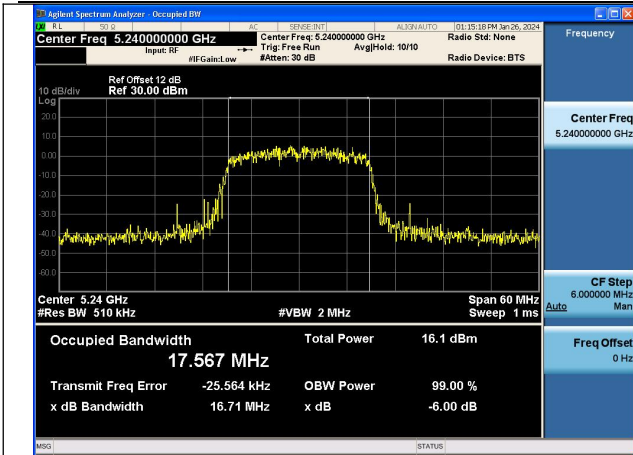

Mode:802.11n HT20 Frequency:5240MHz Ant:Chain0