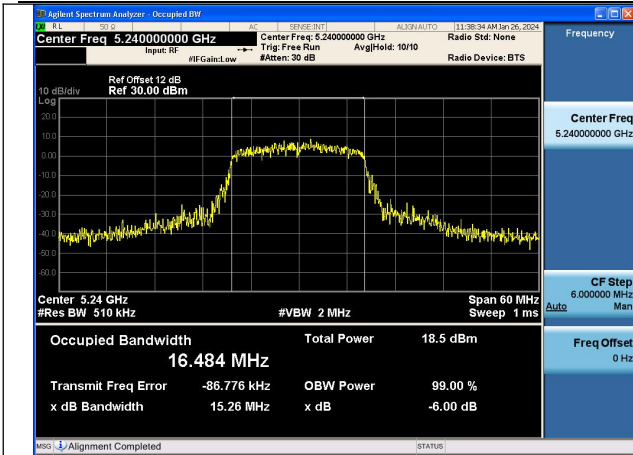

Mode:802.11a Frequency:5240MHz Ant:Chain0