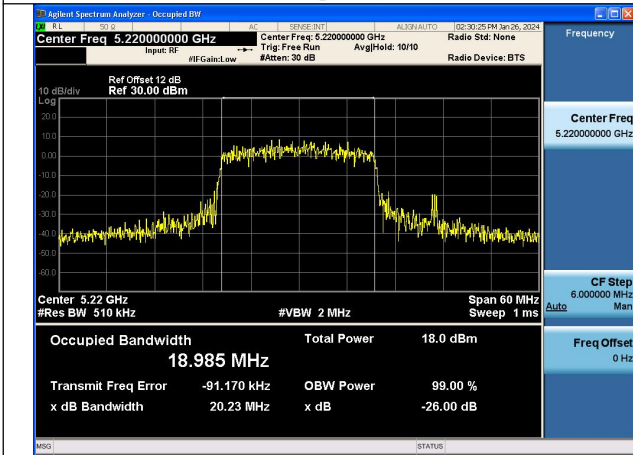

Mode:802.11ax HE20 Frequency:5180MHz Ant:Chain0

Mode:802.11ax HE20 Frequency:5220MHz Ant:Chain0

Mode:802.11ax HE20 Frequency:5240MHz Ant:Chain0

Mode:802.11ax HE20 Frequency:5180MHz Ant:Chain1

Mode:802.11ax HE20 Frequency:5220MHz Ant:Chain1