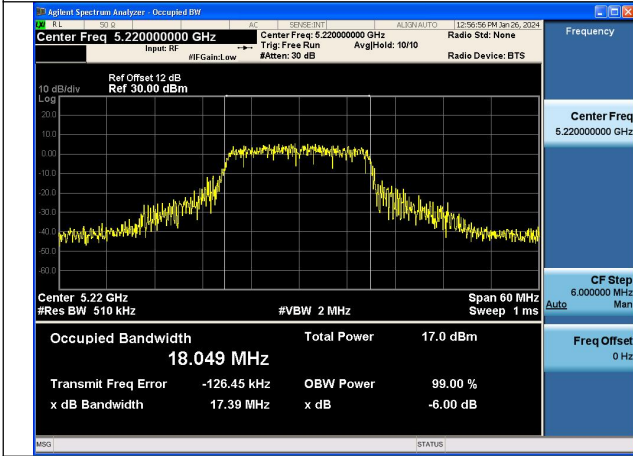

Test Mode: 802.11n HT20

Mode:802.11n HT20 Frequency:5180MHz Ant:Chain0

Mode:802.11n HT20 Frequency:5220MHz Ant:Chain0

Mode:802.11n HT20 Frequency:5240MHz Ant:Chain0

Mode:802.11n HT20 Frequency:5180MHz Ant:Chain1