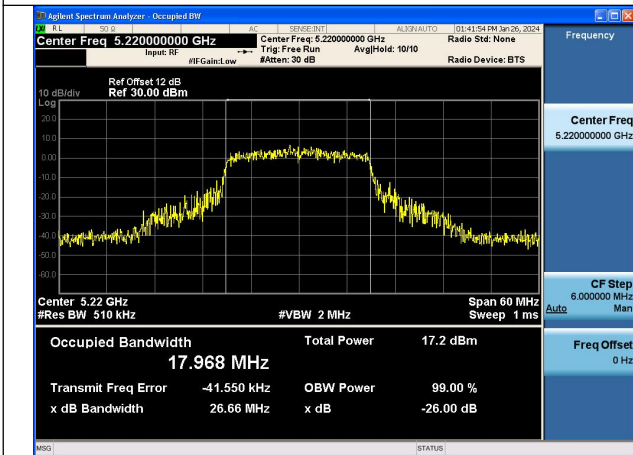

Mode:802.11ac VHT20 Frequency:5240MHz
Ant:Chain0

Mode:802.11ac VHT20 Frequency:5180MHz
Ant:Chain1

Mode:802.11ac VHT20 Frequency:5220MHz
Ant:Chain1

Mode:802.11ac VHT20 Frequency:5240MHz
Ant:Chain1

Test Mode: 802.11ax HE20

Mode:802.11ax HE20 Frequency:5180MHz Ant:Chain0

Mode:802.11ax HE20 Frequency:5220MHz Ant:Chain0

Mode:802.11ax HE20 Frequency:5240MHz Ant:Chain0

Mode:802.11ax HE20 Frequency:5180MHz Ant:Chain1

Mode:802.11ax HE20 Frequency:5220MHz Ant:Chain1