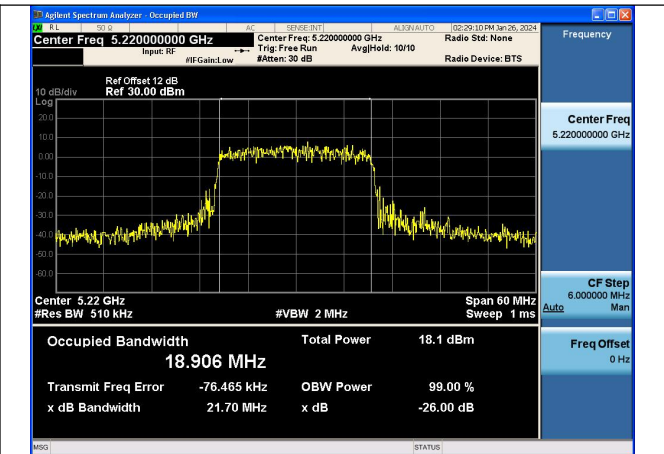

Mode:802.11ax HE20 Frequency:5220MHz Ant:Chain0