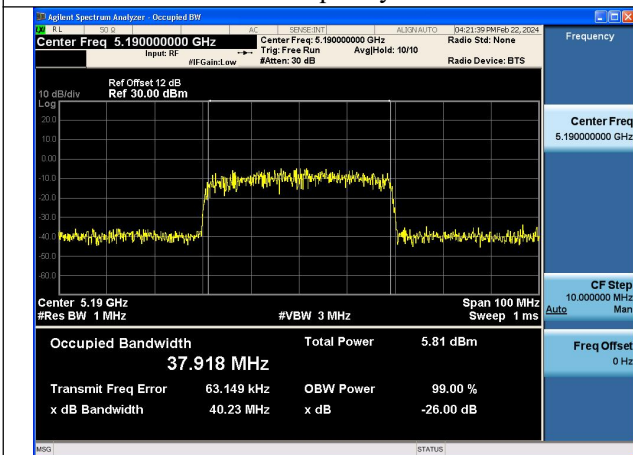

Mode:802.11ax HE40 Frequency:5190MHz Ant:Chain1