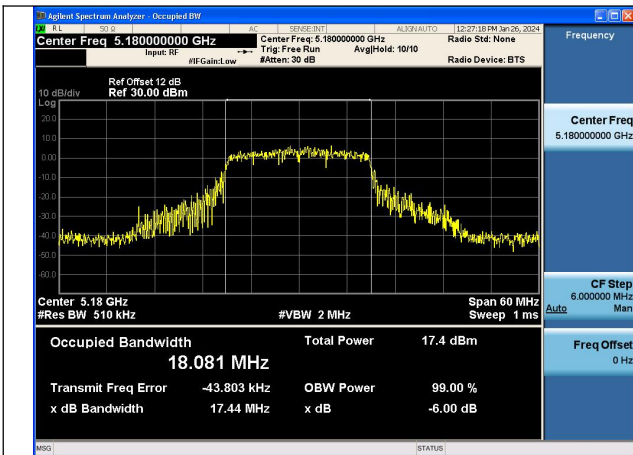

Test Mode: 802.11n HT20

Mode:802.11n HT20 Frequency:5180MHz Ant:Chain0