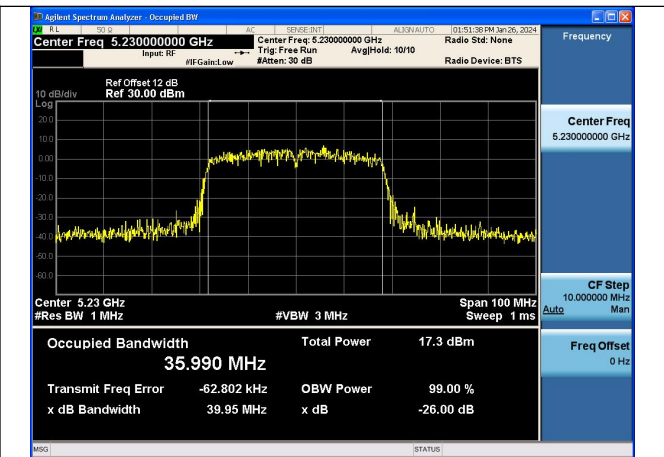

Mode:802.11ac VHT40 Frequency:5230MHz
Ant:Chain0