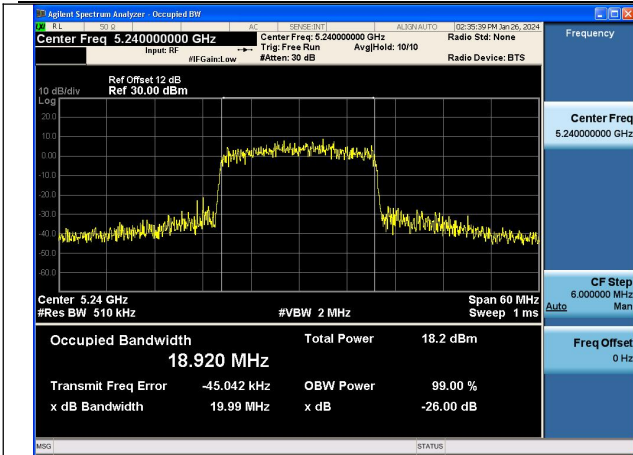

Mode:802.11ax HE20 Frequency:5240MHz Ant:Chain0