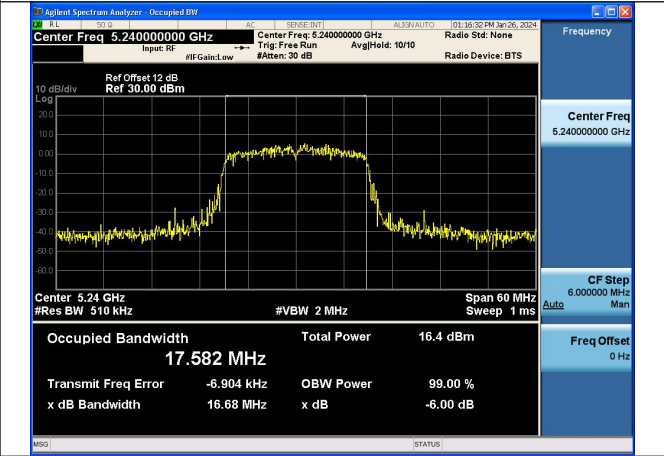

Mode:802.11n HT20 Frequency:5240MHz Ant:Chain1