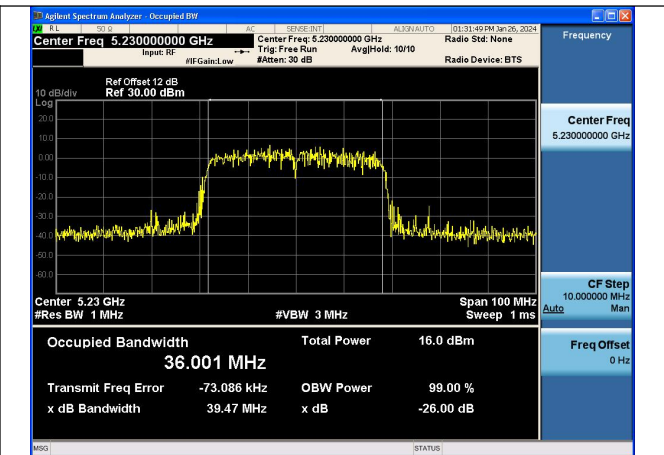

Mode:802.11n HT40 Frequency:5230MHz Ant:Chain0