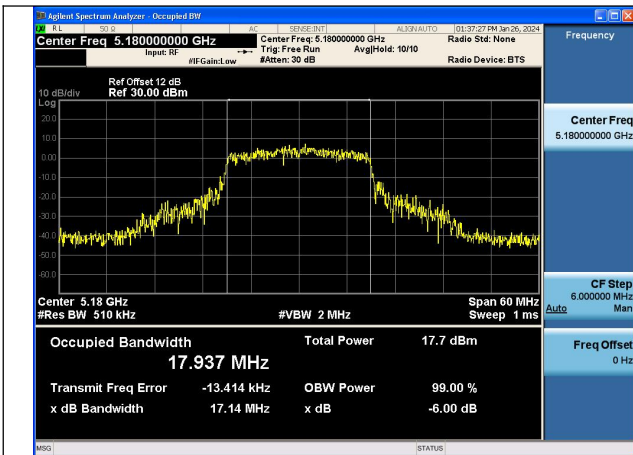

Test Mode: 802.11ac VHT20

Mode:802.11ac VHT20 Frequency:5180MHz
Ant:Chain0