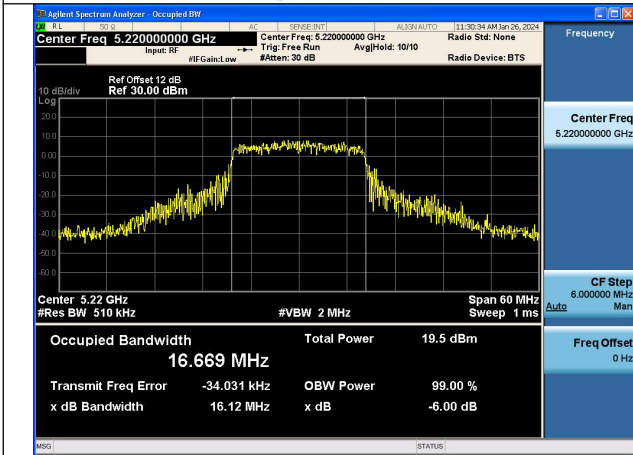

Mode:802.11a Frequency:5220MHz Ant:Chain1