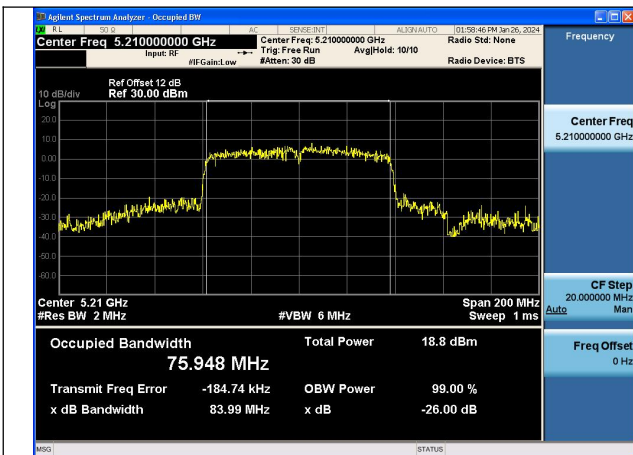

Test Mode: 802.11ac VHT80

Mode:802.11ac VHT80 Frequency:5210MHz
Ant:Chain0