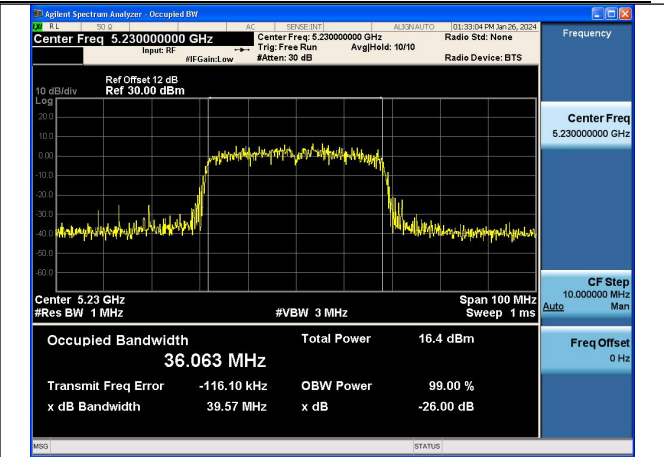

Mode:802.11ax HE20 Frequency:5240MHz Ant:Chain1

Test Mode: 802.11n HT40

Mode:802.11n HT40 Frequency:5190MHz Ant:Chain0

Mode:802.11n HT40 Frequency:5230MHz Ant:Chain0

Mode:802.11n HT40 Frequency:5190MHz Ant:Chain1