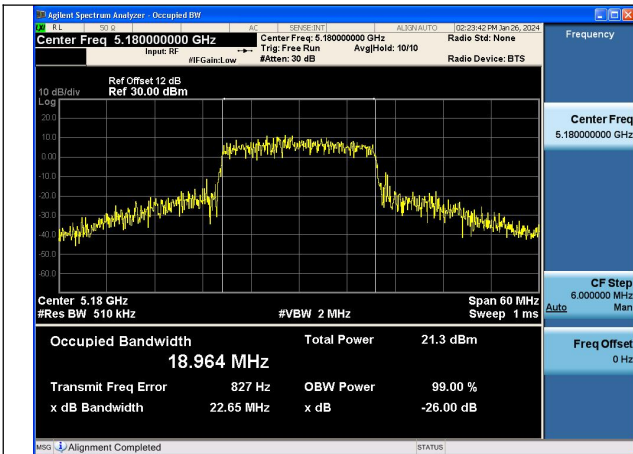

Mode:802.11ac VHT20 Frequency:5240MHz
Ant:Chain0

Mode:802.11ac VHT20 Frequency:5180MHz
Ant:Chain1

Mode:802.11ac VHT20 Frequency:5220MHz
Ant:Chain1

Mode:802.11ac VHT20 Frequency:5240MHz
Ant:Chain1

Test Mode: 802.11ax HE20

Mode:802.11ax HE20 Frequency:5180MHz Ant:Chain0

Mode:802.11ax HE20 Frequency:5220MHz Ant:Chain0

Mode:802.11ax HE20 Frequency:5240MHz Ant:Chain0

Mode:802.11ax HE20 Frequency:5180MHz Ant:Chain1

Mode:802.11ax HE20 Frequency:5220MHz Ant:Chain1