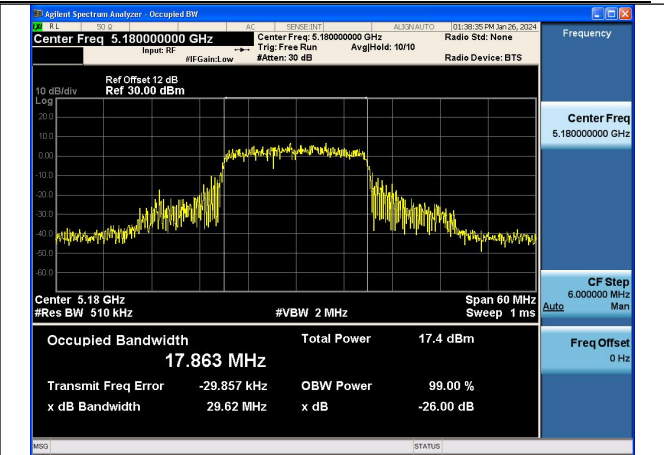

Mode:802.11ac VHT20 Frequency:5240MHz
Ant:Chain0

Mode:802.11ac VHT20 Frequency:5180MHz
Ant:Chain1

Mode:802.11ac VHT20 Frequency:5220MHz
Ant:Chain1

Mode:802.11ac VHT20 Frequency:5240MHz
Ant:Chain1

Test Mode: 802.11ax HE20