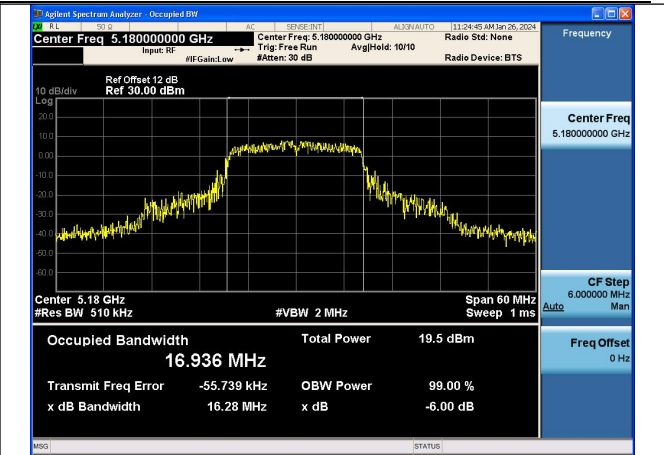

Mode:802.11a Frequency:5180MHz Ant:Chain1