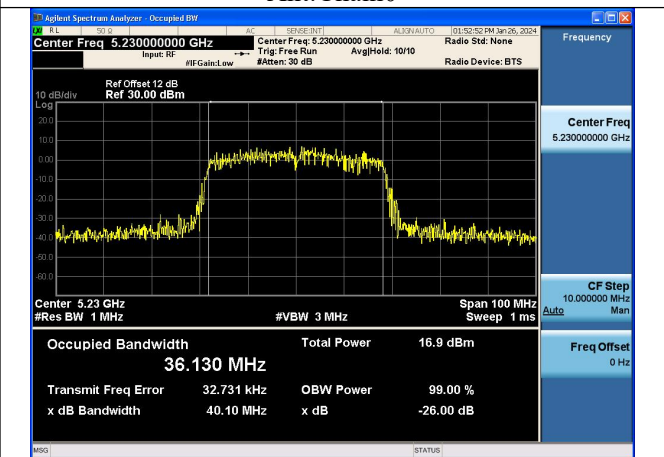

Mode:802.11n HT40 Frequency:5230MHz Ant:Chain1

Test Mode: 802.11ac VHT40

Mode:802.11ac VHT40 Frequency:5190MHz
Ant:Chain0

Mode:802.11ac VHT40 Frequency:5230MHz
Ant:Chain0

Mode:802.11ac VHT40 Frequency:5190MHz
Ant:Chain1