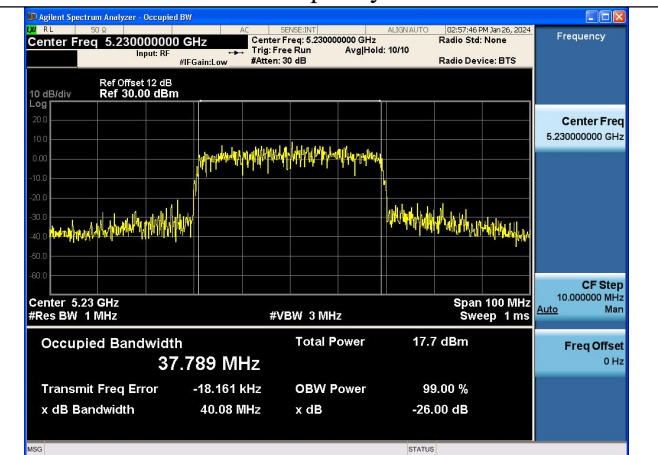

Mode:802.11ax HE40 Frequency:5230MHz Ant:Chain1