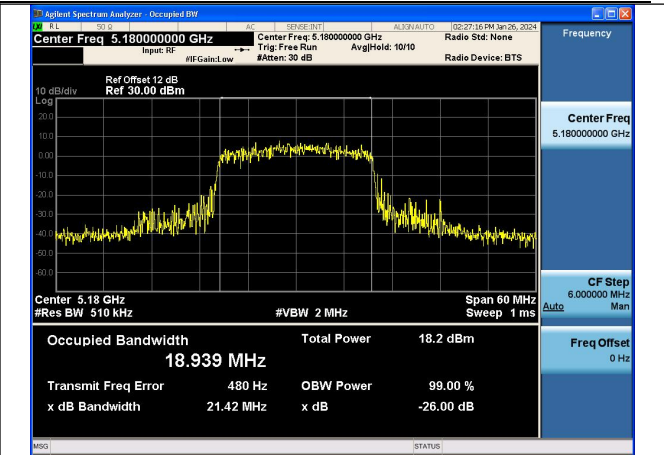

Mode:802.11ac VHT20 Frequency:5240MHz
Ant:Chain0

Mode:802.11ac VHT20 Frequency:5180MHz
Ant:Chain1

Mode:802.11ac VHT20 Frequency:5220MHz
Ant:Chain1

Mode:802.11ac VHT20 Frequency:5240MHz
Ant:Chain1

Test Mode: 802.11ax HE20

Mode:802.11ax HE20 Frequency:5180MHz Ant:Chain0

Mode:802.11ax HE20 Frequency:5220MHz Ant:Chain0

Mode:802.11ax HE20 Frequency:5240MHz Ant:Chain0

Mode:802.11ax HE20 Frequency:5180MHz Ant:Chain1

Mode:802.11ax HE20 Frequency:5220MHz Ant:Chain1