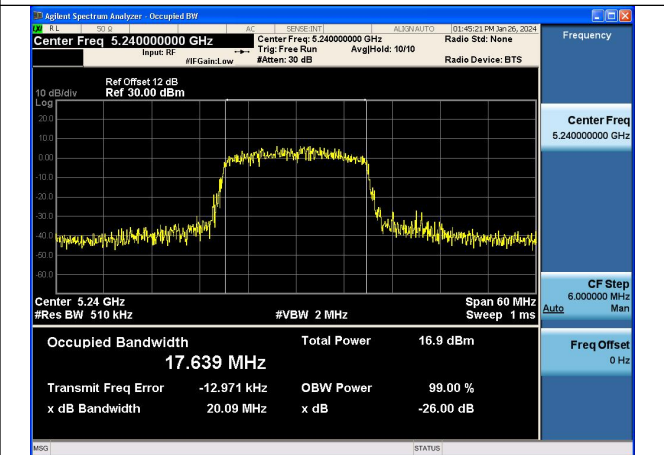

Mode:802.11ac VHT20 Frequency:5240MHz
Ant:Chain0

Mode:802.11ac VHT20 Frequency:5180MHz
Ant:Chain1

Mode:802.11ac VHT20 Frequency:5220MHz
Ant:Chain1

Mode:802.11ac VHT20 Frequency:5240MHz
Ant:Chain1

Test Mode: 802.11ax HE20

Mode:802.11ax HE20 Frequency:5180MHz Ant:Chain0

Mode:802.11ax HE20 Frequency:5220MHz Ant:Chain0

Mode:802.11ax HE20 Frequency:5240MHz Ant:Chain0

Mode:802.11ax HE20 Frequency:5180MHz Ant:Chain1

Mode:802.11ax HE20 Frequency:5220MHz Ant:Chain1