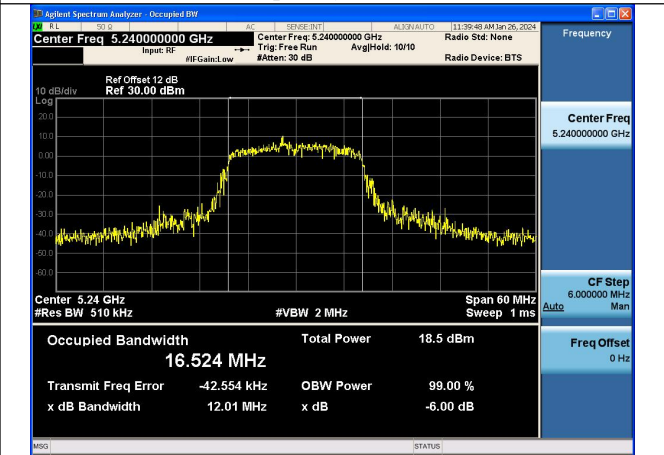

Test Mode: 802.11a

Center Freq: 5.180000000 GHz
Occupied Bandwidth: 16.905 MHz
Total Power: 19.3 dBm

Center Freq: 5.220000000 GHz
Occupied Bandwidth: 16.865 MHz
Total Power: 19.4 dBm

Mode:802.11a Frequency:5180MHz Ant:Chain0

Mode:802.11a Frequency:5220MHz Ant:Chain0

Mode:802.11a Frequency:5240MHz Ant:Chain0

Mode:802.11a Frequency:5180MHz Ant:Chain1

Mode:802.11a Frequency:5220MHz Ant:Chain1

Mode:802.11a Frequency:5240MHz Ant:Chain1