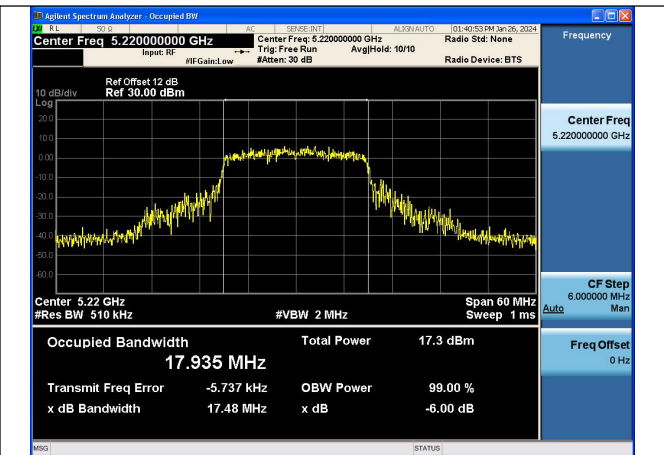

Mode:802.11n HT20 Frequency:5220MHz Ant:Chain1

Mode:802.11n HT20 Frequency:5240MHz Ant:Chain1

Test Mode: 802.11ac VHT20

Mode:802.11ac VHT20 Frequency:5180MHz
Ant:Chain0

Mode:802.11ac VHT20 Frequency:5220MHz
Ant:Chain0