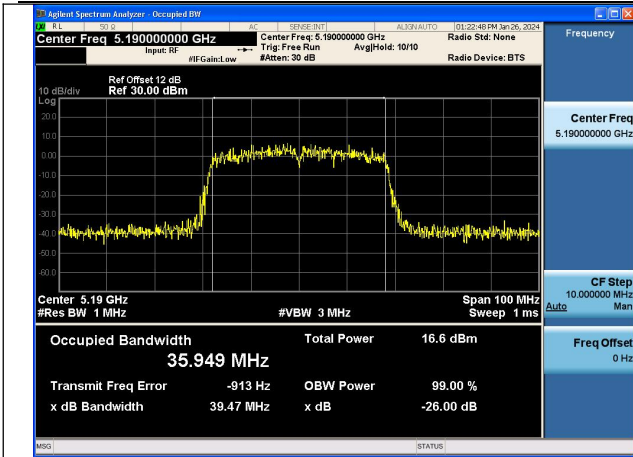

Mode:802.11ax HE20 Frequency:5240MHz Ant:Chain1

Test Mode: 802.11n HT40

Mode:802.11n HT40 Frequency:5190MHz Ant:Chain0

Mode:802.11n HT40 Frequency:5230MHz Ant:Chain0

Mode:802.11n HT40 Frequency:5190MHz Ant:Chain1