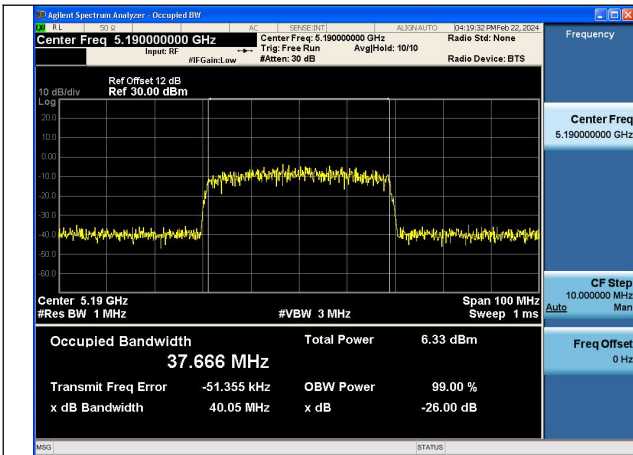

Test Mode: 802.11ax HE40

Mode:802.11ax HE40 Frequency:5190MHz Ant:Chain0