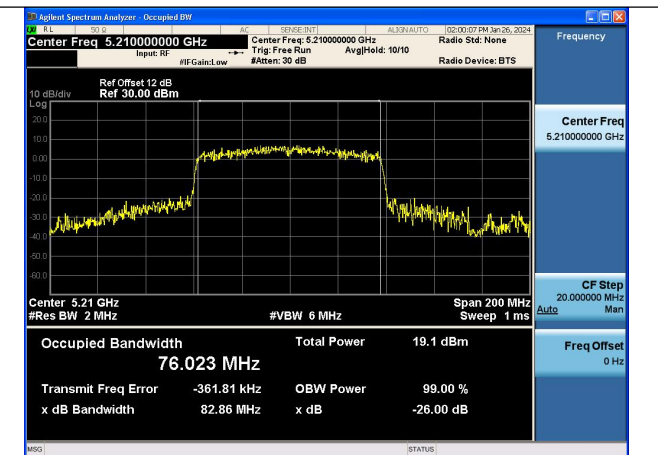

Test Mode: 802.11ac VHT80

Mode:802.11ac VHT80 Frequency:5210MHz
Ant:Chain1