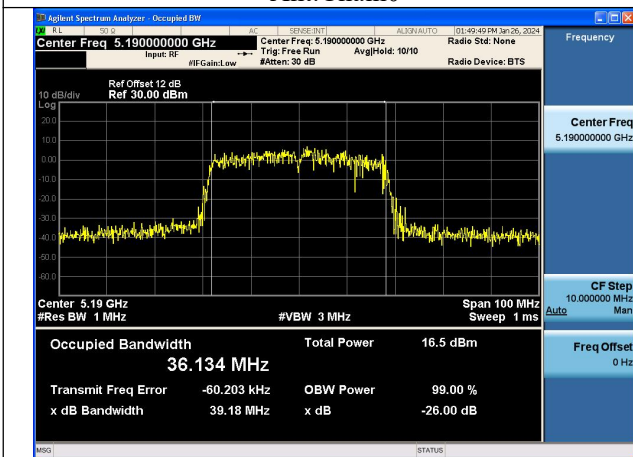

Mode:802.11n HT40 Frequency:5230MHz Ant:Chain1

Test Mode: 802.11ac VHT40

Mode:802.11ac VHT40 Frequency:5190MHz
Ant:Chain0

Mode:802.11ac VHT40 Frequency:5230MHz
Ant:Chain0

Mode:802.11ac VHT40 Frequency:5190MHz
Ant:Chain1