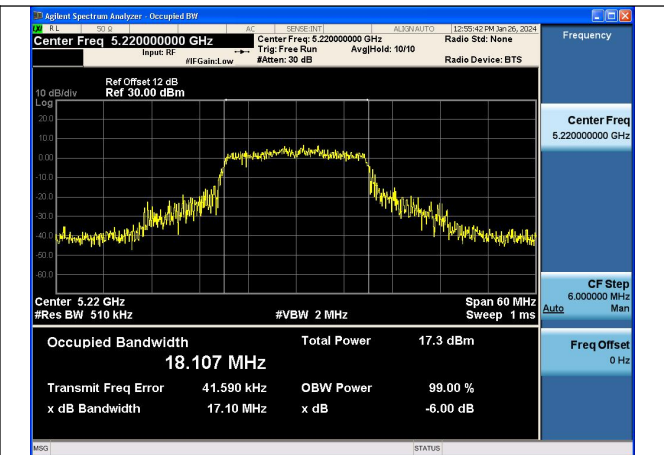

Mode:802.11n HT20 Frequency:5220MHz Ant:Chain0