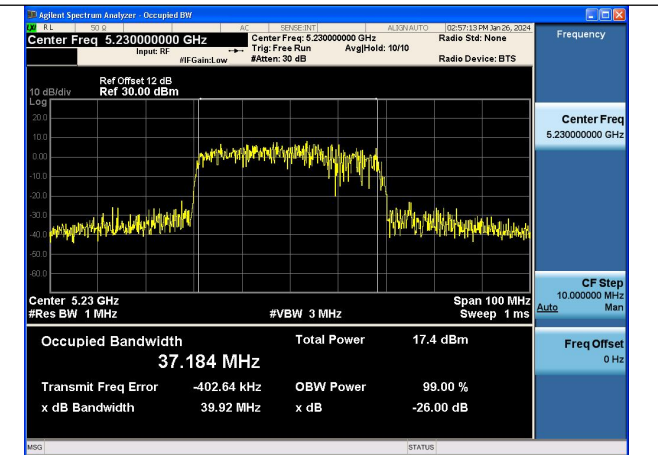

Test Mode: 802.11ax HE40

Mode:802.11ax HE40 Frequency:5230MHz Ant:Chain0