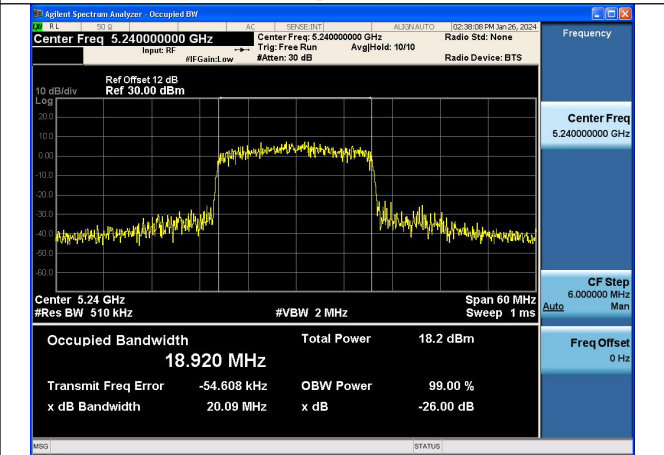

Mode:802.11ax HE20 Frequency:5180MHz Ant:Chain0

Mode:802.11ax HE20 Frequency:5220MHz Ant:Chain0

Mode:802.11ax HE20 Frequency:5240MHz Ant:Chain0

Mode:802.11ax HE20 Frequency:5180MHz Ant:Chain1

Mode:802.11ax HE20 Frequency:5220MHz Ant:Chain1