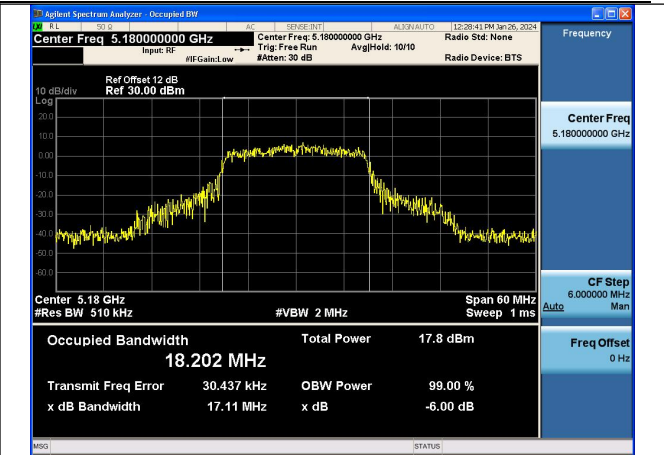

Test Mode: 802.11n HT20

Mode:802.11n HT20 Frequency:5180MHz Ant:Chain0

Mode:802.11n HT20 Frequency:5220MHz Ant:Chain0

Mode:802.11n HT20 Frequency:5240MHz Ant:Chain0

Mode:802.11n HT20 Frequency:5180MHz Ant:Chain1

Mode:802.11n HT20 Frequency:5220MHz Ant:Chain1

Mode:802.11n HT20 Frequency:5240MHz Ant:Chain1

Test Mode: 802.11ac VHT20

Mode:802.11ac VHT20 Frequency:5180MHz
Ant:Chain0

Mode:802.11ac VHT20 Frequency:5220MHz
Ant:Chain0