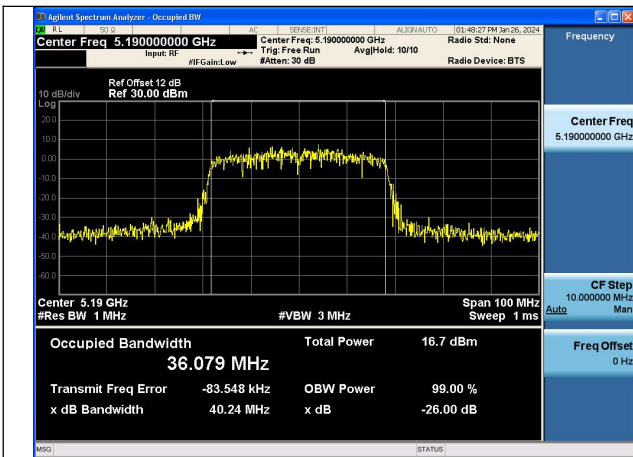

Test Mode: 802.11ac VHT40

Mode:802.11ac VHT40 Frequency:5190MHz
Ant:Chain0