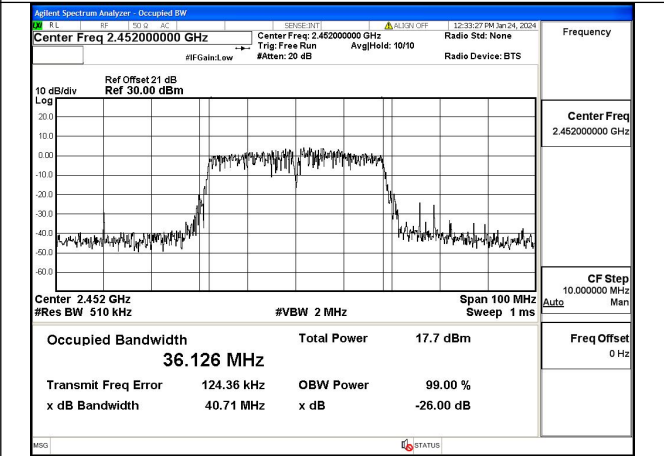

Mode:802.11n HT40 Frequency:2452MHz Ant:Chain1