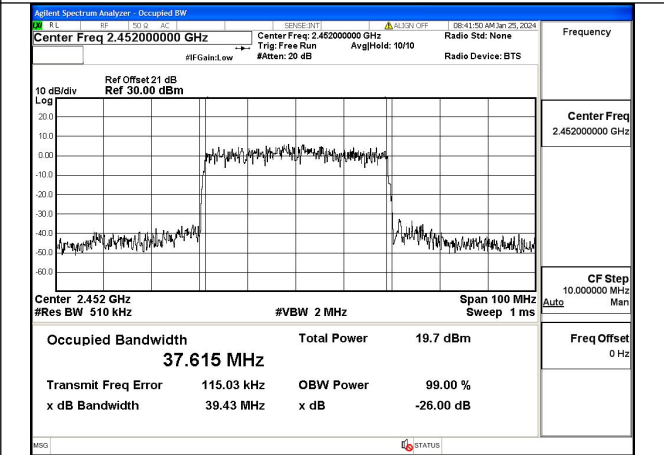

Mode:802.11ax HE40 Tone:484T Frequency:2452MHz
Ant:Chain1