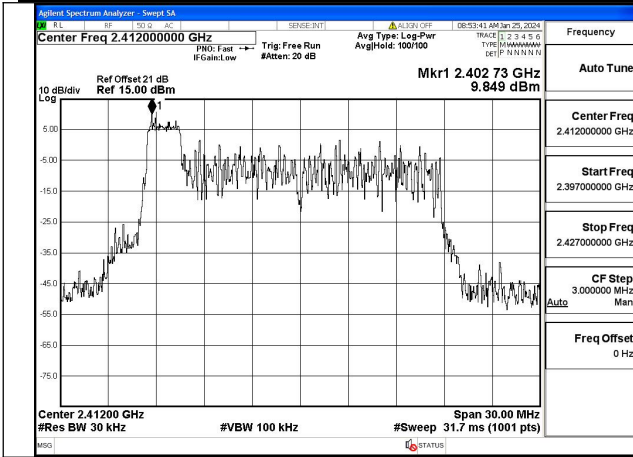

Mode:802.11n HT20 Frequency:2412MHz Ant:Chain1

Mode:802.11n HT20 Frequency:2437MHz Ant:Chain1

Mode:802.11n HT20 Frequency:2462MHz Ant:Chain1

Test Mode: 802.11ax HE20

Mode:802.11ax HE20 Tone:26T Frequency:2412MHz  
Ant:Chain0

Mode:802.11ax HE20 Tone:26T Frequency:2437MHz  
Ant:Chain0

Mode:802.11ax HE20 Tone:26T Frequency:2462MHz  
Ant:Chain0

Mode:802.11ax HE20 Tone:26T Frequency:2412MHz  
Ant:Chain1

Mode:802.11ax HE20 Tone:26T Frequency:2437MHz  
Ant:Chain1