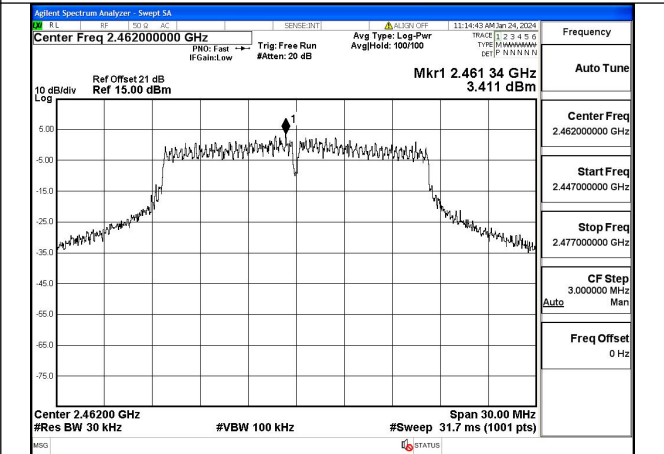

Mode:802.11b Frequency:2462MHz Ant:Chain1

Test Mode: 802.11g

Mode:802.11g Frequency:2412MHz Ant:Chain0

Mode:802.11g Frequency:2437MHz Ant:Chain0

Mode:802.11g Frequency:2462MHz Ant:Chain0

Mode:802.11g Frequency:2412MHz Ant:Chain1