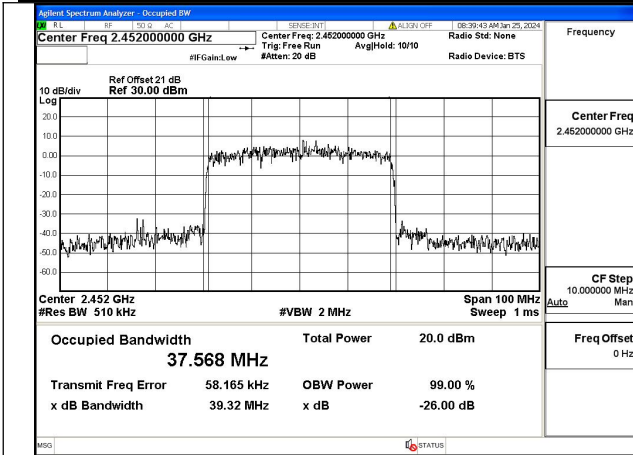

Mode:802.11ax HE40 Tone:484T Frequency:2422MHz Ant:Chain0

Mode:802.11ax HE40 Tone:484T Frequency:2437MHz Ant:Chain0

Mode:802.11ax HE40 Tone:484T Frequency:2452MHz  
Ant:Chain0

Mode:802.11ax HE40 Tone:484T Frequency:2422MHz  
Ant:Chain1