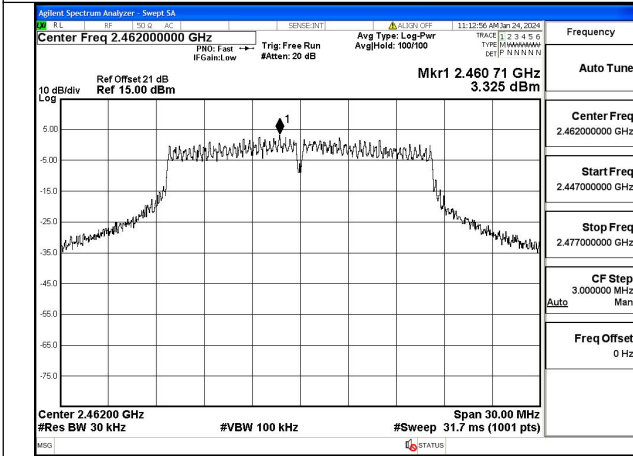

Mode:802.11g Frequency:2462MHz Ant:Chain0