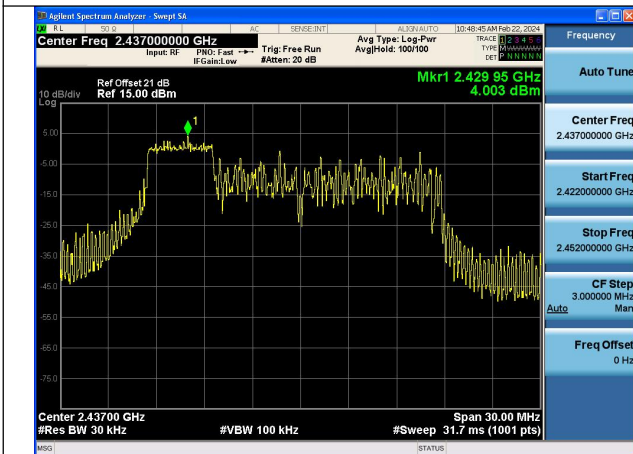

Mode:802.11ax HE20 Tone:26T Frequency:2462MHz  
Ant:Chain1

Mode:802.11ax HE20 Tone:52T Frequency:2412MHz  
Ant:Chain0

Mode:802.11ax HE20 Tone:52T Frequency:2437MHz  
Ant:Chain0

Mode:802.11ax HE20 Tone:52T Frequency:2462MHz  
Ant:Chain0

Mode:802.11ax HE20 Tone:52T Frequency:2412MHz  
Ant:Chain1

Mode:802.11ax HE20 Tone:52T Frequency:2437MHz  
Ant:Chain1

Mode:802.11ax HE20 Tone:52T Frequency:2462MHz  
Ant:Chain1