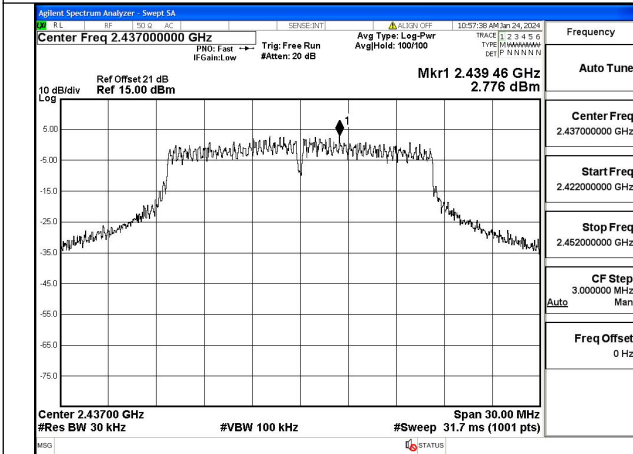

Mode:802.11b Frequency:2462MHz Ant:Chain1

Test Mode: 802.11g

Mode:802.11g Frequency:2412MHz Ant:Chain0

Mode:802.11g Frequency:2437MHz Ant:Chain0

Mode:802.11g Frequency:2462MHz Ant:Chain0

Mode:802.11g Frequency:2412MHz Ant:Chain1