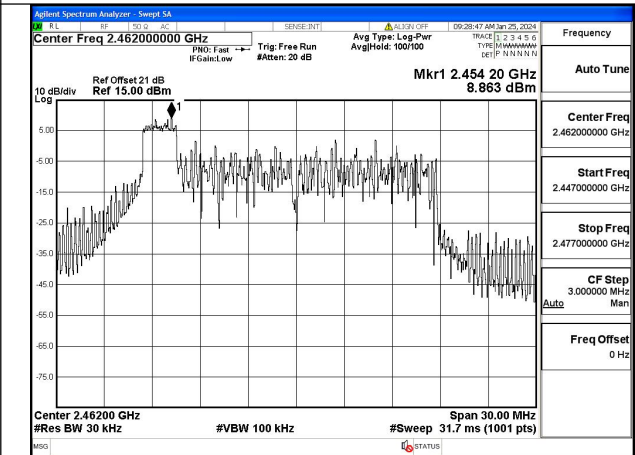

Mode:802.11ax HE20 Tone:26T Frequency:2437MHz  
Ant:Chain0

Mode:802.11ax HE20 Tone:26T Frequency:2462MHz  
Ant:Chain0

Mode:802.11ax HE20 Tone:26T Frequency:2412MHz  
Ant:Chain1

Mode:802.11ax HE20 Tone:26T Frequency:2437MHz  
Ant:Chain1

Mode:802.11ax HE20 Tone:26T Frequency:2462MHz  
Ant:Chain1

Mode:802.11ax HE20 Tone:52T Frequency:2412MHz  
Ant:Chain0

Mode:802.11ax HE20 Tone:52T Frequency:2437MHz  
Ant:Chain0

Mode:802.11ax HE20 Tone:52T Frequency:2462MHz  
Ant:Chain0