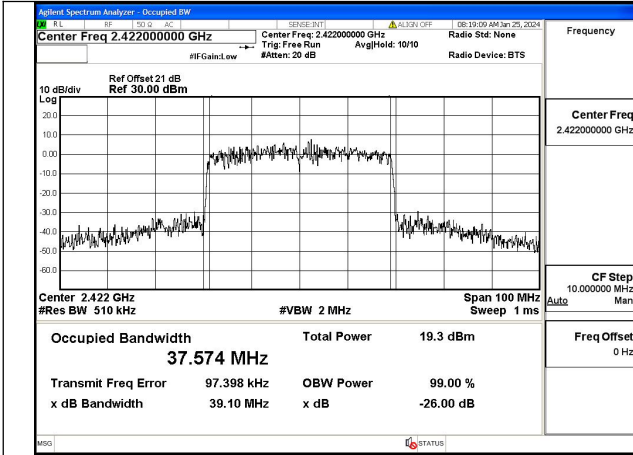

Mode:802.11ax HE40 Tone:484T Frequency:2422MHz Ant:Chain0

Mode:802.11ax HE40 Tone:484T Frequency:2437MHz Ant:Chain0

Mode:802.11ax HE40 Tone:484T Frequency:2452MHz  
Ant:Chain0

Mode:802.11ax HE40 Tone:484T Frequency:2422MHz  
Ant:Chain1