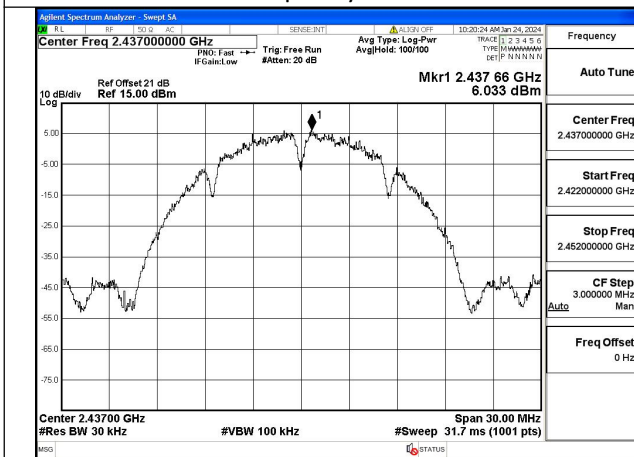

Test Mode: 802.11b

Mode:802.11b Frequency:2412MHz Ant:Chain0

Mode:802.11b Frequency:2437MHz Ant:Chain0

Mode:802.11b Frequency:2462MHz Ant:Chain0

Mode:802.11b Frequency:2412MHz Ant:Chain1

Mode:802.11b Frequency:2437MHz Ant:Chain1

Mode:802.11b Frequency:2462MHz Ant:Chain1

Test Mode: 802.11g

Mode:802.11g Frequency:2412MHz Ant:Chain0

Mode:802.11g Frequency:2437MHz Ant:Chain0

Mode:802.11g Frequency:2462MHz Ant:Chain0

Mode:802.11g Frequency:2412MHz Ant:Chain1