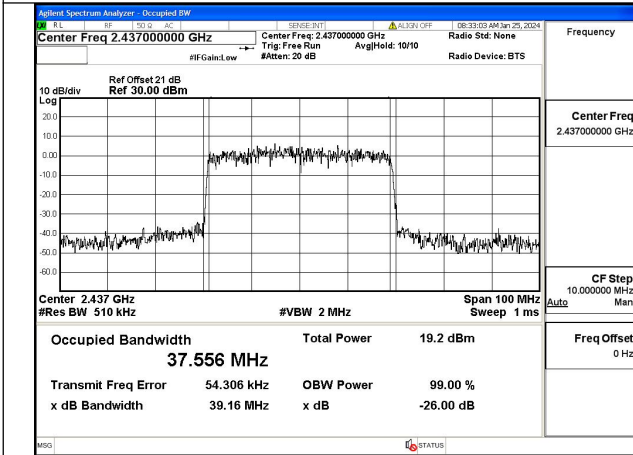

Mode:802.11ax HE40 Tone:484T Frequency:2422MHz Ant:Chain0

Mode:802.11ax HE40 Tone:484T Frequency:2437MHz Ant:Chain0

Mode:802.11ax HE40 Tone:484T Frequency:2452MHz  
Ant:Chain0

Mode:802.11ax HE40 Tone:484T Frequency:2422MHz  
Ant:Chain1