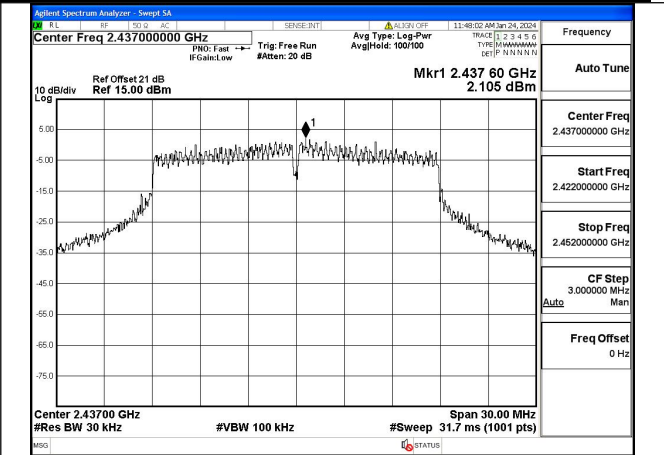

Mode:802.11n HT20 Frequency:2437MHz Ant:Chain0