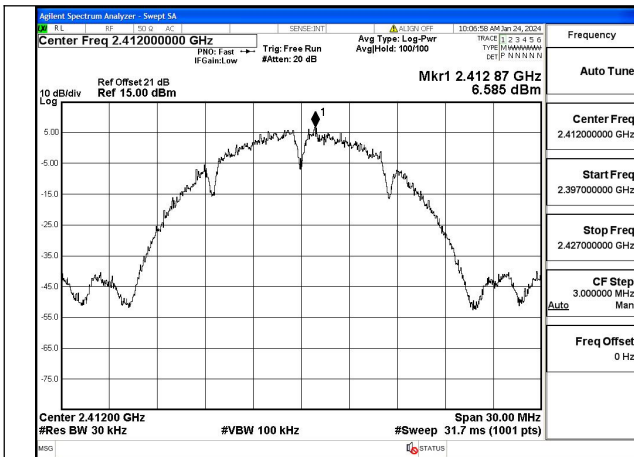

Test Mode: 802.11b

Mode:802.11b Frequency:2412MHz Ant:Chain0