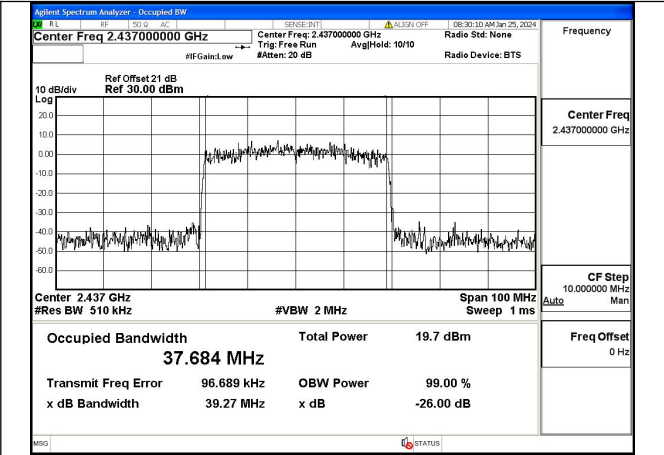

Mode:802.11ax HE40 Tone:484T Frequency:2422MHz Ant:Chain0

Mode:802.11ax HE40 Tone:484T Frequency:2437MHz Ant:Chain0

Mode:802.11ax HE40 Tone:484T Frequency:2452MHz  
Ant:Chain0

Mode:802.11ax HE40 Tone:484T Frequency:2422MHz  
Ant:Chain1