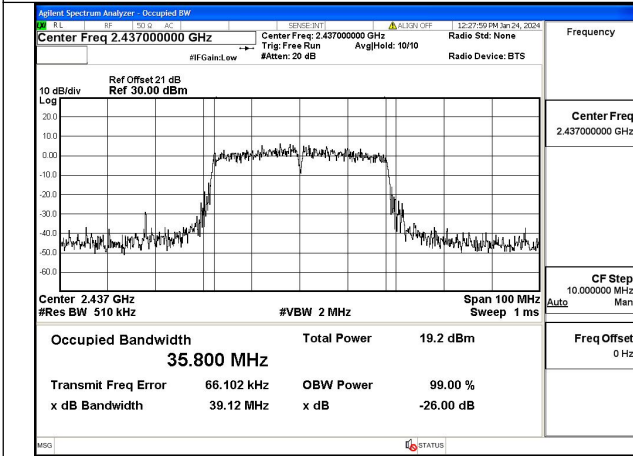

Mode:802.11n HT40 Frequency:2437MHz Ant:Chain1