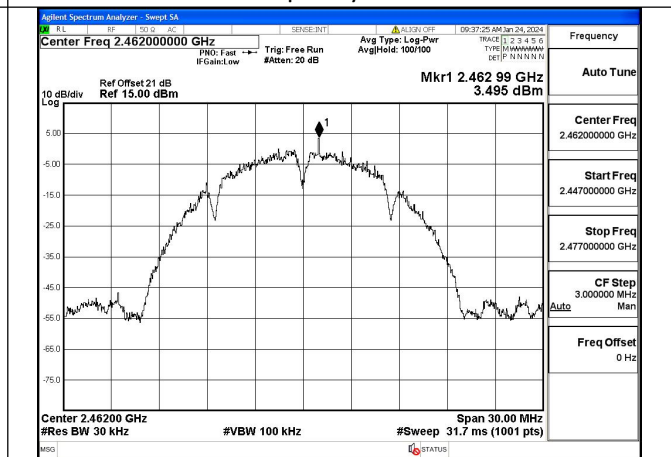

Test Mode: 802.11b

Mode:802.11b Frequency:2412MHz Ant:Chain0

Mode:802.11b Frequency:2437MHz Ant:Chain0

Mode:802.11b Frequency:2462MHz Ant:Chain0

Mode:802.11b Frequency:2412MHz Ant:Chain1

Mode:802.11b Frequency:2437MHz Ant:Chain1

Mode:802.11b Frequency:2462MHz Ant:Chain1

Test Mode: 802.11g

Mode:802.11g Frequency:2412MHz Ant:Chain0

Mode:802.11g Frequency:2437MHz Ant:Chain0

Mode:802.11g Frequency:2462MHz Ant:Chain0

Mode:802.11g Frequency:2412MHz Ant:Chain1