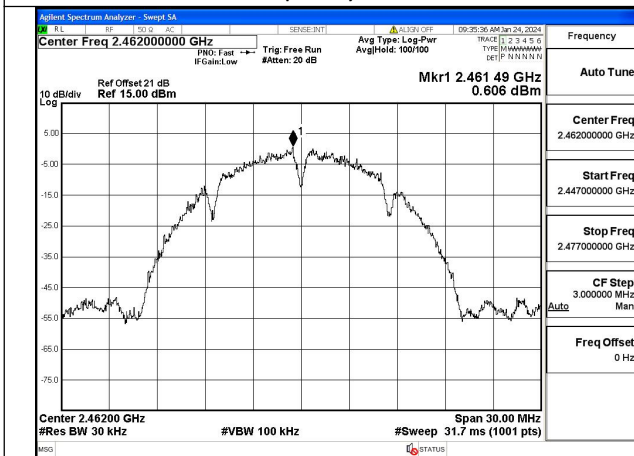

Mode:802.11b Frequency:2462MHz Ant:Chain0