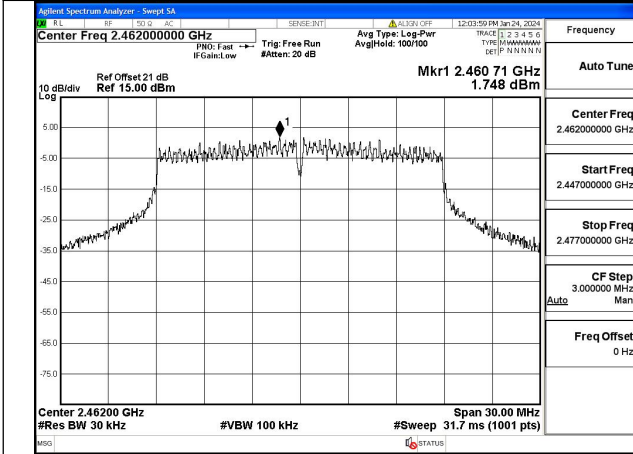

Mode:802.11g Frequency:2437MHz Ant:Chain1

Mode:802.11g Frequency:2462MHz Ant:Chain1

Test Mode: 802.11n HT20

Mode:802.11n HT20 Frequency:2412MHz Ant:Chain0

Mode:802.11n HT20 Frequency:2437MHz Ant:Chain0

Mode:802.11n HT20 Frequency:2462MHz Ant:Chain0