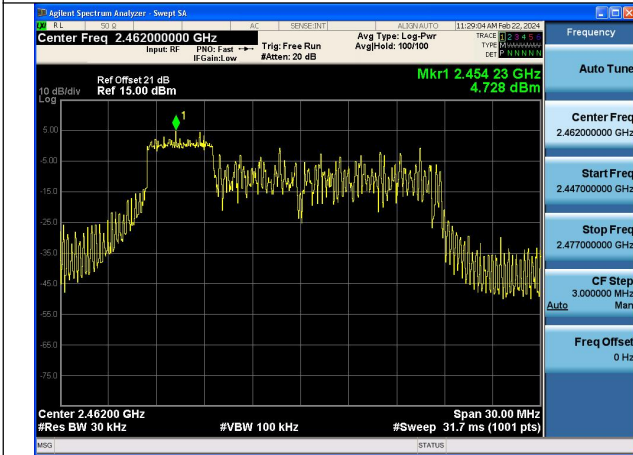

Mode:802.11ax HE20 Tone:26T Frequency:2437MHz  
Ant:Chain0

Mode:802.11ax HE20 Tone:26T Frequency:2462MHz  
Ant:Chain0

Mode:802.11ax HE20 Tone:26T Frequency:2412MHz  
Ant:Chain1

Mode:802.11ax HE20 Tone:26T Frequency:2437MHz  
Ant:Chain1

Mode:802.11ax HE20 Tone:26T Frequency:2462MHz  
Ant:Chain1

Mode:802.11ax HE20 Tone:52T Frequency:2412MHz  
Ant:Chain0

Mode:802.11ax HE20 Tone:52T Frequency:2437MHz  
Ant:Chain0

Mode:802.11ax HE20 Tone:52T Frequency:2462MHz  
Ant:Chain0