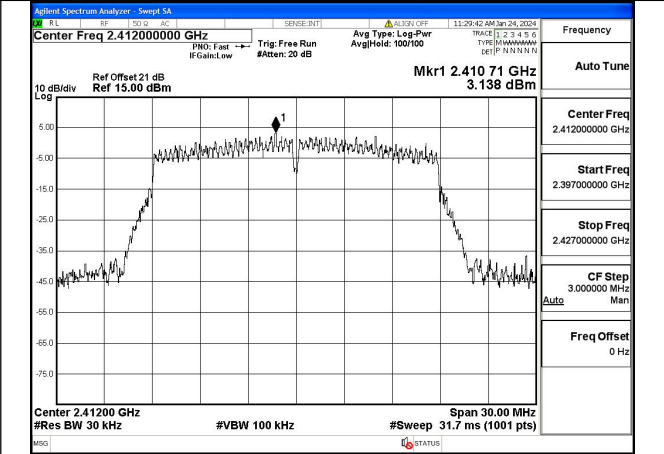

Mode:802.11g Frequency:2437MHz Ant:Chain1

Mode:802.11g Frequency:2462MHz Ant:Chain1

Test Mode: 802.11n HT20

Mode:802.11n HT20 Frequency:2412MHz Ant:Chain0

Mode:802.11n HT20 Frequency:2437MHz Ant:Chain0

Mode:802.11n HT20 Frequency:2462MHz Ant:Chain0