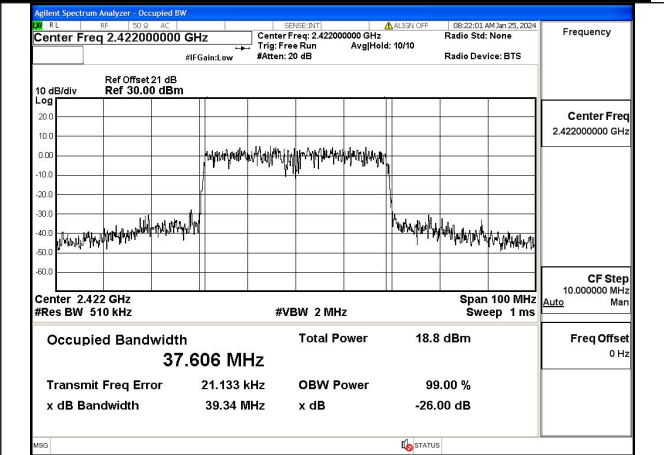

Mode:802.11ax HE40 Tone:484T Frequency:2422MHz Ant:Chain0

Mode:802.11ax HE40 Tone:484T Frequency:2437MHz Ant:Chain0

Mode:802.11ax HE40 Tone:484T Frequency:2452MHz  
Ant:Chain0

Mode:802.11ax HE40 Tone:484T Frequency:2422MHz  
Ant:Chain1