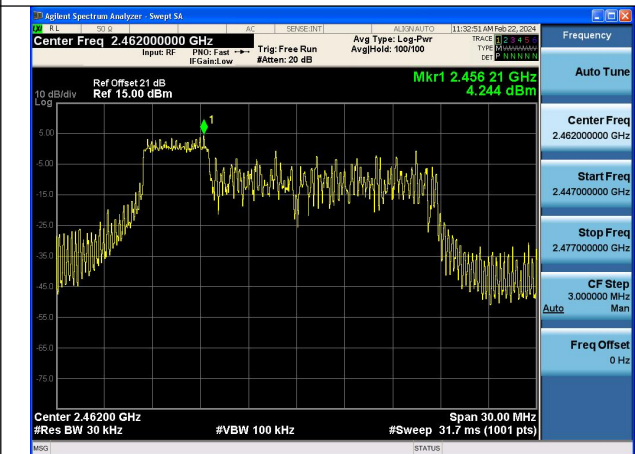

Mode:802.11ax HE20 Tone:26T Frequency:2462MHz  
Ant:Chain1

Mode:802.11ax HE20 Tone:52T Frequency:2412MHz  
Ant:Chain0

Mode:802.11ax HE20 Tone:52T Frequency:2437MHz  
Ant:Chain0

Mode:802.11ax HE20 Tone:52T Frequency:2462MHz  
Ant:Chain0

Mode:802.11ax HE20 Tone:52T Frequency:2412MHz  
Ant:Chain1

Mode:802.11ax HE20 Tone:52T Frequency:2437MHz  
Ant:Chain1

Mode:802.11ax HE20 Tone:52T Frequency:2462MHz  
Ant:Chain1