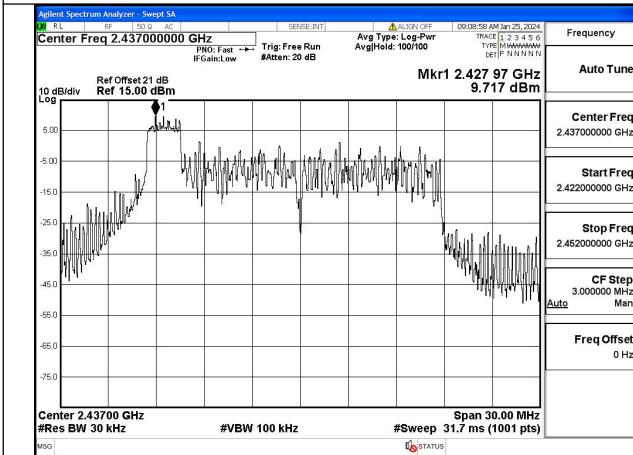

Mode:802.11n HT20 Frequency:2412MHz Ant:Chain1

Mode:802.11n HT20 Frequency:2437MHz Ant:Chain1

Mode:802.11n HT20 Frequency:2462MHz Ant:Chain1

Test Mode: 802.11ax HE20

Mode:802.11ax HE20 Tone:26T Frequency:2412MHz  
Ant:Chain0

Mode:802.11ax HE20 Tone:26T Frequency:2437MHz  
Ant:Chain0

Mode:802.11ax HE20 Tone:26T Frequency:2462MHz  
Ant:Chain0

Mode:802.11ax HE20 Tone:26T Frequency:2412MHz  
Ant:Chain1

Mode:802.11ax HE20 Tone:26T Frequency:2437MHz  
Ant:Chain1