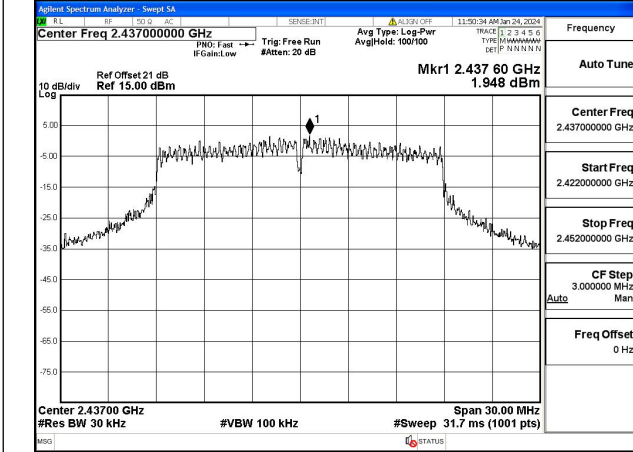

Mode:802.11n HT20 Frequency:2437MHz Ant:Chain1