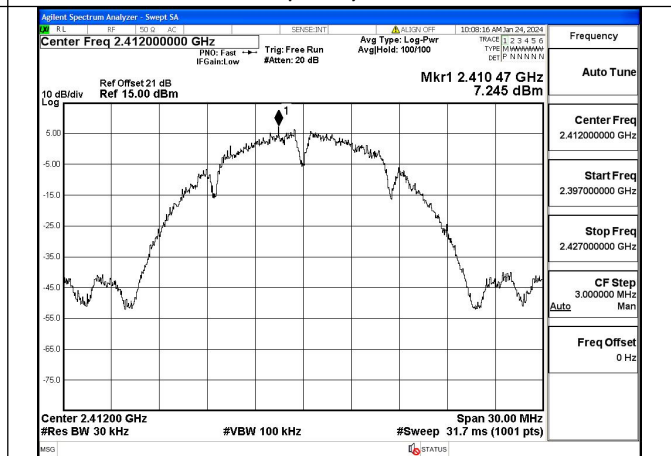

Test Mode: 802.11b

Mode:802.11b Frequency:2412MHz Ant:Chain0

Mode:802.11b Frequency:2437MHz Ant:Chain0

Mode:802.11b Frequency:2462MHz Ant:Chain0

Mode:802.11b Frequency:2412MHz Ant:Chain1

Mode:802.11b Frequency:2437MHz Ant:Chain1

Mode:802.11b Frequency:2462MHz Ant:Chain1

Test Mode: 802.11g

Mode:802.11g Frequency:2412MHz Ant:Chain0

Mode:802.11g Frequency:2437MHz Ant:Chain0

Mode:802.11g Frequency:2462MHz Ant:Chain0

Mode:802.11g Frequency:2412MHz Ant:Chain1