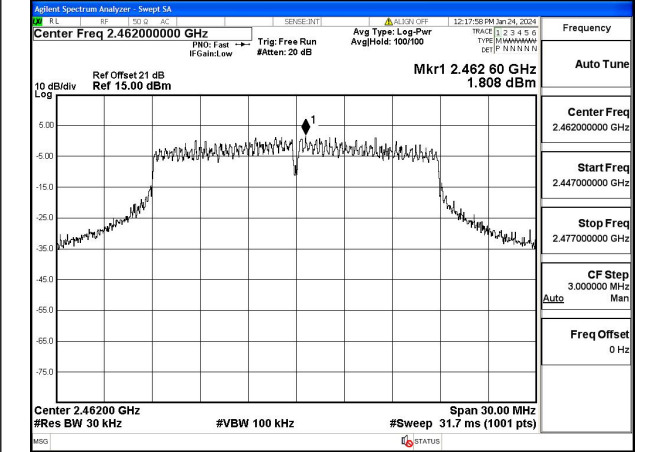

Mode:802.11n HT20 Frequency:2462MHz Ant:Chain1

Test Mode: 802.11ax HE20