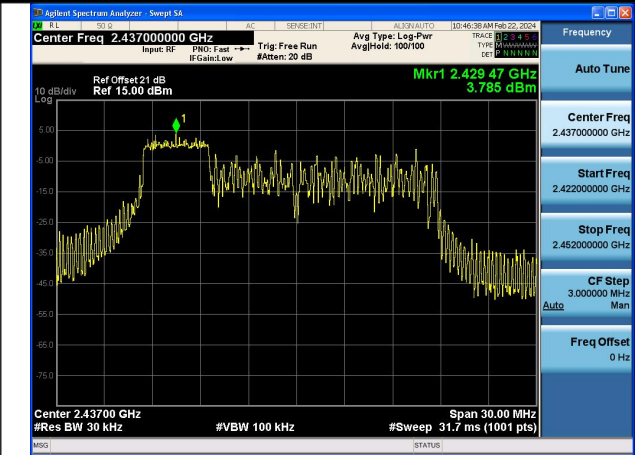

Mode:802.11ax HE20 Tone:26T Frequency:2437MHz  
Ant:Chain0

Mode:802.11ax HE20 Tone:26T Frequency:2462MHz  
Ant:Chain0

Mode:802.11ax HE20 Tone:26T Frequency:2412MHz  
Ant:Chain1

Mode:802.11ax HE20 Tone:26T Frequency:2437MHz  
Ant:Chain1

Mode:802.11ax HE20 Tone:26T Frequency:2462MHz  
Ant:Chain1

Mode:802.11ax HE20 Tone:52T Frequency:2412MHz  
Ant:Chain0

Mode:802.11ax HE20 Tone:52T Frequency:2437MHz  
Ant:Chain0

Mode:802.11ax HE20 Tone:52T Frequency:2462MHz  
Ant:Chain0