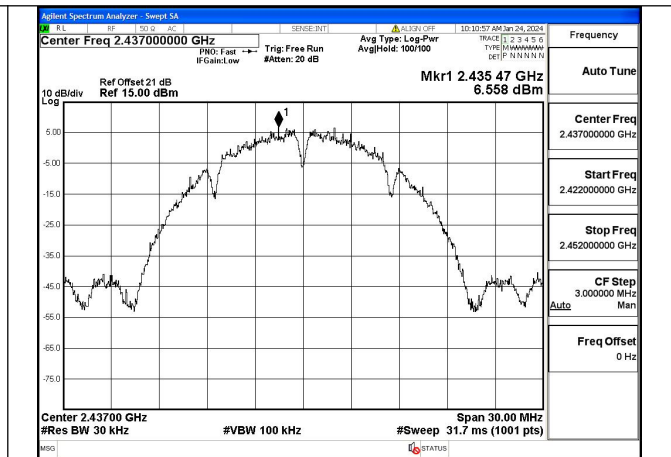

Mode:802.11b Frequency:2437MHz Ant:Chain0