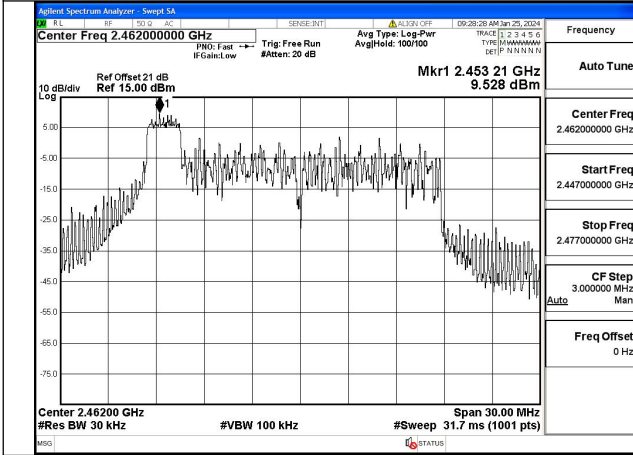

Mode:802.11n HT20 Frequency:2412MHz Ant:Chain1

Mode:802.11n HT20 Frequency:2437MHz Ant:Chain1

Mode:802.11n HT20 Frequency:2462MHz Ant:Chain1

Test Mode: 802.11ax HE20

Mode:802.11ax HE20 Tone:26T Frequency:2412MHz  
Ant:Chain0

Mode:802.11ax HE20 Tone:26T Frequency:2437MHz  
Ant:Chain0

Mode:802.11ax HE20 Tone:26T Frequency:2462MHz  
Ant:Chain0

Mode:802.11ax HE20 Tone:26T Frequency:2412MHz  
Ant:Chain1

Mode:802.11ax HE20 Tone:26T Frequency:2437MHz  
Ant:Chain1