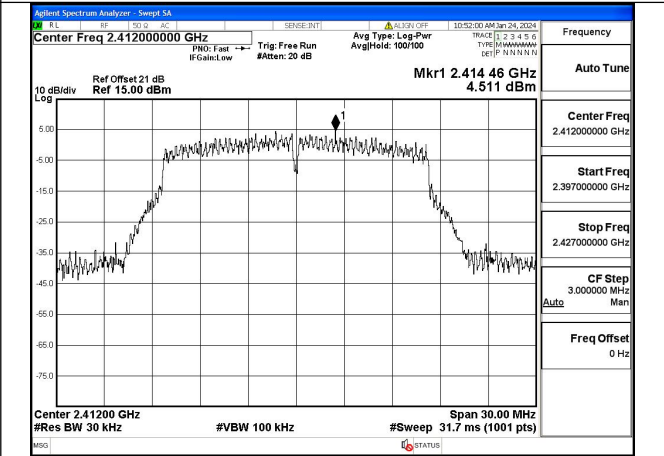

Test Mode: 802.11b

Mode:802.11b Frequency:2412MHz Ant:Chain0

Mode:802.11b Frequency:2437MHz Ant:Chain0

Mode:802.11b Frequency:2462MHz Ant:Chain0

Mode:802.11b Frequency:2412MHz Ant:Chain1

Mode:802.11b Frequency:2437MHz Ant:Chain1

Mode:802.11b Frequency:2462MHz Ant:Chain1

Test Mode: 802.11g

Mode:802.11g Frequency:2412MHz Ant:Chain0

Mode:802.11g Frequency:2437MHz Ant:Chain0

Mode:802.11g Frequency:2462MHz Ant:Chain0

Mode:802.11g Frequency:2412MHz Ant:Chain1