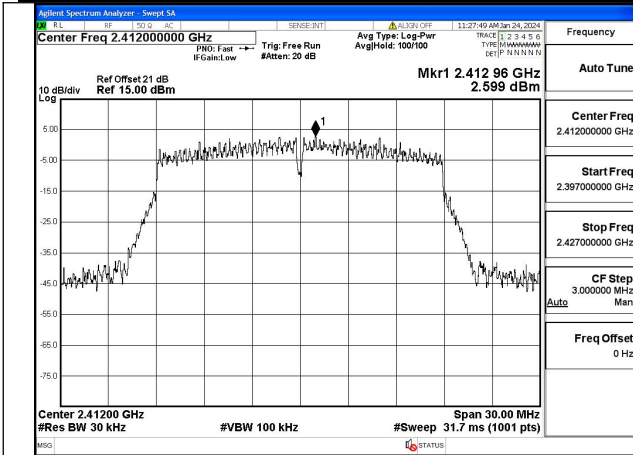

Mode:802.11n HT20 Frequency:2412MHz Ant:Chain0