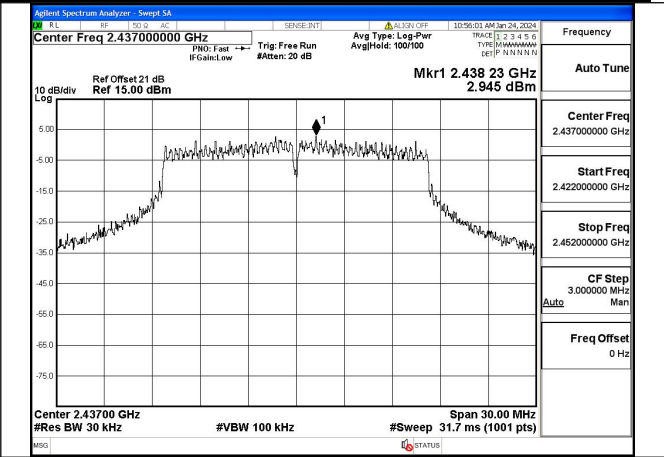

Mode:802.11g Frequency:2437MHz Ant:Chain0