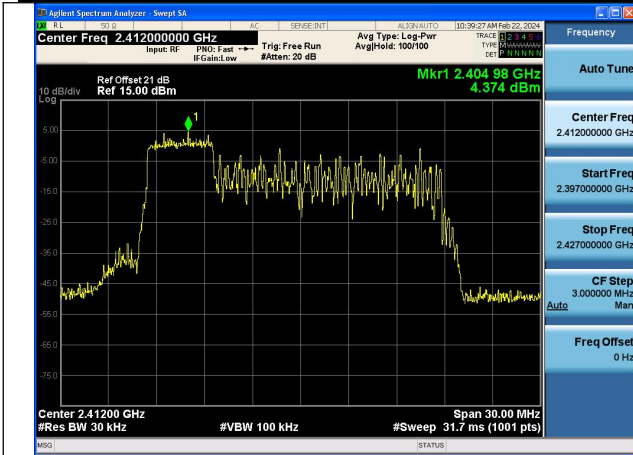

Mode:802.11ax HE20 Tone:26T Frequency:2437MHz  
Ant:Chain0

Mode:802.11ax HE20 Tone:26T Frequency:2462MHz  
Ant:Chain0

Mode:802.11ax HE20 Tone:26T Frequency:2412MHz  
Ant:Chain1

Mode:802.11ax HE20 Tone:26T Frequency:2437MHz  
Ant:Chain1

Mode:802.11ax HE20 Tone:26T Frequency:2462MHz  
Ant:Chain1

Mode:802.11ax HE20 Tone:52T Frequency:2412MHz  
Ant:Chain0

Mode:802.11ax HE20 Tone:52T Frequency:2437MHz  
Ant:Chain0

Mode:802.11ax HE20 Tone:52T Frequency:2462MHz  
Ant:Chain0