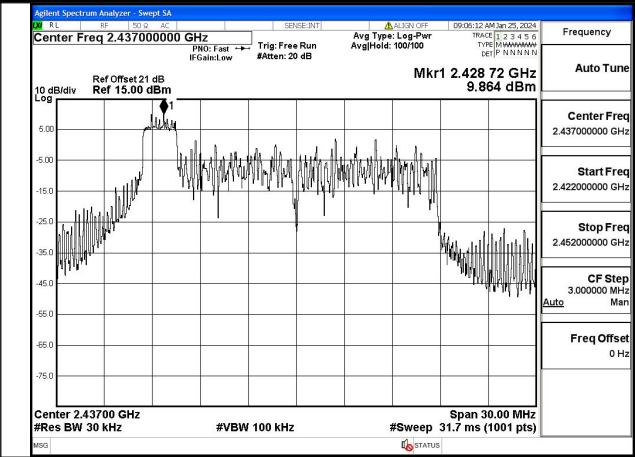

Mode:802.11n HT20 Frequency:2412MHz Ant:Chain1

Mode:802.11n HT20 Frequency:2437MHz Ant:Chain1

Mode:802.11n HT20 Frequency:2462MHz Ant:Chain1

Test Mode: 802.11ax HE20

Mode:802.11ax HE20 Tone:26T Frequency:2412MHz  
Ant:Chain0

Mode:802.11ax HE20 Tone:26T Frequency:2437MHz  
Ant:Chain0

Mode:802.11ax HE20 Tone:26T Frequency:2462MHz  
Ant:Chain0

Mode:802.11ax HE20 Tone:26T Frequency:2412MHz  
Ant:Chain1

Mode:802.11ax HE20 Tone:26T Frequency:2437MHz  
Ant:Chain1