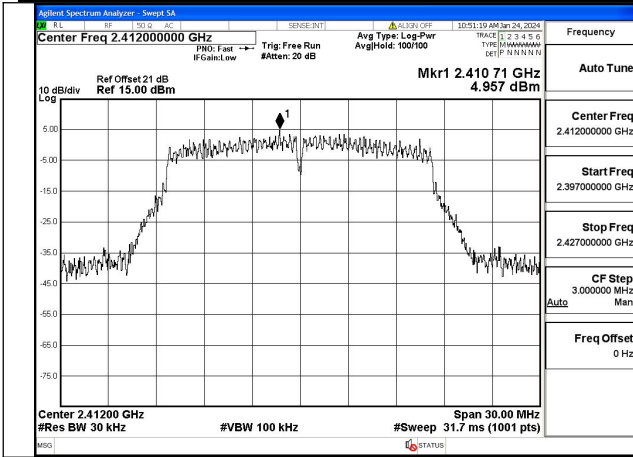

Test Mode: 802.11b

Mode:802.11b Frequency:2412MHz Ant:Chain0

Mode:802.11b Frequency:2437MHz Ant:Chain0

Mode:802.11b Frequency:2462MHz Ant:Chain0

Mode:802.11b Frequency:2412MHz Ant:Chain1

Mode:802.11b Frequency:2437MHz Ant:Chain1

Mode:802.11b Frequency:2462MHz Ant:Chain1

Test Mode: 802.11g

Mode:802.11g Frequency:2412MHz Ant:Chain0

Mode:802.11g Frequency:2437MHz Ant:Chain0

Mode:802.11g Frequency:2462MHz Ant:Chain0

Mode:802.11g Frequency:2412MHz Ant:Chain1