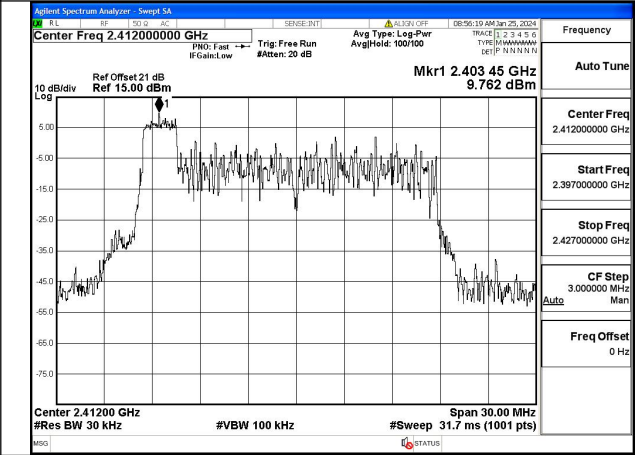

Mode:802.11n HT20 Frequency:2412MHz Ant:Chain1

Mode:802.11n HT20 Frequency:2437MHz Ant:Chain1

Mode:802.11n HT20 Frequency:2462MHz Ant:Chain1

Test Mode: 802.11ax HE20

Mode:802.11ax HE20 Tone:26T Frequency:2412MHz  
Ant:Chain0

Mode:802.11ax HE20 Tone:26T Frequency:2437MHz  
Ant:Chain0

Mode:802.11ax HE20 Tone:26T Frequency:2462MHz  
Ant:Chain0

Mode:802.11ax HE20 Tone:26T Frequency:2412MHz  
Ant:Chain1

Mode:802.11ax HE20 Tone:26T Frequency:2437MHz  
Ant:Chain1