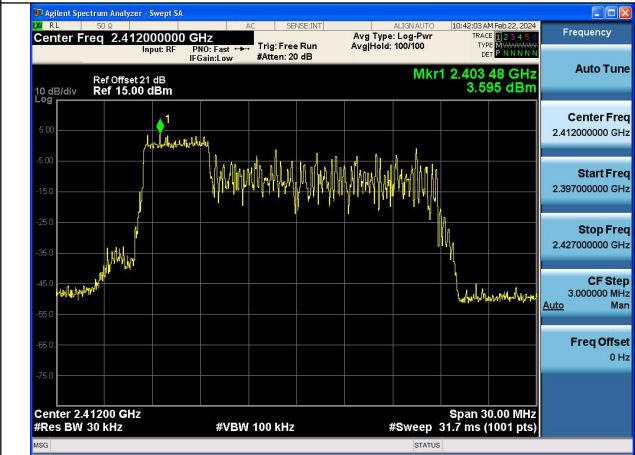

Mode:802.11ax HE20 Tone:26T Frequency:2437MHz  
Ant:Chain0

Mode:802.11ax HE20 Tone:26T Frequency:2462MHz  
Ant:Chain0

Mode:802.11ax HE20 Tone:26T Frequency:2412MHz  
Ant:Chain1

Mode:802.11ax HE20 Tone:26T Frequency:2437MHz  
Ant:Chain1

Mode:802.11ax HE20 Tone:26T Frequency:2462MHz  
Ant:Chain1

Mode:802.11ax HE20 Tone:52T Frequency:2412MHz  
Ant:Chain0

Mode:802.11ax HE20 Tone:52T Frequency:2437MHz  
Ant:Chain0

Mode:802.11ax HE20 Tone:52T Frequency:2462MHz  
Ant:Chain0

Mode:802.11ax HE20 Tone:52T Frequency:2412MHz  
Ant:Chain1

Mode:802.11ax HE20 Tone:52T Frequency:2437MHz  
Ant:Chain1

Mode:802.11ax HE20 Tone:52T Frequency:2462MHz  
Ant:Chain1