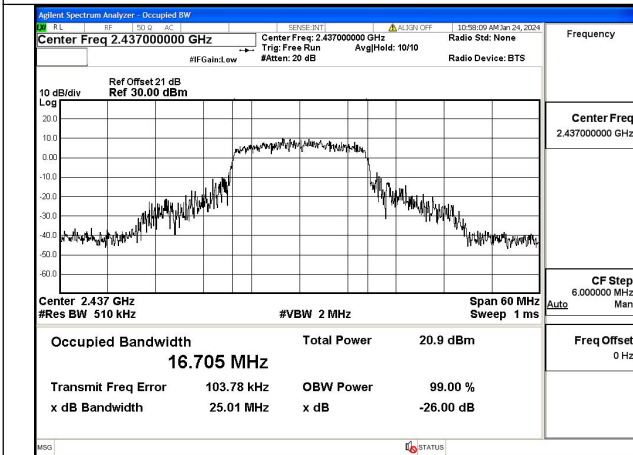

Mode:802.11g Frequency:2412MHz Ant:Chain0

Mode:802.11g Frequency:2437MHz Ant:Chain0

Mode:802.11g Frequency:2462MHz Ant:Chain0

Mode:802.11g Frequency:2412MHz Ant:Chain1

Mode:802.11g Frequency:2437MHz Ant:Chain1