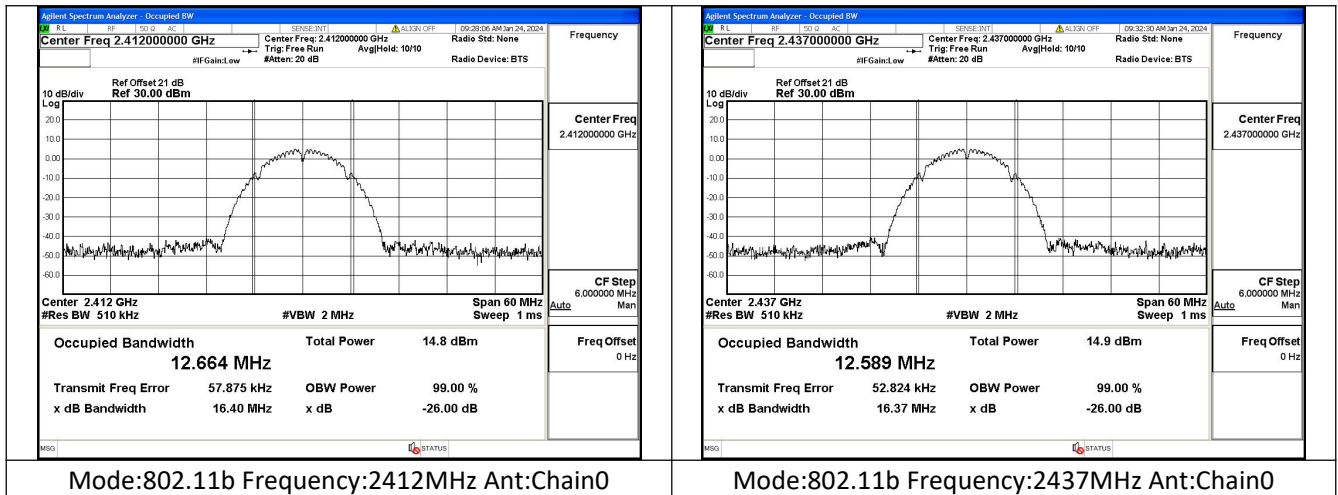

99% Bandwidth

Test Mode	Antenna	99% bandwidth (MHz)		
		Channel No.1	Channel No.6	Channel No.11
		2412MHz	2437MHz	2462MHz
802.11b	Chain0	12.664	12.589	12.585
802.11b	Chain1	12.669	12.645	12.578
802.11g	Chain0	16.430	16.773	16.738
802.11g	Chain1	16.490	16.705	16.792
802.11n HT20	Chain0	17.614	17.891	17.821
802.11n HT20	Chain1	17.619	17.932	17.944
802.11ax HE20	Chain0	19.009	18.987	18.871
802.11ax HE20	Chain1	18.929	18.720	18.876

Test Mode	Antenna	99% bandwidth (MHz)		
		Channel No.3	Channel No.6	Channel No.9
		2422MHz	2437MHz	2452MHz
802.11n HT40	Chain0	35.858	36.052	35.913
802.11n HT40	Chain1	36.006	35.800	36.126
802.11ax HE40	Chain0	37.574	37.684	37.568
802.11ax HE40	Chain1	37.606	37.556	37.615

Test Mode: 802.11b