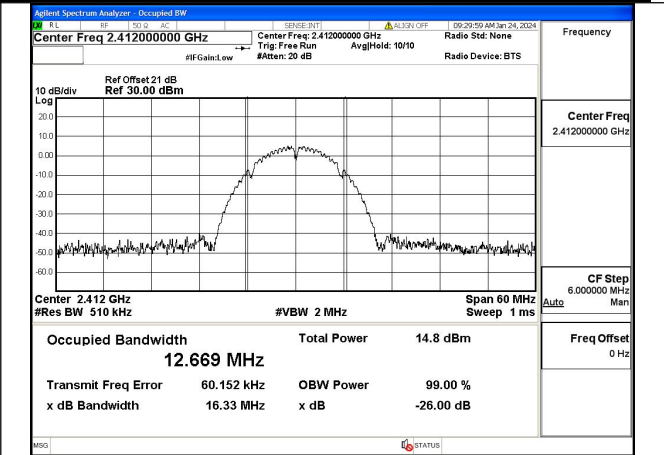

Mode:802.11b Frequency:2412MHz Ant:Chain1