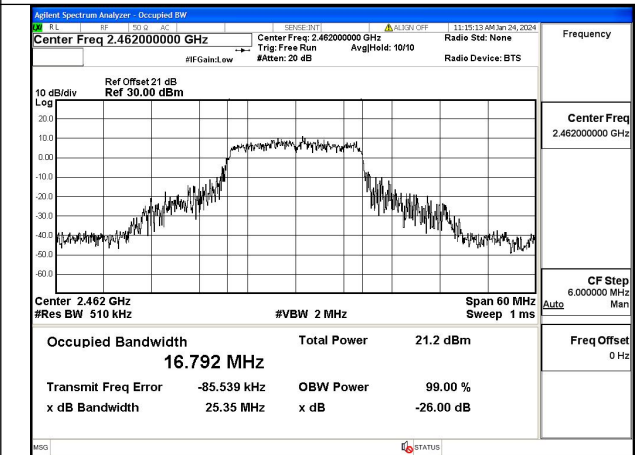

Mode:802.11g Frequency:2412MHz Ant:Chain0

Mode:802.11g Frequency:2437MHz Ant:Chain0

Mode:802.11g Frequency:2462MHz Ant:Chain0

Mode:802.11g Frequency:2412MHz Ant:Chain1

Mode:802.11g Frequency:2437MHz Ant:Chain1