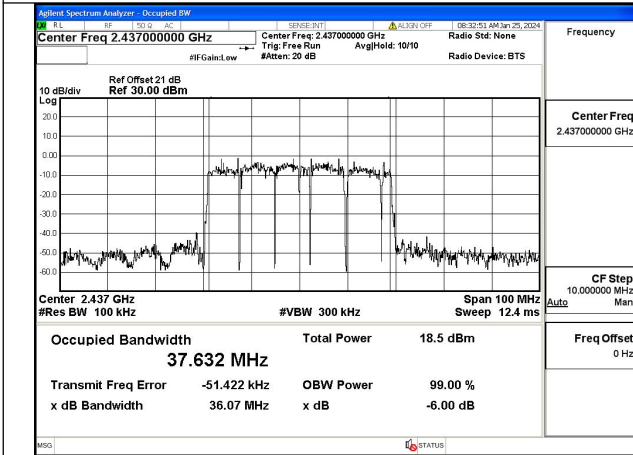

Mode:802.11ax HE40 Tone:484T Frequency:2452MHz
Ant:Chain0

Mode:802.11ax HE40 Tone:484T Frequency:2422MHz
Ant:Chain1

Mode:802.11ax HE40 Tone:484T Frequency:2437MHz
Ant:Chain1

Mode:802.11ax HE40 Tone:484T Frequency:2452MHz
Ant:Chain1