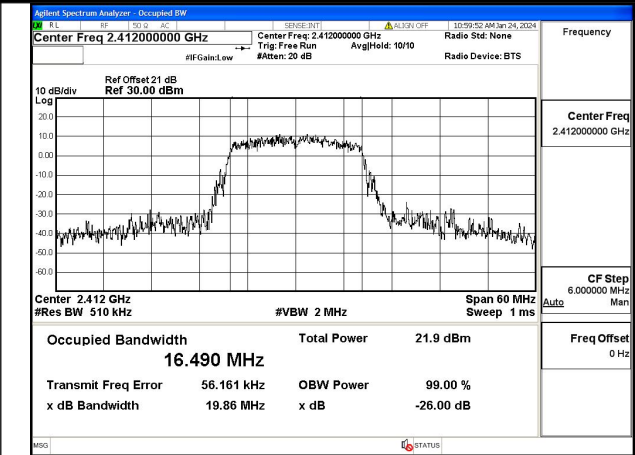

Mode:802.11g Frequency:2412MHz Ant:Chain1