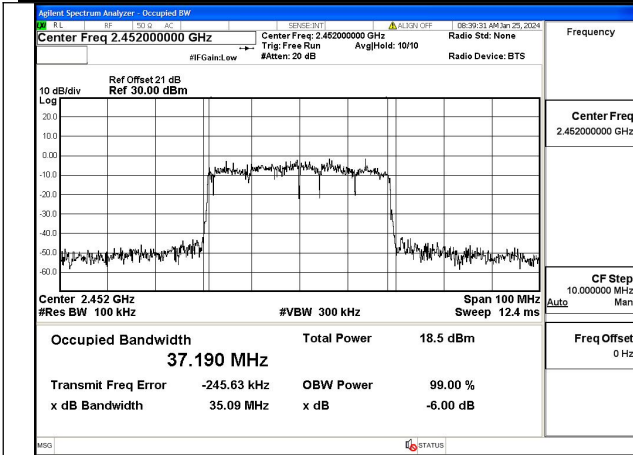

Mode:802.11ax HE40 Tone:484T Frequency:2452MHz
Ant:Chain0

Mode:802.11ax HE40 Tone:484T Frequency:2422MHz
Ant:Chain1

Mode:802.11ax HE40 Tone:484T Frequency:2437MHz
Ant:Chain1

Mode:802.11ax HE40 Tone:484T Frequency:2452MHz
Ant:Chain1