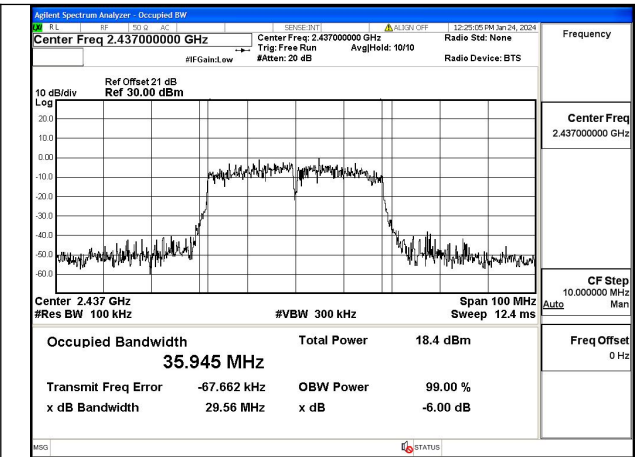

Mode:802.11n HT40 Frequency:2437MHz Ant:Chain0