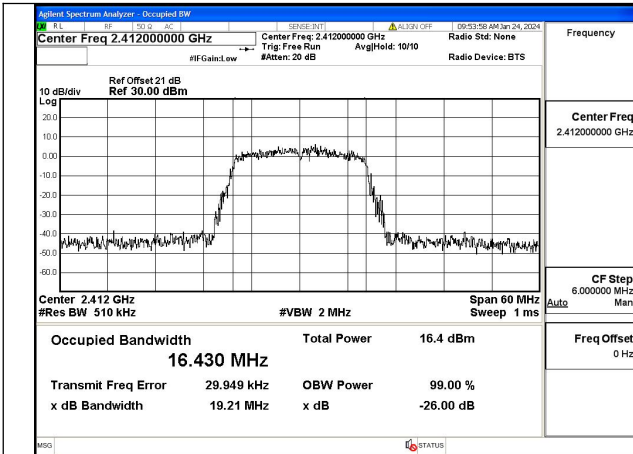

Test Mode: 802.11b

Mode:802.11b Frequency:2462MHz Ant:Chain0

Mode:802.11b Frequency:2412MHz Ant:Chain1

Mode:802.11b Frequency:2437MHz Ant:Chain1

Mode:802.11b Frequency:2462MHz Ant:Chain1

Test Mode: 802.11g