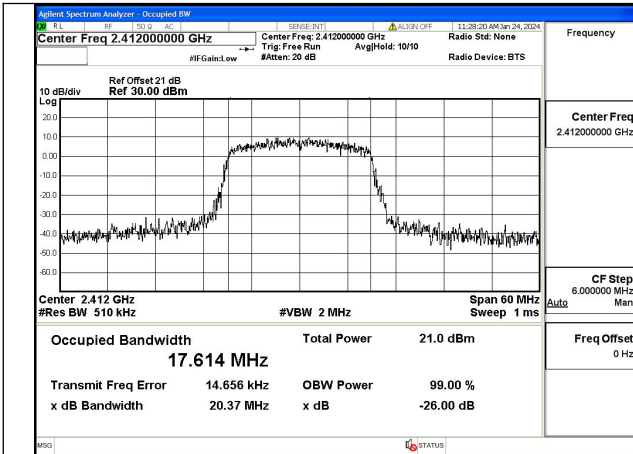

Test Mode: 802.11n HT20

Mode:802.11n HT20 Frequency:2412MHz Ant:Chain0