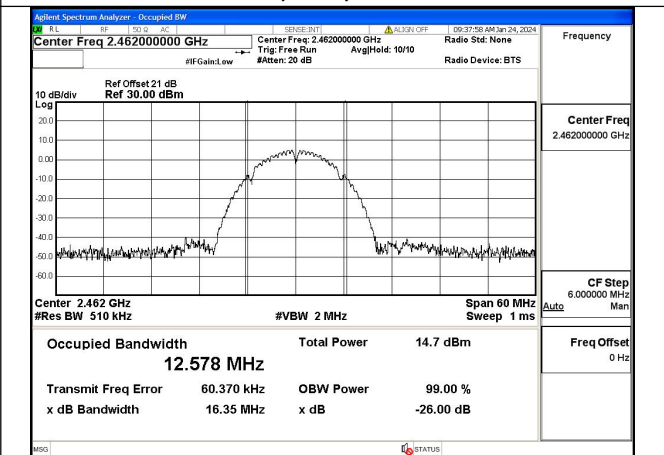

Test Mode: 802.11b

Mode:802.11b Frequency:2462MHz Ant:Chain0

Mode:802.11b Frequency:2412MHz Ant:Chain1

Mode:802.11b Frequency:2437MHz Ant:Chain1

Mode:802.11b Frequency:2462MHz Ant:Chain1

Test Mode: 802.11g