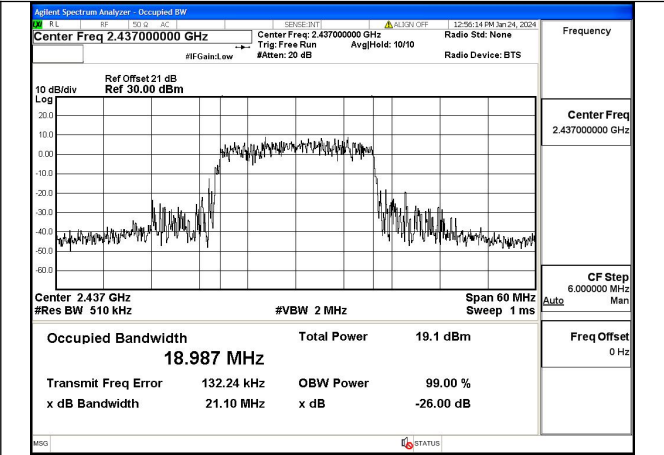

Test Mode: 802.11ax HE20

Mode:802.11ax HE20 Tone:242T Frequency:2437MHz Ant:Chain0