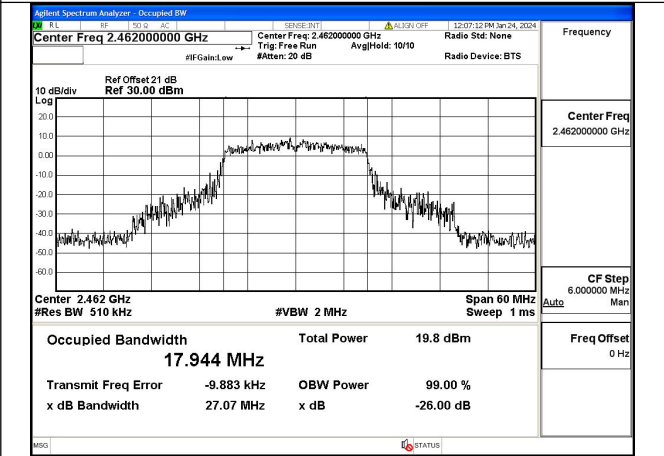

Mode:802.11n HT20 Frequency:2462MHz Ant:Chain1