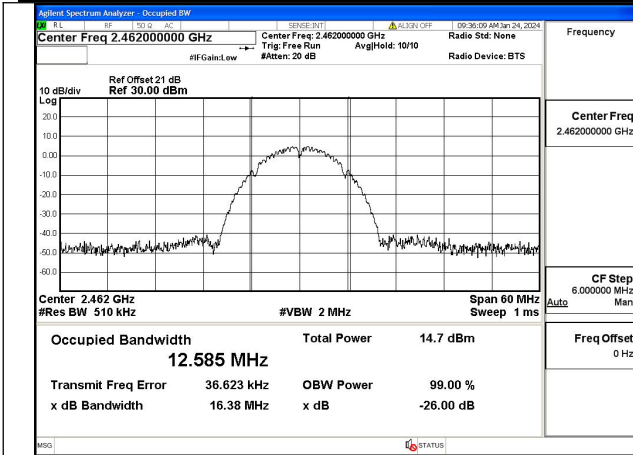

Mode:802.11b Frequency:2462MHz Ant:Chain0