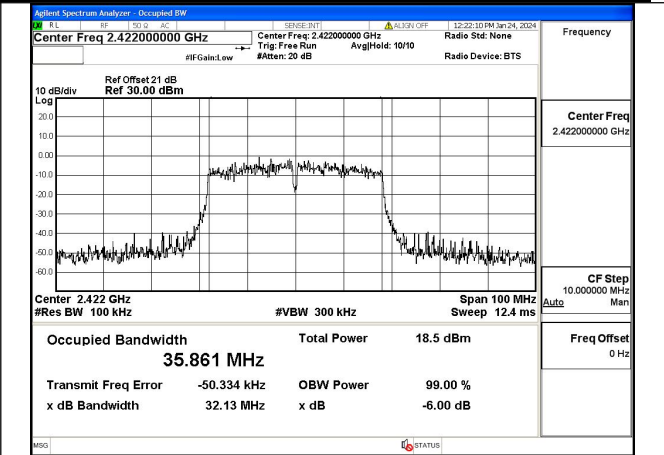

Mode:802.11n HT40 Frequency:2422MHz Ant:Chain1