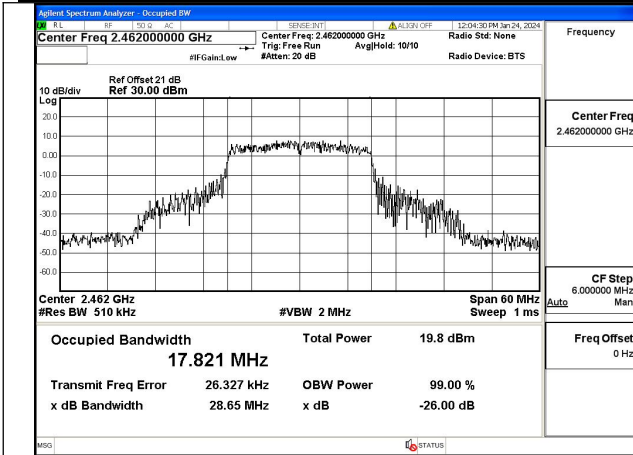

Mode:802.11g Frequency:2462MHz Ant:Chain1

Test Mode: 802.11n HT20

Mode:802.11n HT20 Frequency:2412MHz Ant:Chain0

Mode:802.11n HT20 Frequency:2437MHz Ant:Chain0

Mode:802.11n HT20 Frequency:2462MHz Ant:Chain0