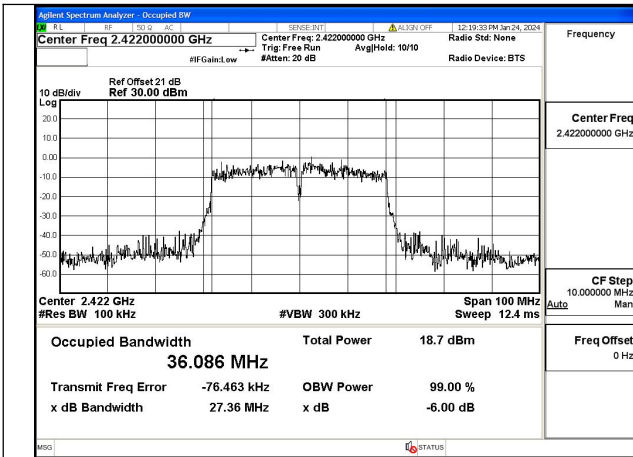

Test Mode: 802.11n HT40

Mode:802.11n HT40 Frequency:2422MHz Ant:Chain0