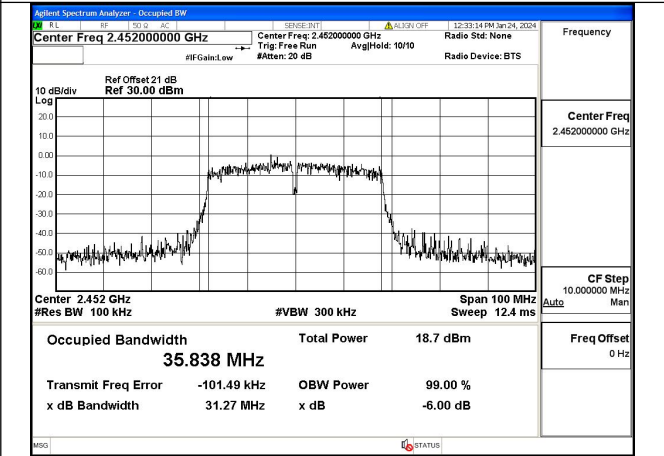

Mode:802.11n HT40 Frequency:2452MHz Ant:Chain1