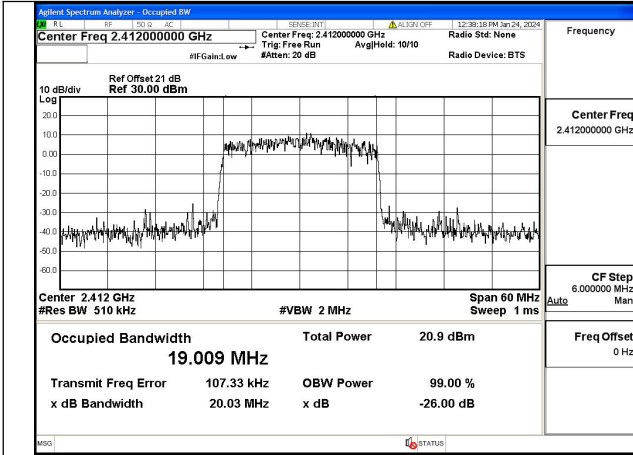

Test Mode: 802.11ax HE20

Mode:802.11ax HE20 Tone:242T Frequency:2412MHz Ant:Chain0