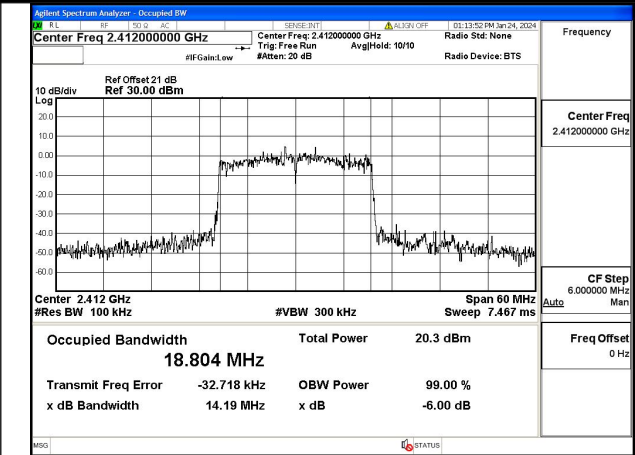

Mode:802.11ax HE20 Tone:242T Frequency:2462MHz
Ant:Chain0

Mode:802.11ax HE20 Tone:242T Frequency:2412MHz
Ant:Chain1

Mode:802.11ax HE20 Tone:242T Frequency:2437MHz
Ant:Chain1

Mode:802.11ax HE20 Tone:242T Frequency:2462MHz
Ant:Chain1