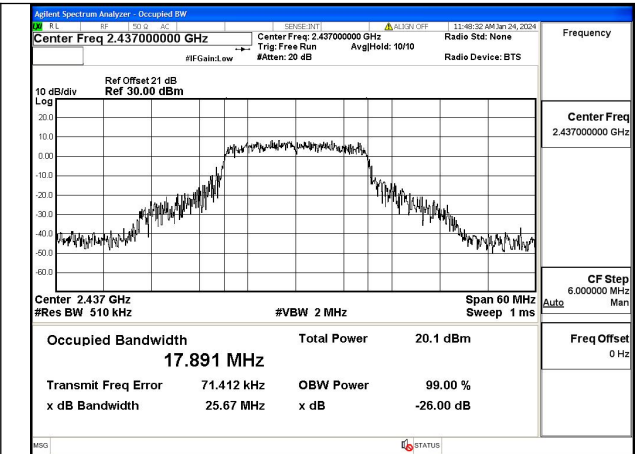

Mode:802.11n HT20 Frequency:2437MHz Ant:Chain0