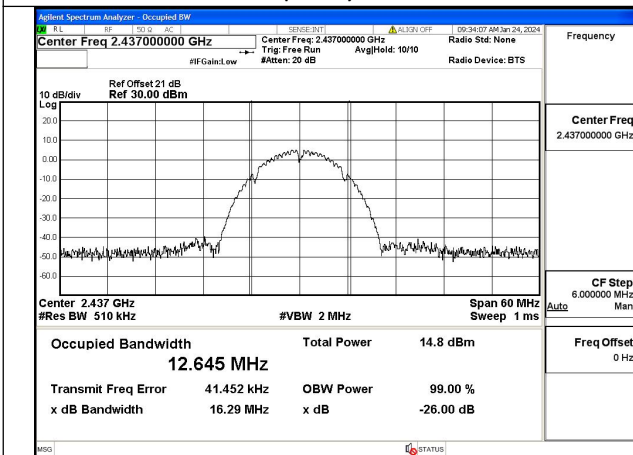

Test Mode: 802.11b

Mode:802.11b Frequency:2462MHz Ant:Chain0

Mode:802.11b Frequency:2412MHz Ant:Chain1

Mode:802.11b Frequency:2437MHz Ant:Chain1

Mode:802.11b Frequency:2462MHz Ant:Chain1

Test Mode: 802.11g