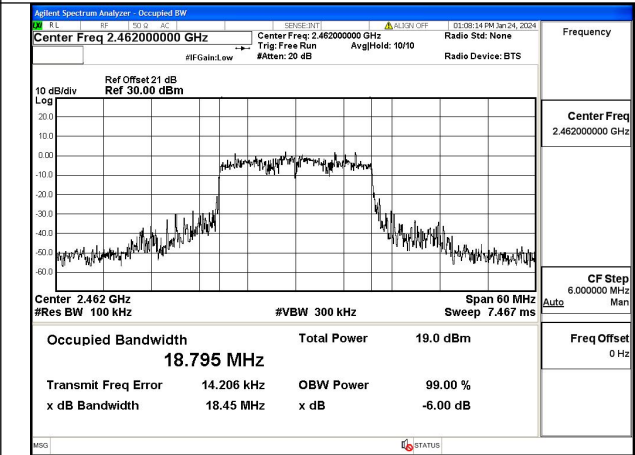

Mode:802.11ax HE20 Tone:242T Frequency:2462MHz
Ant:Chain0

Mode:802.11ax HE20 Tone:242T Frequency:2412MHz
Ant:Chain1

Mode:802.11ax HE20 Tone:242T Frequency:2437MHz
Ant:Chain1

Mode:802.11ax HE20 Tone:242T Frequency:2462MHz
Ant:Chain1