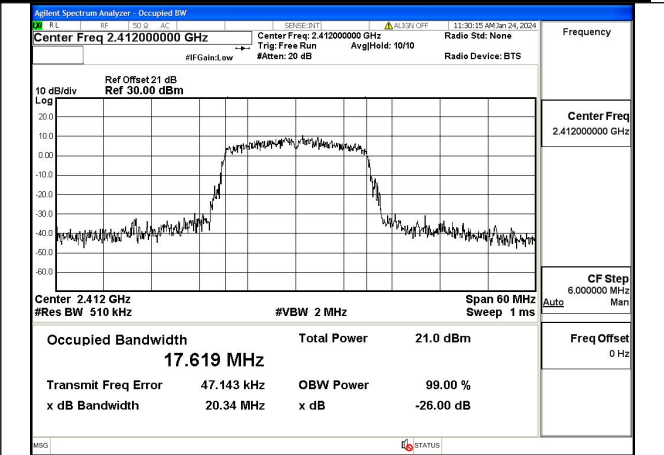

Mode:802.11g Frequency:2462MHz Ant:Chain1

Test Mode: 802.11n HT20

Mode:802.11n HT20 Frequency:2412MHz Ant:Chain0

Mode:802.11n HT20 Frequency:2437MHz Ant:Chain0

Mode:802.11n HT20 Frequency:2462MHz Ant:Chain0