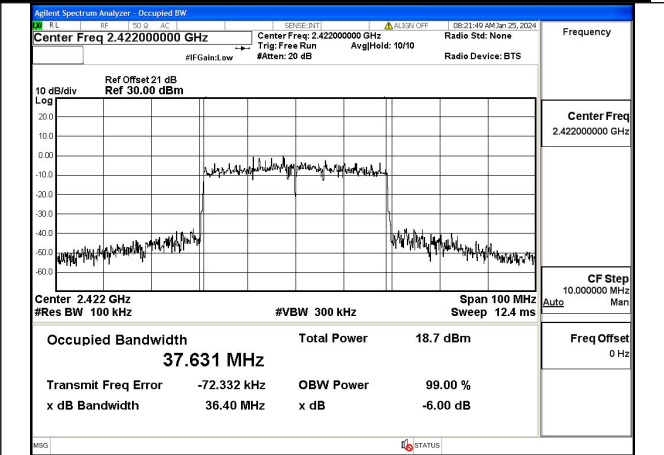

Mode:802.11ax HE40 Tone:484T Frequency:2452MHz
Ant:Chain0

Mode:802.11ax HE40 Tone:484T Frequency:2422MHz
Ant:Chain1

Mode:802.11ax HE40 Tone:484T Frequency:2437MHz
Ant:Chain1

Mode:802.11ax HE40 Tone:484T Frequency:2452MHz
Ant:Chain1