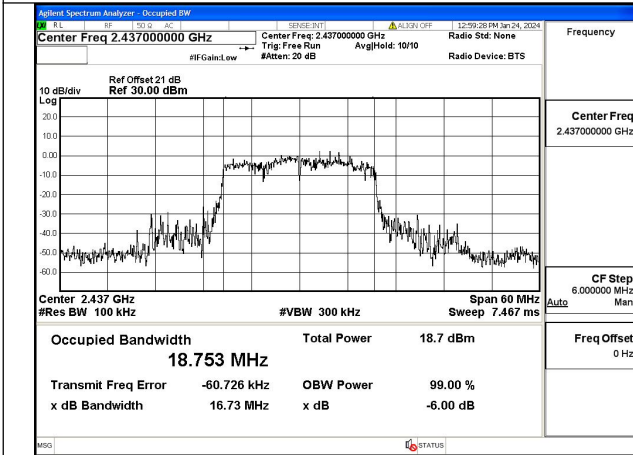

Mode:802.11ax HE20 Tone:242T Frequency:2462MHz
Ant:Chain0

Mode:802.11ax HE20 Tone:242T Frequency:2412MHz
Ant:Chain1

Mode:802.11ax HE20 Tone:242T Frequency:2437MHz
Ant:Chain1

Mode:802.11ax HE20 Tone:242T Frequency:2462MHz
Ant:Chain1