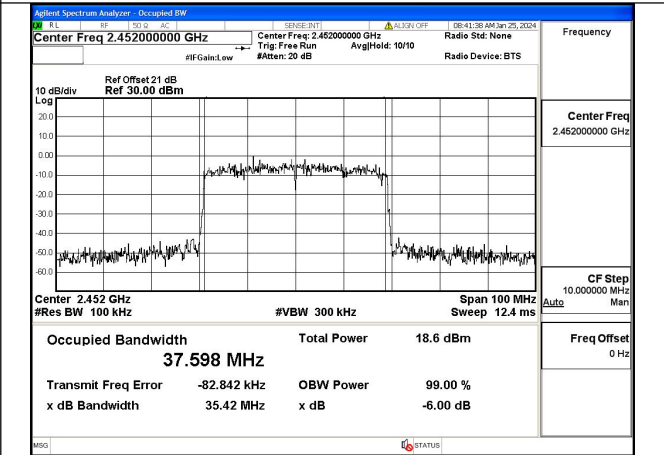

Mode:802.11ax HE40 Tone:484T Frequency:2452MHz
Ant:Chain0

Mode:802.11ax HE40 Tone:484T Frequency:2422MHz
Ant:Chain1

Mode:802.11ax HE40 Tone:484T Frequency:2437MHz
Ant:Chain1

Mode:802.11ax HE40 Tone:484T Frequency:2452MHz
Ant:Chain1