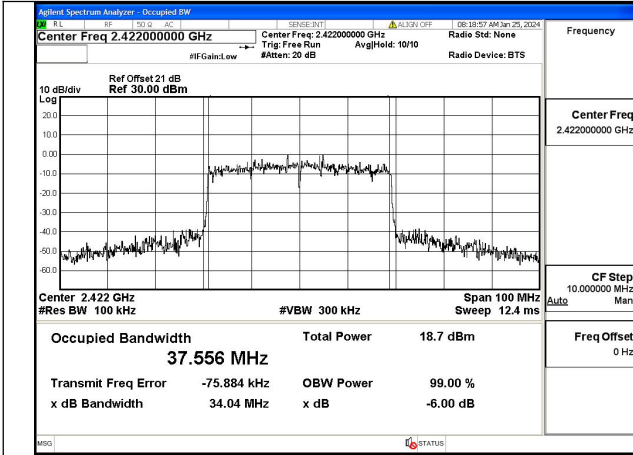

Test Mode: 802.11ax HE40

Mode:802.11ax HE40 Tone:484T Frequency:2422MHz Ant:Chain0