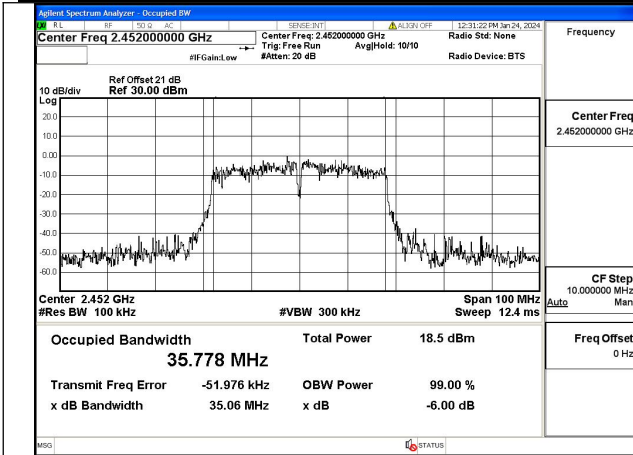

Mode:802.11n HT40 Frequency:2452MHz Ant:Chain0