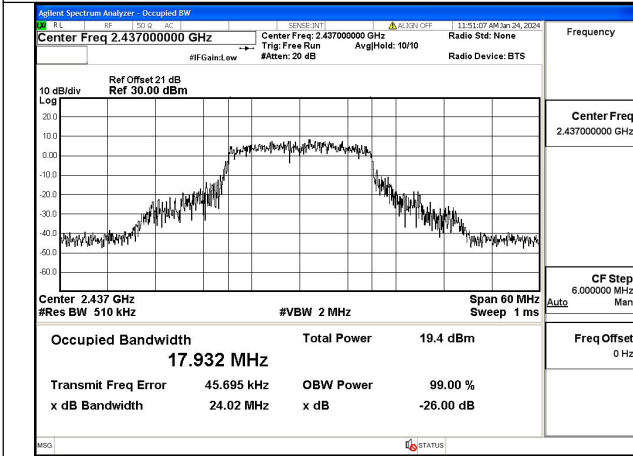

Mode:802.11n HT20 Frequency:2437MHz Ant:Chain1