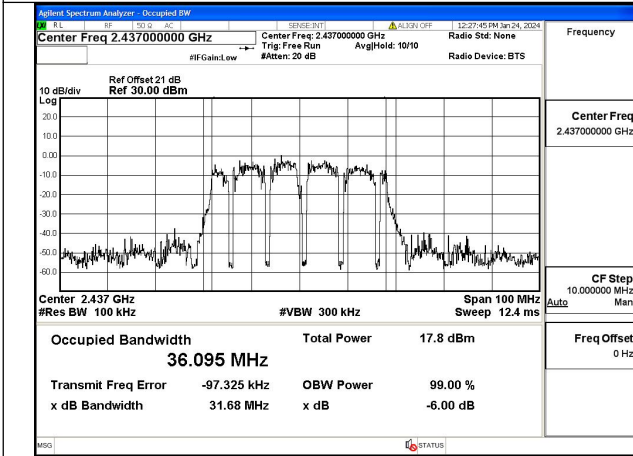

Test Mode: 802.11n HT40

Mode:802.11n HT40 Frequency:2422MHz Ant:Chain0

Mode:802.11n HT40 Frequency:2437MHz Ant:Chain0

Mode:802.11n HT40 Frequency:2452MHz Ant:Chain0

Mode:802.11n HT40 Frequency:2422MHz Ant:Chain1