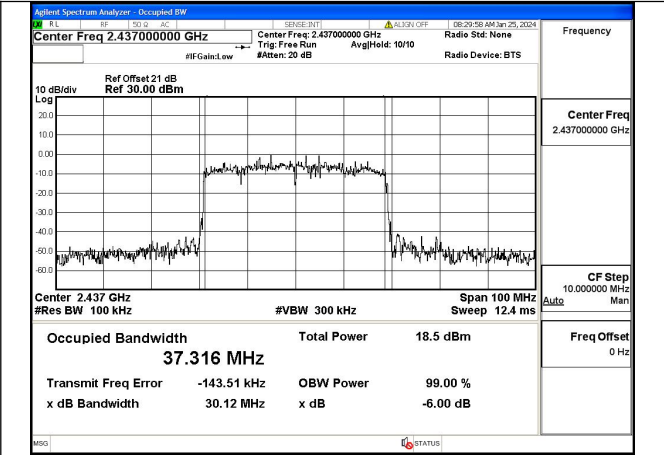

Test Mode: 802.11ax HE40

Mode:802.11ax HE40 Tone:484T Frequency:2437MHz Ant:Chain0