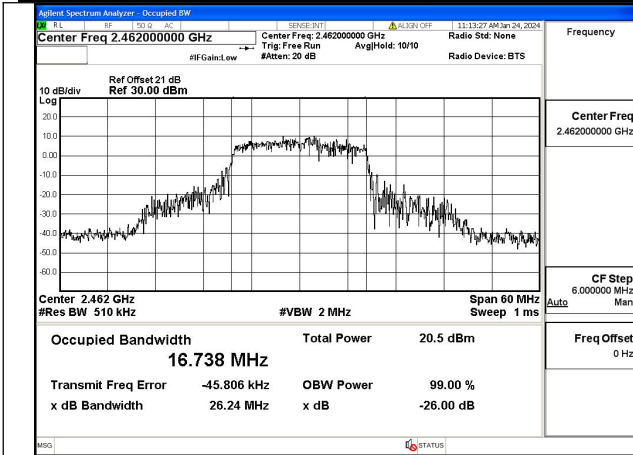

Mode:802.11g Frequency:2462MHz Ant:Chain0