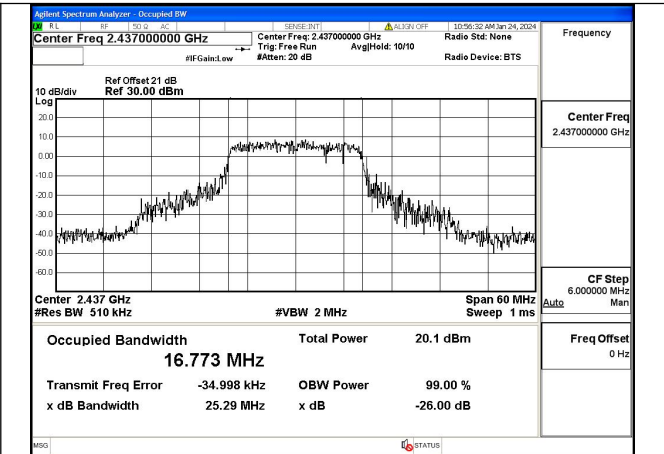

Mode:802.11g Frequency:2437MHz Ant:Chain0