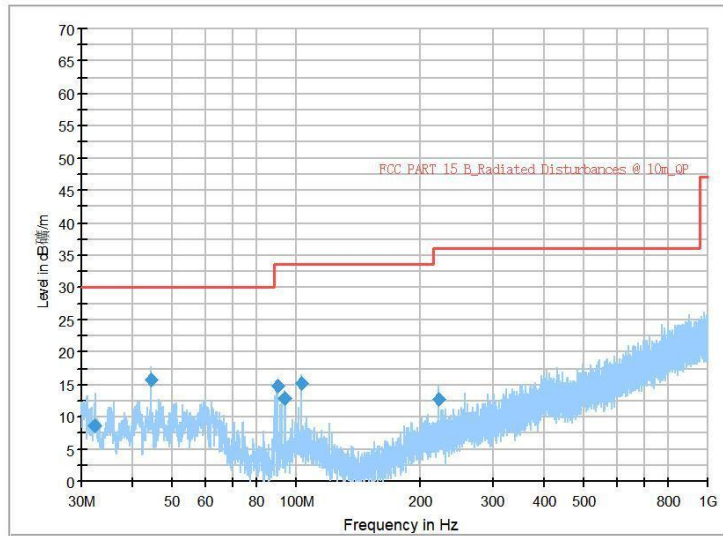

Carrier frequency (MHz): 5795
Channel No.:159

Full Spectrum

Frequency Range: 30MHz -1GHz
Detector: Av mode and PK mode
Modulation type: 802.11n(HT40)

Frequency Range: 1GHz -6GHz
Detector: Av mode and PK mode
Modulation type: 802.11n(HT40)

Full Spectrum

Frequency Range: 6GHz -18GHz
Detector: Av mode and PK mode
Modulation type: 802.11n(HT40)

Frequency Range: 18GHz -40GHz
Detector: Av mode and PK mode
Modulation type: 802.11n(HT40)

Full Spectrum

Frequency Range: 30MHz -1GHz
Detector: Av mode and PK mode
Test Mode: 802.11ac(VHT40)

Frequency Range: 1GHz -6GHz
Detector: Av mode and PK mode
Test Mode: 802.11ac(VHT40)

Full Spectrum

Frequency Range: 6GHz -18GHz
Detector: Av mode and PK mode
Test Mode: 802.11ac(VHT40)