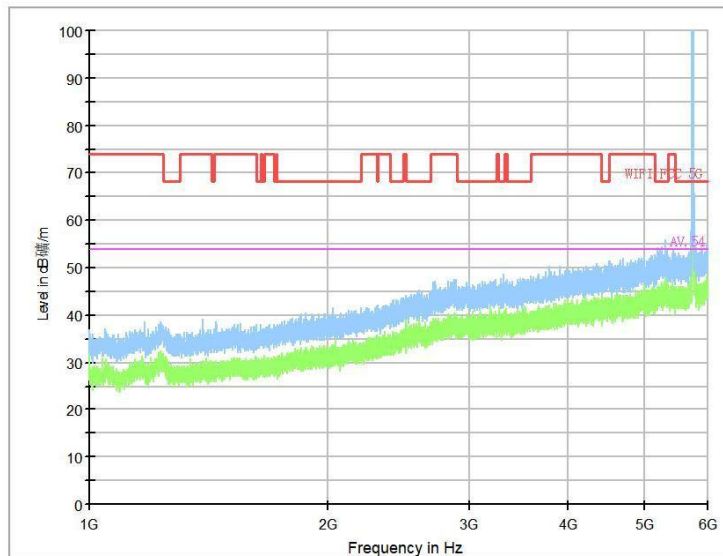

Full Spectrum

Frequency Range: 6GHz -18GHz
Detector: Av mode and PK mode
Modulation type: 802.11n(HT20)

Frequency Range: 18GHz -40GHz
Detector: Av mode and PK mode
Modulation type: 802.11n(HT20)

Full Spectrum

Frequency Range: 30MHz -1GHz
Detector: Av mode and PK mode
Test Mode: 802.11ac(VHT20)

Frequency Range: 1GHz -6GHz
Detector: Av mode and PK mode
Test Mode: 802.11ac(VHT20)

Full Spectrum

Frequency Range: 6GHz -18GHz
Detector: Av mode and PK mode
Test Mode: 802.11ac(VHT20)