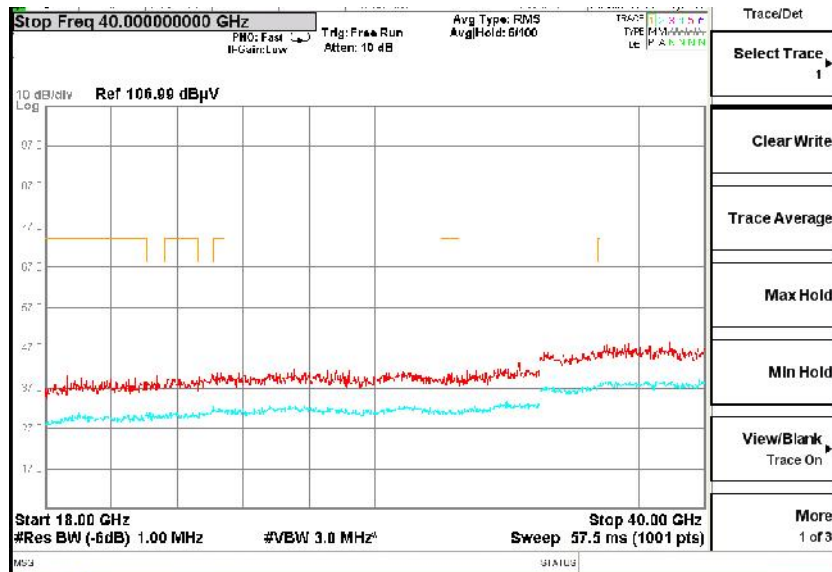

Full Spectrum

Frequency Range: 6GHz -18GHz
Detector: Av mode and PK mode
Modulation type: 802.11n(HT20)

Frequency Range: 18GHz -40GHz
Detector: Av mode and PK mode
Modulation type: 802.11n(HT20)

Full Spectrum

Frequency Range: 30MHz -1GHz
Detector: Av mode and PK mode
Test Mode: 802.11ac(VHT20)

Frequency Range: 1GHz -6GHz
Detector: Av mode and PK mode
Test Mode: 802.11ac(VHT20)

Full Spectrum

Frequency Range: 6GHz -18GHz
Detector: Av mode and PK mode
Test Mode: 802.11ac(VHT20)

Frequency Range: 18GHz -40GHz
Detector: Av mode and PK mode
Test Mode: 802.11ac(VHT20)

Full Spectrum

Frequency Range: 30MHz -1GHz
Detector: Av mode and PK mode
Test Mode: 802.11ax(HE20)

Full Spectrum

Frequency Range: 1GHz -6GHz
Detector: Av mode and PK mode
Test Mode: 802.11ax(HE20)