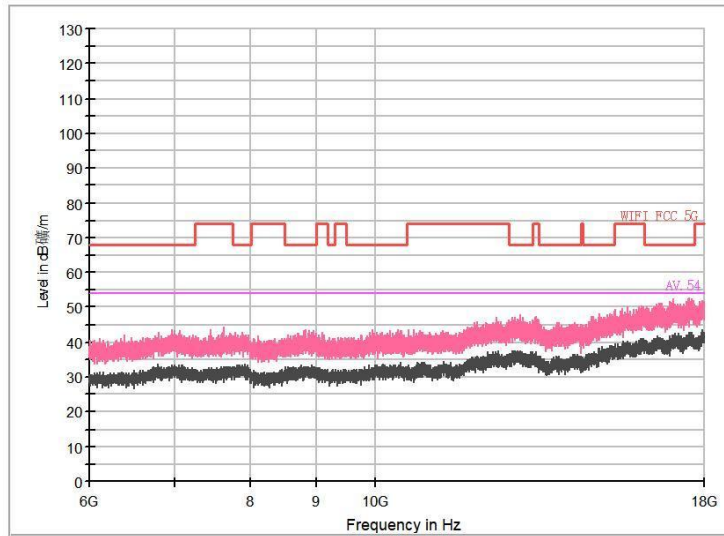

Full Spectrum

Frequency Range: 6GHz -18GHz
Detector: Av mode and PK mode
Test Mode: 802.11ax(HE 40)

Frequency Range: 18GHz -40GHz
Detector: Av mode and PK mode
Test Mode: 802.11ax(HE40)

Carrier frequency (MHz): 5775
Channel No.:155

Full Spectrum

Frequency Range: 30MHz -1GHz
Detector: Av mode and PK mode
Test Mode: 802.11ac(VHT80)

Frequency Range: 1GHz -6GHz
Detector: Av mode and PK mode
Test Mode: 802.11ac(VHT80)

Full Spectrum

Frequency Range: 6GHz -18GHz
Detector: Av mode and PK mode
Test Mode: 802.11ac(VHT80)

Frequency Range: 18GHz -40GHz
Detector: Av mode and PK mode
Test Mode: 802.11ac(VHT80)

Full Spectrum

Frequency Range: 30MHz -1GHz
Detector: Av mode and PK mode
Test Mode: 802.11ax(HE80)

Frequency Range: 1GHz -6GHz
Detector: Av mode and PK mode
Test Mode: 802.11ax(HE80)

Full Spectrum

Frequency Range: 6GHz -18GHz
Detector: Av mode and PK mode
Test Mode: 802.11ax(HE80)

Frequency Range: 18GHz -40GHz
Detector: Av mode and PK mode
Test Mode: 802.11ax(HE80)

AC Power line Conducted Emission