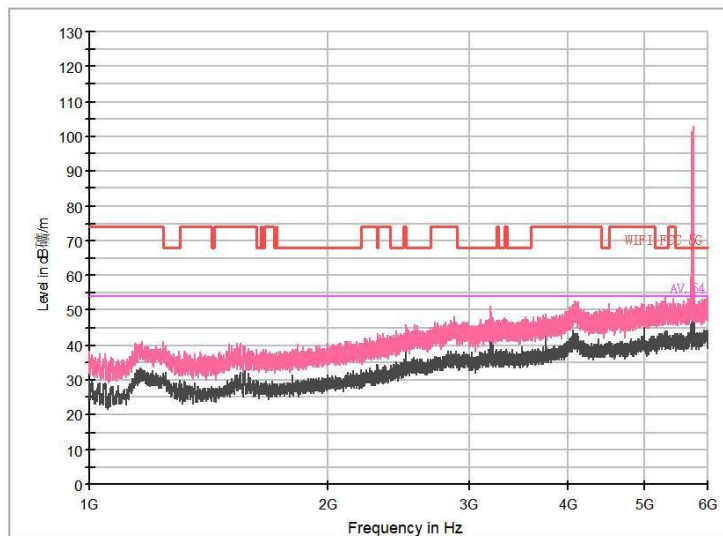

Full Spectrum

Frequency Range: 6GHz -18GHz
Detector: Av mode and PK mode
Modulation type: 802.11n(HT20)

Frequency Range: 18GHz -40GHz
Detector: Av mode and PK mode
Modulation type: 802.11n(HT20)

Full Spectrum

Frequency Range: 30MHz -1GHz
Detector: Av mode and PK mode
Test Mode: 802.11ac(VHT20)

Frequency Range: 1GHz -6GHz
Detector: Av mode and PK mode
Test Mode: 802.11ac(VHT20)

Full Spectrum

Frequency Range: 6GHz -18GHz
Detector: Av mode and PK mode
Test Mode: 802.11ac(VHT20)

Frequency Range: 18GHz -40GHz
Detector: Av mode and PK mode
Test Mode: 802.11ac(VHT20)

Full Spectrum

Frequency Range: 30MHz -1GHz
Detector: Av mode and PK mode
Test Mode: 802.11ax(HE20)

Full Spectrum

Frequency Range: 1GHz -6GHz
Detector: Av mode and PK mode
Test Mode: 802.11ax(HE20)