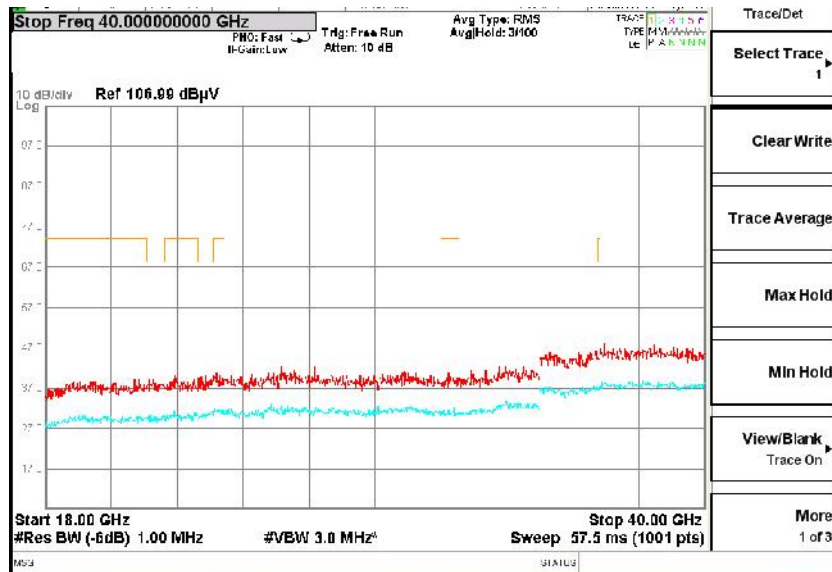

Full Spectrum

Frequency Range: 6GHz -18GHz
Detector: Av mode and PK mode
Modulation type: 802.11n(HT40)

Frequency Range: 18GHz -40GHz
Detector: Av mode and PK mode
Modulation type: 802.11n(HT40)

Full Spectrum

Frequency Range: 30MHz -1GHz
Detector: Av mode and PK mode
Test Mode: 802.11ac(VHT40)

Frequency Range: 1GHz -6GHz
Detector: Av mode and PK mode
Test Mode: 802.11ac(VHT40)

Full Spectrum

Frequency Range: 6GHz -18GHz
Detector: Av mode and PK mode
Test Mode: 802.11ac(VHT40)

Frequency Range: 18GHz -40GHz
Detector: Av mode and PK mode
Test Mode: 802.11ac(VHT40)

Full Spectrum

Frequency Range: 30MHz -1GHz
Detector: Av mode and PK mode
Test Mode: 802.11ax(HE 40)

Full Spectrum

Frequency Range: 1GHz -6GHz
Detector: Av mode and PK mode
Test Mode: 802.11ax(HE 40)