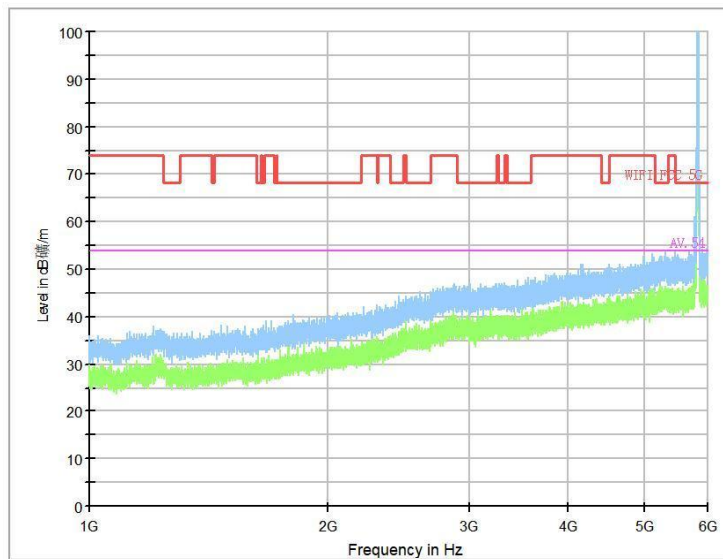

Full Spectrum

Frequency Range: 6GHz -18GHz
Detector: Av mode and PK mode
Test Mode: 802.11ax(HE20)

Frequency Range: 18GHz -40GHz
Detector: Av mode and PK mode
Test Mode: 802.11ax(HE20)

Carrier frequency (MHz): 5825
Channel No.:165

Full Spectrum

Frequency Range: 30MHz -1GHz
Detector: Av mode and PK mode
Modulation type: 802.11a

Frequency Range: 1GHz -6GHz
Detector: Av mode and PK mode
Modulation type: 802.11a

Frequency Range: 6GHz -18GHz
Detector: Av mode and PK mode
Modulation type: 802.11a