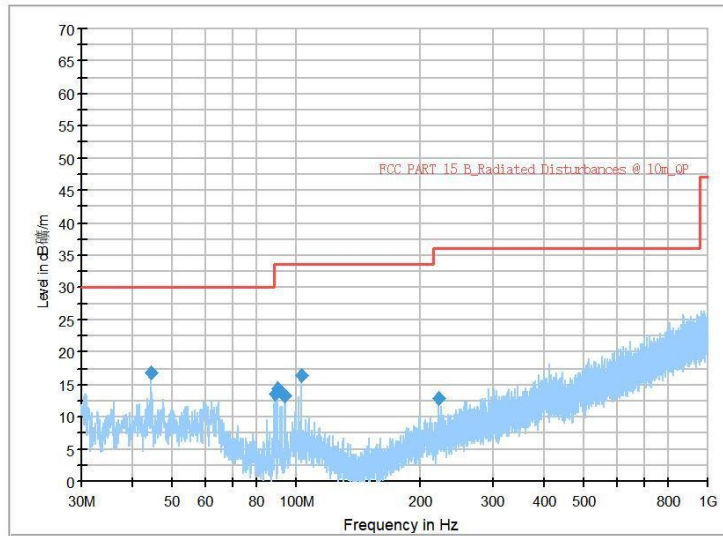

Full Spectrum

Frequency Range: 6GHz -18GHz
Detector: Av mode and PK mode
Test Mode: 802.11ax(HE20)

Frequency Range: 18GHz -40GHz
Detector: Av mode and PK mode
Test Mode: 802.11ax(HE20)

Carrier frequency (MHz): 5755
Channel No.:151

Frequency Range: 30MHz -1GHz
Detector: Av mode and PK mode
Modulation type: 802.11n(HT40)

Frequency Range: 1GHz -6GHz
Detector: Av mode and PK mode
Modulation type: 802.11n(HT40)

Full Spectrum

Frequency Range: 6GHz -18GHz
Detector: Av mode and PK mode
Modulation type: 802.11n(HT40)

Frequency Range: 18GHz -40GHz
Detector: Av mode and PK mode
Modulation type: 802.11n(HT40)

Full Spectrum

Frequency Range: 30MHz -1GHz
Detector: Av mode and PK mode
Test Mode: 802.11ac(VHT40)

Frequency Range: 1GHz -6GHz
Detector: Av mode and PK mode
Test Mode: 802.11ac(VHT40)