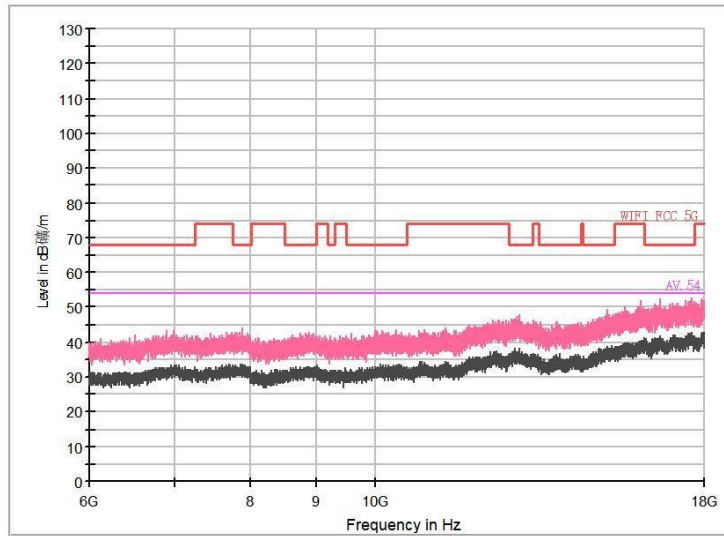

Frequency Range: 30MHz -1GHz
Detector: Av mode and PK mode
Test Mode: 802.11ac(VHT20)

Frequency Range: 1GHz -6GHz
Detector: Av mode and PK mode
Test Mode: 802.11ac(VHT20)

Full Spectrum

Frequency Range: 6GHz -18GHz
Detector: Av mode and PK mode
Test Mode: 802.11ac(VHT20)

Frequency Range: 18GHz -40GHz
Detector: Av mode and PK mode
Test Mode: 802.11ac(VHT20)

Full Spectrum

Frequency Range: 30MHz -1GHz
Detector: Av mode and PK mode
Test Mode: 802.11ax(HE20)

Full Spectrum

Frequency Range: 1GHz -6GHz
Detector: Av mode and PK mode
Test Mode: 802.11ax(HE20)

Full Spectrum

Frequency Range: 6GHz -18GHz
Detector: Av mode and PK mode
Test Mode: 802.11ax(HE20)

Frequency Range: 18GHz -40GHz
Detector: Av mode and PK mode
Test Mode: 802.11ax(HE20)

Carrier frequency (MHz): 5825
Channel No.:165