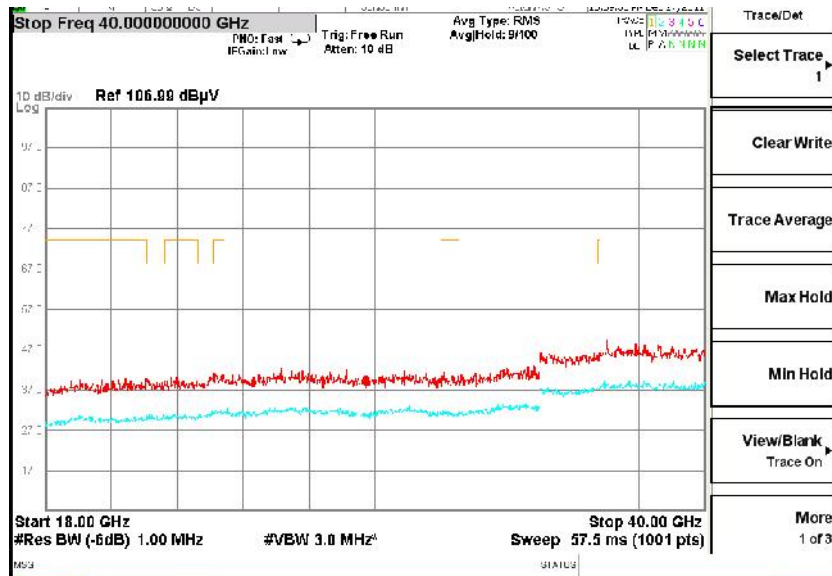

Frequency Range: 18GHz -40GHz
Detector: Av mode and PK mode
Test Mode: 802.11ac(VHT40)

Full Spectrum

Frequency Range: 30MHz -1GHz
Detector: Av mode and PK mode
Test Mode: 802.11ax(HE 40)

Full Spectrum

Frequency Range: 1GHz -6GHz
Detector: Av mode and PK mode
Test Mode: 802.11ax(HE 40)

Full Spectrum

Frequency Range: 6GHz -18GHz
Detector: Av mode and PK mode
Test Mode: 802.11ax(HE 40)

Frequency Range: 18GHz -40GHz
Detector: Av mode and PK mode
Test Mode: 802.11ax(HE40)

Carrier frequency (MHz): 5775
Channel No.:155