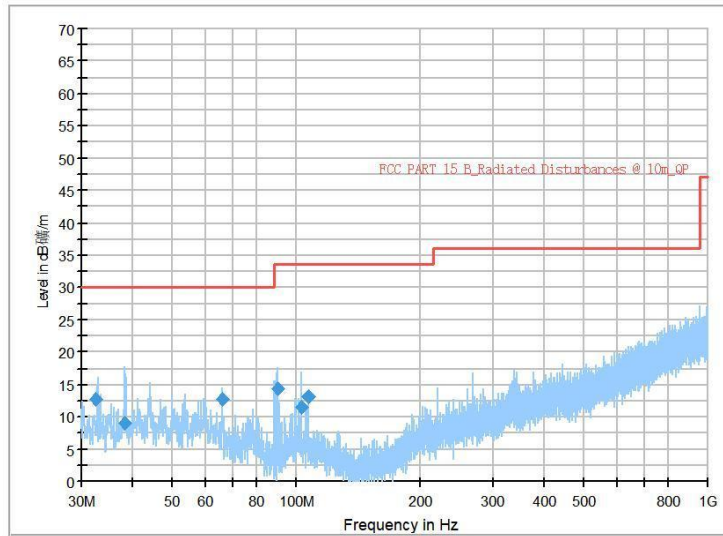

Frequency Range: 18GHz -40GHz
Detector: Av mode and PK mode
Modulation type: 802.11n(HT40)

Full Spectrum

Frequency Range: 30MHz -1GHz
Detector: Av mode and PK mode
Test Mode: 802.11ac(VHT40)

Frequency Range: 1GHz -6GHz
Detector: Av mode and PK mode
Test Mode: 802.11ac(VHT40)

Full Spectrum

Frequency Range: 6GHz -18GHz
Detector: Av mode and PK mode
Test Mode: 802.11ac(VHT40)

Frequency Range: 18GHz -40GHz
Detector: Av mode and PK mode
Test Mode: 802.11ac(VHT40)

Full Spectrum

Frequency Range: 30MHz -1GHz
Detector: Av mode and PK mode
Test Mode: 802.11ax(HE 40)

Full Spectrum

Frequency Range: 1GHz -6GHz
Detector: Av mode and PK mode
Test Mode: 802.11ax(HE 40)

Frequency Range: 6GHz -18GHz
Detector: Av mode and PK mode
Test Mode: 802.11ax(HE 40)

Frequency Range: 18GHz -40GHz
Detector: Av mode and PK mode
Test Mode: 802.11ax(HE40)