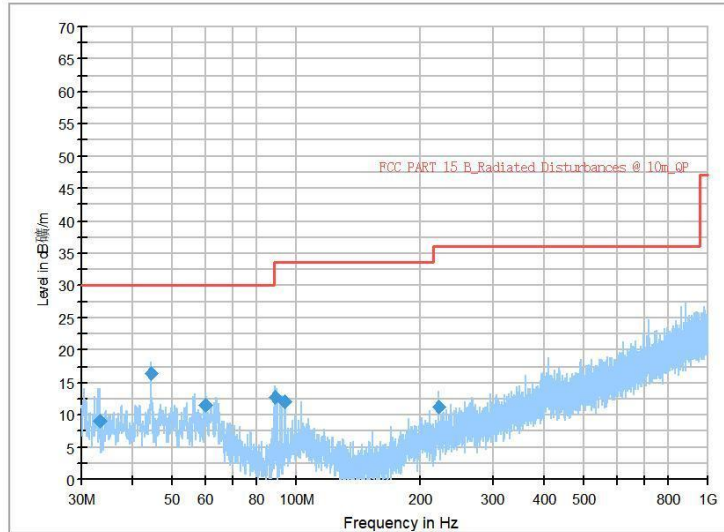

Frequency Range: 18GHz -40GHz
Detector: Av mode and PK mode
Test Mode: 802.11ac(VHT40)

Full Spectrum

Frequency Range: 30MHz -1GHz
Detector: Av mode and PK mode
Test Mode: 802.11ax(HE 40)

Full Spectrum

Frequency Range: 1GHz -6GHz
Detector: Av mode and PK mode
Test Mode: 802.11ax(HE 40)

Full Spectrum

Frequency Range: 6GHz -18GHz
Detector: Av mode and PK mode
Test Mode: 802.11ax(HE 40)

Frequency Range: 18GHz -40GHz
Detector: Av mode and PK mode
Test Mode: 802.11ax(HE40)

Carrier frequency (MHz): 5775
Channel No.:155

Full Spectrum

Frequency Range: 30MHz -1GHz
Detector: Av mode and PK mode
Test Mode: 802.11ac(VHT80)

Frequency Range: 1GHz -6GHz
Detector: Av mode and PK mode
Test Mode: 802.11ac(VHT80)

Full Spectrum

Frequency Range: 6GHz -18GHz
Detector: Av mode and PK mode
Test Mode: 802.11ac(VHT80)