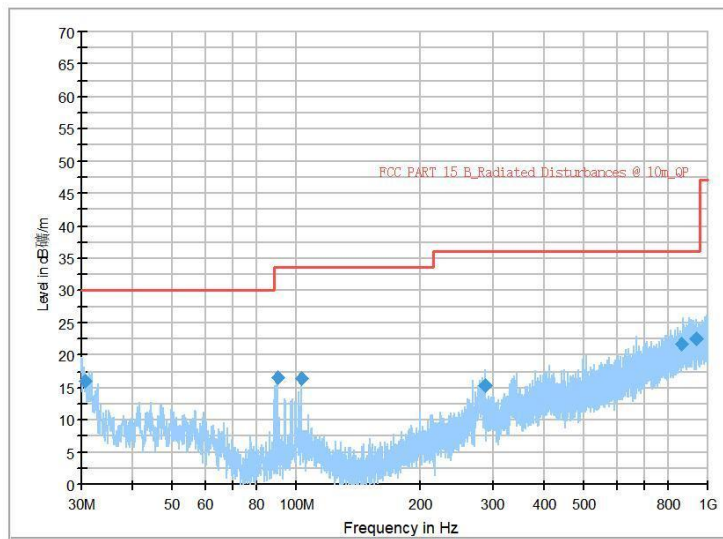

Full Spectrum

Frequency Range: 6GHz -18GHz
Detector: Av mode and PK mode
Modulation type: 802.11n(HT40)

Frequency Range: 18GHz -40GHz
Detector: Av mode and PK mode
Modulation type: 802.11n(HT40)

Full Spectrum

Frequency Range: 30MHz -1GHz
Detector: Av mode and PK mode
Test Mode: 802.11ac(VHT40)

Frequency Range: 1GHz -6GHz
Detector: Av mode and PK mode
Test Mode: 802.11ac(VHT40)

Full Spectrum

Frequency Range: 6GHz -18GHz
Detector: Av mode and PK mode
Test Mode: 802.11ac(VHT40)

Frequency Range: 18GHz -40GHz
Detector: Av mode and PK mode
Test Mode: 802.11ac(VHT40)

Full Spectrum

Frequency Range: 30MHz -1GHz
Detector: Av mode and PK mode
Test Mode: 802.11ax(HE 40)

Full Spectrum

Frequency Range: 1GHz -6GHz
Detector: Av mode and PK mode
Test Mode: 802.11ax(HE 40)