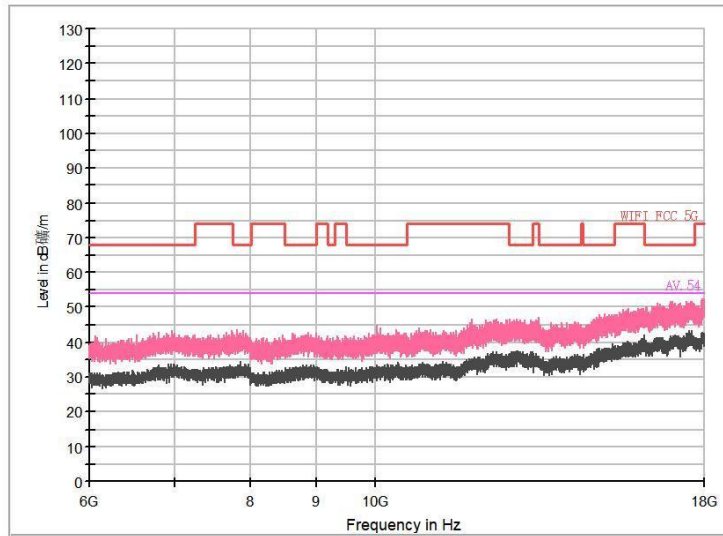

Full Spectrum

Frequency Range: 6GHz -18GHz
Detector: Av mode and PK mode
Modulation type: 802.11n(HT20)

Frequency Range: 18GHz -40GHz
Detector: Av mode and PK mode
Modulation type: 802.11n(HT20)

Full Spectrum

Frequency Range: 30MHz -1GHz
Detector: Av mode and PK mode
Test Mode: 802.11ac(VHT20)

Frequency Range: 1GHz -6GHz
Detector: Av mode and PK mode
Test Mode: 802.11ac(VHT20)

Full Spectrum

Frequency Range: 6GHz -18GHz
Detector: Av mode and PK mode
Test Mode: 802.11ac(VHT20)

Frequency Range: 18GHz -40GHz
Detector: Av mode and PK mode
Test Mode: 802.11ac(VHT20)

Full Spectrum

Frequency Range: 30MHz -1GHz
Detector: Av mode and PK mode
Test Mode: 802.11ax(HE20)

Full Spectrum

Frequency Range: 1GHz -6GHz
Detector: Av mode and PK mode
Test Mode: 802.11ax(HE20)