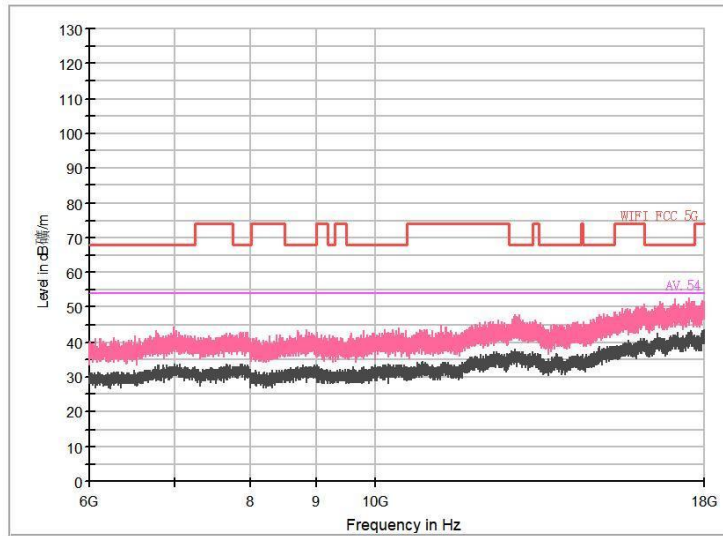

Frequency Range: 18GHz -40GHz
Detector: Av mode and PK mode
Test Mode: 802.11ac(VHT20)

Full Spectrum

Frequency Range: 30MHz -1GHz
Detector: Av mode and PK mode
Test Mode: 802.11ax(HE20)

Full Spectrum

Frequency Range: 1GHz -6GHz
Detector: Av mode and PK mode
Test Mode: 802.11ax(HE20)

Full Spectrum

Frequency Range: 6GHz -18GHz
Detector: Av mode and PK mode
Test Mode: 802.11ax(HE20)

Frequency Range: 18GHz -40GHz
Detector: Av mode and PK mode
Test Mode: 802.11ax(HE20)

Carrier frequency (MHz): 5755
Channel No.:151

Frequency Range: 30MHz -1GHz
Detector: Av mode and PK mode
Modulation type: 802.11n(HT40)

Frequency Range: 1GHz -6GHz
Detector: Av mode and PK mode
Modulation type: 802.11n(HT40)

Full Spectrum

Frequency Range: 6GHz -18GHz
Detector: Av mode and PK mode
Modulation type: 802.11n(HT40)