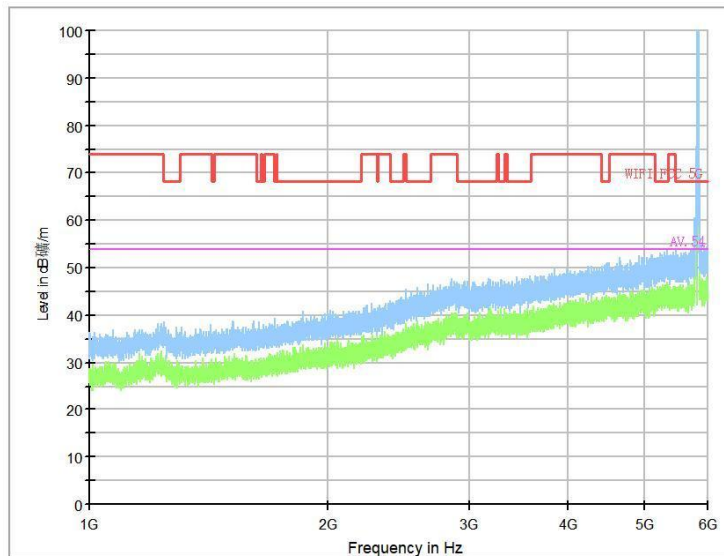

Full Spectrum

Frequency Range: 6GHz -18GHz
Detector: Av mode and PK mode
Test Mode: 802.11ax(HE20)

Frequency Range: 18GHz -40GHz
Detector: Av mode and PK mode
Test Mode: 802.11ax(HE20)

Carrier frequency (MHz): 5825
Channel No.:165

Full Spectrum

Frequency Range: 30MHz -1GHz
Detector: Av mode and PK mode
Modulation type: 802.11a

Frequency Range: 1GHz -6GHz
Detector: Av mode and PK mode
Modulation type: 802.11a

Frequency Range: 6GHz -18GHz
Detector: Av mode and PK mode
Modulation type: 802.11a

Frequency Range: 18GHz -40GHz
Detector: Av mode and PK mode
Modulation type: 802.11a

Full Spectrum

Frequency Range: 30MHz -1GHz
Detector: Av mode and PK mode
Modulation type: 802.11n(HT20)

Frequency Range: 1GHz -6GHz
Detector: Av mode and PK mode
Modulation type: 802.11n(HT20)