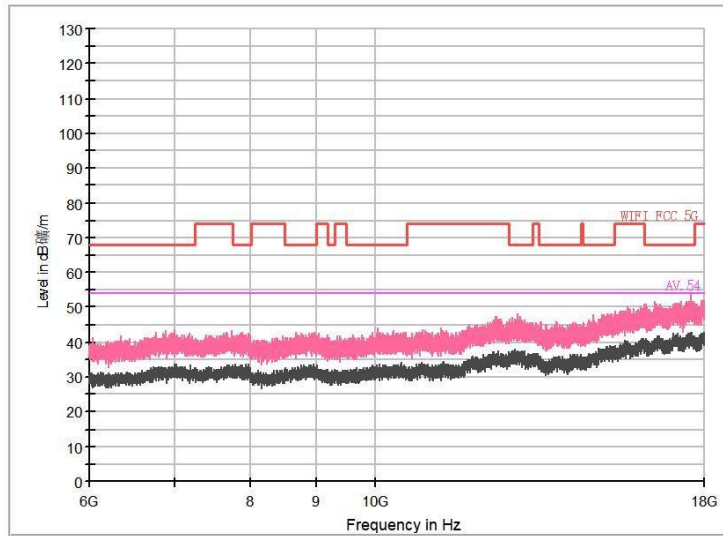

Full Spectrum

Frequency Range: 6GHz -18GHz
Detector: Av mode and PK mode
Test Mode: 802.11ac(VHT40)