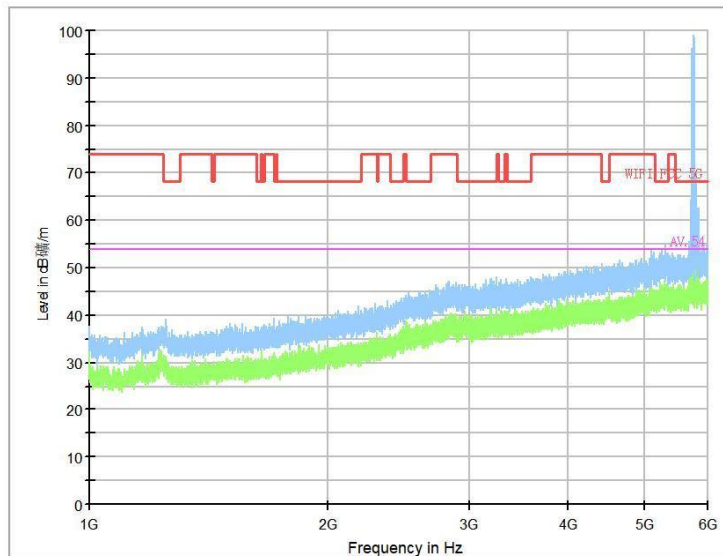

Full Spectrum

Frequency Range: 6GHz -18GHz
Detector: Av mode and PK mode
Test Mode: 802.11ax(HE20)

Frequency Range: 18GHz -40GHz
Detector: Av mode and PK mode
Test Mode: 802.11ax(HE20)

Carrier frequency (MHz): 5755
Channel No.:151

Frequency Range: 30MHz -1GHz
Detector: Av mode and PK mode
Modulation type: 802.11n(HT40)

Frequency Range: 1GHz -6GHz
Detector: Av mode and PK mode
Modulation type: 802.11n(HT40)

Full Spectrum

Frequency Range: 6GHz -18GHz
Detector: Av mode and PK mode
Modulation type: 802.11n(HT40)

Frequency Range: 18GHz -40GHz
Detector: Av mode and PK mode
Modulation type: 802.11n(HT40)

Full Spectrum

Frequency Range: 30MHz -1GHz
Detector: Av mode and PK mode
Test Mode: 802.11ac(VHT40)

Frequency Range: 1GHz -6GHz
Detector: Av mode and PK mode
Test Mode: 802.11ac(VHT40)