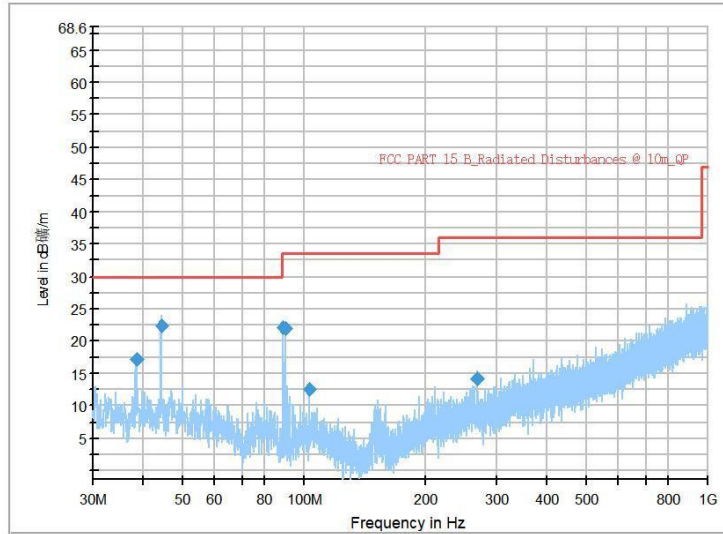

Full Spectrum

Frequency Range: 6GHz -18GHz
Detector: Av mode and PK mode
Test Mode: 802.11ax(HE20)

Frequency Range: 18GHz -40GHz
Detector: Av mode and PK mode
Test Mode: 802.11ax(HE20)

Carrier frequency (MHz): 5825
Channel No.:165

Full Spectrum

Frequency Range: 30MHz -1GHz
Detector: Av mode and PK mode
Modulation type: 802.11a

Frequency Range: 1GHz -6GHz
Detector: Av mode and PK mode
Modulation type: 802.11a

Frequency Range: 6GHz -18GHz
Detector: Av mode and PK mode
Modulation type: 802.11a