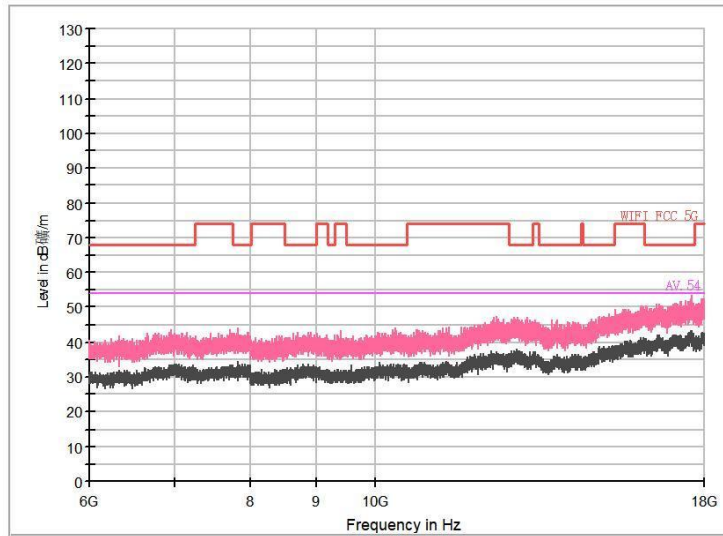

Frequency Range: 6GHz -18GHz
Detector: Av mode and PK mode
Test Mode: 802.11ax(HE20)

Frequency Range: 18GHz -40GHz
Detector: Av mode and PK mode
Test Mode: 802.11ax(HE20)

Carrier frequency (MHz): 5785
 Channel No.:157

Full Spectrum

Frequency Range: 30MHz -1GHz
 Detector: Av mode and PK mode
 Modulation type: 802.11a

Frequency Range: 1GHz -6GHz
 Detector: Av mode and PK mode
 Modulation type: 802.11a

Full Spectrum

Frequency Range: 6GHz -18GHz
Detector: Av mode and PK mode
Modulation type: 802.11a

Frequency Range: 18GHz -40GHz
Detector: Av mode and PK mode
Modulation type: 802.11a

Full Spectrum

Frequency Range: 30MHz -1GHz
Detector: Av mode and PK mode
Modulation type: 802.11n(HT20)

Frequency Range: 1GHz -6GHz
Detector: Av mode and PK mode
Modulation type: 802.11n(HT20)

Full Spectrum

Frequency Range: 6GHz -18GHz
Detector: Av mode and PK mode
Modulation type: 802.11n(HT20)

Frequency Range: 18GHz -40GHz
Detector: Av mode and PK mode
Modulation type: 802.11n(HT20)

Full Spectrum