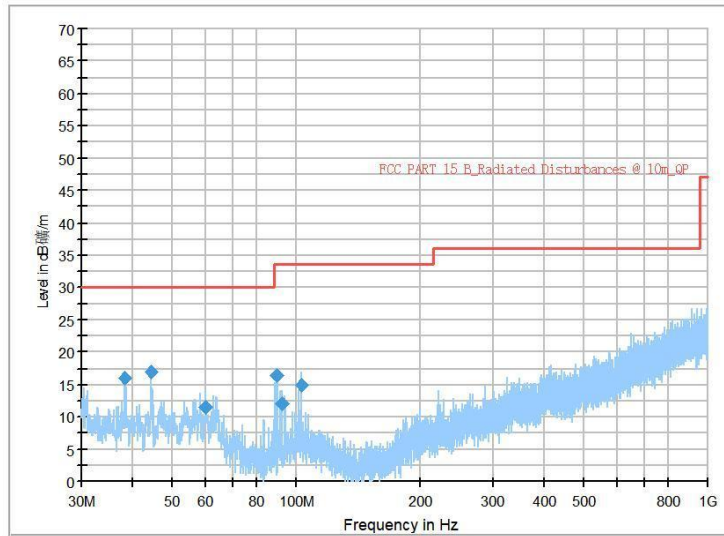

Frequency Range: 18GHz -40GHz
Detector: Av mode and PK mode
Modulation type: 802.11a

Full Spectrum

Frequency Range: 30MHz -1GHz
Detector: Av mode and PK mode
Modulation type: 802.11n(HT20)

Frequency Range: 1GHz -6GHz
Detector: Av mode and PK mode
Modulation type: 802.11n(HT20)

Full Spectrum

Frequency Range: 6GHz -18GHz
Detector: Av mode and PK mode
Modulation type: 802.11n(HT20)

Frequency Range: 18GHz -40GHz
Detector: Av mode and PK mode
Modulation type: 802.11n(HT20)

Full Spectrum

Frequency Range: 30MHz -1GHz
Detector: Av mode and PK mode
Test Mode: 802.11ac(VHT20)

Frequency Range: 1GHz -6GHz
Detector: Av mode and PK mode
Test Mode: 802.11ac(VHT20)

Full Spectrum

Frequency Range: 6GHz -18GHz
Detector: Av mode and PK mode
Test Mode: 802.11ac(VHT20)