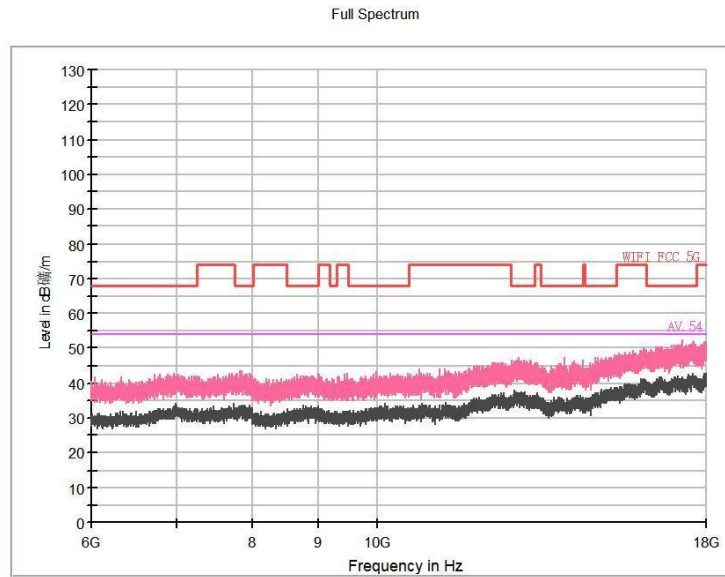

Frequency Range: 18GHz -40GHz
Detector: Av mode and PK mode
Modulation type: 802.11n(HT40)

Full Spectrum

Frequency Range: 30MHz -1GHz
Detector: Av mode and PK mode
Test Mode: 802.11ac(VHT40)

Frequency Range: 1GHz -6GHz
Detector: Av mode and PK mode
Test Mode: 802.11ac(VHT40)

Full Spectrum

Frequency Range: 6GHz -18GHz
Detector: Av mode and PK mode
Test Mode: 802.11ac(VHT40)

Frequency Range: 18GHz -40GHz
Detector: Av mode and PK mode
Test Mode: 802.11ac(VHT40)

Full Spectrum

Frequency Range: 30MHz -1GHz
Detector: Av mode and PK mode
Test Mode: 802.11ax(HE 40)

Full Spectrum

Frequency Range: 1GHz -6GHz
Detector: Av mode and PK mode
Test Mode: 802.11ax(HE 40)

Frequency Range: 6GHz -18GHz
Detector: Av mode and PK mode
Test Mode: 802.11ax(HE 40)

Frequency Range: 18GHz -40GHz
Detector: Av mode and PK mode
Test Mode: 802.11ax(HE40)