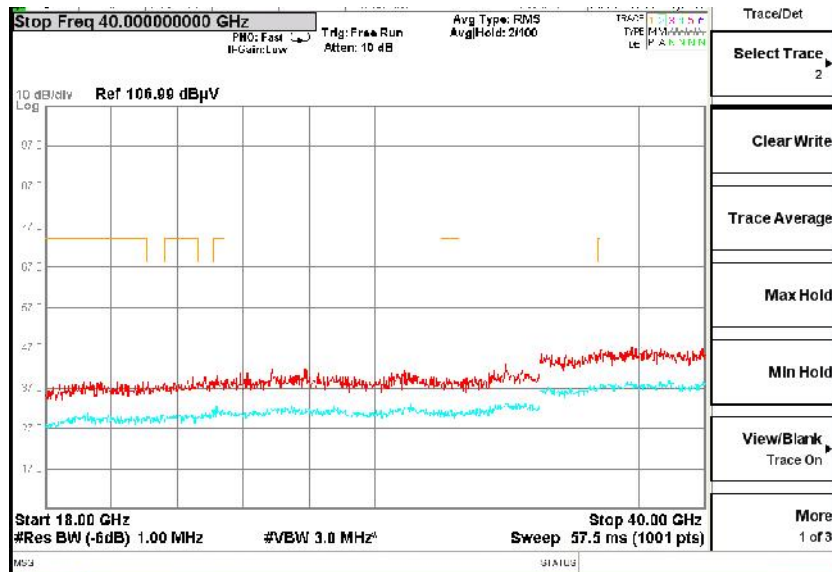

Frequency Range: 18GHz -40GHz
Detector: Av mode and PK mode
Test Mode: 802.11ac(VHT40)