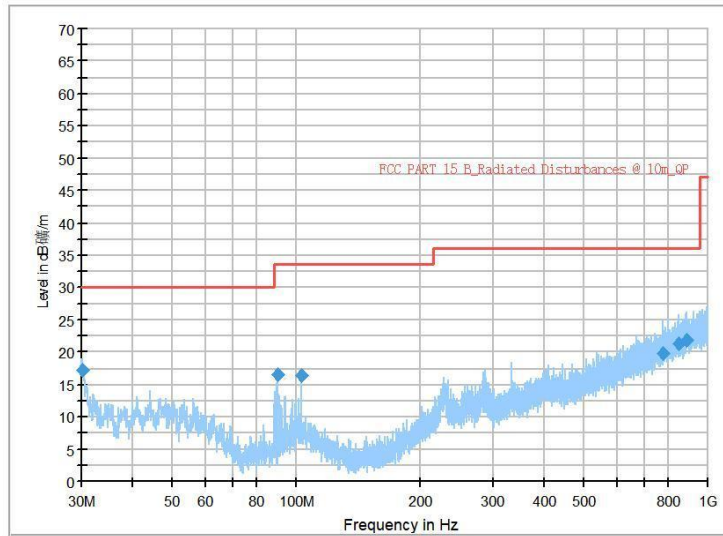

Full Spectrum

Frequency Range: 6GHz -18GHz
Detector: Av mode and PK mode
Modulation type: 802.11n(HT20)

Frequency Range: 18GHz -40GHz
Detector: Av mode and PK mode
Modulation type: 802.11n(HT20)

Full Spectrum

Frequency Range: 30MHz -1GHz
Detector: Av mode and PK mode
Test Mode: 802.11ac(VHT20)

Frequency Range: 1GHz -6GHz
Detector: Av mode and PK mode
Test Mode: 802.11ac(VHT20)

Full Spectrum

Frequency Range: 6GHz -18GHz
Detector: Av mode and PK mode
Test Mode: 802.11ac(VHT20)

Frequency Range: 18GHz -40GHz
Detector: Av mode and PK mode
Test Mode: 802.11ac(VHT20)

Full Spectrum

Frequency Range: 30MHz -1GHz
Detector: Av mode and PK mode
Test Mode: 802.11ax(HE20)

Full Spectrum

Frequency Range: 1GHz -6GHz
Detector: Av mode and PK mode
Test Mode: 802.11ax(HE20)