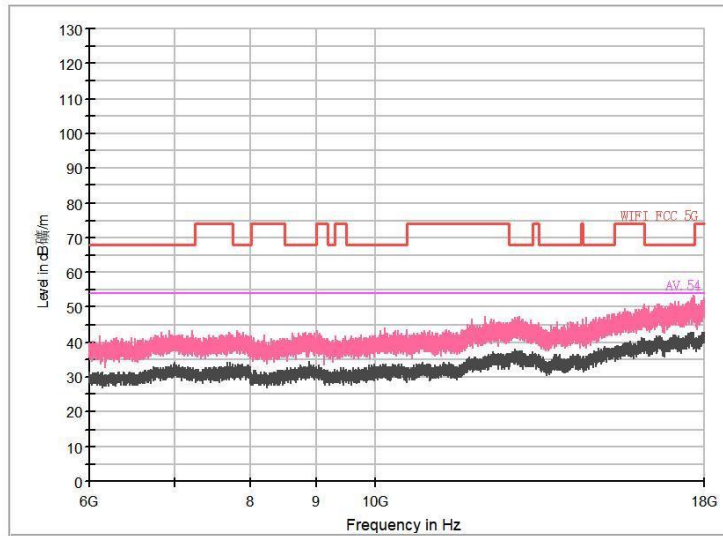

Full Spectrum

Frequency Range: 6GHz -18GHz
Detector: Av mode and PK mode
Modulation type: 802.11n(HT20)

Frequency Range: 18GHz -40GHz
Detector: Av mode and PK mode
Modulation type: 802.11n(HT20)

Full Spectrum

Frequency Range: 30MHz -1GHz
Detector: Av mode and PK mode
Test Mode: 802.11ac(VHT20)

Frequency Range: 1GHz -6GHz
Detector: Av mode and PK mode
Test Mode: 802.11ac(VHT20)

Full Spectrum

Frequency Range: 6GHz -18GHz
Detector: Av mode and PK mode
Test Mode: 802.11ac(VHT20)

Frequency Range: 18GHz -40GHz
Detector: Av mode and PK mode
Test Mode: 802.11ac(VHT20)

Full Spectrum

Frequency Range: 30MHz -1GHz
Detector: Av mode and PK mode
Test Mode: 802.11ax(HE20)

Full Spectrum

Frequency Range: 1GHz -6GHz
Detector: Av mode and PK mode
Test Mode: 802.11ax(HE20)