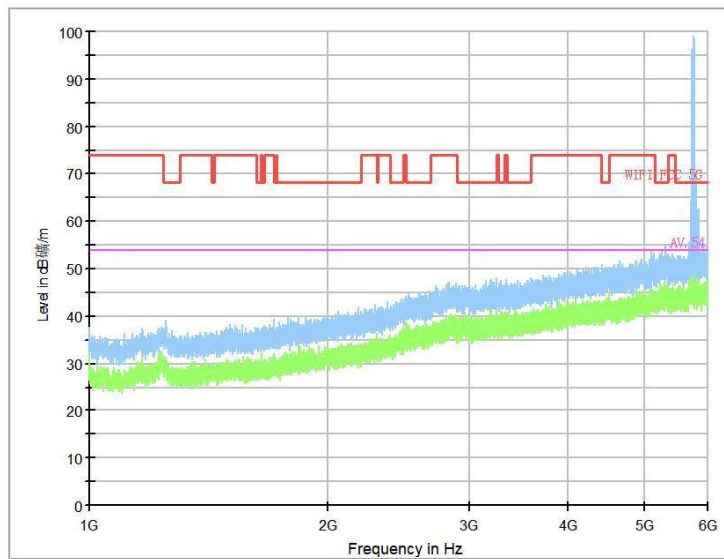

Frequency Range: 18GHz -40GHz
Detector: Av mode and PK mode
Test Mode: 802.11ac(VHT20)

Full Spectrum

Frequency Range: 30MHz -1GHz
Detector: Av mode and PK mode
Test Mode: 802.11ax(HE20)

Full Spectrum

Frequency Range: 1GHz -6GHz
Detector: Av mode and PK mode
Test Mode: 802.11ax(HE20)

Full Spectrum

Frequency Range: 6GHz -18GHz
Detector: Av mode and PK mode
Test Mode: 802.11ax(HE20)

Frequency Range: 18GHz -40GHz
Detector: Av mode and PK mode
Test Mode: 802.11ax(HE20)

Carrier frequency (MHz): 5755
Channel No.:151

Frequency Range: 30MHz -1GHz
Detector: Av mode and PK mode
Modulation type: 802.11n(HT40)

Frequency Range: 1GHz -6GHz
Detector: Av mode and PK mode
Modulation type: 802.11n(HT40)

Full Spectrum

Frequency Range: 6GHz -18GHz
Detector: Av mode and PK mode
Modulation type: 802.11n(HT40)