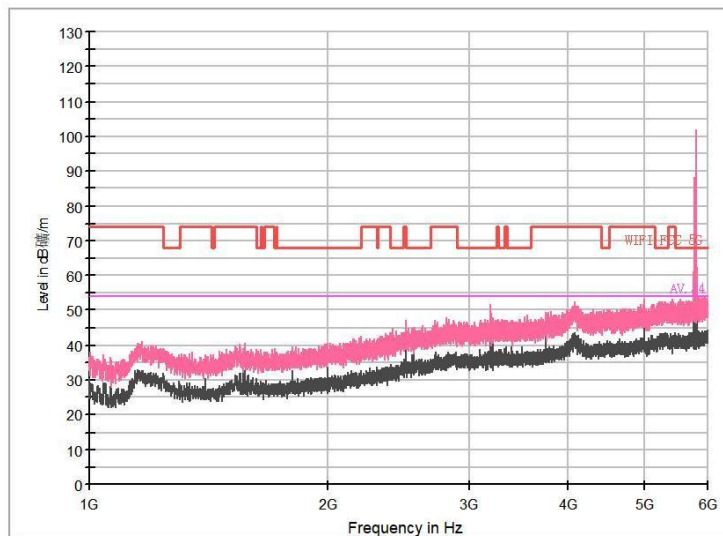

Full Spectrum

Frequency Range: 6GHz -18GHz
Detector: Av mode and PK mode
Modulation type: 802.11n(HT20)

Frequency Range: 18GHz -40GHz
Detector: Av mode and PK mode
Modulation type: 802.11n(HT20)

Full Spectrum

Frequency Range: 30MHz -1GHz
Detector: Av mode and PK mode
Test Mode: 802.11ac(VHT20)

Frequency Range: 1GHz -6GHz
Detector: Av mode and PK mode
Test Mode: 802.11ac(VHT20)

Full Spectrum

Frequency Range: 6GHz -18GHz
Detector: Av mode and PK mode
Test Mode: 802.11ac(VHT20)

Frequency Range: 18GHz -40GHz
Detector: Av mode and PK mode
Test Mode: 802.11ac(VHT20)

Full Spectrum

Frequency Range: 30MHz -1GHz
Detector: Av mode and PK mode
Test Mode: 802.11ax(HE20)

Full Spectrum

Frequency Range: 1GHz -6GHz
Detector: Av mode and PK mode
Test Mode: 802.11ax(HE20)

Full Spectrum

Frequency Range: 6GHz -18GHz
Detector: Av mode and PK mode
Test Mode: 802.11ax(HE20)

Frequency Range: 18GHz -40GHz
Detector: Av mode and PK mode
Test Mode: 802.11ax(HE20)

Carrier frequency (MHz): 5825
Channel No.:165