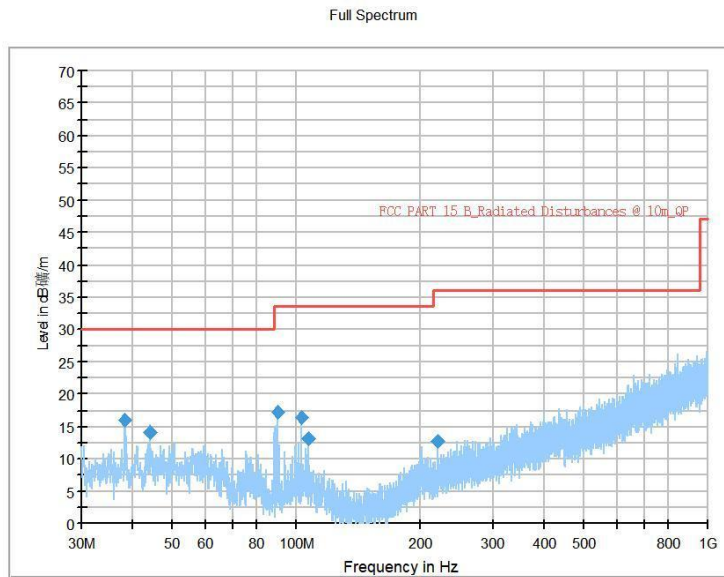

Frequency Range: 18GHz -40GHz
Detector: Av mode and PK mode
Test Mode: 802.11ac(VHT20)

Full Spectrum

Frequency Range: 30MHz -1GHz
Detector: Av mode and PK mode
Test Mode: 802.11ax(HE20)

Full Spectrum

Frequency Range: 1GHz -6GHz
Detector: Av mode and PK mode
Test Mode: 802.11ax(HE20)

Full Spectrum

Frequency Range: 6GHz -18GHz
Detector: Av mode and PK mode
Test Mode: 802.11ax(HE20)

Frequency Range: 18GHz -40GHz
Detector: Av mode and PK mode
Test Mode: 802.11ax(HE20)

Carrier frequency (MHz): 5755
Channel No.:151

Frequency Range: 30MHz -1GHz
Detector: Av mode and PK mode
Modulation type: 802.11n(HT40)

Frequency Range: 1GHz -6GHz
Detector: Av mode and PK mode
Modulation type: 802.11n(HT40)

Full Spectrum

Frequency Range: 6GHz -18GHz
Detector: Av mode and PK mode
Modulation type: 802.11n(HT40)