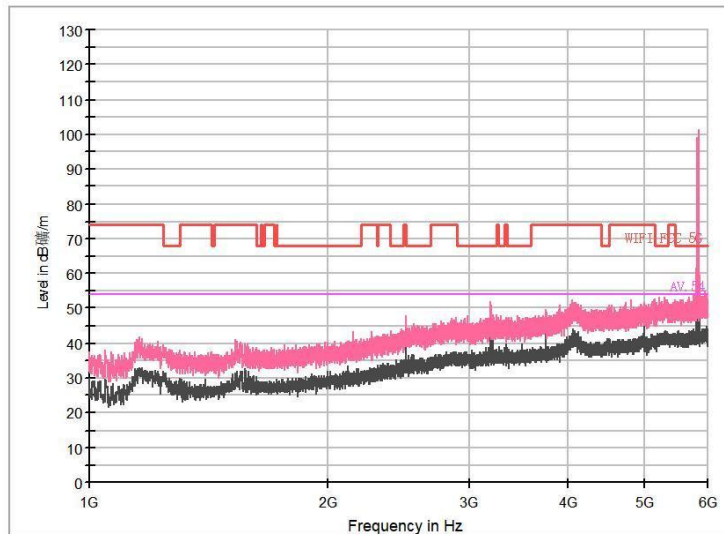

Full Spectrum

Frequency Range: 6GHz -18GHz
Detector: Av mode and PK mode
Modulation type: 802.11n(HT20)

Frequency Range: 18GHz -40GHz
Detector: Av mode and PK mode
Modulation type: 802.11n(HT20)

Full Spectrum

Frequency Range: 30MHz -1GHz
Detector: Av mode and PK mode
Test Mode: 802.11ac(VHT20)

Frequency Range: 1GHz -6GHz
Detector: Av mode and PK mode
Test Mode: 802.11ac(VHT20)

Full Spectrum

Frequency Range: 6GHz -18GHz
Detector: Av mode and PK mode
Test Mode: 802.11ac(VHT20)

Frequency Range: 18GHz -40GHz
Detector: Av mode and PK mode
Test Mode: 802.11ac(VHT20)

Full Spectrum

Frequency Range: 30MHz -1GHz
Detector: Av mode and PK mode
Test Mode: 802.11ax(HE20)

Full Spectrum

Frequency Range: 1GHz -6GHz
Detector: Av mode and PK mode
Test Mode: 802.11ax(HE20)