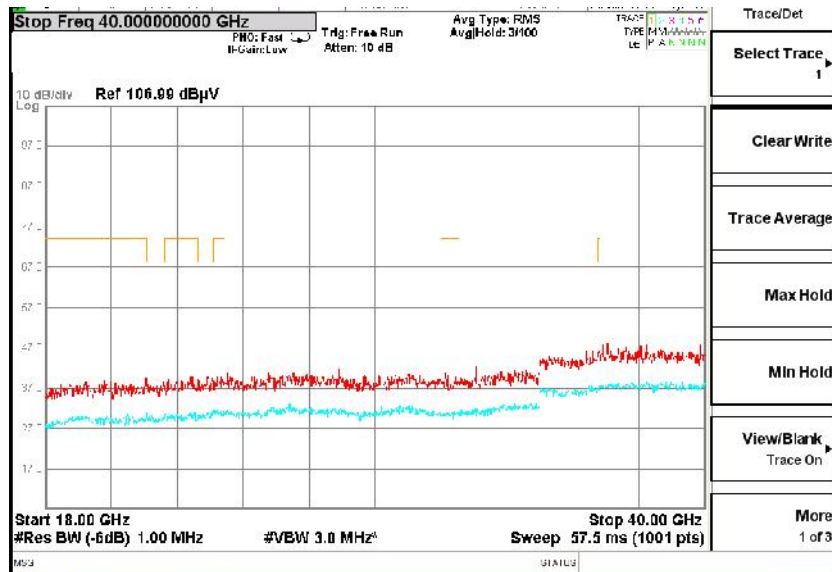

Frequency Range: 18GHz -40GHz
Detector: Av mode and PK mode
Test Mode: 802.11ax(HE40)