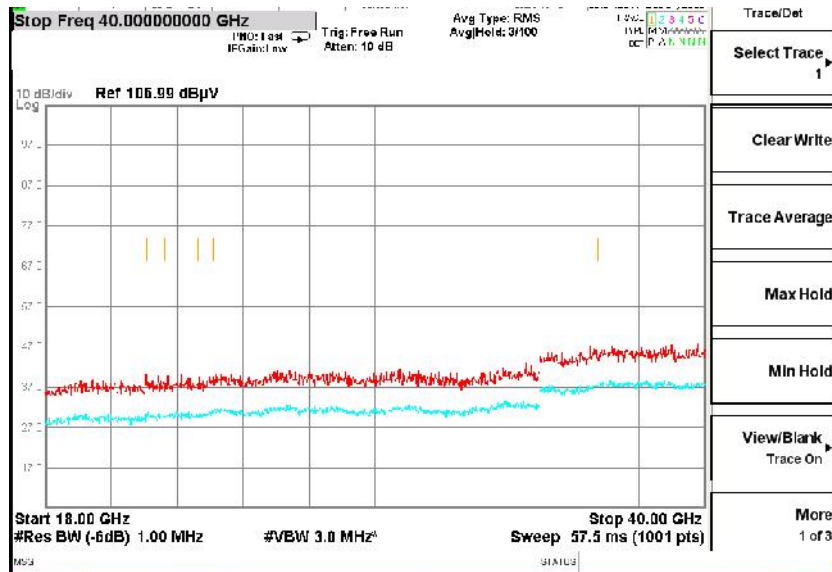

Full Spectrum

Frequency Range: 6GHz -18GHz
Detector: Av mode and PK mode
Modulation type: 802.11n(HT20)

Frequency Range: 18GHz -40GHz
Detector: Av mode and PK mode
Modulation type: 802.11n(HT20)

Full Spectrum