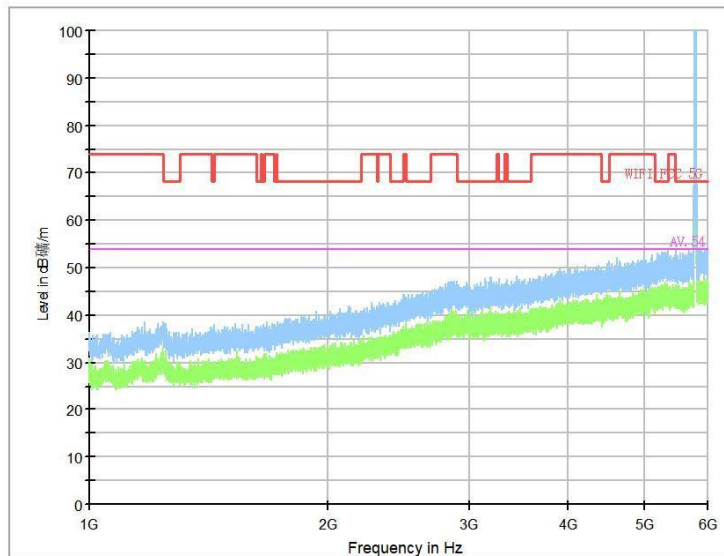

Frequency Range: 18GHz -40GHz
Detector: Av mode and PK mode
Modulation type: 802.11a

Full Spectrum

Frequency Range: 30MHz -1GHz
Detector: Av mode and PK mode
Modulation type: 802.11n(HT20)

Frequency Range: 1GHz -6GHz
Detector: Av mode and PK mode
Modulation type: 802.11n(HT20)

Full Spectrum

Frequency Range: 6GHz -18GHz
Detector: Av mode and PK mode
Modulation type: 802.11n(HT20)

Frequency Range: 18GHz -40GHz
Detector: Av mode and PK mode
Modulation type: 802.11n(HT20)

Full Spectrum

Frequency Range: 30MHz -1GHz
Detector: Av mode and PK mode
Test Mode: 802.11ac(VHT20)

Frequency Range: 1GHz -6GHz
Detector: Av mode and PK mode
Test Mode: 802.11ac(VHT20)

Full Spectrum

Frequency Range: 6GHz -18GHz
Detector: Av mode and PK mode
Test Mode: 802.11ac(VHT20)