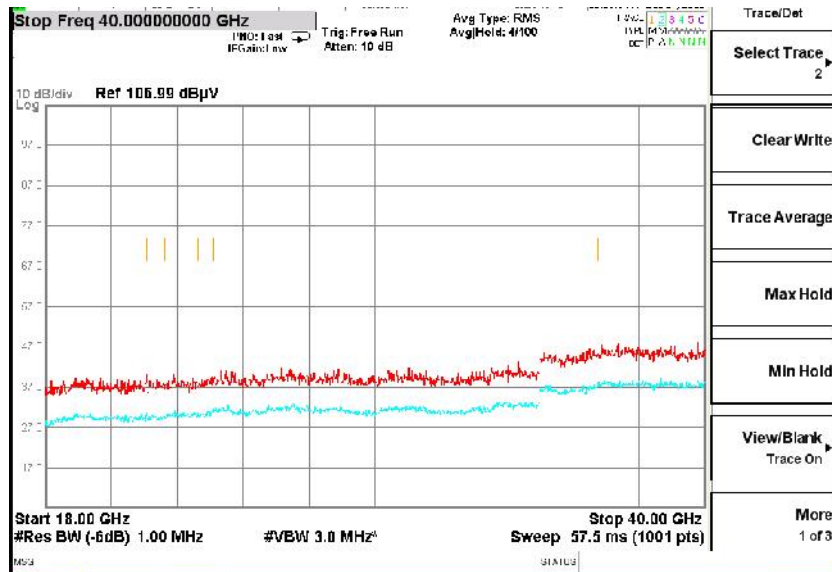

Frequency Range: 18GHz -40GHz
Detector: Av mode and PK mode
Test Mode: 802.11ax(HE20)