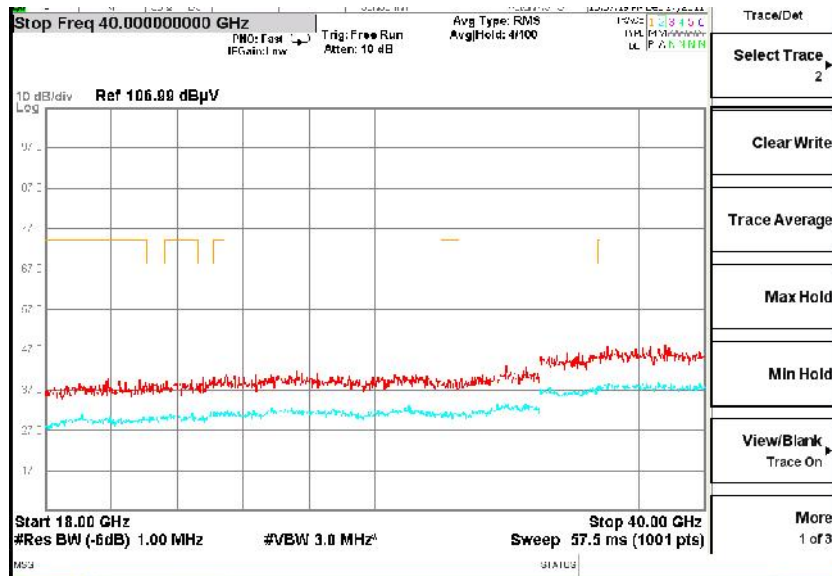

Frequency Range: 18GHz -40GHz
Detector: Av mode and PK mode
Test Mode: 802.11ax(HE20)