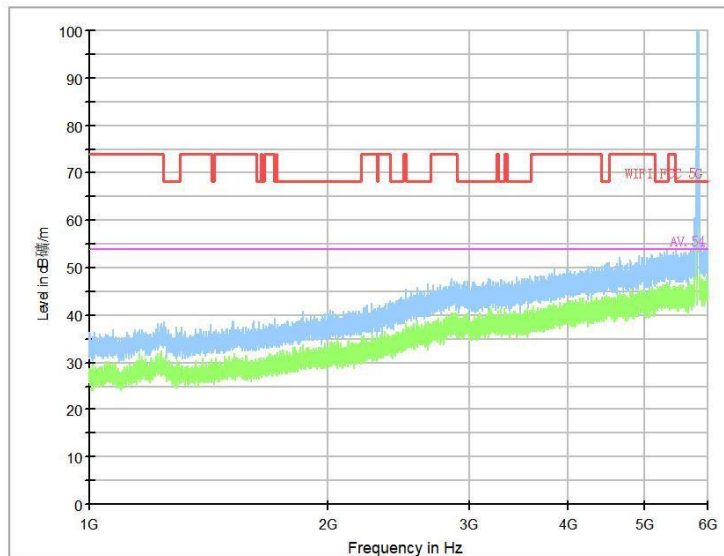

Frequency Range: 18GHz -40GHz
Detector: Av mode and PK mode
Modulation type: 802.11a

Full Spectrum

Frequency Range: 30MHz -1GHz
Detector: Av mode and PK mode
Modulation type: 802.11n(HT20)

Frequency Range: 1GHz -6GHz
Detector: Av mode and PK mode
Modulation type: 802.11n(HT20)

Full Spectrum

Frequency Range: 6GHz -18GHz
Detector: Av mode and PK mode
Modulation type: 802.11n(HT20)

Frequency Range: 18GHz -40GHz
Detector: Av mode and PK mode
Modulation type: 802.11n(HT20)

Full Spectrum

Frequency Range: 30MHz -1GHz
Detector: Av mode and PK mode
Test Mode: 802.11ac(VHT20)

Frequency Range: 1GHz -6GHz
Detector: Av mode and PK mode
Test Mode: 802.11ac(VHT20)

Full Spectrum

Frequency Range: 6GHz -18GHz
Detector: Av mode and PK mode
Test Mode: 802.11ac(VHT20)