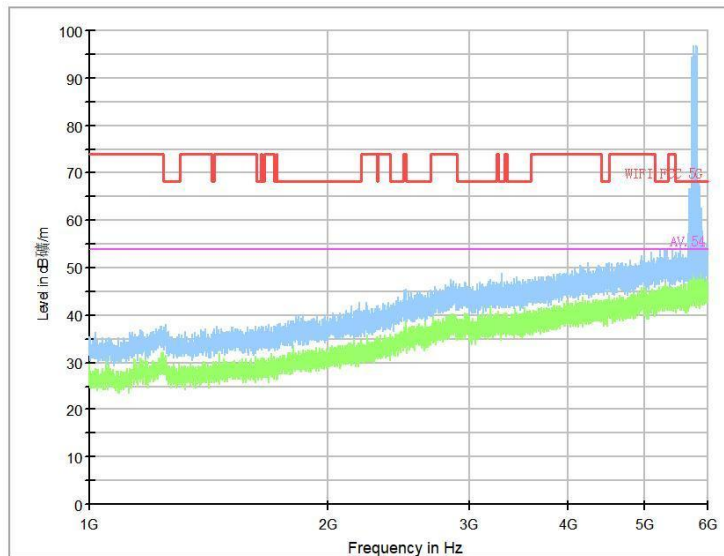

Full Spectrum

Frequency Range: 6GHz -18GHz
Detector: Av mode and PK mode
Test Mode: 802.11ax(HE 40)

Frequency Range: 18GHz -40GHz
Detector: Av mode and PK mode
Test Mode: 802.11ax(HE40)

Carrier frequency (MHz): 5775
Channel No.:155

Full Spectrum

Frequency Range: 30MHz -1GHz
Detector: Av mode and PK mode
Test Mode: 802.11ac(VHT80)

Frequency Range: 1GHz -6GHz
Detector: Av mode and PK mode
Test Mode: 802.11ac(VHT80)

Full Spectrum

Frequency Range: 6GHz -18GHz
Detector: Av mode and PK mode
Test Mode: 802.11ac(VHT80)

Frequency Range: 18GHz -40GHz
Detector: Av mode and PK mode
Test Mode: 802.11ac(VHT80)

Full Spectrum

Frequency Range: 30MHz -1GHz
Detector: Av mode and PK mode
Test Mode: 802.11ax(HE80)

Frequency Range: 1GHz -6GHz
Detector: Av mode and PK mode
Test Mode: 802.11ax(HE80)

Full Spectrum

Frequency Range: 6GHz -18GHz
Detector: Av mode and PK mode
Test Mode: 802.11ax(HE80)

Frequency Range: 18GHz -40GHz
Detector: Av mode and PK mode
Test Mode: 802.11ax(HE80)

AC Power line Conducted Emission