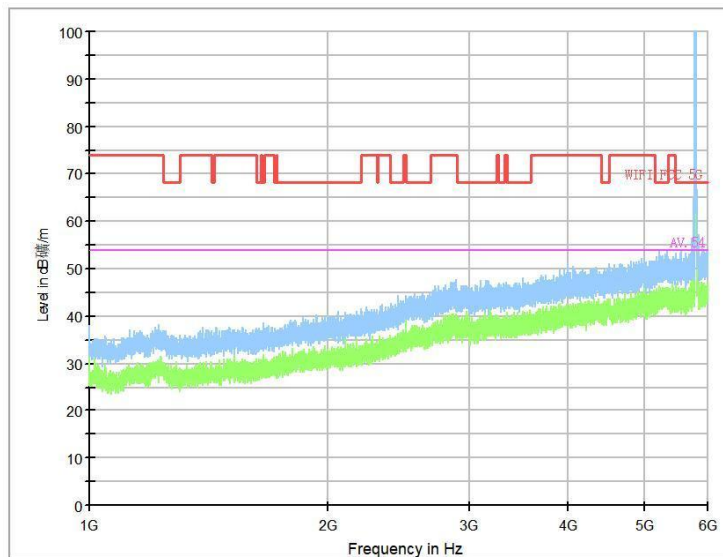

Frequency Range: 18GHz -40GHz
Detector: Av mode and PK mode
Test Mode: 802.11ac(VHT20)

Full Spectrum

Frequency Range: 30MHz -1GHz
Detector: Av mode and PK mode
Test Mode: 802.11ax(HE20)

Full Spectrum

Frequency Range: 1GHz -6GHz
Detector: Av mode and PK mode
Test Mode: 802.11ax(HE20)

Frequency Range: 6GHz -18GHz
Detector: Av mode and PK mode
Test Mode: 802.11ax(HE20)

Frequency Range: 18GHz -40GHz
Detector: Av mode and PK mode
Test Mode: 802.11ax(HE20)

Carrier frequency (MHz): 5785
 Channel No.:157

Full Spectrum

Frequency Range: 30MHz -1GHz
 Detector: Av mode and PK mode
 Modulation type: 802.11a

Frequency Range: 1GHz -6GHz
 Detector: Av mode and PK mode
 Modulation type: 802.11a

Full Spectrum

Frequency Range: 6GHz -18GHz
Detector: Av mode and PK mode
Modulation type: 802.11a