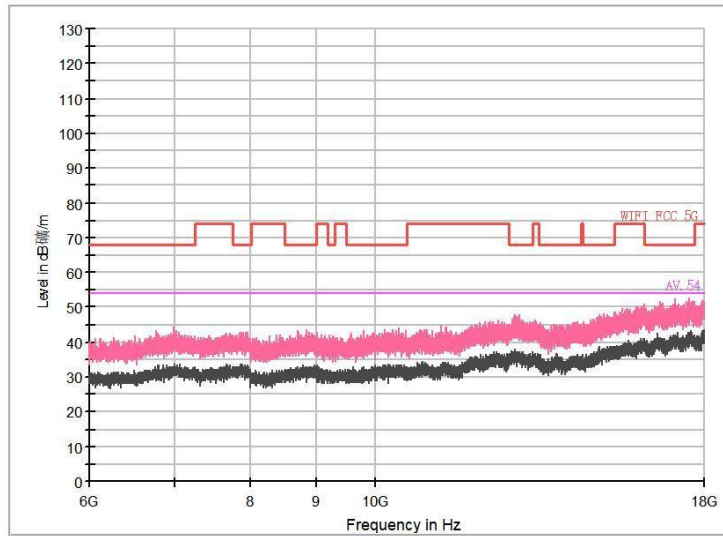

Full Spectrum

Frequency Range: 1GHz -6GHz
Detector: Av mode and PK mode
Test Mode: 802.11ax(HE 40)

Frequency Range: 6GHz -18GHz
Detector: Av mode and PK mode
Test Mode: 802.11ax(HE 40)

Frequency Range: 18GHz -40GHz
Detector: Av mode and PK mode
Test Mode: 802.11ax(HE40)

Carrier frequency (MHz): 5795
Channel No.:159

Full Spectrum

Frequency Range: 30MHz -1GHz
Detector: Av mode and PK mode
Modulation type: 802.11n(HT40)

Frequency Range: 1GHz -6GHz
Detector: Av mode and PK mode
Modulation type: 802.11n(HT40)

Full Spectrum

Frequency Range: 6GHz -18GHz
Detector: Av mode and PK mode
Modulation type: 802.11n(HT40)

Frequency Range: 18GHz -40GHz
Detector: Av mode and PK mode
Modulation type: 802.11n(HT40)

Full Spectrum

Frequency Range: 30MHz -1GHz
Detector: Av mode and PK mode
Test Mode: 802.11ac(VHT40)

Frequency Range: 1GHz -6GHz
Detector: Av mode and PK mode
Test Mode: 802.11ac(VHT40)

Full Spectrum

Frequency Range: 6GHz -18GHz
Detector: Av mode and PK mode
Test Mode: 802.11ac(VHT40)