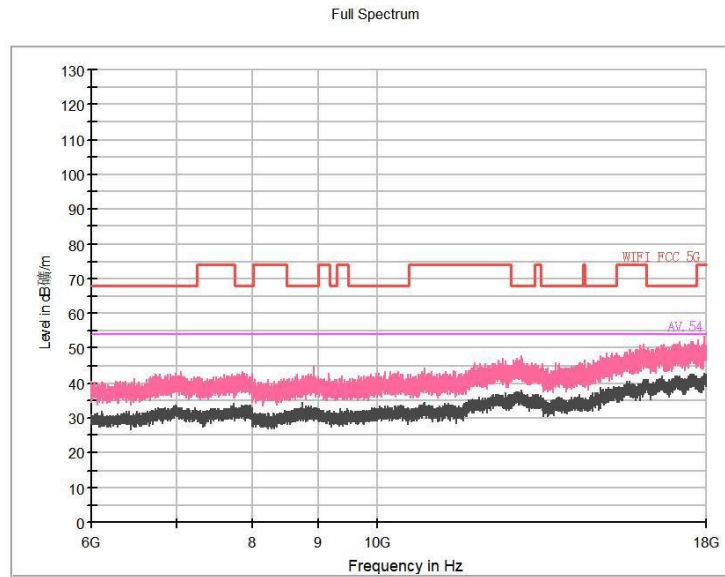

Frequency Range: 6GHz -18GHz
Detector: Av mode and PK mode
Test Mode: 802.11ax(HE20)