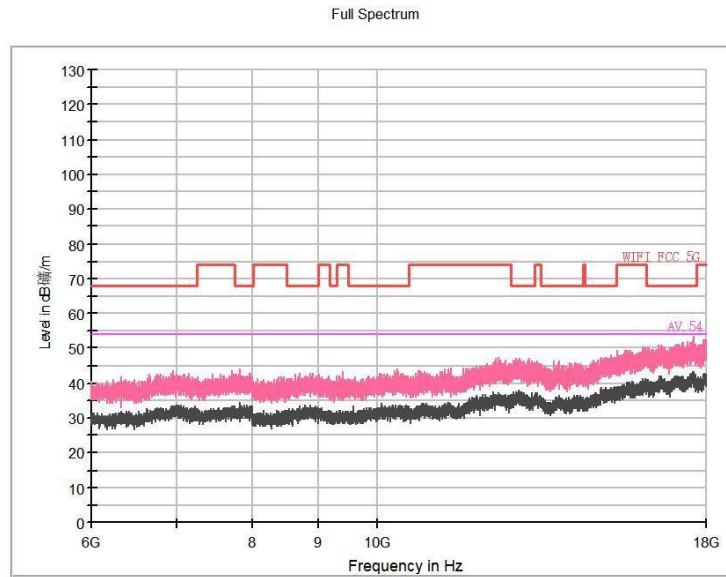

Frequency Range: 18GHz -40GHz
Detector: Av mode and PK mode
Test Mode: 802.11ac(VHT20)

Full Spectrum

Frequency Range: 30MHz -1GHz
Detector: Av mode and PK mode
Test Mode: 802.11ax(HE20)

Full Spectrum

Frequency Range: 1GHz -6GHz
Detector: Av mode and PK mode
Test Mode: 802.11ax(HE20)

Full Spectrum

Frequency Range: 6GHz -18GHz
Detector: Av mode and PK mode
Test Mode: 802.11ax(HE20)

Frequency Range: 18GHz -40GHz
Detector: Av mode and PK mode
Test Mode: 802.11ax(HE20)

Carrier frequency (MHz): 5825
Channel No.:165

Full Spectrum

Frequency Range: 30MHz -1GHz
Detector: Av mode and PK mode
Modulation type: 802.11a

Frequency Range: 1GHz -6GHz
Detector: Av mode and PK mode
Modulation type: 802.11a

Frequency Range: 6GHz -18GHz
Detector: Av mode and PK mode
Modulation type: 802.11a