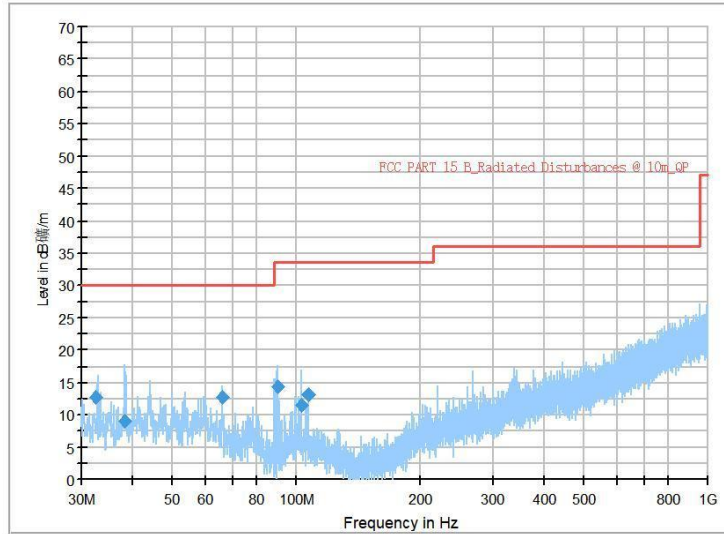

Full Spectrum

Frequency Range: 6GHz -18GHz
Detector: Av mode and PK mode
Test Mode: 802.11ac(VHT40)

Frequency Range: 18GHz -40GHz
Detector: Av mode and PK mode
Test Mode: 802.11ac(VHT40)

Full Spectrum

Frequency Range: 30MHz -1GHz
Detector: Av mode and PK mode
Test Mode: 802.11ax(HE 40)

Full Spectrum

Frequency Range: 1GHz -6GHz
Detector: Av mode and PK mode
Test Mode: 802.11ax(HE 40)

Frequency Range: 6GHz -18GHz
Detector: Av mode and PK mode
Test Mode: 802.11ax(HE 40)

Frequency Range: 18GHz -40GHz
Detector: Av mode and PK mode
Test Mode: 802.11ax(HE40)

Carrier frequency (MHz): 5795
Channel No.:159

Full Spectrum

Frequency Range: 30MHz -1GHz
Detector: Av mode and PK mode
Modulation type: 802.11n(HT40)

Frequency Range: 1GHz -6GHz
Detector: Av mode and PK mode
Modulation type: 802.11n(HT40)