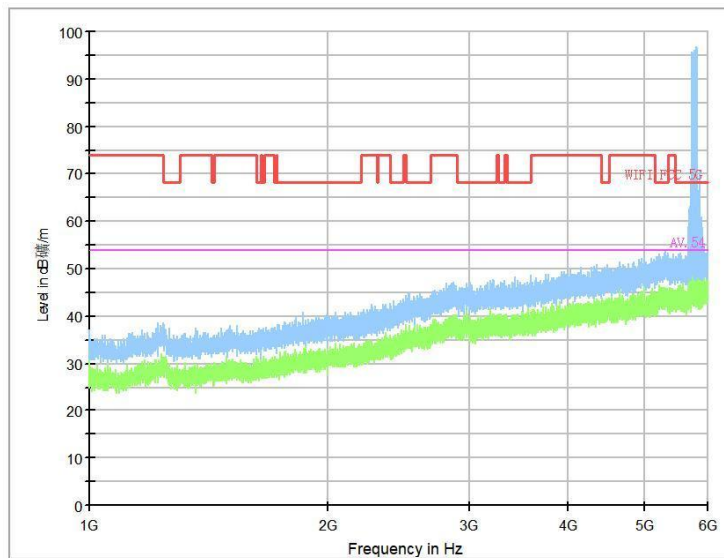

Frequency Range: 18GHz -40GHz
Detector: Av mode and PK mode
Test Mode: 802.11ac(VHT40)

Full Spectrum

Frequency Range: 30MHz -1GHz
Detector: Av mode and PK mode
Test Mode: 802.11ax(HE 40)

Full Spectrum

Frequency Range: 1GHz -6GHz
Detector: Av mode and PK mode
Test Mode: 802.11ax(HE 40)

Full Spectrum

Frequency Range: 6GHz -18GHz
Detector: Av mode and PK mode
Test Mode: 802.11ax(HE 40)

Frequency Range: 18GHz -40GHz
Detector: Av mode and PK mode
Test Mode: 802.11ax(HE40)

Carrier frequency (MHz): 5775
Channel No.:155

Full Spectrum

Frequency Range: 30MHz -1GHz
Detector: Av mode and PK mode
Test Mode: 802.11ac(VHT80)

Frequency Range: 1GHz -6GHz
Detector: Av mode and PK mode
Test Mode: 802.11ac(VHT80)

Full Spectrum

Frequency Range: 6GHz -18GHz
Detector: Av mode and PK mode
Test Mode: 802.11ac(VHT80)

Frequency Range: 18GHz -40GHz
Detector: Av mode and PK mode
Test Mode: 802.11ac(VHT80)

Full Spectrum

Frequency Range: 30MHz -1GHz
Detector: Av mode and PK mode
Test Mode: 802.11ax(HE80)

Frequency Range: 1GHz -6GHz
Detector: Av mode and PK mode
Test Mode: 802.11ax(HE80)