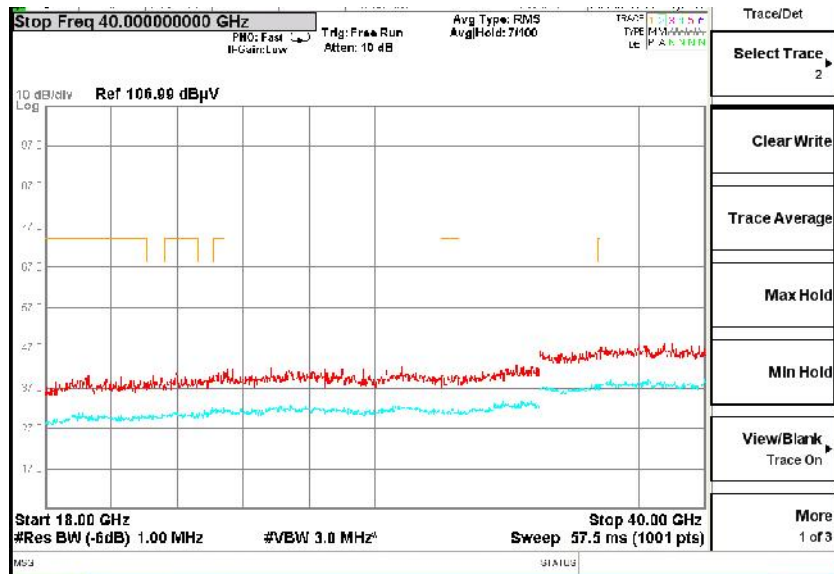

Full Spectrum

Frequency Range: 6GHz -18GHz
Detector: Av mode and PK mode
Test Mode: 802.11ax(HE 40)

Frequency Range: 18GHz -40GHz
Detector: Av mode and PK mode
Test Mode: 802.11ax(HE40)

Carrier frequency (MHz): 5775
Channel No.:155

Full Spectrum

Frequency Range: 30MHz -1GHz
Detector: Av mode and PK mode
Test Mode: 802.11ac(VHT80)

Frequency Range: 1GHz -6GHz
Detector: Av mode and PK mode
Test Mode: 802.11ac(VHT80)

Full Spectrum

Frequency Range: 6GHz -18GHz
Detector: Av mode and PK mode
Test Mode: 802.11ac(VHT80)

Frequency Range: 18GHz -40GHz
Detector: Av mode and PK mode
Test Mode: 802.11ac(VHT80)

Full Spectrum

Frequency Range: 30MHz -1GHz
Detector: Av mode and PK mode
Test Mode: 802.11ax(HE80)

Frequency Range: 1GHz -6GHz
Detector: Av mode and PK mode
Test Mode: 802.11ax(HE80)