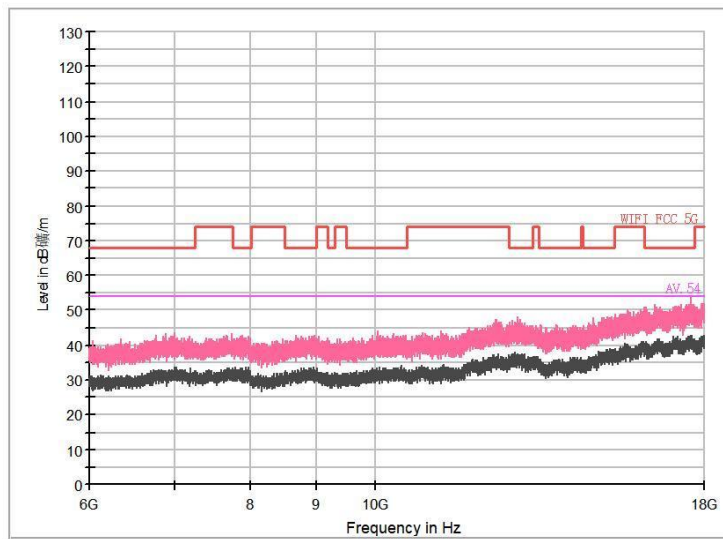

Carrier frequency (MHz): 5795
Channel No.:159

Full Spectrum

Frequency Range: 30MHz -1GHz
Detector: Av mode and PK mode
Modulation type: 802.11n(HT40)

Frequency Range: 1GHz -6GHz
Detector: Av mode and PK mode
Modulation type: 802.11n(HT40)

Full Spectrum

Frequency Range: 6GHz -18GHz
Detector: Av mode and PK mode
Modulation type: 802.11n(HT40)

Frequency Range: 18GHz -40GHz
Detector: Av mode and PK mode
Modulation type: 802.11n(HT40)

Full Spectrum

Frequency Range: 30MHz -1GHz
Detector: Av mode and PK mode
Test Mode: 802.11ac(VHT40)

Frequency Range: 1GHz -6GHz
Detector: Av mode and PK mode
Test Mode: 802.11ac(VHT40)

Full Spectrum

Frequency Range: 6GHz -18GHz
Detector: Av mode and PK mode
Test Mode: 802.11ac(VHT40)

Frequency Range: 18GHz -40GHz
Detector: Av mode and PK mode
Test Mode: 802.11ac(VHT40)

Full Spectrum

Frequency Range: 30MHz -1GHz
Detector: Av mode and PK mode
Test Mode: 802.11ax(HE 40)

Full Spectrum

Frequency Range: 1GHz -6GHz
Detector: Av mode and PK mode
Test Mode: 802.11ax(HE 40)