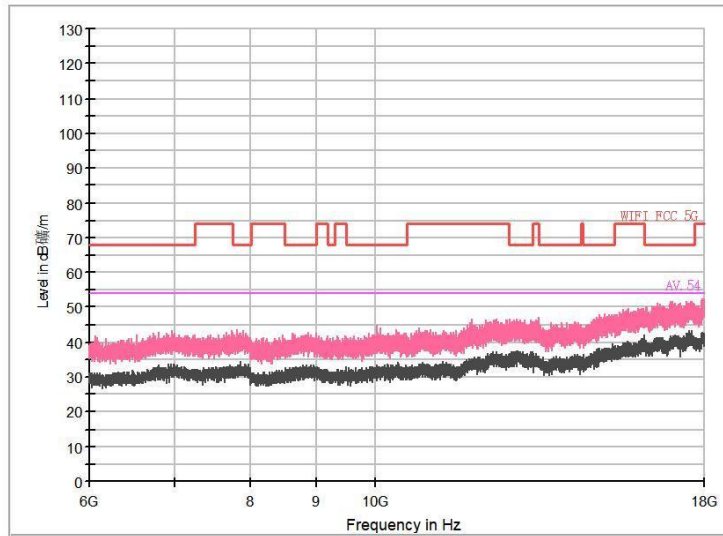

Frequency Range: 18GHz -40GHz
Detector: Av mode and PK mode
Modulation type: 802.11a

Full Spectrum

Frequency Range: 30MHz -1GHz
Detector: Av mode and PK mode
Modulation type: 802.11n(HT20)

Frequency Range: 1GHz -6GHz
Detector: Av mode and PK mode
Modulation type: 802.11n(HT20)

Full Spectrum

Frequency Range: 6GHz -18GHz
Detector: Av mode and PK mode
Modulation type: 802.11n(HT20)

Frequency Range: 18GHz -40GHz
Detector: Av mode and PK mode
Modulation type: 802.11n(HT20)

Full Spectrum

Frequency Range: 30MHz -1GHz
Detector: Av mode and PK mode
Test Mode: 802.11ac(VHT20)

Frequency Range: 1GHz -6GHz
Detector: Av mode and PK mode
Test Mode: 802.11ac(VHT20)

Full Spectrum

Frequency Range: 6GHz -18GHz
Detector: Av mode and PK mode
Test Mode: 802.11ac(VHT20)

Frequency Range: 18GHz -40GHz
Detector: Av mode and PK mode
Test Mode: 802.11ac(VHT20)

Full Spectrum

Frequency Range: 30MHz -1GHz
Detector: Av mode and PK mode
Test Mode: 802.11ax(HE20)

Full Spectrum

Frequency Range: 1GHz -6GHz
Detector: Av mode and PK mode
Test Mode: 802.11ax(HE20)