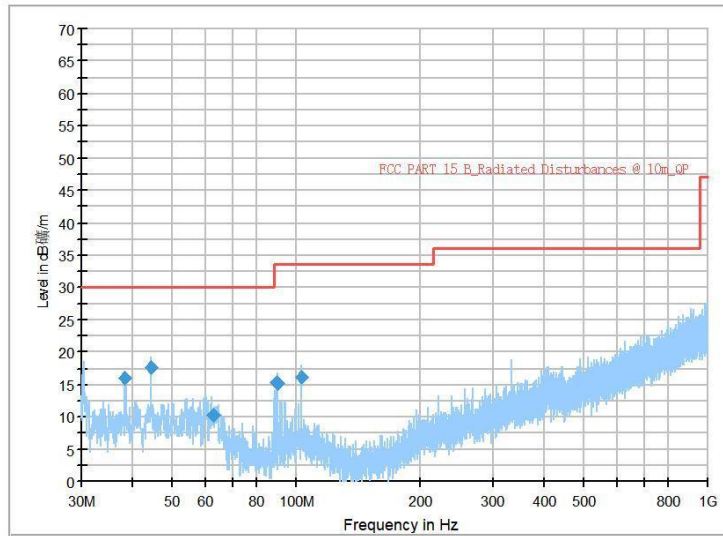

Full Spectrum

Frequency Range: 6GHz -18GHz
Detector: Av mode and PK mode
Modulation type: 802.11n(HT20)

Frequency Range: 18GHz -40GHz
Detector: Av mode and PK mode
Modulation type: 802.11n(HT20)

Full Spectrum

Frequency Range: 30MHz -1GHz
Detector: Av mode and PK mode
Test Mode: 802.11ac(VHT20)

Frequency Range: 1GHz -6GHz
Detector: Av mode and PK mode
Test Mode: 802.11ac(VHT20)

Full Spectrum

Frequency Range: 6GHz -18GHz
Detector: Av mode and PK mode
Test Mode: 802.11ac(VHT20)