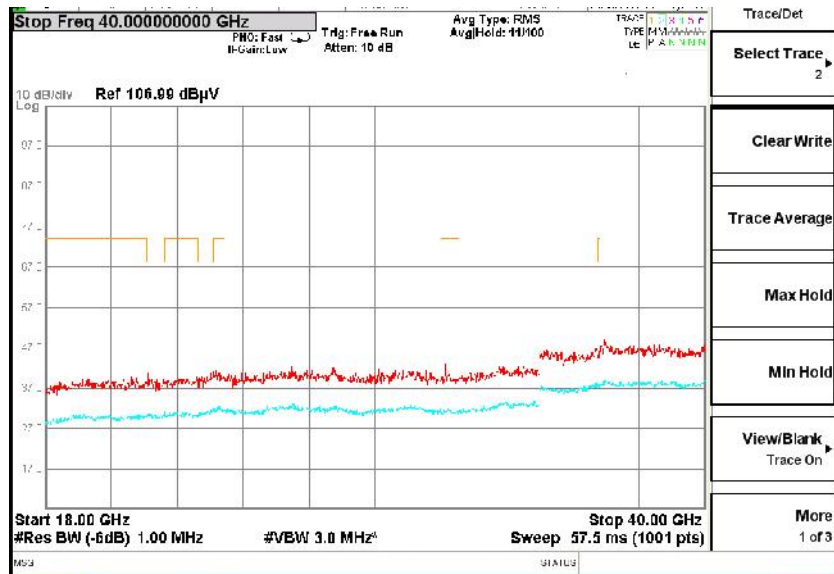

Frequency Range: 18GHz -40GHz
Detector: Av mode and PK mode
Test Mode: 802.11ac(VHT20)

Full Spectrum

Frequency Range: 30MHz -1GHz
Detector: Av mode and PK mode
Test Mode: 802.11ax(HE20)

Full Spectrum

Frequency Range: 1GHz -6GHz
Detector: Av mode and PK mode
Test Mode: 802.11ax(HE20)

Full Spectrum

Frequency Range: 6GHz -18GHz
Detector: Av mode and PK mode
Test Mode: 802.11ax(HE20)

Frequency Range: 18GHz -40GHz
Detector: Av mode and PK mode
Test Mode: 802.11ax(HE20)

Carrier frequency (MHz): 5825
Channel No.:165