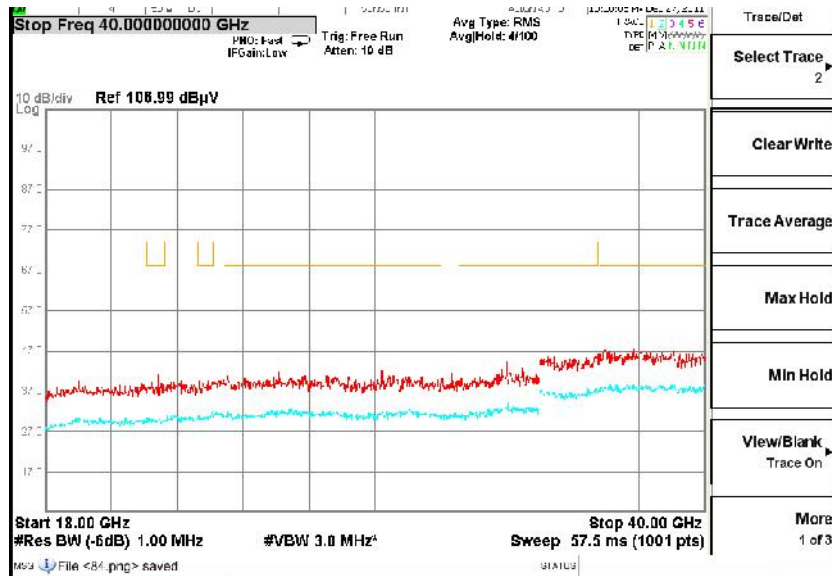

Full Spectrum

Frequency Range: 30MHz -1GHz
Detector: Av mode and PK mode
Test Mode: 802.11ac(VHT80)

Frequency Range: 1GHz -6GHz
Detector: Av mode and PK mode
Test Mode: 802.11ac(VHT80)

Full Spectrum

Frequency Range: 6GHz -18GHz
Detector: Av mode and PK mode
Test Mode: 802.11ac(VHT80)

Frequency Range: 18GHz -40GHz
Detector: Av mode and PK mode
Test Mode: 802.11ac(VHT80)

Full Spectrum

Frequency Range: 30MHz -1GHz
Detector: Av mode and PK mode
Test Mode: 802.11ax(HE80)

Frequency Range: 1GHz -6GHz
Detector: Av mode and PK mode
Test Mode: 802.11ax(HE80)

Full Spectrum

Frequency Range: 6GHz -18GHz
Detector: Av mode and PK mode
Test Mode: 802.11ax(HE80)

Frequency Range: 18GHz -40GHz
Detector: Av mode and PK mode
Test Mode: 802.11ax(HE80)

AC Power line Conducted Emission