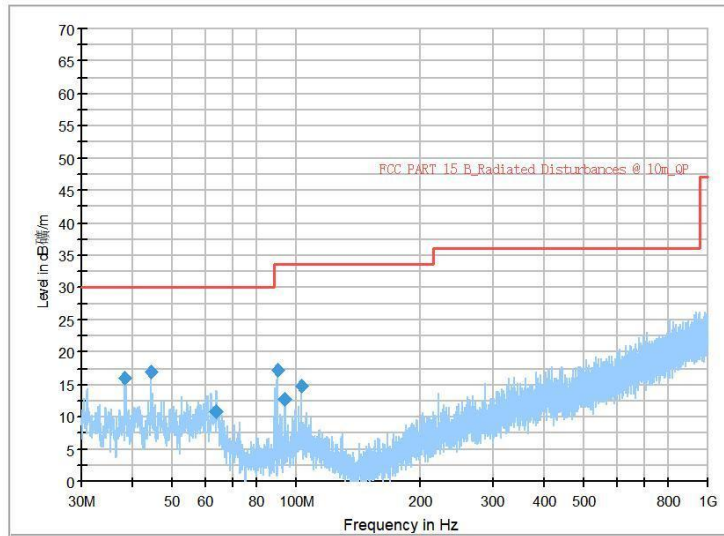

Frequency Range: 18GHz -40GHz
Detector: Av mode and PK mode
Modulation type: 802.11a

Full Spectrum

Frequency Range: 30MHz -1GHz
Detector: Av mode and PK mode
Modulation type: 802.11n(HT20)

Frequency Range: 1GHz -6GHz
Detector: Av mode and PK mode
Modulation type: 802.11n(HT20)

Full Spectrum

Frequency Range: 6GHz -18GHz
Detector: Av mode and PK mode
Modulation type: 802.11n(HT20)

Frequency Range: 18GHz -40GHz
Detector: Av mode and PK mode
Modulation type: 802.11n(HT20)

Full Spectrum

Frequency Range: 30MHz -1GHz
Detector: Av mode and PK mode
Test Mode: 802.11ac(VHT20)

Frequency Range: 1GHz -6GHz
Detector: Av mode and PK mode
Test Mode: 802.11ac(VHT20)

Full Spectrum

Frequency Range: 6GHz -18GHz
Detector: Av mode and PK mode
Test Mode: 802.11ac(VHT20)