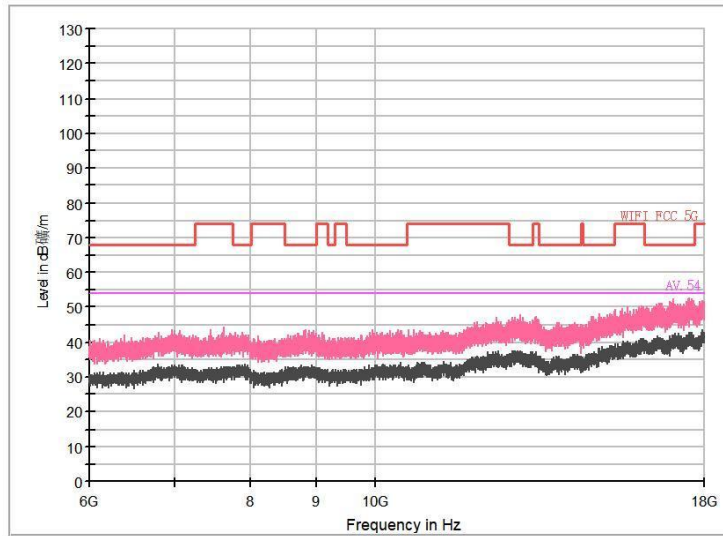

Full Spectrum

Frequency Range: 6GHz -18GHz
Detector: Av mode and PK mode
Test Mode: 802.11ax(HE 40)

Frequency Range: 18GHz -40GHz
Detector: Av mode and PK mode
Test Mode: 802.11ax(HE40)

Carrier frequency (MHz): 5775
Channel No.:155

Full Spectrum

Frequency Range: 30MHz -1GHz
Detector: Av mode and PK mode
Test Mode: 802.11ac(VHT80)

Frequency Range: 1GHz -6GHz
Detector: Av mode and PK mode
Test Mode: 802.11ac(VHT80)

Full Spectrum

Frequency Range: 6GHz -18GHz
Detector: Av mode and PK mode
Test Mode: 802.11ac(VHT80)

Frequency Range: 18GHz -40GHz
Detector: Av mode and PK mode
Test Mode: 802.11ac(VHT80)

Full Spectrum

Frequency Range: 30MHz -1GHz
Detector: Av mode and PK mode
Test Mode: 802.11ax(HE80)

Frequency Range: 1GHz -6GHz
Detector: Av mode and PK mode
Test Mode: 802.11ax(HE80)

Full Spectrum

Frequency Range: 6GHz -18GHz
Detector: Av mode and PK mode
Test Mode: 802.11ax(HE80)

Frequency Range: 18GHz -40GHz
Detector: Av mode and PK mode
Test Mode: 802.11ax(HE80)

AC Power line Conducted Emission