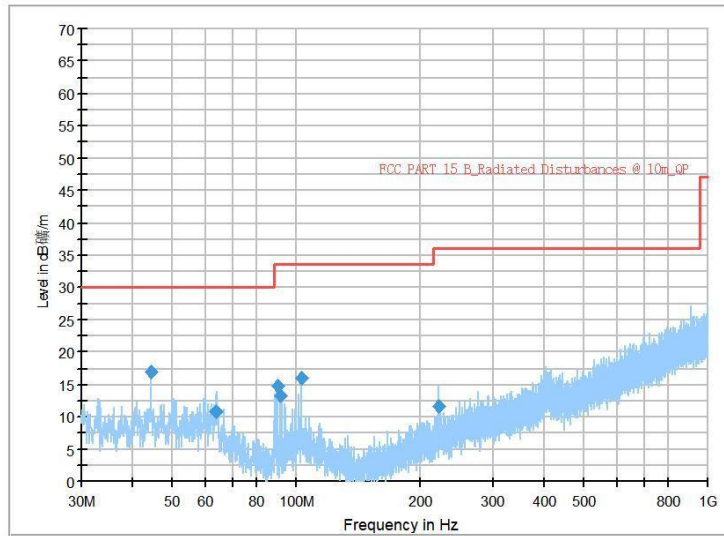

Full Spectrum

Frequency Range: 6GHz -18GHz
Detector: Av mode and PK mode
Test Mode: 802.11ax(HE 40)

Frequency Range: 18GHz -40GHz
Detector: Av mode and PK mode
Test Mode: 802.11ax(HE40)

Carrier frequency (MHz): 5775
Channel No.:155

Full Spectrum

Frequency Range: 30MHz -1GHz
Detector: Av mode and PK mode
Test Mode: 802.11ac(VHT80)

Frequency Range: 1GHz -6GHz
Detector: Av mode and PK mode
Test Mode: 802.11ac(VHT80)

Full Spectrum

Frequency Range: 6GHz -18GHz
Detector: Av mode and PK mode
Test Mode: 802.11ac(VHT80)

Frequency Range: 18GHz -40GHz
Detector: Av mode and PK mode
Test Mode: 802.11ac(VHT80)

Full Spectrum

Frequency Range: 30MHz -1GHz
Detector: Av mode and PK mode
Test Mode: 802.11ax(HE80)

Frequency Range: 1GHz -6GHz
Detector: Av mode and PK mode
Test Mode: 802.11ax(HE80)