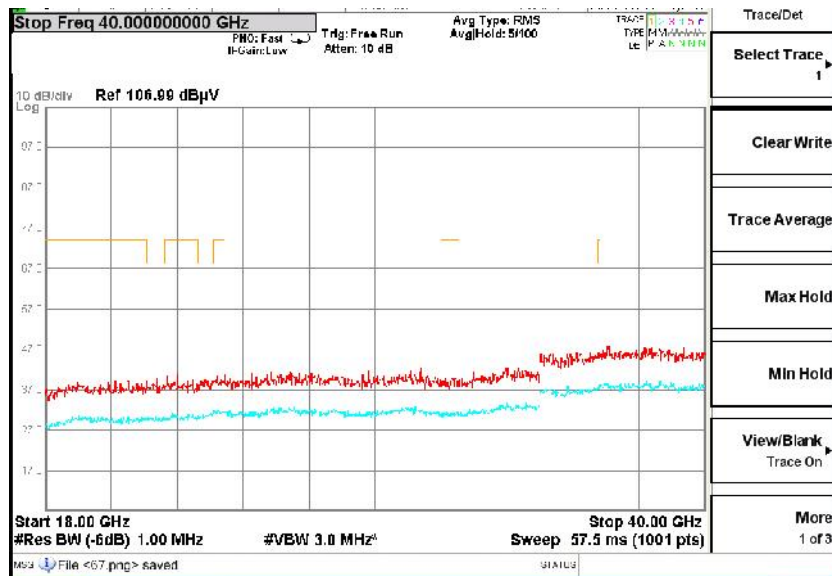

Frequency Range: 30MHz -1GHz
Detector: Av mode and PK mode
Test Mode: 802.11ac(VHT20)

Frequency Range: 1GHz -6GHz
Detector: Av mode and PK mode
Test Mode: 802.11ac(VHT20)

Full Spectrum

Frequency Range: 6GHz -18GHz
Detector: Av mode and PK mode
Test Mode: 802.11ac(VHT20)