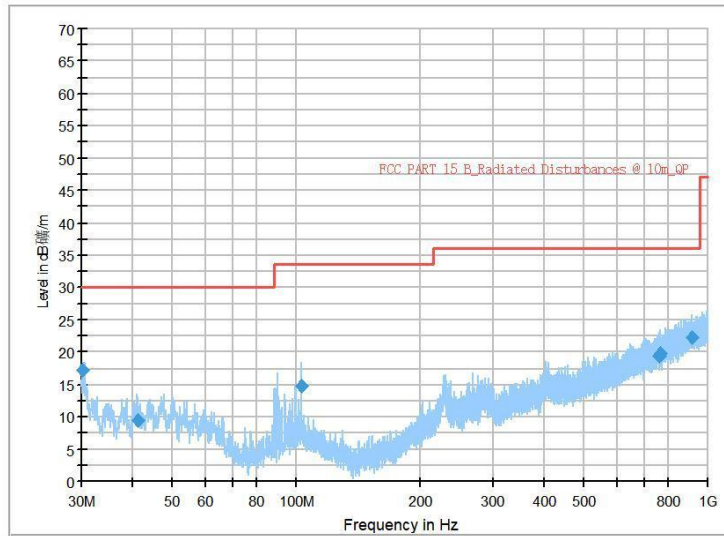

Full Spectrum

Frequency Range: 6GHz -18GHz
Detector: Av mode and PK mode
Modulation type: 802.11n(HT20)

Frequency Range: 18GHz -40GHz
Detector: Av mode and PK mode
Modulation type: 802.11n(HT20)

Full Spectrum

Frequency Range: 30MHz -1GHz
Detector: Av mode and PK mode
Test Mode: 802.11ac(VHT20)

Frequency Range: 1GHz -6GHz
Detector: Av mode and PK mode
Test Mode: 802.11ac(VHT20)

Full Spectrum

Frequency Range: 6GHz -18GHz
Detector: Av mode and PK mode
Test Mode: 802.11ac(VHT20)

Frequency Range: 18GHz -40GHz
Detector: Av mode and PK mode
Test Mode: 802.11ac(VHT20)

Full Spectrum

Frequency Range: 30MHz -1GHz
Detector: Av mode and PK mode
Test Mode: 802.11ax(HE20)

Full Spectrum

Frequency Range: 1GHz -6GHz
Detector: Av mode and PK mode
Test Mode: 802.11ax(HE20)