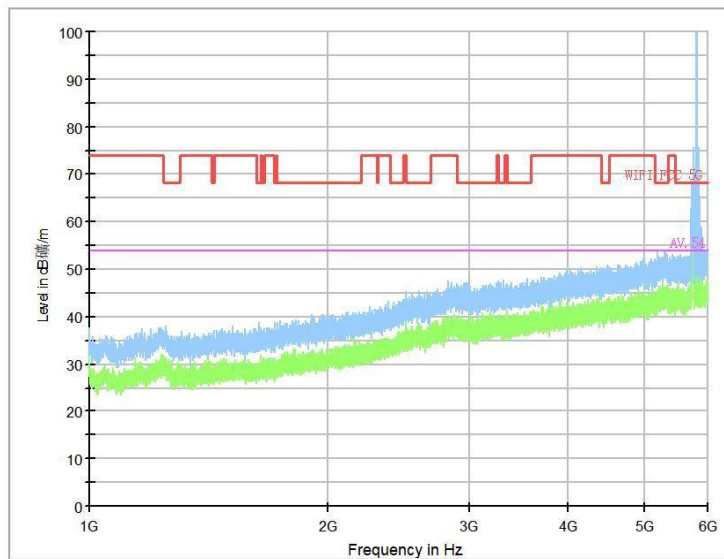

Full Spectrum

Frequency Range: 6GHz -18GHz
Detector: Av mode and PK mode
Test Mode: 802.11ac(VHT40)

Frequency Range: 18GHz -40GHz
Detector: Av mode and PK mode
Test Mode: 802.11ac(VHT40)

Full Spectrum

Frequency Range: 30MHz -1GHz
Detector: Av mode and PK mode
Test Mode: 802.11ax(HE 40)

Full Spectrum

Frequency Range: 1GHz -6GHz
Detector: Av mode and PK mode
Test Mode: 802.11ax(HE 40)

Frequency Range: 6GHz -18GHz
Detector: Av mode and PK mode
Test Mode: 802.11ax(HE 40)

Frequency Range: 18GHz -40GHz
Detector: Av mode and PK mode
Test Mode: 802.11ax(HE40)

Carrier frequency (MHz): 5795
Channel No.:159

Full Spectrum

Frequency Range: 30MHz -1GHz
Detector: Av mode and PK mode
Modulation type: 802.11n(HT40)

Frequency Range: 1GHz -6GHz
Detector: Av mode and PK mode
Modulation type: 802.11n(HT40)