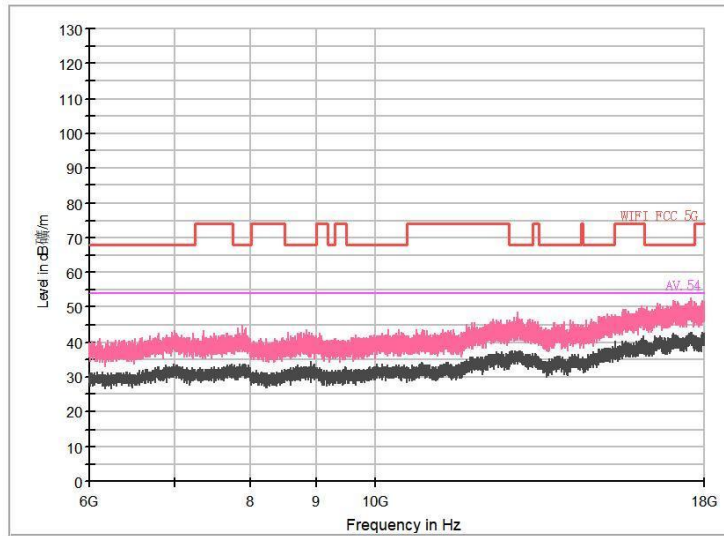

Full Spectrum

Frequency Range: 6GHz -18GHz
Detector: Av mode and PK mode
Test Mode: 802.11ax(HE 40)