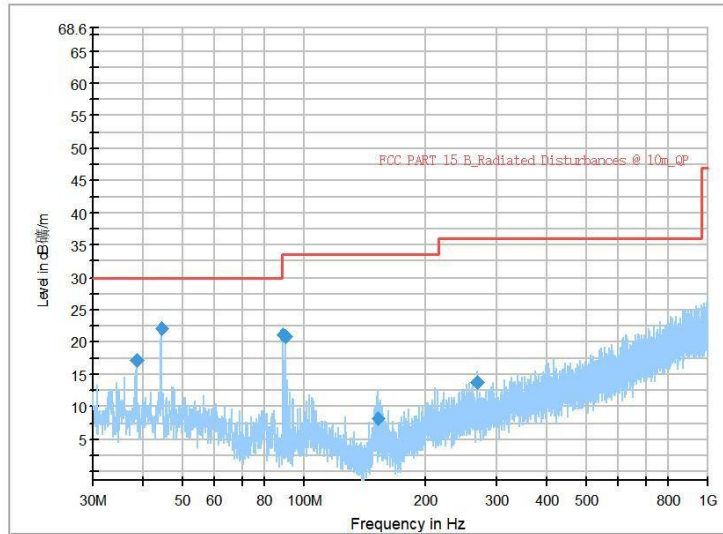

Carrier frequency (MHz): 5785
Channel No.:157

Full Spectrum

Frequency Range: 30MHz -1GHz
Detector: Av mode and PK mode
Modulation type: 802.11a