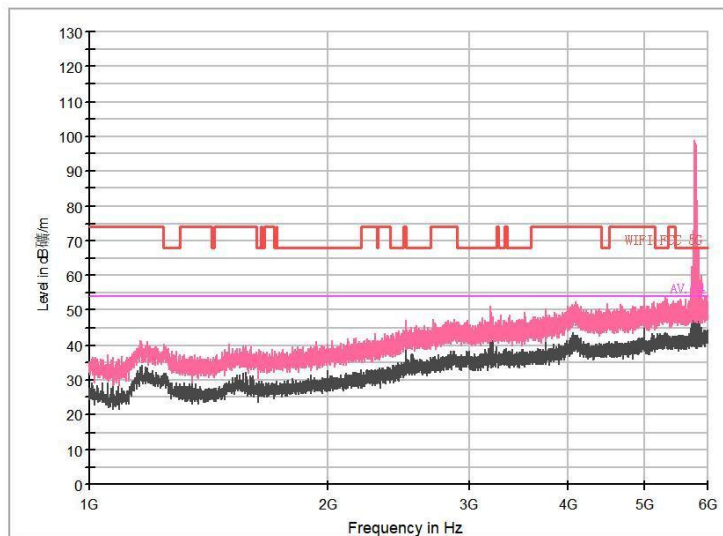

Full Spectrum

Frequency Range: 6GHz -18GHz
Detector: Av mode and PK mode
Modulation type: 802.11n(HT40)

Frequency Range: 18GHz -40GHz
Detector: Av mode and PK mode
Modulation type: 802.11n(HT40)

Full Spectrum

Frequency Range: 30MHz -1GHz
Detector: Av mode and PK mode
Test Mode: 802.11ac(VHT40)

Frequency Range: 1GHz -6GHz
Detector: Av mode and PK mode
Test Mode: 802.11ac(VHT40)

Full Spectrum

Frequency Range: 6GHz -18GHz
Detector: Av mode and PK mode
Test Mode: 802.11ac(VHT40)

Frequency Range: 18GHz -40GHz
Detector: Av mode and PK mode
Test Mode: 802.11ac(VHT40)

Full Spectrum

Frequency Range: 30MHz -1GHz
Detector: Av mode and PK mode
Test Mode: 802.11ax(HE 40)

Full Spectrum

Frequency Range: 1GHz -6GHz
Detector: Av mode and PK mode
Test Mode: 802.11ax(HE 40)

Full Spectrum

Frequency Range: 6GHz -18GHz
Detector: Av mode and PK mode
Test Mode: 802.11ax(HE 40)

Frequency Range: 18GHz -40GHz
Detector: Av mode and PK mode
Test Mode: 802.11ax(HE40)

Carrier frequency (MHz): 5775
Channel No.:155