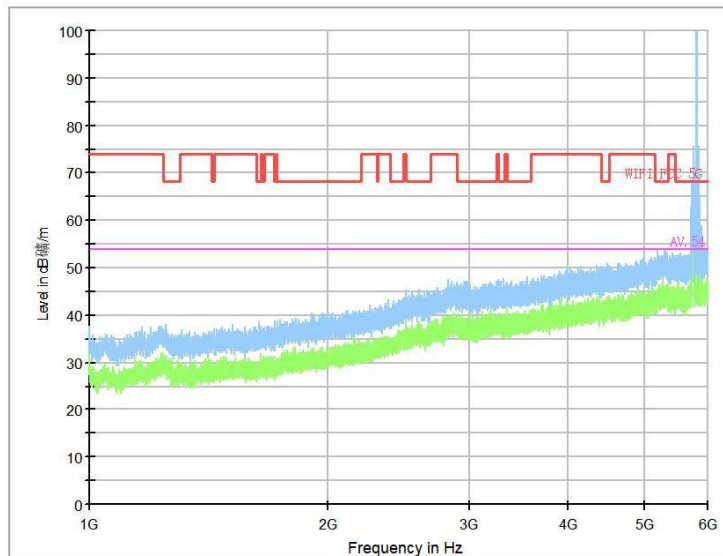

Carrier frequency (MHz): 5795
Channel No.:159

Full Spectrum

Frequency Range: 30MHz -1GHz
Detector: Av mode and PK mode
Modulation type: 802.11n(HT40)

Frequency Range: 1GHz -6GHz
Detector: Av mode and PK mode
Modulation type: 802.11n(HT40)

Full Spectrum

Frequency Range: 6GHz -18GHz
Detector: Av mode and PK mode
Modulation type: 802.11n(HT40)

Frequency Range: 18GHz -40GHz
Detector: Av mode and PK mode
Modulation type: 802.11n(HT40)

Full Spectrum

Frequency Range: 30MHz -1GHz
Detector: Av mode and PK mode
Test Mode: 802.11ac(VHT40)

Frequency Range: 1GHz -6GHz
Detector: Av mode and PK mode
Test Mode: 802.11ac(VHT40)

Full Spectrum

Frequency Range: 6GHz -18GHz
Detector: Av mode and PK mode
Test Mode: 802.11ac(VHT40)