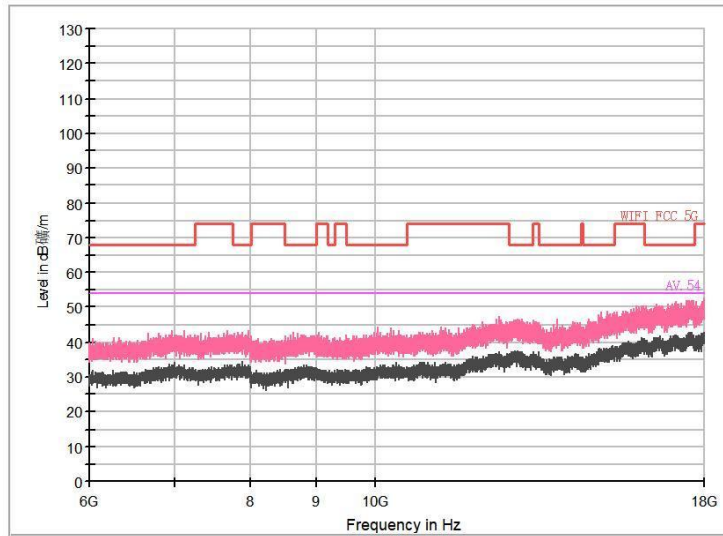

Frequency Range: 30MHz -1GHz
Detector: Av mode and PK mode
Test Mode: 802.11ac(VHT20)

Frequency Range: 1GHz -6GHz
Detector: Av mode and PK mode
Test Mode: 802.11ac(VHT20)

Full Spectrum

Frequency Range: 6GHz -18GHz
Detector: Av mode and PK mode
Test Mode: 802.11ac(VHT20)

Frequency Range: 18GHz -40GHz
Detector: Av mode and PK mode
Test Mode: 802.11ac(VHT20)

Full Spectrum

Frequency Range: 30MHz -1GHz
Detector: Av mode and PK mode
Test Mode: 802.11ax(HE20)

Full Spectrum

Frequency Range: 1GHz -6GHz
Detector: Av mode and PK mode
Test Mode: 802.11ax(HE20)

Full Spectrum

Frequency Range: 6GHz -18GHz
Detector: Av mode and PK mode
Test Mode: 802.11ax(HE20)

Frequency Range: 18GHz -40GHz
Detector: Av mode and PK mode
Test Mode: 802.11ax(HE20)

Carrier frequency (MHz): 5755
Channel No.:151