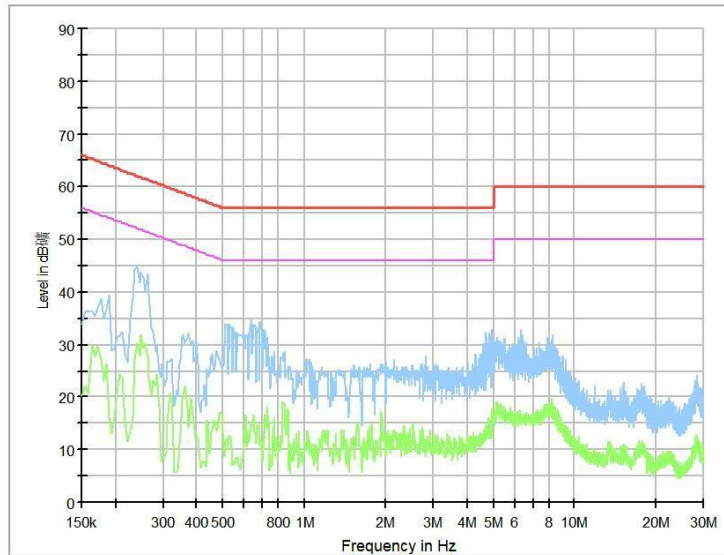

AC Power line Conducted Emission

A "reference path loss" Corr.(dB) is established and the $L_{cable}+ATT+VDF$ is the attenuation of "reference path loss", and including the cable loss, the attenuation of the attenuator, the voltage division factor of AMN.

The measurement results are obtained as described below:

$$P_{result}=P_{mea}+ Corr.(dB)$$

Sample calculation: $(15.71dB\mu V) = (-13.99dB\mu V) + (29.7dB)$, the corresponding frequency is 0.35469MHz.

L+N Line