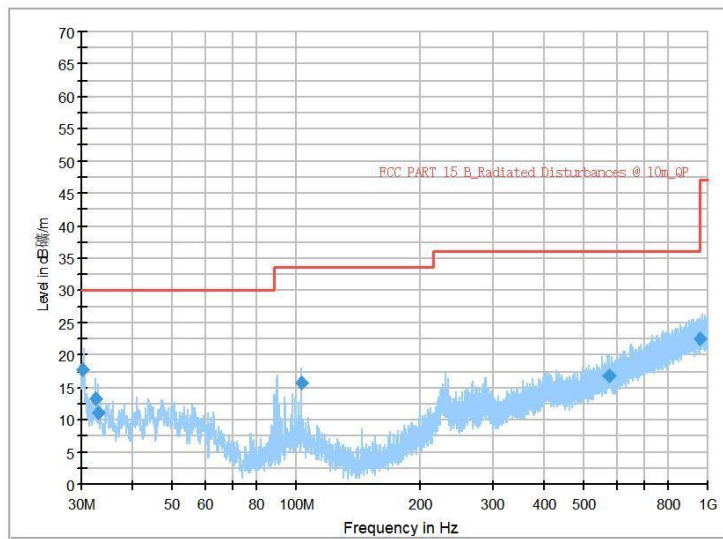

Full Spectrum

Frequency Range: 6GHz -18GHz
Detector: Av mode and PK mode
Modulation type: 802.11n(HT20)

Frequency Range: 18GHz -40GHz
Detector: Av mode and PK mode
Modulation type: 802.11n(HT20)

Full Spectrum

Frequency Range: 30MHz -1GHz
Detector: Av mode and PK mode
Test Mode: 802.11ac(VHT20)

Frequency Range: 1GHz -6GHz
Detector: Av mode and PK mode
Test Mode: 802.11ac(VHT20)

Full Spectrum

Frequency Range: 6GHz -18GHz
Detector: Av mode and PK mode
Test Mode: 802.11ac(VHT20)

Frequency Range: 18GHz -40GHz
Detector: Av mode and PK mode
Test Mode: 802.11ac(VHT20)

Full Spectrum

Frequency Range: 30MHz -1GHz
Detector: Av mode and PK mode
Test Mode: 802.11ax(HE20)

Full Spectrum

Frequency Range: 1GHz -6GHz
Detector: Av mode and PK mode
Test Mode: 802.11ax(HE20)