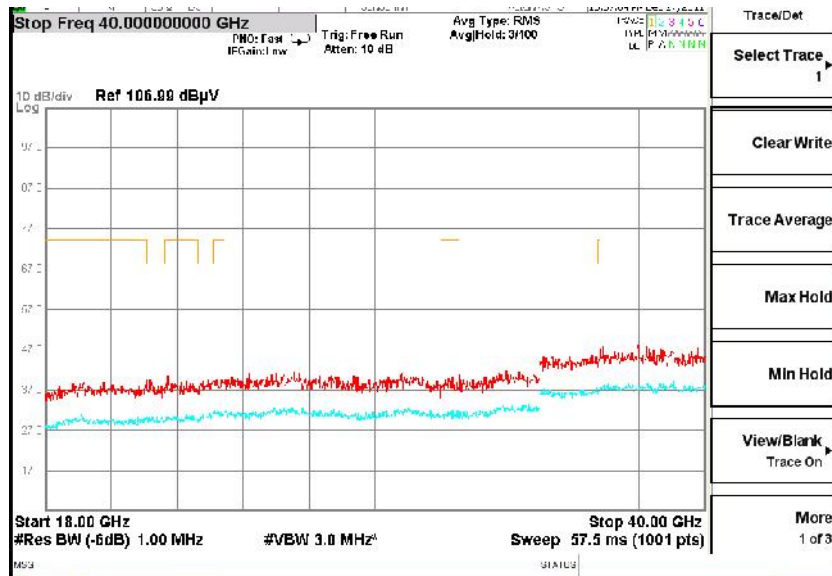

Full Spectrum

Frequency Range: 6GHz -18GHz
Detector: Av mode and PK mode
Modulation type: 802.11n(HT20)

Frequency Range: 18GHz -40GHz
Detector: Av mode and PK mode
Modulation type: 802.11n(HT20)

Full Spectrum

Frequency Range: 30MHz -1GHz
Detector: Av mode and PK mode
Test Mode: 802.11ac(VHT20)

Frequency Range: 1GHz -6GHz
Detector: Av mode and PK mode
Test Mode: 802.11ac(VHT20)

Full Spectrum

Frequency Range: 6GHz -18GHz
Detector: Av mode and PK mode
Test Mode: 802.11ac(VHT20)