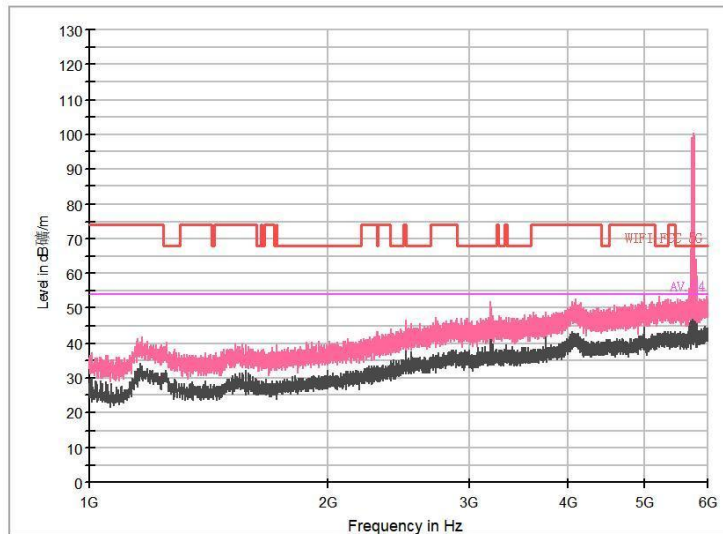

Frequency Range: 18GHz -40GHz
Detector: Av mode and PK mode
Modulation type: 802.11n(HT40)

Full Spectrum

Frequency Range: 30MHz -1GHz
Detector: Av mode and PK mode
Test Mode: 802.11ac(VHT40)

Frequency Range: 1GHz -6GHz
Detector: Av mode and PK mode
Test Mode: 802.11ac(VHT40)

Full Spectrum

Frequency Range: 6GHz -18GHz
Detector: Av mode and PK mode
Test Mode: 802.11ac(VHT40)

Frequency Range: 18GHz -40GHz
Detector: Av mode and PK mode
Test Mode: 802.11ac(VHT40)

Full Spectrum

Frequency Range: 30MHz -1GHz
Detector: Av mode and PK mode
Test Mode: 802.11ax(HE 40)

Full Spectrum

Frequency Range: 1GHz -6GHz
Detector: Av mode and PK mode
Test Mode: 802.11ax(HE 40)

Frequency Range: 6GHz -18GHz
Detector: Av mode and PK mode
Test Mode: 802.11ax(HE 40)

Frequency Range: 18GHz -40GHz
Detector: Av mode and PK mode
Test Mode: 802.11ax(HE40)