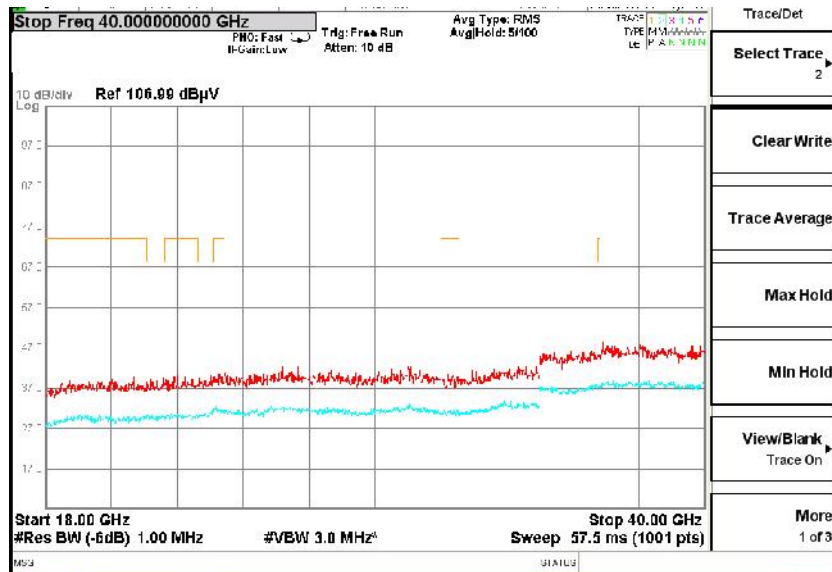

Carrier frequency (MHz): 5795
Channel No.:159

Full Spectrum

Frequency Range: 30MHz -1GHz
Detector: Av mode and PK mode
Modulation type: 802.11n(HT40)

Frequency Range: 1GHz -6GHz
Detector: Av mode and PK mode
Modulation type: 802.11n(HT40)

Full Spectrum

Frequency Range: 6GHz -18GHz
Detector: Av mode and PK mode
Modulation type: 802.11n(HT40)

Frequency Range: 18GHz -40GHz
Detector: Av mode and PK mode
Modulation type: 802.11n(HT40)

Full Spectrum