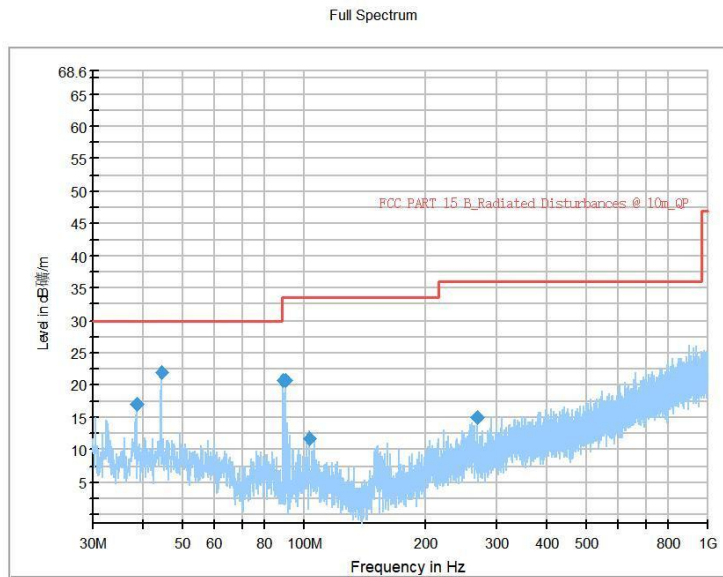

Frequency Range: 18GHz -40GHz
Detector: Av mode and PK mode
Test Mode: 802.11ac(VHT80)

Full Spectrum

Frequency Range: 30MHz -1GHz
Detector: Av mode and PK mode
Test Mode: 802.11ax(HE80)

Frequency Range: 1GHz -6GHz
Detector: Av mode and PK mode
Test Mode: 802.11ax(HE80)

Full Spectrum

Frequency Range: 6GHz -18GHz
Detector: Av mode and PK mode
Test Mode: 802.11ax(HE80)

Frequency Range: 18GHz -40GHz
Detector: Av mode and PK mode
Test Mode: 802.11ax(HE80)

Carrier frequency (MHz): 5745
 Channel No.:149

Frequency Range: 30MHz -1GHz
 Detector: Av mode and PK mode
 Modulation type: 802.11a

Frequency Range: 1GHz -6GHz
 Detector: Av mode and PK mode
 Modulation type: 802.11a

Full Spectrum

Frequency Range: 6GHz -18GHz
Detector: Av mode and PK mode
Modulation type: 802.11a