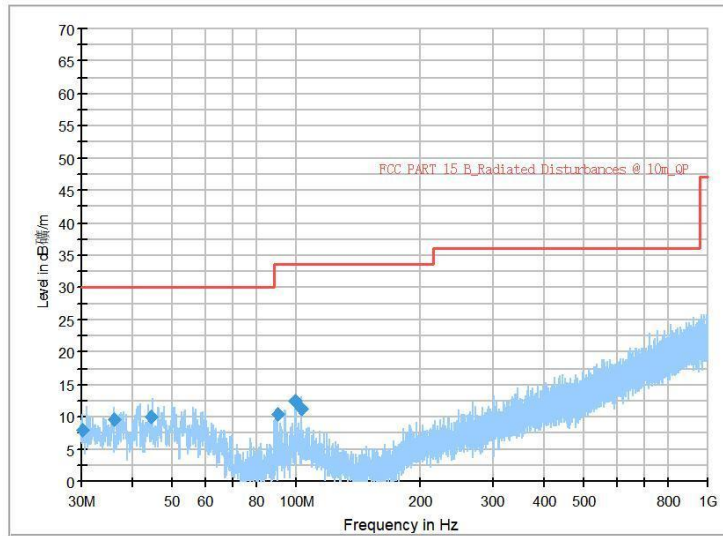

Frequency Range: 6GHz -18GHz
Detector: Av mode and PK mode
Modulation type: 802.11n(HT40)

Frequency Range: 18GHz -40GHz
Detector: Av mode and PK mode
Modulation type: 802.11n(HT40)

Full Spectrum

Frequency Range: 30MHz -1GHz
Detector: Av mode and PK mode
Test Mode: 802.11ac(VHT40)

Frequency Range: 1GHz -6GHz
Detector: Av mode and PK mode
Test Mode: 802.11ac(VHT40)

Full Spectrum

Frequency Range: 6GHz -18GHz
Detector: Av mode and PK mode
Test Mode: 802.11ac(VHT40)

Frequency Range: 18GHz -40GHz
Detector: Av mode and PK mode
Test Mode: 802.11ac(VHT40)

Full Spectrum

Frequency Range: 30MHz -1GHz
Detector: Av mode and PK mode
Test Mode: 802.11ax(HE 40)

Full Spectrum

Frequency Range: 1GHz -6GHz
Detector: Av mode and PK mode
Test Mode: 802.11ax(HE 40)

Full Spectrum