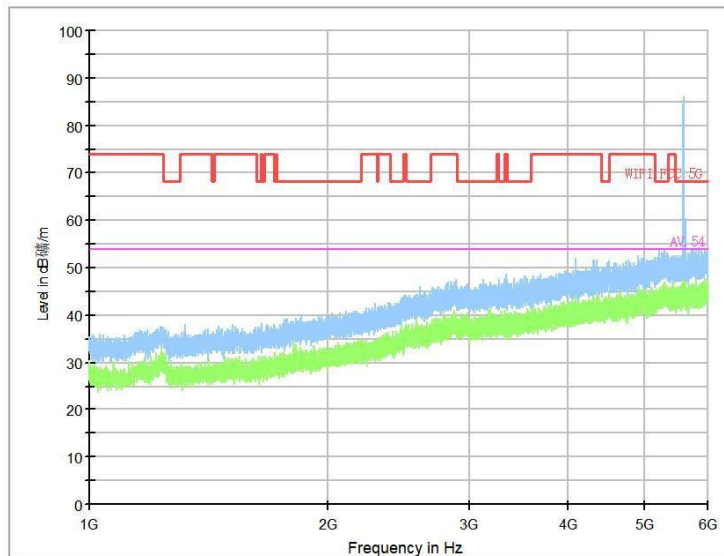

Full Spectrum

Frequency Range: 30MHz -1GHz
Detector: Av mode and PK mode
Modulation type: 802.11n(HT40)

Frequency Range: 1GHz -6GHz
Detector: Av mode and PK mode
Modulation type: 802.11n(HT40)

Full Spectrum

Frequency Range: 6GHz -18GHz
Detector: Av mode and PK mode
Modulation type: 802.11n(HT40)

Frequency Range: 18GHz -40GHz
Detector: Av mode and PK mode
Modulation type: 802.11n(HT40)

Full Spectrum

Frequency Range: 30MHz -1GHz
Detector: Av mode and PK mode
Test Mode: 802.11ac(VHT40)

Frequency Range: 1GHz -6GHz
Detector: Av mode and PK mode
Test Mode: 802.11ac(VHT40)

Full Spectrum

Frequency Range: 6GHz -18GHz
Detector: Av mode and PK mode
Test Mode: 802.11ac(VHT40)

Frequency Range: 18GHz -40GHz
Detector: Av mode and PK mode
Test Mode: 802.11ac(VHT40)