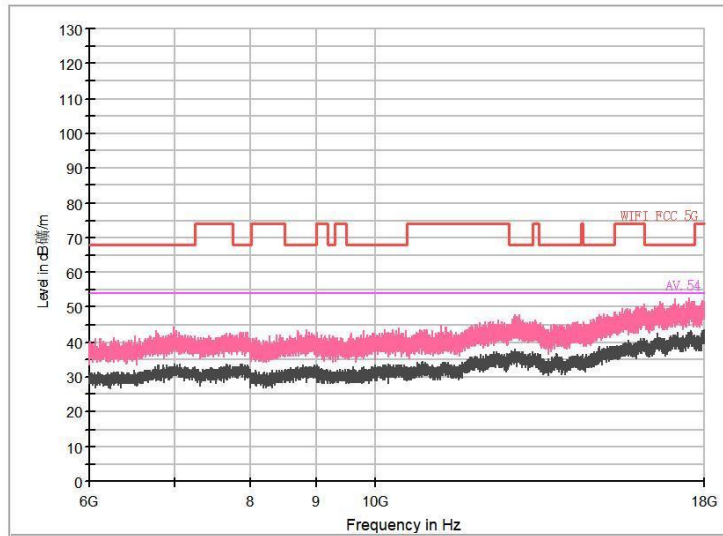

Frequency Range: 6GHz -18GHz
Detector: Av mode and PK mode
Test Mode: 802.11ax(HE 40)

Frequency Range: 18GHz -40GHz
Detector: Av mode and PK mode
Test Mode: 802.11ax(HE40)

Carrier frequency (MHz): 5590

Channel No.:118

Full Spectrum

Frequency Range: 30MHz -1GHz
Detector: Av mode and PK mode
Modulation type: 802.11n(HT40)

Frequency Range: 1GHz -6GHz
Detector: Av mode and PK mode
Modulation type: 802.11n(HT40)

Full Spectrum

Frequency Range: 6GHz -18GHz
Detector: Av mode and PK mode
Modulation type: 802.11n(HT40)

Frequency Range: 18GHz -40GHz
Detector: Av mode and PK mode
Modulation type: 802.11n(HT40)

Full Spectrum

Frequency Range: 30MHz -1GHz
Detector: Av mode and PK mode
Test Mode: 802.11ac(VHT40)