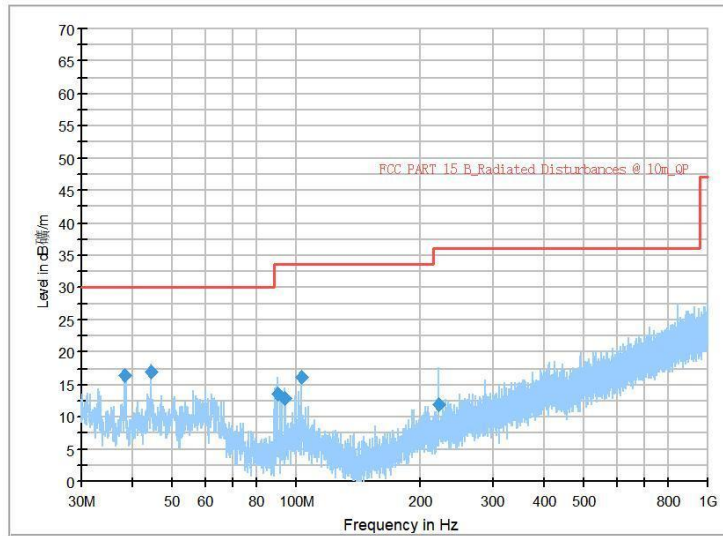

Full Spectrum

Frequency Range: 30MHz -1GHz
Detector: Av mode and PK mode
Modulation type: 802.11n(HT20)

Frequency Range: 1GHz -6GHz
Detector: Av mode and PK mode
Modulation type: 802.11n(HT20)

Full Spectrum

Frequency Range: 6GHz -18GHz
Detector: Av mode and PK mode
Modulation type: 802.11n(HT20)

Frequency Range: 18GHz -40GHz
Detector: Av mode and PK mode
Modulation type: 802.11n(HT20)

Full Spectrum

Frequency Range: 30MHz -1GHz
Detector: Av mode and PK mode
Test Mode: 802.11ac(VHT20)