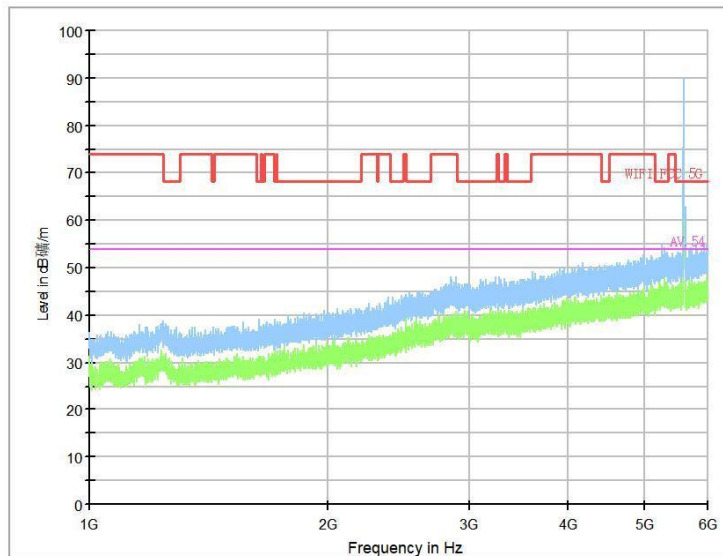

Full Spectrum

Frequency Range: 30MHz -1GHz
Detector: Av mode and PK mode
Modulation type: 802.11n(HT20)

Frequency Range: 1GHz -6GHz
Detector: Av mode and PK mode
Modulation type: 802.11n(HT20)

Full Spectrum

Frequency Range: 6GHz -18GHz
Detector: Av mode and PK mode
Modulation type: 802.11n(HT20)

Frequency Range: 18GHz -40GHz
Detector: Av mode and PK mode
Modulation type: 802.11n(HT20)

Full Spectrum

Frequency Range: 30MHz -1GHz
Detector: Av mode and PK mode
Test Mode: 802.11ac(VHT20)

Frequency Range: 1GHz -6GHz
Detector: Av mode and PK mode
Test Mode: 802.11ac(VHT20)

Full Spectrum

Frequency Range: 6GHz -18GHz
Detector: Av mode and PK mode
Test Mode: 802.11ac(VHT20)

Frequency Range: 18GHz -40GHz
Detector: Av mode and PK mode
Test Mode: 802.11ac(VHT20)