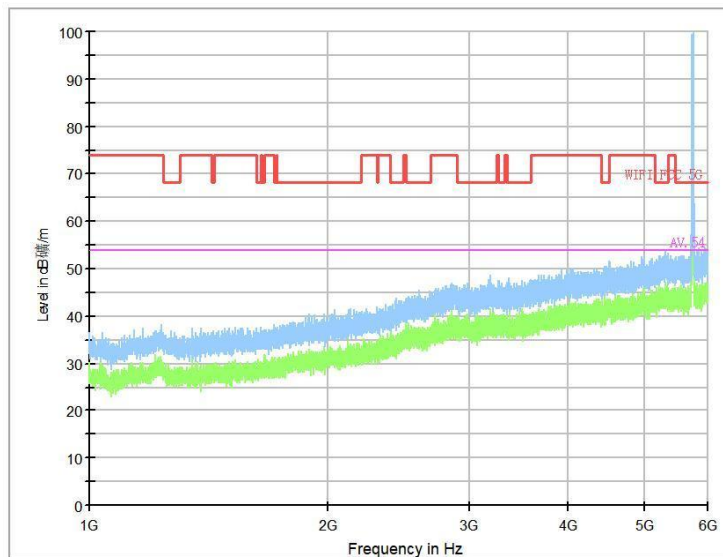

Frequency Range: 1GHz -6GHz
Detector: Av mode and PK mode
Modulation type: 802.11a