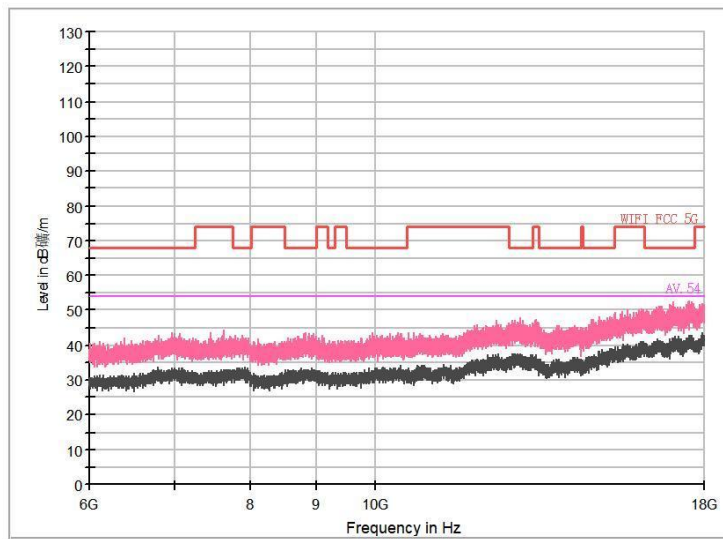

Full Spectrum

Frequency Range: 6GHz -18GHz
Detector: Av mode and PK mode
Test Mode: 802.11ax(HE80)