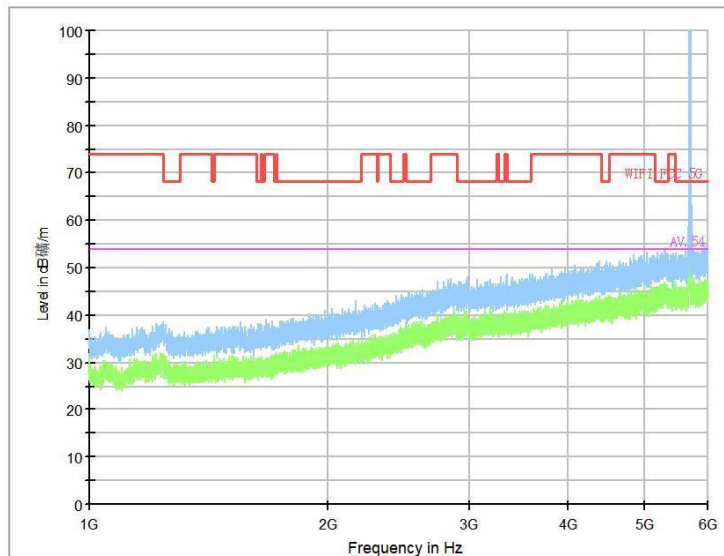

Frequency Range: 18GHz -40GHz
Detector: Av mode and PK mode
Modulation type: 802.11a

Full Spectrum

Frequency Range: 30MHz -1GHz
Detector: Av mode and PK mode
Modulation type: 802.11n(HT20)

Frequency Range: 1GHz -6GHz
Detector: Av mode and PK mode
Modulation type: 802.11n(HT20)

Full Spectrum

Frequency Range: 6GHz -18GHz
Detector: Av mode and PK mode
Modulation type: 802.11n(HT20)

Frequency Range: 18GHz -40GHz
Detector: Av mode and PK mode
Modulation type: 802.11n(HT20)

Full Spectrum

Frequency Range: 30MHz -1GHz
Detector: Av mode and PK mode
Test Mode: 802.11ac(VHT20)

Frequency Range: 1GHz -6GHz
Detector: Av mode and PK mode
Test Mode: 802.11ac(VHT20)

Full Spectrum

Frequency Range: 6GHz -18GHz
Detector: Av mode and PK mode
Test Mode: 802.11ac(VHT20)