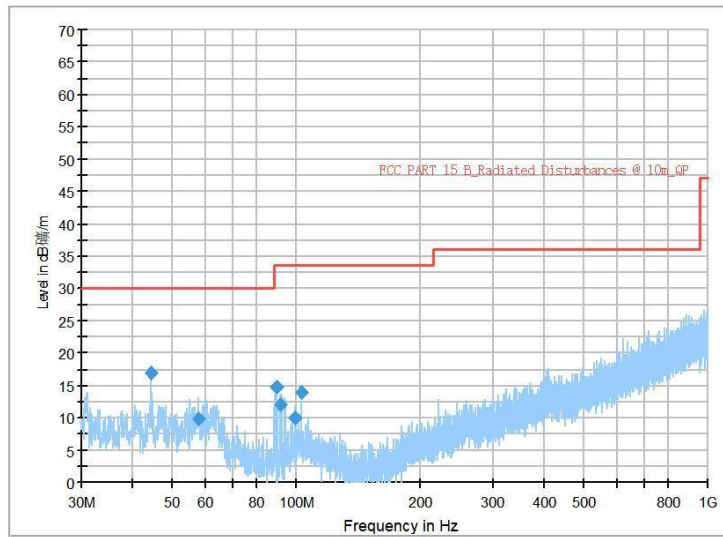

Frequency Range: 18GHz -40GHz
Detector: Av mode and PK mode
Test Mode: 802.11ac(VHT80)

Full Spectrum

Frequency Range: 30MHz -1GHz
Detector: Av mode and PK mode
Test Mode: 802.11ax(HE80)

Frequency Range: 1GHz -6GHz
Detector: Av mode and PK mode
Test Mode: 802.11ax(HE80)

Full Spectrum

Frequency Range: 6GHz -18GHz
Detector: Av mode and PK mode
Test Mode: 802.11ax(HE80)

Frequency Range: 18GHz -40GHz
Detector: Av mode and PK mode
Test Mode: 802.11ax(HE80)

Carrier frequency (MHz): 5690
Channel No.:138

Full Spectrum

Frequency Range: 30MHz -1GHz
Detector: Av mode and PK mode
Test Mode: 802.11ac(VHT80)

Frequency Range: 1GHz -6GHz
Detector: Av mode and PK mode
Test Mode: 802.11ac(VHT80)

Full Spectrum

Frequency Range: 6GHz -18GHz
Detector: Av mode and PK mode
Test Mode: 802.11ac(VHT80)