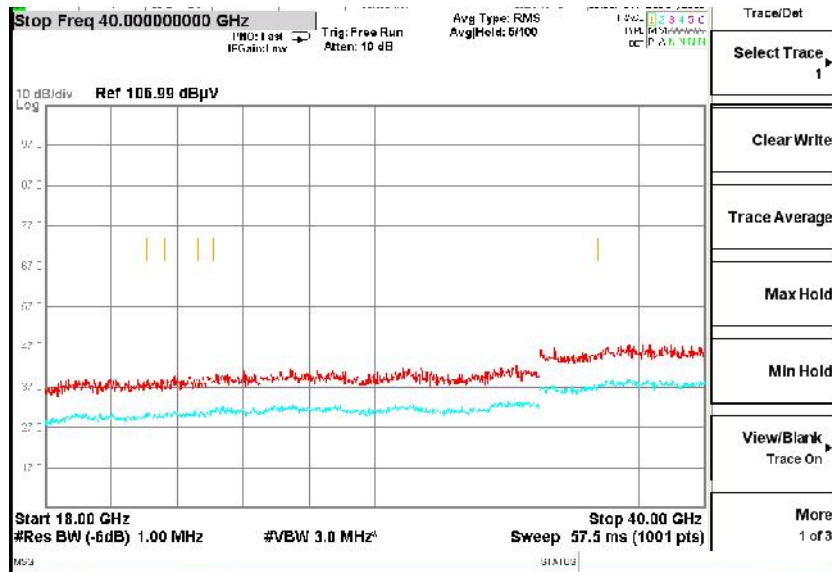

Frequency Range: 18GHz -40GHz
Detector: Av mode and PK mode
Test Mode: 802.11ac(VHT40)