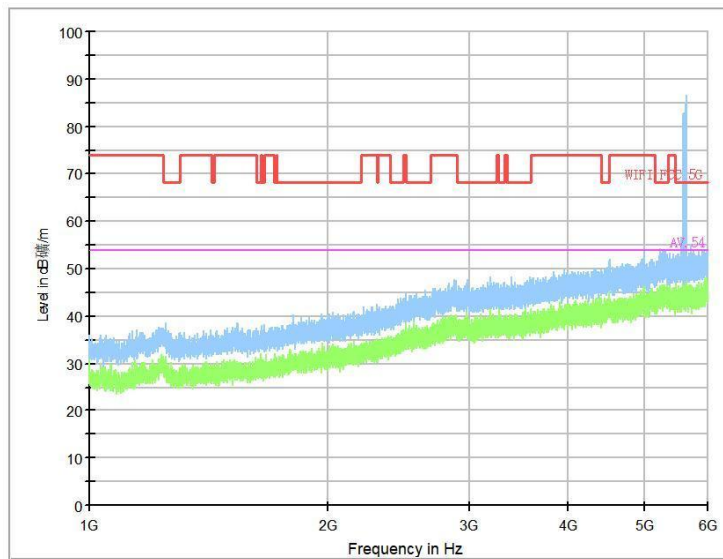

Frequency Range: 18GHz -40GHz
Detector: Av mode and PK mode
Test Mode: 802.11ac(VHT80)

Full Spectrum

Frequency Range: 30MHz -1GHz
Detector: Av mode and PK mode
Test Mode: 802.11ax(HE80)

Frequency Range: 1GHz -6GHz
Detector: Av mode and PK mode
Test Mode: 802.11ax(HE80)

Full Spectrum

Frequency Range: 6GHz -18GHz
Detector: Av mode and PK mode
Test Mode: 802.11ax(HE80)

Frequency Range: 18GHz -40GHz
Detector: Av mode and PK mode
Test Mode: 802.11ax(HE80)

Carrier frequency (MHz): 5610
Channel No.:122

Frequency Range: 30MHz -1GHz
Detector: Av mode and PK mode
Test Mode: 802.11ac(VHT80)

Frequency Range: 1GHz -6GHz
Detector: Av mode and PK mode
Test Mode: 802.11ac(VHT80)

Full Spectrum

Frequency Range: 6GHz -18GHz
Detector: Av mode and PK mode
Test Mode: 802.11ac(VHT80)