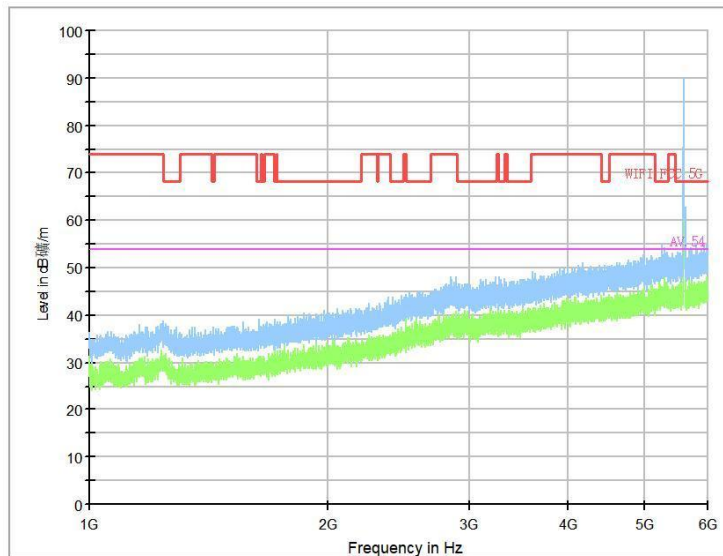

Frequency Range: 18GHz -40GHz
Detector: Av mode and PK mode
Test Mode: 802.11ax(HE20)

Carrier frequency (MHz): 5600
Channel No.:120

Full Spectrum

Frequency Range: 30MHz -1GHz
Detector: Av mode and PK mode
Modulation type: 802.11a

Frequency Range: 1GHz -6GHz
Detector: Av mode and PK mode
Modulation type: 802.11a

Full Spectrum

Frequency Range: 6GHz -18GHz
Detector: Av mode and PK mode
Modulation type: 802.11a

Frequency Range: 18GHz -40GHz
Detector: Av mode and PK mode
Modulation type: 802.11a

Full Spectrum

Frequency Range: 30MHz -1GHz
Detector: Av mode and PK mode
Modulation type: 802.11n(HT20)

Frequency Range: 1GHz -6GHz
Detector: Av mode and PK mode
Modulation type: 802.11n(HT20)

Full Spectrum