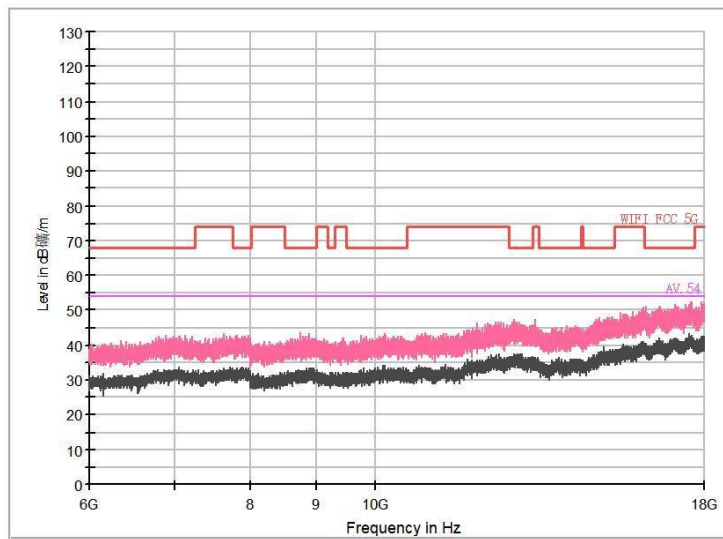

Frequency Range: 1GHz -6GHz
Detector: Av mode and PK mode
Test Mode: 802.11ac(VHT40)

Full Spectrum

Frequency Range: 6GHz -18GHz
Detector: Av mode and PK mode
Test Mode: 802.11ac(VHT40)

Frequency Range: 18GHz -40GHz
Detector: Av mode and PK mode
Test Mode: 802.11ac(VHT40)

Full Spectrum

Frequency Range: 30MHz -1GHz
Detector: Av mode and PK mode
Test Mode: 802.11ax(HE 40)

Full Spectrum

Frequency Range: 1GHz -6GHz
Detector: Av mode and PK mode
Test Mode: 802.11ax(HE 40)

Full Spectrum

Frequency Range: 6GHz -18GHz
Detector: Av mode and PK mode
Test Mode: 802.11ax(HE 40)

Frequency Range: 18GHz -40GHz
Detector: Av mode and PK mode
Test Mode: 802.11ax(HE40)

Carrier frequency (MHz): 5590

Channel No.:118