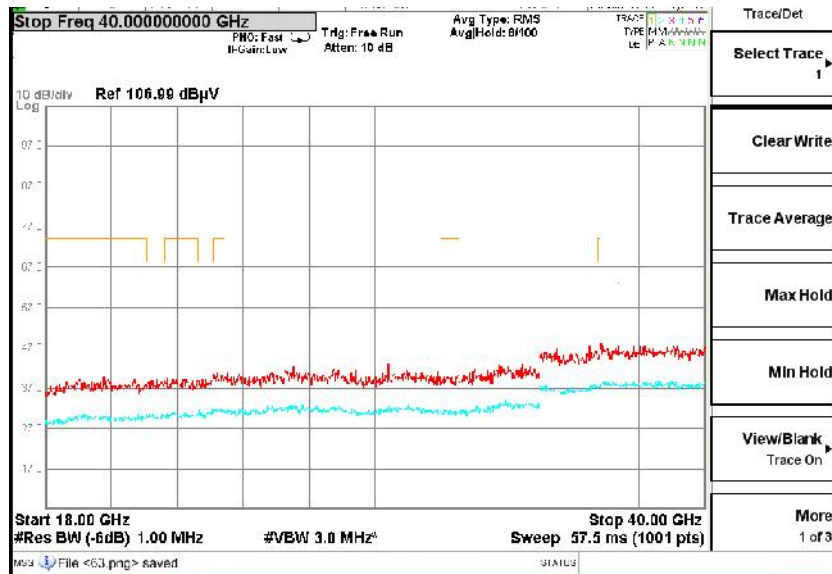

Full Spectrum

Frequency Range: 6GHz -18GHz
Detector: Av mode and PK mode
Test Mode: 802.11ax(HE80)

Frequency Range: 18GHz -40GHz
Detector: Av mode and PK mode
Test Mode: 802.11ax(HE80)

Carrier frequency (MHz): 5690
Channel No.:138

Full Spectrum

Frequency Range: 30MHz -1GHz
Detector: Av mode and PK mode
Test Mode: 802.11ac(VHT80)

Frequency Range: 1GHz -6GHz
Detector: Av mode and PK mode
Test Mode: 802.11ac(VHT80)

Full Spectrum

Frequency Range: 6GHz -18GHz
Detector: Av mode and PK mode
Test Mode: 802.11ac(VHT80)

Frequency Range: 18GHz -40GHz
Detector: Av mode and PK mode
Test Mode: 802.11ac(VHT80)

Full Spectrum

Frequency Range: 30MHz -1GHz
Detector: Av mode and PK mode
Test Mode: 802.11ax(HE80)

Frequency Range: 1GHz -6GHz
Detector: Av mode and PK mode
Test Mode: 802.11ax(HE80)