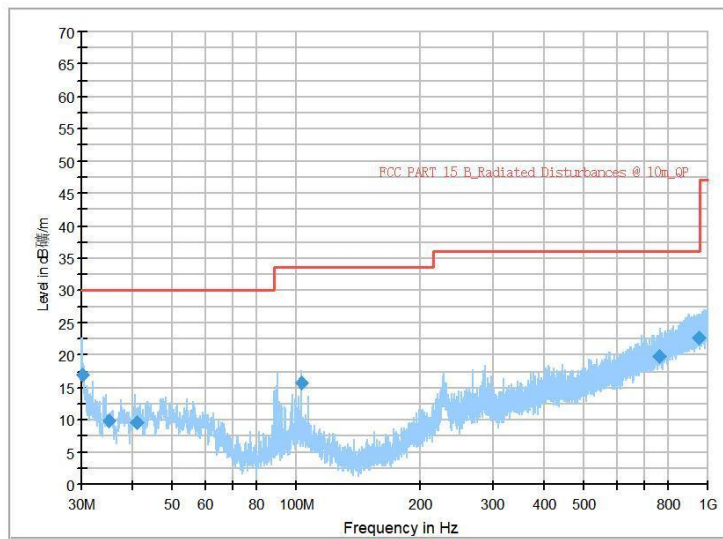

Frequency Range: 6GHz -18GHz
Detector: Av mode and PK mode
Modulation type: 802.11n(HT40)

Frequency Range: 18GHz -40GHz
Detector: Av mode and PK mode
Modulation type: 802.11n(HT40)

Full Spectrum

Frequency Range: 30MHz -1GHz
Detector: Av mode and PK mode
Test Mode: 802.11ac(VHT40)

Frequency Range: 1GHz -6GHz
Detector: Av mode and PK mode
Test Mode: 802.11ac(VHT40)

Full Spectrum

Frequency Range: 6GHz -18GHz
Detector: Av mode and PK mode
Test Mode: 802.11ac(VHT40)

Frequency Range: 18GHz -40GHz
Detector: Av mode and PK mode
Test Mode: 802.11ac(VHT40)

Full Spectrum

Frequency Range: 30MHz -1GHz
Detector: Av mode and PK mode
Test Mode: 802.11ax(HE 40)

Full Spectrum

Frequency Range: 1GHz -6GHz
Detector: Av mode and PK mode
Test Mode: 802.11ax(HE 40)

Full Spectrum