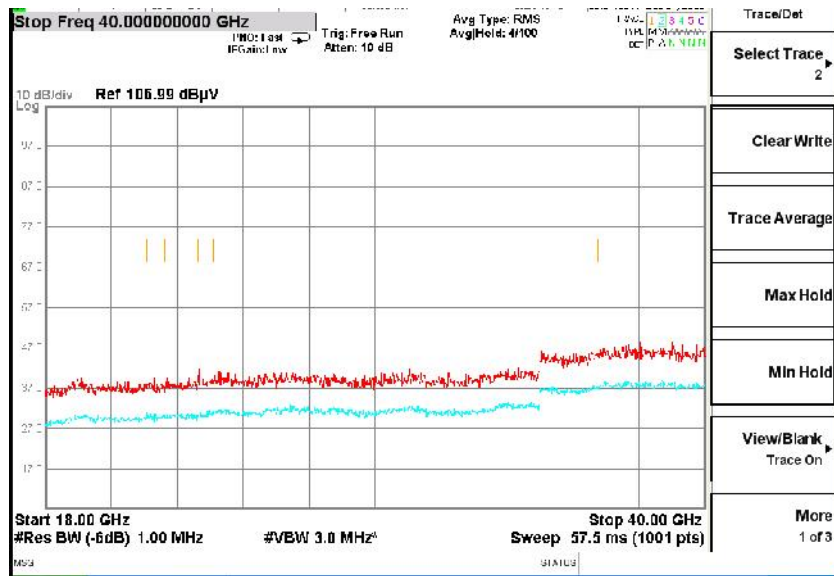

Full Spectrum

Frequency Range: 6GHz -18GHz
Detector: Av mode and PK mode
Test Mode: 802.11ax(HE80)

Frequency Range: 18GHz -40GHz
Detector: Av mode and PK mode
Test Mode: 802.11ax(HE80)

Carrier frequency (MHz): 5745
 Channel No.:149

Frequency Range: 30MHz -1GHz
 Detector: Av mode and PK mode
 Modulation type: 802.11a

Frequency Range: 1GHz -6GHz
 Detector: Av mode and PK mode
 Modulation type: 802.11a

Full Spectrum

Frequency Range: 6GHz -18GHz
Detector: Av mode and PK mode
Modulation type: 802.11a

Frequency Range: 18GHz -40GHz
Detector: Av mode and PK mode
Modulation type: 802.11a

Full Spectrum

Frequency Range: 30MHz -1GHz
Detector: Av mode and PK mode
Modulation type: 802.11n(HT20)

Frequency Range: 1GHz -6GHz
Detector: Av mode and PK mode
Modulation type: 802.11n(HT20)