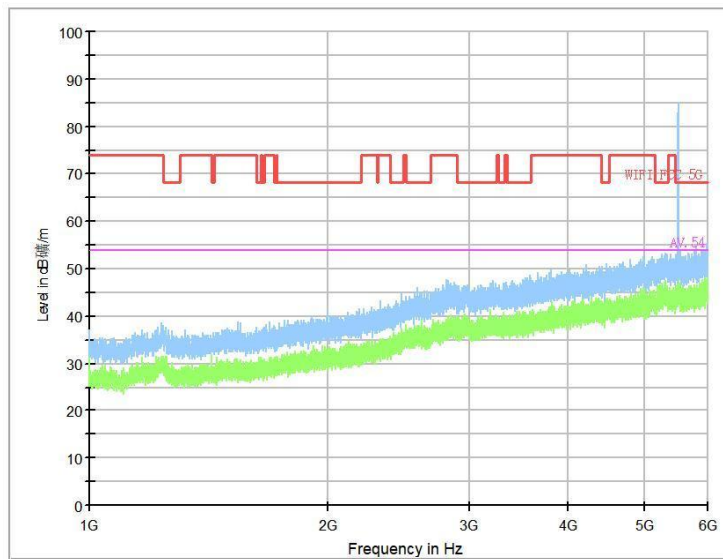

Full Spectrum

Frequency Range: 6GHz -18GHz
Detector: Av mode and PK mode
Test Mode: 802.11ax(HE20)

Frequency Range: 18GHz -40GHz
Detector: Av mode and PK mode
Test Mode: 802.11ax(HE20)

Carrier frequency (MHz): 5510
Channel No.:102

Full Spectrum

Frequency Range: 30MHz -1GHz
Detector: Av mode and PK mode
Modulation type: 802.11n(HT40)

Frequency Range: 1GHz -6GHz
Detector: Av mode and PK mode
Modulation type: 802.11n(HT40)

Full Spectrum