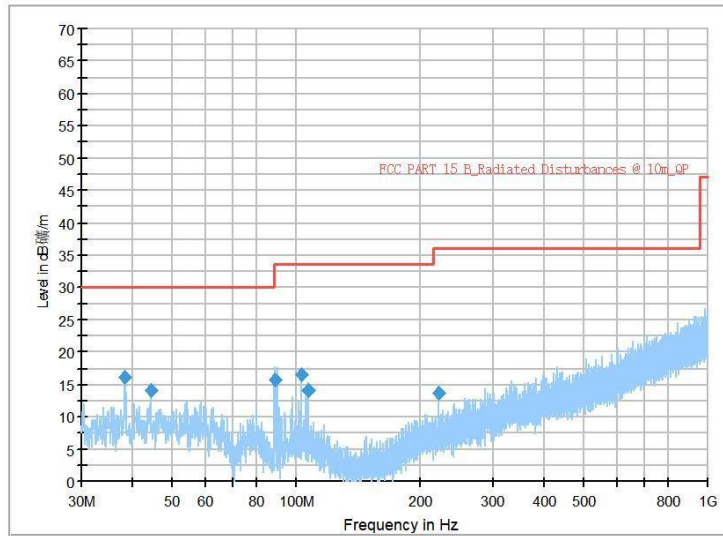

Full Spectrum

Frequency Range: 6GHz -18GHz
Detector: Av mode and PK mode
Test Mode: 802.11ax(HE80)

Frequency Range: 18GHz -40GHz
Detector: Av mode and PK mode
Test Mode: 802.11ax(HE80)

Carrier frequency (MHz): 5745
 Channel No.:149

Frequency Range: 30MHz -1GHz
 Detector: Av mode and PK mode
 Modulation type: 802.11a

Frequency Range: 1GHz -6GHz
 Detector: Av mode and PK mode
 Modulation type: 802.11a

Full Spectrum

Frequency Range: 6GHz -18GHz
Detector: Av mode and PK mode
Modulation type: 802.11a

Frequency Range: 18GHz -40GHz
Detector: Av mode and PK mode
Modulation type: 802.11a

Full Spectrum

Frequency Range: 30MHz -1GHz
Detector: Av mode and PK mode
Modulation type: 802.11n(HT20)

Frequency Range: 1GHz -6GHz
Detector: Av mode and PK mode
Modulation type: 802.11n(HT20)