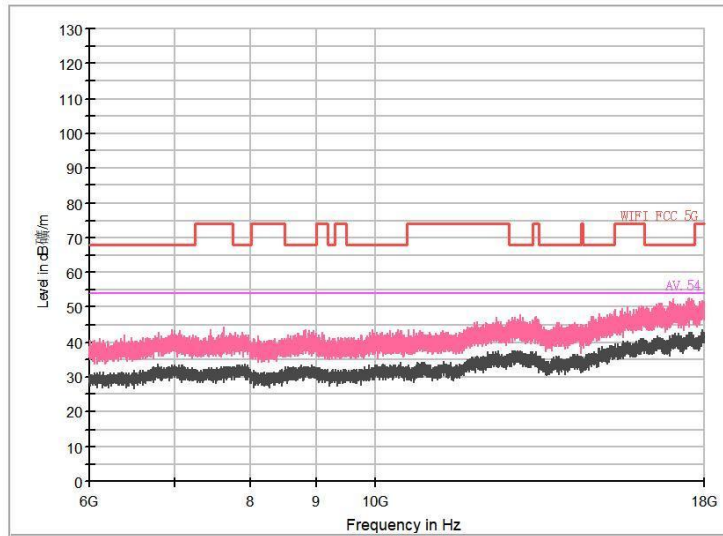

Frequency Range: 18GHz -40GHz
Detector: Av mode and PK mode
Test Mode: 802.11ac(VHT80)

Full Spectrum

Frequency Range: 30MHz -1GHz
Detector: Av mode and PK mode
Test Mode: 802.11ax(HE80)

Frequency Range: 1GHz -6GHz
Detector: Av mode and PK mode
Test Mode: 802.11ax(HE80)

Full Spectrum

Frequency Range: 6GHz -18GHz
Detector: Av mode and PK mode
Test Mode: 802.11ax(HE80)

Frequency Range: 18GHz -40GHz
Detector: Av mode and PK mode
Test Mode: 802.11ax(HE80)

Carrier frequency (MHz): 5610
Channel No.:122

Frequency Range: 30MHz -1GHz
Detector: Av mode and PK mode
Test Mode: 802.11ac(VHT80)

Frequency Range: 1GHz -6GHz
Detector: Av mode and PK mode
Test Mode: 802.11ac(VHT80)

Full Spectrum

Frequency Range: 6GHz -18GHz
Detector: Av mode and PK mode
Test Mode: 802.11ac(VHT80)