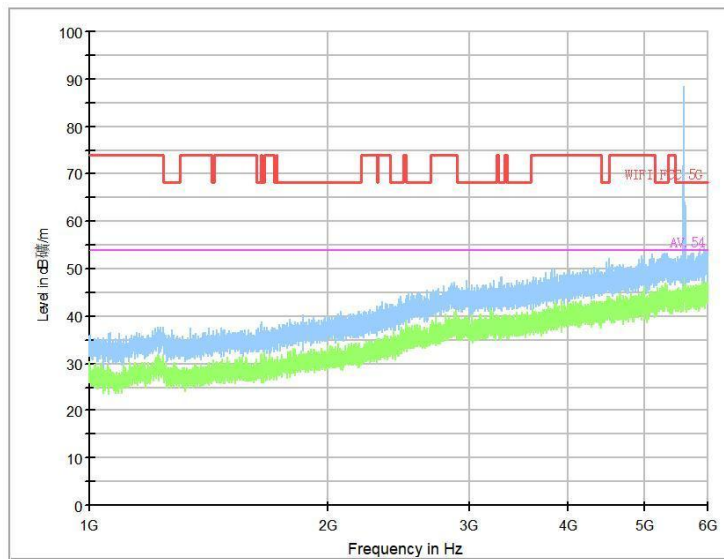

Full Spectrum

Frequency Range: 30MHz -1GHz
Detector: Av mode and PK mode
Test Mode: 802.11ax(HE20)

Full Spectrum

Frequency Range: 1GHz -6GHz
Detector: Av mode and PK mode
Test Mode: 802.11ax(HE20)

Frequency Range: 6GHz -18GHz
Detector: Av mode and PK mode
Test Mode: 802.11ax(HE20)

Frequency Range: 18GHz -40GHz
Detector: Av mode and PK mode
Test Mode: 802.11ax(HE20)

Carrier frequency (MHz): 5600
Channel No.:120

Full Spectrum

Frequency Range: 30MHz -1GHz
Detector: Av mode and PK mode
Modulation type: 802.11a