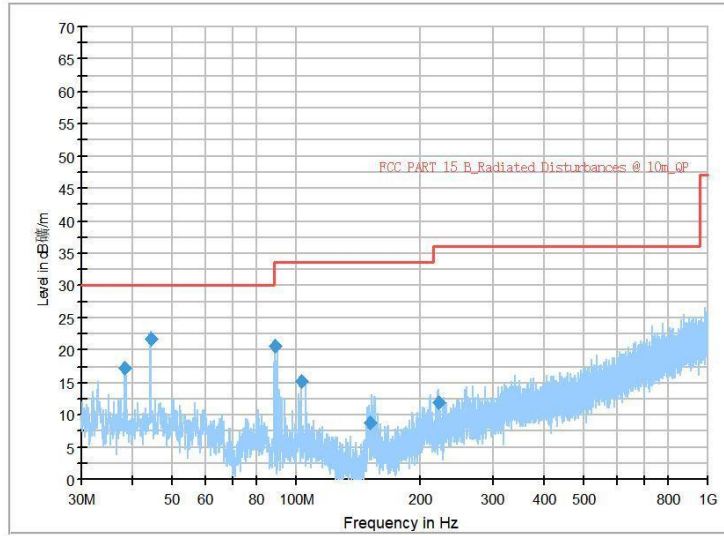

Full Spectrum

Frequency Range: 30MHz -1GHz
Detector: Av mode and PK mode
Test Mode: 802.11ax(HE20)

Full Spectrum

Frequency Range: 1GHz -6GHz
Detector: Av mode and PK mode
Test Mode: 802.11ax(HE20)

Frequency Range: 6GHz -18GHz
Detector: Av mode and PK mode
Test Mode: 802.11ax(HE20)

Frequency Range: 18GHz -40GHz
Detector: Av mode and PK mode
Test Mode: 802.11ax(HE20)

Carrier frequency (MHz): 5600
Channel No.:120

Full Spectrum

Frequency Range: 30MHz -1GHz
Detector: Av mode and PK mode
Modulation type: 802.11a