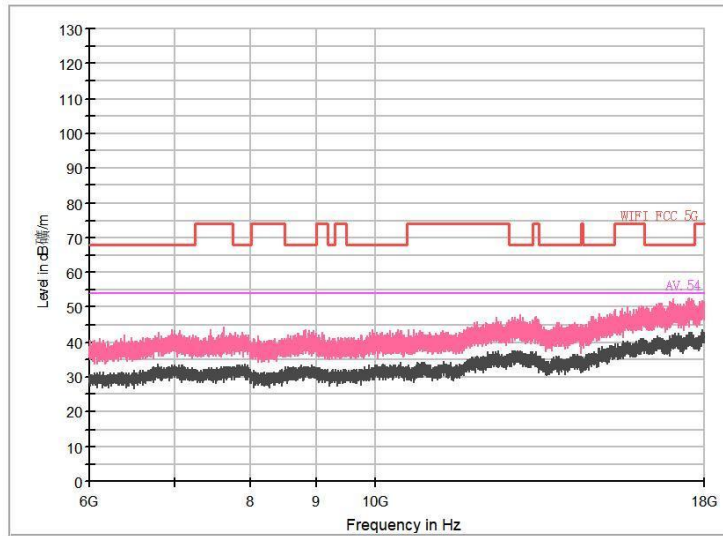

Full Spectrum

Frequency Range: 6GHz -18GHz
Detector: Av mode and PK mode
Test Mode: 802.11ax(HE80)

Frequency Range: 18GHz -40GHz
Detector: Av mode and PK mode
Test Mode: 802.11ax(HE80)

Carrier frequency (MHz): 5690
Channel No.:138

Full Spectrum

Frequency Range: 30MHz -1GHz
Detector: Av mode and PK mode
Test Mode: 802.11ac(VHT80)

Frequency Range: 1GHz -6GHz
Detector: Av mode and PK mode
Test Mode: 802.11ac(VHT80)

Full Spectrum

Frequency Range: 6GHz -18GHz
Detector: Av mode and PK mode
Test Mode: 802.11ac(VHT80)

Frequency Range: 18GHz -40GHz
Detector: Av mode and PK mode
Test Mode: 802.11ac(VHT80)

Full Spectrum

Frequency Range: 30MHz -1GHz
Detector: Av mode and PK mode
Test Mode: 802.11ax(HE80)

Frequency Range: 1GHz -6GHz
Detector: Av mode and PK mode
Test Mode: 802.11ax(HE80)

Full Spectrum

Frequency Range: 6GHz -18GHz
Detector: Av mode and PK mode
Test Mode: 802.11ax(HE80)

Frequency Range: 18GHz -40GHz
Detector: Av mode and PK mode
Test Mode: 802.11ax(HE80)

Carrier frequency (MHz): 5745
 Channel No.:149