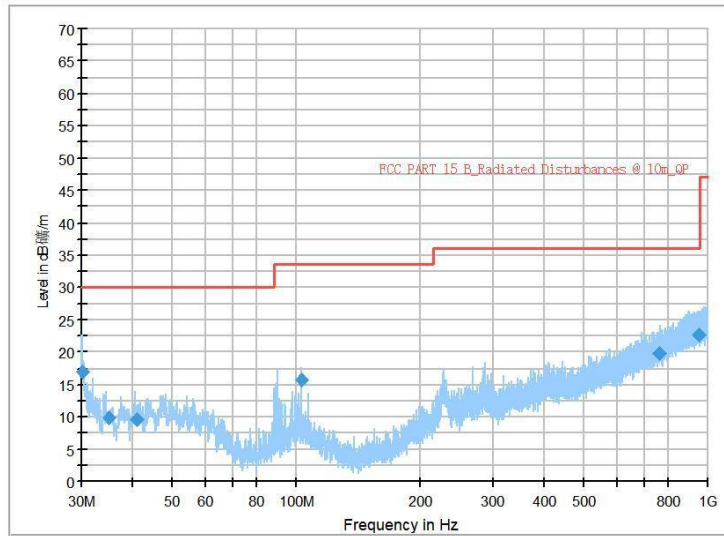

Full Spectrum

Frequency Range: 6GHz -18GHz
Detector: Av mode and PK mode
Modulation type: 802.11n(HT20)

Frequency Range: 18GHz -40GHz
Detector: Av mode and PK mode
Modulation type: 802.11n(HT20)

Full Spectrum

Frequency Range: 30MHz -1GHz
Detector: Av mode and PK mode
Test Mode: 802.11ac(VHT20)

Frequency Range: 1GHz -6GHz
Detector: Av mode and PK mode
Test Mode: 802.11ac(VHT20)

Full Spectrum

Frequency Range: 6GHz -18GHz
Detector: Av mode and PK mode
Test Mode: 802.11ac(VHT20)

Frequency Range: 18GHz -40GHz
Detector: Av mode and PK mode
Test Mode: 802.11ac(VHT20)

Full Spectrum

Frequency Range: 30MHz -1GHz
Detector: Av mode and PK mode
Test Mode: 802.11ax(HE20)

Full Spectrum

Frequency Range: 1GHz -6GHz
Detector: Av mode and PK mode
Test Mode: 802.11ax(HE20)