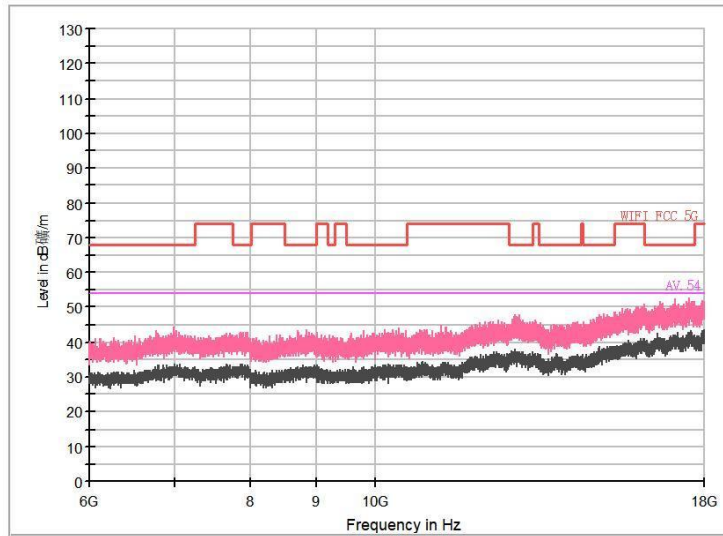

Frequency Range: 6GHz -18GHz
Detector: Av mode and PK mode
Test Mode: 802.11ax(HE 40)

Frequency Range: 18GHz -40GHz
Detector: Av mode and PK mode
Test Mode: 802. ax(HE 40)

Carrier frequency (MHz): 5710
Channel No.:142

Full Spectrum

Frequency Range: 30MHz -1GHz
Detector: Av mode and PK mode
Modulation type: 802.11n(HT40)

Frequency Range: 1GHz -6GHz
Detector: Av mode and PK mode
Modulation type: 802.11n(HT40)

Full Spectrum

Frequency Range: 6GHz -18GHz
Detector: Av mode and PK mode
Modulation type: 802.11n(HT40)

Frequency Range: 18GHz -40GHz
Detector: Av mode and PK mode
Modulation type: 802.11n(HT40)

Full Spectrum

Frequency Range: 30MHz -1GHz
Detector: Av mode and PK mode
Test Mode: 802.11ac(VHT40)