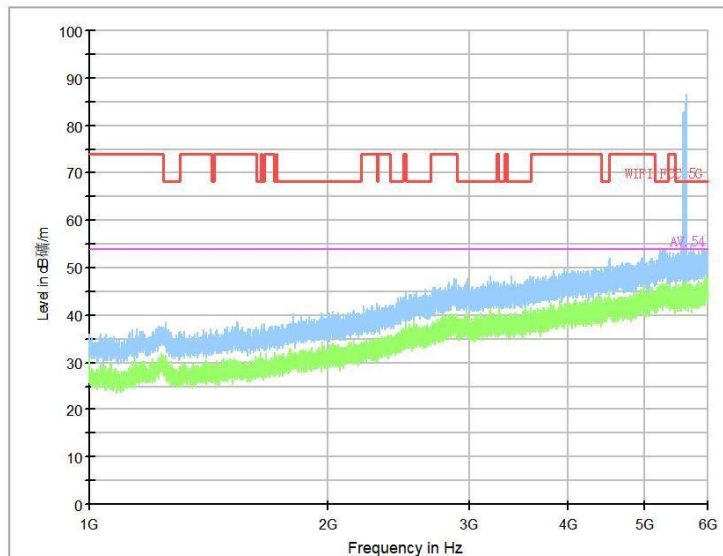

Full Spectrum

Frequency Range: 6GHz -18GHz
Detector: Av mode and PK mode
Test Mode: 802.11ax(HE80)

Frequency Range: 18GHz -40GHz
Detector: Av mode and PK mode
Test Mode: 802.11ax(HE80)

Carrier frequency (MHz): 5610
Channel No.:122

Frequency Range: 30MHz -1GHz
Detector: Av mode and PK mode
Test Mode: 802.11ac(VHT80)

Frequency Range: 1GHz -6GHz
Detector: Av mode and PK mode
Test Mode: 802.11ac(VHT80)

Full Spectrum

Frequency Range: 6GHz -18GHz
Detector: Av mode and PK mode
Test Mode: 802.11ac(VHT80)

Frequency Range: 18GHz -40GHz
Detector: Av mode and PK mode
Test Mode: 802.11ac(VHT80)

Full Spectrum

Frequency Range: 30MHz -1GHz
Detector: Av mode and PK mode
Test Mode: 802.11ax(HE80)

Frequency Range: 1GHz -6GHz
Detector: Av mode and PK mode
Test Mode: 802.11ax(HE80)

Full Spectrum

Frequency Range: 6GHz -18GHz
Detector: Av mode and PK mode
Test Mode: 802.11ax(HE80)

Frequency Range: 18GHz -40GHz
Detector: Av mode and PK mode
Test Mode: 802.11ax(HE80)

Carrier frequency (MHz): 5690
Channel No.:138