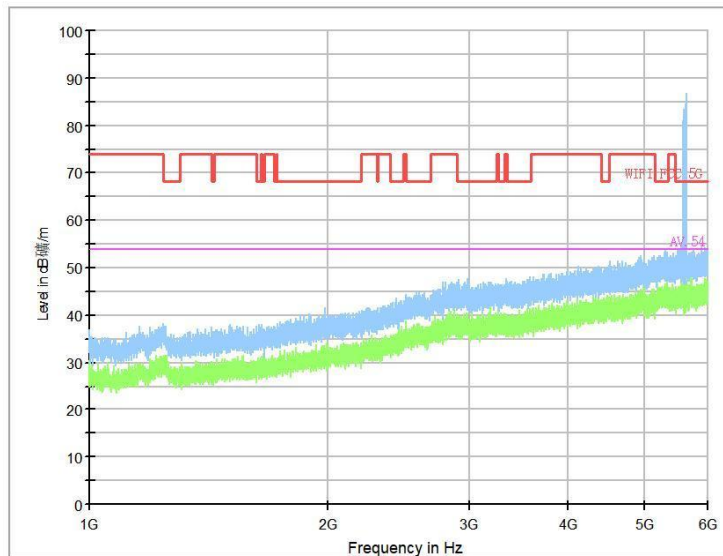

Frequency Range: 6GHz -18GHz
Detector: Av mode and PK mode
Test Mode: 802.11ax(HE 40)

Frequency Range: 18GHz -40GHz
Detector: Av mode and PK mode
Test Mode: 802.11ax(HE40)

Carrier frequency (MHz): 5530
Channel No.:106

Full Spectrum

Frequency Range: 30MHz -1GHz
Detector: Av mode and PK mode
Test Mode: 802.11ac(VHT80)

Frequency Range: 1GHz -6GHz
Detector: Av mode and PK mode
Test Mode: 802.11ac(VHT80)

Full Spectrum

Frequency Range: 6GHz -18GHz
Detector: Av mode and PK mode
Test Mode: 802.11ac(VHT80)

Frequency Range: 18GHz -40GHz
Detector: Av mode and PK mode
Test Mode: 802.11ac(VHT80)

Full Spectrum

Frequency Range: 30MHz -1GHz
Detector: Av mode and PK mode
Test Mode: 802.11ax(HE80)

Frequency Range: 1GHz -6GHz
Detector: Av mode and PK mode
Test Mode: 802.11ax(HE80)

Full Spectrum

Frequency Range: 6GHz -18GHz
Detector: Av mode and PK mode
Test Mode: 802.11ax(HE80)

Frequency Range: 18GHz -40GHz
Detector: Av mode and PK mode
Test Mode: 802.11ax(HE80)

Carrier frequency (MHz): 5610
Channel No.:122