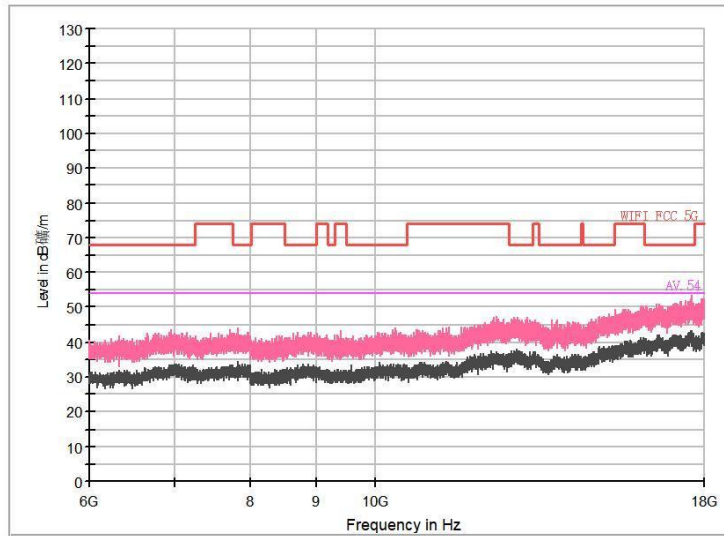

Full Spectrum

Frequency Range: 6GHz -18GHz
Detector: Av mode and PK mode
Modulation type: 802.11a