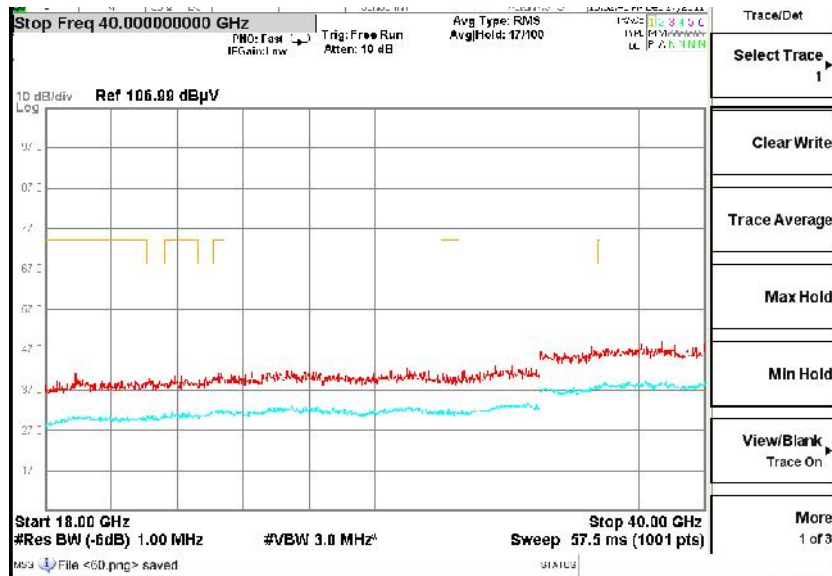

Full Spectrum

Frequency Range: 30MHz -1GHz
Detector: Av mode and PK mode
Test Mode: 802.11ac(VHT80)

Frequency Range: 1GHz -6GHz
Detector: Av mode and PK mode
Test Mode: 802.11ac(VHT80)

Full Spectrum

Frequency Range: 6GHz -18GHz
Detector: Av mode and PK mode
Test Mode: 802.11ac(VHT80)

Frequency Range: 18GHz -40GHz
Detector: Av mode and PK mode
Test Mode: 802.11ac(VHT80)

Full Spectrum

Frequency Range: 30MHz -1GHz
Detector: Av mode and PK mode
Test Mode: 802.11ax(HE80)

Frequency Range: 1GHz -6GHz
Detector: Av mode and PK mode
Test Mode: 802.11ax(HE80)

Full Spectrum

Frequency Range: 6GHz -18GHz
Detector: Av mode and PK mode
Test Mode: 802.11ax(HE80)

Frequency Range: 18GHz -40GHz
Detector: Av mode and PK mode
Test Mode: 802.11ax(HE80)

Carrier frequency (MHz): 5610
Channel No.:122