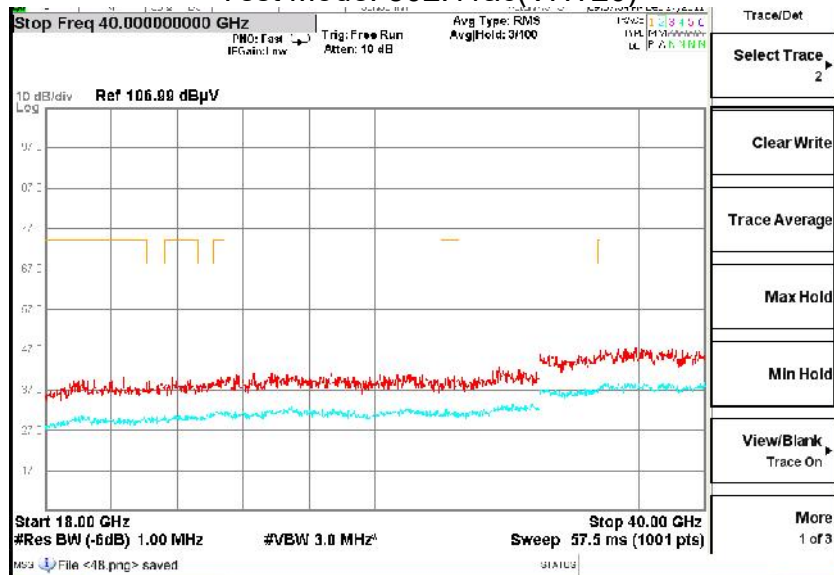

Frequency Range: 30MHz -1GHz
Detector: Av mode and PK mode
Test Mode: 802.11ac(VHT20)

Frequency Range: 1GHz -6GHz
Detector: Av mode and PK mode
Test Mode: 802.11ac(VHT20)

Full Spectrum

Frequency Range: 6GHz -18GHz
Detector: Av mode and PK mode
Test Mode: 802.11ac(VHT20)