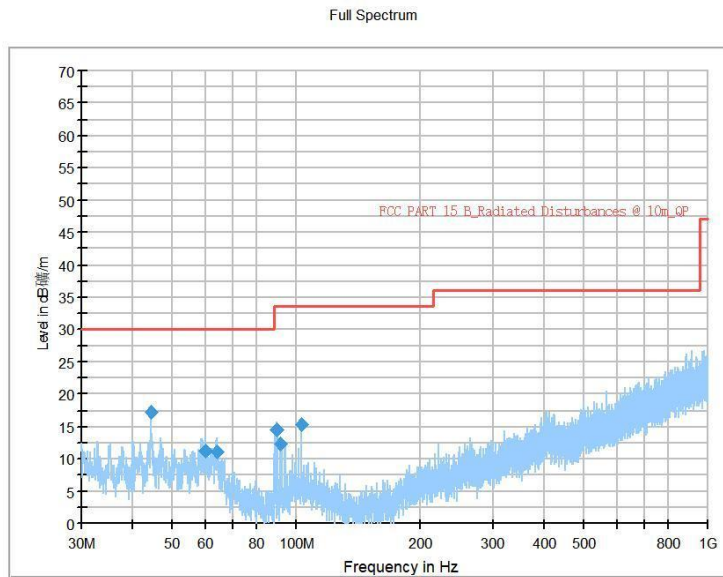

Frequency Range: 18GHz -40GHz
Detector: Av mode and PK mode
Test Mode: 802.11ac(VHT80)

Full Spectrum

Frequency Range: 30MHz -1GHz
Detector: Av mode and PK mode
Test Mode: 802.11ax(HE80)

Frequency Range: 1GHz -6GHz
Detector: Av mode and PK mode
Test Mode: 802.11ax(HE80)

Full Spectrum

Frequency Range: 6GHz -18GHz
Detector: Av mode and PK mode
Test Mode: 802.11ax(HE80)

Frequency Range: 18GHz -40GHz
Detector: Av mode and PK mode
Test Mode: 802.11ax(HE80)

Carrier frequency (MHz): 5610
Channel No.:122

Frequency Range: 30MHz -1GHz
Detector: Av mode and PK mode
Test Mode: 802.11ac(VHT80)

Frequency Range: 1GHz -6GHz
Detector: Av mode and PK mode
Test Mode: 802.11ac(VHT80)

Full Spectrum

Frequency Range: 6GHz -18GHz
Detector: Av mode and PK mode
Test Mode: 802.11ac(VHT80)