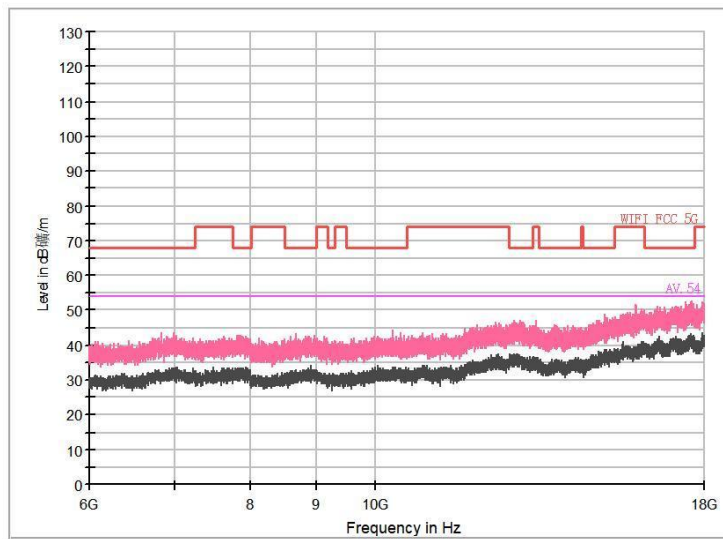

Full Spectrum

Frequency Range: 30MHz -1GHz
Detector: Av mode and PK mode
Modulation type: 802.11n(HT20)

Frequency Range: 1GHz -6GHz
Detector: Av mode and PK mode
Modulation type: 802.11n(HT20)

Full Spectrum

Frequency Range: 6GHz -18GHz
Detector: Av mode and PK mode
Modulation type: 802.11n(HT20)

Frequency Range: 18GHz -40GHz
Detector: Av mode and PK mode
Modulation type: 802.11n(HT20)

Full Spectrum

Frequency Range: 30MHz -1GHz
Detector: Av mode and PK mode
Test Mode: 802.11ac(VHT20)

Frequency Range: 1GHz -6GHz
Detector: Av mode and PK mode
Test Mode: 802.11ac(VHT20)

Full Spectrum

Frequency Range: 6GHz -18GHz
Detector: Av mode and PK mode
Test Mode: 802.11ac(VHT20)

Frequency Range: 18GHz -40GHz
Detector: Av mode and PK mode
Test Mode: 802.11ac(VHT20)