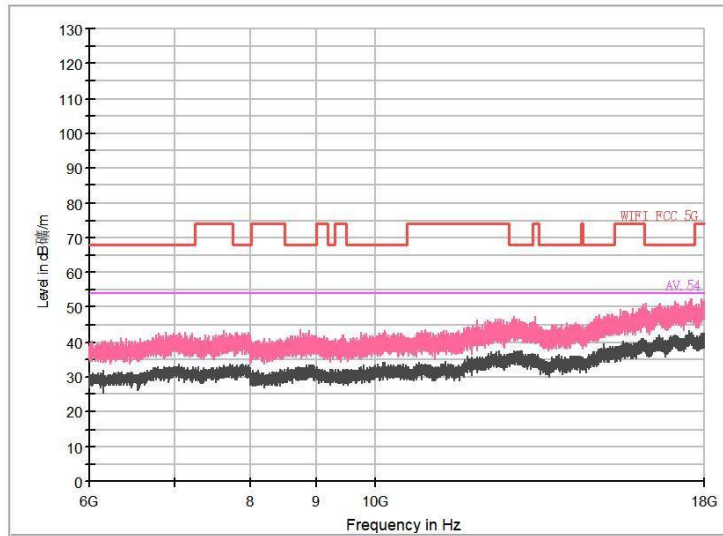

Frequency Range: 1GHz -6GHz
Detector: Av mode and PK mode
Test Mode: 802.11ac(VHT40)

Full Spectrum

Frequency Range: 6GHz -18GHz
Detector: Av mode and PK mode
Test Mode: 802.11ac(VHT40)

Frequency Range: 18GHz -40GHz
Detector: Av mode and PK mode
Test Mode: 802.11ac(VHT40)

Full Spectrum

Frequency Range: 30MHz -1GHz
Detector: Av mode and PK mode
Test Mode: 802.11ax(HE 40)

Full Spectrum

Frequency Range: 1GHz -6GHz
Detector: Av mode and PK mode
Test Mode: 802.11ax(HE 40)

Full Spectrum

Frequency Range: 6GHz -18GHz
Detector: Av mode and PK mode
Test Mode: 802.11ax(HE 40)

Frequency Range: 18GHz -40GHz
Detector: Av mode and PK mode
Test Mode: 802.11ax(HE40)

Carrier frequency (MHz): 5530
Channel No.:106

Full Spectrum

Frequency Range: 30MHz -1GHz
Detector: Av mode and PK mode
Test Mode: 802.11ac(VHT80)

Frequency Range: 1GHz -6GHz
Detector: Av mode and PK mode
Test Mode: 802.11ac(VHT80)

Full Spectrum

Frequency Range: 6GHz -18GHz
Detector: Av mode and PK mode
Test Mode: 802.11ac(VHT80)