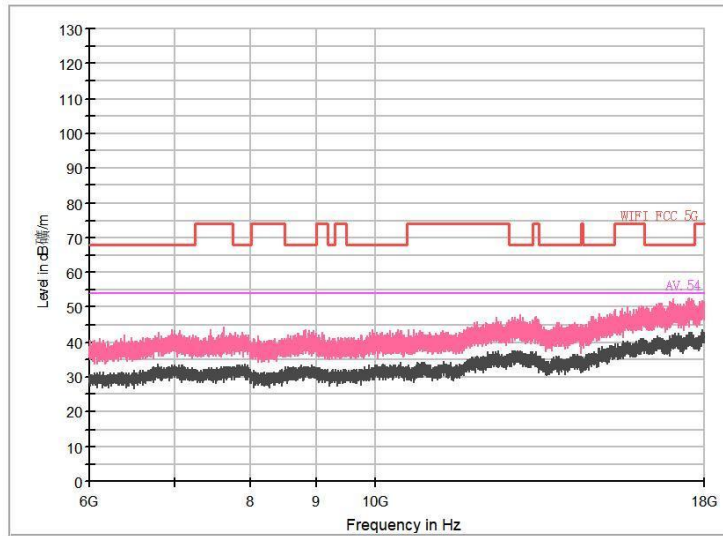

Full Spectrum

Frequency Range: 6GHz -18GHz
Detector: Av mode and PK mode
Test Mode: 802.11ax(HE80)