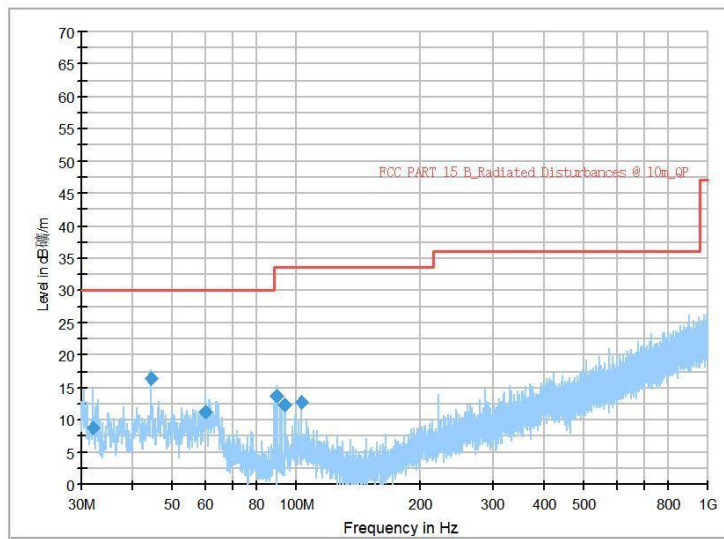

Full Spectrum

Frequency Range: 6GHz -18GHz
Detector: Av mode and PK mode
Test Mode: 802.11ax(HE80)

Frequency Range: 18GHz -40GHz
Detector: Av mode and PK mode
Test Mode: 802.11ax(HE80)

Carrier frequency (MHz): 5690
Channel No.:138

Full Spectrum

Frequency Range: 30MHz -1GHz
Detector: Av mode and PK mode
Test Mode: 802.11ac(VHT80)

Frequency Range: 1GHz -6GHz
Detector: Av mode and PK mode
Test Mode: 802.11ac(VHT80)

Full Spectrum

Frequency Range: 6GHz -18GHz
Detector: Av mode and PK mode
Test Mode: 802.11ac(VHT80)

Frequency Range: 18GHz -40GHz
Detector: Av mode and PK mode
Test Mode: 802.11ac(VHT80)

Full Spectrum

Frequency Range: 30MHz -1GHz
Detector: Av mode and PK mode
Test Mode: 802.11ax(HE80)

Frequency Range: 1GHz -6GHz
Detector: Av mode and PK mode
Test Mode: 802.11ax(HE80)