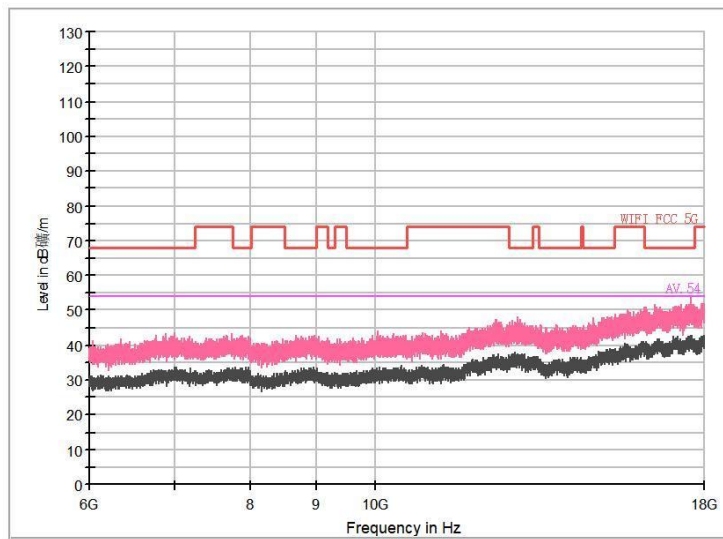

Full Spectrum

Frequency Range: 30MHz -1GHz
Detector: Av mode and PK mode
Modulation type: 802.11n(HT40)

Frequency Range: 1GHz -6GHz
Detector: Av mode and PK mode
Modulation type: 802.11n(HT40)

Full Spectrum

Frequency Range: 6GHz -18GHz
Detector: Av mode and PK mode
Modulation type: 802.11n(HT40)

Frequency Range: 18GHz -40GHz
Detector: Av mode and PK mode
Modulation type: 802.11n(HT40)

Full Spectrum

Frequency Range: 30MHz -1GHz
Detector: Av mode and PK mode
Test Mode: 802.11ac(VHT40)

Frequency Range: 1GHz -6GHz
Detector: Av mode and PK mode
Test Mode: 802.11ac(VHT40)

Full Spectrum

Frequency Range: 6GHz -18GHz
Detector: Av mode and PK mode
Test Mode: 802.11ac(VHT40)

Frequency Range: 18GHz -40GHz
Detector: Av mode and PK mode
Test Mode: 802.11ac(VHT40)