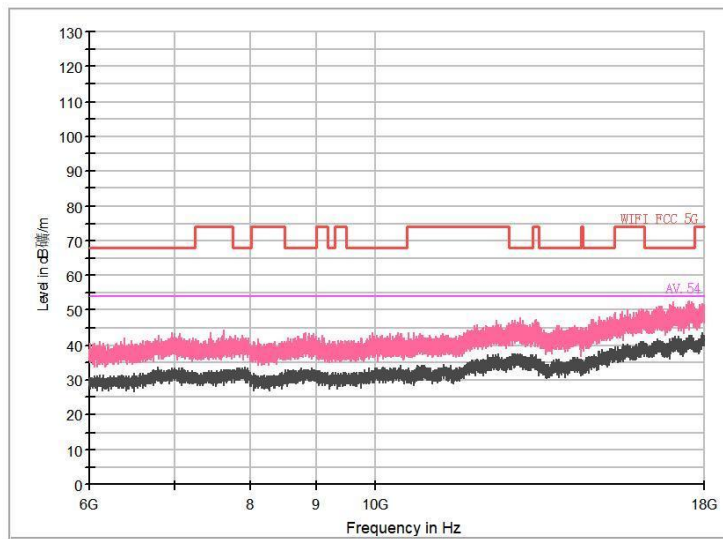

Full Spectrum

Frequency Range: 6GHz -18GHz
Detector: Av mode and PK mode
Test Mode: 802.11ax(HE80)

Frequency Range: 18GHz -40GHz
Detector: Av mode and PK mode
Test Mode: 802.11ax(HE80)

Carrier frequency (MHz): 5690
Channel No.:138

Full Spectrum

Frequency Range: 30MHz -1GHz
Detector: Av mode and PK mode
Test Mode: 802.11ac(VHT80)

Frequency Range: 1GHz -6GHz
Detector: Av mode and PK mode
Test Mode: 802.11ac(VHT80)

Full Spectrum

Frequency Range: 6GHz -18GHz
Detector: Av mode and PK mode
Test Mode: 802.11ac(VHT80)

Frequency Range: 18GHz -40GHz
Detector: Av mode and PK mode
Test Mode: 802.11ac(VHT80)

Full Spectrum

Frequency Range: 30MHz -1GHz
Detector: Av mode and PK mode
Test Mode: 802.11ax(HE80)

Frequency Range: 1GHz -6GHz
Detector: Av mode and PK mode
Test Mode: 802.11ax(HE80)

Full Spectrum

Frequency Range: 6GHz -18GHz
Detector: Av mode and PK mode
Test Mode: 802.11ax(HE80)

Frequency Range: 18GHz -40GHz
Detector: Av mode and PK mode
Test Mode: 802.11ax(HE80)

Carrier frequency (MHz): 5745
 Channel No.:149