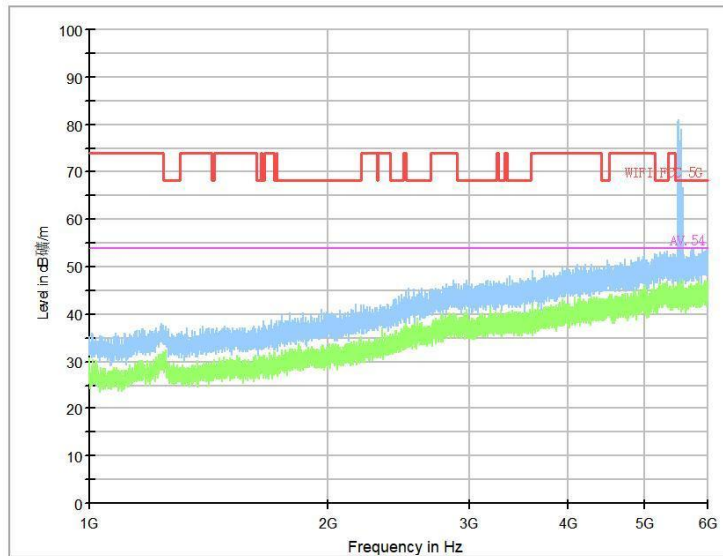

Full Spectrum

Frequency Range: 30MHz -1GHz
Detector: Av mode and PK mode
Test Mode: 802.11ax(HE 40)

Full Spectrum

Frequency Range: 1GHz -6GHz
Detector: Av mode and PK mode
Test Mode: 802.11ax(HE 40)

Full Spectrum

Frequency Range: 6GHz -18GHz
Detector: Av mode and PK mode
Test Mode: 802.11ax(HE 40)

Frequency Range: 18GHz -40GHz
Detector: Av mode and PK mode
Test Mode: 802.11ax(HE40)

Carrier frequency (MHz): 5530
Channel No.:106

Full Spectrum

Frequency Range: 30MHz -1GHz
Detector: Av mode and PK mode
Test Mode: 802.11ac(VHT80)

Frequency Range: 1GHz -6GHz
Detector: Av mode and PK mode
Test Mode: 802.11ac(VHT80)

Full Spectrum

Frequency Range: 6GHz -18GHz
Detector: Av mode and PK mode
Test Mode: 802.11ac(VHT80)