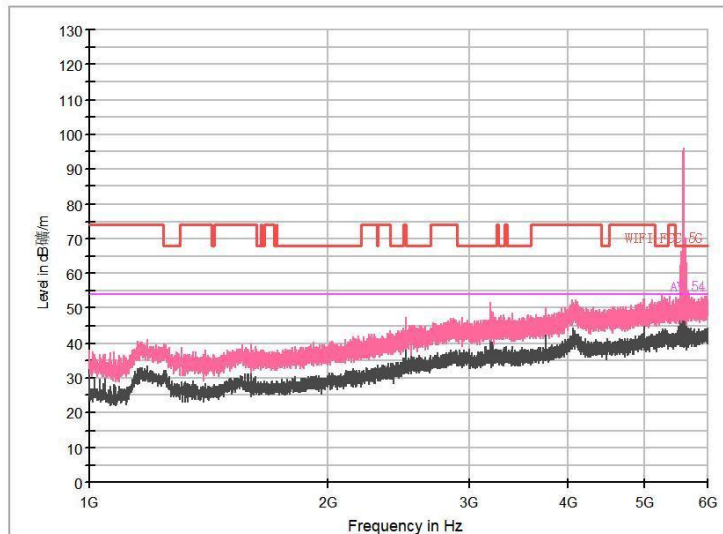

Frequency Range: 6GHz -18GHz
Detector: Av mode and PK mode
Modulation type: 802.11n(HT40)

Frequency Range: 18GHz -40GHz
Detector: Av mode and PK mode
Modulation type: 802.11n(HT40)

Full Spectrum

Frequency Range: 30MHz -1GHz
Detector: Av mode and PK mode
Test Mode: 802.11ac(VHT40)

Frequency Range: 1GHz -6GHz
Detector: Av mode and PK mode
Test Mode: 802.11ac(VHT40)

Full Spectrum

Frequency Range: 6GHz -18GHz
Detector: Av mode and PK mode
Test Mode: 802.11ac(VHT40)

Frequency Range: 18GHz -40GHz
Detector: Av mode and PK mode
Test Mode: 802.11ac(VHT40)

Full Spectrum

Frequency Range: 30MHz -1GHz
Detector: Av mode and PK mode
Test Mode: 802.11ax(HE 40)

Full Spectrum

Frequency Range: 1GHz -6GHz
Detector: Av mode and PK mode
Test Mode: 802.11ax(HE 40)

Full Spectrum