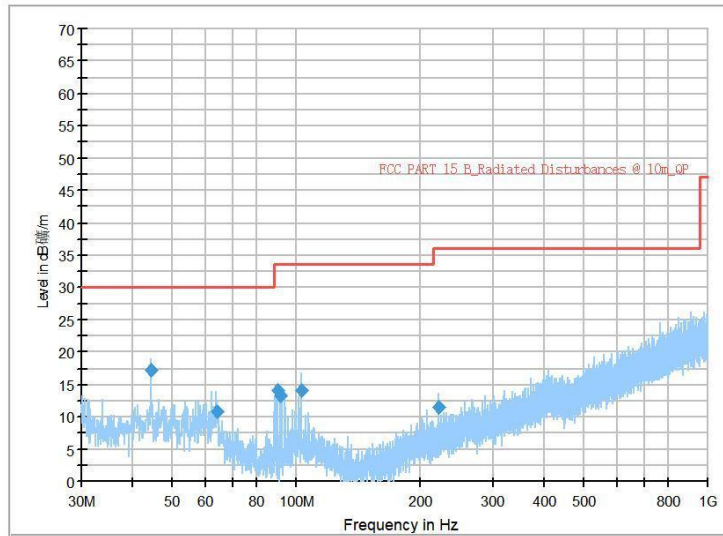

Full Spectrum

Frequency Range: 6GHz -18GHz
Detector: Av mode and PK mode
Test Mode: 802.11ax(HE80)

Frequency Range: 18GHz -40GHz
Detector: Av mode and PK mode
Test Mode: 802.11ax(HE80)

Carrier frequency (MHz): 5610
Channel No.:122

Frequency Range: 30MHz -1GHz
Detector: Av mode and PK mode
Test Mode: 802.11ac(VHT80)

Frequency Range: 1GHz -6GHz
Detector: Av mode and PK mode
Test Mode: 802.11ac(VHT80)

Full Spectrum

Frequency Range: 6GHz -18GHz
Detector: Av mode and PK mode
Test Mode: 802.11ac(VHT80)

Frequency Range: 18GHz -40GHz
Detector: Av mode and PK mode
Test Mode: 802.11ac(VHT80)

Full Spectrum

Frequency Range: 30MHz -1GHz
Detector: Av mode and PK mode
Test Mode: 802.11ax(HE80)

Frequency Range: 1GHz -6GHz
Detector: Av mode and PK mode
Test Mode: 802.11ax(HE80)

Full Spectrum

Frequency Range: 6GHz -18GHz
Detector: Av mode and PK mode
Test Mode: 802.11ax(HE80)

Frequency Range: 18GHz -40GHz
Detector: Av mode and PK mode
Test Mode: 802.11ax(HE80)

Carrier frequency (MHz): 5690
Channel No.:138