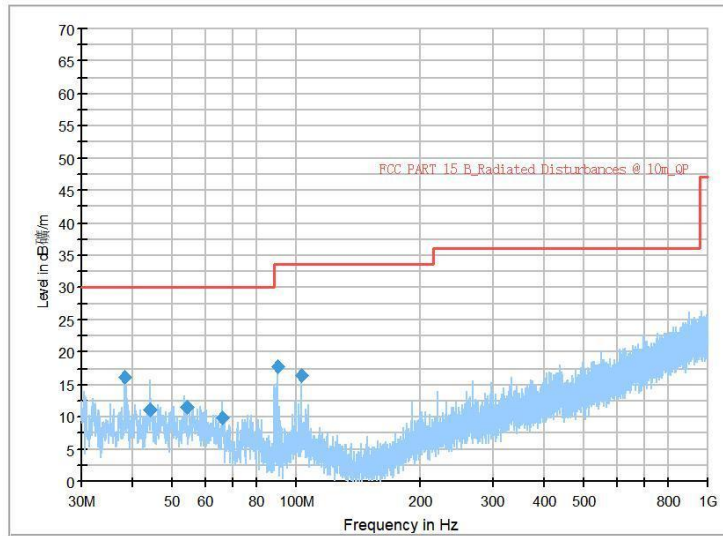

Full Spectrum

Frequency Range: 30MHz -1GHz
Detector: Av mode and PK mode
Modulation type: 802.11n(HT40)