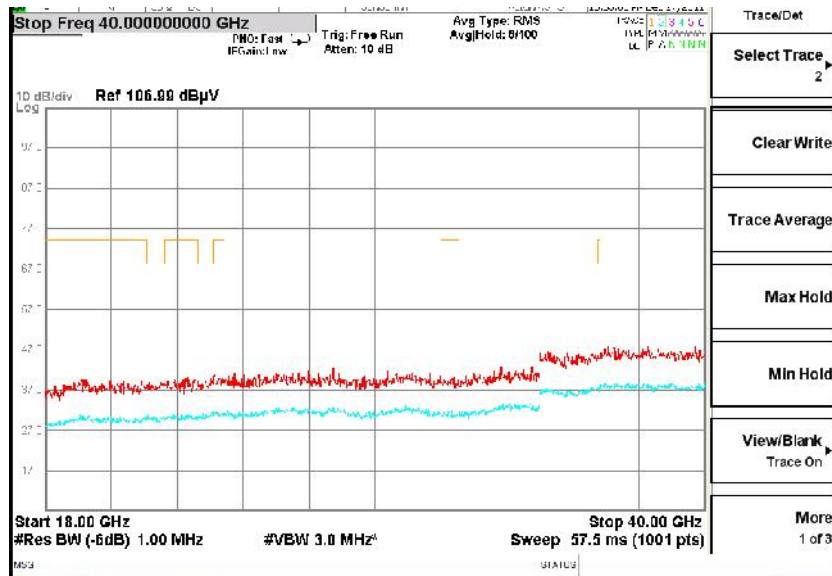

Full Spectrum

Frequency Range: 6GHz -18GHz
Detector: Av mode and PK mode
Test Mode: 802.11ax(HE80)

Frequency Range: 18GHz -40GHz
Detector: Av mode and PK mode
Test Mode: 802.11ax(HE80)

Carrier frequency (MHz): 5610
Channel No.:122

Frequency Range: 30MHz -1GHz
Detector: Av mode and PK mode
Test Mode: 802.11ac(VHT80)

Frequency Range: 1GHz -6GHz
Detector: Av mode and PK mode
Test Mode: 802.11ac(VHT80)

Full Spectrum

Frequency Range: 6GHz -18GHz
Detector: Av mode and PK mode
Test Mode: 802.11ac(VHT80)

Frequency Range: 18GHz -40GHz
Detector: Av mode and PK mode
Test Mode: 802.11ac(VHT80)

Full Spectrum

Frequency Range: 30MHz -1GHz
Detector: Av mode and PK mode
Test Mode: 802.11ax(HE80)

Frequency Range: 1GHz -6GHz
Detector: Av mode and PK mode
Test Mode: 802.11ax(HE80)