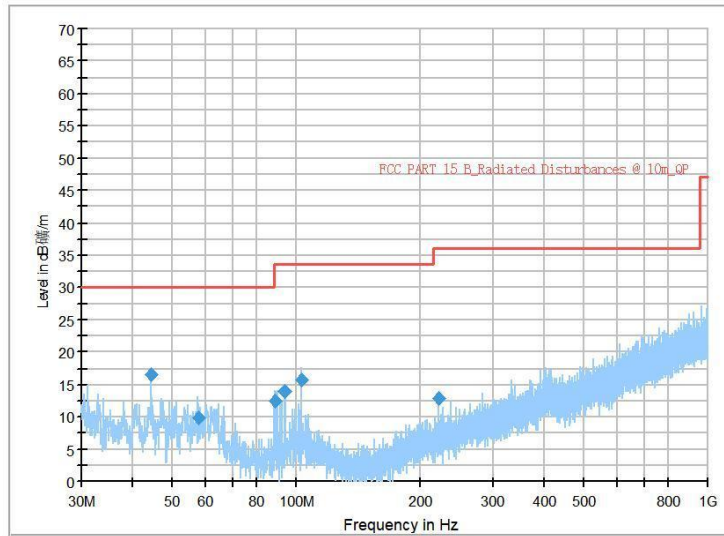

Full Spectrum

Frequency Range: 30MHz -1GHz
Detector: Av mode and PK mode
Modulation type: 802.11n(HT40)

Frequency Range: 1GHz -6GHz
Detector: Av mode and PK mode
Modulation type: 802.11n(HT40)

Full Spectrum

Frequency Range: 6GHz -18GHz
Detector: Av mode and PK mode
Modulation type: 802.11n(HT40)

Frequency Range: 18GHz -40GHz
Detector: Av mode and PK mode
Modulation type: 802.11n(HT40)

Full Spectrum

Frequency Range: 30MHz -1GHz
Detector: Av mode and PK mode
Test Mode: 802.11ac(VHT40)