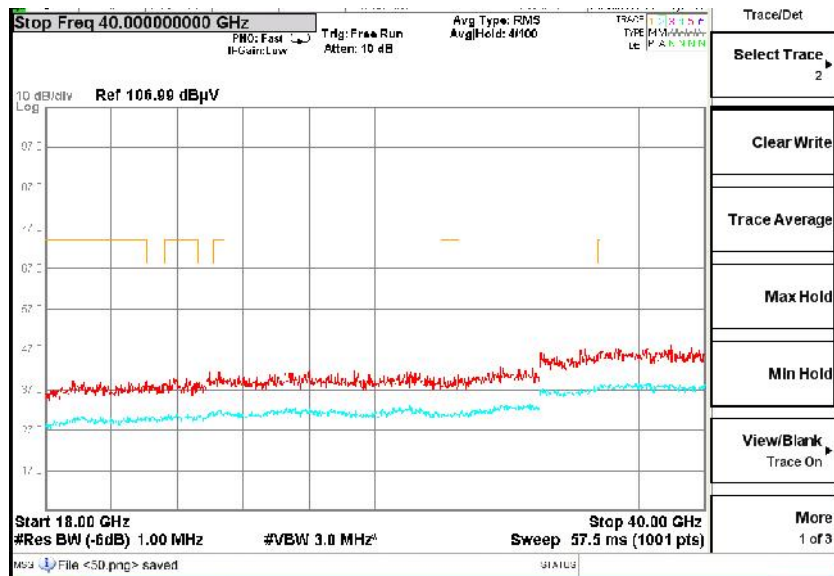

Frequency Range: 18GHz -40GHz
Detector: Av mode and PK mode
Modulation type: 802.11n(HT40)