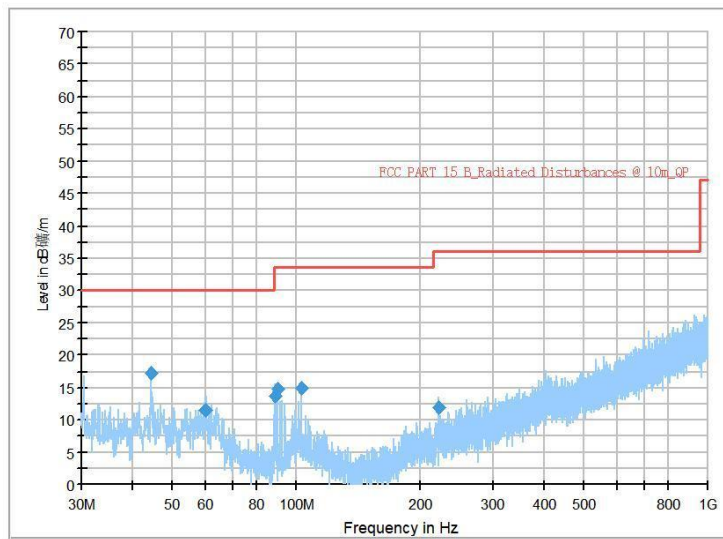

Frequency Range: 6GHz -18GHz
Detector: Av mode and PK mode
Test Mode: 802.11ax(HE 40)

Frequency Range: 18GHz -40GHz
Detector: Av mode and PK mode
Test Mode: 802.11ax(HE40)

Carrier frequency (MHz): 5530
Channel No.:106

Full Spectrum

Frequency Range: 30MHz -1GHz
Detector: Av mode and PK mode
Test Mode: 802.11ac(VHT80)

Frequency Range: 1GHz -6GHz
Detector: Av mode and PK mode
Test Mode: 802.11ac(VHT80)

Full Spectrum

Frequency Range: 6GHz -18GHz
Detector: Av mode and PK mode
Test Mode: 802.11ac(VHT80)

Frequency Range: 18GHz -40GHz
Detector: Av mode and PK mode
Test Mode: 802.11ac(VHT80)

Full Spectrum

Frequency Range: 30MHz -1GHz
Detector: Av mode and PK mode
Test Mode: 802.11ax(HE80)

Frequency Range: 1GHz -6GHz
Detector: Av mode and PK mode
Test Mode: 802.11ax(HE80)