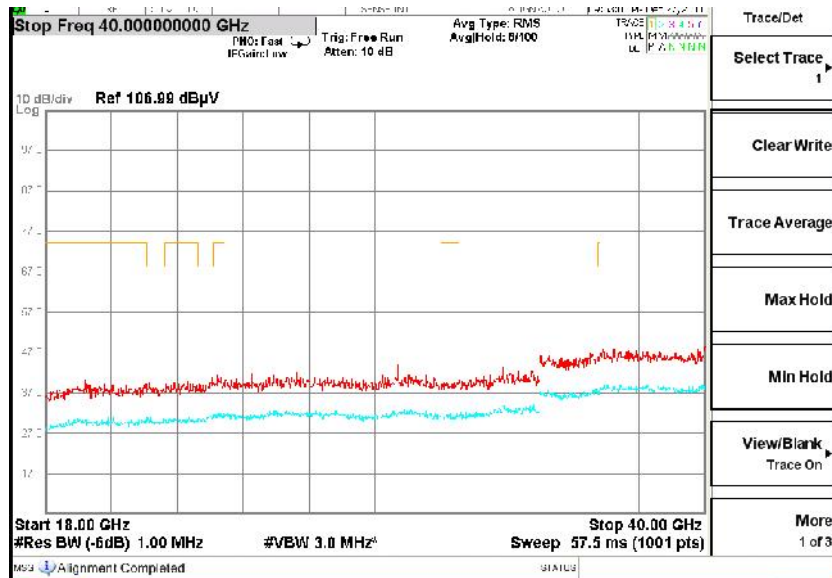

Full Spectrum

Frequency Range: 30MHz -1GHz
Detector: Av mode and PK mode
Test Mode: 802.11ax(HE20)

Full Spectrum

Frequency Range: 1GHz -6GHz
Detector: Av mode and PK mode
Test Mode: 802.11ax(HE20)

Frequency Range: 6GHz -18GHz
Detector: Av mode and PK mode
Test Mode: 802.11ax(HE20)

Frequency Range: 18GHz -40GHz
Detector: Av mode and PK mode
Test Mode: 802.11ax(HE20)

Carrier frequency (MHz): 5600
Channel No.:120

Full Spectrum

Frequency Range: 30MHz -1GHz
Detector: Av mode and PK mode
Modulation type: 802.11a