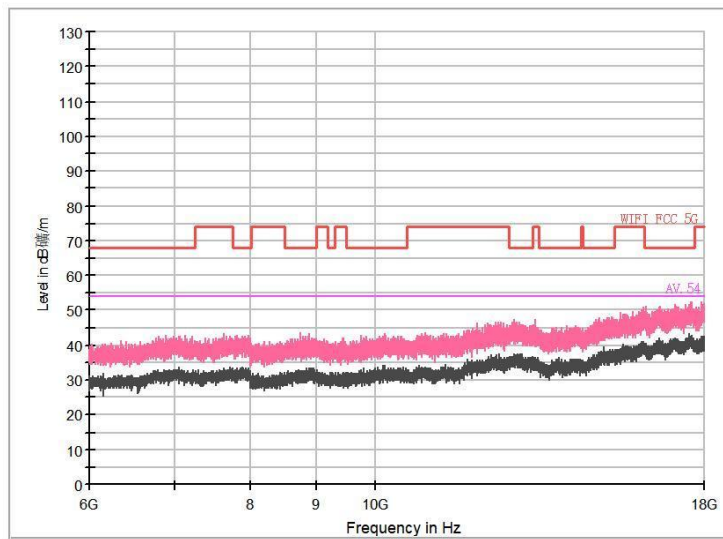

Frequency Range: 1GHz -6GHz
Detector: Av mode and PK mode
Test Mode: 802.11ac(VHT40)

Full Spectrum

Frequency Range: 6GHz -18GHz
Detector: Av mode and PK mode
Test Mode: 802.11ac(VHT40)

Frequency Range: 18GHz -40GHz
Detector: Av mode and PK mode
Test Mode: 802.11ac(VHT40)

Full Spectrum

Frequency Range: 30MHz -1GHz
Detector: Av mode and PK mode
Test Mode: 802.11ax(HE 40)

Full Spectrum

Frequency Range: 1GHz -6GHz
Detector: Av mode and PK mode
Test Mode: 802.11ax(HE 40)

Full Spectrum

Frequency Range: 6GHz -18GHz
Detector: Av mode and PK mode
Test Mode: 802.11ax(HE 40)

Frequency Range: 18GHz -40GHz
Detector: Av mode and PK mode
Test Mode: 802. ax(HE 40)

Carrier frequency (MHz): 5710
Channel No.:142