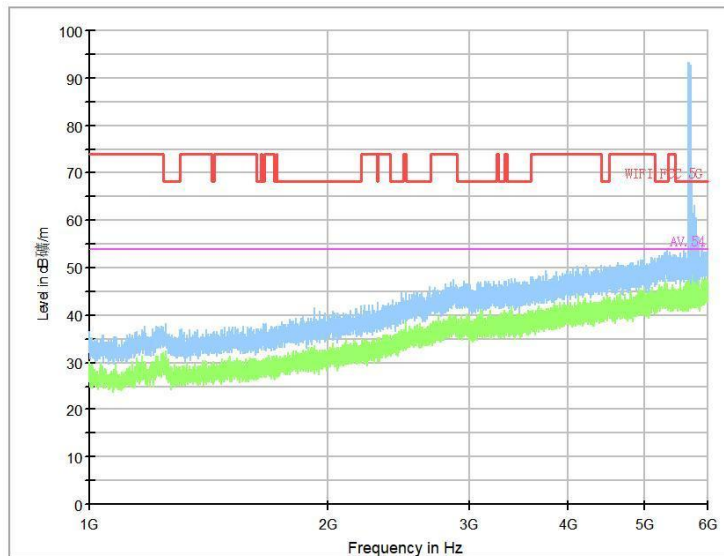

Full Spectrum

Frequency Range: 6GHz -18GHz
Detector: Av mode and PK mode
Test Mode: 802.11ax(HE80)

Frequency Range: 18GHz -40GHz
Detector: Av mode and PK mode
Test Mode: 802.11ax(HE80)

Carrier frequency (MHz): 5690
Channel No.:138

Full Spectrum

Frequency Range: 30MHz -1GHz
Detector: Av mode and PK mode
Test Mode: 802.11ac(VHT80)

Frequency Range: 1GHz -6GHz
Detector: Av mode and PK mode
Test Mode: 802.11ac(VHT80)

Full Spectrum

Frequency Range: 6GHz -18GHz
Detector: Av mode and PK mode
Test Mode: 802.11ac(VHT80)

Frequency Range: 18GHz -40GHz
Detector: Av mode and PK mode
Test Mode: 802.11ac(VHT80)

Full Spectrum

Frequency Range: 30MHz -1GHz
Detector: Av mode and PK mode
Test Mode: 802.11ax(HE80)

Frequency Range: 1GHz -6GHz
Detector: Av mode and PK mode
Test Mode: 802.11ax(HE80)

Full Spectrum

Frequency Range: 6GHz -18GHz
Detector: Av mode and PK mode
Test Mode: 802.11ax(HE80)

Frequency Range: 18GHz -40GHz
Detector: Av mode and PK mode
Test Mode: 802.11ax(HE80)

Carrier frequency (MHz): 5745
 Channel No.:149