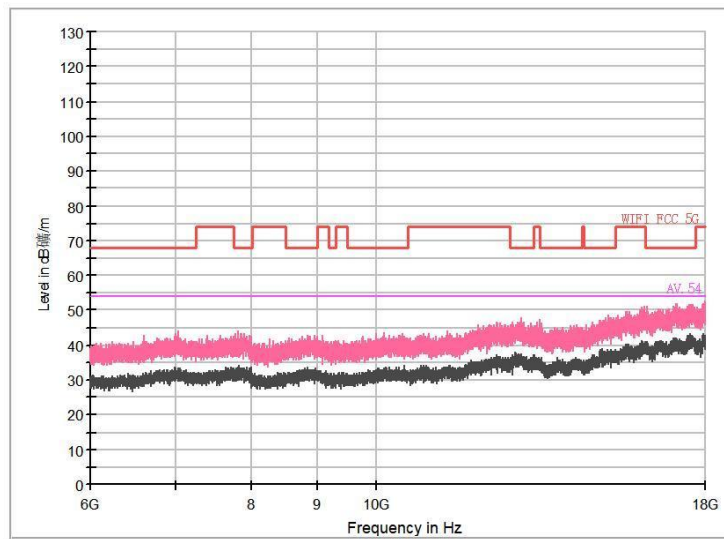

Frequency Range: 1GHz -6GHz
Detector: Av mode and PK mode
Test Mode: 802.11ac(VHT20)

Full Spectrum

Frequency Range: 6GHz -18GHz
Detector: Av mode and PK mode
Test Mode: 802.11ac(VHT20)

Frequency Range: 18GHz -40GHz
Detector: Av mode and PK mode
Test Mode: 802.11ac(VHT20)

Full Spectrum

Frequency Range: 30MHz -1GHz
Detector: Av mode and PK mode
Test Mode: 802.11ax(HE20)

Full Spectrum

Frequency Range: 1GHz -6GHz
Detector: Av mode and PK mode
Test Mode: 802.11ax(HE20)

Full Spectrum

Frequency Range: 6GHz -18GHz
Detector: Av mode and PK mode
Test Mode: 802.11ax(HE20)

Frequency Range: 18GHz -40GHz
Detector: Av mode and PK mode
Test Mode: 802.11ax(HE20)

Carrier frequency (MHz): 5700
Channel No.:140