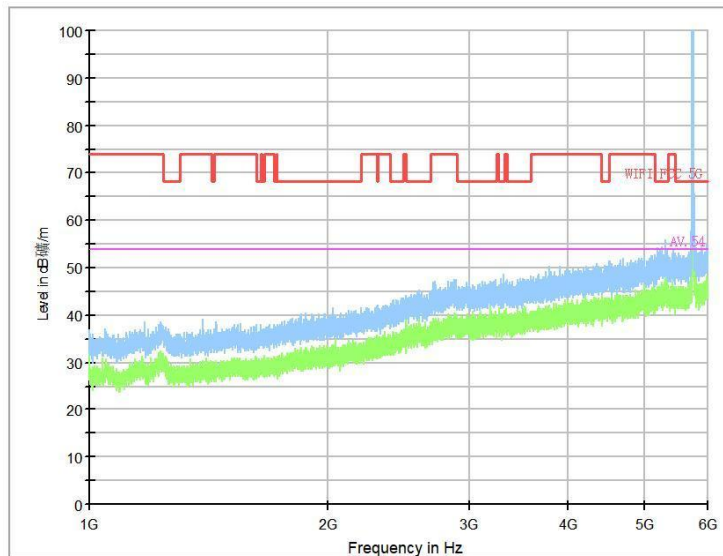

Frequency Range: 18GHz -40GHz
Detector: Av mode and PK mode
Test Mode: 802.11ac(VHT80)

Full Spectrum

Frequency Range: 30MHz -1GHz
Detector: Av mode and PK mode
Test Mode: 802.11ax(HE80)

Frequency Range: 1GHz -6GHz
Detector: Av mode and PK mode
Test Mode: 802.11ax(HE80)

Full Spectrum

Frequency Range: 6GHz -18GHz
Detector: Av mode and PK mode
Test Mode: 802.11ax(HE80)

Frequency Range: 18GHz -40GHz
Detector: Av mode and PK mode
Test Mode: 802.11ax(HE80)

Carrier frequency (MHz): 5745
 Channel No.:149

Frequency Range: 30MHz -1GHz
 Detector: Av mode and PK mode
 Modulation type: 802.11a

Frequency Range: 1GHz -6GHz
 Detector: Av mode and PK mode
 Modulation type: 802.11a

Full Spectrum

Frequency Range: 6GHz -18GHz
Detector: Av mode and PK mode
Modulation type: 802.11a

Frequency Range: 18GHz -40GHz
Detector: Av mode and PK mode
Modulation type: 802.11a

Full Spectrum

Frequency Range: 30MHz -1GHz
Detector: Av mode and PK mode
Modulation type: 802.11n(HT20)

Frequency Range: 1GHz -6GHz
Detector: Av mode and PK mode
Modulation type: 802.11n(HT20)