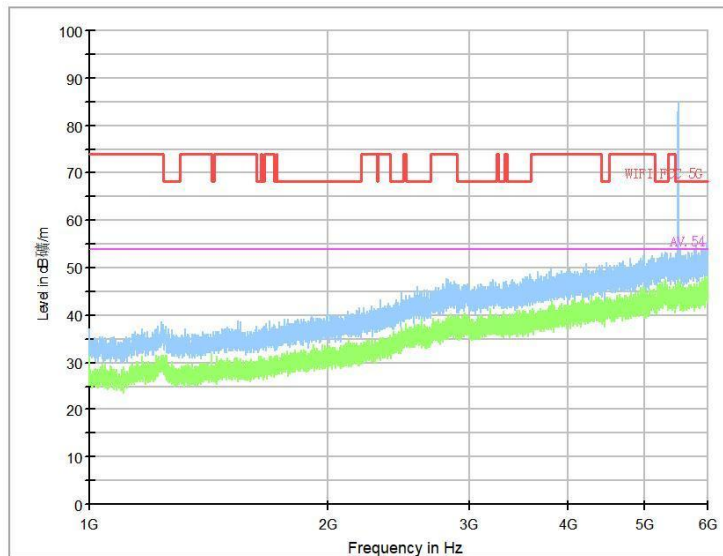

Full Spectrum

Frequency Range: 30MHz -1GHz
Detector: Av mode and PK mode
Modulation type: 802.11n(HT40)

Frequency Range: 1GHz -6GHz
Detector: Av mode and PK mode
Modulation type: 802.11n(HT40)

Full Spectrum

Frequency Range: 6GHz -18GHz
Detector: Av mode and PK mode
Modulation type: 802.11n(HT40)

Frequency Range: 18GHz -40GHz
Detector: Av mode and PK mode
Modulation type: 802.11n(HT40)

Full Spectrum

Frequency Range: 30MHz -1GHz
Detector: Av mode and PK mode
Test Mode: 802.11ac(VHT40)

Frequency Range: 1GHz -6GHz
Detector: Av mode and PK mode
Test Mode: 802.11ac(VHT40)

Full Spectrum

Frequency Range: 6GHz -18GHz
Detector: Av mode and PK mode
Test Mode: 802.11ac(VHT40)

Frequency Range: 18GHz -40GHz
Detector: Av mode and PK mode
Test Mode: 802.11ac(VHT40)