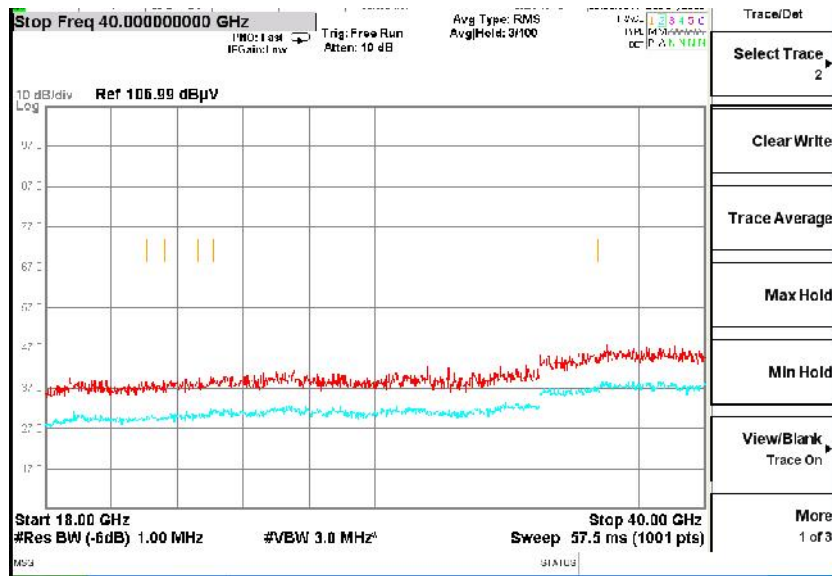

Frequency Range: 18GHz -40GHz
Detector: Av mode and PK mode
Modulation type: 802.11n(HT40)