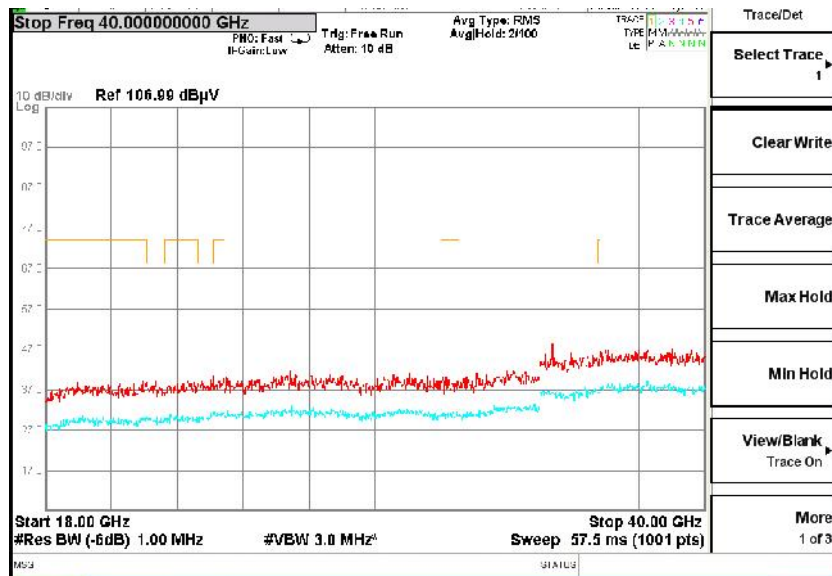

Frequency Range: 30MHz -1GHz
Detector: Av mode and PK mode
Test Mode: 802.11ac(VHT80)

Frequency Range: 1GHz -6GHz
Detector: Av mode and PK mode
Test Mode: 802.11ac(VHT80)

Full Spectrum

Frequency Range: 6GHz -18GHz
Detector: Av mode and PK mode
Test Mode: 802.11ac(VHT80)

Frequency Range: 18GHz -40GHz
Detector: Av mode and PK mode
Test Mode: 802.11ac(VHT80)

Full Spectrum

Frequency Range: 30MHz -1GHz
Detector: Av mode and PK mode
Test Mode: 802.11ax(HE80)

Frequency Range: 1GHz -6GHz
Detector: Av mode and PK mode
Test Mode: 802.11ax(HE80)

Full Spectrum

Frequency Range: 6GHz -18GHz
Detector: Av mode and PK mode
Test Mode: 802.11ax(HE80)

Frequency Range: 18GHz -40GHz
Detector: Av mode and PK mode
Test Mode: 802.11ax(HE80)

Carrier frequency (MHz): 5690
Channel No.:138