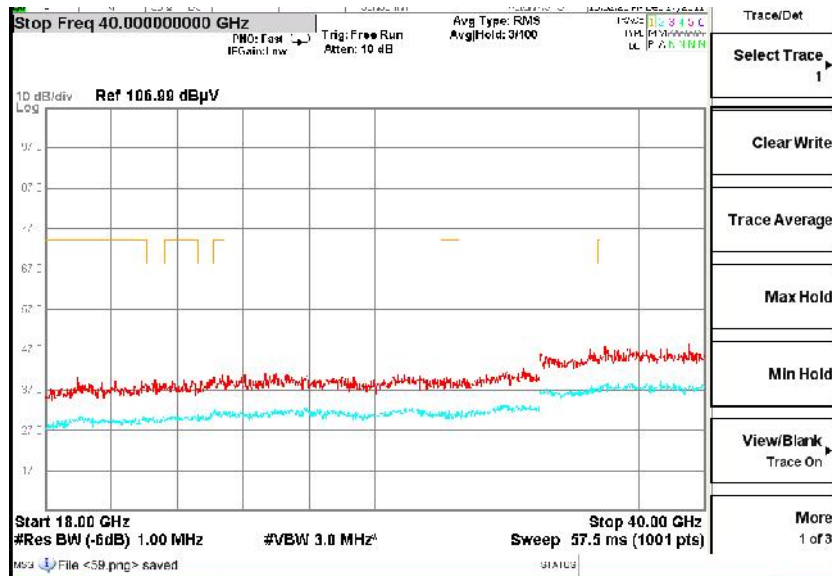

Full Spectrum

Frequency Range: 30MHz -1GHz
Detector: Av mode and PK mode
Test Mode: 802.11ac(VHT80)

Frequency Range: 1GHz -6GHz
Detector: Av mode and PK mode
Test Mode: 802.11ac(VHT80)

Full Spectrum

Frequency Range: 6GHz -18GHz
Detector: Av mode and PK mode
Test Mode: 802.11ac(VHT80)

Frequency Range: 18GHz -40GHz
Detector: Av mode and PK mode
Test Mode: 802.11ac(VHT80)

Full Spectrum

Frequency Range: 30MHz -1GHz
Detector: Av mode and PK mode
Test Mode: 802.11ax(HE80)

Frequency Range: 1GHz -6GHz
Detector: Av mode and PK mode
Test Mode: 802.11ax(HE80)