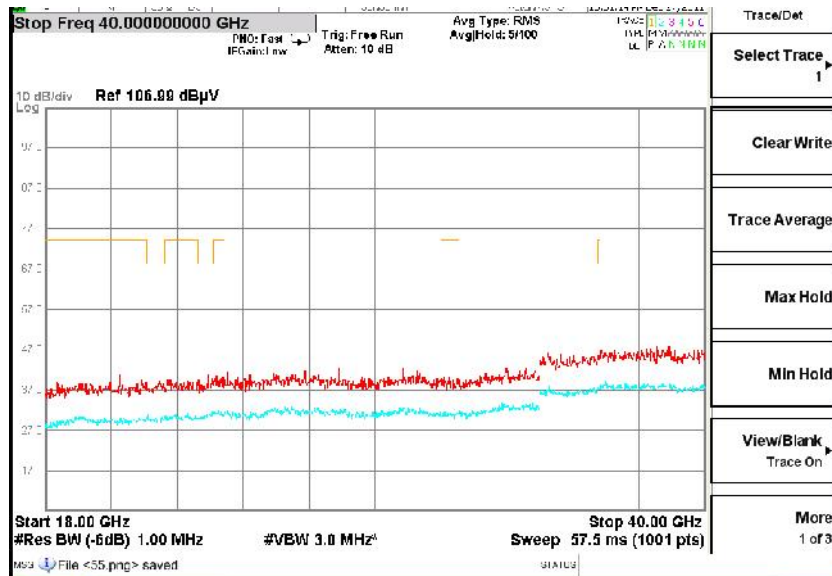

Frequency Range: 18GHz -40GHz
Detector: Av mode and PK mode
Test Mode: 802. ax(HE 40)

Carrier frequency (MHz): 5710
Channel No.:142