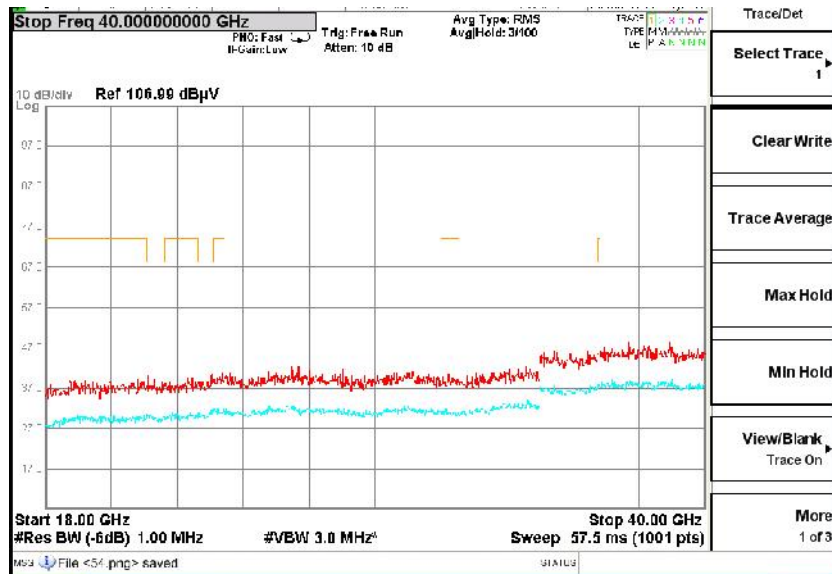

Full Spectrum

Frequency Range: 30MHz -1GHz
Detector: Av mode and PK mode
Modulation type: 802.11n(HT40)

Frequency Range: 1GHz -6GHz
Detector: Av mode and PK mode
Modulation type: 802.11n(HT40)

Full Spectrum

Frequency Range: 6GHz -18GHz
Detector: Av mode and PK mode
Modulation type: 802.11n(HT40)

Frequency Range: 18GHz -40GHz
Detector: Av mode and PK mode
Modulation type: 802.11n(HT40)

Full Spectrum

Frequency Range: 30MHz -1GHz
Detector: Av mode and PK mode
Test Mode: 802.11ac(VHT40)

Frequency Range: 1GHz -6GHz
Detector: Av mode and PK mode
Test Mode: 802.11ac(VHT40)

Full Spectrum

Frequency Range: 6GHz -18GHz
Detector: Av mode and PK mode
Test Mode: 802.11ac(VHT40)

Frequency Range: 18GHz -40GHz
Detector: Av mode and PK mode
Test Mode: 802.11ac(VHT40)