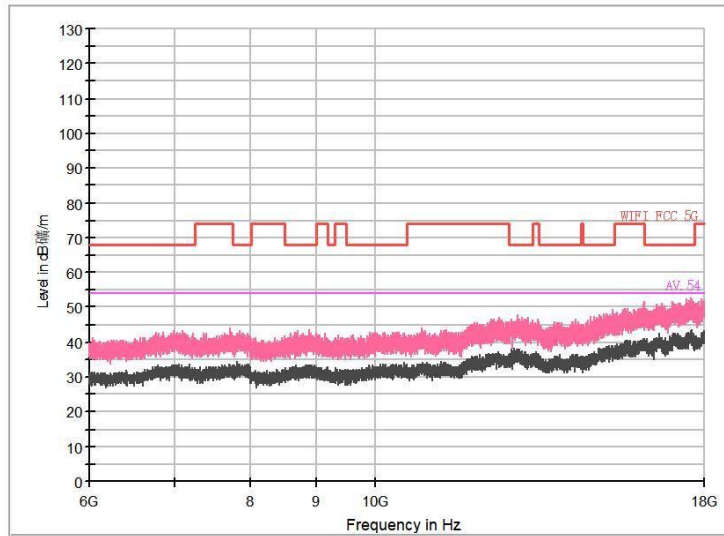

Full Spectrum

Frequency Range: 30MHz -1GHz
Detector: Av mode and PK mode
Test Mode: 802.11ax(HE20)

Full Spectrum

Frequency Range: 1GHz -6GHz
Detector: Av mode and PK mode
Test Mode: 802.11ax(HE20)

Frequency Range: 6GHz -18GHz
Detector: Av mode and PK mode
Test Mode: 802.11ax(HE20)

Frequency Range: 18GHz -40GHz
Detector: Av mode and PK mode
Test Mode: 802.11ax(HE20)

Carrier frequency (MHz): 5600
Channel No.:120

Full Spectrum

Frequency Range: 30MHz -1GHz
Detector: Av mode and PK mode
Modulation type: 802.11a

Frequency Range: 1GHz -6GHz
Detector: Av mode and PK mode
Modulation type: 802.11a

Full Spectrum

Frequency Range: 6GHz -18GHz
Detector: Av mode and PK mode
Modulation type: 802.11a

Frequency Range: 18GHz -40GHz
Detector: Av mode and PK mode
Modulation type: 802.11a

Full Spectrum

Frequency Range: 30MHz -1GHz
Detector: Av mode and PK mode
Modulation type: 802.11n(HT20)

Frequency Range: 1GHz -6GHz
Detector: Av mode and PK mode
Modulation type: 802.11n(HT20)

Full Spectrum