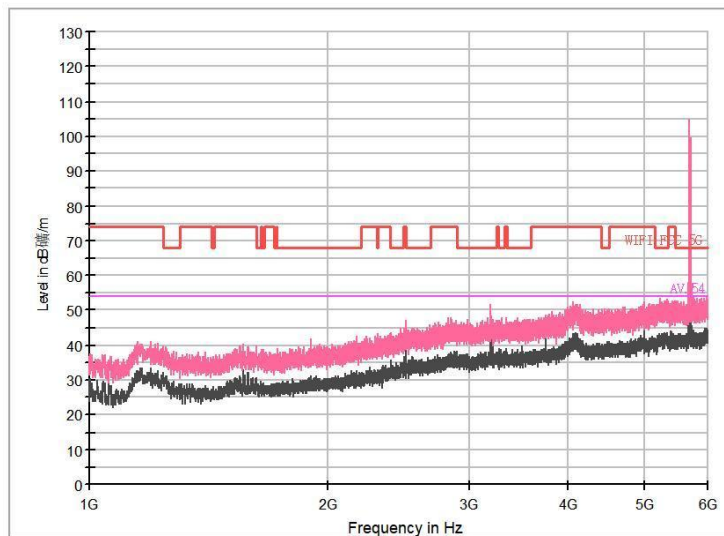

Full Spectrum

Frequency Range: 6GHz -18GHz
Detector: Av mode and PK mode
Modulation type: 802.11n(HT20)

Frequency Range: 18GHz -40GHz
Detector: Av mode and PK mode
Modulation type: 802.11n(HT20)

Full Spectrum

Frequency Range: 30MHz -1GHz
Detector: Av mode and PK mode
Test Mode: 802.11ac(VHT20)

Frequency Range: 1GHz -6GHz
Detector: Av mode and PK mode
Test Mode: 802.11ac(VHT20)

Full Spectrum

Frequency Range: 6GHz -18GHz
Detector: Av mode and PK mode
Test Mode: 802.11ac(VHT20)

Frequency Range: 18GHz -40GHz
Detector: Av mode and PK mode
Test Mode: 802.11ac(VHT20)

Full Spectrum

Frequency Range: 30MHz -1GHz
Detector: Av mode and PK mode
Test Mode: 802.11ax(HE20)

Full Spectrum

Frequency Range: 1GHz -6GHz
Detector: Av mode and PK mode
Test Mode: 802.11ax(HE20)