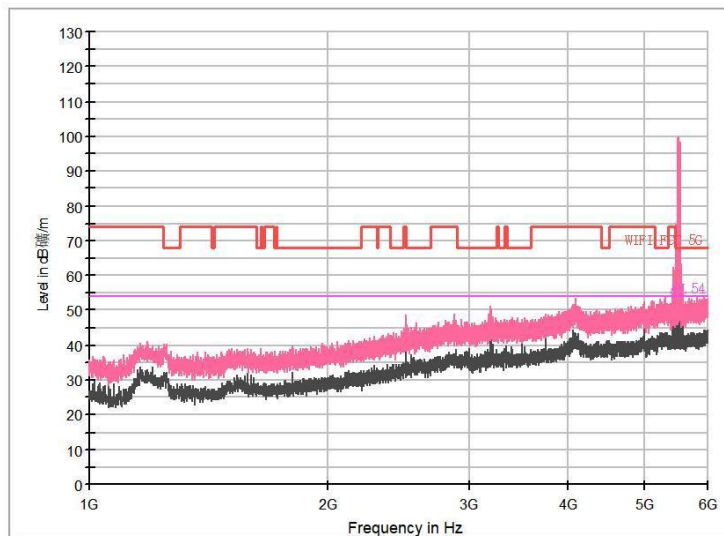

Frequency Range: 6GHz -18GHz
Detector: Av mode and PK mode
Modulation type: 802.11n(HT40)

Frequency Range: 18GHz -40GHz
Detector: Av mode and PK mode
Modulation type: 802.11n(HT40)

Full Spectrum

Frequency Range: 30MHz -1GHz
Detector: Av mode and PK mode
Test Mode: 802.11ac(VHT40)

Frequency Range: 1GHz -6GHz
Detector: Av mode and PK mode
Test Mode: 802.11ac(VHT40)

Full Spectrum

Frequency Range: 6GHz -18GHz
Detector: Av mode and PK mode
Test Mode: 802.11ac(VHT40)

Frequency Range: 18GHz -40GHz
Detector: Av mode and PK mode
Test Mode: 802.11ac(VHT40)

Full Spectrum

Frequency Range: 30MHz -1GHz
Detector: Av mode and PK mode
Test Mode: 802.11ax(HE 40)

Full Spectrum

Frequency Range: 1GHz -6GHz
Detector: Av mode and PK mode
Test Mode: 802.11ax(HE 40)

Full Spectrum