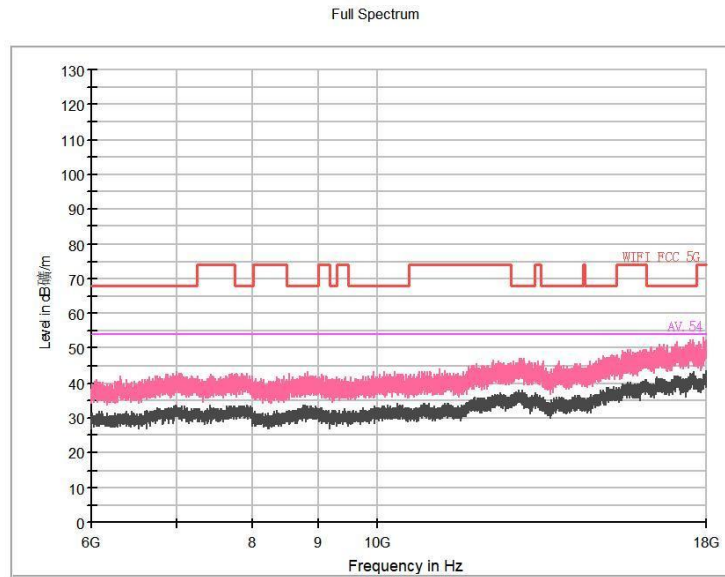

Full Spectrum

Frequency Range: 30MHz -1GHz
Detector: Av mode and PK mode
Test Mode: 802.11ax(HE20)

Full Spectrum

Frequency Range: 1GHz -6GHz
Detector: Av mode and PK mode
Test Mode: 802.11ax(HE20)

Frequency Range: 6GHz -18GHz
Detector: Av mode and PK mode
Test Mode: 802.11ax(HE20)

Frequency Range: 18GHz -40GHz
Detector: Av mode and PK mode
Test Mode: 802.11ax(HE20)

Carrier frequency (MHz): 5600
Channel No.:120

Full Spectrum

Frequency Range: 30MHz -1GHz
Detector: Av mode and PK mode
Modulation type: 802.11a