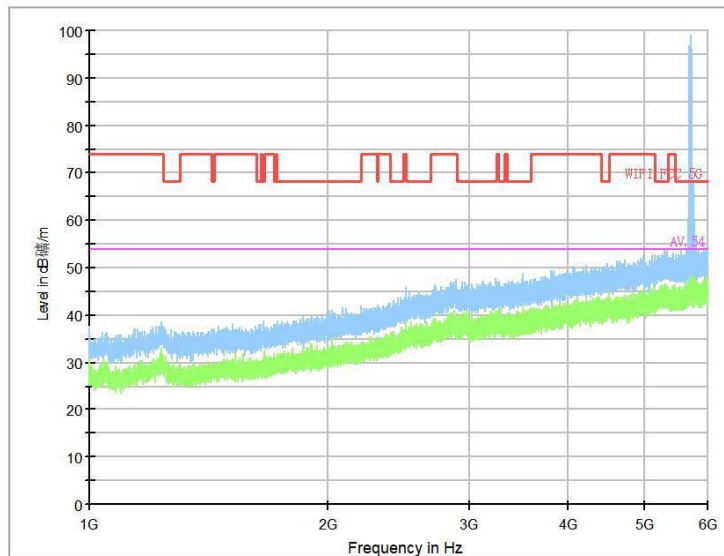

Full Spectrum

Frequency Range: 30MHz -1GHz
Detector: Av mode and PK mode
Modulation type: 802.11n(HT40)

Frequency Range: 1GHz -6GHz
Detector: Av mode and PK mode
Modulation type: 802.11n(HT40)

Full Spectrum

Frequency Range: 6GHz -18GHz
Detector: Av mode and PK mode
Modulation type: 802.11n(HT40)

Frequency Range: 18GHz -40GHz
Detector: Av mode and PK mode
Modulation type: 802.11n(HT40)

Full Spectrum

Frequency Range: 30MHz -1GHz
Detector: Av mode and PK mode
Test Mode: 802.11ac(VHT40)

Frequency Range: 1GHz -6GHz
Detector: Av mode and PK mode
Test Mode: 802.11ac(VHT40)

Full Spectrum

Frequency Range: 6GHz -18GHz
Detector: Av mode and PK mode
Test Mode: 802.11ac(VHT40)

Frequency Range: 18GHz -40GHz
Detector: Av mode and PK mode
Test Mode: 802.11ac(VHT40)