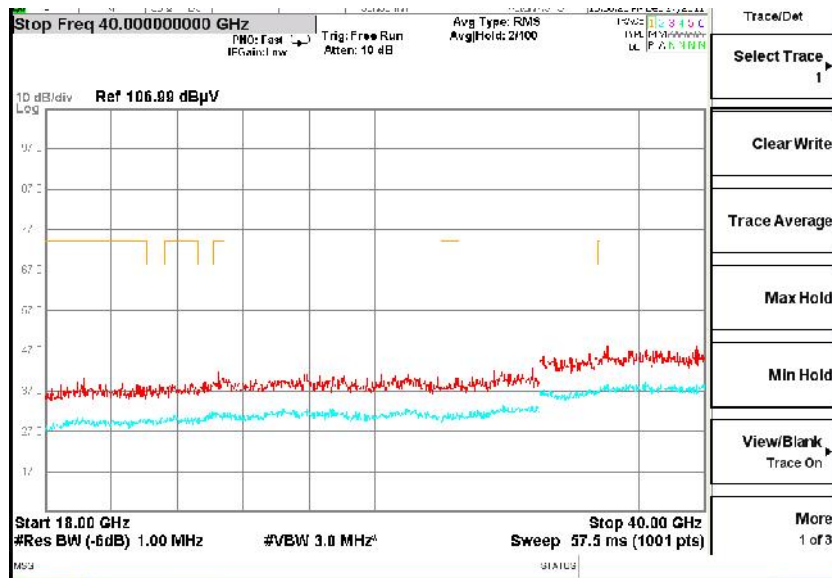

Frequency Range: 18GHz -40GHz
Detector: Av mode and PK mode
Test Mode: 802.11ac(VHT40)