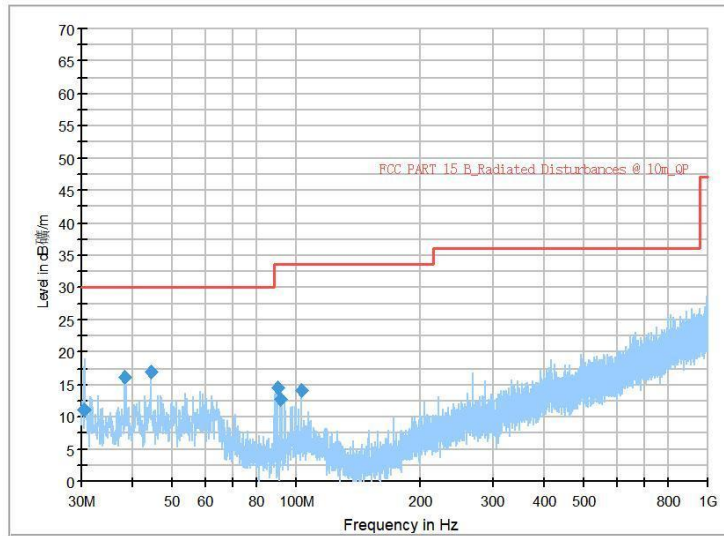

Full Spectrum

Frequency Range: 6GHz -18GHz
Detector: Av mode and PK mode
Modulation type: 802.11n(HT20)

Frequency Range: 18GHz -40GHz
Detector: Av mode and PK mode
Modulation type: 802.11n(HT20)

Full Spectrum

Frequency Range: 30MHz -1GHz
Detector: Av mode and PK mode
Test Mode: 802.11ac(VHT20)

Frequency Range: 1GHz -6GHz
Detector: Av mode and PK mode
Test Mode: 802.11ac(VHT20)

Full Spectrum

Frequency Range: 6GHz -18GHz
Detector: Av mode and PK mode
Test Mode: 802.11ac(VHT20)