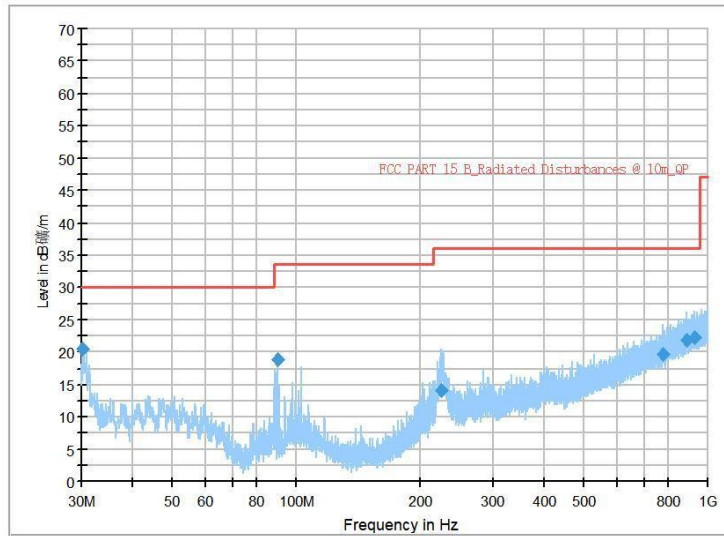

Full Spectrum

Frequency Range: 30MHz -1GHz
Detector: Av mode and PK mode
Test Mode: 802.11ax(HE20)

Full Spectrum

Frequency Range: 1GHz -6GHz
Detector: Av mode and PK mode
Test Mode: 802.11ax(HE20)

Frequency Range: 6GHz -18GHz
Detector: Av mode and PK mode
Test Mode: 802.11ax(HE20)

Frequency Range: 18GHz -40GHz
Detector: Av mode and PK mode
Test Mode: 802.11ax(HE20)

Carrier frequency (MHz): 5600
Channel No.:120

Full Spectrum

Frequency Range: 30MHz -1GHz
Detector: Av mode and PK mode
Modulation type: 802.11a