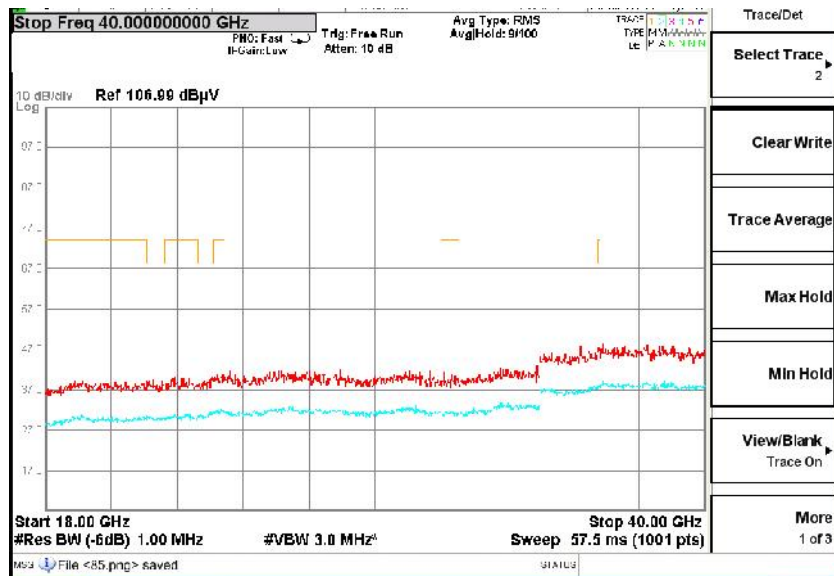

Frequency Range: 18GHz -40GHz
Detector: Av mode and PK mode
Test Mode: 802.11ax(HE20)

Carrier frequency (MHz): 5600
Channel No.:120

Full Spectrum

Frequency Range: 30MHz -1GHz
Detector: Av mode and PK mode
Modulation type: 802.11a

Frequency Range: 1GHz -6GHz
Detector: Av mode and PK mode
Modulation type: 802.11a

Full Spectrum

Frequency Range: 6GHz -18GHz
Detector: Av mode and PK mode
Modulation type: 802.11a

Frequency Range: 18GHz -40GHz
Detector: Av mode and PK mode
Modulation type: 802.11a