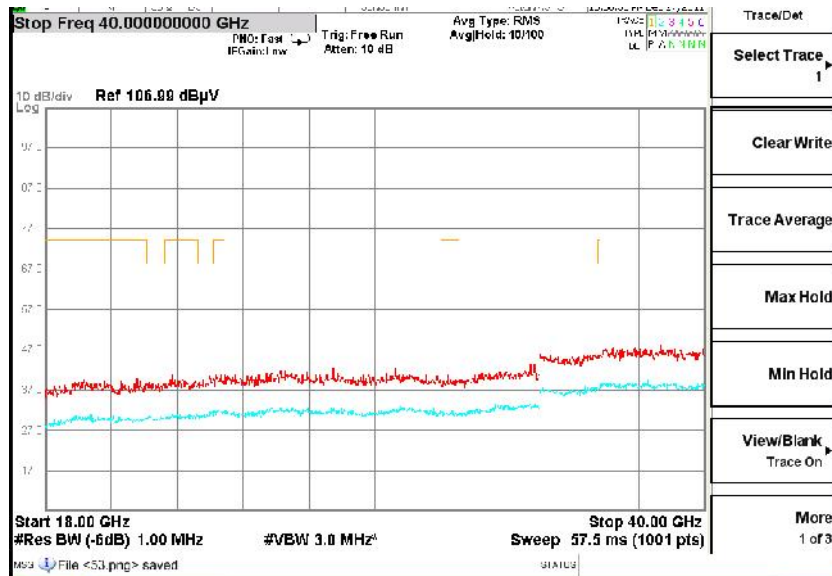

Frequency Range: 18GHz -40GHz
Detector: Av mode and PK mode
Modulation type: 802.11n(HT40)