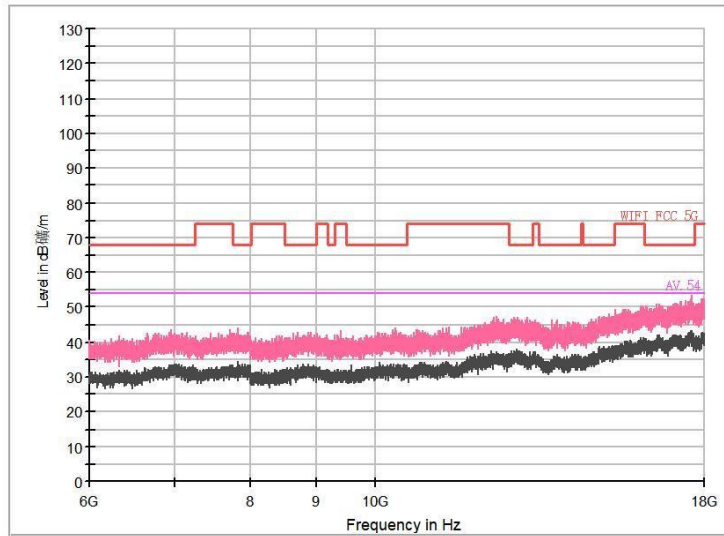

Frequency Range: 6GHz -18GHz
Detector: Av mode and PK mode
Test Mode: 802.11ax(HE20)

Frequency Range: 18GHz -40GHz
Detector: Av mode and PK mode
Test Mode: 802.11ax(HE20)

Carrier frequency (MHz): 5700
Channel No.:140

Full Spectrum

Frequency Range: 30MHz -1GHz
Detector: Av mode and PK mode
Modulation type: 802.11a

Frequency Range: 1GHz -6GHz
Detector: Av mode and PK mode
Modulation type: 802.11a

Full Spectrum

Frequency Range: 6GHz -18GHz
Detector: Av mode and PK mode
Modulation type: 802.11a

Frequency Range: 18GHz -40GHz
Detector: Av mode and PK mode
Modulation type: 802.11a

Full Spectrum

Frequency Range: 30MHz -1GHz
Detector: Av mode and PK mode
Modulation type: 802.11n(HT20)

Frequency Range: 1GHz -6GHz
Detector: Av mode and PK mode
Modulation type: 802.11n(HT20)

Full Spectrum

Frequency Range: 6GHz -18GHz
Detector: Av mode and PK mode
Modulation type: 802.11n(HT20)

Frequency Range: 18GHz -40GHz
Detector: Av mode and PK mode
Modulation type: 802.11n(HT20)

Full Spectrum