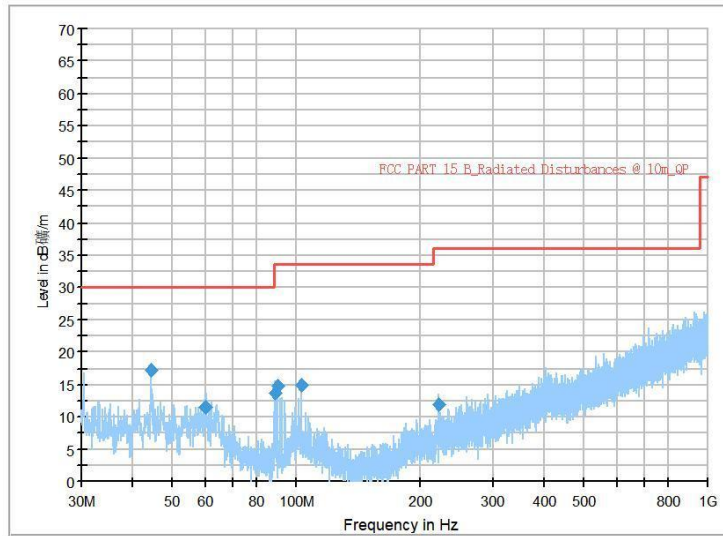

Full Spectrum

Frequency Range: 30MHz -1GHz
Detector: Av mode and PK mode
Test Mode: 802.11ac(VHT80)