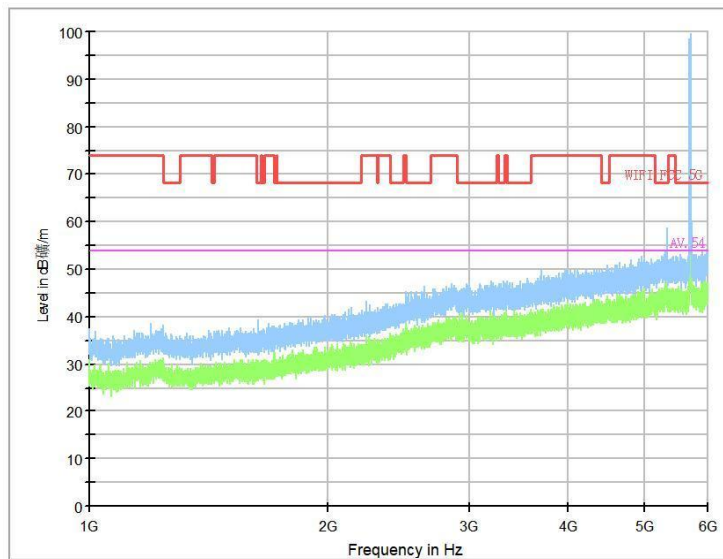

Frequency Range: 6GHz -18GHz
Detector: Av mode and PK mode
Test Mode: 802.11ax(HE20)

Frequency Range: 18GHz -40GHz
Detector: Av mode and PK mode
Test Mode: 802.11ax(HE20)

Carrier frequency (MHz): 5700
Channel No.:140

Full Spectrum

Frequency Range: 30MHz -1GHz
Detector: Av mode and PK mode
Modulation type: 802.11a

Frequency Range: 1GHz -6GHz
Detector: Av mode and PK mode
Modulation type: 802.11a

Full Spectrum

Frequency Range: 6GHz -18GHz
Detector: Av mode and PK mode
Modulation type: 802.11a