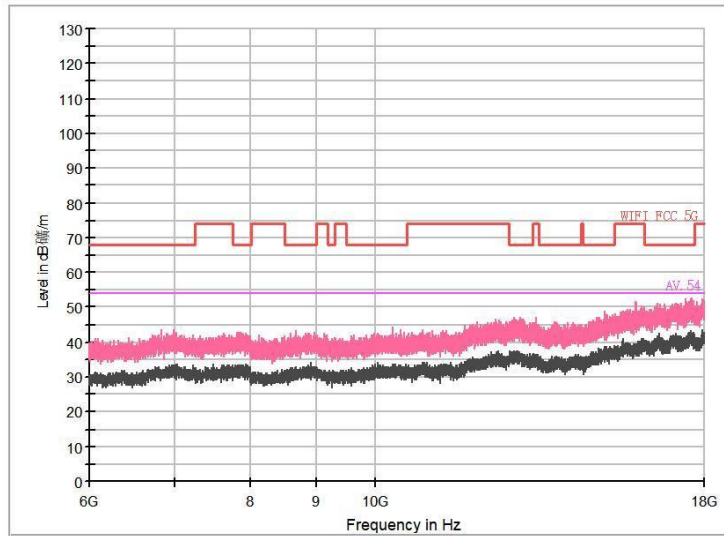

Frequency Range: 18GHz -40GHz
Detector: Av mode and PK mode
Modulation type: 802.11a

Full Spectrum

Frequency Range: 30MHz -1GHz
Detector: Av mode and PK mode
Modulation type: 802.11n(HT20)

Frequency Range: 1GHz -6GHz
Detector: Av mode and PK mode
Modulation type: 802.11n(HT20)

Full Spectrum

Frequency Range: 6GHz -18GHz
Detector: Av mode and PK mode
Modulation type: 802.11n(HT20)

Frequency Range: 18GHz -40GHz
Detector: Av mode and PK mode
Modulation type: 802.11n(HT20)

Full Spectrum

Frequency Range: 30MHz -1GHz
Detector: Av mode and PK mode
Test Mode: 802.11ac(VHT20)

Frequency Range: 1GHz -6GHz
Detector: Av mode and PK mode
Test Mode: 802.11ac(VHT20)

Full Spectrum

Frequency Range: 6GHz -18GHz
Detector: Av mode and PK mode
Test Mode: 802.11ac(VHT20)