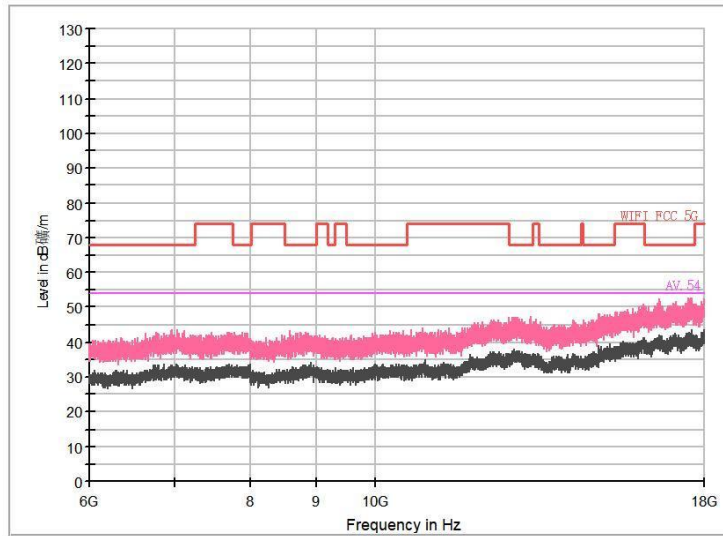

Frequency Range: 1GHz -6GHz
Detector: Av mode and PK mode
Modulation type: 802.11a

Full Spectrum

Frequency Range: 6GHz -18GHz
Detector: Av mode and PK mode
Modulation type: 802.11a

Frequency Range: 18GHz -40GHz
Detector: Av mode and PK mode
Modulation type: 802.11a

Full Spectrum

Frequency Range: 30MHz -1GHz
Detector: Av mode and PK mode
Modulation type: 802.11n(HT20)

Frequency Range: 1GHz -6GHz
Detector: Av mode and PK mode
Modulation type: 802.11n(HT20)

Full Spectrum

Frequency Range: 6GHz -18GHz
Detector: Av mode and PK mode
Modulation type: 802.11n(HT20)

Frequency Range: 18GHz -40GHz
Detector: Av mode and PK mode
Modulation type: 802.11n(HT20)

Full Spectrum

Frequency Range: 30MHz -1GHz
Detector: Av mode and PK mode
Test Mode: 802.11ac(VHT20)

Frequency Range: 1GHz -6GHz
Detector: Av mode and PK mode
Test Mode: 802.11ac(VHT20)

Full Spectrum

Frequency Range: 6GHz -18GHz
Detector: Av mode and PK mode
Test Mode: 802.11ac(VHT20)

Frequency Range: 18GHz -40GHz
Detector: Av mode and PK mode
Test Mode: 802.11ac(VHT20)