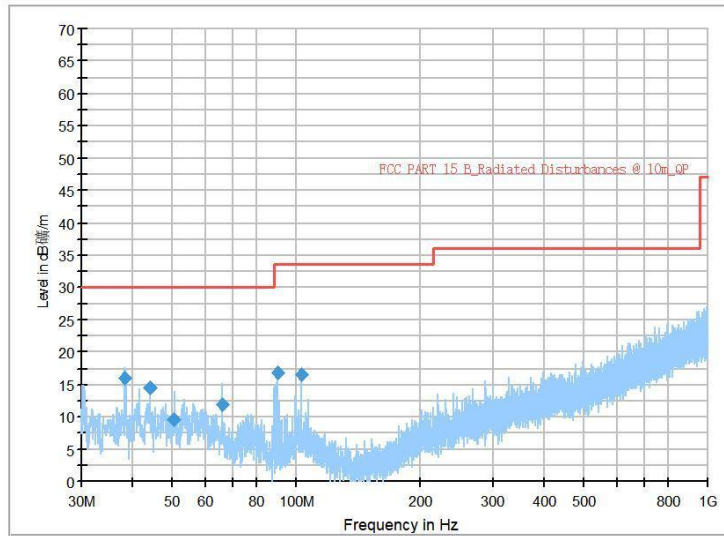

Frequency Range: 6GHz -18GHz
Detector: Av mode and PK mode
Test Mode: 802.11ax(HE 40)

Frequency Range: 18GHz -40GHz
Detector: Av mode and PK mode
Test Mode: 802.11ax(HE40)

Carrier frequency (MHz): 5590

Channel No.:118

Full Spectrum

Frequency Range: 30MHz -1GHz
Detector: Av mode and PK mode
Modulation type: 802.11n(HT40)

Frequency Range: 1GHz -6GHz
Detector: Av mode and PK mode
Modulation type: 802.11n(HT40)

Full Spectrum