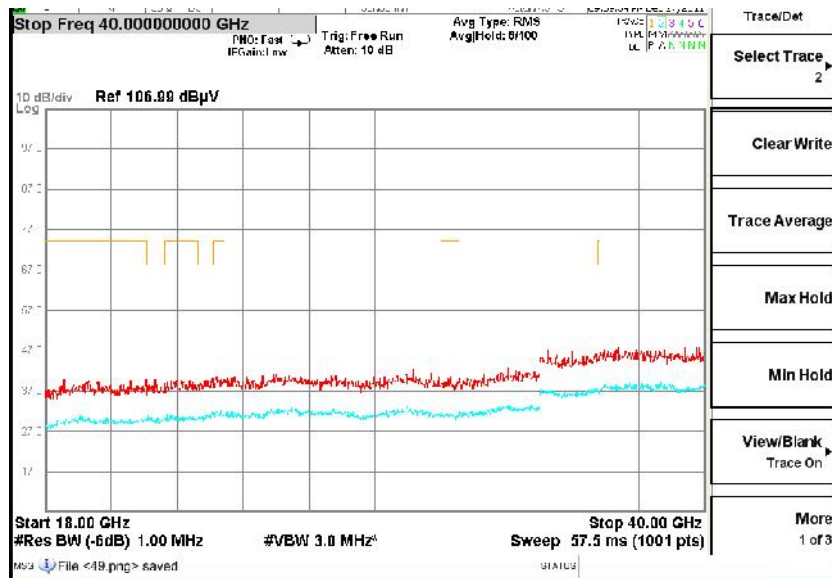

Frequency Range: 18GHz -40GHz
Detector: Av mode and PK mode
Test Mode: 802.11ax(HE20)