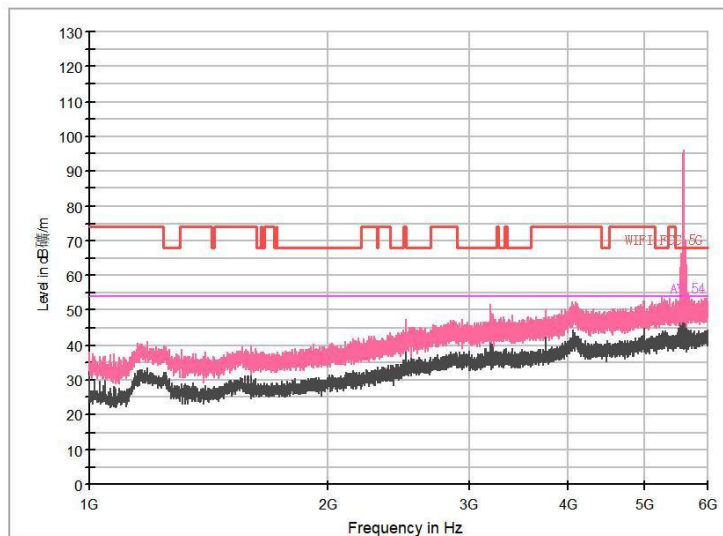

Frequency Range: 6GHz -18GHz
Detector: Av mode and PK mode
Modulation type: 802.11n(HT40)

Frequency Range: 18GHz -40GHz
Detector: Av mode and PK mode
Modulation type: 802.11n(HT40)

Full Spectrum

Frequency Range: 30MHz -1GHz
Detector: Av mode and PK mode
Test Mode: 802.11ac(VHT40)

Frequency Range: 1GHz -6GHz
Detector: Av mode and PK mode
Test Mode: 802.11ac(VHT40)

Full Spectrum

Frequency Range: 6GHz -18GHz
Detector: Av mode and PK mode
Test Mode: 802.11ac(VHT40)

Frequency Range: 18GHz -40GHz
Detector: Av mode and PK mode
Test Mode: 802.11ac(VHT40)

Full Spectrum

Frequency Range: 30MHz -1GHz
Detector: Av mode and PK mode
Test Mode: 802.11ax(HE 40)

Full Spectrum

Frequency Range: 1GHz -6GHz
Detector: Av mode and PK mode
Test Mode: 802.11ax(HE 40)

Full Spectrum