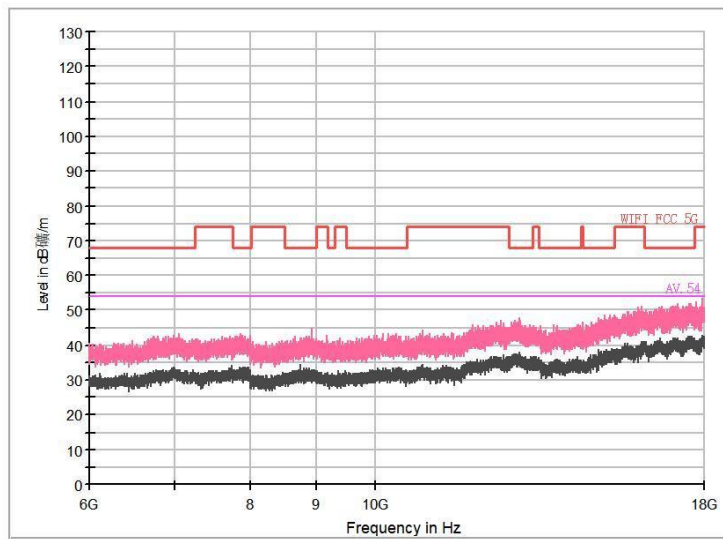

Frequency Range: 30MHz -1GHz
Detector: Av mode and PK mode
Test Mode: 802.11ac(VHT20)

Frequency Range: 1GHz -6GHz
Detector: Av mode and PK mode
Test Mode: 802.11ac(VHT20)

Full Spectrum

Frequency Range: 6GHz -18GHz
Detector: Av mode and PK mode
Test Mode: 802.11ac(VHT20)

Frequency Range: 18GHz -40GHz
Detector: Av mode and PK mode
Test Mode: 802.11ac(VHT20)

Full Spectrum

Frequency Range: 30MHz -1GHz
Detector: Av mode and PK mode
Test Mode: 802.11ax(HE20)

Full Spectrum

Frequency Range: 1GHz -6GHz
Detector: Av mode and PK mode
Test Mode: 802.11ax(HE20)

Full Spectrum

Frequency Range: 6GHz -18GHz
Detector: Av mode and PK mode
Test Mode: 802.11ax(HE20)

Frequency Range: 18GHz -40GHz
Detector: Av mode and PK mode
Test Mode: 802.11ax(HE20)

Carrier frequency (MHz): 5510
Channel No.:102