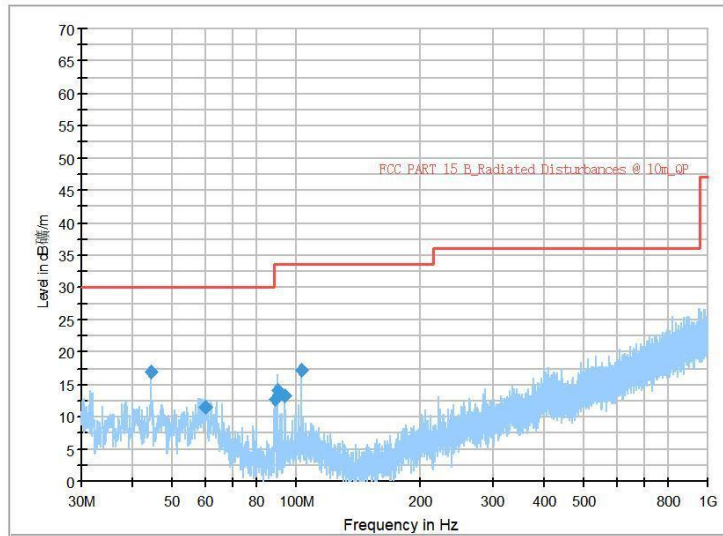

Full Spectrum

Frequency Range: 30MHz -1GHz
Detector: Av mode and PK mode
Modulation type: 802.11n(HT40)

Frequency Range: 1GHz -6GHz
Detector: Av mode and PK mode
Modulation type: 802.11n(HT40)

Full Spectrum

Frequency Range: 6GHz -18GHz
Detector: Av mode and PK mode
Modulation type: 802.11n(HT40)

Frequency Range: 18GHz -40GHz
Detector: Av mode and PK mode
Modulation type: 802.11n(HT40)

Full Spectrum

Frequency Range: 30MHz -1GHz
Detector: Av mode and PK mode
Test Mode: 802.11ac(VHT40)