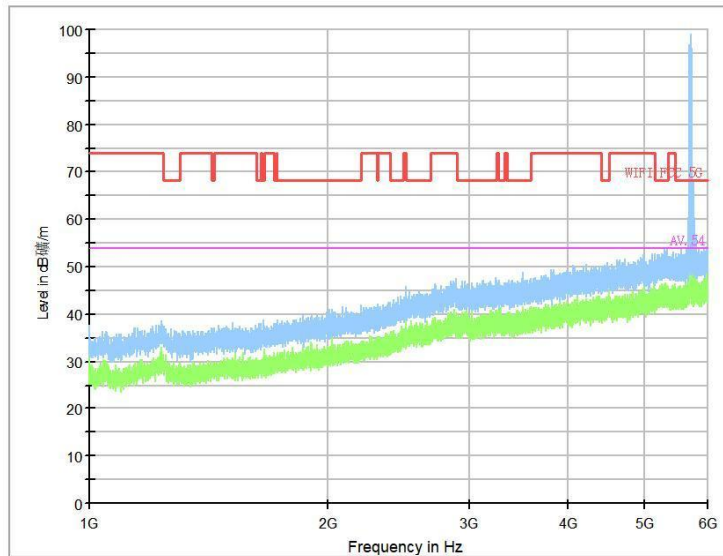

Full Spectrum

Frequency Range: 30MHz -1GHz
Detector: Av mode and PK mode
Test Mode: 802.11ax(HE 40)

Full Spectrum

Frequency Range: 1GHz -6GHz
Detector: Av mode and PK mode
Test Mode: 802.11ax(HE 40)

Full Spectrum

Frequency Range: 6GHz -18GHz
Detector: Av mode and PK mode
Test Mode: 802.11ax(HE 40)

Frequency Range: 18GHz -40GHz
Detector: Av mode and PK mode
Test Mode: 802. ax(HE 40)

Carrier frequency (MHz): 5710
Channel No.:142

Full Spectrum

Frequency Range: 30MHz -1GHz
Detector: Av mode and PK mode
Modulation type: 802.11n(HT40)

Frequency Range: 1GHz -6GHz
Detector: Av mode and PK mode
Modulation type: 802.11n(HT40)

Full Spectrum