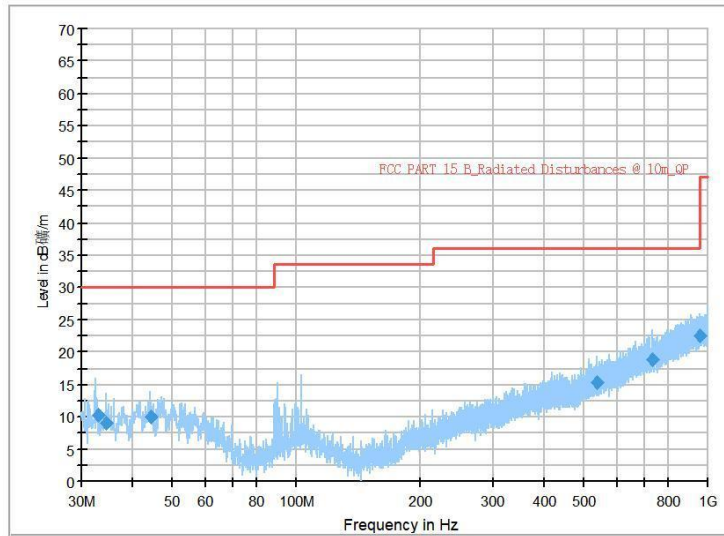

Frequency Range: 1GHz -6GHz
Detector: Av mode and PK mode
Test Mode: 802.11ac(VHT40)

Full Spectrum

Frequency Range: 6GHz -18GHz
Detector: Av mode and PK mode
Test Mode: 802.11ac(VHT40)

Frequency Range: 18GHz -40GHz
Detector: Av mode and PK mode
Test Mode: 802.11ac(VHT40)

Full Spectrum

Frequency Range: 30MHz -1GHz
Detector: Av mode and PK mode
Test Mode: 802.11ax(HE 40)

Full Spectrum

Frequency Range: 1GHz -6GHz
Detector: Av mode and PK mode
Test Mode: 802.11ax(HE 40)

Full Spectrum