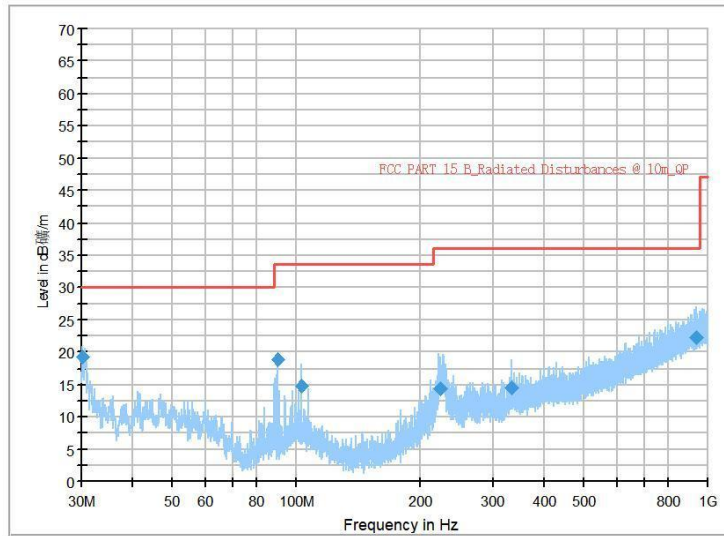

Frequency Range: 1GHz -6GHz
Detector: Av mode and PK mode
Test Mode: 802.11ac(VHT20)

Full Spectrum

Frequency Range: 6GHz -18GHz
Detector: Av mode and PK mode
Test Mode: 802.11ac(VHT20)

Frequency Range: 18GHz -40GHz
Detector: Av mode and PK mode
Test Mode: 802.11ac(VHT20)

Full Spectrum

Frequency Range: 30MHz -1GHz
Detector: Av mode and PK mode
Test Mode: 802.11ax(HE20)

Full Spectrum

Frequency Range: 1GHz -6GHz
Detector: Av mode and PK mode
Test Mode: 802.11ax(HE20)

Full Spectrum