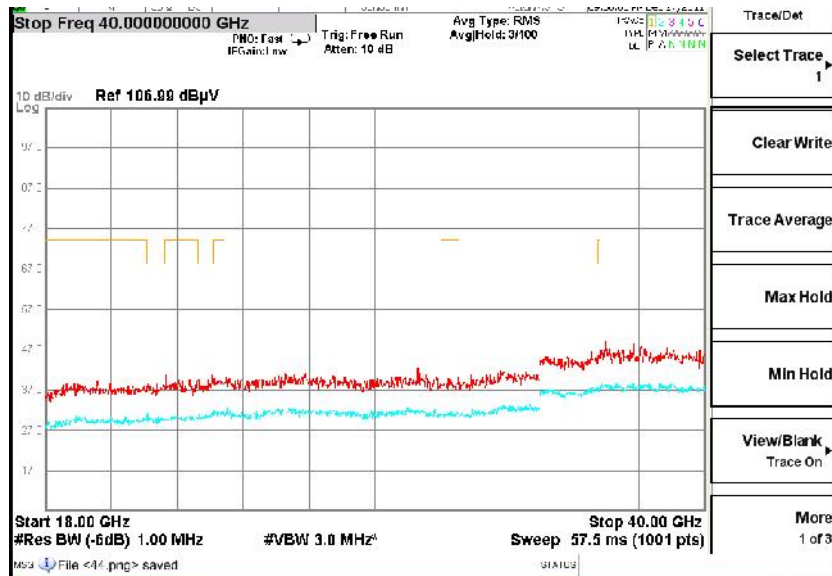

Frequency Range: 18GHz -40GHz
Detector: Av mode and PK mode
Test Mode: 802.11ac(VHT20)