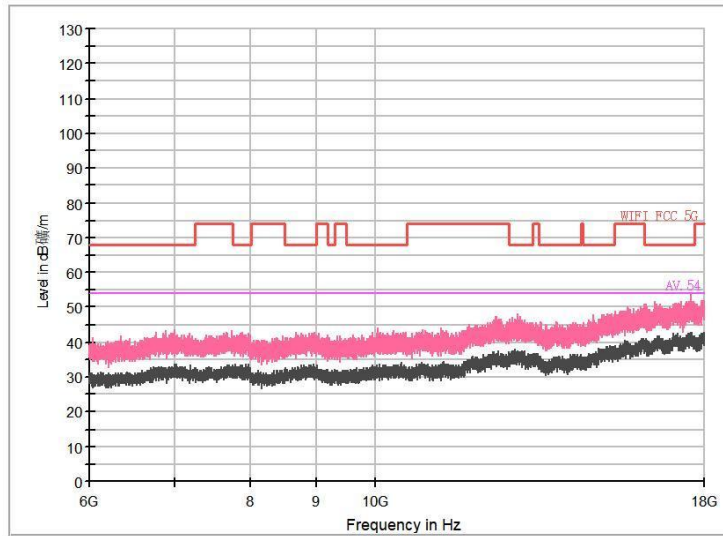

Full Spectrum

Frequency Range: 30MHz -1GHz
Detector: Av mode and PK mode
Modulation type: 802.11n(HT40)

Frequency Range: 1GHz -6GHz
Detector: Av mode and PK mode
Modulation type: 802.11n(HT40)

Full Spectrum

Frequency Range: 6GHz -18GHz
Detector: Av mode and PK mode
Modulation type: 802.11n(HT40)

Frequency Range: 18GHz -40GHz
Detector: Av mode and PK mode
Modulation type: 802.11n(HT40)

Full Spectrum

Frequency Range: 30MHz -1GHz
Detector: Av mode and PK mode
Test Mode: 802.11ac(VHT40)

Frequency Range: 1GHz -6GHz
Detector: Av mode and PK mode
Test Mode: 802.11ac(VHT40)

Full Spectrum

Frequency Range: 6GHz -18GHz
Detector: Av mode and PK mode
Test Mode: 802.11ac(VHT40)

Frequency Range: 18GHz -40GHz
Detector: Av mode and PK mode
Test Mode: 802.11ac(VHT40)