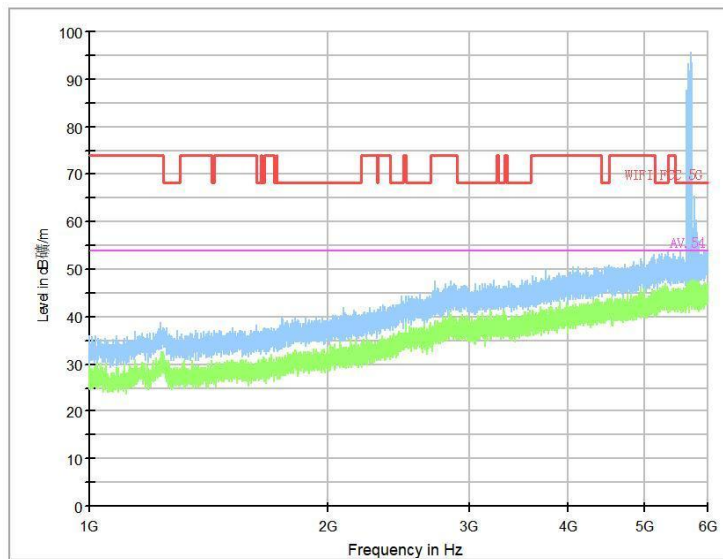

Frequency Range: 18GHz -40GHz
Detector: Av mode and PK mode
Test Mode: 802.11ac(VHT80)

Full Spectrum

Frequency Range: 30MHz -1GHz
Detector: Av mode and PK mode
Test Mode: 802.11ax(HE80)

Frequency Range: 1GHz -6GHz
Detector: Av mode and PK mode
Test Mode: 802.11ax(HE80)

Full Spectrum

Frequency Range: 6GHz -18GHz
Detector: Av mode and PK mode
Test Mode: 802.11ax(HE80)

Frequency Range: 18GHz -40GHz
Detector: Av mode and PK mode
Test Mode: 802.11ax(HE80)

Carrier frequency (MHz): 5690
Channel No.:138

Full Spectrum

Frequency Range: 30MHz -1GHz
Detector: Av mode and PK mode
Test Mode: 802.11ac(VHT80)

Frequency Range: 1GHz -6GHz
Detector: Av mode and PK mode
Test Mode: 802.11ac(VHT80)

Full Spectrum

Frequency Range: 6GHz -18GHz
Detector: Av mode and PK mode
Test Mode: 802.11ac(VHT80)