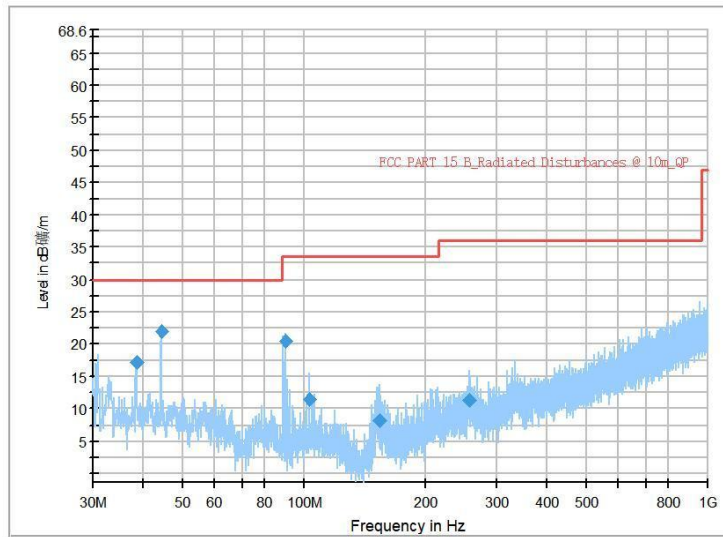

Carrier frequency (MHz): 5700
Channel No.:140

Full Spectrum

Frequency Range: 30MHz -1GHz
Detector: Av mode and PK mode
Modulation type: 802.11a