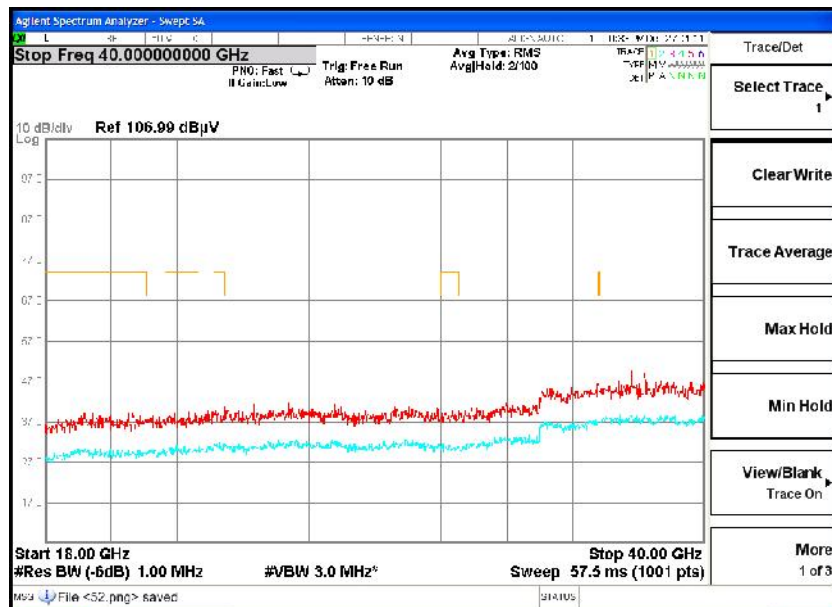

Frequency Range: 18GHz -40GHz
Detector: Av mode and PK mode
Test Mode: 802.11ax(HE40)

Carrier frequency (MHz): 5590