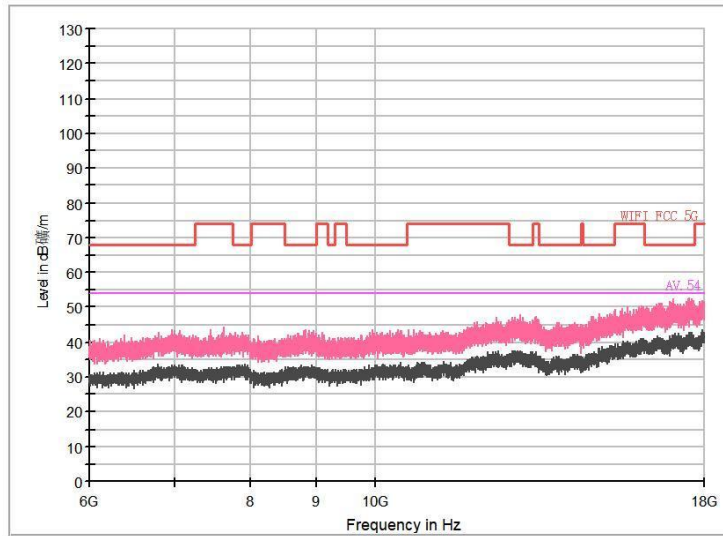

Frequency Range: 6GHz -18GHz
Detector: Av mode and PK mode
Test Mode: 802.11ax(HE 40)

Frequency Range: 18GHz -40GHz
Detector: Av mode and PK mode
Test Mode: 802.11ax(HE40)

Carrier frequency (MHz): 5530
Channel No.:106

Full Spectrum

Frequency Range: 30MHz -1GHz
Detector: Av mode and PK mode
Test Mode: 802.11ac(VHT80)

Frequency Range: 1GHz -6GHz
Detector: Av mode and PK mode
Test Mode: 802.11ac(VHT80)

Full Spectrum

Frequency Range: 6GHz -18GHz
Detector: Av mode and PK mode
Test Mode: 802.11ac(VHT80)

Frequency Range: 18GHz -40GHz
Detector: Av mode and PK mode
Test Mode: 802.11ac(VHT80)

Full Spectrum

Frequency Range: 30MHz -1GHz
Detector: Av mode and PK mode
Test Mode: 802.11ax(HE80)

Frequency Range: 1GHz -6GHz
Detector: Av mode and PK mode
Test Mode: 802.11ax(HE80)

Full Spectrum

Frequency Range: 6GHz -18GHz
Detector: Av mode and PK mode
Test Mode: 802.11ax(HE80)

Frequency Range: 18GHz -40GHz
Detector: Av mode and PK mode
Test Mode: 802.11ax(HE80)

Carrier frequency (MHz): 5610
Channel No.:122