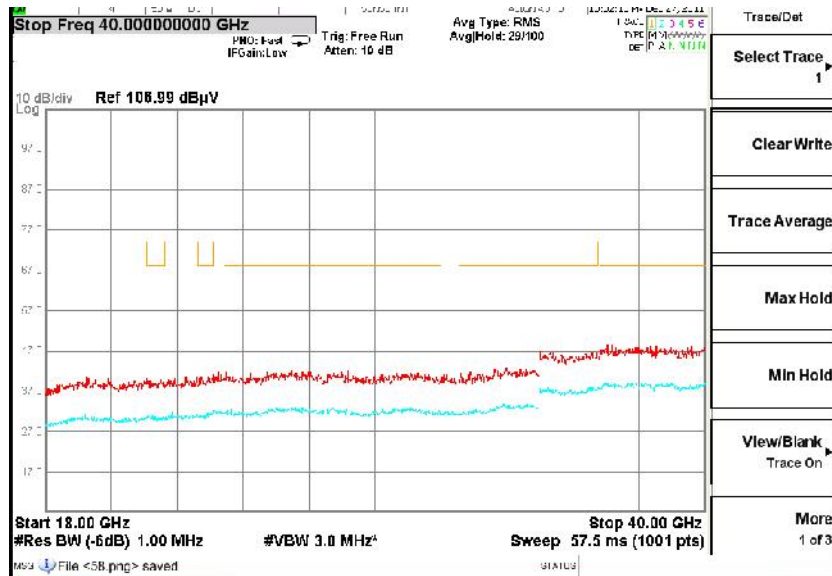

Full Spectrum

Frequency Range: 30MHz -1GHz
Detector: Av mode and PK mode
Test Mode: 802.11ax(HE 40)

Full Spectrum

Frequency Range: 1GHz -6GHz
Detector: Av mode and PK mode
Test Mode: 802.11ax(HE 40)

Full Spectrum

Frequency Range: 6GHz -18GHz
Detector: Av mode and PK mode
Test Mode: 802.11ax(HE 40)

Frequency Range: 18GHz -40GHz
Detector: Av mode and PK mode
Test Mode: 802.11ax(HE40)

Carrier frequency (MHz): 5530
Channel No.:106