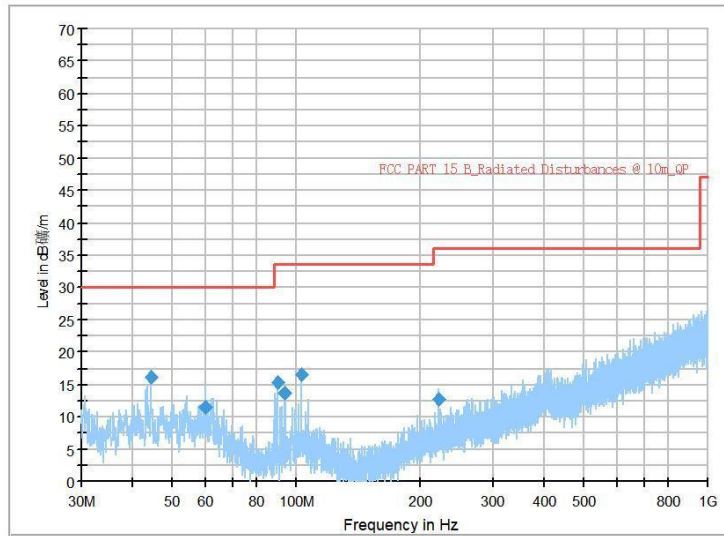

Frequency Range: 6GHz -18GHz
Detector: Av mode and PK mode
Test Mode: 802.11ax(HE 40)

Frequency Range: 18GHz -40GHz
Detector: Av mode and PK mode
Test Mode: 802. ax(HE 40)

Carrier frequency (MHz): 5710
Channel No.:142

Full Spectrum

Frequency Range: 30MHz -1GHz
Detector: Av mode and PK mode
Modulation type: 802.11n(HT40)

Frequency Range: 1GHz -6GHz
Detector: Av mode and PK mode
Modulation type: 802.11n(HT40)

Full Spectrum

Frequency Range: 6GHz -18GHz
Detector: Av mode and PK mode
Modulation type: 802.11n(HT40)

Frequency Range: 18GHz -40GHz
Detector: Av mode and PK mode
Modulation type: 802.11n(HT40)

Full Spectrum

Frequency Range: 30MHz -1GHz
Detector: Av mode and PK mode
Test Mode: 802.11ac(VHT40)