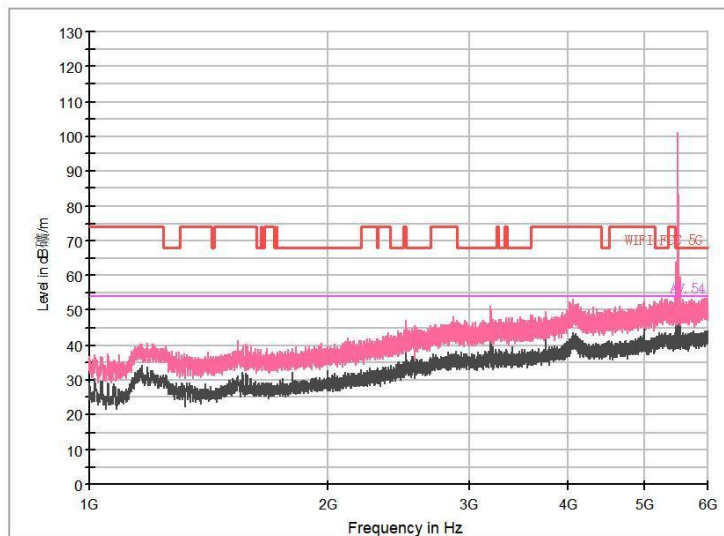

Full Spectrum

Frequency Range: 30MHz -1GHz
Detector: Av mode and PK mode
Test Mode: 802.11ax(HE20)

Full Spectrum

Frequency Range: 1GHz -6GHz
Detector: Av mode and PK mode
Test Mode: 802.11ax(HE20)

Frequency Range: 6GHz -18GHz
Detector: Av mode and PK mode
Test Mode: 802.11ax(HE20)

Frequency Range: 18GHz -40GHz
Detector: Av mode and PK mode
Test Mode: 802.11ax(HE20)

Carrier frequency (MHz): 5600
Channel No.:120

Full Spectrum

Frequency Range: 30MHz -1GHz
Detector: Av mode and PK mode
Modulation type: 802.11a