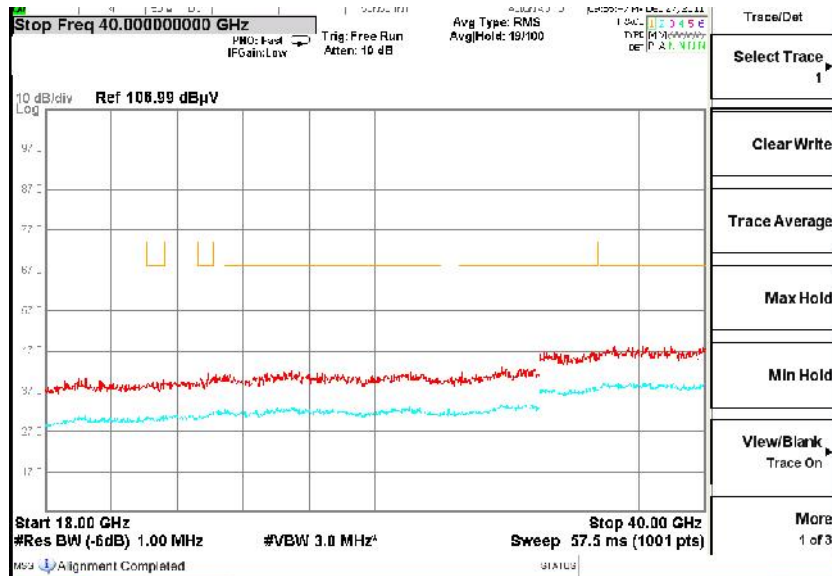

Frequency Range: 18GHz -40GHz
Detector: Av mode and PK mode
Modulation type: 802.11n(HT20)