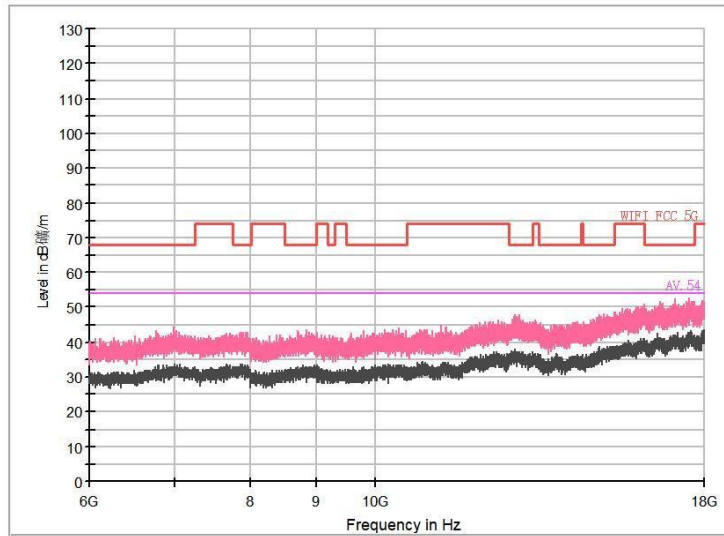

Full Spectrum

Frequency Range: 6GHz -18GHz
Detector: Av mode and PK mode
Test Mode: 802.11ax(HE20)

Frequency Range: 18GHz -40GHz
Detector: Av mode and PK mode
Test Mode: 802.11ax(HE20)

Carrier frequency (MHz): 5510
Channel No.:102

Full Spectrum

Frequency Range: 30MHz -1GHz
Detector: Av mode and PK mode
Modulation type: 802.11n(HT40)

Frequency Range: 1GHz -6GHz
Detector: Av mode and PK mode
Modulation type: 802.11n(HT40)

Full Spectrum

Frequency Range: 6GHz -18GHz
Detector: Av mode and PK mode
Modulation type: 802.11n(HT40)

Frequency Range: 18GHz -40GHz
Detector: Av mode and PK mode
Modulation type: 802.11n(HT40)

Full Spectrum

Frequency Range: 30MHz -1GHz
Detector: Av mode and PK mode
Test Mode: 802.11ac(VHT40)