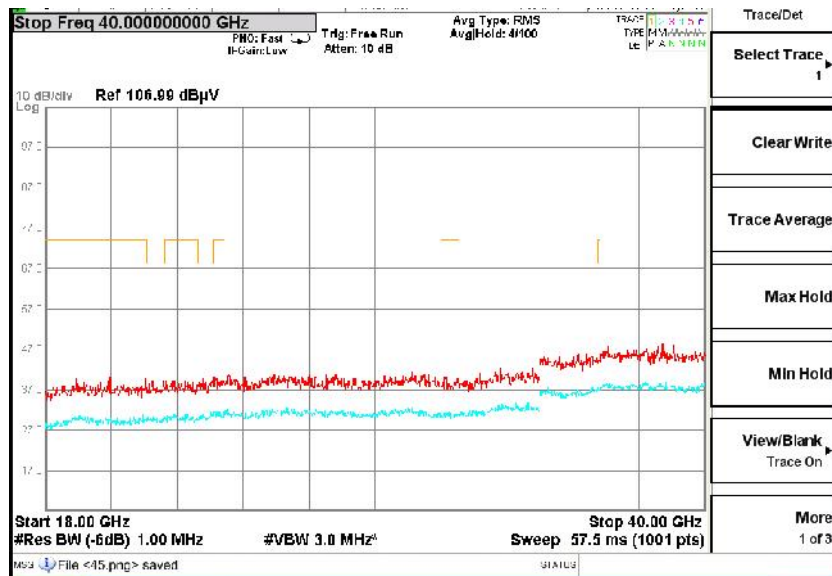

Frequency Range: 18GHz -40GHz
Detector: Av mode and PK mode
Test Mode: 802.11ax(HE20)