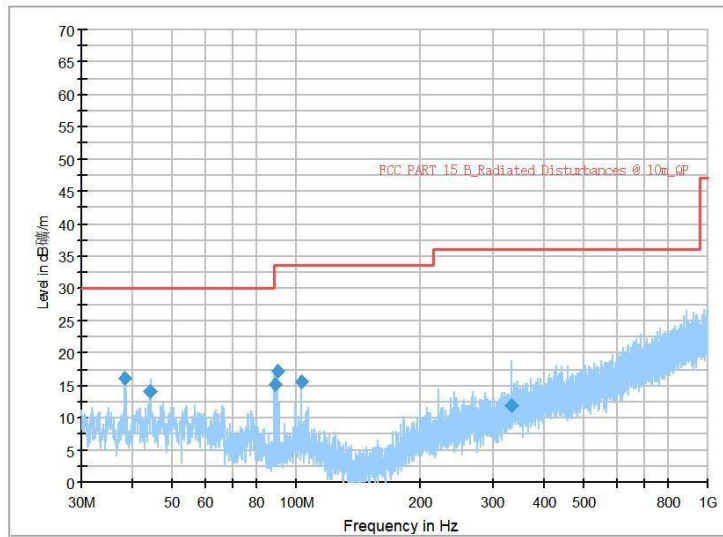

Frequency Range: 18GHz -40GHz
Detector: Av mode and PK mode
Test Mode: 802.11ac(VHT20)

Full Spectrum

Frequency Range: 30MHz -1GHz
Detector: Av mode and PK mode
Test Mode: 802.11ax(HE20)

Full Spectrum

Frequency Range: 1GHz -6GHz
Detector: Av mode and PK mode
Test Mode: 802.11ax(HE20)

Full Spectrum

Frequency Range: 6GHz -18GHz
Detector: Av mode and PK mode
Test Mode: 802.11ax(HE20)

Frequency Range: 18GHz -40GHz
Detector: Av mode and PK mode
Test Mode: 802.11ax(HE20)

Carrier frequency (MHz): 5510
Channel No.:102

Full Spectrum

Frequency Range: 30MHz -1GHz
Detector: Av mode and PK mode
Modulation type: 802.11n(HT40)

Frequency Range: 1GHz -6GHz
Detector: Av mode and PK mode
Modulation type: 802.11n(HT40)

Full Spectrum