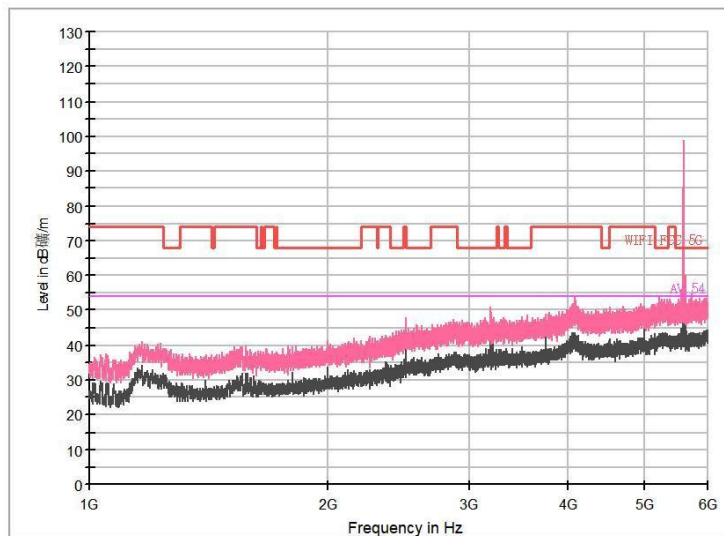

Frequency Range: 6GHz -18GHz
Detector: Av mode and PK mode
Modulation type: 802.11n(HT20)

Frequency Range: 18GHz -40GHz
Detector: Av mode and PK mode
Modulation type: 802.11n(HT20)

Full Spectrum

Frequency Range: 30MHz -1GHz
Detector: Av mode and PK mode
Test Mode: 802.11ac(VHT20)

Frequency Range: 1GHz -6GHz
Detector: Av mode and PK mode
Test Mode: 802.11ac(VHT20)

Full Spectrum

Frequency Range: 6GHz -18GHz
Detector: Av mode and PK mode
Test Mode: 802.11ac(VHT20)

Frequency Range: 18GHz -40GHz
Detector: Av mode and PK mode
Test Mode: 802.11ac(VHT20)

Full Spectrum

Frequency Range: 30MHz -1GHz
Detector: Av mode and PK mode
Test Mode: 802.11ax(HE20)

Full Spectrum

Frequency Range: 1GHz -6GHz
Detector: Av mode and PK mode
Test Mode: 802.11ax(HE20)

Full Spectrum