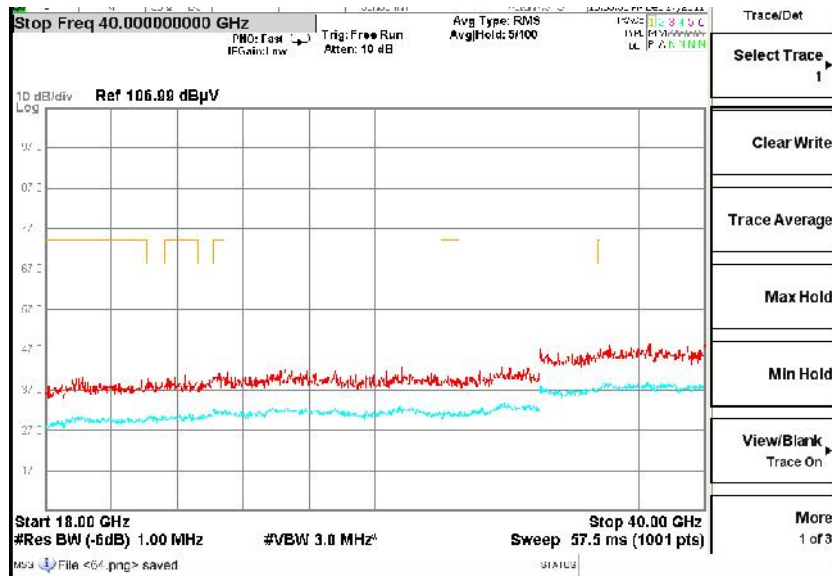

Full Spectrum

Frequency Range: 30MHz -1GHz
Detector: Av mode and PK mode
Test Mode: 802.11ac(VHT80)

Frequency Range: 1GHz -6GHz
Detector: Av mode and PK mode
Test Mode: 802.11ac(VHT80)

Full Spectrum

Frequency Range: 6GHz -18GHz
Detector: Av mode and PK mode
Test Mode: 802.11ac(VHT80)

Frequency Range: 18GHz -40GHz
Detector: Av mode and PK mode
Test Mode: 802.11ac(VHT80)

Full Spectrum

Frequency Range: 30MHz -1GHz
Detector: Av mode and PK mode
Test Mode: 802.11ax(HE80)

Frequency Range: 1GHz -6GHz
Detector: Av mode and PK mode
Test Mode: 802.11ax(HE80)

Full Spectrum

Frequency Range: 6GHz -18GHz
Detector: Av mode and PK mode
Test Mode: 802.11ax(HE80)

Frequency Range: 18GHz -40GHz
Detector: Av mode and PK mode
Test Mode: 802.11ax(HE80)

Carrier frequency (MHz): 5745
 Channel No.:149