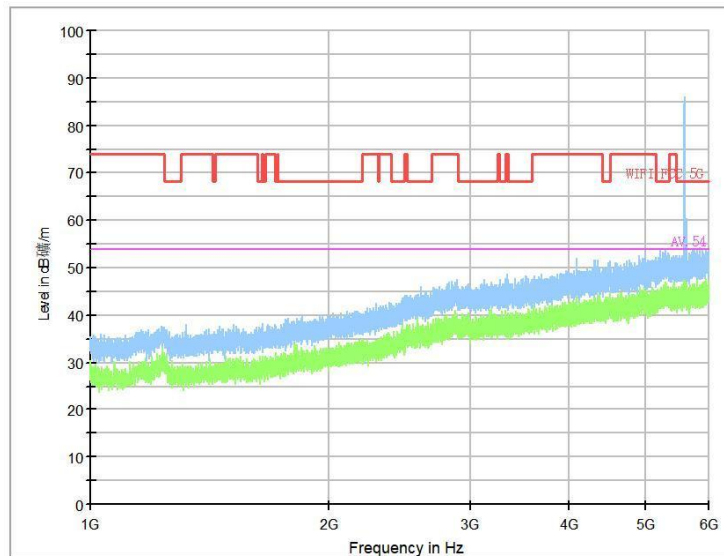

Full Spectrum

Frequency Range: 30MHz -1GHz
Detector: Av mode and PK mode
Test Mode: 802.11ax(HE 40)

Full Spectrum

Frequency Range: 1GHz -6GHz
Detector: Av mode and PK mode
Test Mode: 802.11ax(HE 40)

Full Spectrum

Frequency Range: 6GHz -18GHz
Detector: Av mode and PK mode
Test Mode: 802.11ax(HE 40)

Frequency Range: 18GHz -40GHz
Detector: Av mode and PK mode
Test Mode: 802.11ax(HE40)

Carrier frequency (MHz): 5590

Channel No.:118

Full Spectrum

Frequency Range: 30MHz -1GHz
Detector: Av mode and PK mode
Modulation type: 802.11n(HT40)

Frequency Range: 1GHz -6GHz
Detector: Av mode and PK mode
Modulation type: 802.11n(HT40)

Full Spectrum