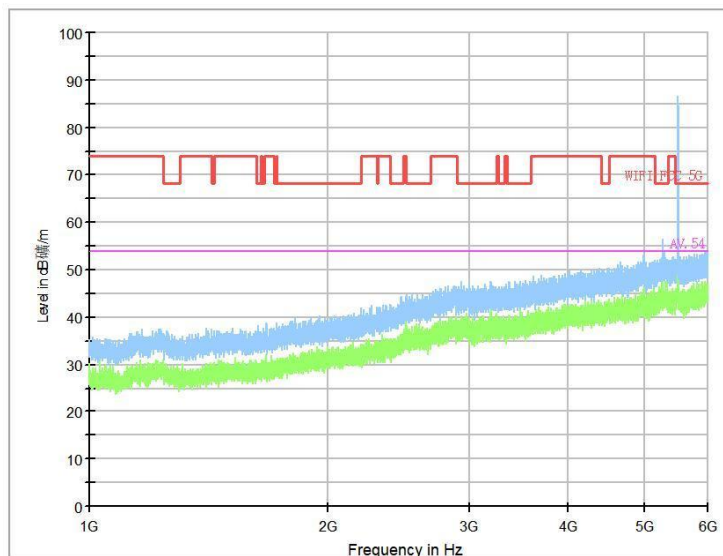

Frequency Range: 1GHz -6GHz  
Detector: Av mode and PK mode  
Test Mode: 802.11ac(VHT80)

Full Spectrum

Frequency Range: 6GHz -18GHz  
Detector: Av mode and PK mode  
Test Mode: 802.11ac(VHT80)

Frequency Range: 18GHz -40GHz  
Detector: Av mode and PK mode  
Test Mode: 802.11ac(VHT80)

Full Spectrum

Frequency Range: 30MHz -1GHz  
Detector: Av mode and PK mode  
Test Mode: 802.11ax(HE80)

Frequency Range: 1GHz -6GHz  
Detector: Av mode and PK mode  
Test Mode: 802.11ax(HE80)

Full Spectrum

Frequency Range: 6GHz -18GHz  
Detector: Av mode and PK mode  
Test Mode: 802.11ax(HE80)

Frequency Range: 18GHz -40GHz  
Detector: Av mode and PK mode  
Test Mode: 802.11ax(HE80)

Carrier frequency (MHz): 5500  
Channel No.:100

Full Spectrum

Comment

Frequency Range: 30MHz -1GHz  
Detector: Av mode and PK mode  
Modulation type: 802.11a

Frequency Range: 1GHz -6GHz  
Detector: Av mode and PK mode  
Modulation type: 802.11a

Full Spectrum