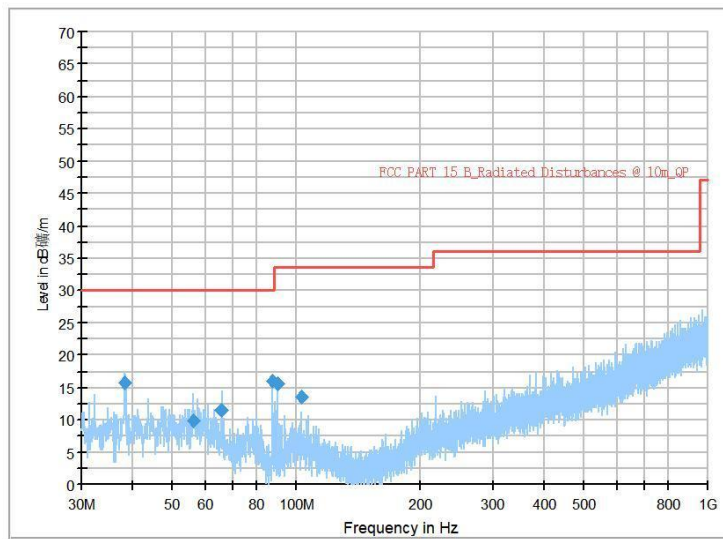

Full Spectrum

Frequency Range: 6GHz -18GHz  
Detector: Av mode and PK mode  
Modulation type: 802.11a

Frequency Range: 18GHz -40GHz  
Detector: Av mode and PK mode  
Modulation type: 802.11a

Full Spectrum

Frequency Range: 30MHz -1GHz  
Detector: Av mode and PK mode  
Modulation type: 802.11n(HT20)

Frequency Range: 1GHz -6GHz  
Detector: Av mode and PK mode  
Modulation type: 802.11n(HT20)

Full Spectrum

Frequency Range: 6GHz -18GHz  
Detector: Av mode and PK mode  
Modulation type: 802.11n(HT20)

Frequency Range: 18GHz -40GHz  
Detector: Av mode and PK mode  
Modulation type: 802.11n(HT20)

Full Spectrum

Frequency Range: 30MHz -1GHz  
Detector: Av mode and PK mode  
Test Mode: 802.11ac(VHT20)

Frequency Range: 1GHz -6GHz  
Detector: Av mode and PK mode  
Test Mode: 802.11ac(VHT20)