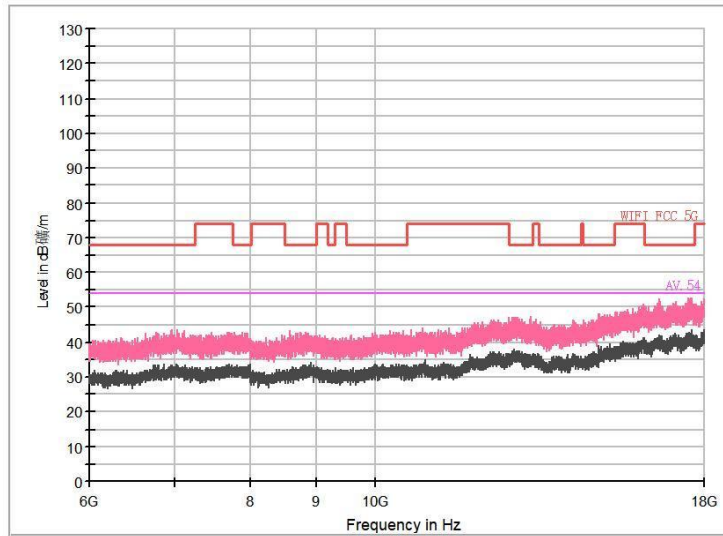

Frequency Range: 30MHz -1GHz  
Detector: Av mode and PK mode  
Modulation type: 802.11a

Frequency Range: 1GHz -6GHz  
Detector: Av mode and PK mode  
Modulation type: 802.11a

Full Spectrum

Frequency Range: 6GHz -18GHz  
Detector: Av mode and PK mode  
Modulation type: 802.11a

Frequency Range: 18GHz -40GHz  
Detector: Av mode and PK mode  
Modulation type: 802.11a

Full Spectrum

Frequency Range: 30MHz -1GHz  
Detector: Av mode and PK mode  
Modulation type: 802.11n(HT20)

Frequency Range: 1GHz -6GHz  
Detector: Av mode and PK mode  
Modulation type: 802.11n(HT20)

Full Spectrum

Frequency Range: 6GHz -18GHz  
Detector: Av mode and PK mode  
Modulation type: 802.11n(HT20)

Frequency Range: 18GHz -40GHz  
Detector: Av mode and PK mode  
Modulation type: 802.11n(HT20)

Full Spectrum

Frequency Range: 30MHz -1GHz  
Detector: Av mode and PK mode  
Test Mode: 802.11ac(VHT20)

Frequency Range: 1GHz -6GHz  
Detector: Av mode and PK mode  
Test Mode: 802.11ac(VHT20)

Frequency Range: 6GHz -18GHz  
Detector: Av mode and PK mode  
Test Mode: 802.11ac(VHT20)