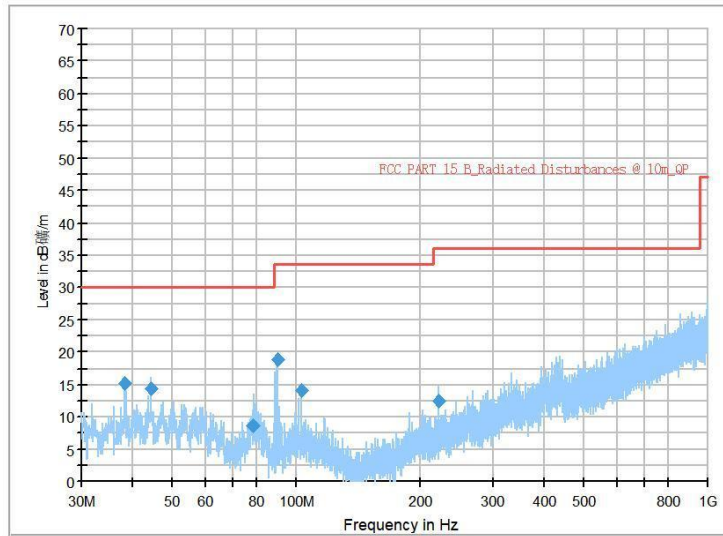

Carrier frequency (MHz): 5320  
Channel No.:64

Full Spectrum

Frequency Range: 30MHz -1GHz  
Detector: Av mode and PK mode  
Modulation type: 802.11a

Frequency Range: 1GHz -6GHz  
Detector: Av mode and PK mode  
Modulation type: 802.11a

Full Spectrum

Frequency Range: 6GHz -18GHz  
Detector: Av mode and PK mode  
Modulation type: 802.11a

Frequency Range: 18GHz -40GHz  
Detector: Av mode and PK mode  
Modulation type: 802.11a

Full Spectrum

Frequency Range: 30MHz -1GHz  
Detector: Av mode and PK mode  
Modulation type: 802.11n(HT20)

Frequency Range: 1GHz -6GHz  
Detector: Av mode and PK mode  
Modulation type: 802.11n(HT20)

Full Spectrum

Frequency Range: 6GHz -18GHz  
Detector: Av mode and PK mode  
Modulation type: 802.11n(HT20)