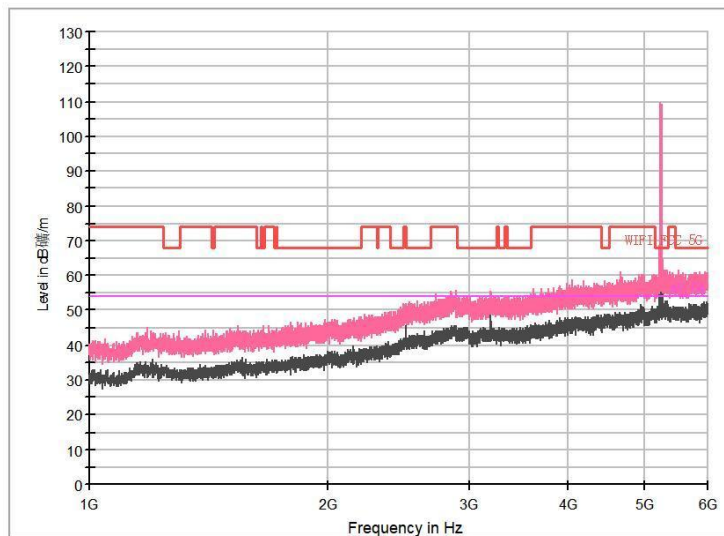

Full Spectrum

Frequency Range: 30MHz -1GHz  
Detector: Av mode and PK mode  
Test Mode: 802.11ac(VHT40)

Frequency Range: 1GHz -6GHz  
Detector: Av mode and PK mode  
Test Mode: 802.11ac(VHT40)

Full Spectrum

Frequency Range: 6GHz -18GHz  
Detector: Av mode and PK mode  
Test Mode: 802.11ac(VHT40)

Frequency Range: 18GHz -40GHz  
Detector: Av mode and PK mode  
Test Mode: 802.11ac(VHT40)

Full Spectrum

Frequency Range: 30MHz -1GHz  
Detector: Av mode and PK mode  
Test Mode: 802.11ax(HE 40)

Full Spectrum

Frequency Range: 1GHz -6GHz  
Detector: Av mode and PK mode  
Test Mode: 802.11ax(HE 40)

Full Spectrum

Frequency Range: 6GHz -18GHz  
Detector: Av mode and PK mode  
Test Mode: 802.11ax(HE 40)