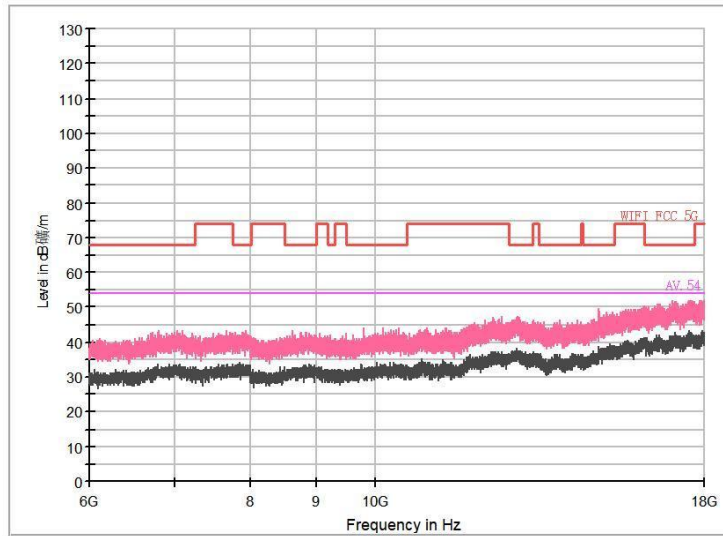

Frequency Range: 30MHz -1GHz  
Detector: Av mode and PK mode  
Test Mode: 802.11ax(HE20)

Full Spectrum

Frequency Range: 1GHz -6GHz  
Detector: Av mode and PK mode  
Test Mode: 802.11ax(HE20)

Full Spectrum

Frequency Range: 6GHz -18GHz  
Detector: Av mode and PK mode  
Test Mode: 802.11ax(HE20)

Frequency Range: 18GHz -40GHz  
Detector: Av mode and PK mode  
Test Mode: 802.11ax(HE20)

Carrier frequency (MHz): 5300  
Channel No.:60

Frequency Range: 30MHz -1GHz  
Detector: Av mode and PK mode  
Modulation type: 802.11a

Frequency Range: 1GHz -6GHz  
Detector: Av mode and PK mode  
Modulation type: 802.11a

Full Spectrum

Frequency Range: 6GHz -18GHz  
Detector: Av mode and PK mode  
Modulation type: 802.11a

Frequency Range: 18GHz -40GHz  
Detector: Av mode and PK mode  
Modulation type: 802.11a

Full Spectrum

Frequency Range: 30MHz -1GHz  
Detector: Av mode and PK mode  
Modulation type: 802.11n(HT20)

Frequency Range: 1GHz -6GHz  
Detector: Av mode and PK mode  
Modulation type: 802.11n(HT20)