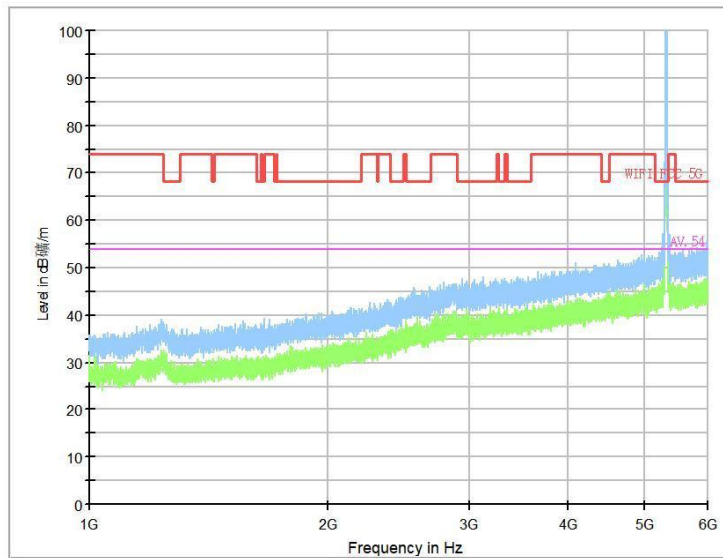

Full Spectrum

Frequency Range: 6GHz -18GHz  
Detector: Av mode and PK mode  
Modulation type: 802.11a

Frequency Range: 18GHz -40GHz  
Detector: Av mode and PK mode  
Modulation type: 802.11a

Full Spectrum

Frequency Range: 30MHz -1GHz  
Detector: Av mode and PK mode  
Modulation type: 802.11n(HT20)

Frequency Range: 1GHz -6GHz  
Detector: Av mode and PK mode  
Modulation type: 802.11n(HT20)

Full Spectrum

Frequency Range: 6GHz -18GHz  
Detector: Av mode and PK mode  
Modulation type: 802.11n(HT20)

Frequency Range: 18GHz -40GHz  
Detector: Av mode and PK mode  
Modulation type: 802.11n(HT20)

Full Spectrum

Frequency Range: 30MHz -1GHz  
Detector: Av mode and PK mode  
Test Mode: 802.11ac(VHT20)

Frequency Range: 1GHz -6GHz  
Detector: Av mode and PK mode  
Test Mode: 802.11ac(VHT20)