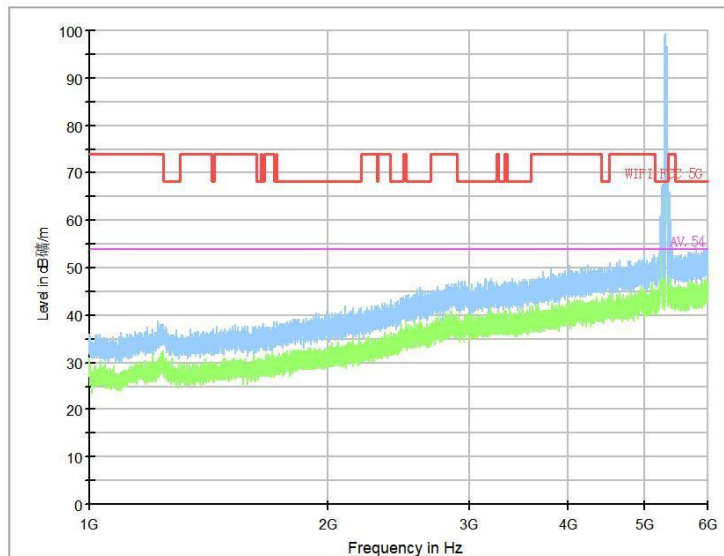

Frequency Range: 18GHz -40GHz  
Detector: Av mode and PK mode  
Test Mode: 802.11ax(HE40)

Carrier frequency (MHz): 5310  
Channel No.:62

Full Spectrum

Frequency Range: 30MHz -1GHz  
Detector: Av mode and PK mode  
Modulation type: 802.11n(HT40)

Frequency Range: 1GHz -6GHz  
Detector: Av mode and PK mode  
Modulation type: 802.11n(HT40)

Full Spectrum

Frequency Range: 6GHz -18GHz  
Detector: Av mode and PK mode  
Modulation type: 802.11n(HT40)

Frequency Range: 18GHz -40GHz  
Detector: Av mode and PK mode  
Modulation type: 802.11n(HT40)

Full Spectrum

Frequency Range: 30MHz -1GHz  
Detector: Av mode and PK mode  
Test Mode: 802.11ac(VHT40)

Frequency Range: 1GHz -6GHz  
Detector: Av mode and PK mode  
Test Mode: 802.11ac(VHT40)

Full Spectrum