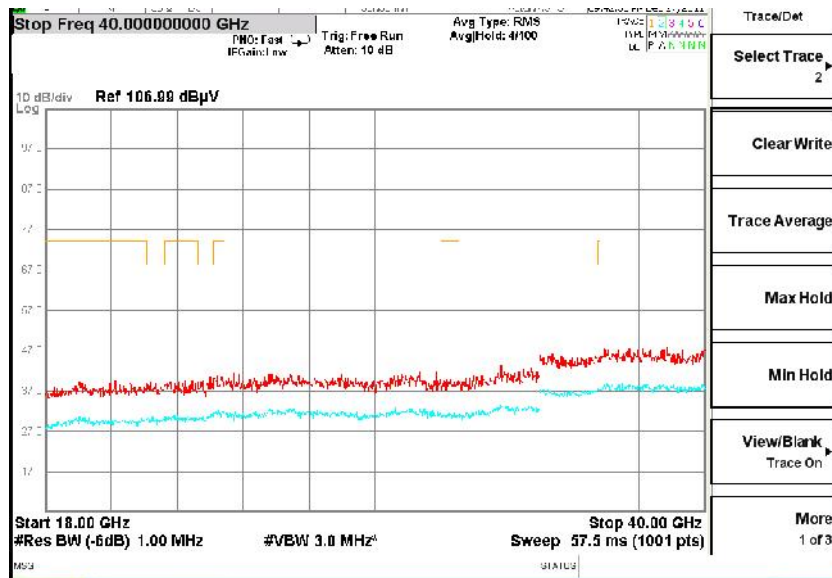

Frequency Range: 18GHz -40GHz  
Detector: Av mode and PK mode  
Test Mode: 802.11ax(HE40)

Carrier frequency (MHz): 5310  
Channel No.:62

Full Spectrum

Frequency Range: 30MHz -1GHz  
Detector: Av mode and PK mode  
Modulation type: 802.11n(HT40)

Frequency Range: 1GHz -6GHz  
Detector: Av mode and PK mode  
Modulation type: 802.11n(HT40)

Full Spectrum

Frequency Range: 6GHz -18GHz  
Detector: Av mode and PK mode  
Modulation type: 802.11n(HT40)

Frequency Range: 18GHz -40GHz  
Detector: Av mode and PK mode  
Modulation type: 802.11n(HT40)