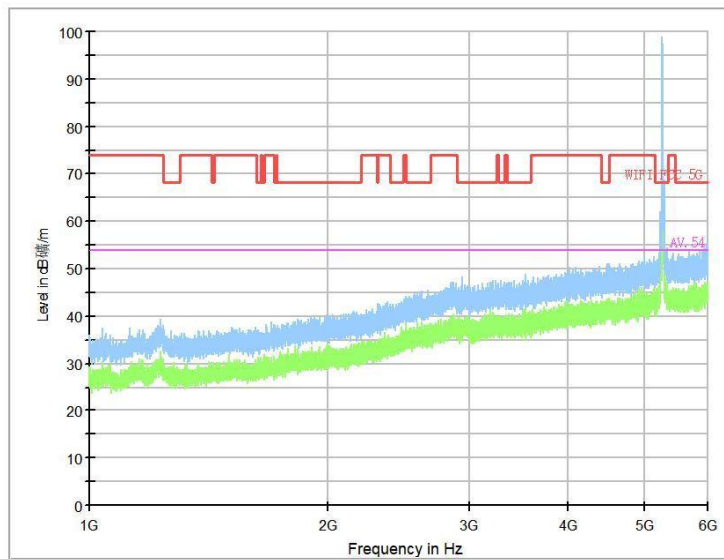

Carrier frequency (MHz): 5260  
Channel No.:52

Frequency Range: 30MHz -1GHz  
Detector: Av mode and PK mode  
Modulation type: 802.11a

Frequency Range: 1GHz -6GHz  
Detector: Av mode and PK mode  
Modulation type: 802.11a

Full Spectrum

Frequency Range: 6GHz -18GHz  
Detector: Av mode and PK mode  
Modulation type: 802.11a

Frequency Range: 18GHz -40GHz  
Detector: Av mode and PK mode  
Modulation type: 802.11a

Full Spectrum