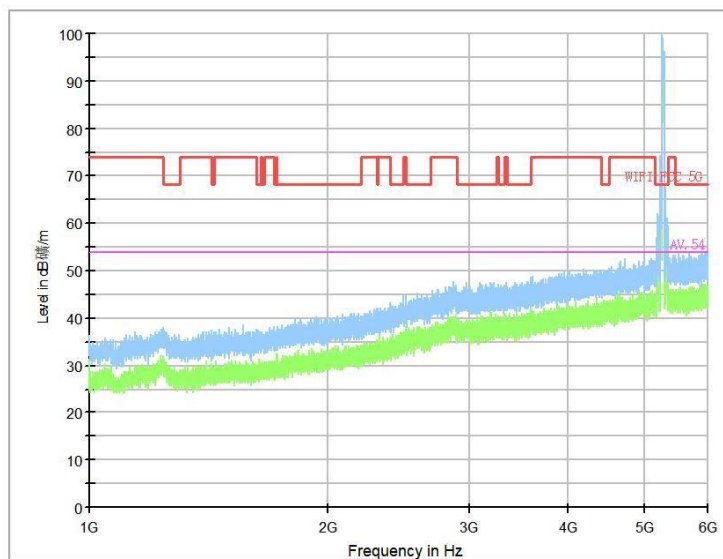

Frequency Range: 6GHz -18GHz  
Detector: Av mode and PK mode  
Test Mode: 802.11ac(VHT20)

Frequency Range: 18GHz -40GHz  
Detector: Av mode and PK mode  
Test Mode: 802.11ac(VHT20)

Full Spectrum

Frequency Range: 30MHz -1GHz  
Detector: Av mode and PK mode  
Test Mode: 802.11ax(HE20)

Full Spectrum

Frequency Range: 1GHz -6GHz  
Detector: Av mode and PK mode  
Test Mode: 802.11ax(HE20)

Full Spectrum

Frequency Range: 6GHz -18GHz  
Detector: Av mode and PK mode  
Test Mode: 802.11ax(HE20)

Frequency Range: 18GHz -40GHz  
Detector: Av mode and PK mode  
Test Mode: 802.11ax(HE20)

Carrier frequency (MHz): 5270  
Channel No.:54

Frequency Range: 30MHz -1GHz  
Detector: Av mode and PK mode  
Modulation type: 802.11n(HT40)