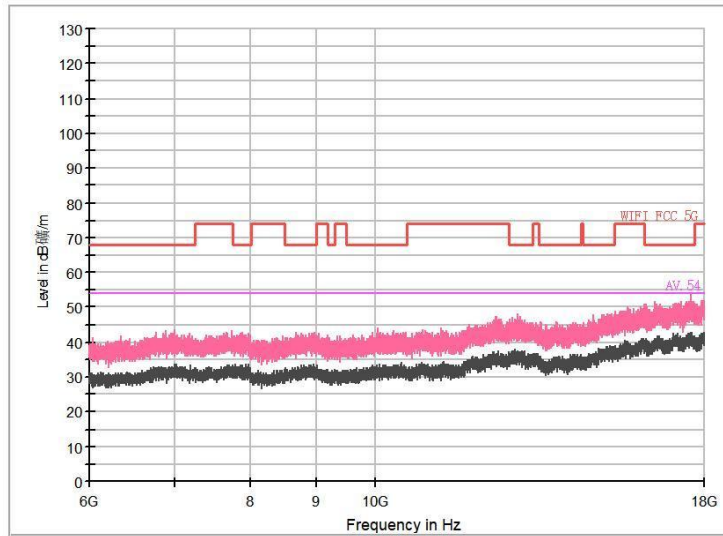

Full Spectrum

Frequency Range: 1GHz -6GHz  
Detector: Av mode and PK mode  
Test Mode: 802.11ax(HE 40)

Full Spectrum

Frequency Range: 6GHz -18GHz  
Detector: Av mode and PK mode  
Test Mode: 802.11ax(HE 40)

Frequency Range: 18GHz -40GHz  
Detector: Av mode and PK mode  
Test Mode: 802.11ax(HE40)

Carrier frequency (MHz): 5290  
Channel No.:58

Full Spectrum

Frequency Range: 30MHz -1GHz  
Detector: Av mode and PK mode  
Test Mode: 802.11ac(VHT80)

Frequency Range: 1GHz -6GHz  
Detector: Av mode and PK mode  
Test Mode: 802.11ac(VHT80)

Full Spectrum

Frequency Range: 6GHz -18GHz  
Detector: Av mode and PK mode  
Test Mode: 802.11ac(VHT80)

Frequency Range: 18GHz -40GHz  
Detector: Av mode and PK mode  
Test Mode: 802.11ac(VHT80)

Full Spectrum

Frequency Range: 30MHz -1GHz  
Detector: Av mode and PK mode  
Test Mode: 802.11ax(HE80)

Frequency Range: 1GHz -6GHz  
Detector: Av mode and PK mode  
Test Mode: 802.11ax(HE80)

Full Spectrum