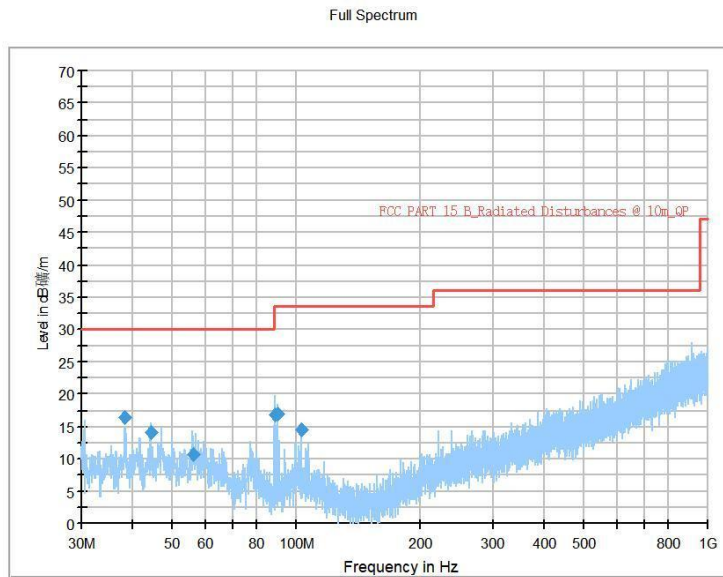

Carrier frequency (MHz): 5270
Channel No.:54

Frequency Range: 30MHz -1GHz
Detector: Av mode and PK mode
Modulation type: 802.11n(HT40)