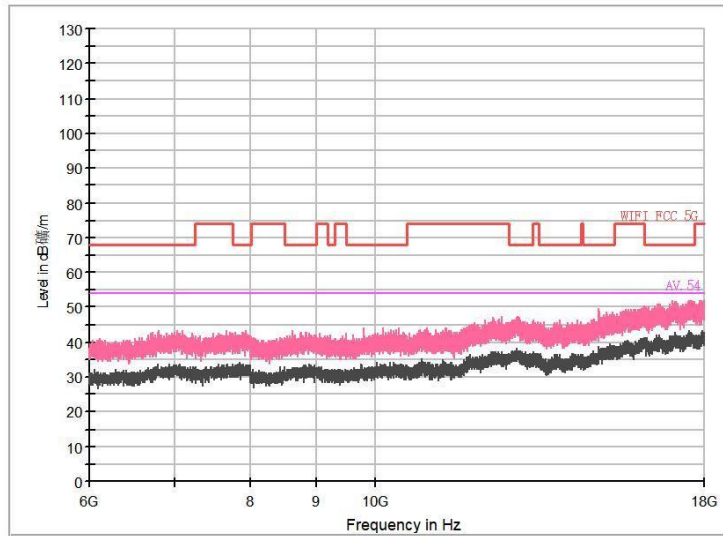

Frequency Range: 1GHz -6GHz  
Detector: Av mode and PK mode  
Test Mode: 802.11ax(HE20)

Full Spectrum

Frequency Range: 6GHz -18GHz  
Detector: Av mode and PK mode  
Test Mode: 802.11ax(HE20)

Frequency Range: 18GHz -40GHz  
Detector: Av mode and PK mode  
Test Mode: 802.11ax(HE20)

Carrier frequency (MHz): 5320  
Channel No.:64

Full Spectrum

Frequency Range: 30MHz -1GHz  
Detector: Av mode and PK mode  
Modulation type: 802.11a

Frequency Range: 1GHz -6GHz  
Detector: Av mode and PK mode  
Modulation type: 802.11a

Full Spectrum

Frequency Range: 6GHz -18GHz  
Detector: Av mode and PK mode  
Modulation type: 802.11a

Frequency Range: 18GHz -40GHz  
Detector: Av mode and PK mode  
Modulation type: 802.11a

Full Spectrum