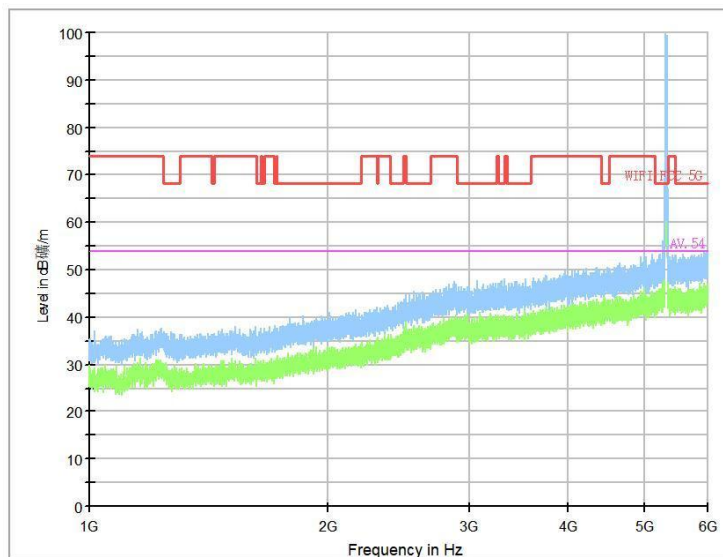

Frequency Range: 1GHz -6GHz  
Detector: Av mode and PK mode  
Test Mode: 802.11ax(HE20)

Full Spectrum

Frequency Range: 6GHz -18GHz  
Detector: Av mode and PK mode  
Test Mode: 802.11ax(HE20)

Frequency Range: 18GHz -40GHz  
Detector: Av mode and PK mode  
Test Mode: 802.11ax(HE20)

Carrier frequency (MHz): 5320  
Channel No.:64

Full Spectrum

Frequency Range: 30MHz -1GHz  
Detector: Av mode and PK mode  
Modulation type: 802.11a

Frequency Range: 1GHz -6GHz  
Detector: Av mode and PK mode  
Modulation type: 802.11a