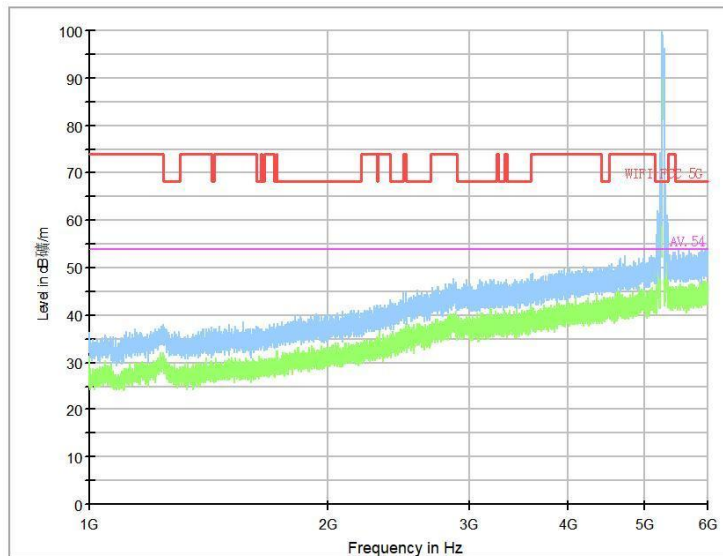

Frequency Range: 18GHz -40GHz  
Detector: Av mode and PK mode  
Test Mode: 802.11ax(HE20)

Carrier frequency (MHz): 5270  
Channel No.:54

Frequency Range: 30MHz -1GHz  
Detector: Av mode and PK mode  
Modulation type: 802.11n(HT40)

Frequency Range: 1GHz -6GHz  
Detector: Av mode and PK mode  
Modulation type: 802.11n(HT40)

Full Spectrum

Frequency Range: 6GHz -18GHz  
Detector: Av mode and PK mode  
Modulation type: 802.11n(HT40)

Frequency Range: 18GHz -40GHz  
Detector: Av mode and PK mode  
Modulation type: 802.11n(HT40)

Full Spectrum

Frequency Range: 30MHz -1GHz  
Detector: Av mode and PK mode  
Test Mode: 802.11ac(VHT40)

Frequency Range: 1GHz -6GHz  
Detector: Av mode and PK mode  
Test Mode: 802.11ac(VHT40)

Full Spectrum