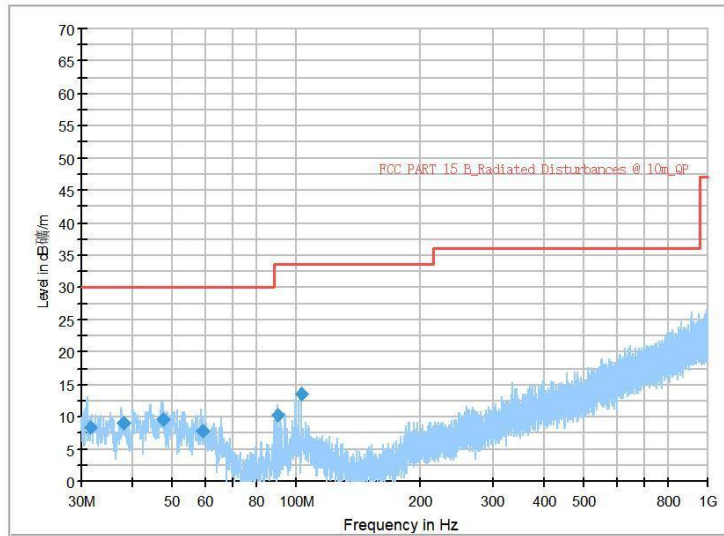

Frequency Range: 1GHz -6GHz  
Detector: Av mode and PK mode  
Modulation type: 802.11n(HT40)

Full Spectrum

Frequency Range: 6GHz -18GHz  
Detector: Av mode and PK mode  
Modulation type: 802.11n(HT40)

Frequency Range: 18GHz -40GHz  
Detector: Av mode and PK mode  
Modulation type: 802.11n(HT40)

Full Spectrum

Frequency Range: 30MHz -1GHz  
Detector: Av mode and PK mode  
Test Mode: 802.11ac(VHT40)

Frequency Range: 1GHz -6GHz  
Detector: Av mode and PK mode  
Test Mode: 802.11ac(VHT40)

Full Spectrum

Frequency Range: 6GHz -18GHz  
Detector: Av mode and PK mode  
Test Mode: 802.11ac(VHT40)

Frequency Range: 18GHz -40GHz  
Detector: Av mode and PK mode  
Test Mode: 802.11ac(VHT40)

Full Spectrum

Frequency Range: 30MHz -1GHz  
Detector: Av mode and PK mode  
Test Mode: 802.11ax(HE 40)