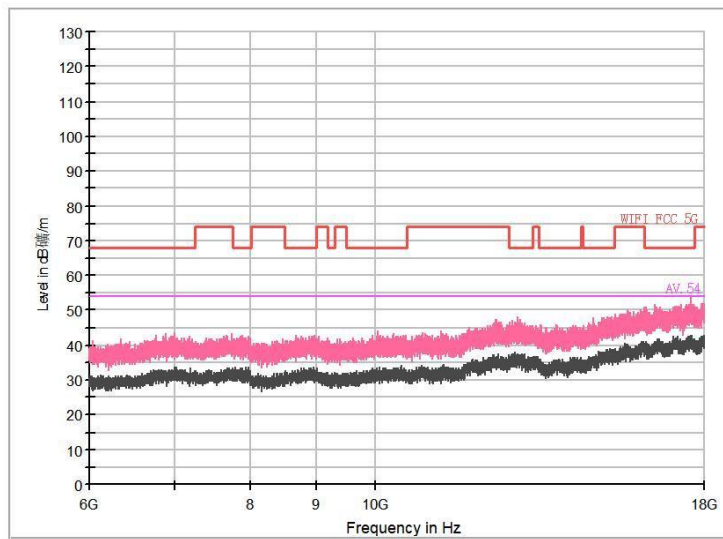

Frequency Range: 1GHz -6GHz  
Detector: Av mode and PK mode  
Modulation type: 802.11n(HT40)

Full Spectrum

Frequency Range: 6GHz -18GHz  
Detector: Av mode and PK mode  
Modulation type: 802.11n(HT40)

Frequency Range: 18GHz -40GHz  
Detector: Av mode and PK mode  
Modulation type: 802.11n(HT40)

Full Spectrum

Frequency Range: 30MHz -1GHz  
Detector: Av mode and PK mode  
Test Mode: 802.11ac(VHT40)

Frequency Range: 1GHz -6GHz  
Detector: Av mode and PK mode  
Test Mode: 802.11ac(VHT40)

Full Spectrum

Frequency Range: 6GHz -18GHz  
Detector: Av mode and PK mode  
Test Mode: 802.11ac(VHT40)

Frequency Range: 18GHz -40GHz  
Detector: Av mode and PK mode  
Test Mode: 802.11ac(VHT40)

Full Spectrum

Frequency Range: 30MHz -1GHz  
Detector: Av mode and PK mode  
Test Mode: 802.11ax(HE 40)