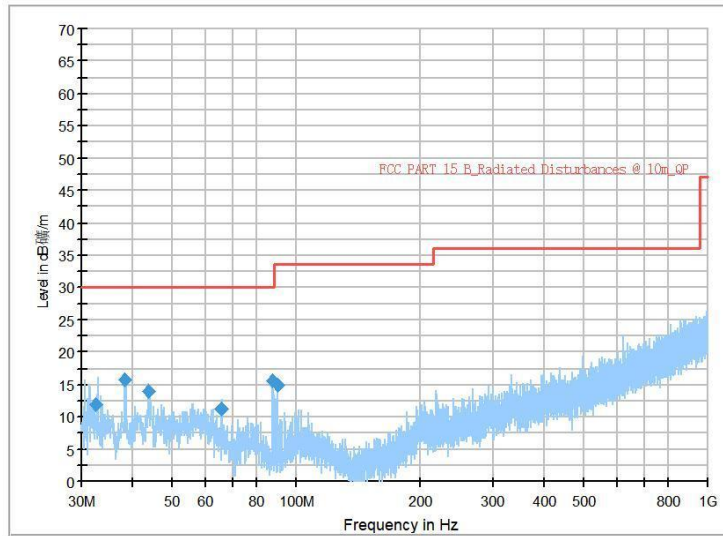

Frequency Range: 18GHz -40GHz  
Detector: Av mode and PK mode  
Modulation type: 802.11a

Full Spectrum

Frequency Range: 30MHz -1GHz  
Detector: Av mode and PK mode  
Modulation type: 802.11n(HT20)

Frequency Range: 1GHz -6GHz  
Detector: Av mode and PK mode  
Modulation type: 802.11n(HT20)

Full Spectrum

Frequency Range: 6GHz -18GHz  
Detector: Av mode and PK mode  
Modulation type: 802.11n(HT20)

Frequency Range: 18GHz -40GHz  
Detector: Av mode and PK mode  
Modulation type: 802.11n(HT20)

Full Spectrum

Frequency Range: 30MHz -1GHz  
Detector: Av mode and PK mode  
Test Mode: 802.11ac(VHT20)

Frequency Range: 1GHz -6GHz  
Detector: Av mode and PK mode  
Test Mode: 802.11ac(VHT20)

Frequency Range: 6GHz -18GHz  
Detector: Av mode and PK mode  
Test Mode: 802.11ac(VHT20)