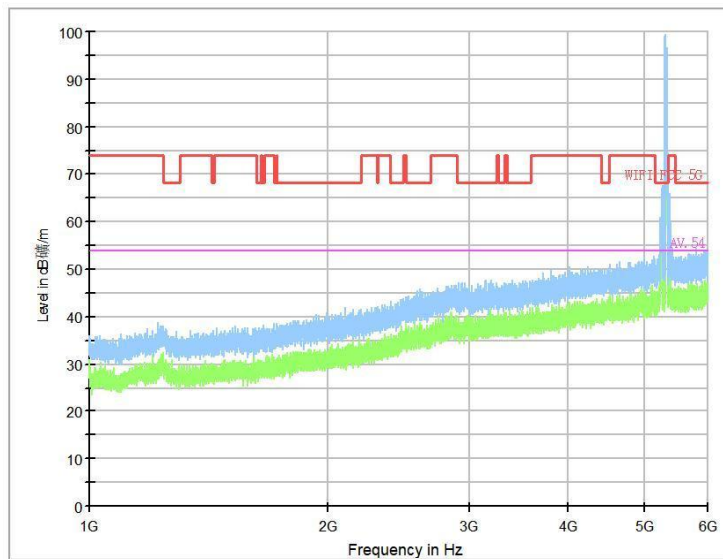

Frequency Range: 6GHz -18GHz  
Detector: Av mode and PK mode  
Test Mode: 802.11ac(VHT40)

Frequency Range: 18GHz -40GHz  
Detector: Av mode and PK mode  
Test Mode: 802.11ac(VHT40)

Full Spectrum

Frequency Range: 30MHz -1GHz  
Detector: Av mode and PK mode  
Test Mode: 802.11ax(HE 40)

Full Spectrum

Frequency Range: 1GHz -6GHz  
Detector: Av mode and PK mode  
Test Mode: 802.11ax(HE 40)

Full Spectrum

Frequency Range: 6GHz -18GHz  
Detector: Av mode and PK mode  
Test Mode: 802.11ax(HE 40)

Frequency Range: 18GHz -40GHz  
Detector: Av mode and PK mode  
Test Mode: 802.11ax(HE40)

Carrier frequency (MHz): 5310  
Channel No.:62

Full Spectrum

Frequency Range: 30MHz -1GHz  
Detector: Av mode and PK mode  
Modulation type: 802.11n(HT40)