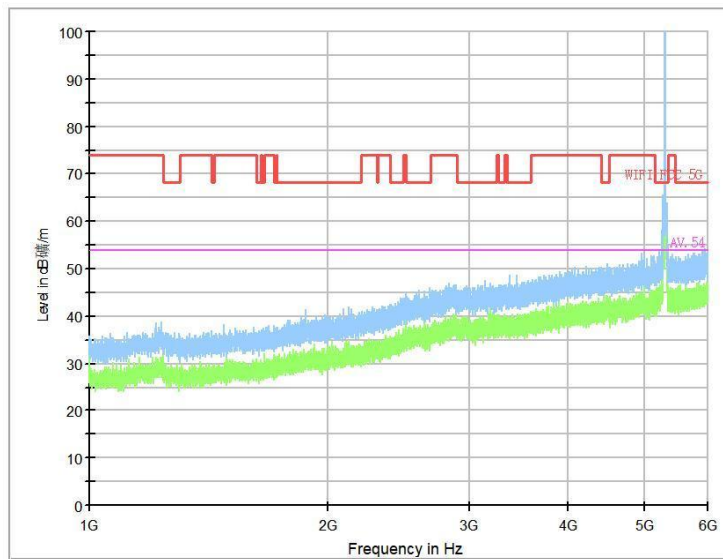

Frequency Range: 6GHz -18GHz  
Detector: Av mode and PK mode  
Test Mode: 802.11ax(HE20)

Frequency Range: 18GHz -40GHz  
Detector: Av mode and PK mode  
Test Mode: 802.11ax(HE20)

Carrier frequency (MHz): 5300  
Channel No.:60

Frequency Range: 30MHz -1GHz  
Detector: Av mode and PK mode  
Modulation type: 802.11a

Frequency Range: 1GHz -6GHz  
Detector: Av mode and PK mode  
Modulation type: 802.11a

Full Spectrum

Frequency Range: 6GHz -18GHz  
Detector: Av mode and PK mode  
Modulation type: 802.11a