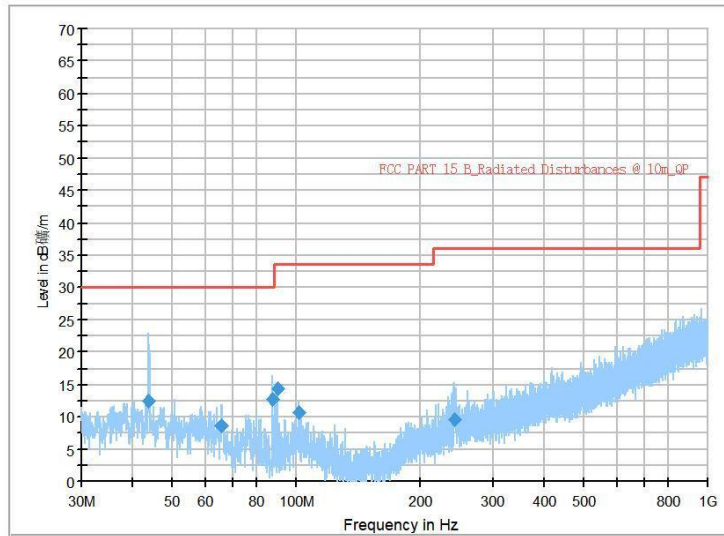

Full Spectrum

Frequency Range: 6GHz -18GHz  
Detector: Av mode and PK mode  
Modulation type: 802.11a

Frequency Range: 18GHz -40GHz  
Detector: Av mode and PK mode  
Modulation type: 802.11a

Full Spectrum

Frequency Range: 30MHz -1GHz  
Detector: Av mode and PK mode  
Modulation type: 802.11n(HT20)

Frequency Range: 1GHz -6GHz  
Detector: Av mode and PK mode  
Modulation type: 802.11n(HT20)

Full Spectrum

Frequency Range: 6GHz -18GHz  
Detector: Av mode and PK mode  
Modulation type: 802.11n(HT20)

Frequency Range: 18GHz -40GHz  
Detector: Av mode and PK mode  
Modulation type: 802.11n(HT20)

Full Spectrum

Frequency Range: 30MHz -1GHz  
Detector: Av mode and PK mode  
Test Mode: 802.11ac(VHT20)

Frequency Range: 1GHz -6GHz  
Detector: Av mode and PK mode  
Test Mode: 802.11ac(VHT20)