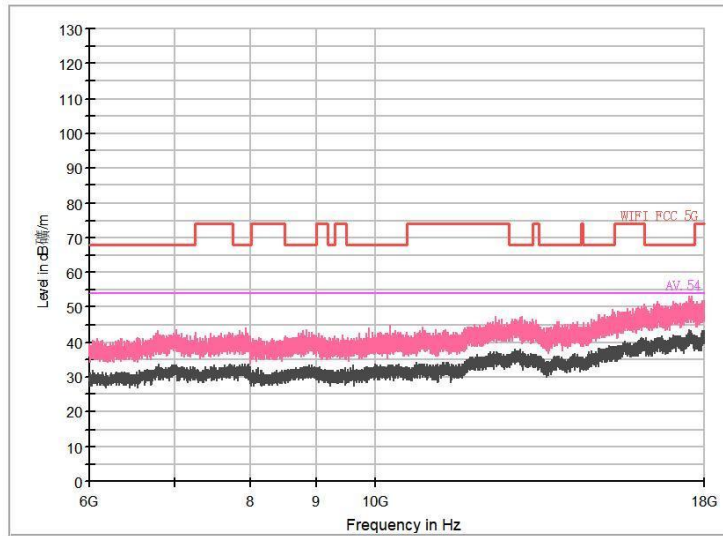

Carrier frequency (MHz): 5260  
Channel No.:52

Frequency Range: 30MHz -1GHz  
Detector: Av mode and PK mode  
Modulation type: 802.11a

Frequency Range: 1GHz -6GHz  
Detector: Av mode and PK mode  
Modulation type: 802.11a

Full Spectrum

Frequency Range: 6GHz -18GHz  
Detector: Av mode and PK mode  
Modulation type: 802.11a

Frequency Range: 18GHz -40GHz  
Detector: Av mode and PK mode  
Modulation type: 802.11a

Full Spectrum

Frequency Range: 30MHz -1GHz  
Detector: Av mode and PK mode  
Modulation type: 802.11n(HT20)

Frequency Range: 1GHz -6GHz  
Detector: Av mode and PK mode  
Modulation type: 802.11n(HT20)

Full Spectrum

Frequency Range: 6GHz -18GHz  
Detector: Av mode and PK mode  
Modulation type: 802.11n(HT20)

Frequency Range: 18GHz -40GHz  
Detector: Av mode and PK mode  
Modulation type: 802.11n(HT20)

Full Spectrum

Frequency Range: 30MHz -1GHz  
Detector: Av mode and PK mode  
Test Mode: 802.11ac(VHT20)

Frequency Range: 1GHz -6GHz  
Detector: Av mode and PK mode  
Test Mode: 802.11ac(VHT20)