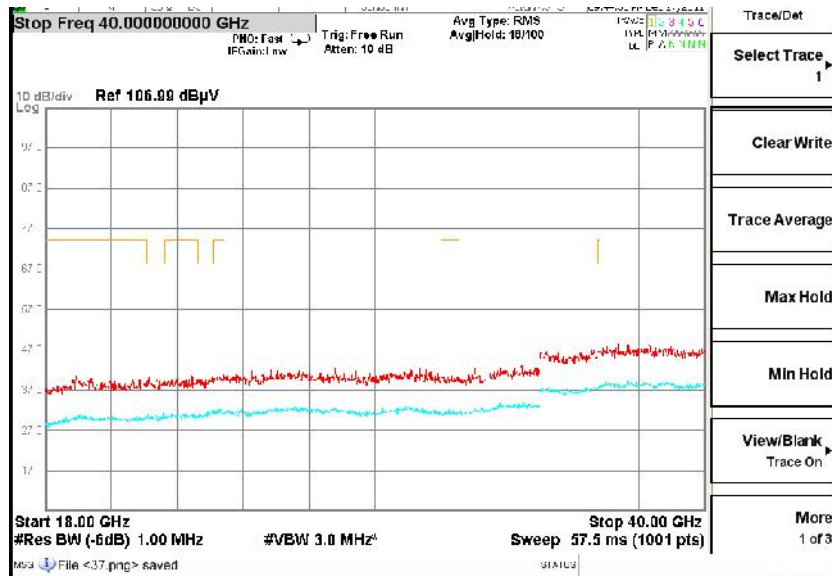

Frequency Range: 1GHz -6GHz  
Detector: Av mode and PK mode  
Test Mode: 802.11ac(VHT80)

Full Spectrum

Frequency Range: 6GHz -18GHz  
Detector: Av mode and PK mode  
Test Mode: 802.11ac(VHT80)

Frequency Range: 18GHz -40GHz  
Detector: Av mode and PK mode  
Test Mode: 802.11ac(VHT80)

Full Spectrum

Frequency Range: 30MHz -1GHz  
Detector: Av mode and PK mode  
Test Mode: 802.11ax(HE80)

Frequency Range: 1GHz -6GHz  
Detector: Av mode and PK mode  
Test Mode: 802.11ax(HE80)

Full Spectrum

Frequency Range: 6GHz -18GHz  
Detector: Av mode and PK mode  
Test Mode: 802.11ax(HE80)

Frequency Range: 18GHz -40GHz  
Detector: Av mode and PK mode  
Test Mode: 802.11ax(HE80)

Carrier frequency (MHz): 5500  
Channel No.:100