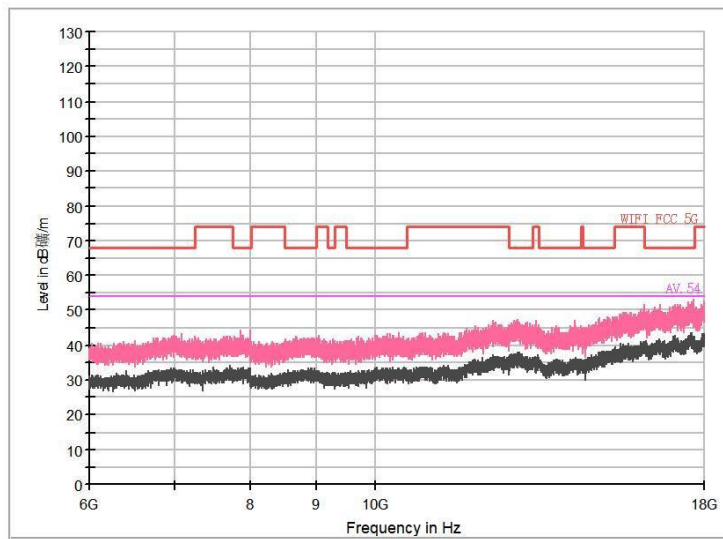

Full Spectrum

Frequency Range: 6GHz -18GHz  
Detector: Av mode and PK mode  
Test Mode: 802.11ac(VHT20)

Frequency Range: 18GHz -40GHz  
Detector: Av mode and PK mode  
Test Mode: 802.11ac(VHT20)

Full Spectrum

Frequency Range: 30MHz -1GHz  
Detector: Av mode and PK mode  
Test Mode: 802.11ax(HE20)

Full Spectrum

Frequency Range: 1GHz -6GHz  
Detector: Av mode and PK mode  
Test Mode: 802.11ax(HE20)

Full Spectrum

Frequency Range: 6GHz -18GHz  
Detector: Av mode and PK mode  
Test Mode: 802.11ax(HE20)

Frequency Range: 18GHz -40GHz  
Detector: Av mode and PK mode  
Test Mode: 802.11ax(HE20)

Carrier frequency (MHz): 5300  
Channel No.:60