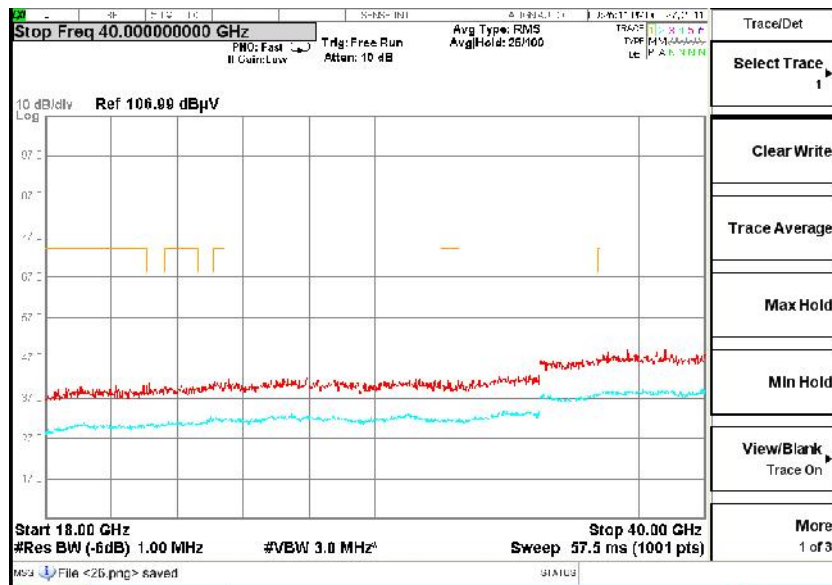

Carrier frequency (MHz): 5320  
Channel No.:64

Full Spectrum

Frequency Range: 30MHz -1GHz  
Detector: Av mode and PK mode  
Modulation type: 802.11a

Frequency Range: 1GHz -6GHz  
Detector: Av mode and PK mode  
Modulation type: 802.11a

Full Spectrum

Frequency Range: 6GHz -18GHz  
Detector: Av mode and PK mode  
Modulation type: 802.11a

Frequency Range: 18GHz -40GHz  
Detector: Av mode and PK mode  
Modulation type: 802.11a

Full Spectrum