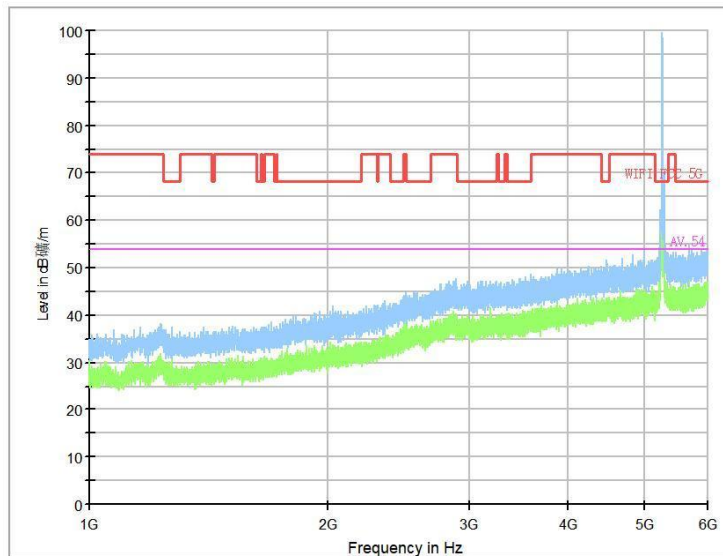

Carrier frequency (MHz): 5260  
Channel No.:52

Frequency Range: 30MHz -1GHz  
Detector: Av mode and PK mode  
Modulation type: 802.11a

Frequency Range: 1GHz -6GHz  
Detector: Av mode and PK mode  
Modulation type: 802.11a

Full Spectrum

Frequency Range: 6GHz -18GHz  
Detector: Av mode and PK mode  
Modulation type: 802.11a

Frequency Range: 18GHz -40GHz  
Detector: Av mode and PK mode  
Modulation type: 802.11a

Full Spectrum

Frequency Range: 30MHz -1GHz  
Detector: Av mode and PK mode  
Modulation type: 802.11n(HT20)

Frequency Range: 1GHz -6GHz  
Detector: Av mode and PK mode  
Modulation type: 802.11n(HT20)

Full Spectrum

Frequency Range: 6GHz -18GHz  
Detector: Av mode and PK mode  
Modulation type: 802.11n(HT20)