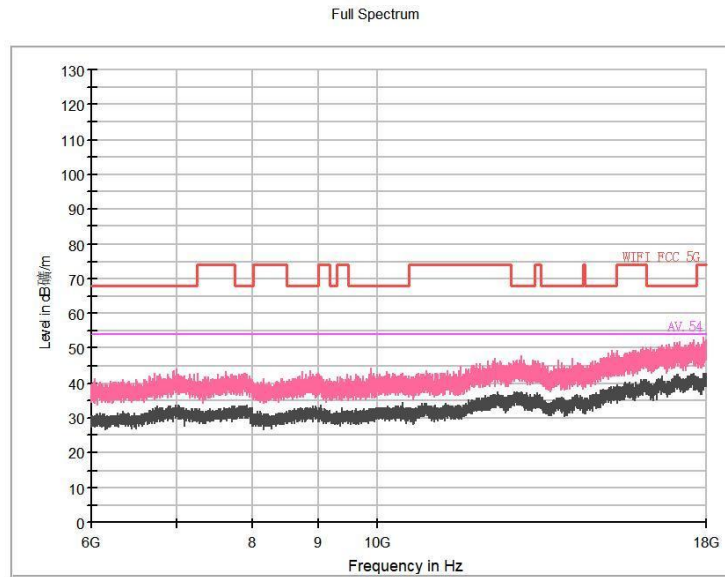

Frequency Range: 18GHz -40GHz  
Detector: Av mode and PK mode  
Modulation type: 802.11a

Full Spectrum

Frequency Range: 30MHz -1GHz  
Detector: Av mode and PK mode  
Modulation type: 802.11n(HT20)

Frequency Range: 1GHz -6GHz  
Detector: Av mode and PK mode  
Modulation type: 802.11n(HT20)

Full Spectrum

Frequency Range: 6GHz -18GHz  
Detector: Av mode and PK mode  
Modulation type: 802.11n(HT20)

Frequency Range: 18GHz -40GHz  
Detector: Av mode and PK mode  
Modulation type: 802.11n(HT20)

Full Spectrum

Frequency Range: 30MHz -1GHz  
Detector: Av mode and PK mode  
Test Mode: 802.11ac(VHT20)

Frequency Range: 1GHz -6GHz  
Detector: Av mode and PK mode  
Test Mode: 802.11ac(VHT20)

Frequency Range: 6GHz -18GHz  
Detector: Av mode and PK mode  
Test Mode: 802.11ac(VHT20)