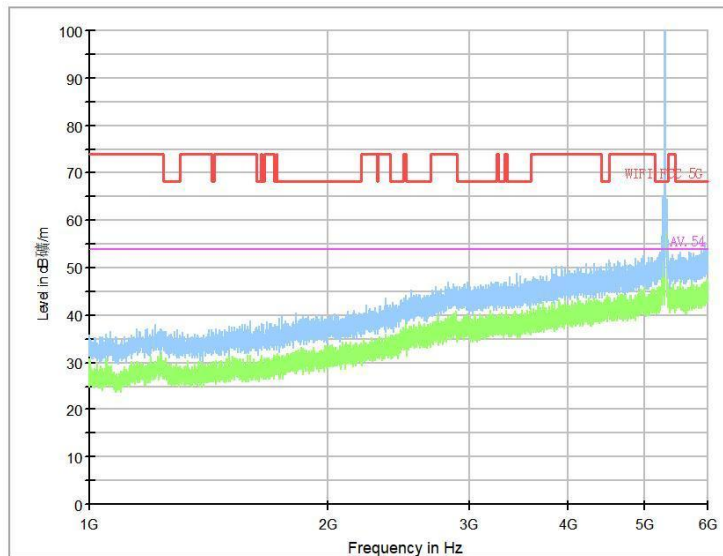

Frequency Range: 18GHz -40GHz  
Detector: Av mode and PK mode  
Modulation type: 802.11a

Full Spectrum

Frequency Range: 30MHz -1GHz  
Detector: Av mode and PK mode  
Modulation type: 802.11n(HT20)

Frequency Range: 1GHz -6GHz  
Detector: Av mode and PK mode  
Modulation type: 802.11n(HT20)

Full Spectrum

Frequency Range: 6GHz -18GHz  
Detector: Av mode and PK mode  
Modulation type: 802.11n(HT20)

Frequency Range: 18GHz -40GHz  
Detector: Av mode and PK mode  
Modulation type: 802.11n(HT20)

Full Spectrum

Frequency Range: 30MHz -1GHz  
Detector: Av mode and PK mode  
Test Mode: 802.11ac(VHT20)

Frequency Range: 1GHz -6GHz  
Detector: Av mode and PK mode  
Test Mode: 802.11ac(VHT20)

Frequency Range: 6GHz -18GHz  
Detector: Av mode and PK mode  
Test Mode: 802.11ac(VHT20)