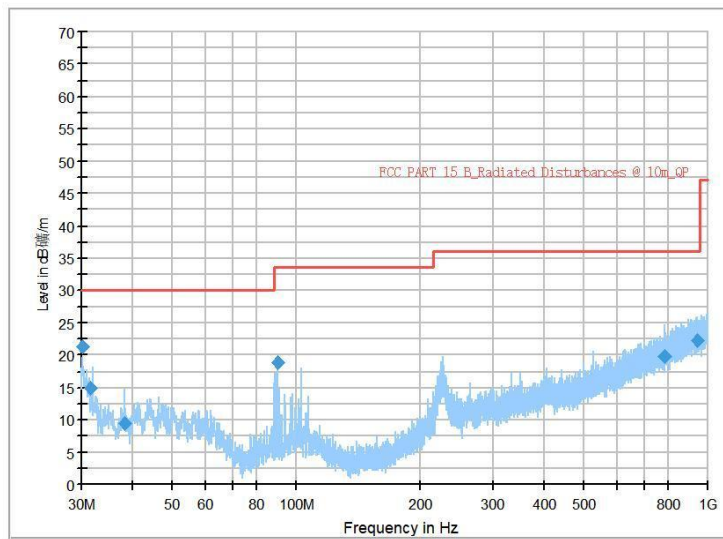

Full Spectrum

Frequency Range: 6GHz -18GHz  
Detector: Av mode and PK mode  
Modulation type: 802.11n(HT20)

Frequency Range: 18GHz -40GHz  
Detector: Av mode and PK mode  
Modulation type: 802.11n(HT20)

Full Spectrum

Frequency Range: 30MHz -1GHz  
Detector: Av mode and PK mode  
Test Mode: 802.11ac(VHT20)

Frequency Range: 1GHz -6GHz  
Detector: Av mode and PK mode  
Test Mode: 802.11ac(VHT20)

Frequency Range: 6GHz -18GHz  
Detector: Av mode and PK mode  
Test Mode: 802.11ac(VHT20)

Frequency Range: 18GHz -40GHz  
Detector: Av mode and PK mode  
Test Mode: 802.11ac(VHT20)

Full Spectrum

Frequency Range: 30MHz -1GHz  
Detector: Av mode and PK mode  
Test Mode: 802.11ax(HE20)

Full Spectrum