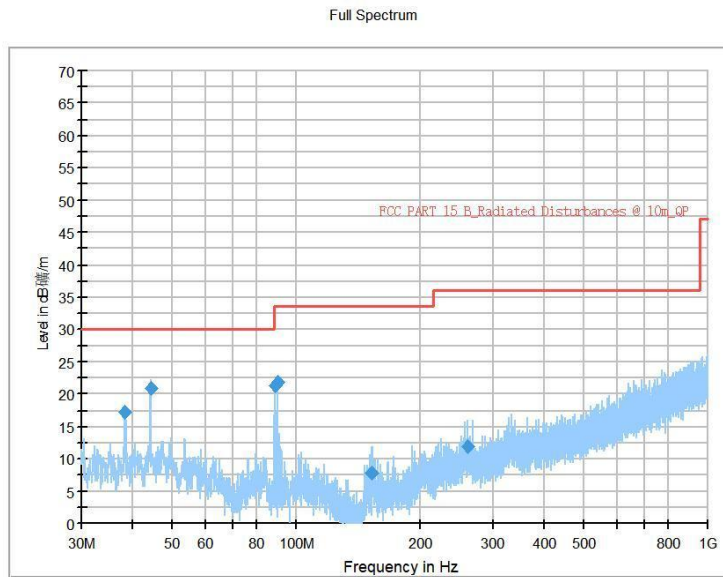

Carrier frequency (MHz): 5300
Channel No.:60

Frequency Range: 30MHz -1GHz
Detector: Av mode and PK mode
Modulation type: 802.11a