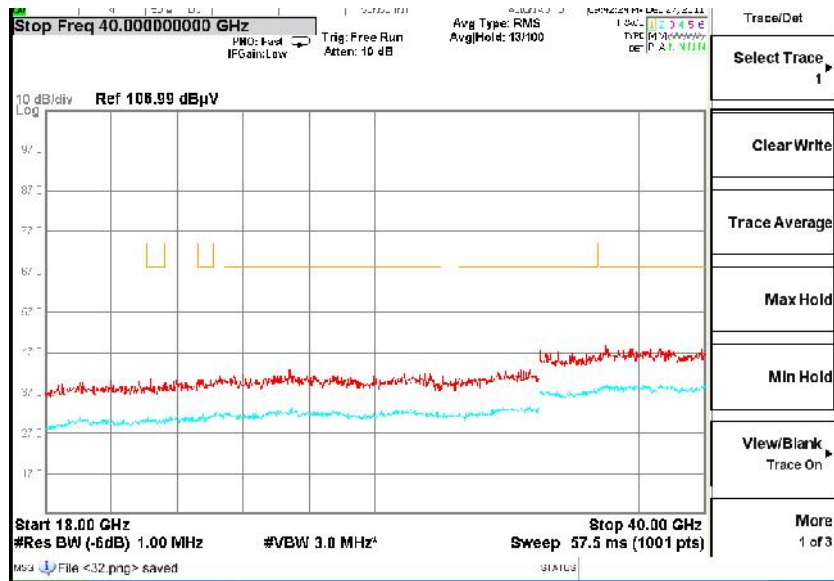

Full Spectrum

Frequency Range: 1GHz -6GHz  
Detector: Av mode and PK mode  
Test Mode: 802.11ax(HE 40)

Full Spectrum

Frequency Range: 6GHz -18GHz  
Detector: Av mode and PK mode  
Test Mode: 802.11ax(HE 40)