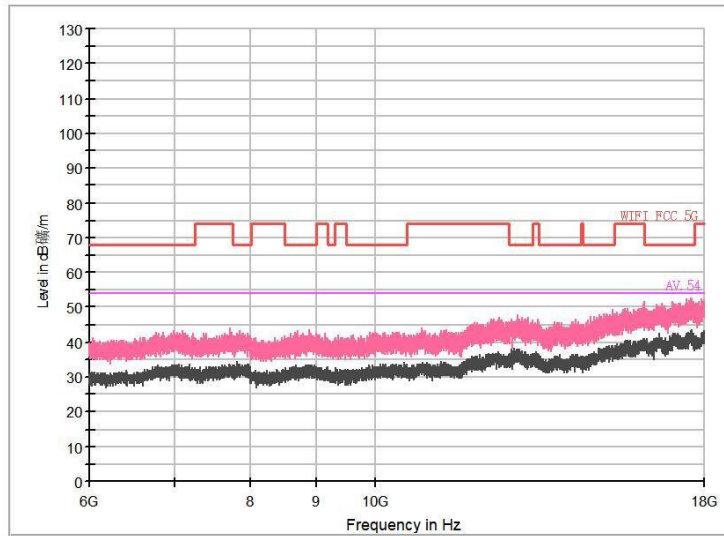

Frequency Range: 6GHz -18GHz  
Detector: Av mode and PK mode  
Test Mode: 802.11ax(HE80)

Frequency Range: 18GHz -40GHz  
Detector: Av mode and PK mode  
Test Mode: 802.11ax(HE80)

Carrier frequency (MHz): 5500  
Channel No.:100

Full Spectrum

Comment

Frequency Range: 30MHz -1GHz  
Detector: Av mode and PK mode  
Modulation type: 802.11a

Frequency Range: 1GHz -6GHz  
Detector: Av mode and PK mode  
Modulation type: 802.11a

Full Spectrum

Frequency Range: 6GHz -18GHz  
Detector: Av mode and PK mode  
Modulation type: 802.11a

Frequency Range: 18GHz -40GHz  
Detector: Av mode and PK mode  
Modulation type: 802.11a

Full Spectrum

Frequency Range: 30MHz -1GHz  
Detector: Av mode and PK mode  
Modulation type: 802.11n(HT20)

Frequency Range: 1GHz -6GHz  
Detector: Av mode and PK mode  
Modulation type: 802.11n(HT20)

Full Spectrum

Frequency Range: 6GHz -18GHz  
Detector: Av mode and PK mode  
Modulation type: 802.11n(HT20)

Frequency Range: 18GHz -40GHz  
Detector: Av mode and PK mode  
Modulation type: 802.11n(HT20)