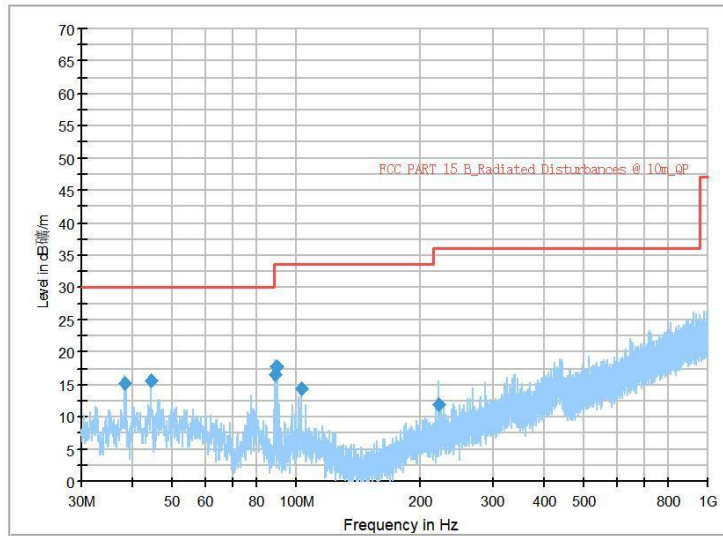

Frequency Range: 6GHz -18GHz  
Detector: Av mode and PK mode  
Test Mode: 802.11ax(HE80)

Frequency Range: 18GHz -40GHz  
Detector: Av mode and PK mode  
Test Mode: 802.11ax(HE80)

Carrier frequency (MHz): 5500  
Channel No.:100

Full Spectrum

Comment

Frequency Range: 30MHz -1GHz  
Detector: Av mode and PK mode  
Modulation type: 802.11a

Frequency Range: 1GHz -6GHz  
Detector: Av mode and PK mode  
Modulation type: 802.11a

Full Spectrum

Frequency Range: 6GHz -18GHz  
Detector: Av mode and PK mode  
Modulation type: 802.11a

Frequency Range: 18GHz -40GHz  
Detector: Av mode and PK mode  
Modulation type: 802.11a

Full Spectrum

Frequency Range: 30MHz -1GHz  
Detector: Av mode and PK mode  
Modulation type: 802.11n(HT20)