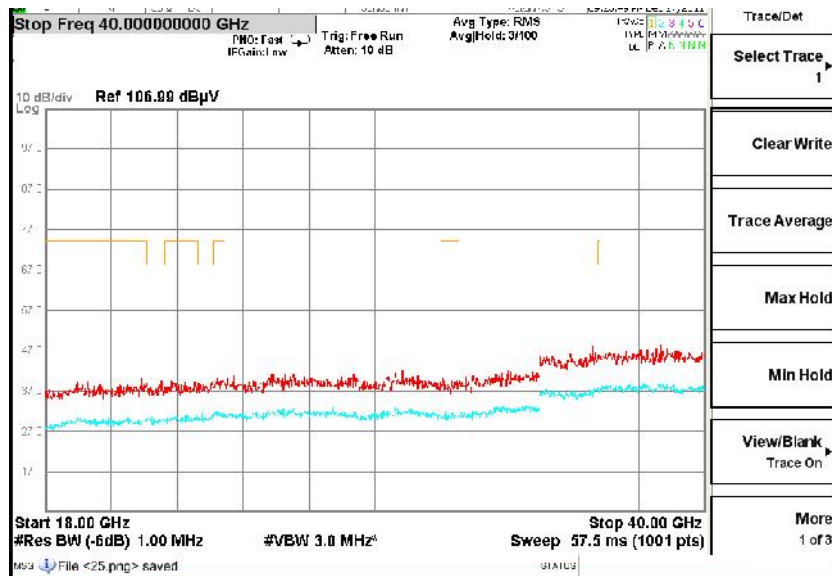

Frequency Range: 18GHz -40GHz
Detector: Av mode and PK mode
Test Mode: 802.11ax(HE20)