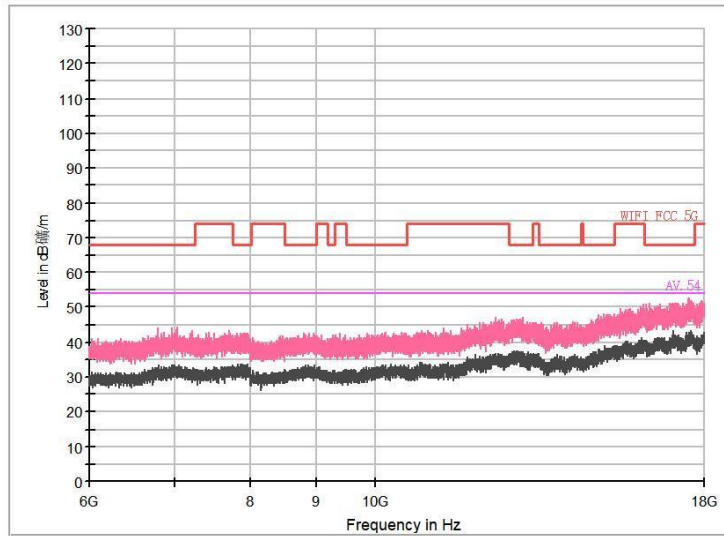

Full Spectrum

Frequency Range: 30MHz -1GHz  
Detector: Av mode and PK mode  
Test Mode: 802.11ac(VHT40)

Frequency Range: 1GHz -6GHz  
Detector: Av mode and PK mode  
Test Mode: 802.11ac(VHT40)

Full Spectrum

Frequency Range: 6GHz -18GHz  
Detector: Av mode and PK mode  
Test Mode: 802.11ac(VHT40)

Frequency Range: 18GHz -40GHz  
Detector: Av mode and PK mode  
Test Mode: 802.11ac(VHT40)

Full Spectrum

Frequency Range: 30MHz -1GHz  
Detector: Av mode and PK mode  
Test Mode: 802.11ax(HE 40)

Full Spectrum

Frequency Range: 1GHz -6GHz  
Detector: Av mode and PK mode  
Test Mode: 802.11ax(HE 40)

Full Spectrum

Frequency Range: 6GHz -18GHz  
Detector: Av mode and PK mode  
Test Mode: 802.11ax(HE 40)