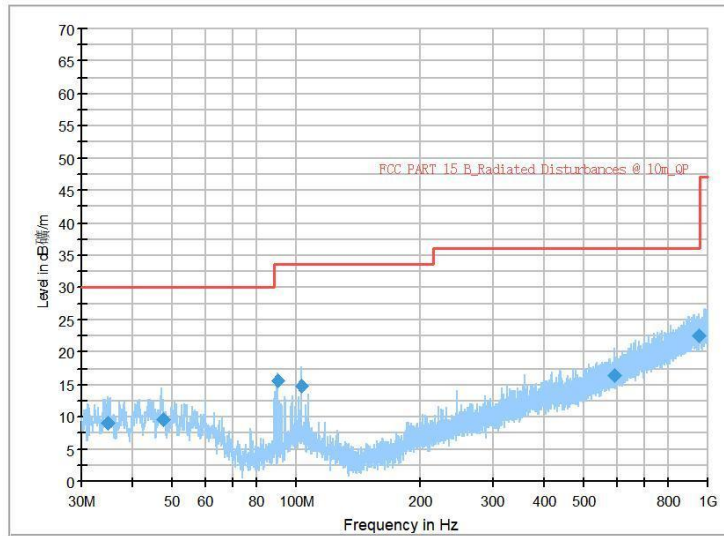

Frequency Range: 1GHz -6GHz  
Detector: Av mode and PK mode  
Modulation type: 802.11n(HT40)

Full Spectrum

Frequency Range: 6GHz -18GHz  
Detector: Av mode and PK mode  
Modulation type: 802.11n(HT40)

Frequency Range: 18GHz -40GHz  
Detector: Av mode and PK mode  
Modulation type: 802.11n(HT40)

Full Spectrum

Frequency Range: 30MHz -1GHz  
Detector: Av mode and PK mode  
Test Mode: 802.11ac(VHT40)

Frequency Range: 1GHz -6GHz  
Detector: Av mode and PK mode  
Test Mode: 802.11ac(VHT40)

Full Spectrum

Frequency Range: 6GHz -18GHz  
Detector: Av mode and PK mode  
Test Mode: 802.11ac(VHT40)

Frequency Range: 18GHz -40GHz  
Detector: Av mode and PK mode  
Test Mode: 802.11ac(VHT40)

Full Spectrum

Frequency Range: 30MHz -1GHz  
Detector: Av mode and PK mode  
Test Mode: 802.11ax(HE 40)