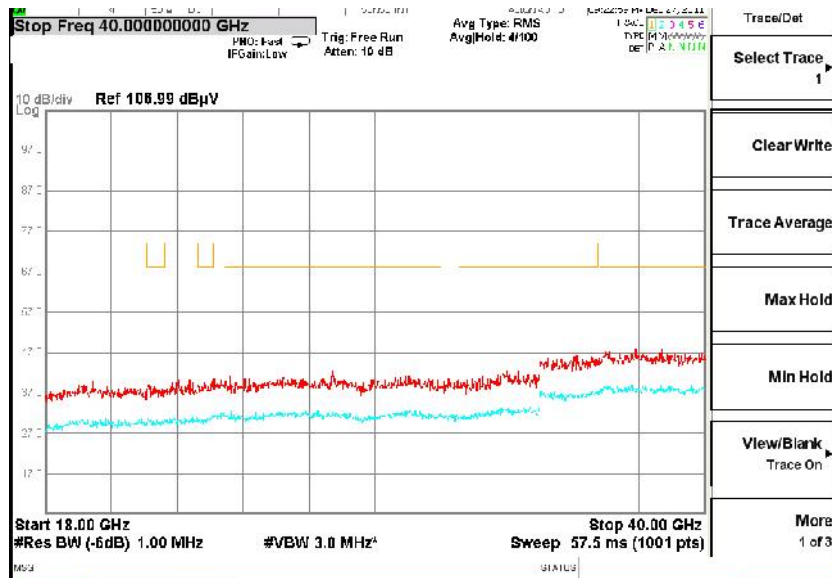

Frequency Range: 18GHz -40GHz
Detector: Av mode and PK mode
Test Mode: 802.11ac(VHT20)