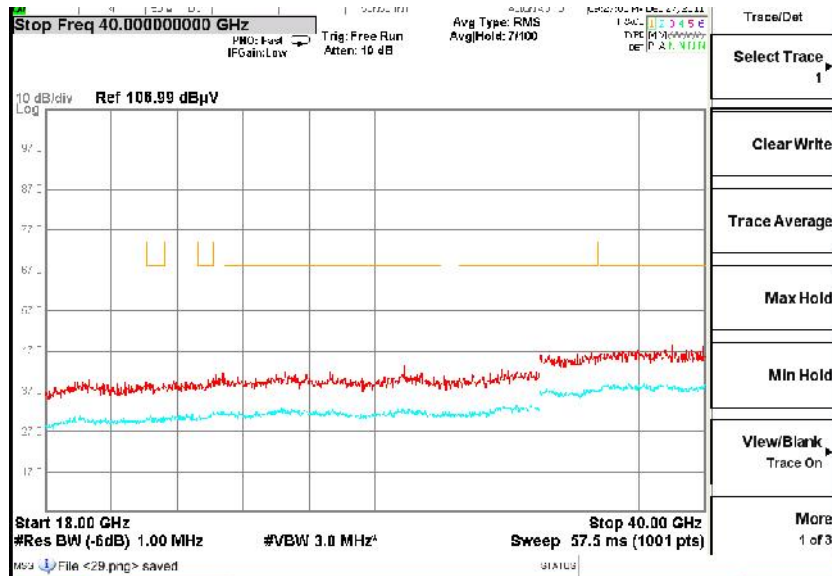

Full Spectrum

Frequency Range: 1GHz -6GHz  
Detector: Av mode and PK mode  
Test Mode: 802.11ax(HE20)

Full Spectrum

Frequency Range: 6GHz -18GHz  
Detector: Av mode and PK mode  
Test Mode: 802.11ax(HE20)