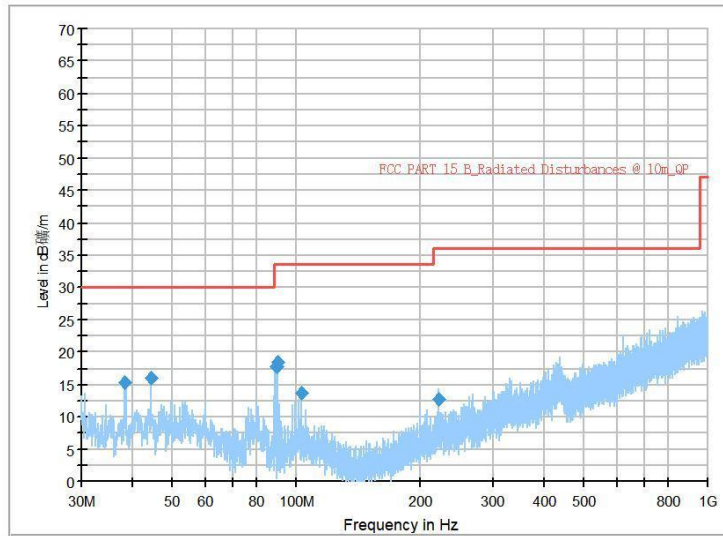

Carrier frequency (MHz): 5260  
Channel No.:52

Frequency Range: 30MHz -1GHz  
Detector: Av mode and PK mode  
Modulation type: 802.11a

Frequency Range: 1GHz -6GHz  
Detector: Av mode and PK mode  
Modulation type: 802.11a

Full Spectrum

Frequency Range: 6GHz -18GHz  
Detector: Av mode and PK mode  
Modulation type: 802.11a

Frequency Range: 18GHz -40GHz  
Detector: Av mode and PK mode  
Modulation type: 802.11a

Full Spectrum

Frequency Range: 30MHz -1GHz  
Detector: Av mode and PK mode  
Modulation type: 802.11n(HT20)

Frequency Range: 1GHz -6GHz  
Detector: Av mode and PK mode  
Modulation type: 802.11n(HT20)

Full Spectrum

Frequency Range: 6GHz -18GHz  
Detector: Av mode and PK mode  
Modulation type: 802.11n(HT20)