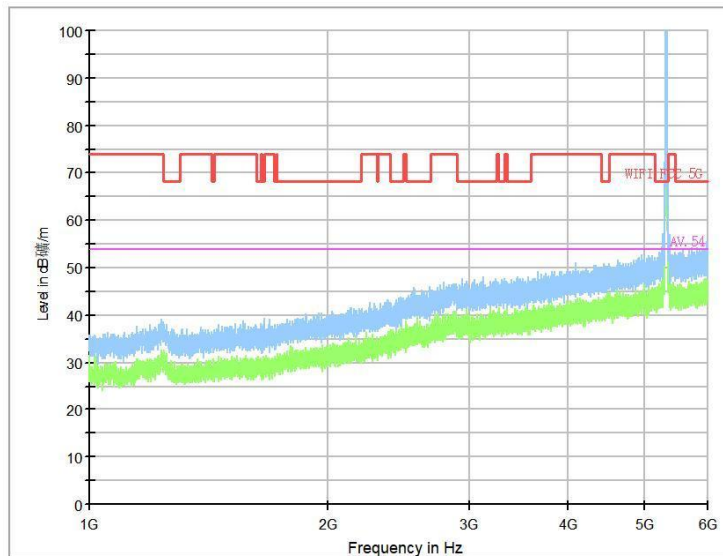

Carrier frequency (MHz): 5320  
Channel No.:64

Full Spectrum

Frequency Range: 30MHz -1GHz  
Detector: Av mode and PK mode  
Modulation type: 802.11a

Frequency Range: 1GHz -6GHz  
Detector: Av mode and PK mode  
Modulation type: 802.11a

Full Spectrum

Frequency Range: 6GHz -18GHz  
Detector: Av mode and PK mode  
Modulation type: 802.11a

Frequency Range: 18GHz -40GHz  
Detector: Av mode and PK mode  
Modulation type: 802.11a

Full Spectrum

Frequency Range: 30MHz -1GHz  
Detector: Av mode and PK mode  
Modulation type: 802.11n(HT20)

Frequency Range: 1GHz -6GHz  
Detector: Av mode and PK mode  
Modulation type: 802.11n(HT20)

Full Spectrum

Frequency Range: 6GHz -18GHz  
Detector: Av mode and PK mode  
Modulation type: 802.11n(HT20)