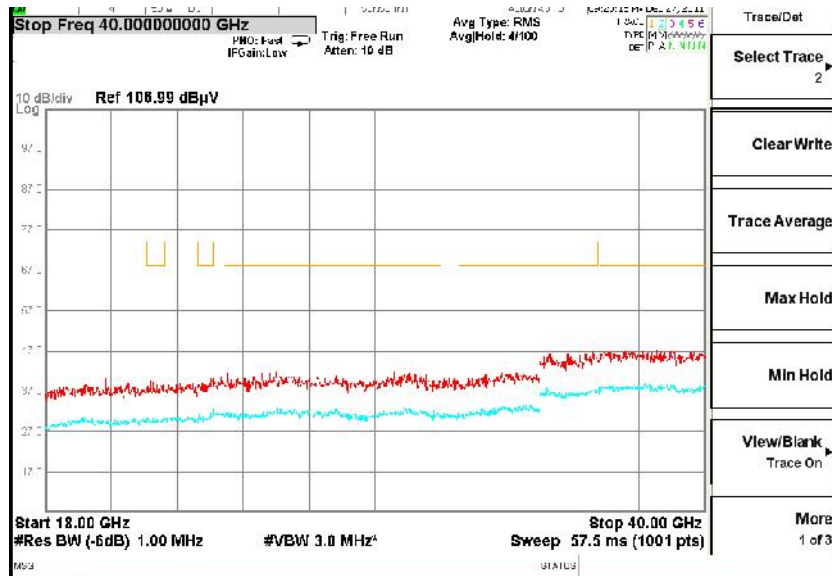

Frequency Range: 18GHz -40GHz
Detector: Av mode and PK mode
Test Mode: 802.11ax(HE20)