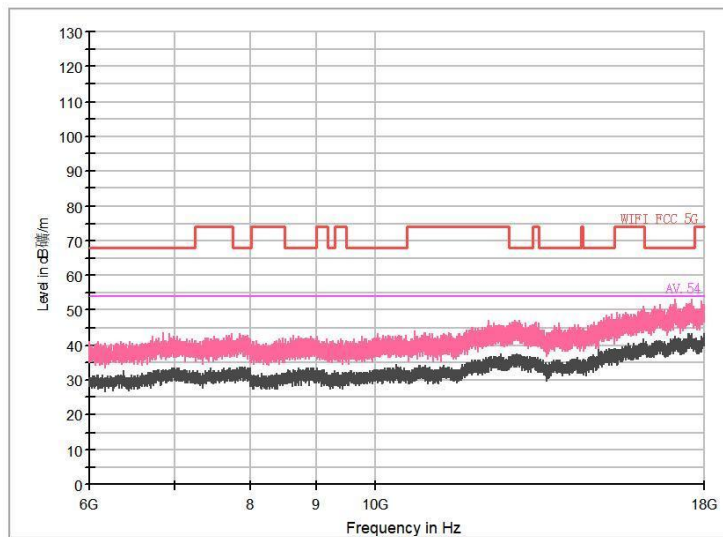

Full Spectrum

Frequency Range: 30MHz -1GHz  
Detector: Av mode and PK mode  
Test Mode: 802.11ac(VHT20)

Frequency Range: 1GHz -6GHz  
Detector: Av mode and PK mode  
Test Mode: 802.11ac(VHT20)

Frequency Range: 6GHz -18GHz  
Detector: Av mode and PK mode  
Test Mode: 802.11ac(VHT20)

Frequency Range: 18GHz -40GHz  
Detector: Av mode and PK mode  
Test Mode: 802.11ac(VHT20)

Full Spectrum

Frequency Range: 30MHz -1GHz  
Detector: Av mode and PK mode  
Test Mode: 802.11ax(HE20)

Full Spectrum

Frequency Range: 1GHz -6GHz  
Detector: Av mode and PK mode  
Test Mode: 802.11ax(HE20)

Full Spectrum

Frequency Range: 6GHz -18GHz  
Detector: Av mode and PK mode  
Test Mode: 802.11ax(HE20)

Frequency Range: 18GHz -40GHz  
Detector: Av mode and PK mode  
Test Mode: 802.11ax(HE20)