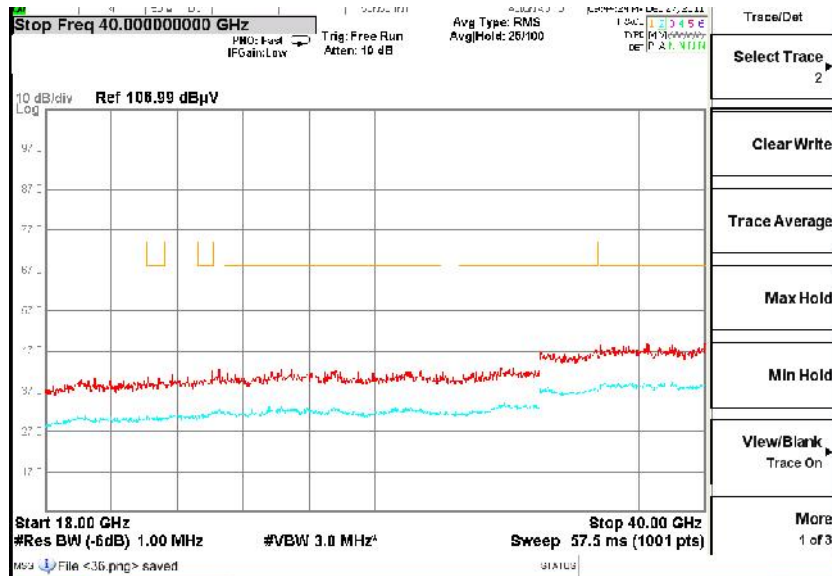

Full Spectrum

Frequency Range: 1GHz -6GHz  
Detector: Av mode and PK mode  
Test Mode: 802.11ax(HE 40)

Full Spectrum

Frequency Range: 6GHz -18GHz  
Detector: Av mode and PK mode  
Test Mode: 802.11ax(HE 40)

Frequency Range: 18GHz -40GHz  
Detector: Av mode and PK mode  
Test Mode: 802.11ax(HE40)

Carrier frequency (MHz): 5290  
Channel No.:58

Full Spectrum

Frequency Range: 30MHz -1GHz  
Detector: Av mode and PK mode  
Test Mode: 802.11ac(VHT80)

Frequency Range: 1GHz -6GHz  
Detector: Av mode and PK mode  
Test Mode: 802.11ac(VHT80)

Full Spectrum

Frequency Range: 6GHz -18GHz  
Detector: Av mode and PK mode  
Test Mode: 802.11ac(VHT80)

Frequency Range: 18GHz -40GHz  
Detector: Av mode and PK mode  
Test Mode: 802.11ac(VHT80)