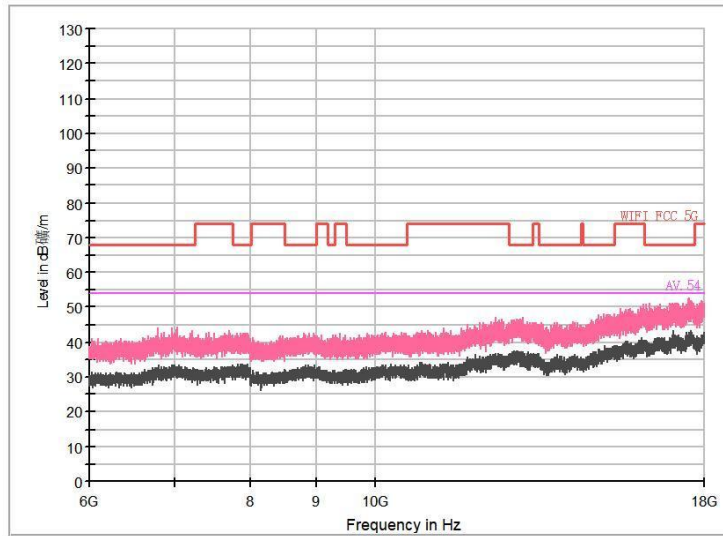

Full Spectrum

Frequency Range: 30MHz -1GHz  
Detector: Av mode and PK mode  
Test Mode: 802.11ac(VHT40)

Frequency Range: 1GHz -6GHz  
Detector: Av mode and PK mode  
Test Mode: 802.11ac(VHT40)

Full Spectrum

Frequency Range: 6GHz -18GHz  
Detector: Av mode and PK mode  
Test Mode: 802.11ac(VHT40)

Frequency Range: 18GHz -40GHz  
Detector: Av mode and PK mode  
Test Mode: 802.11ac(VHT40)

Full Spectrum

Frequency Range: 30MHz -1GHz  
Detector: Av mode and PK mode  
Test Mode: 802.11ax(HE 40)

Full Spectrum

Frequency Range: 1GHz -6GHz  
Detector: Av mode and PK mode  
Test Mode: 802.11ax(HE 40)

Full Spectrum

Frequency Range: 6GHz -18GHz  
Detector: Av mode and PK mode  
Test Mode: 802.11ax(HE 40)

Frequency Range: 18GHz -40GHz  
Detector: Av mode and PK mode  
Test Mode: 802.11ax(HE40)

Carrier frequency (MHz): 5290  
Channel No.:58

Full Spectrum

Frequency Range: 30MHz -1GHz  
Detector: Av mode and PK mode  
Test Mode: 802.11ac(VHT80)