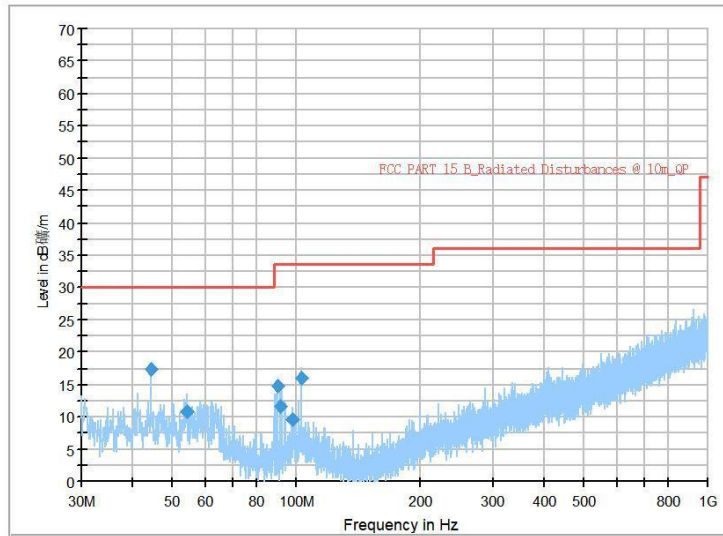

Frequency Range: 18GHz -40GHz  
Detector: Av mode and PK mode  
Test Mode: 802.11ax(HE40)

Carrier frequency (MHz): 5290  
Channel No.:58

Full Spectrum

Frequency Range: 30MHz -1GHz  
Detector: Av mode and PK mode  
Test Mode: 802.11ac(VHT80)

Frequency Range: 1GHz -6GHz  
Detector: Av mode and PK mode  
Test Mode: 802.11ac(VHT80)

Full Spectrum

Frequency Range: 6GHz -18GHz  
Detector: Av mode and PK mode  
Test Mode: 802.11ac(VHT80)

Frequency Range: 18GHz -40GHz  
Detector: Av mode and PK mode  
Test Mode: 802.11ac(VHT80)

Full Spectrum

Frequency Range: 30MHz -1GHz  
Detector: Av mode and PK mode  
Test Mode: 802.11ax(HE80)

Frequency Range: 1GHz -6GHz  
Detector: Av mode and PK mode  
Test Mode: 802.11ax(HE80)

Full Spectrum