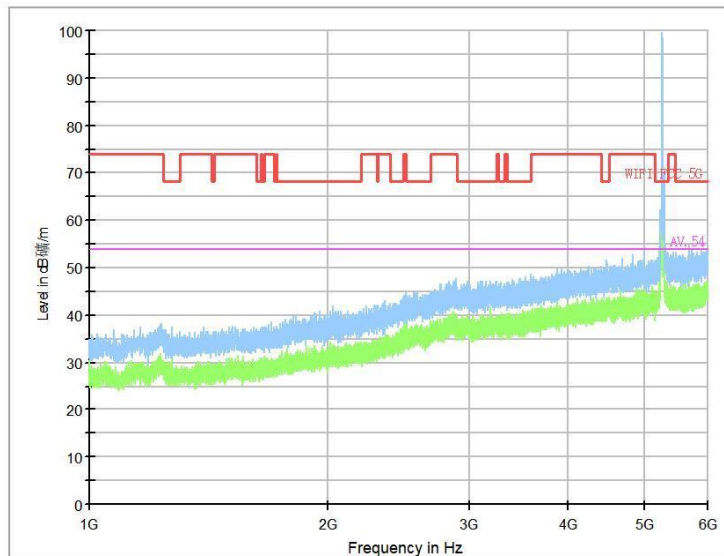

Full Spectrum

Frequency Range: 6GHz -18GHz  
Detector: Av mode and PK mode  
Modulation type: 802.11a

Frequency Range: 18GHz -40GHz  
Detector: Av mode and PK mode  
Modulation type: 802.11a

Full Spectrum

Frequency Range: 30MHz -1GHz  
Detector: Av mode and PK mode  
Modulation type: 802.11n(HT20)

Frequency Range: 1GHz -6GHz  
Detector: Av mode and PK mode  
Modulation type: 802.11n(HT20)

Full Spectrum

Frequency Range: 6GHz -18GHz  
Detector: Av mode and PK mode  
Modulation type: 802.11n(HT20)

Frequency Range: 18GHz -40GHz  
Detector: Av mode and PK mode  
Modulation type: 802.11n(HT20)

Full Spectrum

Frequency Range: 30MHz -1GHz  
Detector: Av mode and PK mode  
Test Mode: 802.11ac(VHT20)

Frequency Range: 1GHz -6GHz  
Detector: Av mode and PK mode  
Test Mode: 802.11ac(VHT20)