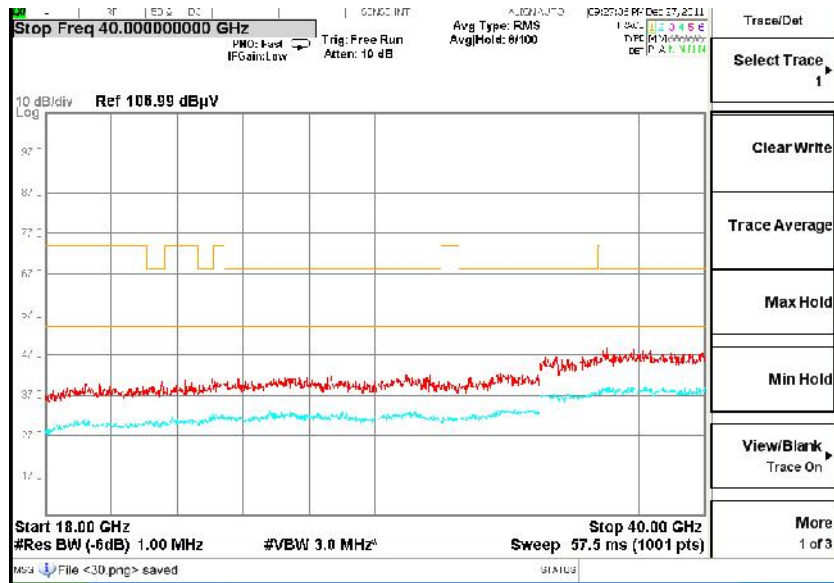

Full Spectrum

Frequency Range: 1GHz -6GHz  
Detector: Av mode and PK mode  
Test Mode: 802.11ax(HE20)

Full Spectrum

Frequency Range: 6GHz -18GHz  
Detector: Av mode and PK mode  
Test Mode: 802.11ax(HE20)

Frequency Range: 18GHz -40GHz  
Detector: Av mode and PK mode  
Test Mode: 802.11ax(HE20)

Carrier frequency (MHz): 5270  
Channel No.:54

Frequency Range: 30MHz -1GHz  
Detector: Av mode and PK mode  
Modulation type: 802.11n(HT40)

Frequency Range: 1GHz -6GHz  
Detector: Av mode and PK mode  
Modulation type: 802.11n(HT40)

Full Spectrum

Frequency Range: 6GHz -18GHz  
Detector: Av mode and PK mode  
Modulation type: 802.11n(HT40)

Frequency Range: 18GHz -40GHz  
Detector: Av mode and PK mode  
Modulation type: 802.11n(HT40)