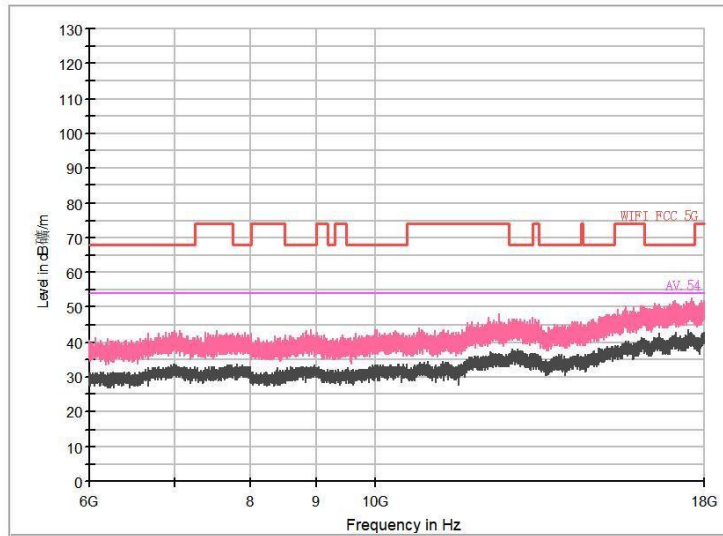

Full Spectrum

Frequency Range: 1GHz -6GHz  
Detector: Av mode and PK mode  
Test Mode: 802.11ax(HE 40)

Full Spectrum

Frequency Range: 6GHz -18GHz  
Detector: Av mode and PK mode  
Test Mode: 802.11ax(HE 40)

Frequency Range: 18GHz -40GHz  
Detector: Av mode and PK mode  
Test Mode: 802.11ax(HE40)

Carrier frequency (MHz): 5310  
Channel No.:62

Full Spectrum

Frequency Range: 30MHz -1GHz  
Detector: Av mode and PK mode  
Modulation type: 802.11n(HT40)

Frequency Range: 1GHz -6GHz  
Detector: Av mode and PK mode  
Modulation type: 802.11n(HT40)

Full Spectrum

Frequency Range: 6GHz -18GHz  
Detector: Av mode and PK mode  
Modulation type: 802.11n(HT40)

Frequency Range: 18GHz -40GHz  
Detector: Av mode and PK mode  
Modulation type: 802.11n(HT40)