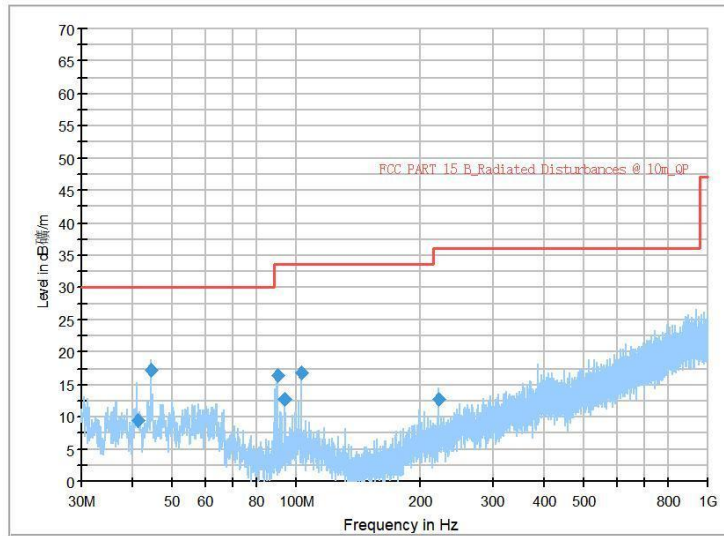

Frequency Range: 1GHz -6GHz  
Detector: Av mode and PK mode  
Modulation type: 802.11n(HT40)

Full Spectrum

Frequency Range: 6GHz -18GHz  
Detector: Av mode and PK mode  
Modulation type: 802.11n(HT40)

Frequency Range: 18GHz -40GHz  
Detector: Av mode and PK mode  
Modulation type: 802.11n(HT40)

Full Spectrum

Frequency Range: 30MHz -1GHz  
Detector: Av mode and PK mode  
Test Mode: 802.11ac(VHT40)

Frequency Range: 1GHz -6GHz  
Detector: Av mode and PK mode  
Test Mode: 802.11ac(VHT40)

Full Spectrum