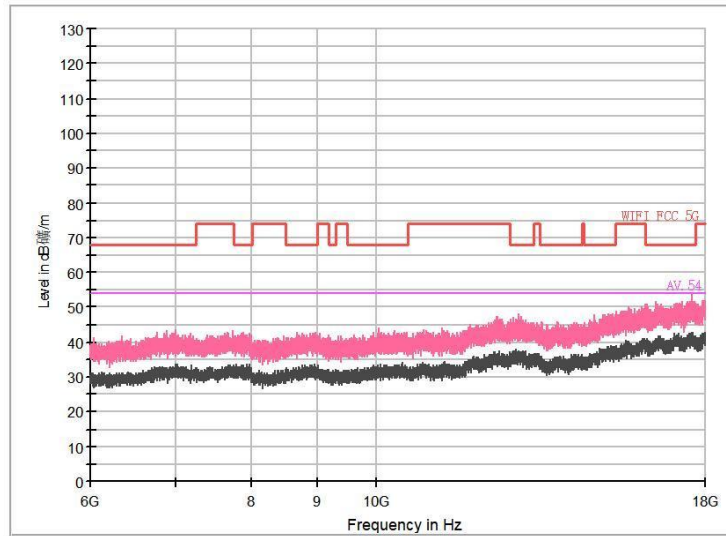

Frequency Range: 1GHz -6GHz  
Detector: Av mode and PK mode  
Modulation type: 802.11n(HT40)

Full Spectrum

Frequency Range: 6GHz -18GHz  
Detector: Av mode and PK mode  
Modulation type: 802.11n(HT40)

Frequency Range: 18GHz -40GHz  
Detector: Av mode and PK mode  
Modulation type: 802.11n(HT40)

Full Spectrum

Frequency Range: 30MHz -1GHz  
Detector: Av mode and PK mode  
Test Mode: 802.11ac(VHT40)

Frequency Range: 1GHz -6GHz  
Detector: Av mode and PK mode  
Test Mode: 802.11ac(VHT40)

Full Spectrum

Frequency Range: 6GHz -18GHz  
Detector: Av mode and PK mode  
Test Mode: 802.11ac(VHT40)

Frequency Range: 18GHz -40GHz  
Detector: Av mode and PK mode  
Test Mode: 802.11ac(VHT40)

Full Spectrum

Frequency Range: 30MHz -1GHz  
Detector: Av mode and PK mode  
Test Mode: 802.11ax(HE 40)

Full Spectrum

Frequency Range: 1GHz -6GHz  
Detector: Av mode and PK mode  
Test Mode: 802.11ax(HE 40)

Full Spectrum

Frequency Range: 6GHz -18GHz  
Detector: Av mode and PK mode  
Test Mode: 802.11ax(HE 40)