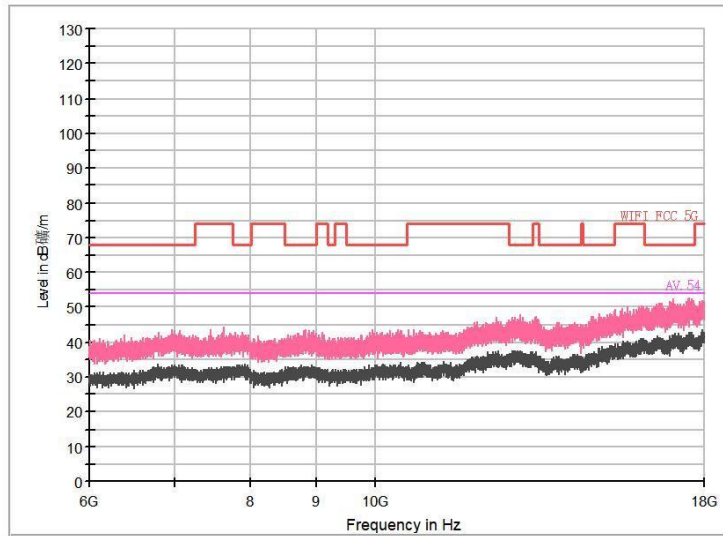

Frequency Range: 18GHz -40GHz  
Detector: Av mode and PK mode  
Test Mode: 802.11ax(HE40)

Carrier frequency (MHz): 5290  
Channel No.:58

Full Spectrum

Frequency Range: 30MHz -1GHz  
Detector: Av mode and PK mode  
Test Mode: 802.11ac(VHT80)

Frequency Range: 1GHz -6GHz  
Detector: Av mode and PK mode  
Test Mode: 802.11ac(VHT80)

Full Spectrum

Frequency Range: 6GHz -18GHz  
Detector: Av mode and PK mode  
Test Mode: 802.11ac(VHT80)

Frequency Range: 18GHz -40GHz  
Detector: Av mode and PK mode  
Test Mode: 802.11ac(VHT80)

Full Spectrum

Frequency Range: 30MHz -1GHz  
Detector: Av mode and PK mode  
Test Mode: 802.11ax(HE80)

Frequency Range: 1GHz -6GHz  
Detector: Av mode and PK mode  
Test Mode: 802.11ax(HE80)

Full Spectrum

Frequency Range: 6GHz -18GHz  
Detector: Av mode and PK mode  
Test Mode: 802.11ax(HE80)

Frequency Range: 18GHz -40GHz  
Detector: Av mode and PK mode  
Test Mode: 802.11ax(HE80)

Carrier frequency (MHz): 5500  
Channel No.:100