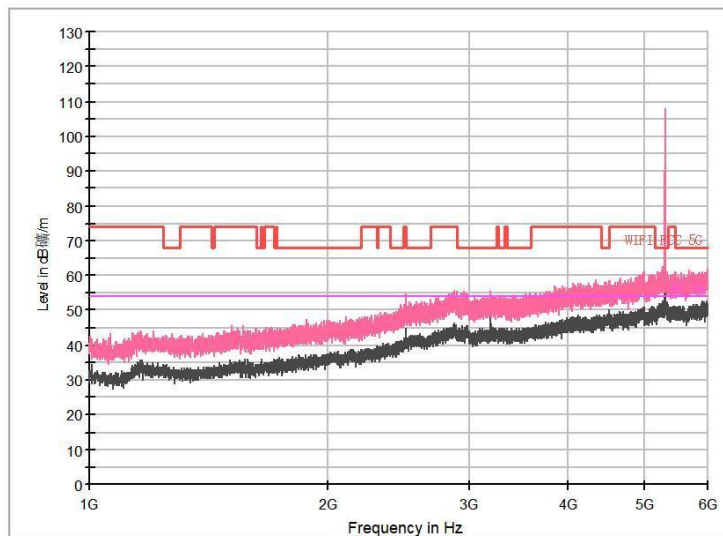

Full Spectrum

Frequency Range: 6GHz -18GHz  
Detector: Av mode and PK mode  
Modulation type: 802.11n(HT20)

Frequency Range: 18GHz -40GHz  
Detector: Av mode and PK mode  
Modulation type: 802.11n(HT20)

Full Spectrum

Frequency Range: 30MHz -1GHz  
Detector: Av mode and PK mode  
Test Mode: 802.11ac(VHT20)

Frequency Range: 1GHz -6GHz  
Detector: Av mode and PK mode  
Test Mode: 802.11ac(VHT20)

Frequency Range: 6GHz -18GHz  
Detector: Av mode and PK mode  
Test Mode: 802.11ac(VHT20)

Frequency Range: 18GHz -40GHz  
Detector: Av mode and PK mode  
Test Mode: 802.11ac(VHT20)

Full Spectrum

Frequency Range: 30MHz -1GHz  
Detector: Av mode and PK mode  
Test Mode: 802.11ax(HE20)

Full Spectrum