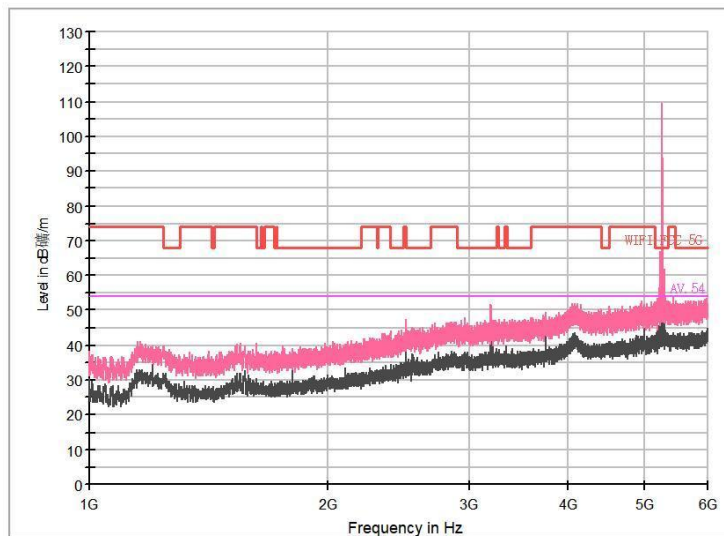

Frequency Range: 18GHz -40GHz  
Detector: Av mode and PK mode  
Modulation type: 802.11n(HT20)

Full Spectrum

Frequency Range: 30MHz -1GHz  
Detector: Av mode and PK mode  
Test Mode: 802.11ac(VHT20)

Frequency Range: 1GHz -6GHz  
Detector: Av mode and PK mode  
Test Mode: 802.11ac(VHT20)

Full Spectrum

Frequency Range: 6GHz -18GHz  
Detector: Av mode and PK mode  
Test Mode: 802.11ac(VHT20)

Frequency Range: 18GHz -40GHz  
Detector: Av mode and PK mode  
Test Mode: 802.11ac(VHT20)

Full Spectrum

Frequency Range: 30MHz -1GHz  
Detector: Av mode and PK mode  
Test Mode: 802.11ax(HE20)

Full Spectrum

Frequency Range: 1GHz -6GHz  
Detector: Av mode and PK mode  
Test Mode: 802.11ax(HE20)

Full Spectrum