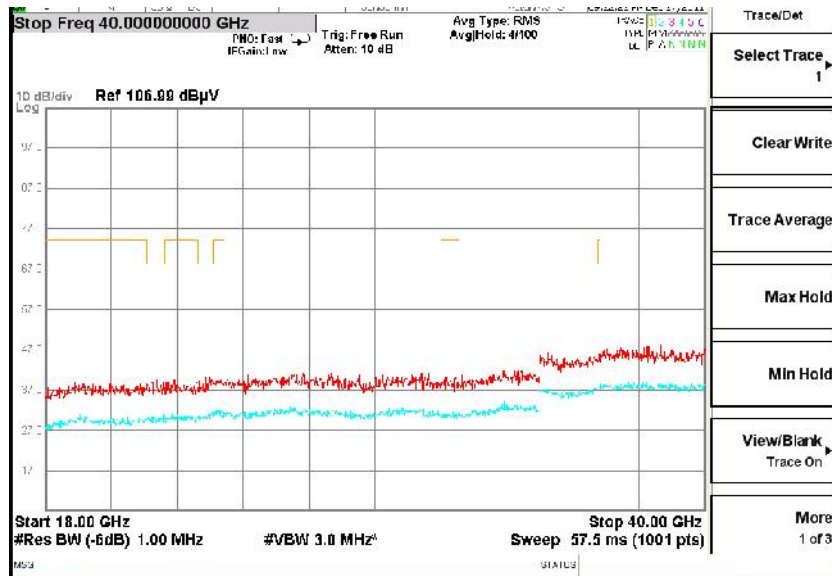

Carrier frequency (MHz): 5260  
Channel No.:52

Frequency Range: 30MHz -1GHz  
Detector: Av mode and PK mode  
Modulation type: 802.11a

Frequency Range: 1GHz -6GHz  
Detector: Av mode and PK mode  
Modulation type: 802.11a

Full Spectrum

Frequency Range: 6GHz -18GHz  
Detector: Av mode and PK mode  
Modulation type: 802.11a

Frequency Range: 18GHz -40GHz  
Detector: Av mode and PK mode  
Modulation type: 802.11a

Full Spectrum