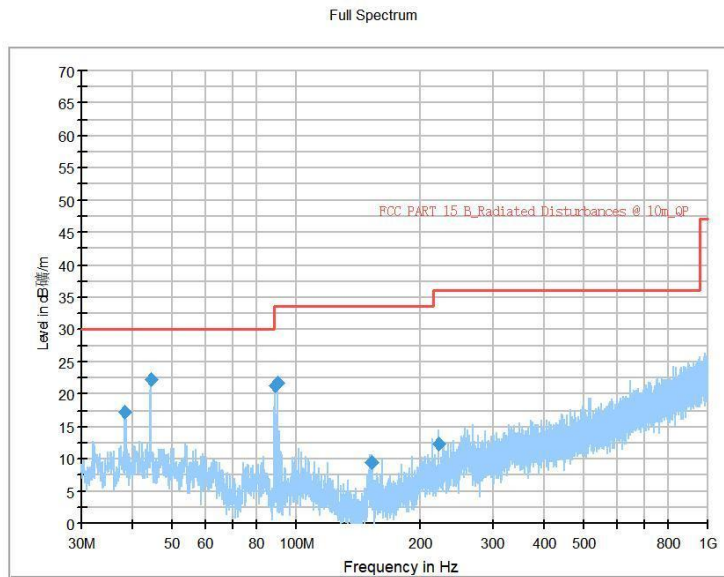

Carrier frequency (MHz): 5260  
Channel No.:52

Frequency Range: 30MHz -1GHz  
Detector: Av mode and PK mode  
Modulation type: 802.11a

Frequency Range: 1GHz -6GHz  
Detector: Av mode and PK mode  
Modulation type: 802.11a

Full Spectrum

Frequency Range: 6GHz -18GHz  
Detector: Av mode and PK mode  
Modulation type: 802.11a

Frequency Range: 18GHz -40GHz  
Detector: Av mode and PK mode  
Modulation type: 802.11a

Full Spectrum