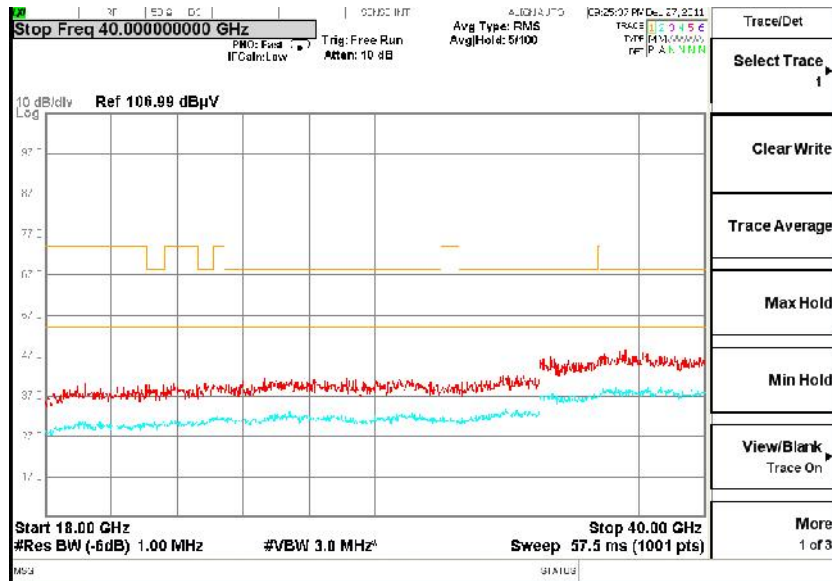

Full Spectrum

Frequency Range: 30MHz -1GHz  
Detector: Av mode and PK mode  
Test Mode: 802.11ac(VHT20)

Frequency Range: 1GHz -6GHz  
Detector: Av mode and PK mode  
Test Mode: 802.11ac(VHT20)

Frequency Range: 6GHz -18GHz  
Detector: Av mode and PK mode  
Test Mode: 802.11ac(VHT20)

Frequency Range: 18GHz -40GHz  
Detector: Av mode and PK mode  
Test Mode: 802.11ac(VHT20)

Full Spectrum

Frequency Range: 30MHz -1GHz  
Detector: Av mode and PK mode  
Test Mode: 802.11ax(HE20)

Full Spectrum