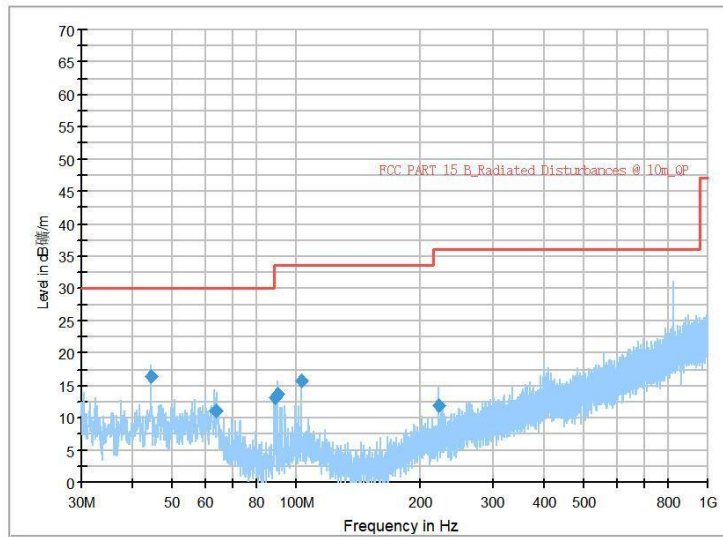

Frequency Range: 6GHz -18GHz  
Detector: Av mode and PK mode  
Test Mode: 802.11ac(VHT40)

Frequency Range: 18GHz -40GHz  
Detector: Av mode and PK mode  
Test Mode: 802.11ac(VHT40)

Full Spectrum

Frequency Range: 30MHz -1GHz  
Detector: Av mode and PK mode  
Test Mode: 802.11ax(HE 40)

Full Spectrum

Frequency Range: 1GHz -6GHz  
Detector: Av mode and PK mode  
Test Mode: 802.11ax(HE 40)

Full Spectrum

Frequency Range: 6GHz -18GHz  
Detector: Av mode and PK mode  
Test Mode: 802.11ax(HE 40)

Frequency Range: 18GHz -40GHz  
Detector: Av mode and PK mode  
Test Mode: 802.11ax(HE40)

Carrier frequency (MHz): 5290  
Channel No.:58

Full Spectrum

Frequency Range: 30MHz -1GHz  
Detector: Av mode and PK mode  
Test Mode: 802.11ac(VHT80)

Frequency Range: 1GHz -6GHz  
Detector: Av mode and PK mode  
Test Mode: 802.11ac(VHT80)

Full Spectrum

Frequency Range: 6GHz -18GHz  
Detector: Av mode and PK mode  
Test Mode: 802.11ac(VHT80)

Frequency Range: 18GHz -40GHz  
Detector: Av mode and PK mode  
Test Mode: 802.11ac(VHT80)