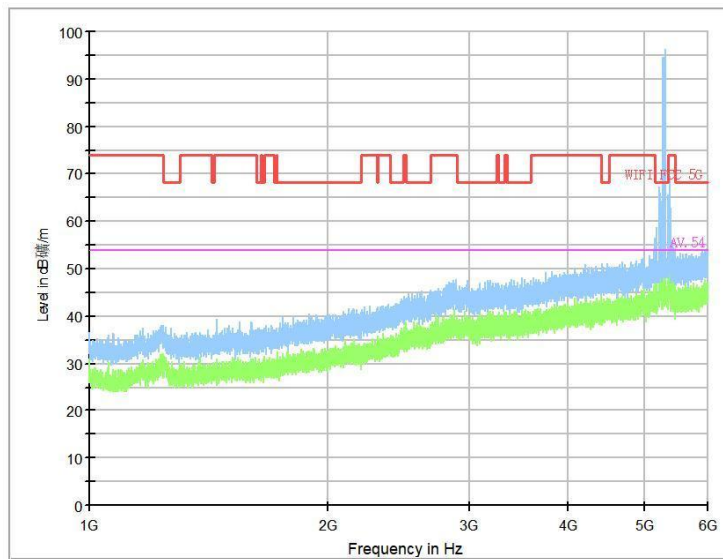

Full Spectrum

Frequency Range: 1GHz -6GHz  
Detector: Av mode and PK mode  
Test Mode: 802.11ax(HE 40)

Full Spectrum

Frequency Range: 6GHz -18GHz  
Detector: Av mode and PK mode  
Test Mode: 802.11ax(HE 40)

Frequency Range: 18GHz -40GHz  
Detector: Av mode and PK mode  
Test Mode: 802.11ax(HE40)

Carrier frequency (MHz): 5290  
Channel No.:58

Full Spectrum

Frequency Range: 30MHz -1GHz  
Detector: Av mode and PK mode  
Test Mode: 802.11ac(VHT80)

Frequency Range: 1GHz -6GHz  
Detector: Av mode and PK mode  
Test Mode: 802.11ac(VHT80)

Full Spectrum

Frequency Range: 6GHz -18GHz  
Detector: Av mode and PK mode  
Test Mode: 802.11ac(VHT80)

Frequency Range: 18GHz -40GHz  
Detector: Av mode and PK mode  
Test Mode: 802.11ac(VHT80)