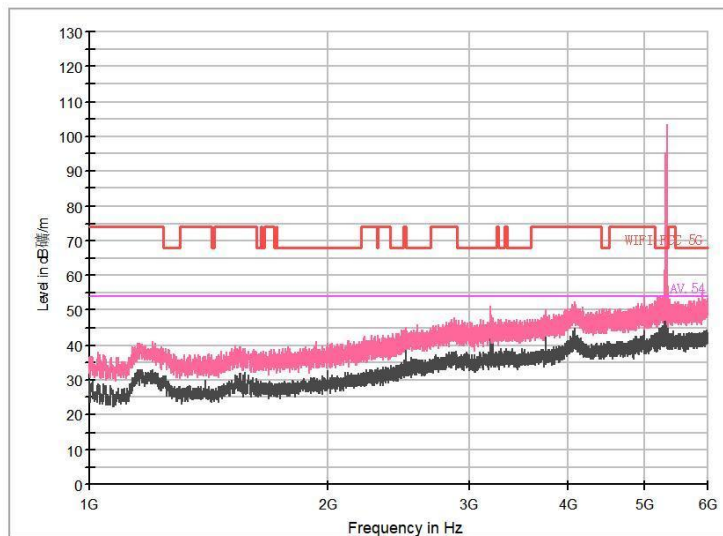

Frequency Range: 18GHz -40GHz  
Detector: Av mode and PK mode  
Modulation type: 802.11n(HT20)

Full Spectrum

Frequency Range: 30MHz -1GHz  
Detector: Av mode and PK mode  
Test Mode: 802.11ac(VHT20)

Frequency Range: 1GHz -6GHz  
Detector: Av mode and PK mode  
Test Mode: 802.11ac(VHT20)

Frequency Range: 6GHz -18GHz  
Detector: Av mode and PK mode  
Test Mode: 802.11ac(VHT20)

Frequency Range: 18GHz -40GHz  
Detector: Av mode and PK mode  
Test Mode: 802.11ac(VHT20)

Full Spectrum

Frequency Range: 30MHz -1GHz  
Detector: Av mode and PK mode  
Test Mode: 802.11ax(HE20)

Full Spectrum

Frequency Range: 1GHz -6GHz  
Detector: Av mode and PK mode  
Test Mode: 802.11ax(HE20)

Full Spectrum

Frequency Range: 6GHz -18GHz  
Detector: Av mode and PK mode  
Test Mode: 802.11ax(HE20)