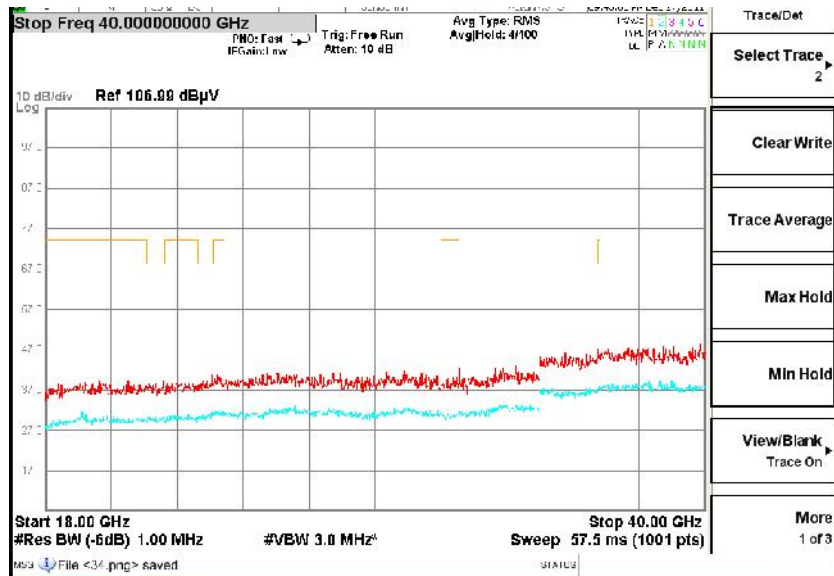

Full Spectrum

Frequency Range: 30MHz -1GHz  
Detector: Av mode and PK mode  
Test Mode: 802.11ac(VHT40)

Frequency Range: 1GHz -6GHz  
Detector: Av mode and PK mode  
Test Mode: 802.11ac(VHT40)

Full Spectrum

Frequency Range: 6GHz -18GHz  
Detector: Av mode and PK mode  
Test Mode: 802.11ac(VHT40)

Frequency Range: 18GHz -40GHz  
Detector: Av mode and PK mode  
Test Mode: 802.11ac(VHT40)

Full Spectrum

Frequency Range: 30MHz -1GHz  
Detector: Av mode and PK mode  
Test Mode: 802.11ax(HE 40)