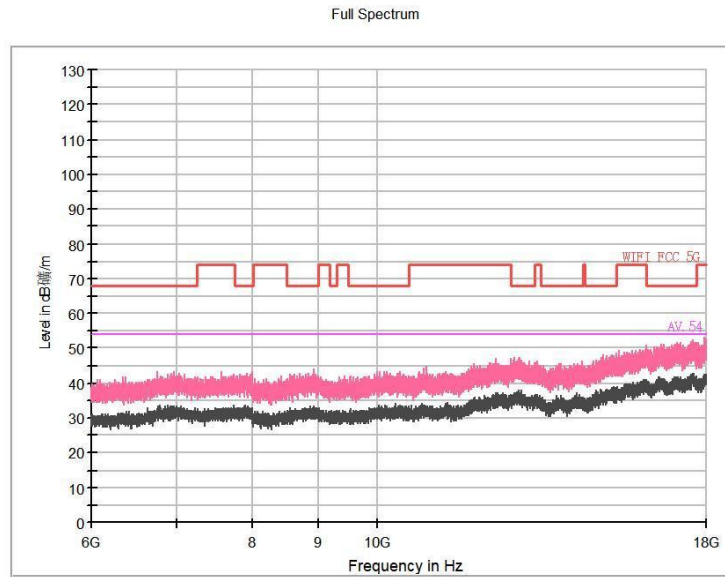

Frequency Range: 30MHz -1GHz  
Detector: Av mode and PK mode  
Modulation type: 802.11n(HT20)

Frequency Range: 1GHz -6GHz  
Detector: Av mode and PK mode  
Modulation type: 802.11n(HT20)

Full Spectrum

Frequency Range: 6GHz -18GHz  
Detector: Av mode and PK mode  
Modulation type: 802.11n(HT20)

Frequency Range: 18GHz -40GHz  
Detector: Av mode and PK mode  
Modulation type: 802.11n(HT20)

Full Spectrum

Frequency Range: 30MHz -1GHz  
Detector: Av mode and PK mode  
Test Mode: 802.11ac(VHT20)

Frequency Range: 1GHz -6GHz  
Detector: Av mode and PK mode  
Test Mode: 802.11ac(VHT20)

Frequency Range: 6GHz -18GHz  
Detector: Av mode and PK mode  
Test Mode: 802.11ac(VHT20)

Frequency Range: 18GHz -40GHz  
Detector: Av mode and PK mode  
Test Mode: 802.11ac(VHT20)

Full Spectrum

Frequency Range: 30MHz -1GHz  
Detector: Av mode and PK mode  
Test Mode: 802.11ax(HE20)