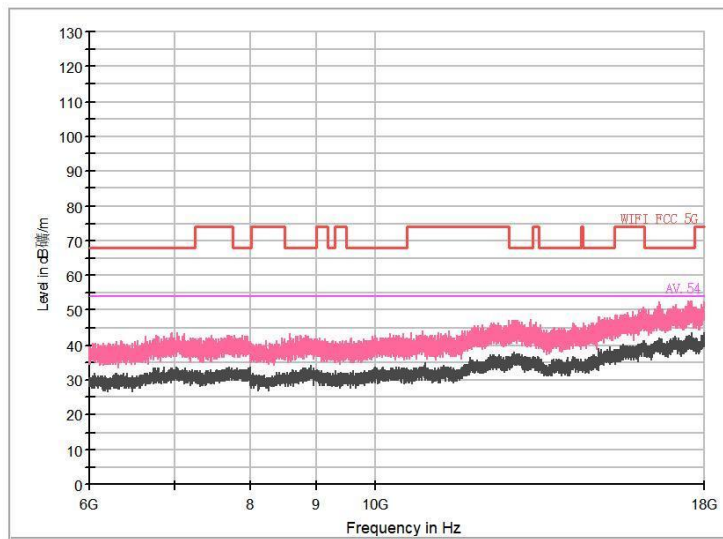

Full Spectrum

Comment

Frequency Range: 30MHz -1GHz  
Detector: Av mode and PK mode  
Modulation type: 802.11a

Frequency Range: 1GHz -6GHz  
Detector: Av mode and PK mode  
Modulation type: 802.11a

Full Spectrum

Frequency Range: 6GHz -18GHz  
Detector: Av mode and PK mode  
Modulation type: 802.11a

Frequency Range: 18GHz -40GHz  
Detector: Av mode and PK mode  
Modulation type: 802.11a

Full Spectrum

Frequency Range: 30MHz -1GHz  
Detector: Av mode and PK mode  
Modulation type: 802.11n(HT20)

Frequency Range: 1GHz -6GHz  
Detector: Av mode and PK mode  
Modulation type: 802.11n(HT20)

Full Spectrum

Frequency Range: 6GHz -18GHz  
Detector: Av mode and PK mode  
Modulation type: 802.11n(HT20)

Frequency Range: 18GHz -40GHz  
Detector: Av mode and PK mode  
Modulation type: 802.11n(HT20)

Full Spectrum

Frequency Range: 30MHz -1GHz  
Detector: Av mode and PK mode  
Test Mode: 802.11ac(VHT20)

Frequency Range: 1GHz -6GHz  
Detector: Av mode and PK mode  
Test Mode: 802.11ac(VHT20)

Full Spectrum