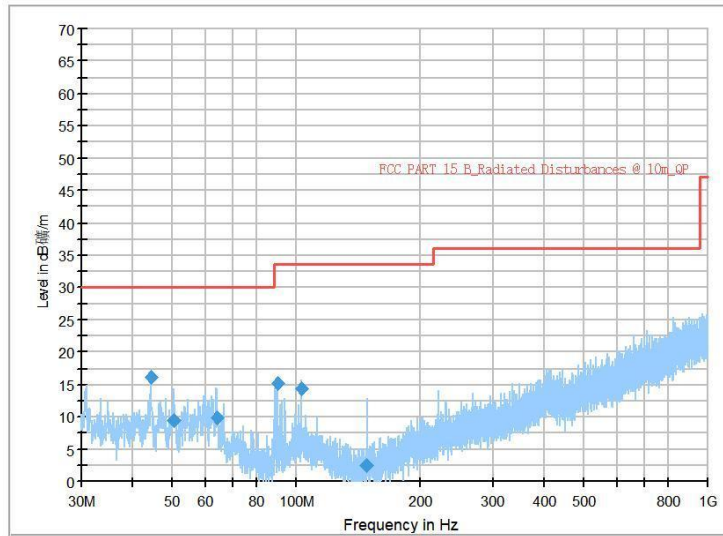

Frequency Range: 18GHz -40GHz  
Detector: Av mode and PK mode  
Test Mode: 802.11ax(HE20)

Carrier frequency (MHz): 5270  
Channel No.:54

Frequency Range: 30MHz -1GHz  
Detector: Av mode and PK mode  
Modulation type: 802.11n(HT40)

Frequency Range: 1GHz -6GHz  
Detector: Av mode and PK mode  
Modulation type: 802.11n(HT40)

Full Spectrum

Frequency Range: 6GHz -18GHz  
Detector: Av mode and PK mode  
Modulation type: 802.11n(HT40)

Frequency Range: 18GHz -40GHz  
Detector: Av mode and PK mode  
Modulation type: 802.11n(HT40)

Full Spectrum

Frequency Range: 30MHz -1GHz  
Detector: Av mode and PK mode  
Test Mode: 802.11ac(VHT40)

Frequency Range: 1GHz -6GHz  
Detector: Av mode and PK mode  
Test Mode: 802.11ac(VHT40)

Full Spectrum