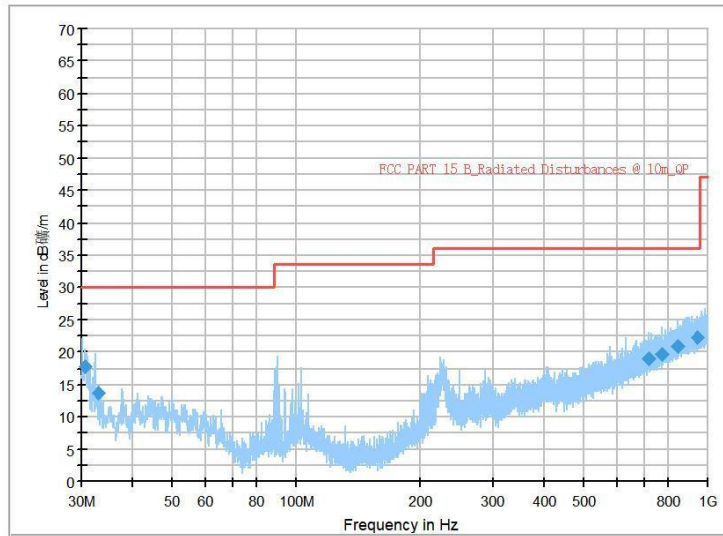

Frequency Range: 30MHz -1GHz  
Detector: Av mode and PK mode  
Modulation type: 802.11n(HT20)

Frequency Range: 1GHz -6GHz  
Detector: Av mode and PK mode  
Modulation type: 802.11n(HT20)

Full Spectrum

Frequency Range: 6GHz -18GHz  
Detector: Av mode and PK mode  
Modulation type: 802.11n(HT20)

Frequency Range: 18GHz -40GHz  
Detector: Av mode and PK mode  
Modulation type: 802.11n(HT20)

Full Spectrum

Frequency Range: 30MHz -1GHz  
Detector: Av mode and PK mode  
Test Mode: 802.11ac(VHT20)

Frequency Range: 1GHz -6GHz  
Detector: Av mode and PK mode  
Test Mode: 802.11ac(VHT20)

Frequency Range: 6GHz -18GHz  
Detector: Av mode and PK mode  
Test Mode: 802.11ac(VHT20)

Frequency Range: 18GHz -40GHz  
Detector: Av mode and PK mode  
Test Mode: 802.11ac(VHT20)

Full Spectrum

Frequency Range: 30MHz -1GHz  
Detector: Av mode and PK mode  
Test Mode: 802.11ax(HE20)