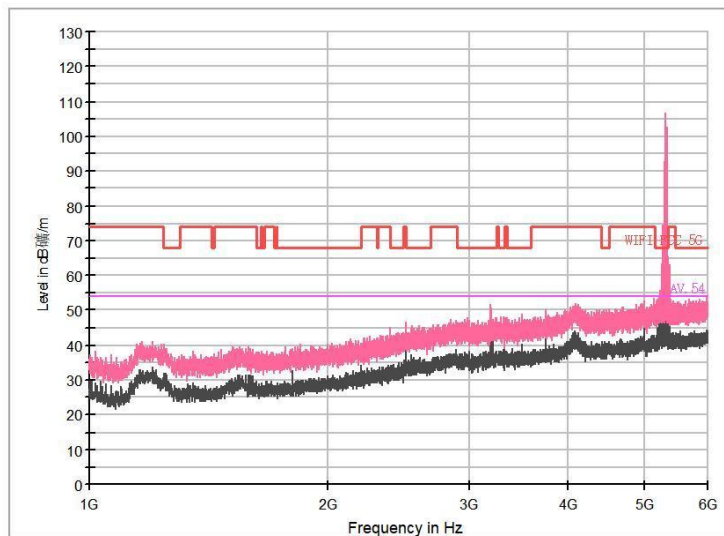

Full Spectrum

Frequency Range: 30MHz -1GHz  
Detector: Av mode and PK mode  
Test Mode: 802.11ac(VHT40)

Frequency Range: 1GHz -6GHz  
Detector: Av mode and PK mode  
Test Mode: 802.11ac(VHT40)

Full Spectrum

Frequency Range: 6GHz -18GHz  
Detector: Av mode and PK mode  
Test Mode: 802.11ac(VHT40)

Frequency Range: 18GHz -40GHz  
Detector: Av mode and PK mode  
Test Mode: 802.11ac(VHT40)

Full Spectrum

Frequency Range: 30MHz -1GHz  
Detector: Av mode and PK mode  
Test Mode: 802.11ax(HE 40)

Full Spectrum

Frequency Range: 1GHz -6GHz  
Detector: Av mode and PK mode  
Test Mode: 802.11ax(HE 40)

Full Spectrum

Frequency Range: 6GHz -18GHz  
Detector: Av mode and PK mode  
Test Mode: 802.11ax(HE 40)

Frequency Range: 18GHz -40GHz  
Detector: Av mode and PK mode  
Test Mode: 802.11ax(HE40)

Carrier frequency (MHz): 5290  
Channel No.:58

Full Spectrum

Frequency Range: 30MHz -1GHz  
Detector: Av mode and PK mode  
Test Mode: 802.11ac(VHT80)