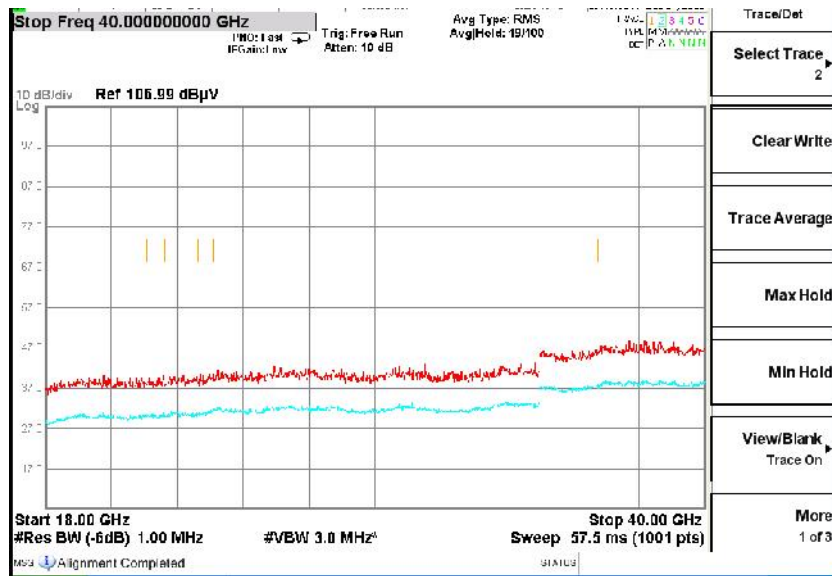

Full Spectrum

Frequency Range: 1GHz -6GHz  
Detector: Av mode and PK mode  
Test Mode: 802.11ax(HE 40)

Full Spectrum

Frequency Range: 6GHz -18GHz  
Detector: Av mode and PK mode  
Test Mode: 802.11ax(HE 40)

Frequency Range: 18GHz -40GHz  
Detector: Av mode and PK mode  
Test Mode: 802.11ax(HE40)

Carrier frequency (MHz): 5290  
Channel No.:58

Full Spectrum

Frequency Range: 30MHz -1GHz  
Detector: Av mode and PK mode  
Test Mode: 802.11ac(VHT80)