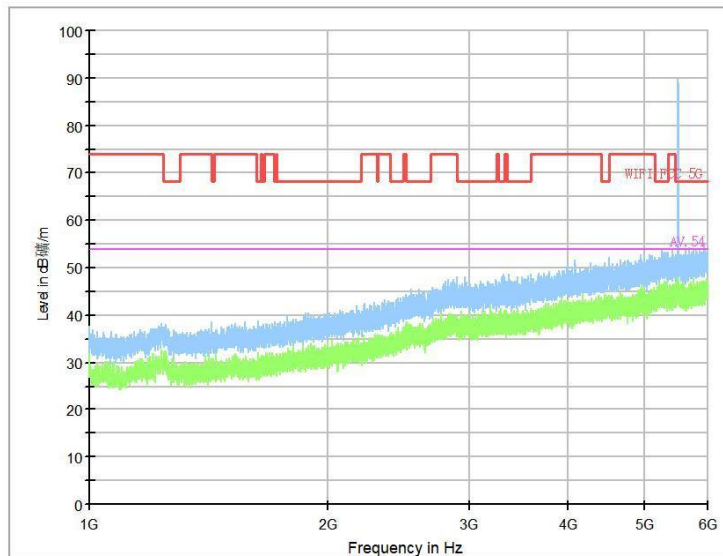

Full Spectrum

Comment

Frequency Range: 30MHz -1GHz  
Detector: Av mode and PK mode  
Modulation type: 802.11a

Frequency Range: 1GHz -6GHz  
Detector: Av mode and PK mode  
Modulation type: 802.11a

Full Spectrum

Frequency Range: 6GHz -18GHz  
Detector: Av mode and PK mode  
Modulation type: 802.11a

Frequency Range: 18GHz -40GHz  
Detector: Av mode and PK mode  
Modulation type: 802.11a

Full Spectrum

Frequency Range: 30MHz -1GHz  
Detector: Av mode and PK mode  
Modulation type: 802.11n(HT20)

Frequency Range: 1GHz -6GHz  
Detector: Av mode and PK mode  
Modulation type: 802.11n(HT20)

Full Spectrum

Frequency Range: 6GHz -18GHz  
Detector: Av mode and PK mode  
Modulation type: 802.11n(HT20)

Frequency Range: 18GHz -40GHz  
Detector: Av mode and PK mode  
Modulation type: 802.11n(HT20)

Full Spectrum

Frequency Range: 30MHz -1GHz  
Detector: Av mode and PK mode  
Test Mode: 802.11ac(VHT20)

Frequency Range: 1GHz -6GHz  
Detector: Av mode and PK mode  
Test Mode: 802.11ac(VHT20)

Full Spectrum