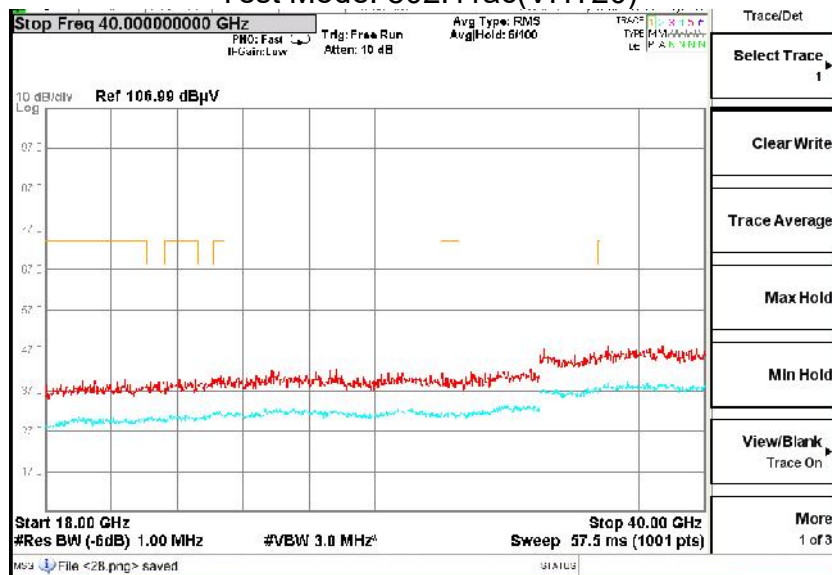

Frequency Range: 6GHz -18GHz
Detector: Av mode and PK mode
Test Mode: 802.11ac(VHT20)