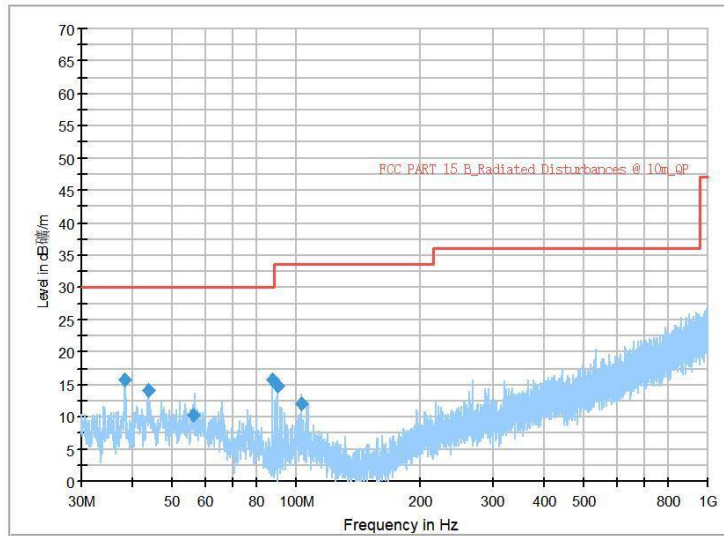

Frequency Range: 6GHz -18GHz  
Detector: Av mode and PK mode  
Modulation type: 802.11a

Frequency Range: 18GHz -40GHz  
Detector: Av mode and PK mode  
Modulation type: 802.11a

Full Spectrum

Frequency Range: 30MHz -1GHz  
Detector: Av mode and PK mode  
Modulation type: 802.11n(HT20)

Frequency Range: 1GHz -6GHz  
Detector: Av mode and PK mode  
Modulation type: 802.11n(HT20)

Full Spectrum

Frequency Range: 6GHz -18GHz  
Detector: Av mode and PK mode  
Modulation type: 802.11n(HT20)

Frequency Range: 18GHz -40GHz  
Detector: Av mode and PK mode  
Modulation type: 802.11n(HT20)

Full Spectrum

Frequency Range: 30MHz -1GHz  
Detector: Av mode and PK mode  
Test Mode: 802.11ac(VHT20)

Frequency Range: 1GHz -6GHz  
Detector: Av mode and PK mode  
Test Mode: 802.11ac(VHT20)

Full Spectrum