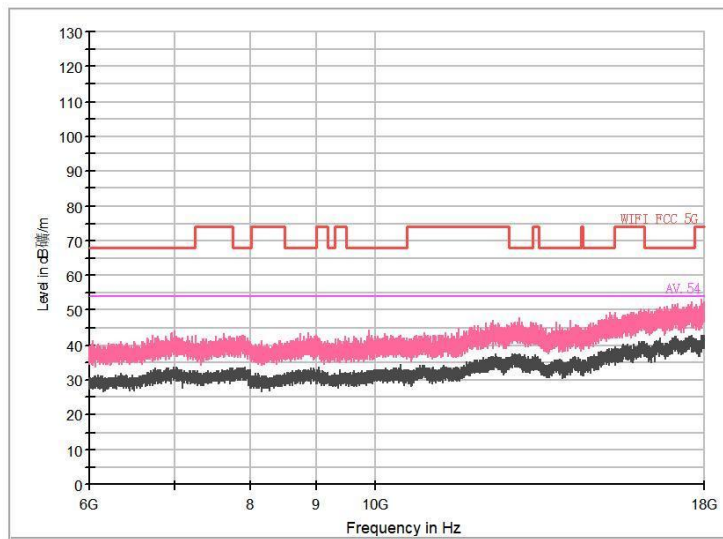

Frequency Range: 30MHz -1GHz  
Detector: Av mode and PK mode  
Modulation type: 802.11n(HT20)

Frequency Range: 1GHz -6GHz  
Detector: Av mode and PK mode  
Modulation type: 802.11n(HT20)

Full Spectrum

Frequency Range: 6GHz -18GHz  
Detector: Av mode and PK mode  
Modulation type: 802.11n(HT20)

Frequency Range: 18GHz -40GHz  
Detector: Av mode and PK mode  
Modulation type: 802.11n(HT20)

Full Spectrum

Frequency Range: 30MHz -1GHz  
Detector: Av mode and PK mode  
Test Mode: 802.11ac(VHT20)

Frequency Range: 1GHz -6GHz  
Detector: Av mode and PK mode  
Test Mode: 802.11ac(VHT20)

Full Spectrum

Frequency Range: 6GHz -18GHz  
Detector: Av mode and PK mode  
Test Mode: 802.11ac(VHT20)

Frequency Range: 18GHz -40GHz  
Detector: Av mode and PK mode  
Test Mode: 802.11ac(VHT20)

Full Spectrum