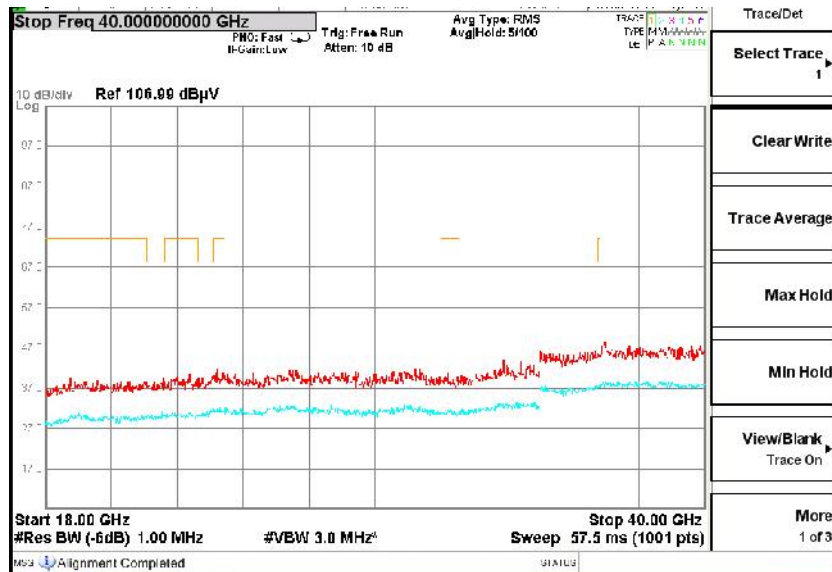

Frequency Range: 18GHz -40GHz
Detector: Av mode and PK mode
Test Mode: 802.11ac(VHT40)