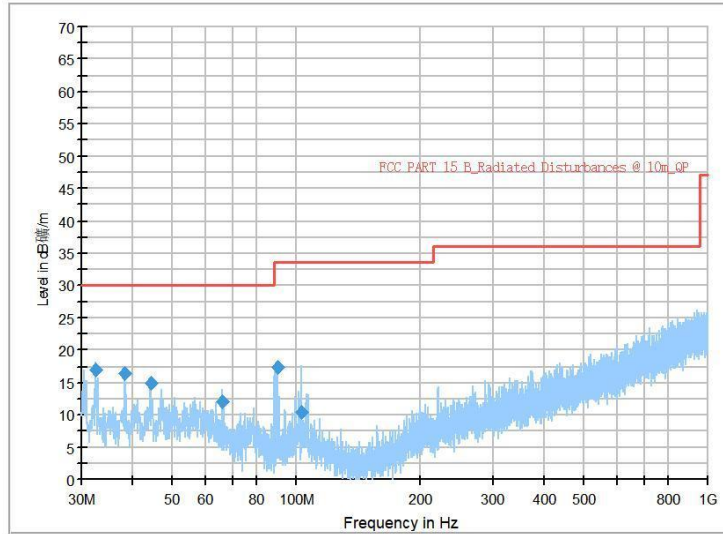

Frequency Range: 6GHz -18GHz  
Detector: Av mode and PK mode  
Test Mode: 802.11ac(VHT40)

Frequency Range: 18GHz -40GHz  
Detector: Av mode and PK mode  
Test Mode: 802.11ac(VHT40)

Full Spectrum

Frequency Range: 30MHz -1GHz  
Detector: Av mode and PK mode  
Test Mode: 802.11ax(HE 40)

Full Spectrum

Frequency Range: 1GHz -6GHz  
Detector: Av mode and PK mode  
Test Mode: 802.11ax(HE 40)

Full Spectrum

Frequency Range: 6GHz -18GHz  
Detector: Av mode and PK mode  
Test Mode: 802.11ax(HE 40)

Frequency Range: 18GHz -40GHz  
Detector: Av mode and PK mode  
Test Mode: 802.11ax(HE40)

Carrier frequency (MHz): 5310  
Channel No.:62

Full Spectrum

Frequency Range: 30MHz -1GHz  
Detector: Av mode and PK mode  
Modulation type: 802.11n(HT40)