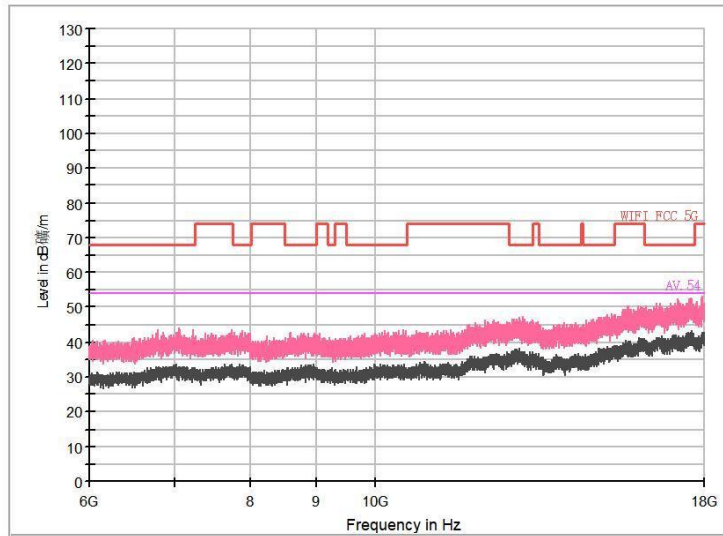

Full Spectrum

Frequency Range: 1GHz -6GHz  
Detector: Av mode and PK mode  
Test Mode: 802.11ax(HE20)

Full Spectrum

Frequency Range: 6GHz -18GHz  
Detector: Av mode and PK mode  
Test Mode: 802.11ax(HE20)

Frequency Range: 18GHz -40GHz  
Detector: Av mode and PK mode  
Test Mode: 802.11ax(HE20)

Carrier frequency (MHz): 5270  
Channel No.:54

Frequency Range: 30MHz -1GHz  
Detector: Av mode and PK mode  
Modulation type: 802.11n(HT40)

Frequency Range: 1GHz -6GHz  
Detector: Av mode and PK mode  
Modulation type: 802.11n(HT40)

Full Spectrum

Frequency Range: 6GHz -18GHz  
Detector: Av mode and PK mode  
Modulation type: 802.11n(HT40)

Frequency Range: 18GHz -40GHz  
Detector: Av mode and PK mode  
Modulation type: 802.11n(HT40)