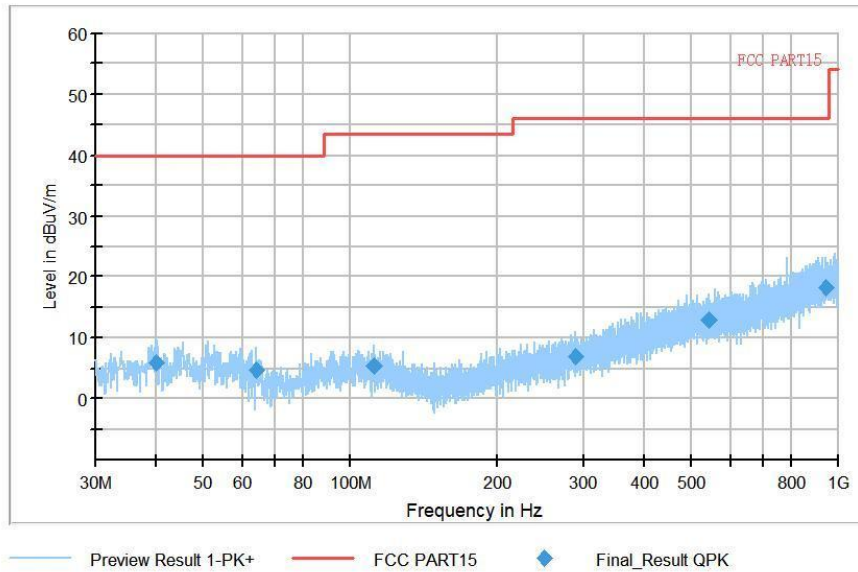

Carrier frequency (MHz): 5500
Channel No.:100

Full Spectrum

Comment

Frequency Range: 30MHz -1GHz
Detector: Av mode and PK mode
Modulation type: 802.11a