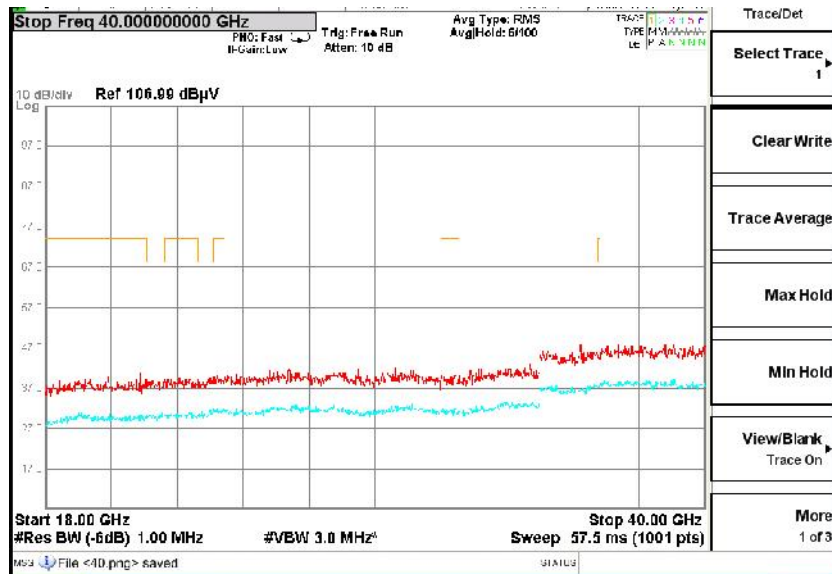

Frequency Range: 1GHz -6GHz  
Detector: Av mode and PK mode  
Modulation type: 802.11n(HT20)

Full Spectrum

Frequency Range: 6GHz -18GHz  
Detector: Av mode and PK mode  
Modulation type: 802.11n(HT20)

Frequency Range: 18GHz -40GHz  
Detector: Av mode and PK mode  
Modulation type: 802.11n(HT20)

Full Spectrum

Frequency Range: 30MHz -1GHz  
Detector: Av mode and PK mode  
Test Mode: 802.11ac(VHT20)

Frequency Range: 1GHz -6GHz  
Detector: Av mode and PK mode  
Test Mode: 802.11ac(VHT20)

Full Spectrum

Frequency Range: 6GHz -18GHz  
Detector: Av mode and PK mode  
Test Mode: 802.11ac(VHT20)

Frequency Range: 18GHz -40GHz  
Detector: Av mode and PK mode  
Test Mode: 802.11ac(VHT20)