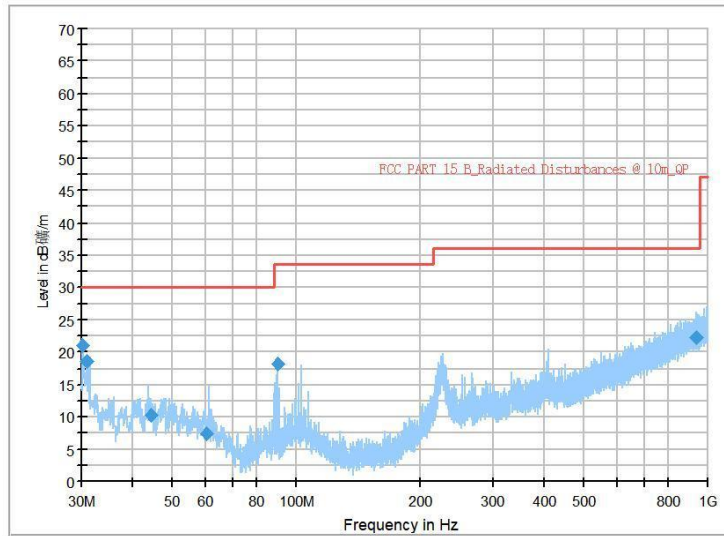

Frequency Range: 18GHz -40GHz  
Detector: Av mode and PK mode  
Modulation type: 802.11n(HT20)

Full Spectrum

Frequency Range: 30MHz -1GHz  
Detector: Av mode and PK mode  
Test Mode: 802.11ac(VHT20)

Frequency Range: 1GHz -6GHz  
Detector: Av mode and PK mode  
Test Mode: 802.11ac(VHT20)

Full Spectrum

Frequency Range: 6GHz -18GHz  
Detector: Av mode and PK mode  
Test Mode: 802.11ac(VHT20)

Frequency Range: 18GHz -40GHz  
Detector: Av mode and PK mode  
Test Mode: 802.11ac(VHT20)

Full Spectrum

Frequency Range: 30MHz -1GHz  
Detector: Av mode and PK mode  
Test Mode: 802.11ax(HE20)

Full Spectrum

Frequency Range: 1GHz -6GHz  
Detector: Av mode and PK mode  
Test Mode: 802.11ax(HE20)

Full Spectrum