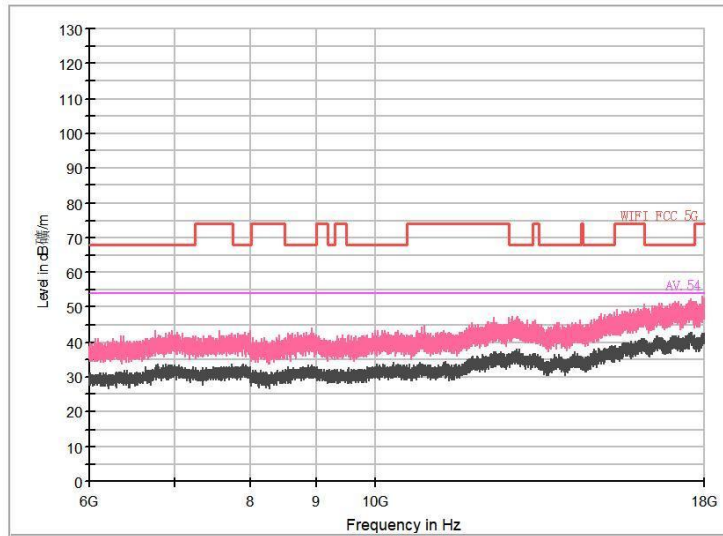

Frequency Range: 6GHz -18GHz  
Detector: Av mode and PK mode  
Modulation type: 802.11a

Frequency Range: 18GHz -40GHz  
Detector: Av mode and PK mode  
Modulation type: 802.11a

Full Spectrum

Frequency Range: 30MHz -1GHz  
Detector: Av mode and PK mode  
Modulation type: 802.11n(HT20)

Frequency Range: 1GHz -6GHz  
Detector: Av mode and PK mode  
Modulation type: 802.11n(HT20)

Full Spectrum

Frequency Range: 6GHz -18GHz  
Detector: Av mode and PK mode  
Modulation type: 802.11n(HT20)

Frequency Range: 18GHz -40GHz  
Detector: Av mode and PK mode  
Modulation type: 802.11n(HT20)

Full Spectrum

Frequency Range: 30MHz -1GHz  
Detector: Av mode and PK mode  
Test Mode: 802.11ac(VHT20)

Frequency Range: 1GHz -6GHz  
Detector: Av mode and PK mode  
Test Mode: 802.11ac(VHT20)

Full Spectrum

Frequency Range: 6GHz -18GHz  
Detector: Av mode and PK mode  
Test Mode: 802.11ac(VHT20)

Frequency Range: 18GHz -40GHz  
Detector: Av mode and PK mode  
Test Mode: 802.11ac(VHT20)