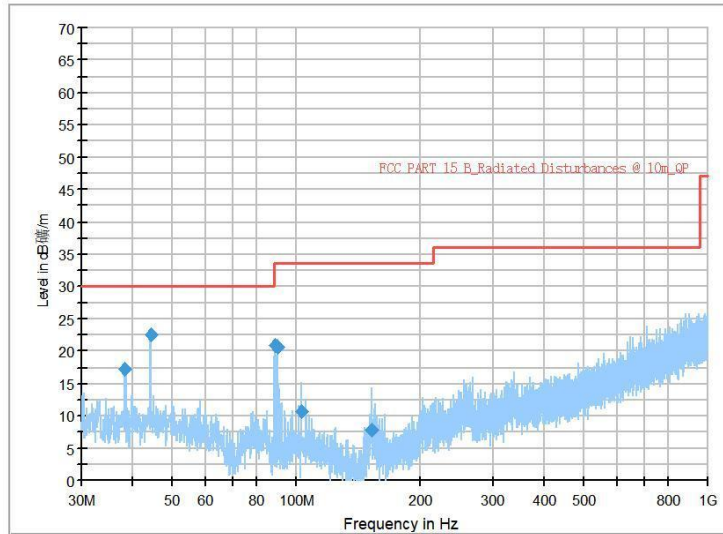

Frequency Range: 18GHz -40GHz  
Detector: Av mode and PK mode  
Test Mode: 802.11ac(VHT20)

Full Spectrum

Frequency Range: 30MHz -1GHz  
Detector: Av mode and PK mode  
Test Mode: 802.11ax(HE20)

Full Spectrum

Frequency Range: 1GHz -6GHz  
Detector: Av mode and PK mode  
Test Mode: 802.11ax(HE20)

Full Spectrum

Frequency Range: 6GHz -18GHz  
Detector: Av mode and PK mode  
Test Mode: 802.11ax(HE20)

Frequency Range: 18GHz -40GHz  
Detector: Av mode and PK mode  
Test Mode: 802.11ax(HE20)

Carrier frequency (MHz): 5320  
Channel No.:64

Full Spectrum

Frequency Range: 30MHz -1GHz  
Detector: Av mode and PK mode  
Modulation type: 802.11a

Frequency Range: 1GHz -6GHz  
Detector: Av mode and PK mode  
Modulation type: 802.11a