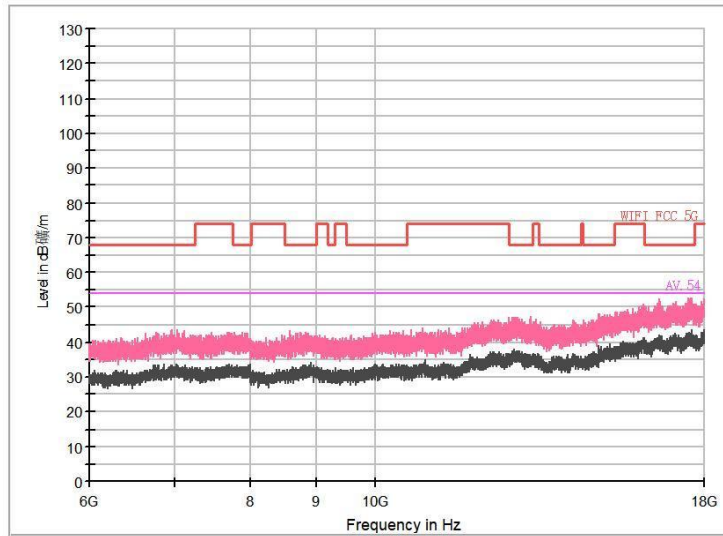

Carrier frequency (MHz): 5320  
Channel No.:64

Full Spectrum

Frequency Range: 30MHz -1GHz  
Detector: Av mode and PK mode  
Modulation type: 802.11a

Frequency Range: 1GHz -6GHz  
Detector: Av mode and PK mode  
Modulation type: 802.11a

Full Spectrum

Frequency Range: 6GHz -18GHz  
Detector: Av mode and PK mode  
Modulation type: 802.11a

Frequency Range: 18GHz -40GHz  
Detector: Av mode and PK mode  
Modulation type: 802.11a

Full Spectrum

Frequency Range: 30MHz -1GHz  
Detector: Av mode and PK mode  
Modulation type: 802.11n(HT20)

Frequency Range: 1GHz -6GHz  
Detector: Av mode and PK mode  
Modulation type: 802.11n(HT20)

Full Spectrum

Frequency Range: 6GHz -18GHz  
Detector: Av mode and PK mode  
Modulation type: 802.11n(HT20)