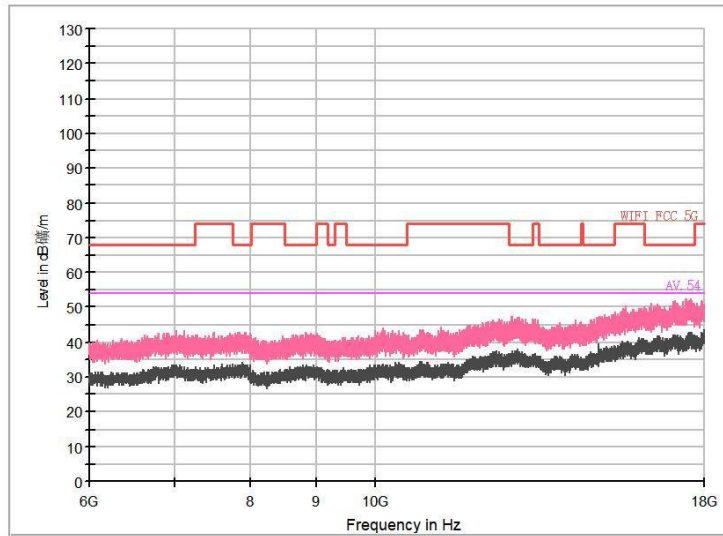

Frequency Range: 18GHz -40GHz  
Detector: Av mode and PK mode  
Modulation type: 802.11n(HT20)

Full Spectrum

Frequency Range: 30MHz -1GHz  
Detector: Av mode and PK mode  
Test Mode: 802.11ac(VHT20)

Frequency Range: 1GHz -6GHz  
Detector: Av mode and PK mode  
Test Mode: 802.11ac(VHT20)

Frequency Range: 6GHz -18GHz  
Detector: Av mode and PK mode  
Test Mode: 802.11ac(VHT20)

Frequency Range: 18GHz -40GHz  
Detector: Av mode and PK mode  
Test Mode: 802.11ac(VHT20)

Full Spectrum

Frequency Range: 30MHz -1GHz  
Detector: Av mode and PK mode  
Test Mode: 802.11ax(HE20)

Full Spectrum

Frequency Range: 1GHz -6GHz  
Detector: Av mode and PK mode  
Test Mode: 802.11ax(HE20)

Full Spectrum

Frequency Range: 6GHz -18GHz  
Detector: Av mode and PK mode  
Test Mode: 802.11ax(HE20)