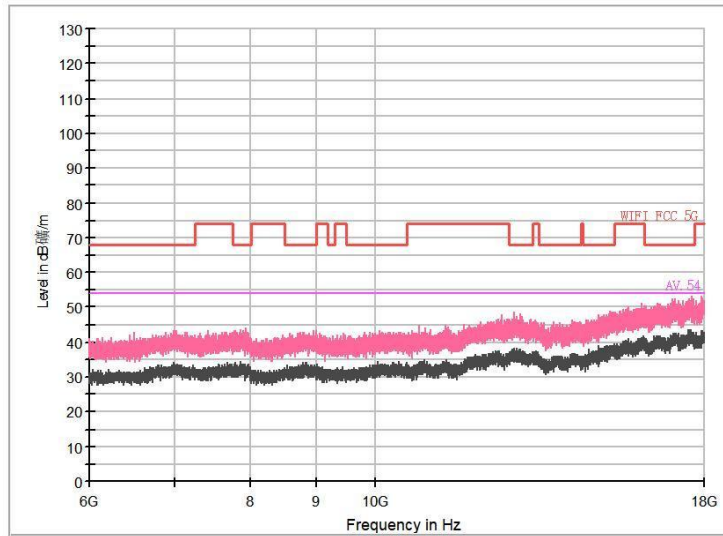

Carrier frequency (MHz): 5260  
Channel No.:52

Frequency Range: 30MHz -1GHz  
Detector: Av mode and PK mode  
Modulation type: 802.11a

Frequency Range: 1GHz -6GHz  
Detector: Av mode and PK mode  
Modulation type: 802.11a

Full Spectrum

Frequency Range: 6GHz -18GHz  
Detector: Av mode and PK mode  
Modulation type: 802.11a

Frequency Range: 18GHz -40GHz  
Detector: Av mode and PK mode  
Modulation type: 802.11a

Full Spectrum

Frequency Range: 30MHz -1GHz  
Detector: Av mode and PK mode  
Modulation type: 802.11n(HT20)

Frequency Range: 1GHz -6GHz  
Detector: Av mode and PK mode  
Modulation type: 802.11n(HT20)

Full Spectrum

Frequency Range: 6GHz -18GHz  
Detector: Av mode and PK mode  
Modulation type: 802.11n(HT20)