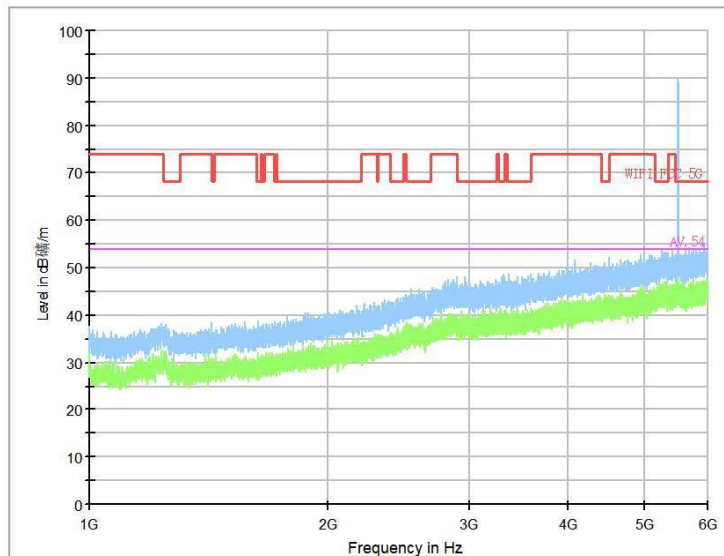

Frequency Range: 6GHz -18GHz  
Detector: Av mode and PK mode  
Modulation type: 802.11a

Frequency Range: 18GHz -40GHz  
Detector: Av mode and PK mode  
Modulation type: 802.11a

Full Spectrum

Frequency Range: 30MHz -1GHz  
Detector: Av mode and PK mode  
Modulation type: 802.11n(HT20)

Frequency Range: 1GHz -6GHz  
Detector: Av mode and PK mode  
Modulation type: 802.11n(HT20)

Full Spectrum

Frequency Range: 6GHz -18GHz  
Detector: Av mode and PK mode  
Modulation type: 802.11n(HT20)

Frequency Range: 18GHz -40GHz  
Detector: Av mode and PK mode  
Modulation type: 802.11n(HT20)

Full Spectrum

Frequency Range: 30MHz -1GHz  
Detector: Av mode and PK mode  
Test Mode: 802.11ac(VHT20)

Frequency Range: 1GHz -6GHz  
Detector: Av mode and PK mode  
Test Mode: 802.11ac(VHT20)

Full Spectrum

Frequency Range: 6GHz -18GHz  
Detector: Av mode and PK mode  
Test Mode: 802.11ac(VHT20)

Frequency Range: 18GHz -40GHz  
Detector: Av mode and PK mode  
Test Mode: 802.11ac(VHT20)