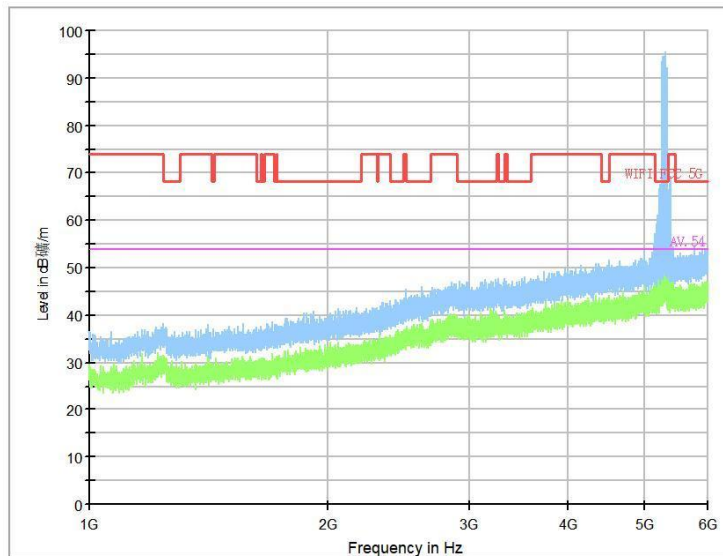

Full Spectrum

Frequency Range: 1GHz -6GHz  
Detector: Av mode and PK mode  
Test Mode: 802.11ax(HE 40)

Full Spectrum

Frequency Range: 6GHz -18GHz  
Detector: Av mode and PK mode  
Test Mode: 802.11ax(HE 40)

Frequency Range: 18GHz -40GHz  
Detector: Av mode and PK mode  
Test Mode: 802.11ax(HE40)

Carrier frequency (MHz): 5290  
Channel No.:58

Full Spectrum

Frequency Range: 30MHz -1GHz  
Detector: Av mode and PK mode  
Test Mode: 802.11ac(VHT80)

Frequency Range: 1GHz -6GHz  
Detector: Av mode and PK mode  
Test Mode: 802.11ac(VHT80)

Full Spectrum

Frequency Range: 6GHz -18GHz  
Detector: Av mode and PK mode  
Test Mode: 802.11ac(VHT80)

Frequency Range: 18GHz -40GHz  
Detector: Av mode and PK mode  
Test Mode: 802.11ac(VHT80)

Full Spectrum

Frequency Range: 30MHz -1GHz  
Detector: Av mode and PK mode  
Test Mode: 802.11ax(HE80)

Frequency Range: 1GHz -6GHz  
Detector: Av mode and PK mode  
Test Mode: 802.11ax(HE80)

Full Spectrum