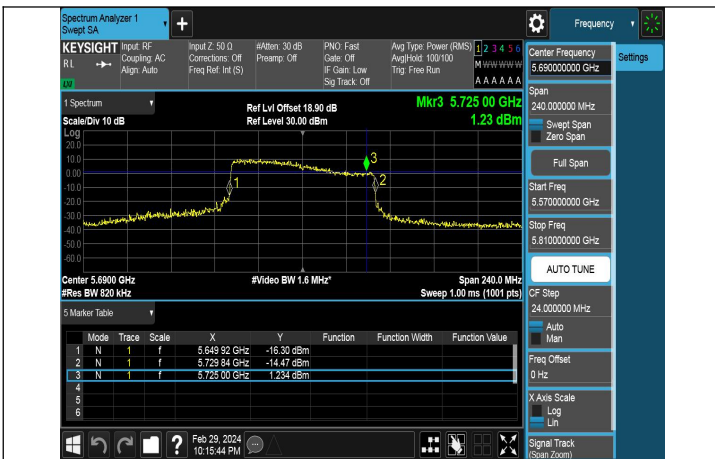

Test Mode: 802.11ac VHT80

Mode:802.11ac VHT80 Frequency:5690MHz Ant:Chain0  
scope:NII2C

Mode:802.11ac VHT80 Frequency:5690MHz Ant:Chain1  
scope:NII2C

Test Mode: 802.11ax HE80

Mode:802.11ax HE80 Frequency:5690MHz Ant:Chain0  
scope:NII2C

Mode:802.11ax HE80 Frequency:5690MHz Ant:Chain1  
scope:NII2C

## Occupied Bandwidth

NII2C

Offset 1.2dB = Attenuator + Temporary antenna connector loss + Cable loss

Occupied Bandwidth (MHz)			
Title	Test Mode	Antenna	5720MHz
NII2C	802.11a	Chain0	13.38
NII2C	802.11a	Chain1	13.28
NII2C	802.11n HT20	Chain0	14.03
NII2C	802.11n HT20	Chain1	13.81
NII2C	802.11ac VHT20	Chain0	13.84
NII2C	802.11ac VHT20	Chain1	13.83
NII2C	802.11ax HE20	Chain0	14.44
NII2C	802.11ax HE20	Chain1	14.54