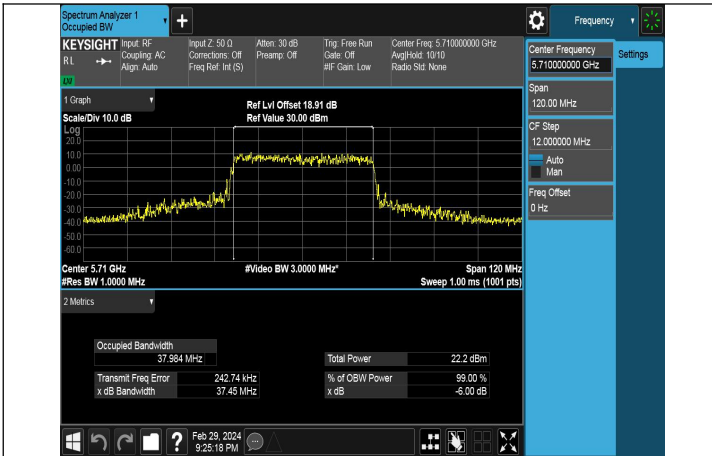

Test Mode: 802.11ax HE40

Mode:802.11ax HE40 Frequency:5710MHz Ant:Chain0
scope:NII2C