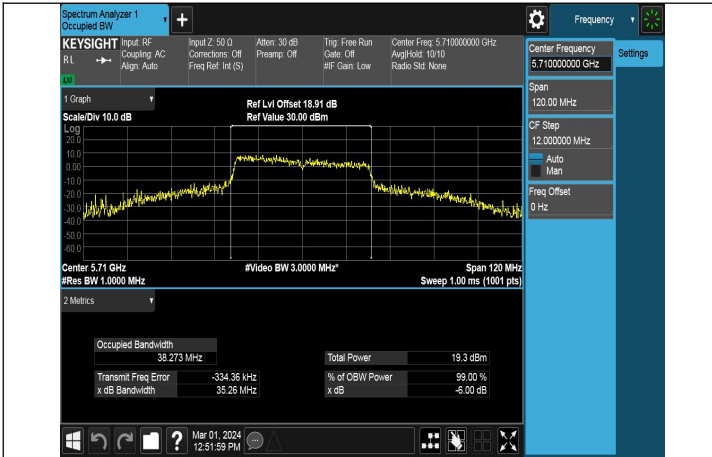

Test Mode: 802.11ac VHT40

Mode:802.11ac VHT40 Frequency:5710MHz Ant:Chain0
scope:NII2C