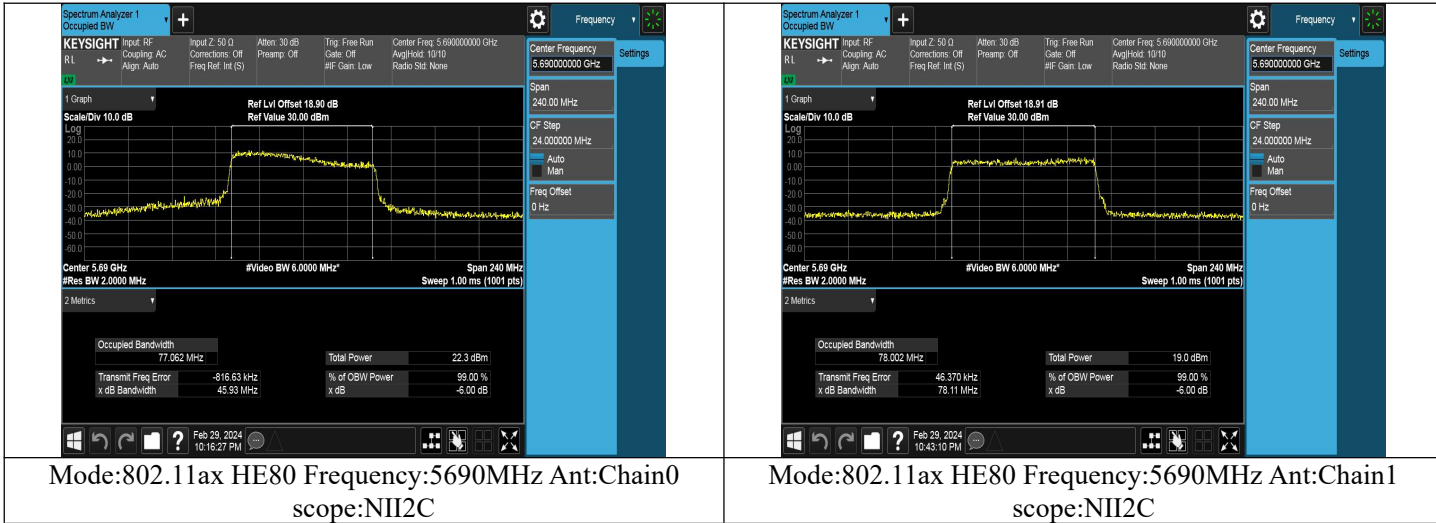

Test Mode: 802.11ac VHT40

Mode:802.11ac VHT40 Frequency:5710MHz Ant:Chain0  
scope:NII2C

Mode:802.11ac VHT40 Frequency:5710MHz Ant:Chain1  
scope:NII2C

Test Mode: 802.11ax HE40

Mode:802.11ax HE40 Frequency:5710MHz Ant:Chain0  
scope:NII2C

Mode:802.11ax HE40 Frequency:5710MHz Ant:Chain1  
scope:NII2C

Test Mode: 802.11ac VHT80

Mode:802.11ac VHT80 Frequency:5690MHz Ant:Chain0  
scope:NII2C

Mode:802.11ac VHT80 Frequency:5690MHz Ant:Chain1  
scope:NII2C

Test Mode: 802.11ax HE80