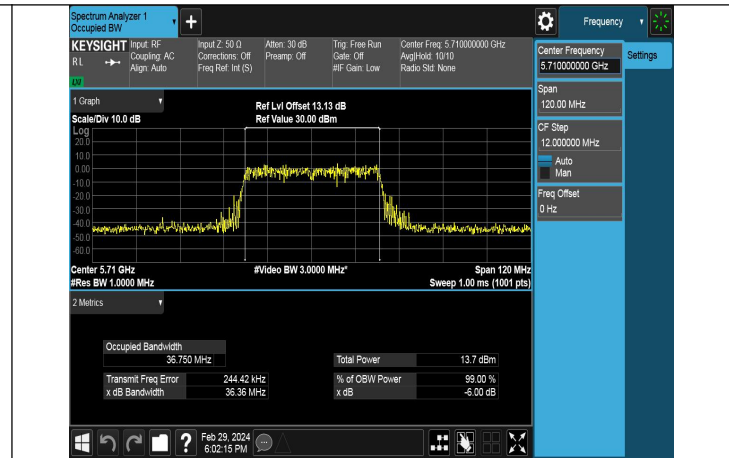

Mode:802.11n HT40 Frequency:5710MHz Ant:Chain1
scope:NI2C