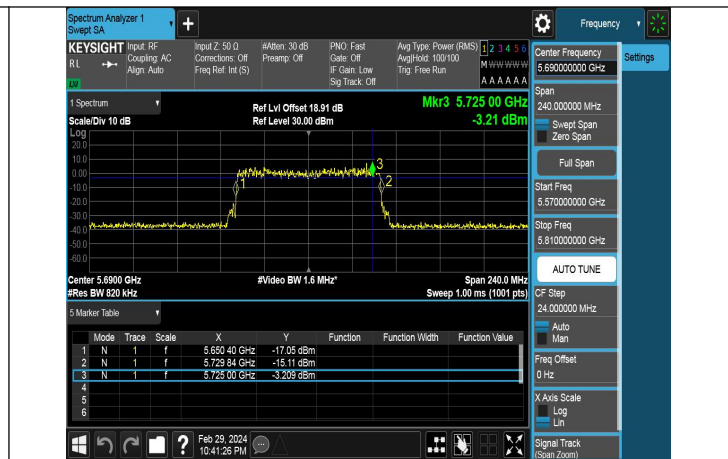

Test Mode: 802.11ac VHT80

Mode:802.11ac VHT80 Frequency:5690MHz Ant:Chain0  
scope:NII2C

Mode:802.11ac VHT80 Frequency:5690MHz Ant:Chain1  
scope:NII2C

Test Mode: 802.11ax HE80

Mode:802.11ax HE80 Frequency:5690MHz Ant:Chain0  
scope:NII2C

Mode:802.11ax HE80 Frequency:5690MHz Ant:Chain1  
scope:NII2C