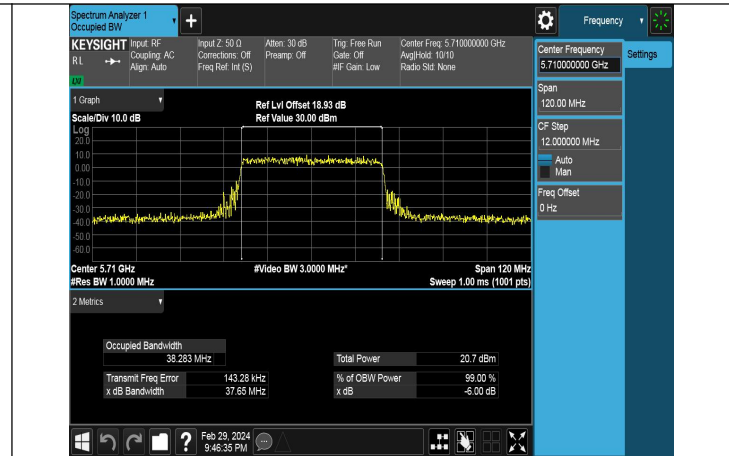

Test Mode: 802.11ac VHT40

Mode:802.11ac VHT40 Frequency:5710MHz Ant:Chain0  
scope:NII2C

Mode:802.11ac VHT40 Frequency:5710MHz Ant:Chain1  
scope:NII2C

Test Mode: 802.11ax HE40

Mode:802.11ax HE40 Frequency:5710MHz Ant:Chain0  
scope:NII2C

Test Mode: 802.11ax HE80