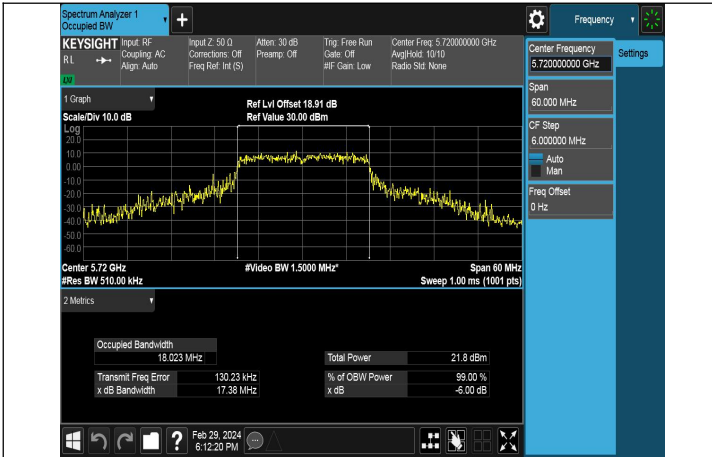

Test Mode: 802.11ac VHT20

Mode:802.11ac VHT20 Frequency:5720MHz Ant:Chain0
scope:NI2C