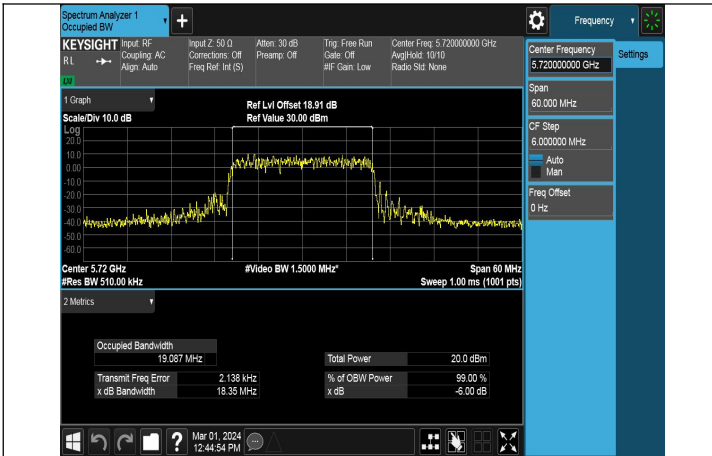

Test Mode: 802.11ac VHT20

Mode:802.11ac VHT20 Frequency:5720MHz Ant:Chain0  
scope:NI2C

Mode:802.11ac VHT20 Frequency:5720MHz Ant:Chain1  
scope:NI2C

Test Mode: 802.11ax HE20

Mode:802.11ax HE20 Frequency:5720MHz Ant:Chain0  
scope:NI2C