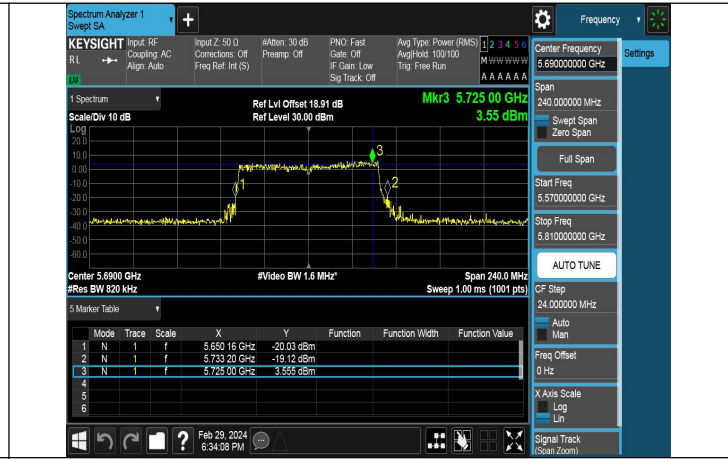

Mode:802.11ac VHT40 Frequency:5710MHz Ant:Chain1  
scope:NIIC

Test Mode: 802.11ax HE40

Mode:802.11ax HE40 Frequency:5710MHz Ant:Chain0  
scope:NIIC

Mode:802.11ax HE40 Frequency:5710MHz Ant:Chain1  
scope:NIIC

Test Mode: 802.11ac VHT80

Mode:802.11ac VHT80 Frequency:5690MHz Ant:Chain0  
scope:NII2C

Mode:802.11ac VHT80 Frequency:5690MHz Ant:Chain1  
scope:NII2C

Test Mode: 802.11ax HE80

Mode:802.11ax HE80 Frequency:5690MHz Ant:Chain0  
scope:NII2C

Mode:802.11ax HE80 Frequency:5690MHz Ant:Chain1  
scope:NII2C