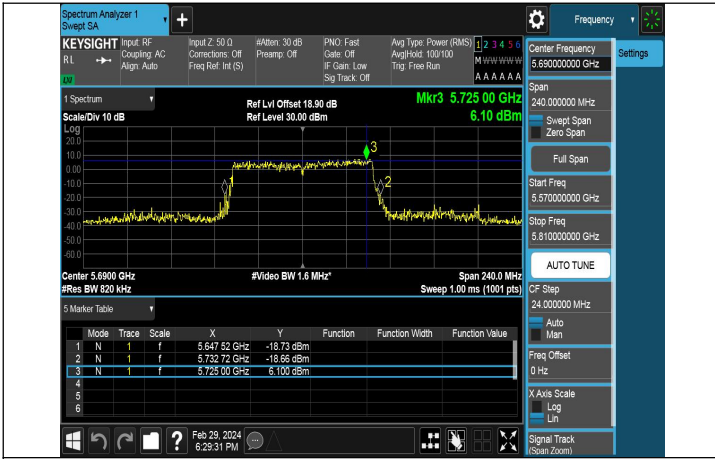

Test Mode: 802.11ac VHT80

Mode:802.11ac VHT80 Frequency:5690MHz Ant:Chain0
scope:NII2C