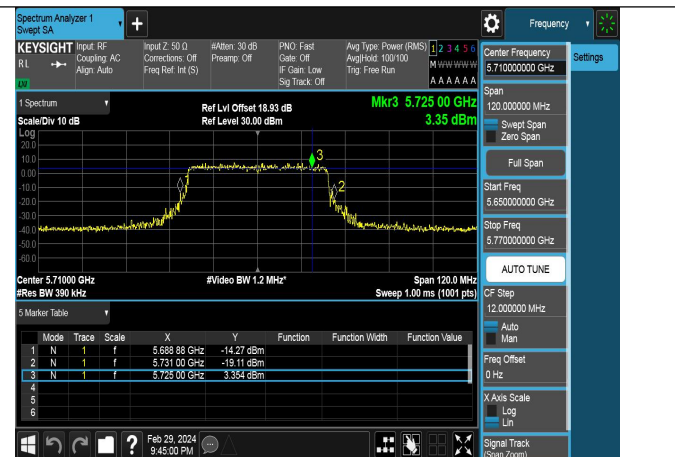

Mode:802.11ax HE40 Frequency:5710MHz Ant:Chain1
scope:NIIC