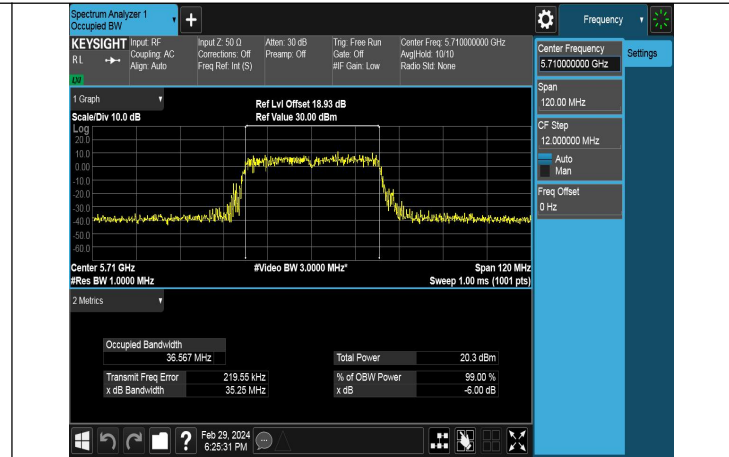

Mode:802.11ac VHT40 Frequency:5710MHz Ant:Chain1
scope:NII2C