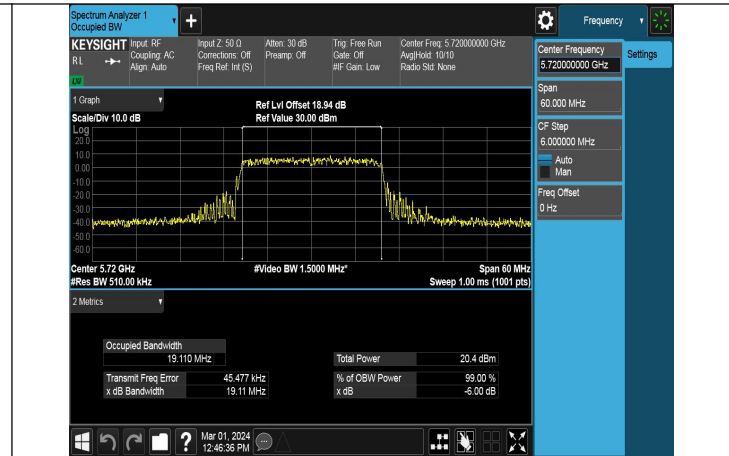

Test Mode: 802.11ac VHT20

Mode:802.11ac VHT20 Frequency:5720MHz Ant:Chain0  
scope:NI2C

Mode:802.11ac VHT20 Frequency:5720MHz Ant:Chain1  
scope:NI2C

Test Mode: 802.11ax HE20

Mode:802.11ax HE20 Frequency:5720MHz Ant:Chain0  
scope:NI2C