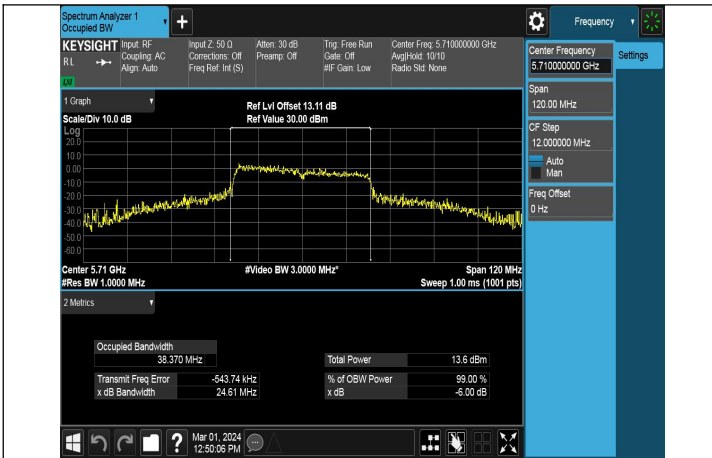

Test Mode: 802.11n HT40

Mode:802.11n HT40 Frequency:5710MHz Ant:Chain0
scope:NI2C