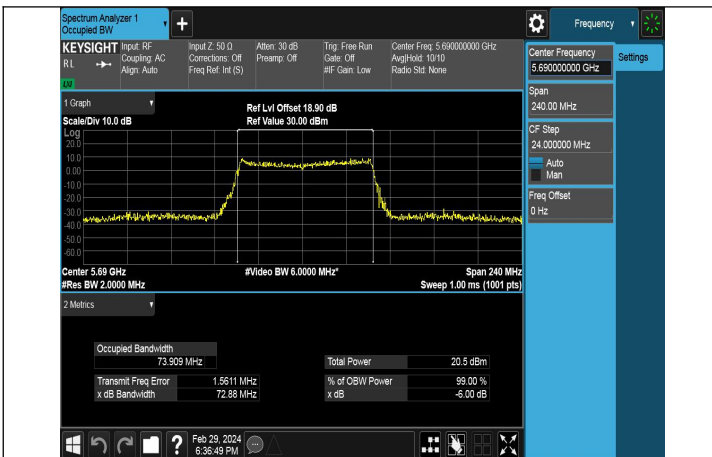

Test Mode: 802.11ac VHT80

Mode:802.11ac VHT80 Frequency:5690MHz Ant:Chain0
scope:NII2C