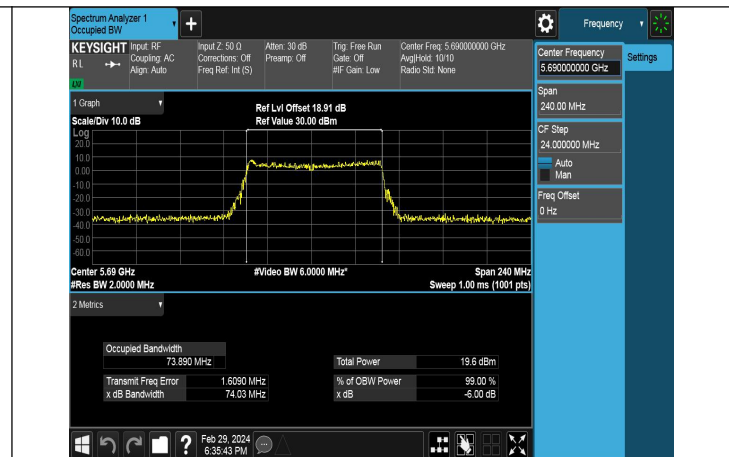

Mode:802.11ac VHT80 Frequency:5690MHz Ant:Chain1
scope:NII2C