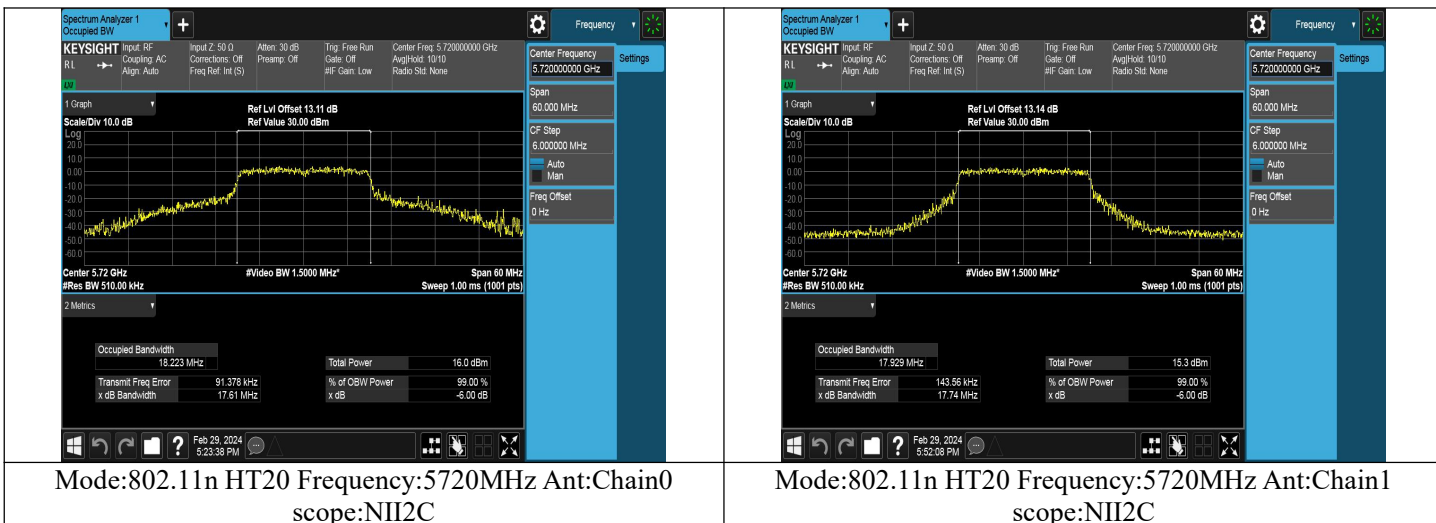

Occupied Bandwidth (MHz)			
Title	Test Mode	Antenna	5690MHz
NII3	802.11ac VHT80	Chain0	3.74
NII3	802.11ac VHT80	Chain1	3.71
NII3	802.11ax HE80	Chain0	2.75
NII3	802.11ax HE80	Chain1	3.99

Test Mode: 802.11a

Mode:802.11a Frequency:5720MHz Ant:Chain0  
scope:NII2C

Mode:802.11a Frequency:5720MHz Ant:Chain1  
scope:NII2C

Test Mode: 802.11n HT20

Mode:802.11n HT20 Frequency:5720MHz Ant:Chain0  
scope:NII2C

Mode:802.11n HT20 Frequency:5720MHz Ant:Chain1  
scope:NII2C