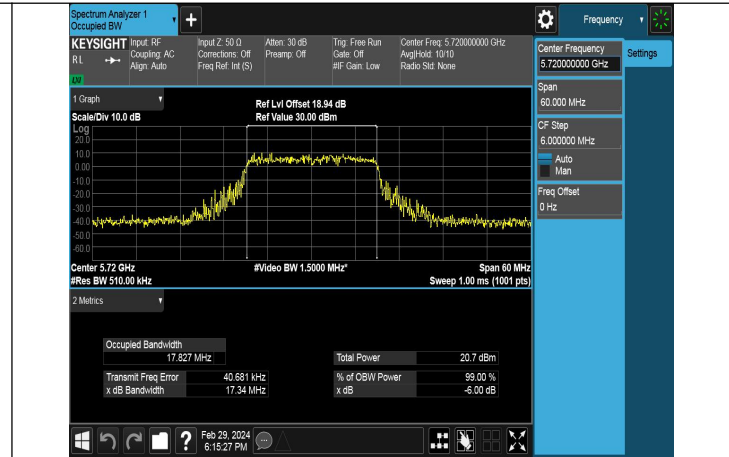

Mode:802.11ac VHT20 Frequency:5720MHz Ant:Chain1
scope:NI2C