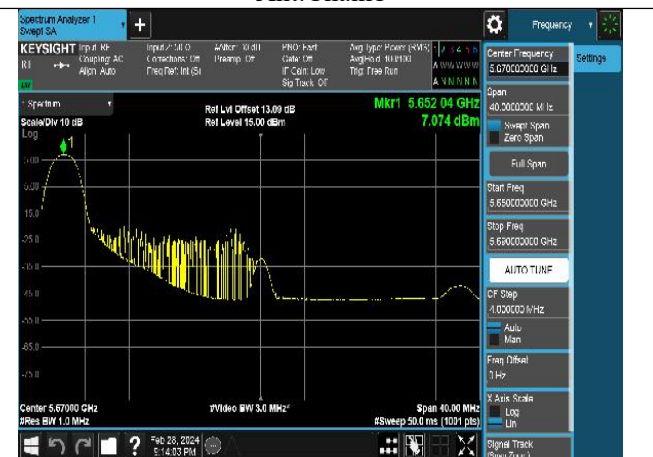

Test Mode: 802.11ax HE40

Mode:802.11ax HE40 Tone:26T Frequency:5510MHz  
Ant:Chain0

Mode:802.11ax HE40 Tone:26T Frequency:5590MHz  
Ant:Chain0

Mode:802.11ax HE40 Tone:26T Frequency:5670MHz  
Ant:Chain0

Mode:802.11ax HE40 Tone:26T Frequency:5510MHz  
Ant:Chain1

Mode:802.11ax HE40 Tone:26T Frequency:5590MHz  
Ant:Chain1

Mode:802.11ax HE40 Tone:26T Frequency:5670MHz  
Ant:Chain1

Mode:802.11ax HE40 Tone:52T Frequency:5510MHz  
Ant:Chain0

Mode:802.11ax HE40 Tone:52T Frequency:5590MHz  
Ant:Chain0