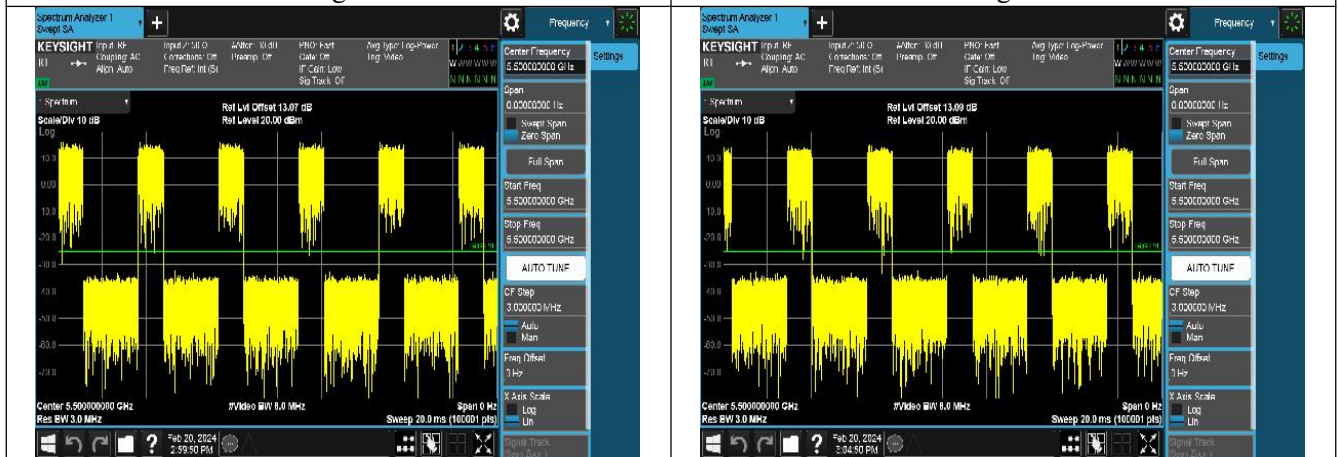

Note: Correction Factor=10\*log (1/Duty Cycle)

Fig.1

Fig.2

Fig.3

Fig.4

Fig.5

Fig.6

Fig.7

Fig.8

Fig.9

Fig.10

Fig.11

Fig.12