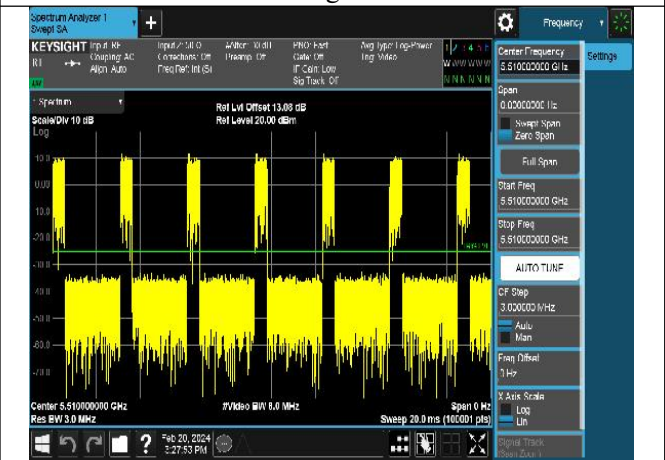

Note: Correction Factor=10\*log (1/Duty Cycle)

Fig.1

Fig.2

Fig.3

Fig.4

Fig.5

Fig.6

Fig.7

Fig.8

Fig.9

Fig.10

Fig.11

Fig.12