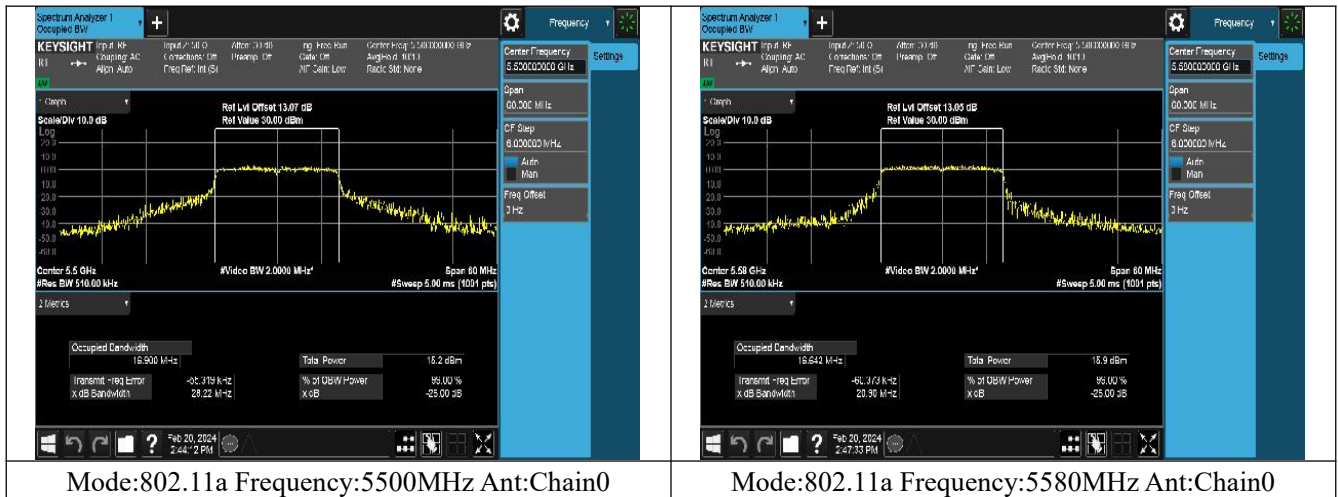

Emission Bandwidth

Offset 1.2dB = Attenuator + Temporary antenna connector loss + Cable loss

Test Mode	Antenna	26dB Bandwidth (MHz)		
		5500MHz	5580MHz	5700MHz
802.11a	Chain0	28.22	20.90	21.91
802.11a	Chain1	21.92	20.98	20.63
802.11n HT20	Chain0	21.89	21.76	22.35
802.11n HT20	Chain1	21.10	21.93	21.82
802.11ac VHT20	Chain0	24.59	24.01	23.61
802.11ac VHT20	Chain1	21.96	23.07	22.90

Test Mode	Antenna	26dB Bandwidth (MHz)		
		5510MHz	5590MHz	5670MHz
802.11n HT40	Chain0	42.46	42.99	42.12
802.11n HT40	Chain1	42.07	42.46	42.14
802.11ac VHT40	Chain0	47.43	41.41	42.11
802.11ac VHT40	Chain1	42.91	42.17	42.73

Test Mode	Antenna	26dB Bandwidth (MHz)		
		5530MHz	---	5610MHz
802.11ac VHT80	Chain0	76.93	---	74.17
802.11ac VHT80	Chain1	74.23	---	73.58

Test Mode: 802.11a

Mode:802.11a Frequency:5500MHz Ant:Chain0

Mode:802.11a Frequency:5580MHz Ant:Chain0