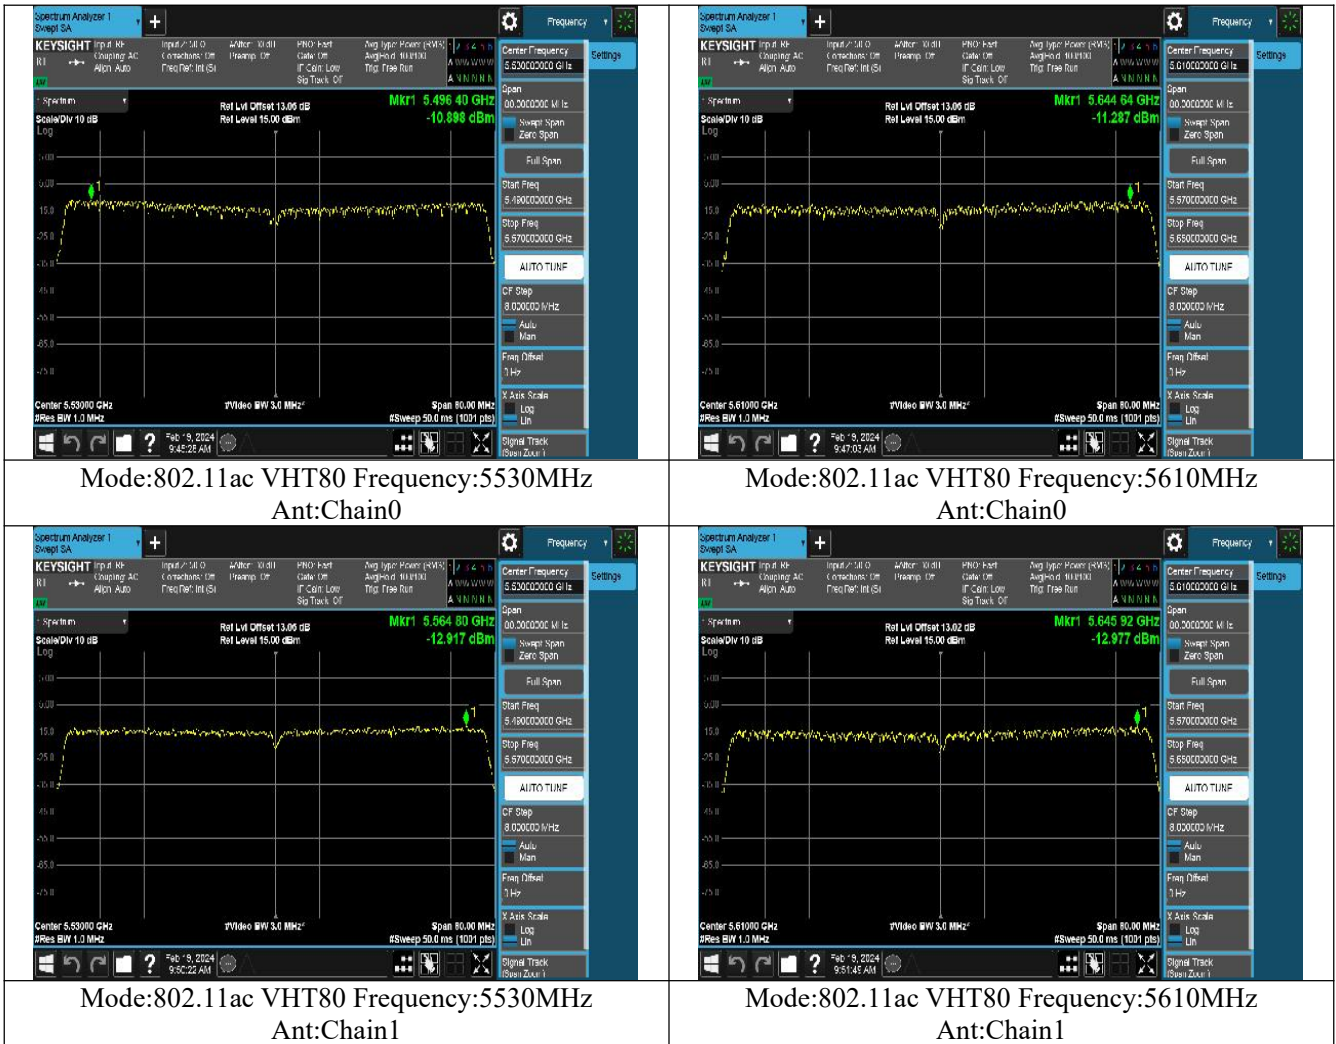

Mode:802.11ax HE40 Tone:242T Frequency:5670MHz  
Ant:Chain0

Mode:802.11ax HE40 Tone:242T Frequency:5510MHz  
Ant:Chain1

Mode:802.11ax HE40 Tone:242T Frequency:5590MHz  
Ant:Chain1

Mode:802.11ax HE40 Tone:242T Frequency:5670MHz  
Ant:Chain1

Mode:802.11ax HE40 Tone:484T Frequency:5510MHz  
Ant:Chain0

Mode:802.11ax HE40 Tone:484T Frequency:5590MHz  
Ant:Chain0

Mode:802.11ax HE40 Tone:484T Frequency:5670MHz  
Ant:Chain0

Mode:802.11ax HE40 Tone:484T Frequency:5510MHz  
Ant:Chain1

Mode:802.11ax HE40 Tone:484T Frequency:5590MHz  
Ant:Chain1

Mode:802.11ax HE40 Tone:484T Frequency:5670MHz  
Ant:Chain1

Test Mode: 802.11ac VHT80

Mode:802.11ac VHT80 Frequency:5530MHz  
Ant:Chain0

Mode:802.11ac VHT80 Frequency:5610MHz  
Ant:Chain0