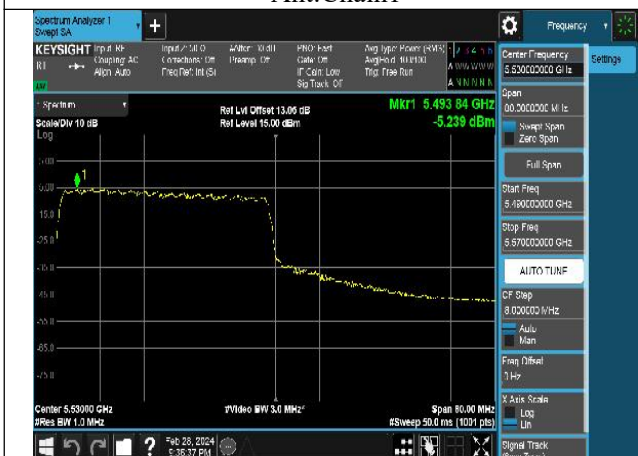

Mode:802.11ax HE80 Tone:26T Frequency:5530MHz  
Ant:Chain1

Mode:802.11ax HE80 Tone:26T Frequency:5610MHz  
Ant:Chain1

Mode:802.11ax HE80 Tone:52T Frequency:5530MHz  
Ant:Chain0

Mode:802.11ax HE80 Tone:52T Frequency:5610MHz  
Ant:Chain0

Mode:802.11ax HE80 Tone:52T Frequency:5530MHz  
Ant:Chain1

Mode:802.11ax HE80 Tone:52T Frequency:5610MHz  
Ant:Chain1

Mode:802.11ax HE80 Tone:106T Frequency:5530MHz  
Ant:Chain0

Mode:802.11ax HE80 Tone:106T Frequency:5610MHz  
Ant:Chain0

Mode:802.11ax HE80 Tone:106T Frequency:5530MHz  
Ant:Chain1

Mode:802.11ax HE80 Tone:106T Frequency:5610MHz  
Ant:Chain1