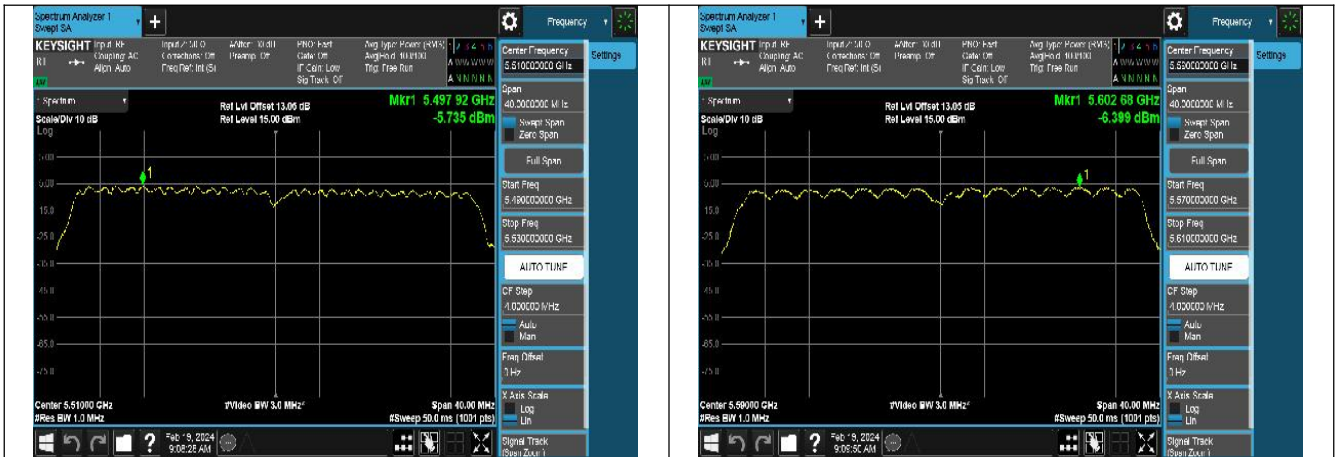

Test Mode: 802.11n HT40

Mode:802.11n HT40 Frequency:5510MHz Ant:Chain0

Mode:802.11n HT40 Frequency:5590MHz Ant:Chain0