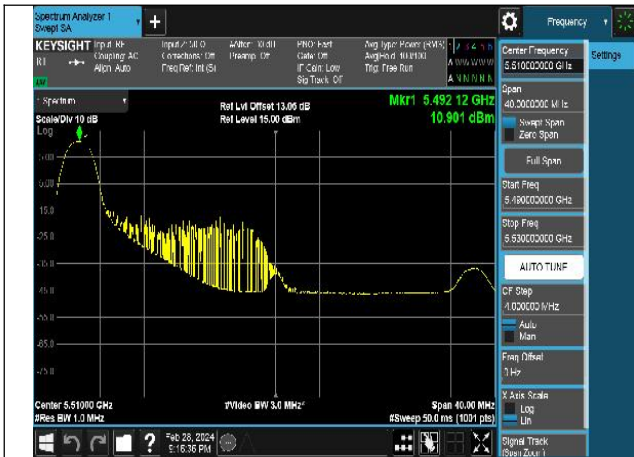

Test Mode: 802.11ax HE40

Mode:802.11ax HE40 Tone:26T Frequency:5510MHz
Ant:Chain0