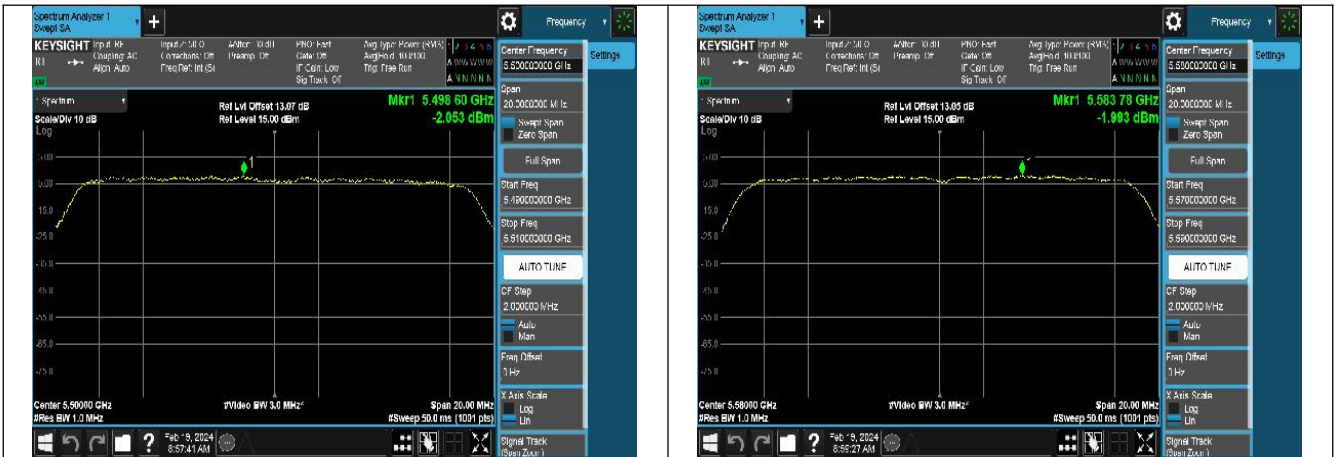

Test Mode: 802.11n HT20

Mode:802.11n HT20 Frequency:5500MHz Ant:Chain0

Mode:802.11n HT20 Frequency:5580MHz Ant:Chain0

Mode:802.11n HT20 Frequency:5700MHz Ant:Chain0

Mode:802.11n HT20 Frequency:5500MHz Ant:Chain1

Mode:802.11n HT20 Frequency:5580MHz Ant:Chain1

Mode:802.11n HT20 Frequency:5700MHz Ant:Chain1

Test Mode: 802.11ac VHT20

Mode:802.11ac VHT20 Frequency:5500MHz  
Ant:Chain0

Mode:802.11ac VHT20 Frequency:5580MHz  
Ant:Chain0

Mode:802.11ac VHT20 Frequency:5700MHz  
Ant:Chain0

Mode:802.11ac VHT20 Frequency:5500MHz  
Ant:Chain1

Mode:802.11ac VHT20 Frequency:5580MHz  
Ant:Chain1

Mode:802.11ac VHT20 Frequency:5700MHz  
Ant:Chain1