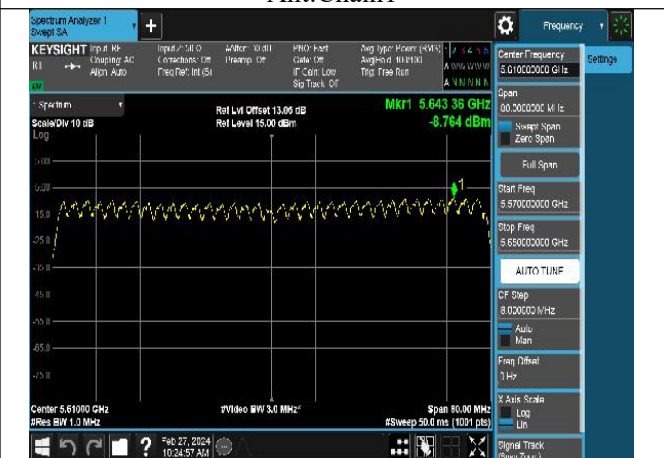

Mode:802.11ax HE80 Tone:52T Frequency:5530MHz  
Ant:Chain1

Mode:802.11ax HE80 Tone:52T Frequency:5610MHz  
Ant:Chain1

Mode:802.11ax HE80 Tone:106T Frequency:5530MHz  
Ant:Chain0

Mode:802.11ax HE80 Tone:106T Frequency:5610MHz  
Ant:Chain0

Mode:802.11ax HE80 Tone:106T Frequency:5530MHz  
Ant:Chain1

Mode:802.11ax HE80 Tone:106T Frequency:5610MHz  
Ant:Chain1