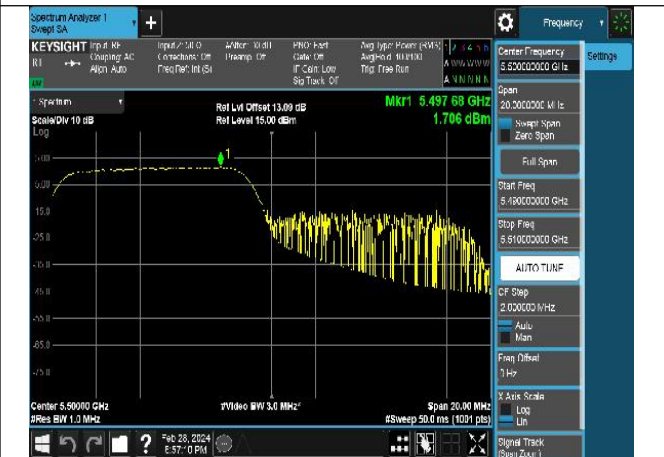

Mode:802.11ax HE20 Tone:52T Frequency:5700MHz  
Ant:Chain0

Mode:802.11ax HE20 Tone:52T Frequency:5500MHz  
Ant:Chain1

Mode:802.11ax HE20 Tone:52T Frequency:5580MHz  
Ant:Chain1

Mode:802.11ax HE20 Tone:52T Frequency:5700MHz  
Ant:Chain1

Mode:802.11ax HE20 Tone:106T Frequency:5500MHz  
Ant:Chain0

Mode:802.11ax HE20 Tone:106T Frequency:5580MHz  
Ant:Chain0

Mode:802.11ax HE20 Tone:106T Frequency:5700MHz  
Ant:Chain0

Mode:802.11ax HE20 Tone:106T Frequency:5500MHz  
Ant:Chain1