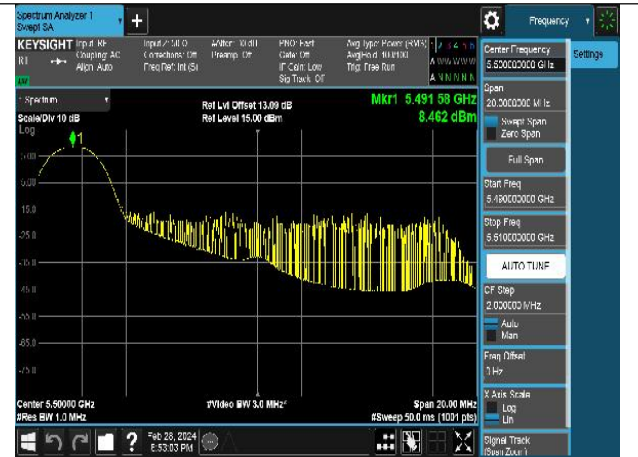

Test Mode: 802.11ax HE20

Mode:802.11ax HE20 Tone:26T Frequency:5500MHz  
Ant:Chain0

Mode:802.11ax HE20 Tone:26T Frequency:5580MHz  
Ant:Chain0

Mode:802.11ax HE20 Tone:26T Frequency:5700MHz  
Ant:Chain0

Mode:802.11ax HE20 Tone:26T Frequency:5500MHz  
Ant:Chain1

Mode:802.11ax HE20 Tone:26T Frequency:5580MHz  
Ant:Chain1

Mode:802.11ax HE20 Tone:26T Frequency:5700MHz  
Ant:Chain1

Mode:802.11ax HE20 Tone:52T Frequency:5500MHz  
Ant:Chain0

Mode:802.11ax HE20 Tone:52T Frequency:5580MHz  
Ant:Chain0