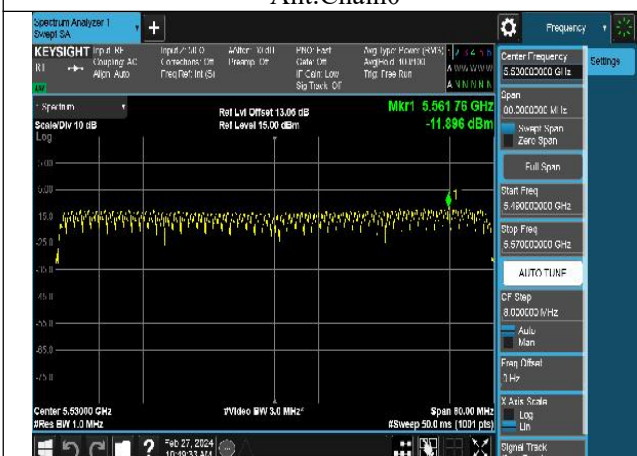

Mode:802.11ax HE80 Tone:26T Frequency:5530MHz  
Ant:Chain1

Mode:802.11ax HE80 Tone:26T Frequency:5610MHz  
Ant:Chain1

Mode:802.11ax HE80 Tone:52T Frequency:5530MHz  
Ant:Chain0

Mode:802.11ax HE80 Tone:52T Frequency:5610MHz  
Ant:Chain0

Mode:802.11ax HE80 Tone:52T Frequency:5530MHz  
Ant:Chain1

Mode:802.11ax HE80 Tone:52T Frequency:5610MHz  
Ant:Chain1

Mode:802.11ax HE80 Tone:106T Frequency:5530MHz  
Ant:Chain0

Mode:802.11ax HE80 Tone:106T Frequency:5610MHz  
Ant:Chain0

Mode:802.11ax HE80 Tone:106T Frequency:5530MHz  
Ant:Chain1

Mode:802.11ax HE80 Tone:106T Frequency:5610MHz  
Ant:Chain1