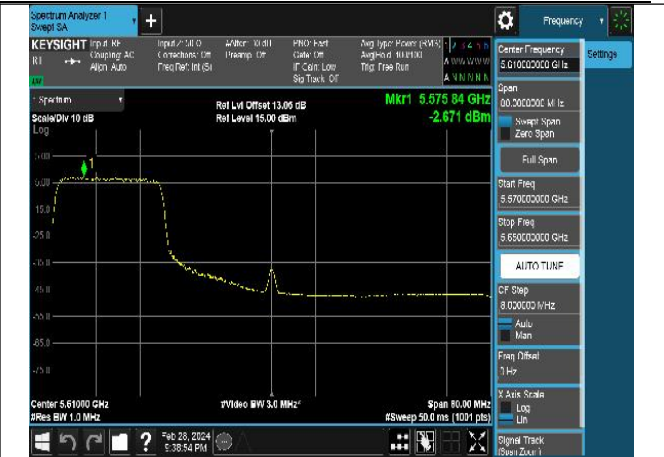

Mode:802.11ax HE80 Tone:52T Frequency:5530MHz  
Ant:Chain1

Mode:802.11ax HE80 Tone:52T Frequency:5610MHz  
Ant:Chain1

Mode:802.11ax HE80 Tone:106T Frequency:5530MHz  
Ant:Chain0

Mode:802.11ax HE80 Tone:106T Frequency:5610MHz  
Ant:Chain0

Mode:802.11ax HE80 Tone:106T Frequency:5530MHz  
Ant:Chain1

Mode:802.11ax HE80 Tone:106T Frequency:5610MHz  
Ant:Chain1