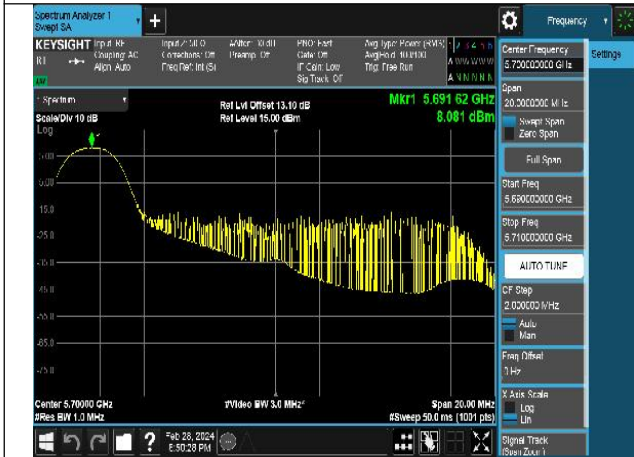

Mode:802.11ax HE20 Tone:26T Frequency:5700MHz
Ant:Chain0