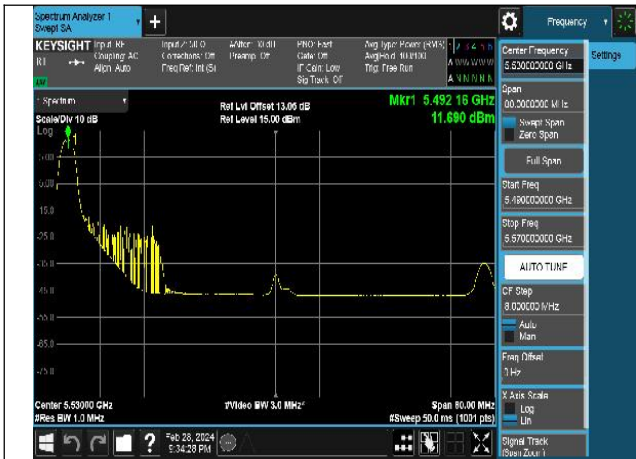

Mode:802.11ax HE40 Tone:484T Frequency:5590MHz  
Ant:Chain1

Mode:802.11ax HE40 Tone:484T Frequency:5670MHz  
Ant:Chain1

Test Mode: 802.11ac VHT80

Mode:802.11ac VHT80 Frequency:5530MHz  
Ant:Chain0

Mode:802.11ac VHT80 Frequency:5610MHz  
Ant:Chain0

Mode:802.11ac VHT80 Frequency:5530MHz  
Ant:Chain1

Mode:802.11ac VHT80 Frequency:5610MHz  
Ant:Chain1

Test Mode: 802.11ax HE80

Mode:802.11ax HE80 Tone:26T Frequency:5530MHz  
Ant:Chain0

Mode:802.11ax HE80 Tone:26T Frequency:5610MHz  
Ant:Chain0