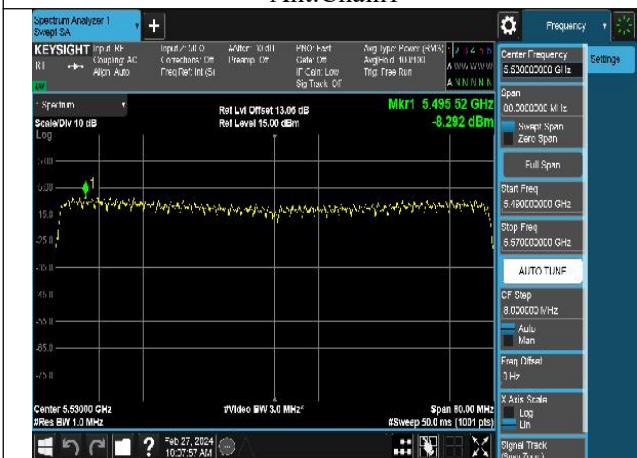

Mode:802.11ax HE80 Tone:26T Frequency:5530MHz  
Ant:Chain1

Mode:802.11ax HE80 Tone:26T Frequency:5610MHz  
Ant:Chain1

Mode:802.11ax HE80 Tone:52T Frequency:5530MHz  
Ant:Chain0

Mode:802.11ax HE80 Tone:52T Frequency:5610MHz  
Ant:Chain0

Mode:802.11ax HE80 Tone:52T Frequency:5530MHz  
Ant:Chain1

Mode:802.11ax HE80 Tone:52T Frequency:5610MHz  
Ant:Chain1

Mode:802.11ax HE80 Tone:106T Frequency:5530MHz  
Ant:Chain0

Mode:802.11ax HE80 Tone:106T Frequency:5610MHz  
Ant:Chain0

Mode:802.11ax HE80 Tone:106T Frequency:5530MHz  
Ant:Chain1

Mode:802.11ax HE80 Tone:106T Frequency:5610MHz  
Ant:Chain1