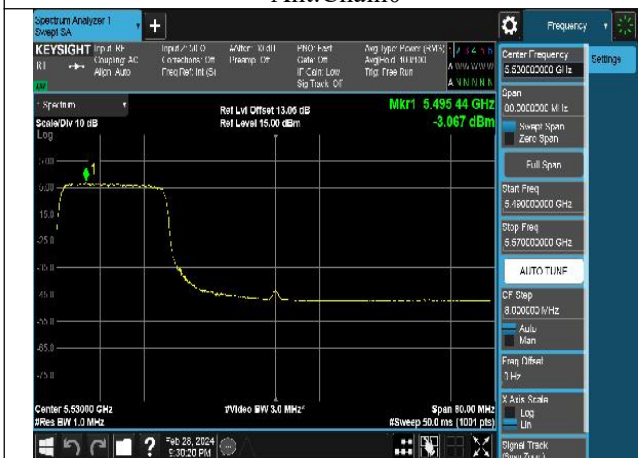

Mode:802.11ax HE80 Tone:26T Frequency:5530MHz  
Ant:Chain1

Mode:802.11ax HE80 Tone:26T Frequency:5610MHz  
Ant:Chain1

Mode:802.11ax HE80 Tone:52T Frequency:5530MHz  
Ant:Chain0

Mode:802.11ax HE80 Tone:52T Frequency:5610MHz  
Ant:Chain0

Mode:802.11ax HE80 Tone:52T Frequency:5530MHz  
Ant:Chain1

Mode:802.11ax HE80 Tone:52T Frequency:5610MHz  
Ant:Chain1

Mode:802.11ax HE80 Tone:106T Frequency:5530MHz  
Ant:Chain0

Mode:802.11ax HE80 Tone:106T Frequency:5610MHz  
Ant:Chain0

Mode:802.11ax HE80 Tone:106T Frequency:5530MHz  
Ant:Chain1

Mode:802.11ax HE80 Tone:106T Frequency:5610MHz  
Ant:Chain1