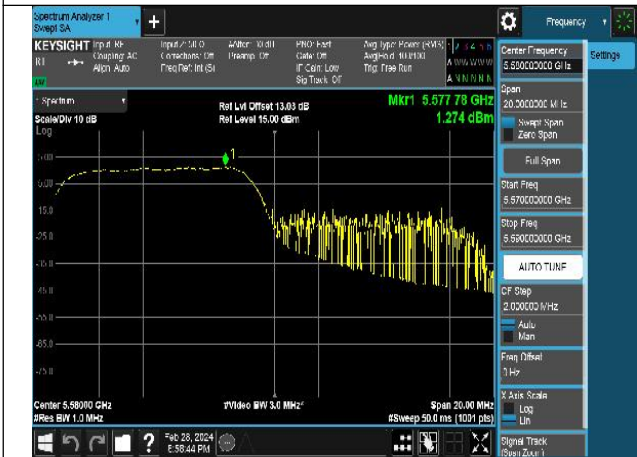

Mode:802.11ax HE20 Tone:52T Frequency:5700MHz  
Ant:Chain0

Mode:802.11ax HE20 Tone:52T Frequency:5500MHz  
Ant:Chain1

Mode:802.11ax HE20 Tone:52T Frequency:5580MHz  
Ant:Chain1

Mode:802.11ax HE20 Tone:52T Frequency:5700MHz  
Ant:Chain1

Mode:802.11ax HE20 Tone:106T Frequency:5500MHz  
Ant:Chain0

Mode:802.11ax HE20 Tone:106T Frequency:5580MHz  
Ant:Chain0

Mode:802.11ax HE20 Tone:106T Frequency:5700MHz  
Ant:Chain0

Mode:802.11ax HE20 Tone:106T Frequency:5500MHz  
Ant:Chain1

Mode:802.11ax HE20 Tone:106T Frequency:5580MHz  
Ant:Chain1

Mode:802.11ax HE20 Tone:106T Frequency:5700MHz  
Ant:Chain1

Mode:802.11ax HE20 Tone:242T Frequency:5500MHz  
Ant:Chain0

Mode:802.11ax HE20 Tone:242T Frequency:5580MHz  
Ant:Chain0