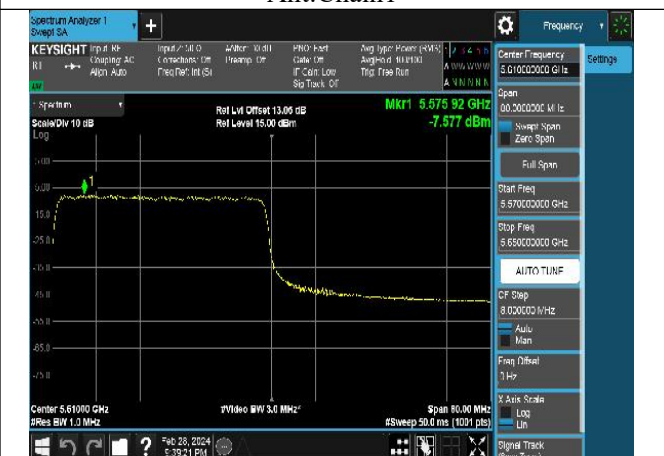

Mode:802.11ax HE80 Tone:26T Frequency:5530MHz  
Ant:Chain1

Mode:802.11ax HE80 Tone:26T Frequency:5610MHz  
Ant:Chain1

Mode:802.11ax HE80 Tone:52T Frequency:5530MHz  
Ant:Chain0

Mode:802.11ax HE80 Tone:52T Frequency:5610MHz  
Ant:Chain0

Mode:802.11ax HE80 Tone:52T Frequency:5530MHz  
Ant:Chain1

Mode:802.11ax HE80 Tone:52T Frequency:5610MHz  
Ant:Chain1

Mode:802.11ax HE80 Tone:106T Frequency:5530MHz  
Ant:Chain0

Mode:802.11ax HE80 Tone:106T Frequency:5610MHz  
Ant:Chain0

Mode:802.11ax HE80 Tone:106T Frequency:5530MHz  
Ant:Chain1

Mode:802.11ax HE80 Tone:106T Frequency:5610MHz  
Ant:Chain1