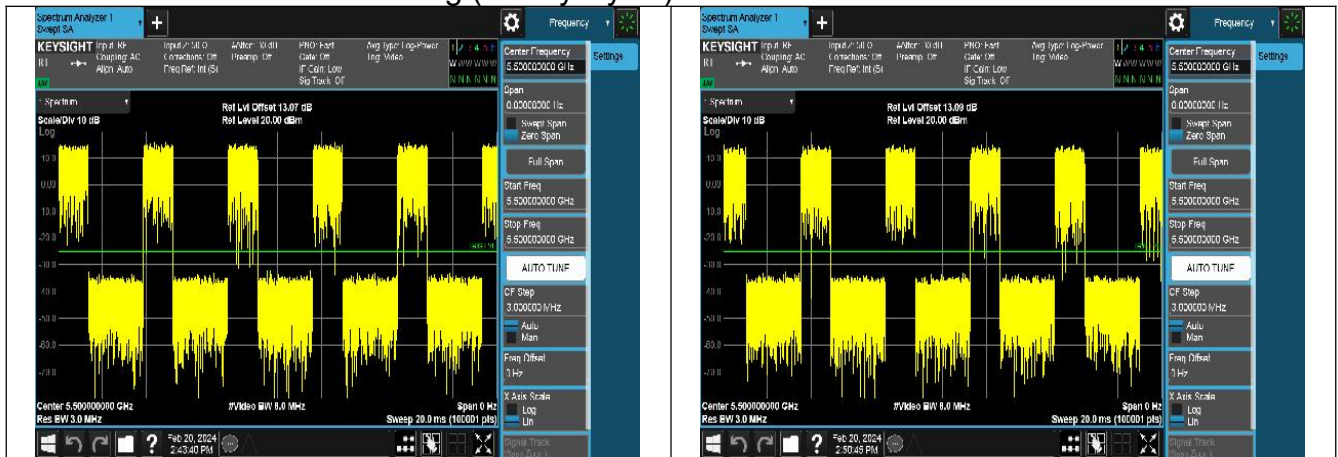

Note: Correction Factor=10\*log (1/Duty Cycle)

Fig.1

Fig.2

Fig.3

Fig.4

Fig.5

Fig.6

Fig.7

Fig.8

Fig.9

Fig.10

Fig.11

Fig.12