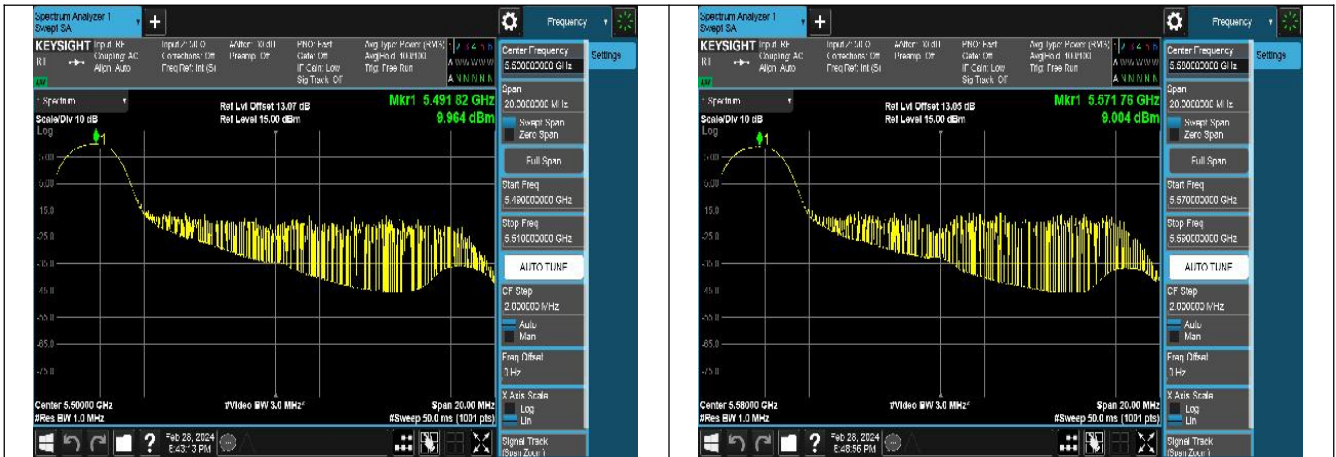

Mode:802.11ac VHT20 Frequency:5700MHz  
Ant:Chain0

Mode:802.11ac VHT20 Frequency:5500MHz  
Ant:Chain1

Mode:802.11ac VHT20 Frequency:5580MHz  
Ant:Chain1

Mode:802.11ac VHT20 Frequency:5700MHz  
Ant:Chain1

Test Mode: 802.11ax HE20

Mode:802.11ax HE20 Tone:26T Frequency:5500MHz  
Ant:Chain0

Mode:802.11ax HE20 Tone:26T Frequency:5580MHz  
Ant:Chain0

Mode:802.11ax HE20 Tone:26T Frequency:5700MHz  
Ant:Chain0

Mode:802.11ax HE20 Tone:26T Frequency:5500MHz  
Ant:Chain1